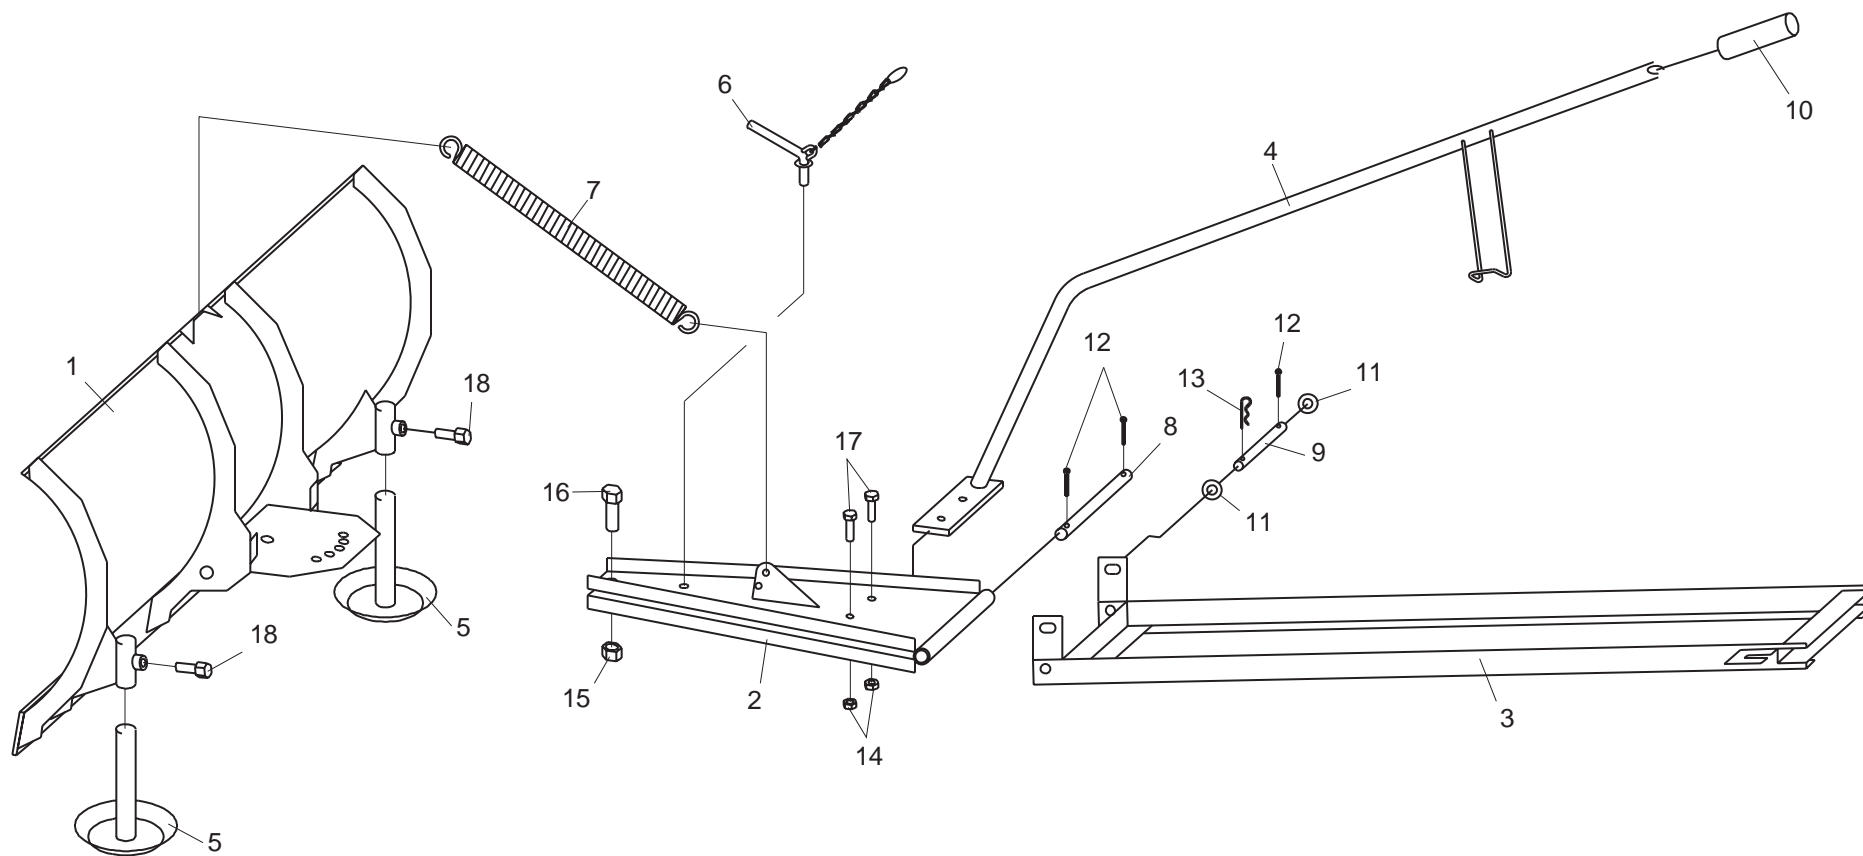

Accessories

IPL, Dozer Blade T-30307, 964 99 40-02, 1998-09, Art.nr 106 24 63-61

LR, LT, LTH tractors

Dozer Blade

Spare parts

Ersatzteile

Pièces détachées

Reserve onderdelen

Repuestos

Reservdelar

LR, LT, LTH

964 99 40-02 Snow Blade for LR-tractors

Pos	Part number	Part name	Qty	Pos	Part number	Part name	Qty
1	531 02 11-91	Blade	1				
2	531 00 51-46	Weldment	1				
3	531 00 51-47	Frame	1				
4	531 00 51-48	Weldment, Lift	1				
5	531 00 51-36	Skid	2				
6	531 00 51-37	Pin	1				
7	531 00 51-38	Spring	1				
8	531 00 51-21	Pin	1				
9	531 00 51-22	Pin	1				
10	531 00 51-41	Grip	1				
11	531 02 11-37	Washer	2				
12	531 00 51-42	Pin, Split	3				
13	531 00 51-43	Pin, Spring	1				
14	531 02 11-30	Nut, Lock	2				
15	531 02 11-92	Nut, Lock	1				
16	531 00 51-44	Screw	1				
17	531 02 11-27	Screw	2				
18	531 02 11-93	Screw	2				