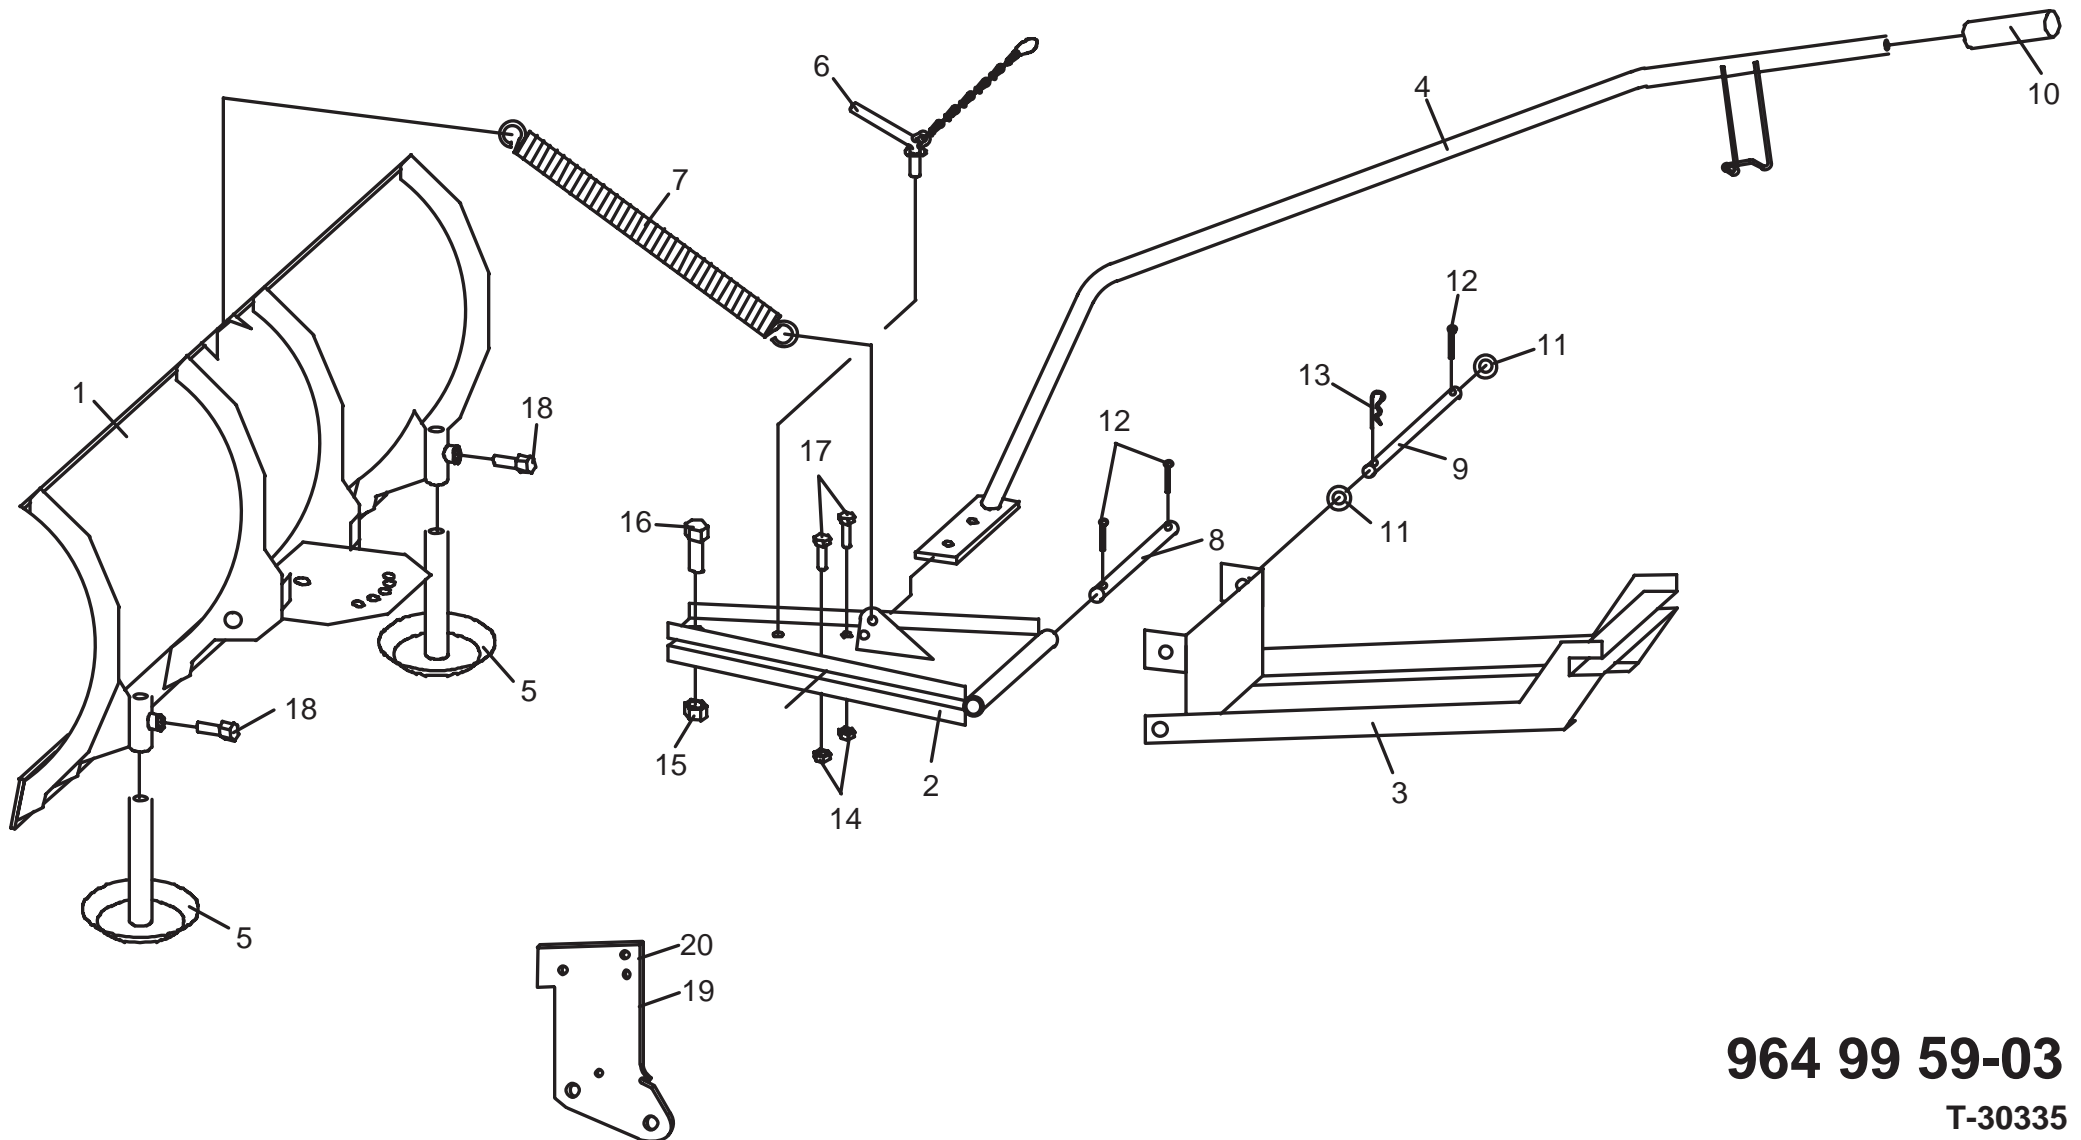

Accessories

IPL, Dozer Blade T-30335, 964 99 59-03, 1998-09, Art.nr 106 24 64-61

YT, YTH, CT, CTH

Dozer Blade

Spare parts
Ersatzteile
Pièces détachées
Reserve onderdelen
Repuestos
Reservdelar

YT, YTH, CT, CTH

16. September. 1998

Page 1

964 99 59-03 Snow Blade for tractors

Pos	Part number	Part name	Qty	Pos	Part number	Part name	Qty
1	531 02 11-94	Blade	1				
2	531 00 52-23	Weldment	1				
3	531 00 52-24	Frame	1				
4	531 00 51-35	Weldment, Lift	1				
5	531 00 51-36	Skid	2				
6	531 00 51-37	Pin	1				
7	531 00 51-38	Spring	1				
8	531 00 51-26	Pin	1				
9	531 00 51-27	Pin	1				
10	531 00 51-41	Grip	1				
11	531 00 52-25	Washer	2				
12	531 00 51-28	Pin, Split	3				
13	531 00 51-43	Pin, Spring	1				
14	531 02 11-30	Nut, Lock	2				
15	531 02 11-92	Nut, Lock	1				
16	531 00 51-44	Screw	1				
17	531 02 11-27	Screw	2				
18	531 02 11-93	Screw	2				
19	531 02 11-82	Side Plate, Left	1				
20	531 02 11-83	Side Plate, Right	1				