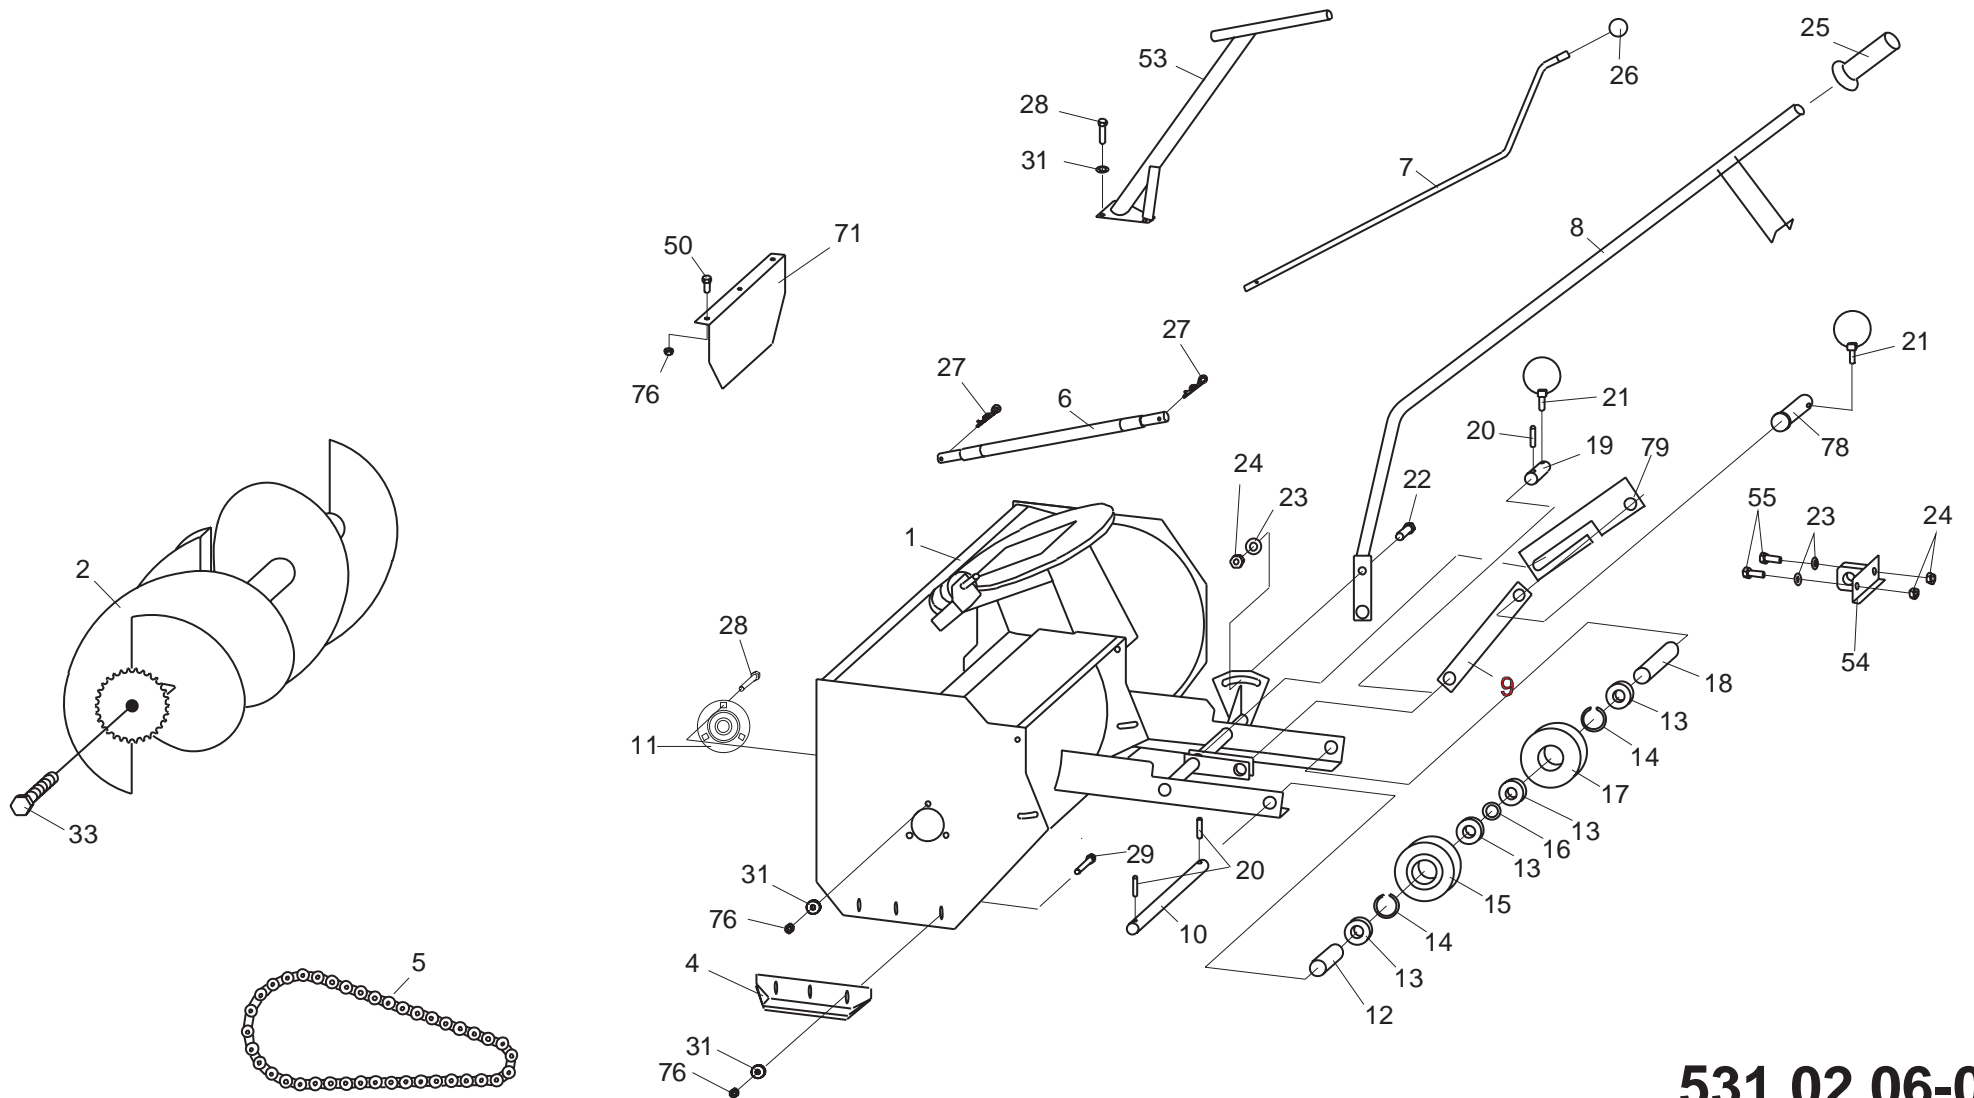

531 02 06-04 Snow Thrower for tractors

Pos	Part number	Part name	Qty	Pos	Part number	Part name	Qty
1	531 02 11-01	Frame	1	54	531 02 11-10	Support, Lift	1
2	531 02 11-02	Weldment, Spiral	1	55	531 02 11-28	Screw	2
3	531 00 52-52	Guard	1	56		Frame	1
4	531 00 52-53	Skid Plate	2	57	531 00 52-83	Support	1
5	531 00 52-54	Drive Chain	1	58	531 02 12-18	Pin	1
6	531 00 52-55	Joint	1	59	531 02 11-48	Nut, Lock	2
7	531 00 52-56	Control Rod	1	60	531 02 11-42	Nut	1
8	531 02 11-25	Weldment, Lift	1	61	531 00 52-85	Guide, Belt	2
9	531 02 11-04	Weldment, Lift	1	62	531 00 52-86	Collar	2
10	531 00 52-21	Shaft	1	63	531 00 52-87	Collar	2
11	531 00 52-59	Bearing	4	65	531 00 52-89	Collar	1
12	531 00 52-60	Collar	1	66	531 00 52-90	Collar	1
13	531 02 11-38	Bearing	8	67	531 00 52-91	Screw, Lock	1
14	531 00 51-98	Circlip	2	68	531 02 11-40	Screw	1
15	531 02 11-39	Pulley	1	69	531 00 52-80	Belt Tightener	1
16	531 00 51-97	Collar	1	70	531 00 52-03	Spring	1
17	531 00 52-62	Pulley	1	71	531 00 52-93	Plate	1
18	531 00 52-63	Collar	1	74	531 02 11-12	Lever	1
19	531 00 51-92	Shaft	1	76	531 02 12-19	Nut, Lock	28
20	531 00 52-16	Pin, Spring	5	77	531 02 11-13	Slide Ring	1
21	531 00 52-17	Pin Set	3	78	531 02 12-20	Pin	1
22	531 02 11-27	Screw	1	79	531 02 11-81	Limiter Plate	1
23	531 02 11-37	Washer	4	80	531 02 11-82	Side Plate, Left	1
24	531 02 11-30	Nut, Lock	3	81	531 02 11-83	Side Plate, Right	1
25	531 00 51-41	Grip	1	82	531 00 52-61	Pulley	2
26	531 00 52-64	Grip	1	83	531 02 12-23	Support	1
27	531 00 51-43	Pin, Spring	3				
28	531 02 11-46	Screw	17				
29	531 00 52-66	Screw, Lock	6				
30	531 00 52-65	Collar	1				
31	531 02 11-84	Washer	36				
33	531 02 11-95	Screw, Special	2				
34	531 00 52-67	Discharge Pipe	1				
35	531 00 52-68	Chute	1				
36	531 00 52-69	Rubber	1				
37	531 02 11-96	Screw	2				
38	531 02 11-97	Washer	2				
39	531 00 52-70	Screw, Special	2				
40	531 02 11-98	Nut, Lock	2				
41	531 02 11-99	Screw	5				
42	531 02 11-05	Collar	5				
43	531 02 12-16	Washer	5				
44	531 02 11-06	Belt Guard	1				
45	531 02 11-07	Weldment	1				
46	531 02 11-08	Guard	1				
47	531 00 52-75	Pulley	1				
48	531 02 11-09	Drive Shaft	1				
49	531 00 51-31	V-Belt	1				
50	531 02 11-44	Screw	14				
51	531 00 52-78	Key	1				
52	531 02 12-17	Set Screw	2				
53	531 00 52-79	Weldment	1				

531 02 06-04

T-40212