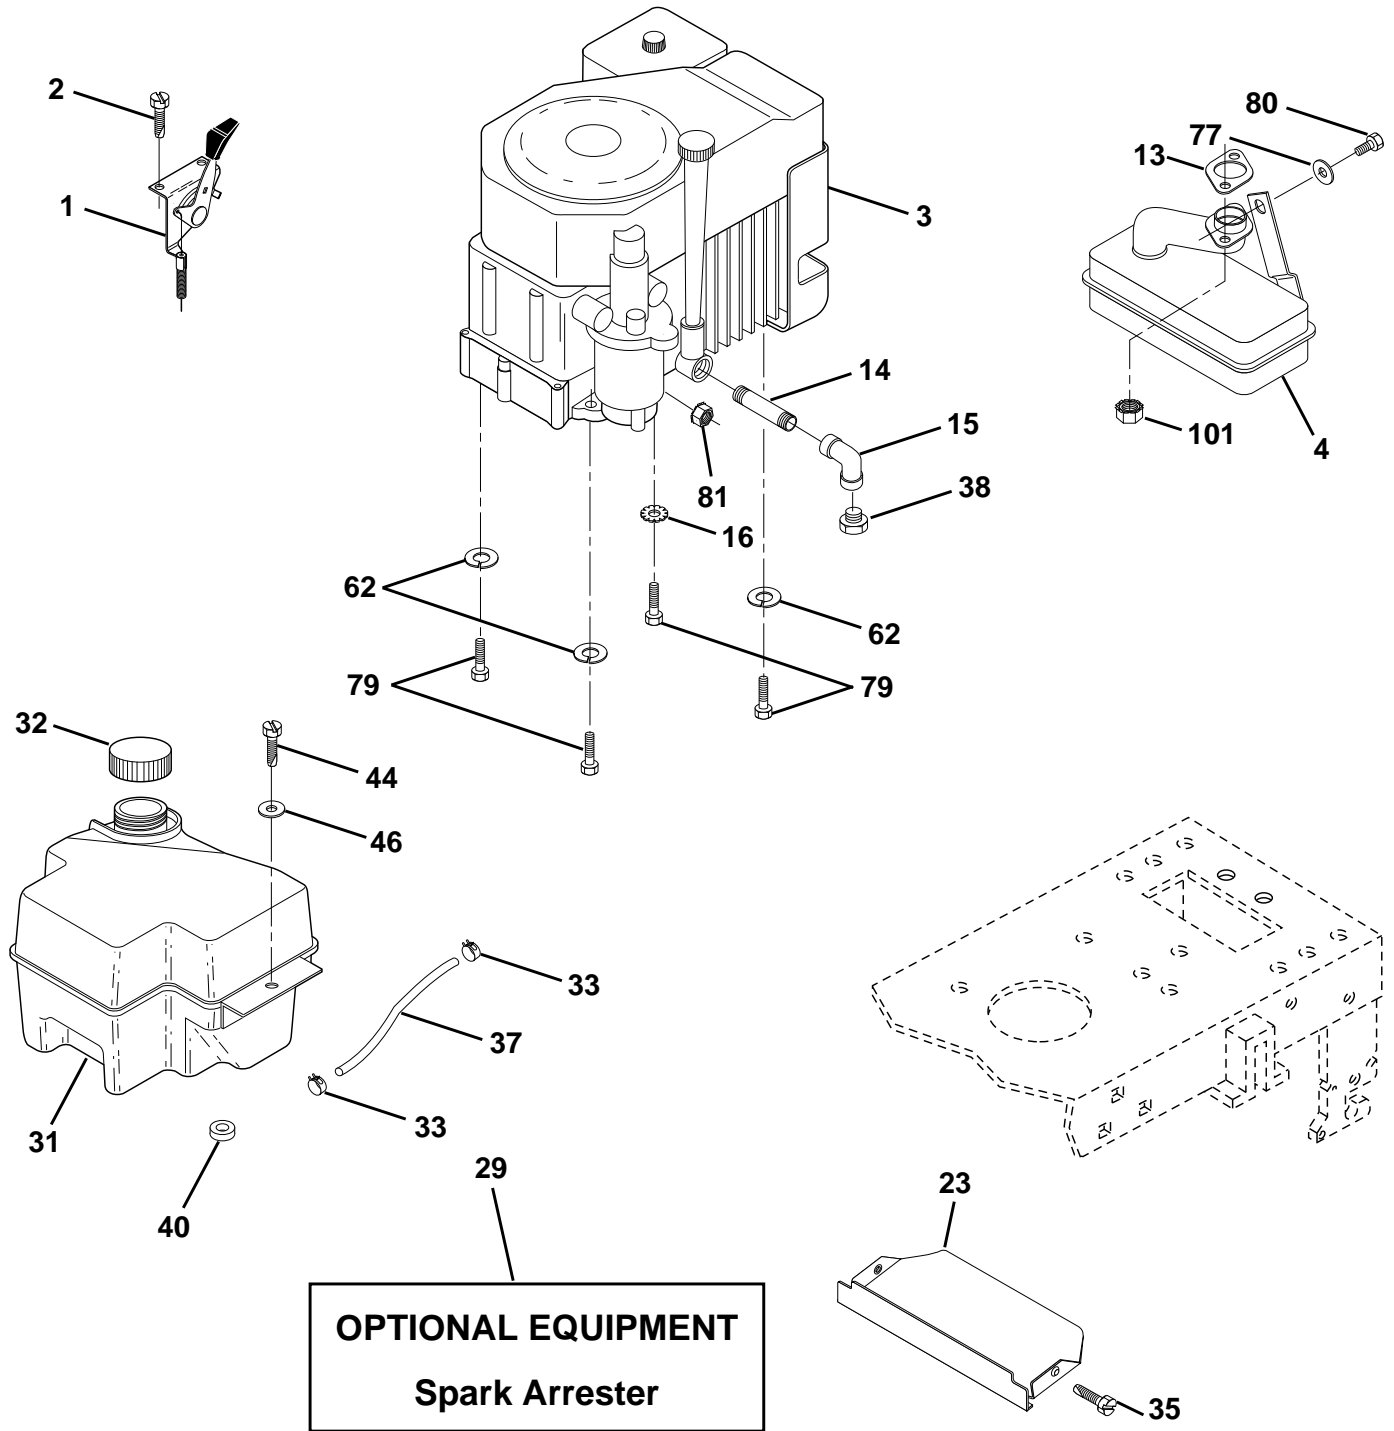

NOTE: All component dimensions given in U.S. inches.
1 inch = 25.4 mm.

REPAIR PARTS

TRACTOR - MODEL NO. LTH130 (954140005K), PRODUCT NO. 954 14 00-05

SEAT ASSEMBLY

KEY PART NO. NO.

DESCRIPTION

1	532140838	Seat
2	532140551	Bracket Pivot Seat 8 720
3	874760616	Bolt Fin Hex 3/8-16unc X 1
4	819131610	Washer 13/32 X 1 X 10 Ga
5	532145006	Clip Push-In
6	873800600	Nut Hex w/Ins. 3/8-16 Unc
7	532124181	Spring Seat Cprsn 2 250 Blk Zi
8	817490616	Screw Thdrol 3/8-16 X 1 Ty-tt
9	819131614	Washer 13/32 X 1 X 14 Ga.
10	532155925	Pan Seat
11	532166369	Knob Seat 1/2-13 UNC Blk
12	532121246	Bracket Mounting Switch

WHEELS & TIRES

KEY NO.	PART NO.	DESCRIPTION
1	532059192	Cap Valve Tire
2	532065139	Stem Valve
3	532106222	Tire F Ts 15 X 6 0 - 6 Service
4	532059904	Tube Front (Service Item Only)
5	532138336	Rim Asm 6"front Silver Service
6	532124957	Fitting Grease (Front Wheel Only)
7	532124959	Bearing Flange (Front Wheel Only)
8	532138337	Rim Asm 8"rear Silver Service
9	532124635	Tire R Ts 18x8 5-8 C Service
10	532124926	Tube Rear (Service Item Only)
11	532104757	Cap Axle Blk 1 50 X 1 00
--	532144334	Sealant, Tire (10 oz. Tube)

NOTE: All component dimensions given in U.S. inches
1 inch = 25.4 mm

REPAIR PARTS

TRACTOR - MODEL NO. LTH130 (954140005K), PRODUCT NO. 954 14 00-05
ENGINE

REPAIR PARTS

TRACTOR - MODEL NO. LTH130 (954140005K), PRODUCT NO. 954 14 00-05