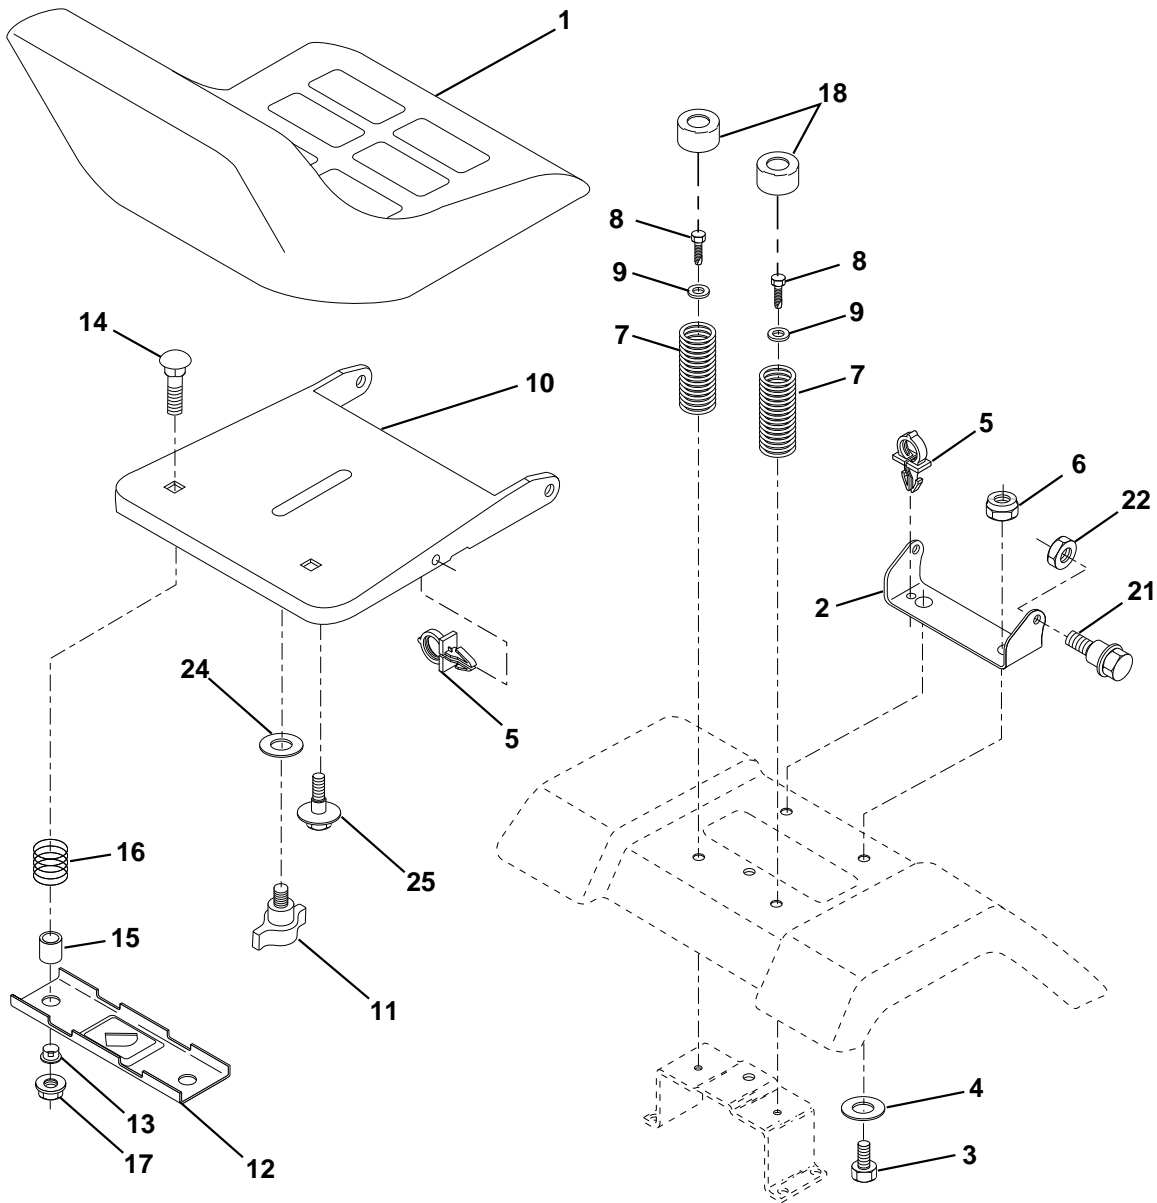

NOTE: All component dimensions given in U.S. inches.
1 inch = 25.4 mm.

REPAIR PARTS

TRACTOR - MODEL NO. LTH130 (954140005K), PRODUCT NO. 954 14 00-05

SEAT ASSEMBLY

KEY PART NO. NO.

DESCRIPTION

1	532140838	Seat
2	532140551	Bracket Pivot Seat 8 720
3	874760616	Bolt Fin Hex 3/8-16unc X 1
4	819131610	Washer 13/32 X 1 X 10 Ga
5	532145006	Clip Push-In
6	873800600	Nut Hex w/Ins. 3/8-16 Unc
7	532124181	Spring Seat Cprsn 2 250 Blk Zi
8	817490616	Screw Thdrol 3/8-16 X 1 Ty-tt
9	819131614	Washer 13/32 X 1 X 14 Ga.
10	532155925	Pan Seat
11	532166369	Knob Seat 1/2-13 UNC Blk
12	532121246	Bracket Mounting Switch