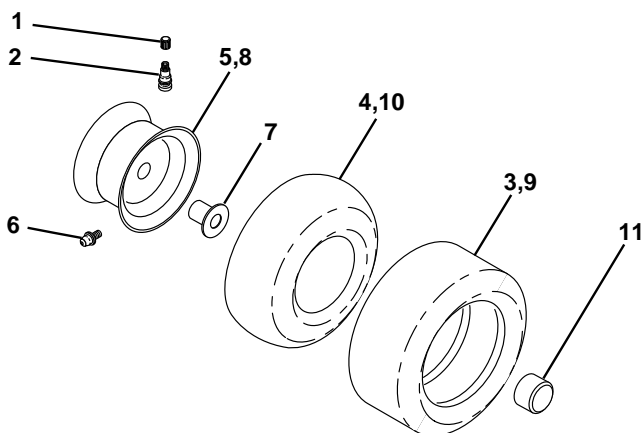

NOTE: All component dimensions given in U.S. inches.
1 inch = 25.4 mm

REPAIR PARTS

TRACTOR - MODEL NO. LTH130 (954140005K), PRODUCT NO. 954 14 00-05

DECALS

KEY NO.	PART NO.	DESCRIPTION	KEY NO.	PART NO.	DESCRIPTION
1	532157032	Decal Oper Step Thru Eng/Fr	14	532160396	Decal V-Belt Schematic
2	532157007	Decal Fender Auto Husq. Radius	20	532145005	Decal Bat Dan/Psn
3	532150725	Decal Hood RH	--	532154515	Pad Footrest LH STLT
4	532150726	Decal Hood LH	--	532154516	Pad Footrest RH STLT
5	532166102	Decal HP Engine	--	532138311	Decal Handle Lft Height Adjust
8	532137259	Decal Warning	--	532142341	Decal Drawbar Cntrl Mvt Hyd LT
9	532150617	Decal Fender Husq	--	532168272	Manual Owner's (English)
10	532157140	Decal Fender Danger Eng/Fr	--	532168273	Manual Owner's (French)

WHEELS & TIRES

KEY NO.	PART NO.	DESCRIPTION
1	532059192	Cap Valve Tire
2	532065139	Stem Valve
3	532106222	Tire F Ts 15 X 6 0 - 6 Service
4	532059904	Tube Front (Service Item Only)
5	532138336	Rim Asm 6"front Silver Service
6	532124957	Fitting Grease (Front Wheel Only)
7	532124959	Bearing Flange (Front Wheel Only)
8	532138337	Rim Asm 8"rear Silver Service
9	532124635	Tire R Ts 18x8 5-8 C Service
10	532124926	Tube Rear (Service Item Only)
11	532104757	Cap Axle Blk 1 50 X 1 00
--	532144334	Sealant, Tire (10 oz. Tube)

NOTE: All component dimensions given in U.S. inches
1 inch = 25.4 mm

REPAIR PARTS

TRACTOR - MODEL NO. LTH130 (954140005K), PRODUCT NO. 954 14 00-05
ENGINE

REPAIR PARTS

TRACTOR - MODEL NO. LTH130 (954140005K), PRODUCT NO. 954 14 00-05