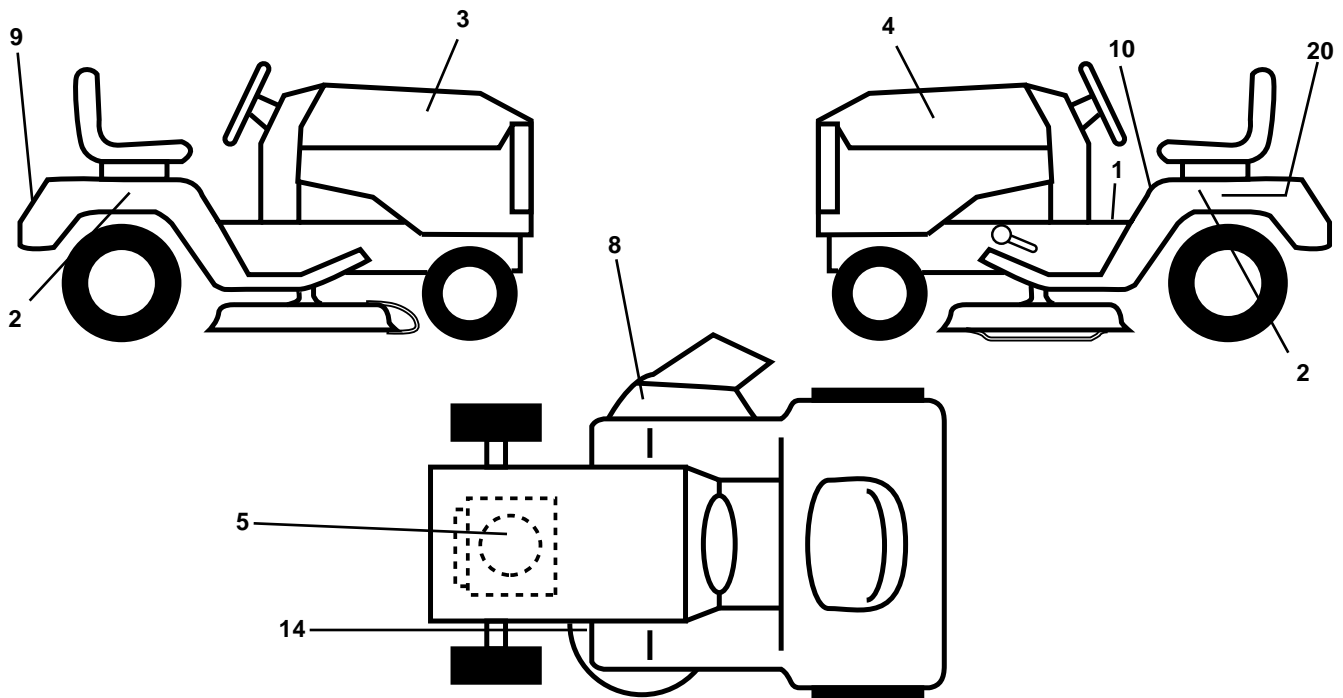

NOTE: All component dimensions given in U.S. inches.
1 inch = 25.4 mm.

REPAIR PARTS

TRACTOR - MODEL NO. LTH130 (954140005K), PRODUCT NO. 954 14 00-05

SEAT ASSEMBLY

KEY PART NO. NO.

DESCRIPTION

1	532140838	Seat
2	532140551	Bracket Pivot Seat 8 720
3	874760616	Bolt Fin Hex 3/8-16unc X 1
4	819131610	Washer 13/32 X 1 X 10 Ga
5	532145006	Clip Push-In
6	873800600	Nut Hex w/Ins. 3/8-16 Unc
7	532124181	Spring Seat Cprsn 2 250 Blk Zi
8	817490616	Screw Thdrol 3/8-16 X 1 Ty-tt
9	819131614	Washer 13/32 X 1 X 14 Ga.
10	532155925	Pan Seat
11	532166369	Knob Seat 1/2-13 UNC Blk
12	532121246	Bracket Mounting Switch

KEY PART NO. NO.

DESCRIPTION

13	532121248	Bushing Snap Blk Nyl 50 Id
14	872050412	Bolt Rdhd Sqnk 1/4-20x1-1/2
15	532134300	Spacer Split 28x 96 Yel Zinc
16	532121250	Spring Cprsn 1 27 Blk Pnt
17	532123976	Nut Lock 1/4 Lge Flg Gr 5 Zinc
18	532124238	Cap Spring Seat
21	532153236	Bolt Shoulder 5/16-18 Unc
22	873800500	Nut Hex Lock W/Ins 5/16-18
24	819171912	Washer 17/32 X 1-3/16 X 12 Ga.
25	532127018	Bolt Shoulder 5/16-18 X 62

NOTE: All component dimensions given in U.S. inches.
1 inch = 25.4 mm

REPAIR PARTS

TRACTOR - MODEL NO. LTH130 (954140005K), PRODUCT NO. 954 14 00-05

DECALS

KEY NO.	PART NO.	DESCRIPTION	KEY NO.	PART NO.	DESCRIPTION
1	532157032	Decal Oper Step Thru Eng/Fr	14	532160396	Decal V-Belt Schematic
2	532157007	Decal Fender Auto Husq. Radius	20	532145005	Decal Bat Dan/Psn
3	532150725	Decal Hood RH	--	532154515	Pad Footrest LH STLT
4	532150726	Decal Hood LH	--	532154516	Pad Footrest RH STLT
5	532166102	Decal HP Engine	--	532138311	Decal Handle Lft Height Adjust
8	532137259	Decal Warning	--	532142341	Decal Drawbar Cntrl Mvt Hyd LT
9	532150617	Decal Fender Husq	--	532168272	Manual Owner's (English)
10	532157140	Decal Fender Danger Eng/Fr	--	532168273	Manual Owner's (French)