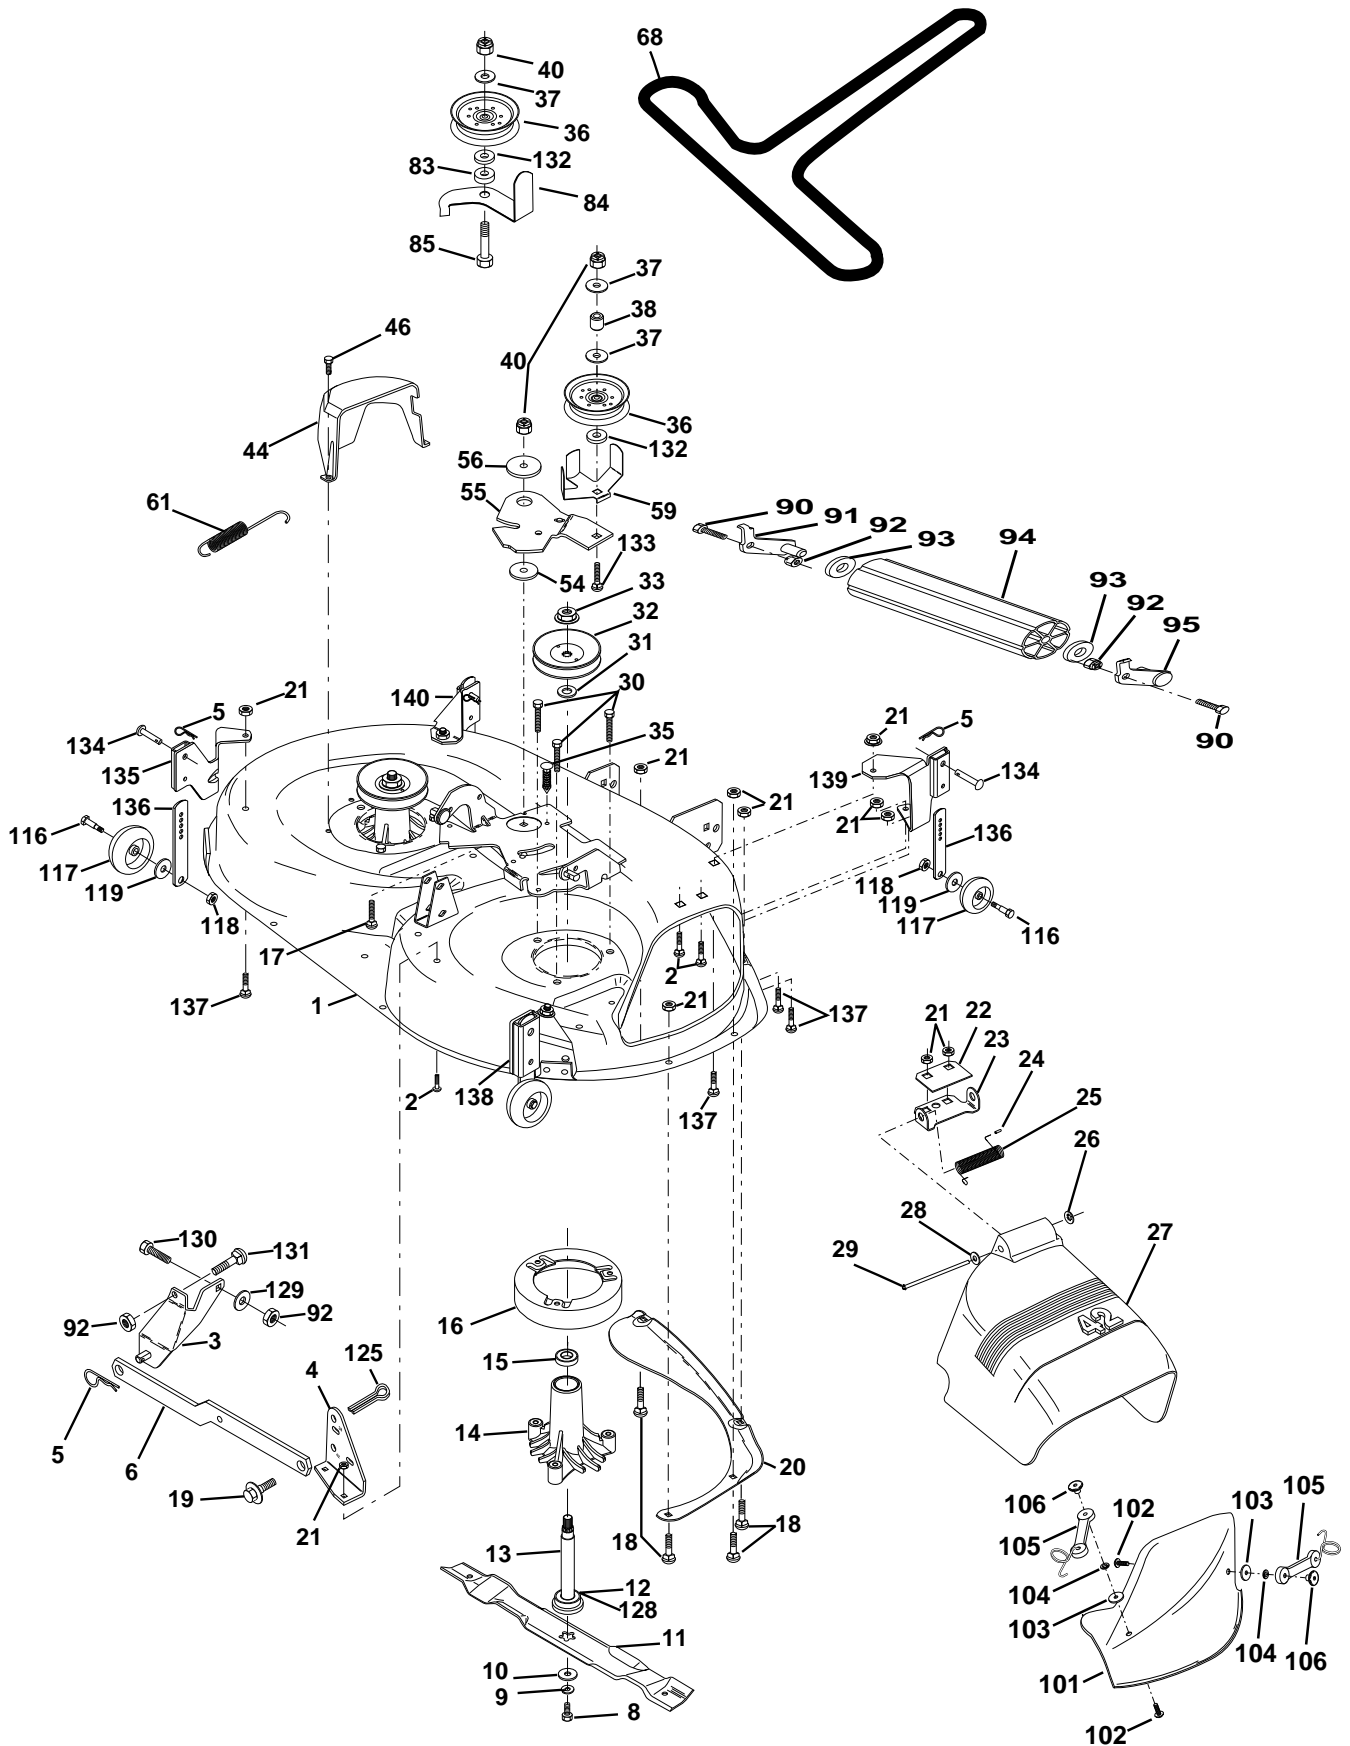

REPAIR PARTS

TRACTOR - MODEL NO. LTH130 (954140005K), PRODUCT NO. 954 14 00-05
MOWER DECK

REPAIR PARTS

TRACTOR - MODEL NO. LTH130 (954140005K), PRODUCT NO. 954 14 00-05

MOWER DECK

KEY NO.	PART NO.	DESCRIPTION	KEY NO.	PART NO.	DESCRIPTION
1	532162809	Deck Weldment Mower 42" W/Adj	59	532141043	Guard, Belt
2	872140506	Bolt Rdhd Sqnk 5/16-18unc X3/4	61	532131950	Spring Ext. Elect
3	532138017	Bracket Asm Fr Sway Bar 38/42	68	532144200	V-Belt Mower
4	532138440	Bracket Asm Deck 42"sway Bar	83	532120958	Washer Sintered
5	532124670	Retainer Spring	84	532156084	Keeper 'Belt Idler
6	532130832	Arm Suspension Rear	85	872140620	Bolt Carriage 3/8-16 x 2-1/2 Gr.5
8	532850857	Bolt 3/8-24x1 25 Gr8 Patched	90	874760616	Bolt Fin Hex 3/8-16unc X 1
9	810030600	Washer Lock Hvy 3/8 Unplated	91	532132274	Bracket Asm Noseroller LH
10	532140296	Washer Hard Blade Mower Vented	92	873800600	Nut Lock Hex w/ins. 3/8-16 UNC
11	532134149	Blade Mower Mulching 42"	93	819171416	Washer 17/32 X 7/8 X 16 Ga
12	532129895	Bearing Ball #6204 (Mandrel)	94	532132264	Roller Nose 38 & 42
13	532137645	Shaft Asm W/lower Bearing	95	532132273	Bracket Asm Noseroller RH
14	532128774	Housing Mandrel Vented(machd)	101	532136420	Cover Mulching 42" Blk
15	532110485	Bearing Ball Mandrel	102	871161010	Screw
16	532140329	Stripper Round Mower	103	819061216	Washer #10
17	872110618	Bolt Rdhd Sqnk 3/8-16 X 2-1/4	104	810071000	Washer Lock #10
18	872140505	Bolt Carr 5/16-18 X 5/8	105	532160793	Latch Asm Bagger
19	532132827	Bolt Shoulder	106	532125004	Nut Weld .327/.304 #10-24
20	532159770	Baffle Vortex 42	116	532137644	Bolt Shld
21	873680500	Nut Crown Lock 5/16-18	117	532133957	Wheel Gauge blk.
22	532134753	Stiffener Bracket 42"deck	118	873930600	Nut Centerlock 3/8 - 16 UNC
23	532131267	Bracket Deflector Mower 42"	119	819121414	Washer 3/8 x 7/8 x 14 Ga.
24	532105304	Cap Sleeve 80x 112 Blk Mower	125	876020816	Cotter Pin
25	532123713	Spring Torsion Deflector 2 52	128	532153390	Washer Felt
26	532110452	Nut Push Phos & Oil	129	819131312	Washer 13/32 x 13/16 x 12 Ga.
27	532130968	Shield Deflector Mower 42" Blk	130	874780616	Bolt Fin Hex 3/8-16 UNC x 1 Gr. 5
28	819111016	Washer 11/32 X 5/8 X 16 Ga	131	872140608	Bolt Rdhd Sqnk 3/8-16 Unc x 1
29	532131491	Rod Hinge 42"6 75 Wlg	132	819132203	Washer 13/32 x 1-3/8 x 3 Ga
30	532157722	Screw Thdrol Washer Head	133	872110622	Bolt Rdhd 3/8-16 UNC x 2-3/4 Gr.5
31	532129963	Washer Spacer Mower Vented	134	532156941	Pin Head Rivet
32	532153535	Pulley Mandrel 42"	135	532159765	Bracket Asm Whl Ga Rear LH 42"
33	532137266	Nut 9/16top Lock Flng Cntr	136	532155986	Bar Pnt Adjusting Wheel Gauge
35	532133835	Fastner Christmas Tree	137	872110505	Bolt Carr 5/16-18 x 5/8 Short
36	532131494	Pulley Idler Flat 3 060	138	532159763	Bracket Asm Whl Ga. Rear RH 42"
37	819131316	Washer 13/32 X 13/16 X 16 Ga	139	532159767	Bracket Asm Whl Ga. Front RH 42"
38	532132823	Spacer Spring Stop Idler	140	532159768	Bracket Asm Whl Ga. Front RH 42"
40	873680600	Nut Lock 3/8-16 Unc	--	532162859	Deck Serv 42" Elec Vent (Standard Deck - Order Nose Roller, Gauge Wheel and Mulcher Plate components separately Key Nos. 90-95, 101-106 and 111-121)
44	532140088	Guard Mandrel LH Black			
46	532137729	Screw Thdrol 1/4-20x5/8			
54	532133943	Washer Hardened			
55	532140084	Arm Idler 42"mower LT/YT			
56	532122052	Spacer Retainer Pm Mower	--	532130794	Mandrel Assembly (Includes Key Numbers 8-10, 12-15, 31 and 33)