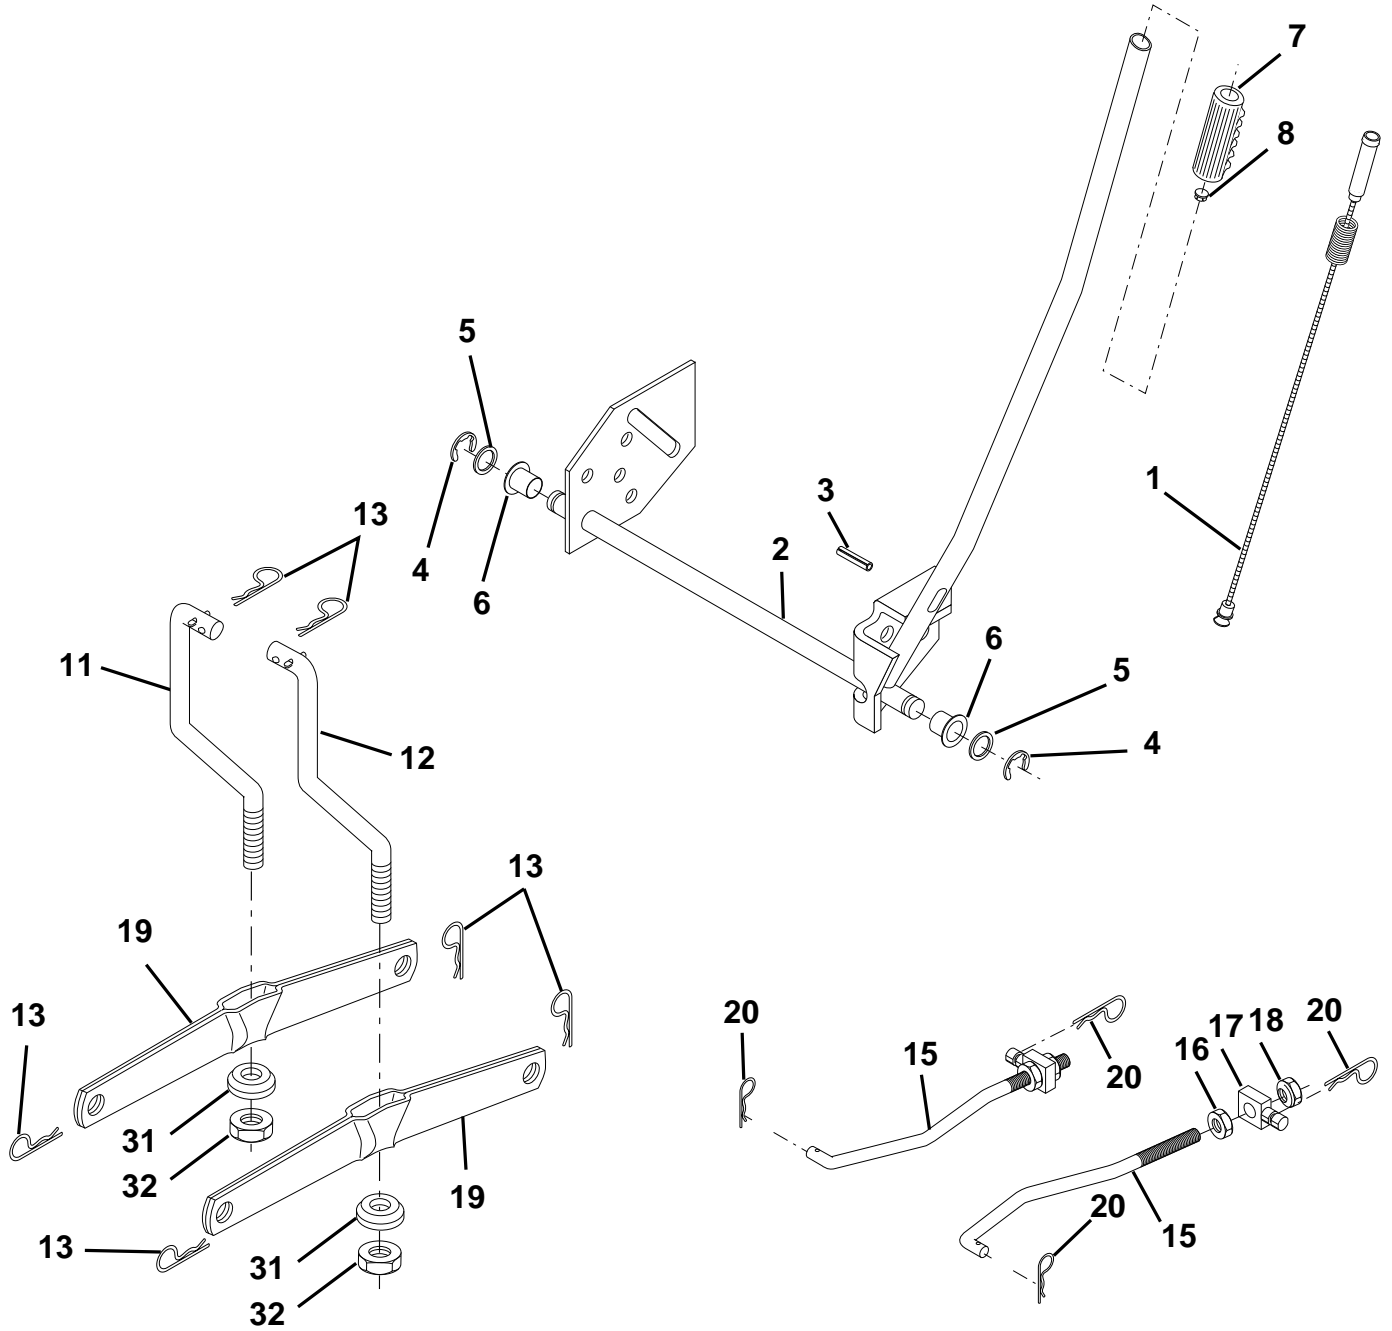

REPAIR PARTS

TRACTOR - MODEL NO. LTH130 (954140005K), PRODUCT NO. 954 14 00-05
MOWER LIFT

REPAIR PARTS

TRACTOR - MODEL NO. LTH130 (954140005K), PRODUCT NO. 954 14 00-05
MOWER LIFT

KEY NO.	PART NO.	DESCRIPTION
1	532159460	Wire Asm Inner W/plunger
2	532159471	Shaft Asm Lift
3	532105767	Pin Groove
4	812000002	E Ring #5133-62
5	819211621	Washer PLTD 21/32 X 1 X 21ga
6	532120183	Bearing Nylon Blk 629 Id
7	532109413	Grip Handle Bicycle
8	532124526	Button Plunger Black
11	532139865	Link Lift LH
12	532139866	Link Lift RH
13	532124670	Retainer Spring
15	532127218	Link Front
16	873350800	Nut Jam Hex 1/2-13 Unc
17	532130171	Trunnion Blk Zinc
18	873680800	Nut Crownlock 1/2-13 Unc
19	532139868	Arm Suspension Rear
20	532163552	Spring, Retainer
31	532140302	Bearing Pvt. Lift Spherical
32	873540600	Nut Crownlock 3/8-24

NOTE: All component dimensions given in U.S. inches
1 inch = 25.4 mm