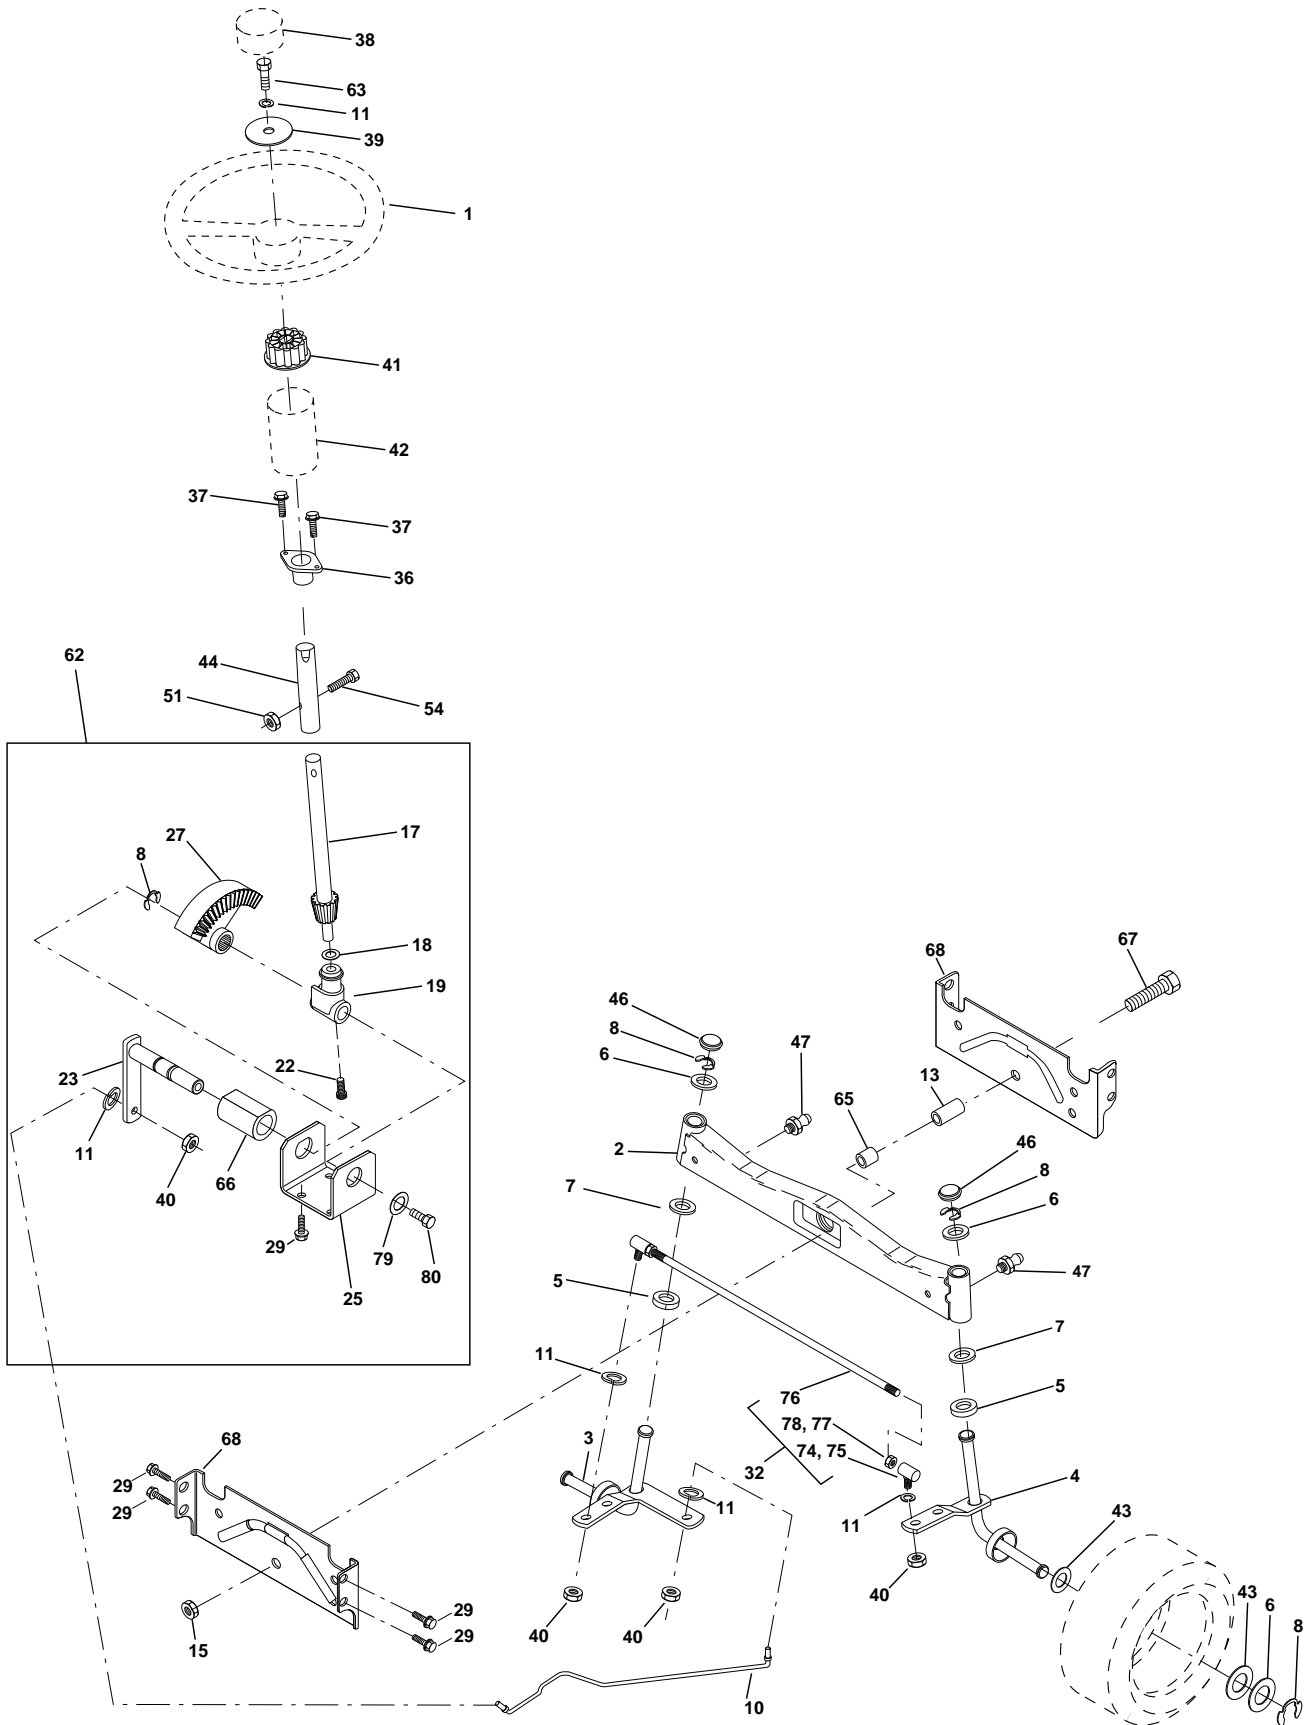

NOTE: All component dimensions give in U.S. inches.
1 inch = 25.4 mm.

REPAIR PARTS

TRACTOR - MODEL NO. LTH130 (954140005K), PRODUCT NO. 954 14 00-05

STEERING ASSEMBLY

REPAIR PARTS

TRACTOR - MODEL NO. LTH130 (954140005K), PRODUCT NO. 954 14 00-05

NOTE: All component dimensions given in U.S. inches.
1 inch = 25.4 mm.

REPAIR PARTS

TRACTOR - MODEL NO. LTH130 (954140005K), PRODUCT NO. 954 14 00-05

SEAT ASSEMBLY

KEY PART NO. NO.

DESCRIPTION

1	532140838	Seat
2	532140551	Bracket Pivot Seat 8 720
3	874760616	Bolt Fin Hex 3/8-16unc X 1
4	819131610	Washer 13/32 X 1 X 10 Ga
5	532145006	Clip Push-In
6	873800600	Nut Hex w/Ins. 3/8-16 Unc
7	532124181	Spring Seat Cprsn 2 250 Blk Zi
8	817490616	Screw Thdrol 3/8-16 X 1 Ty-tt
9	819131614	Washer 13/32 X 1 X 14 Ga.
10	532155925	Pan Seat
11	532166369	Knob Seat 1/2-13 UNC Blk
12	532121246	Bracket Mounting Switch