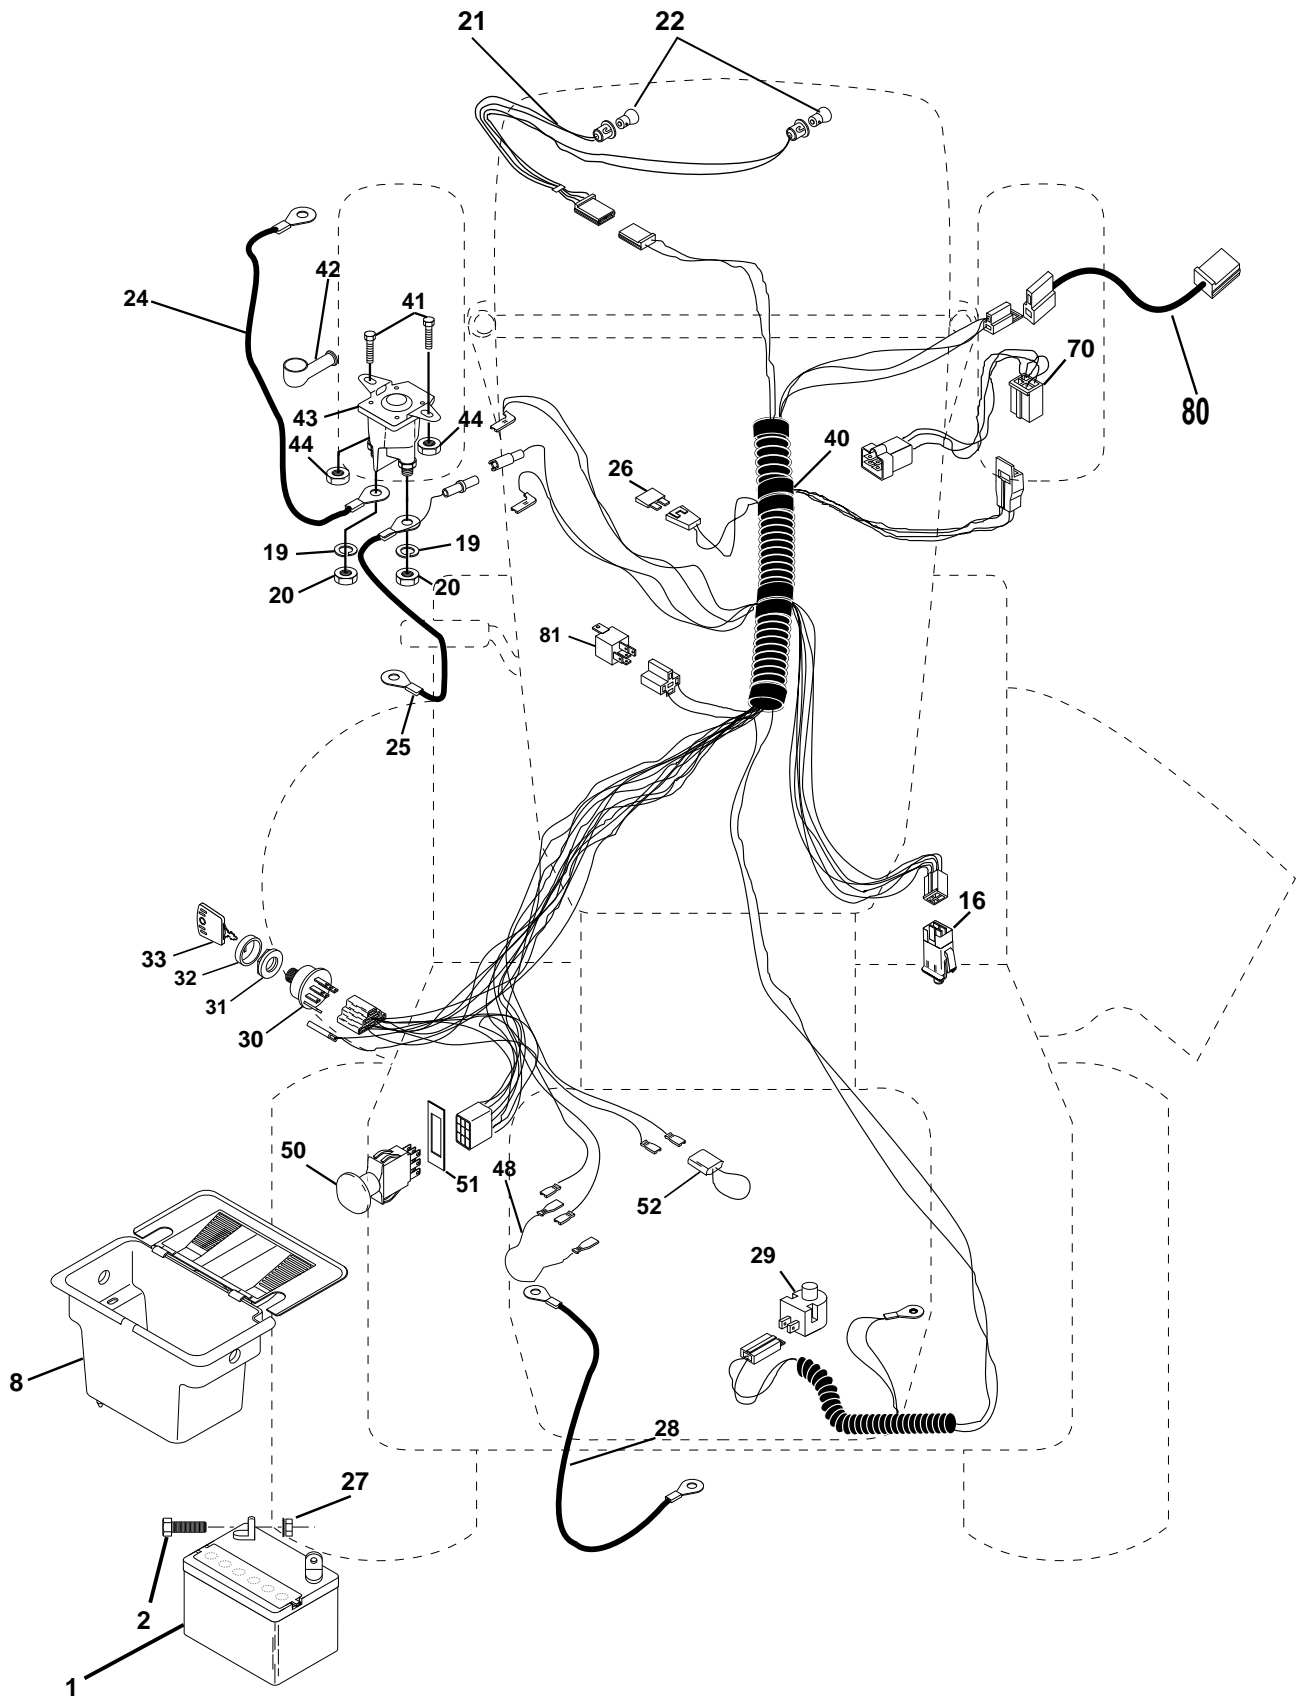

LTH 130

03.1999
PARTS LISTING

954140005K

REPAIR PARTS

TRACTOR - MODEL NO. LTH130 (954140005K), PRODUCT NO. 954 14 00-05
ELECTRICAL

REPAIR PARTS

TRACTOR - MODEL NO. LTH130 (954140005K), PRODUCT NO. 954 14 00-05

NOTE: All component dimensions given in U.S. inches
1 inch = 25.4 mm

REPAIR PARTS

TRACTOR - MODEL NO. LTH130 (954140005K), PRODUCT NO. 954 14 00-05
DRIVE

REPAIR PARTS

TRACTOR - MODEL NO. LTH130 (954140005K), PRODUCT NO. 954 14 00-05

NOTE: All component dimensions given in U.S. inches.
1 inch = 25.4 mm.

REPAIR PARTS

TRACTOR - MODEL NO. LTH130 (954140005K), PRODUCT NO. 954 14 00-05

SEAT ASSEMBLY

KEY PART NO. NO.

DESCRIPTION

1	532140838	Seat
2	532140551	Bracket Pivot Seat 8 720
3	874760616	Bolt Fin Hex 3/8-16unc X 1
4	819131610	Washer 13/32 X 1 X 10 Ga
5	532145006	Clip Push-In
6	873800600	Nut Hex w/Ins. 3/8-16 Unc
7	532124181	Spring Seat Cprsn 2 250 Blk Zi
8	817490616	Screw Thdrol 3/8-16 X 1 Ty-tt
9	819131614	Washer 13/32 X 1 X 14 Ga.
10	532155925	Pan Seat
11	532166369	Knob Seat 1/2-13 UNC Blk
12	532121246	Bracket Mounting Switch

NOTE: All component dimensions given in U.S. inches.
1 inch = 25.4 mm

REPAIR PARTS

TRACTOR - MODEL NO. LTH130 (954140005K), PRODUCT NO. 954 14 00-05

DECALS

KEY NO.	PART NO.	DESCRIPTION	KEY NO.	PART NO.	DESCRIPTION
1	532157032	Decal Oper Step Thru Eng/Fr	14	532160396	Decal V-Belt Schematic
2	532157007	Decal Fender Auto Husq. Radius	20	532145005	Decal Bat Dan/Psn
3	532150725	Decal Hood RH	--	532154515	Pad Footrest LH STLT
4	532150726	Decal Hood LH	--	532154516	Pad Footrest RH STLT
5	532166102	Decal HP Engine	--	532138311	Decal Handle Lft Height Adjust
8	532137259	Decal Warning	--	532142341	Decal Drawbar Cntrl Mvt Hyd LT
9	532150617	Decal Fender Husq	--	532168272	Manual Owner's (English)
10	532157140	Decal Fender Danger Eng/Fr	--	532168273	Manual Owner's (French)