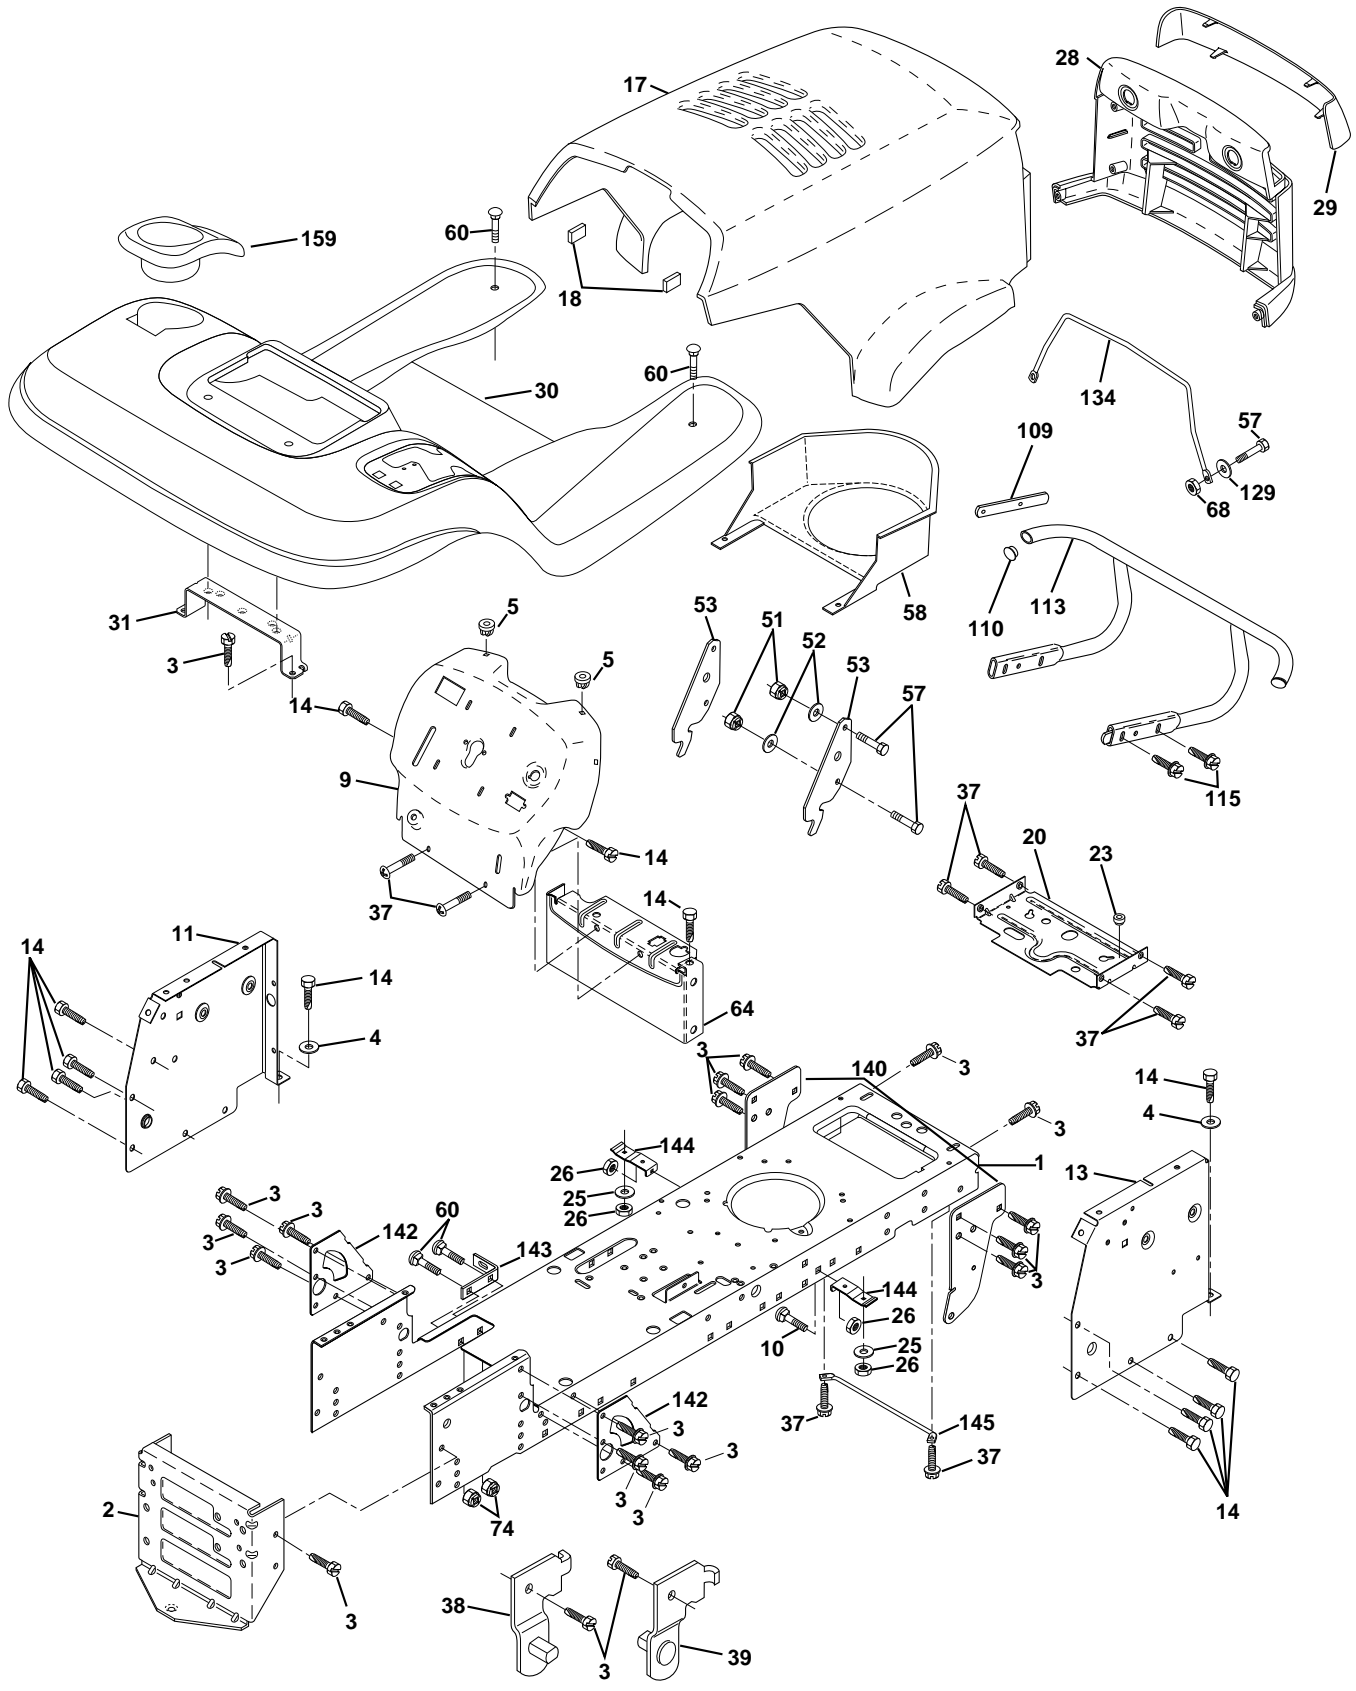

REPAIR PARTS

TRACTOR - MODEL NO. LTH130 (954140005K), PRODUCT NO. 954 14 00-05
CHASSIS AND ENCLOSURES

REPAIR PARTS

TRACTOR - MODEL NO. LTH130 (954140005K), PRODUCT NO. 954 14 00-05

CHASSIS AND ENCLOSURES

KEY NO.	PART NO.	DESCRIPTION
1	532165583	Chassis STL Stamping 99
2	532140356	Drawbar, Stretch
3	817490612	Screw Thdrol 3/8-16x3/4 Ty-tt
4	819131216	Washer 13/32 x 3/4 x 16 Ga.
5	532155272	Bumper Hood/Dash
9	532157409	Dash P/L M, N/AMM N/HM Grey
10	872140608	Bolt Carriage 3/8-16 x 1
11	532155927	Panel Dash Lh
13	532157262	Panel Dash Rh
14	817490608	Screw Thdrol 3/8-16x1/2 Ty-tt
17	532165378	Hood LT/PL Husqvarna
18	532126938	Bumper Hood
20	532156437	Plate Mtg Battery Fuel Tank Fr
23	532124028	Bushing
25	819131312	Washer 13/32 X 13/16 X 12 Ga
26	873800600	Nut Lock Hex W/Ins 3/8-16 Unc
28	532165379	Grille LT/PL Husqvarna
29	532165380	Lens LT/PL Husqvarna
30	532166505	Fender Footrest STLT Pnt
31	532139976	Bracket Support Fender
37	817490508	Screw Thdrol 6/16-18 x 1/2 TYT
38	532139886	Bracket, Asm. Pivot, L.H., Mower Rear
39	532139887	Bracket, Asm. Pivot, R.H., Mower Rear
51	873800400	Nut Lock Hex W/Ins 1/4-20
52	819091416	Washer 9/32 x 7/8 x 16 Ga.
53	532150067	Bracket Pnt. Pick off LT/PL Husqvarna
57	874780412	Bolt Hex 1/4-20 x 3/4
58	532150127	Air Duct Engine P/L
60	872140606	Bolt Rdhd Sqnk 3/8-16unc x 3/4
64	532154798	Dash Lower STLT
68	873510400	Nut Keps Hex 1/4-20 UNC
74	873680600	Nut Crownlock 3/8-16 UNC
109	532141461	Bracket Extension Bumper
110	532143679	Plug Plastic
113	532150300	Bumper Asm.
115	817490620	Screw Thdrol 3/8-16 x 1-1/4
129	819091016	Washer 9/32 x 5/8 x 16 Ga.
134	532160219	Rod Support Hood LT/PL Husq.
140	532158418	Bracket Suspension Front
142	532165867	Plate Reinforcement STLT
143	532154966	Bracket Swaybar Chassis
144	532154207	Bracket Pnt Footrest STLT
145	532156524	Rod Pivot Chassis/Hood
159	532166508	Cupholder Stlt Grey
--	532005479	Plug Button

NOTE: All component dimensions given in U.S. inches
1 inch = 25.4 mm