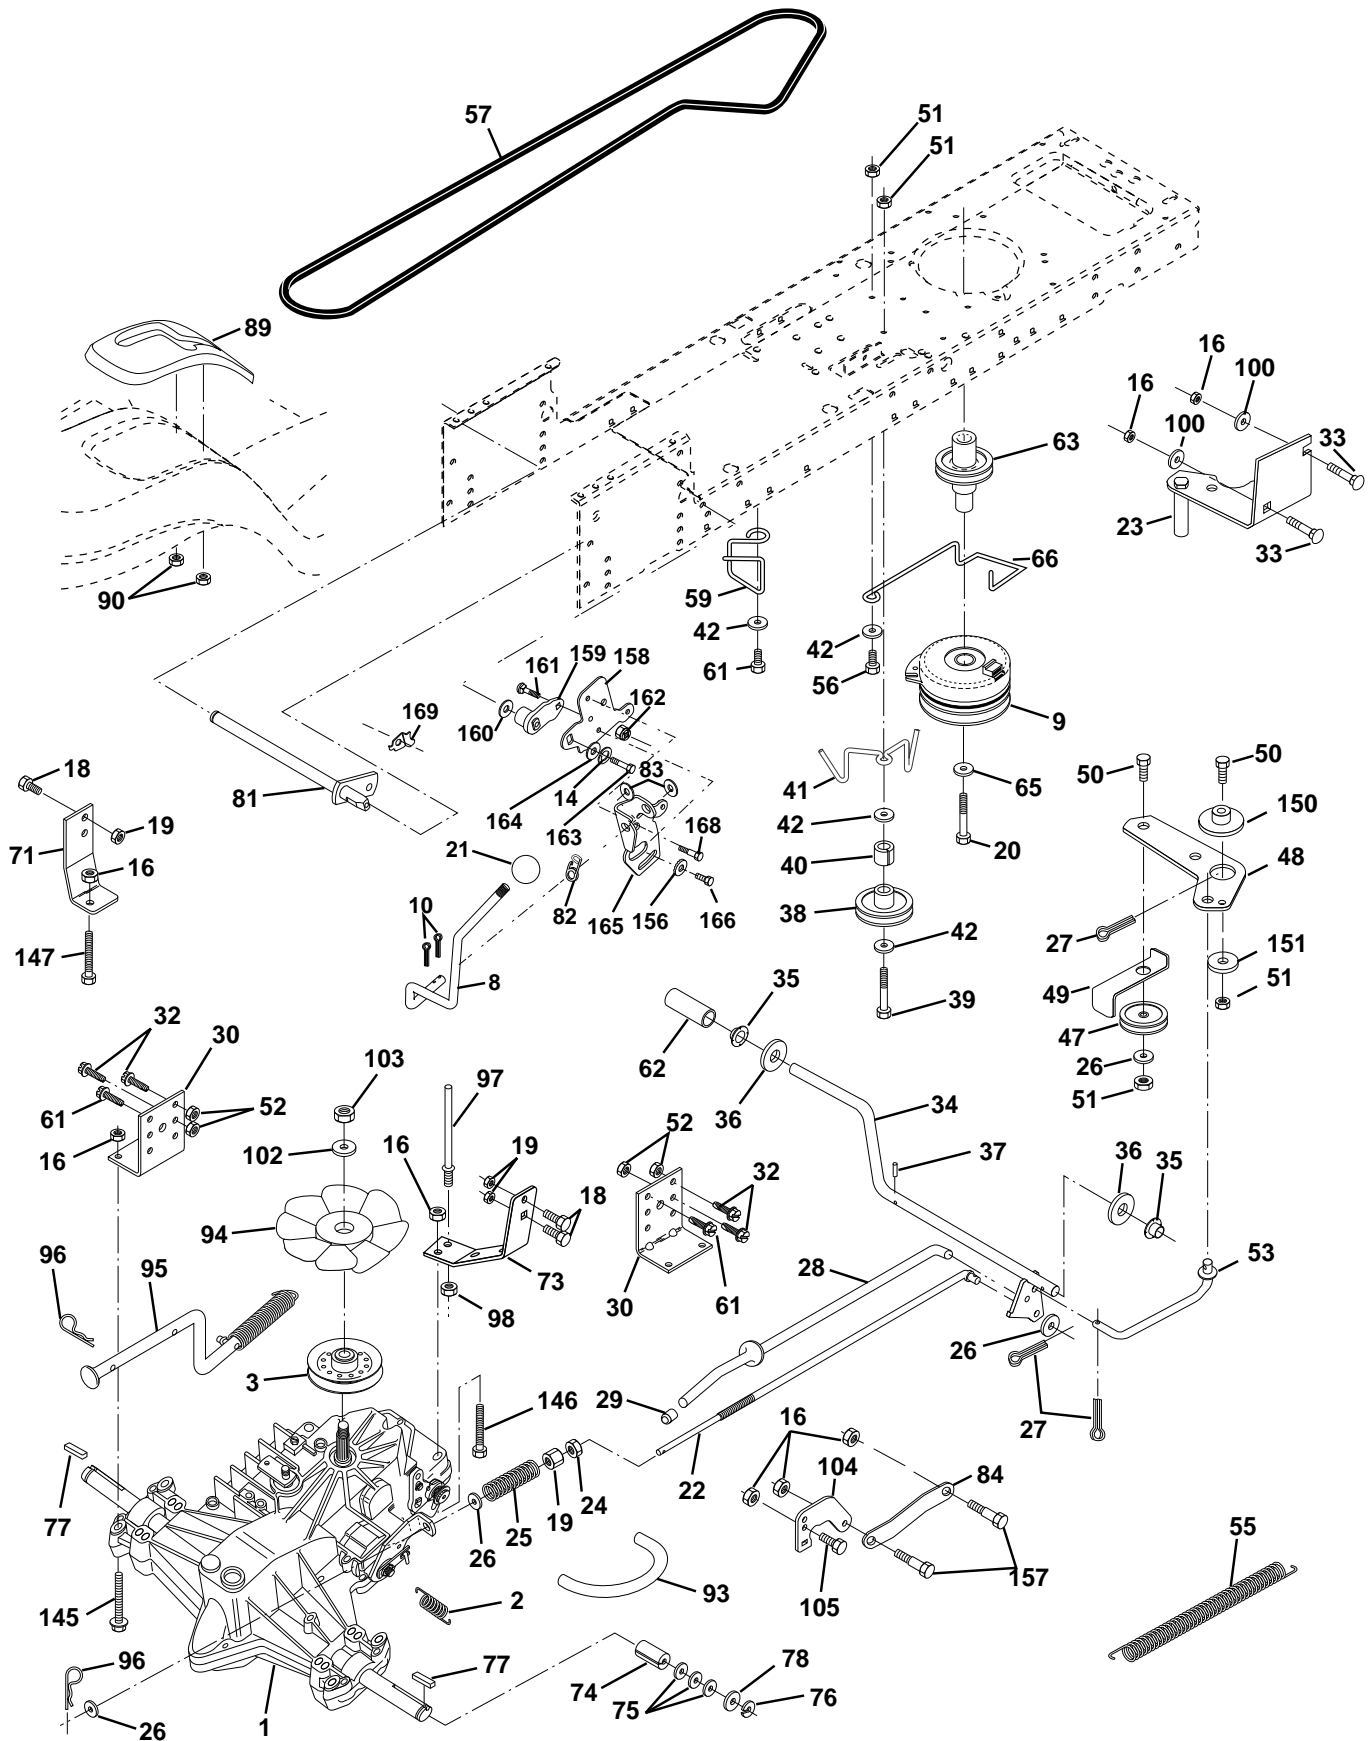

NOTE: All component dimensions given in U.S. inches.
1 inch = 25.4 mm.

REPAIR PARTS

TRACTOR - MODEL NO. LTH130 (954140005K), PRODUCT NO. 954 14 00-05
CHASSIS AND ENCLOSURES

REPAIR PARTS

TRACTOR - MODEL NO. LTH130 (954140005K), PRODUCT NO. 954 14 00-05

NOTE: All component dimensions given in U.S. inches
1 inch = 25.4 mm

REPAIR PARTS

TRACTOR - MODEL NO. LTH130 (954140005K), PRODUCT NO. 954 14 00-05
DRIVE

REPAIR PARTS

TRACTOR - MODEL NO. LTH130 (954140005K), PRODUCT NO. 954 14 00-05

NOTE: All component dimensions give in U.S. inches.
1 inch = 25.4 mm.

REPAIR PARTS

TRACTOR - MODEL NO. LTH130 (954140005K), PRODUCT NO. 954 14 00-05

STEERING ASSEMBLY

REPAIR PARTS

TRACTOR - MODEL NO. LTH130 (954140005K), PRODUCT NO. 954 14 00-05

NOTE: All component dimensions given in U.S. inches.
1 inch = 25.4 mm.

REPAIR PARTS

TRACTOR - MODEL NO. LTH130 (954140005K), PRODUCT NO. 954 14 00-05

SEAT ASSEMBLY

KEY PART NO. NO.

DESCRIPTION

1	532140838	Seat
2	532140551	Bracket Pivot Seat 8 720
3	874760616	Bolt Fin Hex 3/8-16unc X 1
4	819131610	Washer 13/32 X 1 X 10 Ga
5	532145006	Clip Push-In
6	873800600	Nut Hex w/Ins. 3/8-16 Unc
7	532124181	Spring Seat Cprsn 2 250 Blk Zi
8	817490616	Screw Thdrol 3/8-16 X 1 Ty-tt
9	819131614	Washer 13/32 X 1 X 14 Ga.
10	532155925	Pan Seat
11	532166369	Knob Seat 1/2-13 UNC Blk
12	532121246	Bracket Mounting Switch