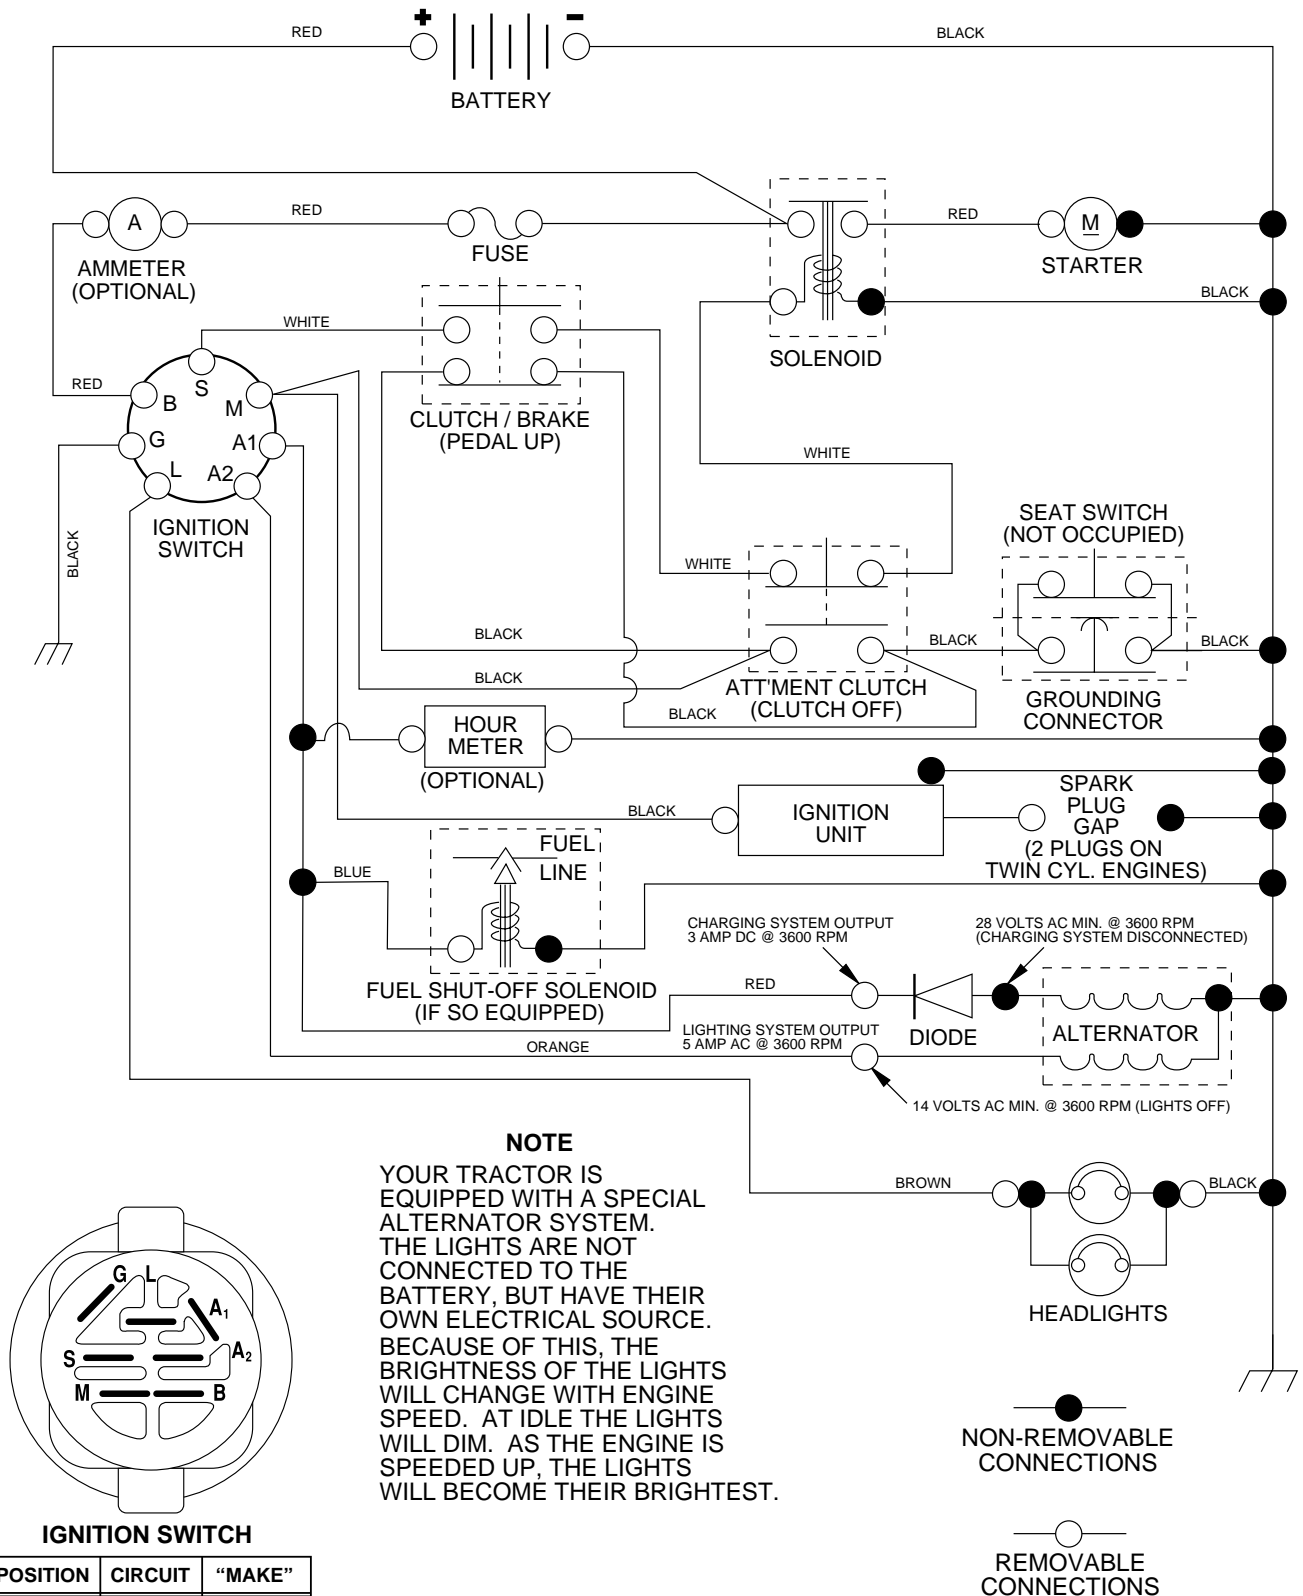

TRACTOR - MODEL NO. LTH120 (954140106A), PRODUCT NO. 954 14 01-06

SCHEMATIC