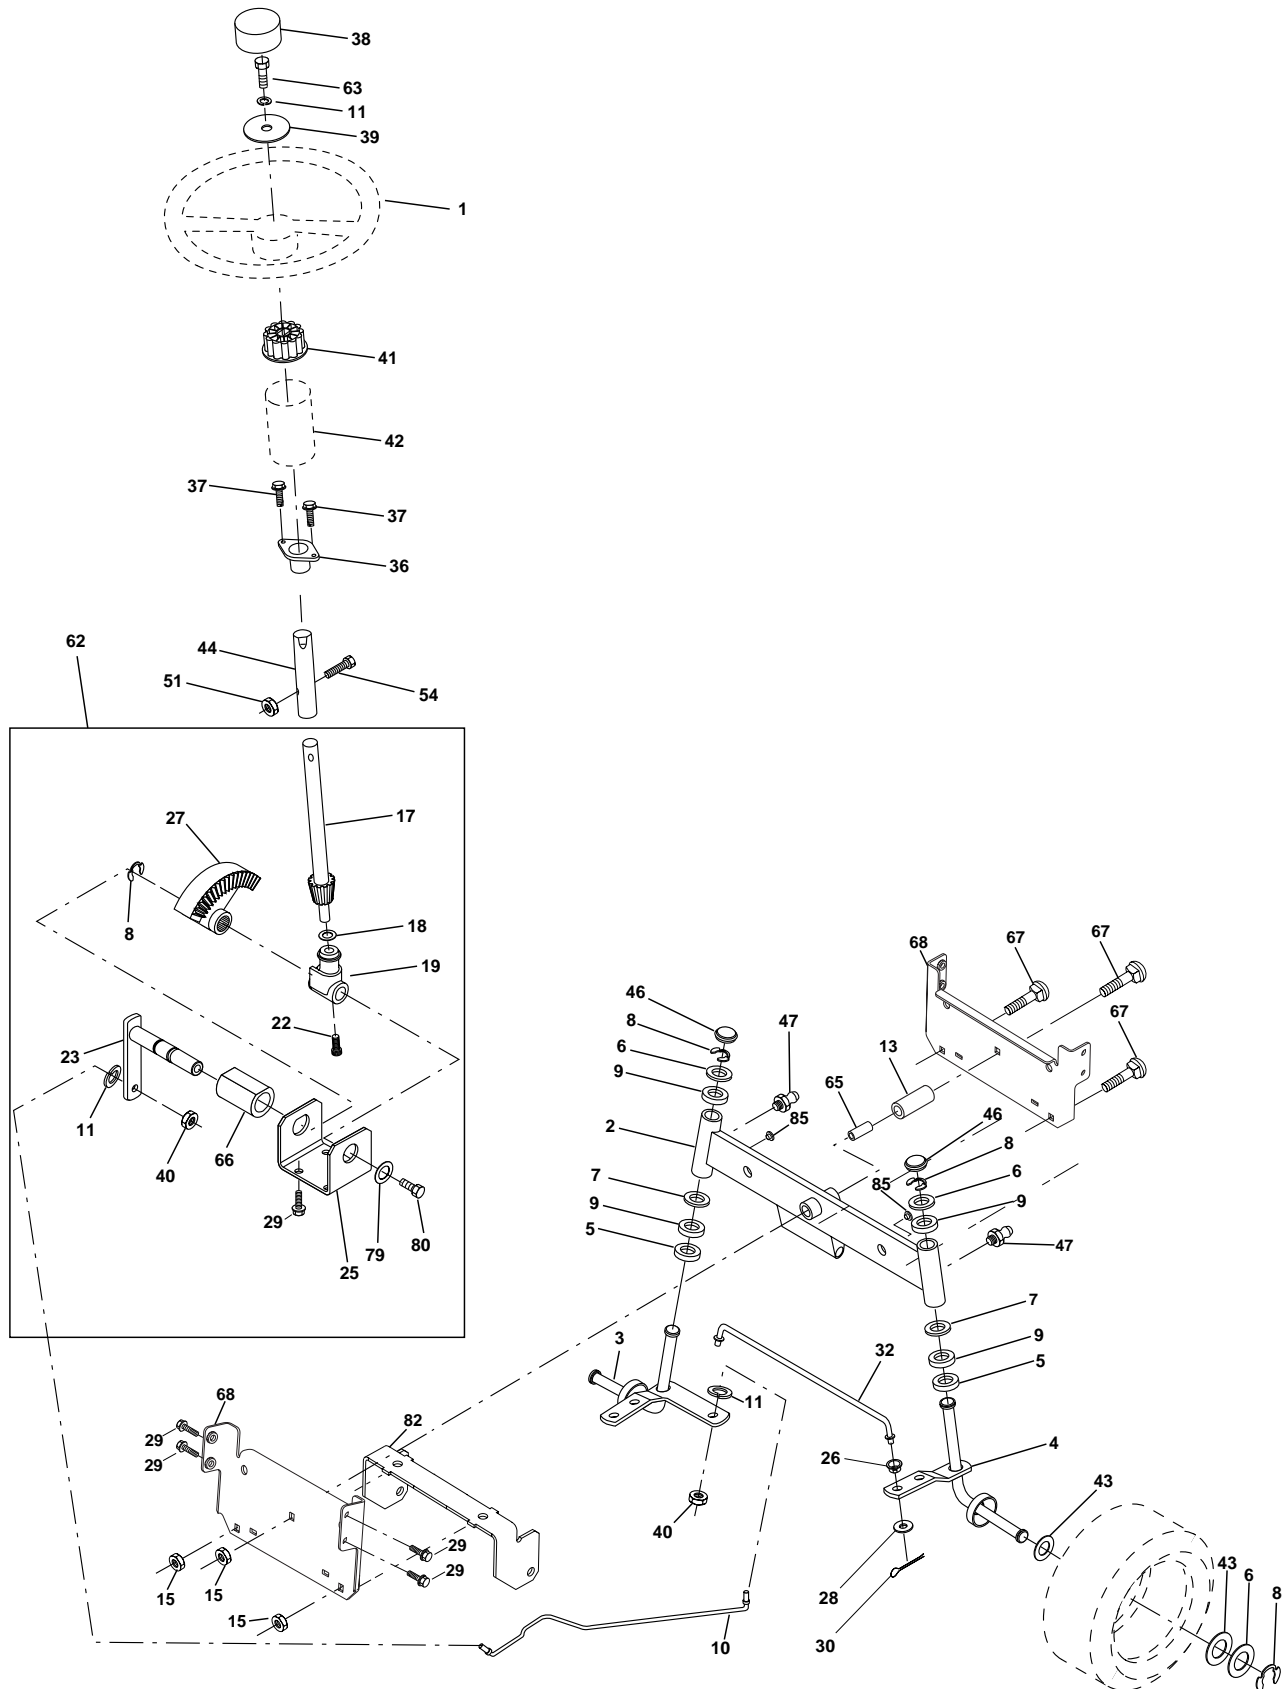

REPAIR PARTS

TRACTOR - MODEL NO. LTH120 (954140106A), PRODUCT NO. 954 14 01-06

STEERING ASSEMBLY

REPAIR PARTS

TRACTOR - MODEL NO. LTH120 (954140106A), PRODUCT NO. 954 14 01-06

STEERING ASSEMBLY

KEY NO.	PART NO.	DESCRIPTION
1	532124415	Wheel Steering
2	532154427	Axle Asm STMP Dropped STL
3	532169840	Spindle Asm LH
4	532169839	Spindle Asm RH
5	532124931	Bearing Race Thrust Harden
6	532121748	Washer 25/32 X 1-5/8 X 16 Ga
7	819272016	Washer 27/32 X 1-1/4 X 16 Ga
8	812000029	Ring Klip #t5304-75
9	532124937	Bearing Col Strg Blk
10	532169832	Link Drag
11	810040600	Washer Lock Hvy Hlcl Spr 3/8
13	532136518	Spacer Brg Axle Front
15	532145212	Nut Hex Flange Lock
17	532156546	Shaft Asm Strg
18	532057079	Washer Thrust 515x 750x 033
19	532160395	Support Shaft
22	532165857	Screw Hex WshHd Torx
23	532165851	Shaft Asm Pittman
25	532154406	Bracket Steering
26	532126847	Bushing Link Drag Blk LR
27	532136874	Gear Sector
28	819131416	Washer 13/32 X 7/8 X 16 Ga
29	817060612	Screw 3/8-16x3/4
30	876020412	Pin Cotter 1/8 X 3/4 Cad
32	532130465	Rod Tie Wire Form 19 75 Mech
36	532155099	Bushing Strg
37	532152927	Screw
38	532124416	Insert Cap Strg Wh Au
39	819133812	Washer 13/32 X 2-3/8 X 12 Ga
40	532124701	Lock nut
41	532100711	Adaptor Wheel Strg
42	532169634	Boot Steering Shaft
43	532121749	Washer 25/32 X 1 1/4 X 16 Ga
44	532153720	Extension Steering Shaft LR/LT
46	532121232	Cap Spindle Fr Top Blk
47	532124836	Fitting Grease
51	873800500	Nut Lock Hex w/Ins 5/16-18
54	874780520	Bolt Fin Hex 5/16-18 Unc x 1-1/4
62	532167902	Kit, Steering Assembly Svc
63	874780616	Bolt Fin Hex 3/8-16unc x 1 Gr. 5
65	532160367	Spacer Brace Axle
66	532154404	Bearing Arm Pittman
67	872110618	Bolt Rdhd Sqnk 3/8-16 x 2-1/4
68	532169827	Axle, Brace
79	819132012	Washer 13/32 x 1-1/4 x 12 Ga.
80	874950612	Bolt Hex Nylon 3/8-16 x 3/4
82	532169835	Bracket Susp Chassis Front

NOTE: All component dimensions given in U.S. inches.
1 inch = 25.4 mm.