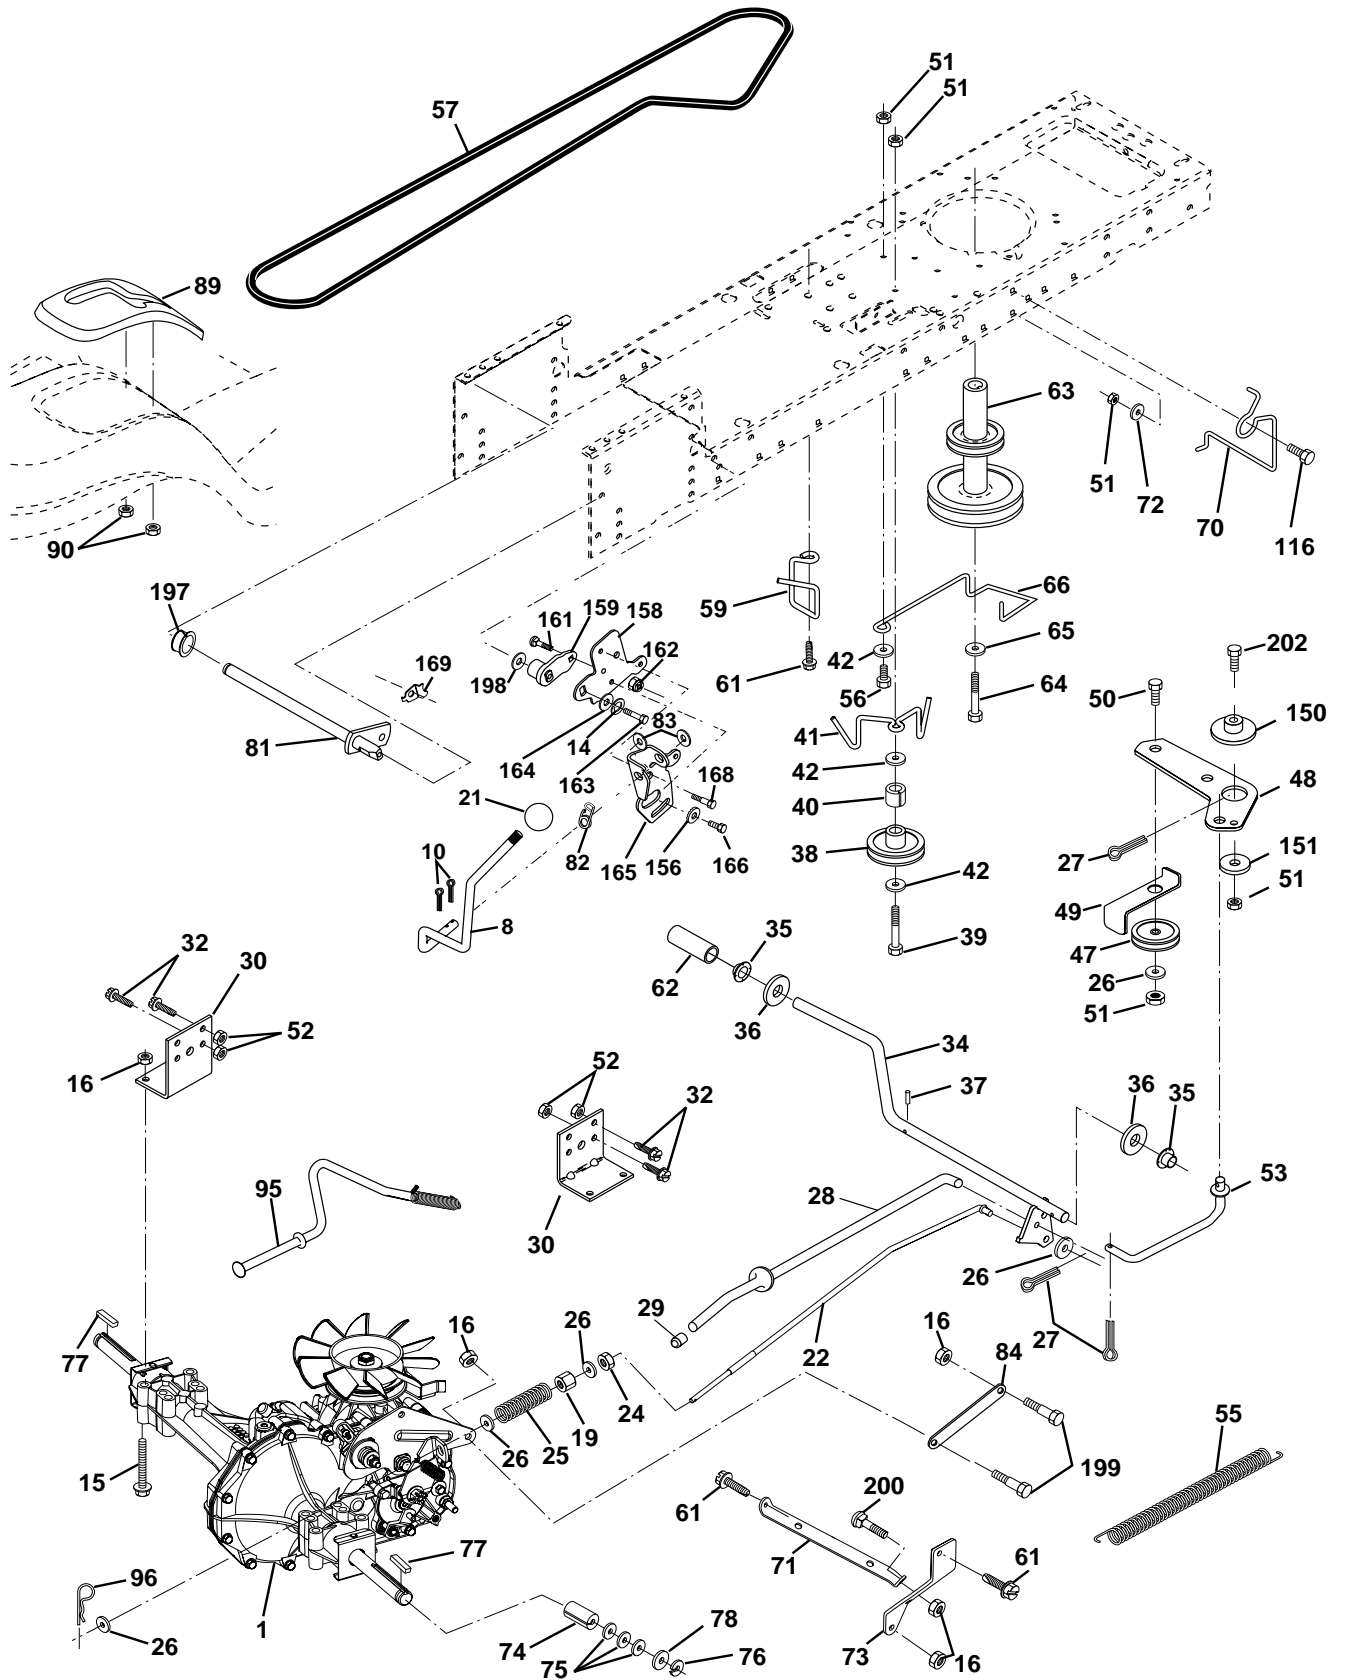

REPAIR PARTS

TRACTOR - MODEL NO. LTH120 (954140106A), PRODUCT NO. 954 14 01-06

DRIVE

REPAIR PARTS

TRACTOR - MODEL NO. LTH120 (954140106A), PRODUCT NO. 954 14 01-06

DRIVE

KEY NO.	PART NO.	DESCRIPTION	KEY NO.	PART NO.	DESCRIPTION
1	-----	Transaxle Hydro Gr Model 322-0510 (Order parts from transaxle mfg.)	70	532134683	Guide Belt Mower Drive RH
8	532165866	Rod Shift Fender STLT	71	532169183	Strap Torque Lh Hydro
10	876020416	Pin Cotter 1/8 x 1 CAD	72	819132012	Washer 13/32 x 1-1/4 x 12 Ga.
14	810040400	Washer Lock Hvy Helical 1/4	73	532169182	Strap Torque Rh Hydro
16	873800500	Nut Lock Hex W/Ins. 5/16-18 Unc P	74	532169496	Spacer, Axle
19	873800600	Nut Lock Hex W/Wsh 3/8-16 Unc	75	532121749	Washer 25/32 x 1-1/4 x 16 Gauge
21	532121274	Knob, Duckhead	76	812000001	E-Ring
22	532169498	Rod, Brake Hydro	77	532123583	Key, Square
24	873350600	Nut	78	532121748	Washer 25/32 x 1-5/8 x 16 Gauge
25	532106888	Spring, Brake Rod	81	532165596	Shaft Asm. Cross Hydro
26	819131316	Washer	82	532165711	Spring Torsion T/A
27	876020412	Pin Cotter 1/8 x 3/4 CAD.	83	819171216	Washer 17/32 x 3/4 x 16 Ga.
28	532145204	Rod, Parking Brake	84	532169843	Link Transaxle
29	532071673	Cap, Parking Brake	89	532166510	Console, Shift
30	532169592	Bracket, Transaxle	90	532124346	Nut Self-Thd wsh-Hd 1/4 Zinc
32	874760512	Bolt Hex Hd 5/16-18 Unc x 3/4	93	532142564	Line Fuel Hydro 4"
34	532155071	Shaft, Foot Pedal	95	532170201	Control Asm Bypass Hydro
35	532120183	Bearing, Nylon	96	532124788	Retainer Spring 1" Zinc/Cad
36	819211616	Washer	116	872110610	Boulon 3/8-16 x 1.25
37	532124963	Pin, Roll	15	874490544	Bolt Hex Flg Hd 5/16-18 X Gr.5
38	532131494	Pulley, Idler, Flat	150	532165850	Bushing Bellcrank Grd Drive
39	872110622	Bolt	151	819133210	Washer 13/32 x 2 x 10 Ga.
40	532124965	Spacer, Split	156	532166002	Washer Srrtd 5/16 ID x 1.0 x .125 Tk
41	532165838	Keeper, Belt Idler	158	532165589	Bracket Shift Mount
42	819131312	Washer 13/32 x 13/16 x 12 Gauge	159	532165494	Hub Tapered Flange Shift LT
47	532127783	Pulley, Idler, V-Groove	161	872140406	Bolt Rdhd Sqnk 1/4-20 x 3/4 Gr. 5
48	532154407	Bellcrank Clutch Grnd Drv Stl	162	873680400	Nut Crownlock 1/4-20 Unc
49	532123205	Retainer, Belt	163	874780416	Bolt Hex Fin 1/4-20 unc x 1 Gr. 5
50	872110612	Bolt	164	819091010	Washer 5/8 x .281 x 10 Ga
51	873680600	Nut	165	532165623	Bracket Pivot Lever
52	873680500	Nut Crownlock 5/16-18	166	532166880	Screw 5/16-18 x 5/8 TT Yellow
53	532105710	Link, Clutch	168	532165492	Bolt Shoulder 5/16-18 x .561 TT
55	532105709	Spring, Return, Clutch	169	532165580	Plate Fastening Cross Shf. STLT/ CRD
56	874760620	Bolt Fin Hex 3/8-16 UNC x 1-1/4	197	532169613	Nyliner Snap-In 5/8" ID
57	532140294	V-Belt, Ground Drive	198	532169593	Washer Nyl. 7/8 ID x .105"
59	532169595	Keeper, Center Span	199	532169612	Bolt Shoulder 5/16-18 Unc
61	817060612	Screw 3/8-16 x 3/4	200	532078051	Bolt Rdhd Sq Neck Unc
62	532124872	Cover, Pedal	201	817490612	Screw Thdrol 3/8-16 x 3/4
63	532140186	Pulley, Clutch Eng			
64	871170764	Bolt Hex 7/16-20 x 4 Ga. 5			
65	810040700	Washer			
66	532154778	Keeper Belt Engine			

NOTE: All component dimensions give in U.S. inches.
1 inch = 25.4 mm.