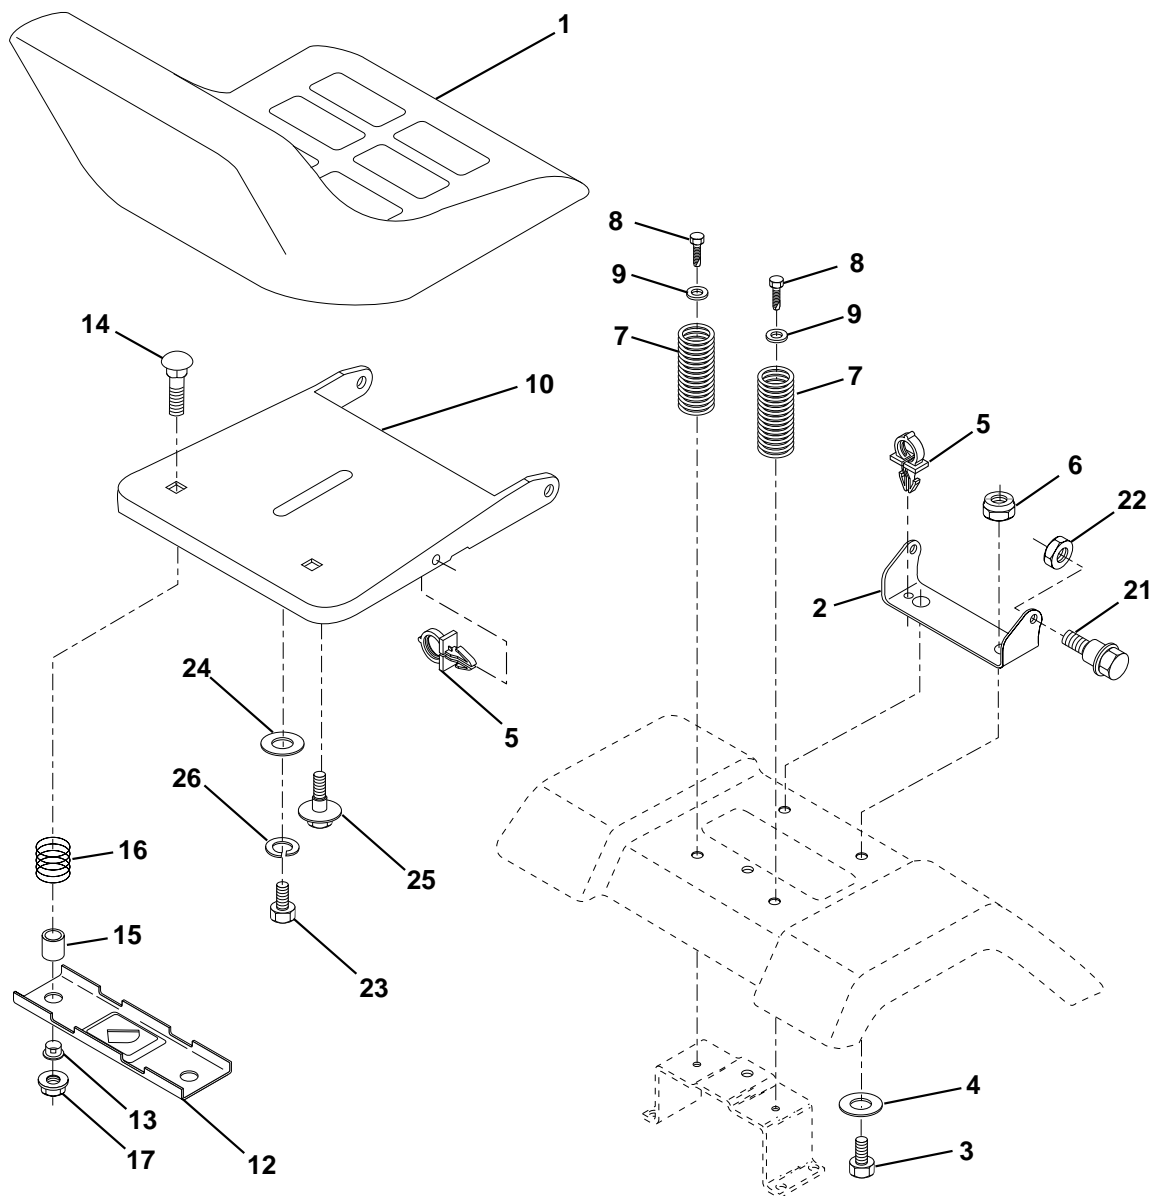

REPAIR PARTS

TRACTOR - MODEL NO. LTH120 (954140106A), PRODUCT NO. 954 14 01-06

SEAT ASSEMBLY

KEY PART NO. NO.

DESCRIPTION

1	532140838	Seat
2	532140551	Bracket Pivot Seat 8 720
3	874760616	Bolt Fin Hex 3/8-16unc X 1
4	819131610	Washer 13/32 X 1 X 10 Ga
5	532145006	Clip Push-In
6	873800600	Nut Hex w/Ins. 3/8-16 Unc
7	532124181	Spring Seat Cprsn 2 250 Blk Zi
8	817060616	Screw 3/8-16 X 1-1/2
9	819131614	Washer 13/32 X 1 X 14 Ga.
10	532155925	Pan Seat
12	532121246	Bracket Mounting Switch
13	532121248	Bushing Snap Blk Nyl 50 Id
14	872050412	Bolt Rdhd Sqnk 1/4-20x1-1/2

KEY PART NO. NO.

DESCRIPTION

15	532134300	Spacer Split 28x 96 Yel Zinc
16	532121250	Spring Cprsn 1 27 Blk Pnt
17	532123976	Nut Lock 1/4 Lge Flg Gr 5 Zinc
21	532153236	Bolt Shoulder 5/16-18 Unc
22	873800500	Nut Hex Lock W/Ins 5/16-18
23	874780814	Bolt, Hex Head, Fin 1/2-13 x 7/8 Grade 5
24	819171912	Washer 17/32 X 1-3/16 X 12 Ga.
25	532127018	Bolt Shoulder 5/16-18 X 62
26	810040800	Washer Lock

NOTE: All component dimensions given in U.S. inches.
1 inch = 25.4 mm