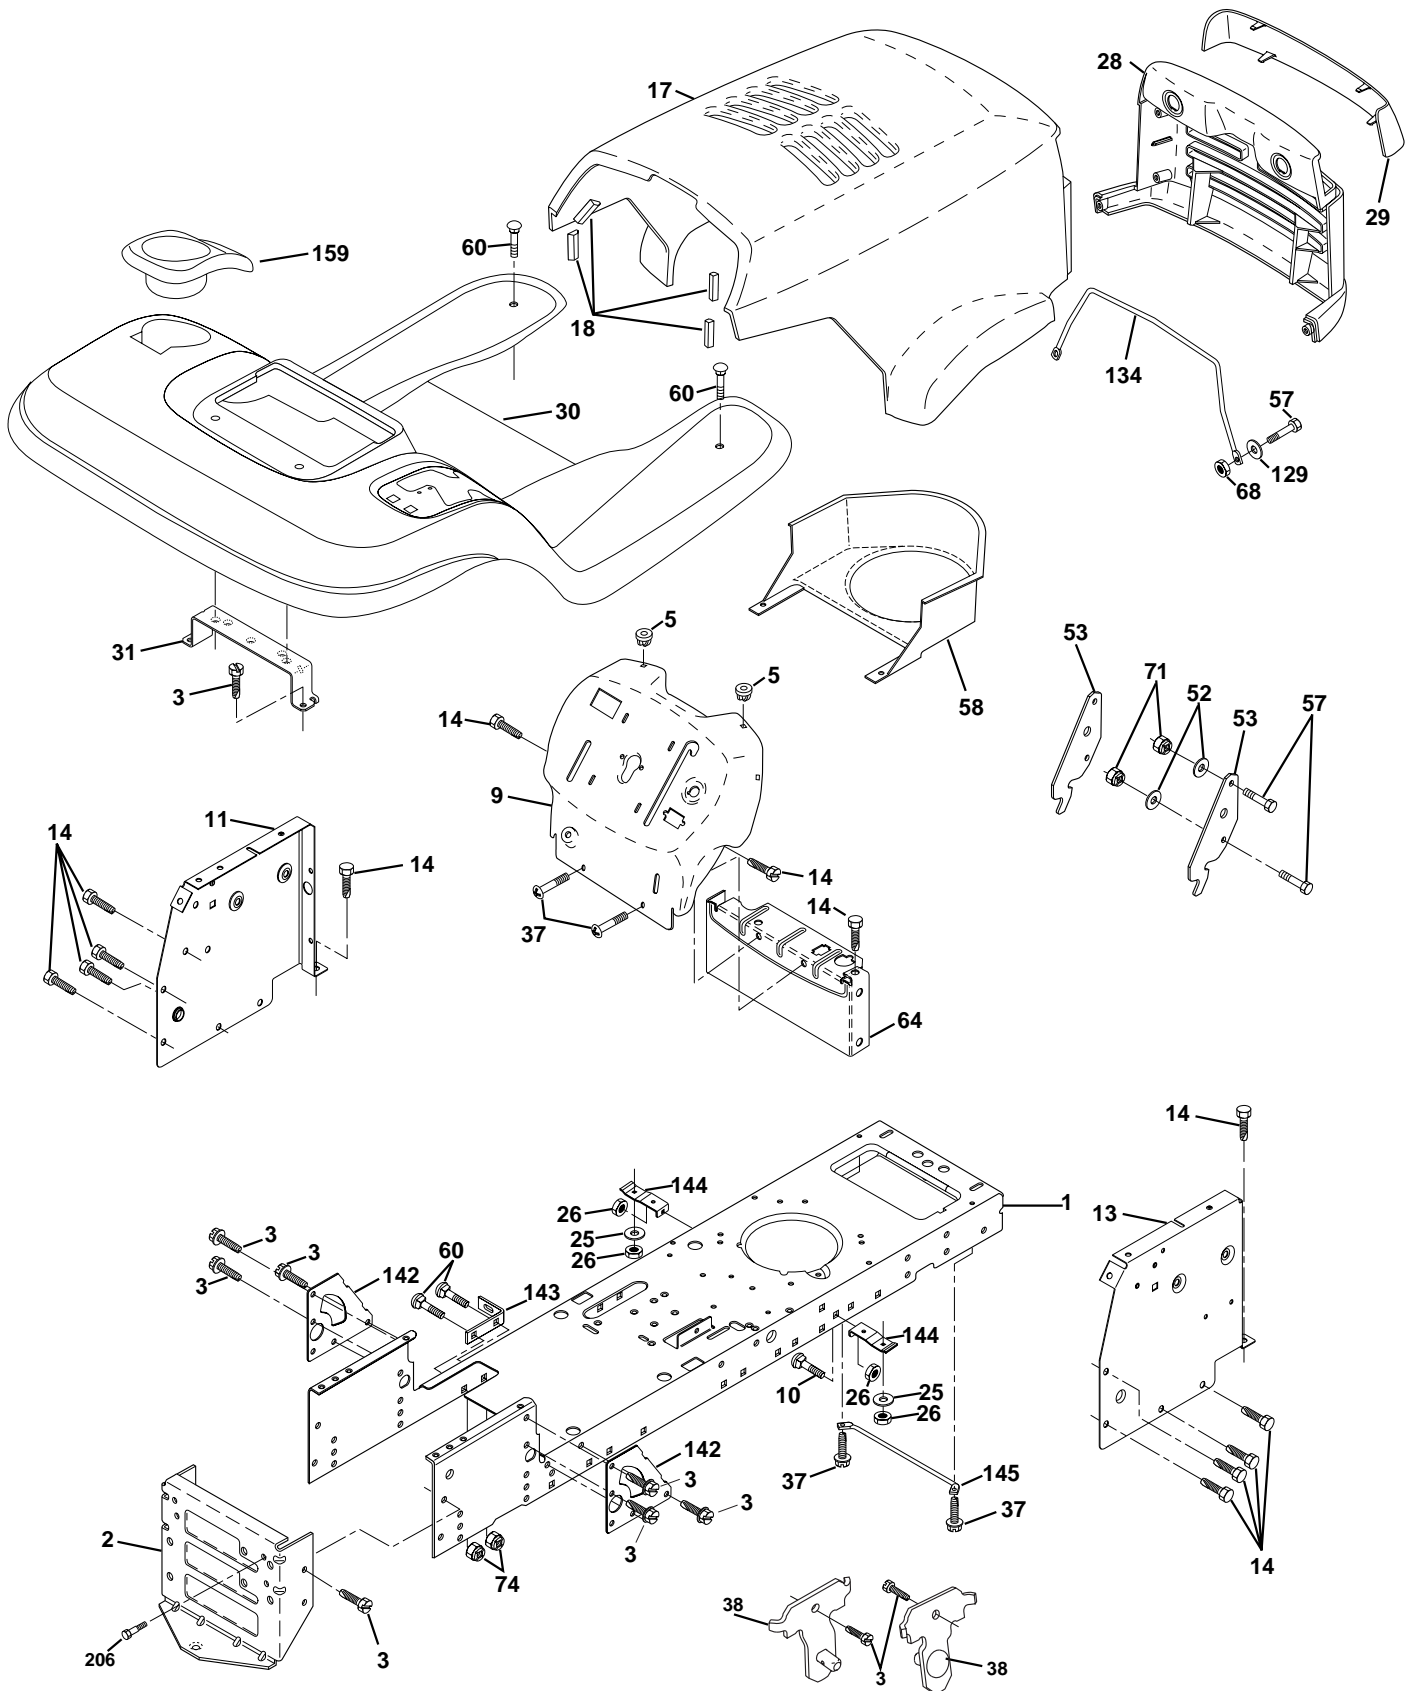

REPAIR PARTS

TRACTOR - MODEL NO. LTH120 (954140106A), PRODUCT NO. 954 14 01-06

CHASSIS AND ENCLOSURES

REPAIR PARTS

TRACTOR - MODEL NO. LTH120 (954140106A), PRODUCT NO. 954 14 01-06

CHASSIS AND ENCLOSURES

KEY NO.	PART NO.	DESCRIPTION
1	532169630	Chassis Stamping
2	532169061	Drawbar, 12 Ga.
3	817490612	Screw Thdrol 3/8-16x3/4 Ty-tt
5	532155272	Bumper Hood/Dash
9	532171708	Dash Slkscr
10	872140608	Bolt Carriage 3/8-16 x 1
11	532155927	Panel Dash Lh
13	532169195	Panel Dash Rh
14	817490608	Screw Thdrol 3/8-16x1/2 Ty-tt
17	532165378	Hood LT/PL Husqvarna
18	532126938	Bumper Hood
25	819131312	Washer 13/32 X 13/16 X 12 Ga
26	873800600	Nut Lock Hex W/Ins 3/8-16 Unc
28	532165379	Grille LT/PL Husqvarna
29	532165380	Lens LT/PL Husqvarna
30	532171625	Fender Footrest STLT Pnt
31	532139976	Bracket Support Fender
37	817490508	Screw Thdrol 6/16-18 x 1/2 TYT
38	532169834	Bracket Asm Pivot Mower Rear
52	819091416	Washer 9/32 x 7/8 x 16 Ga.
53	532150067	Bracket Pnt. Pick off LT/PL Husqvarna
57	874780412	Bolt Hex 1/4-20 x 3/4
58	532150127	Air Duct Engine P/L
60	872140606	Bolt Rdhd Sqnk 3/8-16unc x 3/4
64	532154798	Dash Lower STLT
68	873510400	Nut Keps Hex 1/4-20unc
71	873680400	Nut Cronwn Lock 1/4-20 Unc Blk D
74	873680600	Nut Crownlock 3/8-16 UNC
129	819091016	Washer 9/32 x 5/8 x 16 Ga.
134	532160219	Rod Support Hood LT/PL Husq.
142	532165867	Plate Reinforcement STLT
143	532154966	Bracket Swaybar Chassis
144	532154207	Bracket Pnt Footrest STLT
145	532156524	Rod Pivot Chassis/Hood
159	532166508	Cupholder Stlt Grey
206	532170165	Bolt Shoulder 5/16-18 TT
--	532005479	Plug Button

NOTE: All component dimensions given in U.S. inches
1 inch = 25.4 mm