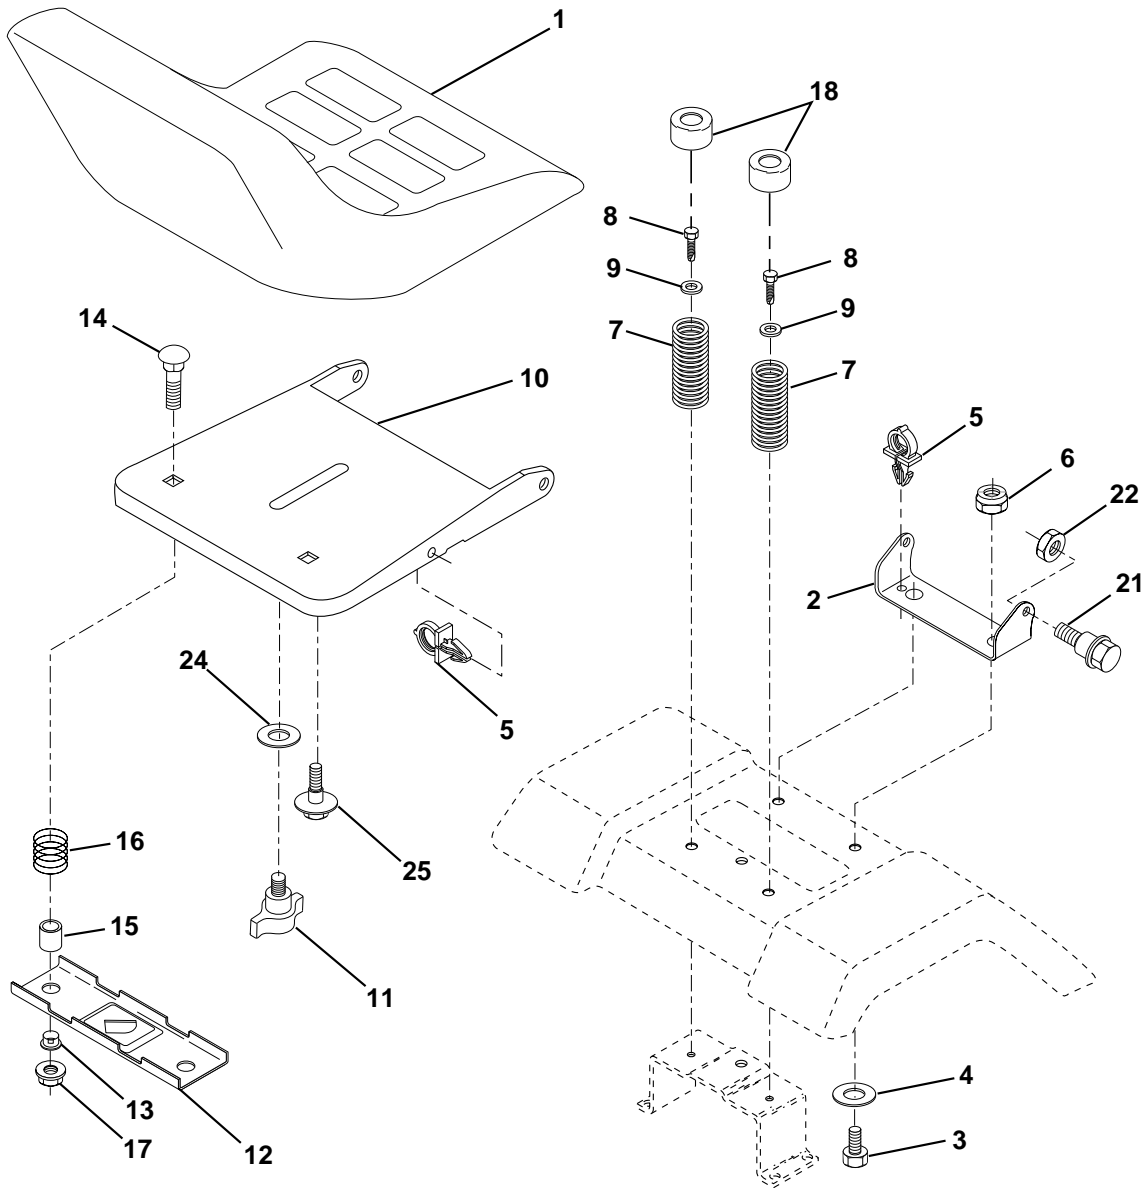

REPAIR PARTS

TRACTOR - MODEL NO. LTH130 (954140107A), PRODUCT NO. 954 14 01-07

SEAT ASSEMBLY

KEY PART NO. NO.

DESCRIPTION

1	532140838	Seat
2	532140551	Bracket Pivot Seat 8 720
3	874760616	Bolt Fin Hex 3/8-16unc X 1
4	819131610	Washer 13/32 X 1 X 10 Ga
5	532145006	Clip Push-In
6	873800600	Nut Hex w/Ins. 3/8-16 Unc
7	532124181	Spring Seat Cprsn 2 250 Blk Zi
8	817060616	Screw 3/8-16 X 1-1/2
9	819131614	Washer 13/32 X 1 X 14 Ga.
10	532155925	Pan Seat
11	532166369	Knob Seat 1/2-13 UNC Blk
12	532121246	Bracket Mounting Switch

KEY PART NO. NO.

DESCRIPTION

13	532121248	Bushing Snap Blk Nyl 50 Id
14	872050412	Bolt Rdhd Sqnk 1/4-20x1-1/2
15	532134300	Spacer Split 28x 96 Yel Zinc
16	532121250	Spring Cprsn 1 27 Blk Pnt
17	532123976	Nut Lock 1/4 Lge Flg Gr 5 Zinc
18	532124238	Cap Spring Seat
21	532153236	Bolt Shoulder 5/16-18 Unc
22	873800500	Nut Hex Lock W/Ins 5/16-18
24	819171612	Washer 17/32 X 1 X 12 Ga.
25	532127018	Bolt Shoulder 5/16-18 X 62

NOTE: All component dimensions given in U.S. inches.
1 inch = 25.4 mm