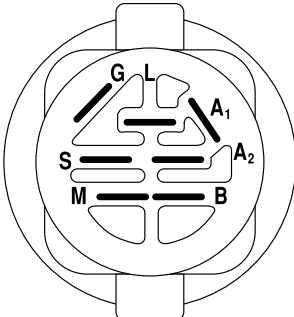

## SCHEMATIC

**IGNITION SWITCH**

POSITION	CIRCUIT	"MAKE"
OFF	M+G+A1	NONE
RUN/LIGHT	B+A1	A2+L
RUN	B+A1	NONE
START	B + S + A1	NONE

**WIRING INSULATED CLIPS**

NOTE: IF WIRING INSULATED CLIPS WERE REMOVED FOR SERVICING OF UNIT, THEY SHOULD BE REPLACED TO PROPERLY SECURE YOUR WIRING.