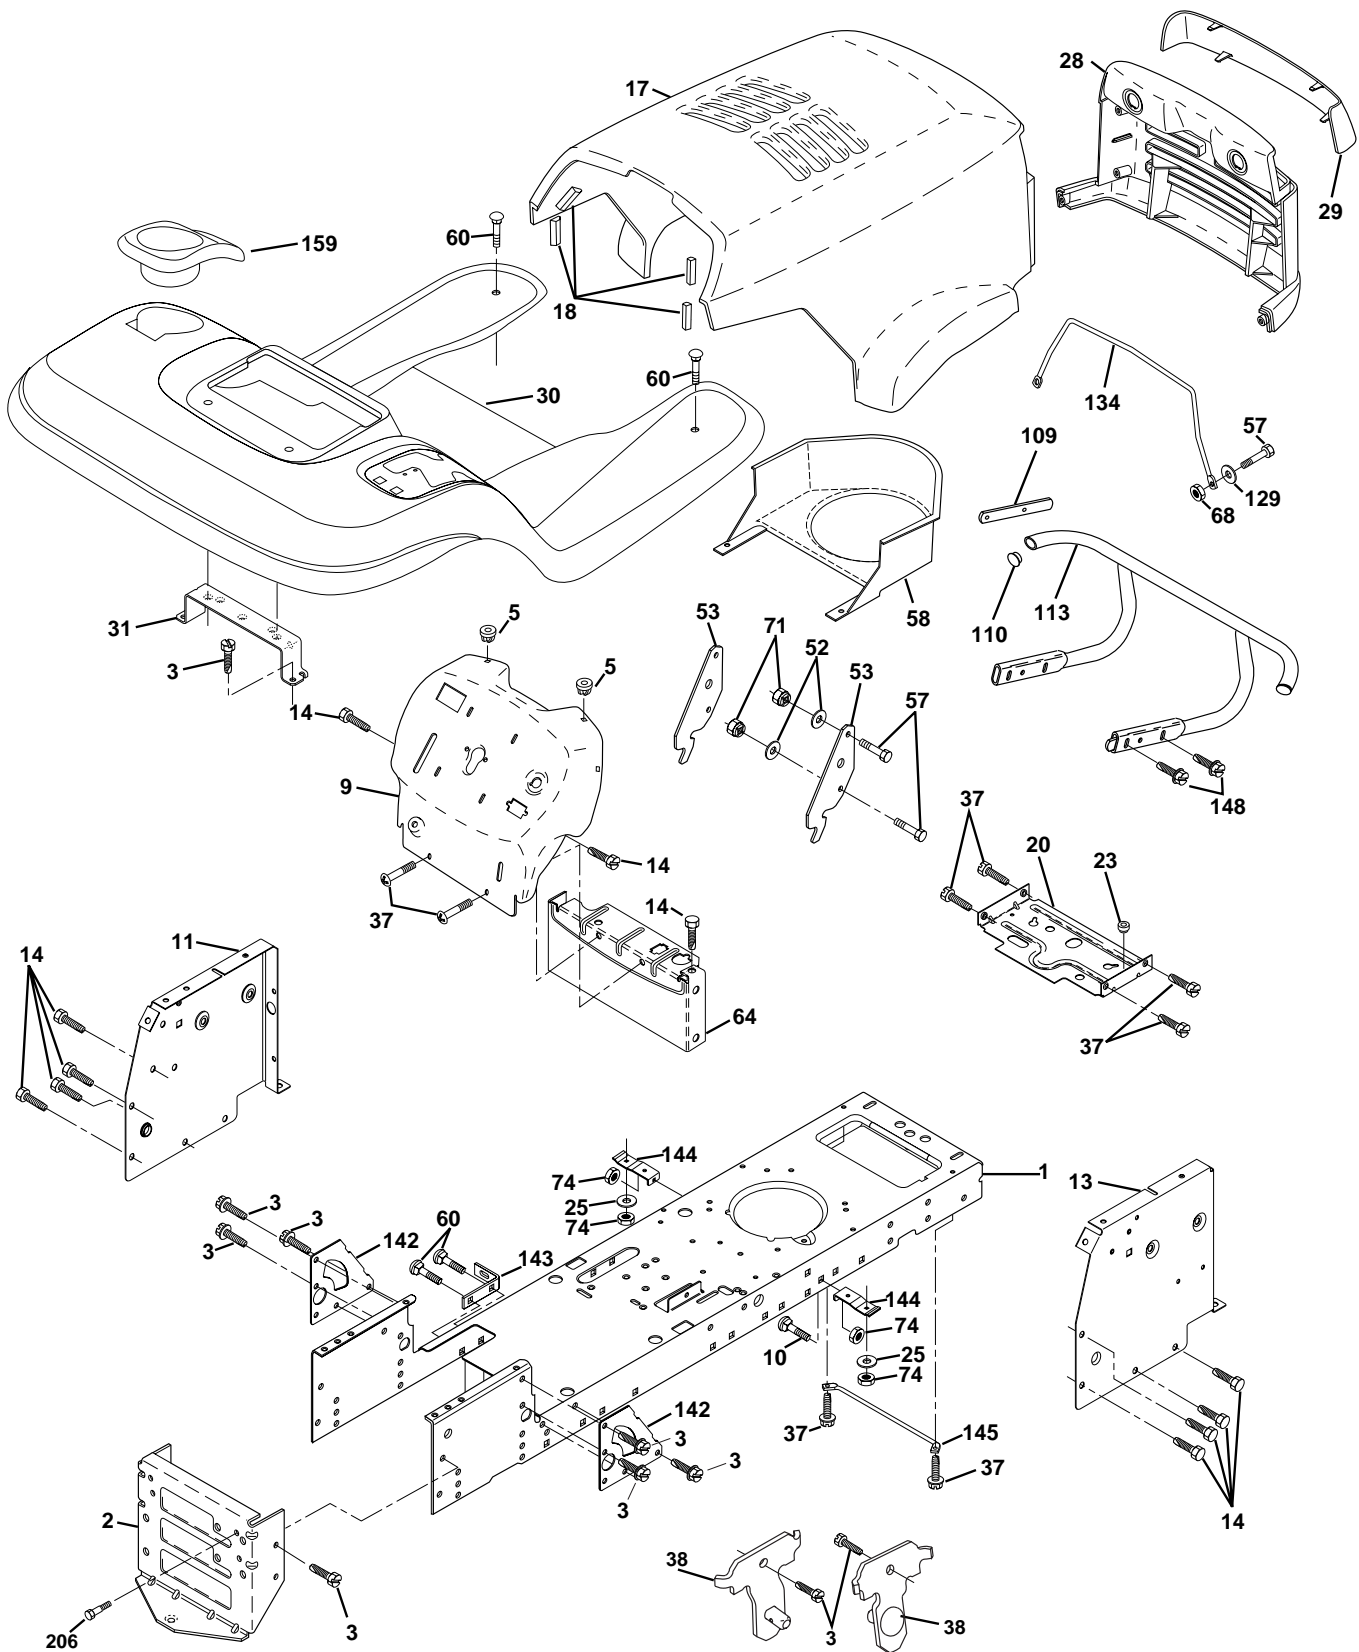

REPAIR PARTS

TRACTOR - MODEL NO. LTH130 (954140107A), PRODUCT NO. 954 14 01-07

CHASSIS AND ENCLOSURES

REPAIR PARTS

TRACTOR - MODEL NO. LTH130 (954140107A), PRODUCT NO. 954 14 01-07

CHASSIS AND ENCLOSURES

KEY NO.	PART NO.	DESCRIPTION
1	532169830	Chassis STL Stamping
2	532169061	Drawbar,
3	817060612	Screw 3/8-16x3/4
5	532155272	Bumper Hood/Dash
9	532171624	Dash Slkscr Stl PLM Elec W/A
10	872140608	Bolt Carriage 3/8-16 x 1
11	532155927	Panel Dash Lh
13	532169195	Panel Dash Rh
14	817490608	Screw Thdrol 3/8-16x1/2 Ty-tt
17	532165378	Hood LT/PL Husqvarna
18	532126938	Bumper Hood
20	532156437	Plate Mtg Battery Fuel Tank Fr
23	532124028	Bushing
25	819131312	Washer 13/32 X 13/16 X 12 Ga
26	873800600	Nut Lock Hex W/Ins 3/8-16 Unc
28	532165379	Grille LT/PL Husqvarna
29	532165380	Lens LT/PL Husqvarna
30	532171625	Fender Footrest STLT Pnt
31	532139976	Bracket Support Fender
37	817490508	Screw Thdrol 6/16-18 x 1/2 TYT
38	532169834	Bracket, Asm. Pivot, Mower Rear
52	819091416	Washer 9/32 x 7/8 x 16 Ga.
53	532150067	Bracket Pnt. Pick off LT/PL Husqvarna
57	874780412	Bolt Hex 1/4-20 x 3/4
58	532150127	Air Duct Engine P/L
60	872140606	Bolt Rdhd Sqnk 3/8-16unc x 3/4
64	532154798	Dash Lower STLT
68	873510400	Nut Keps Hex 1/4-20 UNC
71	873680400	Nut Crownlock 1/4-20 Unc
74	873680600	Nut Crownlock 3/8-16 UNC
109	532170310	Bracket Extension Bumper
110	532143679	Plug Plastic
113	532170311	Bumper Asm.
129	819091016	Washer 9/32 x 5/8 x 16 Ga.
134	532160219	Rod Support Hood LT/PL Husq.
142	532165867	Plate Reinforcement STLT
143	532154966	Bracket Swaybar Chassis
144	532154207	Bracket Pnt Footrest STLT
145	532156524	Rod Pivot Chassis/Hood
148	817060620	Screw 3/8-16 x 1-1/4
159	532166508	Cupholder Stlt Grey
206	532170165	Bolt Shoulder 5/16-18 TT
--	532005479	Plug Button

NOTE: All component dimensions given in U.S. inches
1 inch = 25.4 mm