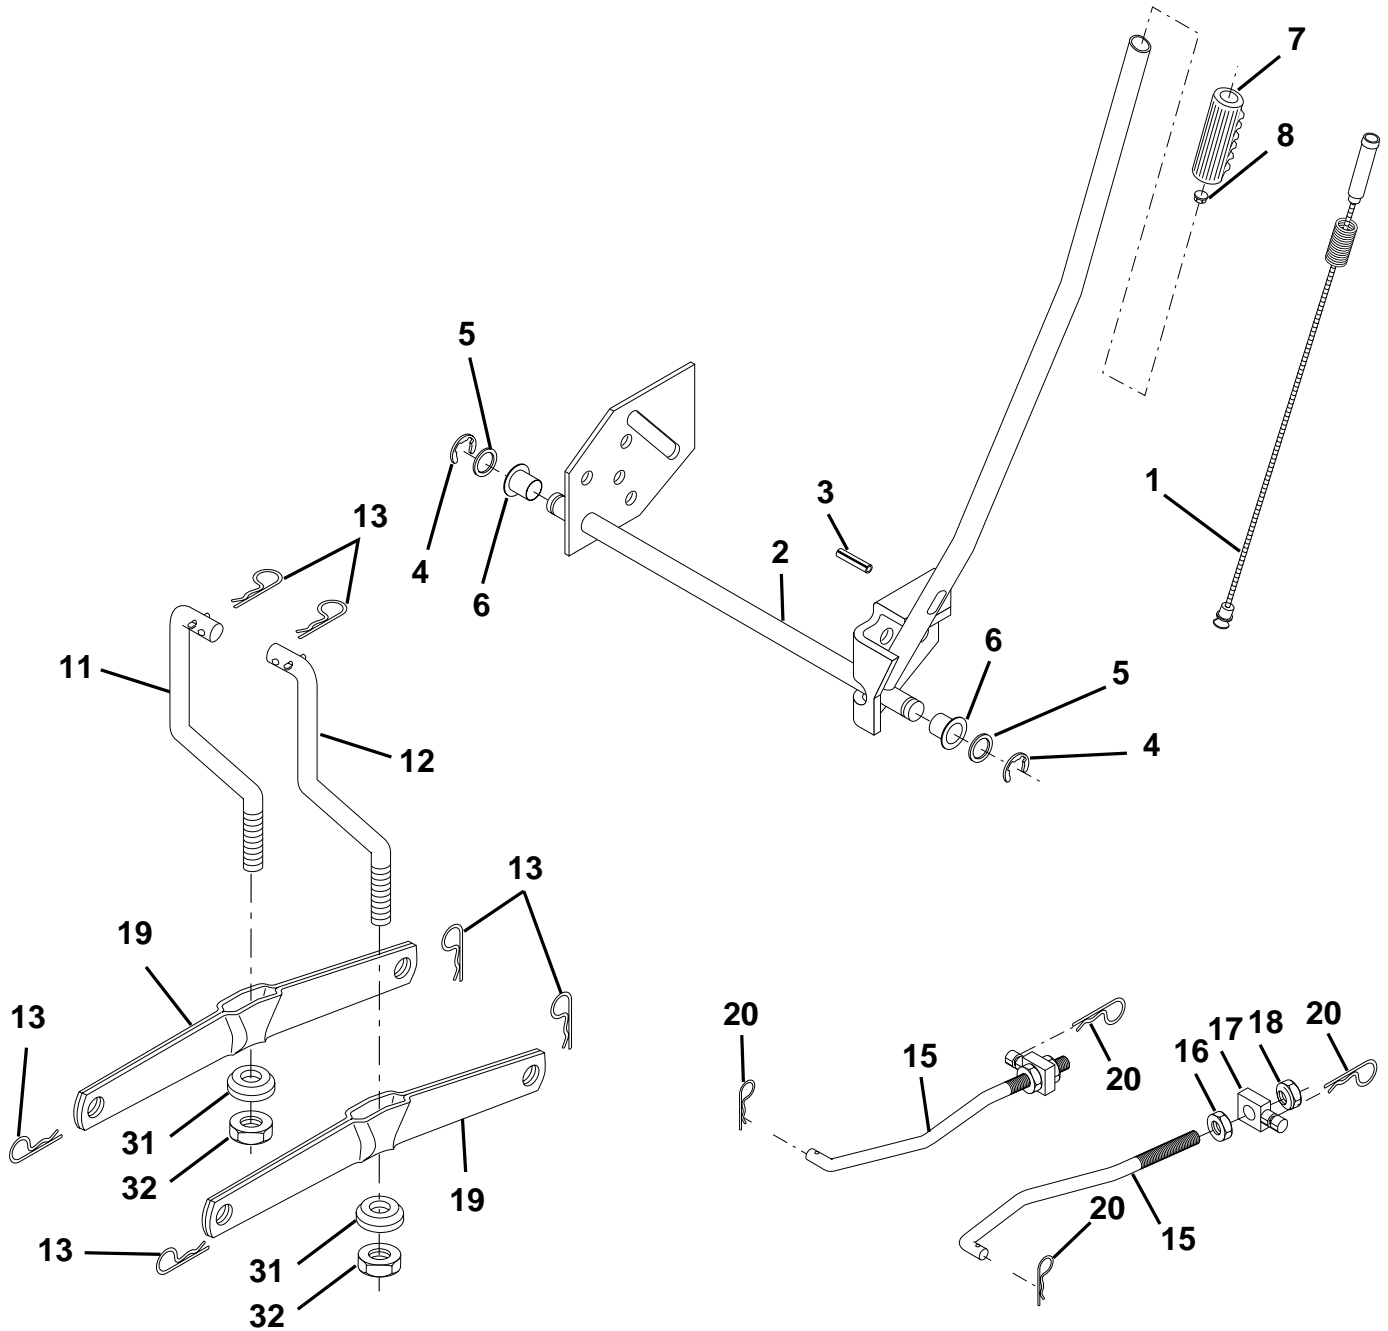

REPAIR PARTS

TRACTOR - MODEL NO. LTH130 (954140107A), PRODUCT NO. 954 14 01-07

MOWER LIFT

REPAIR PARTS

TRACTOR - MODEL NO. LTH130 (954140107A), PRODUCT NO. 954 14 01-07

MOWER LIFT

KEY NO.	PART NO.	DESCRIPTION
1	532159460	Wire Asm Inner W/plunger
2	532159471	Shaft Asm Lift
3	532105767	Pin Groove
4	812000002	E Ring #5133-62
5	819211621	Washer PLTD 21/32 X 1 X 21 ga
6	532120183	Bearing Nylon Blk 629 Id
7	532109413	Grip Handle Bicycle
8	532124526	Button Plunger Black
11	532139865	Link Lift LH
12	532139866	Link Lift RH
13	532124670	Retainer Spring
15	532167253	Link Front
16	873350800	Nut Jam Hex 1/2-13 Unc
17	532130171	Trunnion Blk Zinc
18	873680800	Nut Crownlock 1/2-13 Unc
19	532139868	Arm Suspension Rear
20	532163552	Spring, Retainer
31	532140302	Bearing Pvt. Lift Spherical
32	873540600	Nut Crownlock 3/8-24

NOTE: All component dimensions given in U.S. inches
1 inch = 25.4 mm