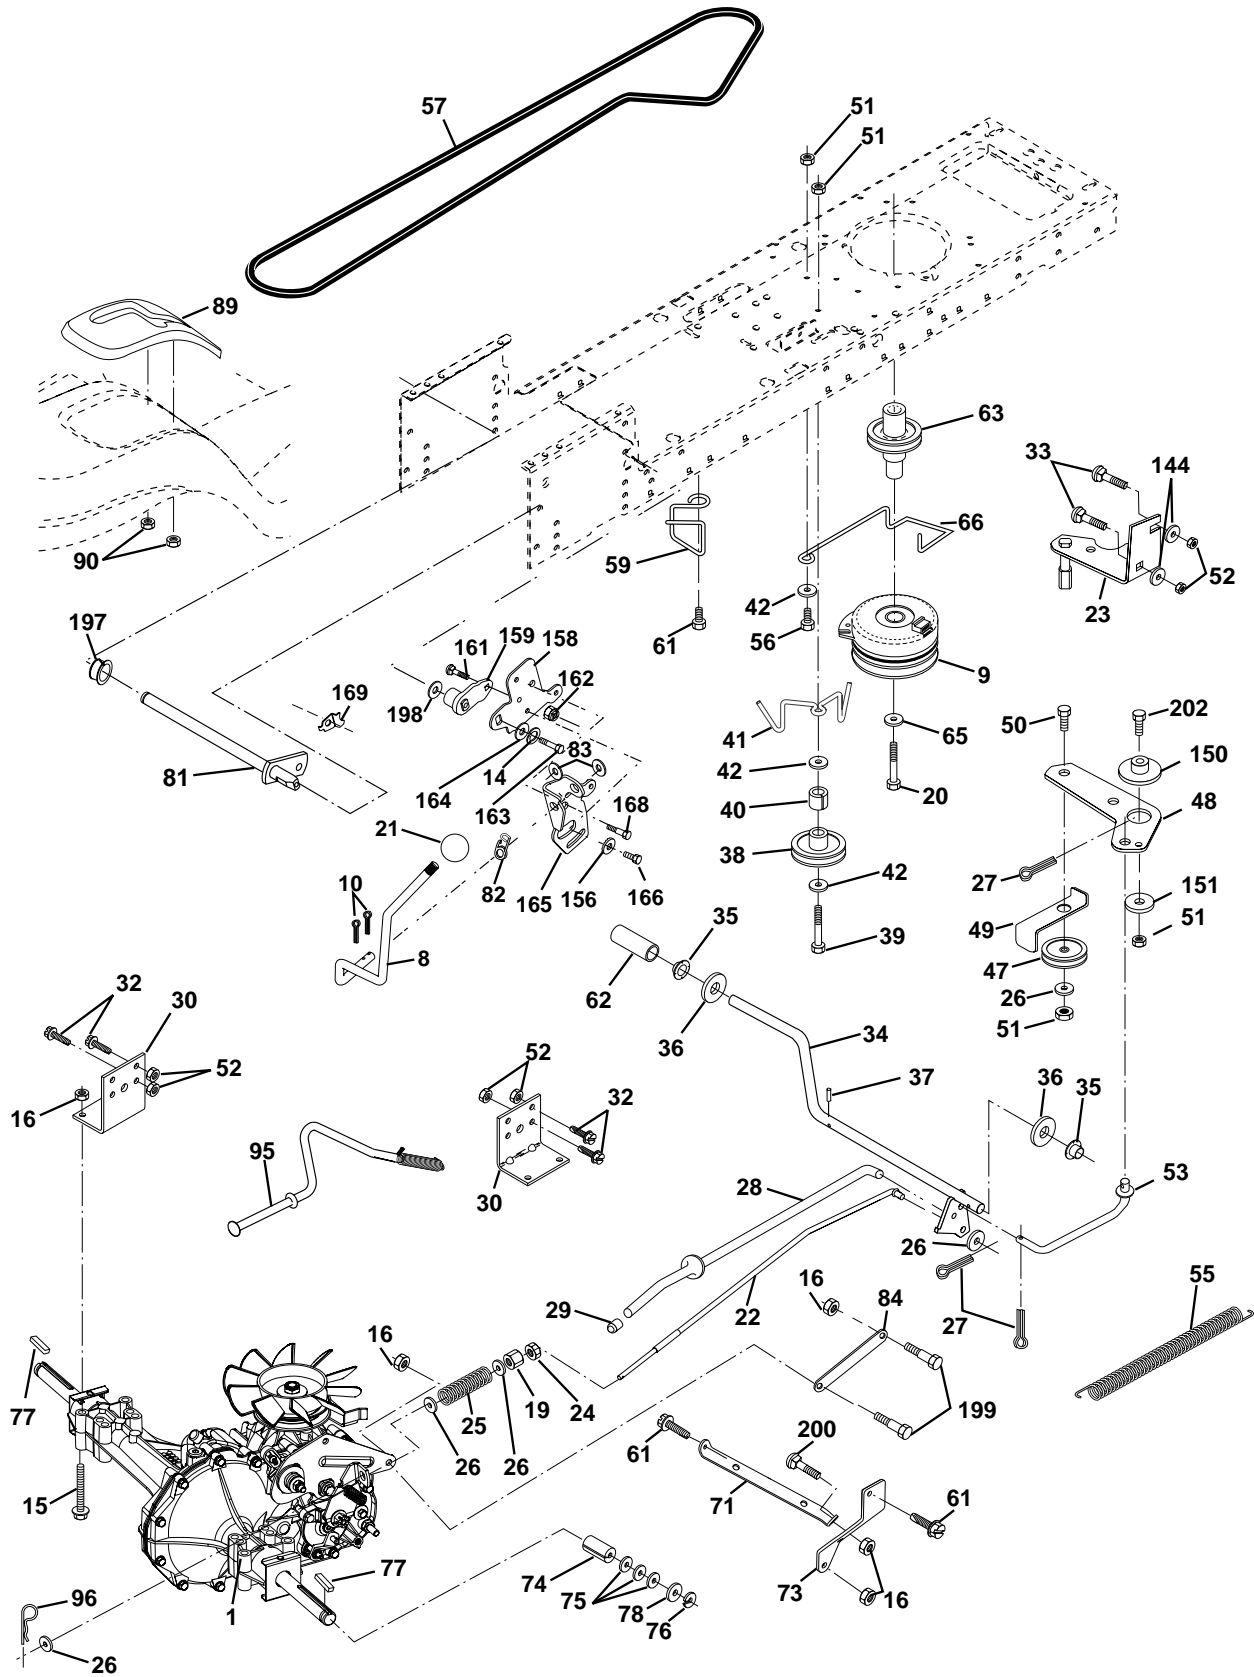

REPAIR PARTS

TRACTOR - MODEL NO. LTH130 (954140107A), PRODUCT NO. 954 14 01-07

DRIVE

REPAIR PARTS

TRACTOR - MODEL NO. LTH130 (954140107A), PRODUCT NO. 954 14 01-07

DRIVE

KEY NO.	PART NO.	DESCRIPTION	KEY NO.	PART NO.	DESCRIPTION
1	-----	Transaxle (Order Parts From Transaxle Manufacturer) Hydro Gear, Model No. 322-0510	61	817060612	Screw 3/8-16 x 3/4
8	532165866	Rod Shift Fender Adjust STLT	62	532124872	Cover, Pedal
9	532145028	Clutch, Elect. EVX LT Mag 5217-2	63	532145868	Pulley, Clutch Electric EVX
10	876020416	Pin Cotter 1/8 x 1 CAD	65	810040700	Washer
14	810040400	Washer Lock Hvy Helical	66	532154778	Keeper Belt Engine Hydro
15	874490544	Bolt, Hex Flghd 5/16-18 Gr. 5	71	532169183	Strap Torque Lh Hydro
16	873800500	Nut Lock Hex W/Ins. 5/16-18 Unc P	73	532169182	Strap Torque Rh Hydro
19	873800600	Nut Lock Hex W/Wsh 3/8-16 Unc	74	532169496	Spacer, Axle
20	532150280	Bolt Hex 7/16-20 x 4-1/4 Ga. 1.38	75	532121749	Washer 25/32 x 1-1/4 x 16 Gauge
21	532121274	Knob, Duckhead 1/2-13	76	812000001	E-Ring
22	532169498	Rod, Brake Hydro	77	532123583	Key, Square
23	532171258	Bracket, Asm Anti-Rot EVX	78	532121748	Washer 25/32 x 1-5/8 x 16 Gauge
24	873350600	Nut	81	532165596	Shaft Asm Cross Tapered
25	532106888	Spring, Brake Rod	82	532165711	Spring Torsion
26	819131316	Washer	83	819171216	Washer 17/32 x 3/4 x 16 Ga.
27	876020412	Pin Cotter 1/8 x 3/4 CAD.	84	532169843	Link Transaxle Hydr
28	532145204	Rod, Parking Brake	89	532166510	Console, Shift
29	532071673	Cap, Parking Brake	90	532124346	Nut, Self-Thd Wsh-hd 1/4 Zinc
30	532130807	Bracket, Transaxle	95	532170201	Control Asm Bypass Hydro
32	874760512	Bolt Hex Hd 5/16-18 Unc x 3/4	96	532124788	Retainer Spring 1" Zinc/Cad
33	872140506	Bolt Rdhd Sqnk 5/16-18 UNC x 3/4	144	819111016	Washer 11/32 x 5/8 x 16 Ga.
34	532155071	Shaft, Foot Pedal	150	532165850	Bushing Bellcrank Grd Drive
35	532120183	Bearing, Nylon	151	819133210	Washer 13/32 x 2 x 10 Ga.
36	819211616	Washer	156	532166002	Washer Srrted 5/16ID x 1.125
37	532124963	Pin, Roll	157	532153236	Bolt Shoulder 5/16-18 Unc - 2A
38	532131494	Pulley, Idler, Flat	158	532165589	Bracket Shift Mount
39	872110622	Bolt	159	532165494	Hub Tapered Flange Shift Lt
40	532124965	Spacer, Split	161	872140406	Bolt Rdhd Sqnk 1/4-20 Unc
41	532165838	Keeper, Belt Idler	162	873680400	Nut Crownlock 1/4-20 Unc
42	819131312	Washer 13/32 x 13/16 x 12 Gauge	163	874780416	Bolt Hex Fin 1/4-20 Unc x 1 Gr 5
47	532127783	Pulley, Idler, V-Groove	164	819091010	Washer 5/8 x 0281 x 10 Ga
48	532154407	Bellcrank Clutch Grnd Drv Stl	165	532165623	Bracket Pivot Lever
49	532123205	Retainer, Belt	166	532166880	Screw 5/16-18 x 5/8
50	872110612	Bolt	168	532165492	Bolt Shoulder 5/16-18 x .561
51	873680600	Nut	169	532165580	Plate Fastening Cross Sh STLT/CRD
52	873680500	Nut Crownlock 5/16-18	197	532169613	Nyliner Snap-In 5/8" ID
53	532105710	Link, Clutch	198	532169593	Washer Nyl 7/8 ID x .105" Hyd
55	532105709	Spring, Return, Clutch	199	532169612	Bolt Shoulder 5/16-18 Unc
56	874760620	Bolt Fin Hex 3/8-16 UNC x 1-1/4	200	532078051	Bolt Rdhd Sq Neck 5/16-18 x 1 Unc
57	532140294	V-Belt, Ground Drive	201	817490612	Screw Thdrol 3/8-16 x 3/4 TYTT
59	532169691	Keeper, Center Span			

NOTE: All component dimensions give in U.S. inches.
1 inch = 25.4 mm.