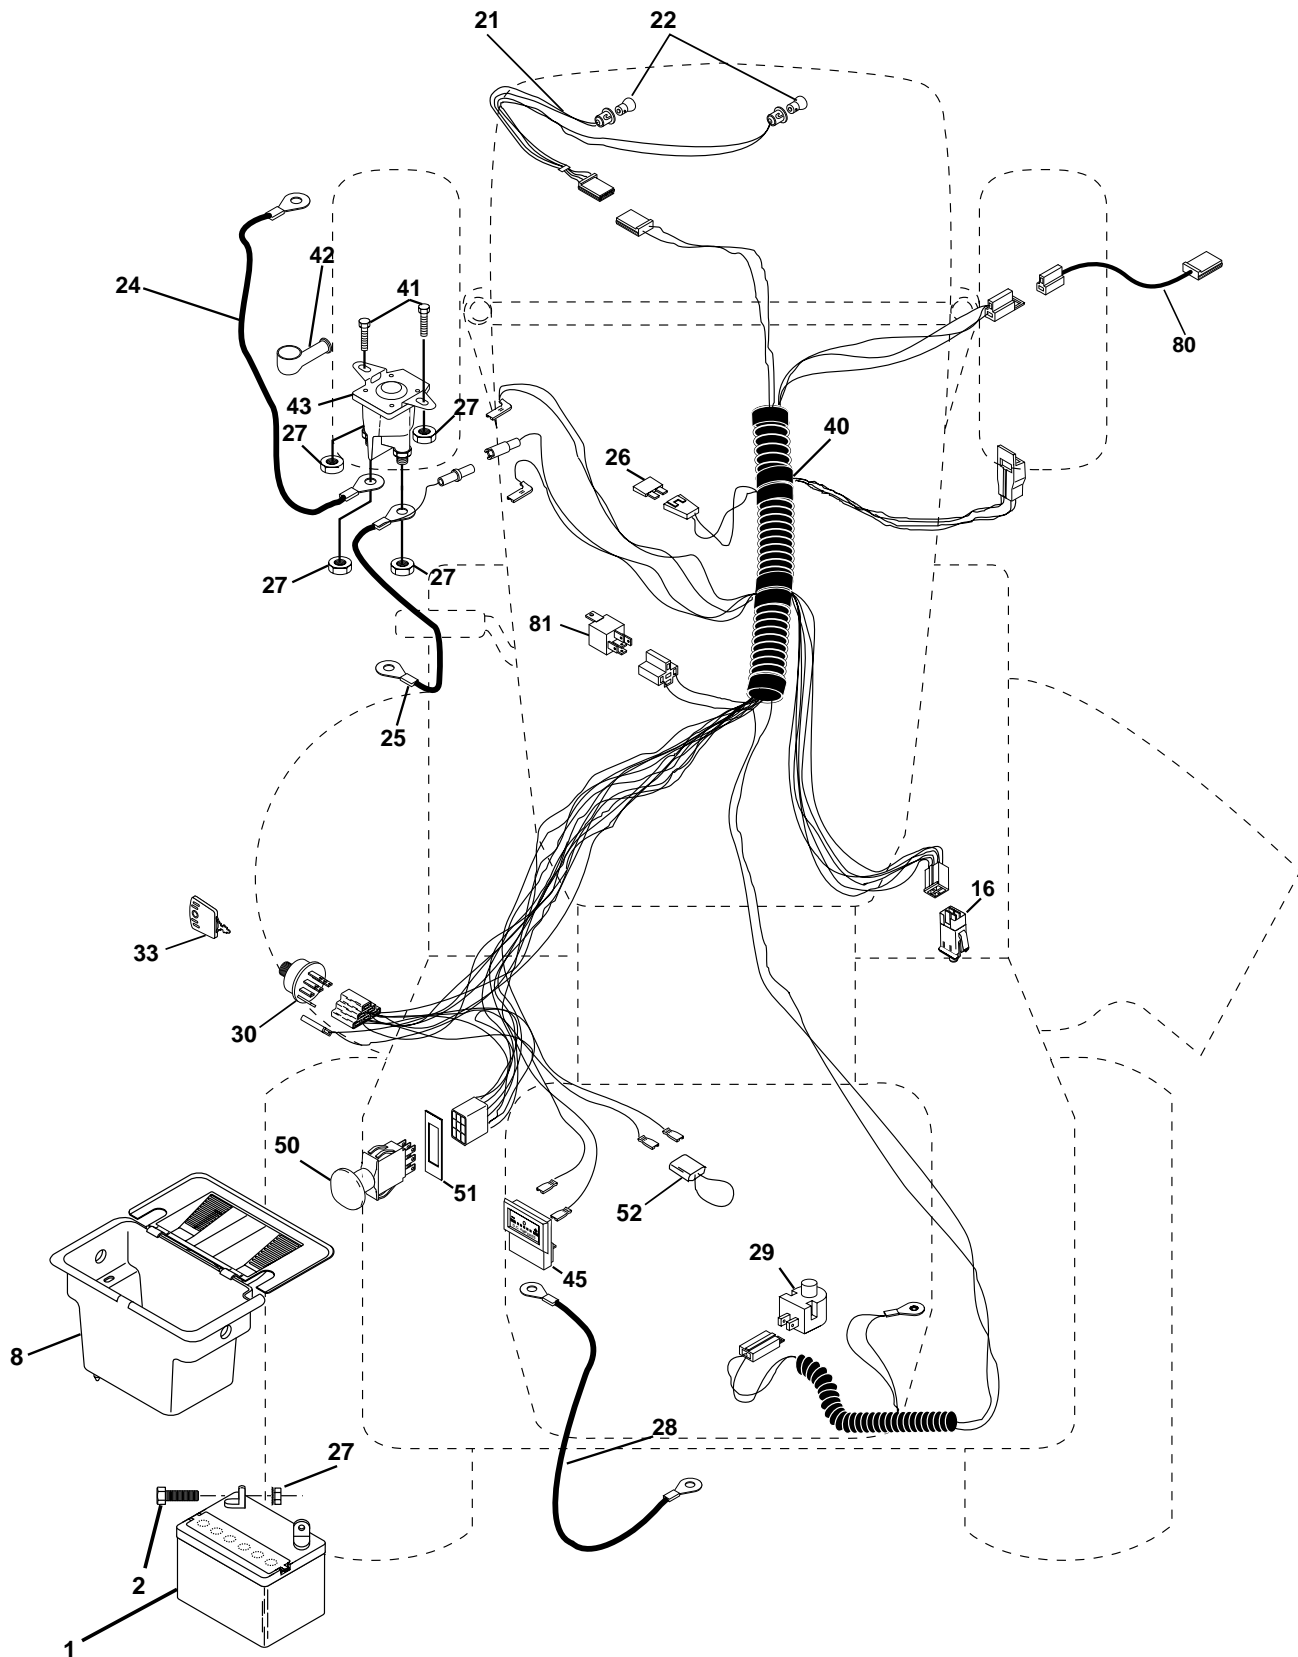

REPAIR PARTS

TRACTOR - MODEL NO. LTH130 (954140107A), PRODUCT NO. 954 14 01-07

ELECTRICAL

REPAIR PARTS

TRACTOR - MODEL NO. LTH130 (954140107A), PRODUCT NO. 9541401-07

ELECTRICAL

KEY NO.	PART NO.	DESCRIPTION
1	532144925	Battery 12 Volt 25 AMP
2	874760412	Bolt Hex Hd 1/4-20unc x 3/4
8	532156417	Case Battery Mech Hinge
16	532153664	Switch Interlock Push-In
20	873350400	Nut Jam Hex 1/4-20 Unc
21	532166181	Harness Asm Light W/4152j
22	532004152	Bulb Light #1156
24	532124780	Cable Battery 6 Ga 11" red
25	532146147	Cable Battery 6 Ga 44" red w/16 wire
26	532166180	Fuse 15 AMP Auto Green
27	873510400	Nut Keps Hex 1/4-20 Unc
28	532124773	Cable Ground 6 Ga 12" black
29	532160784	Switch Plunger Normal OP Olive
30	532163968	Switch Ign
33	532140401	Key Ign Molded
40	532170222	Harness Ign.
41	871110408	Bolt Blk Fin Hex 1/4 - 20 x 1/2
42	532131563	Cover Terminal Red
43	532145673	Solenoid
45	532122822	Ammeter Rectangular 15 Amp
50	532169417	Switch PTO 3PDT Black Delta
51	532140405	Ring Retainer PTO
52	532141940	Protection Wire Loop
80	532146685	Harness Clutch EVX
81	532109748	Relay Asm

NOTE: All component dimensions given in U.S. inches.
1 inch = 25.4 mm.