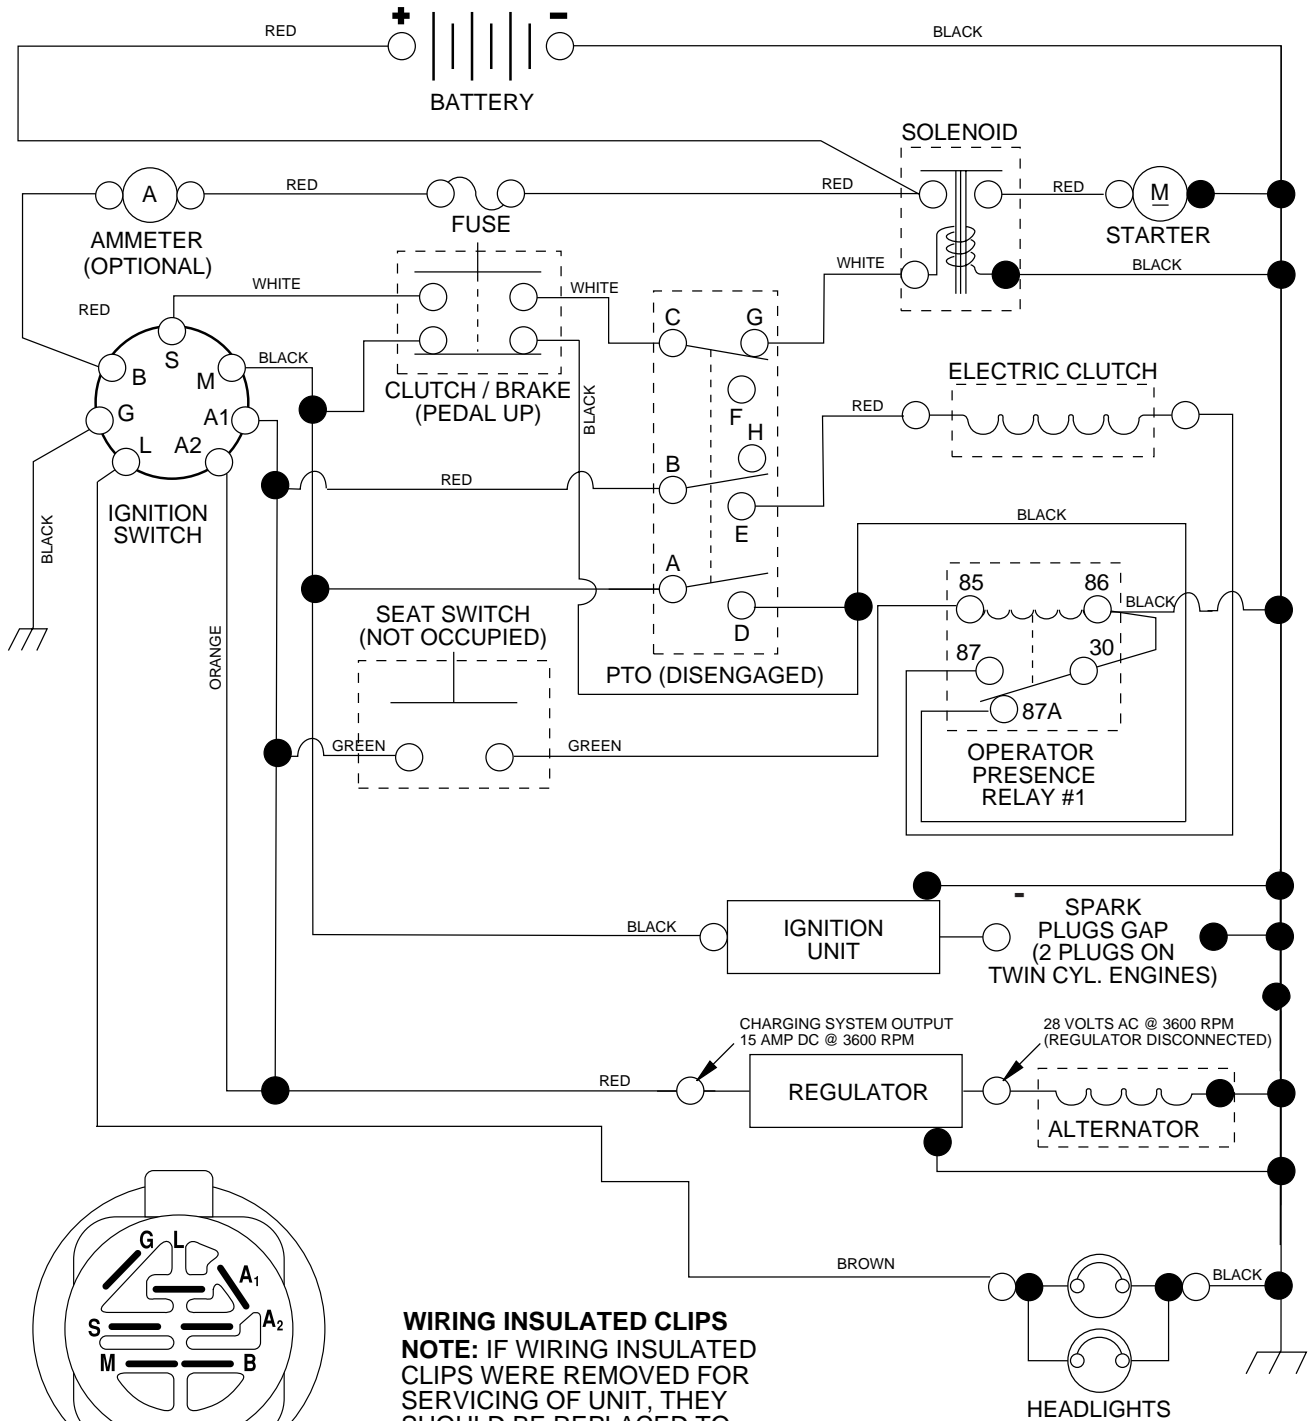

## SCHEMATIC

**IGNITION SWITCH**

POSITION	CIRCUIT	"MAKE"
OFF	M+G+A1	NONE
RUN/LIGHT	B+A1	A2+L
RUN	B+A1	NONE
START	B + S + A1	NONE

**WIRING INSULATED CLIPS**

NOTE: IF WIRING INSULATED CLIPS WERE REMOVED FOR SERVICING OF UNIT, THEY SHOULD BE REPLACED TO PROPERLY SECURE YOUR WIRING.