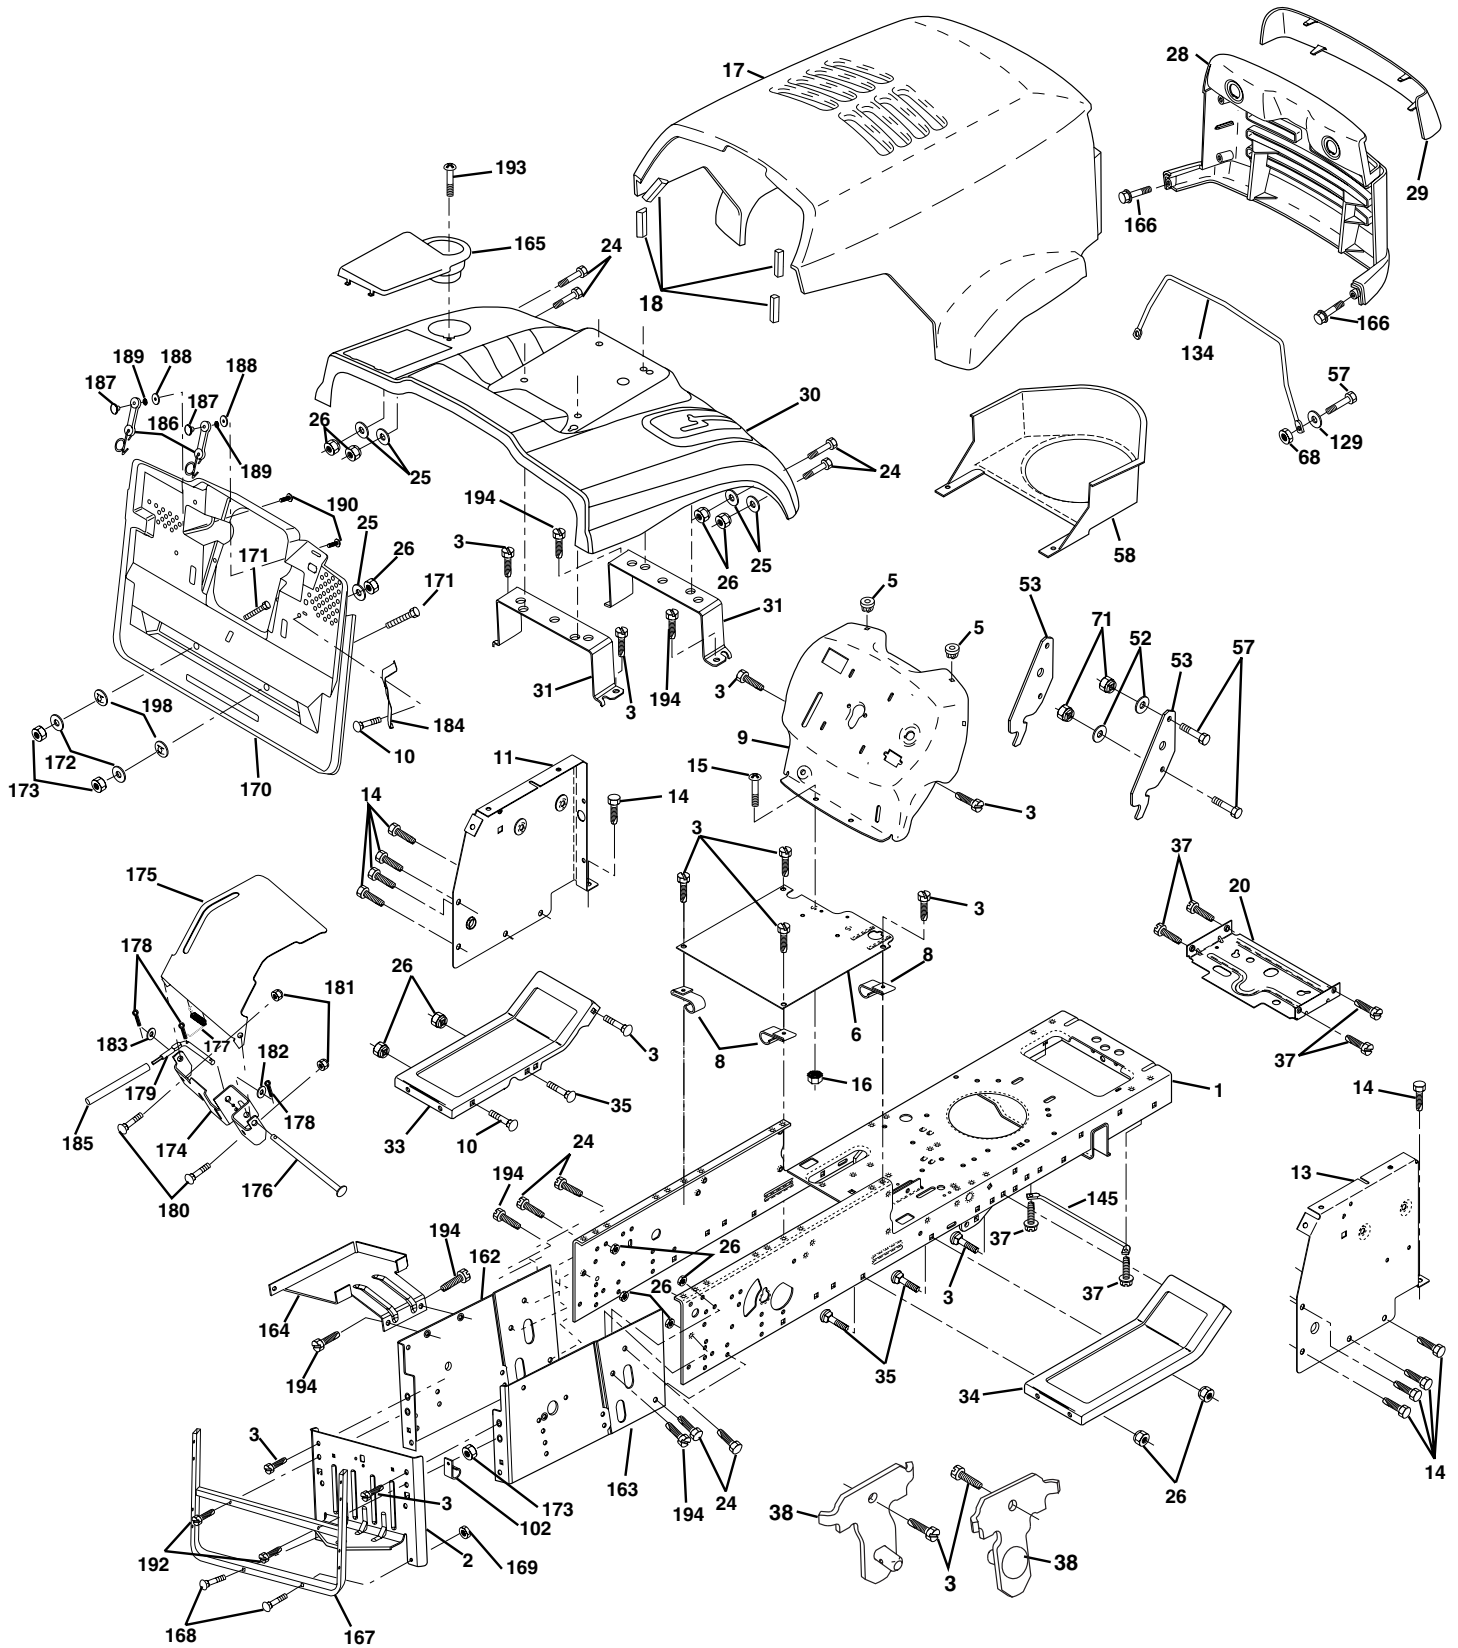

REPAIR PARTS

TRACTOR- -MODEL NO. CT130 (HECT130B) PRODUCT NO. 954 17 00-17
CHASSIS AND ENCLOSURES

REPAIR PARTS

TRACTOR- -MODEL NO. CT130 (HECT130B) PRODUCT NO. 954 17 00-17
CHASSIS AND ENCLOSURES

KEY NO.	PART NO.	DESCRIPTION	KEY NO.	PART NO.	DESCRIPTION
1	532169831	Chassis Stamping	162	532165672	Bracket Exten Chassis Lh CRD
2	532165606	Drawbar	163	532165673	Bracket Exten Chassis Rh CRD
3	817060612	Screw 3/8-16 x 3/4	164	532165605	Support Battery CRD
5	532155272	Bumper Hood/Dash	165	532167979	Cover Battery CRD Lt
6	532155923	Saddle	166	532164863	Screw Hwhd Hi-Lo #13-16 x 3/4
8	532126471	Clip Insulator 13/32 Mtg. Hole	167	532165779	Support Asm. Backplate WLDMNT
9	532171796	Dash	168	872050412	Bolt, RDHD SHT NK 1/4-20 x 1-1/2
10	872140608	Bolt, Carriage 3/8-16 x 3/4	169	532123976	Nut, Lock 1/4 LGE FLG Gr. 5 Zinc
11	532155927	Panel, Dash, L.H.	170	532165607	Cover, Backplate Plastic Black
13	532169118	Panel, Asm. Dash R.H.	171	872140620	Bolt Rdhd Sqnk 3/8-16 x 2-1/2 G. 5
14	817490608	Screw Thdrol 3/8-16 x 1/2	172	819132016	Washer 13/32 x 1-1/4 x 16 Ga.
15	874180512	Screw, Machine, Truss Head 5/16-18 UNC x 3/4	173	873510600	Nut, Keps Hex 3/8-16 UNC
16	873510500	Nut	174	532165939	Bracket Switch FBI CRD
17	532165378	Hood Assembly	175	532166212	Guard Door Rear CRD
18	532126938	Bumper Hood	176	532128600	Pin Hinge Pivot
20	532156437	Plate Mtg. Battery/Fuel Tank	177	532132796	Spring Bagger Top LH Black
24	874780616	Bolt	178	876020312	Pin Cotter 3/32 x 3/4 Cad Zinc
25	819131312	Washer 13/32 x 13/16 x 12 Gauge	179	532165942	Rod Pivot FBI CRD
26	873800600	Nut	180	874760516	Bolt Hex HD 5/16-18 UNC x 1
28	532165379	Grille PL	181	873680500	Nut Crownlock 5/16-18
29	532165380	Lens, Grille	182	532138200	Washer .385 x .625 x 11 Ga.
30	532168428	Fender	183	819131316	Washer 13/32 x 13/16 x 16 Ga.
31	532165156	Bracket, Fender Support	184	532166139	Bracket Actuator Bagger CRD
33	532147203	Footrest, L.H.	185	532165940	Tube Lever Switch FBI CRD
34	532147202	Footrest, R.H.	186	532160793	Latch Asm Mulch/Bagger
35	872110606	Bolt	187	532125004	Nut Weld
37	817490508	Screw Thdrol 5/16-18 x 1/2 TYT	188	819061216	Washer #10
38	532169834	Bracket Asm Pivot Mower Rear	189	810071000	Washer Lock #10
52	819091416	Washer 9/32 x 7/8 x 16 Ga.	190	871161010	Washer Truss Head Phil 10-24 x 5/8
53	532150067	Bracket Pick off LT/PI Husq	192	817490624	Screw Thdrol 3/8-16 x 1-1/4
57	874780412	Bolt, Fin Hex 1/4-20 UNC x .75	193	817070412	Screw Truss 1/4-20 x 3/4 Tap/R
58	532150127	Duct Air Engine Pl/Lt	194	817060612	Screw 3/8-16 x .75
68	873510400	Nut Keps Hex 1/4-20 Unc	198	532168937	Nut Push
71	873680400	Nut Crownlock 1/4-20 Unc	--	532005479	Plug, Button
102	532124996	Clip Line Fuel 13-13/32 Mtg. Hole			
129	819091016	Washer 9/32 x 5/8 x 16 Ga.			
134	532160219	Rod Support Hood Husq P/L			
145	532156524	Rod Pivot Chassis/Hood			

NOTE: All component dimensions given in U.S. inches.
1 inch = 25.4 mm.