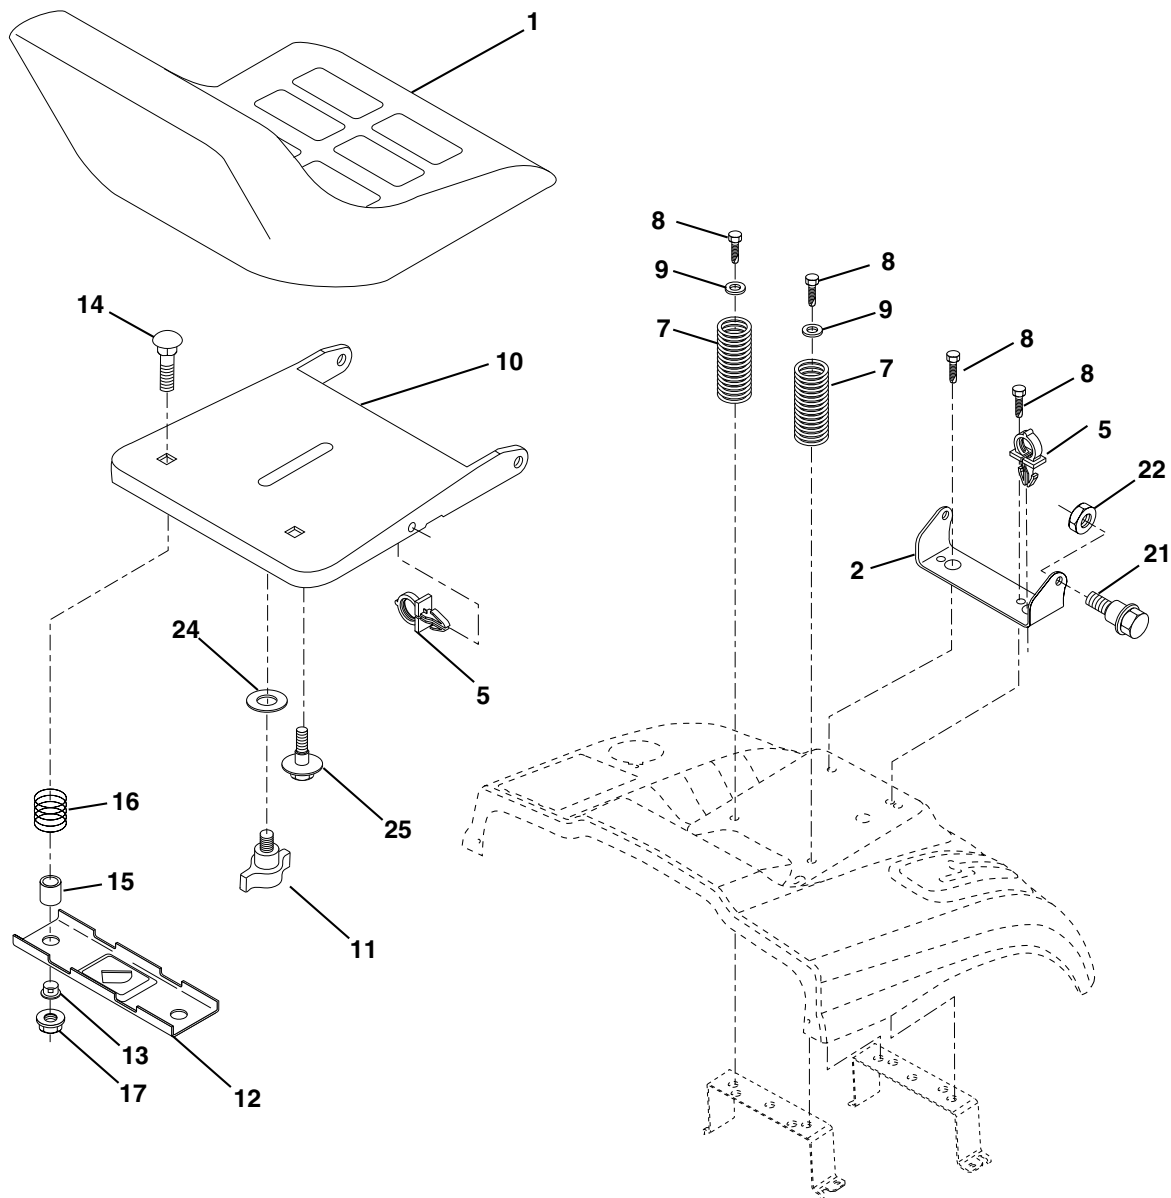

REPAIR PARTS

TRACTOR- -MODEL NO. CT130 (HECT130B) PRODUCT NO. 954 17 00-17
SEAT ASSEMBLY

KEY NO.	PART NO.	DESCRIPTION
1	532140839	Seat
2	532140551	Bracket Pnt Pivot Seat (blk)
5	532145006	Clip Push In Hinged
7	532124181	Spring Seat Cprsn 2 250 Blk Zi
8	817060616	Screw 3/8-16 X 1-1/2
9	819131614	Washer 13/32 X 1 X 14 Ga
10	532155925	Pan Pnt Seat (blk)
11	532166369	Knob Seat Adj. Wingnut
12	532121246	Bracket Pnt Mounting Switch
13	532121248	Bushing Snap Blk Nyl 50 Id

KEY NO.	PART NO.	DESCRIPTION
14	872050412	Bolt Rdhd Sht Nk 1/4-20x1-1/2
15	532134300	Spacer Split
16	532121250	Spring Cprsn Plate SW 1.310 Ga
17	532123976	Nut Lock 1/4 Lge Flg Gr 5 Zinc
21	532153236	Bolt Shoulder 5/16-18 Unc-2A
22	873800500	Nut Hex Lock w/Ins 5/16-18
24	819171612	Washer 17/32 X 1 X 12 Ga.
25	532127018	Bolt Shoulder 5/16-18 X 62

NOTE: All component dimensions given in U.S. inches.
1 inch = 25.4 mm