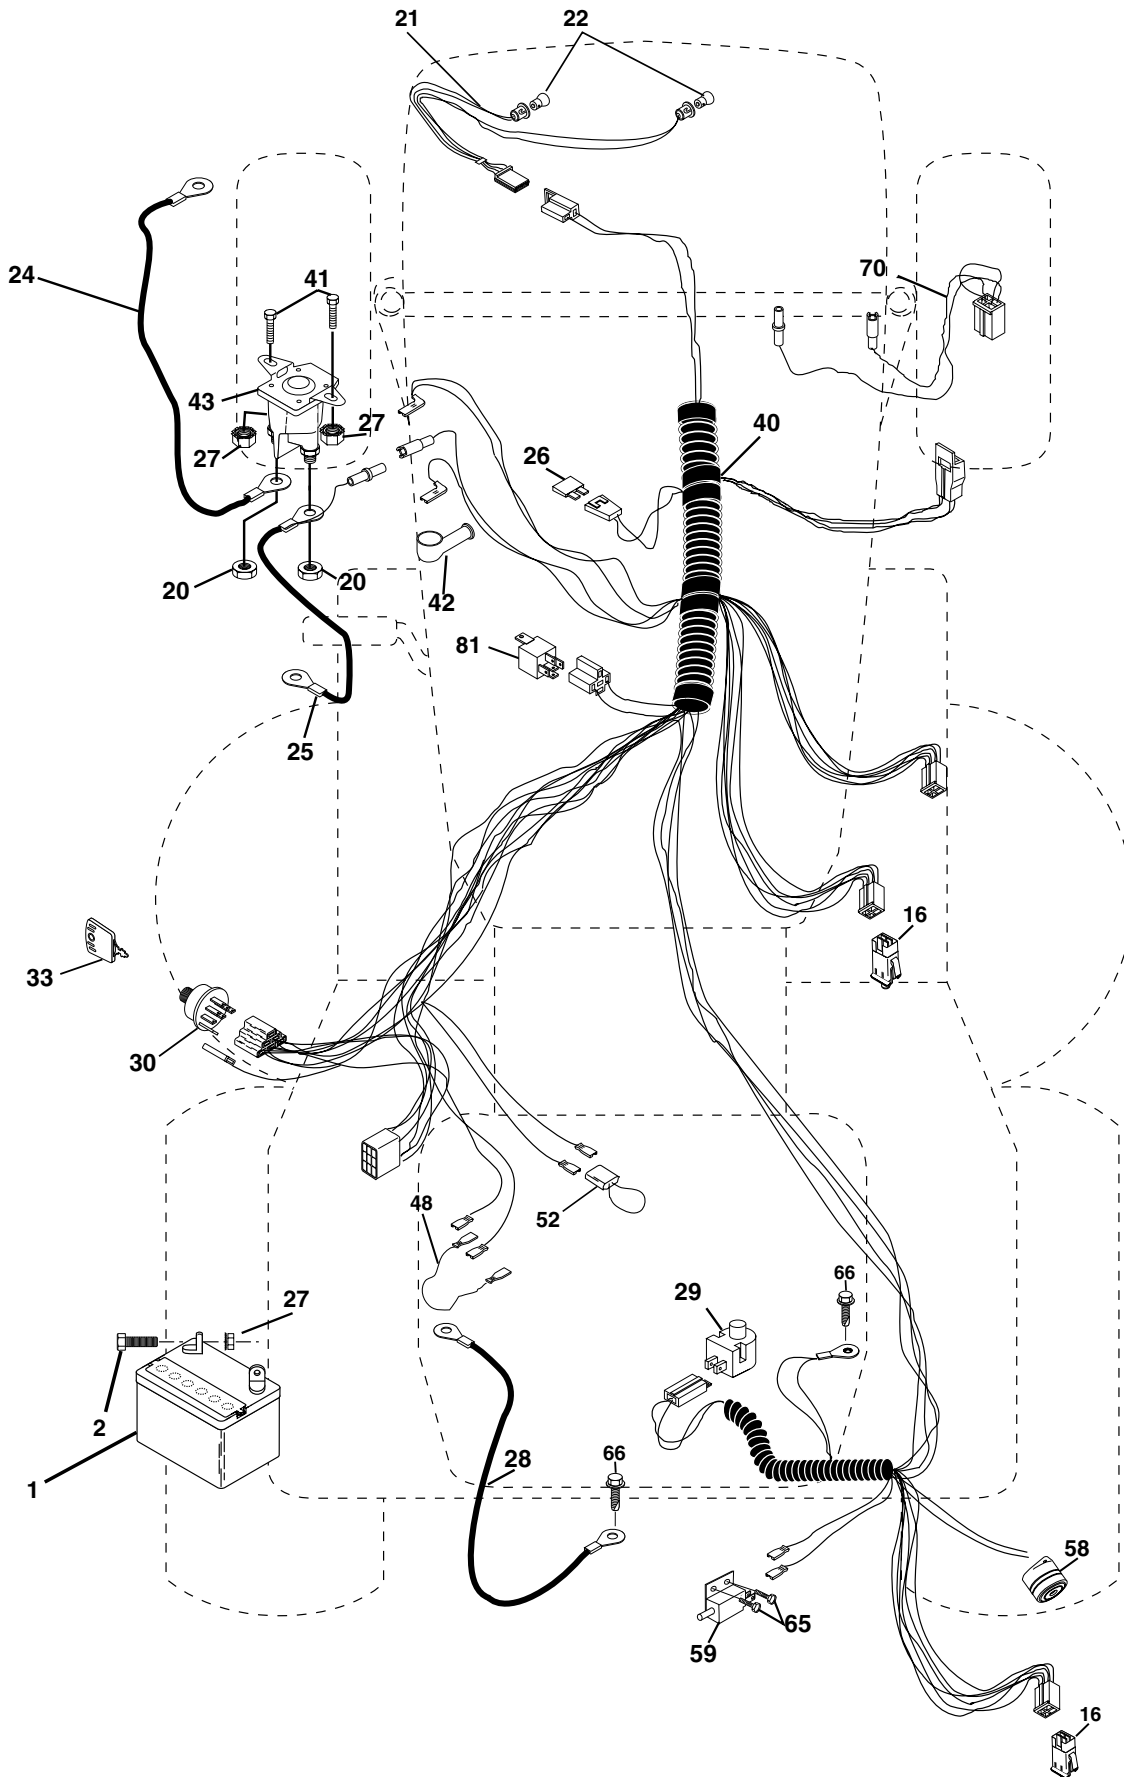

# REPAIR PARTS

TRACTOR- -MODEL NO. CT130 (HECT130B) PRODUCT NO. 954 17 00-17  
ELECTRICAL

# REPAIR PARTS

TRACTOR- -MODEL NO. CT130 (HECT130B) PRODUCT NO. 954 17 00-17  
ELECTRICAL

KEY NO.	PART NO.	DESCRIPTION
1	532144925	Battery 12 Volt 25 AMP Wet
2	874760412	Bolt Hex Hd 1/4-20 Unc X 3/4
16	532153664	Switch Interlock Push-In
20	873350400	Nut Jam Hex 1/4-20 Unc
21	532166181	Harness Asm Light W/4152J
22	532004152	Bulb Light #1156
24	532124780	Cable Starter 6Ga 11" Red
25	532165987	Cable Battery Crd 56" Red
26	532166180	Fuse 15 Amp
27	873510400	Nut Keps Hex 1/4-20 Unc
28	532127725	Cable Ground 6Ga 18" Black
29	532160784	Switch Plunger Normal Op Olive
30	<b>532163968</b>	Switch Ignition
33	<b>532140401</b>	Key Ign Molded
40	<b>532170164</b>	Harness Ign Crd Noram
41	871110408	Bolt Flk Fin Hex 1/4-20 Unc X 1/2
42	532131563	Cover Terminal Red
43	532145673	Solenoid
48	532140844	Adapter Ammeter Rectangular
52	532141940	Protection Wire Loop
58	<b>532169419</b>	Buzzer Crd
59	532166299	Switch FBI CRD
65	817211008	Screw Slftp #10-16 x 1/2 Ty-Ab
66	817490608	Screw Thdrol 3/8-16 x 1/2 Ty-Tt
70	<b>532170244</b>	Harness Engine B&S
81	532109748	Relay Asm

**NOTE:** All component dimensions given in U.S. inches.  
1 inch = 25.4 mm.

# REPAIR PARTS

TRACTOR- -MODEL NO. CT130 (HECT130B) PRODUCT NO. 954 17 00-17  
SEAT ASSEMBLY

KEY NO.	PART NO.	DESCRIPTION
1	532140839	Seat
2	532140551	Bracket Pnt Pivot Seat (blk )
5	532145006	Clip Push In Hinged
7	532124181	Spring Seat Cprsn 2 250 Blk Zi
8	<b>817060616</b>	Screw 3/8-16 X 1-1/2
9	819131614	Washer 13/32 X 1 X 14 Ga
10	532155925	Pan Pnt Seat (blk )
11	532166369	Knob Seat Adj. Wingnut
12	532121246	Bracket Pnt Mounting Switch
13	532121248	Bushing Snap Blk Nyl 50 Id