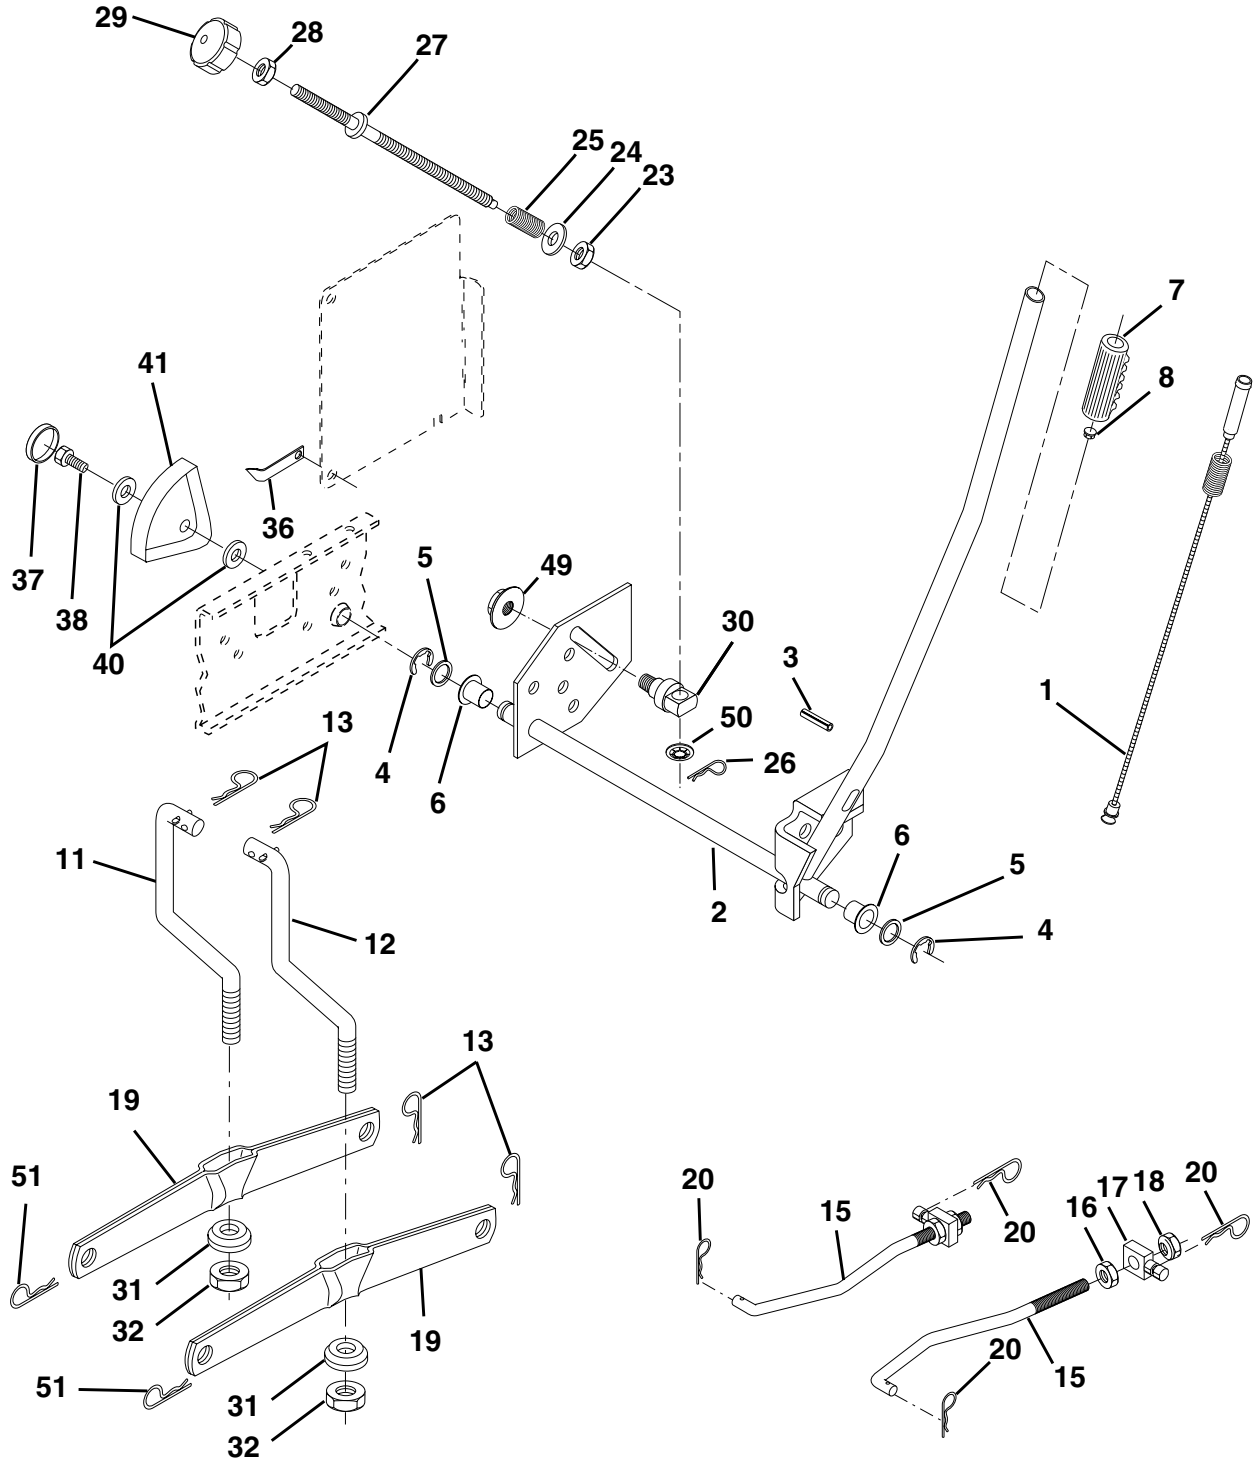

REPAIR PARTS

TRACTOR- -MODEL NO. CT130 (HECT130B) PRODUCT NO. 954 17 00-17
MOWER LIFT

REPAIR PARTS

TRACTOR- -MODEL NO. CT130 (HECT130B) PRODUCT NO. 954 17 00-17
MOWER LIFT

KEY NO.	PART NO.	DESCRIPTION
1	532159460	Washer Asm Inner Spring W/Plunger
2	532159471	Shaft Asm. Lift
3	532105767	Pin Groove
4	812000002	E Ring #5133-62
5	819211621	Washer 21/32 x 1 x 21 Ga.
6	532120183	Bearing Nylon
7	532125631	Grip Handle
8	532124526	Button Plunger Black
11	532165829	Link Asm Lift L.H.
12	532165831	Link Asm Lift R.H.
13	532124670	Retainer Spring
15	532167253	Link Front
16	873350800	Nut Jam Hex 1/2-13 Unc
17	532130171	Trunnion Blk Zinc
18	873800800	Nut Lock W/Wsh 1/2-13 Unc
19	532139868	Arm Suspension Mower
20	532163552	Retainer Spring
23	532110807	Nut Special
24	819131016	Washer 13/32 x 5/8 x 16 Ga.
25	532124874	Spring 2-1/8
26	532169484	Retainer Clip
27	532126971	Rod Adj Lift Zinc
28	873350600	Nut Hex Jam 3/8-16 Unc
29	532138057	Knob Inf 3/8-16 unc
30	532150233	Trunnion Infin Height
31	532140302	Bearing, Pvt. Lift. Spherical
32	873540600	Nut Crownlock 3/8-24
36	532155097	Pointer Height Indicator
37	532123935	Plug Hole Blk
38	817060516	Screw 5/16-18 x 1
40	819112410	Washer 11/32 x 1-1/2 x 10 Ga
41	532123934	Scale Ind Height Blk
49	532145212	Nut Hex flange lock
50	532110452	Nut Push Phos &Oil
51	532124670	Retainer Spring

NOTE: All component dimensions given in U.S. inches
1 inch = 25.4 mm