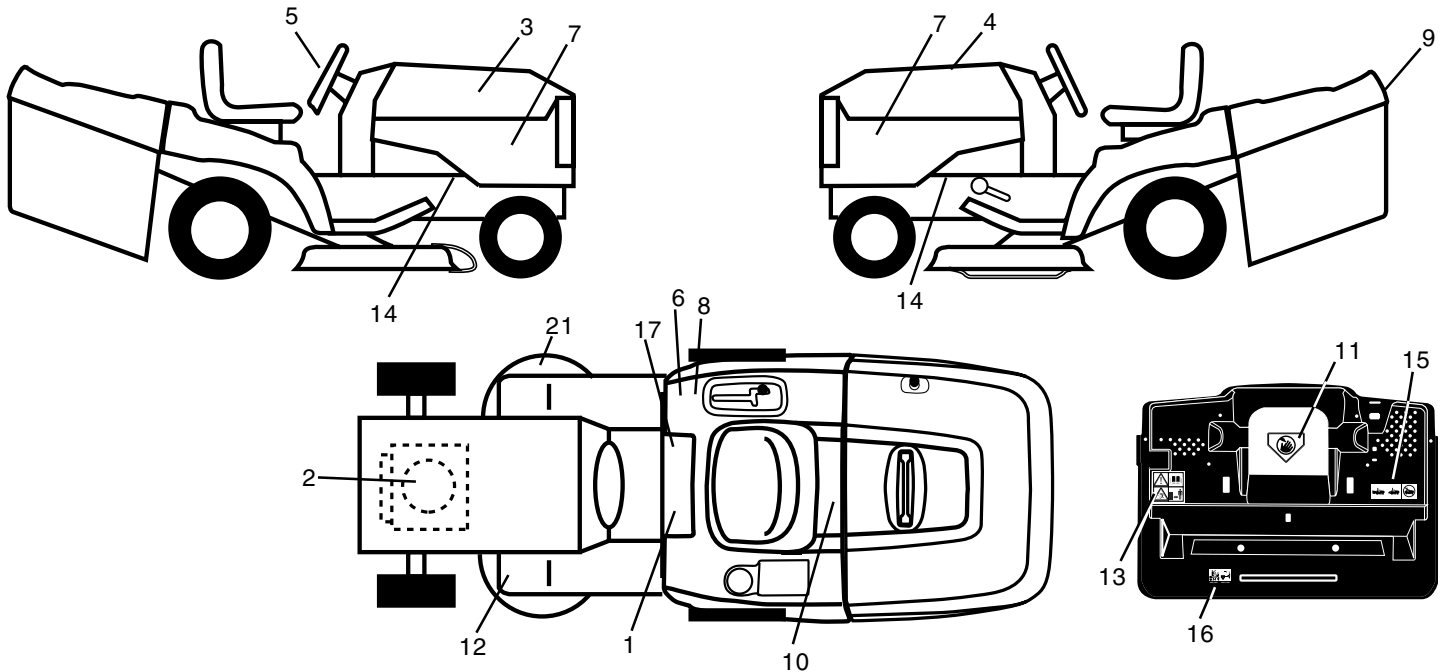

REPAIR PARTS

TRACTOR- -MODEL NO. CT130 (HECT130B) PRODUCT NO. 954 17 00-17

DECALS

KEY NO.	PART NO.	DESCRIPTION
1	532145498	Decal Read Owner's Manual Sym
2	532170848	Decal Hp Engine
3	532167090	Decal Hood Rh
5	532170564	Decal Wheel Logo
4	532167091	Decal Hood Lh
6	532126187	Decal 100 DBA
7	532159713	Decal Panel Side
8	532145437	Decal Europe Stand Ce
9	532150617	Decal Fender Logo
10	532145005	Decal Bat Dan/Poi P/L Sym Wpn
11	532145494	Decal Mower Cut Finger Symbol

KEY NO.	PART NO.	DESCRIPTION
12	532159737	Decal Brake/Clutch Symbol Lt
13	532166959	Decal Warn Back Plate CRD
14	532159736	Decal Chassis Hot Muffler
15	532166961	Decal Oper Bag Presence CRD
16	532162598	Decal Drawbar Load Limit
17	532140837	Decal Saddle Brake Parking
21	532166286	Decal Deck Sch 92 CRD
—	532138311	Decal Lift Handle
—	532171237	Pad Footrest
—	532171431	Manual Operator's (Euro)
—	532171432	Manual Operator's (Scand)