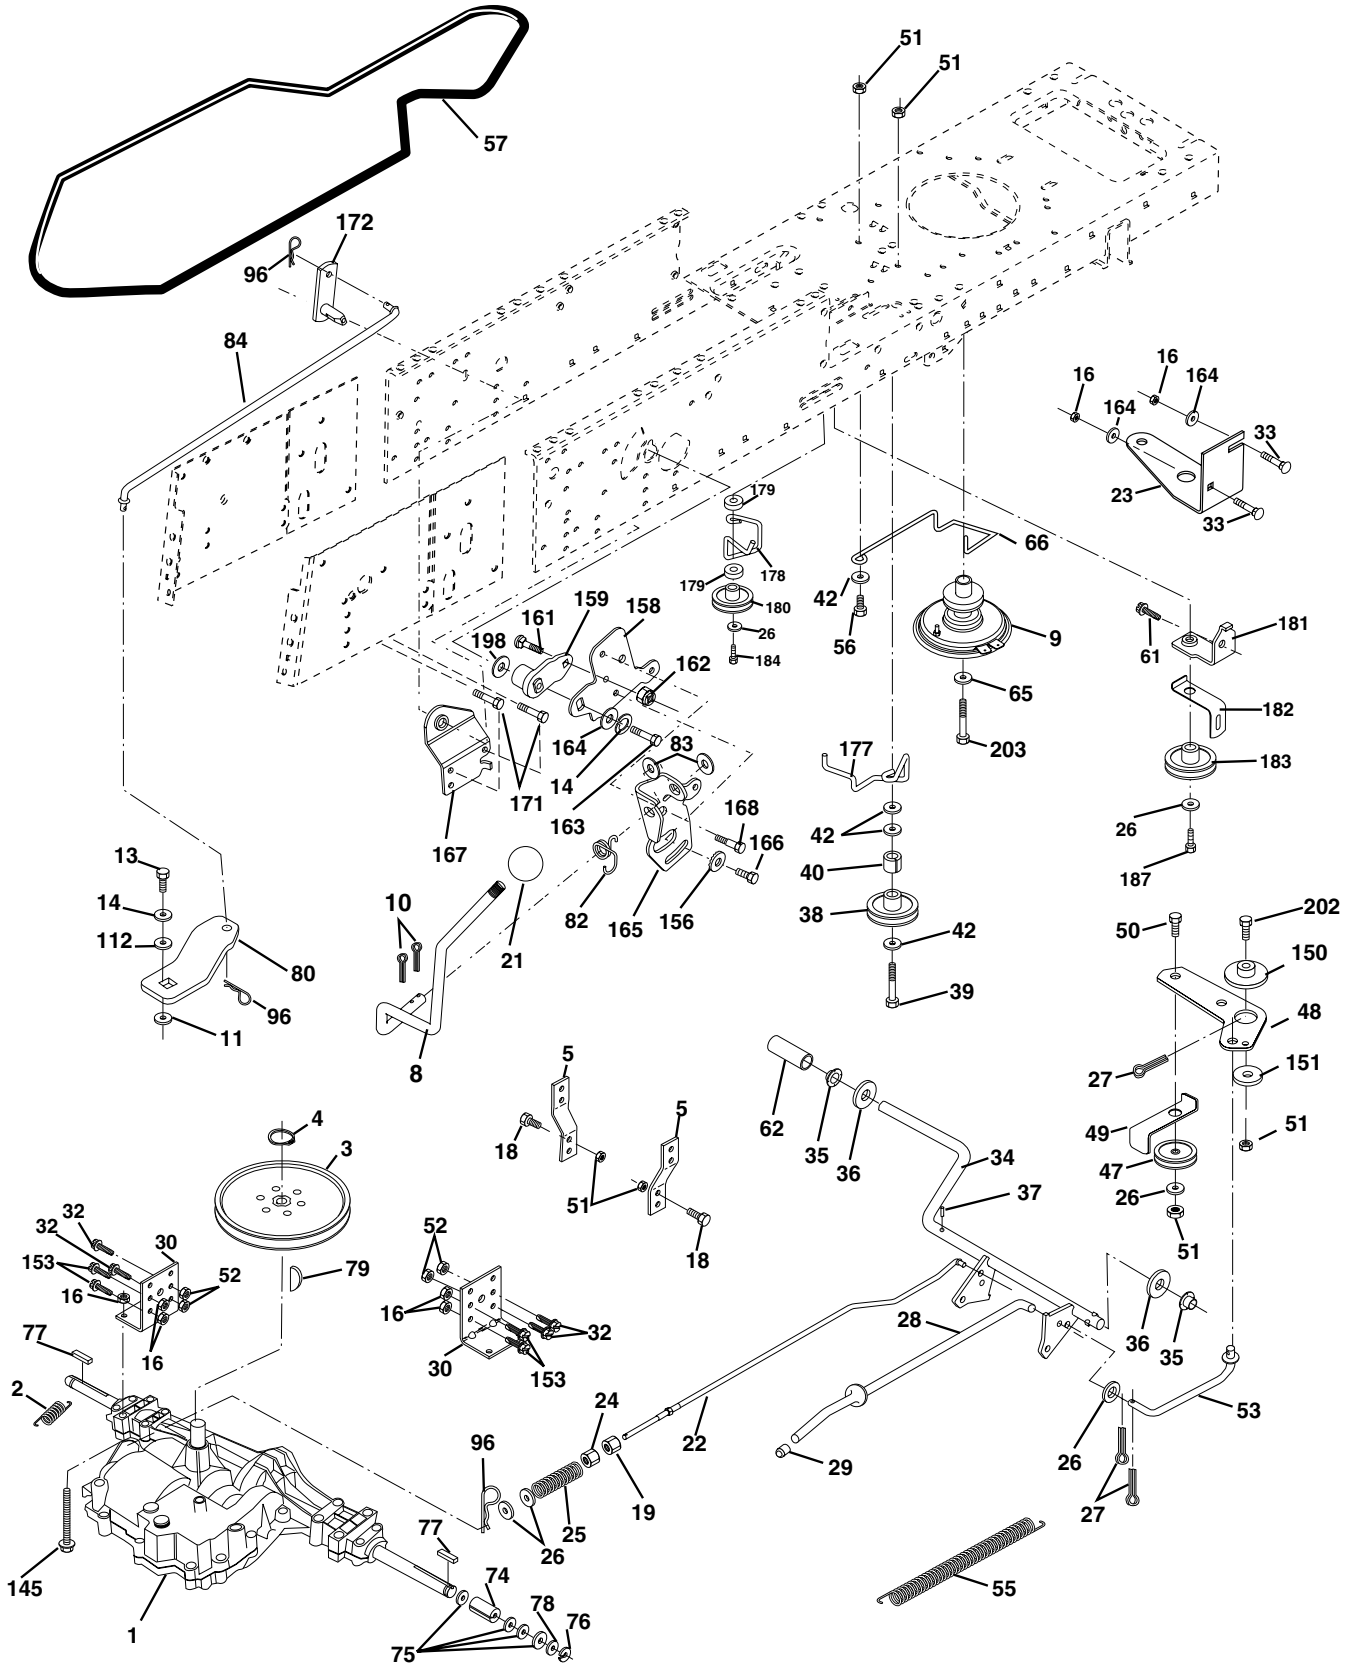

REPAIR PARTS

TRACTOR- -MODEL NO. CT130 (HECT130B) PRODUCT NO. 954 17 00-17
DRIVE

REPAIR PARTS

TRACTOR- -MODEL NO. CT130 (HECT130B) PRODUCT NO. 954 17 00-17
DRIVE

KEY NO.	PART NO.	DESCRIPTION	KEY NO.	PART NO.	DESCRIPTION
1	-----	Transaxle Peerless 206-546 (Order parts from transaxle manufacturer)	63	532145868	Pulley, Clutch elect EVX 1"
2	532146682	Spring Brake Return	65	810040700	Washer
3	532165999	Pulley Transaxle	66	532154778	Keeper, Belt Engine F-Proof
4	812000028	Ring Retainer #5100-62	74	532137057	Spacer Axle
5	532121520	Strap torque 30 degrees	75	532121749	Washer 25/32 x 1-1/4 x 16 Ga.
8	532165619	Rod Shift Fender Adjust Lt	76	812000001	Ring, E
9	532170163	Clutch Asm Noram	77	532123583	Key, Square
10	876020416	Pin, Cotter 1/8 x 1	78	532121748	Washer 25/32 x 1-5/8 x 16 Ga.
11	532105701	Washer Plate Shf .3888 sq hole	79	532125096	Key Woodruff
13	874550412	Bolt 1/4-28 Unf Gr 8 w/patch	80	532145090	Arm Shift PMST 20" Tires
14	810040400	Washer, Lock Hvy Helical	82	532123782	Spring, Torsion
16	873800500	Nut, Lock Hex w/Ins 5/16-18 UNC	83	819171216	Washer 17/32 x 3/4 x 16 Ga.
18	874780616	Bolt Hex 3/8-16 UNC x 1 Gr.5	84	532165621	Link Shift CRD Pmst 18" Tires
19	873800600	Nut, Lock Hex w/Wsh 3/8-16 UNC	96	532124788	Spring, Retainer 1"
21	532121274	Knob Duckhead 1/2-13 Unc Blk	112	819091210	Washer 9/32 x 3/4 x 10 Ga.
22	532165811	Rod, Brake CRD 0650	145	874490540	Bolt Hex FGHD 5/16-18 x Gr 5
23	532171826	Bracket Pnt Clutch Noram	150	532165850	Bushing, Bellcrank Grnd Dr
24	873350600	Nut	151	819133210	Washer 13/32 x 2 x 10 Ga.
25	532106888	Spring, Rod, Brake	153	874760516	Bolt Hex Hd 5/16-18 Unc x 1
26	819131316	Washer 13/32 x 13/16 x 16 Ga.	156	532166002	Washer Srrd 5/16 ID x 1.125
27	876020412	Pin, Cotter 1/8 x 3/4	158	532165589	Bracket Shift Mount
28	532145204	Rod, Parking Brake	159	532165494	Hub Tapered Flange Shift Lt
29	532071673	Cap, Parking Brake	161	872140406	Bolt Rdhd Sqnk 1/4-20 x 3/4 Gr 5
30	532130807	Bracket, Mfg. Transaxle	162	873680400	Nut Crownlock 1/4-20 Unc
32	874760512	Bolt Hex 5/16-18 UNC x 3/4	163	874780416	Bolt Hex Fin 1/4-20 Unc x 1 Gr 5
33	872140516	Bolt Rdhd Sqnk 5/16-18 Unc x 3/4	164	819091010	Washer 5/8 x .281 x 10 Ga.
34	532165496	Shaft, Asm Pedal Foot CRD	165	532165623	Bracket Pivot Lever
35	532120183	Bearing, Nylon	166	532166880	Screw 5/16-18 x 5/8
36	819211616	Washer 21/32 x 1 x 16 Ga.	167	532165588	Bracket Support Shift CRD
37	532124963	Pin, Roll 3/16 x 1"	168	532165492	Bolt Shoulder 5/16-18 x .561
38	532165936	Pulley, Flat	171	817490608	Screw Thdrol 3/8-16 x 1/2 Ty-Tt
39	872110622	Bolt Rdhd 3/8-16 UNC x 2-3/4 Gr. 5	172	532165635	Shaft Asm Shift Front CRD PMST
40	532124965	Spacer, Split 395 x 59 Bzp	177	532165932	Keeper Flat Idler 3.06" CRD
42	819131312	Washer 13/32 x 13/16 x 12 Ga.	178	532165933	Keeper Belt Idler 1.88" CRD
47	532127783	Pulley, Idler, V Groove Plasic	179	532120958	Washer Sintered
48	532154407	Bellcrank Clutch Grnd Drv	180	532165630	Pulley Flat Composite 3.06"
49	532123205	Retainer, Belt Style Spring	181	532165797	Bracket Idler Ground Drive CRD
50	874760624	Bolt Hex Hd 3/8-16 UNC x 1-1/2	182	532165634	Keeper Belt 2.5" Od V-Idler CRD
51	873680600	Nut, Crownlock 3/8-16 UNC	183	532165626	Pulley V-Idler 2.50" Od CRD
52	873680500	Nut Crownlock 5/16-18	184	817490644	Screw Hexwsh Thdrol 3/8-16 x 2-3/4
53	532105710	Link, Clutch 7.66	187	817490620	Screw Thdrol 3/8-16 x 1-1/4
55	532105709	Spring, Return, Clutch	188	532110436	Bushing Snap Split Blk
56	874760620	Bolt, Hex 3/8-16 UNC x 1-1/4	198	532169593	Washer Nyl 7/8 ID x .105" Hyd CRD
57	532165631	V-Belt Kev PMST CRD	202	872110612	Bolt Carr Sh 3/8-16 x 1/2 Ty-Tt
61	817060612	Screw 3/8-16 x 3/4	203	871170780	Bolt Hex 7/16-20 x 5
62	532123533	Cover, Pedal