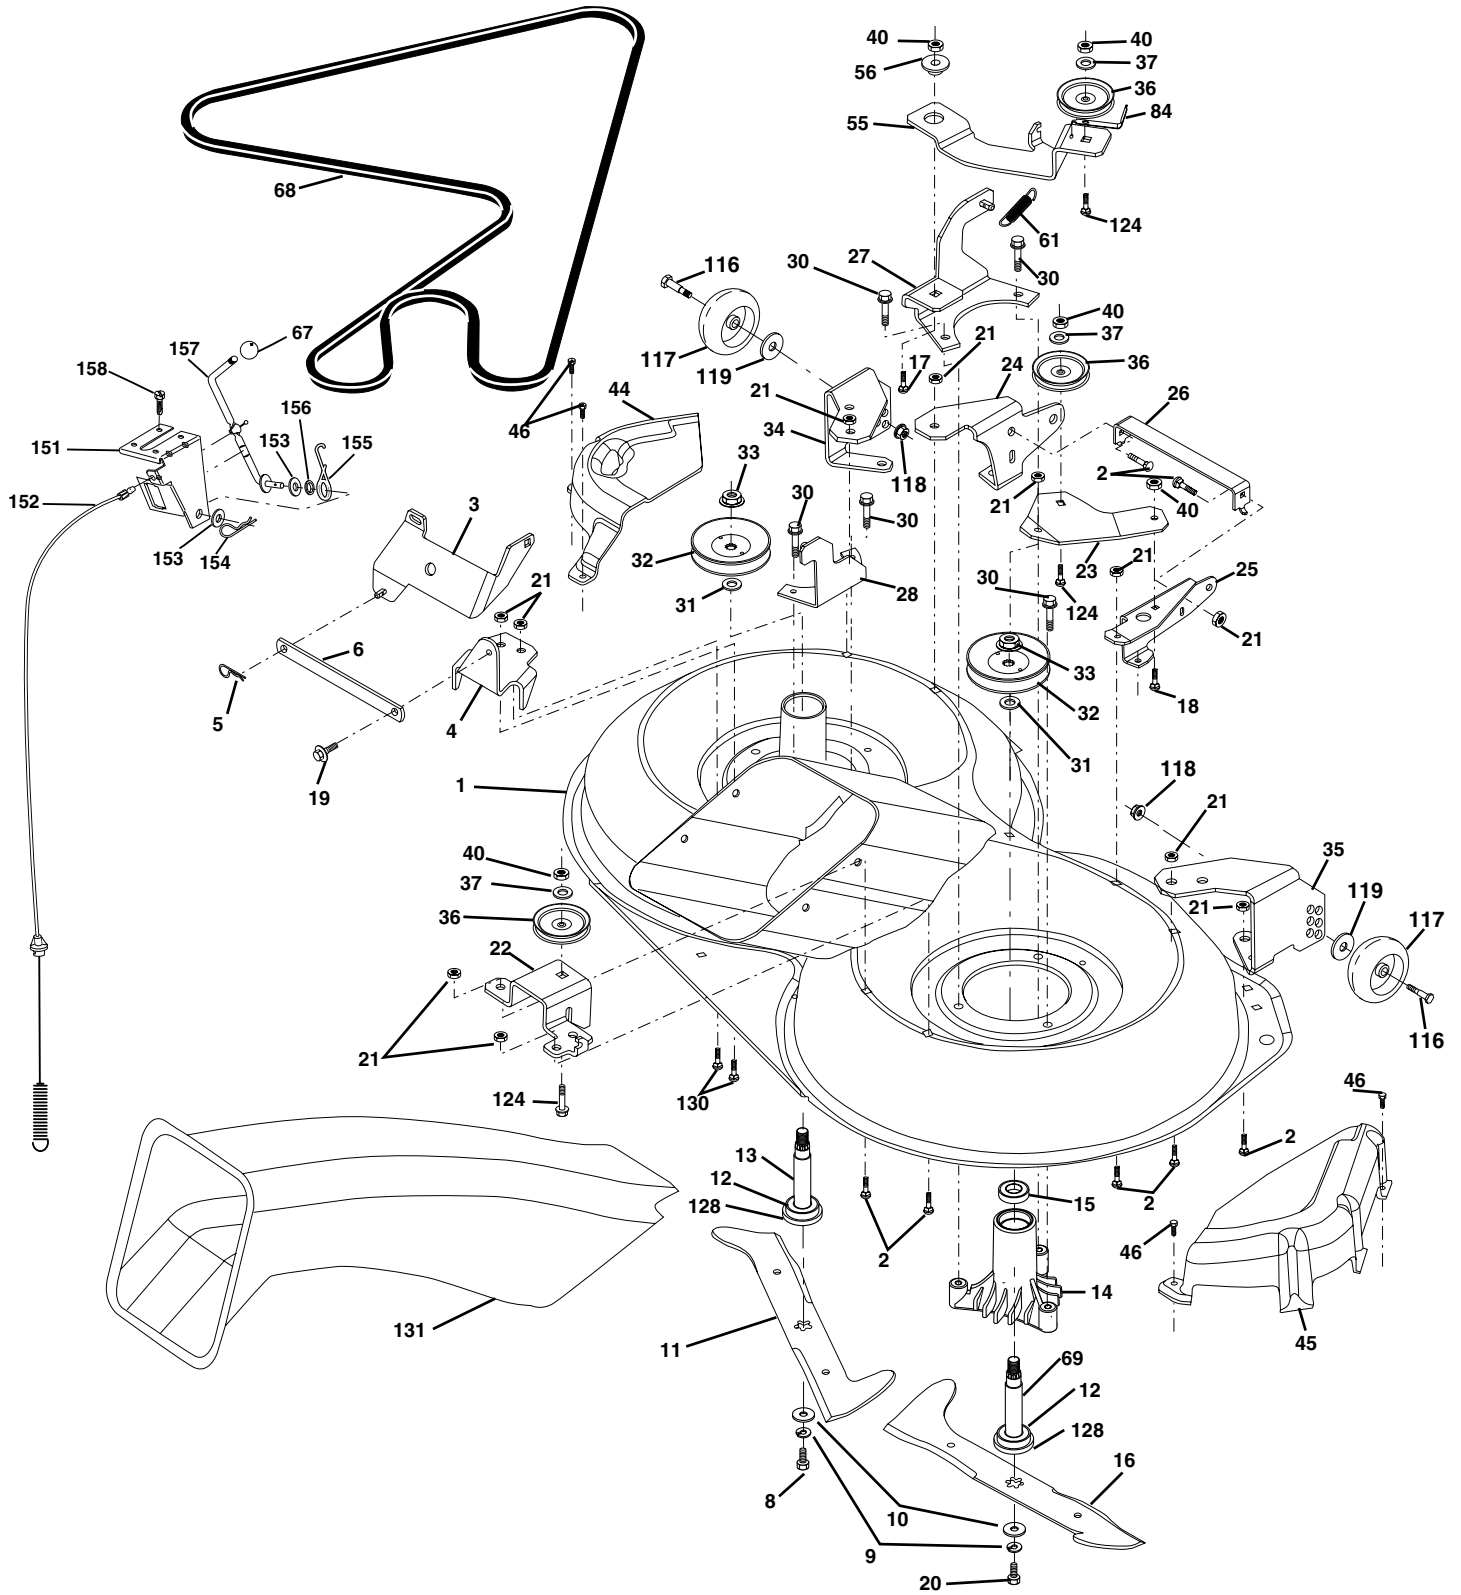

REPAIR PARTS

TRACTOR- -MODEL NO. CT130 (HECT130B) PRODUCT NO. 954 17 00-17
MOWER

REPAIR PARTS

TRACTOR- -MODEL NO. CT130 (HECT130B) PRODUCT NO. 954 17 00-17
MOWER

KEY NO.	PART NO.	DESCRIPTION	KEY NO.	PART NO.	DESCRIPTION
1	532165552	Housing Asm. Mower 92 CRD	37	819131316	Washer 11/32 x 13/16 x 16 Ga
2	872140506	Bolt Rdhd Sqnk 5/16-18 Unc x 3/4	40	873680600	Nut Crownlock 3/8-16 Unc
3	532165569	Bracket Asm. S-Bar Chass 92 CRD	44	532165724	Cover Mandrel Lh 92 CRD
4	532165558	Bracket Bar Sway Deck 92 CRD	45	532165556	Cover Mandrel Rh 92 CRD
5	532124670	Retainer Spring	46	532137729	Screw Thd Roll 1/4-20 x 5/8
6	532165557	Bar Sway 92 CRD	55	532165445	Arm Idler 92 CRD
8	532850857	Bolt 3/8-24 x 1.25 Gr8 Patched	56	532165723	Spacer Retainer Mower
9	810030600	Washer Lock Hvy 3/8 Unplated	61	532165945	Spring Tension Belt
10	532140296	Washer Hard Blade Mower vented	67	532106932	Knob Rd 3/8-16 Plstc Thds Blk
11	532170037	Blade 3-1 Lh 92 CRD	68	532165555	Hex-Belt 92 Mower 105AA
12	532129895	Bearing Ball #6204 (Mandrel)	69	532165482	Shaft Asm W/Lwr Brg Rh Thd CRD
13	532137645	Shaft Asm. W/Lower Bearing	84	532156085	Keeper Belt Idler
14	532128774	Housing Mandrel Vented (Machd)	116	532137644	Bolt Shoulder
15	532110485	Bearing Ball Mandrel	117	532133957	Wheel Gage Donut Wide
16	532170038	Blade 3-1 Rh 92 CRD	118	873930600	Nut Centerlock 3/8-16 Unc
17	872140610	Bolt Carriage 3/8-16 x 1-1/4	119	819121414	Washer 3/8 x 7/8 x 14 Ga.
18	872110608	Bolt Rdhd Sqnk 3/8-16 x 1 Gr5	124	872110612	Bolt Carr Sh 3/8-16 x 1-1/2 Gr5
19	532132827	Bolt Shoulder 5/16-18 Thd Form	128	532153390	Washer Felt
20	532165484	Bolt 3/8-24 x 1.25 Gr8 Ptch Lhthd	130	872110506	Bolt Rdhdsqnk 5/16-18 Unc x 3/4
21	873680500	Nut Crown Lock 5/16-18	131	532165661	Chute Bagger CRD 92cm
22	532165243	Bracket Idler Sprt RR 92 CRD	151	532169670	Bracket Clutch Cable
23	532165446	Bracket Idler Sprt RF 92 CRD	152	532170300	Cable Clutch CRD
24	532165242	Bracket Suspension LF 92 CRD	153	532169674	Washer Flat 3/8" Type B
25	532165244	Bracket Suspension RF 92 CRD	154	532169675	Spring Retainer
26	532165237	Brace Support Susp Frt CRD	155	532169671	Spring Retention
27	532165568	Bracket Asm. Susp RR 92 CRD	156	532169672	Spacer Clutch Cable
28	532165567	Bracket Asm. Susp LR 92 CRD	157	532169669	Rod Clutch Cable 3/8"
30	532157722	Screw Thd Rolling Washer Head	158	817720410	Screw Hex Thd Cut 1/4-20 x 5/8
31	532129963	Washer Spacer Mower Vented	-	532130794	Mandrel Asm Service
32	532153531	Mandrel Pulleys 36 & 46	-	532165579	Mandrel Asm CRD Lh Threads SVC
33	532137266	Nut Flg Top Lock Cntr B 9/16	-	532165578	Deck Mower Complete
34	532165239	Bracket Gauge Wheel Lf 92 CRD			
35	532165238	Bracket Gauge Wheel Rf 92 CRD			
36	532146763	Pulley Idler V-Groove Dim 4.25			

NOTE: All component dimensions given in U.S. inches
1 inch = 25.4 mm