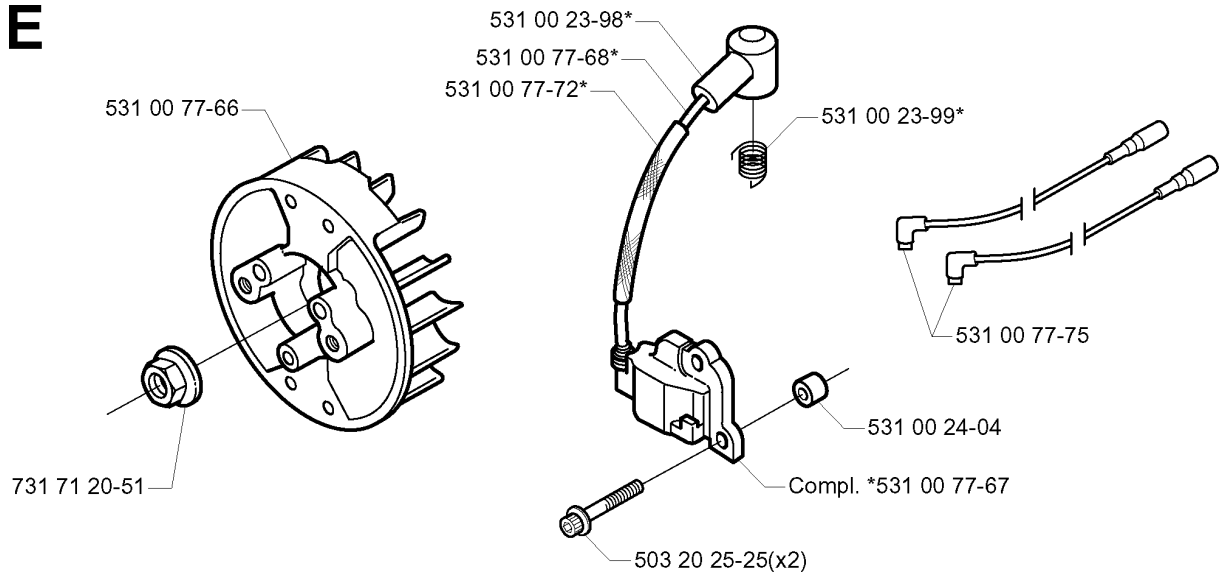

N

HARNES

142 RB, 2000-05

Part No	Description	Remark	QTY KIT
503 20 02-16	SCREW IHSCFM		2
503 20 02-40	SCREW IHSCFM		2
503 73 86-01	HARNES		1
531 00 77-19	FRAME		1
531 00 77-20	BRACKET		1
531 00 77-21	BEARING HOUSING		1
531 00 77-22	ABSORBER		1
531 00 77-89	PLATE		1
531 00 79-17	NUT		1
725 23 25-71	SCREW EHHM		3
725 23 31-71	SCREW EHHM		4
725 53 66-06	SCREW IHSCM		1
731 71 14-51	HEXAGON NUT FLANGE		4
731 71 16-51	HEXAGON NUT FLANGE		3
731 71 16-51	HEXAGON NUT FLANGE		1
731 71 16-51	HEXAGON NUT FLANGE		3
738 21 01-02	BALL BEARING		1

E

IGNITION SYSTEM

142 RB, 2000-05

Part No	Description	Remark	QTY KIT
503 20 25-25	SCREW IHSCM		2
531 00 23-98	SPARK PLUG CONNECTION		1
531 00 23-99	SPRING		1
531 00 24-04	SPACER		1
531 00 77-66	FLYWHEEL		1
531 00 77-67	IGNITION MODULE		1
531 00 77-68	CABLE		1
531 00 77-72	PROTECTOR		1
531 00 77-75	CABLE		1
731 71 20-51	HEXAGON NUT FLANGE		1