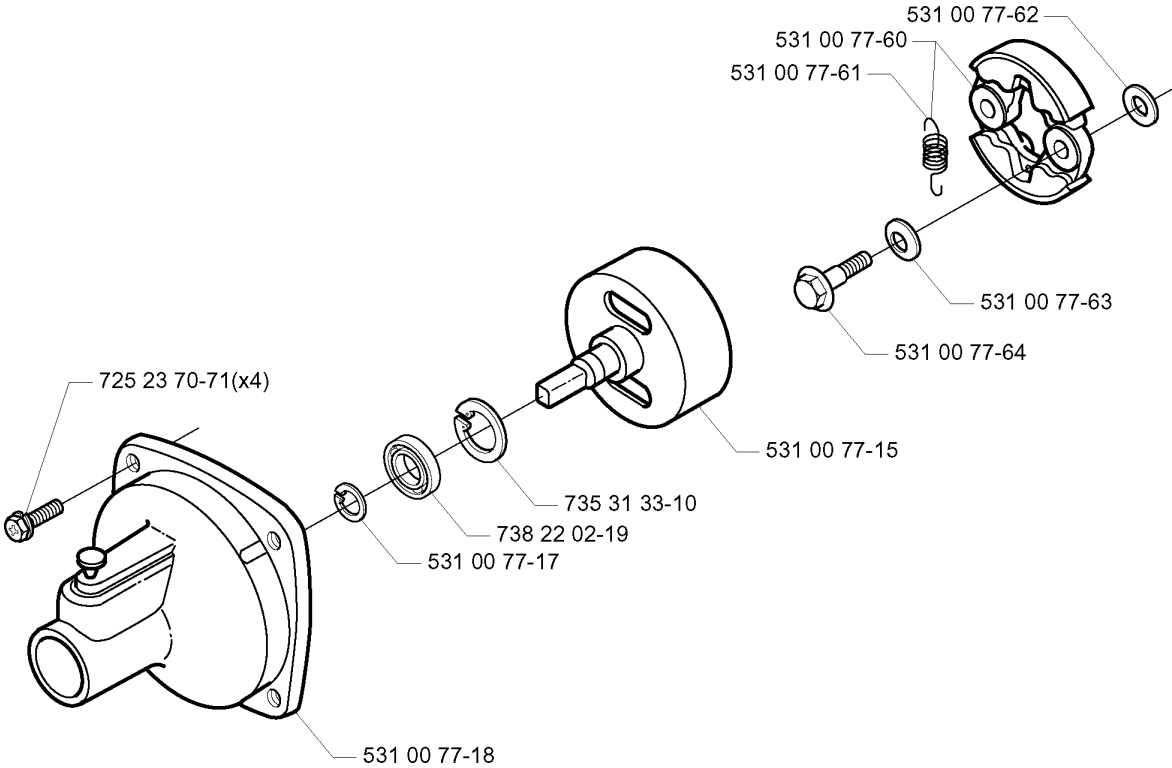

B 142 RB
BEVEL GEAR

BEVEL GEAR

142 RB, 2000-05

Ref	Part No	Description	Remark	QTY	KIT
1	725 23 66-71	SCREW EHHM		1	20
2	725 23 74-71	SCREW EHHM		1	20
3	590 26 85-01	SCREW		1	20
4	587 74 26-01	BALL BEARING		1	20
5	590 26 86-01	GEAR WHEEL SHAFT		1	20
7	587 74 28-01	BALL BEARING		1	20
8	587 74 29-01	CIRCLIP		1	20
9	587 74 30-01	SEALING		1	20
11	590 26 83-01	CARRIER		1	20
12	531 00 78-90	FLANGE		1	20
13	502 29 11-01	NUT BLADE		1	20
14	588 23 52-01	GEAR HOUSING		1	20
15	590 26 99-01	PINION		1	20
16	738 21 00-00	BALL BEARING		1	20
17	738 21 00-01	BALL BEARING		1	20
18	735 31 12-00	CIRCLIP		1	20
19	735 31 27-10	CIRCLIP		1	20
20	588 23 51-01	GEARBOX ASSY		1	
21	502 02 61-01	STOP		1	

P *compl 531 00 77-90

Walbro WYJ 73

CARBURETOR DETAILS

142 RB, 2000-05

Part No	Description	Remark	QTY KIT
531 00 24-29	DIAPHRAGM		1
531 00 24-36	PRIMER		1
531 00 24-39	RETAINING RING		1
531 00 24-42	CONNECTION		1
531 00 24-43	SCREW		1
531 00 24-43	SCREW		1
531 00 24-45	NUT		1
531 00 24-51	GASKET		1
531 00 41-43	SCREW		1
531 00 48-36	MOULDING		1
531 00 48-37	SPÄNNHJUL		1
531 00 77-90	CARBURETTOR		1
531 00 77-91	RING		1
531 00 77-92	JET	#50 STD.	1
531 00 77-93	HOUSING		1
531 00 77-94	GASKET		1
531 00 77-95	HOUSING		1
531 00 77-96	PLATE		1
531 00 77-97	SCREW		1
531 00 77-98	THROTTLE		1
531 00 77-99	PLUG		1
531 00 78-02	GASKET		1
531 00 78-77	JET	#48	1
531 00 78-78	JET	#49	1
531 00 78-79	JET	#51	1
531 00 78-80	JET	#52	1
531 00 79-39	BRACKET		1

H

CLUTCH

142 RB, 2000-05

Part No	Description	Remark	QTY KIT
531 00 77-15	CLUTCH DRUM		1
531 00 77-17	RETAINING RING		1
531 00 77-18	CLUTCH COVER		1
531 00 77-60	CLUTCH		1
531 00 77-61	SPRING		1
531 00 77-62	WASHER		1
531 00 77-63	WASHER		1
531 00 77-64	SCREW		1
725 23 70-71	SCREW EHHM		4
735 31 33-10	CIRCLIP		1
738 22 02-19	BALL BEARING		1