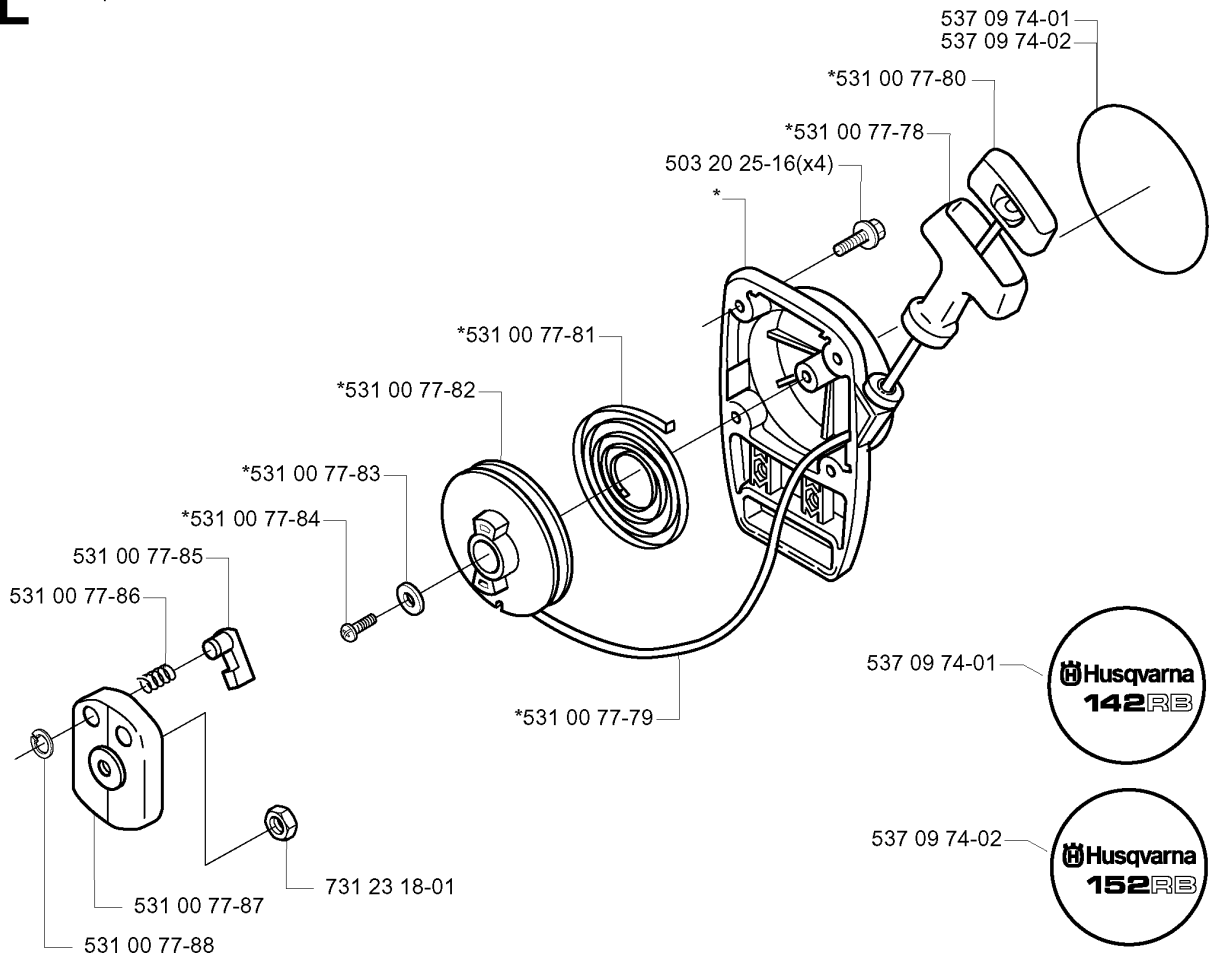

L *compl 531 00 77-77