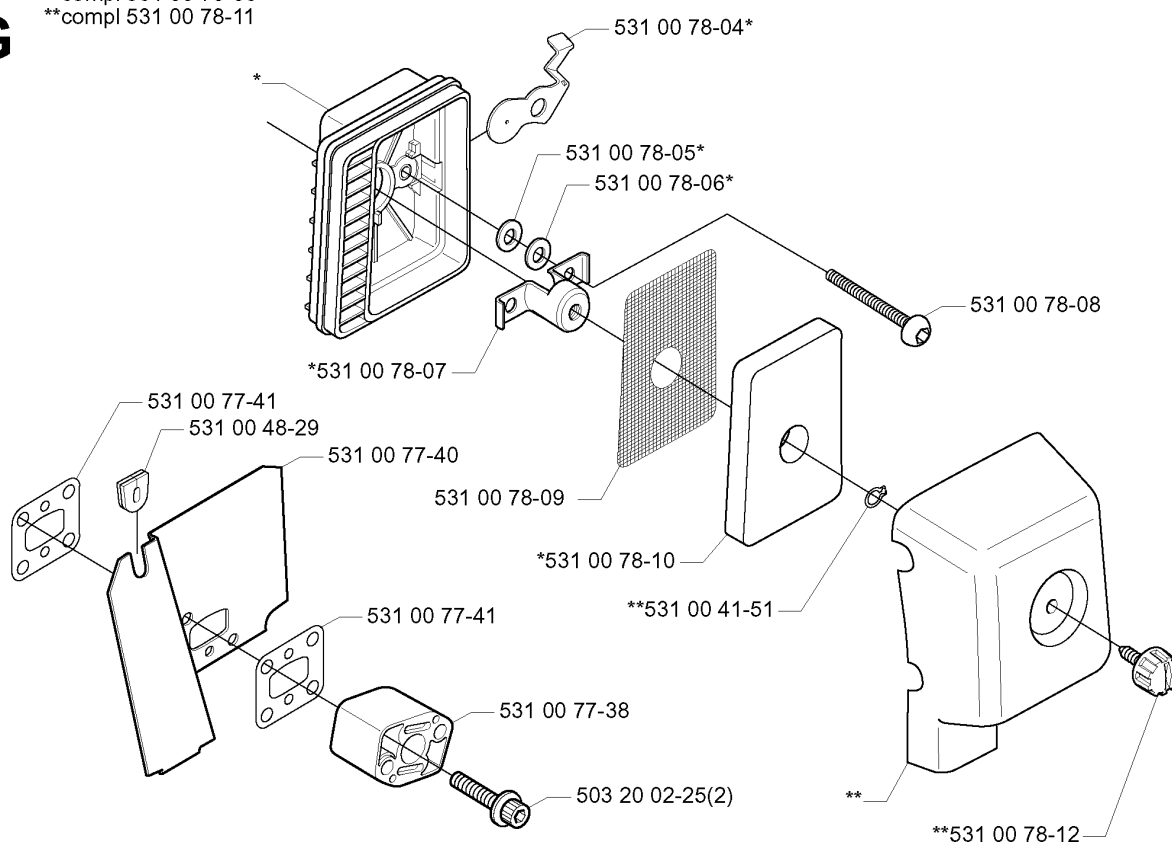

502 21 58-01

502 03 55-02

531 00 78-19

502 19 30-01

502 03 55-03

ACCESSORIES

142 RB, 2000-05

Part No	Description	Remark	QTY KIT
501 31 40-01	SPANNER OPEN-ENDED		1
502 03 55-02	TRANSPORTSKYDD KPL		1
502 03 55-03	TRANSPORT GUARD		1
502 19 30-01	COMBI TOOL		1
502 21 58-01	L-NYCKEL		1
503 97 64-01	GREASE		1
531 00 78-19	PIN RETAINING SCREW		1
531 00 78-20	GREASE		1
531 00 78-21	BAND		1

G

*compl 531 00 78-03
**compl 531 00 78-11

AIR FILTER

142 RB, 2000-05

Part No	Description	Remark	QTY KIT
503 20 02-25	SCREW IHSCFM		2
531 00 41-51	RETAINING RING		1
531 00 48-29	ATTACHMENT		1
531 00 77-38	SPACER		1
531 00 77-40	PROTECTOR		1
531 00 77-41	GASKET		1
531 00 77-41	GASKET		1
531 00 78-03	HOUSING		1
531 00 78-04	CHOKE FLAP		1
531 00 78-05	WASHER		1
531 00 78-06	RING		1
531 00 78-07	BRACKET		1
531 00 78-08	SCREW		1
531 00 78-09	SCREEN		1
531 00 78-10	AIR FILTER		1
531 00 78-11	COVER		1
531 00 78-12	SCREW		1