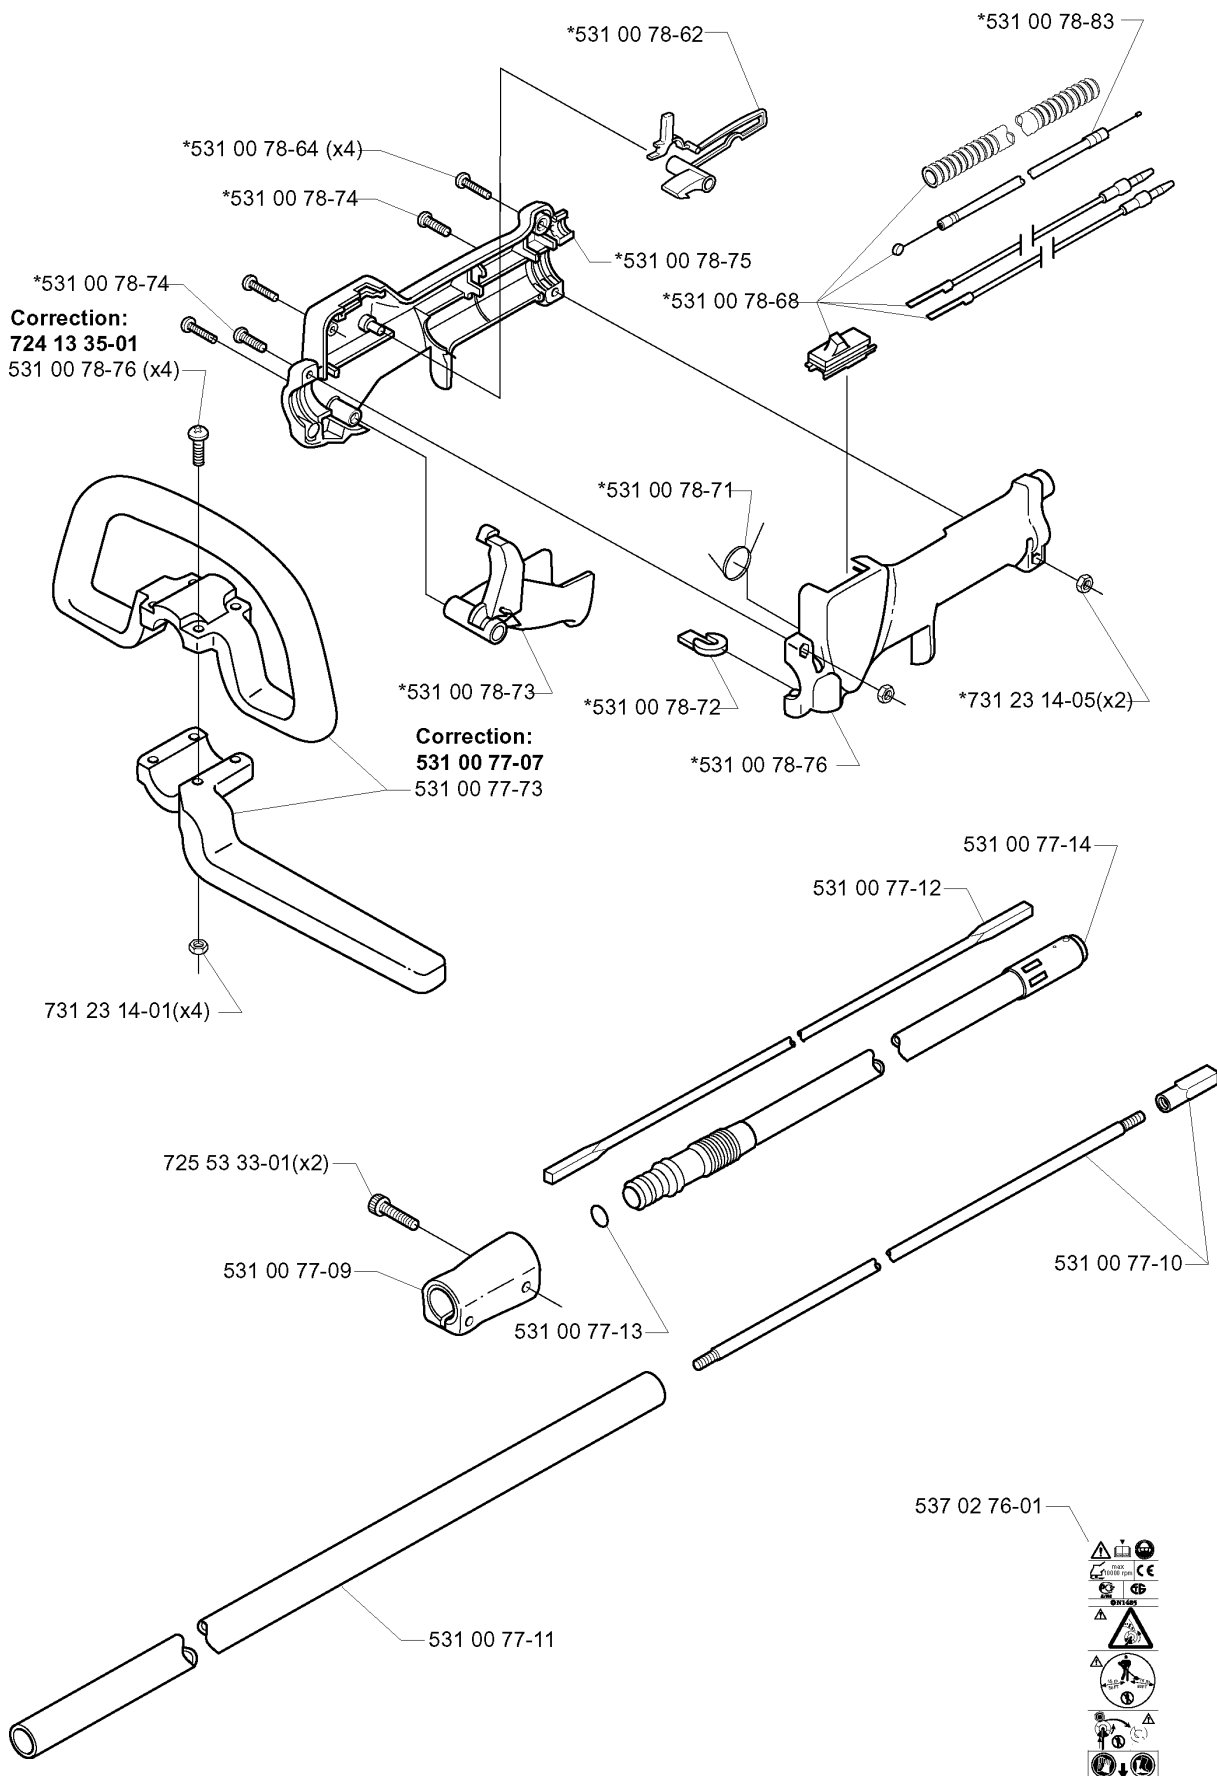

A Compl. *531 00 77-08