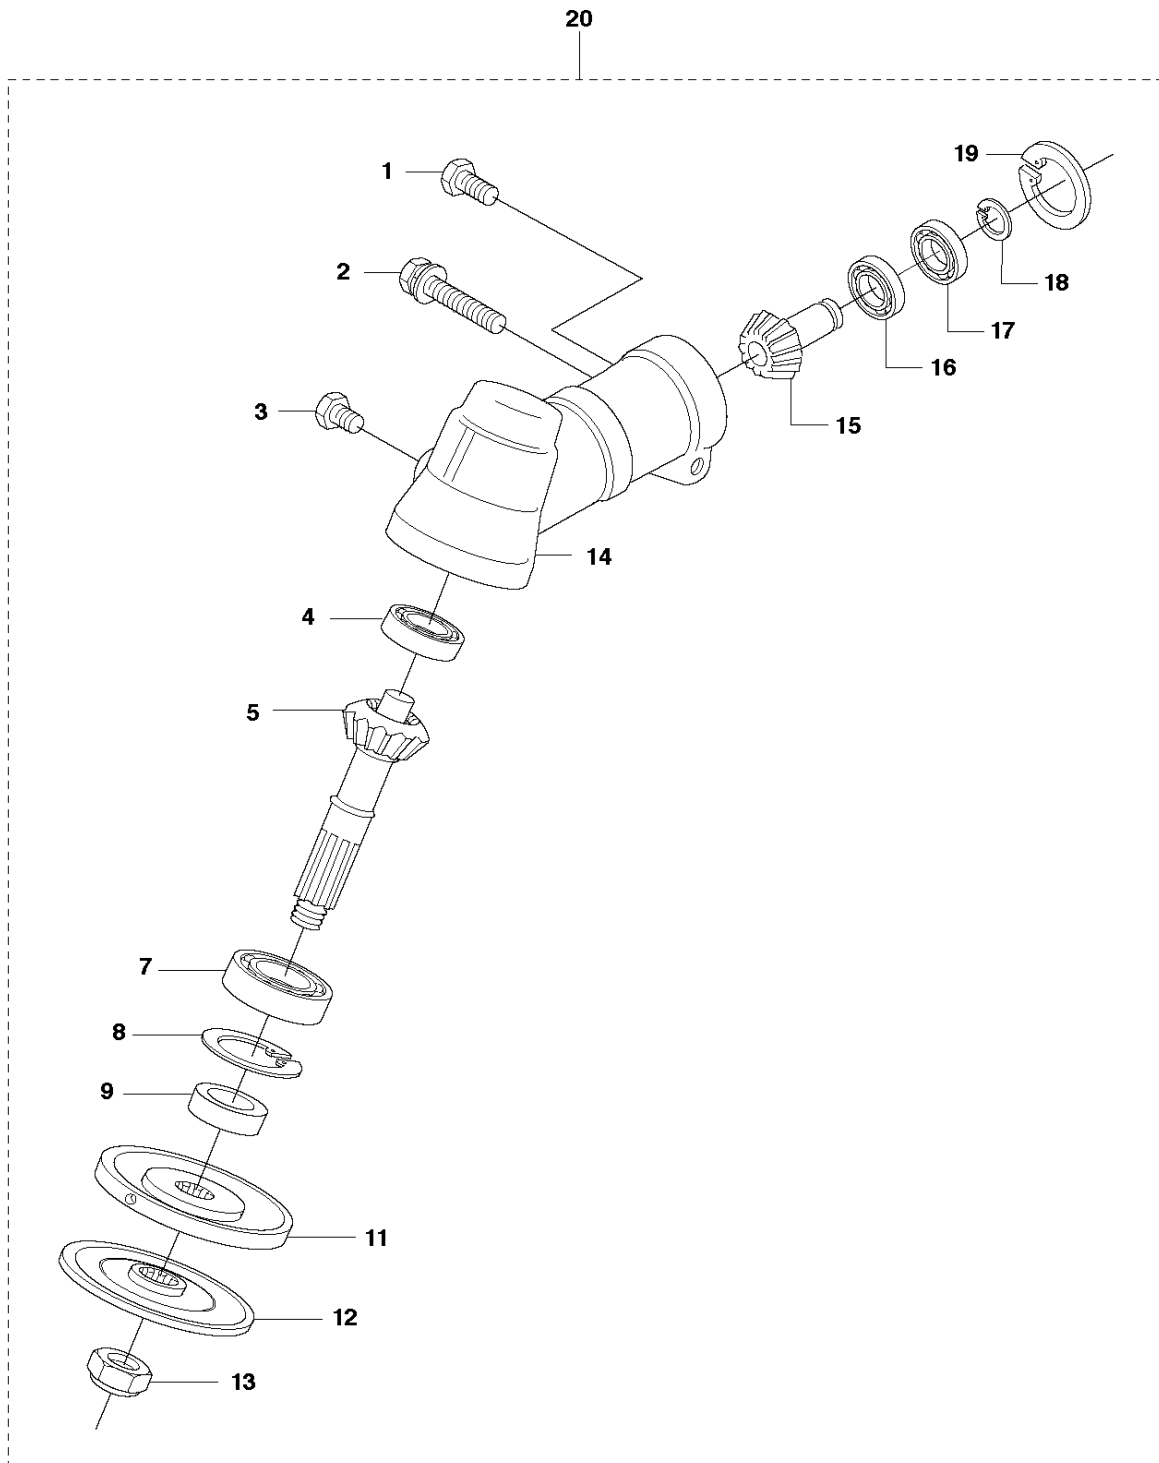

G

*compl 531 00 78-03
**compl 531 00 78-11

AIR FILTER

142 RB, 2000-05

Part No	Description	Remark	QTY KIT
503 20 02-25	SCREW IHSCFM		2
531 00 41-51	RETAINING RING		1
531 00 48-29	ATTACHMENT		1
531 00 77-38	SPACER		1
531 00 77-40	PROTECTOR		1
531 00 77-41	GASKET		1
531 00 77-41	GASKET		1
531 00 78-03	HOUSING		1
531 00 78-04	CHOKE FLAP		1
531 00 78-05	WASHER		1
531 00 78-06	RING		1
531 00 78-07	BRACKET		1
531 00 78-08	SCREW		1
531 00 78-09	SCREEN		1
531 00 78-10	AIR FILTER		1
531 00 78-11	COVER		1
531 00 78-12	SCREW		1

B 142 RB
BEVEL GEAR

BEVEL GEAR

142 RB, 2000-05

Ref	Part No	Description	Remark	QTY	KIT
1	725 23 66-71	SCREW EHHM		1	20
2	725 23 74-71	SCREW EHHM		1	20
3	590 26 85-01	SCREW		1	20
4	587 74 26-01	BALL BEARING		1	20
5	590 26 86-01	GEAR WHEEL SHAFT		1	20
7	587 74 28-01	BALL BEARING		1	20
8	587 74 29-01	CIRCLIP		1	20
9	587 74 30-01	SEALING		1	20
11	590 26 83-01	CARRIER		1	20
12	531 00 78-90	FLANGE		1	20
13	502 29 11-01	NUT BLADE		1	20
14	588 23 52-01	GEAR HOUSING		1	20
15	590 26 99-01	PINION		1	20
16	738 21 00-00	BALL BEARING		1	20
17	738 21 00-01	BALL BEARING		1	20
18	735 31 12-00	CIRCLIP		1	20
19	735 31 27-10	CIRCLIP		1	20
20	588 23 51-01	GEARBOX ASSY		1	
21	502 02 61-01	STOP		1	

P *compl 531 00 77-90

Walbro WYJ 73

CARBURETOR DETAILS

142 RB, 2000-05

Part No	Description	Remark	QTY KIT
531 00 24-29	DIAPHRAGM		1
531 00 24-36	PRIMER		1
531 00 24-39	RETAINING RING		1
531 00 24-42	CONNECTION		1
531 00 24-43	SCREW		1
531 00 24-43	SCREW		1
531 00 24-45	NUT		1
531 00 24-51	GASKET		1
531 00 41-43	SCREW		1
531 00 48-36	MOULDING		1
531 00 48-37	SPÄNNHJUL		1
531 00 77-90	CARBURETTOR		1
531 00 77-91	RING		1
531 00 77-92	JET	#50 STD.	1
531 00 77-93	HOUSING		1
531 00 77-94	GASKET		1
531 00 77-95	HOUSING		1
531 00 77-96	PLATE		1
531 00 77-97	SCREW		1
531 00 77-98	THROTTLE		1
531 00 77-99	PLUG		1
531 00 78-02	GASKET		1
531 00 78-77	JET	#48	1
531 00 78-78	JET	#49	1
531 00 78-79	JET	#51	1
531 00 78-80	JET	#52	1
531 00 79-39	BRACKET		1