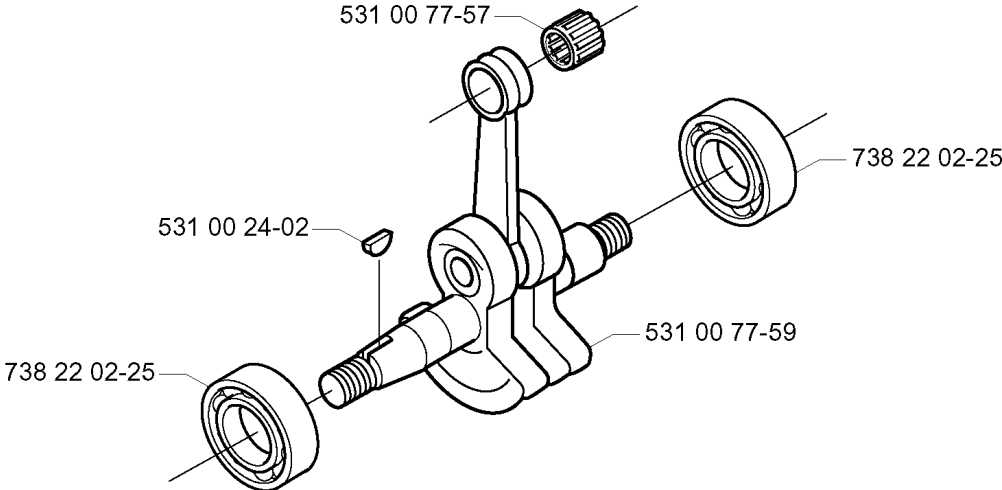

K

CRANKCASE

142 RB, 2000-05

Part No	Description	Remark	QTY KIT
503 20 02-20	SCREW IHSCFM		4
503 20 02-20	SCREW IHSCFM		4
503 20 02-40	SCREW IHSCFM		4
531 00 77-49	CRANKCASE		1
531 00 77-50	SEALING RING		1
531 00 77-51	SEALING RING		1
531 00 77-65	HOUSING		1
735 31 33-10	CIRCLIP		1

F

CRANKSHAFT

142 RB, 2000-05

Part No	Description	Remark	QTY KIT
531 00 24-02	KEY		1
531 00 77-57	NEEDLE BEARING		1
531 00 77-59	CRANKSHAFT		1
738 22 02-25	BALL BEARING		1
738 22 02-25	BALL BEARING		1

D

compl 531 00 77-45*