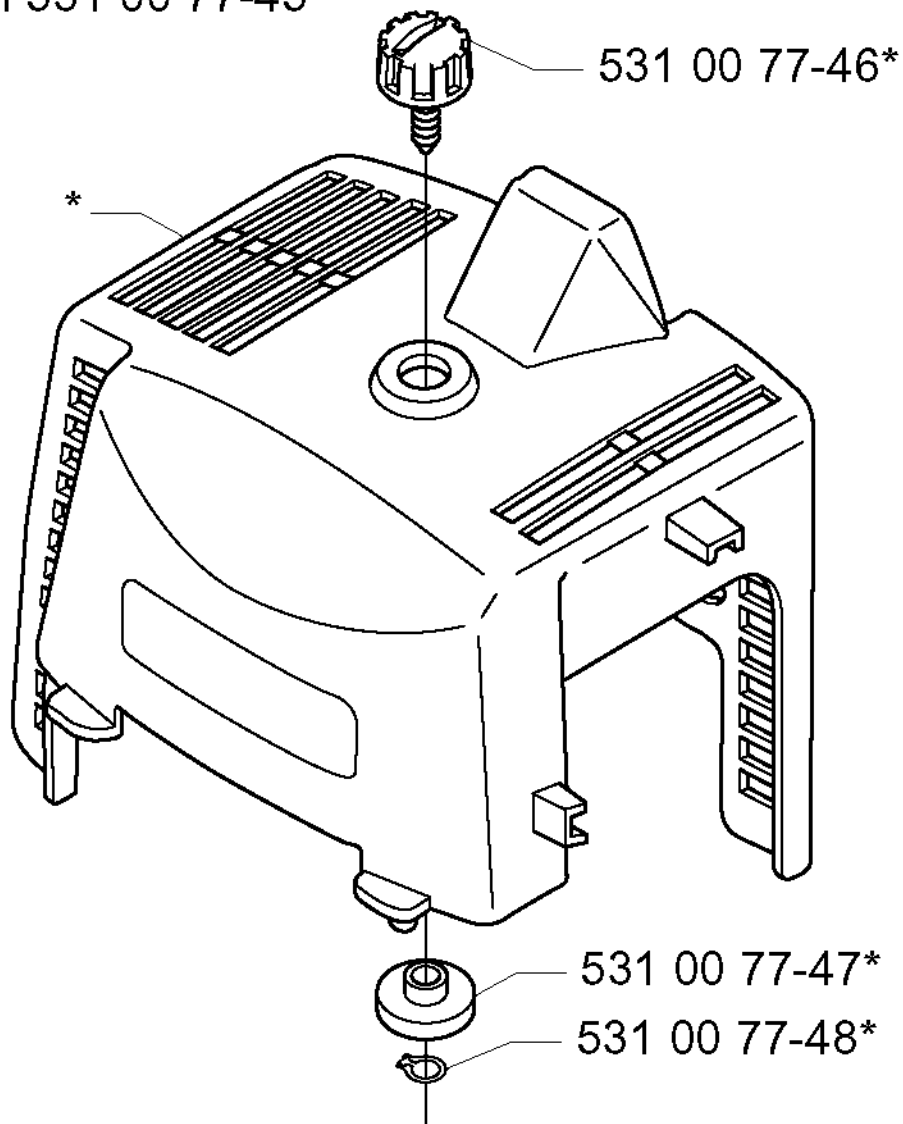

F

CRANKSHAFT

142 RB, 2000-05

Part No	Description	Remark	QTY KIT
531 00 24-02	KEY		1
531 00 77-57	NEEDLE BEARING		1
531 00 77-59	CRANKSHAFT		1
738 22 02-25	BALL BEARING		1
738 22 02-25	BALL BEARING		1

D

compl 531 00 77-45*

503 98 12-25

503 98 12-26

CYLINDER COVER

142 RB, 2000-05

Part No	Description	Remark	QTY KIT
503 98 12-25	LABEL		1
503 98 12-26	LABEL		1
531 00 77-45	CYLINDER COVER		1
531 00 77-46	SCREW		1
531 00 77-47	RING		1
531 00 77-48	RETAINING RING		1