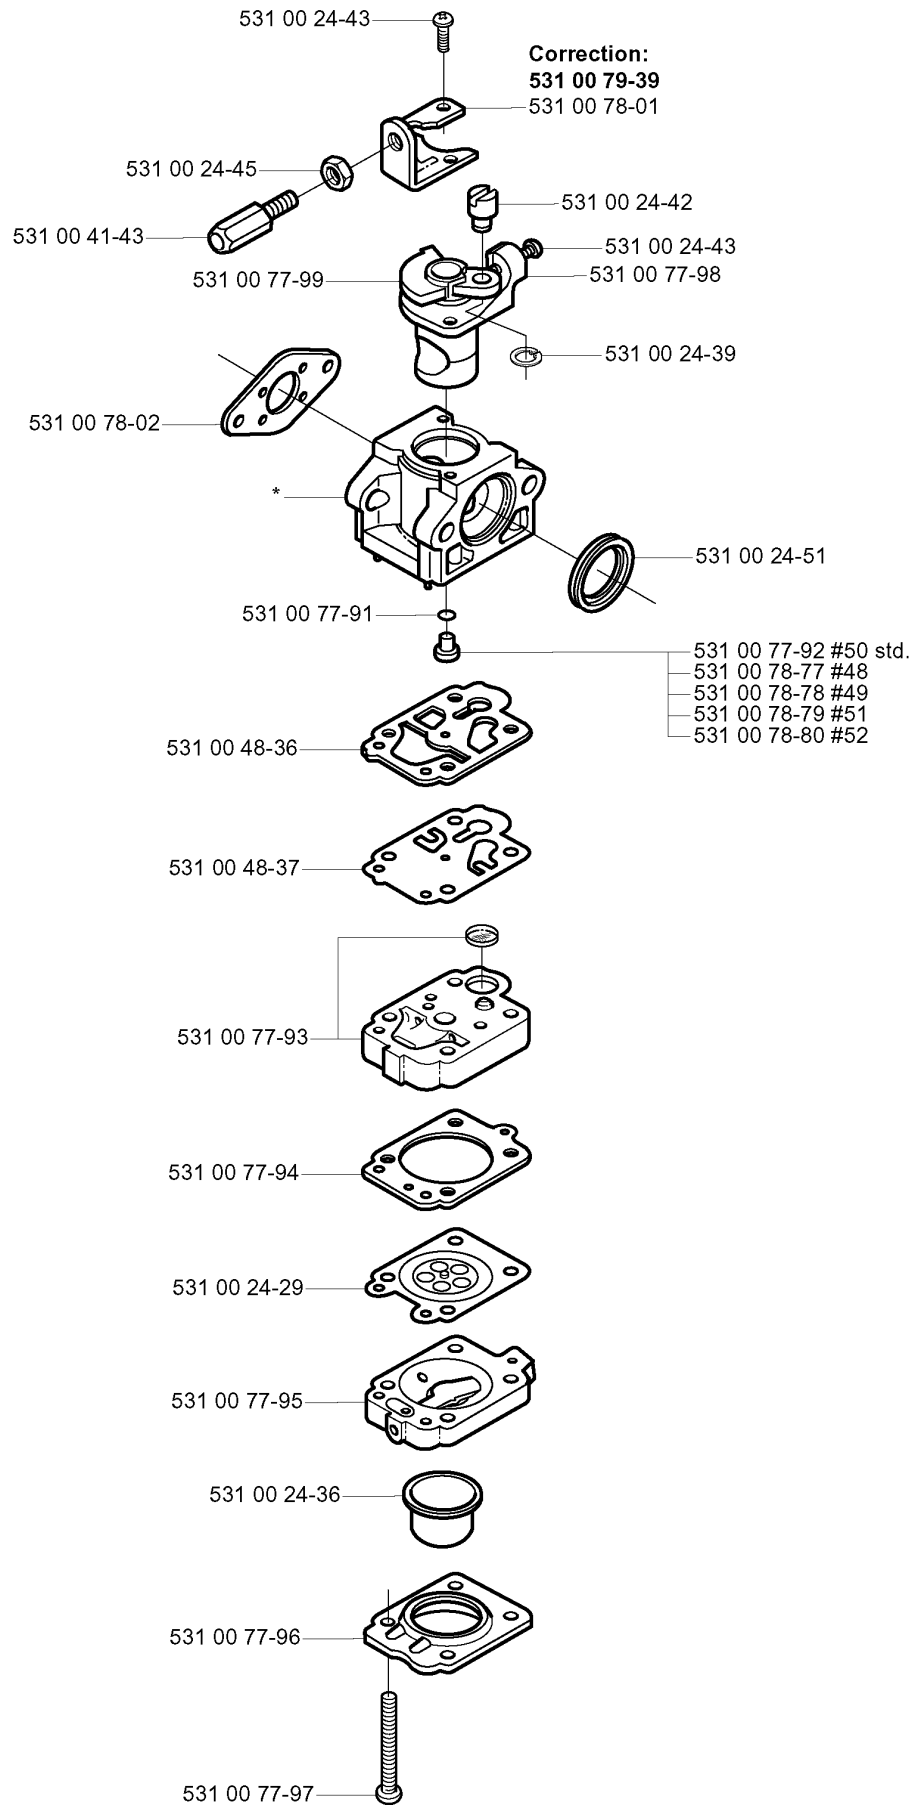

502 21 58-01

502 03 55-02

531 00 78-19

502 19 30-01

502 03 55-03

ACCESSORIES

142 RB, 2000-05

Part No	Description	Remark	QTY KIT
501 31 40-01	SPANNER OPEN-ENDED		1
502 03 55-02	TRANSPORTSKYDD KPL		1
502 03 55-03	TRANSPORT GUARD		1
502 19 30-01	COMBI TOOL		1
502 21 58-01	L-NYCKEL		1
503 97 64-01	GREASE		1
531 00 78-19	PIN RETAINING SCREW		1
531 00 78-20	GREASE		1
531 00 78-21	BAND		1

B 142 RB
BEVEL GEAR

BEVEL GEAR

142 RB, 2000-05

Ref	Part No	Description	Remark	QTY	KIT
1	725 23 66-71	SCREW EHHM		1	20
2	725 23 74-71	SCREW EHHM		1	20
3	590 26 85-01	SCREW		1	20
4	587 74 26-01	BALL BEARING		1	20
5	590 26 86-01	GEAR WHEEL SHAFT		1	20
7	587 74 28-01	BALL BEARING		1	20
8	587 74 29-01	CIRCLIP		1	20
9	587 74 30-01	SEALING		1	20
11	590 26 83-01	CARRIER		1	20
12	531 00 78-90	FLANGE		1	20
13	502 29 11-01	NUT BLADE		1	20
14	588 23 52-01	GEAR HOUSING		1	20
15	590 26 99-01	PINION		1	20
16	738 21 00-00	BALL BEARING		1	20
17	738 21 00-01	BALL BEARING		1	20
18	735 31 12-00	CIRCLIP		1	20
19	735 31 27-10	CIRCLIP		1	20
20	588 23 51-01	GEARBOX ASSY		1	
21	502 02 61-01	STOP		1	

P *compl 531 00 77-90

Walbro WYJ 73

CARBURETOR DETAILS

142 RB, 2000-05

Part No	Description	Remark	QTY KIT
531 00 24-29	DIAPHRAGM		1
531 00 24-36	PRIMER		1
531 00 24-39	RETAINING RING		1
531 00 24-42	CONNECTION		1
531 00 24-43	SCREW		1
531 00 24-43	SCREW		1
531 00 24-45	NUT		1
531 00 24-51	GASKET		1
531 00 41-43	SCREW		1
531 00 48-36	MOULDING		1
531 00 48-37	SPÄNNHJUL		1
531 00 77-90	CARBURETTOR		1
531 00 77-91	RING		1
531 00 77-92	JET	#50 STD.	1
531 00 77-93	HOUSING		1
531 00 77-94	GASKET		1
531 00 77-95	HOUSING		1
531 00 77-96	PLATE		1
531 00 77-97	SCREW		1
531 00 77-98	THROTTLE		1
531 00 77-99	PLUG		1
531 00 78-02	GASKET		1
531 00 78-77	JET	#48	1
531 00 78-78	JET	#49	1
531 00 78-79	JET	#51	1
531 00 78-80	JET	#52	1
531 00 79-39	BRACKET		1