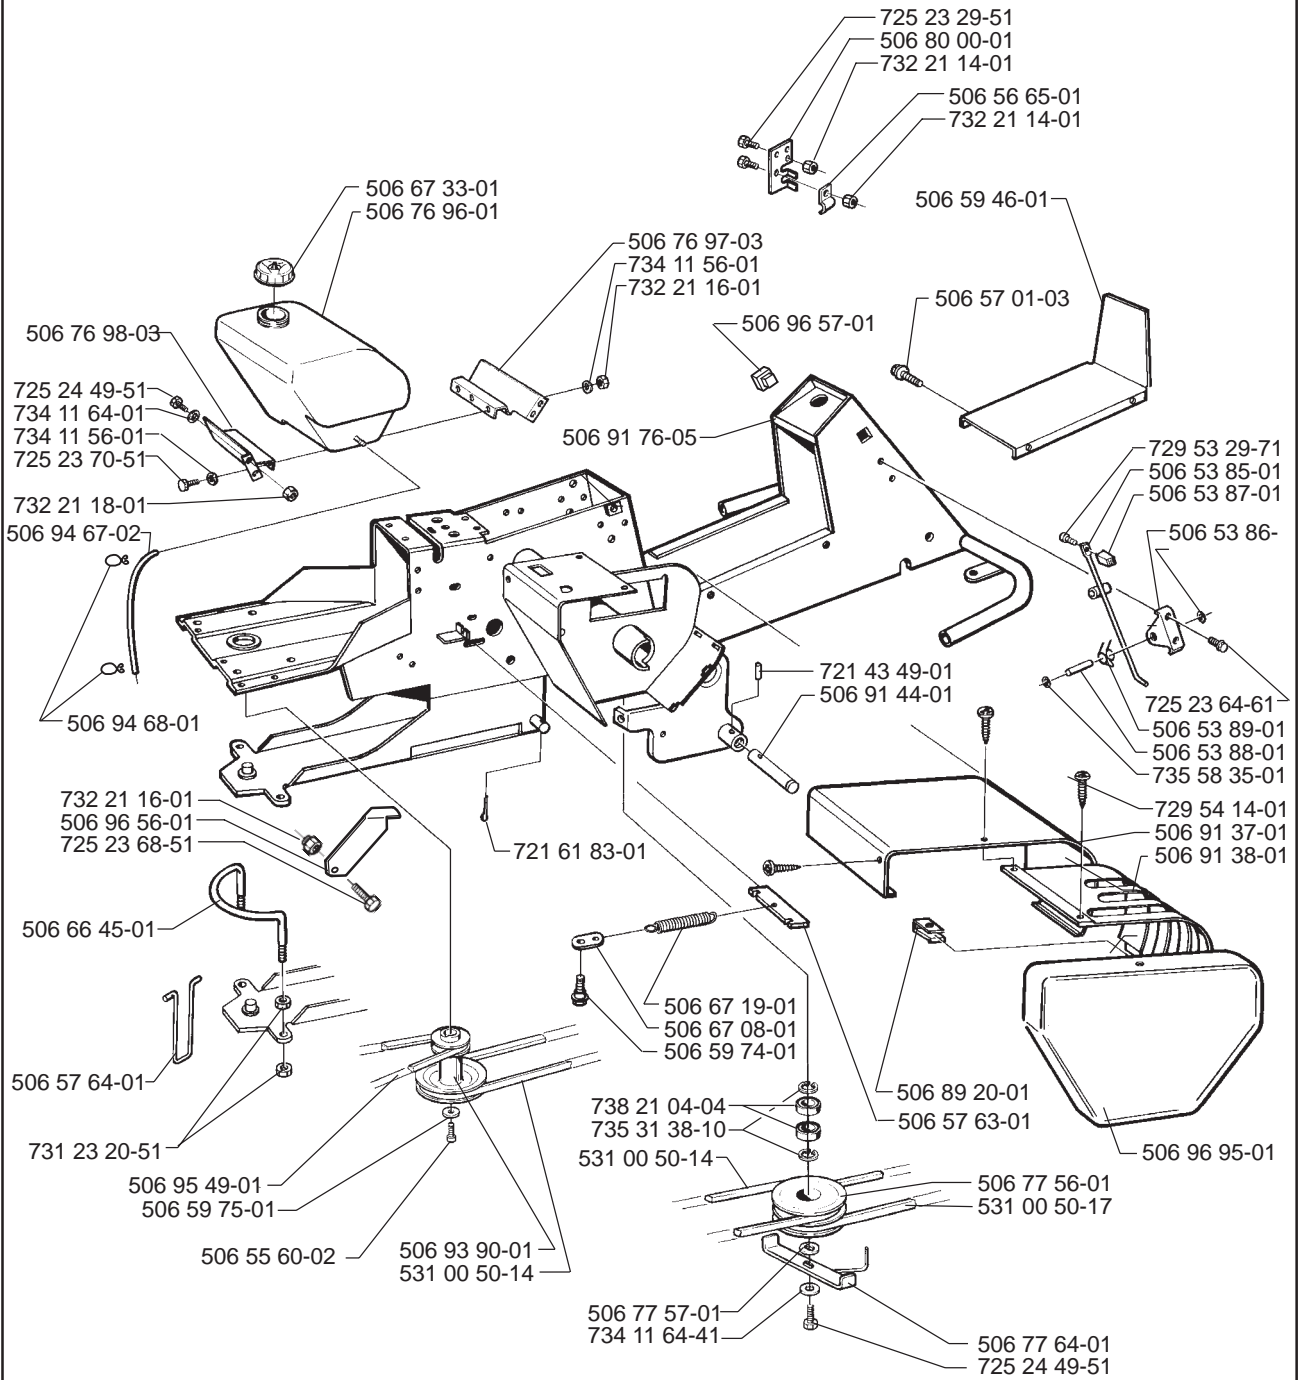

B

*compl 506 98 46-02

XXX XX XX-XX = New part

D**15,5 hp B & S Diamond plus****xxx xx xx-xx** = New part

E

xxx xx xx-xx = New part

G

xxx xx xx-xx = New part

xxx xx xx-xx = New part

C

xxx xx xx-xx = New part

K

X BioClip 90

xxx xx xx-xx = New part

T Rear 97, BioClip 103

V Side 97

xxx xx xx-xx = New part

Y**BioClip 90**

xxx xx xx-xx = New part