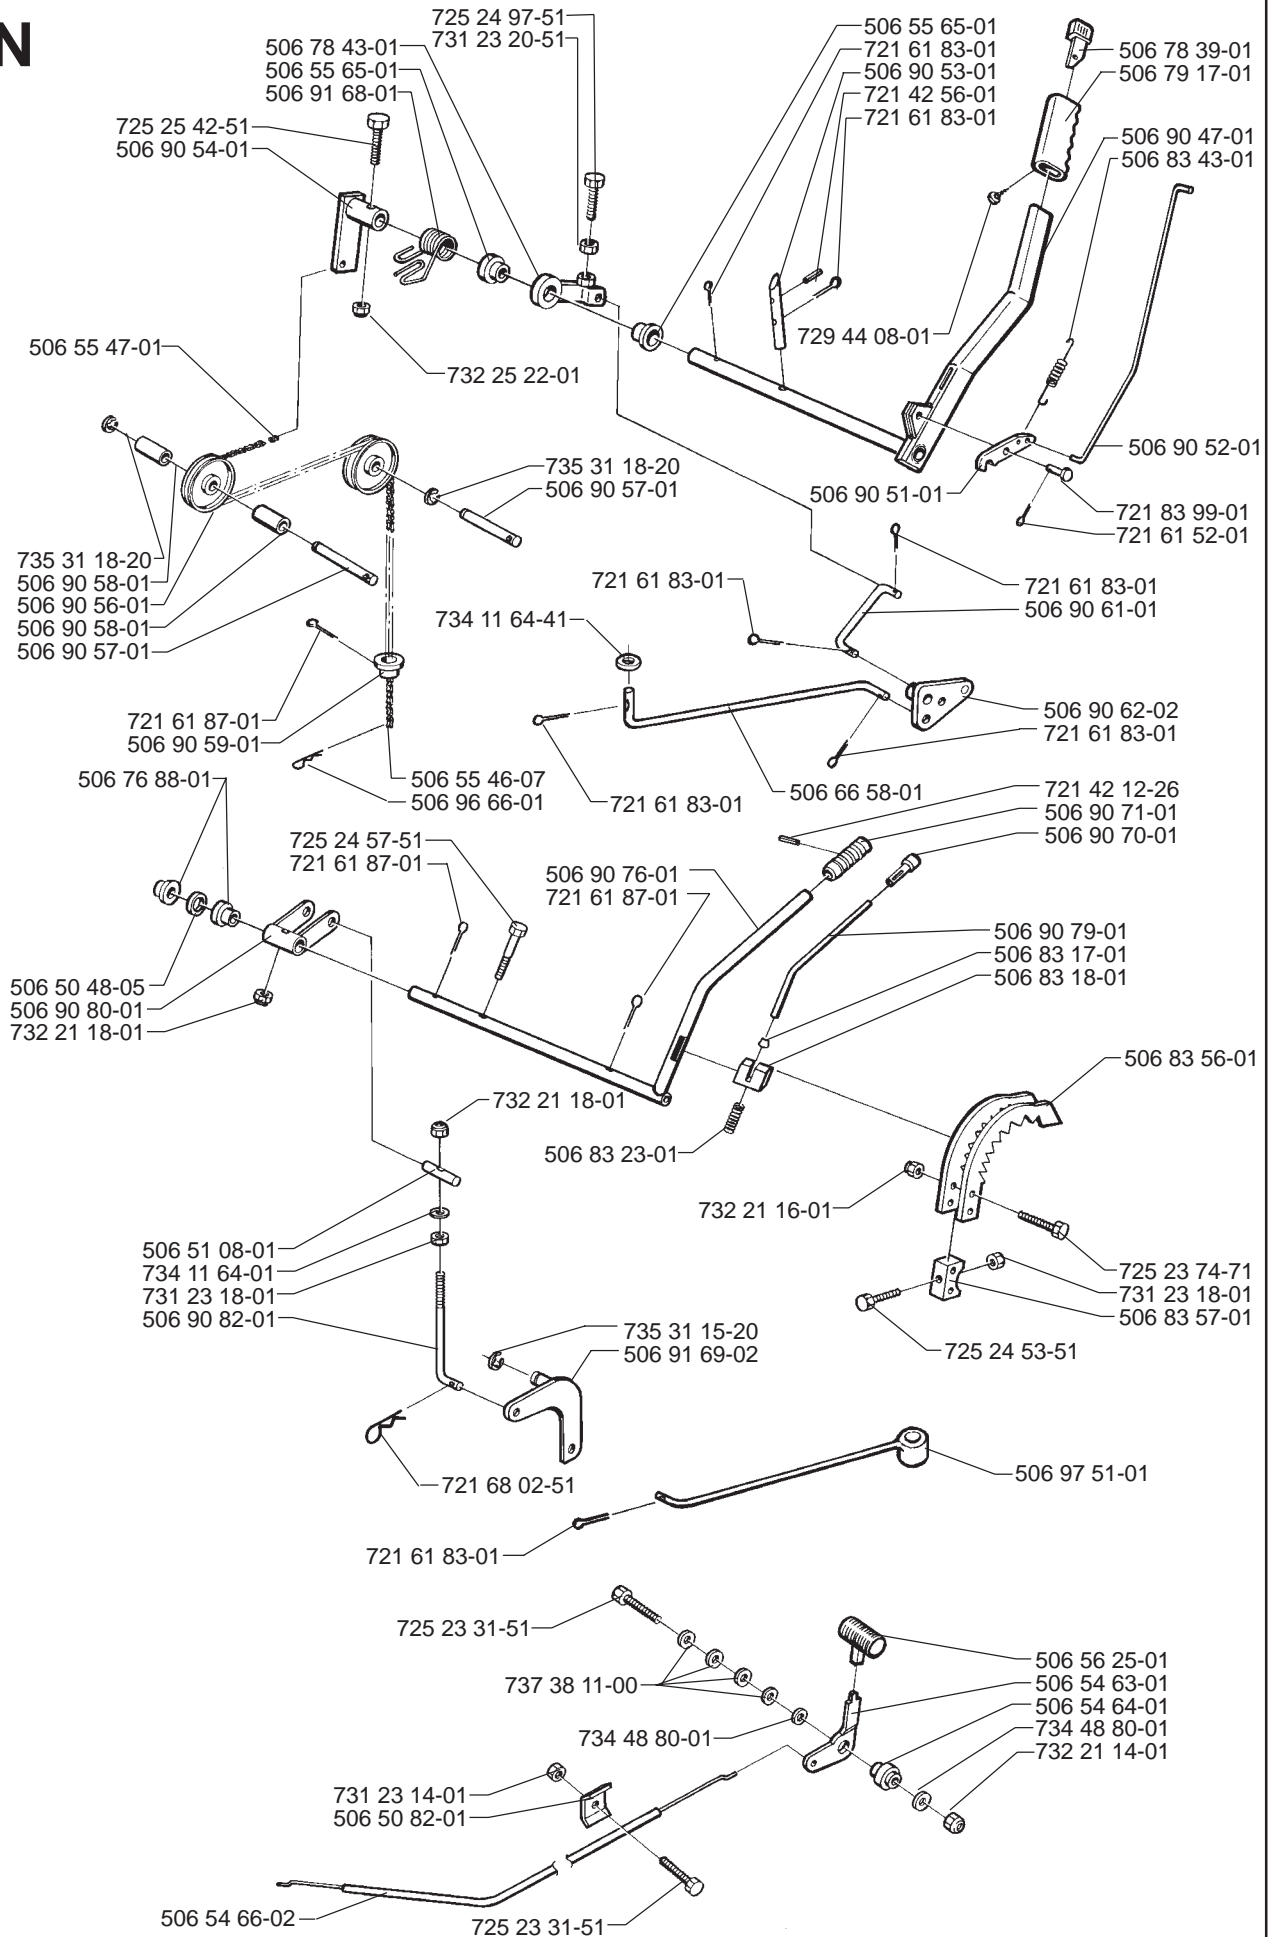

N

xxx xx xx-xx = New part