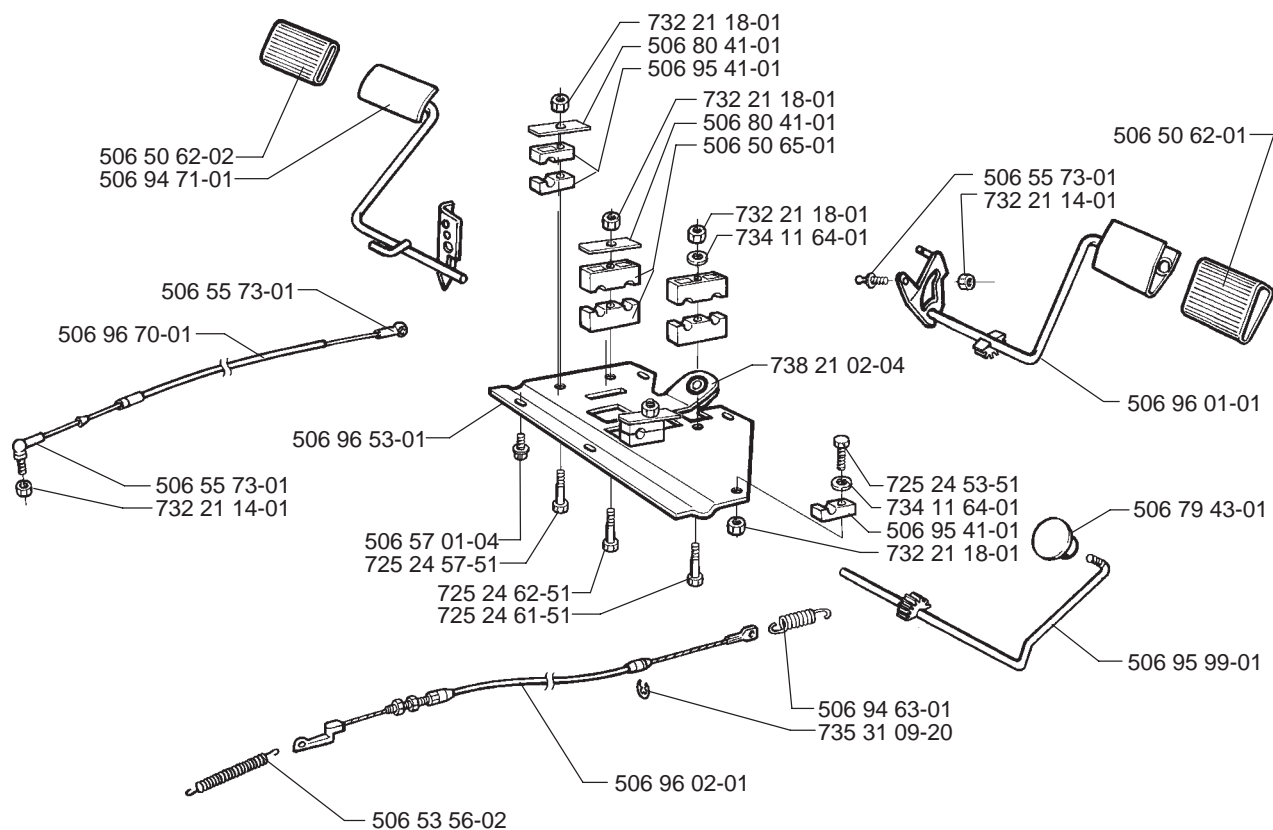

F

H

XXX XX XX-XX = New part