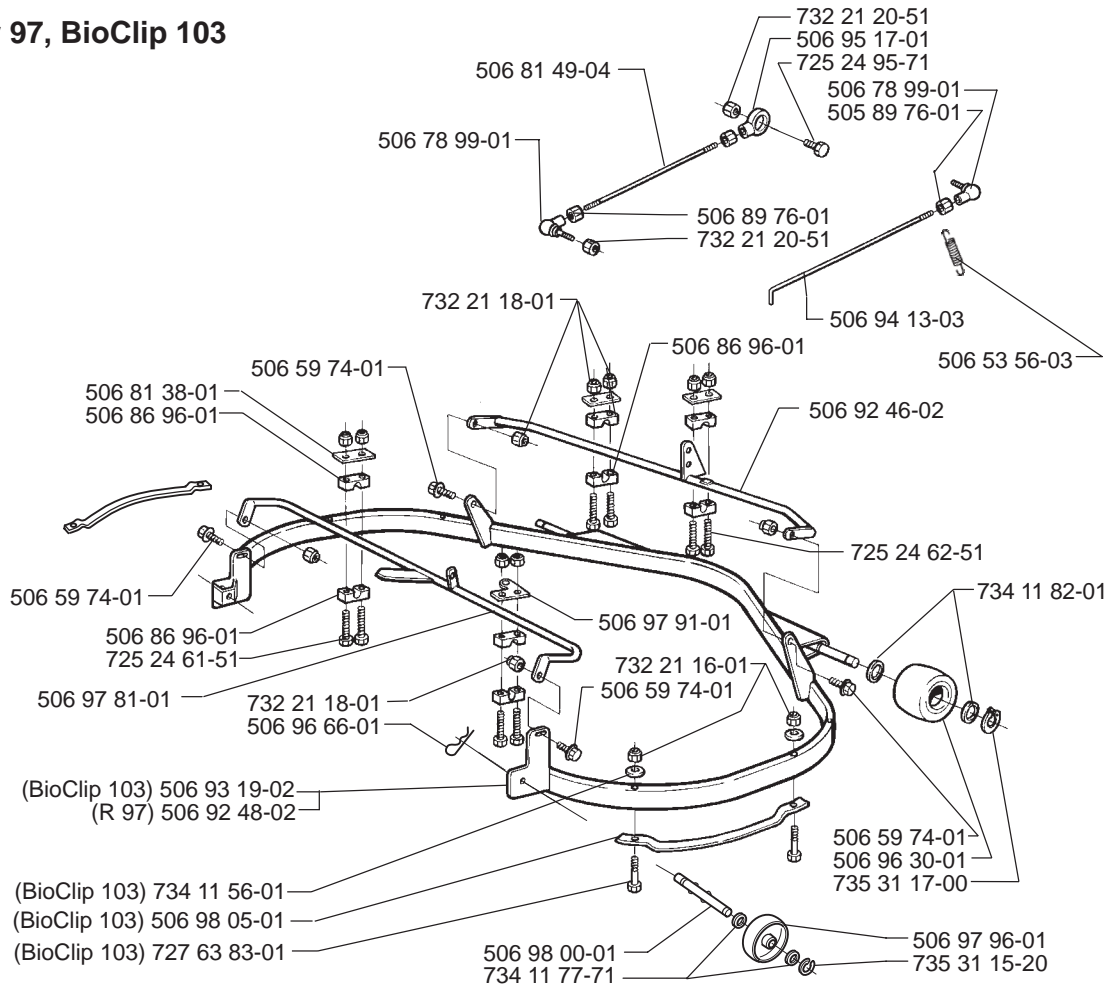

B

*compl 506 98 46-02

XXX XX XX-XX = New part

D**15,5 hp B & S Diamond plus****xxx xx xx-xx** = New part

E

xxx xx xx-xx = New part

G

xxx xx xx-xx = New part

xxx xx xx-xx = New part

C

xxx xx xx-xx = New part

K

X BioClip 90

xxx xx xx-xx = New part

T Rear 97, BioClip 103

V Side 97

Side 97

Correction: 732 21 18-01
725 24 49-51 724 24 49-51
724 24 53-51

Correction:
725 24 53-51

xxx xx xx-xx = New part

S

*compl 506 75 11-07 (a)
 *compl 506 75 11-06 (b)

BioClip 103

(a) = Yttre. Outer. Exterieur. Äusser. Ulko.
 (b) = Mitten. Center. Centre. Zentrum. Keski.

xxx xx xx-xx = New part

Y**BioClip 90**

xxx xx xx-xx = New part