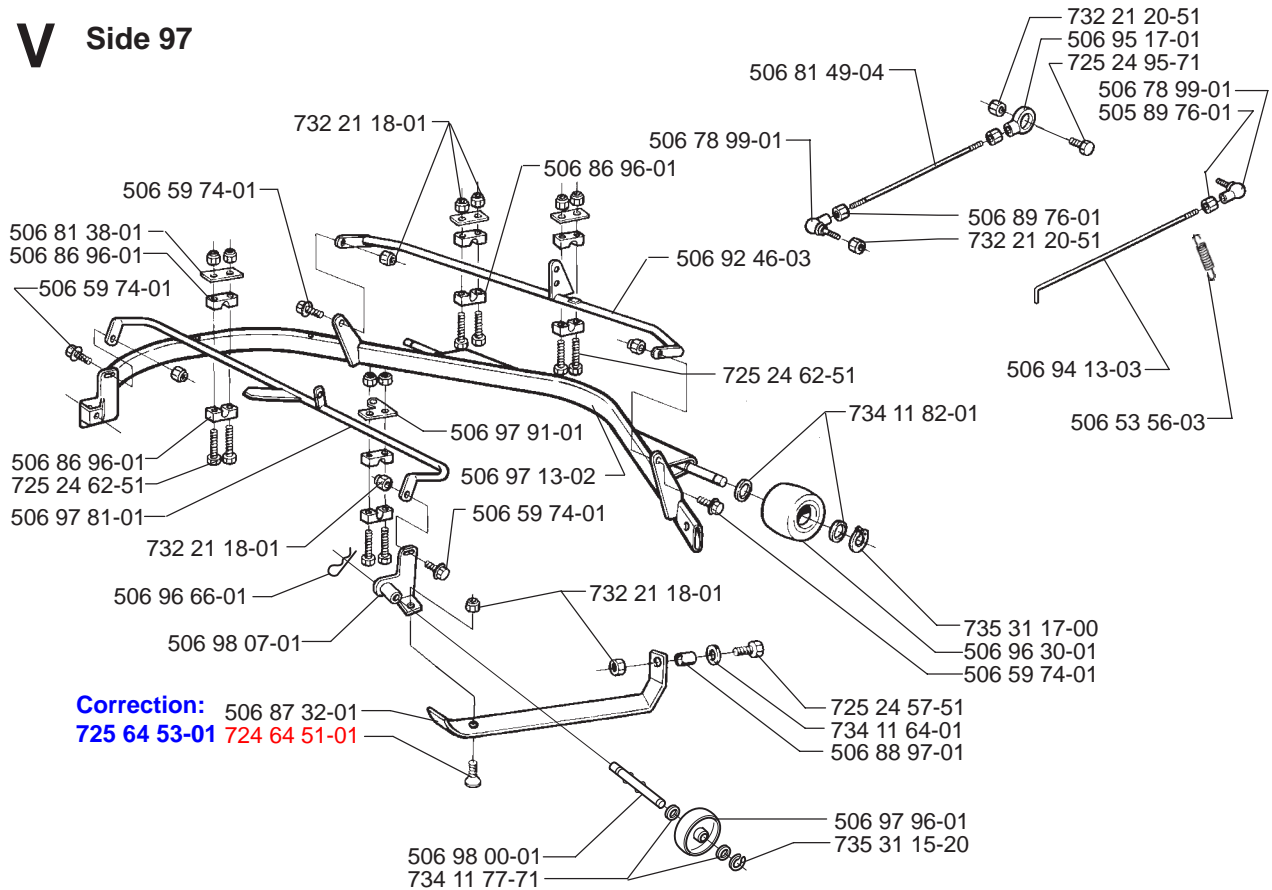

B

*compl 506 98 46-02

XXX XX XX-XX = New part

D**15,5 hp B & S Diamond plus****xxx xx xx-xx** = New part

E

xxx xx xx-xx = New part

G

xxx xx xx-xx = New part

xxx xx xx-xx = New part

C

xxx xx xx-xx = New part

K

X BioClip 90

xxx xx xx-xx = New part

T Rear 97, BioClip 103

V Side 97

Side 97

Correction: 732 21 18-01
725 24 49-51 724 24 49-51
724 24 53-51

Correction:
725 24 53-51

xxx xx xx-xx = New part

S

*compl 506 75 11-07 (a)
 *compl 506 75 11-06 (b)

BioClip 103

(a) = Yttre. Outer. Exterieur. Äusser. Ulko.
 (b) = Mitten. Center. Centre. Zentrum. Keski.

xxx xx xx-xx = New part

Y**BioClip 90**

xxx xx xx-xx = New part