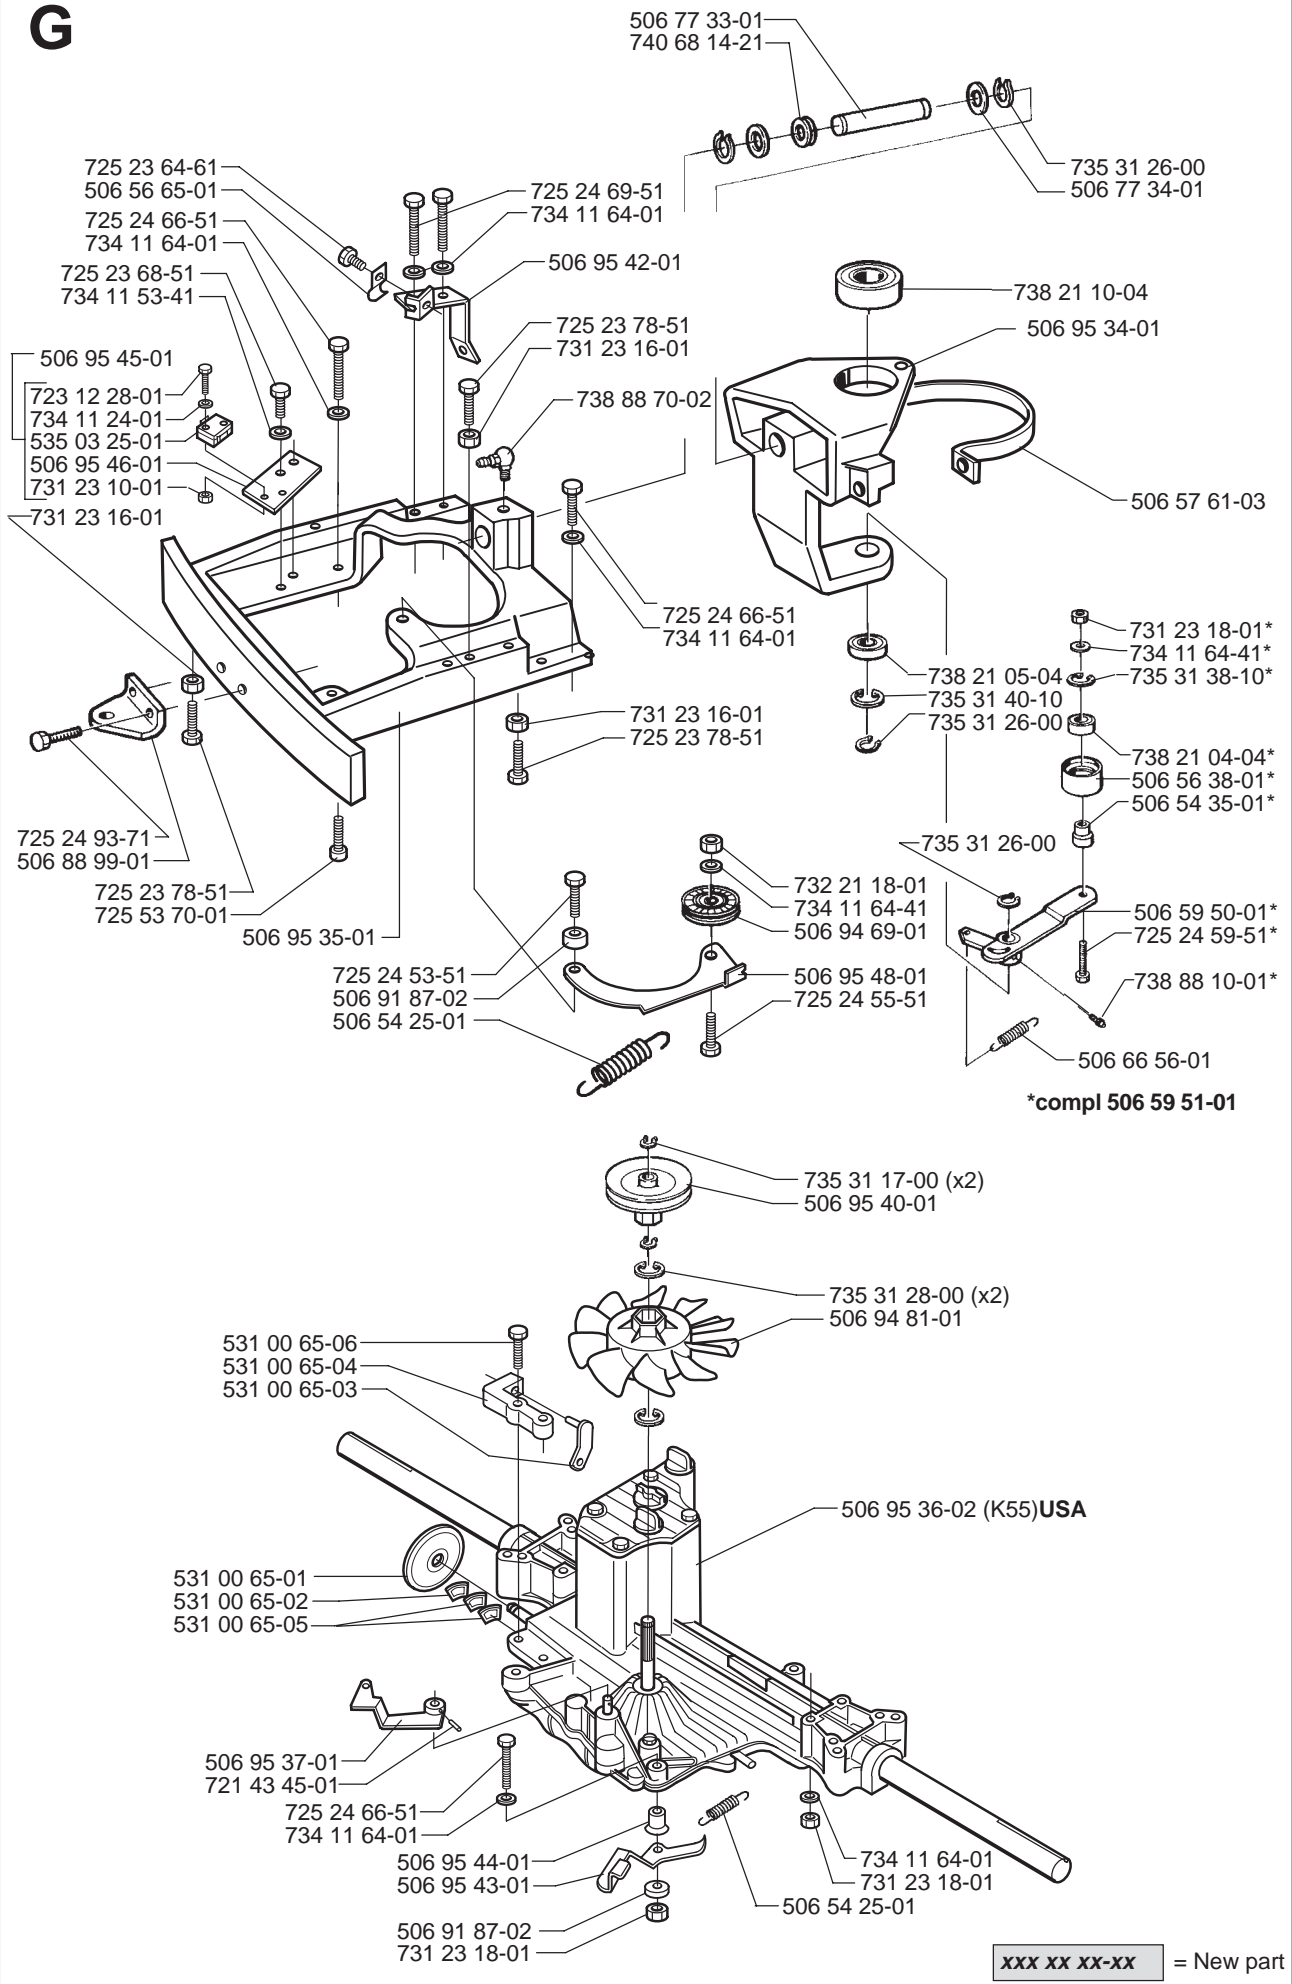

B

*compl 506 98 46-02

XXX XX XX-XX = New part

D**15,5 hp B & S Diamond plus****xxx xx xx-xx** = New part

E

xxx xx xx-xx = New part

G

xxx xx xx-xx = New part

xxx xx xx-xx = New part

C

xxx xx xx-xx = New part

K

X BioClip 90

xxx xx xx-xx = New part

T Rear 97, BioClip 103

V Side 97

Side 97

Correction: 732 21 18-01
725 24 49-51 724 24 49-51
724 24 53-51

Correction:
725 24 53-51

xxx xx xx-xx = New part

S

*compl 506 75 11-07 (a)
 *compl 506 75 11-06 (b)

BioClip 103

(a) = Yttre. Outer. Exterieur. Äusser. Ulko.
 (b) = Mitten. Center. Centre. Zentrum. Keski.

xxx xx xx-xx = New part

Y**BioClip 90**

xxx xx xx-xx = New part