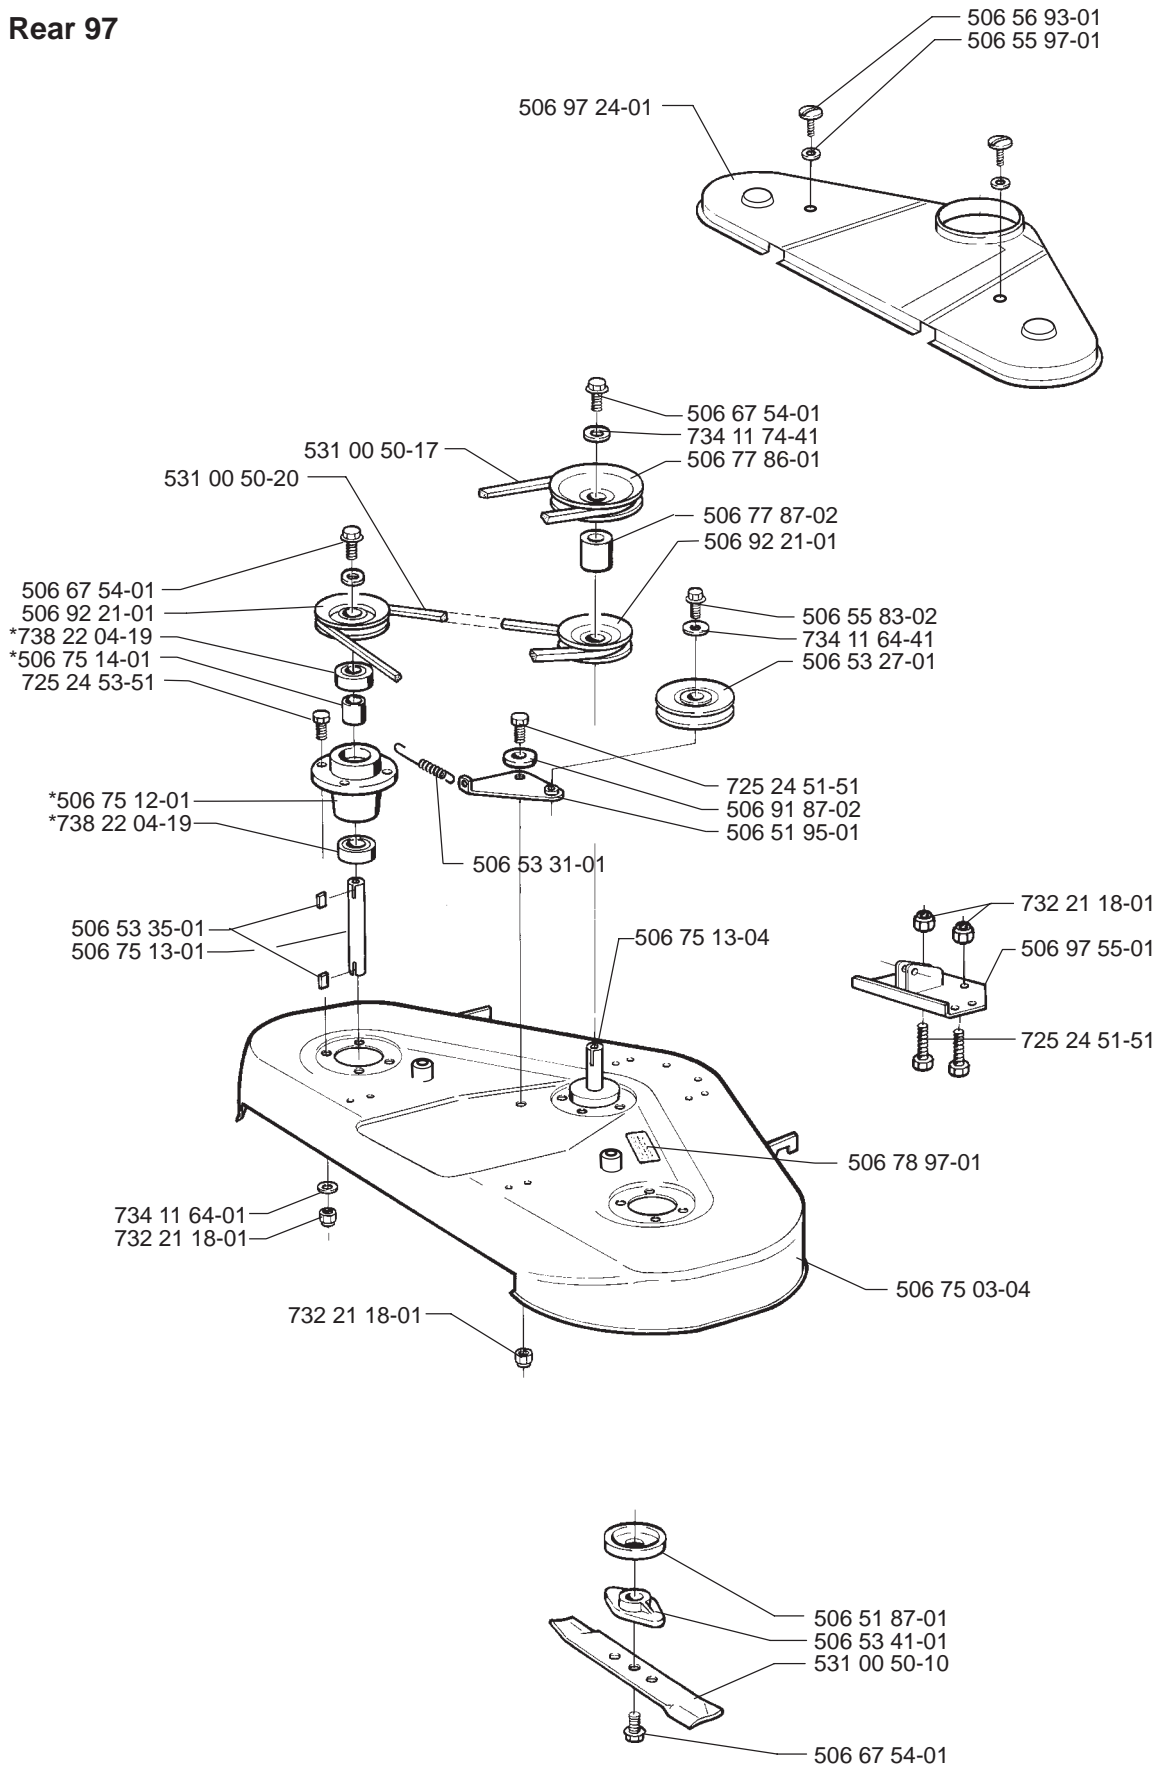

J

*compl 506 75 11-01 Yttre. Outer. Exterior. Äusser. Ulko.
*compl 506 75 11-04 Mitten. Centre. Centre. Zentrum. Keski.

Rear 97

xxx xx xx-xx = New part