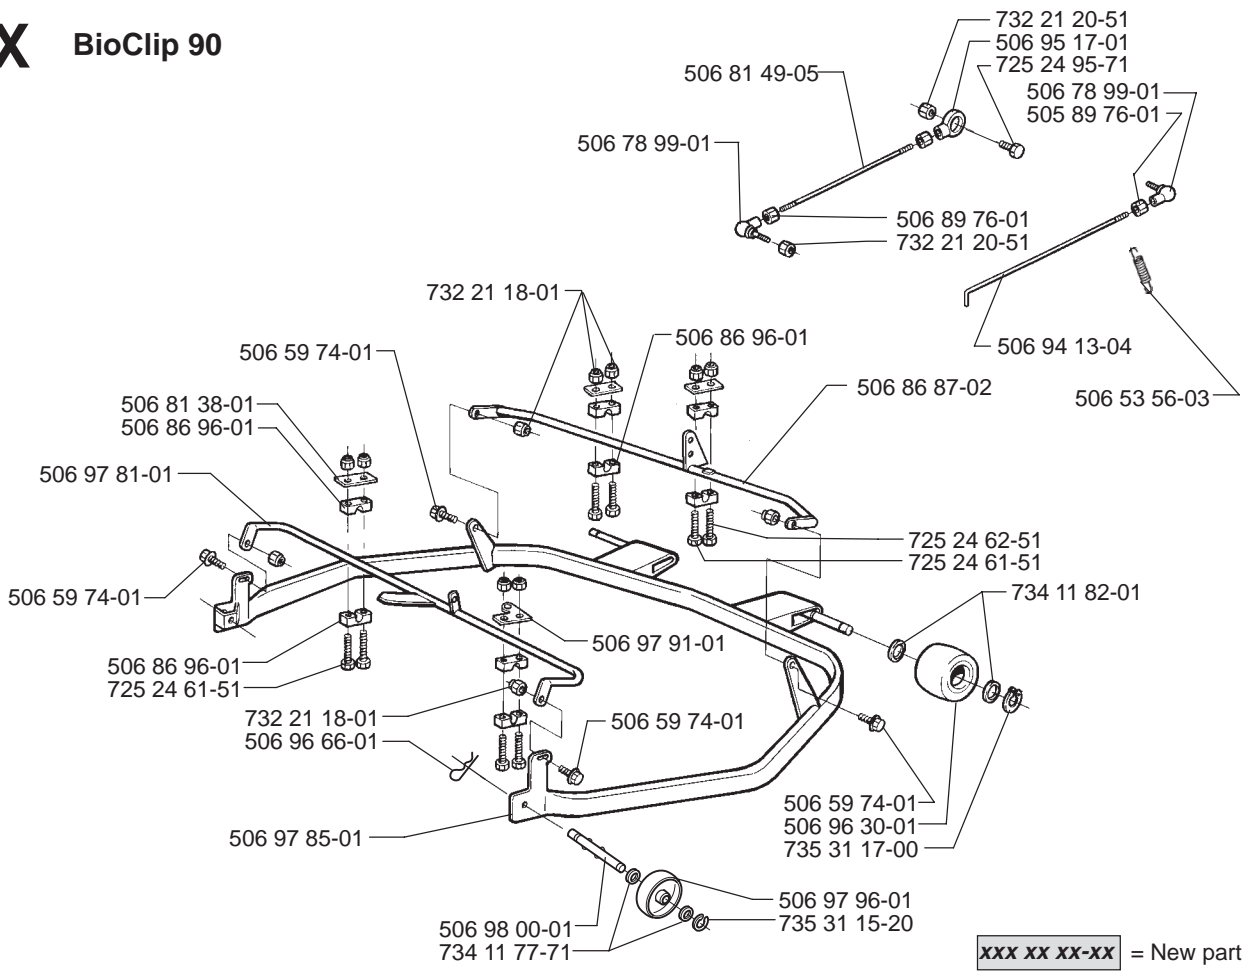

B

*compl 506 98 46-02

XXX XX XX-XX = New part

D**15,5 hp B & S Diamond plus****xxx xx xx-xx** = New part

E

xxx xx xx-xx = New part

G

xxx xx xx-xx = New part

xxx xx xx-xx = New part

C

xxx xx xx-xx = New part

K

X BioClip 90

xxx xx xx-xx = New part

T Rear 97, BioClip 103

V Side 97

Side 97

Correction: 732 21 18-01
725 24 49-51 724 24 49-51
724 24 53-51

Correction:
725 24 53-51

xxx xx xx-xx = New part

S

*compl 506 75 11-07 (a)
 *compl 506 75 11-06 (b)

BioClip 103

(a) = Yttre. Outer. Exterieur. Äusser. Ulko.
 (b) = Mitten. Center. Centre. Zentrum. Keski.

xxx xx xx-xx = New part

Y**BioClip 90**

xxx xx xx-xx = New part