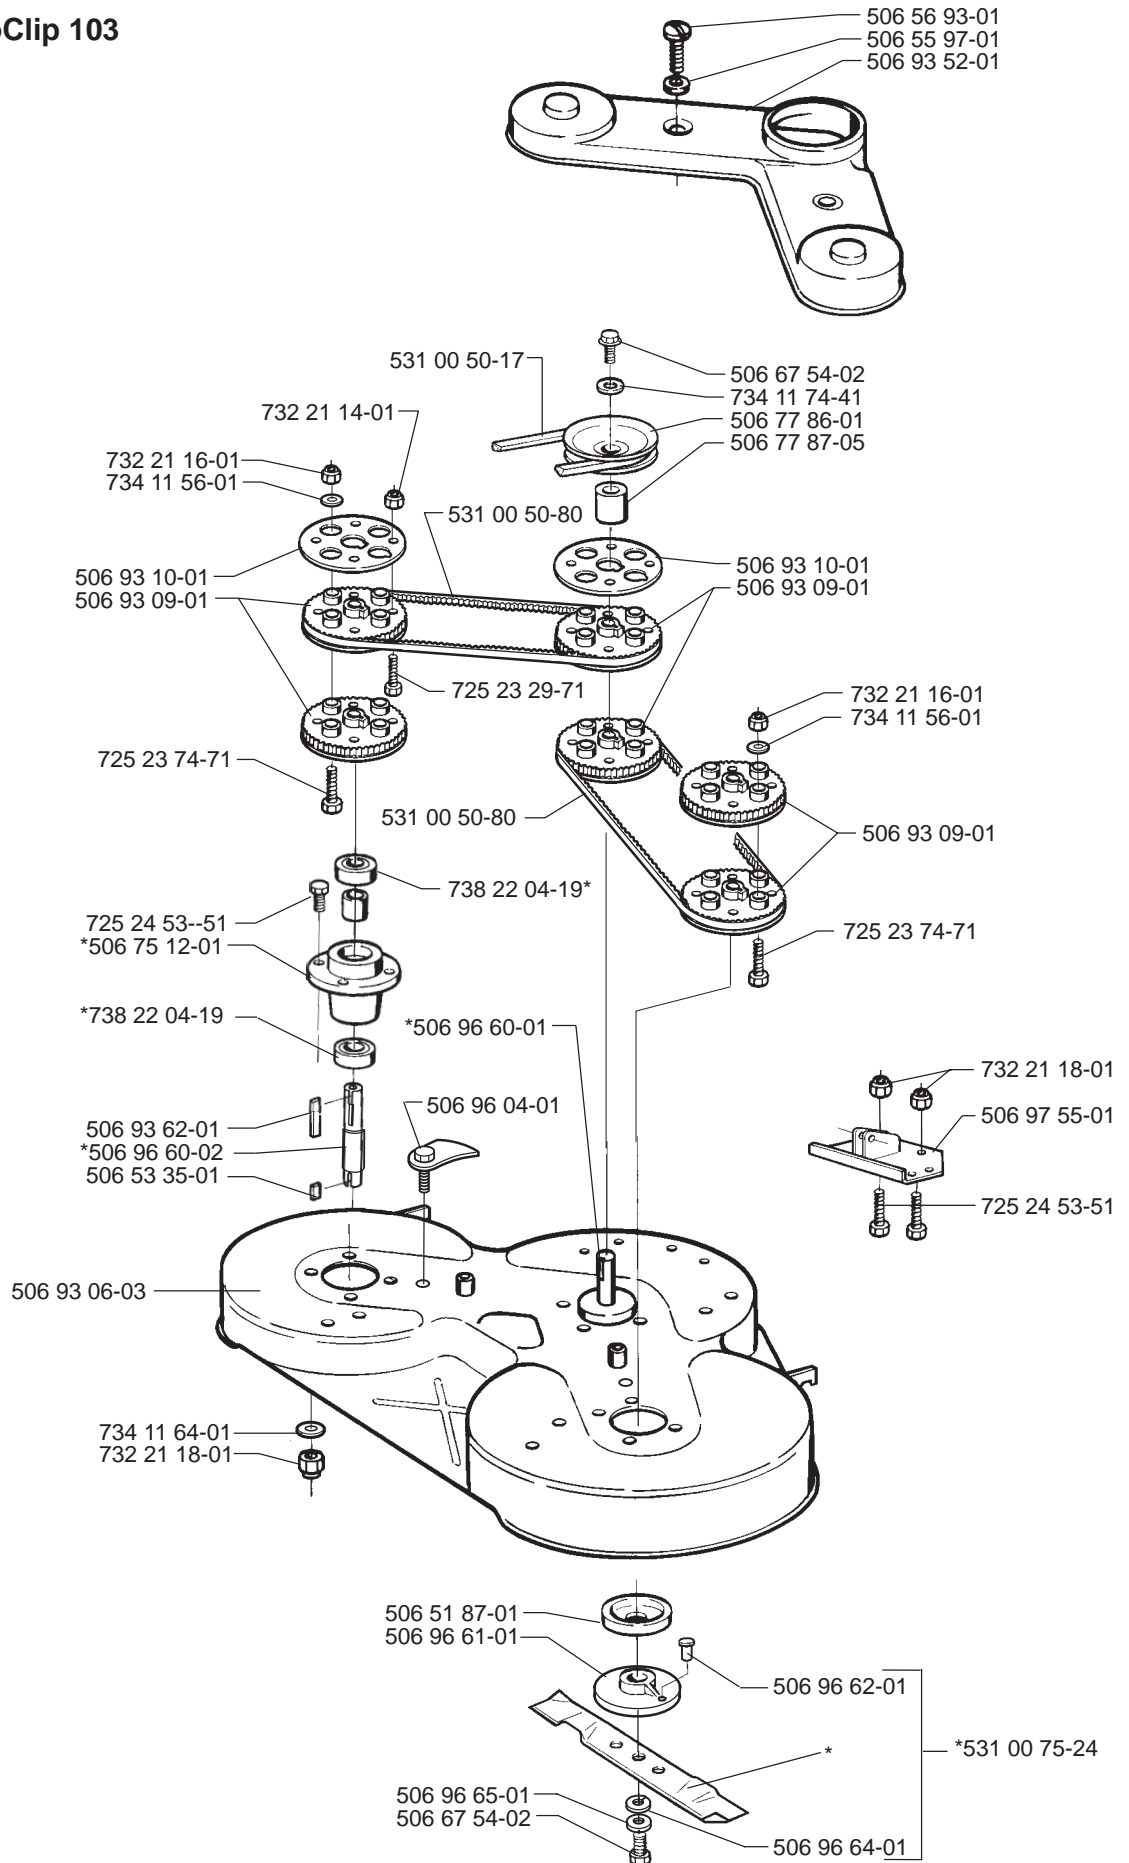

B

*compl 506 98 46-02

XXX XX XX-XX = New part

D**15,5 hp B & S Diamond plus****xxx xx xx-xx** = New part

E

xxx xx xx-xx = New part

G

xxx xx xx-xx = New part

xxx xx xx-xx = New part

C

xxx xx xx-xx = New part

K

X BioClip 90

xxx xx xx-xx = New part

T Rear 97, BioClip 103

V Side 97

Side 97

Correction: 732 21 18-01
725 24 49-51 724 24 49-51
724 24 53-51

Correction:
725 24 53-51

xxx xx xx-xx = New part

S

*compl 506 75 11-07 (a)
 *compl 506 75 11-06 (b)

BioClip 103

(a) = Yttre. Outer. Exterieur. Äusser. Ulko.
 (b) = Mitten. Center. Centre. Zentrum. Keski.

xxx xx xx-xx = New part

Y**BioClip 90**

xxx xx xx-xx = New part