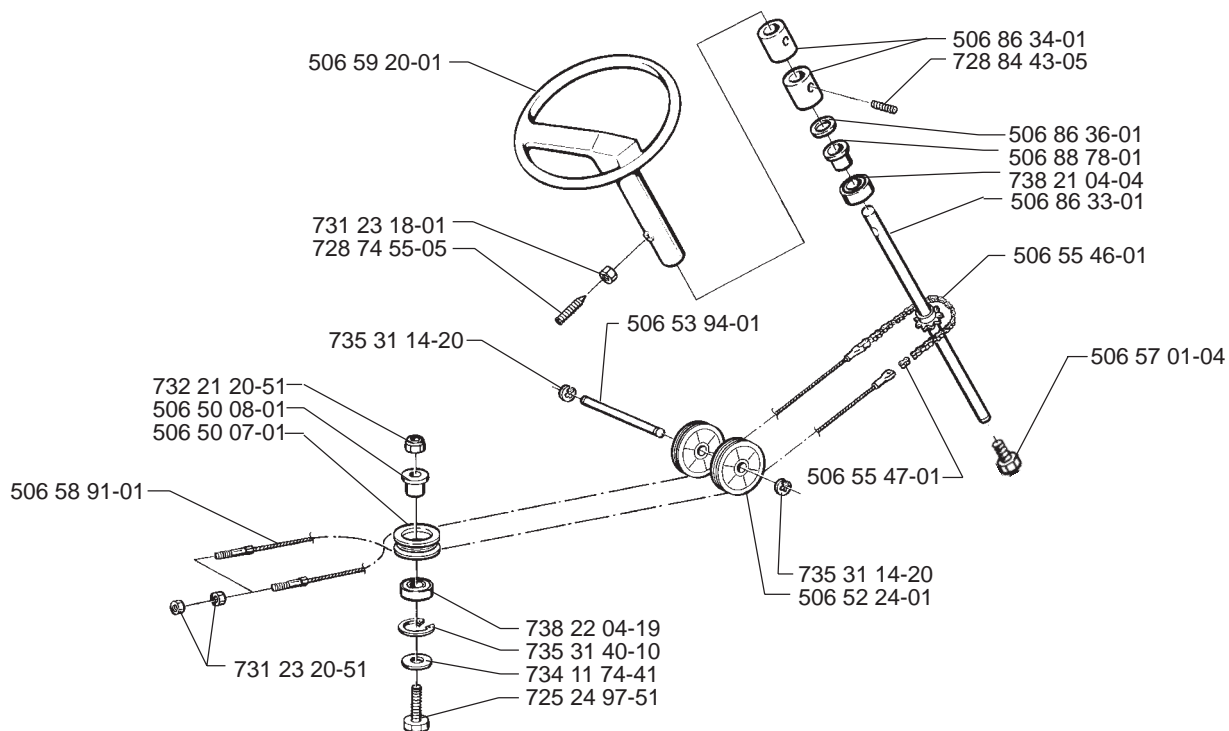

F

H

XXX XX XX-XX = New part