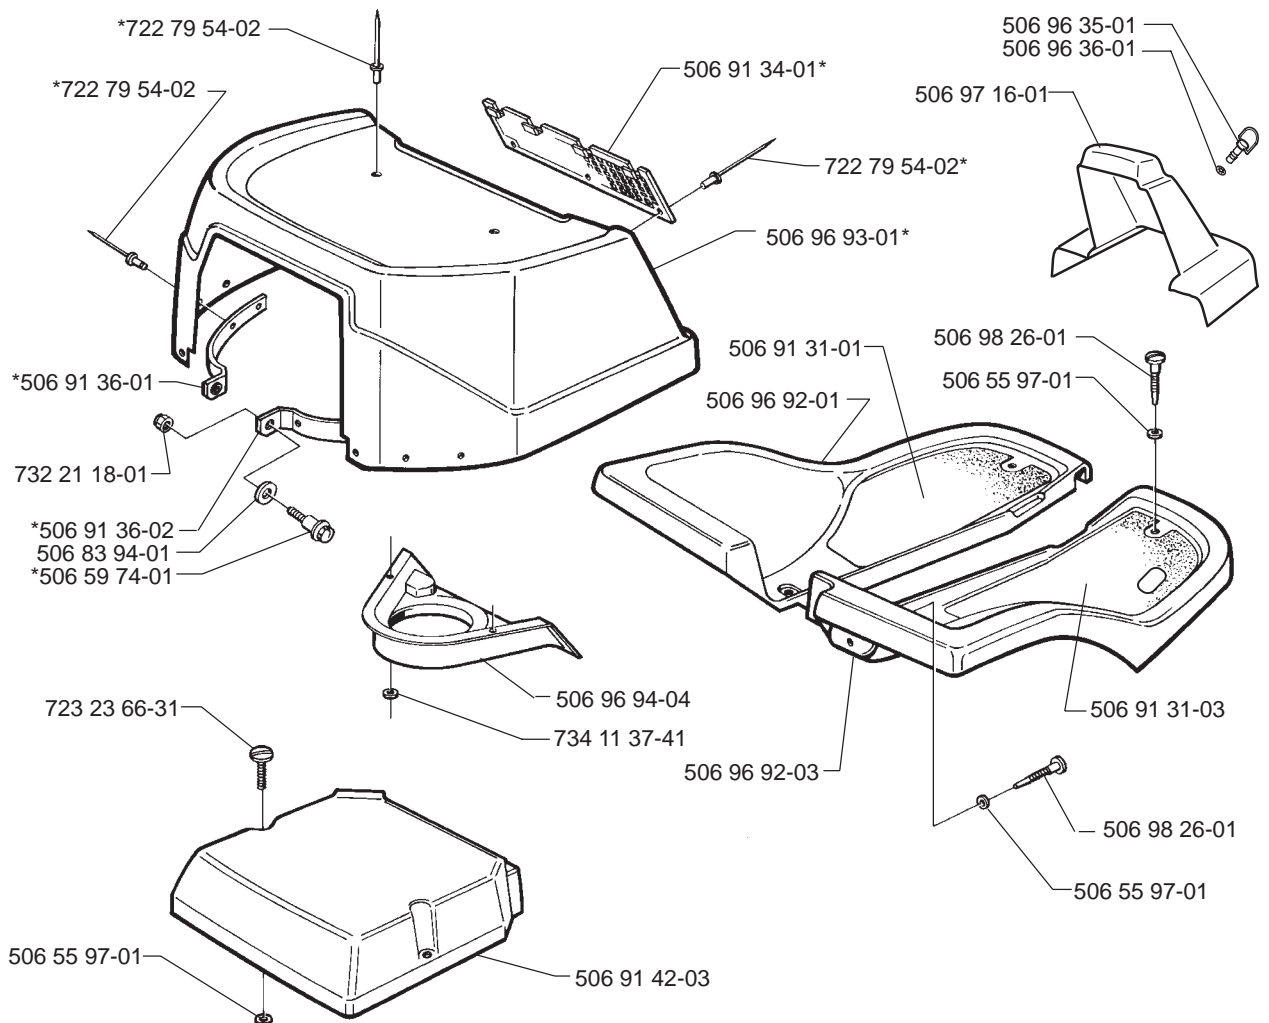

B

*compl 506 98 46-02

XXX XX XX-XX = New part

D**15,5 hp B & S Diamond plus****xxx xx xx-xx** = New part

E

xxx xx xx-xx = New part

G

xxx xx xx-xx = New part

xxx xx xx-xx = New part

C

xxx xx xx-xx = New part

K

X BioClip 90

xxx xx xx-xx = New part

T Rear 97, BioClip 103

V Side 97