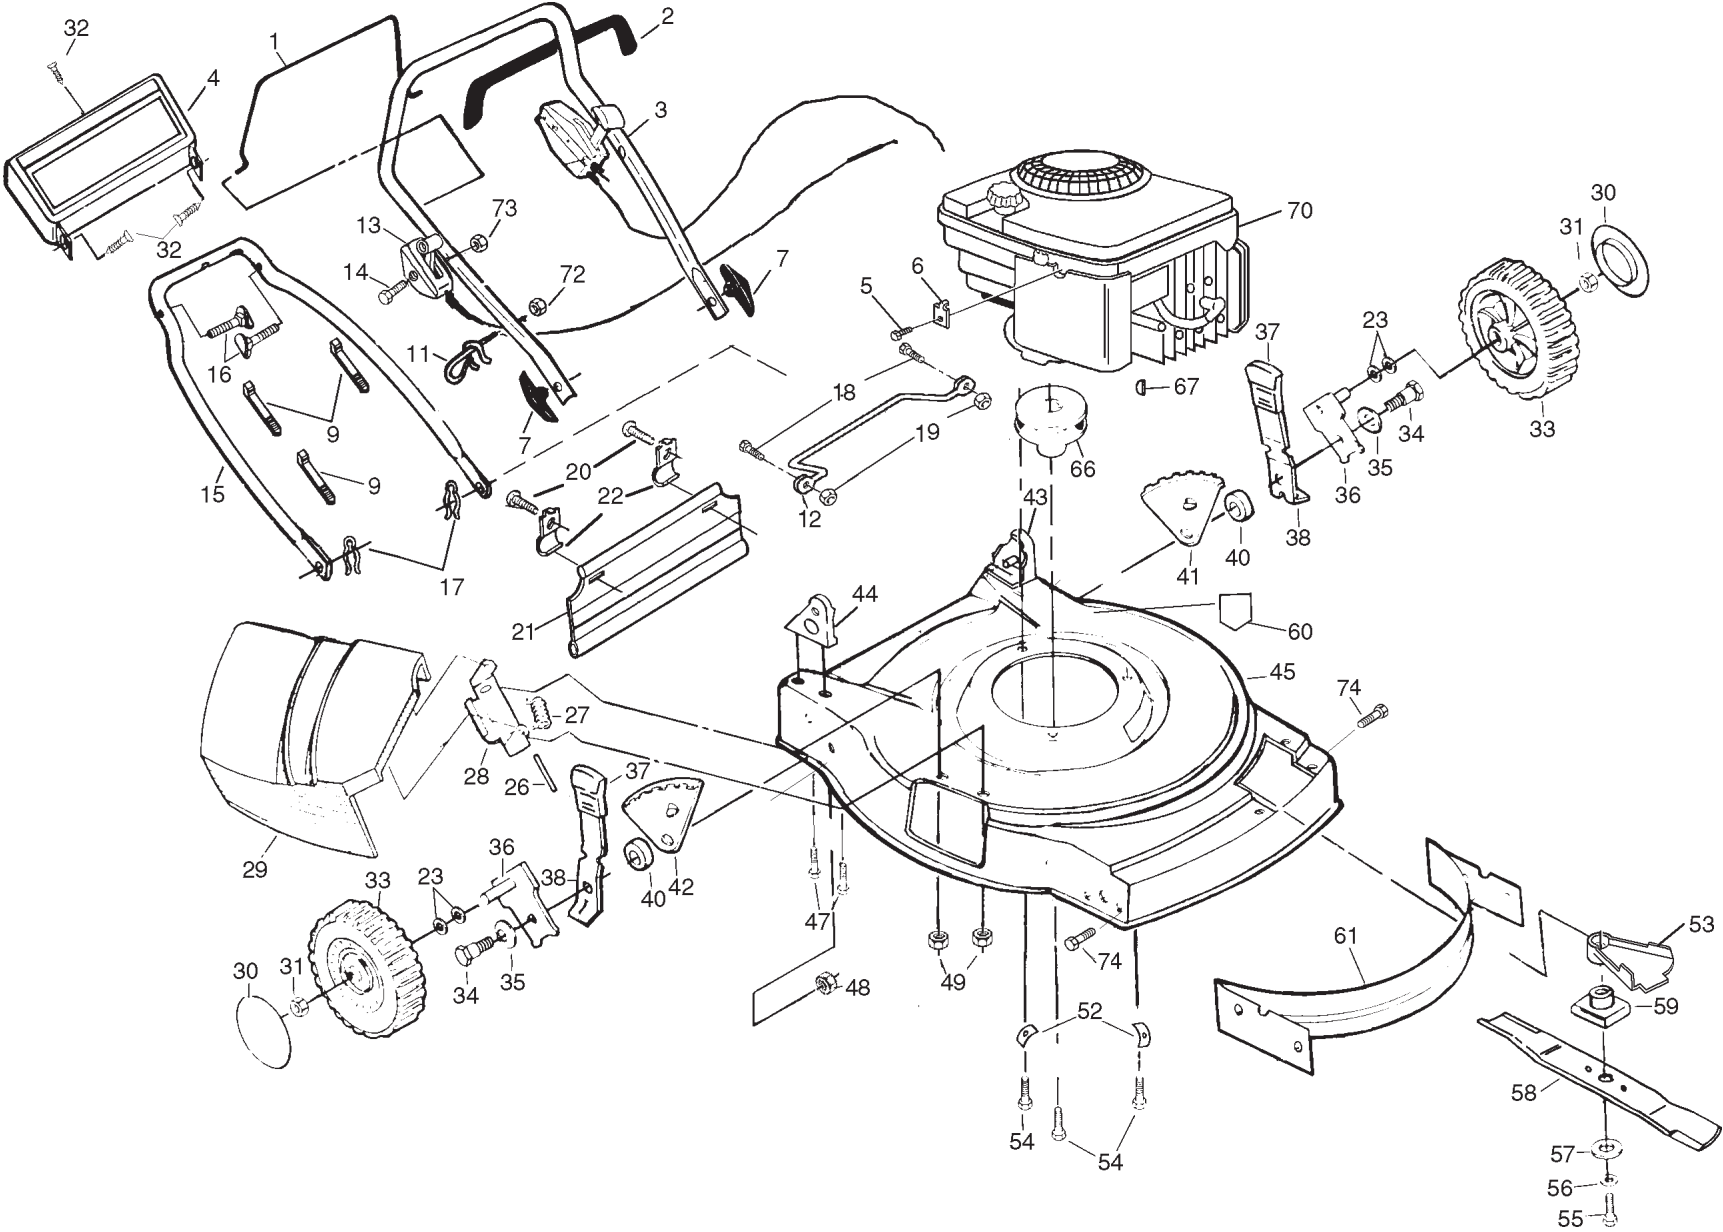

REPAIR PARTS

POWER PROPELLED LAWN MOWER - - MODEL NO. JET55S (JET55SN) 954 17 00-14

REPAIR PARTS

POWER PROPELLED LAWN MOWER - - MODEL NO. JET55S (JET55SN) 954 17 00-14

KEY NO.	PART NO.	DESCRIPTION	KEY NO.	PART NO.	DESCRIPTION
1	532131094	Control Bar	36	532151254	Axle Arm Assembly
2	532164265	Handle Grip	37	532132800	Selector Knob
3	532167123	Upper Handle	38	532125259	Selector Spring
4	532157070	Trim Plate	40	532146630	Spacer
5	532083816	Thread Rolling Screw #10-32 x 5/8	41	532800370	Wheel Adjusting Bracket (Left)
6	532213146	* Cable Clamp	42	532800368	Wheel Adjusting Bracket (Right)
7	532136376	Handle Knob	43	532170977	Handle Bracket Assembly (Left)
9	532066426	Wire Ties	44	532170975	Handle Bracket Assembly (Right)
11	532153638	Rope Guide	45	532170500	Lawn Mower Housing
12	532154147	Footguard	47	532149741	Self Tapping Screw 5/16-18 x 3/4
13	532700417	Throttle Control	48	532751592	Locknut 3/8-16
14	532059935	Screw	49	532063601	Locknut 1/4-20
15	532157082	Lower Handle	52	532125078	Washer
16	532131959	Handle Bolt 5/16-18 x 1-3/4	53	532134612	Debris Shield
18	532085825	Screw	54	532150406	Hex Head Thread Rolling Screw 3/8-16 x 1
19	532069180	Nut	55	532851084	Hex Head Screw 3/8-24 x 1-3/8 Grade 8
17	532051793	Hairpin Cotter	56	532850263	Washer, Lock Helical 3/8
20	532750097	Screw, Hex, #10-24 x 1/2	57	532851074	Hardened Washer
21	532140540	Rear Skirt	58	531006062	22" Blade
22	532125207	Skirt Bracket	59	532851514	Blade Adapter
23	532057143	Wave Washer	60	532145494	Danger Decal
26	532147286	Hinge Rod	61	532170491	Front Baffle Kit
27	532087589	Torsion Spring	66	532084596	Engine Pulley
28	532087593	Housing Bracket Assembly	67	532087677	Hi-Pro Key #HP 505
29	532850778	Discharge Guard	70	-----	* Engine - Briggs & Stratton Model No. 12H802
30	532157008	Hubcap			Order parts from engine manufacturer
31	532083923	Locknut 3/8-16	72	532063601	Locknut 1/4-20
32	532701477	Push in fastener	73	532751152	Hex Locknut 1/4-20
33	532750550	Wheel & Tire Assembly 8.00 x 2.00	74	817600406	Screw
34	532142748	Shoulder Bolt 3/8-16	75	532161057	Warning Decal (Not Shown)
35	532062335	Belleville Washer 1/2	--	532125381	Rear Baffle (Not Shown)
			--	532168700	Operator's Manual (Scand)
			--	532168699	Operator's Manual (Euro)