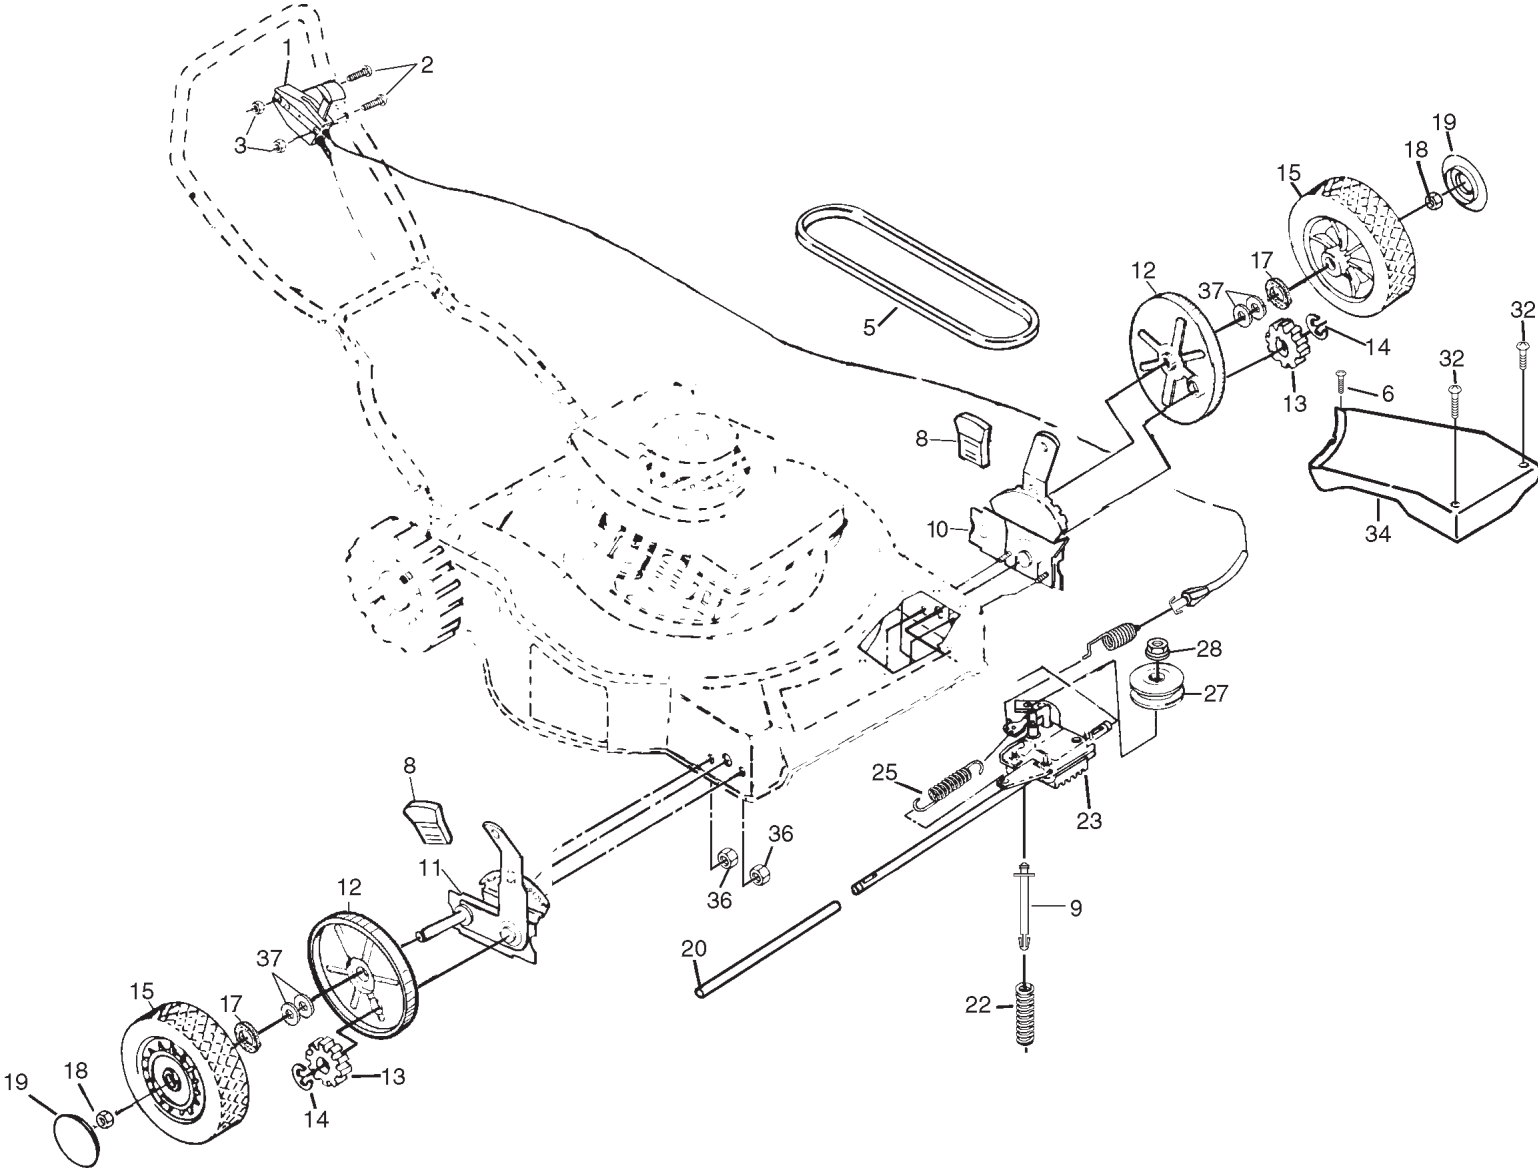

REPAIR PARTS

POWER PROPELLED LAWN MOWER - - MODEL NO. JET55S (JET55SN) 954 17 00-14

REPAIR PARTS

POWER PROPELLED LAWN MOWER - - MODEL NO. JET55S (JET55SN) 954 17 00-14

KEY NO.	PART NO.	DESCRIPTION
1	532172502	Dual Head Cable Control
2	532144929	Hex Washer Hd Screw 1/4-20 x 2-1/8
3	532063601	Locknut
5	532146527	V-Belt
6	532750097	Hex Washer Head Screw #10-24 x 1/2
8	532132800	Selector Knob
9	532150495	Spring Retainer
10	532151009	Wheel Adjuster Assembly (Left)
11	532151010	Wheel Adjuster Assembly (Right)
12	532088080	Dust Cover
13	532137054	Pinion
14	812000058	E-Ring
15	532801156	Wheel & Tire Assembly 8.00 x 2.00
17	532067725	Washer
18	532083923	Locknut
19	532157008	Hubcap

KEY NO.	PART NO.	DESCRIPTION
14	532137050	Helical Gear
15	532750436	Clutch Jaw
16	532750369	Grease
17	812000003	E-Ring
18	532850848	Hi-Pro Key
19	532125441	Spring Bracket

NOTE: All component dimensions given in U.S. inches.
1 inch = 25.4 mm