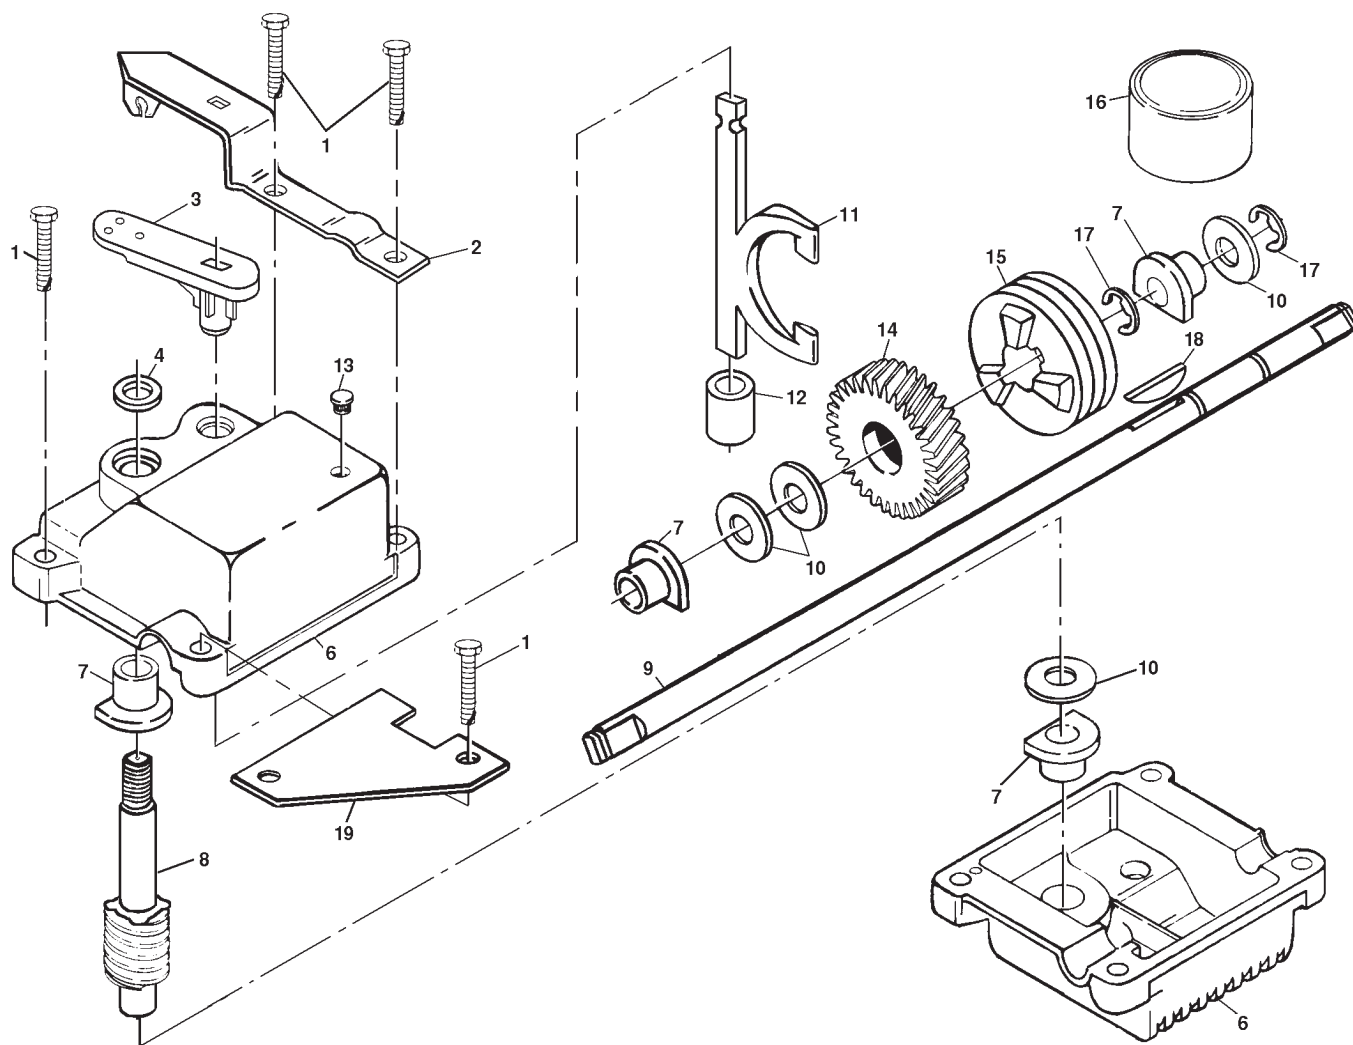

REPAIR PARTS

POWER PROPELLED LAWN MOWER MODEL NO. JET55S (JET55SN) 954 17 00-14

GEAR CASE ASSEMBLY PART NUMBER 532702511

KEY NO.	PART NO.	DESCRIPTION
1	817490416	Tapping Screw 1/4-20 x 1-1/4
2	532140269	Engagement Bracket
3	532137053	Shifter
4	532057072	Seal
6	532048373	Gear Case Halves Kit (Includes Key Nos. 4, and 7)
7	532077881	Bearing
8	532137051	Worm Shaft
9	532137074	Drive Shaft
10	532057079	Hardened Washer
11	532131484	Clutch Yoke
12	532700343	Bushing
13	532086447	Plug

KEY NO.	PART NO.	DESCRIPTION
14	532137050	Helical Gear
15	532750436	Clutch Jaw
16	532750369	Grease
17	812000003	E-Ring
18	532850848	Hi-Pro Key
19	532125441	Spring Bracket

NOTE: All component dimensions given in U.S. inches.
1 inch = 25.4 mm