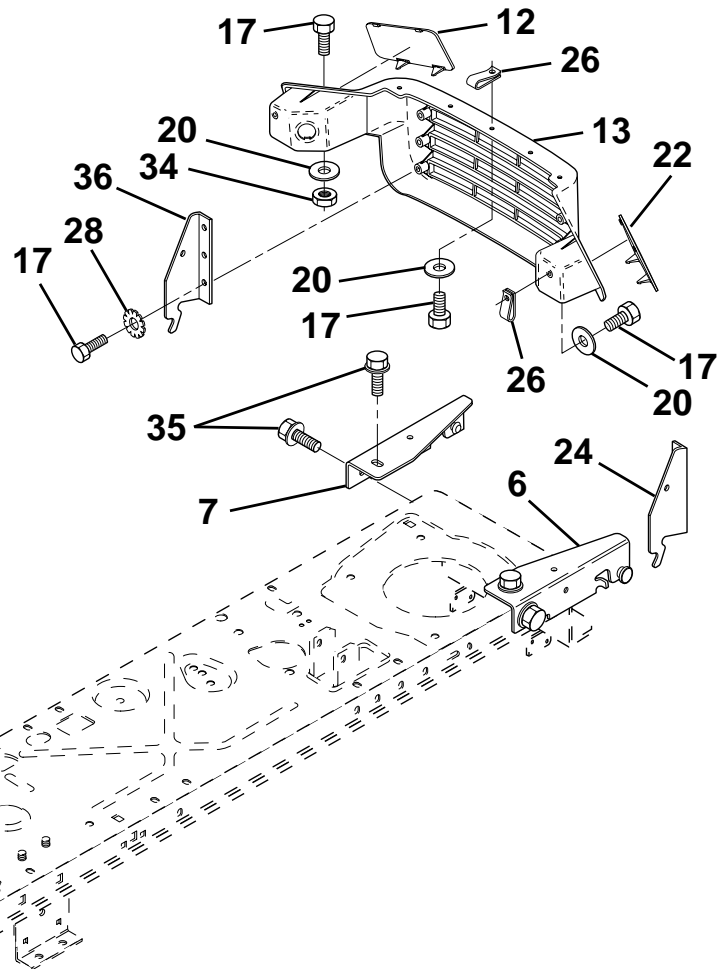

TRACTOR - MODEL NO. LT130 (HF13C36E), PRODUCT NO. 954 82 01-00
HOOD

KEY NO.	PART NO.	DESCRIPTION
6	532140051	Bracket, Asm. Pivot Frame RH
7	532140050	Bracket, Asm. Pivot Frame LH
10	532130850	Brace, Hood
11	532165791	Hood
12	532165794	Lens, LH
13	532165792	Grille
17	874780410	Bolt, Fin Hex 1/4-20 x 5/8
20	819091016	Washer, Flat 1/4
21	532126938	Bumper, Hood
22	532165793	Lens RH

KEY NO.	PART NO.	DESCRIPTION
23	532139969	Latch, Hood
24	532142873	Bracket, Pivot Hood RH
26	532052921	Clip, Tinnerman
28	811050400	Washer, Lock Ext. Tooth 1/4
34	873680400	Nut, Fin Hex 1/4-20
35	817490512	Screw, Thdrol 5/16-18 x 3/4
36	532128445	Bracket, Pivot Hood LH

NOTE: All component dimensions given in U.S. inches
1 inch = 25.4 mm

HARDWARE SHOWN LARGER FOR EASIER IDENTIFICATION

REPAIR PARTS

TRACTOR - MODEL NO. LT130 (HF13C36E), PRODUCT NO. 954 82 01-00
SEAT

KEY NO.	PART NO.	DESCRIPTION
1	872050412	Bolt, Carriage 1/4-20 x 1-1/2
2	532140838	Seat
3	532155925	Pan, Seat
4	873800500	Nut, Lock Hex w/Ins. 5/16-18
5	532153236	Bolt, Shoulder 5/16-18
6	532145006	Clip, Push-In
7	532166369	Knob, Seat
8	874760616	Bolt, Fin Hex 3/8-16 UNC x 1
9	532140551	Bracket, Pivot Seat
11	819133210	Washer 12/32 x 2 x 10 Ga.

NOTE: All component dimensions given in U.S. inches
1 inch = 25.4 mm

HARDWARE SHOWN LARGER FOR EASIER IDENTIFICATION

REPAIR PARTS

TRACTOR - MODEL NO. LT130 (HF13C36E), PRODUCT NO. 954 82 01-00

DASH

KEY NO.	PART NO.	DESCRIPTION
1	532142187	Cap, Fuel
2	532138395	Assembly, Dash & Fuel Tank
3	532123487	Clamp, Hose
4	532008544	Line, Fuel
5	532008548	Line, Fuel
6	873640400	Nut, Hex, Keps 1/4-20
7	532124996	Clip, Fuel Line
8	819091216	Washer 9/32 x 3/4 x 16 Ga.
9	874760428	Bolt, Hex, Fin 1/4-20 x 1-3/4
10	819091413	Washer 11/32 x 11/16 x 16 Ga.
11	532121249	Spacer, Split
12	532003720	Spring