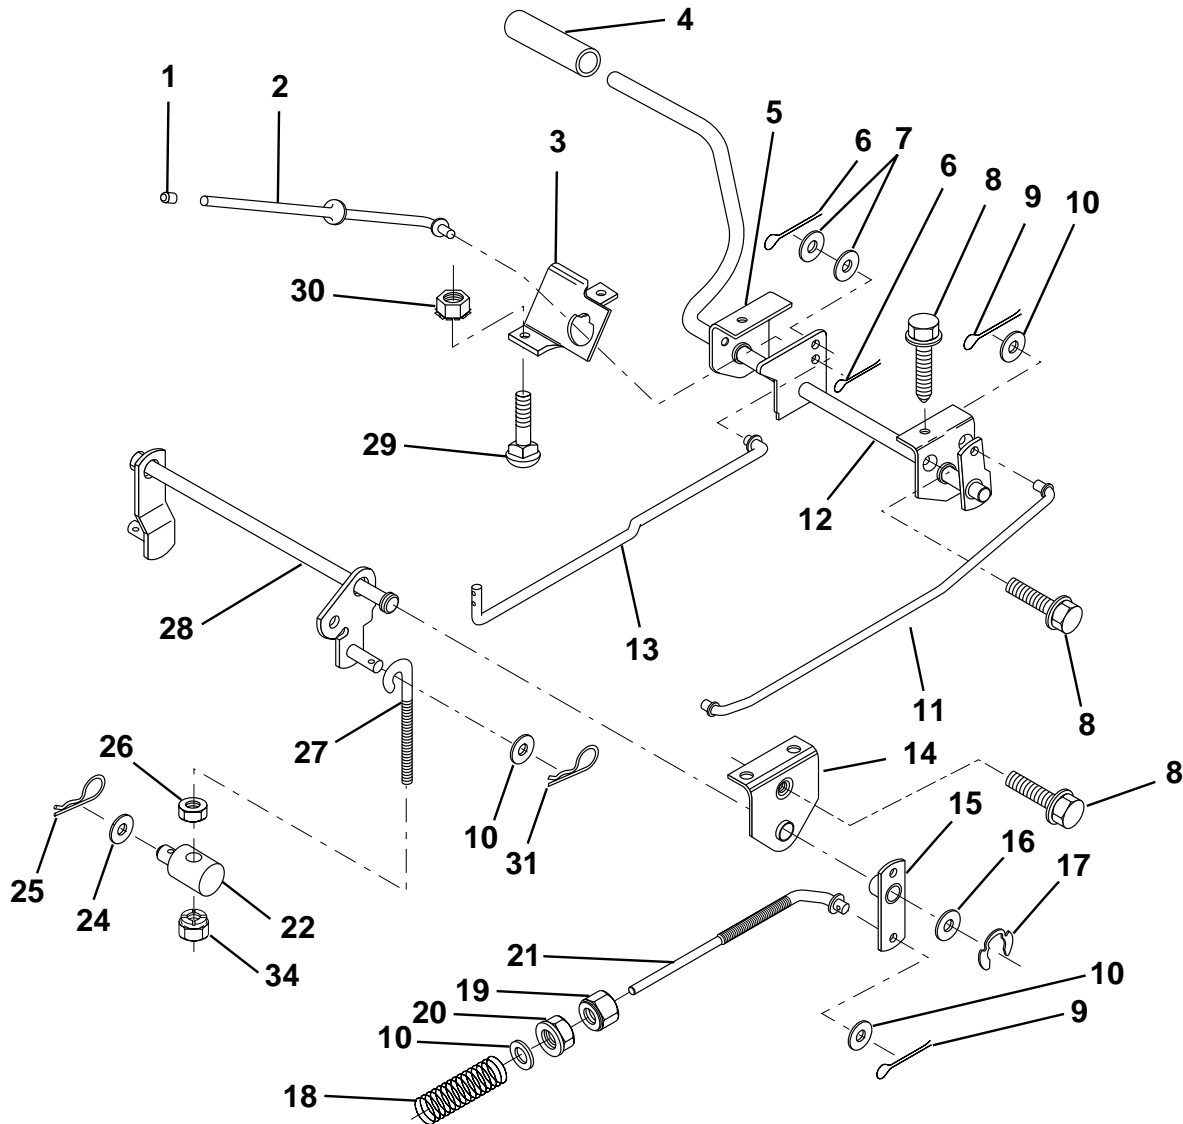

REPAIR PARTS

TRACTOR - MODEL NO. LT130 (HF13C36E), PRODUCT NO. 954 82 01-00

BRAKE / REAR MOWER LIFT ASSEMBLY

KEY NO.	PART NO.	DESCRIPTION	KEY NO.	PART NO.	DESCRIPTION
1	532071673	Cap, Plunger	17	812000034	Ring, Klip
2	532123436	Rod, Parking Brake	18	532151332	Spring, Brake Rod
3	532123437	Bracket, Parking Brake	19	873350600	Nut, Hex, Jam 3/8-16 UNC
4	532008156	Cover, Pedal	20	873800600	Nut, Lock Hex W/ns. 3/8-16
5	532122504	Bracket, Clutch/Brake Pedal, L.H.	21	532131460	Rod, Rear Brake
6	876020312	Pin, Cotter 3/32 x 3/4	22	532144585	Trunnion, Lift
7	819131016	Washer 13/32 x 5/8 x 16 Ga.	24	819132012	Washer 13/32 x 1-1/4 x 12 Ga.
8	817490508	Screw, Hex, Thd. Roll. 5/16-18 x 1/2	25	532124961	Spring, Retainer
9	876020412	Pin, Cotter 1/8 x 3/4	26	873930600	Nut, Centerlock 3/8-16 UNC
10	819131316	Washer 13/32 x 13/16 x 16 Ga.	27	532127369	Link, Threaded
11	532123543	Rod, Brake Front	28	532140776	Assembly, Rear Mower Lift
12	532139933	Assembly, Clutch/Brake Pedal	29	872110506	Bolt, Carriage 5/16-18 UNC x 3/4
13	532123394	Rod, Clutch	30	873510500	Nut, Keps 5/16-16 UNC
14	532121978	Bracket, Lift, Shaft	31	532124660	Retainer, Spring
15	532133332	Assembly, Brake, Pivot, Arm	34	873680600	Nut, Crownlock
16	819251816	Washer 25/32 x 1-1/8 x 16 Ga.			

NOTE: All component dimensions given in U.S. inches
1 inch = 25.4 mm

HARDWARE SHOWN LARGER FOR EASIER IDENTIFICATION