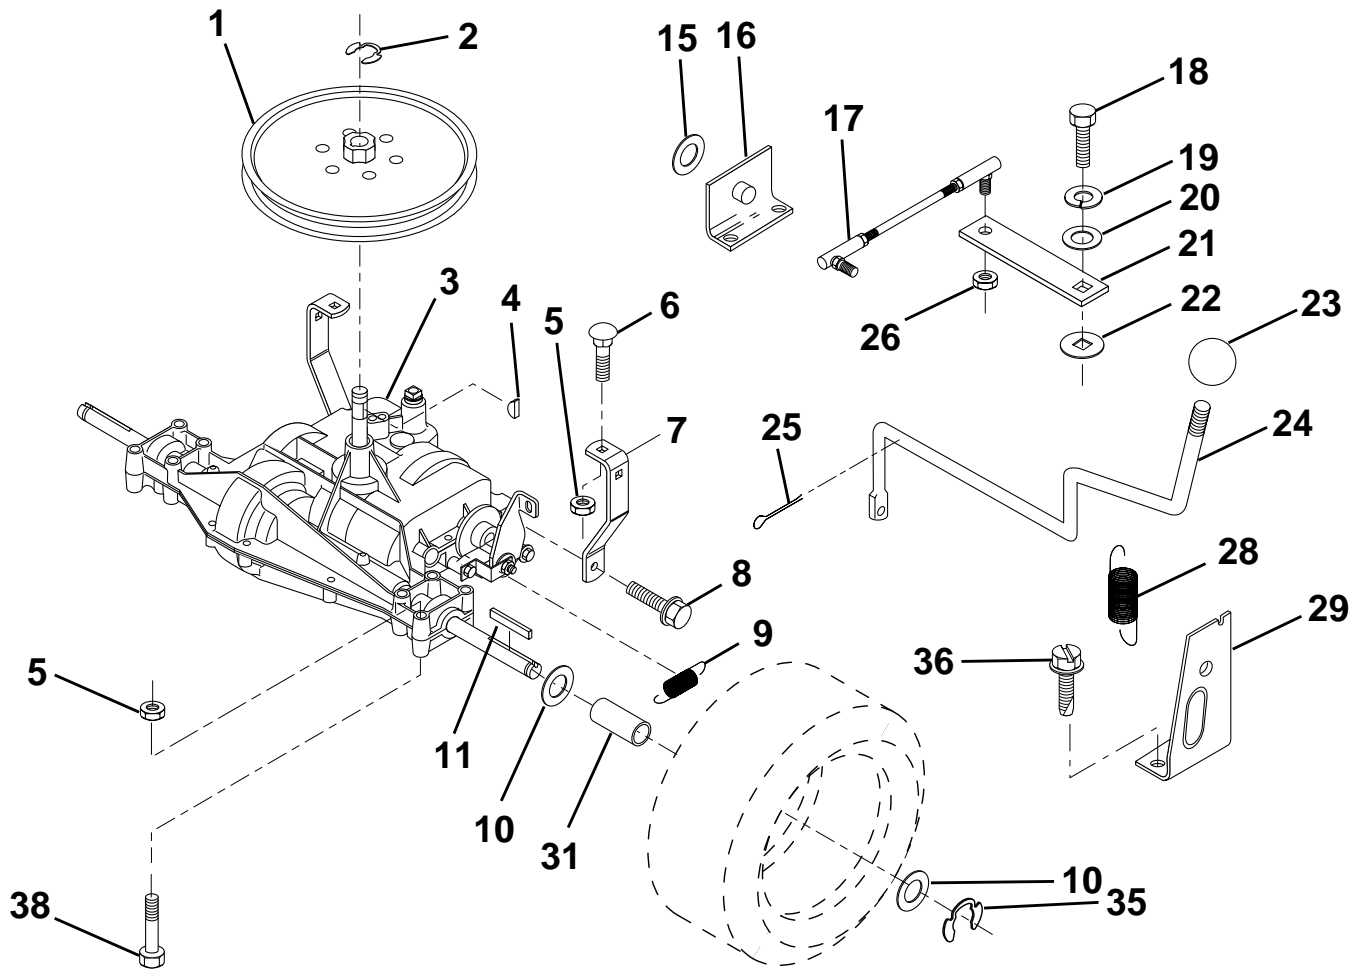

KEY NO.	PART NO.	DESCRIPTION
1	873680500	Nut Crownlock 5/16-18
2	874760512	Bolt, Hex Hd 5/16-18 UNC x 3/4
3	532141342	Keeper, Mower Drive, R. H.
4	532138029	Pulley, Engine
5	810040700	Washer, Lock 7/16
6	871170744	Bolt Hex 7/16-20 Gr. 5
7	531005025	Traction V-Belt, Drive
8	532123405	Keeper, T/A Ground Drive Belt
9	872140612	Bolt, Carr. 3/8-16 UNC x 1-1/2
10	532123396	Keeper, Belt Ground Drive Idler
11	532150926	Arm, Ground Drive Clutch
12	532123674	Idler, Flat
13	819131316	Washer 13/32 x 13/16 x 16 Ga.

KEY NO.	PART NO.	DESCRIPTION
14	873930600	Nut, Centerlock 3/8-16 UNC
15	873680600	Nut, Crownlock 3/8-16
16	532126471	Clip, Insulated
17	532150932	Spacer, Retainer
18	532131459	Spring Extension
19	873510500	Nut, Keps 5/16-18 UNC
20	532139919	Keeper, T/A Ground Drive Belt
21	819111016	Washer 11/32 x 5/8 x 16 Ga.
22	532123404	Keeper, Frame Ground Drive Belt
23	532140916	Keeper, Mower Drive, L. H.
24	817720408	Screw, Thd Cut 1/4-20 x 1/2
25	532150935	Bushing Nylon

NOTE: All component dimensions given in U.S. inches
1 inch = 25.4 mm

HARDWARE SHOWN LARGER FOR EASIER IDENTIFICATION

REPAIR PARTS

TRACTOR - MODEL NO. LT130 (HF13C36E), PRODUCT NO. 954 82 01-00

TRANSAXLE

KEY NO.	PART NO.	DESCRIPTION
1	532123385	Pulley
2	812000028	Ring, Retainer
3	-----	Transaxle, Peerless (206-545C) (Order parts from transaxle manf.)
4	532125096	Key, Woodruff #9
5	873680500	Nut, Crownlock 5/16-18
6	872140506	Bolt, Carriage 5/16-18 UNC x 3/4
7	532123378	Strap, Torque
8	817060512	Screw 5/16-18 x 3/4
9	532146682	Spring, Brake
10	532121749	Washer 25/32 x 1-1/4 x 16 Ga.
11	532123583	Key, Square
15	819171616	Washer 17/32 x 1 x 16 Ga.
16	532124600	Support, Handle Shift LH
17	532126293	Link, Shift
18	874550412	Bolt, Fin Hex 1/4-28 UNF x 3/4 Gr. 8
19	810040400	Washer, Lock 1/4