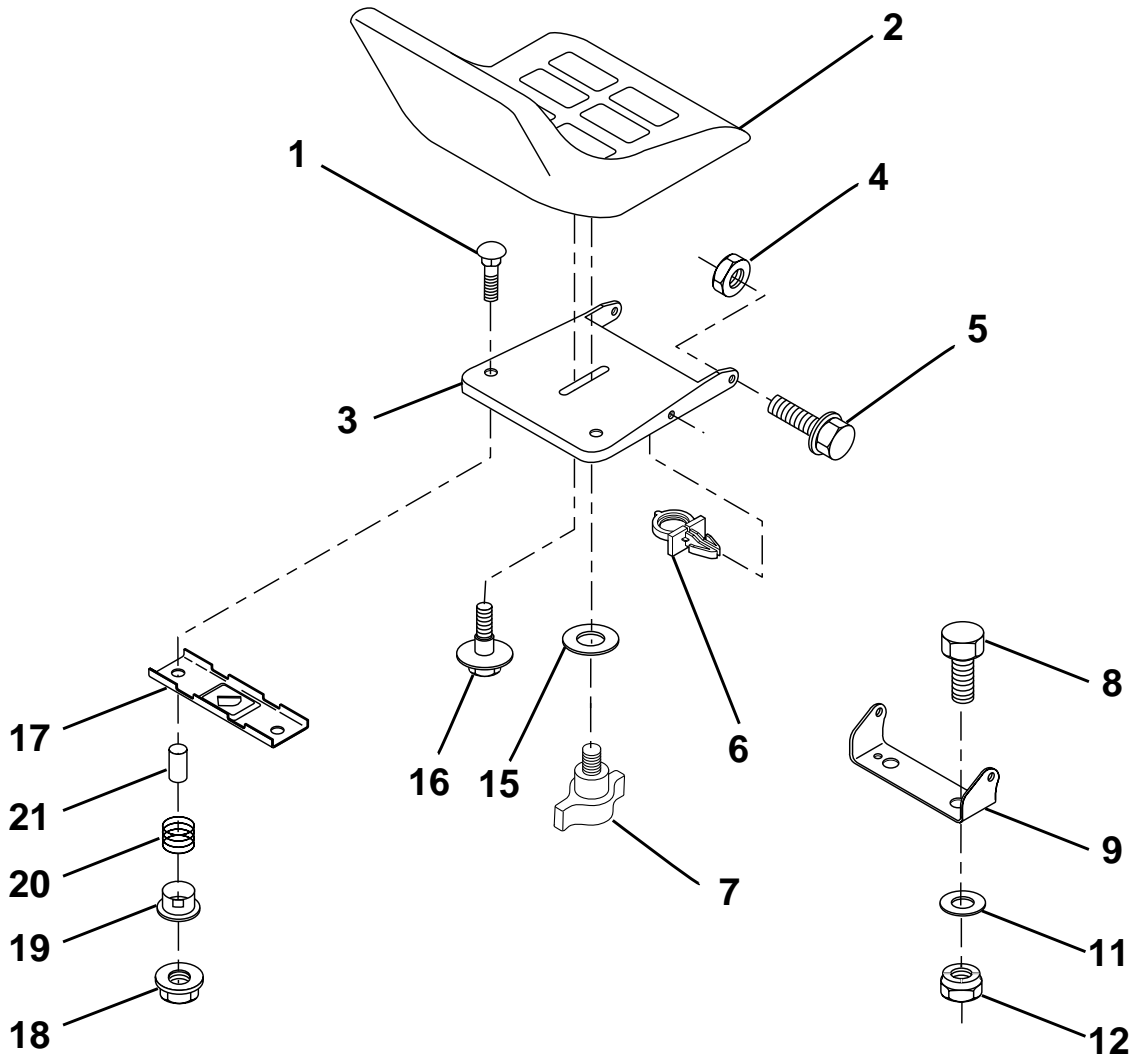

KEY NO.	PART NO.	DESCRIPTION
1	532156417	Case, Battery
2	819132012	Washer 13/32 x 1-1/4 x 12 Ga.
3	817490612	Screw, Hex Wsh. Thrdrol. 3/8-16 x 3/4
4	532124181	Spring, Compression, Seat
5	532125142	Plate, Asm. Battery
7	532126700	Pad, Footrest
8	817490512	Screw, Hex Wsh. Thrdrol. 5/16-18 x 3/4
9	532166601	Console, Shift Control
10	532139783	Plate, Shift Lock
11	532124346	Nut, Self-Threading, Wsh Hd 3/16

KEY NO.	PART NO.	DESCRIPTION
12	532145190	Assembly, Frame
15	873640400	Nut, Keps 1/4-20 UNC
16	532141736	Switch Actuator
17	532140782	Drawbar
18	532126470	Clip, Insulated
19	532141393	Fender/Footrest
20	819091413	Washer 9/32 x 7/8 x 13 Ga.
25	817060514	Screw Tapping 5/16-18 Unc
33	817190516	Screw Hex 5/16-18 x 1
34	532170165	Bolt Shoulder 5/16-18 TT

NOTE: All component dimensions given in U.S. inches
1 inch = 25.4 mm

HARDWARE SHOWN LARGER FOR EASIER IDENTIFICATION

REPAIR PARTS

TRACTOR - MODEL NO. LT130 (HF13C36E), PRODUCT NO. 954 82 01-00
SEAT

KEY NO.	PART NO.	DESCRIPTION
1	872050412	Bolt, Carriage 1/4-20 x 1-1/2
2	532140838	Seat
3	532155925	Pan, Seat
4	873800500	Nut, Lock Hex w/Ins. 5/16-18
5	532153236	Bolt, Shoulder 5/16-18
6	532145006	Clip, Push-In
7	532166369	Knob, Seat
8	874760616	Bolt, Fin Hex 3/8-16 UNC x 1
9	532140551	Bracket, Pivot Seat
11	819133210	Washer 12/32 x 2 x 10 Ga.

KEY NO.	PART NO.	DESCRIPTION
12	873800600	Nut, Lock Hex w/Wsh 3/8-16
15	819171912	Washer, 17/32 x 1-3/16 x 12 Ga.
16	532127018	Bolt, Shoulder
17	532121246	Bracket, Switch, Mounting
18	532123976	Nut, Hex Large Flange Lock
19	532121248	Bushing, Snap
20	532121250	Spring, Compression
21	532134300	Spacer, Split 28 Id. x .96 Lg.