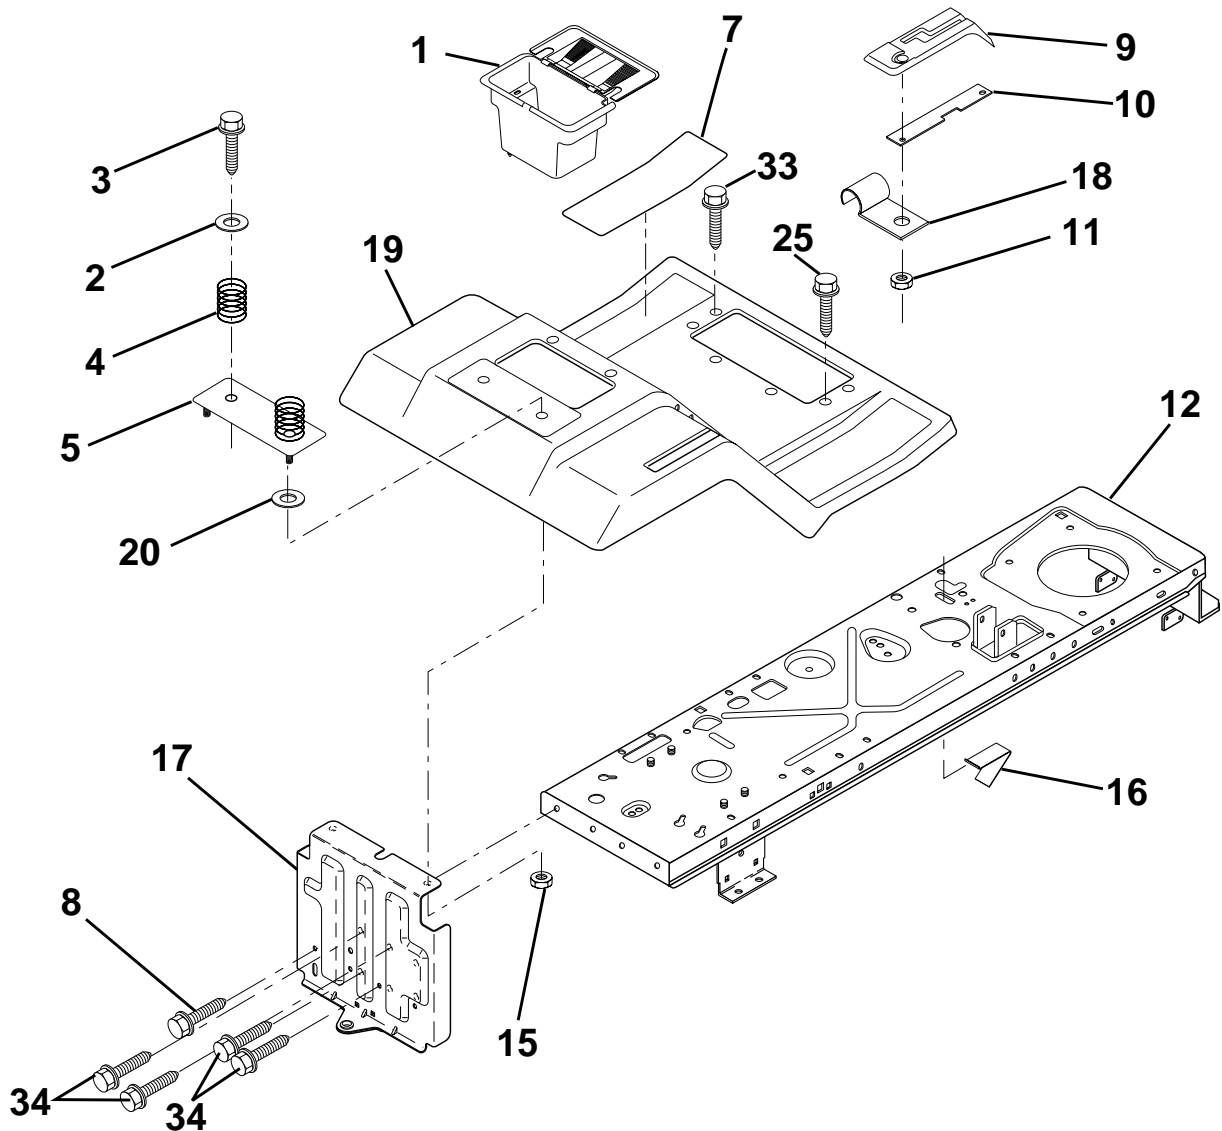

KEY NO.	PART NO.	DESCRIPTION
23	532139969	Latch, Hood
24	532142873	Bracket, Pivot Hood RH
26	532052921	Clip, Tinnerman
28	811050400	Washer, Lock Ext. Tooth 1/4
34	873680400	Nut, Fin Hex 1/4-20
35	817490512	Screw, Thdrol 5/16-18 x 3/4
36	532128445	Bracket, Pivot Hood LH

KEY NO.	PART NO.	DESCRIPTION
1	532156417	Case, Battery
2	819132012	Washer 13/32 x 1-1/4 x 12 Ga.
3	817490612	Screw, Hex Wsh. Thrdrol. 3/8-16 x 3/4
4	532124181	Spring, Compression, Seat
5	532125142	Plate, Asm. Battery
7	532126700	Pad, Footrest
8	817490512	Screw, Hex Wsh. Thrdrol. 5/16-18 x 3/4
9	532166601	Console, Shift Control
10	532139783	Plate, Shift Lock
11	532124346	Nut, Self-Threading, Wsh Hd 3/16

NOTE: All component dimensions given in U.S. inches
1 inch = 25.4 mm

HARDWARE SHOWN LARGER FOR EASIER IDENTIFICATION

REPAIR PARTS

TRACTOR - MODEL NO. LT130 (HF13C36E), PRODUCT NO. 954 82 01-00
SEAT

KEY NO.	PART NO.	DESCRIPTION
1	872050412	Bolt, Carriage 1/4-20 x 1-1/2
2	532140838	Seat
3	532155925	Pan, Seat
4	873800500	Nut, Lock Hex w/Ins. 5/16-18
5	532153236	Bolt, Shoulder 5/16-18
6	532145006	Clip, Push-In
7	532166369	Knob, Seat
8	874760616	Bolt, Fin Hex 3/8-16 UNC x 1
9	532140551	Bracket, Pivot Seat
11	819133210	Washer 12/32 x 2 x 10 Ga.

NOTE: All component dimensions given in U.S. inches
1 inch = 25.4 mm

HARDWARE SHOWN LARGER FOR EASIER IDENTIFICATION

REPAIR PARTS

TRACTOR - MODEL NO. LT130 (HF13C36E), PRODUCT NO. 954 82 01-00

DASH

KEY NO.	PART NO.	DESCRIPTION
1	532142187	Cap, Fuel
2	532138395	Assembly, Dash & Fuel Tank
3	532123487	Clamp, Hose
4	532008544	Line, Fuel
5	532008548	Line, Fuel
6	873640400	Nut, Hex, Keps 1/4-20
7	532124996	Clip, Fuel Line
8	819091216	Washer 9/32 x 3/4 x 16 Ga.
9	874760428	Bolt, Hex, Fin 1/4-20 x 1-3/4
10	819091413	Washer 11/32 x 11/16 x 16 Ga.
11	532121249	Spacer, Split
12	532003720	Spring