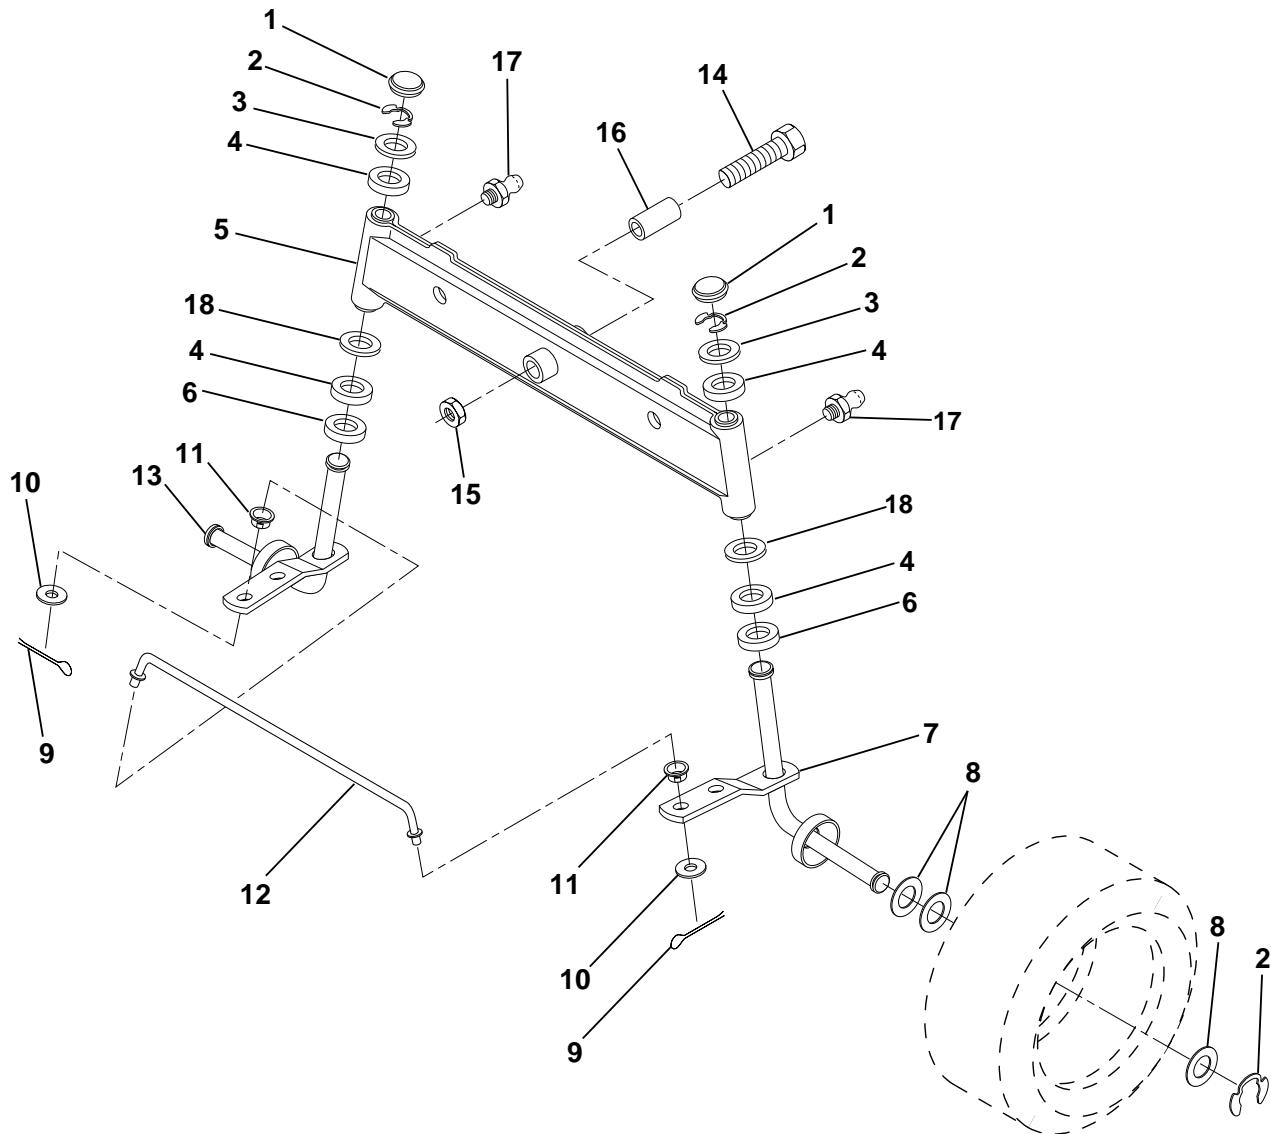

KEY NO.	PART NO.	DESCRIPTION
1	532132566	Link, Drag
2	874780828	Bolt, Fin Hex 1/2-13 x 1-3/4
3	873680500	Nut, Crownlock 5/16-18
4	873680600	Nut, Crownlock 3/8-16
5	532121926	Gear, Sector
6	532121927	Bushing
7	873030800	Nut, Heavy Hex Top Lock 1/2-13UNC
8	532126472	Clip, Insulated
9	873680800	Nut, Crownlock 3/8-16

KEY NO.	PART NO.	DESCRIPTION
10	876020412	Pin, Cotter 1/8 x 3/4
11	819131316	Washer, 13/32 x 13/16 x 16 Ga.
12	532126847	Bushing
13	874760512	Bolt, Hex Hd. 5/16-18 UNC x 3/4
14	819111416	Washer 11/32 x 7/8 x 16 Ga.
15	872110606	Bolt, Carriage 3/8-16 UNC x 3/4
16	532137096	Support, Front Axle

NOTE: All component dimensions given in U.S. inches
1 inch = 25.4 mm

HARDWARE SHOWN LARGER FOR EASIER IDENTIFICATION

REPAIR PARTS

TRACTOR - MODEL NO. LT130 (HF13C36E), PRODUCT NO. 954 82 01-00

FRONT AXLE

KEY NO.	PART NO.	DESCRIPTION
1	532121232	Cap, Spindle
2	812000029	Ring, Clip
3	532121748	Washer 25/32 x 1-5/8 x 16 Ga.
4	532124937	Bearing, Col Strg.
5	532142033	Axle, Front
6	532124931	Bearing, Thrust
7	532161826	Spindle, R.H. Asm.
8	532121749	Washer 25/32 x 1-1/4 x 16 Ga.
9	876020412	Pin, Cotter 1/8 x 3/4
10	819131316	Washer 13/32 x 13/16 x 16 Ga.

KEY NO.	PART NO.	DESCRIPTION
11	532126847	Bushing
12	532130465	Rod, Tie
13	532161827	Spindle, L.H. Asm.
14	874011056	Bolt, Hex 5/8-11 x 3-1/2
15	873901000	Locknut, Flange 5/8-11
16	532110438	Spacer, Bearing
17	532124836	Fitting, Grease
18	819272016	Washer 27/32 x 1-1/4 x 16 Ga.