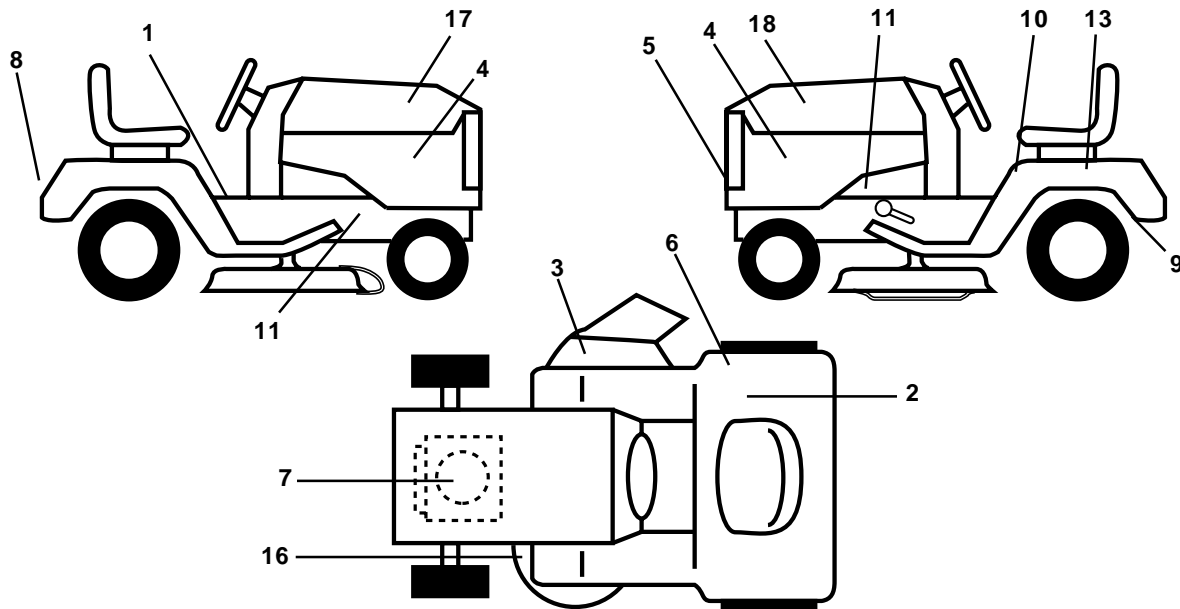

REPAIR PARTS

TRACTOR - MODEL NO. LT130 (HF13C36E), PRODUCT NO. 954 82 01-00

DECALS

KEY NO.	PART NO.	DESCRIPTION
1	532159739	Decal, Operating Inst.
2	532126187	Decal, 100 DBA Cert.
3	532145494	Decal, Cutfinger
4	532159713	Decal, Panel Side B&S Husq.
5	532150616	Decal, Logo, Grille
7	532170848	Decal, Engine
6	532145437	Decal, Europe Stand. CE Tractors
8	532150617	Decal, Logo, Fender
9	532162598	Decal, Drawbar Load Limit
10	532145498	Decal, Read Owner's Manual
11	532159736	Decal, Chassis Hot Muffler

KEY NO.	PART NO.	DESCRIPTION
13	532145005	Decal, Caution, Battery
16	532136830	Decal, V-Belt Schematic
17	532151986	Decal, Hood LT130
18	532151987	Decal, Hood LT130
--	532138311	Decal, Height Adjust
--	532172218	Manual, Operator's (Euro.)
--	532172219	Manual, Operator's (Scand.)
Available accessories not included with tractor:		
--	C36	Rear Bagger
--	MK360	Mulcher Plate