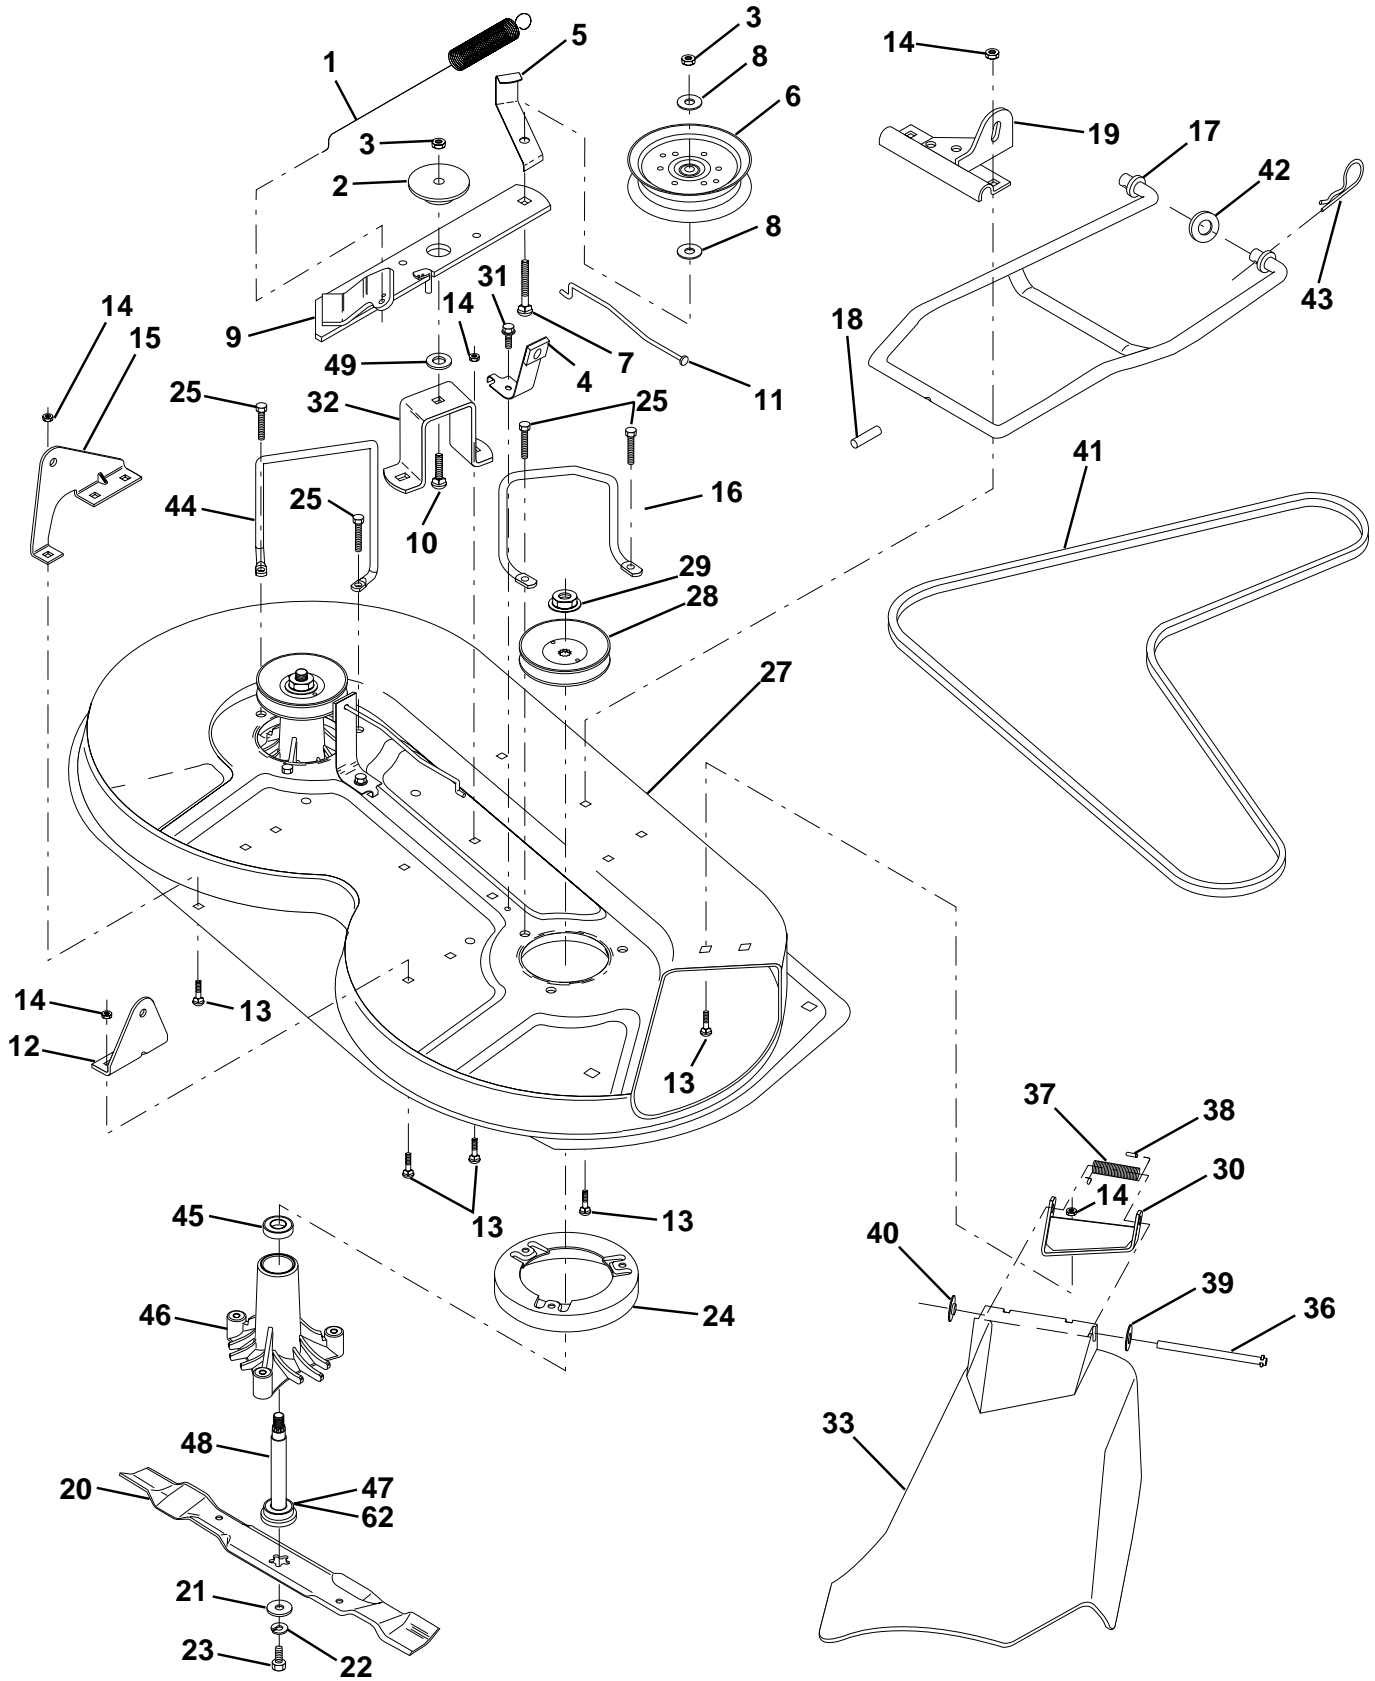

REPAIR PARTS

TRACTOR - MODEL NO. LT130 (HF13C36E), PRODUCT NO. 954 82 01-00
MOWER DECK

REPAIR PARTS

TRACTOR - MODEL NO. LT130 (HF13C36E), PRODUCT NO. 954 82 01-00

MOWER DECK

KEY NO.	PART NO.	DESCRIPTION	KEY NO.	PART NO.	DESCRIPTION
1	532140064	Spring, Mower Clutch	30	532136631	Bracket, Asm. Deflector
2	532165723	Spacer, Retainer	31	817490508	Screw, Hex Wsh. Thdrol. 5/16-18 x 1/2
3	873680600	Nut, Crownlock 3/8 - 16	32	532122051	Arm, Support Idler Mower
4	532130840	Brake Asm.	33	532171156	Deflector
5	532131251	Guide, Belt Idler	36	532121980	Rod, Hinge
6	532121316	Pulley, Idler Flat	37	532123713	Spring, Torsion Deflector
7	872110616	Bolt, Carr. 3/8-16 x 1-3/4 Gr. 5	38	532105304	Cap, Sleeve
8	819131410	Washer 13/21 x 7/8 x 10 Ga.	39	819111016	Washer 11/32 x 5/8 x 16 Ga.
9	532127744	Arm Asm., Idler Mower	40	532110452	Pushnut
10	872140610	Bolt, Carriage 3/8-16 x 1-1/4	41	531005026	V-Belt
11	532130841	Rod, Brake	42	819171616	Washer 11/32 x 5/8 16 Ga.
12	532127356	Bracket, Lift R. H. Rear	43	532163552	Retainer, Spring
13	872140506	Bolt, Carriage 5/16-18 x 3/4	44	532140608	Keeper, L. H.
14	873680500	Nut, Crownlock 5/16-18	45	532110485	Bearing
15	532127357	Bracket, Lift L. H. Rear	46	532128774	Housing, Mandrel Vented
16	532153298	Keeper, R. H.	47	532129895	Bearing
17	532128508	Link, Asm. Mower Stabilizer	48	532137645	Shaft, Mandrel (Includes Key No. 47)
18	532128511	Pin, Drive	49	532133943	Washer, Hardened
19	532127380	Bracket, Asm. Front	62	532153390	Washer Felt
20	531005023	Blade, High Lift	--	532130794	Mandrel Asm. (Includes Key Nos. 22-23, 26, 29 and 45-48)
21	532140296	Washer, Hardened	--	532156866	Deck, Mower Complete
22	810030600	Washer, Lock 3/8			
23	532850857	Bolt 3/8-24 x 1-1/4 Gr. 8			
24	532140329	Stripper			
25	532157722	Screw Thd Rolling Wsh Hd			
27	532156600	Deck Assembly			
28	532153531	Pulley, Mandrel			
29	532137266	Nut, Flangelock 9/16			

NOTE: All component dimensions given in U.S. inches
1 inch = 25.4 mm

HARDWARE SHOWN LARGER FOR EASIER IDENTIFICATION