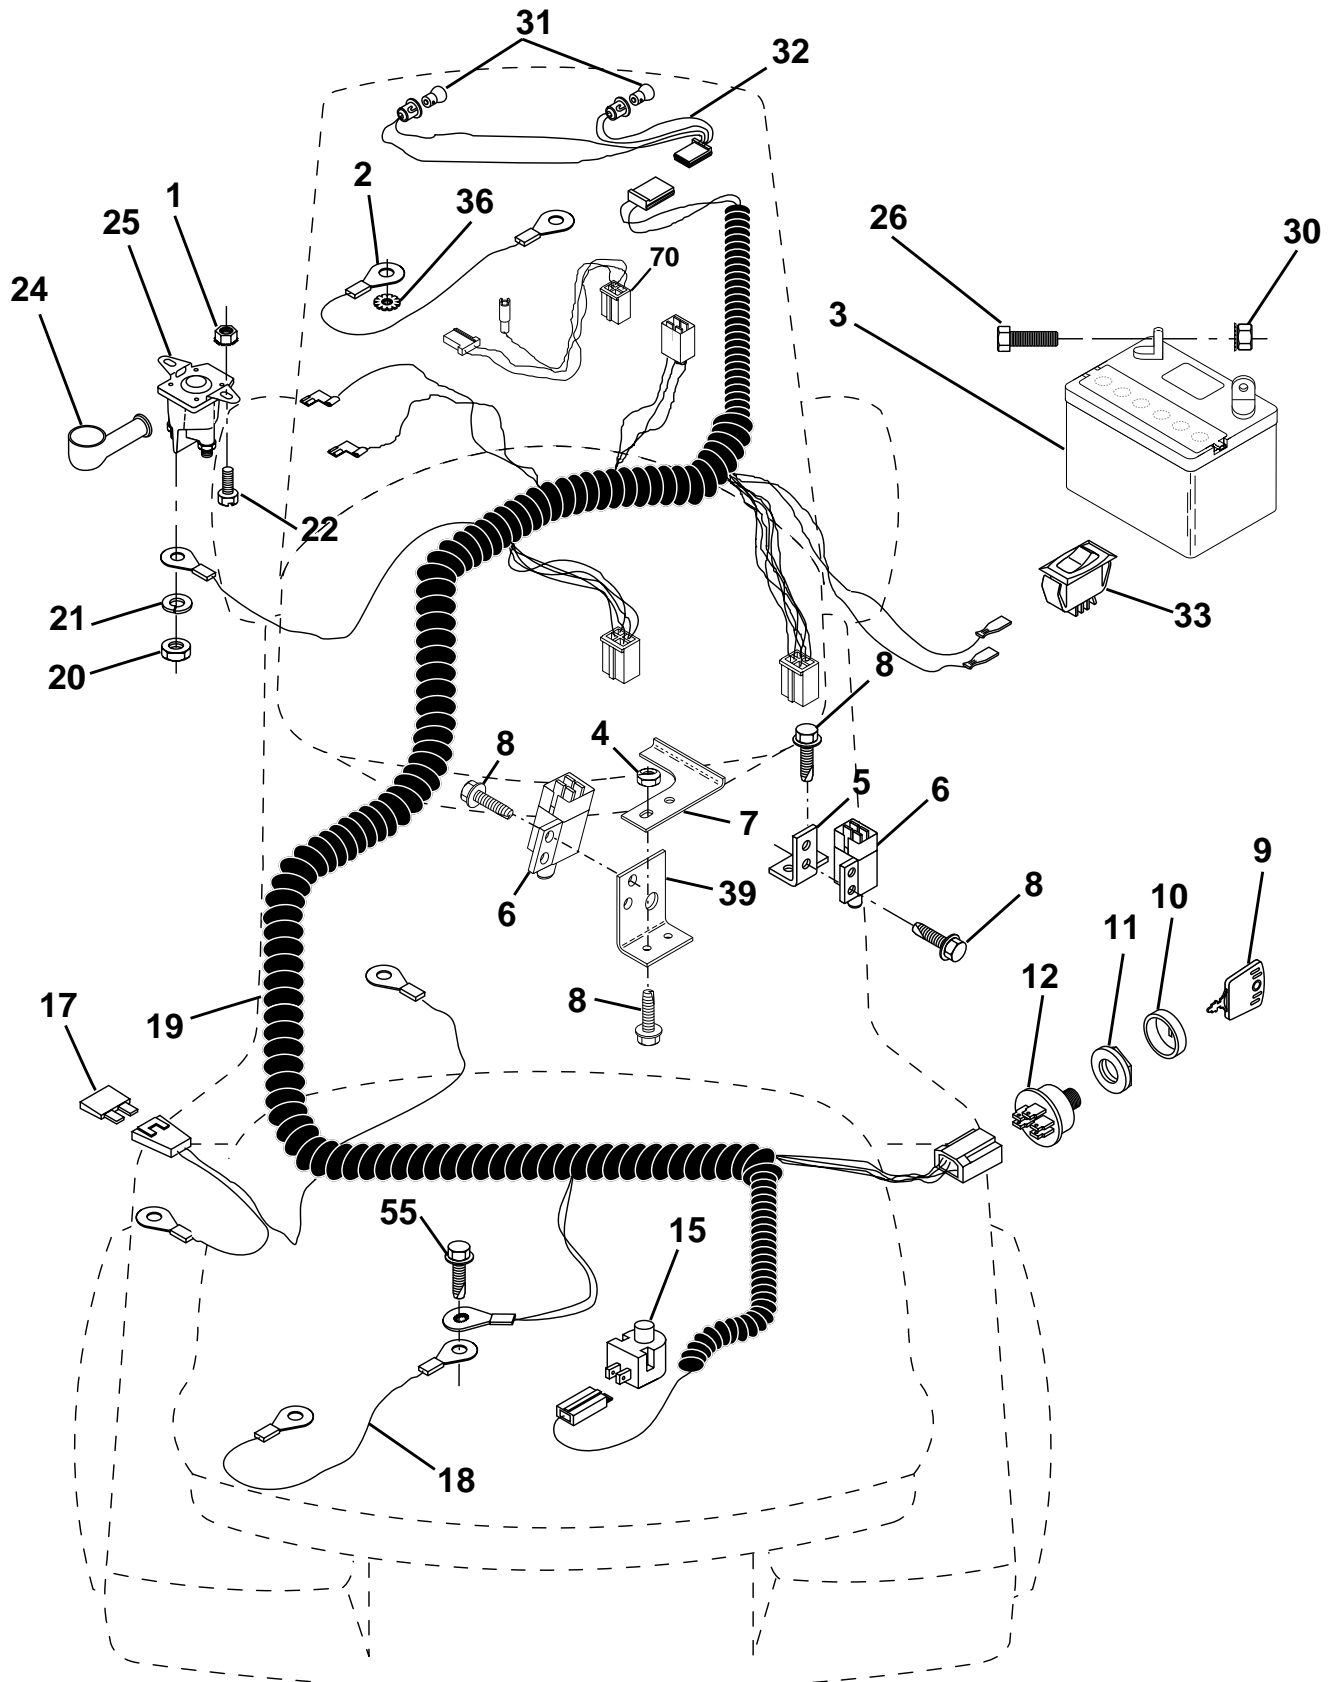

REPAIR PARTS

TRACTOR - MODEL NO. LT130 (HF13C36E), PRODUCT NO. 954 82 01-00
ELECTRICAL

REPAIR PARTS

TRACTOR - MODEL NO. LT130 (HF13C36E), PRODUCT NO. 954 82 01-00

ELECTRICAL

KEY NO.	PART NO.	DESCRIPTION
1	873640400	Nut, Hex Keps 1/4-20
2	532108423	Assembly, Cable
3	532144924	Battery
4	532069180	Nut, Lock #10-24
5	532108236	Bracket, Switch
6	532109553	Switch, Interlock (4-terminal)
7	532146374	Keeper, Actuator
8	817021008	Screw, Hex Hd. Tap #10-24 x 1/2
9	532140401	Key, Molded
10	532141226	Cover, Key Ignition
11	532140400	Nut, Ignition
12	532163088	Switch, Ignition
15	532121305	Switch, Plunger
17	532166180	Fuse
18	532128353	Assembly, Cable
19	532170207	Harness, Ignition
20	873350400	Nut, Hex Jam 1/4-20
21	810090400	Washer, Lock 1/4
22	871110408	Bolt, Fin. Hex 1/4-20 UNC x 1/2 Gr. 5
24	532131563	Cover, Terminal
25	532145673	Solenoid
26	874760412	Bolt, Hex Hd. 1/4-20 UNC x 3/4
30	873510400	Nut, Keps, Hex 1/4-20 UNC
31	532004152	Bulb, Light
32	532169985	Harness, Headlight
33	532110712	Switch, Light
36	811150400	Washer, Lock Inter. Tooth 1/4
39	532141735	Bracket, Switch Clutch
55	817490508	Screw, Thdrol 5/16 - 18 x 1/2
70	532170242	Harness, Engine

NOTE: All component dimensions given in U.S. inches
1 inch = 25.4 mm

HARDWARE SHOWN LARGER FOR EASIER IDENTIFICATION