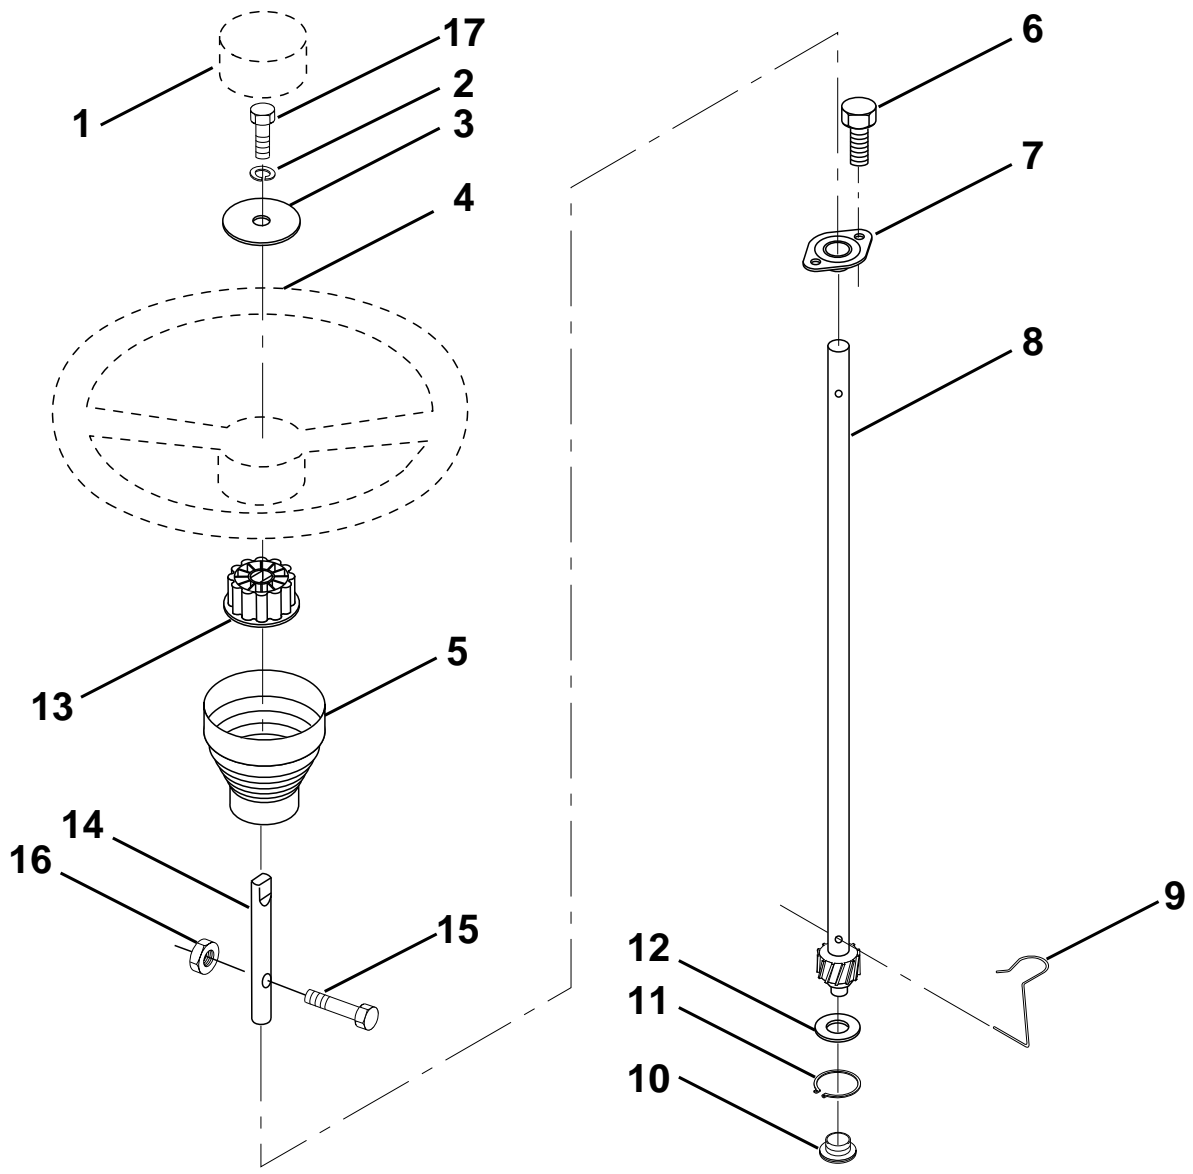

REPAIR PARTS

TRACTOR - MODEL NO. LT130 (HF13C36E), PRODUCT NO. 954 82 01-00

STEERING WHEEL

KEY NO.	PART NO.	DESCRIPTION
1	532124416	Insert, Wheel, Steering
2	810040600	Washer, Lock Hvy Hlcl
3	819133812	Washer 12/32 x 2-3/8 x 12 Ga.
4	532124415	Wheel, Steering
5	532127396	Sleeve, Steering
6	532152927	Screw TT #10-32 x 5 x 3/8 Flange
7	532155104	Bushing Steering
8	532147391	Shaft, Steering
9	532124210	Clip, Steering
10	532123438	Bushing, Lower, Steering

KEY NO.	PART NO.	DESCRIPTION
11	812000045	Ring, Retaining
12	819211616	Washer 21/32 x 1 x 16 Ga.
13	532100711	Adaptor, Wheel, Steering
14	532153720	Extension Shaft Steering
15	874780520	Bolt Fin Hex 5/16-18 Unc x 1-1/4
16	873800500	Nut, Lock Hex w/Ins. 5/16-18
17	874780616	Bolt Fin Hex 3/8-16 UNC x 1

NOTE: All component dimensions given in U.S. inches
1 inch = 25.4 mm

HARDWARE SHOWN LARGER FOR EASIER IDENTIFICATION