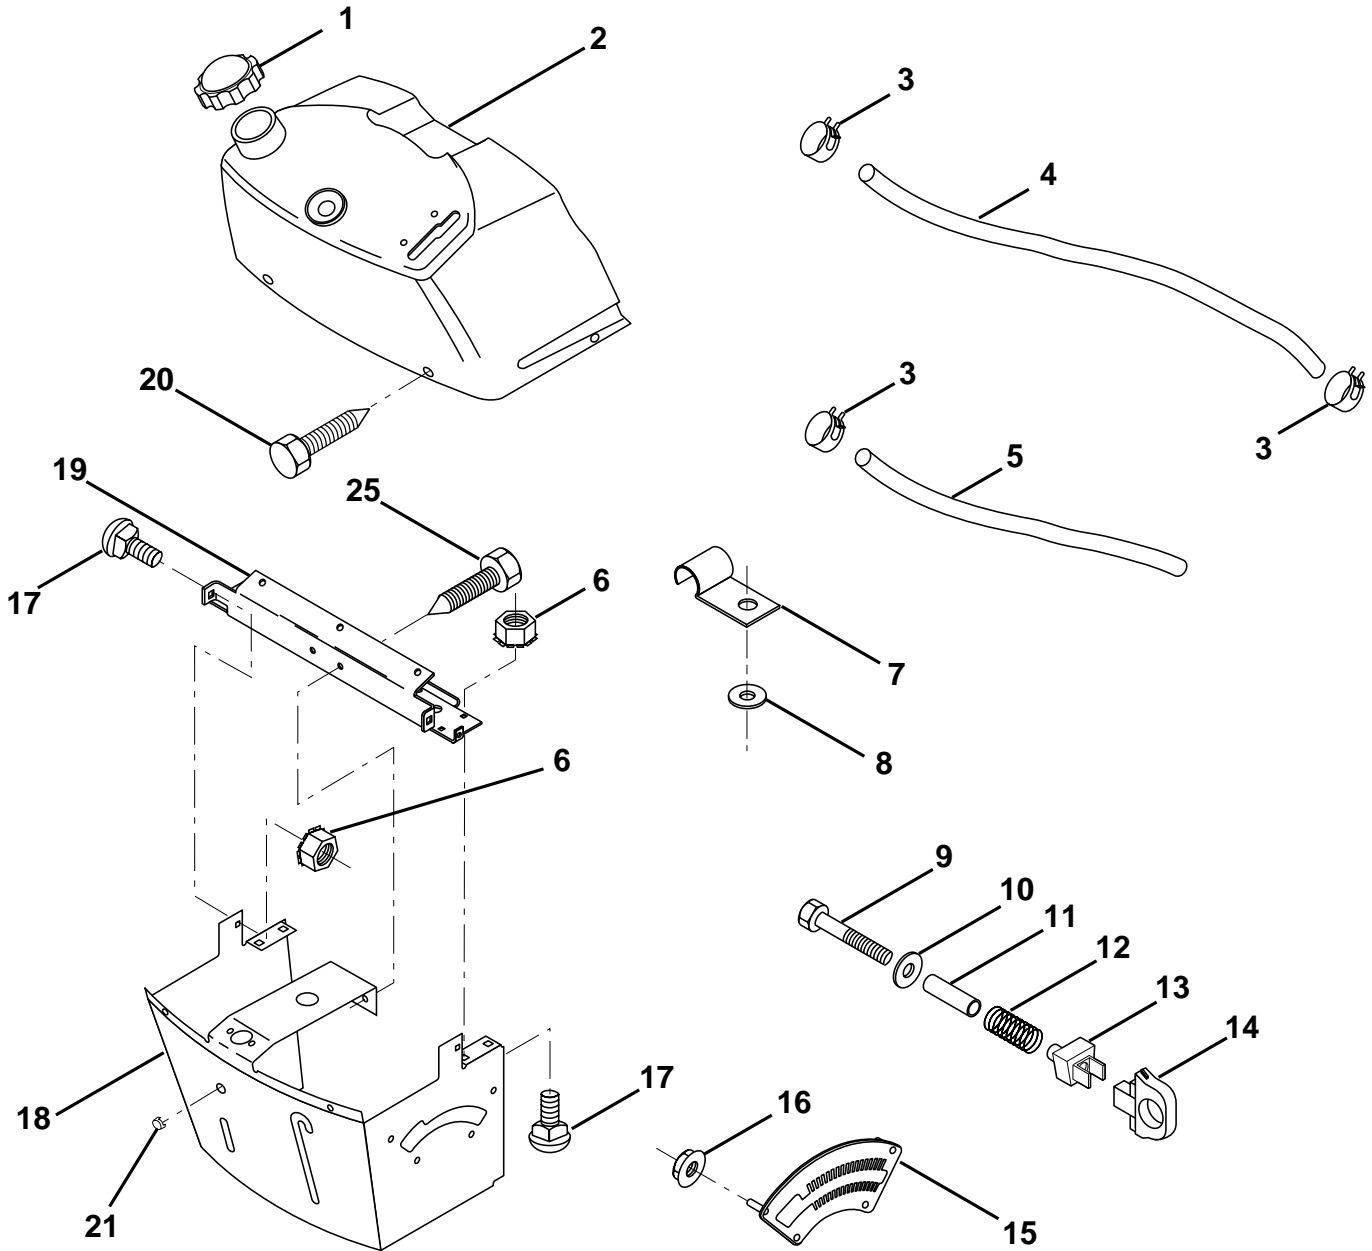

NOTE: All component dimensions given in U.S. inches
1 inch = 25.4 mm

HARDWARE SHOWN LARGER FOR EASIER IDENTIFICATION

REPAIR PARTS

TRACTOR - MODEL NO. LT130 (HF13C36E), PRODUCT NO. 954 82 01-00
SEAT

KEY NO.	PART NO.	DESCRIPTION
1	872050412	Bolt, Carriage 1/4-20 x 1-1/2
2	532140838	Seat
3	532155925	Pan, Seat
4	873800500	Nut, Lock Hex w/Ins. 5/16-18
5	532153236	Bolt, Shoulder 5/16-18
6	532145006	Clip, Push-In
7	532166369	Knob, Seat
8	874760616	Bolt, Fin Hex 3/8-16 UNC x 1
9	532140551	Bracket, Pivot Seat
11	819133210	Washer 12/32 x 2 x 10 Ga.

KEY NO.	PART NO.	DESCRIPTION
12	873800600	Nut, Lock Hex w/Wsh 3/8-16
15	819171912	Washer, 17/32 x 1-3/16 x 12 Ga.
16	532127018	Bolt, Shoulder
17	532121246	Bracket, Switch, Mounting
18	532123976	Nut, Hex Large Flange Lock
19	532121248	Bushing, Snap
20	532121250	Spring, Compression
21	532134300	Spacer, Split 28 Id. x .96 Lg.

NOTE: All component dimensions given in U.S. inches
1 inch = 25.4 mm

HARDWARE SHOWN LARGER FOR EASIER IDENTIFICATION

REPAIR PARTS

TRACTOR - MODEL NO. LT130 (HF13C36E), PRODUCT NO. 954 82 01-00

DASH

KEY NO.	PART NO.	DESCRIPTION
1	532142187	Cap, Fuel
2	532138395	Assembly, Dash & Fuel Tank
3	532123487	Clamp, Hose
4	532008544	Line, Fuel
5	532008548	Line, Fuel
6	873640400	Nut, Hex, Keps 1/4-20
7	532124996	Clip, Fuel Line
8	819091216	Washer 9/32 x 3/4 x 16 Ga.
9	874760428	Bolt, Hex, Fin 1/4-20 x 1-3/4
10	819091413	Washer 11/32 x 11/16 x 16 Ga.
11	532121249	Spacer, Split
12	532003720	Spring

KEY NO.	PART NO.	DESCRIPTION
13	532126450	Clip, Height Adjustment
14	532126115	Knob, Height Stop
15	532122023	Adjustment, Quadrant Height
16	532124346	Nut, Self-Threading 3/16-18
17	872110404	Bolt, Carriage 1/4-20 x 1/2 Gr. 5
18	532130745	Support Assembly, Dash
19	532134744	Brace, Cross
20	817060408	Screw, Self-Tapping 1/4-20 x 1/2
21	532134014	Plug Dome Black
25	817720410	Screw Hex Thd Cut 1/4-20 x 5/8