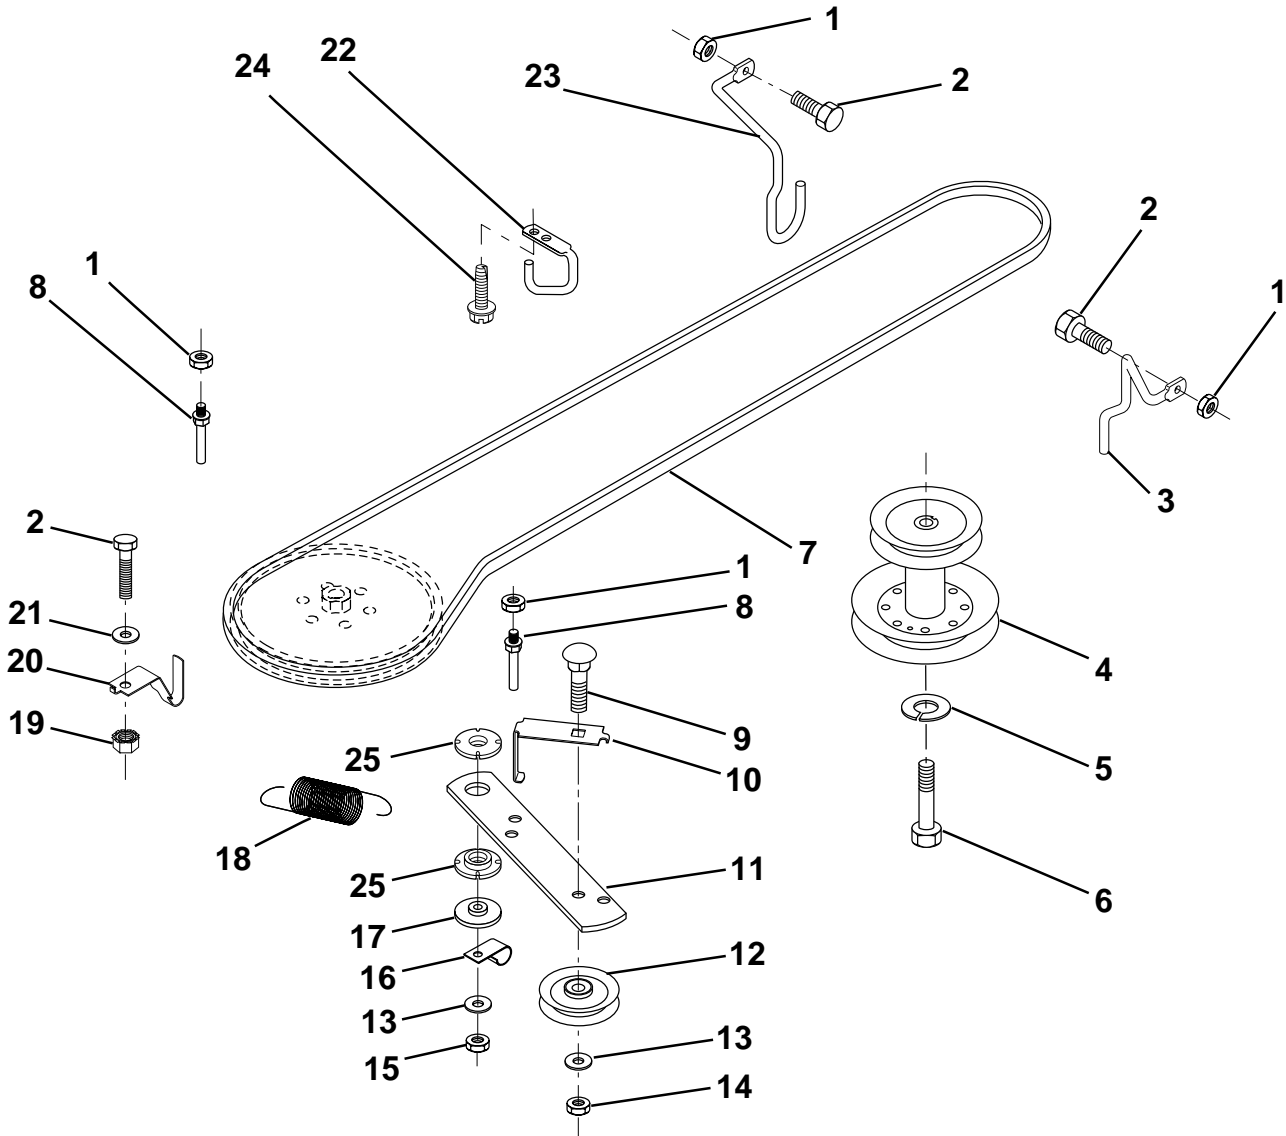

NOTE: All component dimensions given in U.S. inches
1 inch = 25.4 mm

HARDWARE SHOWN LARGER FOR EASIER IDENTIFICATION

REPAIR PARTS

TRACTOR - MODEL NO. LT130 (HF13C36E), PRODUCT NO. 954 82 01-00

ENGINE

KEY NO.	PART NO.	DESCRIPTION	KEY NO.	PART NO.	DESCRIPTION
1	817720410	Screw, Hex Thd. Cut 1/4-20 x 5/8	11	-----	Bolt, Hex Fin. (Order from Eng. Mfg.)
2	532133025	Control, Throttle	12	532137437	Muffler
3	-----	Engine, Briggs & Stratton Model No. 28R707 (Order parts from engine mfg.)	13	532101326	Deflector, Muffler
4	871070512	Screw, Hex, Cap 5/16-18 x 3/4	14	817030808	Screw, Spiderloc
5	810040500	Washer, Lock Heavy Helical Spring 5/16	15	532137180	Arrester, Spark (Optional equipment)
6	532165291	Gasket, Exhaust	16	532127951	Stop, Throttle
7	811050600	Washer, Lock Ext. Tooth 3/8	17	817490624	Screw, Hex Washer Head, Thdrol. 3/8-16 x 1-1/2
9	819101216	Washer 5/16 x 3/4 x 16	18	873510600	Nut, Keps Hex 3/8-16
10	810040400	Washer, Lock Heavy Helical Spring 1/4	19	532124996	Clip, Line Fuel
			39	532128861	Nut, Flange 1/4-20

KEY NO.	PART NO.	DESCRIPTION
1	873680500	Nut Crownlock 5/16-18
2	874760512	Bolt, Hex Hd 5/16-18 UNC x 3/4
3	532141342	Keeper, Mower Drive, R. H.
4	532138029	Pulley, Engine
5	810040700	Washer, Lock 7/16
6	871170744	Bolt Hex 7/16-20 Gr. 5
7	531005025	Traction V-Belt, Drive
8	532123405	Keeper, T/A Ground Drive Belt
9	872140612	Bolt, Carr. 3/8-16 UNC x 1-1/2
10	532123396	Keeper, Belt Ground Drive Idler
11	532150926	Arm, Ground Drive Clutch
12	532123674	Idler, Flat
13	819131316	Washer 13/32 x 13/16 x 16 Ga.

KEY NO.	PART NO.	DESCRIPTION
20	819091210	Washer 9/32 x 3/4 x 10 Ga.
21	532126292	Arm, Shift
22	532105701	Washer, Shift Plate
23	532121274	Knob, Duckhead
24	532128215	Rod, Shift
25	876020416	Pin, Cotter 1/8 x 1
26	873810500	Locknut 5/16-24 UNF
28	532128085	Spring, Extension
29	532128084	Support, Handle Shift RH
31	532137057	Spacer, Axle
35	812000001	E-Ring
36	817720408	Screw, Thdcut 1/4-20 x 1/2
38	874490540	Bolt, Hex, Flgnd 5/16-18