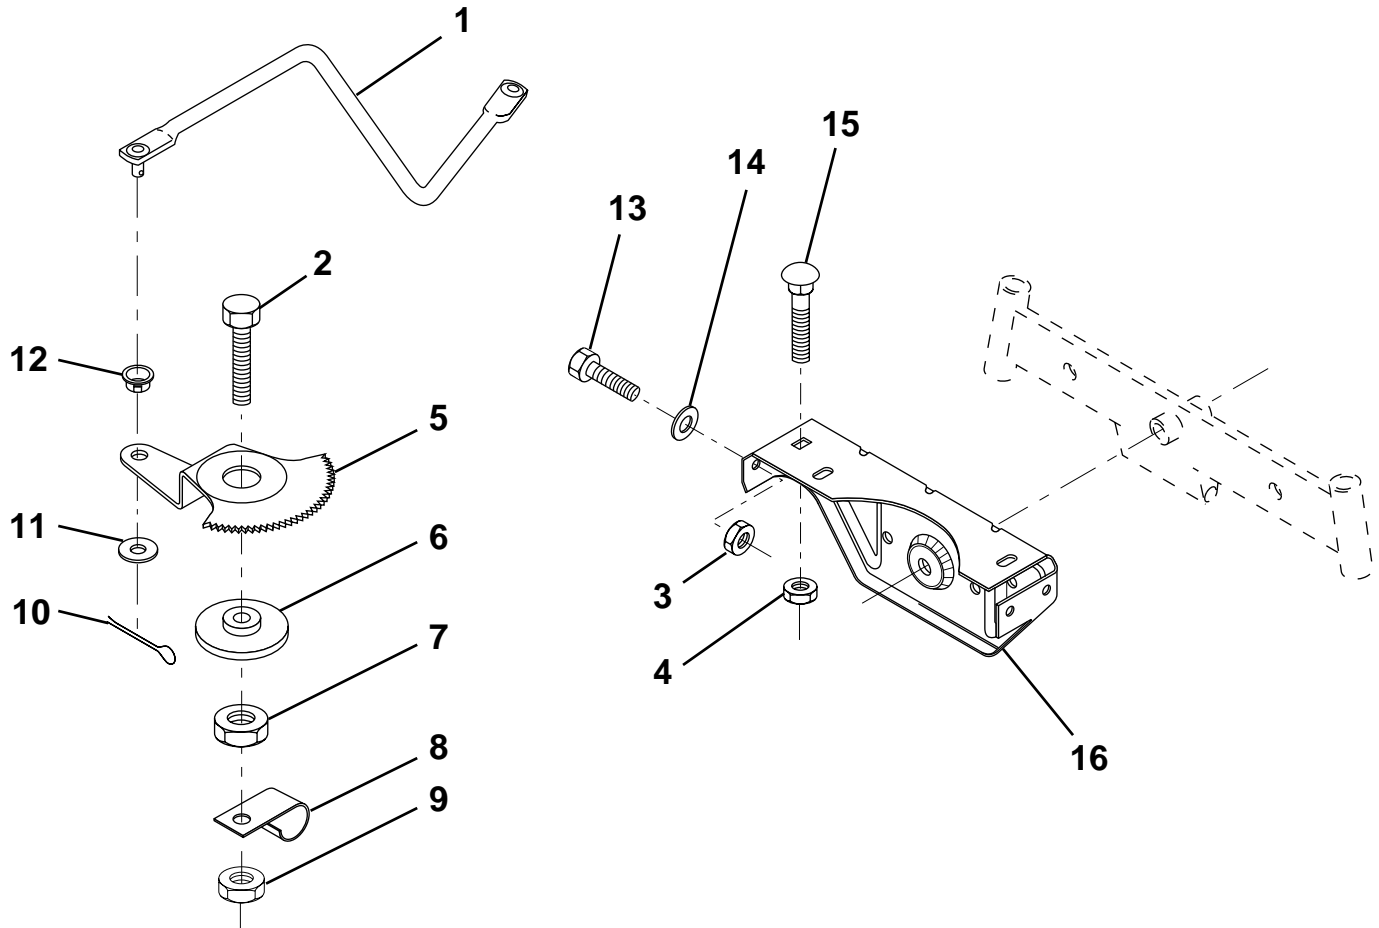

KEY NO.	PART NO.	DESCRIPTION
13	532126450	Clip, Height Adjustment
14	532126115	Knob, Height Stop
15	532122023	Adjustment, Quadrant Height
16	532124346	Nut, Self-Threading 3/16-18
17	872110404	Bolt, Carriage 1/4-20 x 1/2 Gr. 5
18	532130745	Support Assembly, Dash
19	532134744	Brace, Cross
20	817060408	Screw, Self-Tapping 1/4-20 x 1/2
21	532134014	Plug Dome Black
25	817720410	Screw Hex Thd Cut 1/4-20 x 5/8

KEY NO.	PART NO.	DESCRIPTION
1	532124416	Insert, Wheel, Steering
2	810040600	Washer, Lock Hvy Hlcl
3	819133812	Washer 12/32 x 2-3/8 x 12 Ga.
4	532124415	Wheel, Steering
5	532127396	Sleeve, Steering
6	532152927	Screw TT #10-32 x 5 x 3/8 Flange
7	532155104	Bushing Steering
8	532147391	Shaft, Steering
9	532124210	Clip, Steering
10	532123438	Bushing, Lower, Steering

KEY NO.	PART NO.	DESCRIPTION
11	812000045	Ring, Retaining
12	819211616	Washer 21/32 x 1 x 16 Ga.
13	532100711	Adaptor, Wheel, Steering
14	532153720	Extension Shaft Steering
15	874780520	Bolt Fin Hex 5/16-18 Unc x 1-1/4
16	873800500	Nut, Lock Hex w/Ins. 5/16-18
17	874780616	Bolt Fin Hex 3/8-16 UNC x 1

KEY NO.	PART NO.	DESCRIPTION
1	532132566	Link, Drag
2	874780828	Bolt, Fin Hex 1/2-13 x 1-3/4
3	873680500	Nut, Crownlock 5/16-18
4	873680600	Nut, Crownlock 3/8-16
5	532121926	Gear, Sector
6	532121927	Bushing
7	873030800	Nut, Heavy Hex Top Lock 1/2-13UNC
8	532126472	Clip, Insulated
9	873680800	Nut, Crownlock 3/8-16