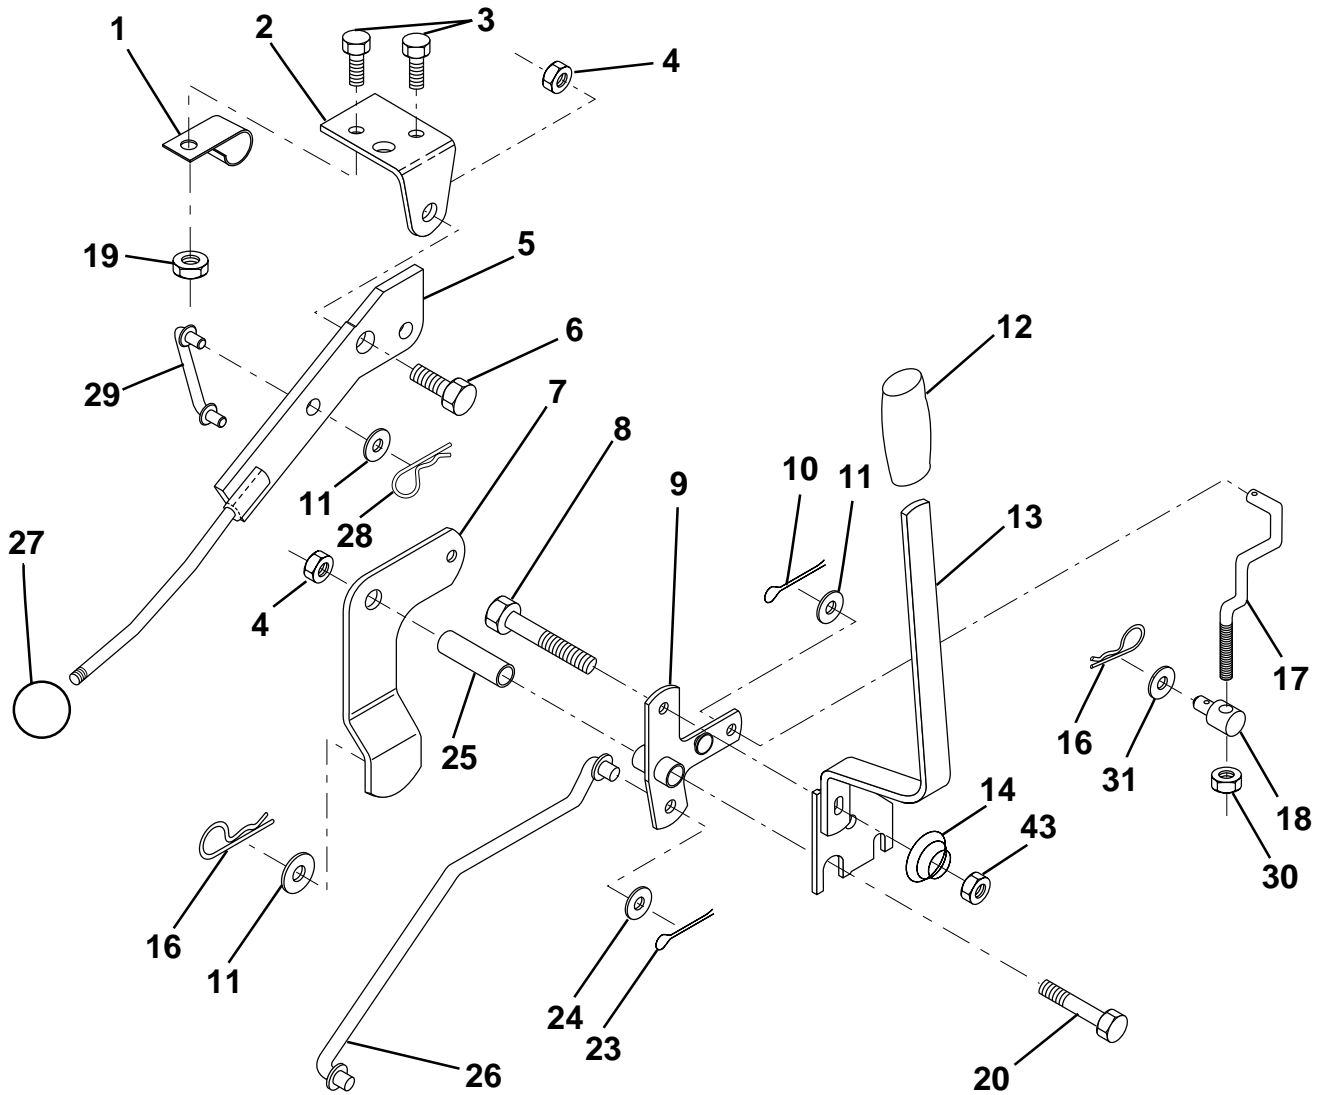

NOTE: All component dimensions given in U.S. inches
1 inch = 25.4 mm

HARDWARE SHOWN LARGER FOR EASIER IDENTIFICATION

REPAIR PARTS

TRACTOR - MODEL NO. LT130 (HF13C36E), PRODUCT NO. 954 82 01-00

TRANSAXLE

KEY NO.	PART NO.	DESCRIPTION
1	532123385	Pulley
2	812000028	Ring, Retainer
3	-----	Transaxle, Peerless (206-545C) (Order parts from transaxle manf.)
4	532125096	Key, Woodruff #9
5	873680500	Nut, Crownlock 5/16-18
6	872140506	Bolt, Carriage 5/16-18 UNC x 3/4
7	532123378	Strap, Torque
8	817060512	Screw 5/16-18 x 3/4
9	532146682	Spring, Brake
10	532121749	Washer 25/32 x 1-1/4 x 16 Ga.
11	532123583	Key, Square
15	819171616	Washer 17/32 x 1 x 16 Ga.
16	532124600	Support, Handle Shift LH
17	532126293	Link, Shift
18	874550412	Bolt, Fin Hex 1/4-28 UNF x 3/4 Gr. 8
19	810040400	Washer, Lock 1/4

KEY NO.	PART NO.	DESCRIPTION
20	819091210	Washer 9/32 x 3/4 x 10 Ga.
21	532126292	Arm, Shift
22	532105701	Washer, Shift Plate
23	532121274	Knob, Duckhead
24	532128215	Rod, Shift
25	876020416	Pin, Cotter 1/8 x 1
26	873810500	Locknut 5/16-24 UNF
28	532128085	Spring, Extension
29	532128084	Support, Handle Shift RH
31	532137057	Spacer, Axle
35	812000001	E-Ring
36	817720408	Screw, Thdcut 1/4-20 x 1/2
38	874490540	Bolt, Hex, Flgnd 5/16-18

NOTE: All component dimensions given in U.S. inches
1 inch = 25.4 mm

HARDWARE SHOWN LARGER FOR EASIER IDENTIFICATION

REPAIR PARTS

TRACTOR - MODEL NO. LT130 (HF13C36E), PRODUCT NO. 954 82 01-00

MOWER LIFT LEVER

KEY NO.	PART NO.	DESCRIPTION
18	532142028	Trunnion, Threaded 3/8-16
19	873680400	Nut, Crownlock 1/4-20
20	874760644	Bolt, Fin. Hex 3/8-16 UNC x 2-3/4
23	876020416	Pin, Cotter 1/8 x 1
24	819171612	Washer 17/32 x 1 x 12 Ga.
25	532121933	Tube, Spacer
26	532141470	Rod, Mower Lift
27	532121466	Knob
28	532124788	Retainer, Spring
29	532131655	Link, Mower Clutch
30	873350600	Nut, Hex Jam 3/8-16
31	819132012	Washer 13/32 x 1-1/4 x 12 Ga.
43	873900600	Nut, Lock Flg. 3/8-16 Unc