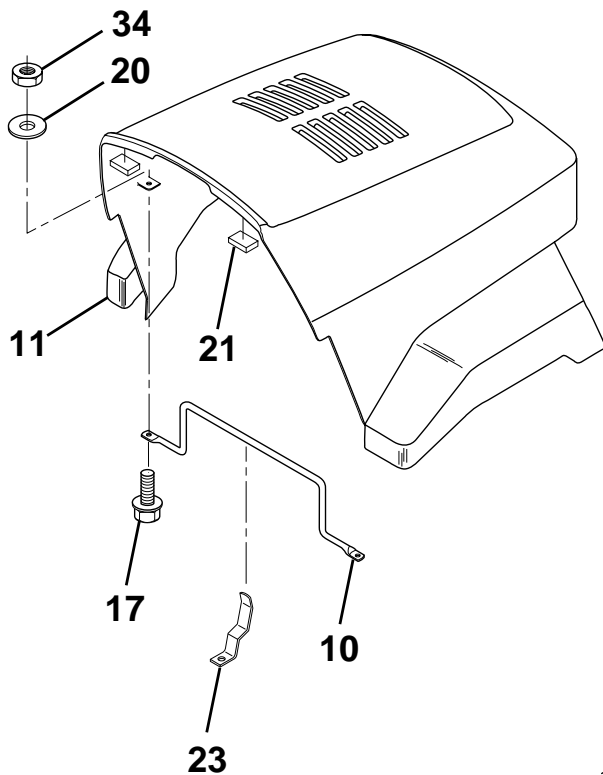

TRACTOR - MODEL NO. LT130 (HF13C36E), PRODUCT NO. 954 82 01-00
HOOD

KEY NO.	PART NO.	DESCRIPTION
6	532140051	Bracket, Asm. Pivot Frame RH
7	532140050	Bracket, Asm. Pivot Frame LH
10	532130850	Brace, Hood
11	532165791	Hood
12	532165794	Lens, LH
13	532165792	Grille
17	874780410	Bolt, Fin Hex 1/4-20 x 5/8
20	819091016	Washer, Flat 1/4
21	532126938	Bumper, Hood
22	532165793	Lens RH

KEY NO.	PART NO.	DESCRIPTION
23	532139969	Latch, Hood
24	532142873	Bracket, Pivot Hood RH
26	532052921	Clip, Tinnerman
28	811050400	Washer, Lock Ext. Tooth 1/4
34	873680400	Nut, Fin Hex 1/4-20
35	817490512	Screw, Thdrol 5/16-18 x 3/4
36	532128445	Bracket, Pivot Hood LH

KEY NO.	PART NO.	DESCRIPTION
12	873800600	Nut, Lock Hex w/Wsh 3/8-16
15	819171912	Washer, 17/32 x 1-3/16 x 12 Ga.
16	532127018	Bolt, Shoulder
17	532121246	Bracket, Switch, Mounting
18	532123976	Nut, Hex Large Flange Lock
19	532121248	Bushing, Snap
20	532121250	Spring, Compression
21	532134300	Spacer, Split 28 Id. x .96 Lg.

NOTE: All component dimensions given in U.S. inches
1 inch = 25.4 mm

HARDWARE SHOWN LARGER FOR EASIER IDENTIFICATION

REPAIR PARTS

TRACTOR - MODEL NO. LT130 (HF13C36E), PRODUCT NO. 954 82 01-00

DASH

KEY NO.	PART NO.	DESCRIPTION
1	532142187	Cap, Fuel
2	532138395	Assembly, Dash & Fuel Tank
3	532123487	Clamp, Hose
4	532008544	Line, Fuel
5	532008548	Line, Fuel
6	873640400	Nut, Hex, Keps 1/4-20
7	532124996	Clip, Fuel Line
8	819091216	Washer 9/32 x 3/4 x 16 Ga.
9	874760428	Bolt, Hex, Fin 1/4-20 x 1-3/4
10	819091413	Washer 11/32 x 11/16 x 16 Ga.
11	532121249	Spacer, Split
12	532003720	Spring