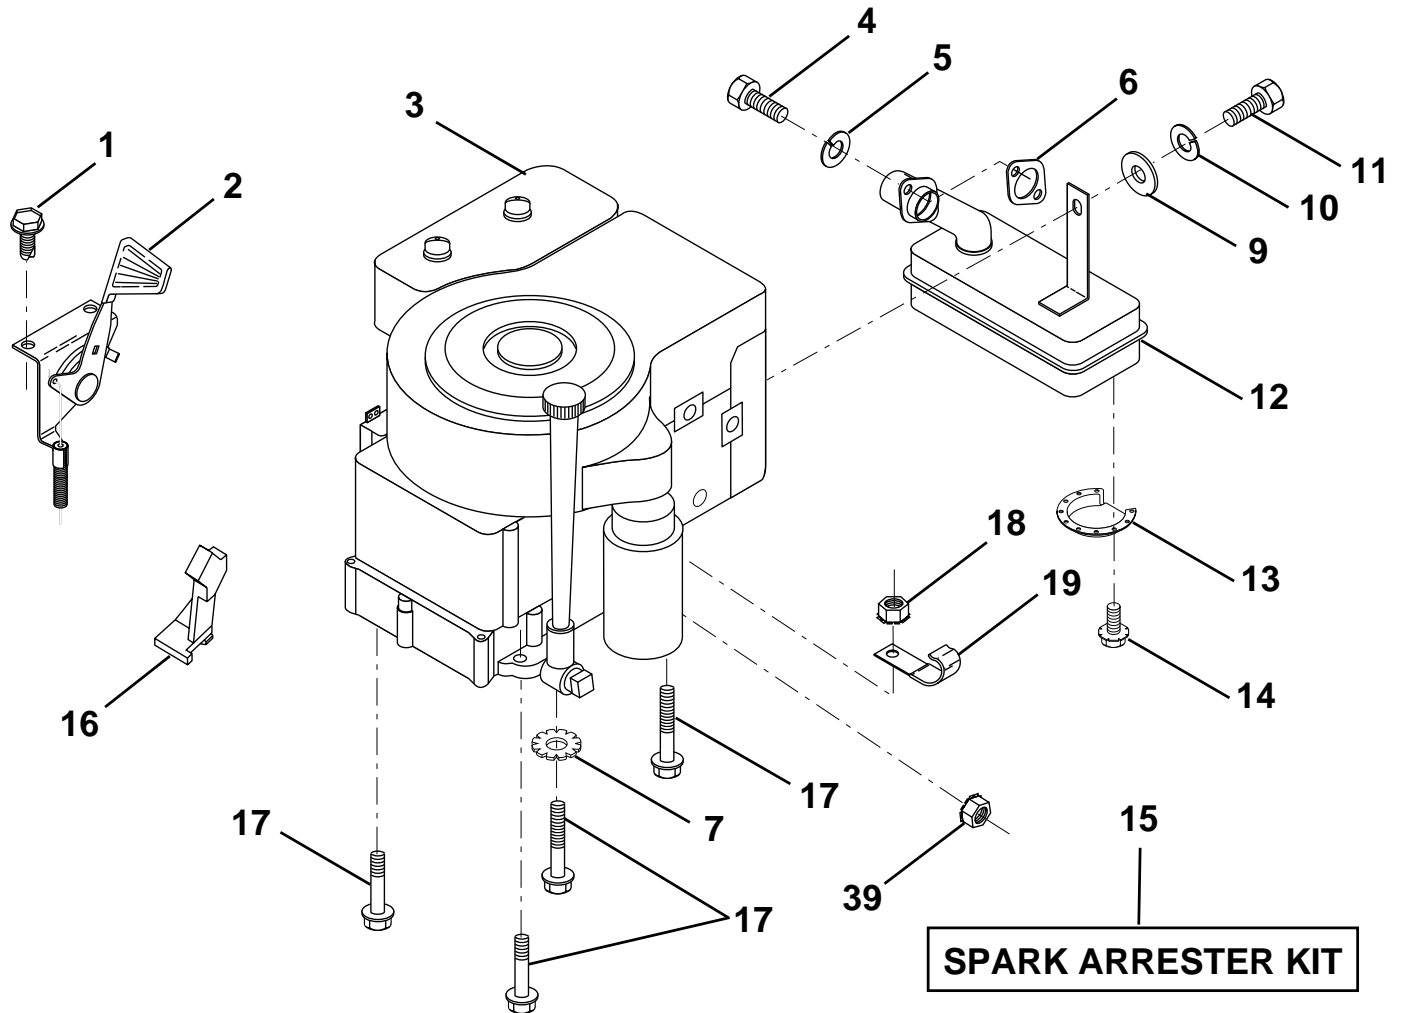

NOTE: All component dimensions given in U.S. inches
1 inch = 25.4 mm

HARDWARE SHOWN LARGER FOR EASIER IDENTIFICATION

REPAIR PARTS

TRACTOR - MODEL NO. LT130 (HF13C36E), PRODUCT NO. 954 82 01-00

ENGINE

KEY NO.	PART NO.	DESCRIPTION	KEY NO.	PART NO.	DESCRIPTION
1	817720410	Screw, Hex Thd. Cut 1/4-20 x 5/8	11	-----	Bolt, Hex Fin. (Order from Eng. Mfg.)
2	532133025	Control, Throttle	12	532137437	Muffler
3	-----	Engine, Briggs & Stratton Model No. 28R707 (Order parts from engine mfg.)	13	532101326	Deflector, Muffler
4	871070512	Screw, Hex, Cap 5/16-18 x 3/4	14	817030808	Screw, Spiderloc
5	810040500	Washer, Lock Heavy Helical Spring 5/16	15	532137180	Arrester, Spark (Optional equipment)
6	532165291	Gasket, Exhaust	16	532127951	Stop, Throttle
7	811050600	Washer, Lock Ext. Tooth 3/8	17	817490624	Screw, Hex Washer Head, Thdrol. 3/8-16 x 1-1/2
9	819101216	Washer 5/16 x 3/4 x 16	18	873510600	Nut, Keps Hex 3/8-16
10	810040400	Washer, Lock Heavy Helical Spring 1/4	19	532124996	Clip, Line Fuel
			39	532128861	Nut, Flange 1/4-20