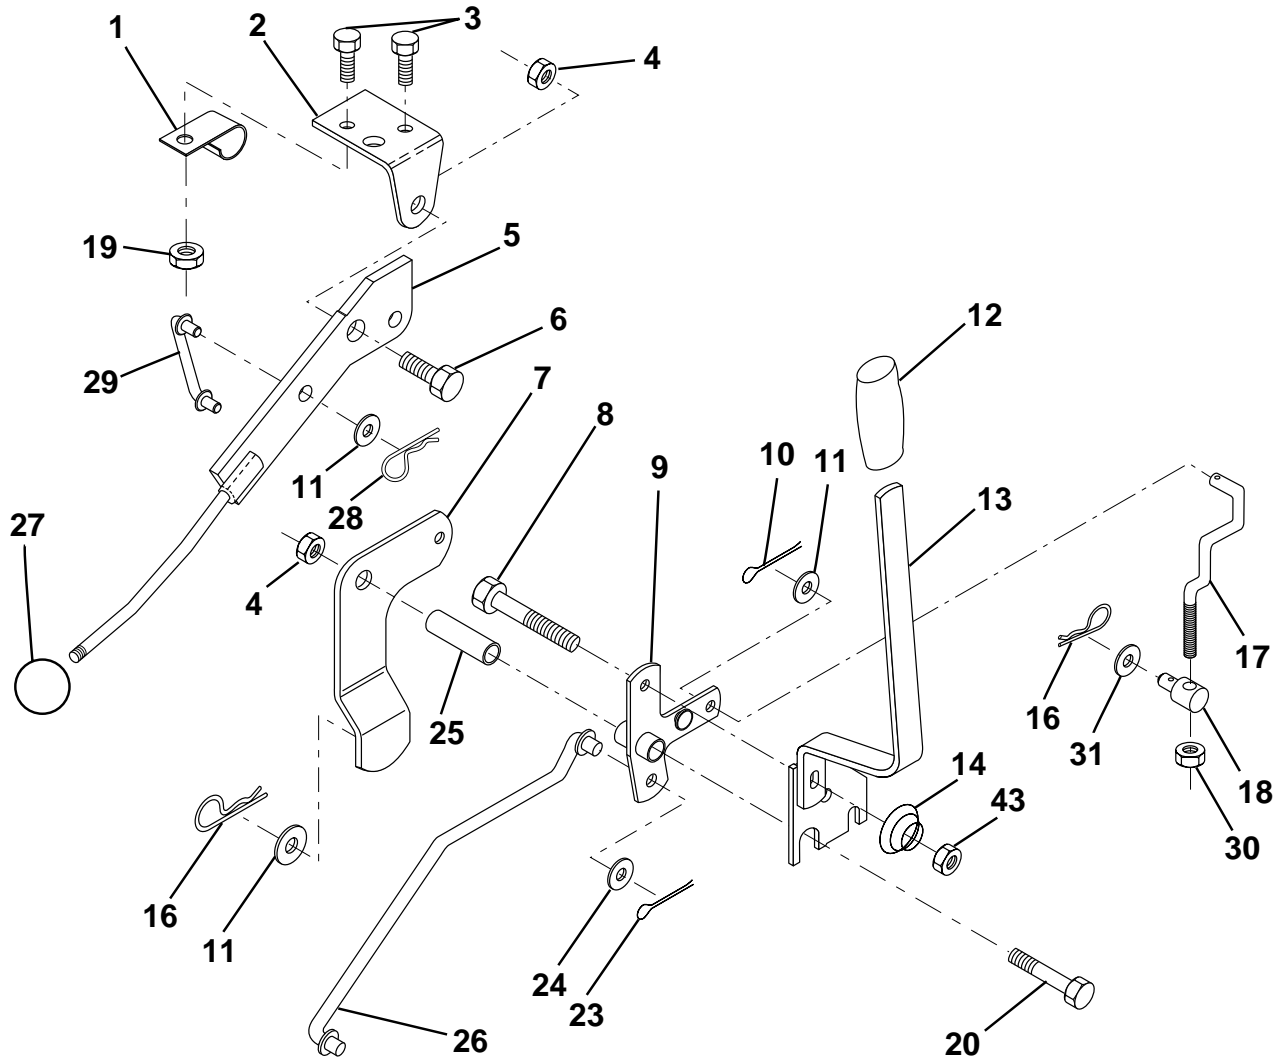

REPAIR PARTS

TRACTOR - - MODEL NO. LTH130 (HE13H36H), PRODUCT NO. 954 82 00 -01
MOWER LIFT LEVER

KEY NO.	PART NO.	DESCRIPTION	KEY NO.	PART NO.	DESCRIPTION
1	532126470	Clip, Insulated	16	532124961	Retainer, Spring
2	532122018	Bracket, Mower Clutch	17	532127359	Link, Front Lift
3	871110408	Bolt, Fin. Hex 1/4-20 UNC x 1/2	18	532142028	Trunnion, Threaded 3/8-16
4	873680600	Nut, Crownlock 3/8-16	19	873680400	Nut, Crownlock 1/4-20
5	532145187	Assembly, Clutch Lever	20	874760644	Bolt, Fin. Hex 3/8-16 UNC x 2-3/4
6	532106451	Bolt, Shoulder	23	876020416	Pin, Cotter 1/8 x 1
7	532135371	Assembly, Mower Clutch Arm	24	819171612	Washer 17/32 x 1 x 12 Ga.
8	874760636	Bolt, Hex 3/8-16 UNC x 2-1/4	25	532121933	Tube, Spacer
9	532121930	Assembly, Bellcrank Lift	26	532141470	Rod, Mower Lift
10	876020412	Pin, Cotter 1/8 x 3/4	27	532121466	Knob
11	819131316	Washer 13/32 x 13/16 x 16 Ga.	28	532124788	Retainer, Spring
12	532122027	Grip, Handle	29	532131655	Link, Mower Clutch
13	532139352	Assembly, Lift Handle	30	873350600	Nut, Hex Jam 3/8-16 x 1.30
14	532123496	Spring, Compression	31	819132012	Washer 13/32 x 1-1/4 x 12 Ga.

HARDWARE SHOWN LARGER FOR EASIER IDENTIFICATION