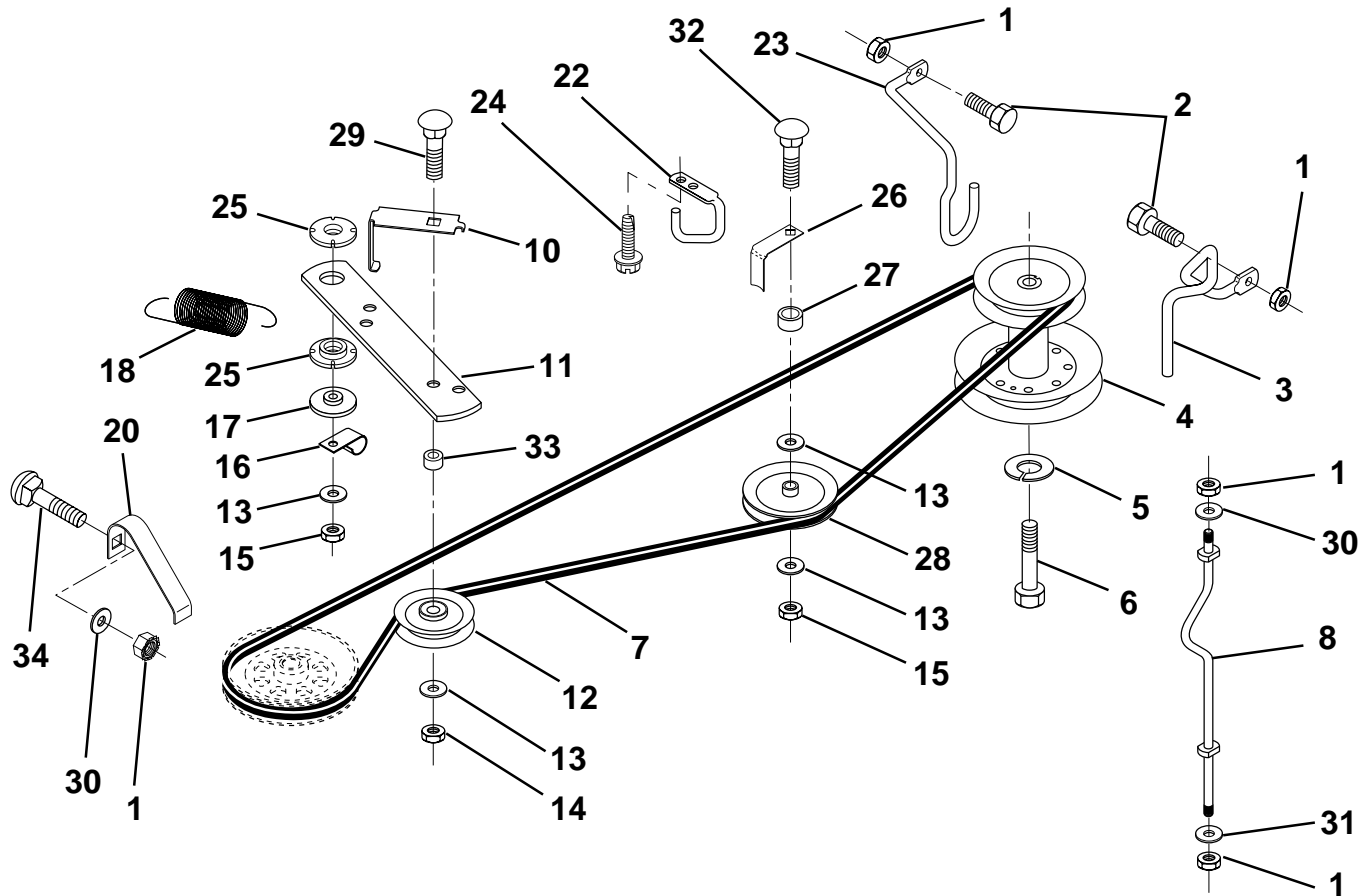

REPAIR PARTS

TRACTOR - - MODEL NO. LTH130 (HE13H36H), PRODUCT NO. 954 82 00 -01
GROUND DRIVE

KEY NO.	PART NO.	DESCRIPTION	KEY NO.	PART NO.	DESCRIPTION
1	873800500	Nut, Lock, Hex. w/Ins. 5/16-18	17	532150932	Spacer, Retainer
2	874760512	Bolt, Hex. Hd 5/16-18 x 3/4	18	532131459	Spring, Extension
3	532141297	Keeper, Belt, Mower Drive, R. H.	20	532140909	Keeper, Belt, L.H.
4	532138029	Pulley, Engine	22	532123404	Keeper, Belt, Frame, Ground Drive
5	810040700	Washer, Lock 7/16	23	532140916	Keeper, Belt, Front, L. H.
6	871170744	Bolt, Hex., 7/16-20 Gr.5	24	817720408	Screw, Thd. Cut 1/4-20 x 1/2
7	531006044	Traction, V-Belt Drive	25	532150935	Bushing, Nylon
8	532140785	Keeper, Belt, R.H. Hydro	26	532140913	Keeper, Belt
10	532140780	Keeper, Belt, Ground Drive, Idler	27	532140914	Spacer
11	532150926	Arm, Ground Drive Clutch	28	532139123	Pulley, V-Idler
12	532123674	Idler, Flat	29	872140618	Bolt, Carr. 3/8-16 UNC x 2-1/4
13	819131316	Washer 13/32 x 13/16 x 16 Ga.	30	819111116	Washer
14	873930600	Nut, Centerlock 3/8-16 UNC	31	819111216	Washer
15	873680600	Nut, Lock, Hex w/Wsh 3/8-16	32	872140620	Bolt, Carriage
16	532126471	Clip, Insulated	33	532000160	Sleeve, Pivot
			34	872140506	Bolt, Carriage

HARDWARE SHOWN LARGER FOR EASIER IDENTIFICATION