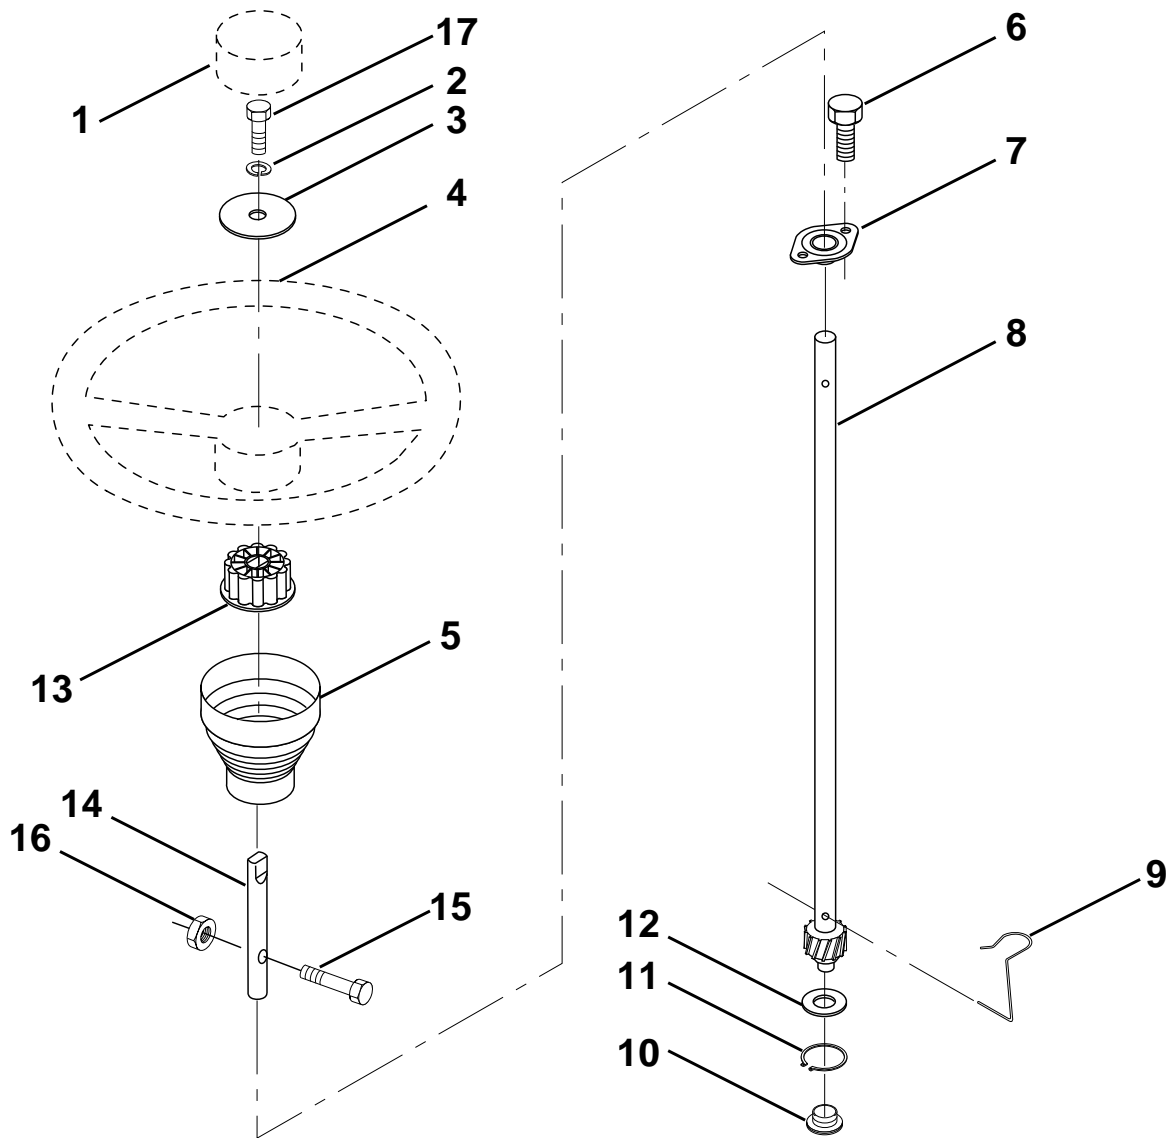

HARDWARE SHOWN LARGER FOR EASIER IDENTIFICATION

REPAIR PARTS

TRACTOR - - MODEL NO. LTH130 (HE13H36H), PRODUCT NO. 954 82 00 -01
DASH

KEY NO.	PART NO.	DESCRIPTION	KEY NO.	PART NO.	DESCRIPTION
1	532142187	Cap, Fuel	13	532126450	Clip, Height Adjustment
2	532138395	Assembly, Dash & Fuel Tank	14	532126115	Knob, Height Stop
3	532123487	Clamp, Hose	15	532122023	Adjustment, Quadrant Height
4	532008544	Line, Fuel	16	532124346	Nut, Self-Threading 3/16-18
5	532008548	Line, Fuel	17	872110404	Bolt, Carriage 1/4-20 x 1/2 Gr. 5
6	873640400	Nut, Hex, Keps 1/4-20	18	532130745	Support, Assembly Dash
7	532124996	Clip, Fuel Line	19	532134744	Brace, Cross
8	819091216	Washer 9/32 x 3/4 x 16 Ga.	20	817060408	Screw, Self-Tapping 1/4-20 x 1/2
9	874760428	Bolt, Hex, Fin 1/4-20 x 1-3/4	21	532134014	Plug, Dome, Black
10	819091413	Washer 11/32 x 11/16 x 16 Ga.	25	817720410	Screw Hex Thd Cut 1/4-20 x 5/8
11	532121249	Spacer, Split			
12	532003720	Spring			

HARDWARE SHOWN LARGER FOR EASIER IDENTIFICATION

REPAIR PARTS

TRACTOR - - MODEL NO. LTH130 (HE13H36H), PRODUCT NO. 954 82 00 -01
STEERING WHEEL

KEY NO.	PART NO.	DESCRIPTION
1	532124416	Insert, Wheel, Steering
2	810040600	Washer, Lock Hvy Hlcl
3	819133812	Washer 12/32 x 2-3/8 x 12 Ga.
4	532124415	Wheel, Steering
5	532127396	Sleeve, Steering
6	532152927	Screw, TT #10-32 x 5 x 3/8 Flange
7	532155104	Bushing, Steering
8	532147391	Shaft, Steering
9	532124210	Clip, Steering

KEY NO.	PART NO.	DESCRIPTION
10	532123438	Bushing, Lower, Steering
11	812000045	Ring, Retaining
12	819211616	Washer 21/32 x 1 x 16 Ga.
13	532100711	Adaptor, Wheel, Steering
14	532153720	Extension Shaft Steering
15	874780520	Bolt, Fin Hex 5/116-18 UNC x 1-1/4
16	873800500	Nut Lock Hex w/Ins 5/16-18 UNC
17	874780616	Bolt Fin Hex 3/8-16unc x 1