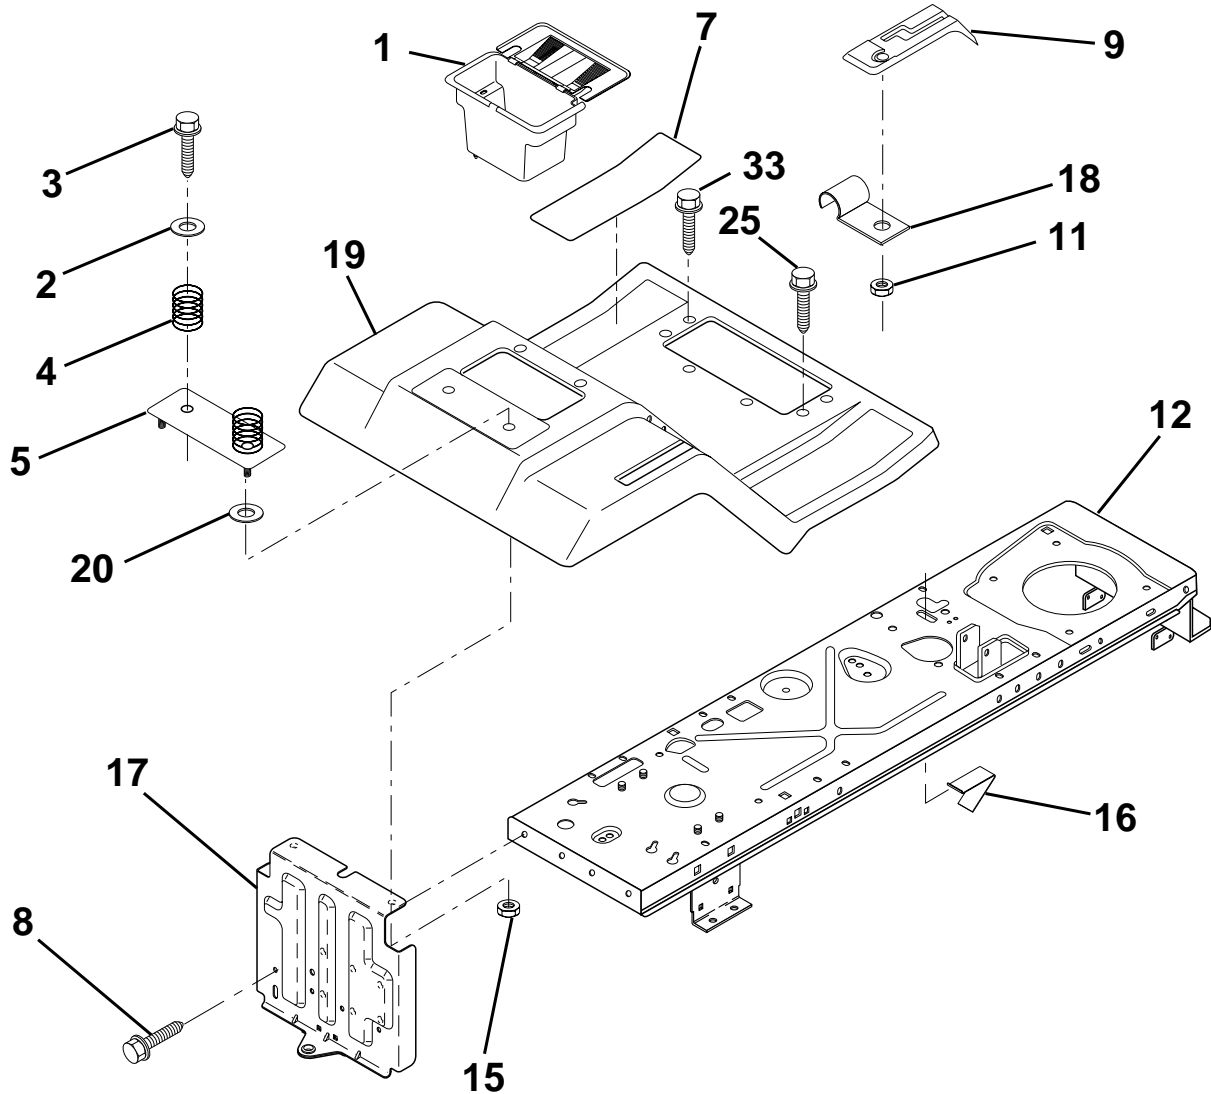

REPAIR PARTS

TRACTOR - - MODEL NO. LTH130 (HE13H36H), PRODUCT NO. 954 82 00 -01
FENDER/CHASSIS

KEY NO.	PART NO.	DESCRIPTION	KEY NO.	PART NO.	DESCRIPTION
1	532156417	Case, Battery	12	532145190	Assembly, Frame
2	819132012	Washer 13/32 x 1-1/4 x 12 Ga.	15	873640400	Nut, Keps 1/4-20 UNC
3	817490612	Screw, Hex Wsh. Thrdrol3/8-16 x 3/4	16	532141736	Switch, Actuator
4	532124181	Spring, Compression, Seat	17	532140782	Drawbar
5	532125142	Plate, Asm. Battery	18	532126470	Clip, Insulated
7	532126700	Pad, Footrest	19	532141393	Fender/Footrest
8	817490512	Screw, Thdrol 5/16-18 x 3/4	20	819091413	Washer 9/32 x 7/8 x 13 Ga.
9	532166614	Console, Shift Control	25	817060514	Screw Tapping 5/16-18 Unc
11	532124346	Nut, Self-Threading, Wsher Hd 3/16	33	817190516	Screw,Hex. S.T.5/16-18 UNC x 1

HARDWARE SHOWN LARGER FOR EASIER IDENTIFICATION