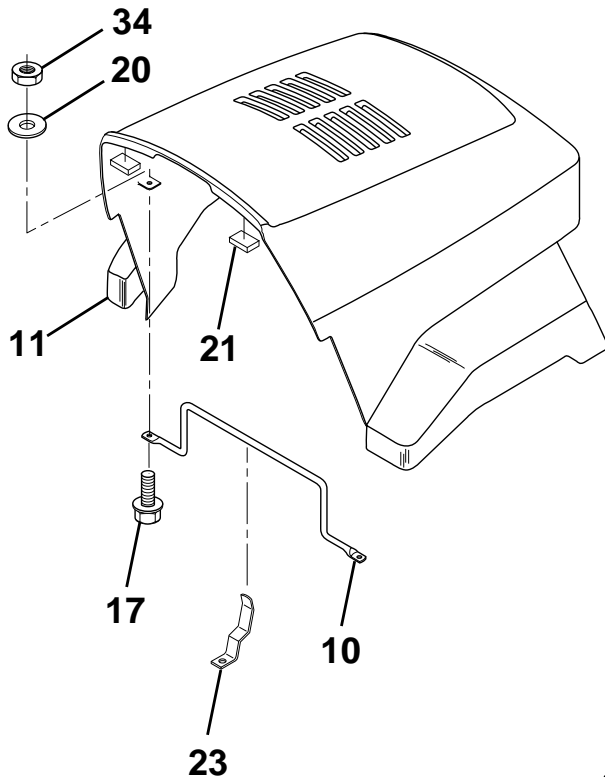

TRACTOR - - MODEL NO. LTH130 (HE13H36H), PRODUCT NO. 954 82 00 -01
HOOD

KEY NO.	PART NO.	DESCRIPTION
6	532140051	Bracket, Asm. Pivot Hood RH
7	532140050	Bracket, Asm. Pivot Hood LH
10	532130850	Brace, Hood
11	532165791	Hood
12	532165794	Lens, LH
13	532165792	Grille
17	874780410	Bolt, Fin Hex 1/4-20 x 5/8
20	819091016	Washer, Flat 1/4

KEY NO.	PART NO.	DESCRIPTION
21	532126938	Bumper, Hood
22	532165793	Lens, RH
23	532139969	Latch, Hood
24	532142873	Bracket, Pivot Hood RH
26	532052921	Clip, Tinnerman
28	811050400	Washer, Lock, Ext. Tooth
34	873680400	Nut, Crownlock 1/4-20
35	817490512	Screw, Thdrol 5/16-28 x 3/4
36	532128445	Bracket, Pivot Hood LH

HARDWARE SHOWN LARGER FOR EASIER IDENTIFICATION

REPAIR PARTS

TRACTOR - - MODEL NO. LTH130 (HE13H36H), PRODUCT NO. 954 82 00 -01
DASH

KEY NO.	PART NO.	DESCRIPTION	KEY NO.	PART NO.	DESCRIPTION
1	532142187	Cap, Fuel	13	532126450	Clip, Height Adjustment
2	532138395	Assembly, Dash & Fuel Tank	14	532126115	Knob, Height Stop
3	532123487	Clamp, Hose	15	532122023	Adjustment, Quadrant Height
4	532008544	Line, Fuel	16	532124346	Nut, Self-Threading 3/16-18
5	532008548	Line, Fuel	17	872110404	Bolt, Carriage 1/4-20 x 1/2 Gr. 5
6	873640400	Nut, Hex, Keps 1/4-20	18	532130745	Support, Assembly Dash
7	532124996	Clip, Fuel Line	19	532134744	Brace, Cross
8	819091216	Washer 9/32 x 3/4 x 16 Ga.	20	817060408	Screw, Self-Tapping 1/4-20 x 1/2
9	874760428	Bolt, Hex, Fin 1/4-20 x 1-3/4	21	532134014	Plug, Dome, Black
10	819091413	Washer 11/32 x 11/16 x 16 Ga.	25	817720410	Screw Hex Thd Cut 1/4-20 x 5/8
11	532121249	Spacer, Split			
12	532003720	Spring			