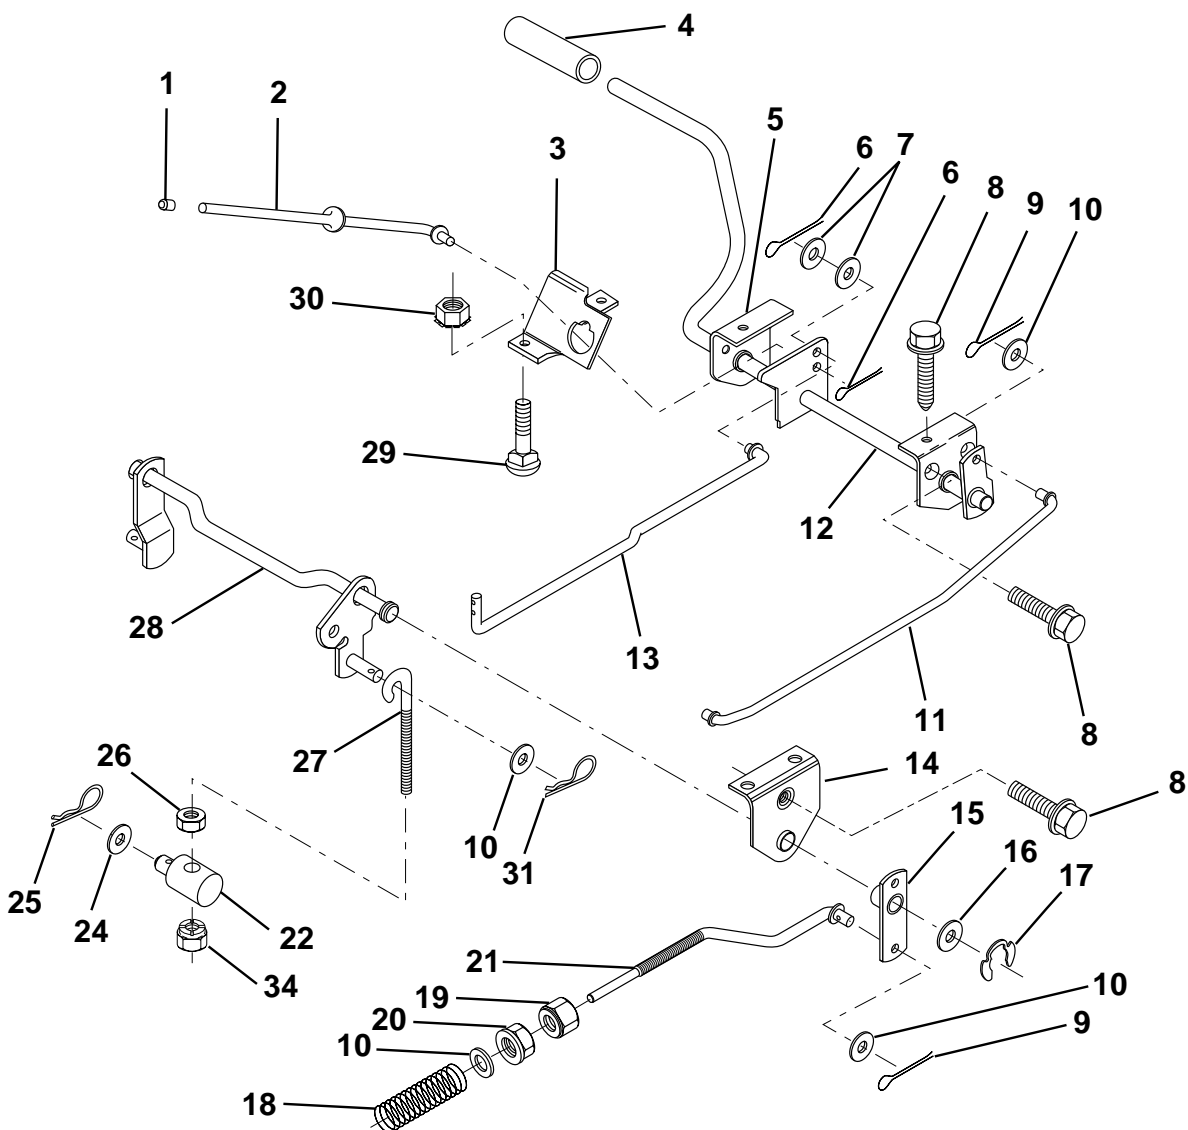

REPAIR PARTS

TRACTOR - - MODEL NO. LTH130 (HE13H36H), PRODUCT NO. 954 82 00 -01
BRAKE / REAR MOWER LIFT ASSEMBLY

KEY NO.	PART NO.	DESCRIPTION	KEY NO.	PART NO.	DESCRIPTION
1	532071673	Cap, Plunger	16	819251816	Washer 25/32 x 1-1/8 x 16 Ga.
2	532123436	Rod, Parking Brake	17	812000034	Ring, Klip
3	532123437	Bracket, Parking Brake	18	532151332	Spring, Brake Rod
4	532008156	Cover, Pedal	19	873350600	Nut, Hex, Jam 3/8-16 UNC
5	532122504	Bracket, Clutch/Brake Pedal, L.H.	20	873800600	Nut Lock Hex w/Ins. 3/18-16 UNC
6	876020312	Pin, Cotter 3/32 x 3/4	21	532144413	Rod, Brake
7	819131016	Washer 13/32 x 5/8 x 16 Ga.	22	532144585	Trunnion, Lift
8	817490508	Screw, Hex. Thdrol. 5/16-18 x 1/2	24	819132012	Washer 13/32 x 1-1/4 x 12 Ga.
9	876020412	Pin, Cotter 1/8 x 3/4	25	532124961	Retainer, Spring
10	819131316	Washer 13/32 x 13/16 x 16 Ga.	26	873930600	Nut, Centerlock 3/8-16 UNC
11	532123543	Rod, Brake, Front	27	532127369	Link, Threaded
12	532139933	Assembly, Clutch/Brake	28	532140776	Assembly, Rear Mower Lift
13	532123394	Rod, Clutch	29	872110506	Bolt, Carriage 5/16-18 UNC x 3/4
14	532121978	Bracket, Lift Shaft	30	873510500	Nut, Keps 5/16-16 UNC
15	532133332	Assembly, Brake Pivot Arm	31	532124660	Retainer, Spring, Zinc
			34	873680600	Nut, Crownlock 3/16-18

HARDWARE SHOWN LARGER FOR EASIER IDENTIFICATION