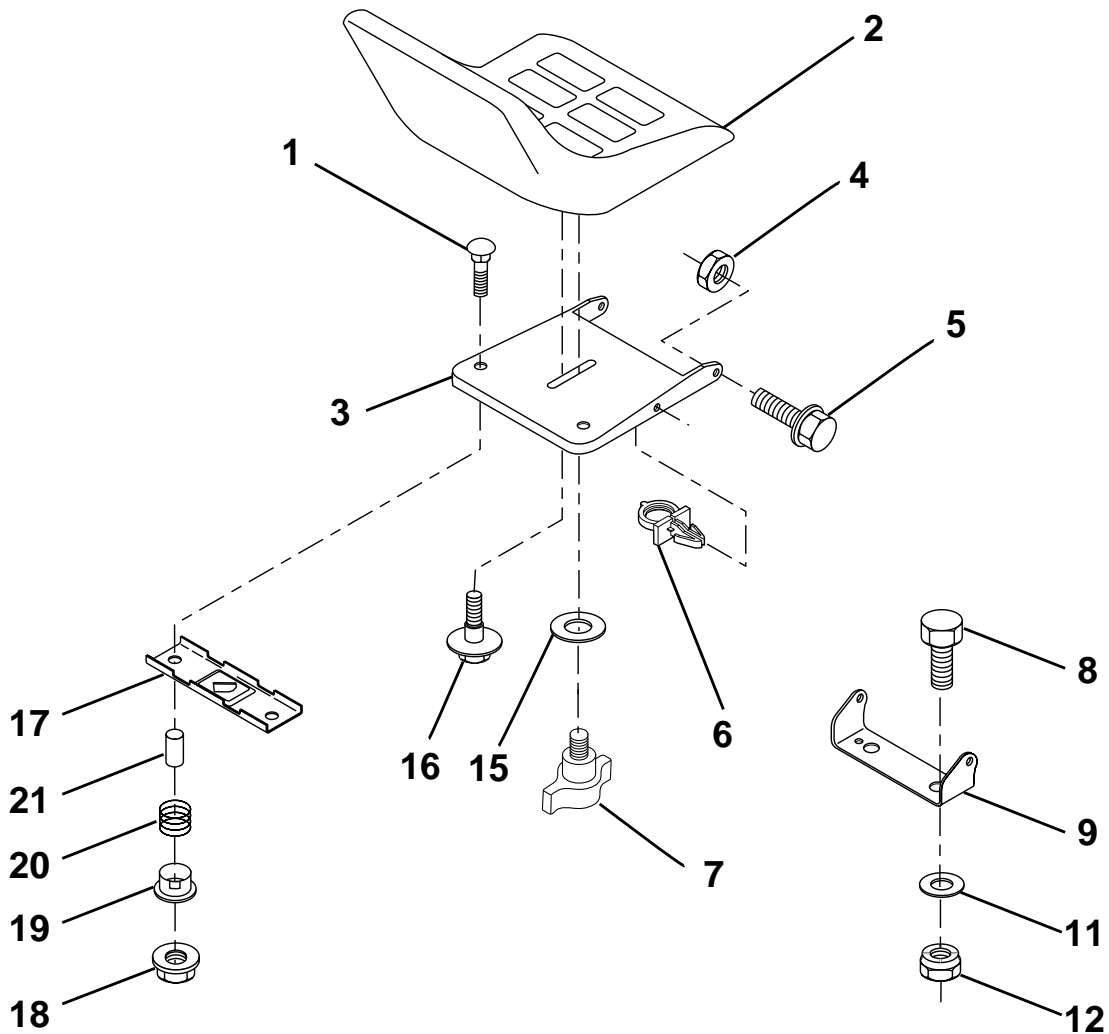

REPAIR PARTS

TRACTOR - - MODEL NO. LTH130 (HE13H36H), PRODUCT NO. 954 82 00 -01
SEAT

KEY NO.	PART NO.	DESCRIPTION	KEY NO.	PART NO.	DESCRIPTION
1	872050412	Bolt, Carriage 1/4-20 x 1-1/2	11	819133210	Washer 12/32 x 2 x 10 Ga.
2	532140838	Seat	12	873800600	Nut, Lock Hex w/Wsh 3/8-16
3	532155925	Pan, Seat	15	819171912	Washer, 17/32 x 1-3/16 x 12 Ga.
4	873800500	Nut, Lock, Hex. w/Ins. 5/16-18	16	532127018	Bolt, Shoulder
5	532153236	Bolt, Shoulder 5/16-18 UNC	17	532121246	Bracket, Switch Mounting
6	532145006	Clip, Push-in, Hinged	18	532123976	Nut, Lock, Hex. Large Flange
7	532166369	Knob, Seat	19	532121248	Bushing, Snap
8	874760616	Bolt, Fin. Hex. 3/8-16 UNC x 1	20	532121250	Spring, Compression
9	532140551	Bracket, Pivot Seat	21	532134300	Spacer, Split 28 Id. x .88 Lg.

HARDWARE SHOWN LARGER FOR EASIER IDENTIFICATION