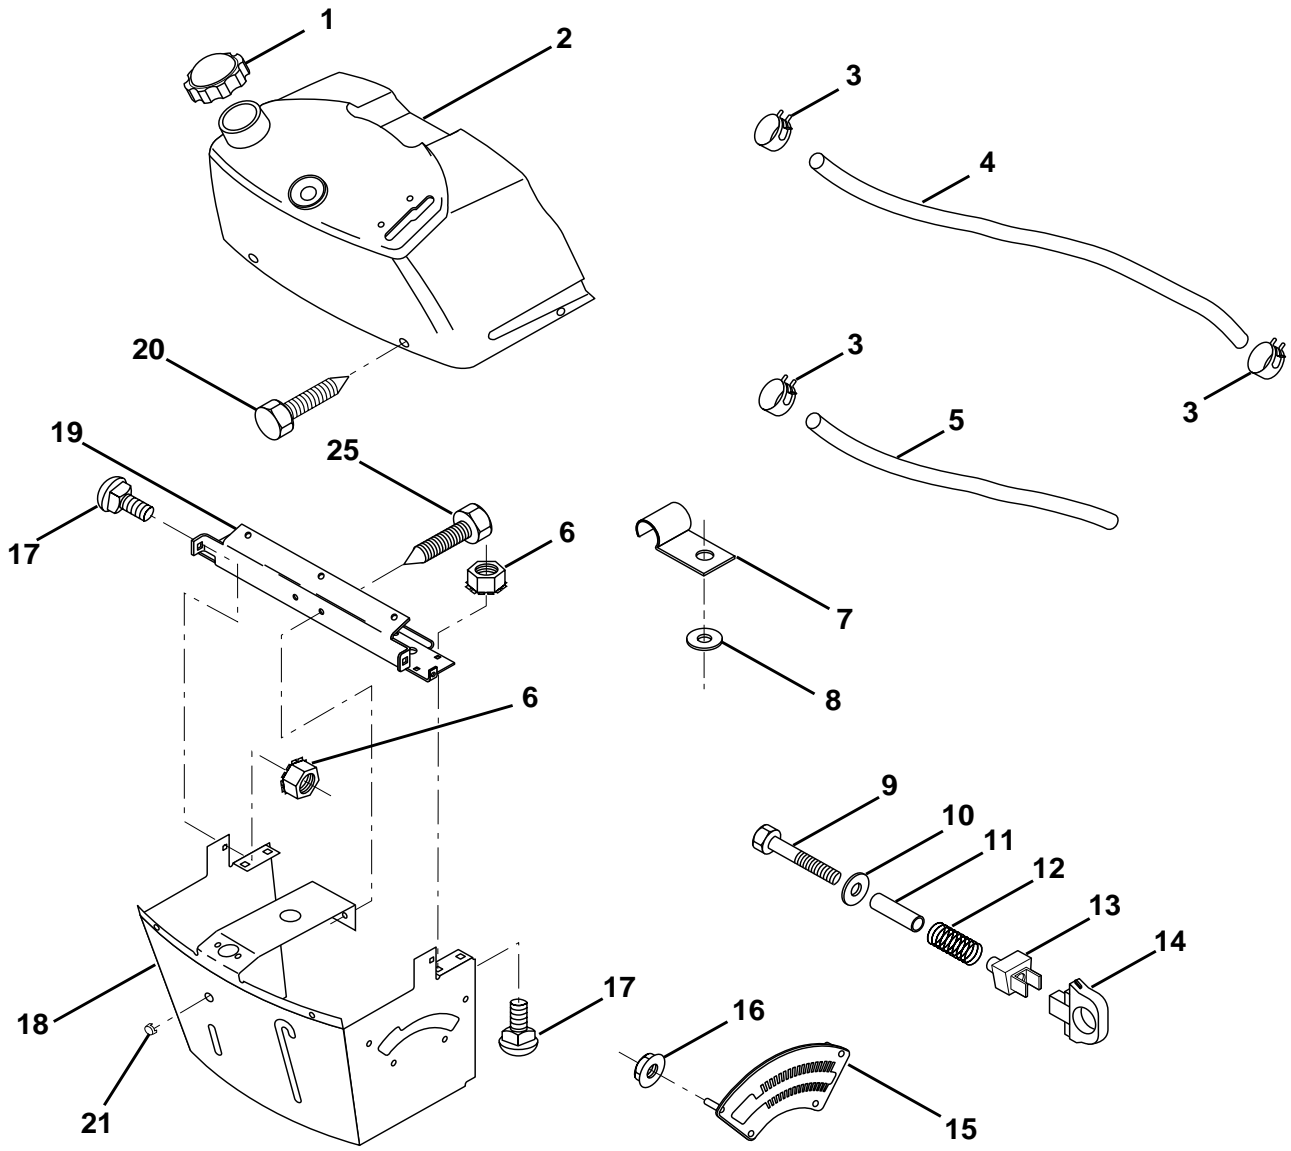

HARDWARE SHOWN LARGER FOR EASIER IDENTIFICATION

REPAIR PARTS

TRACTOR - - MODEL NO. LTH130 (HE13H36H), PRODUCT NO. 954 82 00 -01
SEAT

KEY NO.	PART NO.	DESCRIPTION	KEY NO.	PART NO.	DESCRIPTION
1	872050412	Bolt, Carriage 1/4-20 x 1-1/2	11	819133210	Washer 12/32 x 2 x 10 Ga.
2	532140838	Seat	12	873800600	Nut, Lock Hex w/Wsh 3/8-16
3	532155925	Pan, Seat	15	819171912	Washer, 17/32 x 1-3/16 x 12 Ga.
4	873800500	Nut, Lock, Hex. w/Ins. 5/16-18	16	532127018	Bolt, Shoulder
5	532153236	Bolt, Shoulder 5/16-18 UNC	17	532121246	Bracket, Switch Mounting
6	532145006	Clip, Push-in, Hinged	18	532123976	Nut, Lock, Hex. Large Flange
7	532166369	Knob, Seat	19	532121248	Bushing, Snap
8	874760616	Bolt, Fin. Hex. 3/8-16 UNC x 1	20	532121250	Spring, Compression
9	532140551	Bracket, Pivot Seat	21	532134300	Spacer, Split 28 Id. x .88 Lg.

HARDWARE SHOWN LARGER FOR EASIER IDENTIFICATION

REPAIR PARTS

TRACTOR - - MODEL NO. LTH130 (HE13H36H), PRODUCT NO. 954 82 00 -01
DASH

KEY NO.	PART NO.	DESCRIPTION	KEY NO.	PART NO.	DESCRIPTION
1	532142187	Cap, Fuel	13	532126450	Clip, Height Adjustment
2	532138395	Assembly, Dash & Fuel Tank	14	532126115	Knob, Height Stop
3	532123487	Clamp, Hose	15	532122023	Adjustment, Quadrant Height
4	532008544	Line, Fuel	16	532124346	Nut, Self-Threading 3/16-18
5	532008548	Line, Fuel	17	872110404	Bolt, Carriage 1/4-20 x 1/2 Gr. 5
6	873640400	Nut, Hex, Keps 1/4-20	18	532130745	Support, Assembly Dash
7	532124996	Clip, Fuel Line	19	532134744	Brace, Cross
8	819091216	Washer 9/32 x 3/4 x 16 Ga.	20	817060408	Screw, Self-Tapping 1/4-20 x 1/2
9	874760428	Bolt, Hex, Fin 1/4-20 x 1-3/4	21	532134014	Plug, Dome, Black
10	819091413	Washer 11/32 x 11/16 x 16 Ga.	25	817720410	Screw Hex Thd Cut 1/4-20 x 5/8
11	532121249	Spacer, Split			
12	532003720	Spring			