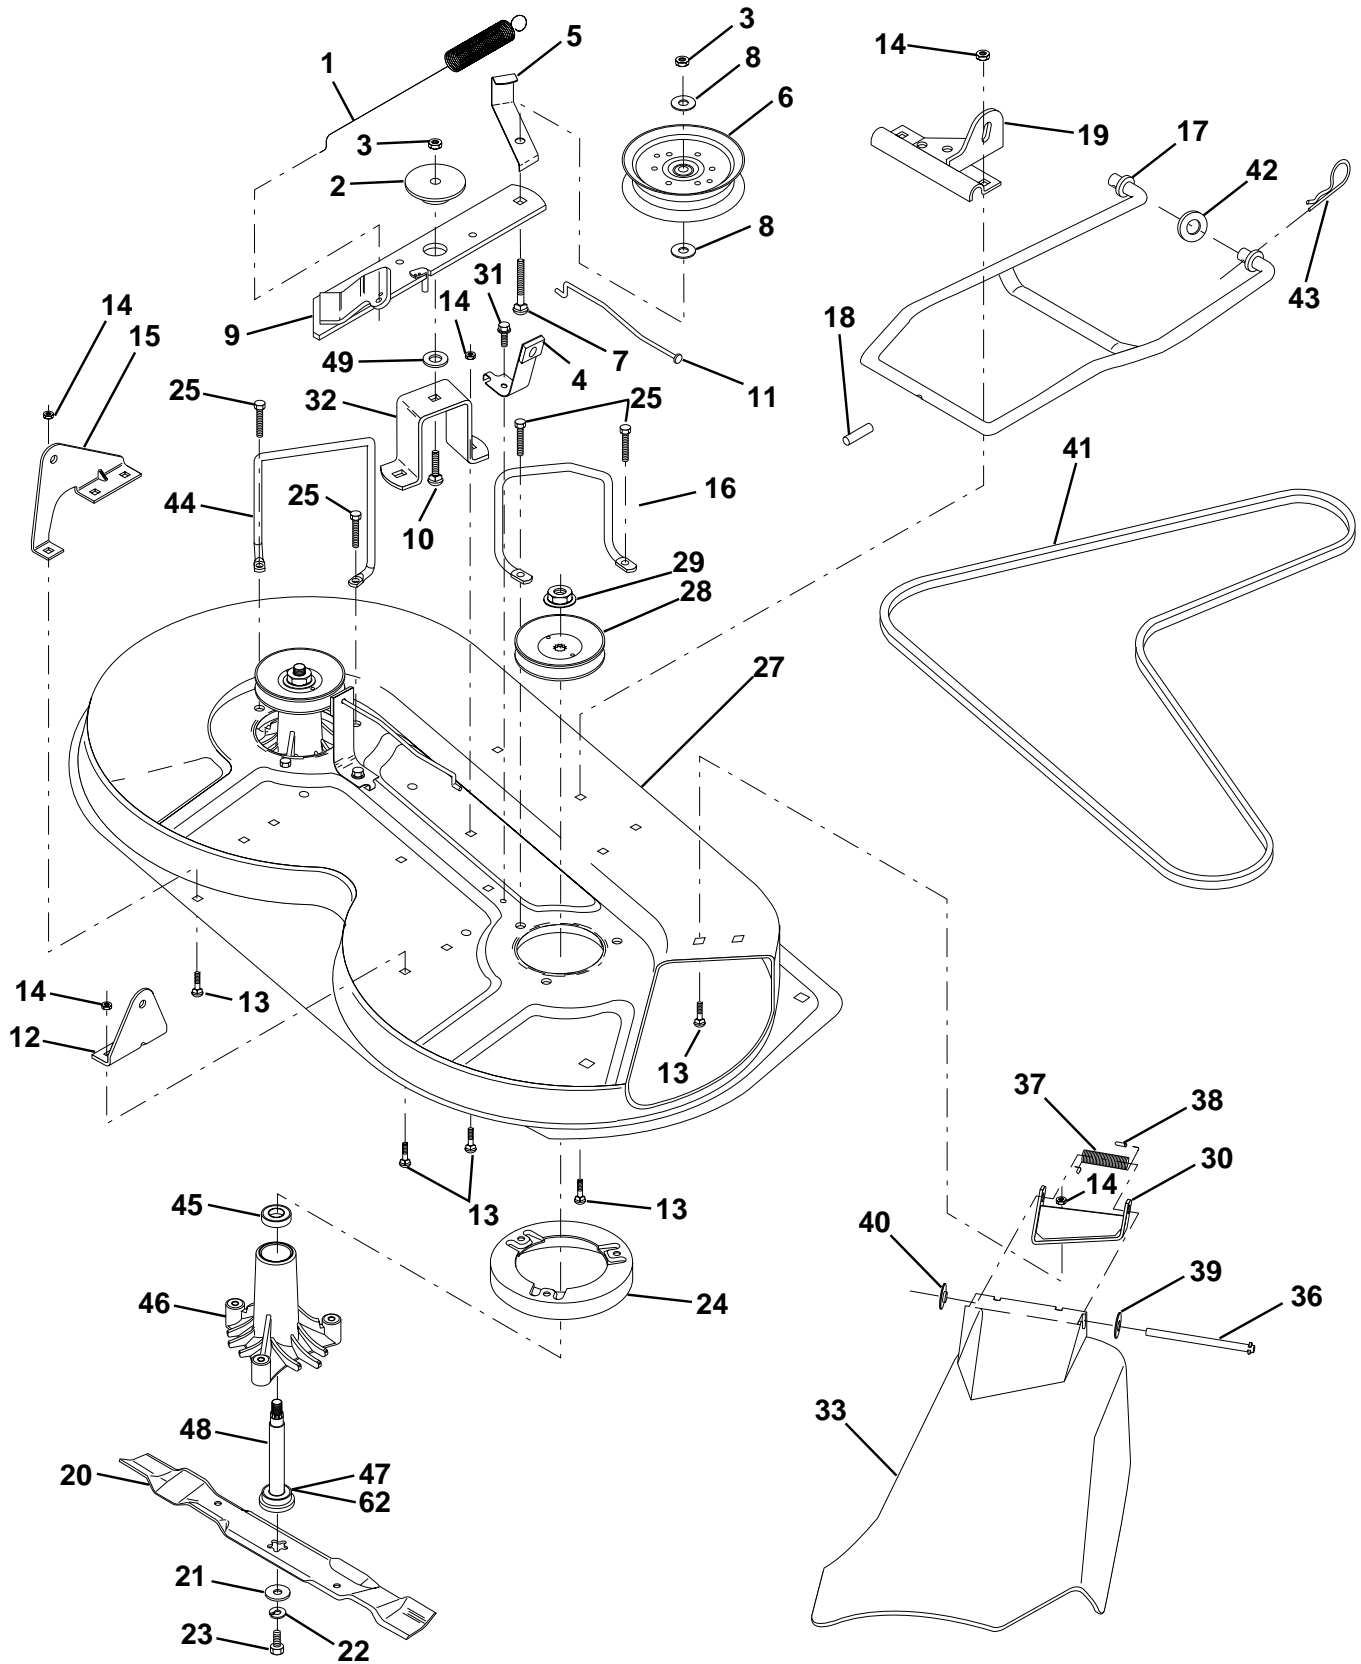

REPAIR PARTS

TRACTOR - - MODEL NO. LTH130 (HE13H36H), PRODUCT NO. 954 82 00 -01
MOWER DECK

REPAIR PARTS

TRACTOR - - MODEL NO. LTH130 (HE13H36H), PRODUCT NO. 954 82 00 -01
MOWER DECK

KEY NO.	PART NO.	DESCRIPTION
1	532140064	Spring, Mower Clutch
2	532165723	Spacer, Retainer
3	873680600	Nut, Crownlock 3/8-16
4	532130840	Brake Asm.
5	532131251	Guide, Belt Idler
6	532121316	Pulley, Flat Idler
7	872110616	Bolt, Carr. 3/8-16 x 1-3/4 Gr. 5
8	819131410	Washer 13/21 x 7/8 x 10 Ga.
9	532127744	Arm Asm., Idler Mower
10	872140610	Bolt, Carriage 3/8-16 x 1-1/4
11	532130841	Rod, Brake
12	532127356	Bracket, Lift R. H. Rear
13	872140506	Bolt, Carriage 5/16-18 x 3/4
14	873680500	Nut, Crownlock 5/16-18
15	532127357	Bracket, Lift L. H. Rear
16	532153298	Keeper, R. H.
17	532128508	Link, Asm. Mower Stabilizer
18	532128511	Pin, Drive
19	532127380	Bracket, Asm. Front
20	531005023	Blade Hi Lift
21	532140296	Washer, Hard
22	810030600	Washer, Lock 3/8
23	532850857	Bolt 3/8-24 x 1-1/4 Gr. 8
24	532140329	Stripper
25	532157722	Screw Thd Rolling Washer Head
27	532156600	Deck Assembly
28	532153531	Pulley, Mandrel
29	532137266	Nut, Flangelock 9/16
30	532136631	Bracket, Asm. Deflector
31	817490508	Screw, Hex Wsh. Thdrol. 5/16-18 x 1/2
32	532122051	Arm, Support Idler Mower
33	532171156	Deflector
36	532121980	Rod, Hinge
37	532123713	Spring, Torsion Deflector
38	532105304	Cap, Sleeve
39	819111016	Washer 11/32 x 5/8 x 16 Ga.
40	532110452	Pushnut
41	531005026	V-Belt
42	819171616	Washer 11/32 x 5/8 16 Ga.
43	532163552	Retainer, Spring
44	532140608	Keeper, L. H.
45	532110485	Bearing
46	532128774	Housing Mandrel Vented
47	532129895	Bearing
48	532137645	Shaft, Mandrel (Includes Key # 47)
49	532133943	Washer Hardened
62	532153390	Washer, Felt
--	532130794	Mandrel Asm. (Includes Key No.'s 22-23, 26, 29 and 45-48)
--	532156866	Deck, Mower Complete

HARDWARE SHOWN LARGER FOR EASIER IDENTIFICATION