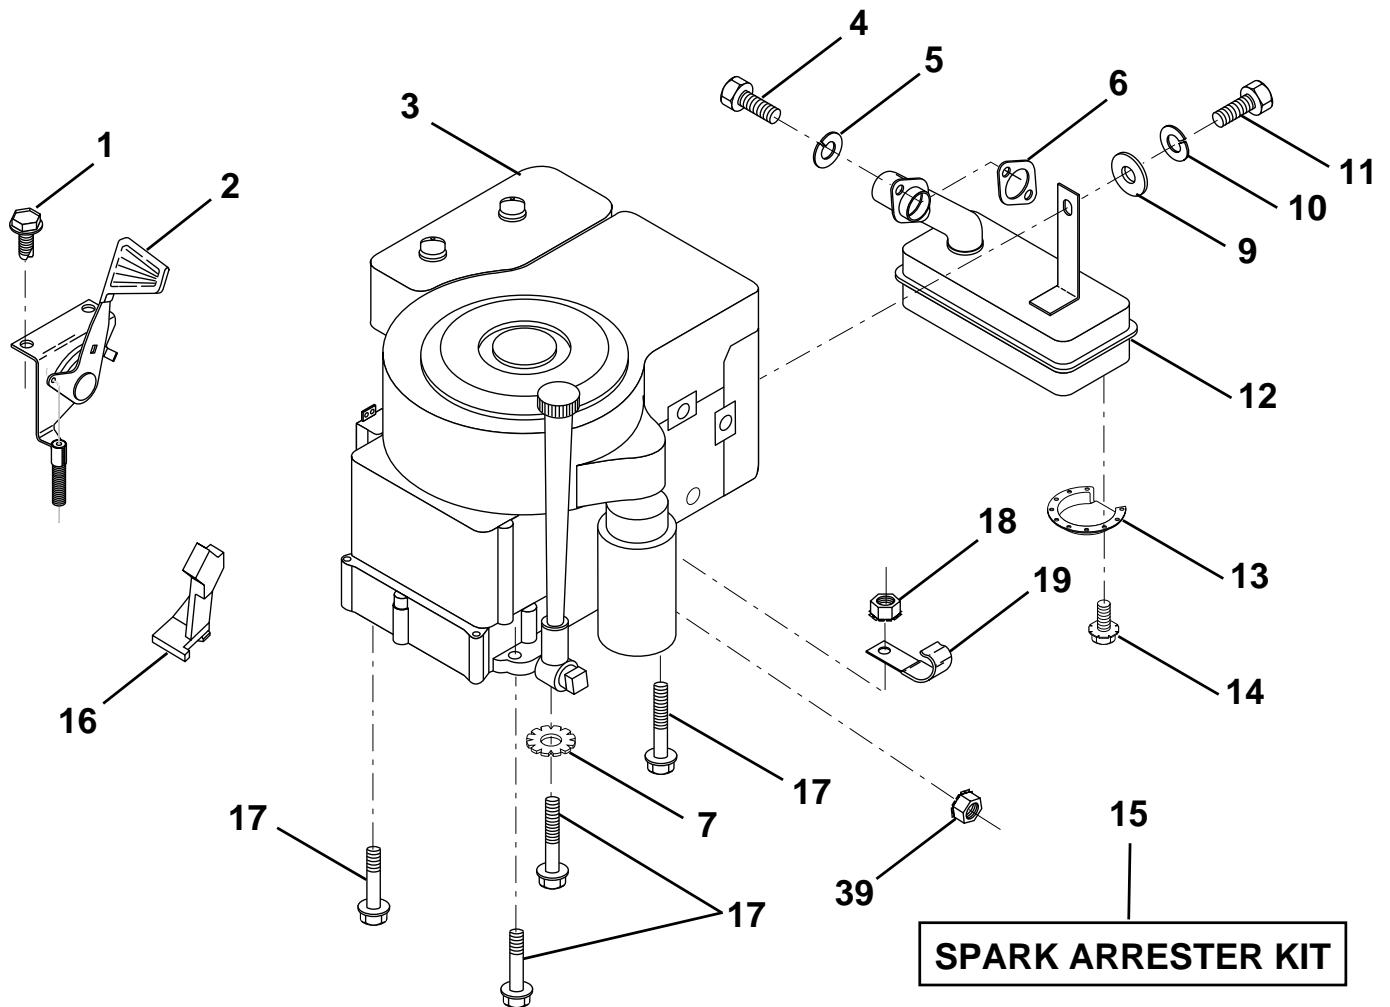

REPAIR PARTS

TRACTOR - - MODEL NO. LTH130 (HE13H36H), PRODUCT NO. 954 82 00 -01
ENGINE

KEY NO.	PART NO.	DESCRIPTION	KEY NO.	PART NO.	DESCRIPTION
1	817720410	Screw, Hex, Thd. Cut 1/4-20 x 5/8	11	-----	Screw (Order from Engine Mfg.)
2	532133025	Control, Throttle	12	532137437	Muffler
3	-----	Engine Briggs Model 28R707 (Order parts from engine manufacturer)	13	532101326	Deflector, Muffler
4	871070512	Screw, Hex. Hd. Cap 5/16- 18 x 3/4	14	817030808	Screw, Spiderloc, Hex Hd. #8 x 1/2
5	810040500	Washer, Lock, Heavy Helical Spring 5/16	15	532137180	Arrester, Spark (Optional equipment)
6	532165291	Gasket, Exhaust	16	532127951	Stop, Throttle
7	811050600	Washer, Lock Ext. Tooth 3/8	17	817490624	Screw, Hex Washer Head, Thdrol. 3/8-16 x 1-1/2
9	819101216	Washer 5/16 x 3/4 x 16	18	873510600	Nut, Keps Hex 3/8-16 UNC
10	810040400	Washer, Lock, Heavy Helical Spring 1/4	19	532124996	Clip, Fuel Line
			39	532128861	Nut, Flange 1/4-20

HARDWARE SHOWN LARGER FOR EASIER IDENTIFICATION