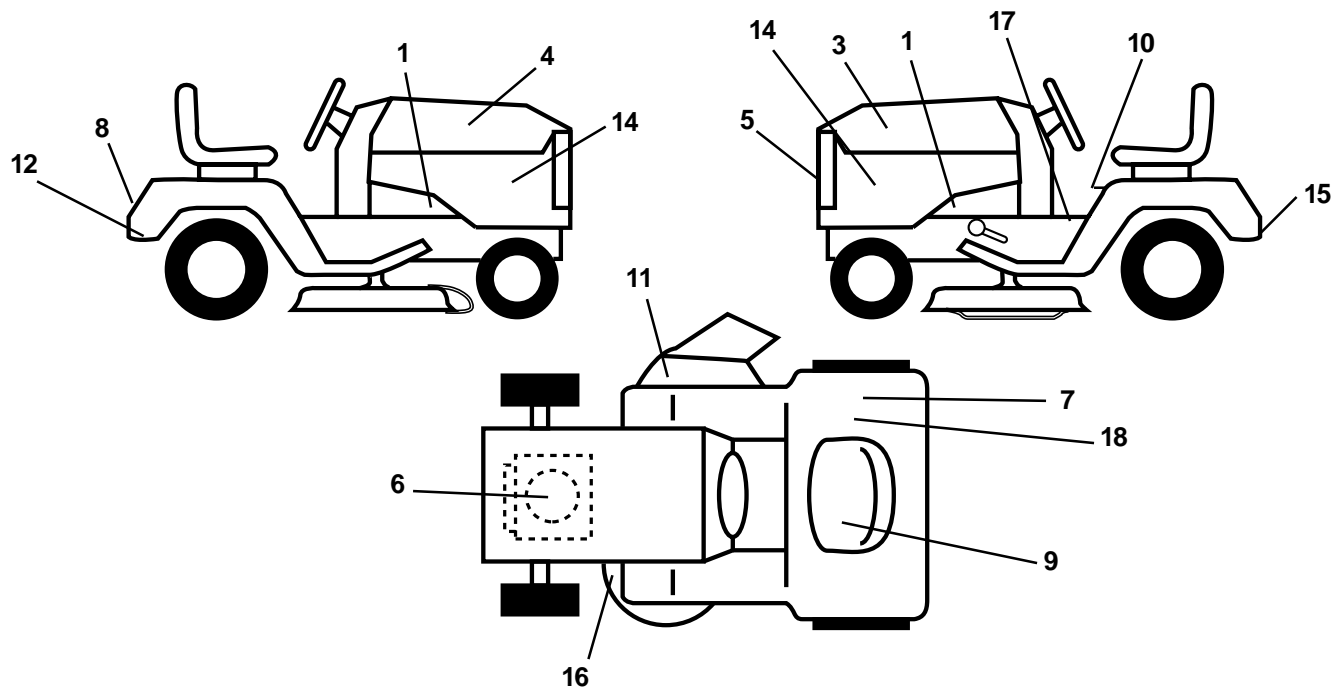

REPAIR PARTS

TRACTOR - - MODEL NO. LTH130 (HE13H36H), PRODUCT NO. 954 82 00 -01
DECALS

KEY NO.	PART NO.	DESCRIPTION
1	532159736	Decal, Chassis Hot Muffler
3	532151355	Decal, Hood, L. H.
4	532151354	Decal, Hood, R. H.
5	532150616	Decal, Logo, Grill
6	532170848	Decal, Engine
7	532126187	Decal, 100 DBA
8	532150617	Decal, Logo, Fender
9	532145005	Decal, Battery Danger/Poison
10	532145498	Decal, Read Owner's Manual Symbols

KEY NO.	PART NO.	DESCRIPTION
11	532145494	Decal, Cutfinger
12	532141484	Decal, Drawbwr Cntrl
14	532159713	Decal Panel Side B&S Husq.
15	53216259	Decal, Drawbar, Load Limit
16	532136830	Decal, V-Belt Sch.
17	532159739	Decal, Oper. Inst., Sym.
18	532145437	Decal, Europ Stand. CE Tractors
--	532138311	Decal, Height, Adjust
--	532172826	Manual, Operator's (Euro)
--	532172827	Manual, Operator's (Scan)