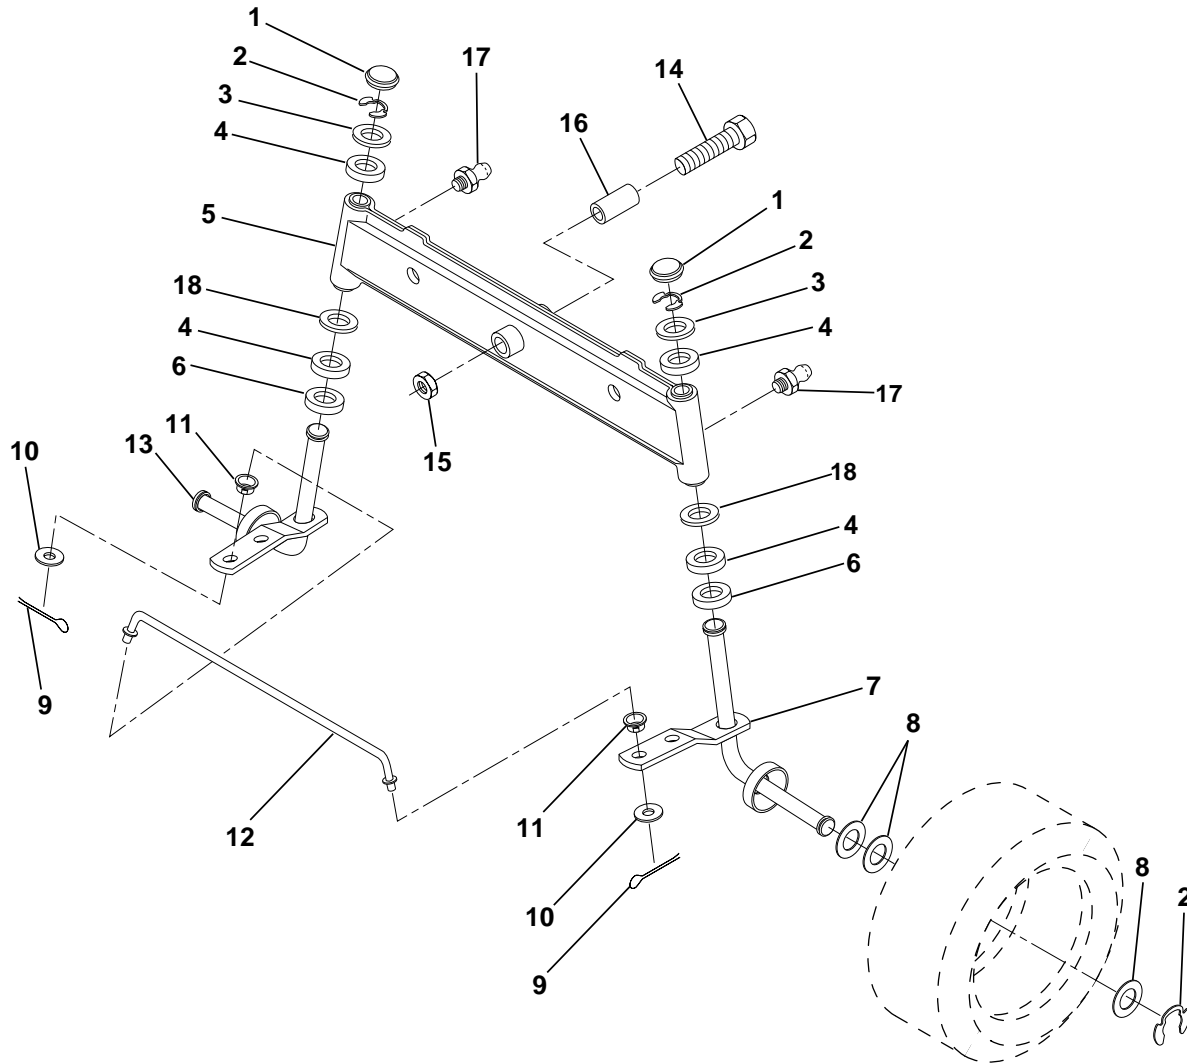

KEY NO.	PART NO.	DESCRIPTION
10	532123438	Bushing, Lower, Steering
11	812000045	Ring, Retaining
12	819211616	Washer 21/32 x 1 x 16 Ga.
13	532100711	Adaptor, Wheel, Steering
14	532153720	Extension Shaft Steering
15	874780520	Bolt, Fin Hex 5/116-18 UNC x 1-1/4
16	873800500	Nut Lock Hex w/Ins 5/16-18 UNC
17	874780616	Bolt Fin Hex 3/8-16unc x 1

HARDWARE SHOWN LARGER FOR EASIER IDENTIFICATION

REPAIR PARTS

TRACTOR - - MODEL NO. LTH130 (HE13H36H), PRODUCT NO. 954 82 00 -01
SECTOR GEAR/AXLE SUPPORT

KEY NO.	PART NO.	DESCRIPTION	KEY NO.	PART NO.	DESCRIPTION
1	532132566	Link, Drag	9	873680800	Nut, Crownlock 3/8-16
2	874780828	Bolt, Fin Hex 1/2-13 x 1-3/4	10	876020412	Pin, Cotter 1/8 x 3/4
3	873680500	Nut, Crownlock 5/16-18	11	819131316	Washer, 13/32 x 13/16 x 16 Ga.
4	873680600	Nut, Crownlock 3/8-16	12	532126847	Bushing
5	532121926	Gear, Sector	13	874760512	Bolt, Hex Hd. 5/16-18 UNC x 3/4
6	532121927	Bushing	14	819111416	Washer 11/32 x 7/8 x 16 Ga.
7	873030800	Nut, Heavy Hex Top Lock 1/2-13 UNC	15	872110606	Bolt, Carriage 3/8-16 UNC x 3/4
8	532126472	Clip, Insulated	16	532137096	Support, Front Axle

HARDWARE SHOWN LARGER FOR EASIER IDENTIFICATION

REPAIR PARTS

TRACTOR - - MODEL NO. LTH130 (HE13H36H), PRODUCT NO. 954 82 00 -01
FRONT AXLE

KEY NO.	PART NO.	DESCRIPTION	KEY NO.	PART NO.	DESCRIPTION
1	532121232	Cap, Spindle	10	819131316	Washer 13/32 x 13/16 x 16 Ga.
2	812000029	Ring, Clip	11	532126847	Bushing
3	532121748	Washer 25/32 x 1-5/8 x 16 Ga.	12	532130465	Rod, Tie
4	532124937	Nyliner	13	532161827	Spindle, L.H. Asm.
5	532142033	Axle, Front	14	874011056	Bolt Hex 5/1-11 x 3-1/2
6	532124931	Bearing, Thrust	15	873901000	Nut, Lock Flange 5/8-11
7	532161826	Spindle, R.H. Asm.	16	532110438	Spacer Bearing Axle
8	532121749	Washer 25/32 x 1-1/4 x 16 Ga.	17	532124836	Fitting Grease
9	876020412	Pin, Cotter 1/8 x 3/4	18	819272016	Washer 27/32 x 1-1/4 x 16 Ga.