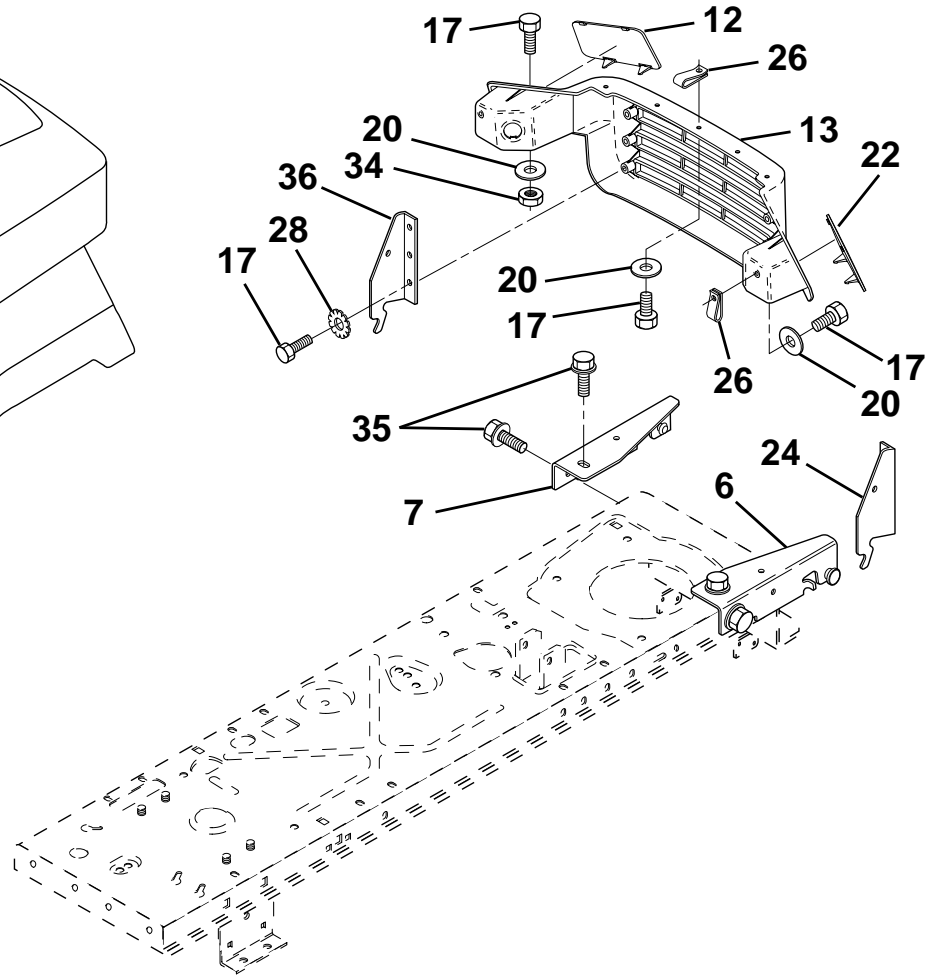

TRACTOR - - MODEL NO. LTH130 (HE13H36H), PRODUCT NO. 954 82 00 -01
HOOD

KEY NO.	PART NO.	DESCRIPTION
6	532140051	Bracket, Asm. Pivot Hood RH
7	532140050	Bracket, Asm. Pivot Hood LH
10	532130850	Brace, Hood
11	532165791	Hood
12	532165794	Lens, LH
13	532165792	Grille
17	874780410	Bolt, Fin Hex 1/4-20 x 5/8
20	819091016	Washer, Flat 1/4

KEY NO.	PART NO.	DESCRIPTION
21	532126938	Bumper, Hood
22	532165793	Lens, RH
23	532139969	Latch, Hood
24	532142873	Bracket, Pivot Hood RH
26	532052921	Clip, Tinnerman
28	811050400	Washer, Lock, Ext. Tooth
34	873680400	Nut, Crownlock 1/4-20
35	817490512	Screw, Thdrol 5/16-28 x 3/4
36	532128445	Bracket, Pivot Hood LH

HARDWARE SHOWN LARGER FOR EASIER IDENTIFICATION

REPAIR PARTS

TRACTOR - - MODEL NO. LTH130 (HE13H36H), PRODUCT NO. 954 82 00 -01
DASH

KEY NO.	PART NO.	DESCRIPTION	KEY NO.	PART NO.	DESCRIPTION
1	532142187	Cap, Fuel	13	532126450	Clip, Height Adjustment
2	532138395	Assembly, Dash & Fuel Tank	14	532126115	Knob, Height Stop
3	532123487	Clamp, Hose	15	532122023	Adjustment, Quadrant Height
4	532008544	Line, Fuel	16	532124346	Nut, Self-Threading 3/16-18
5	532008548	Line, Fuel	17	872110404	Bolt, Carriage 1/4-20 x 1/2 Gr. 5
6	873640400	Nut, Hex, Keps 1/4-20	18	532130745	Support, Assembly Dash
7	532124996	Clip, Fuel Line	19	532134744	Brace, Cross
8	819091216	Washer 9/32 x 3/4 x 16 Ga.	20	817060408	Screw, Self-Tapping 1/4-20 x 1/2
9	874760428	Bolt, Hex, Fin 1/4-20 x 1-3/4	21	532134014	Plug, Dome, Black
10	819091413	Washer 11/32 x 11/16 x 16 Ga.	25	817720410	Screw Hex Thd Cut 1/4-20 x 5/8
11	532121249	Spacer, Split			
12	532003720	Spring			