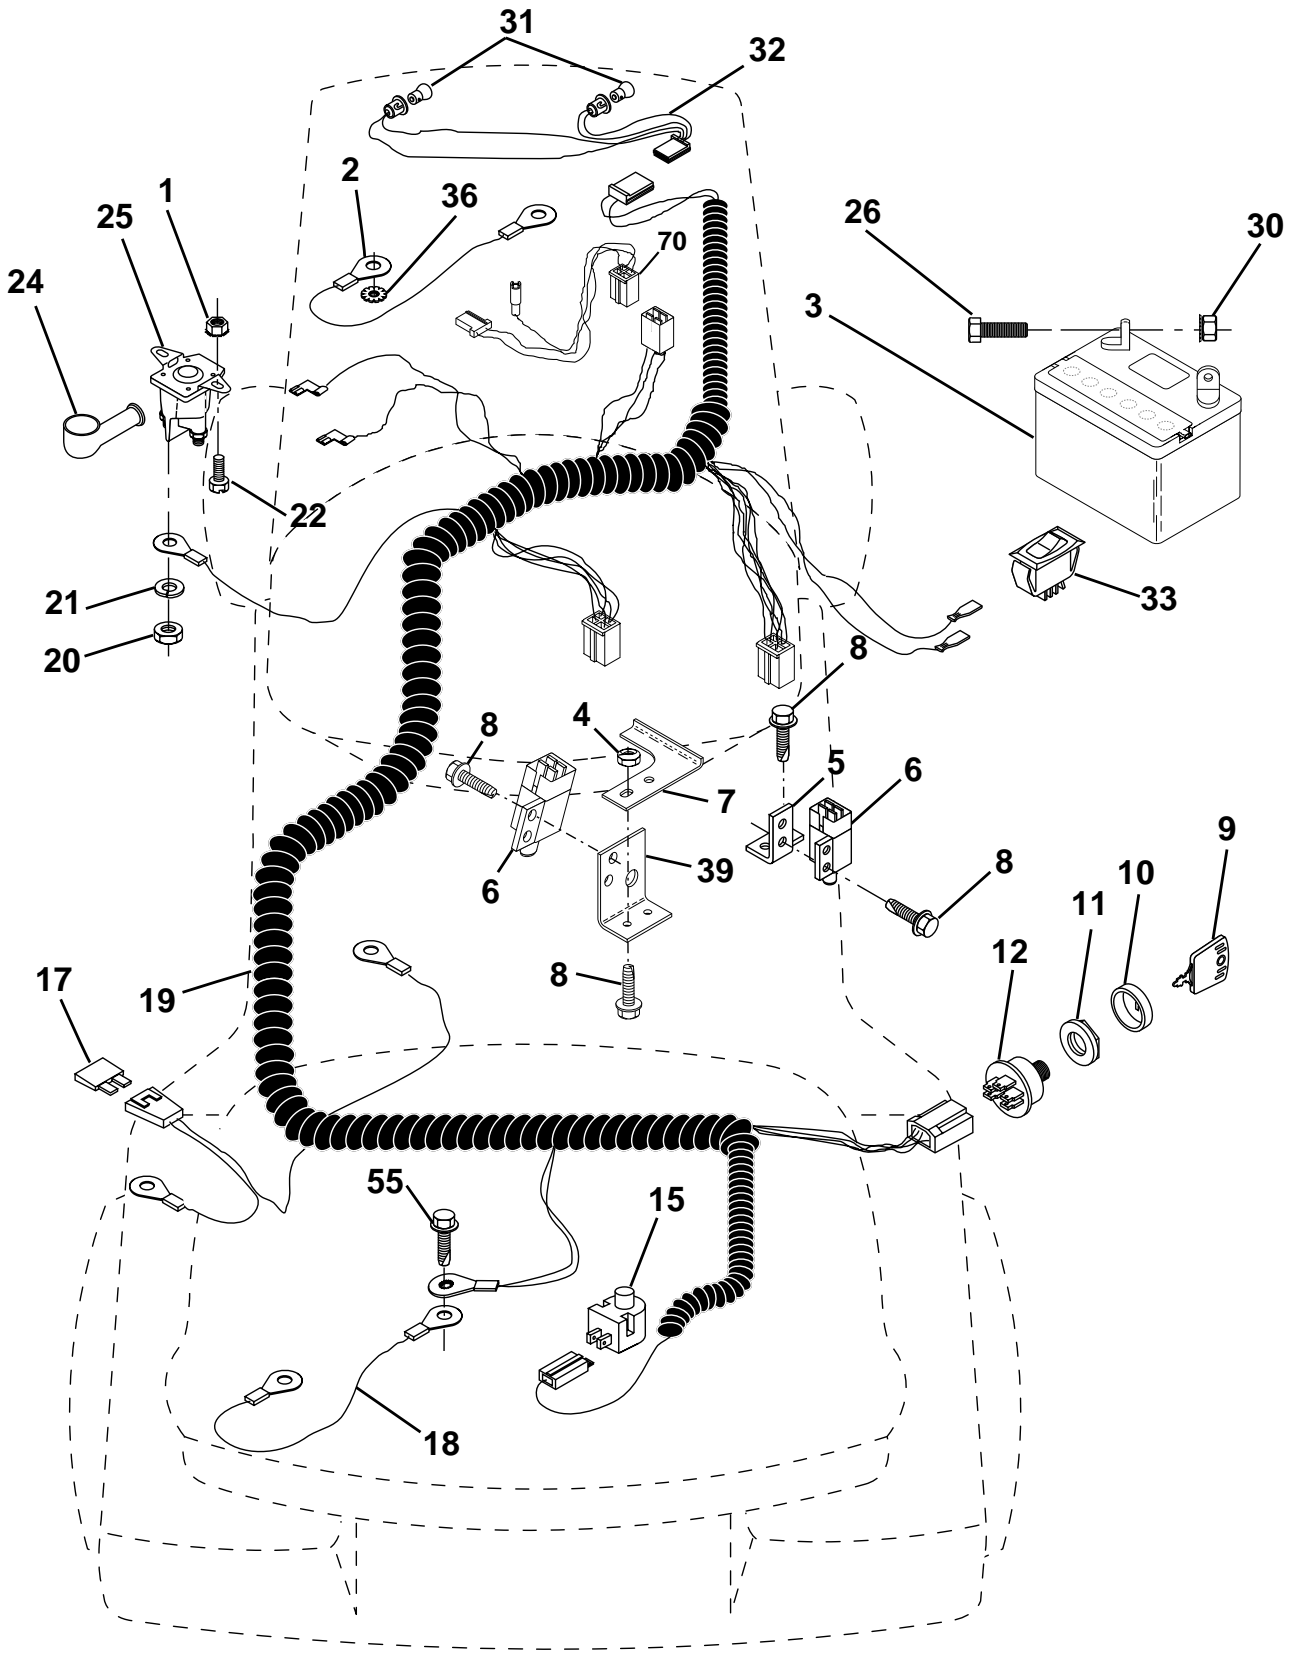

REPAIR PARTS

TRACTOR - - MODEL NO. LTH130 (HE13H36H), PRODUCT NO. 954 82 00 -01
ELECTRICAL

REPAIR PARTS

TRACTOR - - MODEL NO. LTH130 (HE13H36H), PRODUCT NO. 954 82 00 -01
ELECTRICAL

KEY NO.	PART NO.	DESCRIPTION
1	873640400	Nut, Hex, Keps 1/4-20
2	532108423	Assembly, Cable
3	532144924	Battery
4	532069180	Nut Lock #10-24 UNC
5	532108236	Bracket, Switch
6	532109553	Switch, Interlock, 4 Terminal
7	532146374	Keeper Actuator
8	817021008	Screw, Hex Head, Tapping #10-24 x 1/2
9	532140401	Key, Steel Delta
10	532141226	Cover, Ignition Key
11	532140400	Nut, Ignition
12	532163088	Switch, Ignition
15	532121305	Switch, Plunger
17	532166180	Fuse
18	532128353	Assembly, Cable
19	532170207	Harness, Ignition
20	873350400	Nut, Hex, Jam 1/4-20
21	810090400	Washer, Lock 1/4
22	871110408	Bolt, Hex, Fin. 1/4-20 UNC x 1/2 Grade 5
24	532131563	Cover, Terminal
25	532145763	Solenoid
26	874760412	Bolt, Hex Head 1/4-20 UNC x 3/4
30	873510400	Nut, Hex, Keps 1/4-20 UNC
31	532004152	Bulb, Light #1156
32	532169985	Harness, Headlight
33	532110712	Switch, Light
36	811150400	Washer, Lock, Internal Tooth 1/4
39	532141735	Bracket, Switch Clutch
55	817490508	Screw, Thdrol 5/16-18 x 1/2
70	532170242	Harness, Engine

HARDWARE SHOWN LARGER FOR EASIER IDENTIFICATION