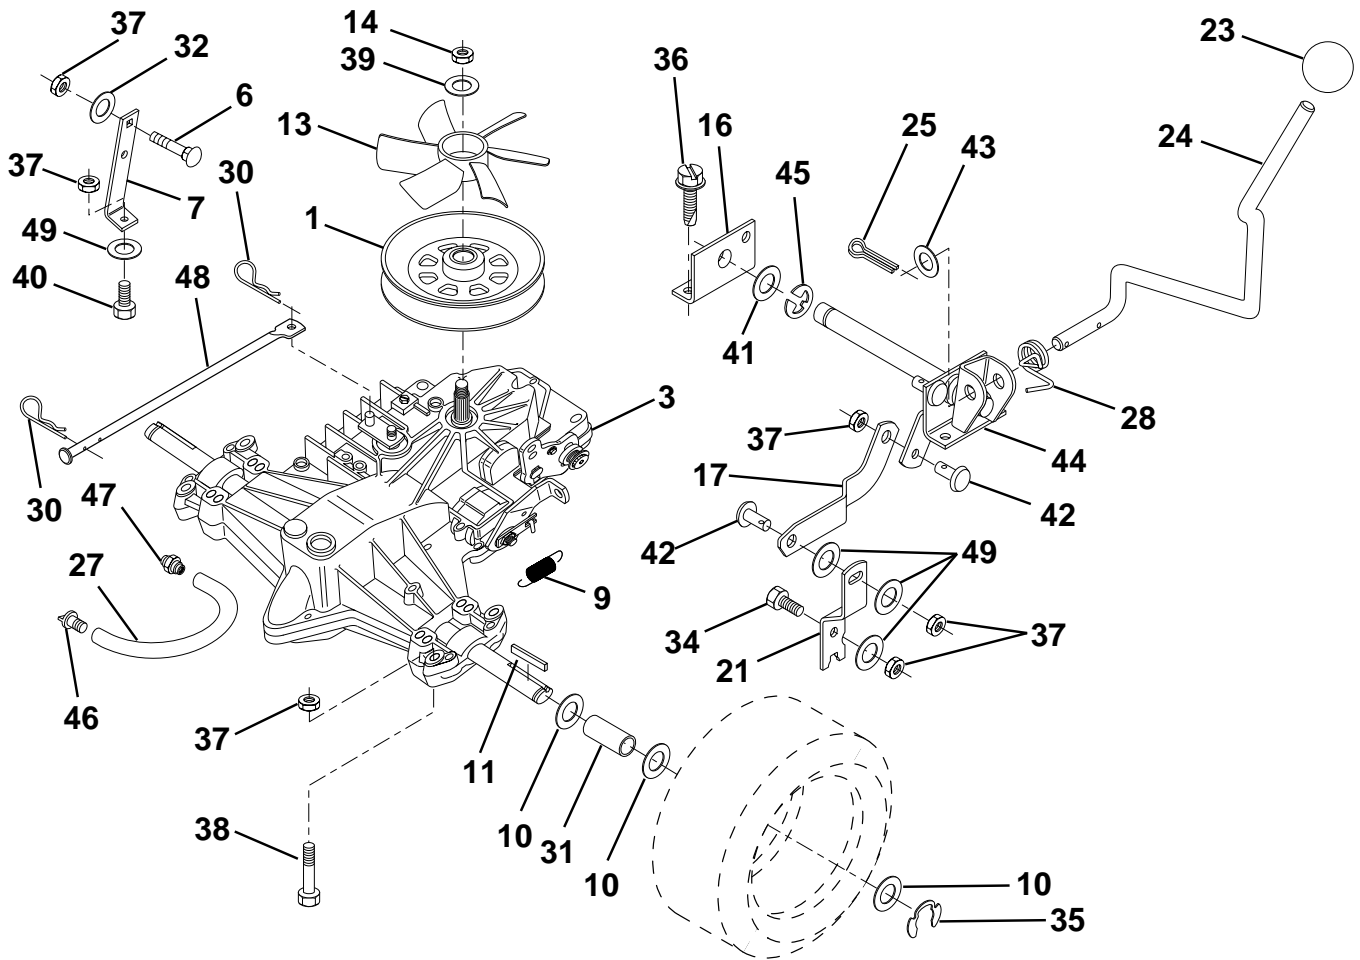

REPAIR PARTS

TRACTOR - - MODEL NO. LTH130 (HE13H36H), PRODUCT NO. 954 82 00 -01
TRANSAXLE

KEY NO.	PART NO.	DESCRIPTION	KEY NO.	PART NO.	DESCRIPTION
1	532140779	Pulley, V-Groove	30	532124788	Retainer, Spring
3	-----	Transaxle, Hydro 0319-0500 (Order parts from transaxle manufacturer)	31	532121199	Spacer
6	872140506	Bolt, Carriage	32	819111116	Washer 11/32 x 11/16 x 16
7	532140774	Strap, Torque	34	874760516	Bolt, Rdhd 5/16-18 x 1
9	532146682	Spring, Brake	35	812000001	E-Ring
10	532121749	Washer 25/32 x 1-1/4 x 16 Gauge	36	817720408	Screw, Thd. Cut 1/4-20 x 1/2
11	532123583	Key, Square	37	873800500	Nut
13	532140778	Fan, Transaxle, Hydro	38	874490540	Bolt, Hex Flghd 5/16-18
14	873750800	Nut, Lock 1/2-20	39	819171912	Washer
16	532140763	Support, Shift Handle	40	874760524	Bolt
17	532140767	Link, Shift	41	819212013	Washer 1/32 x 1-1/4 x 13 Gauge
21	532140773	Lever, Shift	42	532140769	Pin, Pivot
23	532121274	Knob, Shifter	43	819171216	Washer
24	532140765	Rod, Shifter	44	532156047	Pivot Shaft Assembly
25	876020416	Pin, Cotter	45	812000002	E-Ring
27	532142564	Hose, Vent	46	532142917	Cap, Vent Hose
28	532140772	Spring, Torsion	47	532142918	Nipple, Vent Hose
			48	532140912	Actuator, Bypass, Hydro
			49	819111216	Washer

HARDWARE SHOWN LARGER FOR EASIER IDENTIFICATION