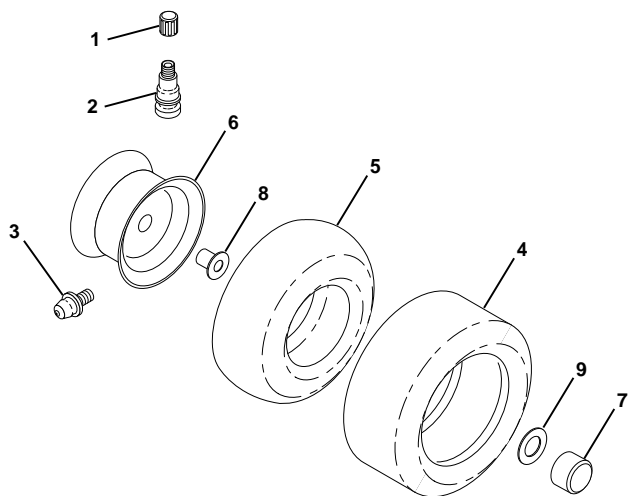

WHEELS & TIRES

KEY NO.	PART NO.	DESCRIPTION
1	532059192	Cap, Valve
2	532065139	Stem, Valve
3	532124957	Fitting, Grease (Front Wheels Only)
4	532137422	Tire, Front
4	532132703	Tire, Rear
5	532059904	Tube, Front (Optional Service Items Only)
5	532008134	Tube, Rear (Optional Service Items Only)
6	532142039	Rim, Front
6	532141652	Rim, Rear
7	532104757	Cap, Hub, Axle
8	532124959	Bearing, Flange
9	532121748	Washer 25/32 x 1-5/8 x 16 Ga.
--	532144334	Sealant, Tire (10 oz. Tube)

NOTE: All component dimensions given in U. S. inches
1 inch = 25.4 mm