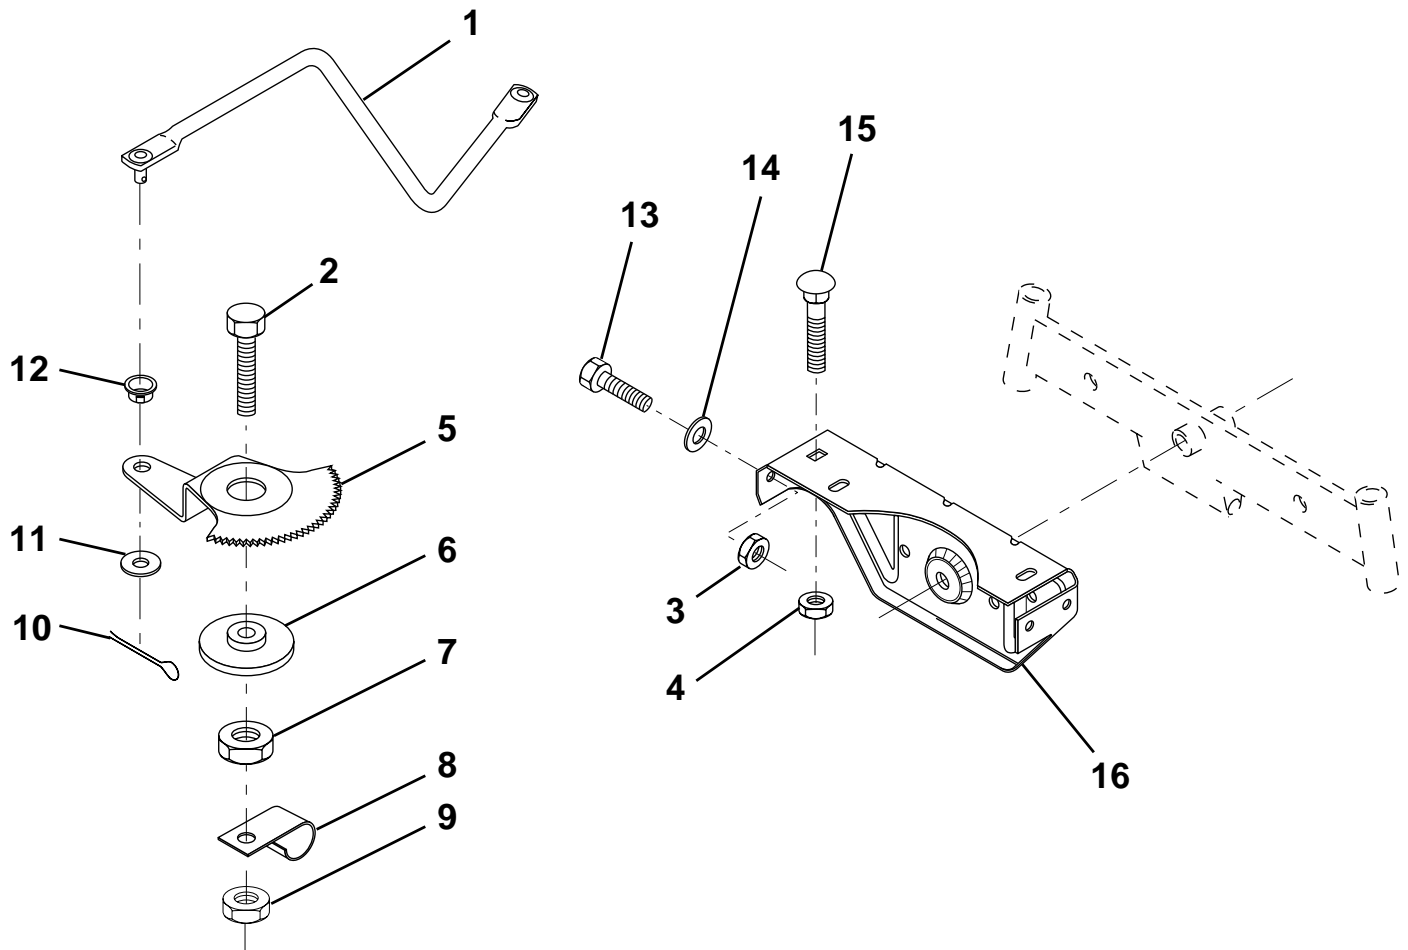

REPAIR PARTS

TRACTOR - - MODEL NO. LTH130 (HE13H36H), PRODUCT NO. 954 82 00 -01
SECTOR GEAR/AXLE SUPPORT

KEY NO.	PART NO.	DESCRIPTION	KEY NO.	PART NO.	DESCRIPTION
1	532132566	Link, Drag	9	873680800	Nut, Crownlock 3/8-16
2	874780828	Bolt, Fin Hex 1/2-13 x 1-3/4	10	876020412	Pin, Cotter 1/8 x 3/4
3	873680500	Nut, Crownlock 5/16-18	11	819131316	Washer, 13/32 x 13/16 x 16 Ga.
4	873680600	Nut, Crownlock 3/8-16	12	532126847	Bushing
5	532121926	Gear, Sector	13	874760512	Bolt, Hex Hd. 5/16-18 UNC x 3/4
6	532121927	Bushing	14	819111416	Washer 11/32 x 7/8 x 16 Ga.
7	873030800	Nut, Heavy Hex Top Lock 1/2-13 UNC	15	872110606	Bolt, Carriage 3/8-16 UNC x 3/4
8	532126472	Clip, Insulated	16	532137096	Support, Front Axle

HARDWARE SHOWN LARGER FOR EASIER IDENTIFICATION