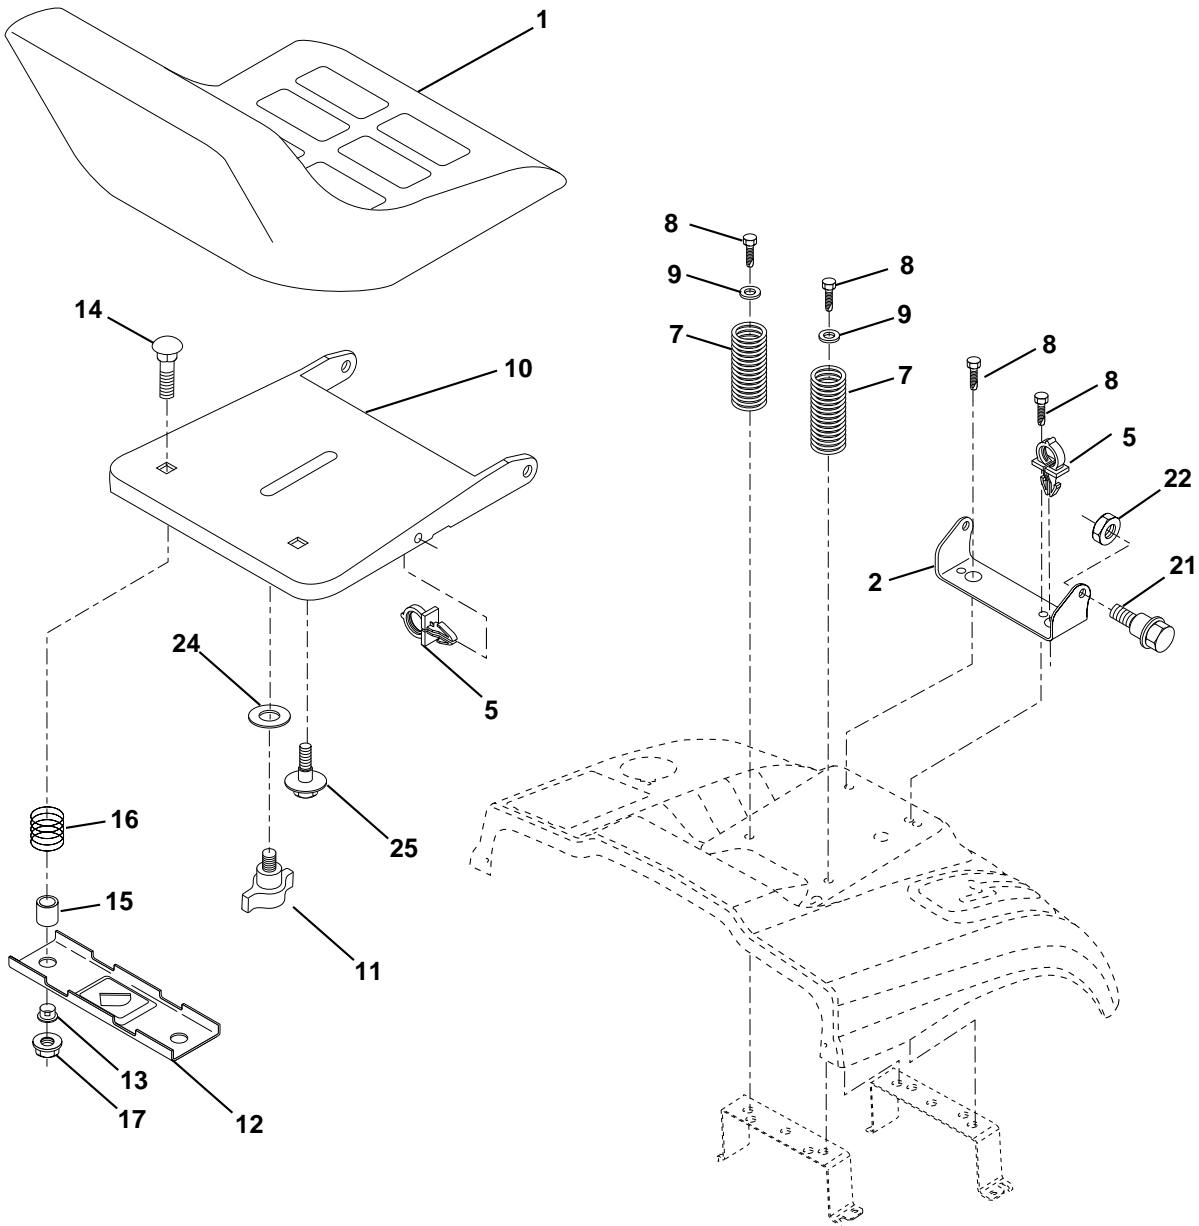

NOTE: All component dimensions given in U.S. inches
1 inch = 25.4 mm

REPAIR PARTS

TRACTOR- -MODEL NO. CTH130 (HECTH130A), PRODUCT NO. 954 17 00-18

STEERING ASSEMBLY

REPAIR PARTS

TRACTOR- -MODEL NO. CTH130 (HECTH130A), PRODUCT NO. 954 17 00-18

NOTE: All component dimensions given in U.S. inches.
1 inch = 25.4 mm.

REPAIR PARTS

TRACTOR- -MODEL NO. CTH130 (HECTH130A), PRODUCT NO. 954 17 00-18
SEAT ASSEMBLY

KEY NO.	PART NO.	DESCRIPTION
1	532140839	Seat
2	532140551	Bracket Pnt Pivot Seat (blk)
5	532145006	Clip Push In Hinged
7	532124181	Spring Seat Cprsn 2 250 Blk Zi
8	817000616	Screw 3/8-16 X 1-1/2
9	819131614	Washer 13/32 X 1 X 14 Ga
10	532155925	Pan Pnt Seat (blk)
11	532166369	Knob Seat Adj. Wingnut
12	532121246	Bracket Pnt Mounting Switch
13	532121248	Bushing Snap Blk Nyl 50 Id