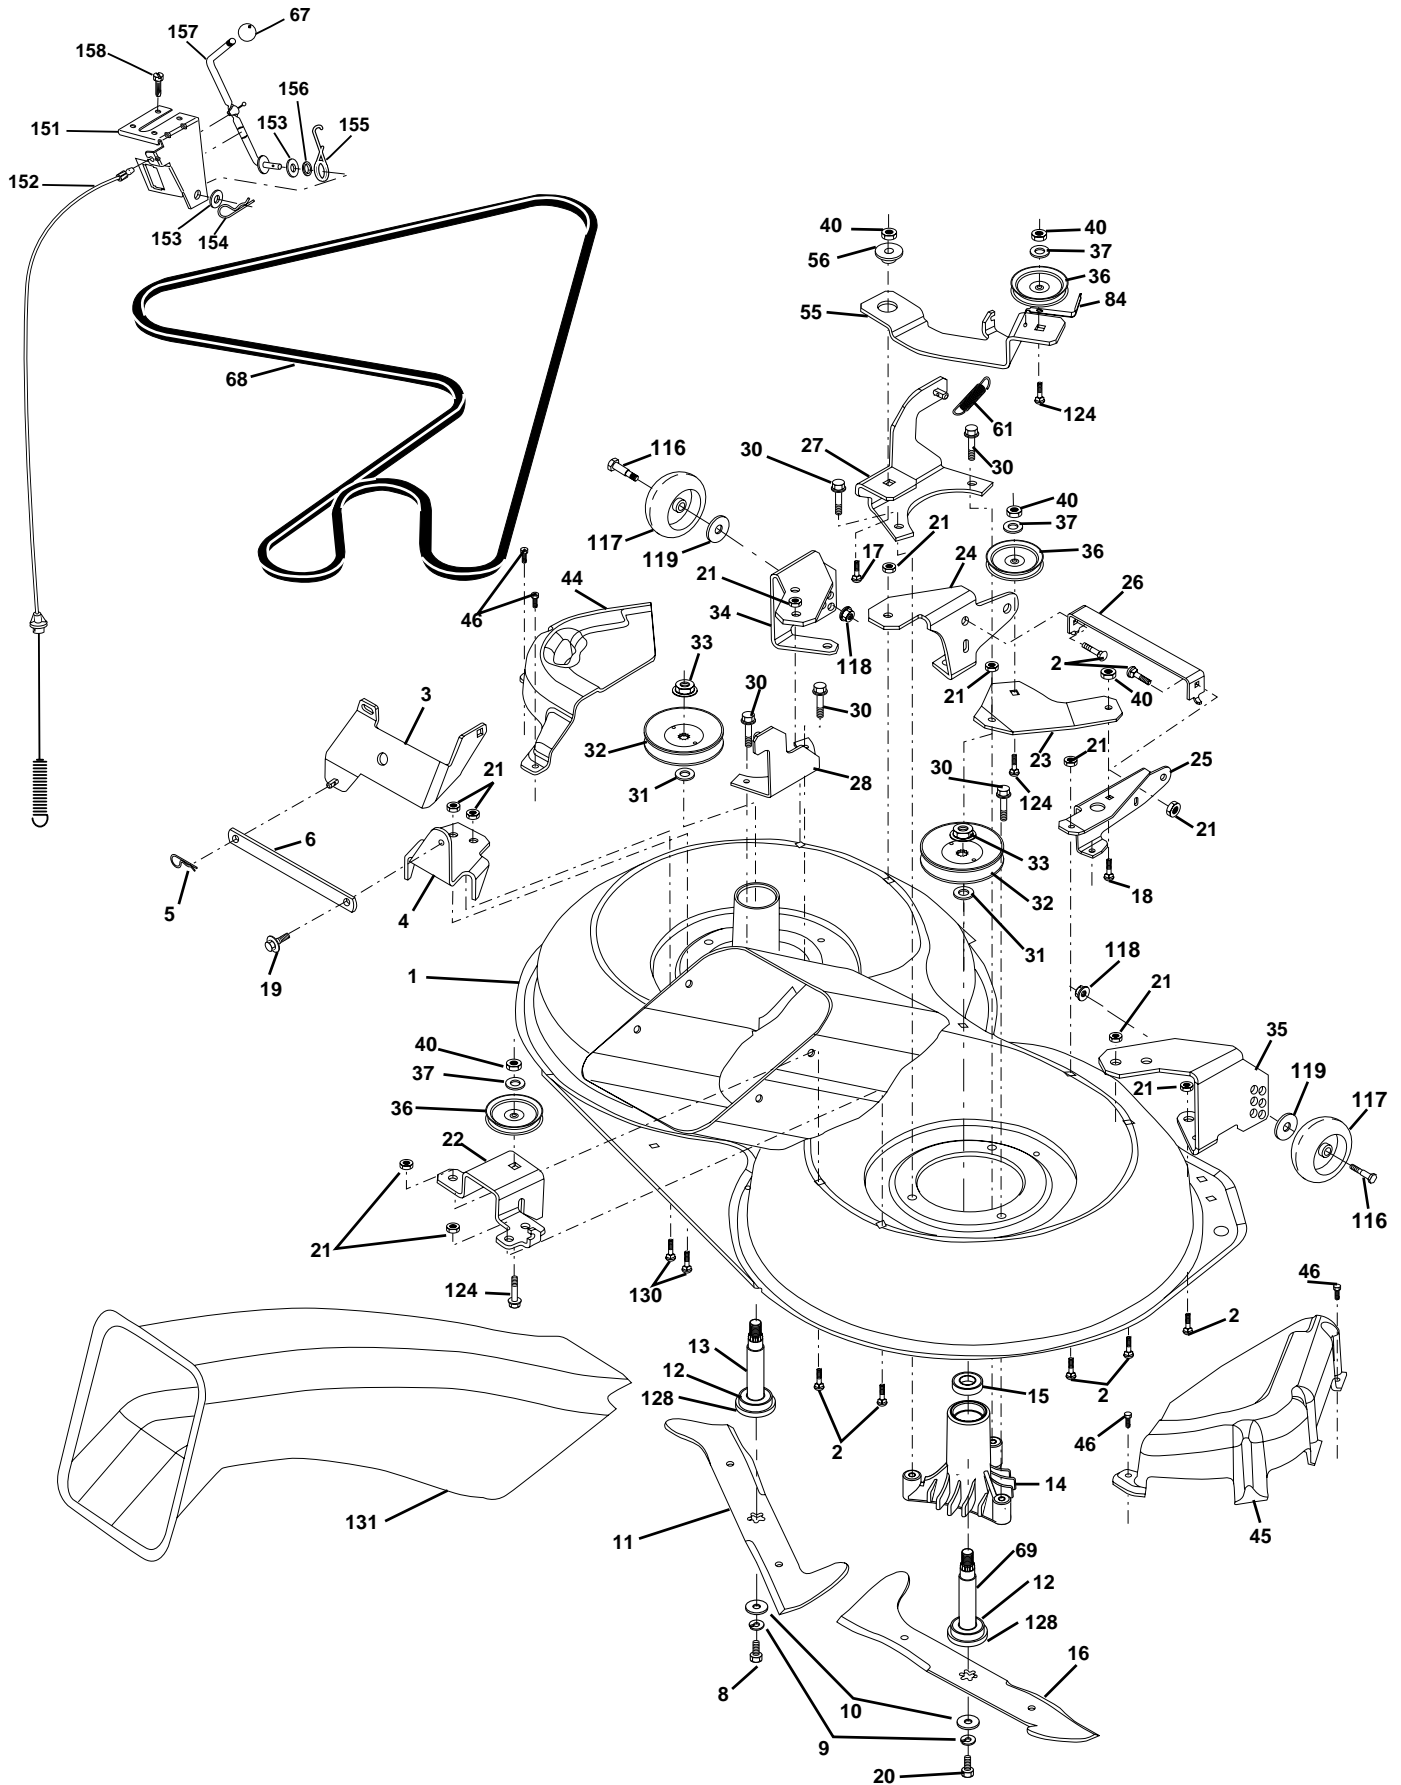

REPAIR PARTS

TRACTOR- -MODEL NO. CTH130 (HECTH130A), PRODUCT NO. 954 17 00-18
MOWER

REPAIR PARTS

TRACTOR- -MODEL NO. CTH130 (HECTH130A), PRODUCT NO. 954 17 00-18

MOWER

KEY NO.	PART NO.	DESCRIPTION	KEY NO.	PART NO.	DESCRIPTION
1	532165552	Housing Asm. Mower	37	819131316	Washer 11/32 x 13/16 x 16 Ga
2	872140506	Bolt Rdhd Sqnk 5/16-18 Unc x 3/4	40	873680600	Nut Crownlock 3/8-16 Unc
3	532165569	Bracket Asm. S-Bar Chass	44	532165724	Cover Mandrel Lh
4	532165558	Bracket Bar Sway Deck	45	532165556	Cover Mandrel Rh
5	532124670	Retainer Spring	46	532137729	Screw Thd Roll 1/4-20 x 5/8
6	532165557	Bar Sway	55	532165445	Arm Idler
8	532850857	Bolt 3/8-24 x 1.25 Gr8 Patched	56	532165723	Spacer Retainer Mower
9	810030600	Washer Lock Hvy 3/8 Unplated	61	532165945	Spring Tension Belt
10	532140296	Washer Hard Blade Mower vented	67	532106932	Knob Rd 3/8-16 Plstc Thds Blk
11	532170037	Blade 3-1 Lh	68	531007550	Hex-Belt 92 Mower 105AA
12	532129895	Bearing Ball #6204 (Mandrel)	69	532165482	Shaft Asm W/Lwr Brg Rh Thd
13	532137645	Shaft Asm. W/Lower Bearing	84	532156085	Keeper Belt Idler
14	532128774	Housing Mandrel Vented (Machd)	116	532137644	Bolt Shoulder
15	532110485	Bearing Ball Mandrel	117	532133957	Wheel Gage Donut Wide
16	532170038	Blade 3-1 Rh	118	873930600	Nut Centerlock 3/8-16 Unc
17	872140610	Bolt Carriage 3/8-16 x 1-1/4	119	819121414	Washer 3/8 x 7/8 x 14 Ga.
18	872110608	Bolt Rdhd Sqnk 3/8-16 x 1 Gr5	124	872110612	Bolt Carr Sh 3/8-16 x 1-1/2 Gr5
19	532132827	Bolt Shoulder 5/16-18 Thd Form	128	532153390	Washer Felt
20	532165484	Bolt 3/8-24 x 1.25 Gr8 Ptch Lhthd	130	872110506	Bolt Rdhdsqnk 5/16-18 Unc x 3/4
21	873680500	Nut Crown Lock 5/16-18	131	532165661	Chute Bagger CRD 92cm
22	532165243	Bracket Idler Sprt RR	151	532169670	Bracket Clutch Cable
23	532165446	Bracket Idler Sprt RF	152	532170300	Cable Clutch CRD Service
24	532165242	Bracket Suspension LF	153	532169674	Washer Flat 3/8" Type B
25	532165244	Bracket Suspension RF	154	532169675	Spring Retainer
26	532165237	Brace Support Susp Frt	155	532169671	Spring Retention Cltch Cab
27	532165568	Bracket Asm. Susp RR	156	532169672	Spacer Clutch Cable
28	532165567	Bracket Asm. Susp LR	157	532169669	Rod Clutch Cable 3/8"
30	532157722	Screw Thd Rolling Washer Head	158	817720410	Screw Hex Thd Cut 1/4-20 x 5/8
31	532129963	Washer Spacer Mower Vented	-	532130794	Mandrel Asm Service
32	532153531	Mandrel Pulleys 36 & 46	-	532165579	Mandrel Asm CRD Lh Threads SVC
33	532137266	Nut Flg Top Lock Cntr B 9/16	-	532165578	Deck Mower Complete
34	532165239	Bracket Gauge Wheel Lf			
35	532165238	Bracket Gauge Wheel Rf			
36	532146763	Pulley Idler V-Groove Dim 4.25			

NOTE: All component dimensions given in U.S. inches
1 inch = 25.4 mm