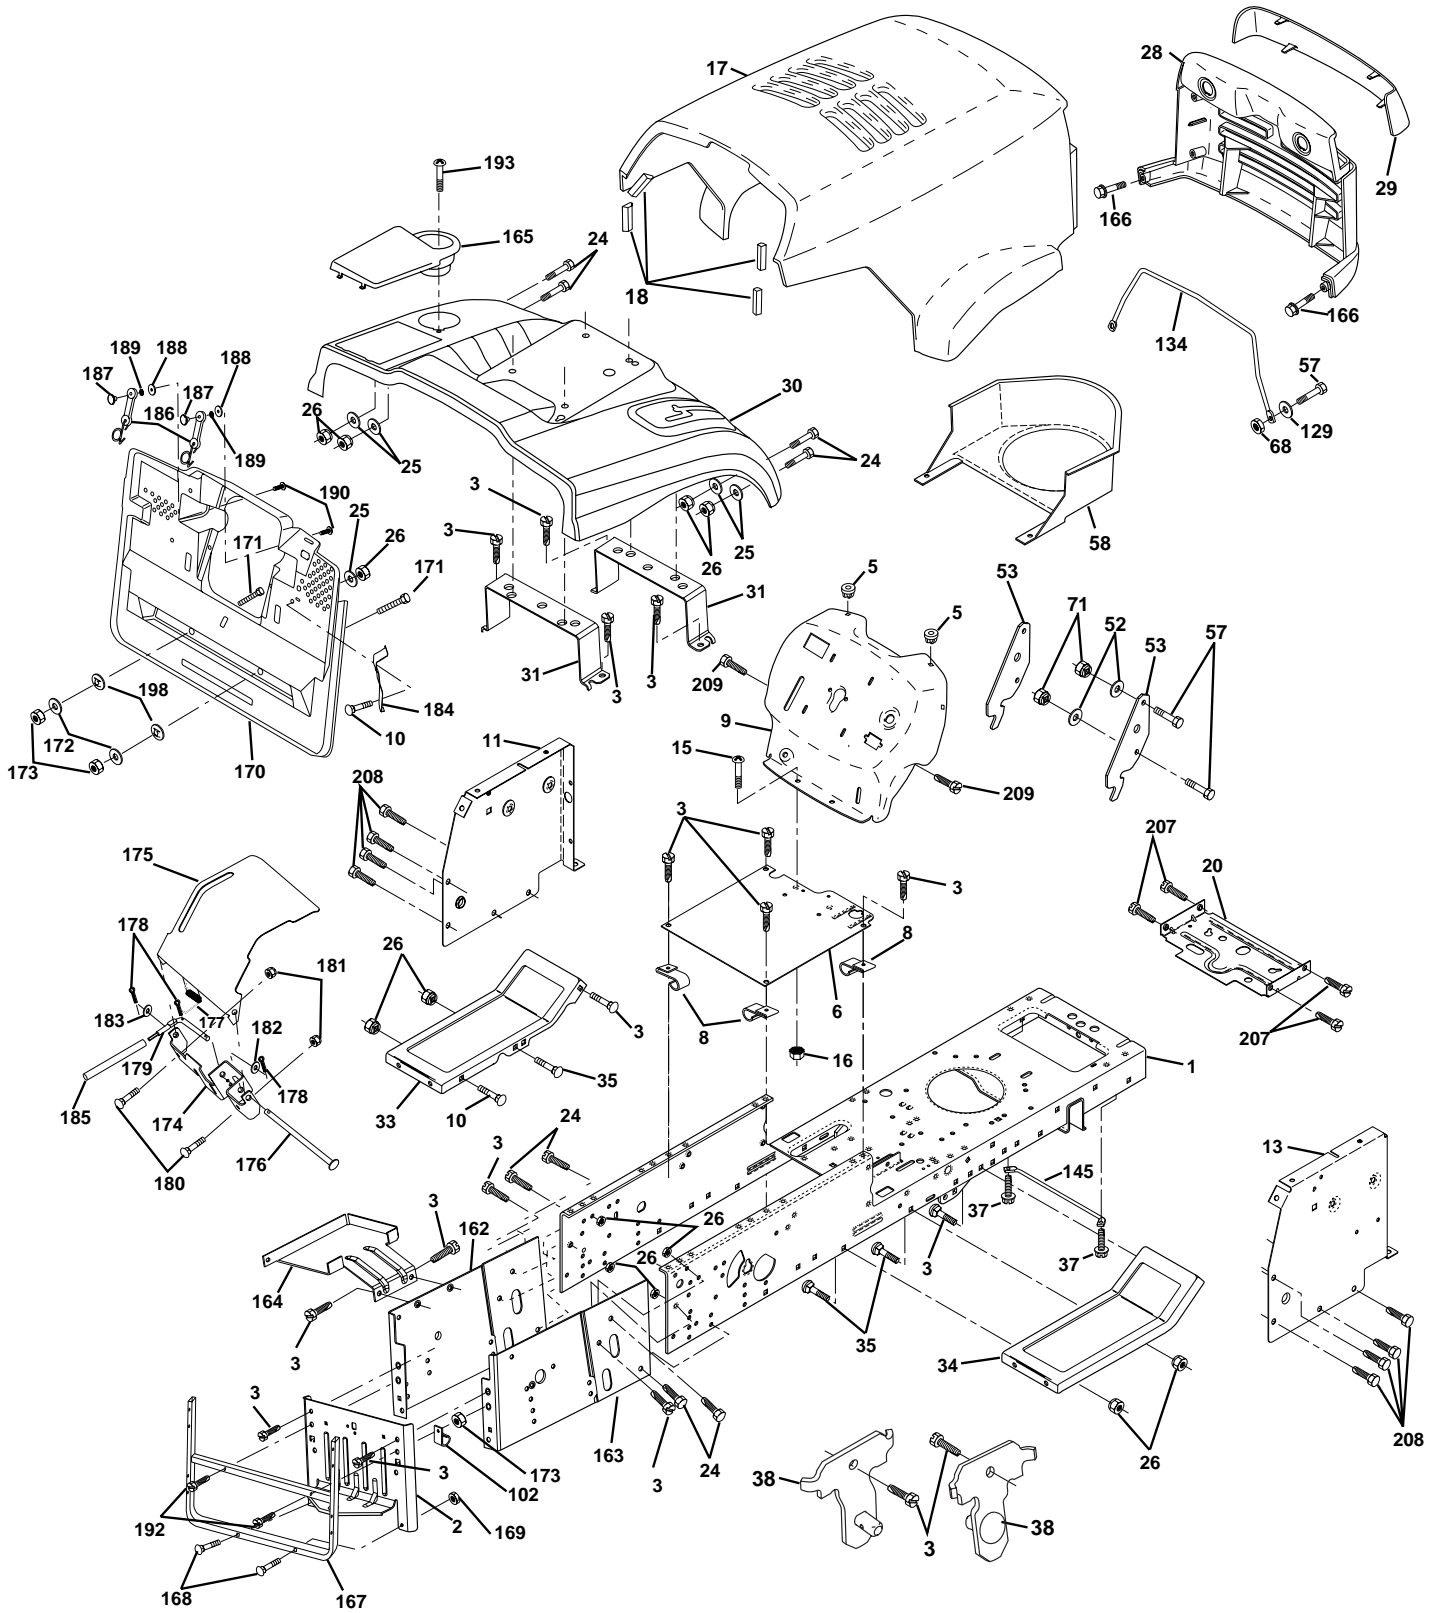

TRACTOR- -MODEL NO. CTH130 (HECTH130A), PRODUCT NO. 954 17 00-18
ELECTRICAL

REPAIR PARTS

TRACTOR- -MODEL NO. CTH130 (HECTH130A), PRODUCT NO. 954 17 00-18
ELECTRICAL

KEY NO.	PART NO.	DESCRIPTION
1	532144925	Battery 12 Volt 25 AMP Wet
2	874760412	Bolt Hex Hd 1/4-20 Unc X 3/4
16	532153664	Switch Interlock Push-In
20	873350400	Nut Jam Hex 1/4-20 Unc
21	532166181	Harness Asm Light W/4152J
22	532004152	Bulb Light #1156
24	532124780	Cable Starter 6Ga 11" Red
25	532165987	Cable Battery Crd 56" Red
26	532166180	Fuse 15 Amp
27	873510400	Nut Keps Hex 1/4-20 Unc
28	532127725	Cable Ground 6Ga 18" Black
29	532160784	Switch Plunger Normal Op Olive
30	532163968	Switch Ignition
33	532140401	Key Ign Molded Generic
40	532170164	Harness Ign Crd
41	871110408	Bolt Flk Fin Hex 1/4-20 Unc X 1/2
42	532131563	Cover Terminal Red
43	532145673	Solenoid
48	532140844	Adapter Ammeter Rectangular
52	532141940	Protection Wire Loop
58	532169419	Buzzer Crd
59	532166299	Switch FBI CRD
65	817211008	Screw Slftp #10-16 x 1/2 Ty-Ab
66	817490608	Screw Thdrol 3/8-16 x 1/2 Ty-Tt
70	532170242	Harness Engine B&S
81	532109748	Relay Asm

NOTE: All component dimensions given in U.S. inches.
1 inch = 25.4 mm.

REPAIR PARTS

TRACTOR- -MODEL NO. CTH130 (HECTH130A), PRODUCT NO. 954 17 00-18
CHASSIS AND ENCLOSURES

REPAIR PARTS

TRACTOR- -MODEL NO. CTH130 (HECTH130A), PRODUCT NO. 954 17 00-18

NOTE: All component dimensions given in U.S. inches.
1 inch = 25.4 mm.

REPAIR PARTS

TRACTOR- -MODEL NO. CTH130 (HECTH130A), PRODUCT NO. 954 17 00-18
SEAT ASSEMBLY

KEY NO.	PART NO.	DESCRIPTION
1	532140839	Seat
2	532140551	Bracket Pnt Pivot Seat (blk)
5	532145006	Clip Push In Hinged
7	532124181	Spring Seat Cprsn 2 250 Blk Zi
8	817000616	Screw 3/8-16 X 1-1/2
9	819131614	Washer 13/32 X 1 X 14 Ga
10	532155925	Pan Pnt Seat (blk)
11	532166369	Knob Seat Adj. Wingnut
12	532121246	Bracket Pnt Mounting Switch
13	532121248	Bushing Snap Blk Nyl 50 Id