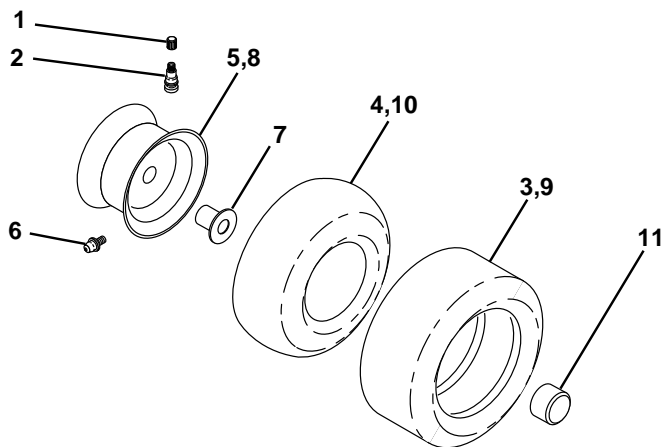

NOTE: All component dimensions given in U.S. inches.
1 inch = 25.4 mm.

REPAIR PARTS

TRACTOR- -MODEL NO. CTH130 (HECTH130A), PRODUCT NO. 954 17 00-18
SEAT ASSEMBLY

KEY NO.	PART NO.	DESCRIPTION
1	532140839	Seat
2	532140551	Bracket Pnt Pivot Seat (blk)
5	532145006	Clip Push In Hinged
7	532124181	Spring Seat Cprsn 2 250 Blk Zi
8	817000616	Screw 3/8-16 X 1-1/2
9	819131614	Washer 13/32 X 1 X 14 Ga
10	532155925	Pan Pnt Seat (blk)
11	532166369	Knob Seat Adj. Wingnut
12	532121246	Bracket Pnt Mounting Switch
13	532121248	Bushing Snap Blk Nyl 50 Id

NOTE: All component dimensions given in U.S. inches.
1 inch = 25.4 mm

REPAIR PARTS

TRACTOR- -MODEL NO. CTH130 (HECTH130A), PRODUCT NO. 954 17 00-18

DECALS

KEY NO.	PART NO.	DESCRIPTION
1	532145498	Decal Read Owner's Manual Sym
2	532170848	Decal Hp Engine
3	532170561	Decal Hood Rh
4	532170562	Decal Hood Lh
5	532170564	Decal Steering Wheel
6	532126187	Decal 100 DBA
7	532159713	Decal Panel Side B&S Logo
8	532145437	Decal Europe Stand Ce
9	532150617	Decal Fender Logo
10	532145005	Decal Bat Dan/Poi P/L Sym Wpn
11	532145494	Decal Mower Cut Finger Symbol
12	532159737	Decal Brake/Clutch Symbol Lt

WHEELS & TIRES

KEY NO.	PART NO.	DESCRIPTION
1	532059192	Cap Value Tire
2	532065139	Stem Value
3	532106222	Tire F Ts 15 X 6 0 - 6 Service
4	532059904	Tube Inner Front #35060
5	532138336	Rim Asm 6"front Silver Service
6	532124957	Fitting Grease
7	532124959	Bearing Flange
8	532138337	Rim Asm 8"rear Silver Service
9	532138468	Tire R Ts 20 x 8-8 Service
10	532124926	Tube Rear 9 5 X 8 Service
11	532104757	Cap Axle Blk 1 50 X 1 00
--	144334	Sealant, Tire (10 oz. tube)

NOTE: All component dimensions given in U.S. inches
1 inch = 25.4 mm

REPAIR PARTS

TRACTOR- -MODEL NO. CTH130 (HECTH130A), PRODUCT NO. 954 17 00-18
ENGINE

REPAIR PARTS

TRACTOR- -MODEL NO. CTH130 (HECTH130A), PRODUCT NO. 954 17 00-18
ENGINE