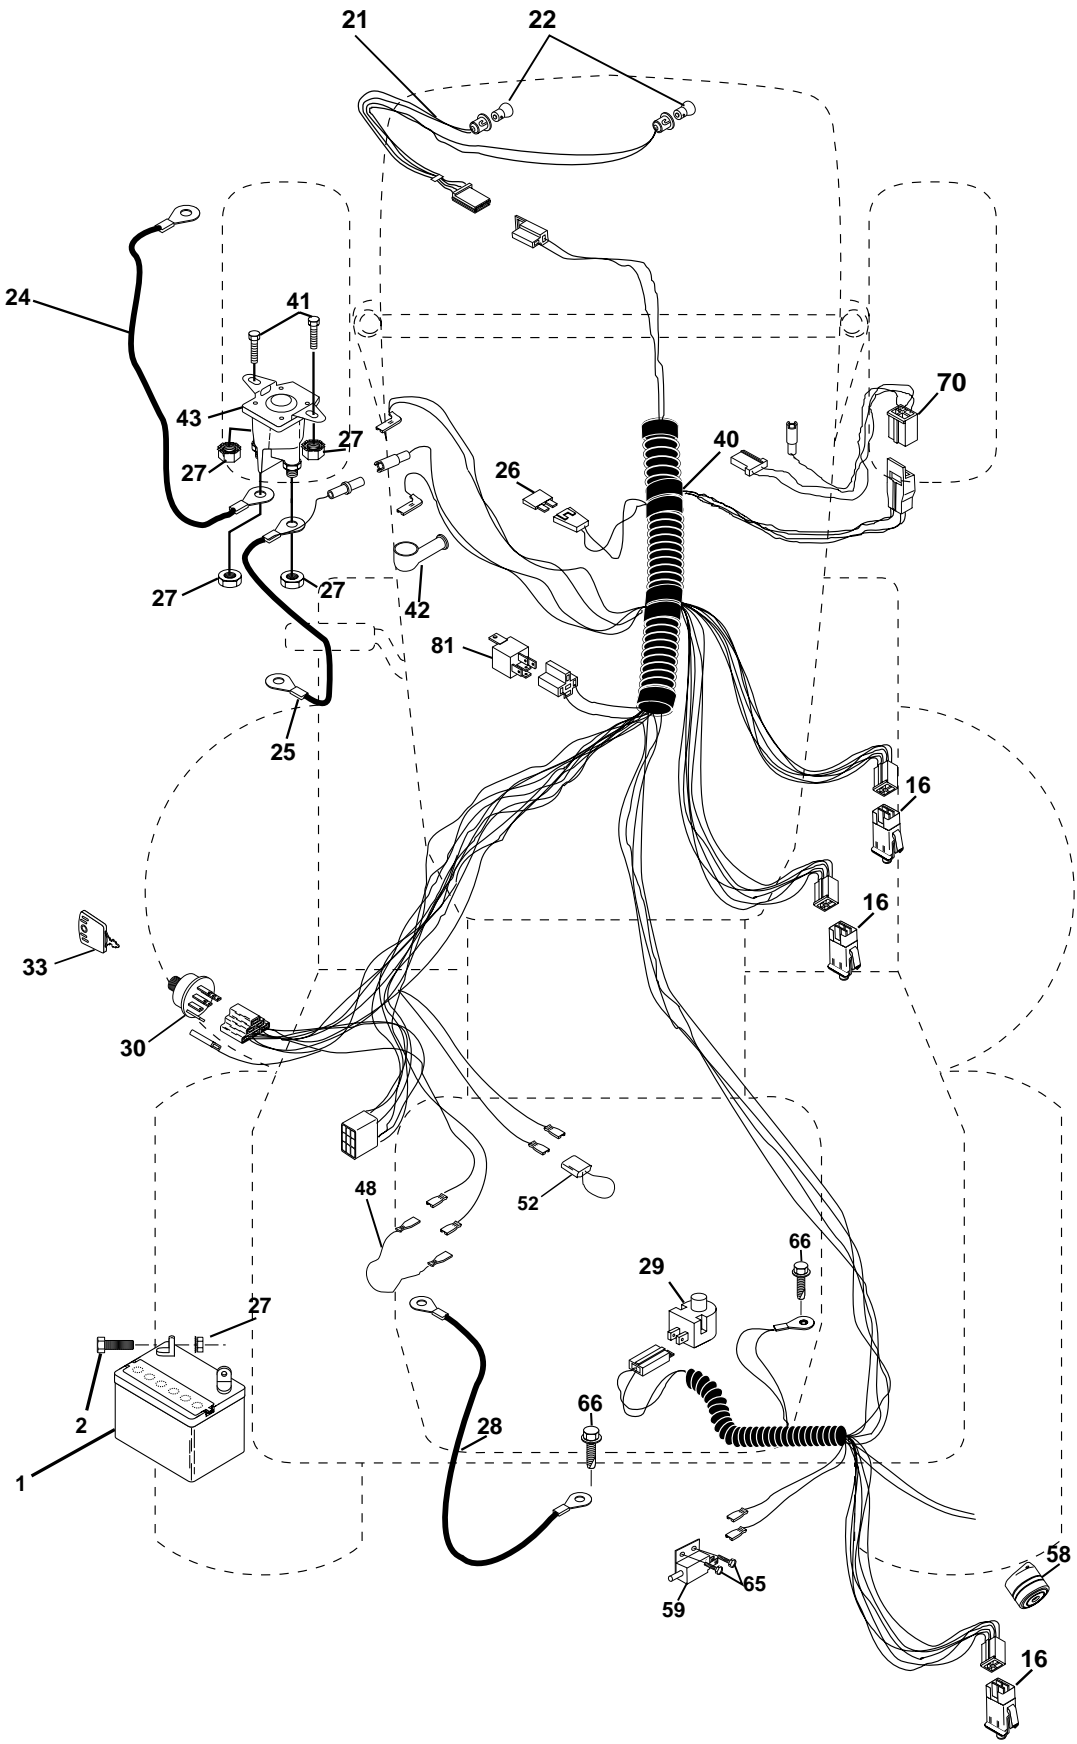

TRACTOR- -MODEL NO. CTH130 (HECTH130A), PRODUCT NO. 954 17 00-18
ELECTRICAL

REPAIR PARTS

TRACTOR- -MODEL NO. CTH130 (HECTH130A), PRODUCT NO. 954 17 00-18
ELECTRICAL

KEY NO.	PART NO.	DESCRIPTION
1	532144925	Battery 12 Volt 25 AMP Wet
2	874760412	Bolt Hex Hd 1/4-20 Unc X 3/4
16	532153664	Switch Interlock Push-In
20	873350400	Nut Jam Hex 1/4-20 Unc
21	532166181	Harness Asm Light W/4152J
22	532004152	Bulb Light #1156
24	532124780	Cable Starter 6Ga 11" Red
25	532165987	Cable Battery Crd 56" Red
26	532166180	Fuse 15 Amp
27	873510400	Nut Keps Hex 1/4-20 Unc
28	532127725	Cable Ground 6Ga 18" Black
29	532160784	Switch Plunger Normal Op Olive
30	532163968	Switch Ignition
33	532140401	Key Ign Molded Generic
40	532170164	Harness Ign Crd
41	871110408	Bolt Flk Fin Hex 1/4-20 Unc X 1/2
42	532131563	Cover Terminal Red
43	532145673	Solenoid
48	532140844	Adapter Ammeter Rectangular
52	532141940	Protection Wire Loop
58	532169419	Buzzer Crd
59	532166299	Switch FBI CRD
65	817211008	Screw Slftp #10-16 x 1/2 Ty-Ab
66	817490608	Screw Thdrol 3/8-16 x 1/2 Ty-Tt
70	532170242	Harness Engine B&S
81	532109748	Relay Asm

NOTE: All component dimensions given in U.S. inches.
1 inch = 25.4 mm.

REPAIR PARTS

TRACTOR- -MODEL NO. CTH130 (HECTH130A), PRODUCT NO. 954 17 00-18
CHASSIS AND ENCLOSURES

REPAIR PARTS

TRACTOR- -MODEL NO. CTH130 (HECTH130A), PRODUCT NO. 954 17 00-18

NOTE: All component dimensions given in U.S. inches.
1 inch = 25.4 mm.

REPAIR PARTS

TRACTOR- -MODEL NO. CTH130 (HECTH130A), PRODUCT NO. 954 17 00-18
DRIVE

REPAIR PARTS

TRACTOR- -MODEL NO. CTH130 (HECTH130A), PRODUCT NO. 954 17 00-18