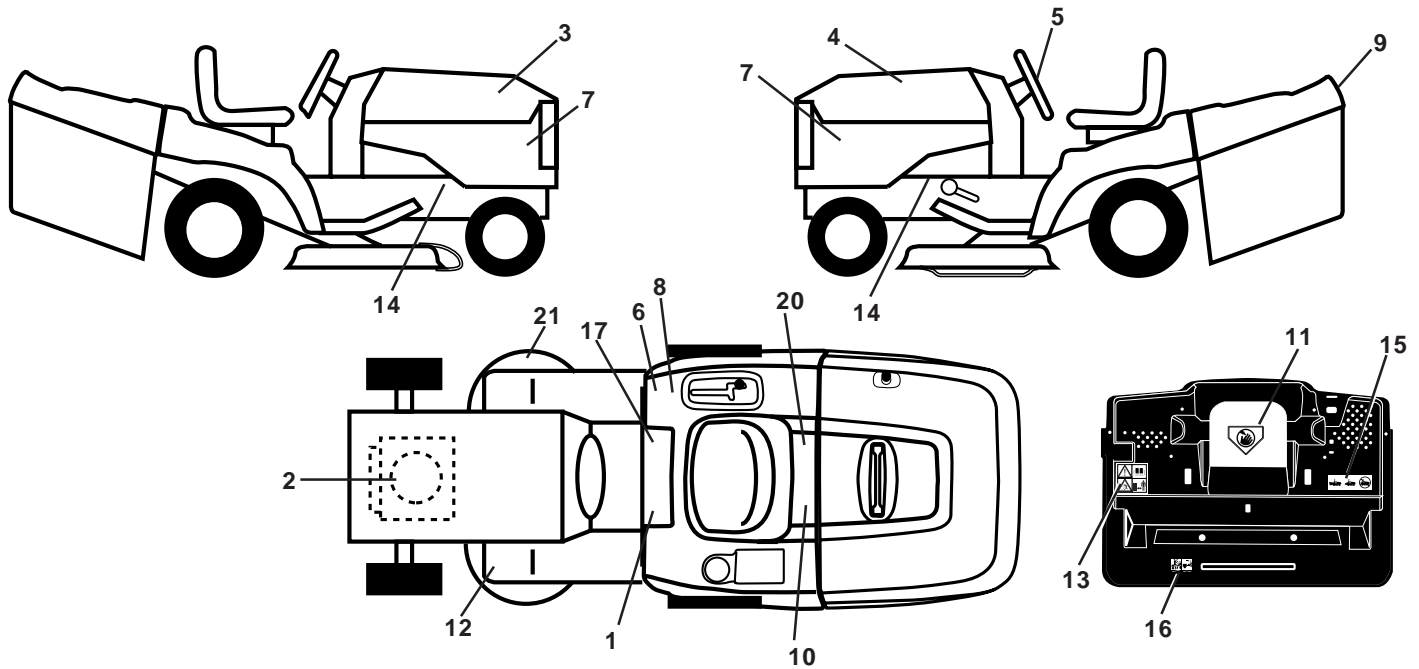

NOTE: All component dimensions given in U.S. inches
1 inch = 25.4 mm

REPAIR PARTS

TRACTOR- -MODEL NO. CTH130 (HECTH130A), PRODUCT NO. 954 17 00-18

STEERING ASSEMBLY

REPAIR PARTS

TRACTOR- -MODEL NO. CTH130 (HECTH130A), PRODUCT NO. 954 17 00-18

NOTE: All component dimensions given in U.S. inches.
1 inch = 25.4 mm.

REPAIR PARTS

TRACTOR- -MODEL NO. CTH130 (HECTH130A), PRODUCT NO. 954 17 00-18
SEAT ASSEMBLY

KEY NO.	PART NO.	DESCRIPTION
1	532140839	Seat
2	532140551	Bracket Pnt Pivot Seat (blk)
5	532145006	Clip Push In Hinged
7	532124181	Spring Seat Cprsn 2 250 Blk Zi
8	817000616	Screw 3/8-16 X 1-1/2
9	819131614	Washer 13/32 X 1 X 14 Ga
10	532155925	Pan Pnt Seat (blk)
11	532166369	Knob Seat Adj. Wingnut
12	532121246	Bracket Pnt Mounting Switch
13	532121248	Bushing Snap Blk Nyl 50 Id

NOTE: All component dimensions given in U.S. inches.
1 inch = 25.4 mm

REPAIR PARTS

TRACTOR- -MODEL NO. CTH130 (HECTH130A), PRODUCT NO. 954 17 00-18

DECALS

KEY NO.	PART NO.	DESCRIPTION
1	532145498	Decal Read Owner's Manual Sym
2	532170848	Decal Hp Engine
3	532170561	Decal Hood Rh
4	532170562	Decal Hood Lh
5	532170564	Decal Steering Wheel
6	532126187	Decal 100 DBA
7	532159713	Decal Panel Side B&S Logo
8	532145437	Decal Europe Stand Ce
9	532150617	Decal Fender Logo
10	532145005	Decal Bat Dan/Poi P/L Sym Wpn
11	532145494	Decal Mower Cut Finger Symbol
12	532159737	Decal Brake/Clutch Symbol Lt

NOTE: All component dimensions given in U.S. inches
1 inch = 25.4 mm

REPAIR PARTS

TRACTOR- -MODEL NO. CTH130 (HECTH130A), PRODUCT NO. 954 17 00-18
ENGINE

REPAIR PARTS

TRACTOR- -MODEL NO. CTH130 (HECTH130A), PRODUCT NO. 954 17 00-18
ENGINE