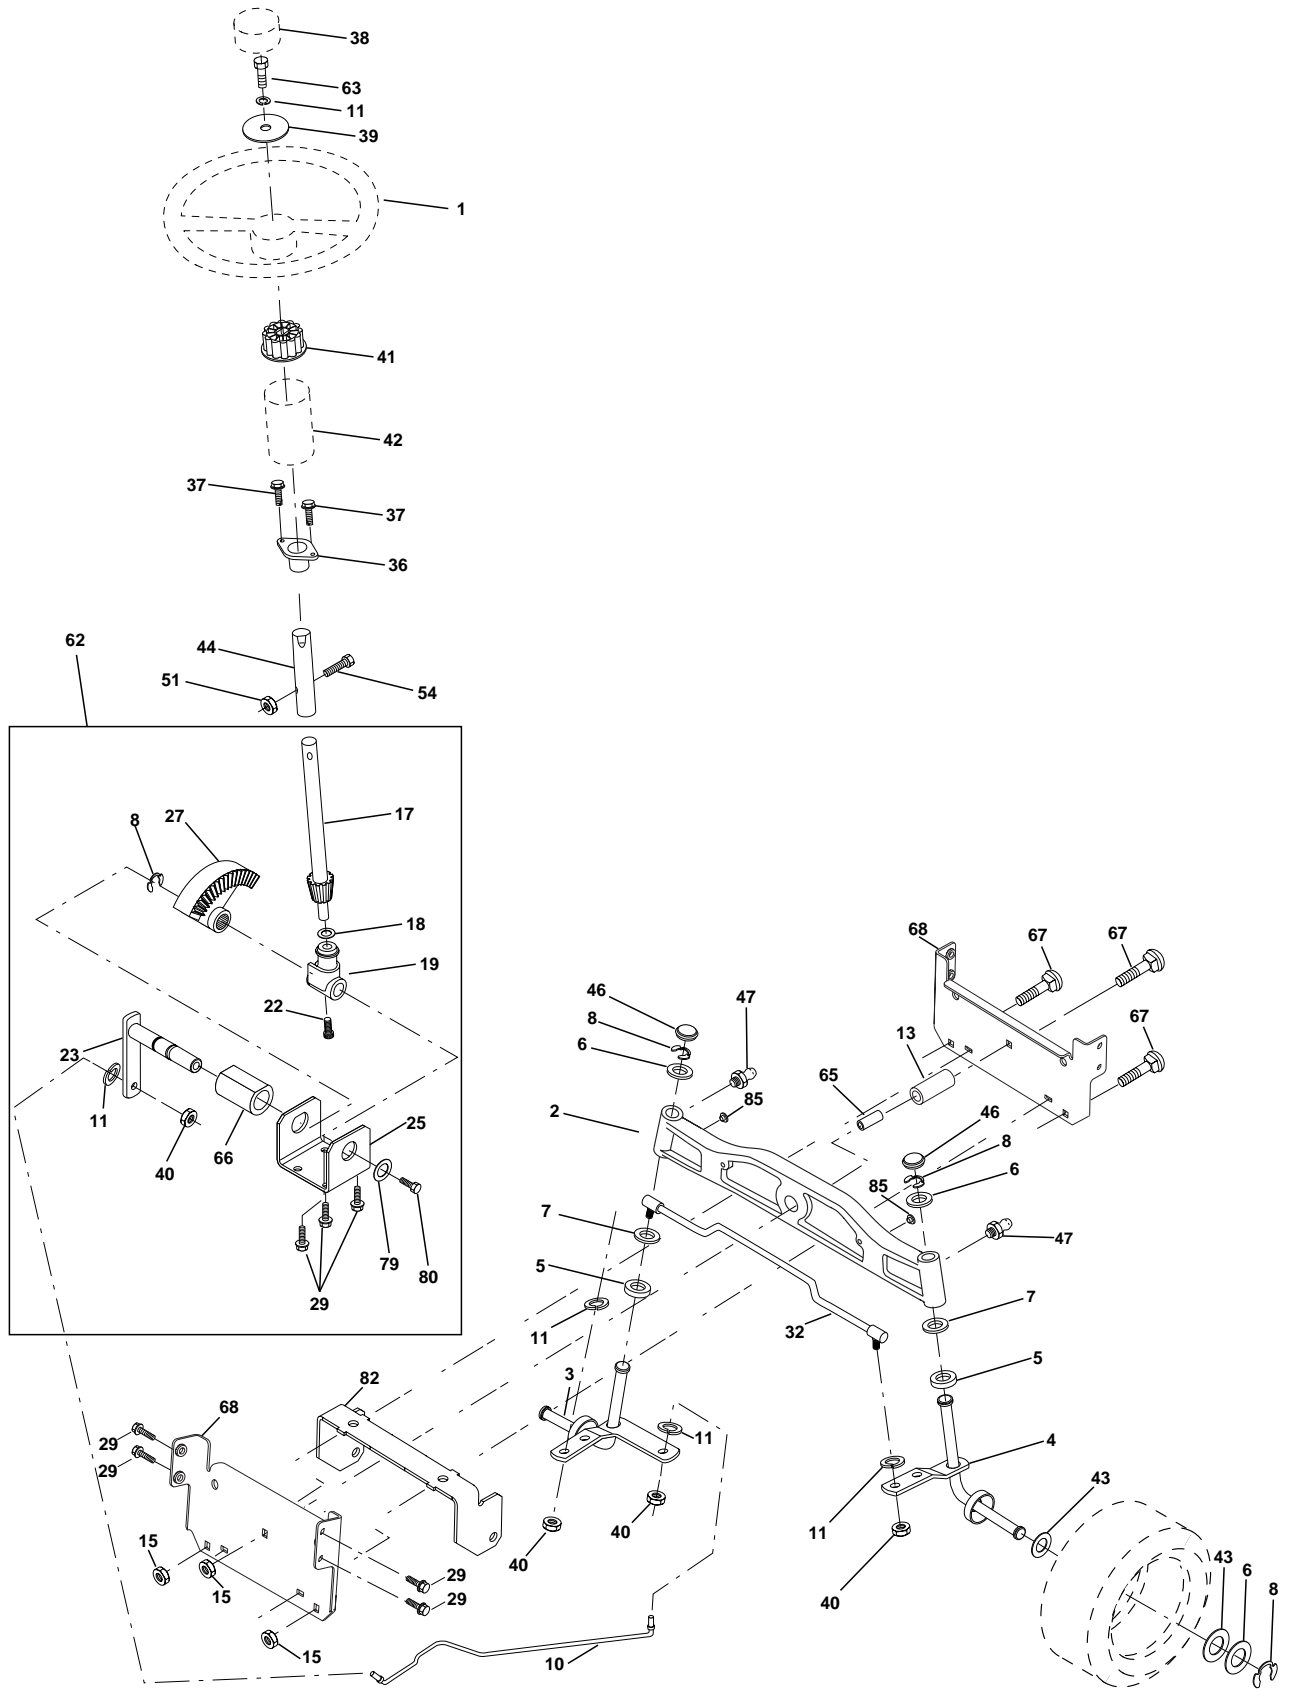

NOTE: All component dimensions given in U.S. inches
1 inch = 25.4 mm

REPAIR PARTS

TRACTOR- -MODEL NO. CTH130 (HECTH130A), PRODUCT NO. 954 17 00-18

STEERING ASSEMBLY

REPAIR PARTS

TRACTOR- -MODEL NO. CTH130 (HECTH130A), PRODUCT NO. 954 17 00-18