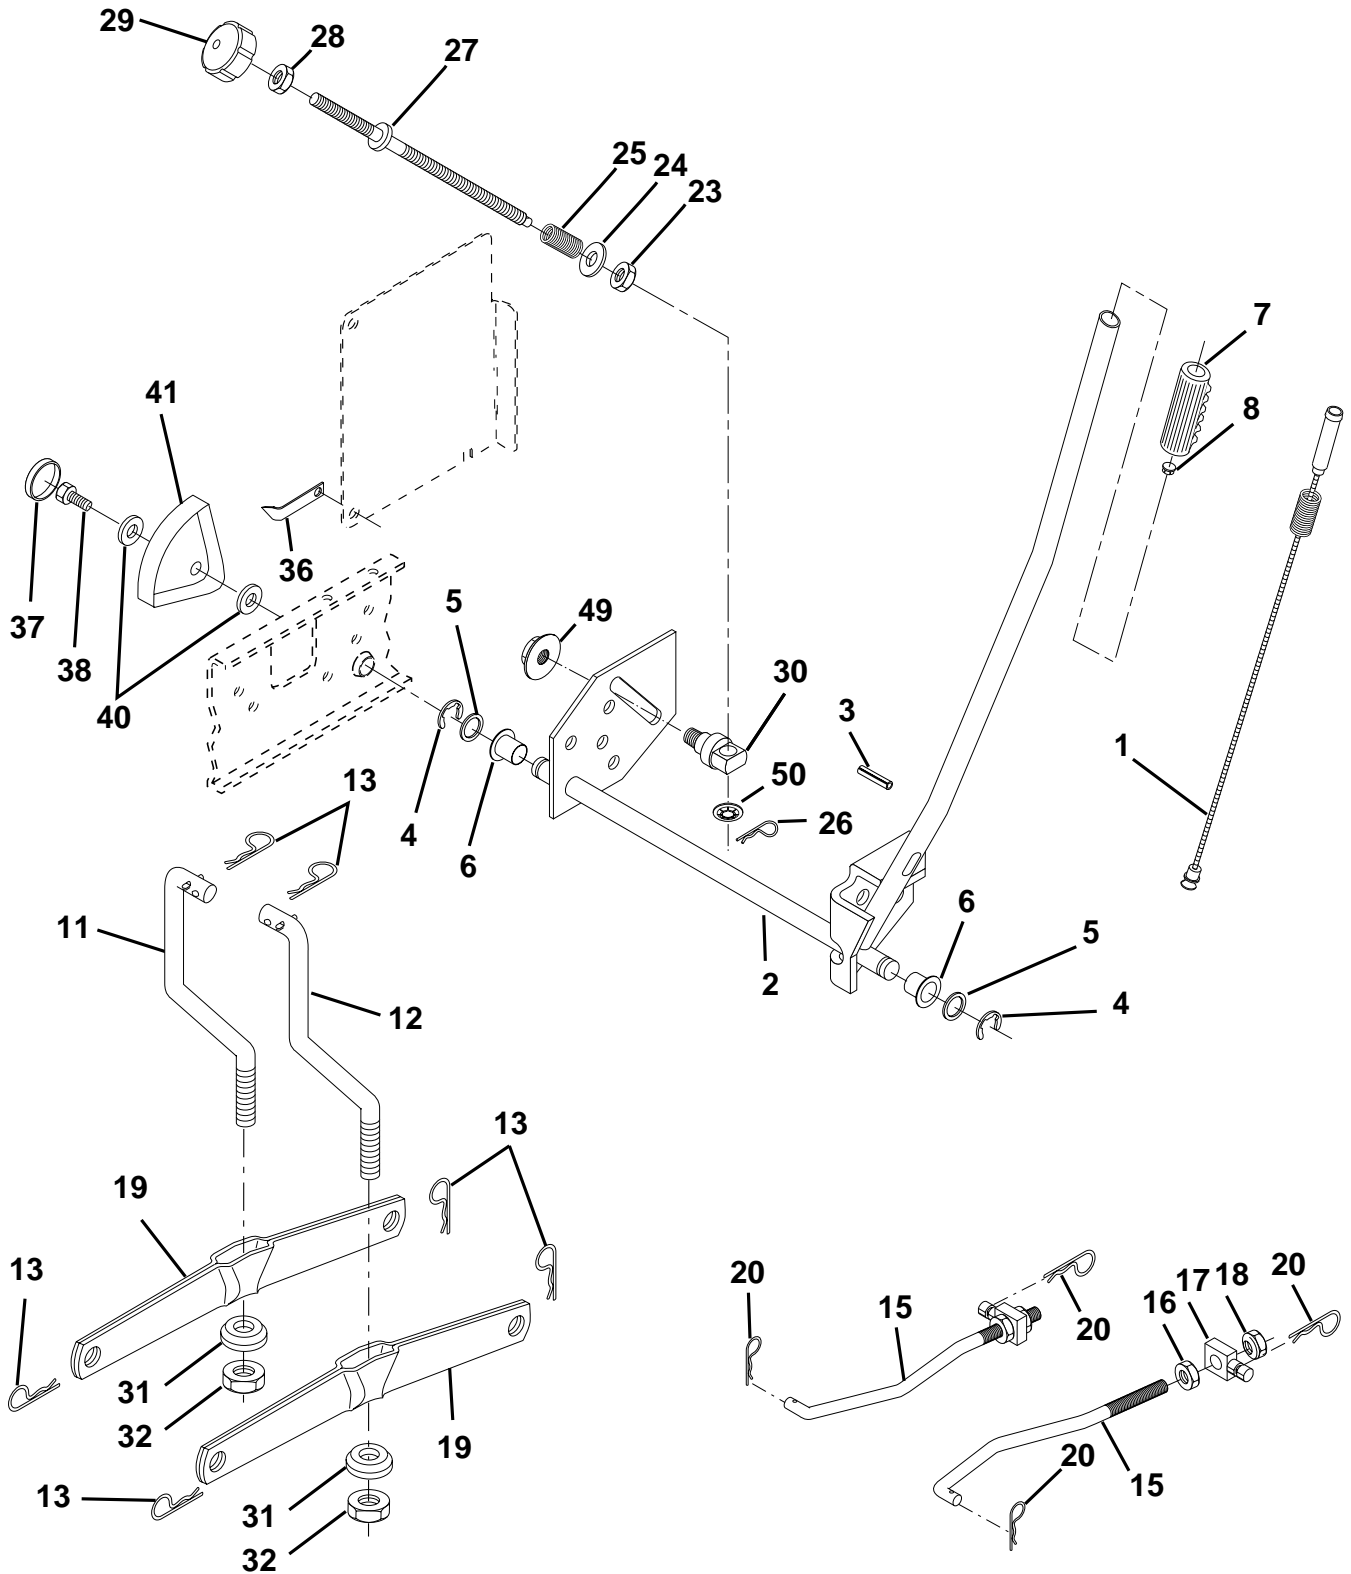

WHEELS & TIRES

KEY NO.	PART NO.	DESCRIPTION
1	532059192	Cap Value Tire
2	532065139	Stem Value
3	532106222	Tire F Ts 15 X 6 0 - 6 Service
4	532059904	Tube Inner Front #35060
5	532138336	Rim Asm 6"front Silver Service
6	532124957	Fitting Grease
7	532124959	Bearing Flange
8	532138337	Rim Asm 8"rear Silver Service
9	532138468	Tire R Ts 20 x 8-8 Service
10	532124926	Tube Rear 9 5 X 8 Service
11	532104757	Cap Axle Blk 1 50 X 1 00
--	144334	Sealant, Tire (10 oz. tube)

NOTE: All component dimensions given in U.S. inches
1 inch = 25.4 mm

REPAIR PARTS

TRACTOR- -MODEL NO. CTH130 (HECTH130A), PRODUCT NO. 954 17 00-18
ENGINE

REPAIR PARTS

TRACTOR- -MODEL NO. CTH130 (HECTH130A), PRODUCT NO. 954 17 00-18
ENGINE

KEY NO.	PART NO.	DESCRIPTION
1	532141359	Control Throt/Ch
2	817720410	Screw Hex Thd Cut 1/4-20x5/8 T
3	-----	Engine B&S Model 28R707 (Order parts from engine manufacturer)
4	532137348	Muffler Lt B&S
13	532165291	Gasket Muffler
14	813280324	Nipple Pipe 3/8 Npt X 3"
15	813200300	Elbow Std 90 Degree 3/8-18 Npt
16	811050600	Washer Lock Ext Tooth 3/8
23	532169837	Shield Brn/Dbr Guard
29	532137180	Kit Spark Arrestor (Flat Scrn)
31	532161911	Tank Fuel 2.00
32	532140527	Cap Asm Fuel W/sym Vented
33	532123487	Clamp Hose Blk
37	532137040	Line Fuel
38	-----	Plug Oil Drain (Order From Engine Manufacturer)
44	817490412	Screw Hexwsh Thdrol 1/4-20 x 3/4
45	817060612	Screw 3/8-16 x 3/4
46	819091416	Washer 9/32 x 7/8 x 16 Ga.
62	810040500	Washer, Lock Hvy. Hlcl Spr 5/16
66	532127951	Stop Throttle
72	871070510	Screw Hex Hd Cap 5/16-18 x 5/8
78	817060620	Screw 3/8-16 x 1-1/4
81	532128861	Nut Flange 1/4-20 Starter Nut

NOTE: All component dimensions given in U.S. inches
1 inch = 25.4 mm

REPAIR PARTS

TRACTOR- -MODEL NO. CTH130 (HECTH130A), PRODUCT NO. 954 17 00-18
MOWER LIFT

REPAIR PARTS

TRACTOR- -MODEL NO. CTH130 (HECTH130A), PRODUCT NO. 954 17 00-18