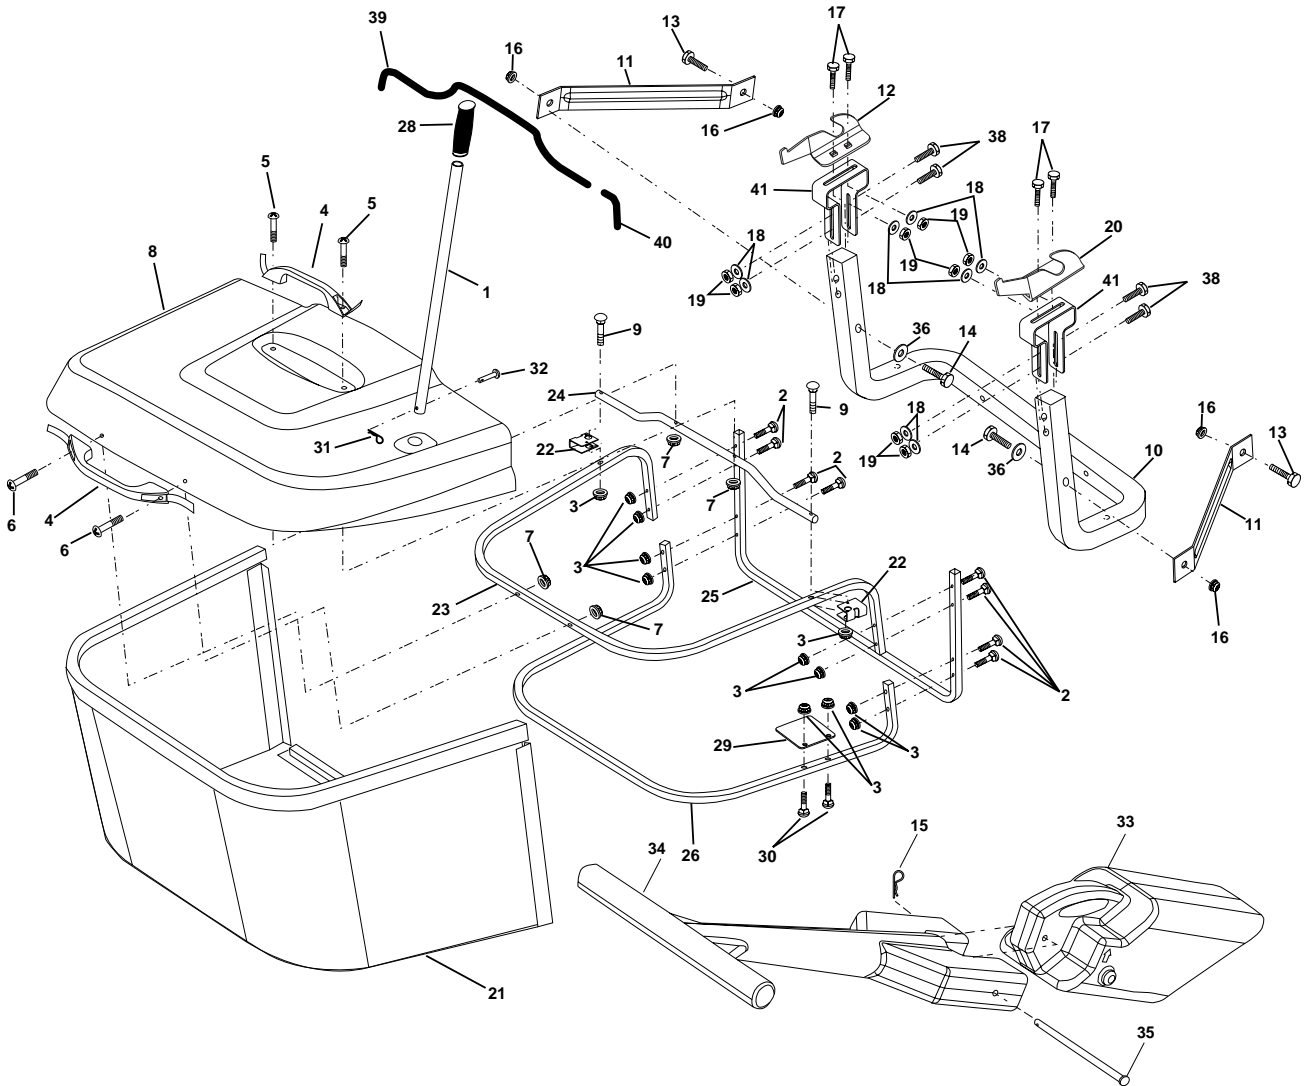

REPAIR PARTS

TRACTOR- -MODEL NO. CTH130 (HECTH130A) PRODUCT NO. 954 17 00-18
BAGGER

KEY NO.	PART NO.	DESCRIPTION	KEY NO.	PART NO.	DESCRIPTION
1	532165249	Tube Handle Bagger CRD	21	532165780	Bag Asm CRD
2	872140416	Bolt Carriage 1/4-20 X 2.0 Gr.5	22	532165781	Bracket Side Bagger CRD
3	532123976	Nut Lock 1/4 Lge Flg Gr. 5 Zinc	23	532165782	Tube Upper Bagger CRD
4	532169916	Handle Bagger w/Lvrs Blk CRD	24	532165783	Tube Pivot Bagger CRD
5	874981024	Screw Pan Head #10-24 X 1.50 Blk	25	532165784	Tube Front Bagger CRD
6	874981032	Screw Pan Hd	26	532165785	Tube Lower Bagger CRD
7	873401000	Nut Wiz Lock Hex Serr/Hd #10-24	27	532169692	Bushing Snap Bagger CRD
8	532167980	Cover Bagger Plastic CRD MS422	28	532165787	Grip Handle Black
9	872140418	Bolt Carriage 1/4-20 x 2.25d x Gr.5	29	532165839	Plate Stop Bagger handle CRD
10	532169688	Tube Support Bagger CRD	30	872140410	Bolt Carriage 1/4-20 x 1 Gr.5
11	532165719	Bracket Support Upper Bag CRD	31	532124788	Retainer Spring 1" Zinc/Cad
12	532169685	Bracket Horiz Adj Bggr LH CRD	32	532126875	Rivet Rd Hd Drilled 3/8 Dia
13	872110606	Bolt Rdhd Sht Sqnk 3/8-16 X 3/4	33	532165571	Plug Mulcher
14	874520640	Bolt Hex 3/8-16 X 2-1/2 Gr. 5	34	532165570	Handle Mulcher
15	532124670	Retainer Spring	35	532165572	Pin Mulcher
16	873900600	Nut Lock Flg 3/8-16 Unc	36	819132016	Washer 13/32 x 1-1/4 x 16 Ga.
17	872140506	Bolt Rdhd Sht Sqnk 5/16 -18 Unc x 3/4	38	872010520	Bolt 5/16-18 x 2-1/2
18	819111216	Washer 11/32 x 3/4 x 16 Ga	39	532169999	Seal 26" (Long)
19	873800500	Nut Lock Hex W/Ins 5/16-18 Unc Pl	40	532170000	Seal 7" (Short)
20	532169684	Bracket Horiz Adj Bggr RH CRD	41	532169683	Bracket Vert Adj Bagger CRD

NOTE: All component dimensions given in U.S. inches
1 inch = 25.4 mm