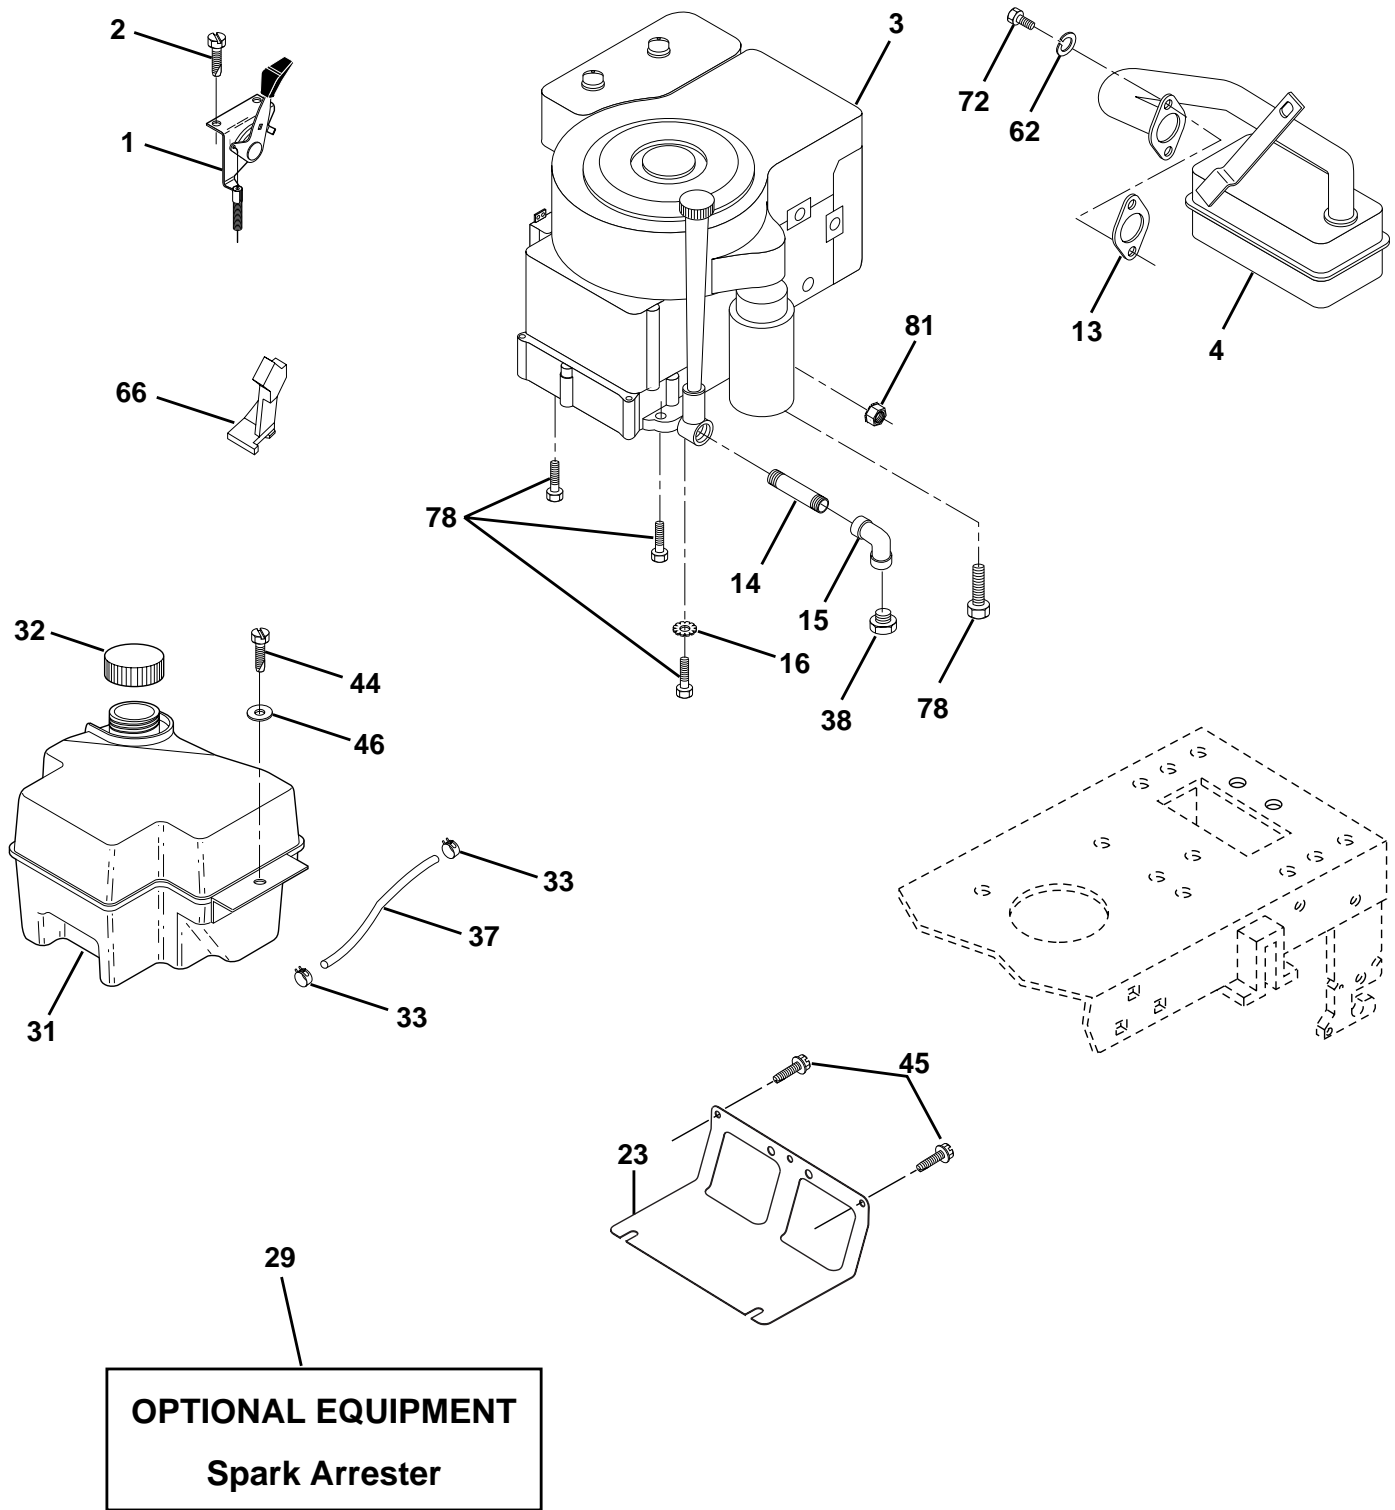

NOTE: All component dimensions given in U.S. inches.
1 inch = 25.4 mm

REPAIR PARTS

TRACTOR- -MODEL NO. CTH130 (HECTH130A), PRODUCT NO. 954 17 00-18

DECALS

KEY NO.	PART NO.	DESCRIPTION
1	532145498	Decal Read Owner's Manual Sym
2	532170848	Decal Hp Engine
3	532170561	Decal Hood Rh
4	532170562	Decal Hood Lh
5	532170564	Decal Steering Wheel
6	532126187	Decal 100 DBA
7	532159713	Decal Panel Side B&S Logo
8	532145437	Decal Europe Stand Ce
9	532150617	Decal Fender Logo
10	532145005	Decal Bat Dan/Poi P/L Sym Wpn
11	532145494	Decal Mower Cut Finger Symbol
12	532159737	Decal Brake/Clutch Symbol Lt

WHEELS & TIRES

KEY NO.	PART NO.	DESCRIPTION
1	532059192	Cap Value Tire
2	532065139	Stem Value
3	532106222	Tire F Ts 15 X 6 0 - 6 Service
4	532059904	Tube Inner Front #35060
5	532138336	Rim Asm 6"front Silver Service
6	532124957	Fitting Grease
7	532124959	Bearing Flange
8	532138337	Rim Asm 8"rear Silver Service
9	532138468	Tire R Ts 20 x 8-8 Service
10	532124926	Tube Rear 9 5 X 8 Service
11	532104757	Cap Axle Blk 1 50 X 1 00
--	144334	Sealant, Tire (10 oz. tube)

NOTE: All component dimensions given in U.S. inches
1 inch = 25.4 mm

REPAIR PARTS

TRACTOR- -MODEL NO. CTH130 (HECTH130A), PRODUCT NO. 954 17 00-18
ENGINE

REPAIR PARTS

TRACTOR- -MODEL NO. CTH130 (HECTH130A), PRODUCT NO. 954 17 00-18
ENGINE

NOTE: All component dimensions given in U.S. inches
1 inch = 25.4 mm

REPAIR PARTS

TRACTOR- -MODEL NO. CTH130 (HECTH130A), PRODUCT NO. 954 17 00-18
MOWER LIFT

REPAIR PARTS

TRACTOR- -MODEL NO. CTH130 (HECTH130A), PRODUCT NO. 954 17 00-18