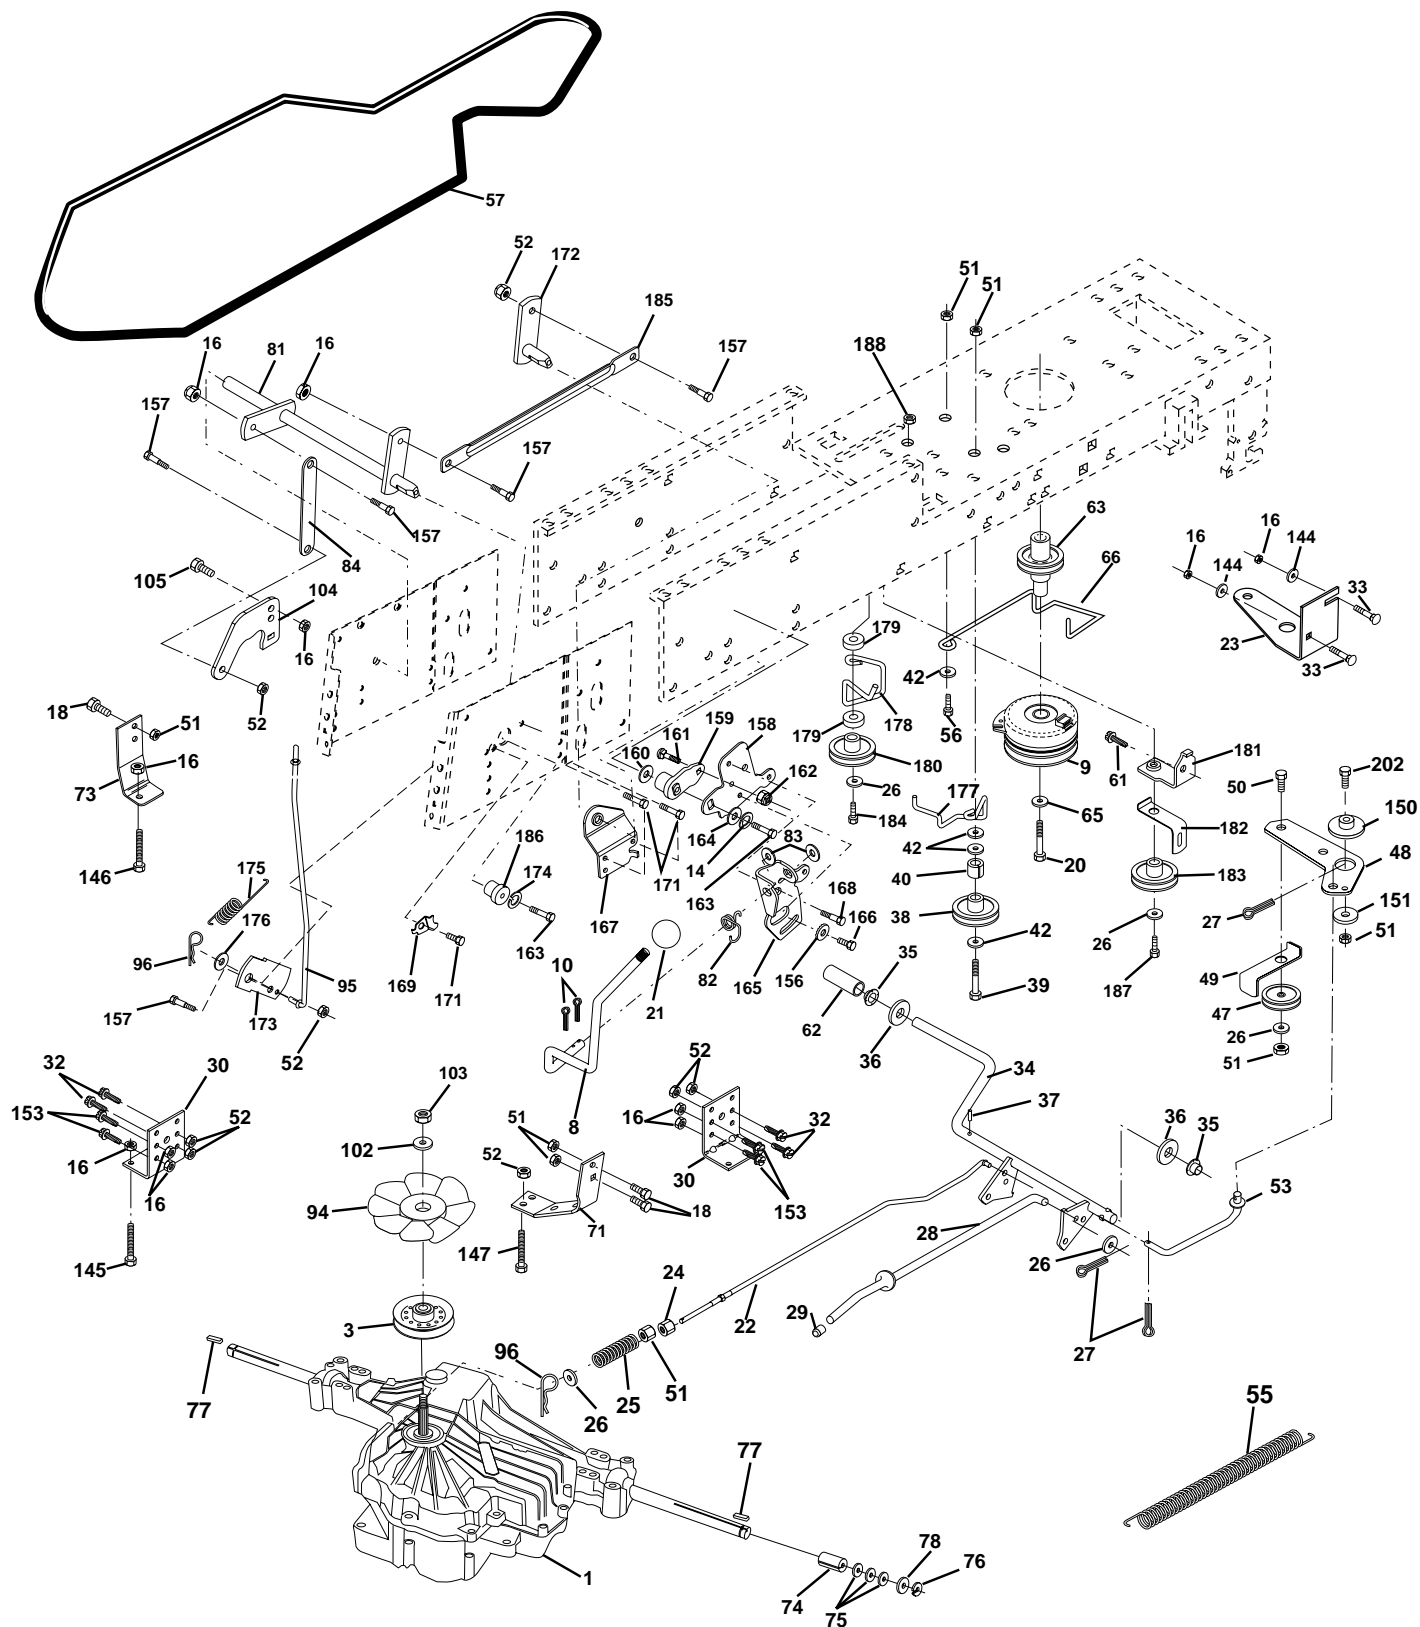

REPAIR PARTS

TRACTOR- -MODEL NO. CTH130 (HECTH130A), PRODUCT NO. 954 17 00-18
DRIVE

REPAIR PARTS

TRACTOR- -MODEL NO. CTH130 (HECTH130A), PRODUCT NO. 954 17 00-18

DRIVE