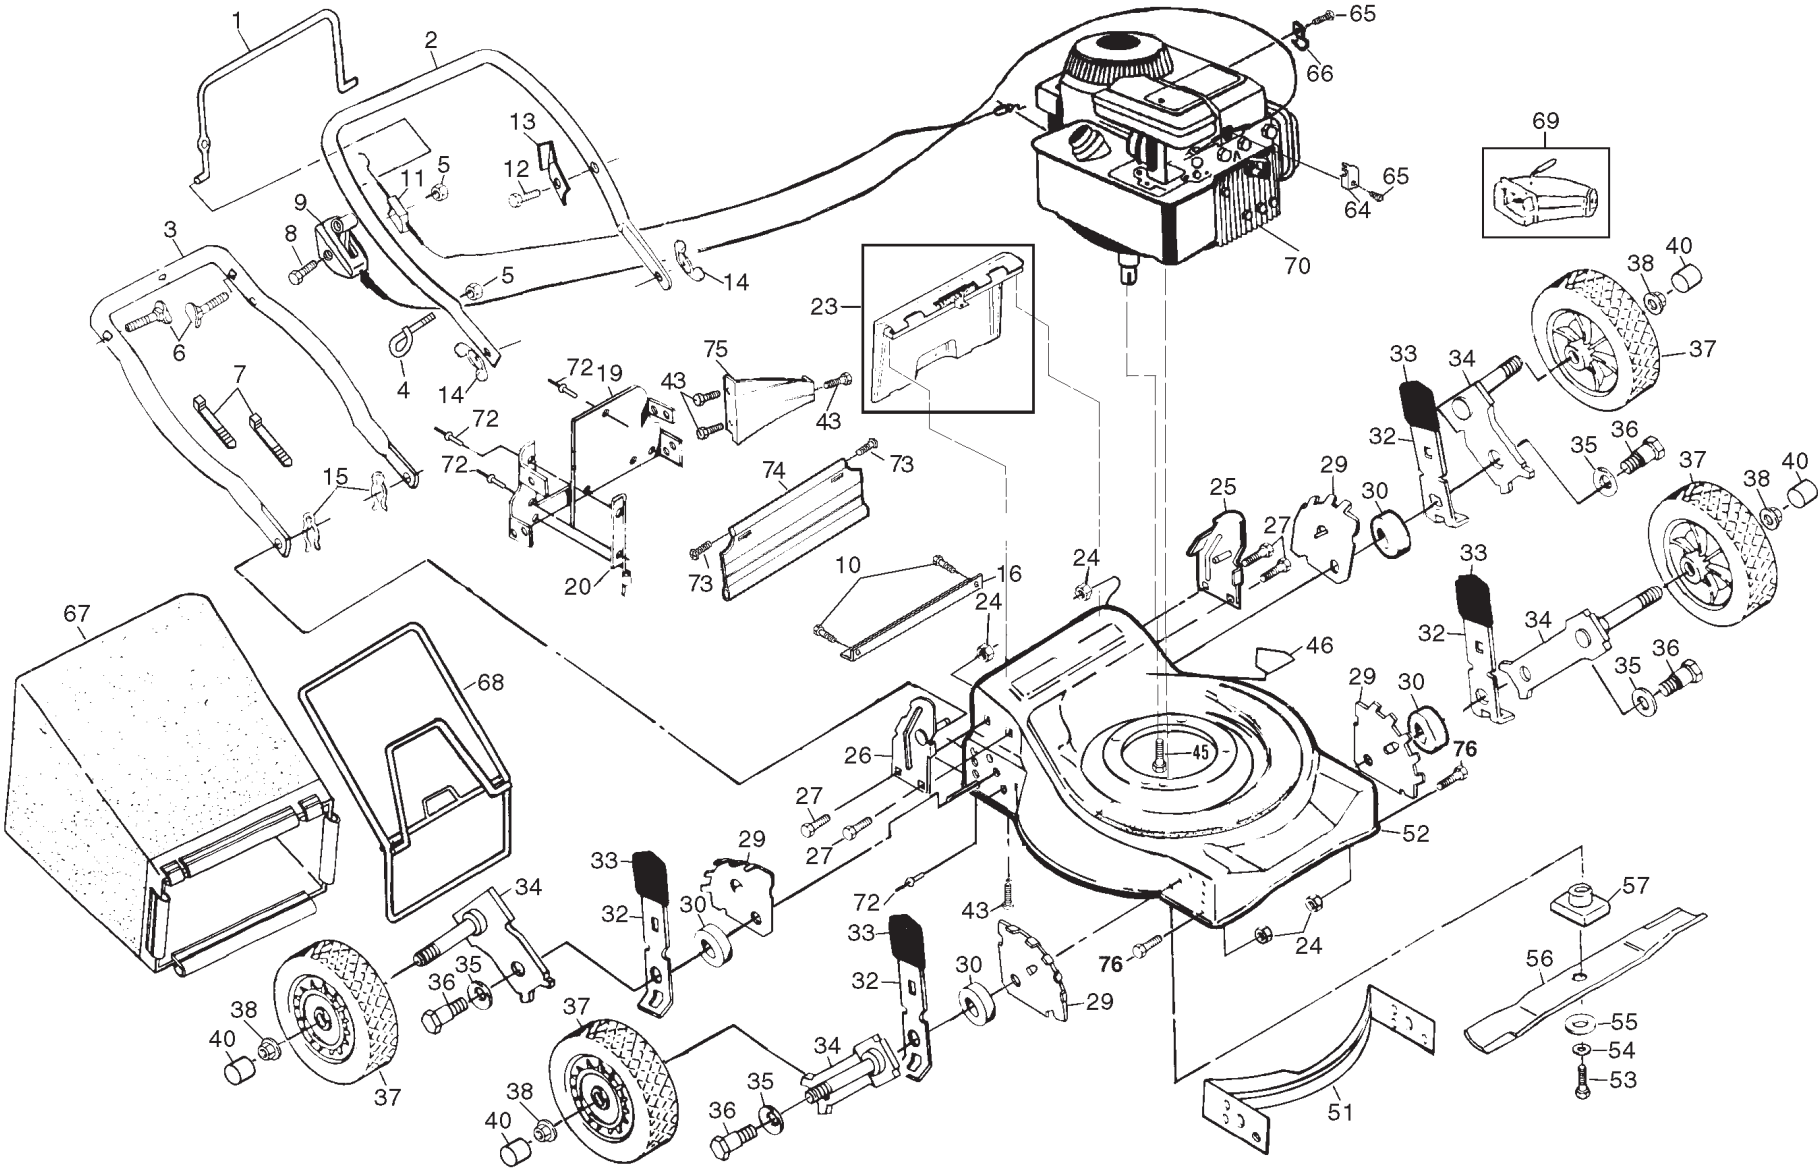

ROTARY LAWN MOWER - - MODEL NUMBER JET50R (JET50RP) PRODUCT NO. 954 05 38-11

REPAIR PARTS

ROTARY LAWN MOWER - - MODEL NUMBER JET50R (JET50RP) PRODUCT NO. 954 05 38-11

KEY NO.	PART NO.	DESCRIPTION	KEY NO.	PART NO.	DESCRIPTION
1	532086902	Control Bar	37	532800060	Wheel Assembly
2	532165694	Upper Handle	38	532083923	Flanged Locknut
3	532157082	Lower Handle	40	532800090	Hubcap
4	532132001	Rope Guide	43	532054583	Hex Tapping Screw 1/4-20 x 1/2
5	532063601	Locknut 1/4-20	45	532150406	Hex Head Thread Rolling Screw 3/8-16 x 1
6	532131959	Handle Bolt	46	532145494	Danger Decal
7	532066426	Wire Tie	51	532170635	Front Baffle Kit
8	532158755	Hex Washer Head Screw 1/4-20 x 2-1/8	52	532170662	Housing Assembly (Incl. Ref. #46, 51, 19, & 20)
9	532851462	Throttle Control	53	532851084	Hex Head Screw 3/8-24 x 1-3/8 Grd. 8
10	532146694	Screw	54	532850263	Helical Lock Washer
11	532130861	Engine Zone Control Cable	55	532851074	Hardened Washer
12	532750097	Hex Washer Head Screw #10-24 x 1/2	56	531006063	20" Blade
13	532125162	Up-Stop Bracket	57	532850977	Blade Adapter
14	532128638	Wing Nut	64	532213146	* Cable Clamp (Engine)
15	532051793	Hairpin Cotter	65	532083816	Screw #10 x 5/8
16	532147625	Foot Guard	66	532087930	Cable Clip
19	532162473	Back Plate	67	532146896	Grass Bag
20	532138866	Side Baffle	68	532088614	Catcher Frame
23	532147613	Rear Door Assembly Kit	69	-----	MA36 Clipping Deflector (Not Incl. with Lawn Mower)
24	532751592	Locknut 3/8-16	70	-----	* Engine - Briggs/Stratton Model No. 9D902
25	532153030	Handle Bracket Assembly (Left)			Order parts from engine manufacturer
26	532153029	Handle Bracket Assembly (Right)	72	532128415	Pop Rivet
27	532150078	Screw 5/16-18 x 3/4	73	532088652	Hinge Screw
29	532139901	Wheel Adjusting Bracket	74	532140657	Rear Skirt
30	532146630	Spacer	75	532173297	Rear Baffle
32	532141730	Selector Spring	76	817600406	Screw
33	532087877	Selector Knob	--	532163073	Operator's Manual (Scan)
34	532149857	Axle Arm Assembly	--	532163074	Operator's Manual (Euro)
35	532062335	Belleville Washer			
36	532142748	Shoulder Bolt 3/8-16			