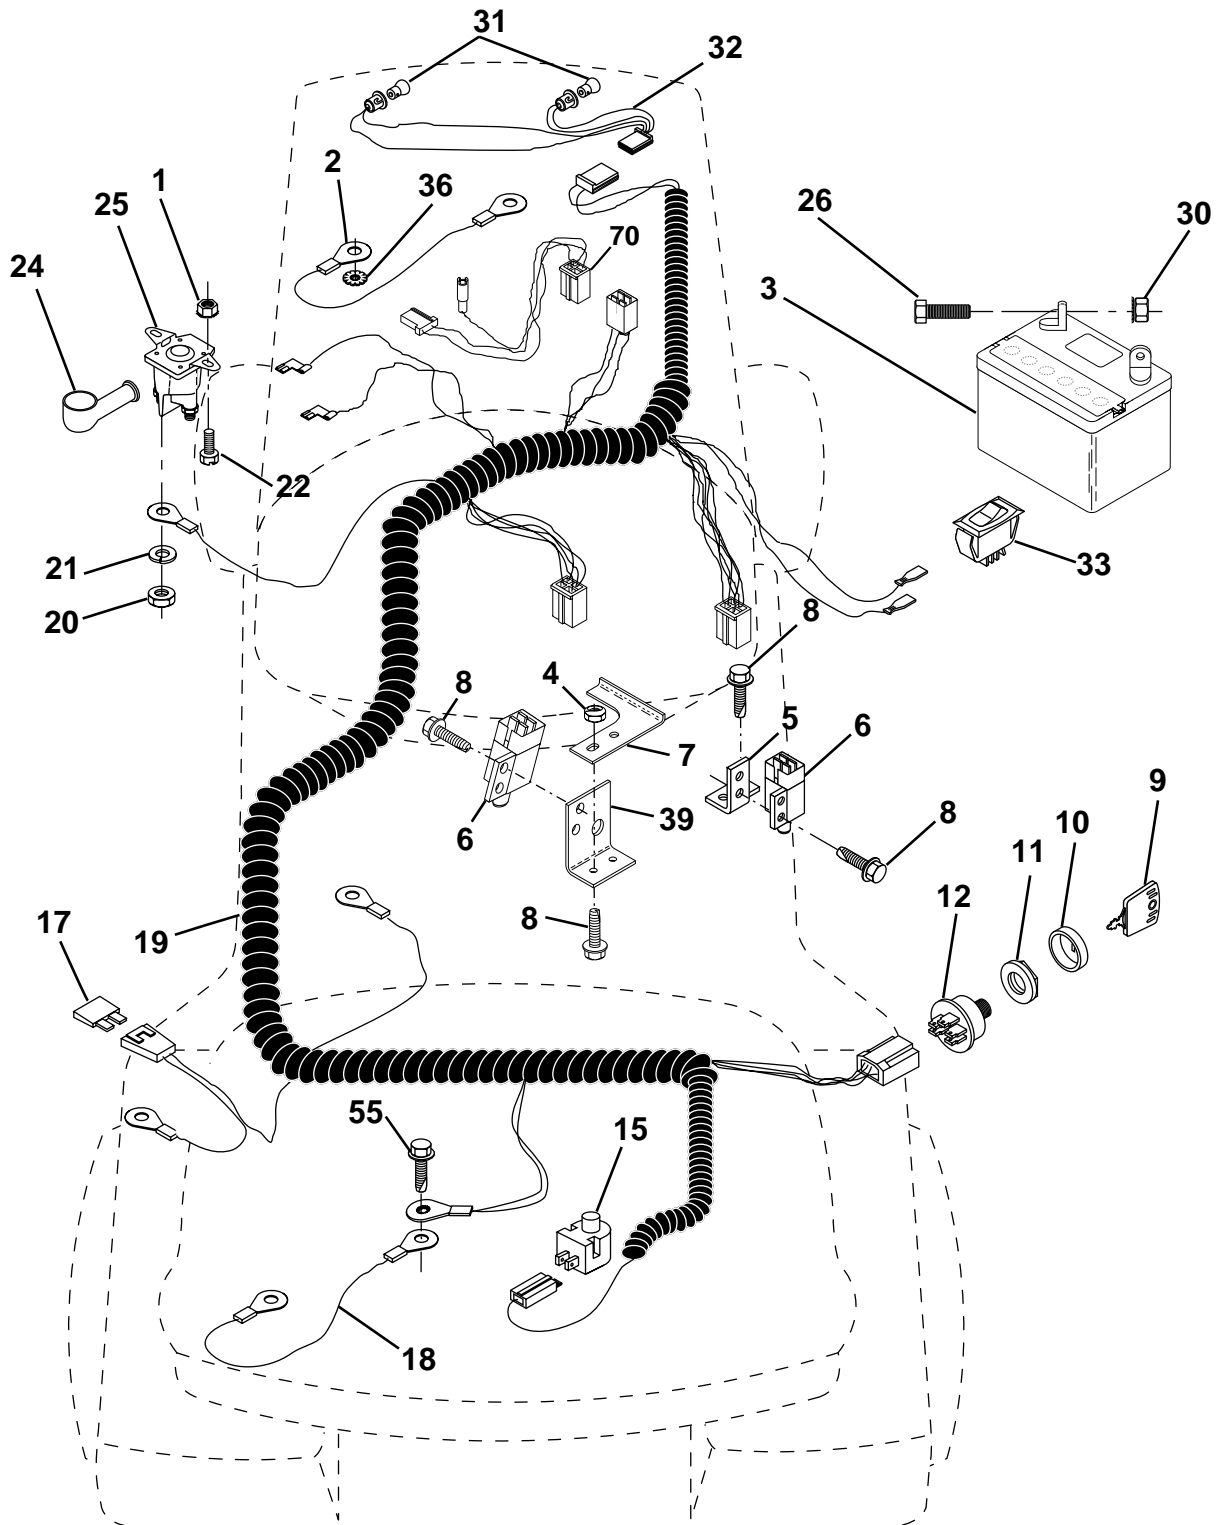

KEY NO.	PART NO.	DESCRIPTION
15	819171912	Washer, 17/32 x 1-3/16 x 12 Ga.
16	532127018	Bolt, Shoulder
17	532121246	Bracket, Switch, Mounting
18	532123976	Nut, Hex Large Flange Lock
19	532121248	Bushing, Snap
20	532121250	Spring, Compression
21	532134300	Spacer, Split 28 Id. x .96 Lg.

KEY NO.	PART NO.	DESCRIPTION
11	812000045	Ring, Retaining
12	819211616	Washer 21/32 x 1 x 16 Ga.
13	532100711	Adaptor, Wheel, Steering
14	532153720	Extension Shaft Steering
15	874780520	Bolt Fin Hex 5/16-18 Unc x 1-1/4
16	873800500	Nut, Lock Hex w/Ins. 5/16-18
17	874780616	Bolt Fin Hex 3/8-16 UNC x 1

KEY NO.	PART NO.	DESCRIPTION
18	532142028	Trunnion, Threaded 3/8-16
19	873680400	Nut, Crownlock 1/4-20
20	874760644	Bolt, Fin. Hex 3/8-16 UNC x 2-3/4
23	876020416	Pin, Cotter 1/8 x 1
24	819171612	Washer 17/32 x 1 x 12 Ga.
25	532121933	Tube, Spacer
26	532141470	Rod, Mower Lift
27	532121466	Knob
28	532124788	Retainer, Spring
29	532131655	Link, Mower Clutch
30	873350600	Nut, Hex Jam 3/8-16
31	819132012	Washer 13/32 x 1-1/4 x 12 Ga.
43	873900600	Nut, Lock Flg. 3/8-16 Unc

NOTE: All component dimensions given in U.S. inches
1 inch = 25.4 mm

HARDWARE SHOWN LARGER FOR EASIER IDENTIFICATION

REPAIR PARTS

TRACTOR - MODEL NO. LT130 (HE1336H), PRODUCT NO. 954 82 00-81
ELECTRICAL

REPAIR PARTS