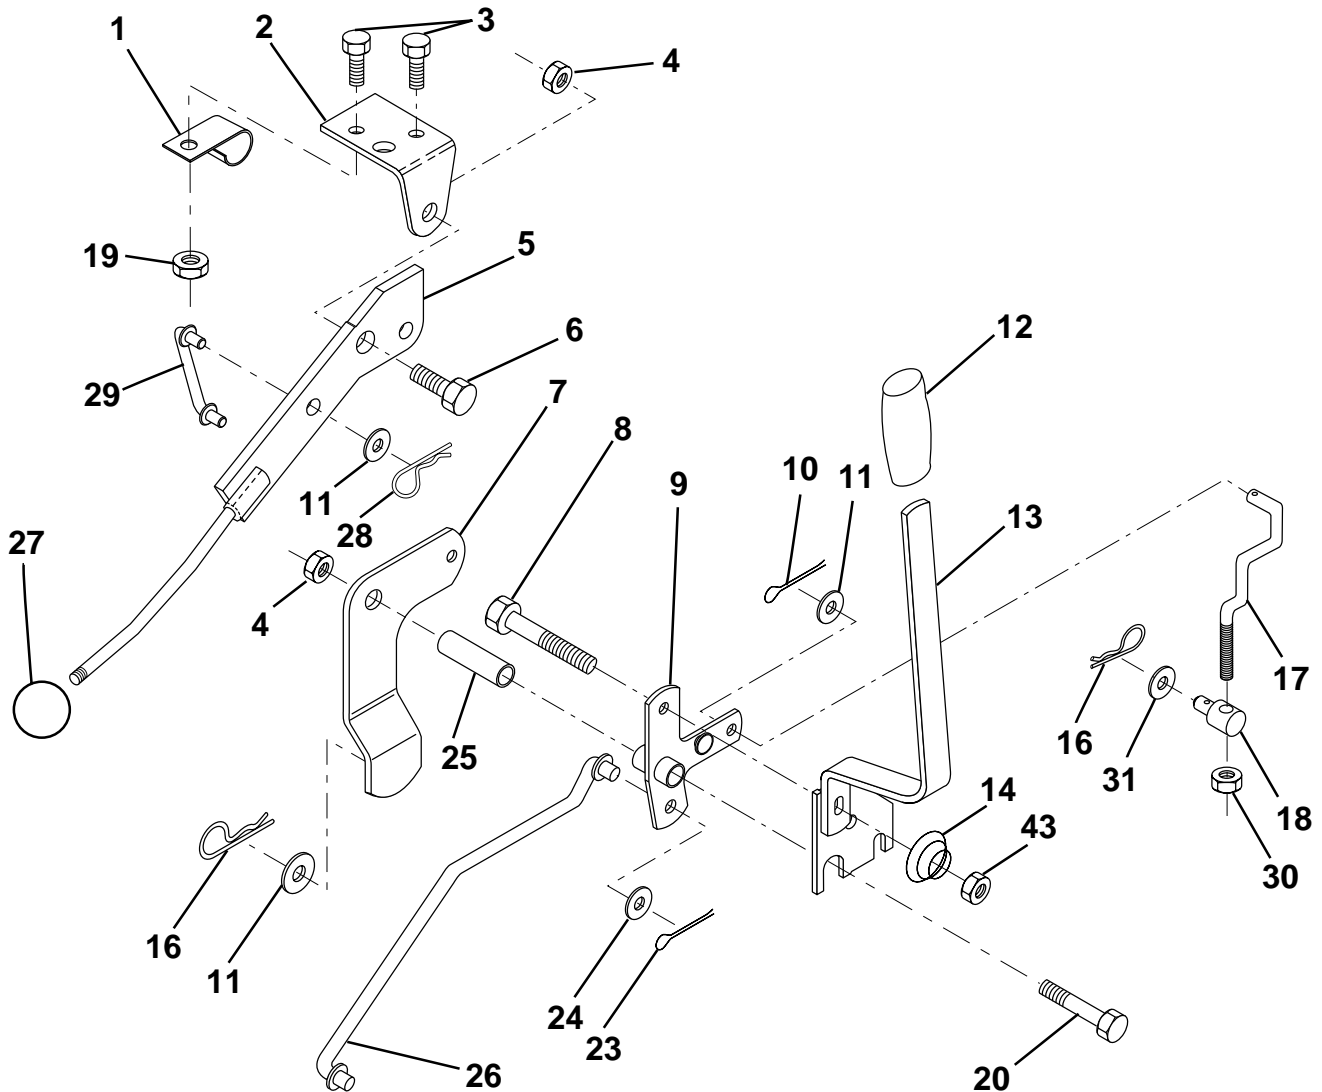

NOTE: All component dimensions given in U.S. inches
1 inch = 25.4 mm

HARDWARE SHOWN LARGER FOR EASIER IDENTIFICATION

REPAIR PARTS

TRACTOR - MODEL NO. LT130 (HE1336H), PRODUCT NO. 954 82 00-81

TRANSAXLE

KEY NO.	PART NO.	DESCRIPTION
1	532123385	Pulley
2	812000028	Ring, Retainer
3	-----	Transaxle, Peerless (206-545C) (Order parts from transaxle manf.)
4	532125096	Key, Woodruff #9
5	873680500	Nut, Crownlock 5/16-18
6	872140506	Bolt, Carriage 5/16-18 UNC x 3/4
7	532123378	Strap, Torque
8	817060512	Screw 5/16-18 x 3/4
9	532146682	Spring, Brake
10	532121749	Washer 25/32 x 1-1/4 x 16 Ga.
11	532123583	Key, Square
15	819171616	Washer 17/32 x 1 x 16 Ga.
16	532124600	Support, Handle Shift LH
17	532126293	Link, Shift
18	874550412	Bolt, Fin Hex 1/4-28 UNF x 3/4 Gr. 8
19	810040400	Washer, Lock 1/4

KEY NO.	PART NO.	DESCRIPTION
20	819091210	Washer 9/32 x 3/4 x 10 Ga.
21	532126292	Arm, Shift
22	532105701	Washer, Shift Plate
23	532121274	Knob, Duckhead
24	532128215	Rod, Shift
25	876020416	Pin, Cotter 1/8 x 1
26	873810500	Locknut 5/16-24 UNF
28	532128085	Spring, Extension
29	532128084	Support, Handle Shift RH
31	532137057	Spacer, Axle
35	812000001	E-Ring
36	817720408	Screw, Thdcut 1/4-20 x 1/2
38	874490540	Bolt, Hex, Flgnd 5/16-18

NOTE: All component dimensions given in U.S. inches
1 inch = 25.4 mm

HARDWARE SHOWN LARGER FOR EASIER IDENTIFICATION

REPAIR PARTS

TRACTOR - MODEL NO. LT130 (HE1336H), PRODUCT NO. 954 82 00-81

MOWER LIFT LEVER

KEY NO.	PART NO.	DESCRIPTION
18	532142028	Trunnion, Threaded 3/8-16
19	873680400	Nut, Crownlock 1/4-20
20	874760644	Bolt, Fin. Hex 3/8-16 UNC x 2-3/4
23	876020416	Pin, Cotter 1/8 x 1
24	819171612	Washer 17/32 x 1 x 12 Ga.
25	532121933	Tube, Spacer
26	532141470	Rod, Mower Lift
27	532121466	Knob
28	532124788	Retainer, Spring
29	532131655	Link, Mower Clutch
30	873350600	Nut, Hex Jam 3/8-16
31	819132012	Washer 13/32 x 1-1/4 x 12 Ga.
43	873900600	Nut, Lock Flg. 3/8-16 Unc