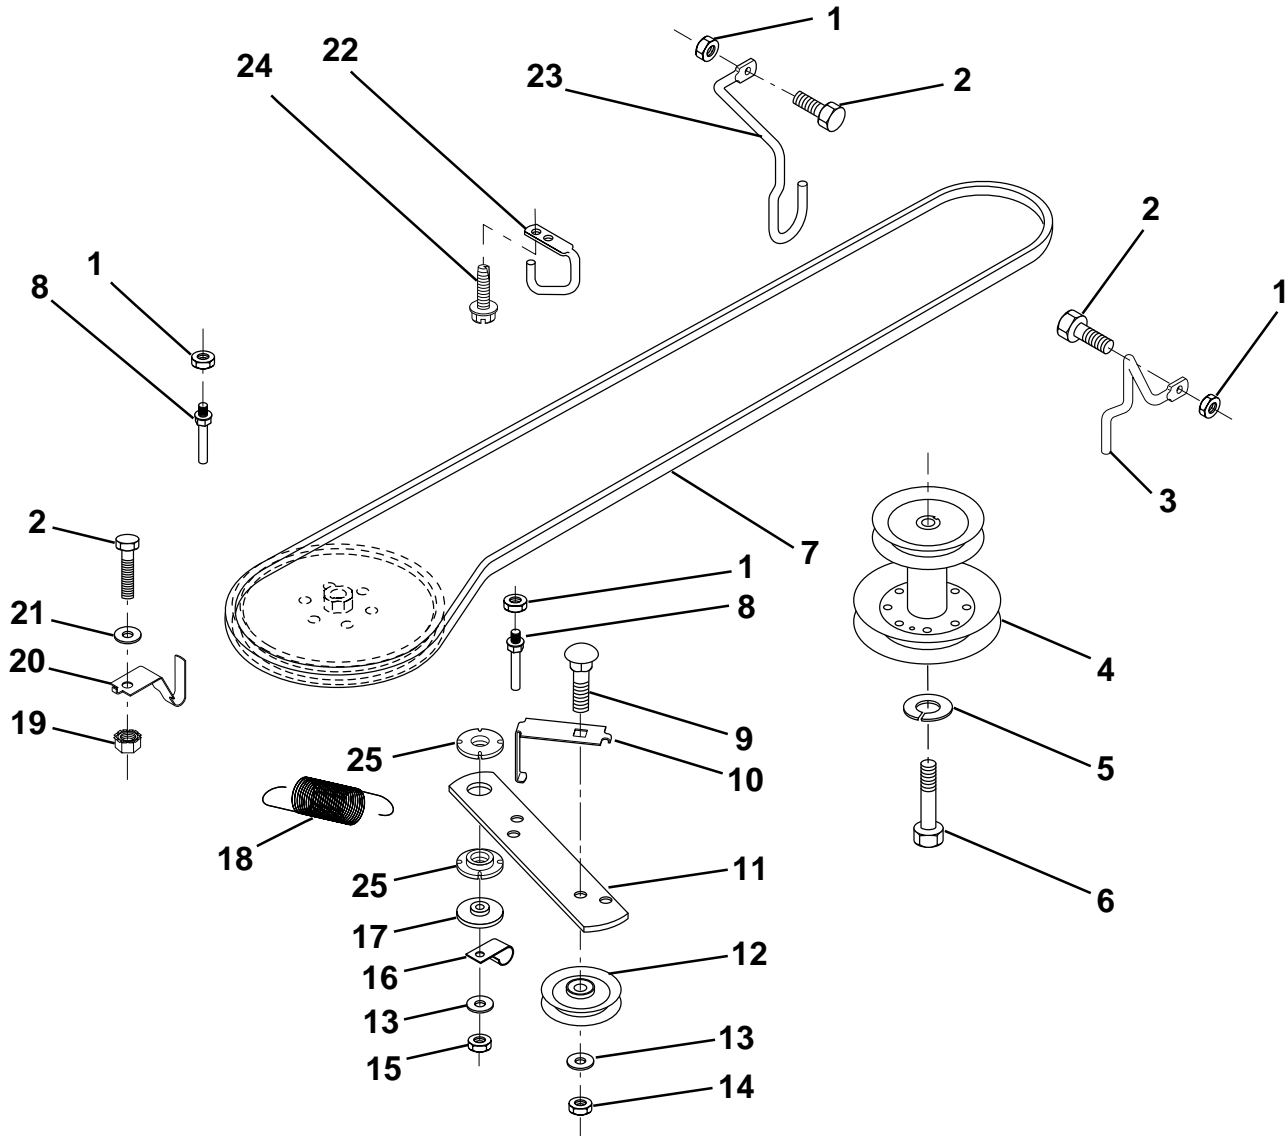

REPAIR PARTS

TRACTOR - MODEL NO. LT130 (HE1336H), PRODUCT NO. 954 82 00-81
GROUND DRIVE

KEY NO.	PART NO.	DESCRIPTION	KEY NO.	PART NO.	DESCRIPTION
1	873680500	Nut Crownlock 5/16-18	15	873680600	Nut, Crownlock 3/8-16
2	874760512	Bolt, Hex Hd 5/16-18 UNC x 3/4	16	532126471	Clip, Insulated
3	532141342	Keeper, Mower Drive, R. H.	17	532150932	Spacer, Retainer
4	532138029	Pulley, Engine	18	532131459	Spring Extension
5	810040700	Washer, Lock 7/16	19	873510500	Nut, Keps 5/16-18 UNC
6	871170744	Bolt Hex 7/16-20 Gr. 5	20	532139919	Keeper, T/A Ground Drive Belt
7	531005025	Traction V-Belt, Drive	21	819111016	Washer 11/32 x 5/8 x 16 Ga.
8	532123405	Keeper, T/A Ground Drive Belt	22	532123404	Keeper, Frame Ground Drive Belt
9	872140612	Bolt, Carr. 3/8-16 UNC x 1-1/2	23	532140916	Keeper, Mower Drive, L. H.
10	532123396	Keeper, Belt Ground Drive Idler	24	817720408	Screw, Thd Cut 1/4-20 x 1/2
11	532150926	Arm, Ground Drive Clutch	25	532150935	Bushing Nylon
12	532123674	Idler, Flat			
13	819131316	Washer 13/32 x 13/16 x 16 Ga.			
14	873930600	Nut, Centerlock 3/8-16 Unc			

NOTE: All component dimensions given in U.S. inches
1 inch = 25.4 mm

HARDWARE SHOWN LARGER FOR EASIER IDENTIFICATION