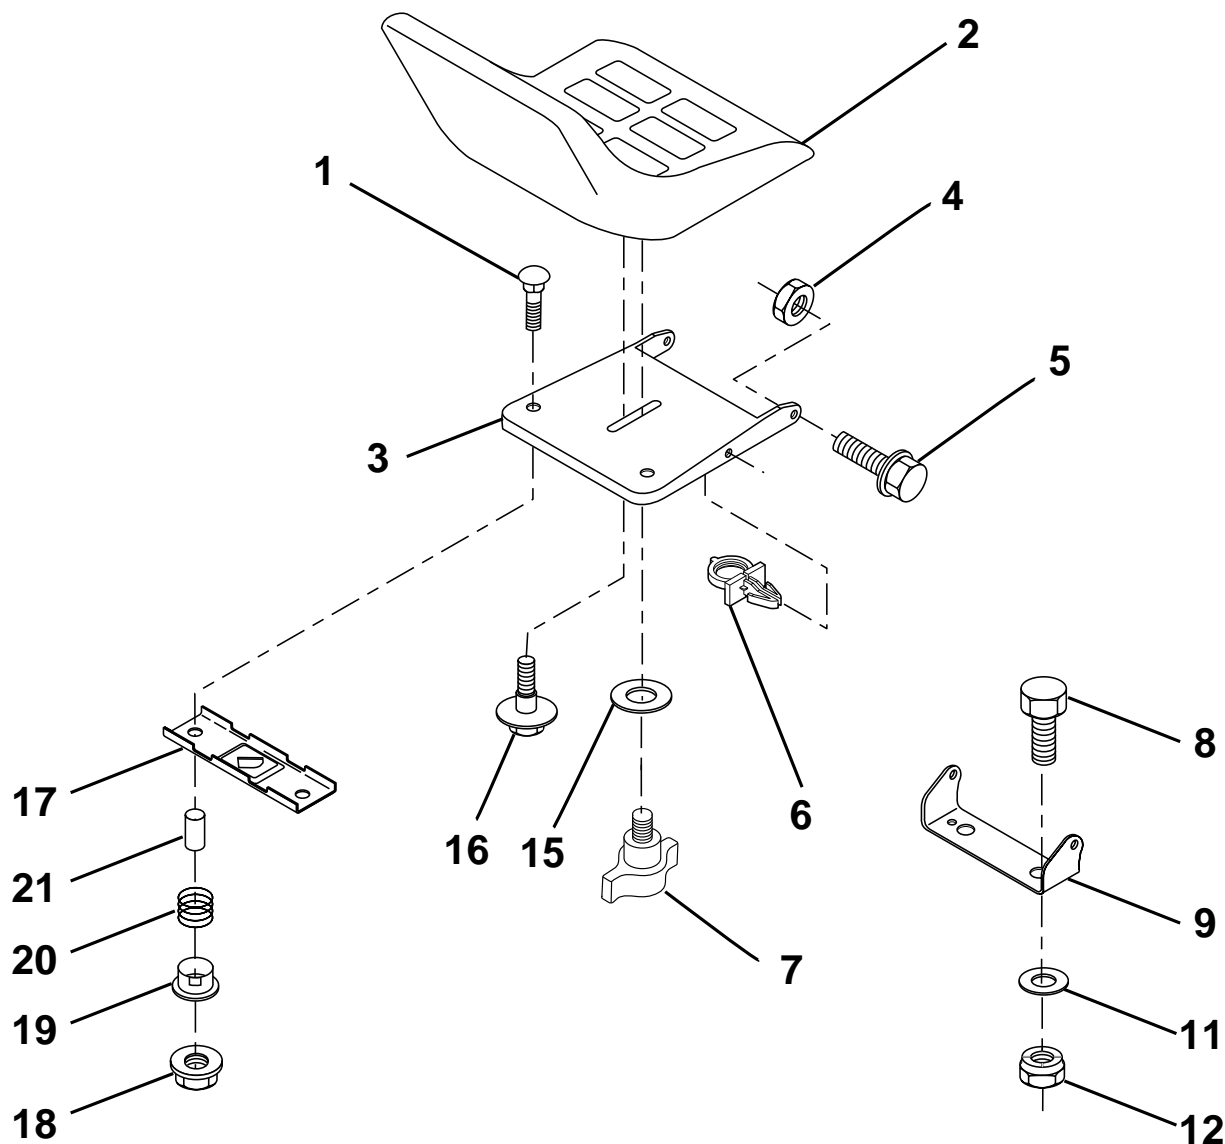

LT 130

Spare parts
Ersatzteile
Pièces détachées
Reserve onderdelen
Repuestos
Reservdelar

REPAIR PARTS

TRACTOR - MODEL NO. LT130 (HE1336H), PRODUCT NO. 954 82 00-81
HOOD

KEY NO.	PART NO.	DESCRIPTION
6	532140051	Bracket, Asm. Pivot Frame RH
7	532140050	Bracket, Asm. Pivot Frame LH
10	532130850	Brace, Hood
11	532165791	Hood
12	532165794	Lens, LH
13	532165792	Grille
17	874780410	Bolt, Fin Hex 1/4-20 x 5/8
20	819091016	Washer, Flat 1/4
21	532126938	Bumper, Hood
22	532165793	Lens RH

NOTE: All component dimensions given in U.S. inches
1 inch = 25.4 mm

HARDWARE SHOWN LARGER FOR EASIER IDENTIFICATION

REPAIR PARTS

TRACTOR - MODEL NO. LT130 (HE1336H), PRODUCT NO. 954 82 00-81
SEAT

KEY NO.	PART NO.	DESCRIPTION
1	872050412	Bolt, Carriage 1/4-20 x 1-1/2
2	532140838	Seat
3	532155925	Pan, Seat
4	873800500	Nut, Lock Hex w/Ins. 5/16-18
5	532153236	Bolt, Shoulder 5/16-18
6	532145006	Clip, Push-In
7	532166369	Knob, Seat
8	874760616	Bolt, Fin Hex 3/8-16 UNC x 1
9	532140551	Bracket, Pivot Seat
11	819133210	Washer 12/32 x 2 x 10 Ga.
12	873800600	Nut, Lock Hex w/Wsh 3/8-16

NOTE: All component dimensions given in U.S. inches
1 inch = 25.4 mm

HARDWARE SHOWN LARGER FOR EASIER IDENTIFICATION

REPAIR PARTS

TRACTOR - MODEL NO. LT130 (HE1336H), PRODUCT NO. 954 82 00-81

DASH

KEY NO.	PART NO.	DESCRIPTION
1	532142187	Cap, Fuel
2	532138395	Assembly, Dash & Fuel Tank
3	532123487	Clamp, Hose
4	532008544	Line, Fuel
5	532008548	Line, Fuel
6	873640400	Nut, Hex, Keps 1/4-20
7	532124996	Clip, Fuel Line
8	819091216	Washer 9/32 x 3/4 x 16 Ga.
9	874760428	Bolt, Hex, Fin 1/4-20 x 1-3/4
10	819091413	Washer 11/32 x 11/16 x 16 Ga.
11	532121249	Spacer, Split
12	532003720	Spring
13	532126450	Clip, Height Adjustment