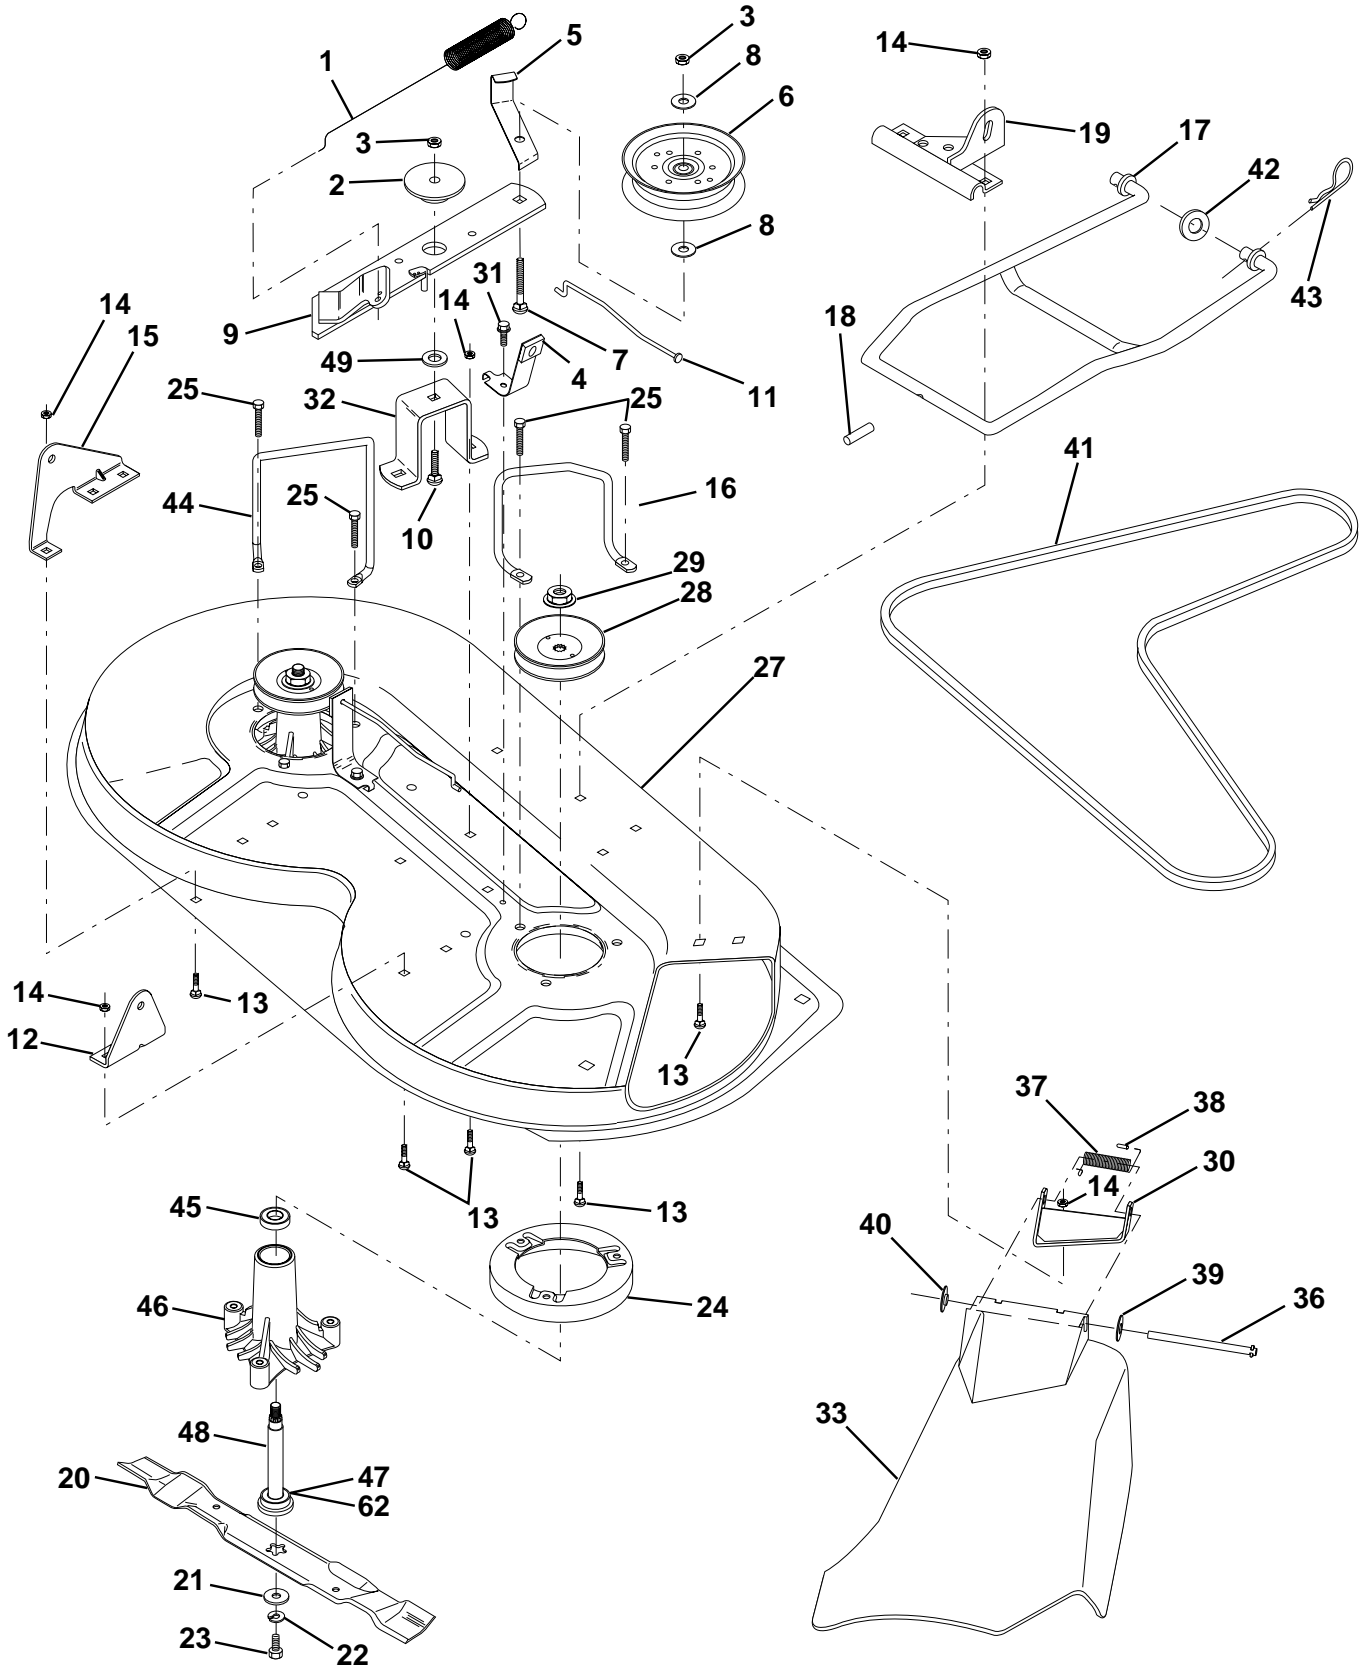

REPAIR PARTS

TRACTOR - MODEL NO. LT130 (HE1336H), PRODUCT NO. 954 82 00-81
MOWER DECK

REPAIR PARTS

TRACTOR - MODEL NO. LT130 (HE1336H), PRODUCT NO. 954 82 00-81

MOWER DECK

KEY NO.	PART NO.	DESCRIPTION	KEY NO.	PART NO.	DESCRIPTION
1	532140064	Spring, Mower Clutch	30	532136631	Bracket, Asm. Deflector
2	532165723	Spacer, Retainer	31	817490508	Screw, Hex Wsh. Thdrol. 5/16-18 x 1/2
3	873680600	Nut, Crownlock 3/8 - 16	32	532122051	Arm, Support Idler Mower
4	532130840	Brake Asm.	33	532171156	Deflector
5	532131251	Guide, Belt Idler	36	532121980	Rod, Hinge
6	532121316	Pulley, Idler Flat	37	532123713	Spring, Torsion Deflector
7	872110616	Bolt, Carr. 3/8-16 x 1-3/4 Gr. 5	38	532105304	Cap, Sleeve
8	819131410	Washer 13/21 x 7/8 x 10 Ga.	39	819111016	Washer 11/32 x 5/8 x 16 Ga.
9	532127744	Arm Asm., Idler Mower	40	532110452	Pushnut
10	872140610	Bolt, Carriage 3/8-16 x 1-1/4	41	531005026	V-Belt
11	532130841	Rod, Brake	42	819171616	Washer 11/32 x 5/8 16 Ga.
12	532127356	Bracket, Lift R. H. Rear	43	532163552	Retainer, Spring
13	872140506	Bolt, Carriage 5/16-18 x 3/4	44	532140608	Keeper, L. H.
14	873680500	Nut, Crownlock 5/16-18	45	532110485	Bearing
15	532127357	Bracket, Lift L. H. Rear	46	532128774	Housing, Mandrel Vented
16	532153298	Keeper, R. H.	47	532129895	Bearing
17	532128508	Link, Asm. Mower Stabilizer	48	532137645	Shaft, Mandrel (Includes Key No. 47)
18	532128511	Pin, Drive	49	532133943	Washer, Hardened
19	532127380	Bracket, Asm. Front	62	532153390	Washer Felt
20	531005023	Blade, High Lift	--	532130794	Mandrel Asm. (Includes Key Nos. 22-23, 26, 29 and 45-48)
21	532140296	Washer, Hardened	--	532156866	Deck, Mower Complete
22	810030600	Washer, Lock 3/8			
23	532850857	Bolt 3/8-24 x 1-1/4 Gr. 8			
24	532140329	Stripper			
25	532157722	Screw Thd Rolling Wsh Hd			
27	532156600	Deck Assembly			
28	532153531	Pulley, Mandrel			
29	532137266	Nut, Flangelock 9/16			

NOTE: All component dimensions given in U.S. inches
1 inch = 25.4 mm

HARDWARE SHOWN LARGER FOR EASIER IDENTIFICATION