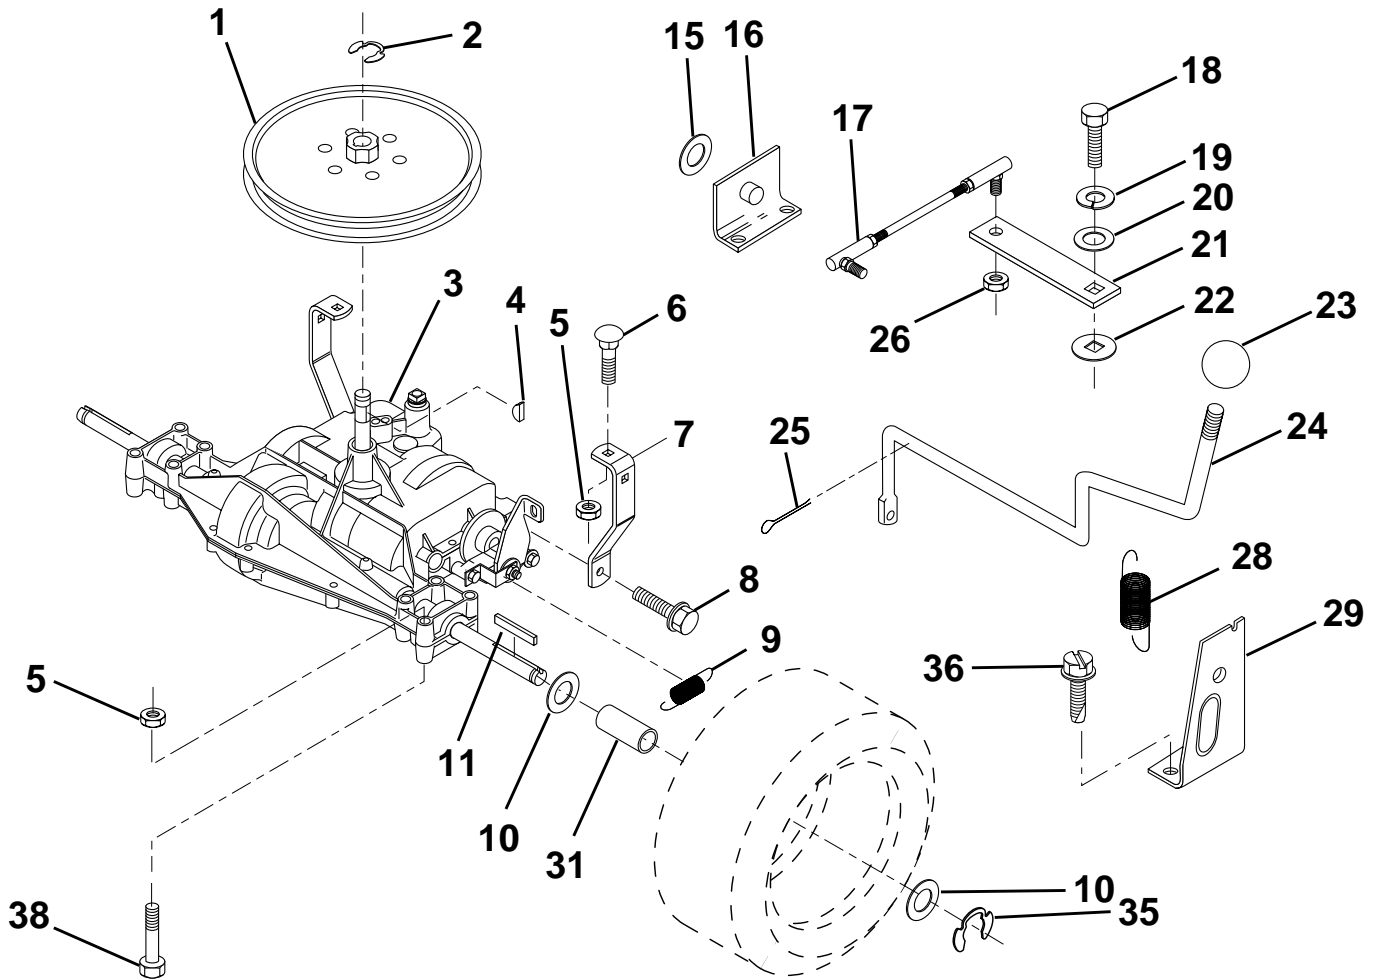

NOTE: All component dimensions given in U.S. inches
1 inch = 25.4 mm

HARDWARE SHOWN LARGER FOR EASIER IDENTIFICATION

REPAIR PARTS

TRACTOR - MODEL NO. LT130 (HE1336H), PRODUCT NO. 954 82 00-81
GROUND DRIVE

KEY NO.	PART NO.	DESCRIPTION	KEY NO.	PART NO.	DESCRIPTION
1	873680500	Nut Crownlock 5/16-18	15	873680600	Nut, Crownlock 3/8-16
2	874760512	Bolt, Hex Hd 5/16-18 UNC x 3/4	16	532126471	Clip, Insulated
3	532141342	Keeper, Mower Drive, R. H.	17	532150932	Spacer, Retainer
4	532138029	Pulley, Engine	18	532131459	Spring Extension
5	810040700	Washer, Lock 7/16	19	873510500	Nut, Keps 5/16-18 UNC
6	871170744	Bolt Hex 7/16-20 Gr. 5	20	532139919	Keeper, T/A Ground Drive Belt
7	531005025	Traction V-Belt, Drive	21	819111016	Washer 11/32 x 5/8 x 16 Ga.
8	532123405	Keeper, T/A Ground Drive Belt	22	532123404	Keeper, Frame Ground Drive Belt
9	872140612	Bolt, Carr. 3/8-16 UNC x 1-1/2	23	532140916	Keeper, Mower Drive, L. H.
10	532123396	Keeper, Belt Ground Drive Idler	24	817720408	Screw, Thd Cut 1/4-20 x 1/2
11	532150926	Arm, Ground Drive Clutch	25	532150935	Bushing Nylon
12	532123674	Idler, Flat			
13	819131316	Washer 13/32 x 13/16 x 16 Ga.			
14	873930600	Nut, Centerlock 3/8-16 Unc			

NOTE: All component dimensions given in U.S. inches
1 inch = 25.4 mm

HARDWARE SHOWN LARGER FOR EASIER IDENTIFICATION

REPAIR PARTS

TRACTOR - MODEL NO. LT130 (HE1336H), PRODUCT NO. 954 82 00-81

TRANSAXLE

KEY NO.	PART NO.	DESCRIPTION
1	532123385	Pulley
2	812000028	Ring, Retainer
3	-----	Transaxle, Peerless (206-545C) (Order parts from transaxle manf.)
4	532125096	Key, Woodruff #9
5	873680500	Nut, Crownlock 5/16-18
6	872140506	Bolt, Carriage 5/16-18 UNC x 3/4
7	532123378	Strap, Torque
8	817060512	Screw 5/16-18 x 3/4
9	532146682	Spring, Brake
10	532121749	Washer 25/32 x 1-1/4 x 16 Ga.
11	532123583	Key, Square
15	819171616	Washer 17/32 x 1 x 16 Ga.
16	532124600	Support, Handle Shift LH
17	532126293	Link, Shift
18	874550412	Bolt, Fin Hex 1/4-28 UNF x 3/4 Gr. 8
19	810040400	Washer, Lock 1/4