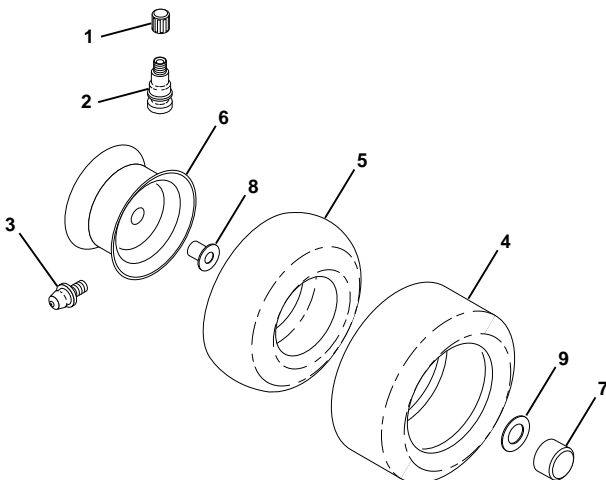

WHEELS & TIRES

KEY NO.	PART NO.	DESCRIPTION
1	532059192	Cap, Valve
2	532065139	Stem, Valve
3	532124957	Fitting, Grease\ (Front Wheels Only)
4	532137422	Tire, Front
4	532132703	Tire, Rear
5	532059904	Tube, Front (Optional Service Items Only)
5	532008134	Tube, Rear (Optional Service Items Only)
6	532142039	Rim, Front
6	532141652	Rim, Rear
7	532104757	Cap, Hub
8	532124959	Bearing Flange
9	532121748	Washer 25/32 x 1-5/8 x 16 Ga.
--	532144334	Sealant, Tire (10 oz. Tube)

NOTE: All component dimensions given in U.S. inches
1 inch = 25.4 mm