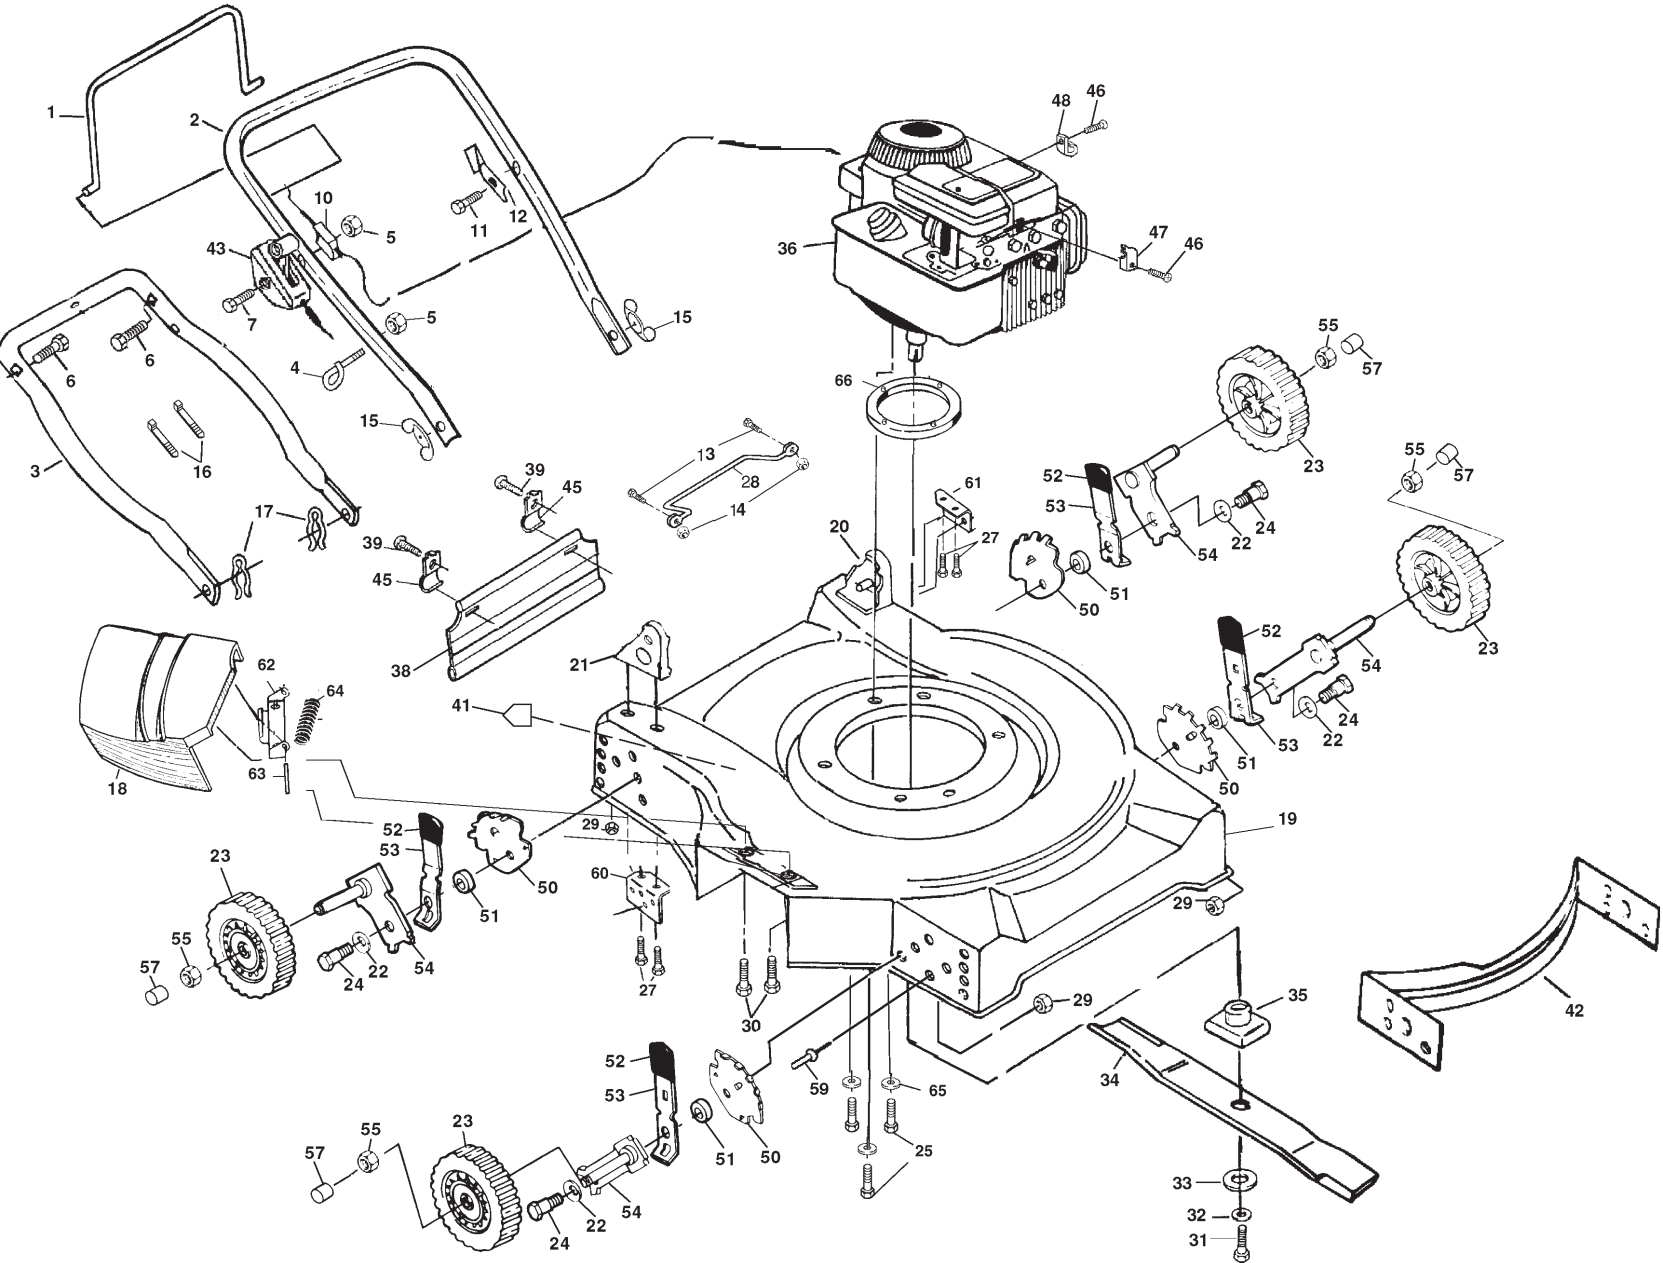

ROTARY LAWN MOWER MODEL NO. JET50M PRODUCT NO. 954 17 00-32

REPAIR PARTS

ROTARY LAWN MOWER MODEL NO. JET50M PRODUCT NO. 954 17 00-32

KEY NO.	PART NO.	DESCRIPTION
1	532086902	Control Bar
2	532165694	Upper Handle
3	532157082	Lower Handle
4	532132001	Rope Guide
5	532063601	Locknut 1/4-20
6	532131959	Handle Bolt 5/16-18 x 1-3/4
7	532158755	Hex Washer Head Screw 1/4-20 x 2.12
10	532130861	Engine Zone Control Cable
11	532750097	Hex Washer Head Screw #10-24 x 1/2
12	532125162	Up-Stop Bracket
13	532085825	Screw
14	532069180	Nut
15	532128638	Steel Wingnut 5/16-18
16	532066426	Wire Tie
17	532051793	Hairpin Cotter
18	532750149	Discharge Guard
19	532173862	Housing Assembly Kit (Includes #42)
20	532170977	Handle Bracket Assembly (Left)
21	532170975	Handle Bracket Assembly (Right)
22	532062335	Belleville Washer
23	532800060	Wheel & Tire Assembly
24	532142748	Shoulder Bolt
25	532850999	Hex Head Thread Rolling Screw 3/8-16 x 2
27	532149741	Thread Cutting Screw 5/16-18 x 3/4
28	532154147	Foot Guard
29	532751592	Locknut 3/8-16
30	874930416	Hex Head Bolt 1/4-20
31	532851084	Hex Head Screw 3/8-24 x 1-3/8 Gr. 8
32	532850263	Helical Lockwasher 3/8
33	532851074	Hardened Washer
34	531006063	20" Blade
35	532850977	Blade Adapter
36	--- --	*Engine - Briggs & Stratton Model No. 9D902