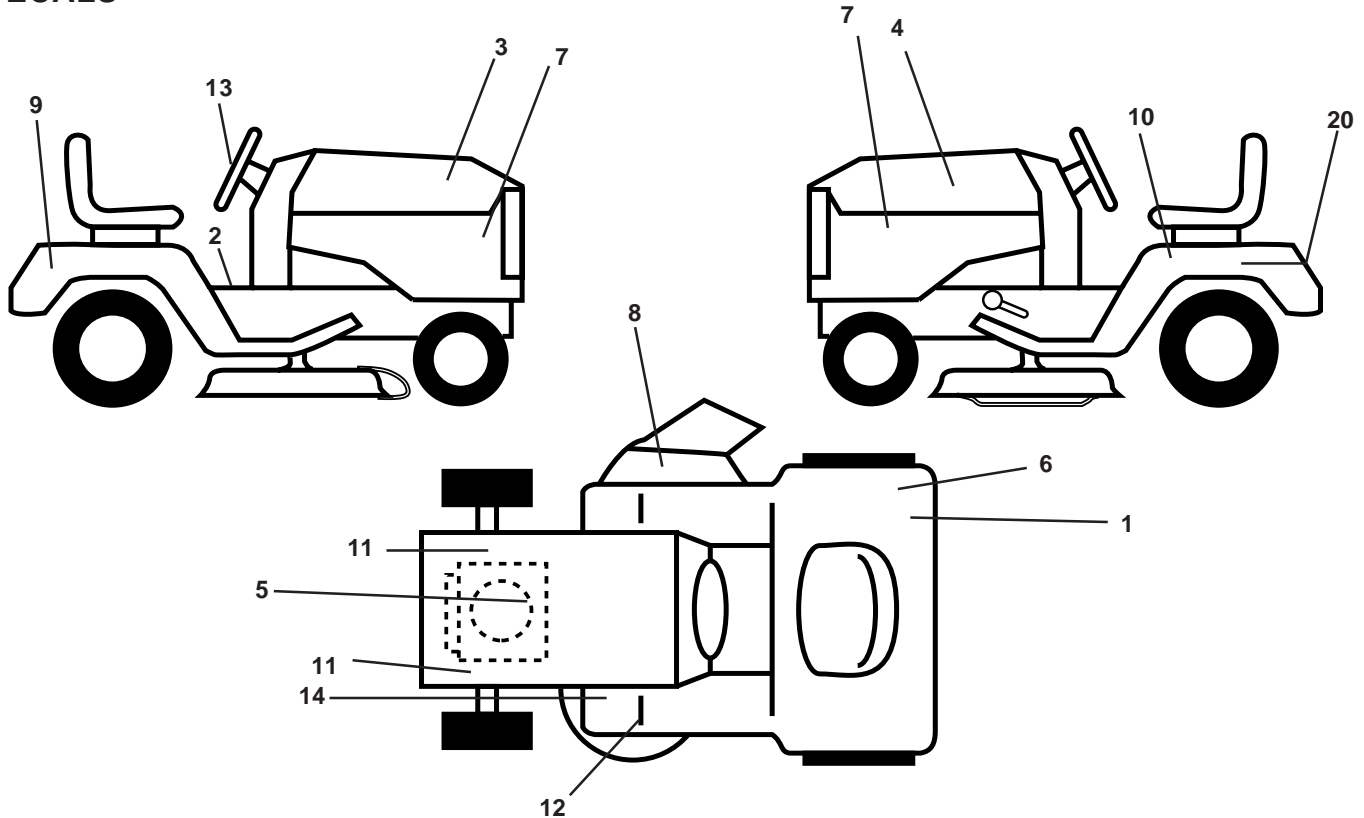

REPAIR PARTS

TRACTOR - MODEL NO. YT130 (HEYT130K), PRODUCT NO. 954 17 00-27
DECALS

KEY NO.	PART NO.	DESCRIPTION
1	532126187	Decal 100 DBA
2	532140837	Decal Saddle Brake Parking
3	532151320	Decal Hood RH
4	532151321	Decal Hood LH
5	532170848	Decal HP Engine
6	532145437	Decal Europe Stand CE
7	532159713	Decal Pnl Side
8	532145494	Decal Mower Cutfinger
9	532150617	Decal Fender Husq
10	532145498	Decal Read Owner's Manual Syms.
11	532159736	Decal Chassis Hot Muffler
12	532159737	Decal Brake/ Clutch Symbol Lt

KEY NO.	PART NO.	DESCRIPTION
13	532170564	Decal Steering Wheel
14	532160396	Decal V-Belt Schematic
20	532145005	Decal Bat Dan/Psn
--	532171284	Pad Footrest LH STLT
--	532162598	Decal Drawbar
--	532171285	Pad Footrest RH STLT
--	532138311	Decal Handle Lift Height Adjust
--	532171784	Manual Operator's (Euro.)
--	532171785	Manual Operator's (Scan.)

Available accessories not included with tractor:

--	CE42	Grass Catcher
--	Mk420	Mulch Kit w/Blades