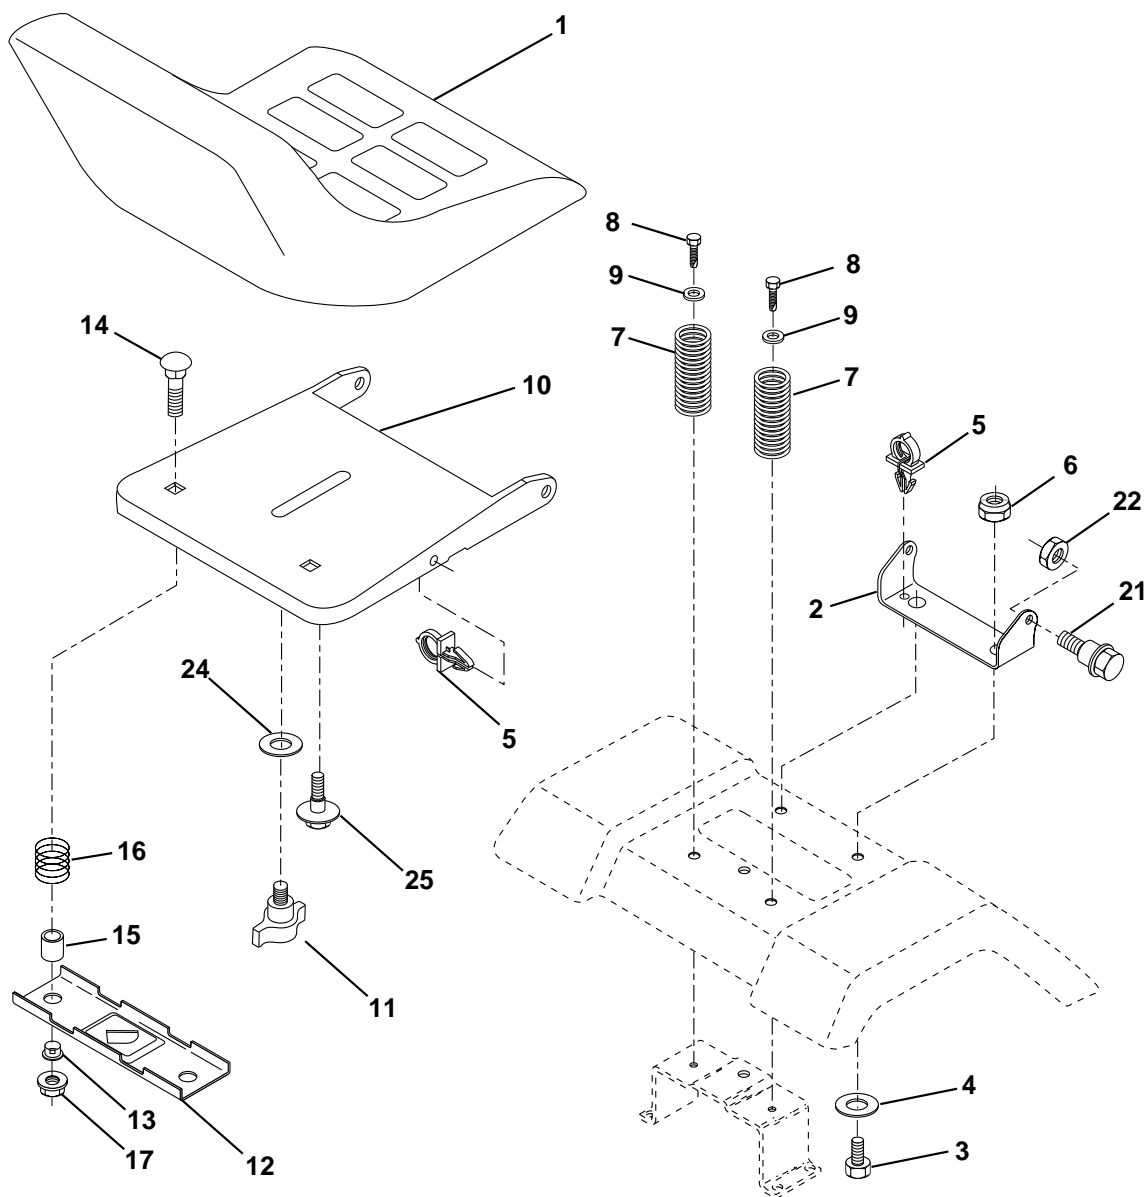

REPAIR PARTS

TRACTOR - MODEL NO. YT130 (HEYT130K), PRODUCT NO. 954 17 00-27
SEAT ASSEMBLY

KEY NO.	PART NO.	DESCRIPTION
1	532140839	Seat
2	532140551	Bracket Pivot Seat 8 720
3	874760616	Bolt Fin Hex 3/8-16unc X 1
4	819131610	Washer 13/32 X 1 X 10 Ga
5	532145006	Clip Push-In
6	873800600	Nut Hex w/Ins. 3/8-16 Unc
7	532124181	Spring Seat Cprsn 2 250 Blk Zi
8	817060616	Screw 3/8-16 X 1-1/2
9	819131614	Washer 13/32 X 1 X 14 Ga.
10	532155925	Pan Seat
11	532166369	Knob Seat

KEY NO.	PART NO.	DESCRIPTION
12	532121246	Bracket Mounting Switch
13	532121248	Bushing Snap Blk Nyl 50 Id
14	872050412	Bolt Rdhd Sqnk 1/4-20x1-1/2
15	532134300	Spacer Split 28x 96 Yel Zinc
16	532121250	Spring Cprsn 1 27 Blk Pnt
17	532123976	Nut Lock 1/4 Lge Flg Gr 5 Zinc
21	532153236	Bolt Shoulder 5/16-18 Unc
22	873800500	Nut Hex Lock W/Ins 5/16-18
24	819171612	Washer 17/32 X 1 X 12 Ga.
25	532127018	Bolt Shoulder 5/16-18 X 62

NOTE: All component dimensions given in U.S. inches.
1 inch = 25.4 mm