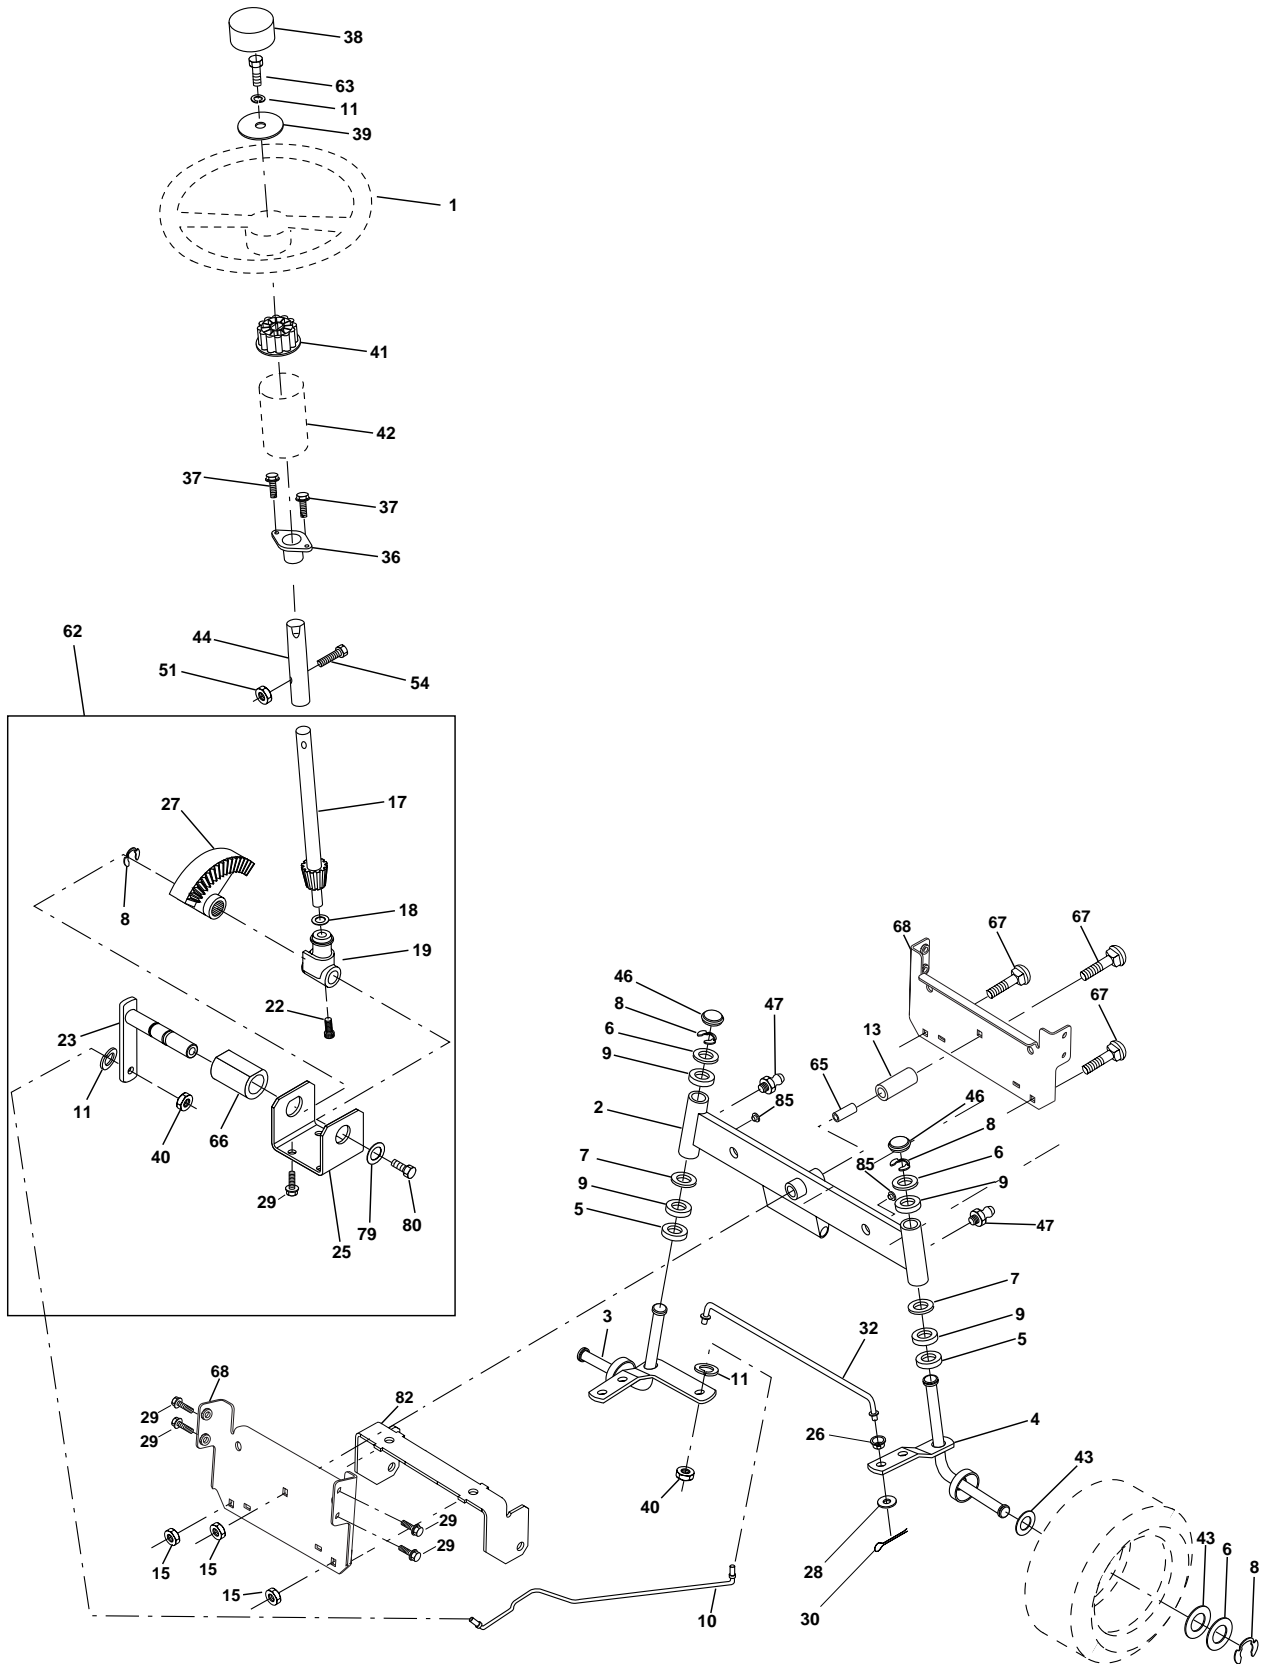

REPAIR PARTS

TRACTOR - MODEL NO. YT130 (HEYT130K), PRODUCT NO. 954 17 00-27
STEERING ASSEMBLY

REPAIR PARTS

TRACTOR - MODEL NO. YT130 (HEYT130K), PRODUCT NO. 954 17 00-27 STEERING ASSEMBLY

KEY NO.	PART NO.	DESCRIPTION
1	532166627	Wheel Steering
2	532154427	Axle Asm STMP Dropped STL
3	532169840	Spindle Asm LH
4	532169839	Spindle Asm RH
5	532124931	Bearing Race Thrust Harden
6	532121748	Washer 25/32 X 1-5/8 X 16 Ga
7	819272016	Washer 27/32 X 1-1/4 X 16 Ga
8	812000029	Ring Klip #t5304-75
9	532124937	Bearing Col Strg Blk
10	532169832	Link Drag
11	810040600	Washer Lock Hvy Hlcl Spr 3/8
13	532136518	Spacer Brg Axle Front
15	532145212	Nut Hex Flange Lock
17	532156546	Shaft Asm Strg
18	532057079	Washer Thrust 515x 750x 033
19	532160395	Support Shaft
22	532165857	Screw Hex
23	532165851	Shaft Asm Pittman
25	532154406	Bracket Steering
26	532126847	Bushing Link Drag Blk LR
27	532136874	Gear Sector
28	819131416	Washer 13/32 X 7/8 X 16 Ga
29	817060612	Screw 3/8-16x3/4
30	876020412	Pin Cotter 1/8 X 3/4 Cad
32	532130465	Rod Tie Wire Form 19 75 Mech
36	532155099	Bushing Strg
37	532152927	Screw
38	532166626	Insert Cap Strg Wh
39	819132411	Washer 13/32 X 1-1/20 x 11 Ga
40	532124701	Lock nut
41	532159945	Adaptor Wheel Strg
42	532169634	Boot Steering Shaft
43	532121749	Washer 25/32 X 1 1/4 X 16 Ga
44	532153720	Extension Steering Shaft LR/LT
46	532121232	Cap Spindle Fr Top Blk
47	532124836	Fitting Grease
51	873800500	Nut Lock Hex w/Ins 5/16-18
54	874780520	Bolt Fin Hex 5/16-18 Unc x 1-1/4
62	532167902	Kit, Steering Assembly Svc
63	874780616	Bolt Fin Hex 3/8-16unc x 1 Gr. 5
65	532160367	Spacer Brace Axle
66	532154404	Bearing Arm Pittman
67	872110618	Bolt, Rdhd Sqnk 3/8-16 x 2-1/4
68	532169827	Axle, Brace
79	819132012	Washer 13/32 x 1-1/4 x 12 Ga
80	874950612	Bolt Hex Nylon 3/8-16 x 3/4
82	532169635	Bracket Susp Chassis Front
85	532133835	Fastener Christmas Tree

NOTE: All component dimensions given in U.S. inches.
1 inch = 25.4 mm.