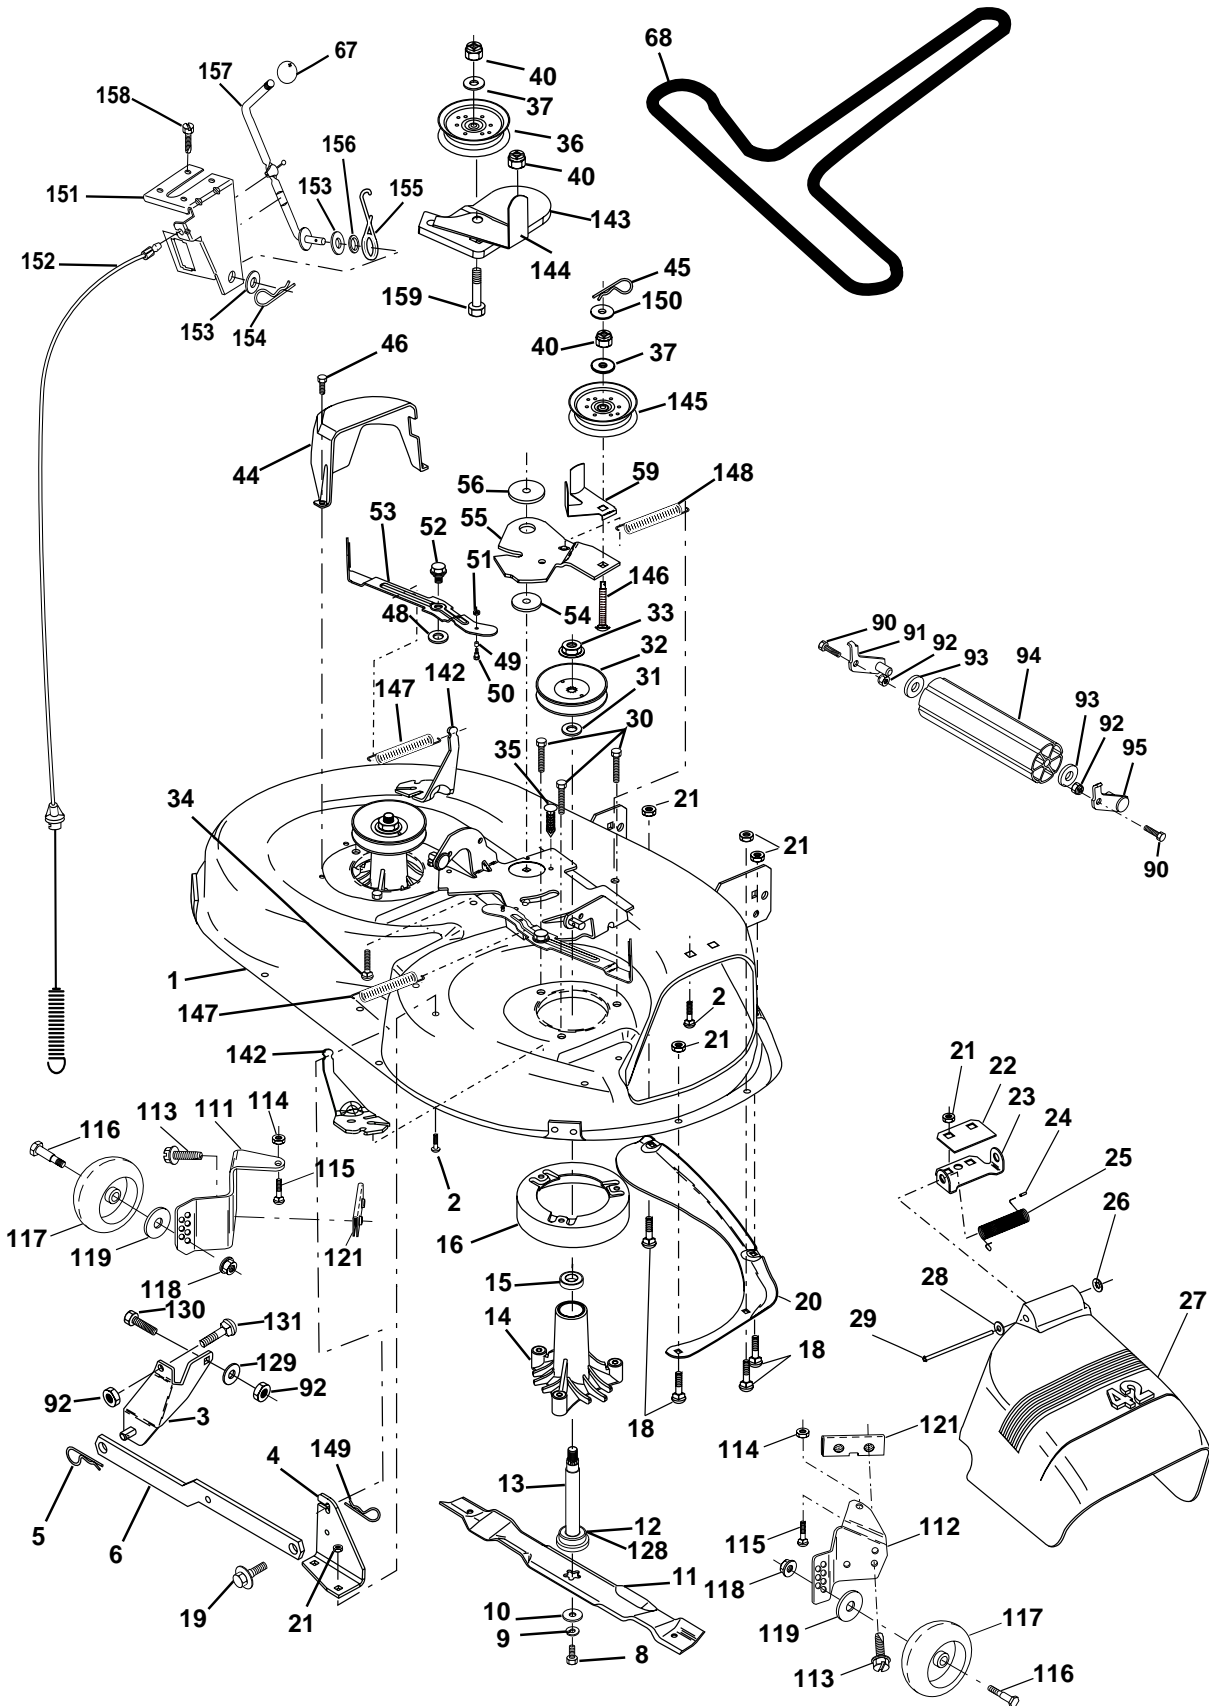

REPAIR PARTS

TRACTOR - MODEL NO. YT130 (HEYT130K), PRODUCT NO. 954 17 00-27
MOWER DECK

REPAIR PARTS

TRACTOR - MODEL NO. YT130 (HEYT130K), PRODUCT NO. 954 17 00-27
MOWER DECK