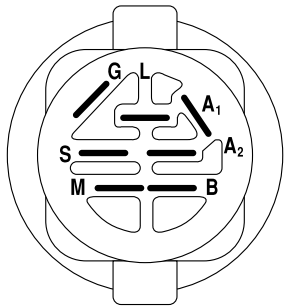

TRACTOR - MODEL NO. YT130 (HEYT130K), PRODUCT NO. 954 17 00-27 SCHEMATIC

IGNITION SWITCH

POSITION	CIRCUIT	"MAKE"
OFF	M+G+A1	NONE
RUN/LIGHT	B+A1	A2+L
RUN	B+A1	NONE
START	B + S + A1	NONE

NOTE
YOUR TRACTOR IS EQUIPPED WITH A SPECIAL ALTERNATOR SYSTEM. THE LIGHTS ARE NOT CONNECTED TO THE BATTERY, BUT HAVE THEIR OWN ELECTRICAL SOURCE. BECAUSE OF THIS, THE BRIGHTNESS OF THE LIGHTS WILL CHANGE WITH ENGINE SPEED. AT IDLE THE LIGHTS WILL DIM. AS THE ENGINE IS SPEEDED UP, THE LIGHTS WILL BECOME THEIR BRIGHTEST.

NON-REMOVABLE CONNECTIONS

REMOVABLE CONNECTIONS

WIRING INSULATED CLIPS

NOTE: IF WIRING INSULATED CLIPS WERE REMOVED FOR SERVICING OF UNIT, THEY SHOULD BE REPLACED TO PROPERLY SECURE YOUR WIRING.