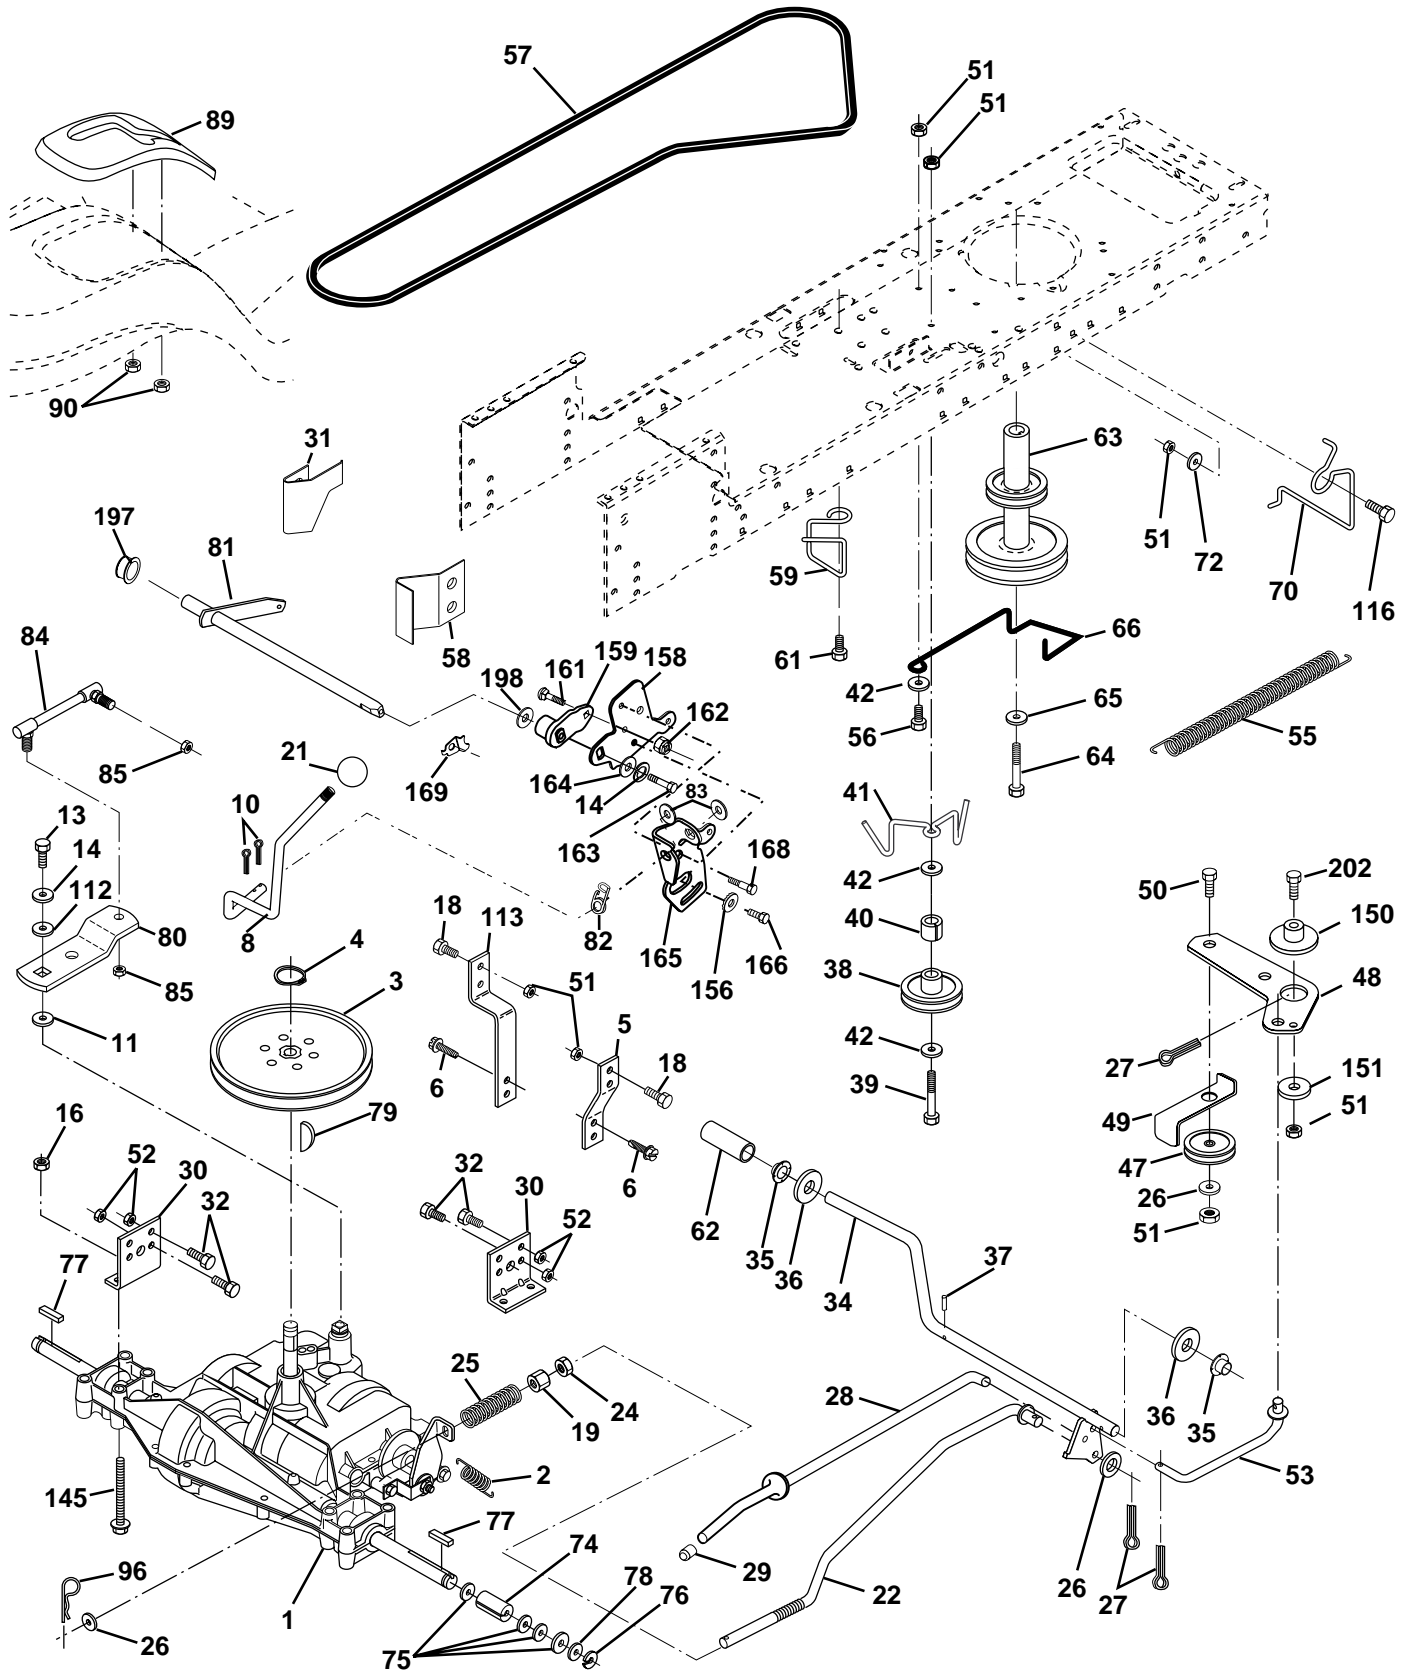

REPAIR PARTS

TRACTOR - MODEL NO. YT130 (HEYT130K), PRODUCT NO. 954 17 00-27
DRIVE

REPAIR PARTS

TRACTOR - MODEL NO. YT130 (HEYT130K), PRODUCT NO. 954 17 00-27
DRIVE

KEY NO.	PART NO.	DESCRIPTION	KEY NO.	PART NO.	DESCRIPTION
1	-----	Transaxle (Order Parts From Engine Manufacturer) Peerless 206-545C	59	532169595	Keeper Belt Span Ctr
2	532146682	Spring Return Brake T/a Zinc	61	817060612	Screw 3/8-16x3/4
3	532123666	Pulley Transaxle 18" tires	62	532123533	Cover Pedal Deluxe
4	812000028	Ring Retainer# 5100-62	63	532140186	Engine Pulley LT/YT
5	532121520	Strap Torque 30 Degrees	64	871170764	Bolt Hex
6	817060512	Screw Thdrol 5/16-18 X 3/4 TYT	65	810040700	Washer Lock Hvy Hlcl Spr 7/16
8	532165866	Rod Shift Fender Adjust STLT	66	532154778	Keeper Belt Engine Foolproof
10	876020416	Pin Cotter 1/8 X 1 Cad	70	532134683	Guide Belt Mower Drive RH
11	532105701	Washer Plate Shf 388 Sq Hole	72	819132012	Washer 13/32 X 1-1/4 X 12 Ga
13	874550412	Bolt 1/4-28 Unf Gr 8 W/Patch	74	532137057	Spacer Axle
14	810040400	Washer Lock Hvy Helical 1/4	75	532121749	Washer 25/32 X 1 1/4 X 16 Ga
16	873800500	Nut Lock Hx W/Ins 5/16-18 Unc Pl	76	812000001	E-ring#5133-75
18	874780616	Bolt, Fin Hex 3/8-16 UNC x 1 Gr. 5	77	532123583	Key Square 2 0 X 1845/ 1865
19	873800600	Nut Lock 3/8-16 Unc	78	532121748	Washer 25/32 X 1-5/8 X 16 Ga
21	532121274	Knob	79	532125096	Key Woodruff #9 3/16 x 3/4
22	532130804	Rod Brake Blk Zinc 26 840	80	532131486	Arm Shift
24	873350600	Nut Hex Jam 3/8-16 Unc	81	532165594	Shaft Asm Cross Tapered DA/R 18"
25	532106888	Spring Rod Brake 2 00 Zinc	82	532165711	Spring Torsion T/a
26	819131316	Washer 13/32 X 13/16 X 16 Ga	83	819171216	Washer 17/32 X 3/4 X 16 Ga
27	876020412	Pin Cotter 1/8 X 3/4 Cad	84	532166228	Transaxle Link
28	532145204	Rod Brake Parking LT/YT	85	532150360	Nut Lock Center 1/4 - 28 FNTHD
29	532071673	Cap Brake Parking Black	89	532166561	Console Shift STLT
30	532130807	Bracket Mtg Transaxle	90	532124346	Nut Self-thd Wsh-hd 1/4 Zinc
31	532127275	Keeper Belt LH LT 14 Ga	96	532124788	Retainer Spring 1"
32	874760512	Bolt Hex Hd 5/16-18unc X 3/4	112	819091210	Washer 9/32 x 3/4 x 10 Ga.
34	532155071	Shaft Asm Pedal Foot	113	532127285	Strap Torque LT
35	532120183	Bearing Nylon Blk 629 Id	116	872110610	Bolt Rdhd Sq Neck 3/8-16 x 1.25
36	819211616	Washer 21/32 X 1 X 16 Ga	145	874490540	Bolt Hex Flg Hd 5/16-18 Gr 5
37	532124963	Pin Roll 3/16 X 1"	150	532165850	Bushing Bellcrank
38	532131494	Pulley Idler Flat	151	819133210	Washer 13/32 x 2 x 10 Ga.
39	872110622	Bolt Rdhd 3/8-16unc X 2-3/4 Gr 5	156	532166002	Washer Srrted 5/16ID x 1.125
40	532124965	Spacer Split 395 X 59 Bzp	158	532165589	Bracket Shift Mount
41	532165838	Keeper Belt Idler Flat	159	532165494	Hub Tapered Flange Shift Lt
42	819131312	Washer 13/32 X 13/16 X 12 Ga	161	872140406	Bolt Rdhd Sqnk 1/4-20 x 3/4 Gr 5
47	532127783	Pulley Idler V Groove Plastic	162	873680400	Nut Crownlock 1/4-20 Unc
48	532154407	Bellcrank Clutch Grnd Drv Stl	163	874780416	Bolt Hex Fin 1/4-20 Unc x 1 Gr 5
49	532123205	Retainer Belt Style Spring	164	819091010	Washer 5/8 x .281 x 10 Ga
50	874760624	Bolt Hex Hd 3/8-16unc X 1-1/2	165	532165623	Bracket Pivot Lever
51	873680600	Nut Crownlock 3/8-16 Unc	166	532166880	Screw 5/16-18 x 5/8
52	873680500	Nut Crownlock 5/16-18 Unc	168	532165492	Bolt Shoulder 5/16-18 x .561
53	532105710	Link Clutch	169	532165580	Plate Fastening STLT/CRD
55	532105709	Spring Return Clutch 6 75	197	532169613	Nyliner Snap-In 5/8" ID
56	874760620	Bolt Fin Hx 3/8-16 X 1/4	198	532169593	Washer Nyl 7/8 Id x .105" Hyd
57	531006043	V-Belt Ground Drive 95 25	202	872110612	Bolt Carr Sh 3/8-16 x 1-1/2 Gr 5
58	532127274	Keeper Belt RH LT Pnt/zinc 16g			

NOTE: All component dimensions given in U.S. inches
1 inch = 25.4 mm