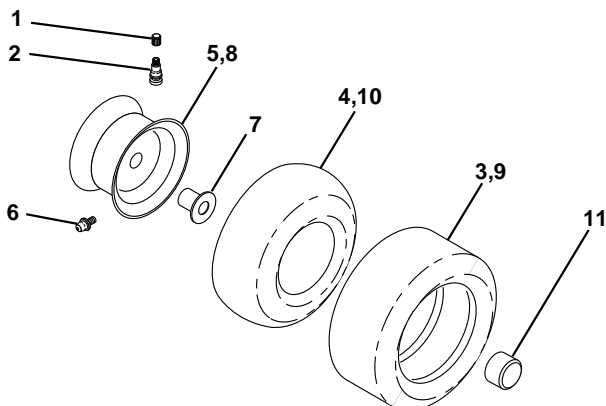

WHEELS & TIRES

KEY NO.	PART NO.	DESCRIPTION
1	532059192	Cap Valve Tire
2	532065139	Stem Valve
3	532106222	Tire F Ts 15 X 6 0 - 6 Service
4	532059904	Tube Front (Service Item Only)
5	532138336	Rim Asm 6" front Silver Service
6	532124957	Fitting Grease (Front Wheel Only)
7	532124959	Bearing Flange (Front Wheel Only)
8	532138337	Rim Asm 8" rear Silver Service
9	532106268	Tire R Ts 18x9 5-8 C Service
10	532124926	Tube Rear (Service Item Only)
11	532104757	Cap Axle Blk 1 50 X 1 00
--	532144334	Sealant, Tire (10 oz. Tube)

NOTE: All component dimensions given in U.S. inches
1 inch = 25.4 mm