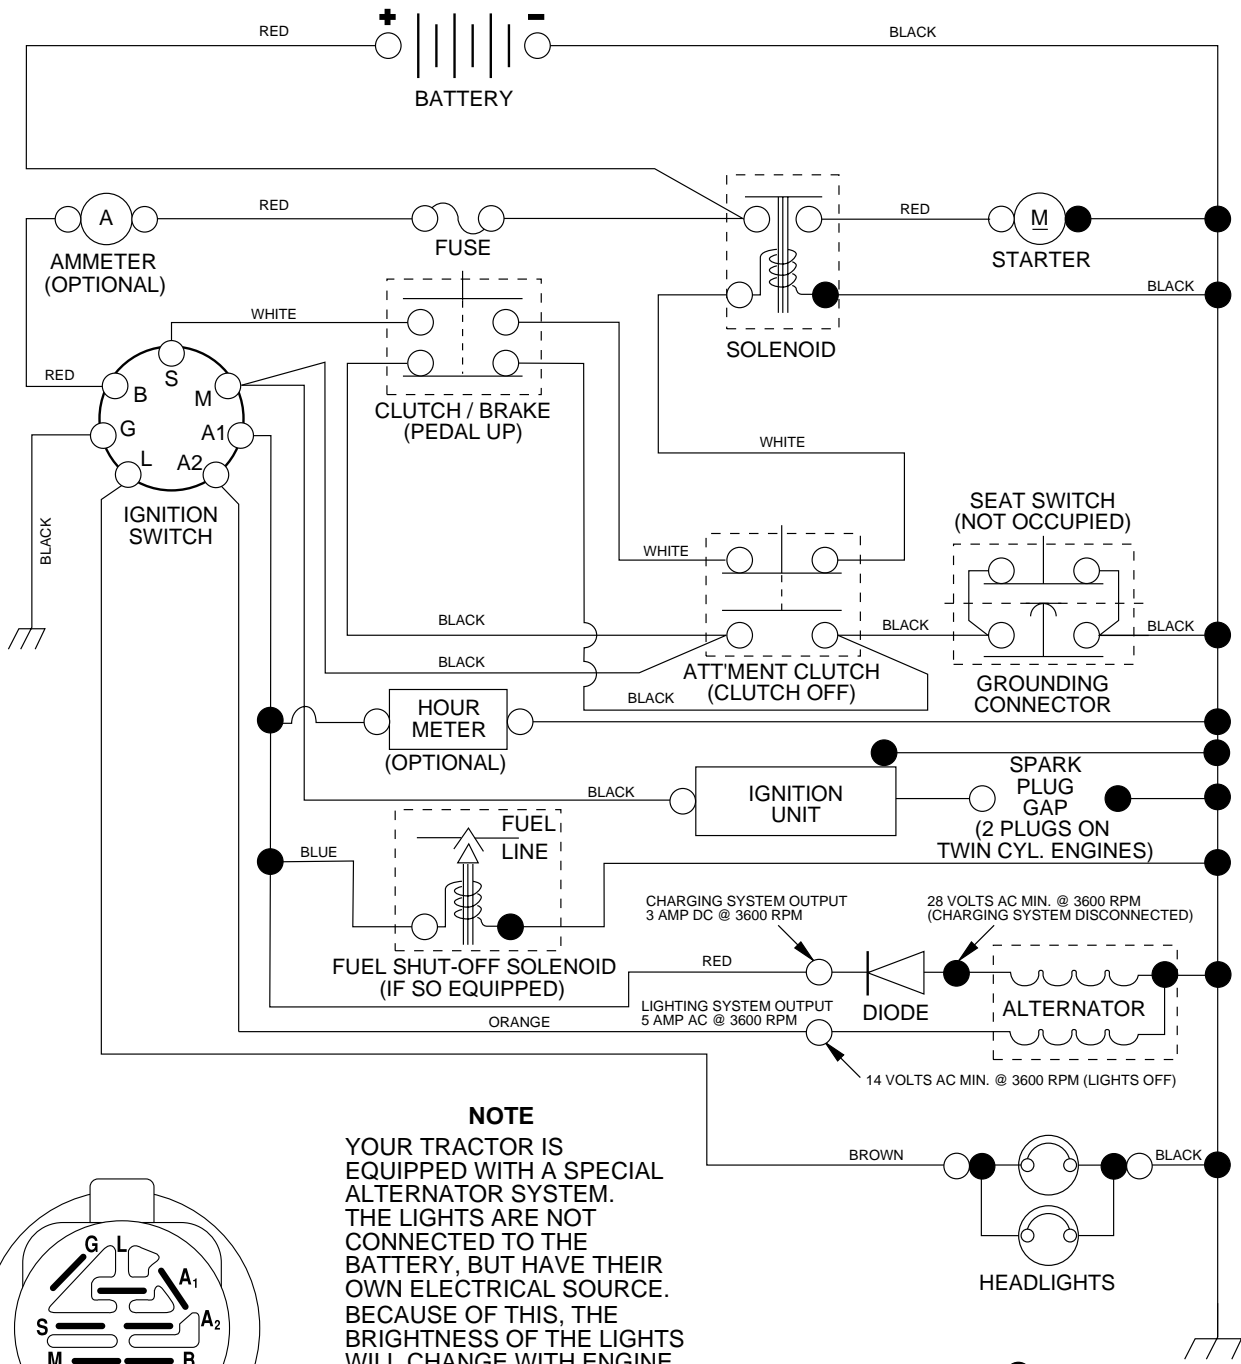

TRACTOR - MODEL NO. YT130 (HEYT130K), PRODUCT NO. 954 17 00-27 SCHEMATIC

IGNITION SWITCH

POSITION	CIRCUIT	"MAKE"
OFF	M+G+A1	NONE
RUN/LIGHT	B+A1	A2+L
RUN	B+A1	NONE
START	B + S + A1	NONE

NOTE
YOUR TRACTOR IS EQUIPPED WITH A SPECIAL ALTERNATOR SYSTEM. THE LIGHTS ARE NOT CONNECTED TO THE BATTERY, BUT HAVE THEIR OWN ELECTRICAL SOURCE. BECAUSE OF THIS, THE BRIGHTNESS OF THE LIGHTS WILL CHANGE WITH ENGINE SPEED. AT IDLE THE LIGHTS WILL DIM. AS THE ENGINE IS SPEEDED UP, THE LIGHTS WILL BECOME THEIR BRIGHTEST.

NON-REMOVABLE CONNECTIONS

REMOVABLE CONNECTIONS

WIRING INSULATED CLIPS

NOTE: IF WIRING INSULATED CLIPS WERE REMOVED FOR SERVICING OF UNIT, THEY SHOULD BE REPLACED TO PROPERLY SECURE YOUR WIRING.