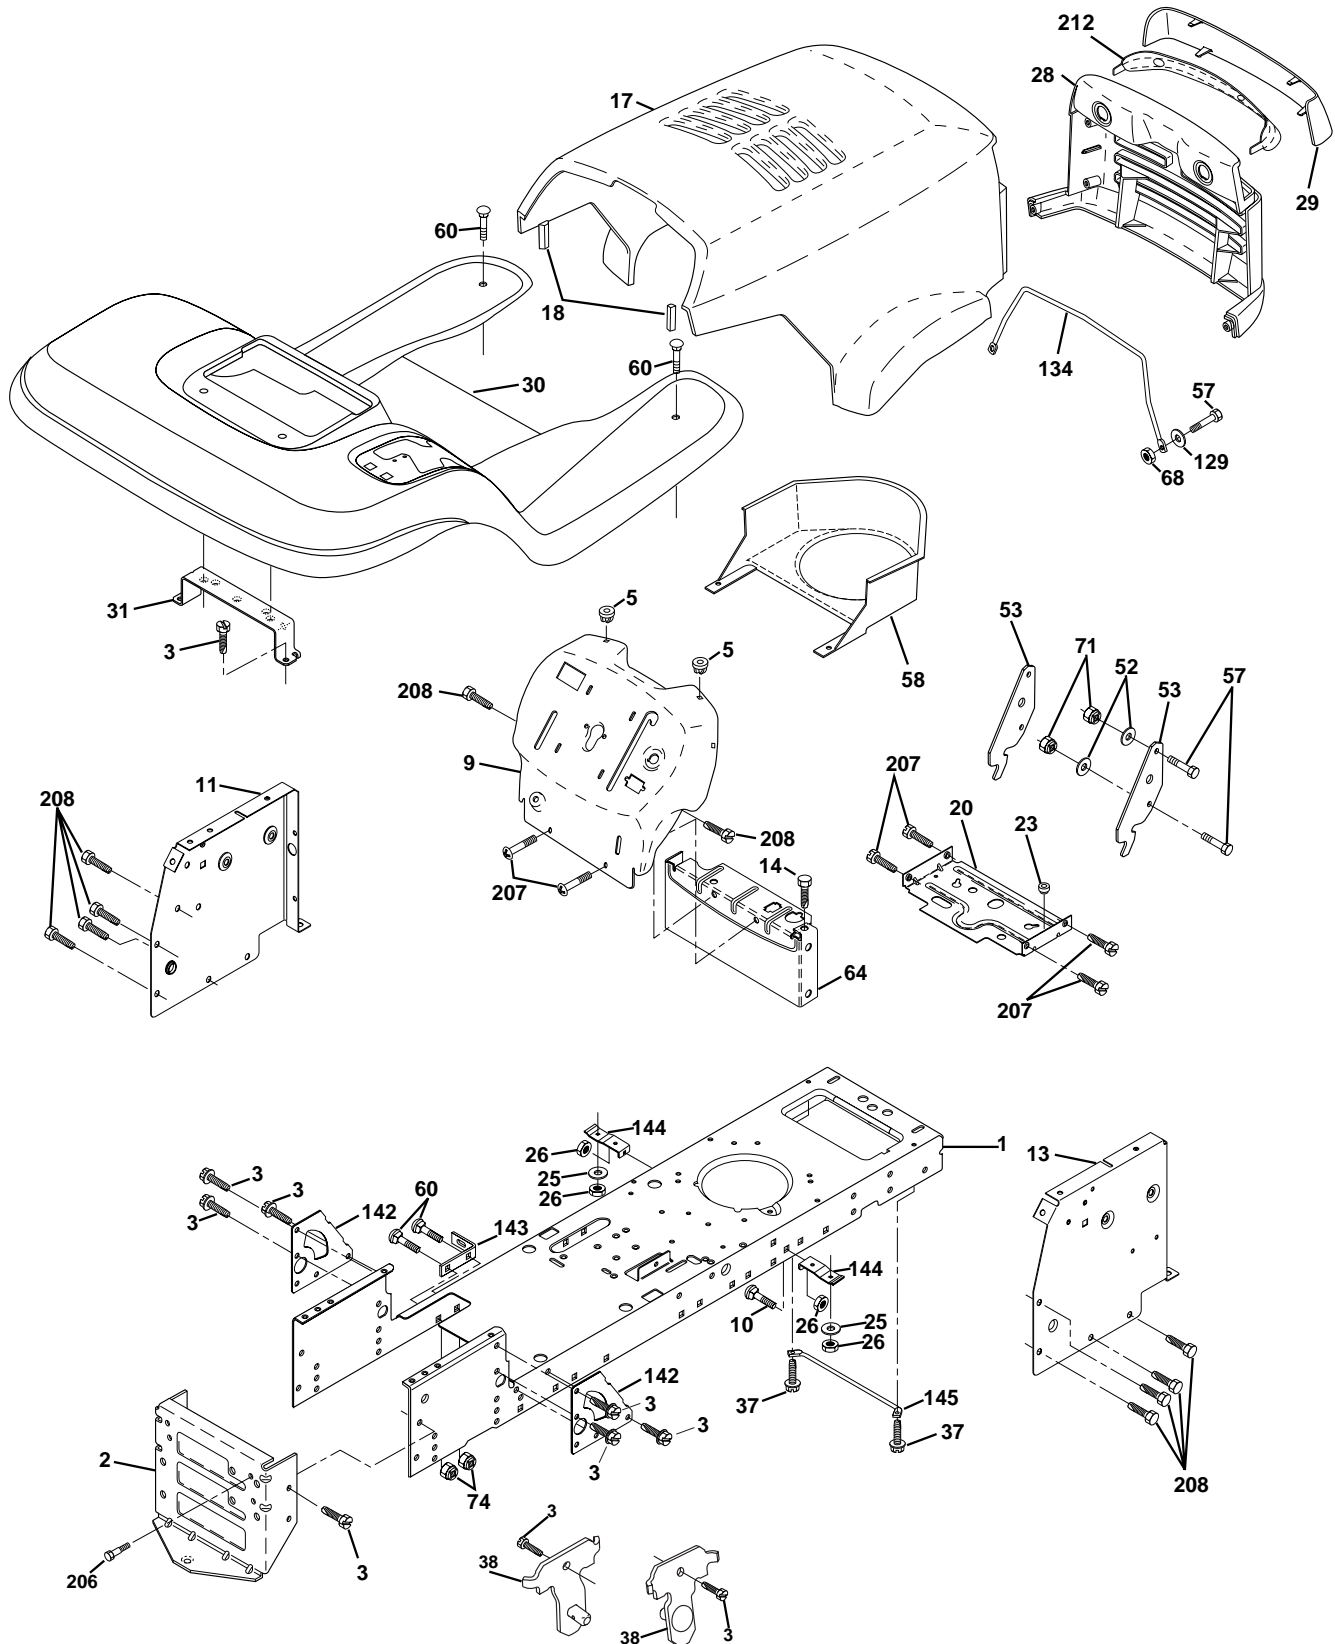

REPAIR PARTS

TRACTOR - MODEL NO. YT130 (HEYT130K), PRODUCT NO. 954 17 00-27
CHASSIS AND ENCLOSURES

REPAIR PARTS

TRACTOR - MODEL NO. YT130 (HEYT130K), PRODUCT NO. 954 17 00-27 CHASSIS AND ENCLOSURES

KEY NO.	PART NO.	DESCRIPTION
1	532169830	Chassis Stamping
2	532169061	Drawbar
3	817060612	Screw 3/8-16x3/4
5	532155272	Bumper Hood/Dash
9	532171853	Dash P/L
10	872140608	Bolt Carriage 3/8-16 x 1
11	532155927	Panel Dash Lh
13	532169195	Panel Dash Rh
17	532165378	Hood LT/PL Husqvarna
18	532126938	Bumper Hood
20	532156437	Plate Mtg Battery Fuel Tank Fr
23	532124028	Bushing
25	819131312	Washer 13/32 X 13/16 X 12 Ga
26	873800600	Nut Lock Hex W/Ins 3/8-16 Unc
28	532165379	Grille LT/PL Husqvarna
29	532165380	Lens LT/PL Husqvarna
30	532171854	Fender Footrest STLT Pnt
31	532139976	Bracket Support Fender
37	817490508	Screw Thdrol 6/16-18 x 1/2 TYT
38	532169834	Bracket, Asm. Pivot, Mower Rear
51	873800400	Nut Lock Hex W/Ins 1/4-20
52	819091416	Washer 9/32 x 7/8 x 16 Ga.
53	532150067	Bracket Pnt. Pick off LT/PL Husqvarna
57	874780412	Bolt Hex 1/4-20 x 3/4
58	532150127	Air Duct Engine P/L
60	872140606	Bolt Rdhd Sqnk 3/8-16unc x 3/4
64	532154798	Dash Lower STLT
68	873510400	Nut keps Hex 1/4-20 unc
71	873680400	Nut Crownlock 1/4-20unc
74	873680600	Nut Crownlock 3/8-16 UNC
129	819091016	Washer 9/32 x 5/8 x 16 Ga.
134	532160219	Rod Support Hood LT/PL Husq.
142	532165867	Plate Reinforcement STLT
143	532154966	Bracket Swaybar Chassis
144	532154207	Bracket Pnt Footrest STLT
145	532156524	Rod Pivot Chassis/Hood
206	532170165	Bolt Shoulder 5/16-18 TT
208	817670608	Screw Thdrol 3/8-16 x 1/2
212	532156195	Insert Lens Reflective
--	532005479	Plug Button

NOTE: All component dimensions given in U.S. inches
1 inch = 25.4 mm