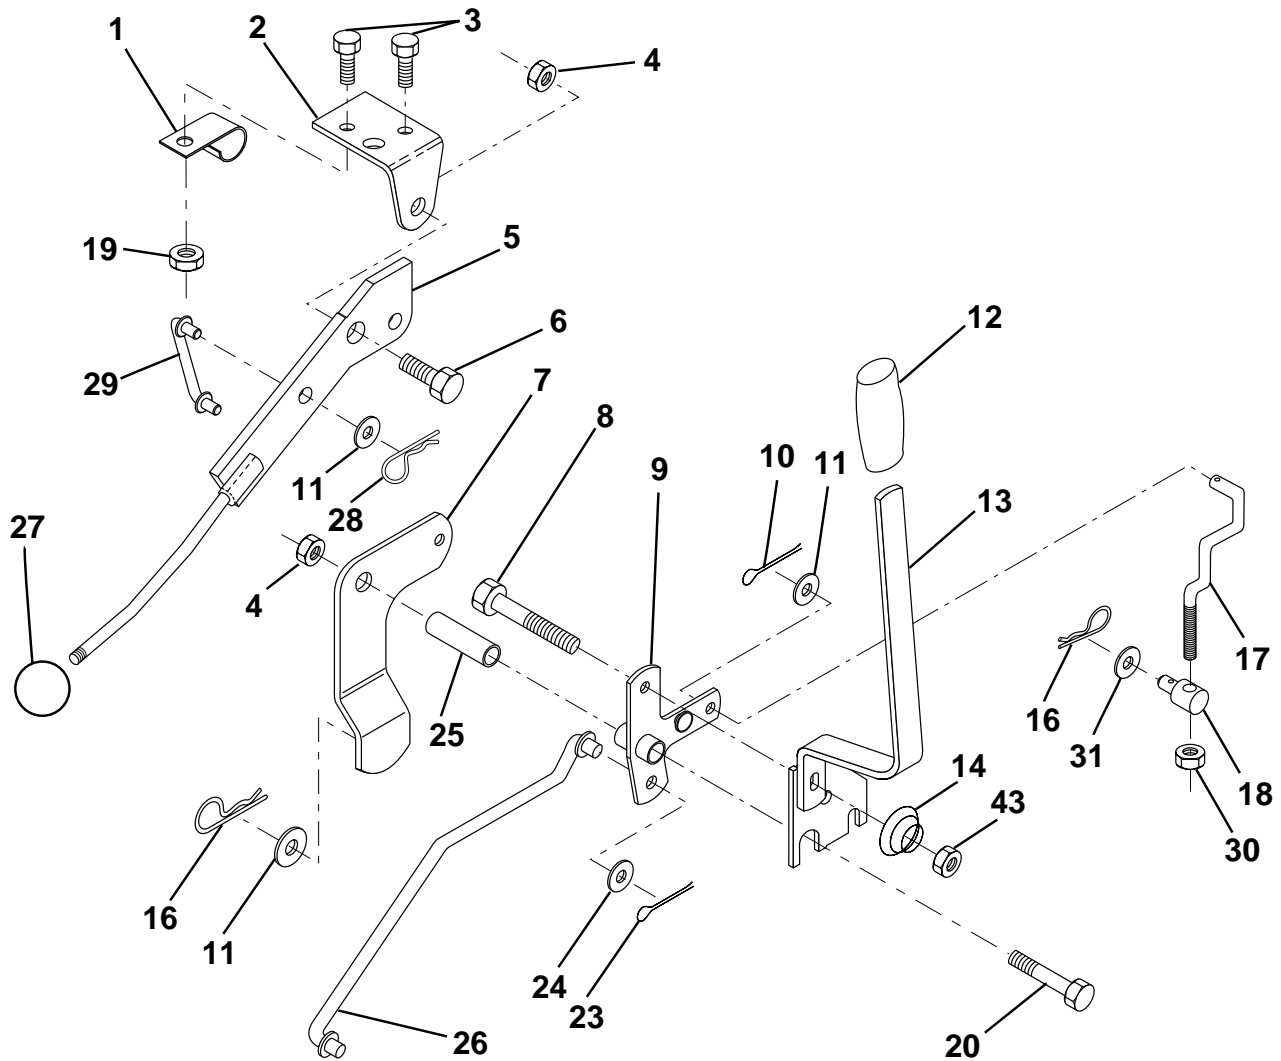

REPAIR PARTS

TRACTOR - - MODEL NO. LTH130 (HE13H36J), PRODUCT NO. 954 82 00 -01
MOWER LIFT LEVER

KEY NO.	PART NO.	DESCRIPTION	KEY NO.	PART NO.	DESCRIPTION
1	532126470	Clip, Insulated	16	532124961	Retainer, Spring
2	532122018	Bracket, Mower Clutch	17	532127359	Link, Front Lift
3	871110408	Bolt, Fin. Hex 1/4-20 UNC x 1/2	18	532142028	Trunnion, Threaded 3/8-16
4	873680600	Nut, Crownlock 3/8-16	19	873680400	Nut, Crownlock 1/4-20
5	532145187	Assembly, Clutch Lever	20	874760644	Bolt, Fin. Hex 3/8-16 UNC x 2-3/4
6	532106451	Bolt, Shoulder	23	876020416	Pin, Cotter 1/8 x 1
7	532135371	Assembly, Mower Clutch Arm	24	819171612	Washer 17/32 x 1 x 12 Ga.
8	874760636	Bolt, Hex 3/8-16 UNC x 2-1/4	25	532121933	Tube, Spacer
9	532121930	Assembly, Bellcrank Lift	26	532141470	Rod, Mower Lift
10	876020412	Pin, Cotter 1/8 x 3/4	27	532121466	Knob
11	819131316	Washer 13/32 x 13/16 x 16 Ga.	28	532124788	Retainer, Spring
12	532122027	Grip, Handle	29	532131655	Link, Mower Clutch
13	532139352	Assembly, Lift Handle	30	873350600	Nut, Hex Jam 3/8-16 x 1.30
14	532123496	Spring, Compression	31	819132012	Washer 13/32 x 1-1/4 x 12 Ga.

HARDWARE SHOWN LARGER FOR EASIER IDENTIFICATION