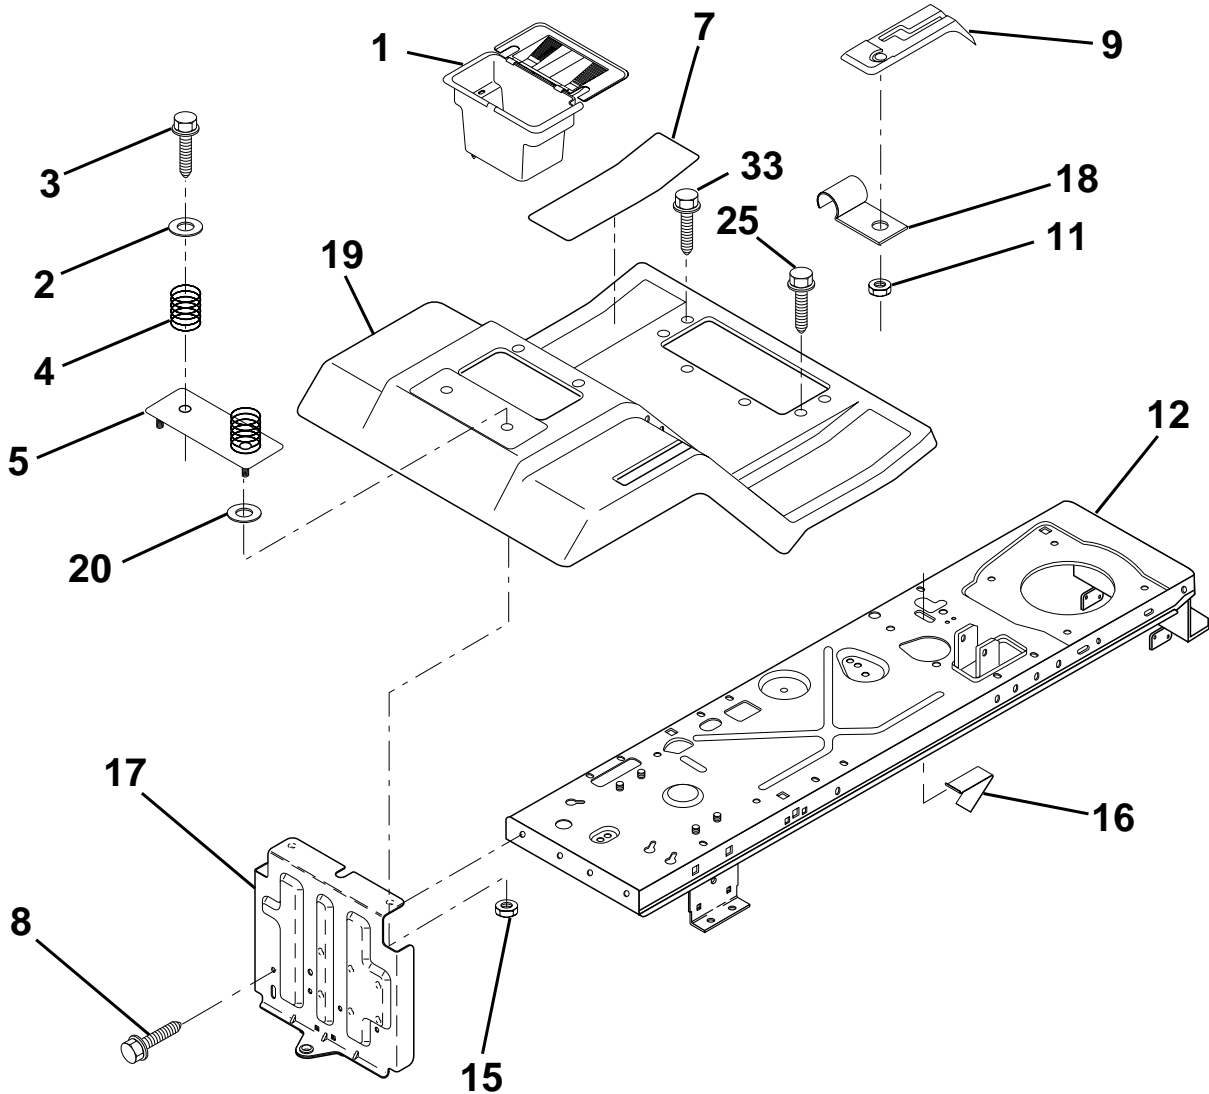

REPAIR PARTS

TRACTOR - - MODEL NO. LTH130 (HE13H36J), PRODUCT NO. 954 82 00 -01
FENDER/CHASSIS

KEY NO.	PART NO.	DESCRIPTION	KEY NO.	PART NO.	DESCRIPTION
1	532156417	Case, Battery	12	532145190	Assembly, Frame
2	819132012	Washer 13/32 x 1-1/4 x 12 Ga.	15	873640400	Nut, Keps 1/4-20 UNC
3	817490612	Screw, Hex Wsh. Thrdrol3/8-16 x 3/4	16	532141736	Switch, Actuator
4	532124181	Spring, Compression, Seat	17	532140782	Drawbar
5	532125142	Plate, Asm. Battery	18	532126470	Clip, Insulated
7	532126700	Pad, Footrest	19	532141393	Fender/Footrest
8	817490512	Screw, Thdrol 5/16-18 x 3/4	20	819091413	Washer 9/32 x 7/8 x 13 Ga.
9	532166614	Console, Shift Control	25	817060514	Screw Tapping 5/16-18 Unc
11	532124346	Nut, Self-Threading, Wsher Hd 3/16	33	817190516	Screw,Hex. S.T.5/16-18 UNC x 1

HARDWARE SHOWN LARGER FOR EASIER IDENTIFICATION