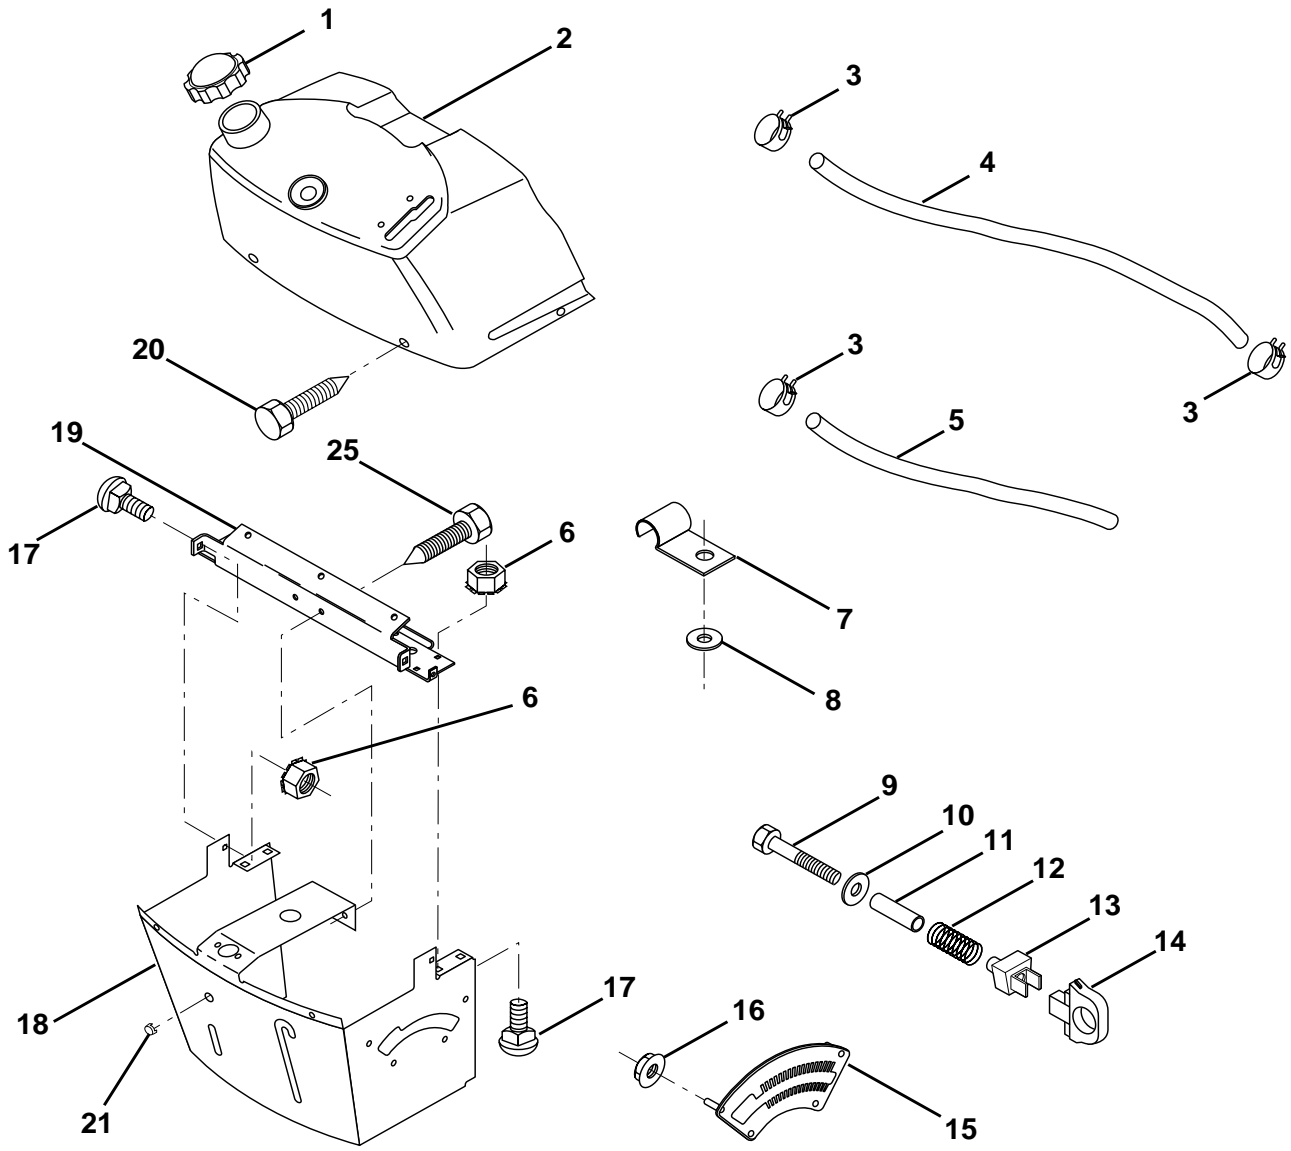

HARDWARE SHOWN LARGER FOR EASIER IDENTIFICATION

REPAIR PARTS

TRACTOR - - MODEL NO. LTH130 (HE13H36J), PRODUCT NO. 954 82 00 -01
SEAT

KEY NO.	PART NO.	DESCRIPTION
1	872050412	Bolt, Carriage 1/4-20 x 1-1/2
2	532140838	Seat
3	532155925	Pan, Seat
4	873800500	Nut, Lock, Hex. w/Ins. 5/16-18
5	532153236	Bolt, Shoulder 5/16-18 UNC
6	532145006	Clip, Push-in, Hinged
7	532166369	Knob, Seat
8	874760616	Bolt, Fin. Hex. 3/8-16 UNC x 1
9	532140551	Bracket, Pivot Seat

KEY NO.	PART NO.	DESCRIPTION
11	819133210	Washer 12/32 x 2 x 10 Ga.
12	873800600	Nut, Lock Hex w/Wsh 3/8-16
15	819171912	Washer, 17/32 x 1-3/16 x 12 Ga.
16	532127018	Bolt, Shoulder
17	532121246	Bracket, Switch Mounting
18	532123976	Nut, Lock, Hex. Large Flange
19	532121248	Bushing, Snap
20	532121250	Spring, Compression
21	532134300	Spacer, Split 28 Id. x .88 Lg.

HARDWARE SHOWN LARGER FOR EASIER IDENTIFICATION

REPAIR PARTS

TRACTOR - - MODEL NO. LTH130 (HE13H36J), PRODUCT NO. 954 82 00 -01
DASH

KEY NO.	PART NO.	DESCRIPTION	KEY NO.	PART NO.	DESCRIPTION
1	532142187	Cap, Fuel	13	532126450	Clip, Height Adjustment
2	532138395	Assembly, Dash & Fuel Tank	14	532126115	Knob, Height Stop
3	532123487	Clamp, Hose	15	532122023	Adjustment, Quadrant Height
4	532008544	Line, Fuel	16	532124346	Nut, Self-Threading 3/16-18
5	532008548	Line, Fuel	17	872110404	Bolt, Carriage 1/4-20 x 1/2 Gr. 5
6	873640400	Nut, Hex, Keps 1/4-20	18	532130745	Support, Assembly Dash
7	532124996	Clip, Fuel Line	19	532134744	Brace, Cross
8	819091216	Washer 9/32 x 3/4 x 16 Ga.	20	817060408	Screw, Self-Tapping 1/4-20 x 1/2
9	874760428	Bolt, Hex, Fin 1/4-20 x 1-3/4	21	532134014	Plug, Dome, Black
10	819091413	Washer 11/32 x 11/16 x 16 Ga.	25	817720410	Screw Hex Thd Cut 1/4-20 x 5/8
11	532121249	Spacer, Split			
12	532003720	Spring			