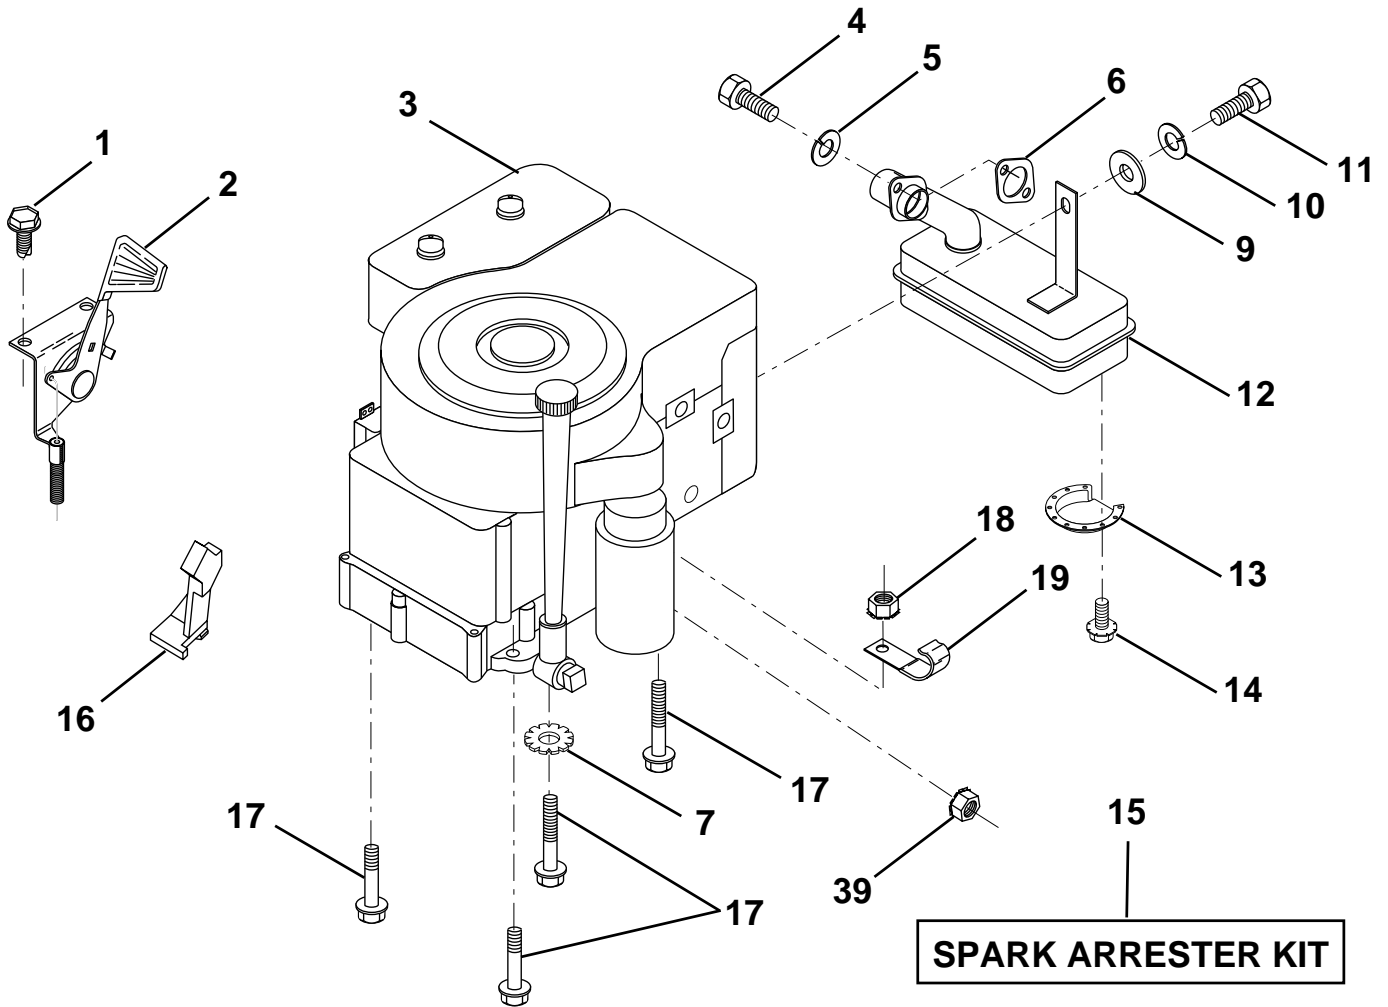

HARDWARE SHOWN LARGER FOR EASIER IDENTIFICATION

REPAIR PARTS

TRACTOR - - MODEL NO. LTH130 (HE13H36J), PRODUCT NO. 954 82 00 -01
BRAKE / REAR MOWER LIFT ASSEMBLY

KEY NO.	PART NO.	DESCRIPTION	KEY NO.	PART NO.	DESCRIPTION
1	532071673	Cap, Plunger	17	812000034	Ring, Klip
2	532123436	Rod, Parking Brake	18	532151332	Spring, Brake Rod
3	532123437	Bracket, Parking Brake	19	873350600	Nut, Hex, Jam 3/8-16 UNC
4	532008156	Cover, Pedal	20	873800600	Nut Lock Hex w/Ins. 3/18-16 UNC
5	532122504	Bracket, Clutch/Brake Pedal, L.H.	21	532144413	Rod, Brake
6	876020312	Pin, Cotter 3/32 x 3/4	22	532144585	Trunnion, Lift
7	819131016	Washer 13/32 x 5/8 x 16 Ga.	24	819132012	Washer 13/32 x 1-1/4 x 12 Ga.
8	817490508	Screw, Hex. Thdrol. 5/16-18 x 1/2	25	532124961	Retainer, Spring
9	876020412	Pin, Cotter 1/8 x 3/4	26	873930600	Nut, Centerlock 3/8-16 UNC
10	819131316	Washer 13/32 x 13/16 x 16 Ga.	27	532127369	Link, Threaded
11	532123543	Rod, Brake, Front	28	532140776	Assembly, Rear Mower Lift
12	532139933	Assembly, Clutch/Brake	29	872110506	Bolt, Carriage 5/16-18 UNC x 3/4
13	532123394	Rod, Clutch	30	873510500	Nut, Keps 5/16-16 UNC
14	532121978	Bracket, Lift Shaft	31	532124660	Retainer, Spring, Zinc
15	532133332	Assembly, Brake Pivot Arm	34	873680600	Nut, Crownlock 3/16-18
16	819251816	Washer 25/32 x 1-1/8 x 16 Ga.			

HARDWARE SHOWN LARGER FOR EASIER IDENTIFICATION

REPAIR PARTS

TRACTOR - - MODEL NO. LTH130 (HE13H36J), PRODUCT NO. 954 82 00 -01
ENGINE

KEY NO.	PART NO.	DESCRIPTION
1	817720410	Screw, Hex, Thd. Cut 1/4-20 x 5/8
2	532133025	Control, Throttle
3	-----	Engine Briggs Model 28R707 (Order parts from engine manufacturer)
4	871070512	Screw, Hex. Hd. Cap 5/16- 18 x 3/4
5	810040500	Washer, Lock, Heavy Helical Spring 5/16
6	532165291	Gasket, Exhaust
7	811050600	Washer, Lock Ext. Tooth 3/8
9	819101216	Washer 5/16 x 3/4 x 16
10	810040400	Washer, Lock, Heavy Helical Spring 1/4