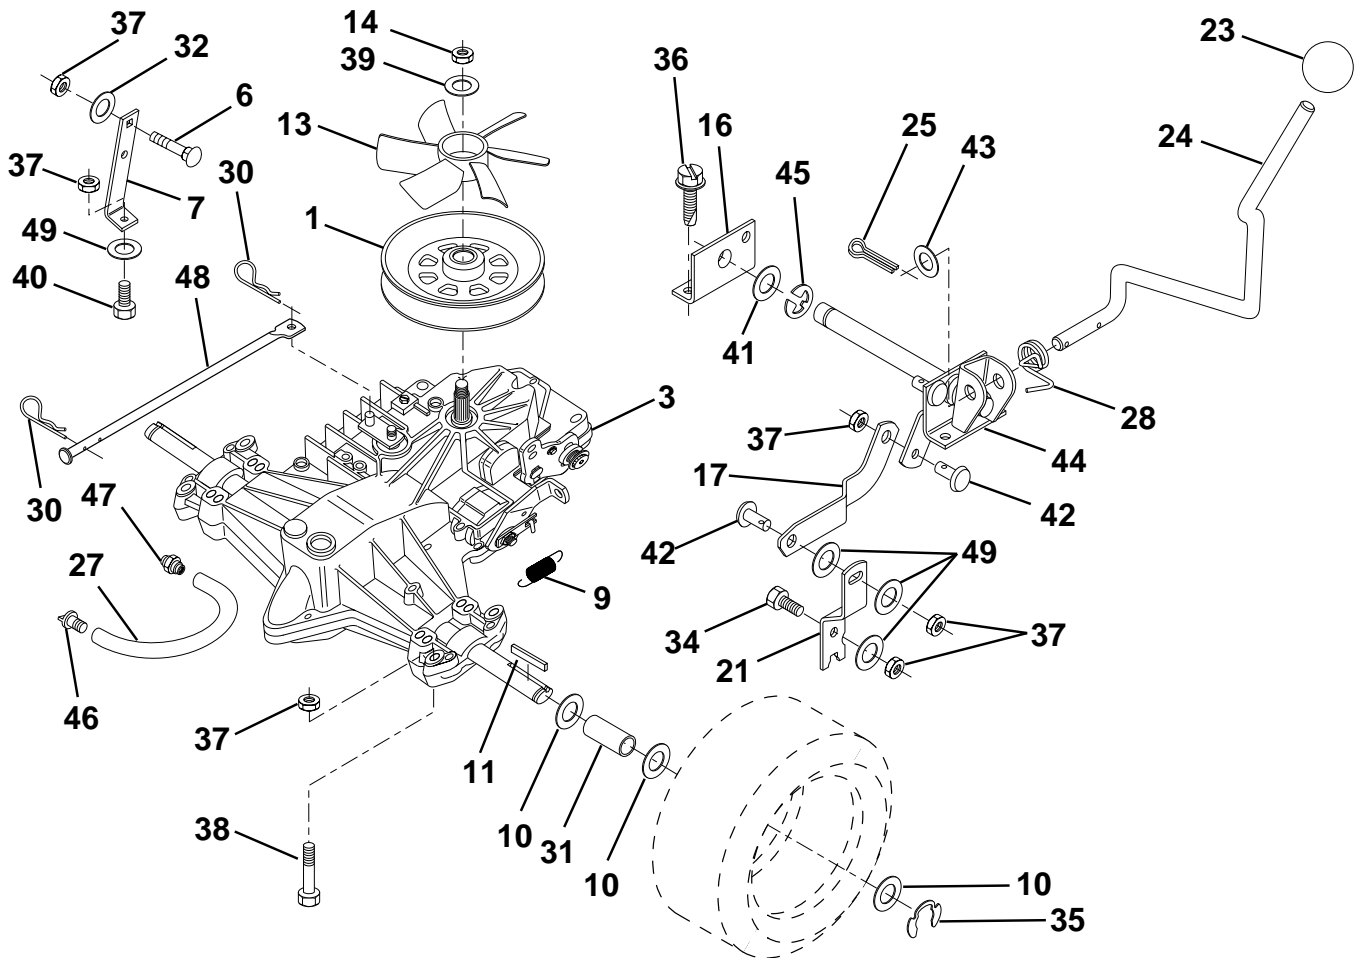

REPAIR PARTS

TRACTOR - - MODEL NO. LTH130 (HE13H36J), PRODUCT NO. 954 82 00 -01
TRANSAXLE

KEY NO.	PART NO.	DESCRIPTION	KEY NO.	PART NO.	DESCRIPTION
1	532140779	Pulley, V-Groove	30	532124788	Retainer, Spring
3	-----	Transaxle, Hydro 0319-0500 (Order parts from transaxle manufacturer)	31	532121199	Spacer
6	872140506	Bolt, Carriage	32	819111116	Washer 11/32 x 11/16 x 16
7	532140774	Strap, Torque	34	874760516	Bolt, Rdhd 5/16-18 x 1
9	532146682	Spring, Brake	35	812000001	E-Ring
10	532121749	Washer 25/32 x 1-1/4 x 16 Gauge	36	817720408	Screw, Thd. Cut 1/4-20 x 1/2
11	532123583	Key, Square	37	873800500	Nut
13	532140778	Fan, Transaxle, Hydro	38	874490540	Bolt, Hex Flghd 5/16-18
14	873750800	Nut, Lock 1/2-20	39	819171912	Washer
16	532140763	Support, Shift Handle	40	874760524	Bolt
17	532140767	Link, Shift	41	819212013	Washer 21/32 x 1-1/4 x 13 Gauge
21	532140773	Lever, Shift	42	532140769	Pin, Pivot
23	532121274	Knob, Shifter	43	819171216	Washer
24	532140765	Rod, Shifter	44	532156047	Pivot Shaft Assembly
25	876020416	Pin, Cotter	45	812000002	E-Ring
27	532142564	Hose, Vent	46	532142917	Cap, Vent Hose
28	532140772	Spring, Torsion	47	532142918	Nipple, Vent Hose
			48	532140912	Actuator, Bypass, Hydro
			49	819111216	Washer

HARDWARE SHOWN LARGER FOR EASIER IDENTIFICATION