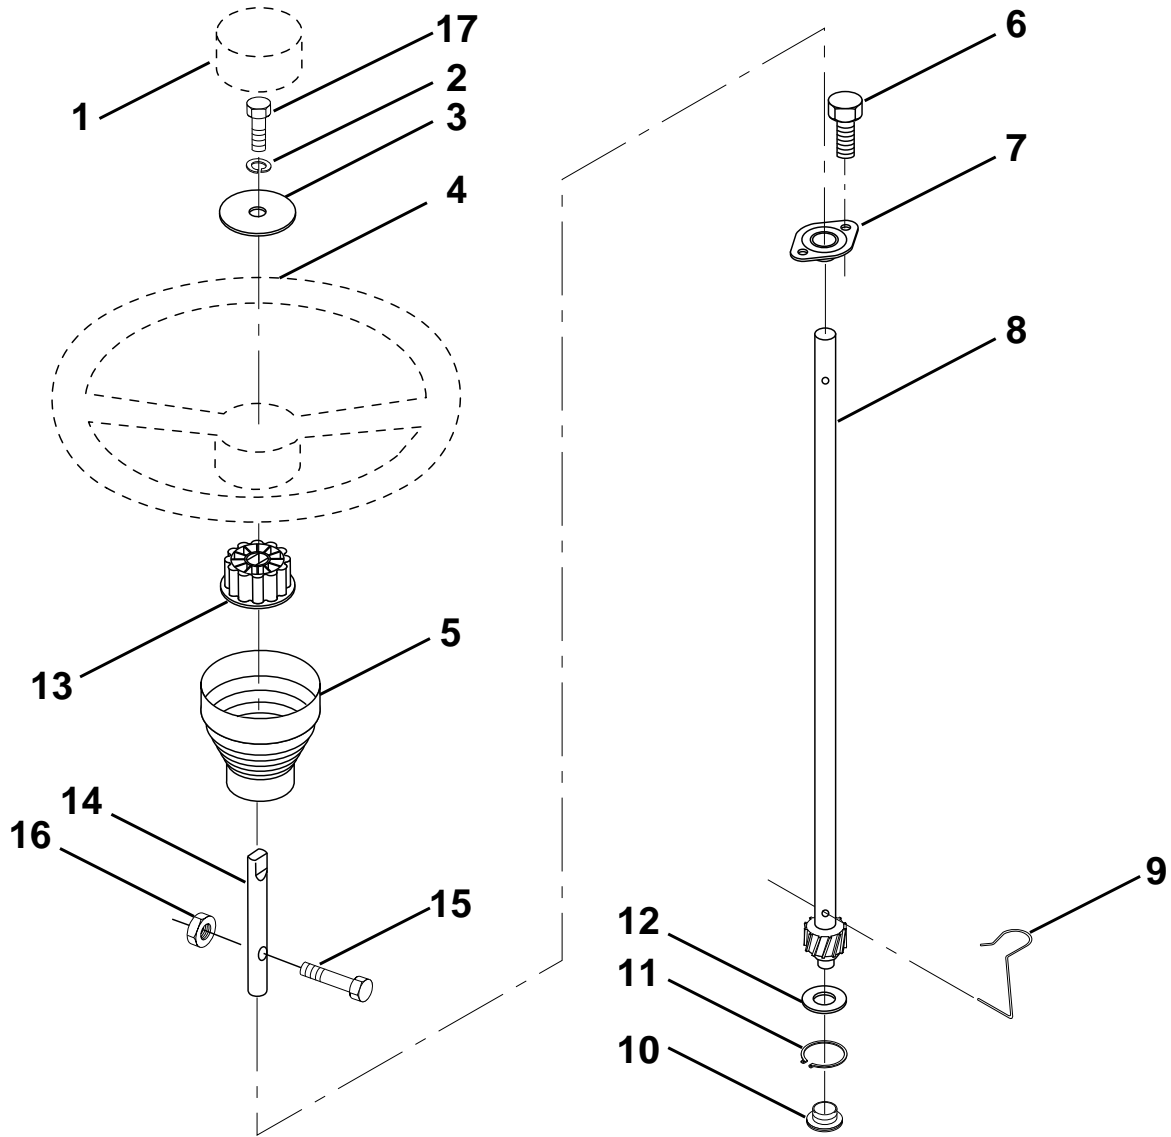

KEY NO.	PART NO.	DESCRIPTION
11	819133210	Washer 12/32 x 2 x 10 Ga.
12	873800600	Nut, Lock Hex w/Wsh 3/8-16
15	819171912	Washer, 17/32 x 1-3/16 x 12 Ga.
16	532127018	Bolt, Shoulder
17	532121246	Bracket, Switch Mounting
18	532123976	Nut, Lock, Hex. Large Flange
19	532121248	Bushing, Snap
20	532121250	Spring, Compression
21	532134300	Spacer, Split 28 Id. x .88 Lg.

HARDWARE SHOWN LARGER FOR EASIER IDENTIFICATION

REPAIR PARTS

TRACTOR - - MODEL NO. LTH130 (HE13H36J), PRODUCT NO. 954 82 00 -01
DASH

KEY NO.	PART NO.	DESCRIPTION	KEY NO.	PART NO.	DESCRIPTION
1	532142187	Cap, Fuel	13	532126450	Clip, Height Adjustment
2	532138395	Assembly, Dash & Fuel Tank	14	532126115	Knob, Height Stop
3	532123487	Clamp, Hose	15	532122023	Adjustment, Quadrant Height
4	532008544	Line, Fuel	16	532124346	Nut, Self-Threading 3/16-18
5	532008548	Line, Fuel	17	872110404	Bolt, Carriage 1/4-20 x 1/2 Gr. 5
6	873640400	Nut, Hex, Keps 1/4-20	18	532130745	Support, Assembly Dash
7	532124996	Clip, Fuel Line	19	532134744	Brace, Cross
8	819091216	Washer 9/32 x 3/4 x 16 Ga.	20	817060408	Screw, Self-Tapping 1/4-20 x 1/2
9	874760428	Bolt, Hex, Fin 1/4-20 x 1-3/4	21	532134014	Plug, Dome, Black
10	819091413	Washer 11/32 x 11/16 x 16 Ga.	25	817720410	Screw Hex Thd Cut 1/4-20 x 5/8
11	532121249	Spacer, Split			
12	532003720	Spring			

HARDWARE SHOWN LARGER FOR EASIER IDENTIFICATION

REPAIR PARTS

TRACTOR - - MODEL NO. LTH130 (HE13H36J), PRODUCT NO. 954 82 00 -01
STEERING WHEEL

KEY NO.	PART NO.	DESCRIPTION
1	532124416	Insert, Wheel, Steering
2	810040600	Washer, Lock Hvy Hlcl
3	819133812	Washer 12/32 x 2-3/8 x 12 Ga.
4	532124415	Wheel, Steering
5	532127396	Sleeve, Steering
6	532152927	Screw, TT #10-32 x 5 x 3/8 Flange
7	532155104	Bushing, Steering
8	532147391	Shaft, Steering
9	532124210	Clip, Steering