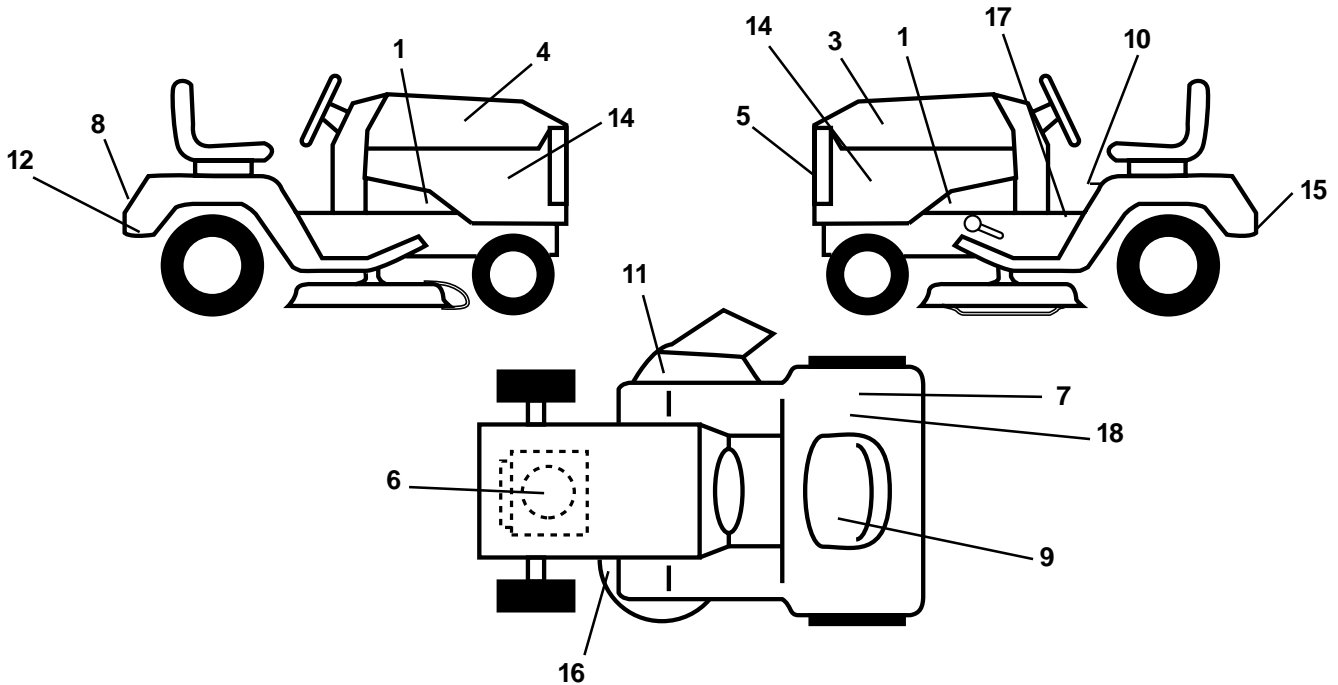

REPAIR PARTS

TRACTOR - - MODEL NO. LTH130 (HE13H36J), PRODUCT NO. 954 82 00 -01
DECALS

KEY NO.	PART NO.	DESCRIPTION
1	532159736	Decal, Chassis Hot Muffler
3	532151355	Decal, Hood, L. H.
4	532151354	Decal, Hood, R. H.
5	532150616	Decal, Logo, Grill
6	532170848	Decal, Engine
7	532126187	Decal, 100 DBA
8	532150617	Decal, Logo, Fender
9	532145005	Decal, Battery Danger/Poison
10	532145498	Decal, Read Owner's Manual Symbols

KEY NO.	PART NO.	DESCRIPTION
11	532145494	Decal, Cutfinger
12	532141484	Decal, Drawbwr Cntrl
14	532159713	Decal Panel Side B&S Husq.
15	53216259	Decal, Drawbar, Load Limit
16	532136830	Decal, V-Belt Sch.
17	532159739	Decal, Oper. Inst., Sym.
18	532145437	Decal, Europ Stand. CE Tractors
--	532138311	Decal, Height, Adjust
--	532172826	Manual, Operator's (Euro)
--	532172827	Manual, Operator's (Scan)