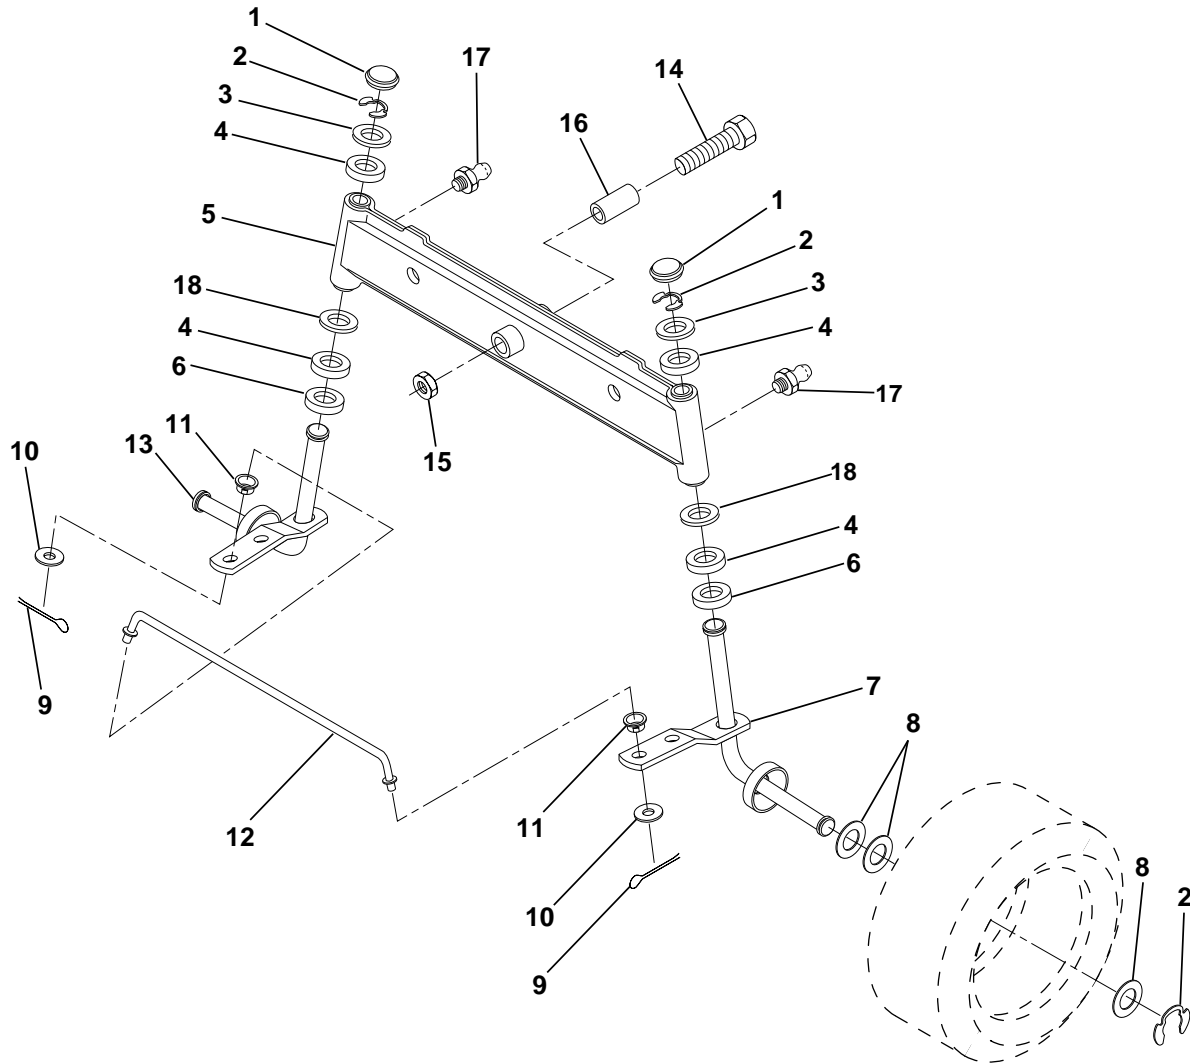

KEY NO.	PART NO.	DESCRIPTION
10	532123438	Bushing, Lower, Steering
11	812000045	Ring, Retaining
12	819211616	Washer 21/32 x 1 x 16 Ga.
13	532100711	Adaptor, Wheel, Steering
14	532153720	Extension Shaft Steering
15	874780520	Bolt, Fin Hex 5/116-18 UNC x 1-1/4
16	873800500	Nut Lock Hex w/Ins 5/16-18 UNC
17	874780616	Bolt Fin Hex 3/8-16unc x 1

HARDWARE SHOWN LARGER FOR EASIER IDENTIFICATION

REPAIR PARTS

TRACTOR - - MODEL NO. LTH130 (HE13H36J), PRODUCT NO. 954 82 00 -01
SECTOR GEAR/AXLE SUPPORT

KEY NO.	PART NO.	DESCRIPTION	KEY NO.	PART NO.	DESCRIPTION
1	532132566	Link, Drag	9	873680800	Nut, Crownlock 3/8-16
2	874780828	Bolt, Fin Hex 1/2-13 x 1-3/4	10	876020412	Pin, Cotter 1/8 x 3/4
3	873680500	Nut, Crownlock 5/16-18	11	819131316	Washer, 13/32 x 13/16 x 16 Ga.
4	873680600	Nut, Crownlock 3/8-16	12	532126847	Bushing
5	532121926	Gear, Sector	13	874760512	Bolt, Hex Hd. 5/16-18 UNC x 3/4
6	532121927	Bushing	14	819111416	Washer 11/32 x 7/8 x 16 Ga.
7	873030800	Nut, Heavy Hex Top Lock 1/2-13 UNC	15	872110606	Bolt, Carriage 3/8-16 UNC x 3/4
8	532126472	Clip, Insulated	16	532137096	Support, Front Axle

HARDWARE SHOWN LARGER FOR EASIER IDENTIFICATION

REPAIR PARTS

TRACTOR - - MODEL NO. LTH130 (HE13H36J), PRODUCT NO. 954 82 00 -01
FRONT AXLE

KEY NO.	PART NO.	DESCRIPTION	KEY NO.	PART NO.	DESCRIPTION
1	532121232	Cap, Spindle	10	819131316	Washer 13/32 x 13/16 x 16 Ga.
2	812000029	Ring, Clip	11	532126847	Bushing
3	532121748	Washer 25/32 x 1-5/8 x 16 Ga.	12	532130465	Rod, Tie
4	532124937	Nyliner	13	532161827	Spindle, L.H. Asm.
5	532142033	Axle, Front	14	874011056	Bolt Hex 5/1-11 x 3-1/2
6	532124931	Bearing, Thrust	15	873901000	Nut, Lock Flange 5/8-11
7	532161826	Spindle, R.H. Asm.	16	532110438	Spacer Bearing Axle
8	532121749	Washer 25/32 x 1-1/4 x 16 Ga.	17	532124836	Fitting Grease
9	876020412	Pin, Cotter 1/8 x 3/4	18	819272016	Washer 27/32 x 1-1/4 x 16 Ga.