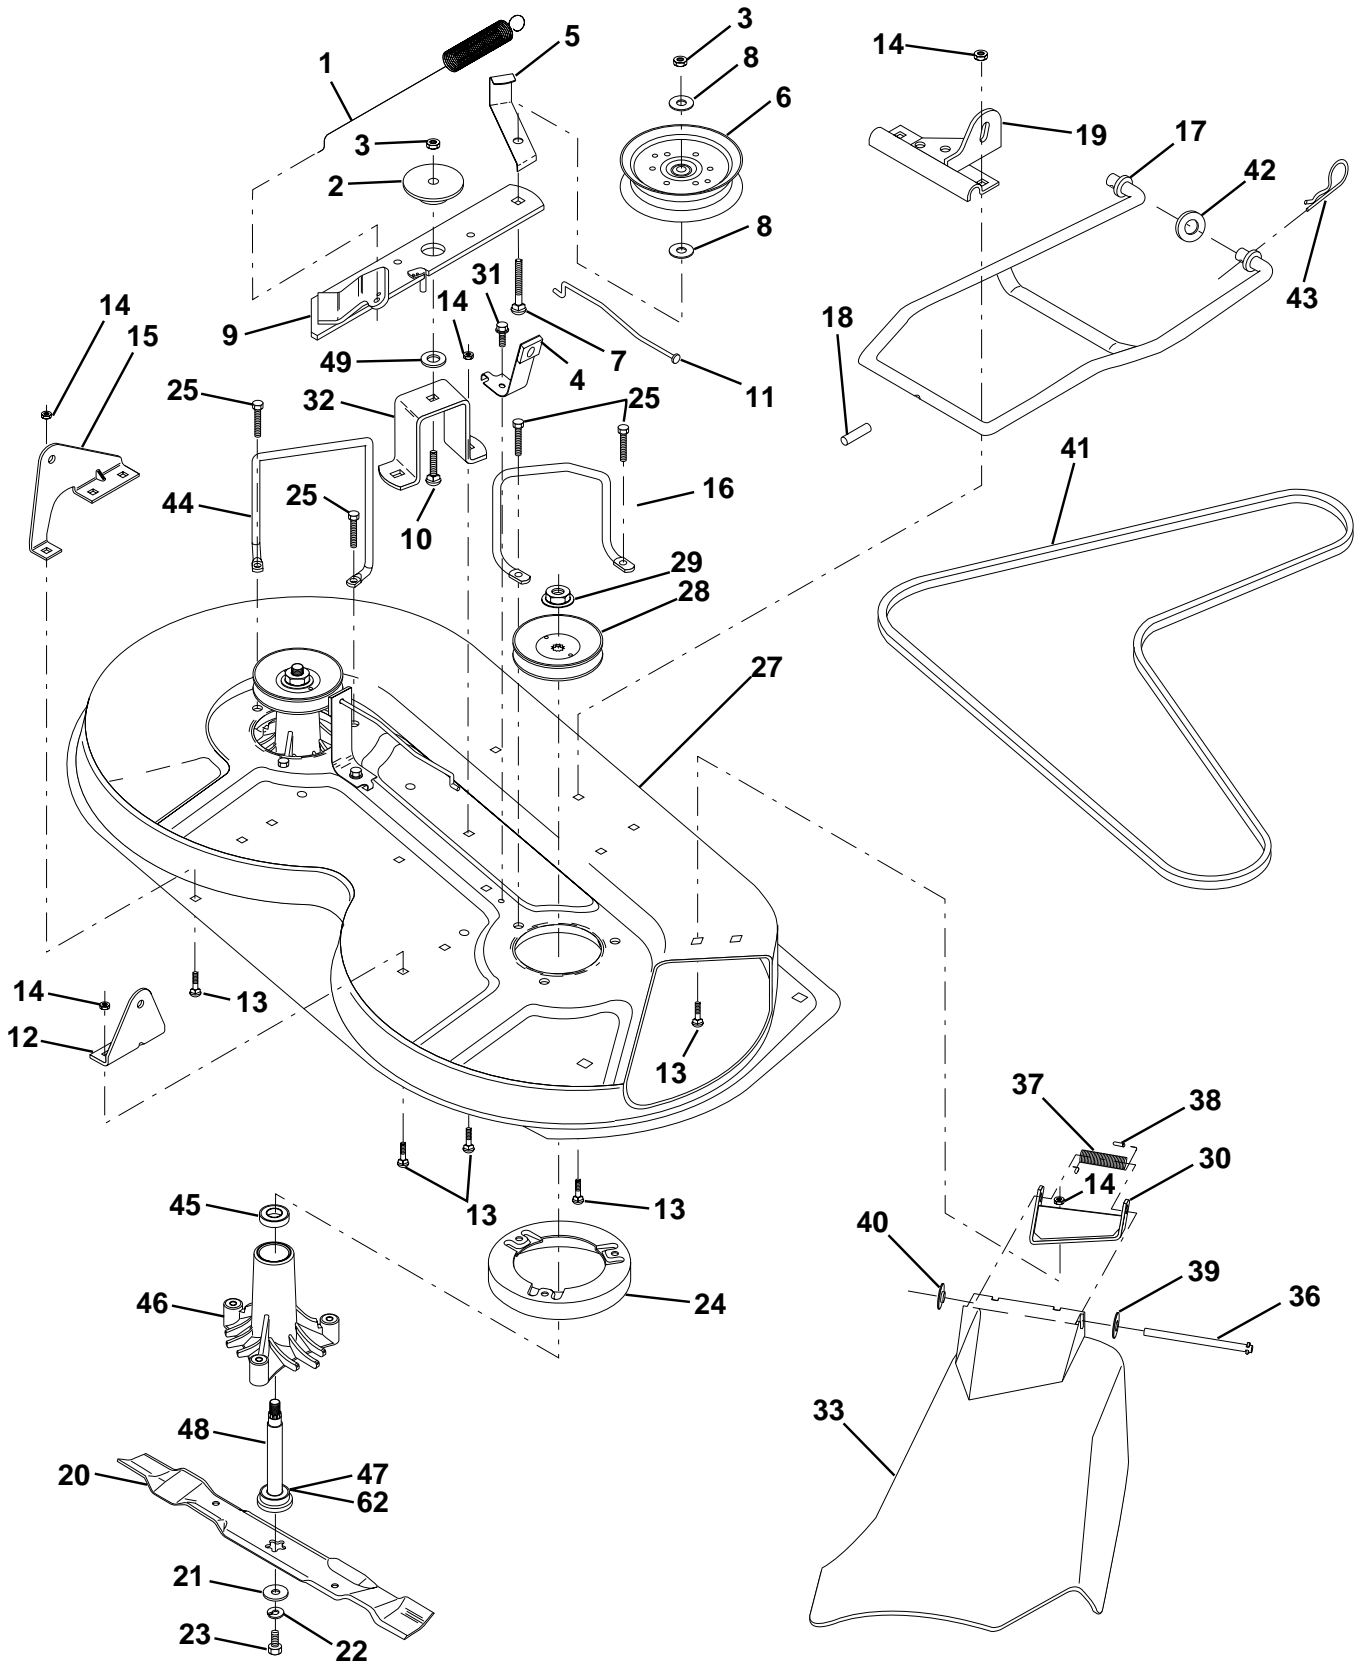

REPAIR PARTS

TRACTOR - - MODEL NO. LTH130 (HE13H36J), PRODUCT NO. 954 82 00 -01
MOWER DECK

REPAIR PARTS

TRACTOR - - MODEL NO. LTH130 (HE13H36J), PRODUCT NO. 954 82 00 -01
MOWER DECK

KEY NO.	PART NO.	DESCRIPTION
1	532140064	Spring, Mower Clutch
2	532165723	Spacer, Retainer
3	873680600	Nut, Crownlock 3/8-16
4	532130840	Brake Asm.
5	532131251	Guide, Belt Idler
6	532121316	Pulley, Flat Idler
7	872110616	Bolt, Carr. 3/8-16 x 1-3/4 Gr. 5
8	819131410	Washer 13/21 x 7/8 x 10 Ga.
9	532127744	Arm Asm., Idler Mower
10	872140610	Bolt, Carriage 3/8-16 x 1-1/4
11	532130841	Rod, Brake
12	532127356	Bracket, Lift R. H. Rear
13	872140506	Bolt, Carriage 5/16-18 x 3/4
14	873680500	Nut, Crownlock 5/16-18
15	532127357	Bracket, Lift L. H. Rear
16	532153298	Keeper, R. H.
17	532128508	Link, Asm. Mower Stabilizer
18	532128511	Pin, Drive
19	532127380	Bracket, Asm. Front
20	531005023	Blade Hi Lift
21	532140296	Washer, Hard
22	810030600	Washer, Lock 3/8
23	532850857	Bolt 3/8-24 x 1-1/4 Gr. 8
24	532140329	Stripper
25	532157722	Screw Thd Rolling Washer Head
27	532156600	Deck Assembly
28	532153531	Pulley, Mandrel
29	532137266	Nut, Flangelock 9/16
30	532136631	Bracket, Asm. Deflector
31	817490508	Screw, Hex Wsh. Thdrol. 5/16-18 x 1/2
32	532122051	Arm, Support Idler Mower
33	532171156	Deflector
36	532121980	Rod, Hinge
37	532123713	Spring, Torsion Deflector
38	532105304	Cap, Sleeve
39	819111016	Washer 11/32 x 5/8 x 16 Ga.
40	532110452	Pushnut
41	531005026	V-Belt
42	819171616	Washer 11/32 x 5/8 16 Ga.
43	532163552	Retainer, Spring
44	532140608	Keeper, L. H.
45	532110485	Bearing
46	532128774	Housing Mandrel Vented
47	532129895	Bearing
48	532137645	Shaft, Mandrel (Includes Key # 47)
49	532133943	Washer Hardened
62	532153390	Washer, Felt
--	532130794	Mandrel Asm. (Includes Key No.'s 22-23, 26, 29 and 45-48)
--	532156866	Deck, Mower Complete

HARDWARE SHOWN LARGER FOR EASIER IDENTIFICATION