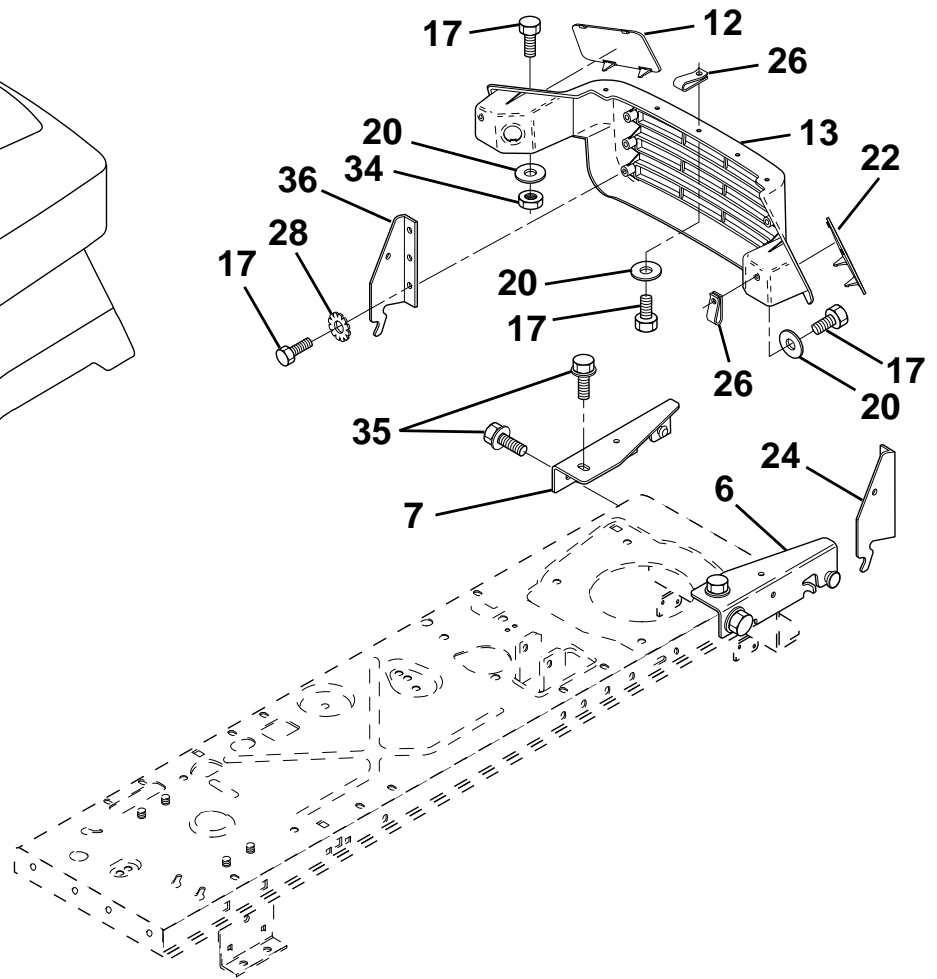

TRACTOR - - MODEL NO. LTH130 (HE13H36J), PRODUCT NO. 954 82 00 -01
HOOD

KEY NO.	PART NO.	DESCRIPTION
6	532140051	Bracket, Asm. Pivot Hood RH
7	532140050	Bracket, Asm. Pivot Hood LH
10	532130850	Brace, Hood
11	532165791	Hood
12	532165794	Lens, LH
13	532165792	Grille
17	874780410	Bolt, Fin Hex 1/4-20 x 5/8
20	819091016	Washer, Flat 1/4

KEY NO.	PART NO.	DESCRIPTION
21	532126938	Bumper, Hood
22	532165793	Lens, RH
23	532139969	Latch, Hood
24	532142873	Bracket, Pivot Hood RH
26	532052921	Clip, Tinnerman
28	811050400	Washer, Lock, Ext. Tooth
34	873680400	Nut, Crownlock 1/4-20
35	817490512	Screw, Thdrol 5/16-28 x 3/4
36	532128445	Bracket, Pivot Hood LH

KEY NO.	PART NO.	DESCRIPTION
11	819133210	Washer 12/32 x 2 x 10 Ga.
12	873800600	Nut, Lock Hex w/Wsh 3/8-16
15	819171912	Washer, 17/32 x 1-3/16 x 12 Ga.
16	532127018	Bolt, Shoulder
17	532121246	Bracket, Switch Mounting
18	532123976	Nut, Lock, Hex. Large Flange
19	532121248	Bushing, Snap
20	532121250	Spring, Compression
21	532134300	Spacer, Split 28 Id. x .88 Lg.

HARDWARE SHOWN LARGER FOR EASIER IDENTIFICATION

REPAIR PARTS

TRACTOR - - MODEL NO. LTH130 (HE13H36J), PRODUCT NO. 954 82 00 -01
DASH

KEY NO.	PART NO.	DESCRIPTION	KEY NO.	PART NO.	DESCRIPTION
1	532142187	Cap, Fuel	13	532126450	Clip, Height Adjustment
2	532138395	Assembly, Dash & Fuel Tank	14	532126115	Knob, Height Stop
3	532123487	Clamp, Hose	15	532122023	Adjustment, Quadrant Height
4	532008544	Line, Fuel	16	532124346	Nut, Self-Threading 3/16-18
5	532008548	Line, Fuel	17	872110404	Bolt, Carriage 1/4-20 x 1/2 Gr. 5
6	873640400	Nut, Hex, Keps 1/4-20	18	532130745	Support, Assembly Dash
7	532124996	Clip, Fuel Line	19	532134744	Brace, Cross
8	819091216	Washer 9/32 x 3/4 x 16 Ga.	20	817060408	Screw, Self-Tapping 1/4-20 x 1/2
9	874760428	Bolt, Hex, Fin 1/4-20 x 1-3/4	21	532134014	Plug, Dome, Black
10	819091413	Washer 11/32 x 11/16 x 16 Ga.	25	817720410	Screw Hex Thd Cut 1/4-20 x 5/8
11	532121249	Spacer, Split			
12	532003720	Spring			