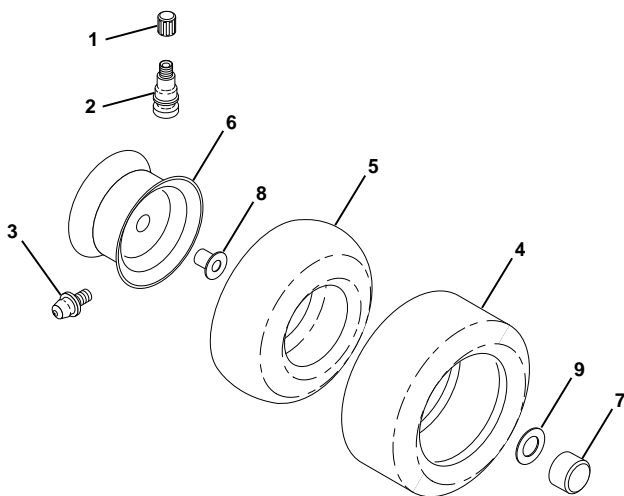

WHEELS & TIRES

KEY NO.	PART NO.	DESCRIPTION
1	532059192	Cap, Valve
2	532065139	Stem, Valve
3	532124957	Fitting, Grease (Front Wheels Only)
4	532137422	Tire, Front
4	532132703	Tire, Rear
5	532059904	Tube, Front (Optional Service Items Only)
5	532008134	Tube, Rear (Optional Service Items Only)
6	532142039	Rim, Front
6	532141652	Rim, Rear
7	532104757	Cap, Hub, Axle
8	532124959	Bearing, Flange
9	532121748	Washer 25/32 x 1-5/8 x 16 Ga.
--	532144334	Sealant, Tire (10 oz. Tube)

NOTE: All component dimensions given in U. S. inches
1 inch = 25.4 mm