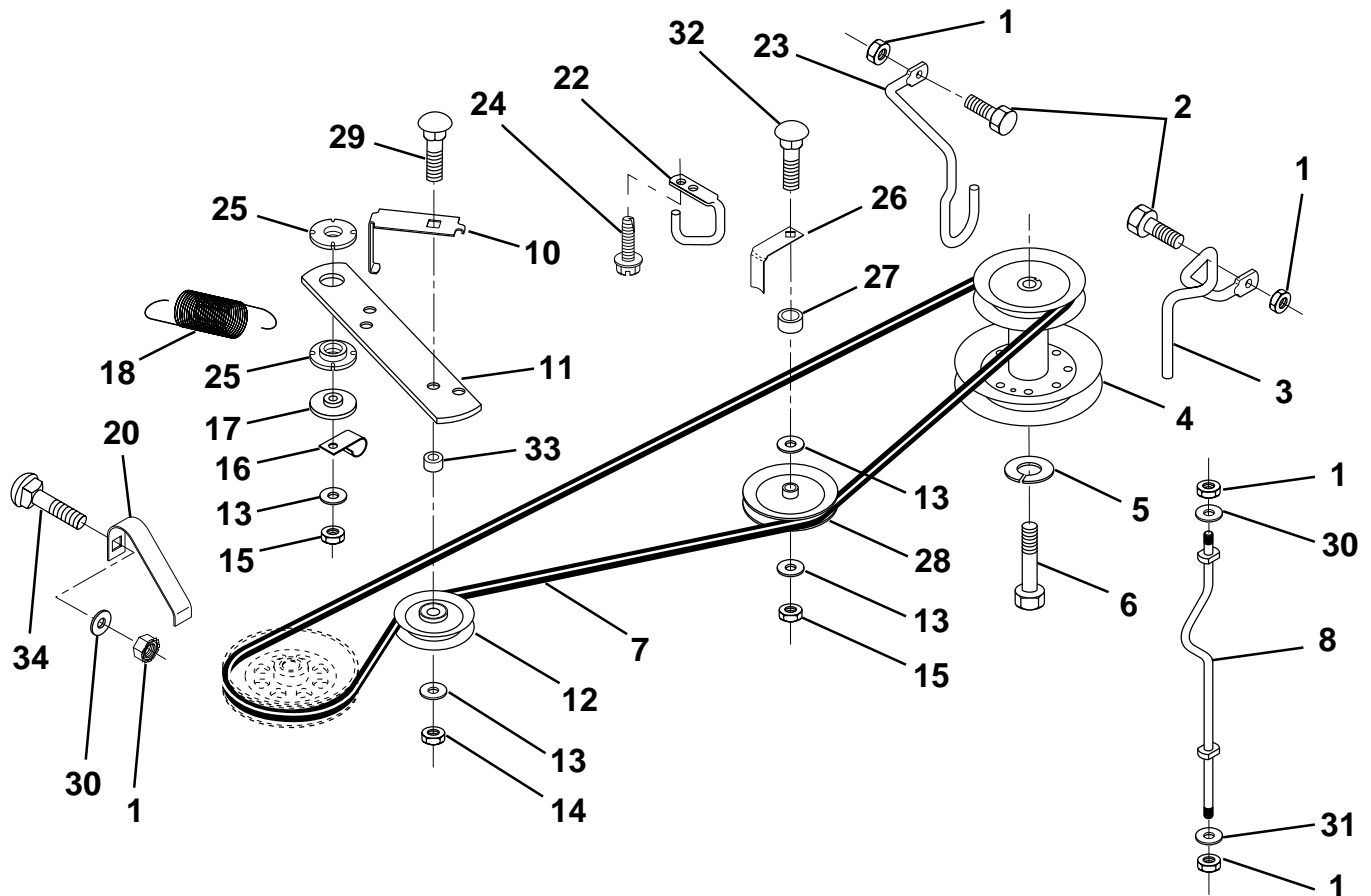

REPAIR PARTS

TRACTOR - - MODEL NO. LTH130 (HE13H36J), PRODUCT NO. 954 82 00 -01
GROUND DRIVE

KEY NO.	PART NO.	DESCRIPTION	KEY NO.	PART NO.	DESCRIPTION
1	873800500	Nut, Lock, Hex. w/Ins. 5/16-18	17	532150932	Spacer, Retainer
2	874760512	Bolt, Hex. Hd 5/16-18 x 3/4	18	532131459	Spring, Extension
3	532141297	Keeper, Belt, Mower Drive, R. H.	20	532140909	Keeper, Belt, L.H.
4	532138029	Pulley, Engine	22	532123404	Keeper, Belt, Frame, Ground Drive
5	810040700	Washer, Lock 7/16	23	532140916	Keeper, Belt, Front, L. H.
6	871170744	Bolt, Hex., 7/16-20 Gr.5	24	817720408	Screw, Thd. Cut 1/4-20 x 1/2
7	531006044	Traction, V-Belt Drive	25	532150935	Bushing, Nylon
8	532140785	Keeper, Belt, R.H. Hydro	26	532140913	Keeper, Belt
10	532140780	Keeper, Belt, Ground Drive, Idler	27	532140914	Spacer
11	532150926	Arm, Ground Drive Clutch	28	532139123	Pulley, V-Idler
12	532123674	Idler, Flat	29	872140618	Bolt, Carr. 3/8-16 UNC x 2-1/4
13	819131316	Washer 13/32 x 13/16 x 16 Ga.	30	819111116	Washer
14	873930600	Nut, Centerlock 3/8-16 UNC	31	819111216	Washer
15	873680600	Nut, Lock, Hex w/Wsh 3/8-16	32	872140620	Bolt, Carriage
16	532126471	Clip, Insulated	33	532000160	Sleeve, Pivot
			34	872140506	Bolt, Carriage

HARDWARE SHOWN LARGER FOR EASIER IDENTIFICATION