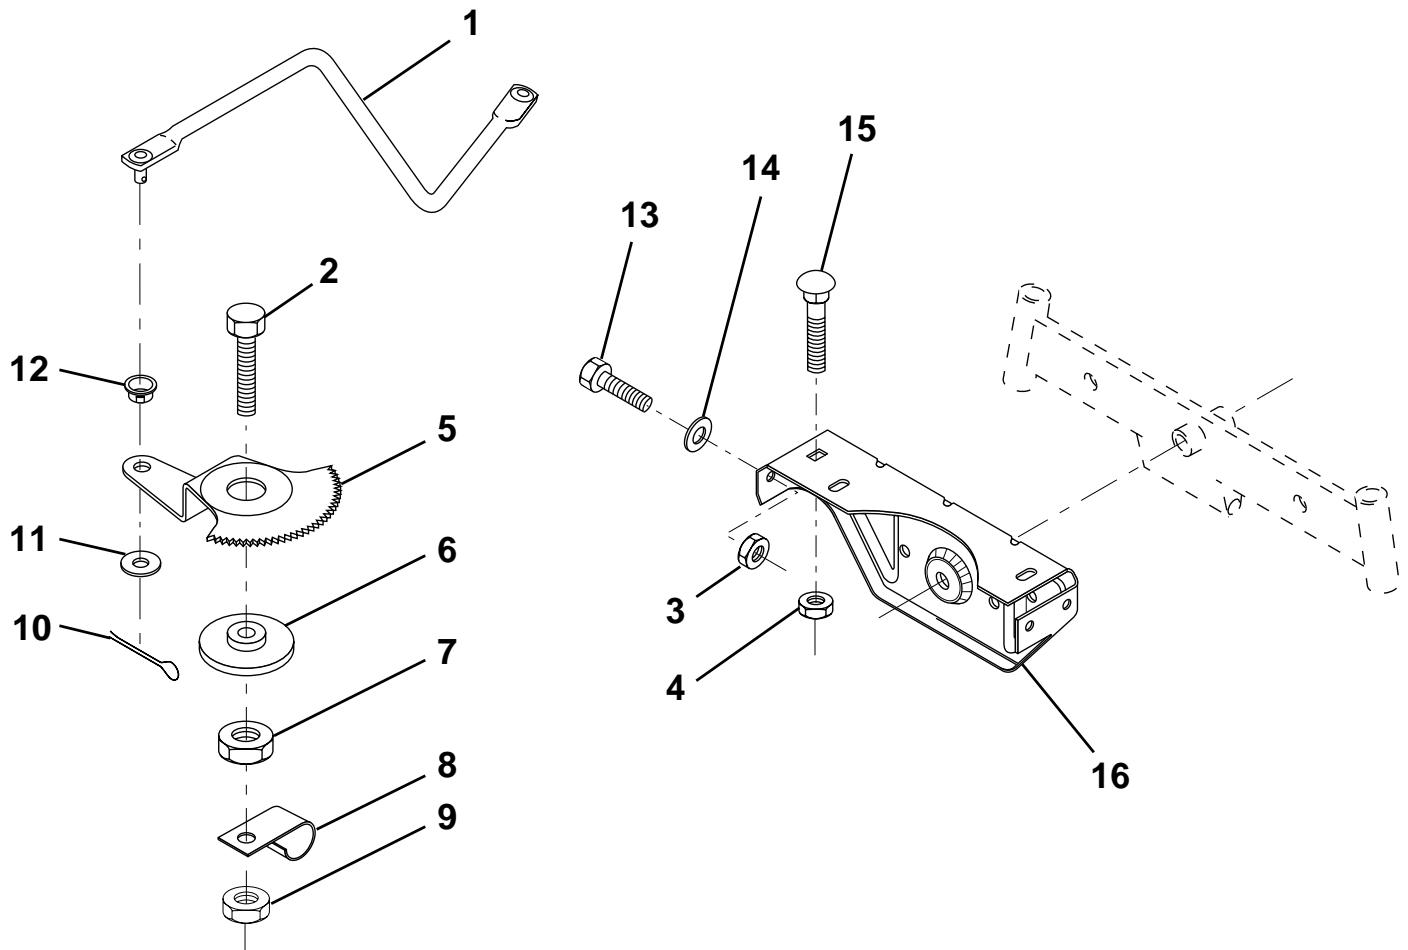

REPAIR PARTS

TRACTOR - - MODEL NO. LTH130 (HE13H36J), PRODUCT NO. 954 82 00 -01
SECTOR GEAR/AXLE SUPPORT

KEY NO.	PART NO.	DESCRIPTION	KEY NO.	PART NO.	DESCRIPTION
1	532132566	Link, Drag	9	873680800	Nut, Crownlock 3/8-16
2	874780828	Bolt, Fin Hex 1/2-13 x 1-3/4	10	876020412	Pin, Cotter 1/8 x 3/4
3	873680500	Nut, Crownlock 5/16-18	11	819131316	Washer, 13/32 x 13/16 x 16 Ga.
4	873680600	Nut, Crownlock 3/8-16	12	532126847	Bushing
5	532121926	Gear, Sector	13	874760512	Bolt, Hex Hd. 5/16-18 UNC x 3/4
6	532121927	Bushing	14	819111416	Washer 11/32 x 7/8 x 16 Ga.
7	873030800	Nut, Heavy Hex Top Lock 1/2-13 UNC	15	872110606	Bolt, Carriage 3/8-16 UNC x 3/4
8	532126472	Clip, Insulated	16	532137096	Support, Front Axle

HARDWARE SHOWN LARGER FOR EASIER IDENTIFICATION