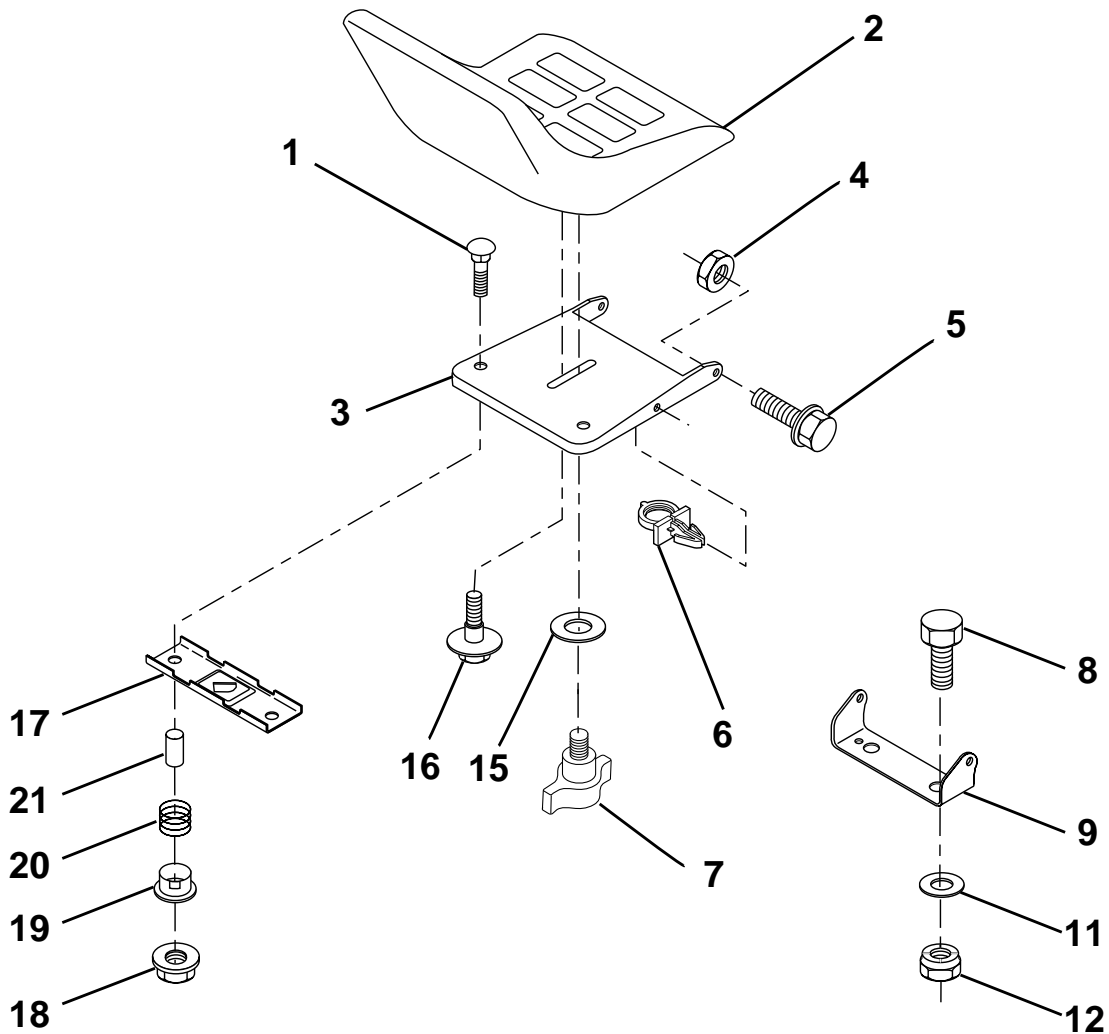

REPAIR PARTS

TRACTOR - - MODEL NO. LTH130 (HE13H36J), PRODUCT NO. 954 82 00 -01
SEAT

KEY NO.	PART NO.	DESCRIPTION
1	872050412	Bolt, Carriage 1/4-20 x 1-1/2
2	532140838	Seat
3	532155925	Pan, Seat
4	873800500	Nut, Lock, Hex. w/Ins. 5/16-18
5	532153236	Bolt, Shoulder 5/16-18 UNC
6	532145006	Clip, Push-in, Hinged
7	532166369	Knob, Seat
8	874760616	Bolt, Fin. Hex. 3/8-16 UNC x 1
9	532140551	Bracket, Pivot Seat

KEY NO.	PART NO.	DESCRIPTION
11	819133210	Washer 12/32 x 2 x 10 Ga.
12	873800600	Nut, Lock Hex w/Wsh 3/8-16
15	819171912	Washer, 17/32 x 1-3/16 x 12 Ga.
16	532127018	Bolt, Shoulder
17	532121246	Bracket, Switch Mounting
18	532123976	Nut, Lock, Hex. Large Flange
19	532121248	Bushing, Snap
20	532121250	Spring, Compression
21	532134300	Spacer, Split 28 Id. x .88 Lg.

HARDWARE SHOWN LARGER FOR EASIER IDENTIFICATION