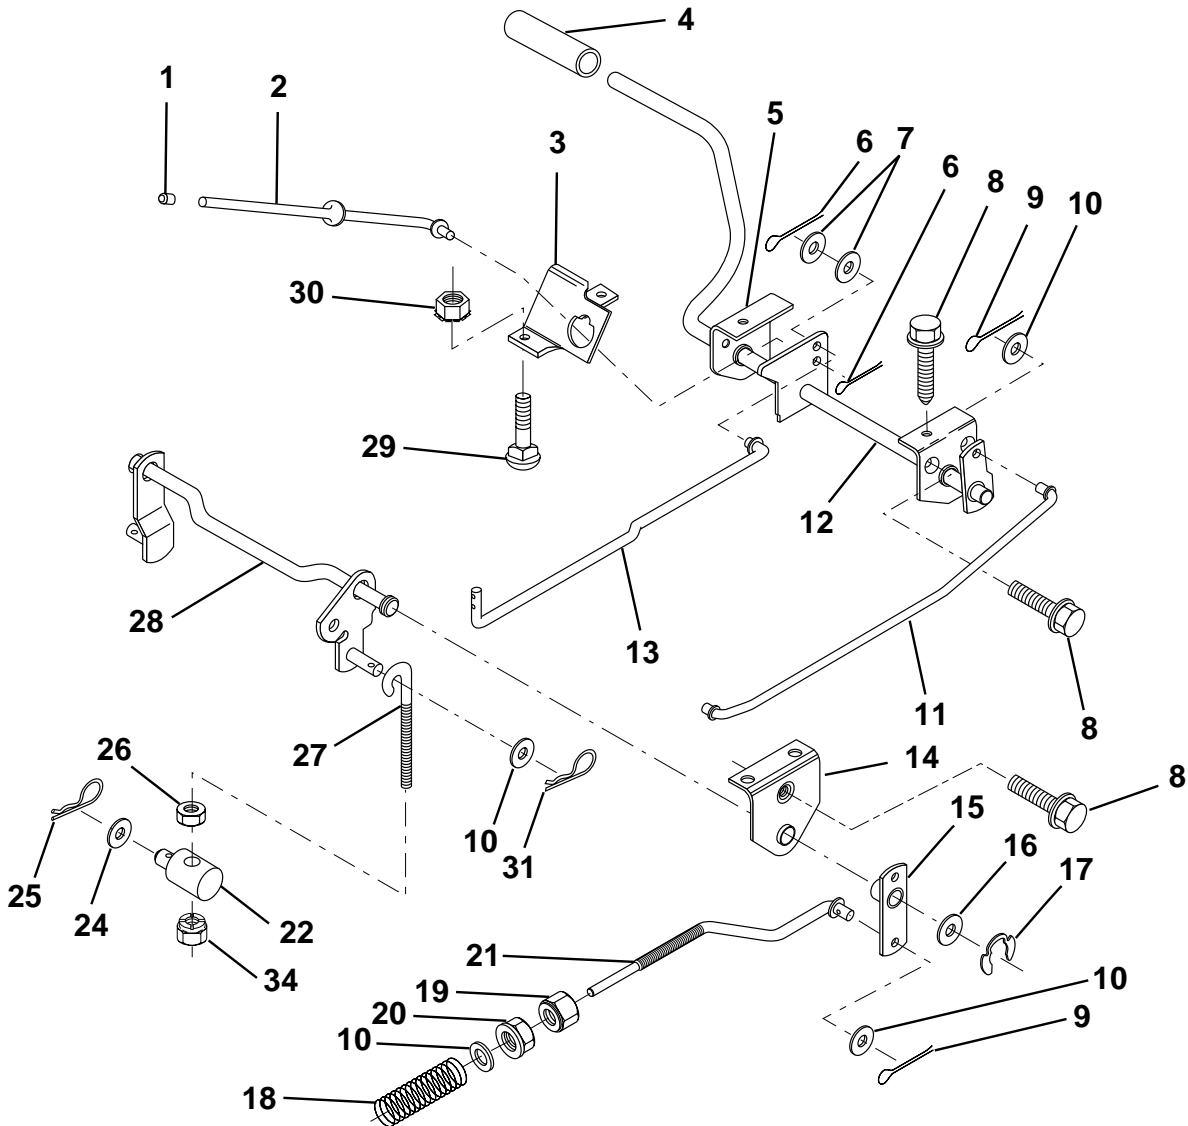

REPAIR PARTS

TRACTOR - - MODEL NO. LTH130 (HE13H36J), PRODUCT NO. 954 82 00 -01
BRAKE / REAR MOWER LIFT ASSEMBLY

KEY NO.	PART NO.	DESCRIPTION	KEY NO.	PART NO.	DESCRIPTION
1	532071673	Cap, Plunger	17	812000034	Ring, Klip
2	532123436	Rod, Parking Brake	18	532151332	Spring, Brake Rod
3	532123437	Bracket, Parking Brake	19	873350600	Nut, Hex, Jam 3/8-16 UNC
4	532008156	Cover, Pedal	20	873800600	Nut Lock Hex w/Ins. 3/18-16 UNC
5	532122504	Bracket, Clutch/Brake Pedal, L.H.	21	532144413	Rod, Brake
6	876020312	Pin, Cotter 3/32 x 3/4	22	532144585	Trunnion, Lift
7	819131016	Washer 13/32 x 5/8 x 16 Ga.	24	819132012	Washer 13/32 x 1-1/4 x 12 Ga.
8	817490508	Screw, Hex. Thdrol. 5/16-18 x 1/2	25	532124961	Retainer, Spring
9	876020412	Pin, Cotter 1/8 x 3/4	26	873930600	Nut, Centerlock 3/8-16 UNC
10	819131316	Washer 13/32 x 13/16 x 16 Ga.	27	532127369	Link, Threaded
11	532123543	Rod, Brake, Front	28	532140776	Assembly, Rear Mower Lift
12	532139933	Assembly, Clutch/Brake	29	872110506	Bolt, Carriage 5/16-18 UNC x 3/4
13	532123394	Rod, Clutch	30	873510500	Nut, Keps 5/16-16 UNC
14	532121978	Bracket, Lift Shaft	31	532124660	Retainer, Spring, Zinc
15	532133332	Assembly, Brake Pivot Arm	34	873680600	Nut, Crownlock 3/16-18
16	819251816	Washer 25/32 x 1-1/8 x 16 Ga.			

HARDWARE SHOWN LARGER FOR EASIER IDENTIFICATION