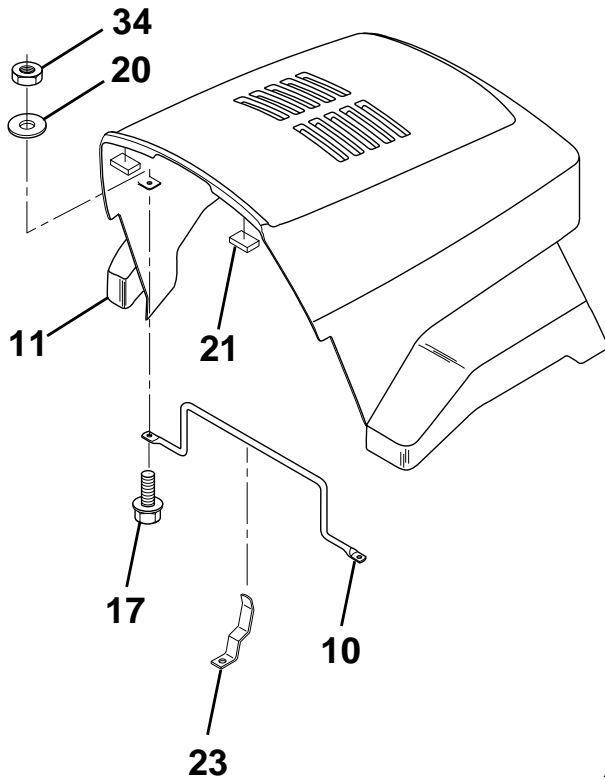

TRACTOR - - MODEL NO. LTH130 (HE13H36J), PRODUCT NO. 954 82 00 -01
HOOD

KEY NO.	PART NO.	DESCRIPTION
6	532140051	Bracket, Asm. Pivot Hood RH
7	532140050	Bracket, Asm. Pivot Hood LH
10	532130850	Brace, Hood
11	532165791	Hood
12	532165794	Lens, LH
13	532165792	Grille
17	874780410	Bolt, Fin Hex 1/4-20 x 5/8
20	819091016	Washer, Flat 1/4

KEY NO.	PART NO.	DESCRIPTION
21	532126938	Bumper, Hood
22	532165793	Lens, RH
23	532139969	Latch, Hood
24	532142873	Bracket, Pivot Hood RH
26	532052921	Clip, Tinnerman
28	811050400	Washer, Lock, Ext. Tooth
34	873680400	Nut, Crownlock 1/4-20
35	817490512	Screw, Thdrol 5/16-28 x 3/4
36	532128445	Bracket, Pivot Hood LH

KEY NO.	PART NO.	DESCRIPTION
11	819133210	Washer 12/32 x 2 x 10 Ga.
12	873800600	Nut, Lock Hex w/Wsh 3/8-16
15	819171912	Washer, 17/32 x 1-3/16 x 12 Ga.
16	532127018	Bolt, Shoulder
17	532121246	Bracket, Switch Mounting
18	532123976	Nut, Lock, Hex. Large Flange
19	532121248	Bushing, Snap
20	532121250	Spring, Compression
21	532134300	Spacer, Split 28 Id. x .88 Lg.

HARDWARE SHOWN LARGER FOR EASIER IDENTIFICATION

REPAIR PARTS

TRACTOR - - MODEL NO. LTH130 (HE13H36J), PRODUCT NO. 954 82 00 -01
DASH

KEY NO.	PART NO.	DESCRIPTION	KEY NO.	PART NO.	DESCRIPTION
1	532142187	Cap, Fuel	13	532126450	Clip, Height Adjustment
2	532138395	Assembly, Dash & Fuel Tank	14	532126115	Knob, Height Stop
3	532123487	Clamp, Hose	15	532122023	Adjustment, Quadrant Height
4	532008544	Line, Fuel	16	532124346	Nut, Self-Threading 3/16-18
5	532008548	Line, Fuel	17	872110404	Bolt, Carriage 1/4-20 x 1/2 Gr. 5
6	873640400	Nut, Hex, Keps 1/4-20	18	532130745	Support, Assembly Dash
7	532124996	Clip, Fuel Line	19	532134744	Brace, Cross
8	819091216	Washer 9/32 x 3/4 x 16 Ga.	20	817060408	Screw, Self-Tapping 1/4-20 x 1/2
9	874760428	Bolt, Hex, Fin 1/4-20 x 1-3/4	21	532134014	Plug, Dome, Black
10	819091413	Washer 11/32 x 11/16 x 16 Ga.	25	817720410	Screw Hex Thd Cut 1/4-20 x 5/8
11	532121249	Spacer, Split			
12	532003720	Spring			