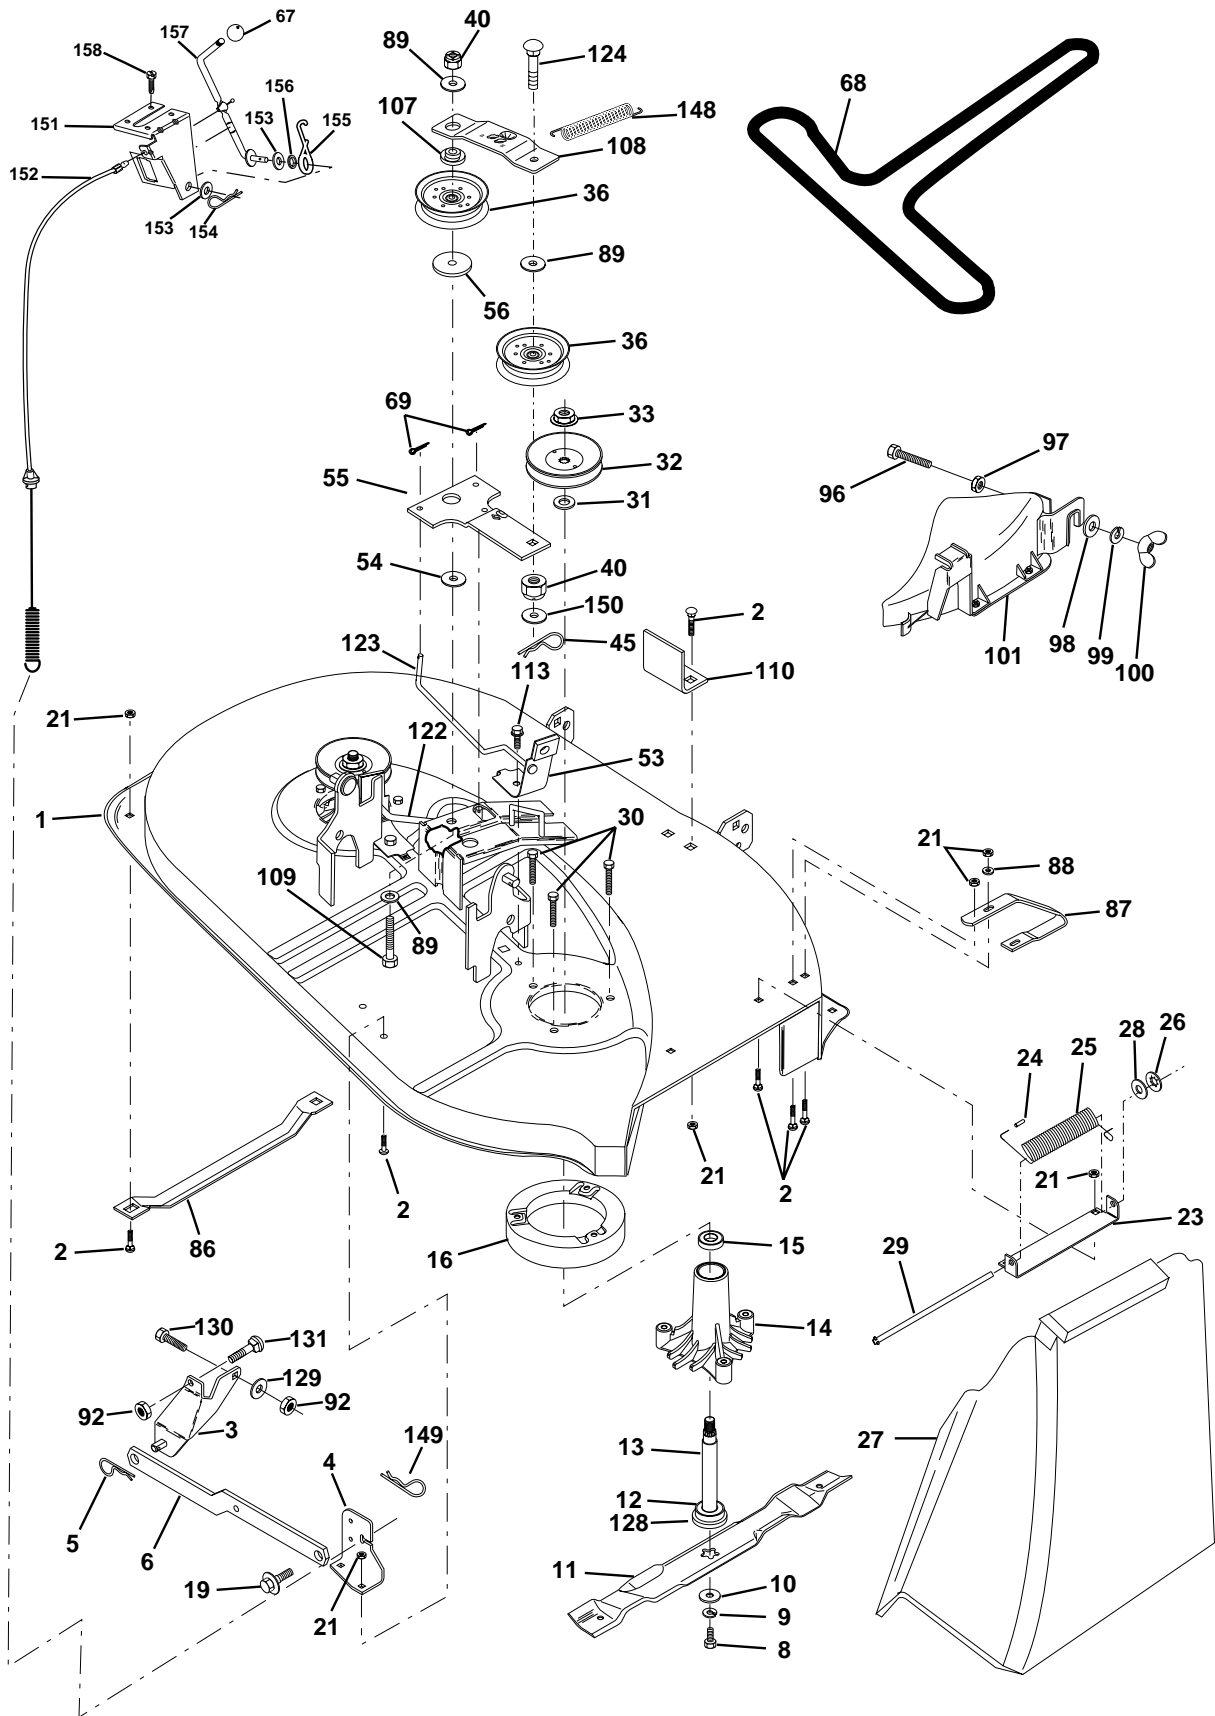

NOTE: All component dimensions given in U.S. inches
1 inch = 25.4 mm

REPAIR PARTS

TRACTOR - MODEL NO. LTH120 (954140106B), PRODUCT NO. 954 1401-06

ENGINE

REPAIR PARTS

TRACTOR - MODEL NO. LTH120 (954140106B), PRODUCT NO. 954 14 01-06

ENGINE

KEY NO.	PART NO.	DESCRIPTION
1	532140310	Control Th/ch 23 5 LH Flag
2	817720410	Screw Hex Thd Cut 1/4-20x5/8 T
3	-----	Engine, Briggs 289707 (Order parts from engine manufacturer)
4	532137348	Muffler LT B&S 12/12.5/13HP
13	532165291	Gasket Eng 1 313 Id Tin Plated
14	813280324	Nipple Pipe 3/8 Npt x 3"
15	813200300	Elbow Std 90 Degree 3/8-18 Npt
16	811050600	Washer Lock Ext Tooth 3/8
23	532169837	Shield Brn/Dbr Guard
29	532137180	Kit Spark Arrestor (Flat Scrn)
31	532109202	Tank Fuel Front
32	532140527	Cap Asm Fuel W/sym Vented
33	532123487	Clamp Hose Black
37	532137040	Line Fuel 20"
38	-----	Plug Oil Drain (Order From Engine Manufacturer)
40	532124028	Bushing Snap Nyl Blk Fuel Line
44	817490412	Screw Hexwsh Thdrol 1/4-20 x 3/4
45	817060612	Screw
46	819091416	Washer 9/32 x 7/8 x 16 Ga
62	810040500	Washer Lock Hvy Hlcl Spr 5/16
72	871070510	Screw Hexhd Cap 5/16-18 x 5/8
81	532128861	Nut Flange 1/4-20 Starter Nut

NOTE: All component dimensions given in U.S. inches
1 inch = 25.4 mm

REPAIR PARTS

TRACTOR - MODEL NO. LTH120 (954140106B), PRODUCT NO. 954 14 01-06

MOWER DECK

REPAIR PARTS

TRACTOR - MODEL NO. LTH120 (954140106B), PRODUCT NO. 954 14 01-06