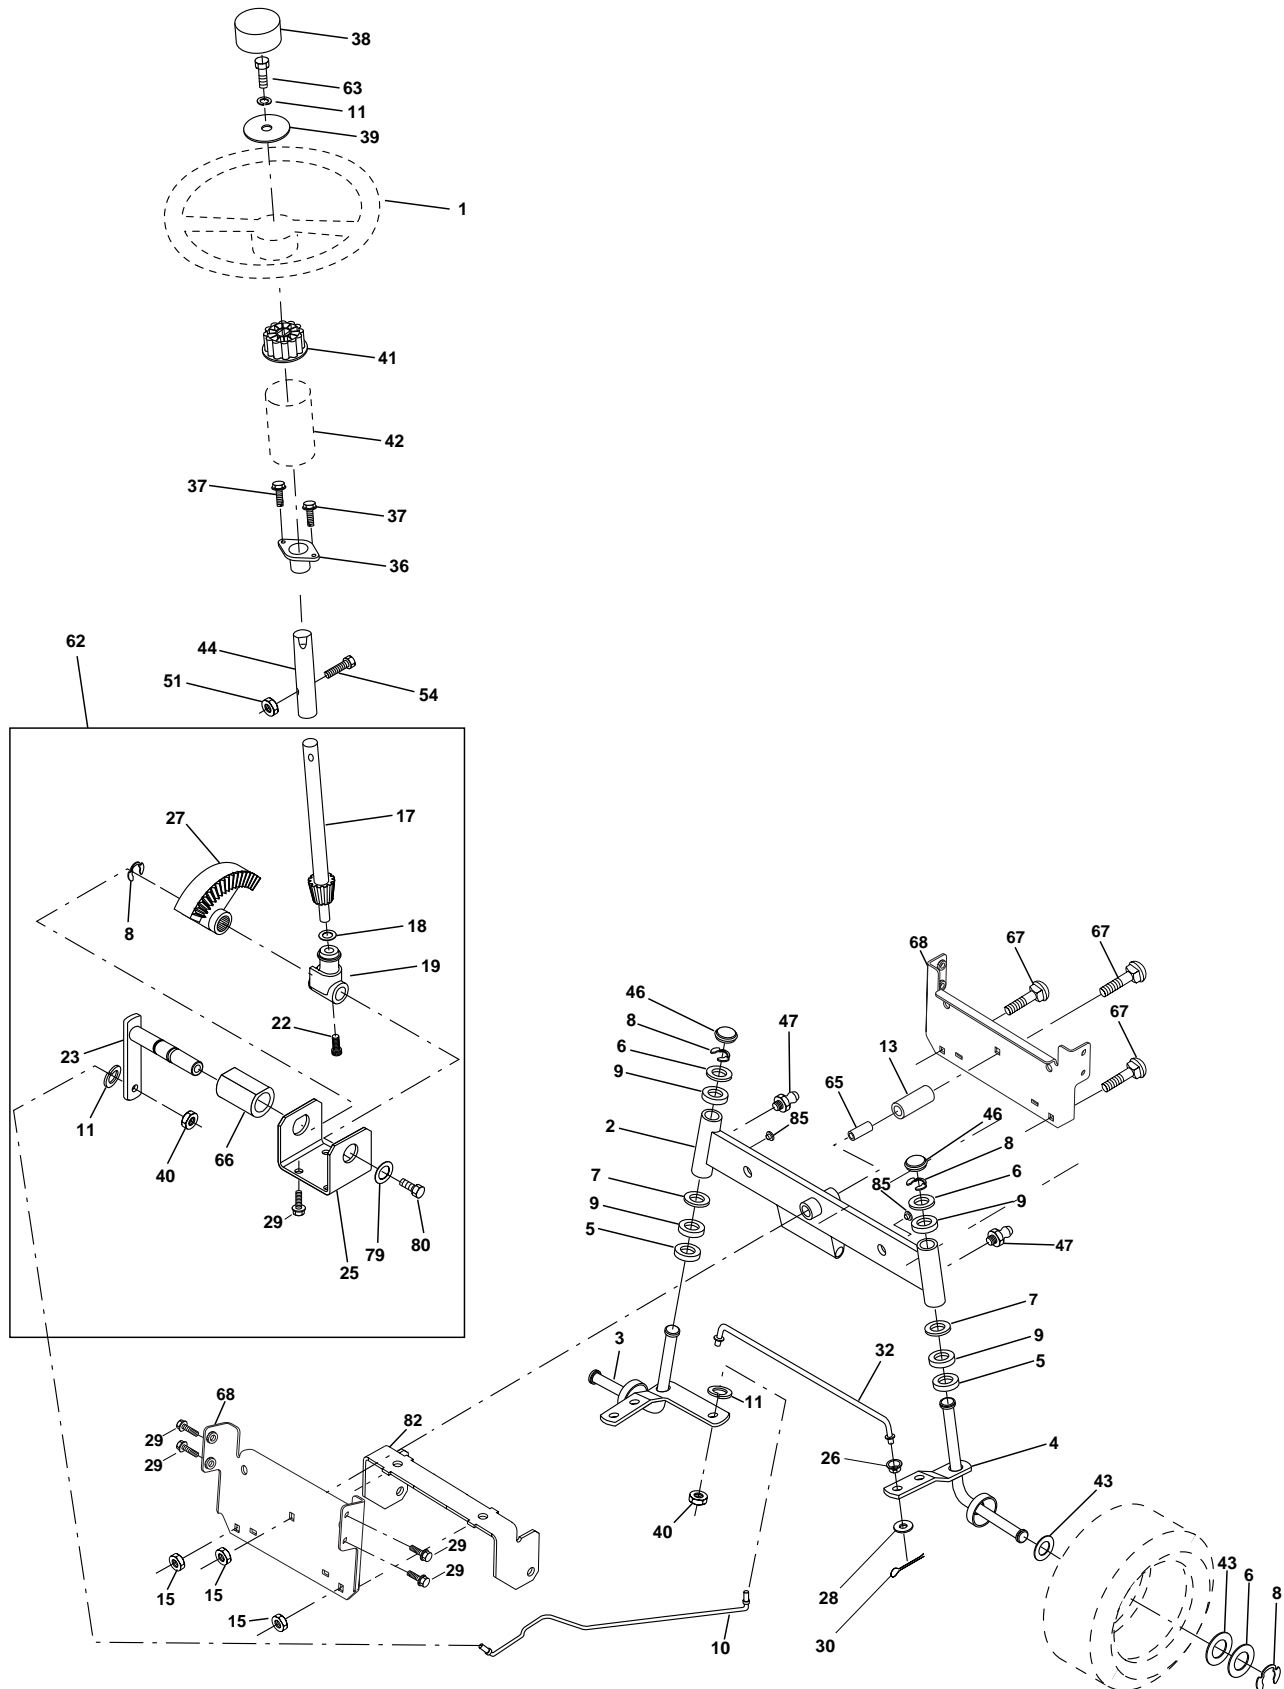

REPAIR PARTS

TRACTOR - MODEL NO. LTH120 (954140106B), PRODUCT NO. 954 14 01-06

STEERING ASSEMBLY

REPAIR PARTS

TRACTOR - MODEL NO. LTH120 (954140106B), PRODUCT NO. 954 14 01-06

STEERING ASSEMBLY

KEY NO.	PART NO.	DESCRIPTION
1	532124415	Wheel Steering
2	532154427	Axle Asm STMP Dropped STL
3	532169840	Spindle Asm LH
4	532169839	Spindle Asm RH
5	532124931	Bearing Race Thrust Harden
6	532121748	Washer 25/32 X 1-5/8 X 16 Ga
7	819272016	Washer 27/32 X 1-1/4 X 16 Ga
8	812000029	Ring Klip #t5304-75
9	532124937	Bearing Col Strg Blk
10	532169832	Link Drag
11	810040600	Washer Lock Hvy Hlcl Spr 3/8
13	532136518	Spacer Brg Axle Front
15	532145212	Nut Hex Flange Lock
17	532156546	Shaft Asm Strg
18	532057079	Washer Thrust 515x 750x 033
19	532160395	Support Shaft
22	532165857	Screw Hex WshHd Torx
23	532165851	Shaft Asm Pittman
25	532154406	Bracket Steering
26	532126847	Bushing Link Drag Blk LR
27	532136874	Gear Sector
28	819131416	Washer 13/32 X 7/8 X 16 Ga
29	817060612	Screw 3/8-16x3/4
30	876020412	Pin Cotter 1/8 X 3/4 Cad
32	532130465	Rod Tie Wire Form 19 75 Mech
36	532155099	Bushing Strg
37	532152927	Screw
38	532124416	Insert Cap Strg Wh Au
39	819133812	Washer 13/32 X 2-3/8 X 12 Ga
40	532124701	Lock nut
41	532100711	Adaptor Wheel Strg
42	532169634	Boot Steering Shaft
43	532121749	Washer 25/32 X 1 1/4 X 16 Ga
44	532153720	Extension Steering Shaft LR/LT
46	532121232	Cap Spindle Fr Top Blk
47	532124836	Fitting Grease
51	873800500	Nut Lock Hex w/Ins 5/16-18
54	874780520	Bolt Fin Hex 5/16-18 Unc x 1-1/4
62	532167902	Kit, Steering Assembly Svc
63	874780616	Bolt Fin Hex 3/8-16unc x 1 Gr. 5
65	532160367	Spacer Brace Axle
66	532154404	Bearing Arm Pittman
67	872110618	Bolt Rdhd Sqnk 3/8-16 x 2-1/4
68	532169827	Axle, Brace
79	819132012	Washer 13/32 x 1-1/4 x 12 Ga.
80	874950612	Bolt Hex Nylon 3/8-16 x 3/4
82	532169835	Bracket Susp Chassis Front

NOTE: All component dimensions given in U.S. inches.
1 inch = 25.4 mm.