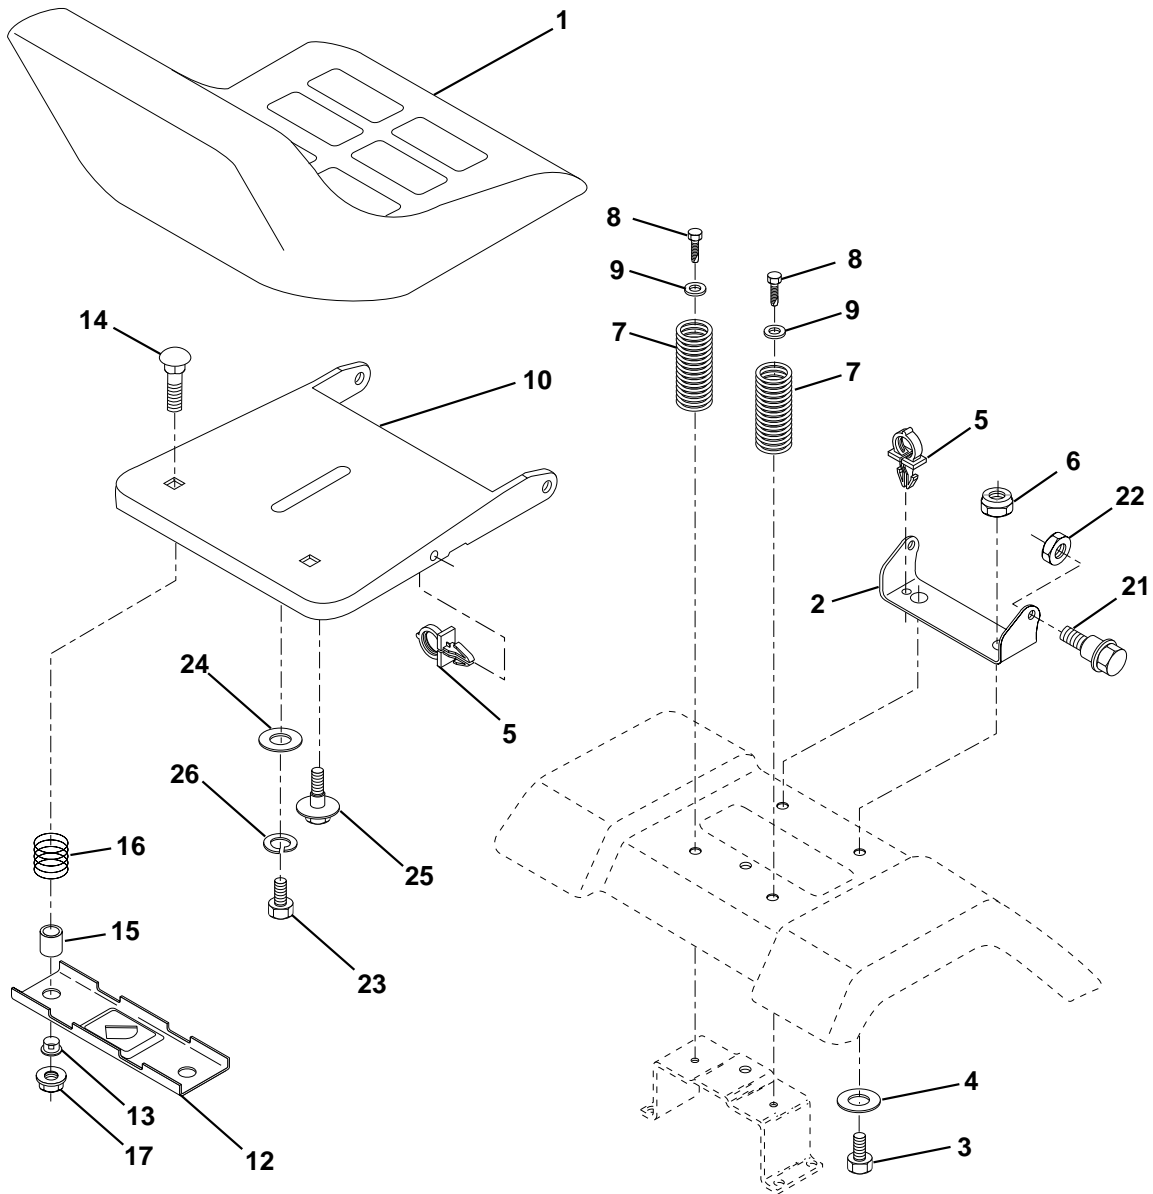

NOTE: All component dimensions given in U.S. inches.
1 inch = 25.4 mm.

REPAIR PARTS

TRACTOR - MODEL NO. LTH120 (954140106B), PRODUCT NO. 954 14 01-06

SEAT ASSEMBLY

KEY NO.	PART NO.	DESCRIPTION
1	532140838	Seat
2	532140551	Bracket Pivot Seat 8 720
3	874760616	Bolt Fin Hex 3/8-16unc X 1
4	819131610	Washer 13/32 X 1 X 10 Ga
5	532145006	Clip Push-In
6	873800600	Nut Hex w/Ins. 3/8-16 Unc
7	532124181	Spring Seat Cprsn 2 250 Blk Zi
8	817060616	Screw 3/8-16 X 1-1/2
9	819131614	Washer 13/32 X 1 X 14 Ga.
10	532155925	Pan Seat
12	532121246	Bracket Mounting Switch
13	532121248	Bushing Snap Blk Nyl 50 Id
14	872050412	Bolt Rdhd Sqnk 1/4-20x1-1/2