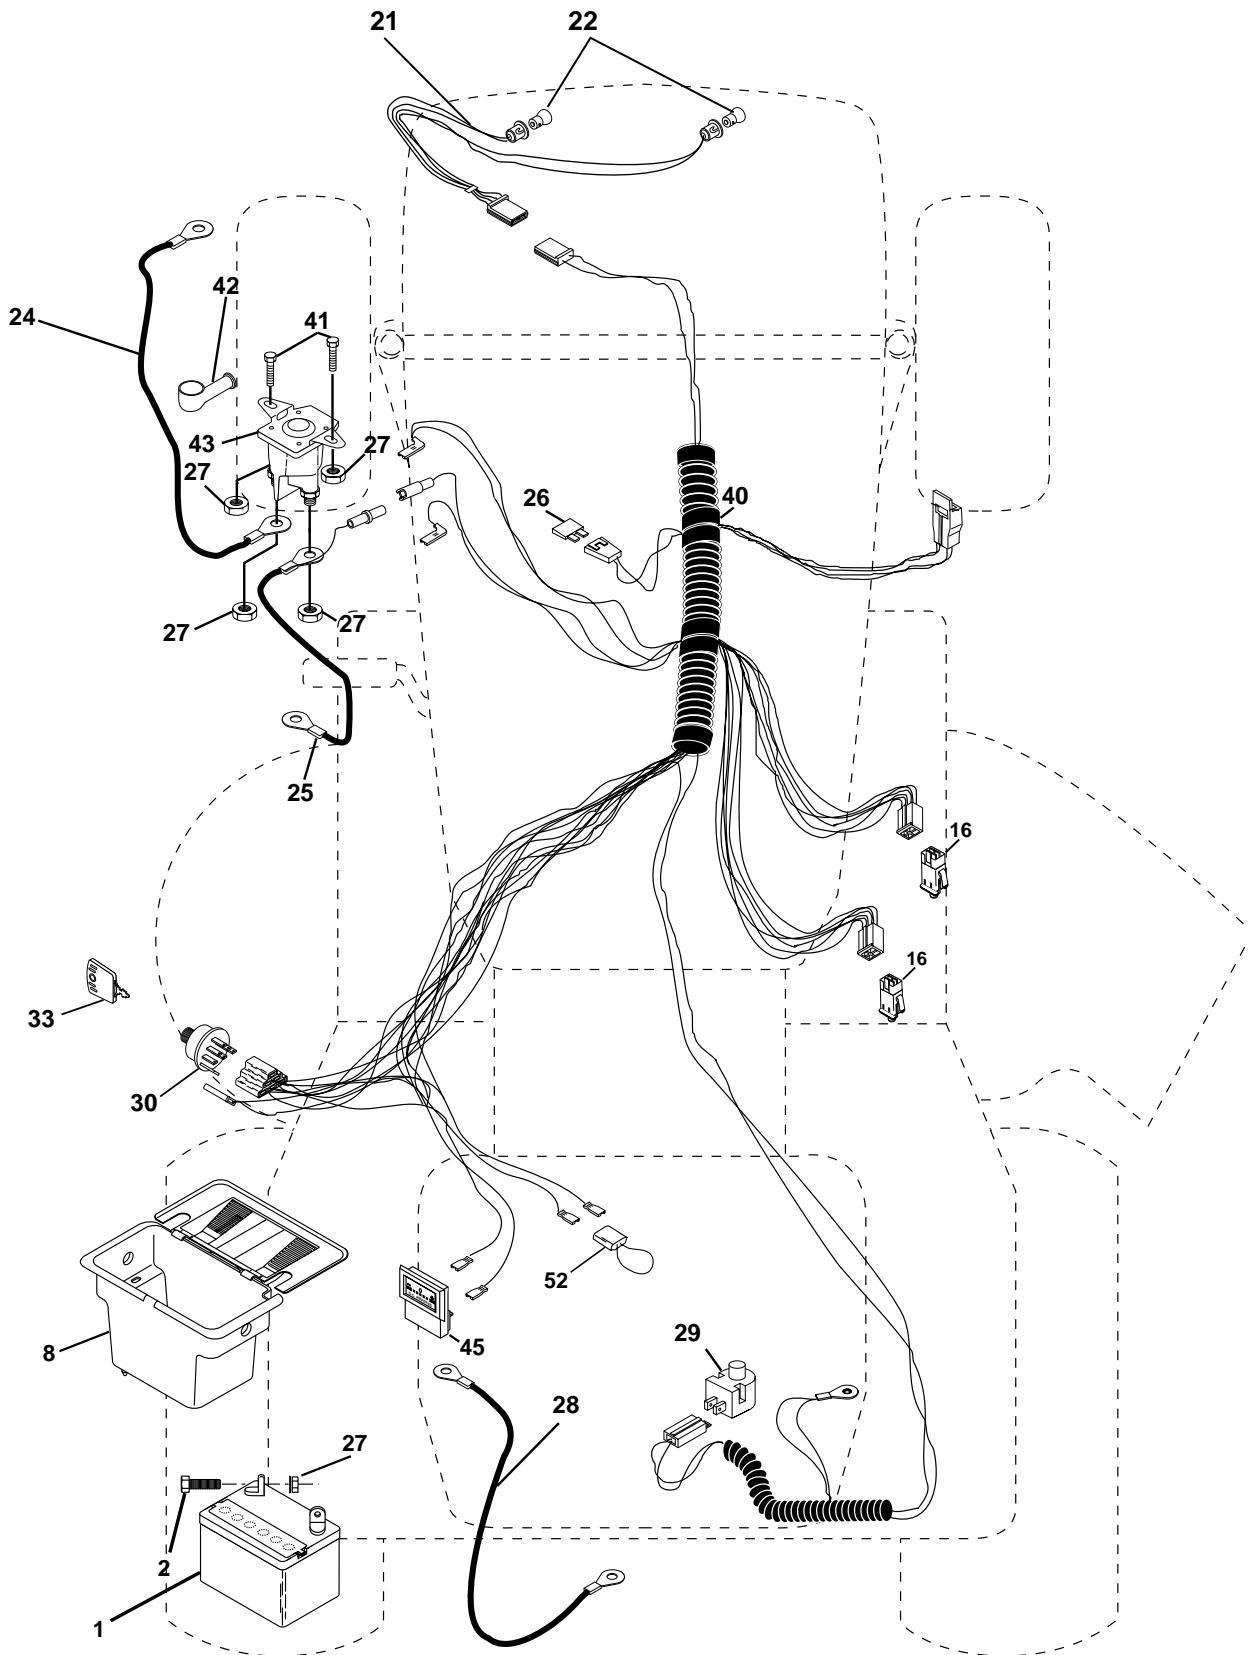

REPAIR PARTS

TRACTOR - MODEL NO. LTH120 (954140106B), PRODUCT NO. 954 14 01-06

ELECTRICAL

KEY NO.	PART NO.	DESCRIPTION
1	532144925	Battery 12 Volt 25 AMP
2	874760412	Bolt Hex Hd 1/4-20unc X 3/4
8	532156417	Case Battery Mech Hinge
16	532153664	Switch Interlock Push-In
21	532166181	Harness Asm Light W/4152j
22	532004152	Bulb Light #1156
24	532124780	Cable Battery 6 Ga 11" red
25	532146147	Cable Battery 6 Ga 44" red w/16 wire
26	532166180	Fuse 15 AMP
27	873510400	Nut Keps Hex 1/4-20 Unc
28	532124773	Cable Ground 6 Ga 12" black
29	532121305	Switch Plunger Nc Gray
30	532163968	Switch Ign Delta
33	532140401	Key Ign Molded Generic
40	532170217	Harness Ign.
41	871110408	Bolt Blk Fin Hex 1/4 - 20 x 1/2
42	532131563	Cover Terminal Red
43	532145673	Solenoid
45	532121433	Ammeter Rectangular 6 Amps
52	532141940	Protection Wire Loop

NOTE: All component dimensions given in U.S. inches.
1 inch = 25.4 mm.

REPAIR PARTS

TRACTOR - MODEL NO. LTH120 (954140106B), PRODUCT NO. 954 14 01-06

SEAT ASSEMBLY

KEY NO.	PART NO.	DESCRIPTION
1	532140838	Seat
2	532140551	Bracket Pivot Seat 8 720
3	874760616	Bolt Fin Hex 3/8-16unc X 1
4	819131610	Washer 13/32 X 1 X 10 Ga
5	532145006	Clip Push-In
6	873800600	Nut Hex w/Ins. 3/8-16 Unc
7	532124181	Spring Seat Cprsn 2 250 Blk Zi
8	817060616	Screw 3/8-16 X 1-1/2
9	819131614	Washer 13/32 X 1 X 14 Ga.
10	532155925	Pan Seat
12	532121246	Bracket Mounting Switch
13	532121248	Bushing Snap Blk Nyl 50 Id
14	872050412	Bolt Rdhd Sqnk 1/4-20x1-1/2

NOTE: All component dimensions given in U.S. inches.
1 inch = 25.4 mm

REPAIR PARTS

TRACTOR - MODEL NO. LTH120 (954140106B), PRODUCT NO. 954 14 01-06

DECALS

KEY NO.	PART NO.	DESCRIPTION
1	532157032	Decal Oper. Step Thru Eng/Fr
3	532157193	Decal Hood RH
4	532157195	Decal Hood LH
5	532166100	Decal HP Engine
6	532171458	Decal Dash Logo
8	532137259	Decal Warning
9	532150617	Decal Fender Husq
10	532157140	Decal Fender Danger Eng/Fr
14	532136832	Decal V-Belt Schematic