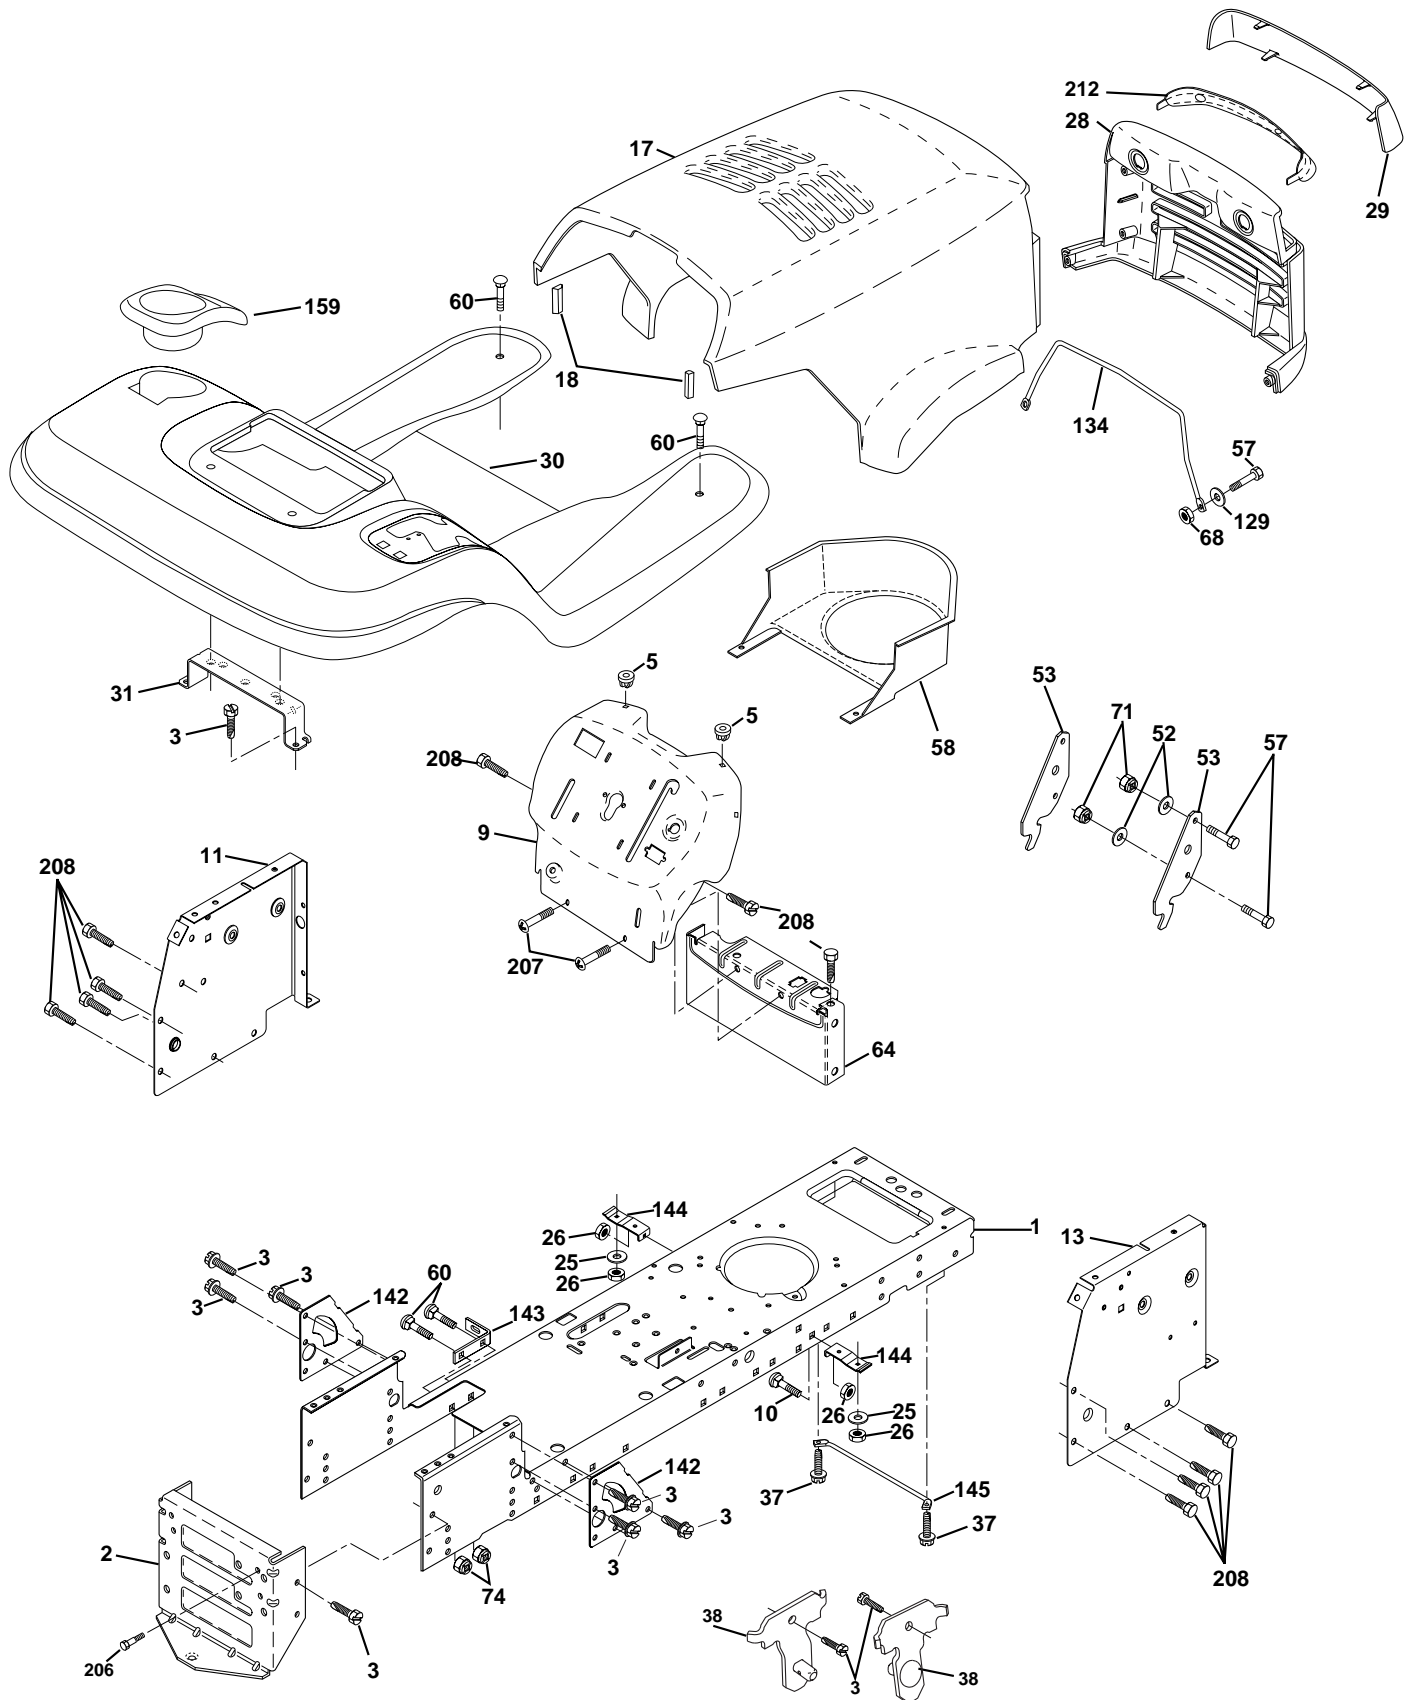

REPAIR PARTS

TRACTOR - MODEL NO. LTH120 (954140106B), PRODUCT NO. 954 14 01-06

ELECTRICAL

KEY NO.	PART NO.	DESCRIPTION
1	532144925	Battery 12 Volt 25 AMP
2	874760412	Bolt Hex Hd 1/4-20unc X 3/4
8	532156417	Case Battery Mech Hinge
16	532153664	Switch Interlock Push-In
21	532166181	Harness Asm Light W/4152j
22	532004152	Bulb Light #1156
24	532124780	Cable Battery 6 Ga 11" red
25	532146147	Cable Battery 6 Ga 44" red w/16 wire
26	532166180	Fuse 15 AMP
27	873510400	Nut Keps Hex 1/4-20 Unc
28	532124773	Cable Ground 6 Ga 12" black
29	532121305	Switch Plunger Nc Gray
30	532163968	Switch Ign Delta
33	532140401	Key Ign Molded Generic
40	532170217	Harness Ign.
41	871110408	Bolt Blk Fin Hex 1/4 - 20 x 1/2
42	532131563	Cover Terminal Red
43	532145673	Solenoid
45	532121433	Ammeter Rectangular 6 Amps
52	532141940	Protection Wire Loop

NOTE: All component dimensions given in U.S. inches.
1 inch = 25.4 mm.

REPAIR PARTS

TRACTOR - MODEL NO. LTH120 (954140106B), PRODUCT NO. 954 14 01-06

CHASSIS AND ENCLOSURES

REPAIR PARTS

TRACTOR - MODEL NO. LTH120 (954140106B), PRODUCT NO. 954 14 01-06

NOTE: All component dimensions given in U.S. inches
1 inch = 25.4 mm

REPAIR PARTS

TRACTOR - MODEL NO. LTH120 (954140106B), PRODUCT NO. 954 14 01-06

DRIVE

REPAIR PARTS

TRACTOR - MODEL NO. LTH120 (954140106B), PRODUCT NO. 954 14 01-06

NOTE: All component dimensions given in U.S. inches.
1 inch = 25.4 mm.

REPAIR PARTS

TRACTOR - MODEL NO. LTH120 (954140106B), PRODUCT NO. 954 14 01-06

SEAT ASSEMBLY

KEY NO.	PART NO.	DESCRIPTION
1	532140838	Seat
2	532140551	Bracket Pivot Seat 8 720
3	874760616	Bolt Fin Hex 3/8-16unc X 1
4	819131610	Washer 13/32 X 1 X 10 Ga
5	532145006	Clip Push-In
6	873800600	Nut Hex w/Ins. 3/8-16 Unc
7	532124181	Spring Seat Cprsn 2 250 Blk Zi
8	817060616	Screw 3/8-16 X 1-1/2
9	819131614	Washer 13/32 X 1 X 14 Ga.
10	532155925	Pan Seat
12	532121246	Bracket Mounting Switch
13	532121248	Bushing Snap Blk Nyl 50 Id
14	872050412	Bolt Rdhd Sqnk 1/4-20x1-1/2