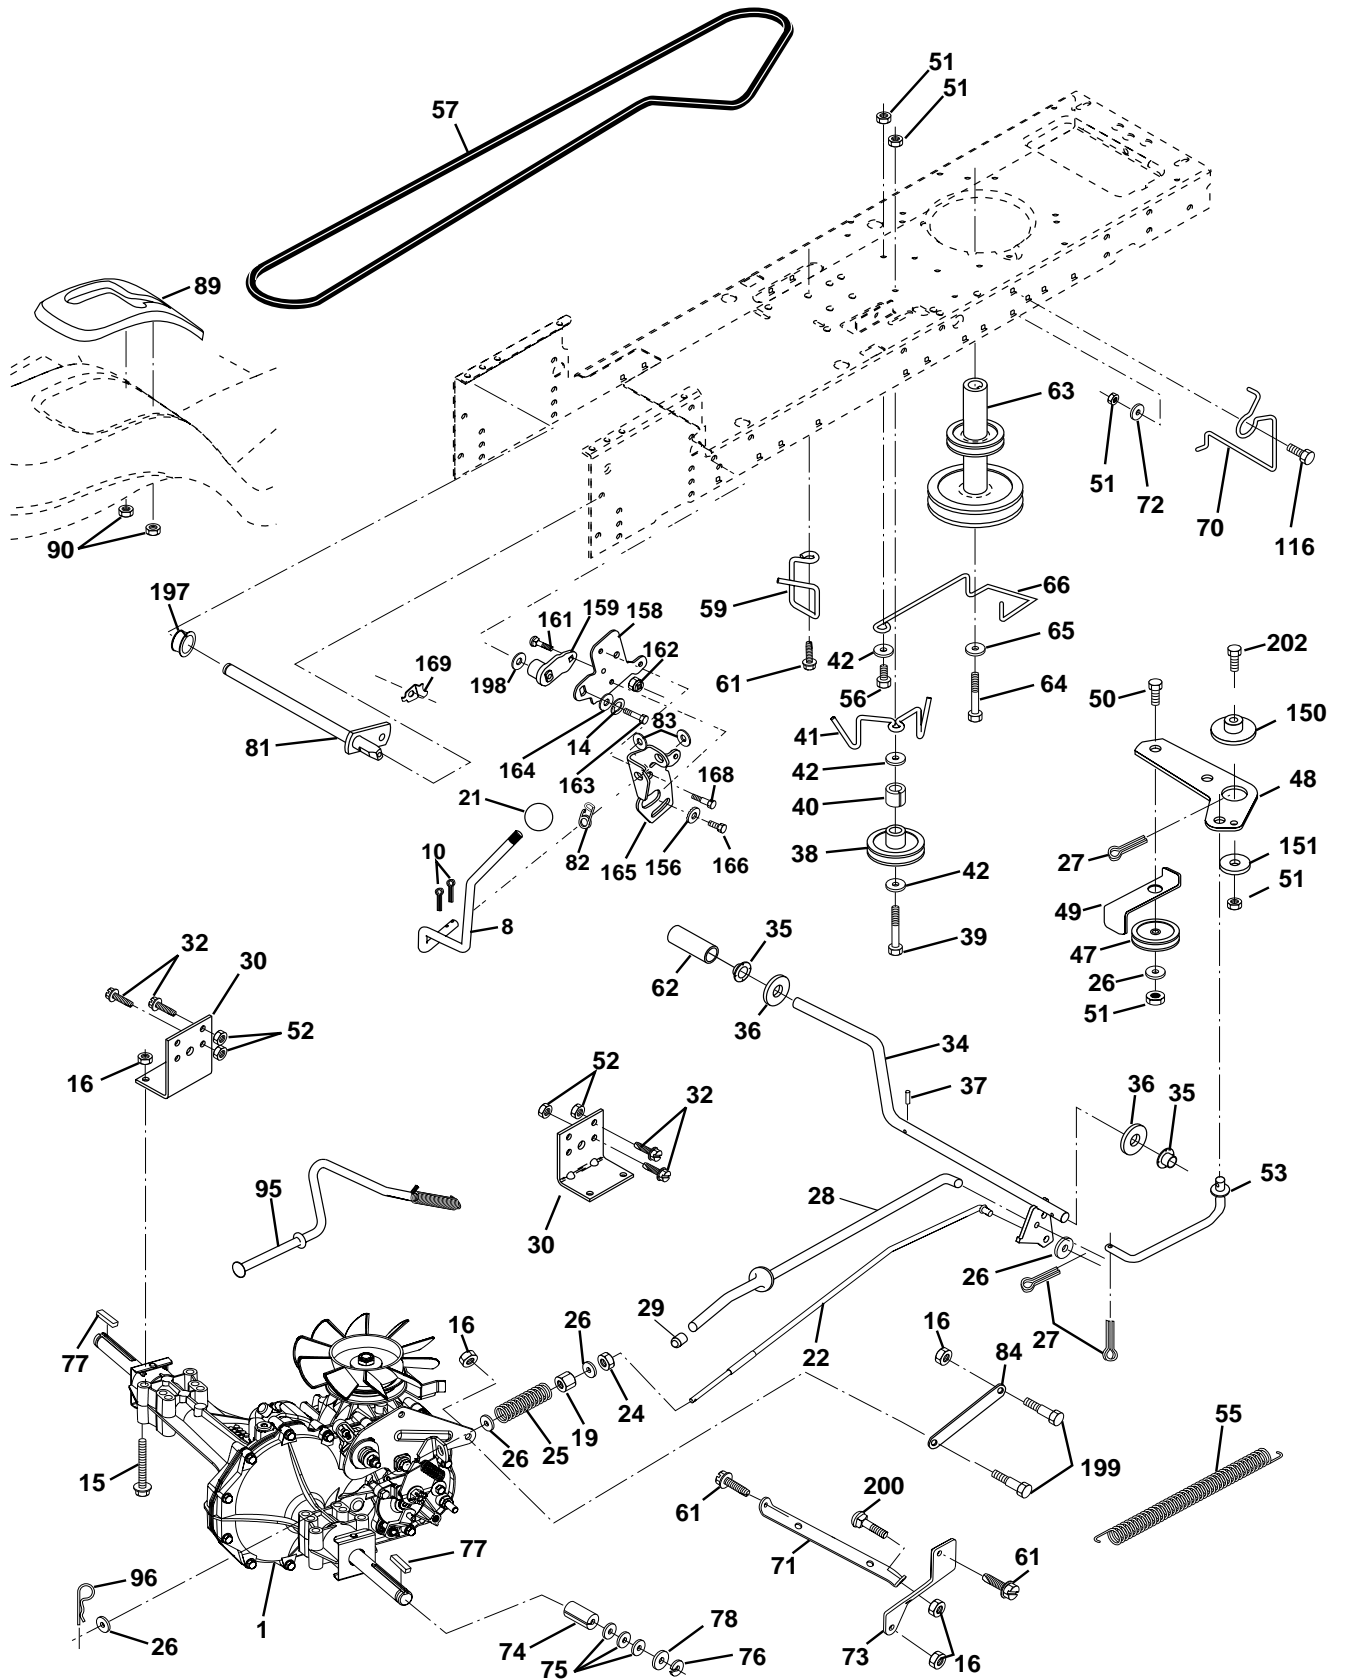

NOTE: All component dimensions given in U.S. inches
1 inch = 25.4 mm

REPAIR PARTS

TRACTOR - MODEL NO. LTH120 (954140106B), PRODUCT NO. 954 14 01-06

DRIVE

REPAIR PARTS

TRACTOR - MODEL NO. LTH120 (954140106B), PRODUCT NO. 954 14 01-06

NOTE: All component dimensions given in U.S. inches.
1 inch = 25.4 mm.

REPAIR PARTS

TRACTOR - MODEL NO. LTH120 (954140106B), PRODUCT NO. 954 14 01-06

SEAT ASSEMBLY

KEY NO.	PART NO.	DESCRIPTION
1	532140838	Seat
2	532140551	Bracket Pivot Seat 8 720
3	874760616	Bolt Fin Hex 3/8-16unc X 1
4	819131610	Washer 13/32 X 1 X 10 Ga
5	532145006	Clip Push-In
6	873800600	Nut Hex w/Ins. 3/8-16 Unc
7	532124181	Spring Seat Cprsn 2 250 Blk Zi
8	817060616	Screw 3/8-16 X 1-1/2
9	819131614	Washer 13/32 X 1 X 14 Ga.
10	532155925	Pan Seat
12	532121246	Bracket Mounting Switch
13	532121248	Bushing Snap Blk Nyl 50 Id
14	872050412	Bolt Rdhd Sqnk 1/4-20x1-1/2

NOTE: All component dimensions given in U.S. inches.
1 inch = 25.4 mm

REPAIR PARTS

TRACTOR - MODEL NO. LTH120 (954140106B), PRODUCT NO. 954 14 01-06

DECALS

KEY NO.	PART NO.	DESCRIPTION
1	532157032	Decal Oper. Step Thru Eng/Fr
3	532157193	Decal Hood RH
4	532157195	Decal Hood LH
5	532166100	Decal HP Engine
6	532171458	Decal Dash Logo
8	532137259	Decal Warning
9	532150617	Decal Fender Husq
10	532157140	Decal Fender Danger Eng/Fr
14	532136832	Decal V-Belt Schematic