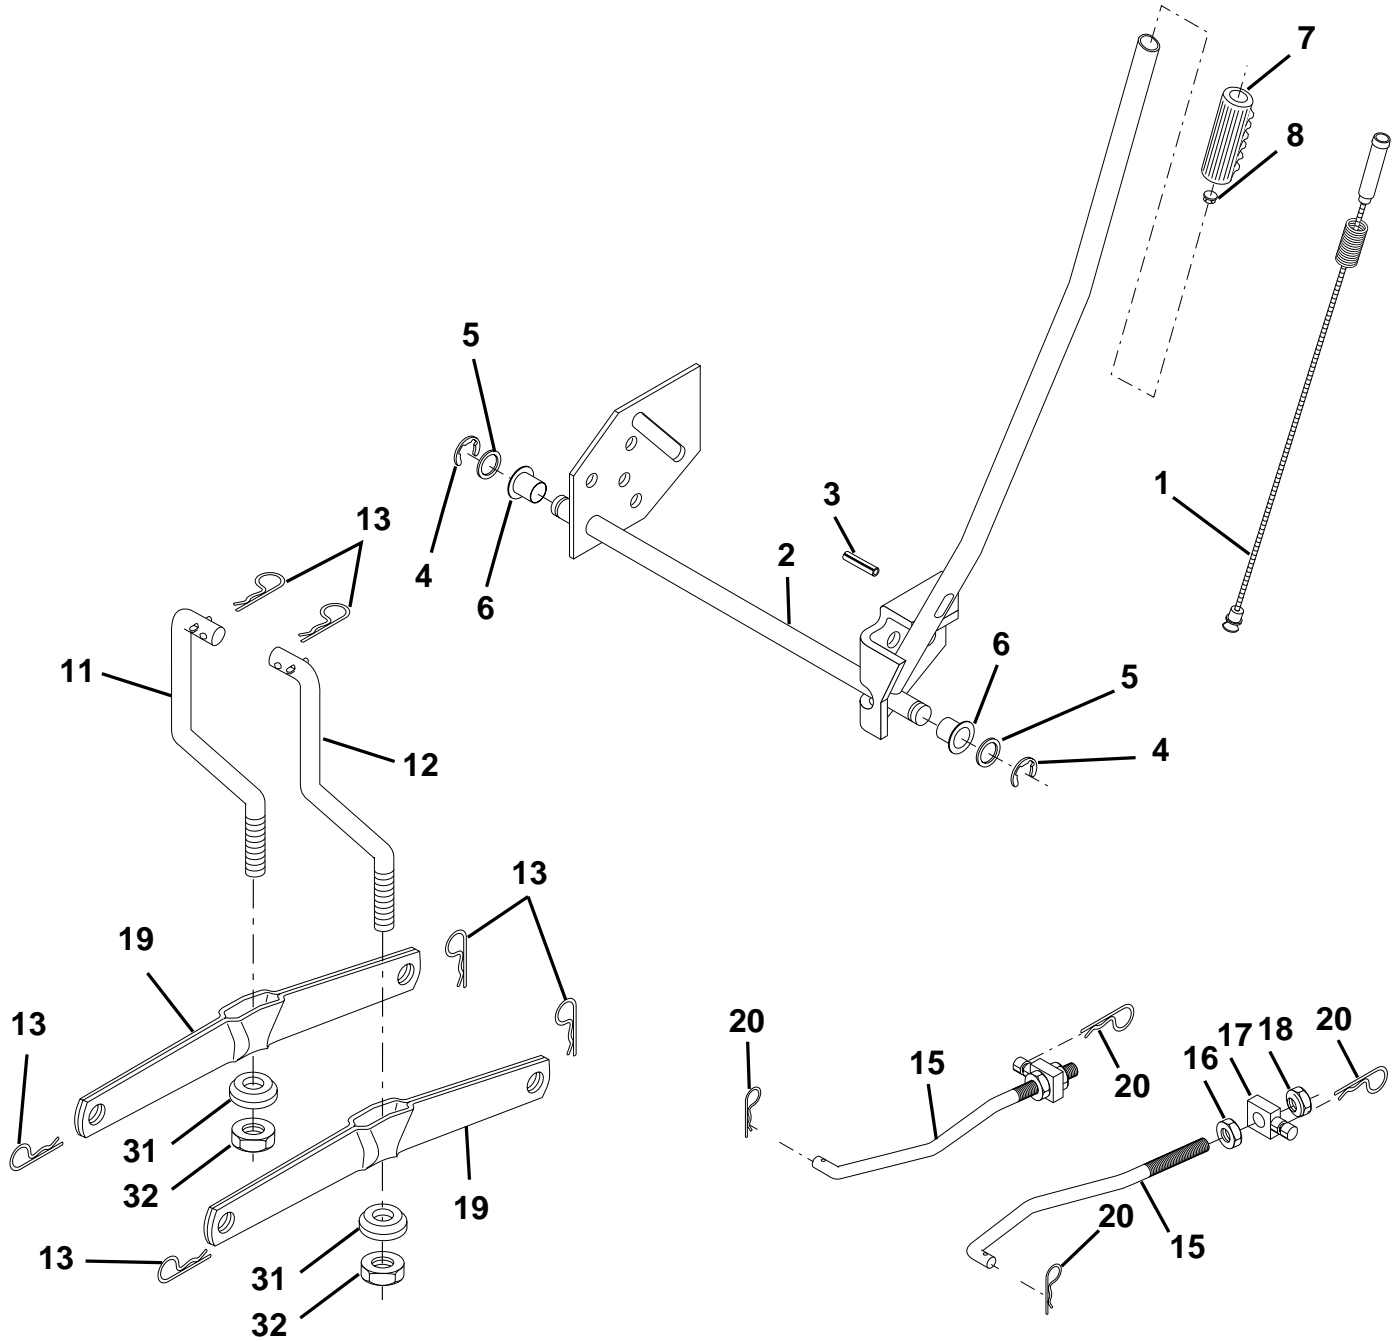

NOTE: All component dimensions given in U.S. inches
1 inch = 25.4 mm

REPAIR PARTS

TRACTOR - MODEL NO. LTH120 (954140106B), PRODUCT NO. 954 14 01-06

MOWER LIFT

REPAIR PARTS

TRACTOR - MODEL NO. LTH120 (954140106B), PRODUCT NO. 954 14 01-06