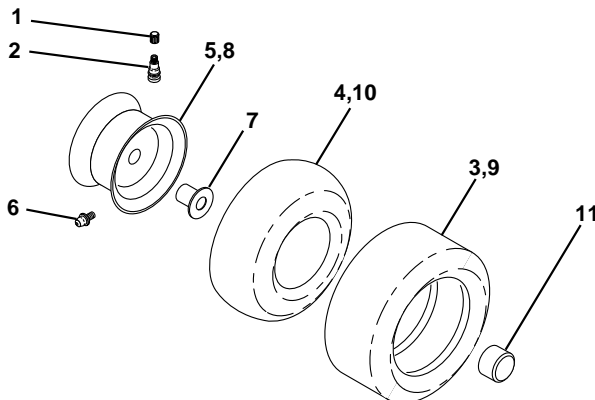

WHEELS & TIRES

KEY NO.	PART NO.	DESCRIPTION
1	532059192	Cap Valve Tire
2	532065139	Stem Valve
3	532106222	Tire F Ts 15 X 6 0 - 6 Service
4	532059904	Tube Front (Service Item Only)
5	532138336	Rim Asm 6"front Silver Service
6	532124957	Fitting Grease (Front Wheel Only)
7	532124959	Bearing Flange (Front Wheel Only)
8	532138337	Rim Asm 8"rear Silver Service
9	532124635	Tire R Ts 18x8 5-8 C Service
10	532124926	Tube Rear (Service Item Only)
11	532104757	Cap Axle Blk 1 50 X 1 00
--	532144334	Sealant, Tire (10 oz. Tube)

NOTE: All component dimensions given in U.S. inches
1 inch = 25.4 mm