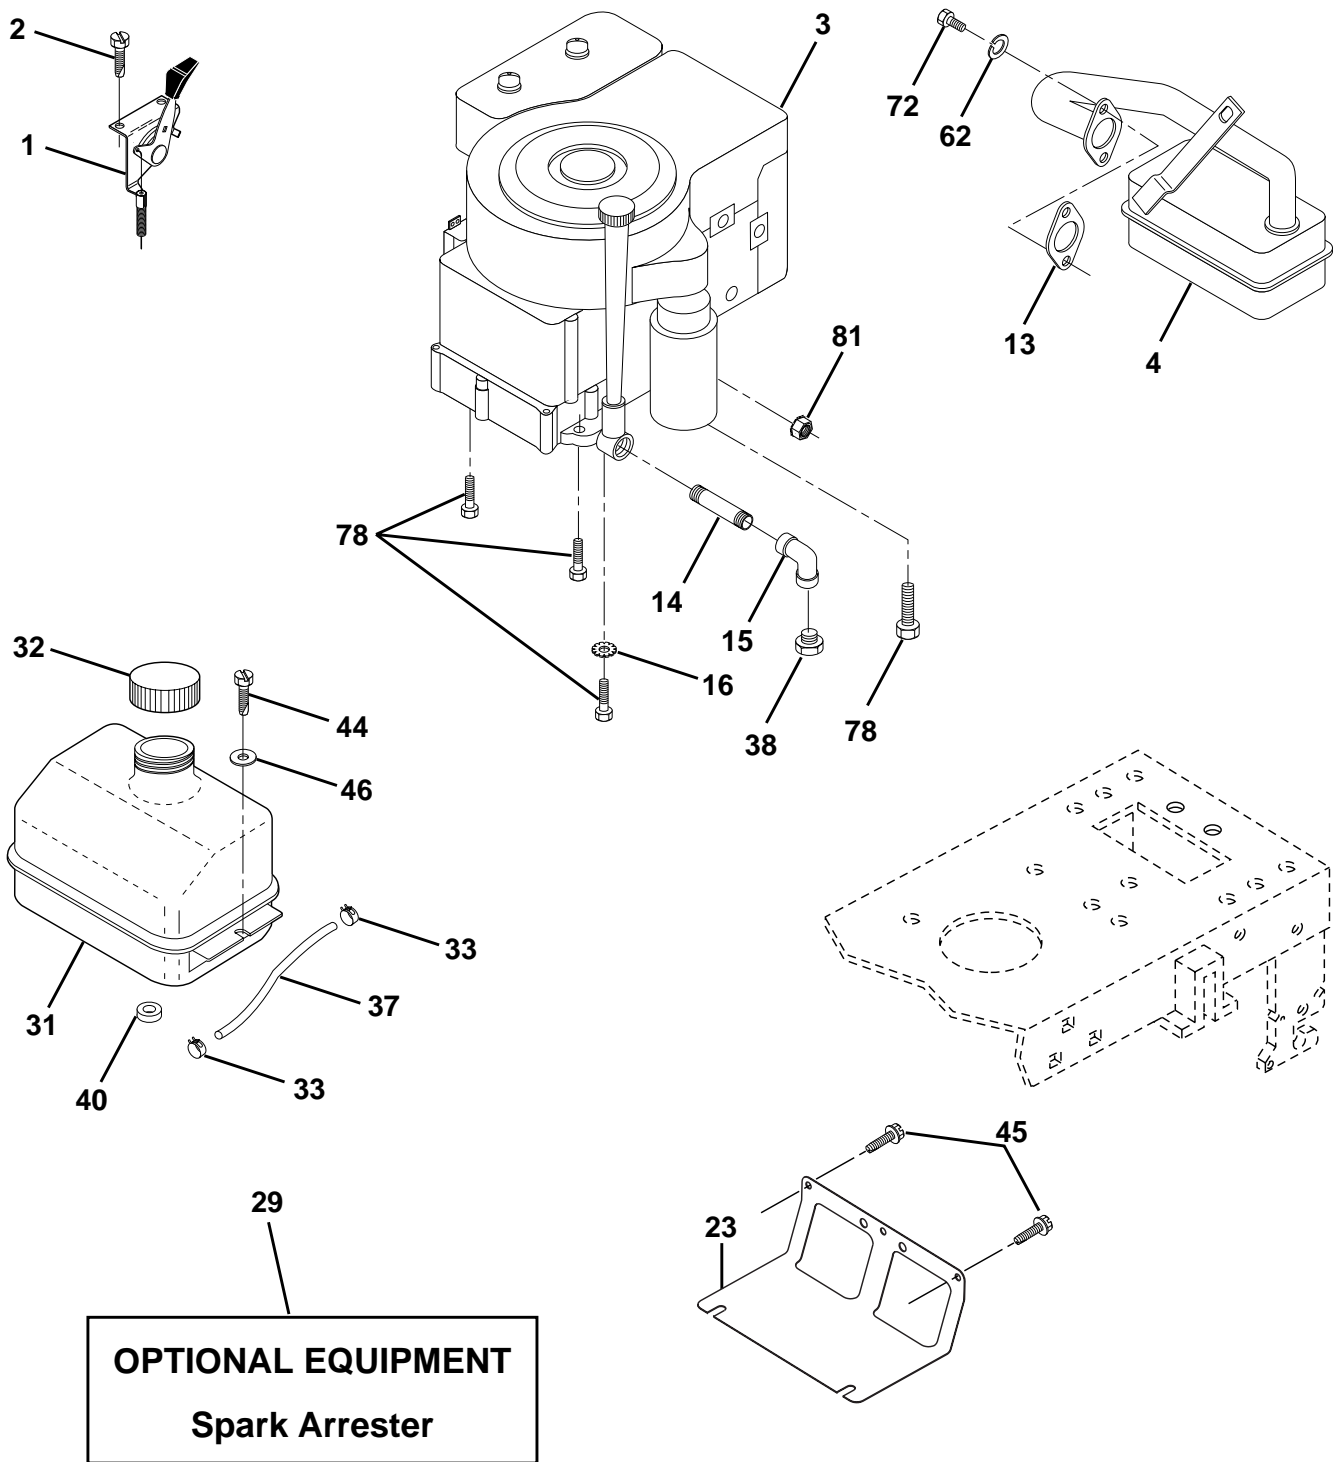

NOTE: All component dimensions given in U.S. inches.
1 inch = 25.4 mm.

REPAIR PARTS

TRACTOR - MODEL NO. LTH120 (954140106B), PRODUCT NO. 954 14 01-06

SEAT ASSEMBLY

KEY NO.	PART NO.	DESCRIPTION
1	532140838	Seat
2	532140551	Bracket Pivot Seat 8 720
3	874760616	Bolt Fin Hex 3/8-16unc X 1
4	819131610	Washer 13/32 X 1 X 10 Ga
5	532145006	Clip Push-In
6	873800600	Nut Hex w/Ins. 3/8-16 Unc
7	532124181	Spring Seat Cprsn 2 250 Blk Zi
8	817060616	Screw 3/8-16 X 1-1/2
9	819131614	Washer 13/32 X 1 X 14 Ga.
10	532155925	Pan Seat
12	532121246	Bracket Mounting Switch
13	532121248	Bushing Snap Blk Nyl 50 Id
14	872050412	Bolt Rdhd Sqnk 1/4-20x1-1/2

NOTE: All component dimensions given in U.S. inches.
1 inch = 25.4 mm

REPAIR PARTS

TRACTOR - MODEL NO. LTH120 (954140106B), PRODUCT NO. 954 14 01-06

DECALS

KEY NO.	PART NO.	DESCRIPTION
1	532157032	Decal Oper. Step Thru Eng/Fr
3	532157193	Decal Hood RH
4	532157195	Decal Hood LH
5	532166100	Decal HP Engine
6	532171458	Decal Dash Logo
8	532137259	Decal Warning
9	532150617	Decal Fender Husq
10	532157140	Decal Fender Danger Eng/Fr
14	532136832	Decal V-Belt Schematic

WHEELS & TIRES

KEY NO.	PART NO.	DESCRIPTION
1	532059192	Cap Valve Tire
2	532065139	Stem Valve
3	532106222	Tire F Ts 15 X 6 0 - 6 Service
4	532059904	Tube Front (Service Item Only)
5	532138336	Rim Asm 6"front Silver Service
6	532124957	Fitting Grease (Front Wheel Only)
7	532124959	Bearing Flange (Front Wheel Only)
8	532138337	Rim Asm 8"rear Silver Service
9	532124635	Tire R Ts 18x8 5-8 C Service
10	532124926	Tube Rear (Service Item Only)
11	532104757	Cap Axle Blk 1 50 X 1 00
--	532144334	Sealant, Tire (10 oz. Tube)

NOTE: All component dimensions given in U.S. inches
1 inch = 25.4 mm

REPAIR PARTS

TRACTOR - MODEL NO. LTH120 (954140106B), PRODUCT NO. 954 1401-06

ENGINE

REPAIR PARTS

TRACTOR - MODEL NO. LTH120 (954140106B), PRODUCT NO. 954 14 01-06