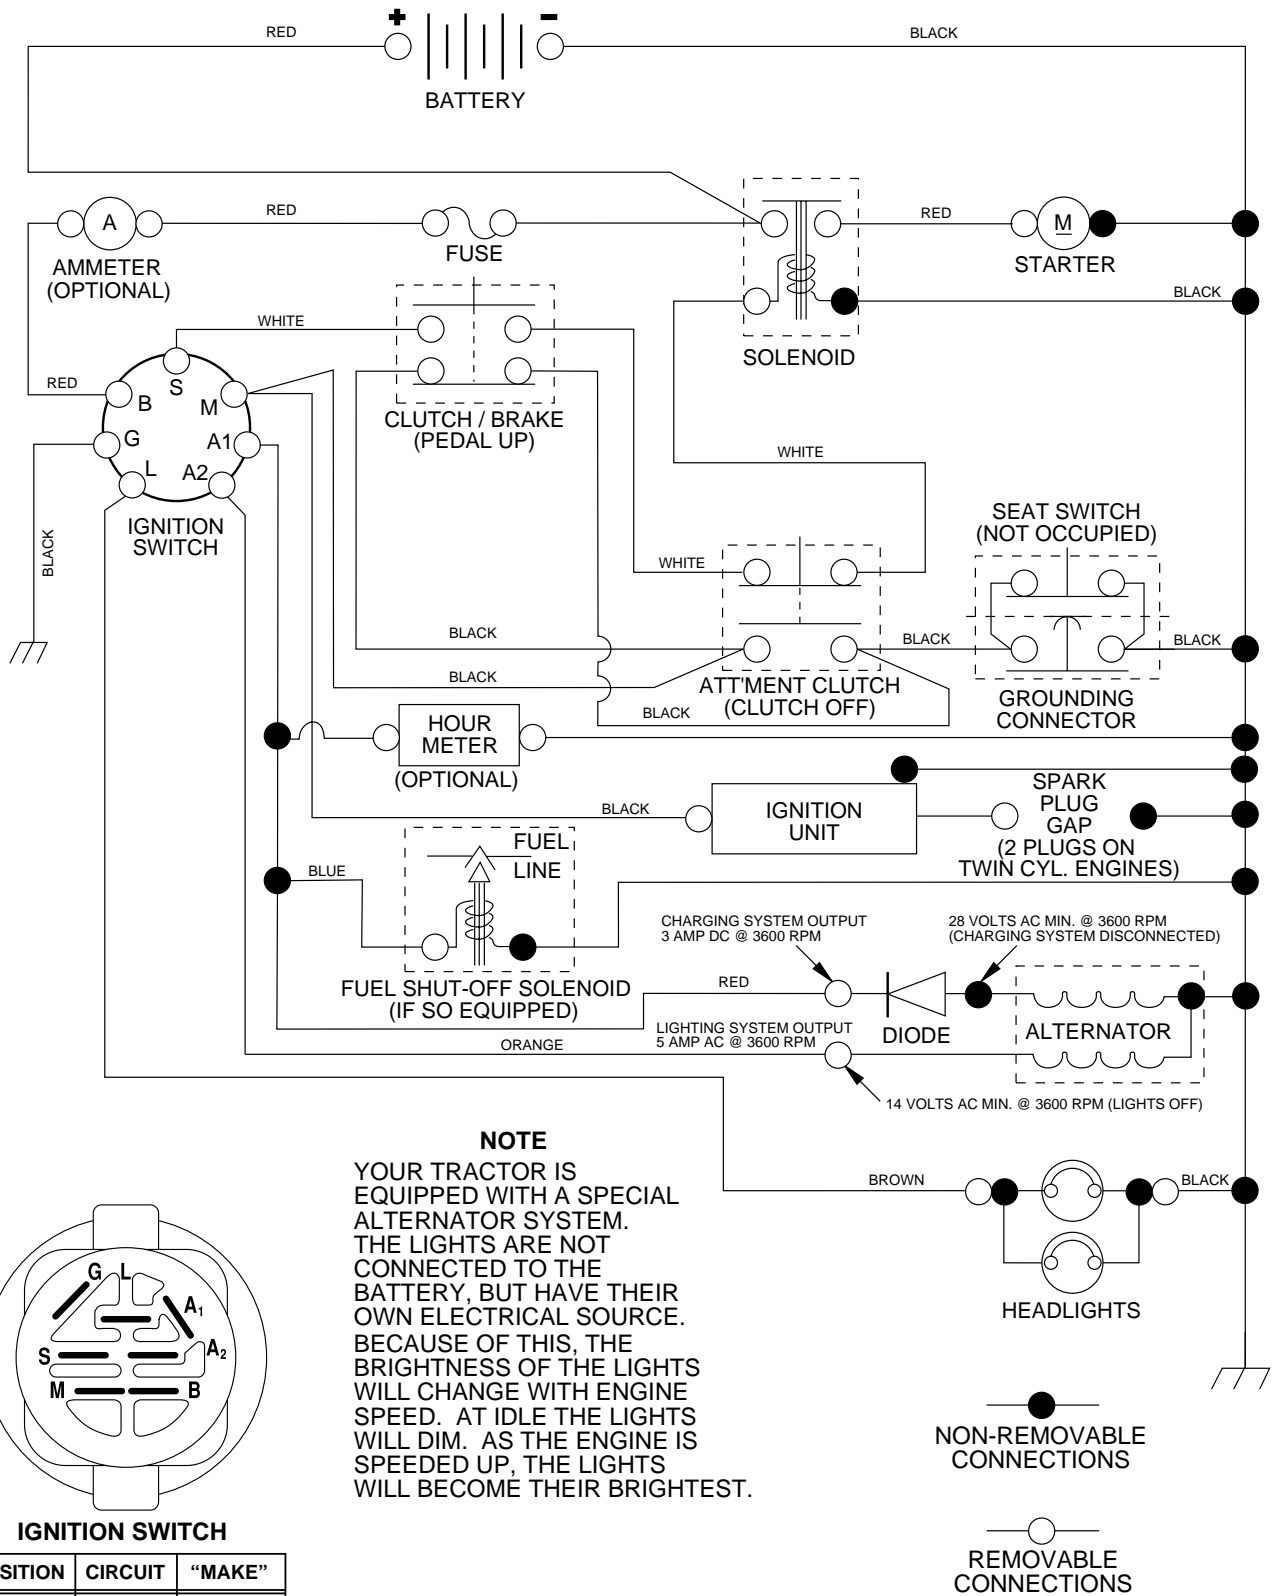

TRACTOR - MODEL NO. LTH120 (954140106B), PRODUCT NO. 954 14 01-06

SCHEMATIC