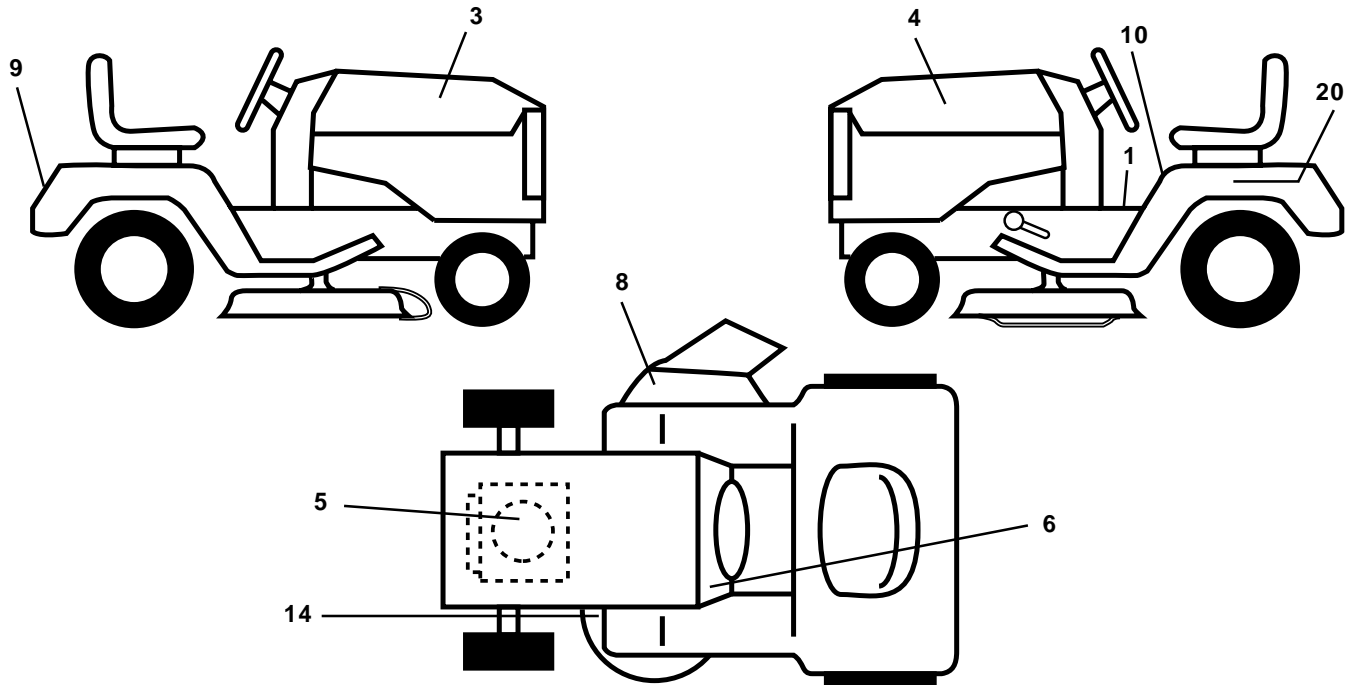

REPAIR PARTS

TRACTOR - MODEL NO. LTH120 (954140106B), PRODUCT NO. 954 14 01-06

DECALS

KEY NO.	PART NO.	DESCRIPTION
1	532157032	Decal Oper. Step Thru Eng/Fr
3	532157193	Decal Hood RH
4	532157195	Decal Hood LH
5	532166100	Decal HP Engine
6	532171458	Decal Dash Logo
8	532137259	Decal Warning
9	532150617	Decal Fender Husq
10	532157140	Decal Fender Danger Eng/Fr
14	532136832	Decal V-Belt Schematic

KEY NO.	PART NO.	DESCRIPTION
20	532145005	Decal Bat Dan/Psn
--	532171284	Pad Footrest LH STLT
--	532171285	Pad Footrest RH STLT
--	532138311	Decal Handle Lft Height Adjust
--	532169210	Decal Bypass Lt Hydro
--	532173610	Manual Owner's (English)
--	532173611	Manual Owner's (French)
Available accessories not included with tractor:		
--	MK380	Mulcher Kit with Blades
--	C38	Grass Catcher