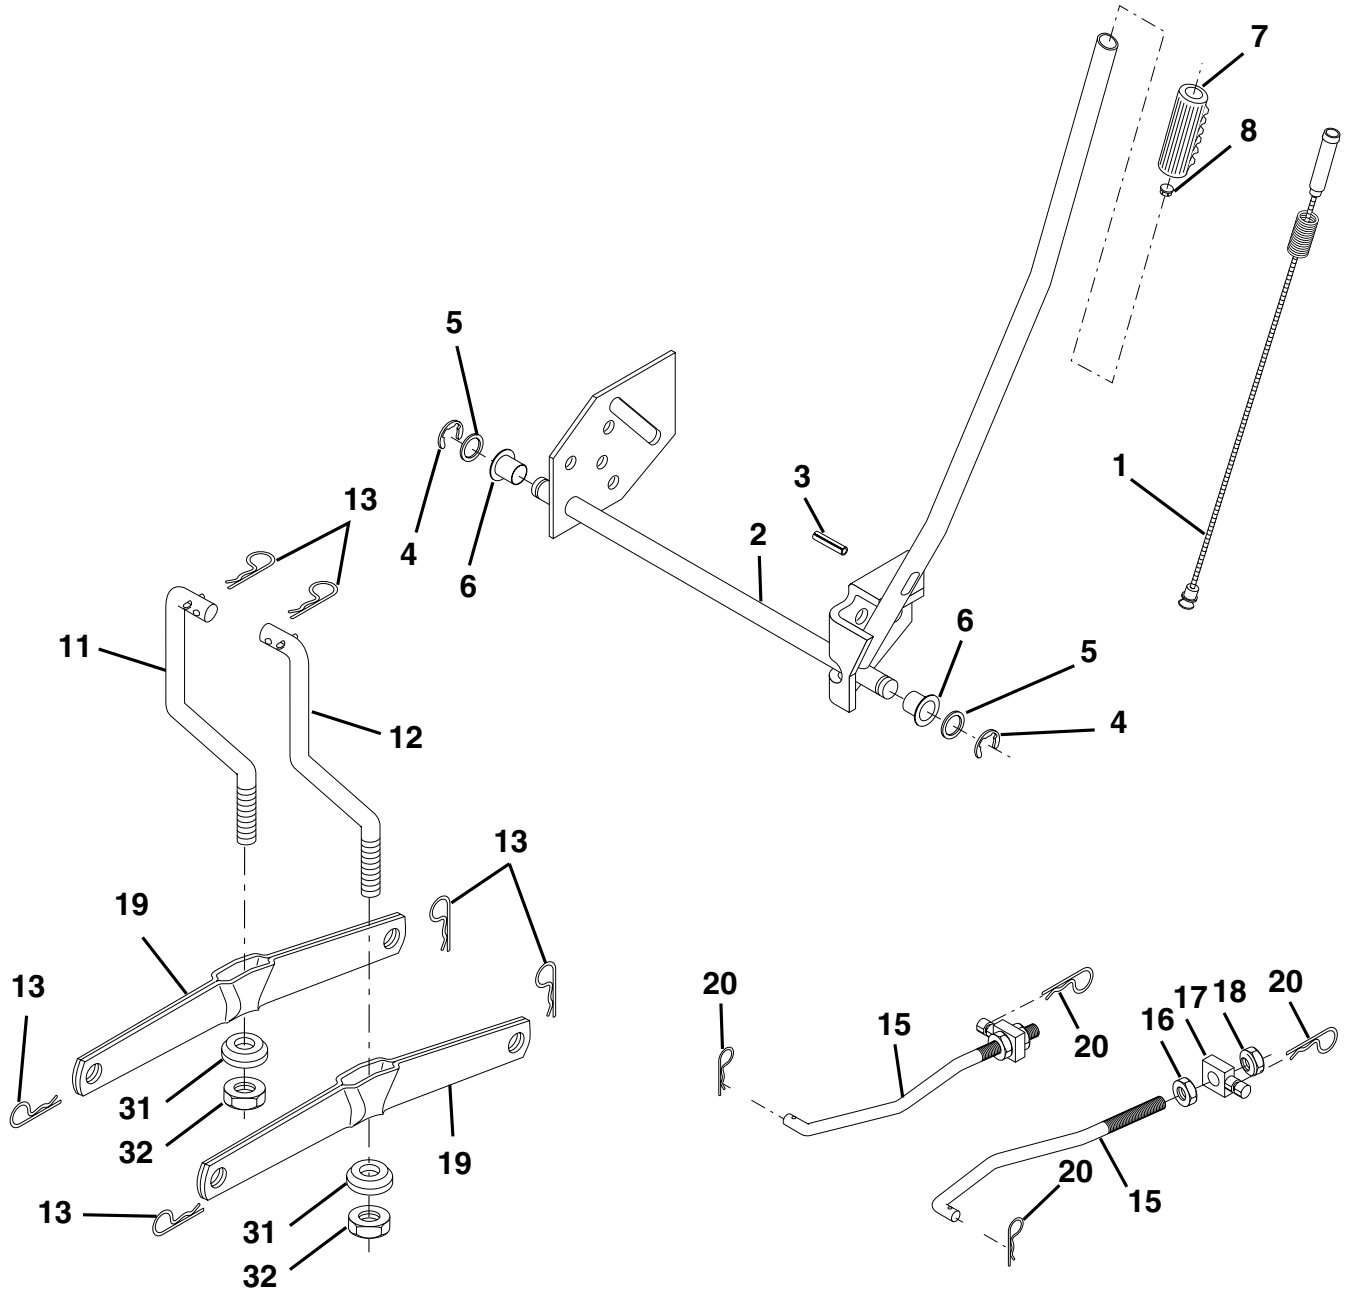

## WHEELS & TIRES

KEY NO.	PART NO.	DESCRIPTION
1	532059192	Cap, Tire valve
2	532065139	Stem, Valve
3	532106222	Tire, Front
4	532059904	Tube, Front (Service item only)
5	532138336	Rim assembly, 6" front
6	532124957	Fitting, Grease (Front wheel only)
7	532124959	Bearing, Flange (Front wheel only)
8	532138337	Rim assembly, 8" rear
9	532124635	Tire, Rear
10	532124926	Tube, Rear (Service item only)
11	532175039	Cap, Hub Axle
--	532144334	Sealant, Tire (10 oz. Tube)

**NOTE:** All component dimensions given in U.S. inches  
1 inch = 25.4 mm

# REPAIR PARTS

TRACTOR - - MODEL NUMBER (LT1238) LT1238A, PRODUCT NO. 954 56 70-24  
MOWER LIFT

# REPAIR PARTS

TRACTOR - - MODEL NUMBER (LT1238) LT1238A, PRODUCT NO. 954 56 70-24  
MOWER LIFT

KEY NO.	PART NO.	DESCRIPTION
1	532159460	Wire Asm Inner/Sprg w/plunger
2	532159471	Shaft Asm Lift RH
3	532105767	Pin Groove 1 500 Zinc
4	812000002	E Ring #5133-62
5	819211621	Washer 21/32 X 1 X 21 Ga
6	532120183	Bearing Nylon Blk 629 Id
7	532109413	Grip Handle Bicycle Matte Blk
8	532124526	Button Plunger Black
11	532139865	Link Lift LH Fixed Length
12	532139866	Link Lift RH Fixed Length
13	532124670	Retainer Spring
15	532173288	Link Front
16	873350800	Nut Jam Hex 1/2-13 Unc
17	532130171	Trunnion Blk Zinc
18	873800800	Nut Lockw/Wsh 1/2-13 Unc
19	532139868	Arm Suspension Rear
20	532163552	Retainer, Spring
31	532169865	Bearing Pvt Lift
32	873540600	Nut Crownlock 3/8-24