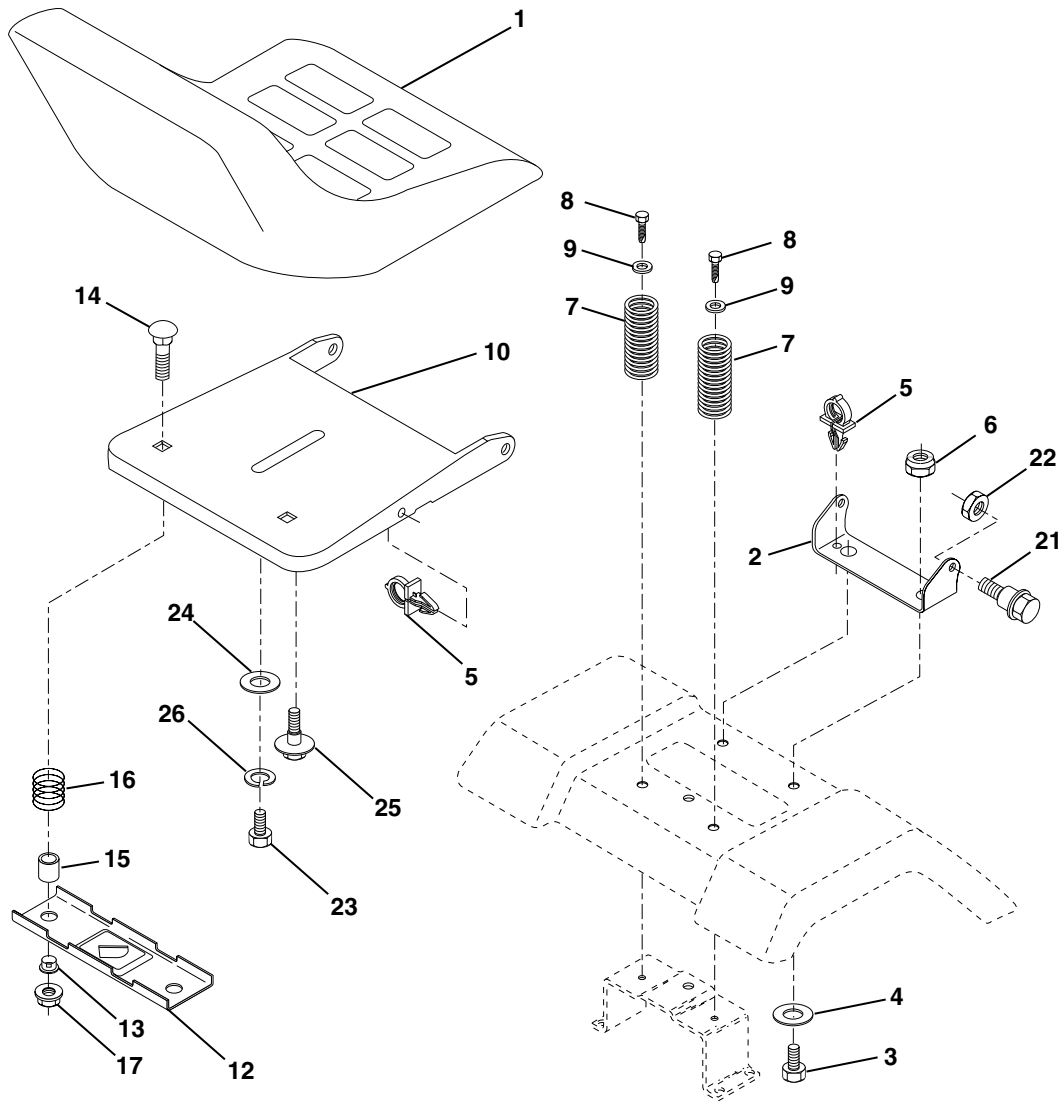

# REPAIR PARTS

TRACTOR - - MODEL NUMBER (LT1238) LT1238A, PRODUCT NO. 954 56 70-24  
ENGINE

KEY NO.	PART NO.	DESCRIPTION
1	532170551	Control Th/ch Flag
2	817720410	Screw Hex Thd Cut 1/4-20x5/8 T
3	-----	Engine, B&S 289707 (Order parts from engine manufacturer)
4	532137348	Muffler Exhaust B&S Lc
13	532165291	Gasket Eng 1 313 Id Tin Plated
14	532148456	Tube Drain Oil Easy
16	811050600	Washer Lock Ext Tooth 3/8
23	532169837	Shield BRN/DBR Guard
29	532137180	Kit Spark Arrestor (Flat Scrm)
31	532109202	Tank Fuel Front
32	532140527	Cap Asm Fuel
33	532123487	Clamp Hose
37	532137040	Line Fuel 20"
38	532148315	Plug Drain Oil Easy
40	532124028	Bushing Snap Nyl Blk Fuel Line
44	817670412	Screw Thdrol 1/4-20 x 3/4
45	817000612	Screw Hex Wsh Thdrol 3/8-16
46	819091416	Washer 9/32 X 7/8 X 16 Ga
62	810040500	Washer Lock Hvy Hlcl Spr
72	871070512	Screw Hexcap 5/16-18 x 3/4
78	817060620	Screw 3/8-16 x 1-1/4
81	873510400	Nut Keps Hex 1/4-20 Unc

**NOTE:** All component dimensions given in U.S. inches  
1 inch = 25.4 mm

# REPAIR PARTS

TRACTOR - - MODEL NUMBER (LT1238) LT1238A, PRODUCT NO. 954 56 70-24  
SEAT

KEY NO.	PART NO.	DESCRIPTION
1	532130875	Seat
2	532140551	Bracket Seat Pivot
3	871110616	Bolt Hex 3/8 - 16 X 1
4	819131610	Washer 13/32 X 1 X10Ga.
5	532145006	Clip Push-In Hinged
6	873800600	Nut Lock Hex w/Ins 3/8 - 16
7	532124181	Spring Seat Cprsn 2 250 Blk Zi
8	817000616	Screw 3/8-16 x 1.5
9	819131614	Washer 13/32 X 1 X 14 Ga
10	532174894	Pan Pnt Seat (Blk)
12	532121246	Bracket Pnt Mounting Switch
13	532121248	Bushing Snap Blk Nyl