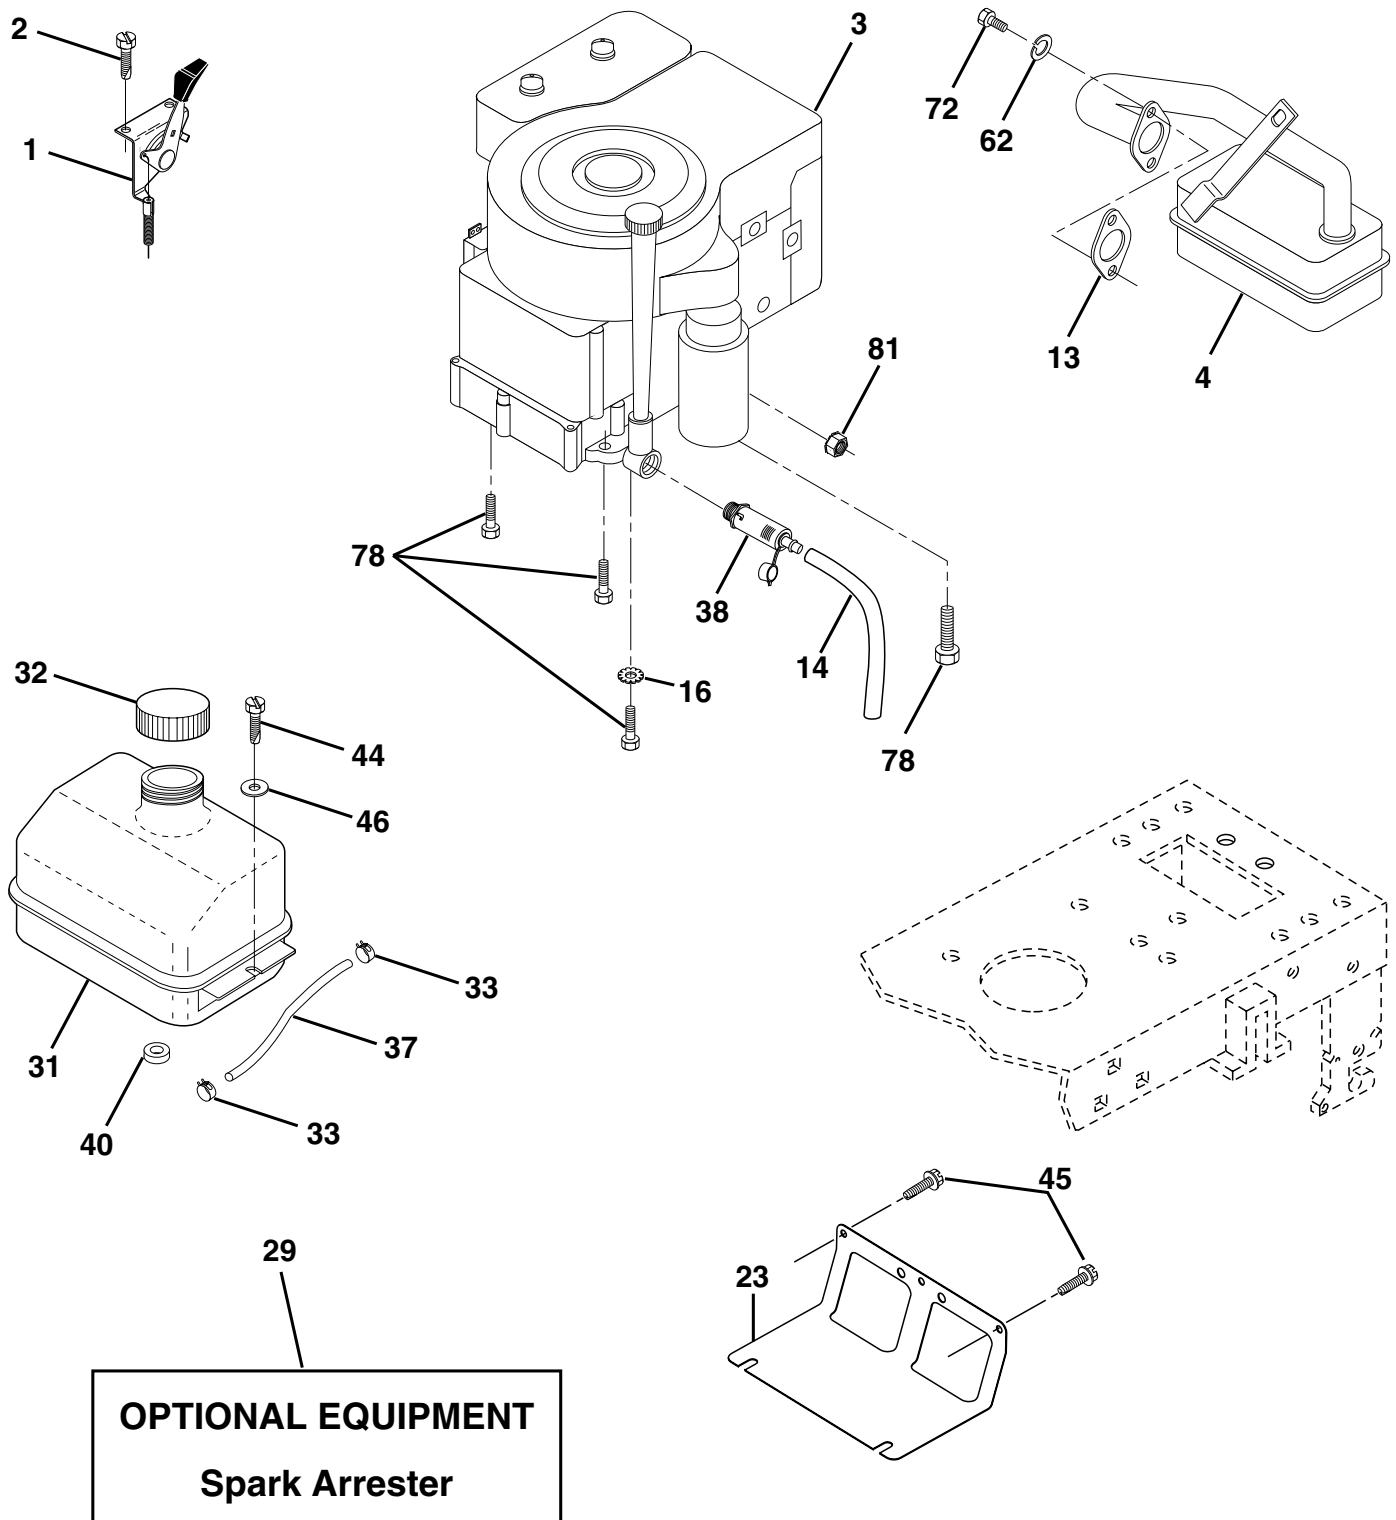

REPAIR PARTS

TRACTOR - - MODEL NUMBER (LT1238) LT1238A, PRODUCT NO. 954 56 70-24
ENGINE

REPAIR PARTS

TRACTOR - - MODEL NUMBER (LT1238) LT1238A, PRODUCT NO. 954 56 70-24
ENGINE

KEY NO.	PART NO.	DESCRIPTION
1	532170551	Control Th/ch Flag
2	817720410	Screw Hex Thd Cut 1/4-20x5/8 T
3	-----	Engine, B&S 289707 (Order parts from engine manufacturer)
4	532137348	Muffler Exhaust B&S Lc
13	532165291	Gasket Eng 1 313 Id Tin Plated
14	532148456	Tube Drain Oil Easy
16	811050600	Washer Lock Ext Tooth 3/8
23	532169837	Shield BRN/DBR Guard
29	532137180	Kit Spark Arrestor (Flat Scrm)
31	532109202	Tank Fuel Front
32	532140527	Cap Asm Fuel
33	532123487	Clamp Hose
37	532137040	Line Fuel 20"
38	532148315	Plug Drain Oil Easy
40	532124028	Bushing Snap Nyl Blk Fuel Line
44	817670412	Screw Thdrol 1/4-20 x 3/4
45	817000612	Screw Hex Wsh Thdrol 3/8-16
46	819091416	Washer 9/32 X 7/8 X 16 Ga
62	810040500	Washer Lock Hvy Hlcl Spr
72	871070512	Screw Hexcap 5/16-18 x 3/4
78	817060620	Screw 3/8-16 x 1-1/4
81	873510400	Nut Keps Hex 1/4-20 Unc

NOTE: All component dimensions given in U.S. inches
1 inch = 25.4 mm