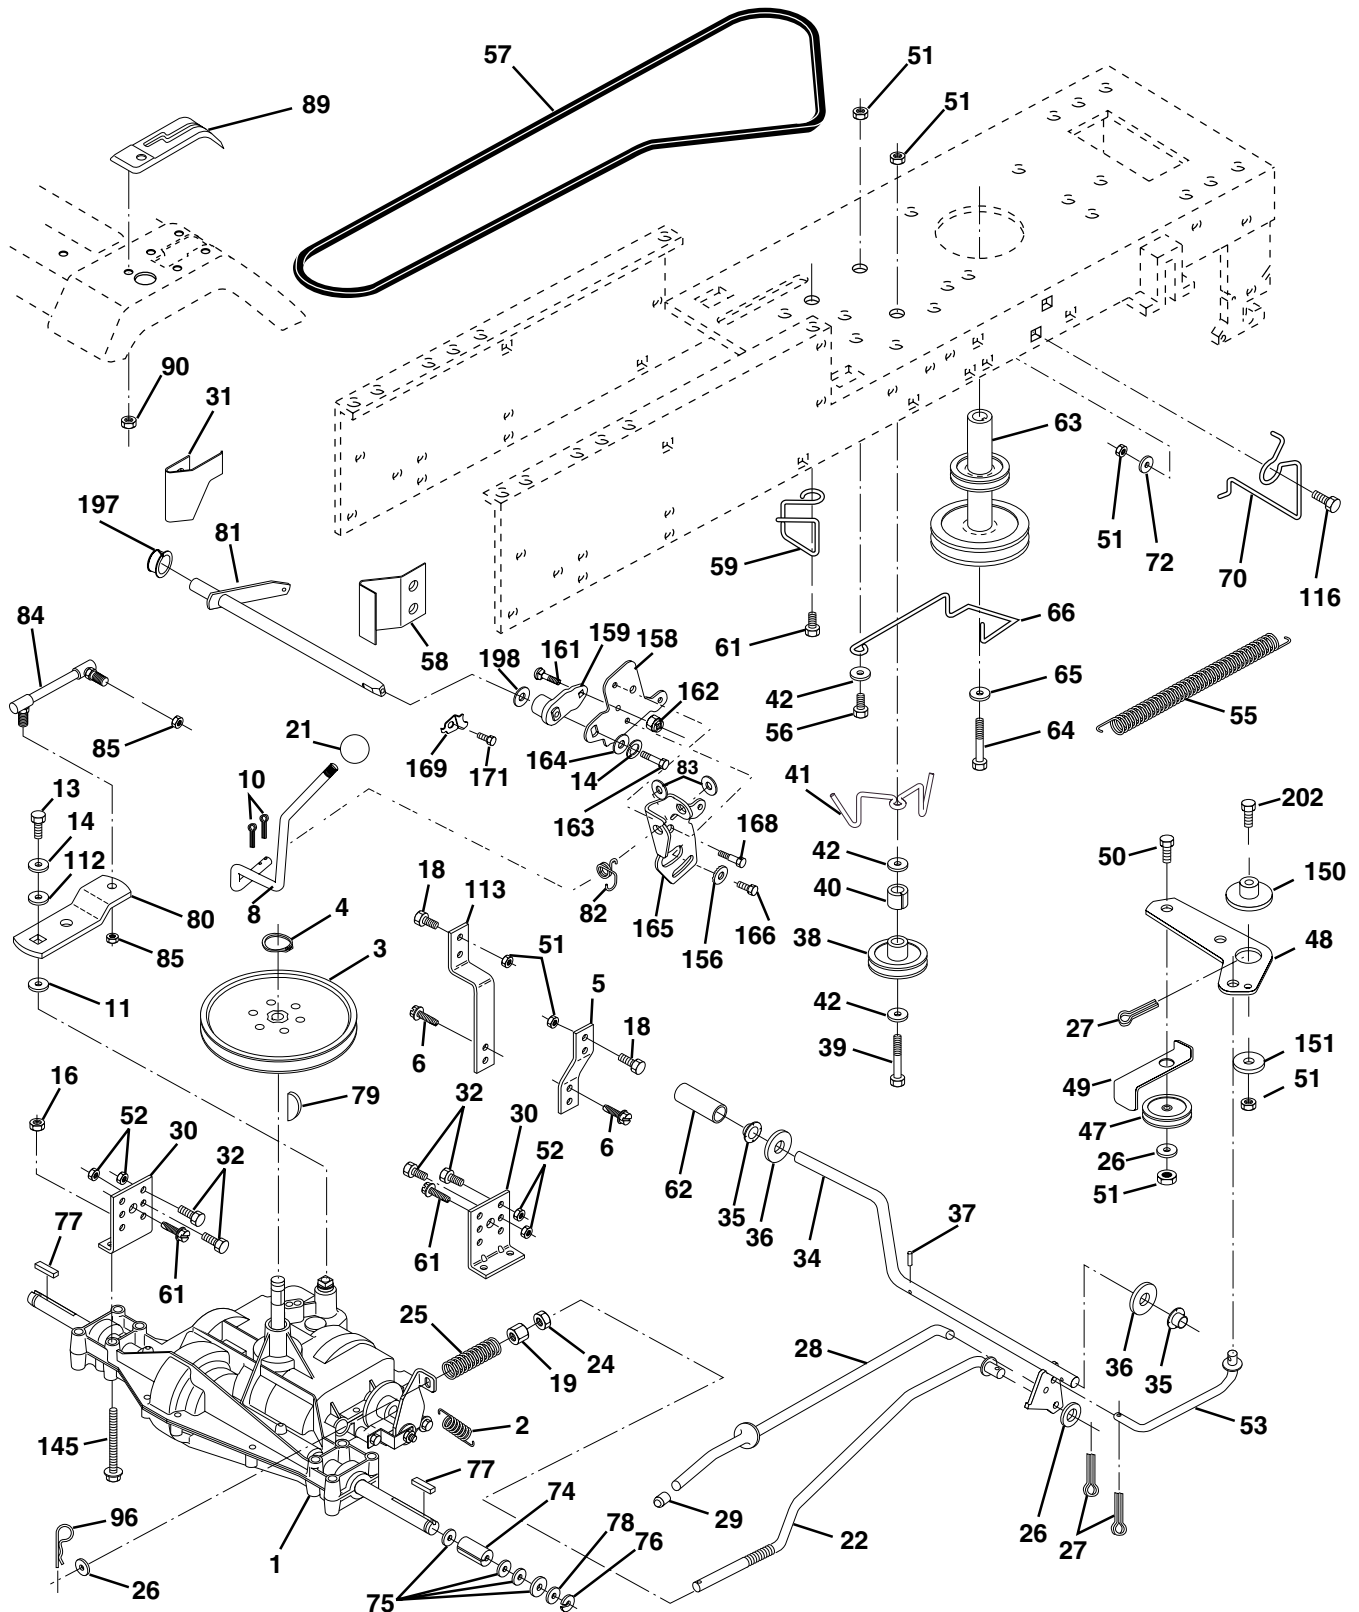

# REPAIR PARTS

TRACTOR - - MODEL NUMBER (LT1238) LT1238A, PRODUCT NO. 954 56 70-24  
CHASSIS

# REPAIR PARTS

TRACTOR - - MODEL NUMBER (LT1238) LT1238A, PRODUCT NO. 954 56 70-24  
CHASSIS

KEY NO.	PART NO.	DESCRIPTION
1	532169831	Chassis
2	532169061	Drawbar, Stretch
3	817060612	Screw 3/8-16 x 3/4
5	532155272	Bumper, Hood/Dash
6	532155923	Saddle
8	532155138	Clip Retainer Slide-On
9	532171796	Dash
10	872140608	Bolt, Carriage 3/8-16 x 1
11	532155927	Panel Dash LH
12	532145660	Clip Tinnerman Grille P.L
13	532173025	Panel Sikscr Dash RH
15	874180512	Screw Mach TRHD 5/16-18uncx3/4
16	873510500	Nut Keps 5/16-18 Unc
17	532162237	Hood
18	532126938	BumperHood
24	874780616	Bolt Fin Hex 3/8-16unc X 1 Gr. 5
25	819131312	Washer 13/32 X 13/16 X 12 Ga
26	873800600	Nut Lock Hex w/Ins 3/8-16 Unc
28	532143499	Grille/Lens Asm.
29	532168154	Lens Grille Private Label
30	532177025	Fender
31	532136619	Bracket Fender Repl 109873x
33	532153539	Footrest Pnt LH Perf
34	532153538	Footrest Pnt RH Perf
35	872110606	Bolt Rdhd Sht Sqnk 3/8-16 X3/4
37	817490508	Screw Thdrol 5/16-18 x 1/2 TYT
38	532169834	Bracket Asm. Pivot Mower Rear
51	873800400	Nut Lock W/Insert 1/4-20unc
52	819091416	Washer 9/32 x 7/8x16 Ga.
53	532144697	Bracket Grille Lh
54	532161464	Screw Hex 8-18 x 7/8
55	532144696	Bracket Grille Rh
57	874780412	Bolt Fin Hex 1/4-20 unc x .75
58	532150127	Duct Air Engine PL/LT
145	532156524	Rod Pivot Chassis/Hood
206	532170165	Bolt Shoulder 5/16-18
208	817670608	Screw Thdrol 3/8-16 x 1/2
209	817000612	Screw Hex Wsh Thdrol 3/8-16
212	532156229	Insert Lens Reflect
--	532005479	Plug Button Blk 359 Dia Choke

**NOTE:** All component dimensions given in U.S. inches  
1 inch = 25.4 mm.

# REPAIR PARTS

TRACTOR - - MODEL NUMBER (LT1238) LT1238A, PRODUCT NO. 954 56 70-24  
DRIVE