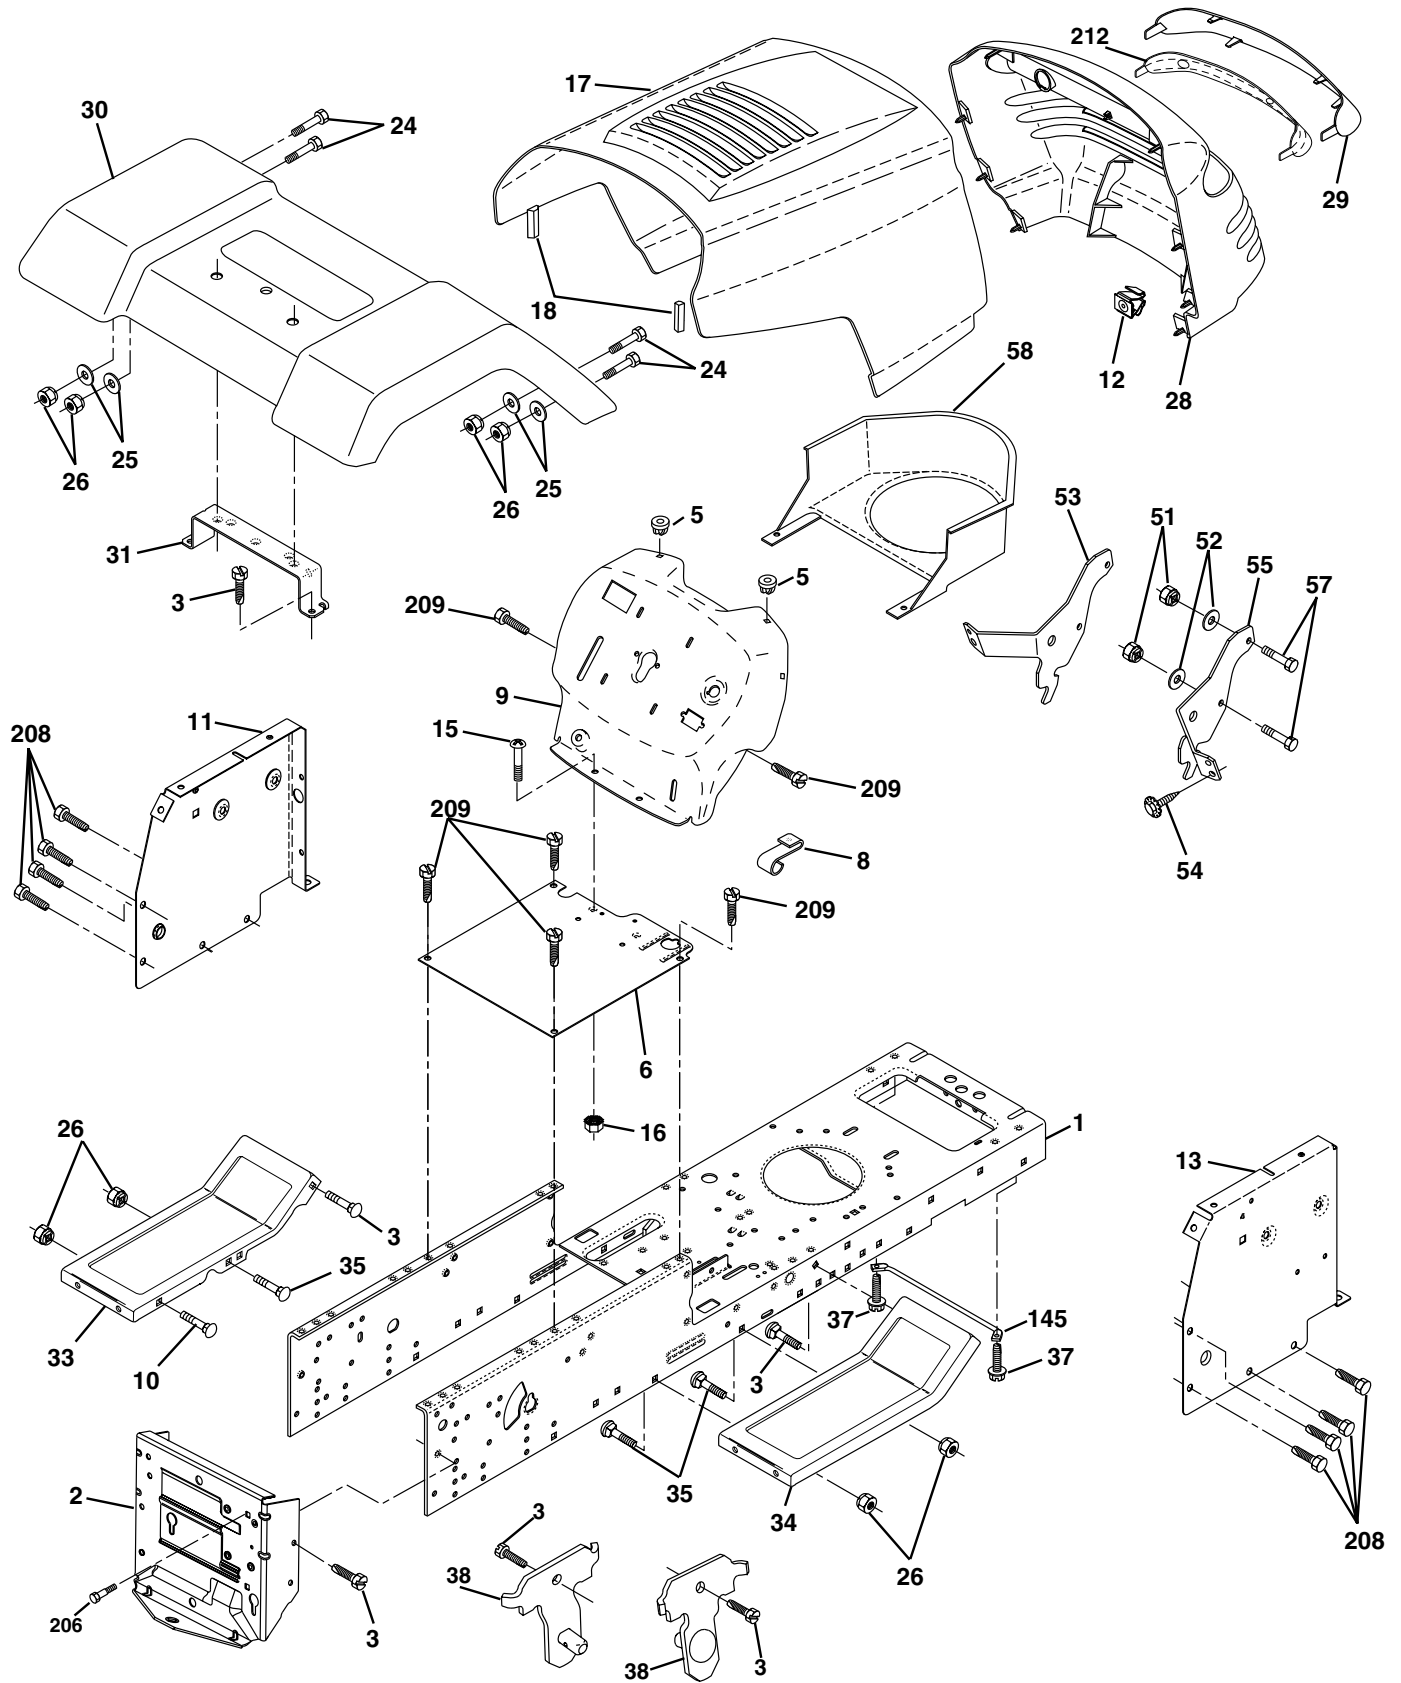

REPAIR PARTS

TRACTOR - - MODEL NUMBER (LT1238) LT1238A, PRODUCT NO. 954 56 70-24
CHASSIS

REPAIR PARTS

TRACTOR - - MODEL NUMBER (LT1238) LT1238A, PRODUCT NO. 954 56 70-24
CHASSIS

KEY NO.	PART NO.	DESCRIPTION
1	532169831	Chassis
2	532169061	Drawbar, Stretch
3	817060612	Screw 3/8-16 x 3/4
5	532155272	Bumper, Hood/Dash
6	532155923	Saddle
8	532155138	Clip Retainer Slide-On
9	532171796	Dash
10	872140608	Bolt, Carriage 3/8-16 x 1
11	532155927	Panel Dash LH
12	532145660	Clip Tinnerman Grille P.L
13	532173025	Panel Sikscr Dash RH
15	874180512	Screw Mach TRHD 5/16-18uncx3/4
16	873510500	Nut Keps 5/16-18 Unc
17	532162237	Hood
18	532126938	BumperHood
24	874780616	Bolt Fin Hex 3/8-16unc X 1 Gr. 5
25	819131312	Washer 13/32 X 13/16 X 12 Ga
26	873800600	Nut Lock Hex w/Ins 3/8-16 Unc
28	532143499	Grille/Lens Asm.
29	532168154	Lens Grille Private Label
30	532177025	Fender
31	532136619	Bracket Fender Repl 109873x
33	532153539	Footrest Pnt LH Perf
34	532153538	Footrest Pnt RH Perf
35	872110606	Bolt Rdhd Sht Sqnk 3/8-16 X3/4
37	817490508	Screw Thdrol 5/16-18 x 1/2 TYT
38	532169834	Bracket Asm. Pivot Mower Rear
51	873800400	Nut Lock W/Insert 1/4-20unc
52	819091416	Washer 9/32 x 7/8x16 Ga.
53	532144697	Bracket Grille Lh
54	532161464	Screw Hex 8-18 x 7/8
55	532144696	Bracket Grille Rh
57	874780412	Bolt Fin Hex 1/4-20 unc x .75
58	532150127	Duct Air Engine PL/LT
145	532156524	Rod Pivot Chassis/Hood
206	532170165	Bolt Shoulder 5/16-18
208	817670608	Screw Thdrol 3/8-16 x 1/2
209	817000612	Screw Hex Wsh Thdrol 3/8-16
212	532156229	Insert Lens Reflect
--	532005479	Plug Button Blk 359 Dia Choke

NOTE: All component dimensions given in U.S. inches
1 inch = 25.4 mm.