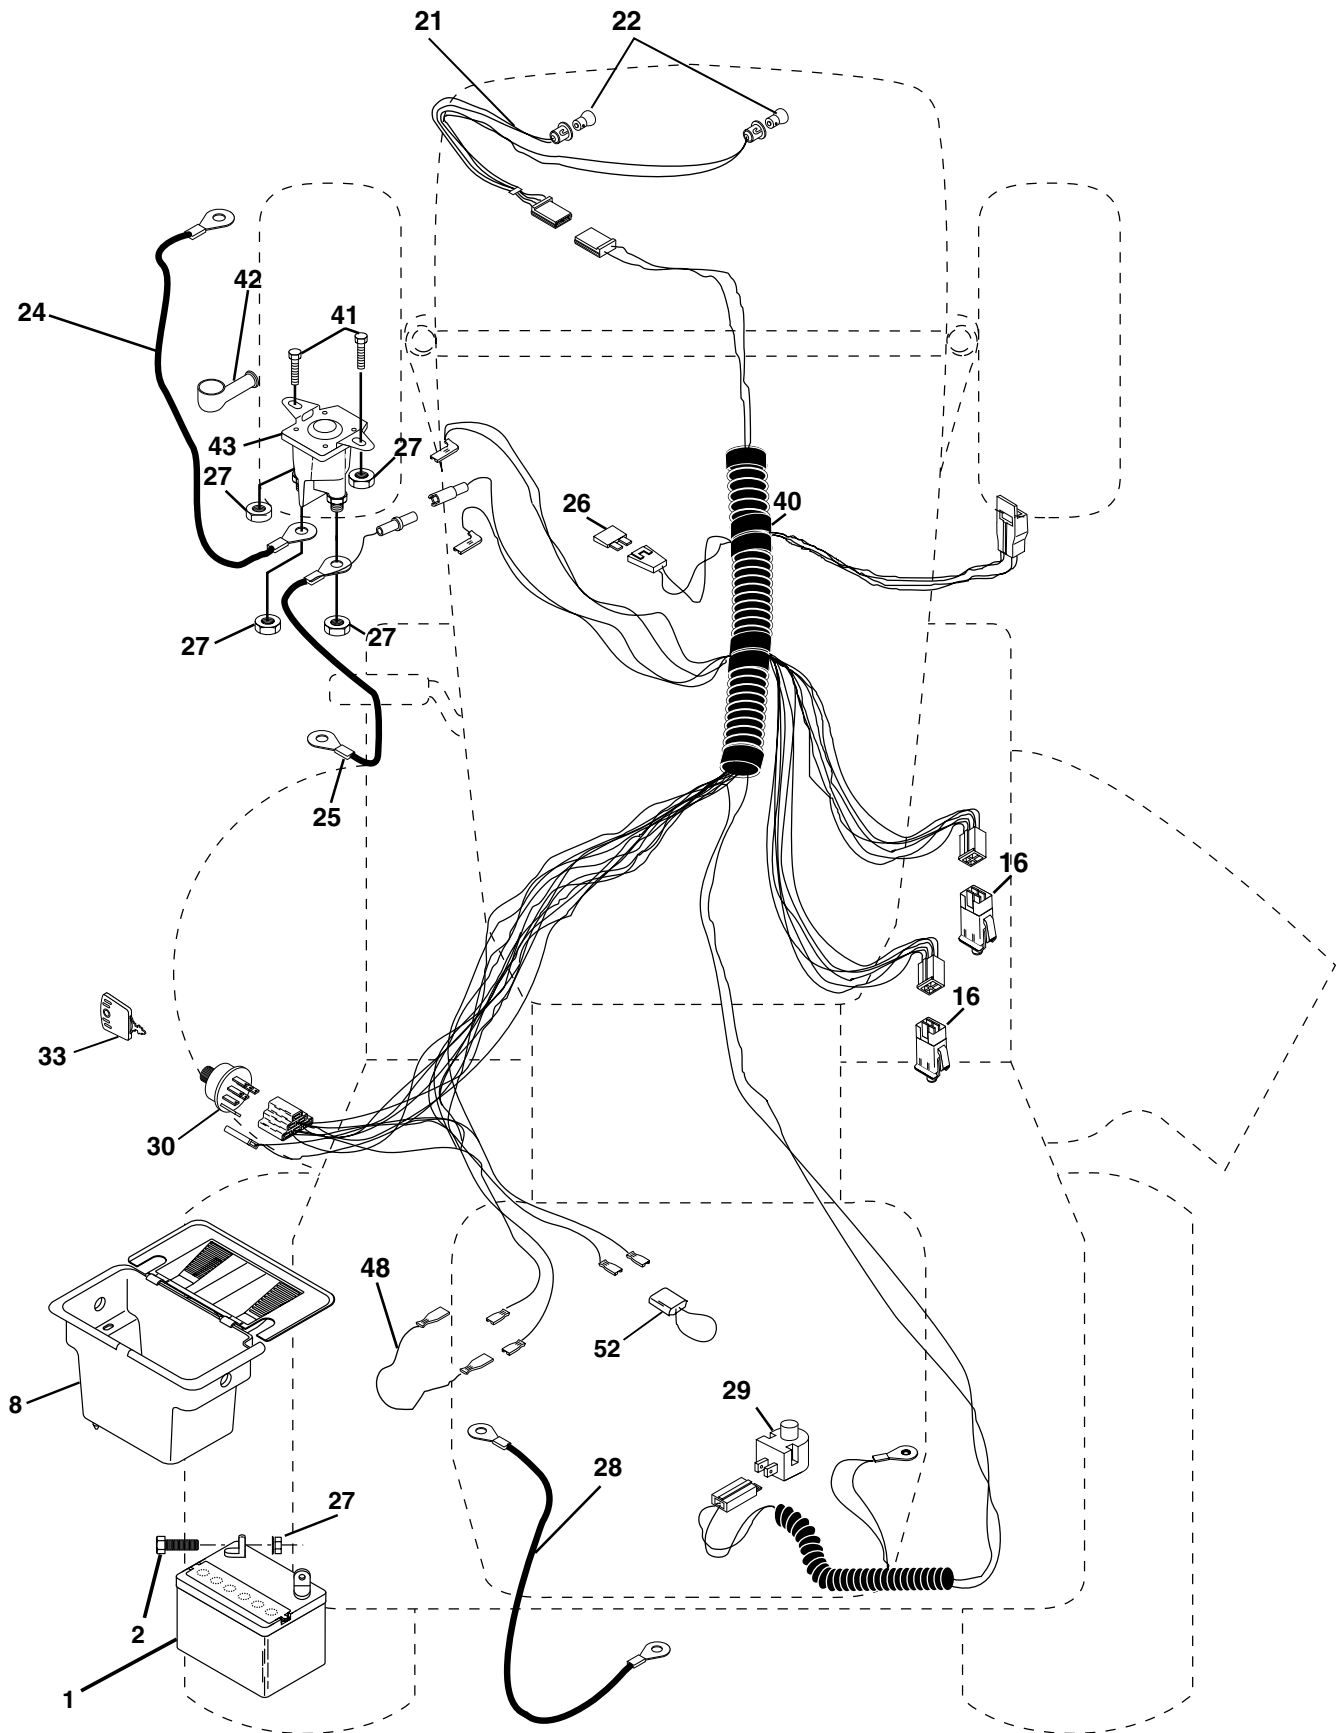

# TRACTOR - - MODEL NUMBER (LT1238) LT1238A, PRODUCT NO. 954 56 70-24 SCHEMATIC

# REPAIR PARTS

TRACTOR - - MODEL NUMBER (LT1238) LT1238A, PRODUCT NO. 954 56 70-24  
ELECTRICAL

# REPAIR PARTS

TRACTOR - - MODEL NUMBER (LT1238) LT1238A, PRODUCT NO. 954 56 70-24  
ELECTRICAL

KEY NO.	PART NO.	DESCRIPTION
1	532144925	Battery 12 Volt 25 Amp
2	874760412	Bolt Hex Hd 1/4-20unc X 3/4
8	532156417	Case Battery Mech Hiinge
16	532153664	Switch Interlock Push-In
21	532166181	Harness Asm Light W/4152j
22	532004152	Bulb Light #1156
24	532124780	Cable Battery 6 Ga 11"red
25	532146147	Cable Battery
26	532175158	Fuse
27	873510400	Nut Keps Hex 1/4-20 Unc
28	532124773	Cable Ground 6 Ga 12"black
29	532121305	Switch Plunger Nc Gray
30	532175566	Switch Ign
33	532140401	Key Ign
40	532170217	Harness Ign
41	871110408	Bolt Blk Fin Hex 1/4-20
42	532131563	Cover Terminal Red
43	532175141	Solenoid
48	532140844	Adapter Ammeter
52	532141940	Protection Wire Loop

# REPAIR PARTS

TRACTOR - - MODEL NUMBER (LT1238) LT1238A, PRODUCT NO. 954 56 70-24  
MOWER LIFT

KEY NO.	PART NO.	DESCRIPTION
1	532159460	Wire Asm Inner/Sprg w/plunger
2	532159471	Shaft Asm Lift RH
3	532105767	Pin Groove 1 500 Zinc
4	812000002	E Ring #5133-62
5	819211621	Washer 21/32 X 1 X 21 Ga
6	532120183	Bearing Nylon Blk 629 Id
7	532109413	Grip Handle Bicycle Matte Blk
8	532124526	Button Plunger Black
11	532139865	Link Lift LH Fixed Length
12	532139866	Link Lift RH Fixed Length
13	532124670	Retainer Spring
15	532173288	Link Front
16	873350800	Nut Jam Hex 1/2-13 Unc
17	532130171	Trunnion Blk Zinc
18	873800800	Nut Lockw/Wsh 1/2-13 Unc
19	532139868	Arm Suspension Rear
20	532163552	Retainer, Spring
31	532169865	Bearing Pvt Lift
32	873540600	Nut Crownlock 3/8-24