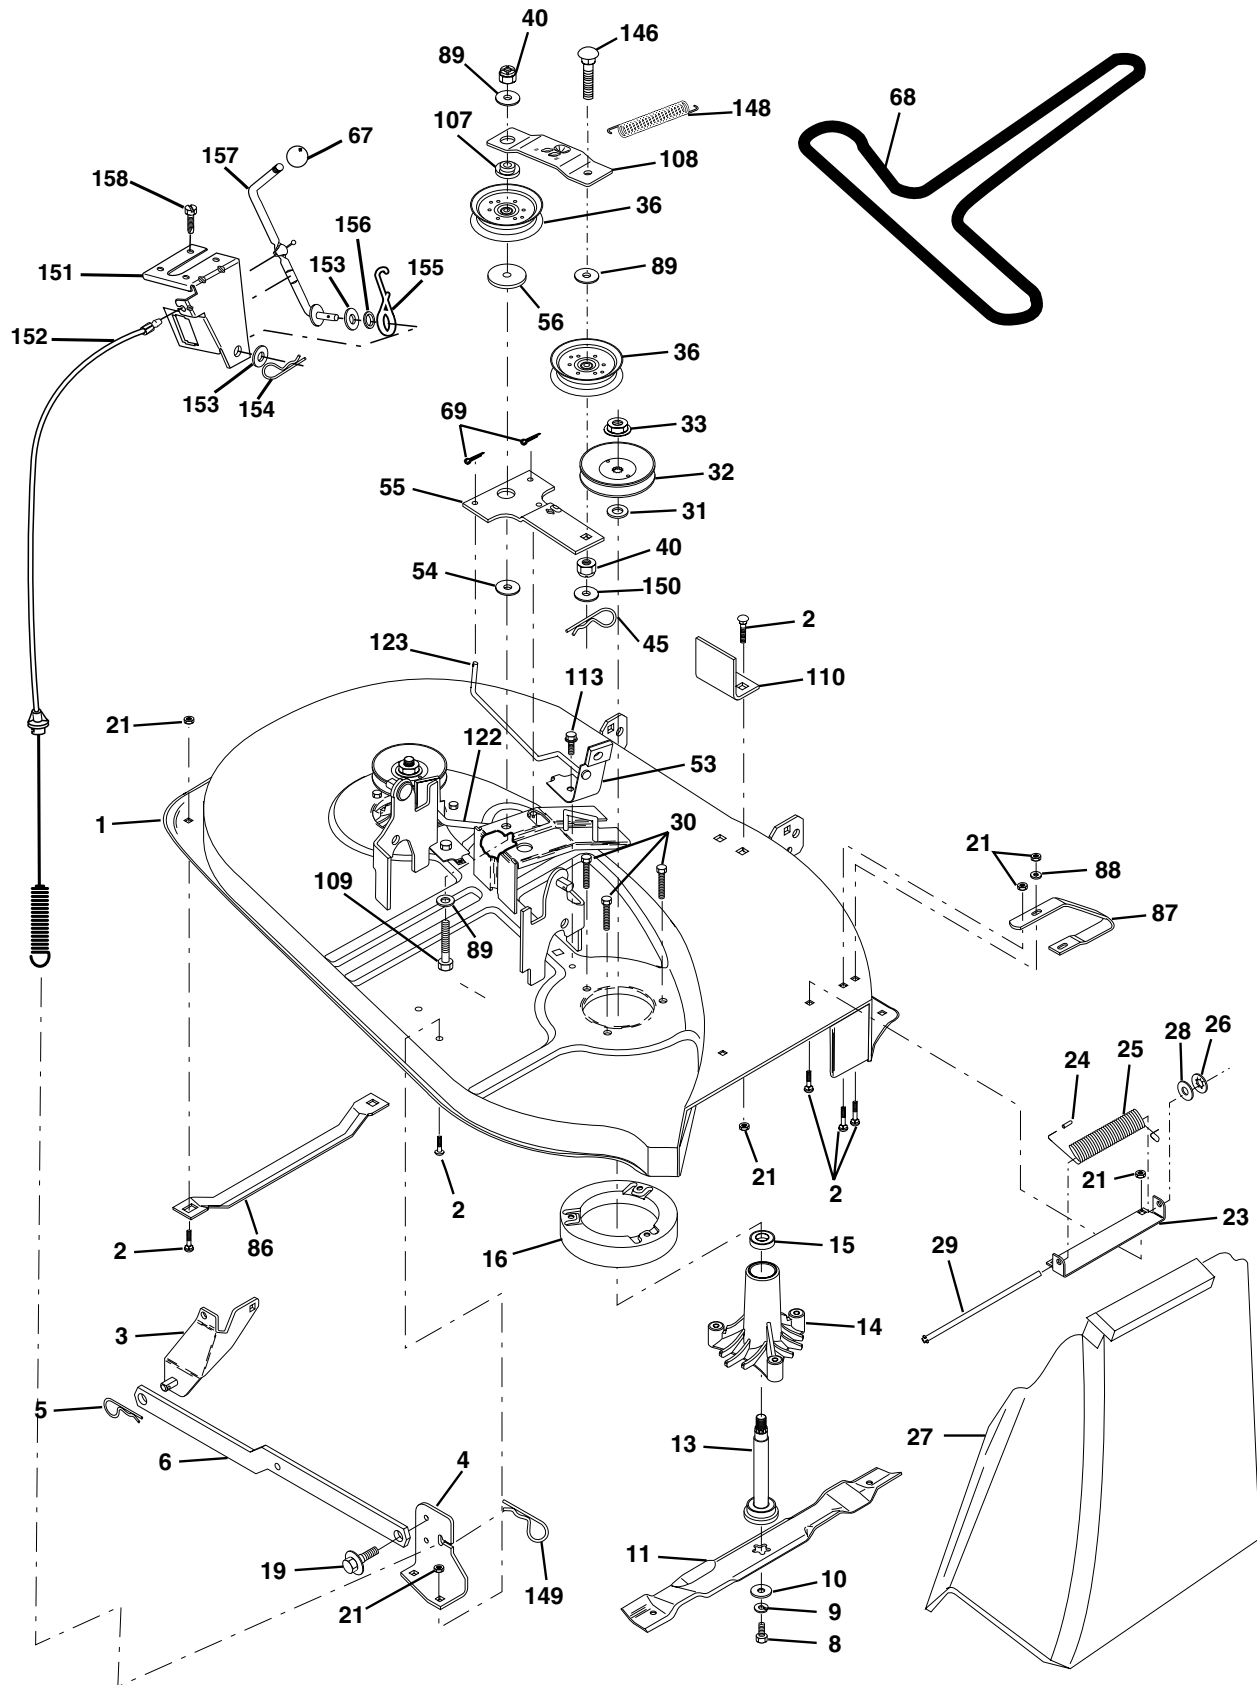

REPAIR PARTS

TRACTOR - - MODEL NUMBER (LT1238) LT1238A, PRODUCT NO. 954 56 70-24
MOWER DECK

REPAIR PARTS

**TRACTOR - - MODEL NUMBER (LT1238) LT1238A, PRODUCT NO. 954 56 70-24
MOWER DECK**

KEY NO.	PART NO.	DESCRIPTION	KEY NO.	PART NO.	DESCRIPTION
1	532170280	Mower Housing Assembly	55	532133840	Idler Arm Assembly
2	872140506	Bolt Carriage 5/16-18 x 3/4	56	532165723	Spacer, Retainer
3	532138017	Bracket Asm Fr. Sway Bar	67	532106932	Knob
4	532169970	Bracket Deck Sway Bar 38"/42"	68	532144200	V-Belt, 42" Mower
5	532124670	Retainer Spring	69	876020312	Pin, Cotter 3/32 x 3/4
6	532130832	Arm, Suspension, Rear	86	532125074	Runner, LH
8	532850857	Bolt 3/8-24 x 1.25 Grade 8	87	532128772	Runner, RH
9	810030600	Washer, Lock 3/8	88	819111216	Washer 11/32 x 3/4 x 16 Ga
10	532140296	Washer, Hardened	89	819131612	Washer 13/32 x 1 x 12 Ga.
11	532138497	Blade Mower	107	532133502	Spacer Retainer
13	532137645	Shaft Assembly, Mandrel, Vented (Includes Key Number 6)	108	532133503	Stiffener, Idler Arm
14	532128774	Housing, Mandrel, Vented	109	874760640	Bolt, Hex Hd 3/8-16 x 2-1/2
15	532110485	Bearing, Ball, Mandrel	110	532142587	Upstop Deck Front 38"
16	532140329	Stripper, Vented Mower Deck	113	817060512	Screw 5/16-1/ x 3/4
19	532132827	Bolt, Shoulder	122	532131289	Rod, Brake LH
21	873680500	Nut	123	532169971	Rod, Brake RH
23	532137607	Bracket, Mower Deflector	146	532165891	Bolt Carriage Idler
24	532105304	Cap, Sleeve	148	532169022	Spring Return Idler
25	532123713	Spring, Torsion, Deflector	149	532165898	Retainer Spring Yellow
26	532110452	Nut, Push	150	819091216	Washer 9/32 x 3/4 x 16 Ga.
27	532175943	Shield, Deflector	151	532169670	Bracket Clutch Cable
28	819111016	Washer 11/32 x 5/8 x 16 Gauge	152	532172758	Clutch Cable 38"/46"
29	532106735	Rod, Hinge	153	532169674	Washer Flat 3/8" Type B
30	532157722	Screw Thdrol. Washer Head	154	532169675	Spring Retainer
31	532129963	Washer, Spacer	155	532169671	Spring Retention LVR CLTCH CAB
32	532153532	Pulley, Mandrel	156	532169672	Spacer Clutch Cable
33	532137266	Nut, Toplock 9/16	157	532169669	Rod Clutch Cable 3/8"
36	532131494	Pulley, Idler, Flat	158	817720410	Screw Hex Thd Cut 1/4-20 x 5/8
40	73680600	Nut, Crownlock 3/8-16 Unc	--	532130794	Mandrel Assembly (Includes Key Numbers 12-15, 17-19, 31 and 33)
45	532124788	Retainer	--	532170317	Mower Deck, Complete
53	532130840	Brake Assembly			
54	532133943	Washer, Hardened			

NOTE: All component dimensions given in U.S. inches
1 inch = 25.4 mm