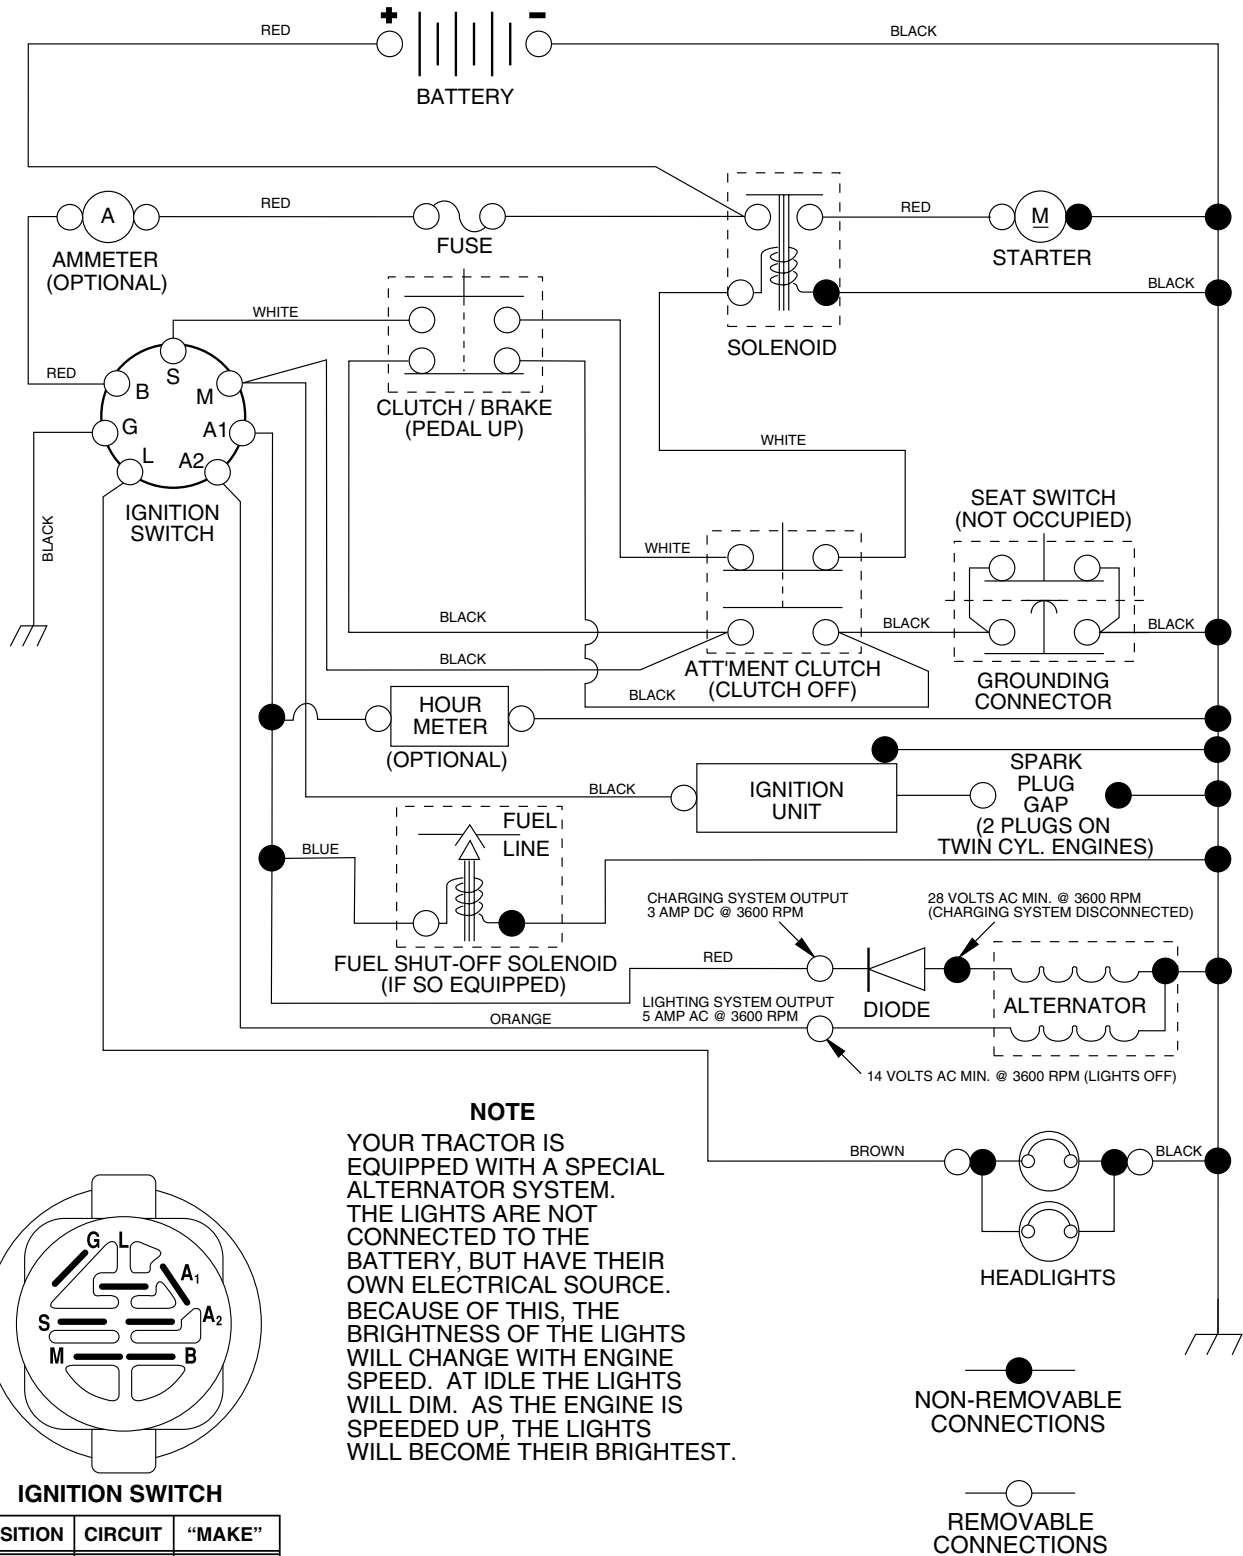

TRACTOR - - MODEL NUMBER (LT1238) LT1238A, PRODUCT NO. 954 56 70-24 SCHEMATIC