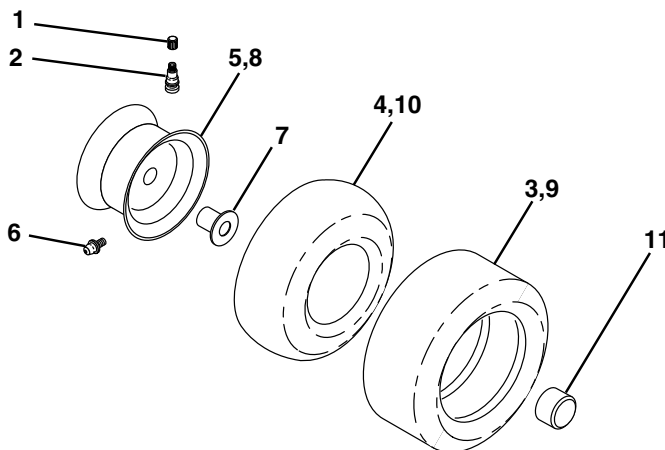

WHEELS & TIRES

KEY NO.	PART NO.	DESCRIPTION
1	532059192	Cap, Tire valve
2	532065139	Stem, Valve
3	532106222	Tire, Front
4	532059904	Tube, Front (Service item only)
5	532138336	Rim assembly, 6" front
6	532124957	Fitting, Grease (Front wheel only)
7	532124959	Bearing, Flange (Front wheel only)
8	532138337	Rim assembly, 8" rear
9	532124635	Tire, Rear
10	532124926	Tube, Rear (Service item only)
11	532175039	Cap, Hub Axle
--	532144334	Sealant, Tire (10 oz. Tube)

NOTE: All component dimensions given in U.S. inches
1 inch = 25.4 mm