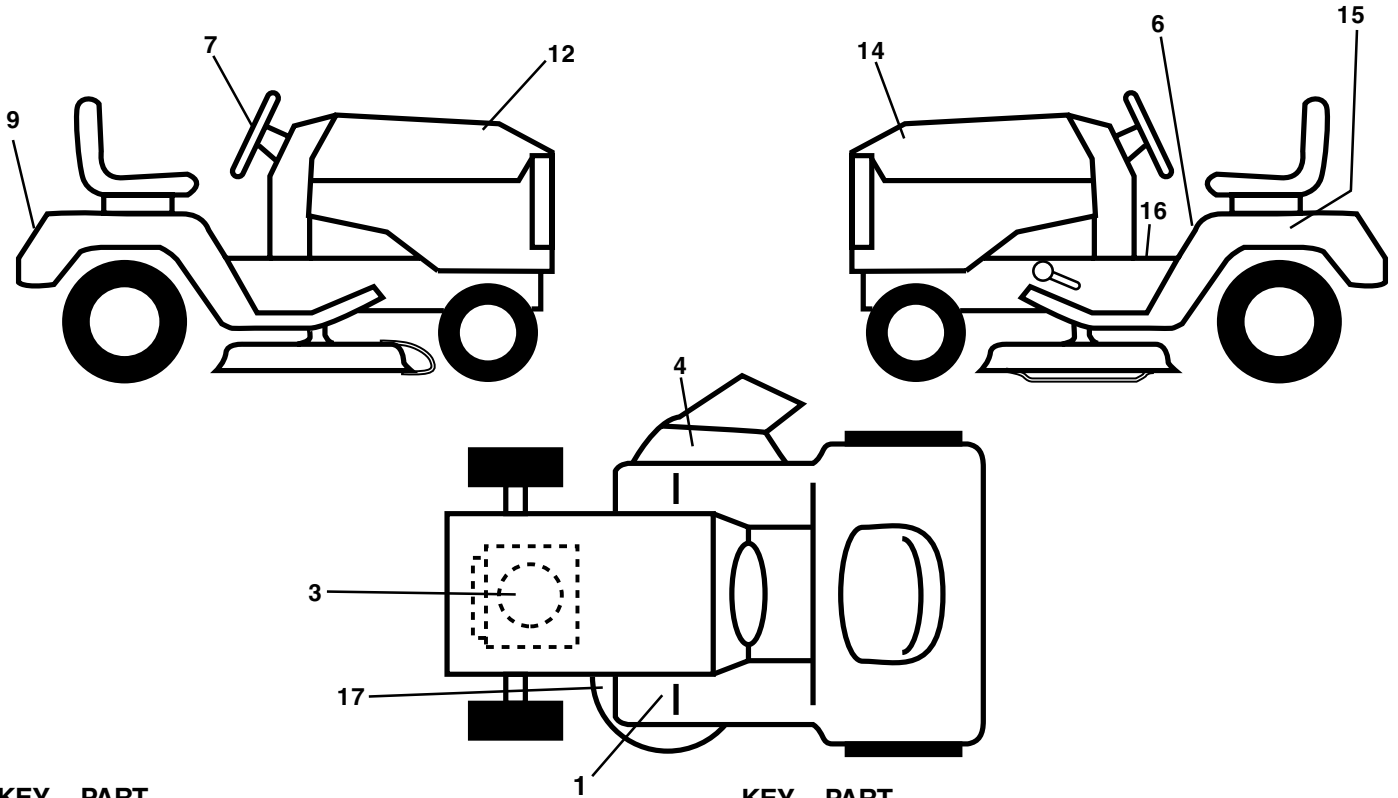

REPAIR PARTS

TRACTOR - - MODEL NUMBER (LT1238) LT1238A, PRODUCT NO. 954 56 70-24
DECALS

KEY NO.	PART NO.	DESCRIPTION
1	532101892	Decal, Clutch/Brake Eng/Fr
3	532170839	Decal, Engine HP
4	532170563	Decal Warning
6	532157140	Decal, Fender Danger English
7	532175854	Decal Ins Str Wh
9	532176822	Decal Fender
12	532176769	Decal, Hood RH
14	532176770	Decal, Hood LH
15	532145005	Decal, Caution, Battery
16	532157163	Decal, Oper Sdl P/L Gear Dr Eng
17	532136832	Decal, V-Belt Sch.

KEY NO.	PART NO.	DESCRIPTION
--	532138311	Decal, Handle Lft Height Adj.
--	532176577	Manual, Owner's English
--	532176578	Manual, Owner's French
Available accessories not included with mower:		
--	C38	Grass Catcher
--	MK38	Mulch Kit w/Blades
--	LSB42	42" Snow Blower
--	LC05	Wheel Weights
--	LBD48	48" Snow Blade
--	CH11	Tire Chains