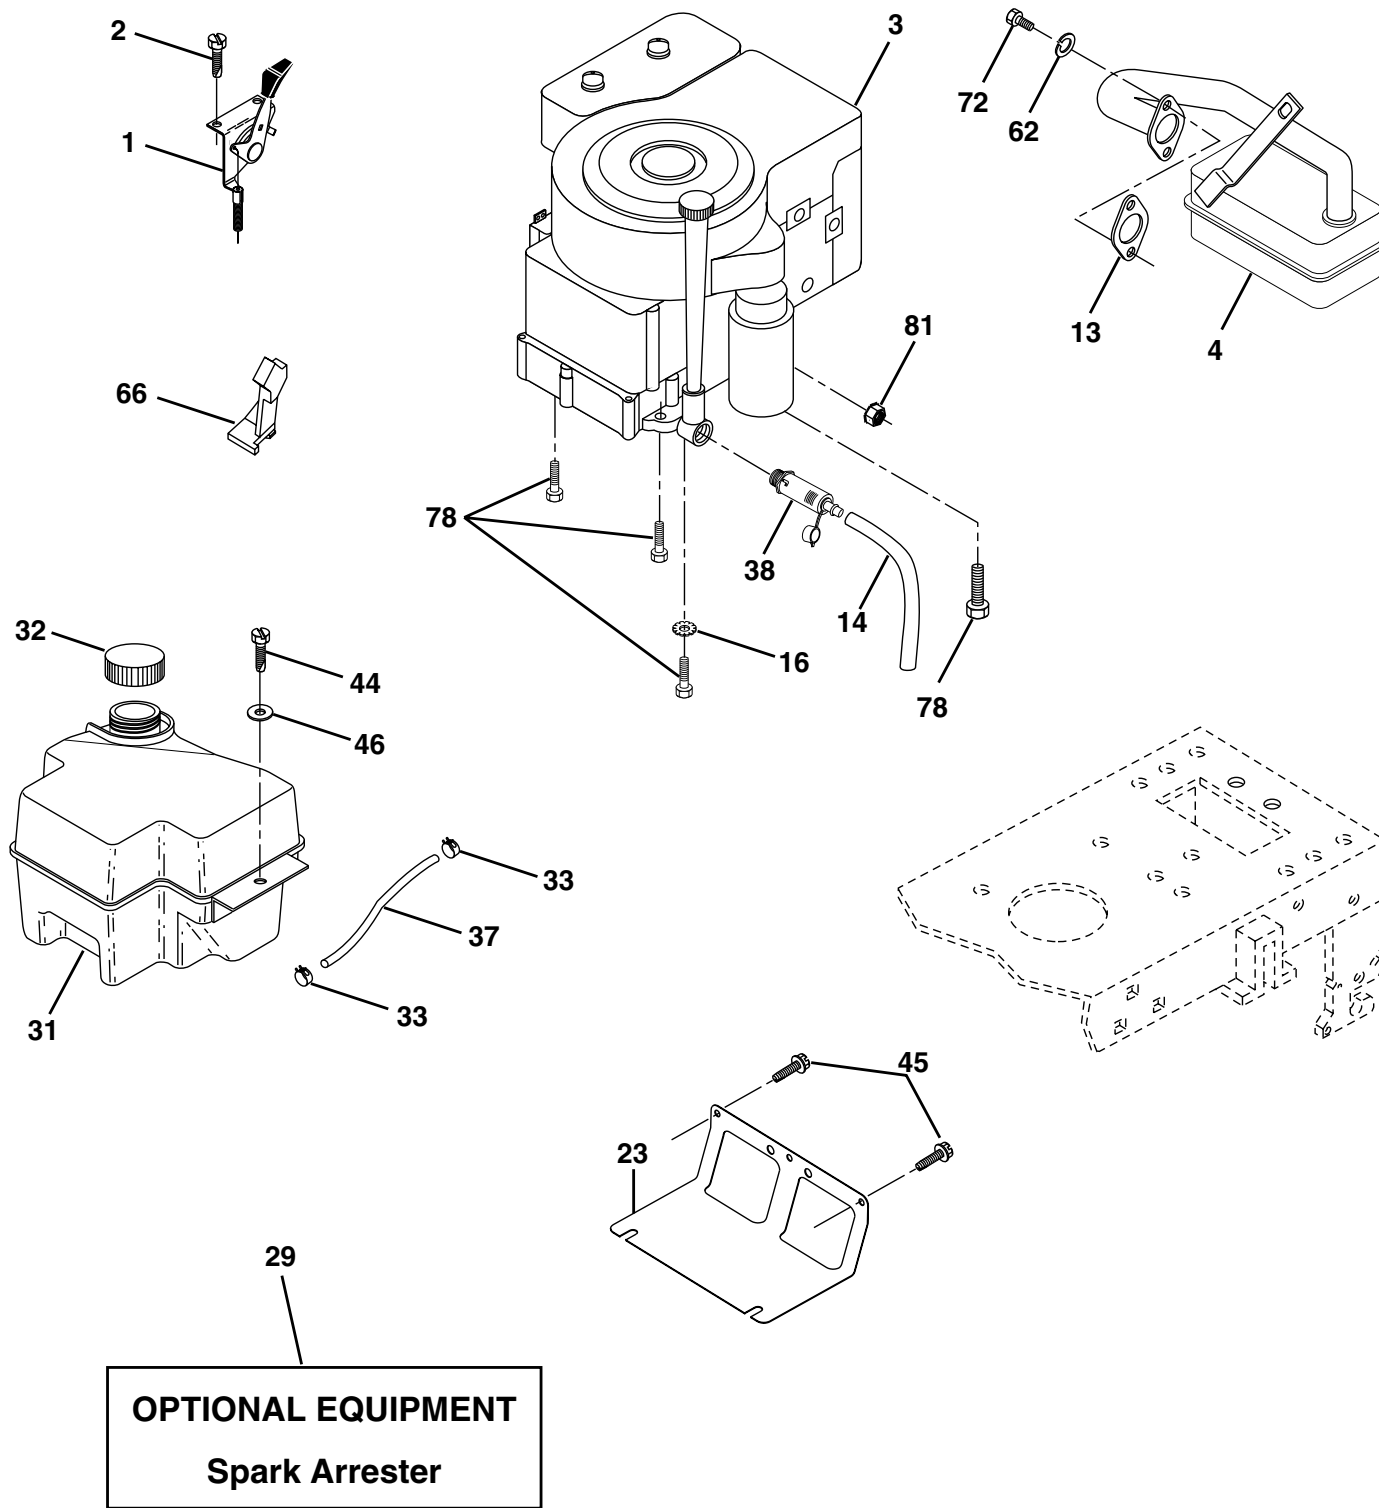

NOTE: All component dimensions given in U.S. inches
1 inch = 25.4 mm

REPAIR PARTS

TRACTOR - MODEL NO. YTH130 (HEYTH130K), PRODUCT NO. 954 17 00-26
STEERING ASSEMBLY

REPAIR PARTS

TRACTOR - MODEL NO. YTH130 (HEYTH130K), PRODUCT NO. 954 17 00-26
STEERING ASSEMBLY

NOTE: All component dimensions given in U.S. inches.
1 inch = 25.4 mm.

REPAIR PARTS

TRACTOR - MODEL NO. YTH130 (HEYTH130K), PRODUCT NO. 954 17 00-26
ENGINE

REPAIR PARTS

TRACTOR - MODEL NO. YTH130 (HEYTH130K), PRODUCT NO. 954 17 00-26
ENGINE

NOTE: All component dimensions given in U.S. inches
1 inch = 25.4 mm

REPAIR PARTS

TRACTOR - MODEL NO. YTH130 (HEYTH130K), PRODUCT NO. 954 17 00-26 SEAT ASSEMBLY

KEY NO.	PART NO.	DESCRIPTION
1	532140839	Seat
2	532140551	Bracket Pivot Seat 8 720
3	871110616	Bolt Fin Hex 3/8-16unc X 1
4	819131610	Washer 13/32 X 1 X 10 Ga
5	532145006	Clip Push-In
6	873800600	Nut Hex w/Ins. 3/8-16 Unc
7	532124181	Spring Seat Cprsn 2 250 Blk Zi
8	817000616	Screw 3/8-16 X 1-1/2 Smgml Tap/R Z
9	819131614	Washer 13/32 X 1 X 14 Ga.
10	532174894	Pan Seat
11	532166369	Knob Seat Adj. Wingnut
12	532121246	Bracket Mounting Switch