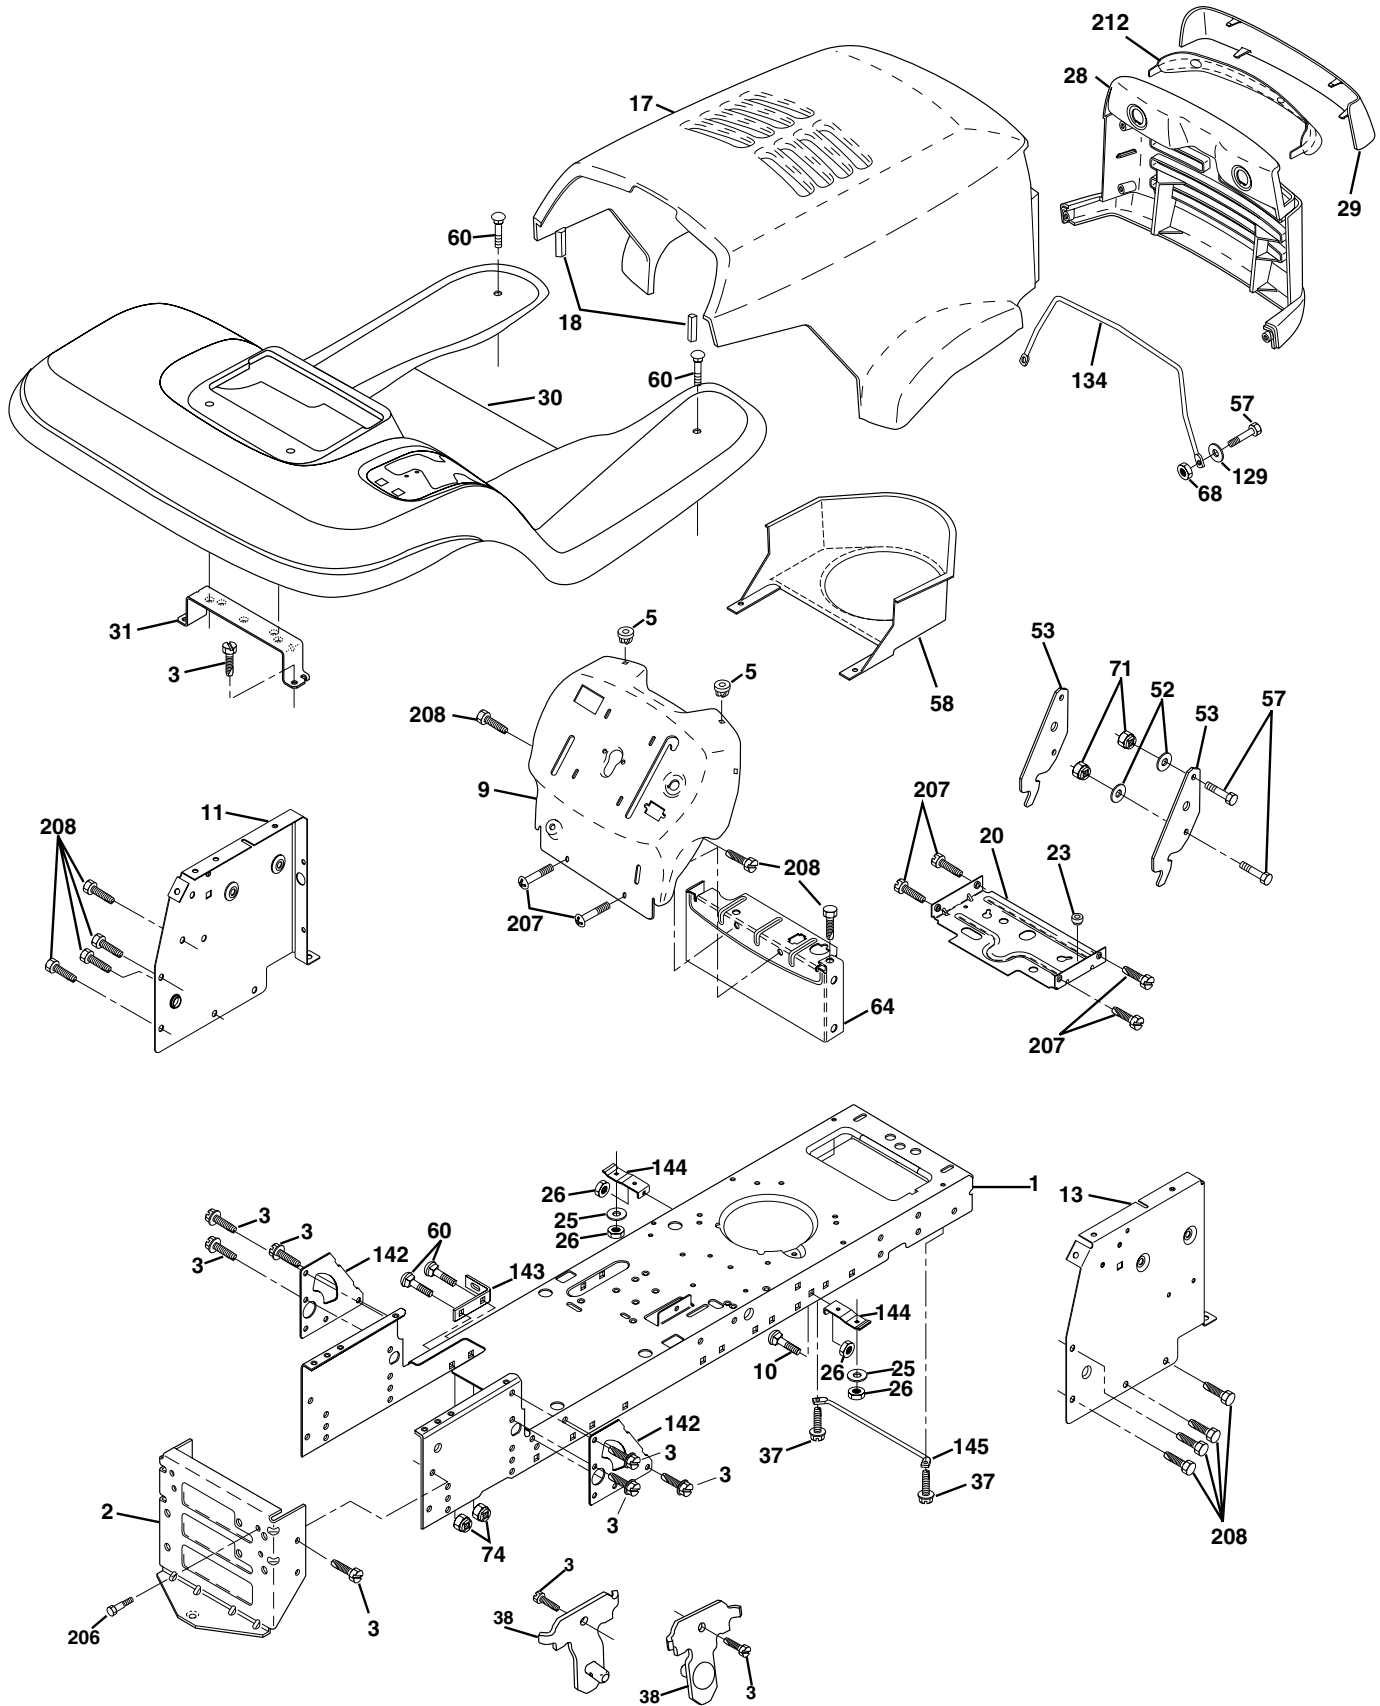

TRACTOR - MODEL NO. YTH130 (HEYTH130K), PRODUCT NO. 954 17 00-26
ELECTRICAL

KEY NO.	PART NO.	DESCRIPTION
1	532144925	Battery 12 Volt 25 AMP
2	874760412	Bolt Hex Hd 1/4-20unc X 3/4
8	532156417	Case Battery Mech Hinge
16	532153664	Switch Interlock Push-In
21	532166181	Harness Asm Light W/4152j
22	532004152	Bulb Light #1156
24	532124780	Cable Battery 6 Ga 11" red
25	532146147	Cable Battery 6 Ga 44" red w/16 wire
26	532175158	Fuse 20 AMP
27	873510400	Nut Keps Hex 1/4-20 UNC
28	532124773	Cable Ground 6 Ga 12" black
29	532121305	Switch Plunger Nc Gray
30	532175566	Switch Ign
33	532140401	Key Ign Molded Generic
40	532170217	Harness Ign.
41	871110408	Bolt Blk Fin Hex 1/4 - 20 x 1/2
42	532131563	Cover Terminal Red
43	532175141	Solenoid
48	532140844	Adapter Ammeter Rectangular
52	532141940	Protection Wire Loop

NOTE: All component dimensions given in U.S. inches.
1 inch = 25.4 mm.

REPAIR PARTS

TRACTOR - MODEL NO. YTH130 (HEYTH130K), PRODUCT NO. 954 17 00-26
CHASSIS AND ENCLOSURES

REPAIR PARTS

TRACTOR - MODEL NO. YTH130 (HEYTH130K), PRODUCT NO. 954 17 00-26 CHASSIS AND ENCLOSURES

NOTE: All component dimensions given in U.S. inches.
1 inch = 25.4 mm.

REPAIR PARTS

TRACTOR - MODEL NO. YTH130 (HEYTH130K), PRODUCT NO. 954 17 00-26
ENGINE

REPAIR PARTS

TRACTOR - MODEL NO. YTH130 (HEYTH130K), PRODUCT NO. 954 17 00-26
ENGINE

NOTE: All component dimensions given in U.S. inches
1 inch = 25.4 mm

REPAIR PARTS

TRACTOR - MODEL NO. YTH130 (HEYTH130K), PRODUCT NO. 954 17 00-26 SEAT ASSEMBLY

KEY NO.	PART NO.	DESCRIPTION
1	532140839	Seat
2	532140551	Bracket Pivot Seat 8 720
3	871110616	Bolt Fin Hex 3/8-16unc X 1
4	819131610	Washer 13/32 X 1 X 10 Ga
5	532145006	Clip Push-In
6	873800600	Nut Hex w/Ins. 3/8-16 Unc
7	532124181	Spring Seat Cprsn 2 250 Blk Zi
8	817000616	Screw 3/8-16 X 1-1/2 Smgml Tap/R Z
9	819131614	Washer 13/32 X 1 X 14 Ga.
10	532174894	Pan Seat
11	532166369	Knob Seat Adj. Wingnut
12	532121246	Bracket Mounting Switch