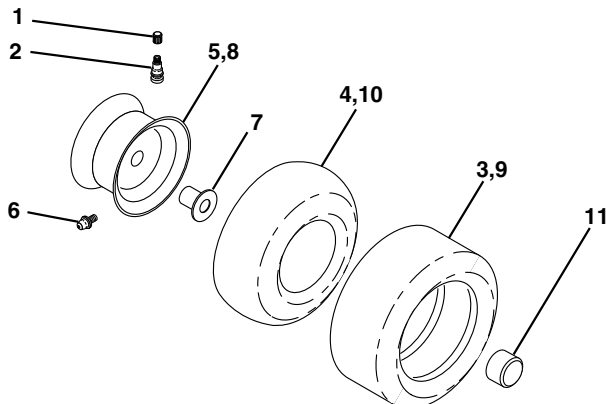

WHEELS & TIRES

KEY NO.	PART NO.	DESCRIPTION
1	532059192	Cap Valve Tire
2	532065139	Stem Valve
3	532106222	Tire F Ts 15 X 6 0 - 6 Service
4	532059904	Tube Front (Service Item Only)
5	532138336	Rim Asm 6"front Silver Service
6	532124957	Fitting Grease (Front Wheel Only)
7	532124959	Bearing Flange (Front Wheel Only)
8	532138337	Rim Asm 8"rear Silver Service
9	532122082	Tire R Ts 20x10-8 C Service
10	532124926	Tube Rear (Service Item Only)
11	532175039	Cap Axle Blk 1 50 X 1 00
--	532144334	Sealant, Tire (10 oz. Tube)

NOTE: All component dimensions given in U.S. inches
1 inch = 25.4 mm