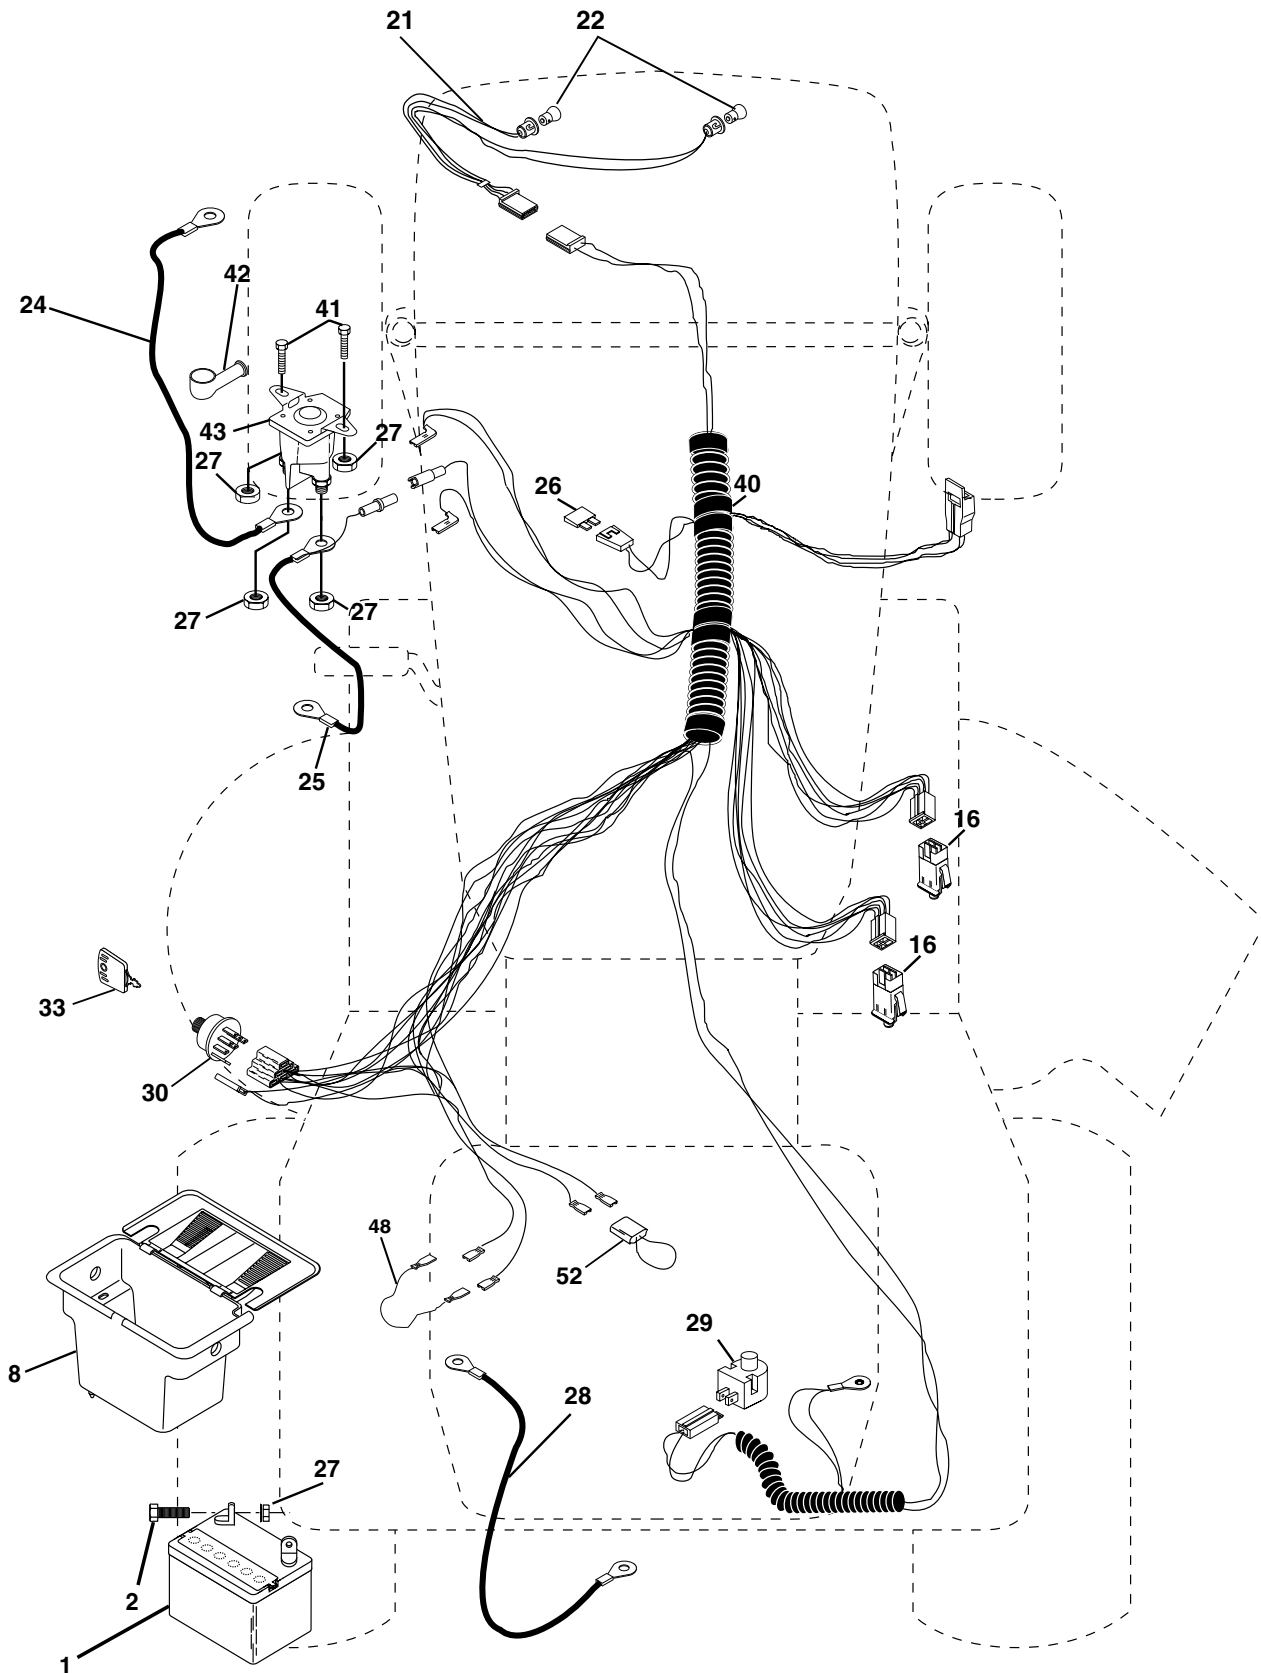

REPAIR PARTS

TRACTOR - MODEL NO. YTH130 (HEYTH130K), PRODUCT NO. 954 17 00-26
ELECTRICAL

REPAIR PARTS

TRACTOR - MODEL NO. YTH130 (HEYTH130K), PRODUCT NO. 954 17 00-26
ELECTRICAL

KEY NO.	PART NO.	DESCRIPTION
1	532144925	Battery 12 Volt 25 AMP
2	874760412	Bolt Hex Hd 1/4-20unc X 3/4
8	532156417	Case Battery Mech Hinge
16	532153664	Switch Interlock Push-In
21	532166181	Harness Asm Light W/4152j
22	532004152	Bulb Light #1156
24	532124780	Cable Battery 6 Ga 11" red
25	532146147	Cable Battery 6 Ga 44" red w/16 wire
26	532175158	Fuse 20 AMP
27	873510400	Nut Keps Hex 1/4-20 UNC
28	532124773	Cable Ground 6 Ga 12" black
29	532121305	Switch Plunger Nc Gray
30	532175566	Switch Ign
33	532140401	Key Ign Molded Generic
40	532170217	Harness Ign.
41	871110408	Bolt Blk Fin Hex 1/4 - 20 x 1/2
42	532131563	Cover Terminal Red
43	532175141	Solenoid
48	532140844	Adapter Ammeter Rectangular
52	532141940	Protection Wire Loop

NOTE: All component dimensions given in U.S. inches.
1 inch = 25.4 mm.