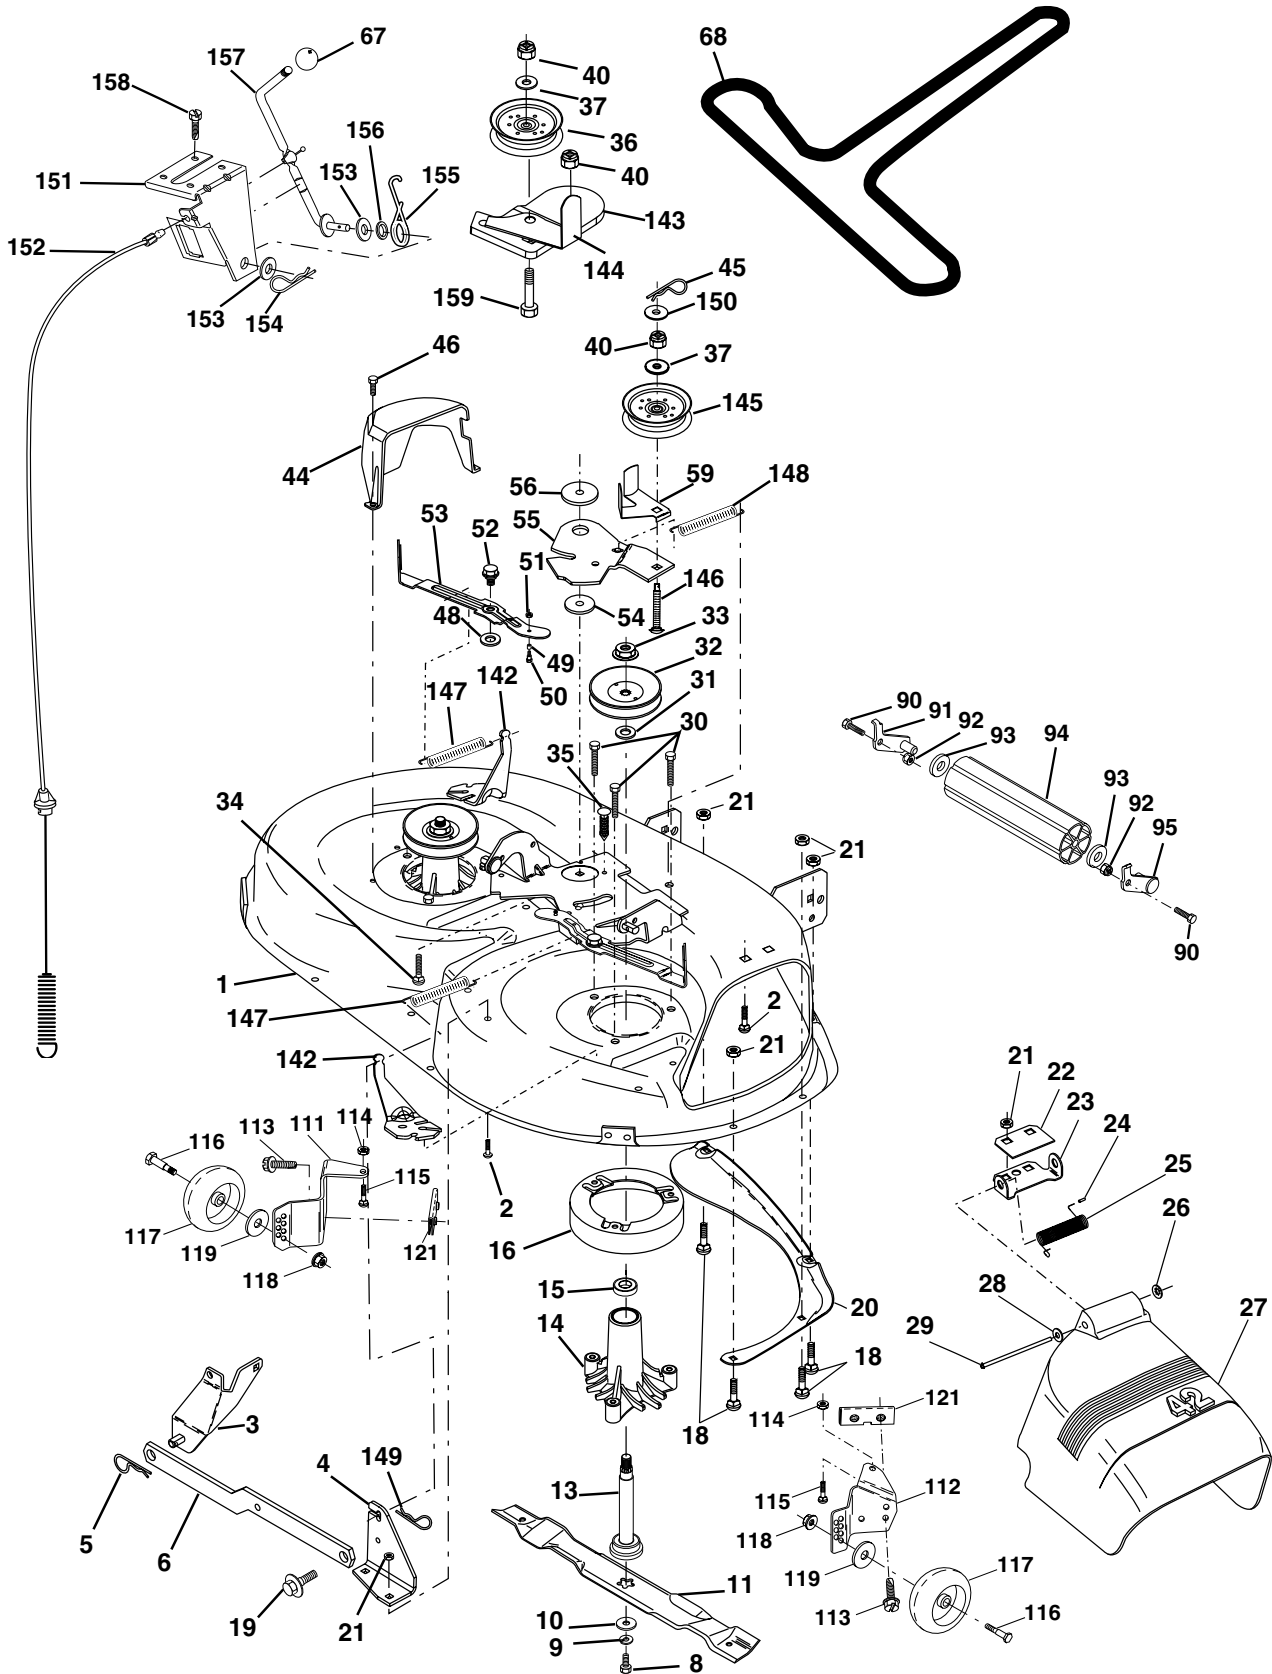

NOTE: All component dimensions given in U.S. inches
1 inch = 25.4 mm

REPAIR PARTS

TRACTOR - MODEL NO. YTH130 (HEYTH130K), PRODUCT NO. 954 17 00-26 SEAT ASSEMBLY

KEY NO.	PART NO.	DESCRIPTION
1	532140839	Seat
2	532140551	Bracket Pivot Seat 8 720
3	871110616	Bolt Fin Hex 3/8-16unc X 1
4	819131610	Washer 13/32 X 1 X 10 Ga
5	532145006	Clip Push-In
6	873800600	Nut Hex w/Ins. 3/8-16 Unc
7	532124181	Spring Seat Cprsn 2 250 Blk Zi
8	817000616	Screw 3/8-16 X 1-1/2 Smgml Tap/R Z
9	819131614	Washer 13/32 X 1 X 14 Ga.
10	532174894	Pan Seat
11	532166369	Knob Seat Adj. Wingnut
12	532121246	Bracket Mounting Switch

WHEELS & TIRES

KEY NO.	PART NO.	DESCRIPTION
1	532059192	Cap Valve Tire
2	532065139	Stem Valve
3	532106222	Tire F Ts 15 X 6 0 - 6 Service
4	532059904	Tube Front (Service Item Only)
5	532138336	Rim Asm 6"front Silver Service
6	532124957	Fitting Grease (Front Wheel Only)
7	532124959	Bearing Flange (Front Wheel Only)
8	532138337	Rim Asm 8"rear Silver Service
9	532122082	Tire R Ts 20x10-8 C Service
10	532124926	Tube Rear (Service Item Only)
11	532175039	Cap Axle Blk 1 50 X 1 00
--	532144334	Sealant, Tire (10 oz. Tube)

NOTE: All component dimensions given in U.S. inches
1 inch = 25.4 mm

REPAIR PARTS

TRACTOR - MODEL NO. YTH130 (HEYTH130K), PRODUCT NO. 954 17 00-26
MOWER DECK

REPAIR PARTS

TRACTOR - MODEL NO. YTH130 (HEYTH130K), PRODUCT NO. 954 17 00-26
MOWER DECK