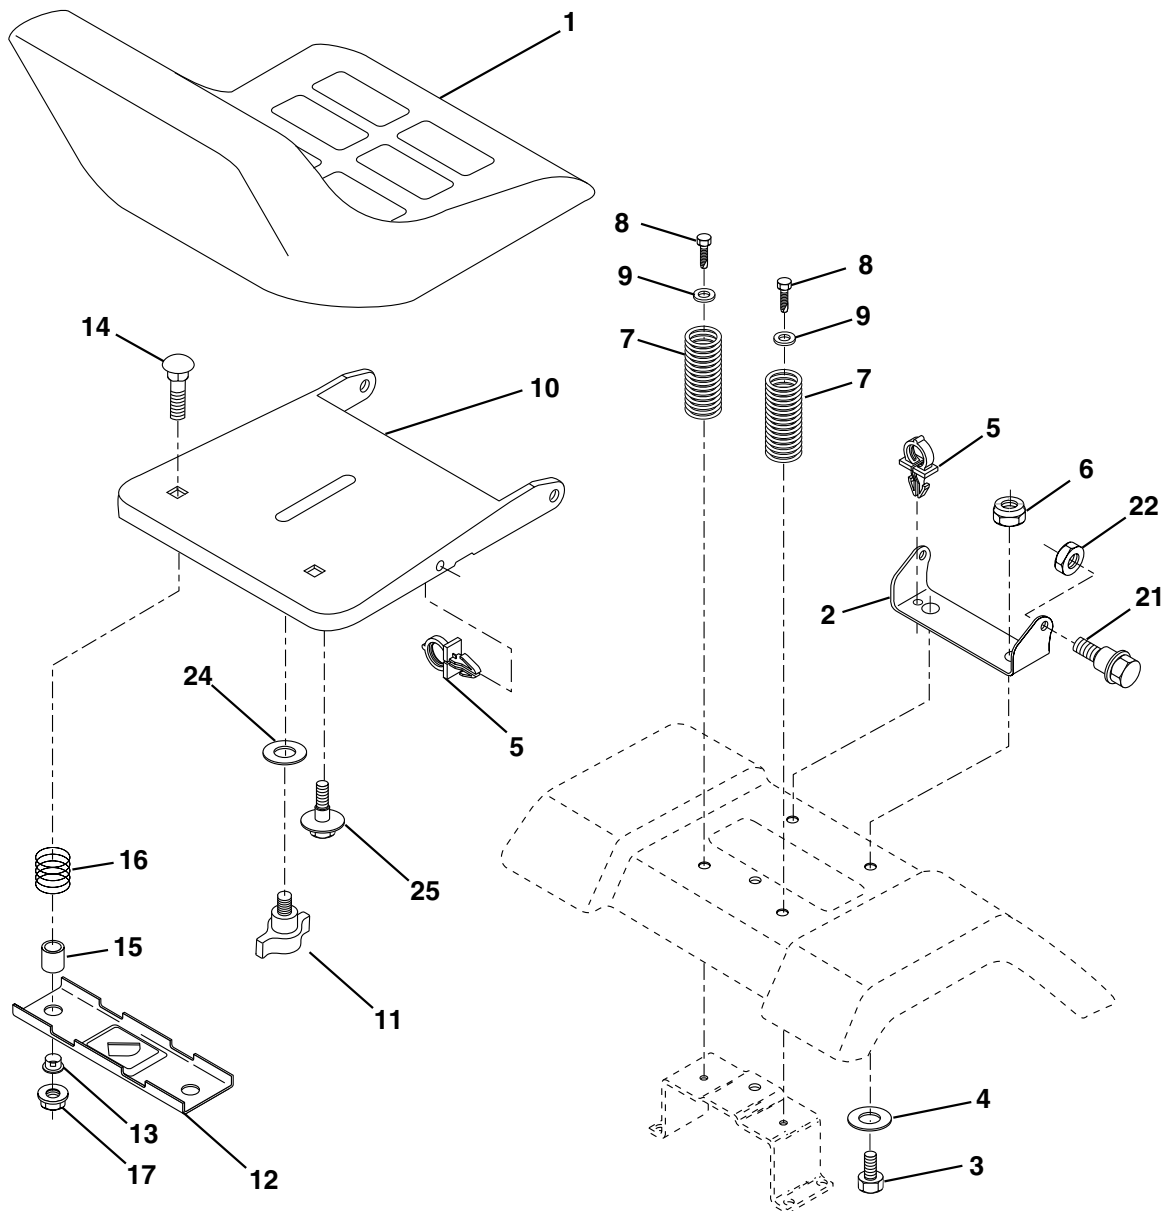

NOTE: All component dimensions given in U.S. inches.
1 inch = 25.4 mm.

REPAIR PARTS

TRACTOR - MODEL NO. YTH130 (HEYTH130K), PRODUCT NO. 954 17 00-26
ENGINE

REPAIR PARTS

TRACTOR - MODEL NO. YTH130 (HEYTH130K), PRODUCT NO. 954 17 00-26
ENGINE

KEY NO.	PART NO.	DESCRIPTION
1	532170865	Control Th/ch Flag
2	817720410	Screw Hex Thd Cut 1/4-20x5/8 T
3	-----	Engine B&S Model No. 28R707 (Order Parts From Engine Manufacturer)
4	532137348	Muffler LT B&S 12/12.5/13HP
13	532165291	Gasket Eng 1 313 Id Tin Plated
14	532148456	Tube Drain Oil Easy
16	811050600	Washer Lock Ext Tooth 3/8
23	532169837	Shield Browning/Debris Guard
29	532137180	Kit Spark Arrestor (Flat Scrn)
31	532161911	Tank Fuel Front 2 00
32	532140527	Cap Asm Fuel W/sym Vented
33	532123487	Clamp Hose Black
37	532137040	Line Fuel 20"
38	532148315	Plug Drain Oil Easy
44	817490412	Screw Hexwsh Thdrol 1/4-20x3/4
45	817000612	Screw Hex Wsh Thdr 3/8-16 x 3/4
46	819091416	Washer 9/32 X 7/8 X 16 Ga
62	810040500	Washer Lock Hvy Hlcl Spr 5/16
66	532127951	Stop Throttle 3000 RPM
72	871070512	Screw Hexhd Cap 5/16-18x 3/4
78	817060620	Screw 3/8-16x1-1/4 Smgml Tap/R
81	873510400	Nut Keps Hex 1/4-20 Starter Nut

NOTE: All component dimensions given in U.S. inches
1 inch = 25.4 mm

REPAIR PARTS

TRACTOR - MODEL NO. YTH130 (HEYTH130K), PRODUCT NO. 954 17 00-26 SEAT ASSEMBLY

KEY NO.	PART NO.	DESCRIPTION
1	532140839	Seat
2	532140551	Bracket Pivot Seat 8 720
3	871110616	Bolt Fin Hex 3/8-16unc X 1
4	819131610	Washer 13/32 X 1 X 10 Ga
5	532145006	Clip Push-In
6	873800600	Nut Hex w/Ins. 3/8-16 Unc
7	532124181	Spring Seat Cprsn 2 250 Blk Zi
8	817000616	Screw 3/8-16 X 1-1/2 Smgml Tap/R Z
9	819131614	Washer 13/32 X 1 X 14 Ga.
10	532174894	Pan Seat
11	532166369	Knob Seat Adj. Wingnut
12	532121246	Bracket Mounting Switch