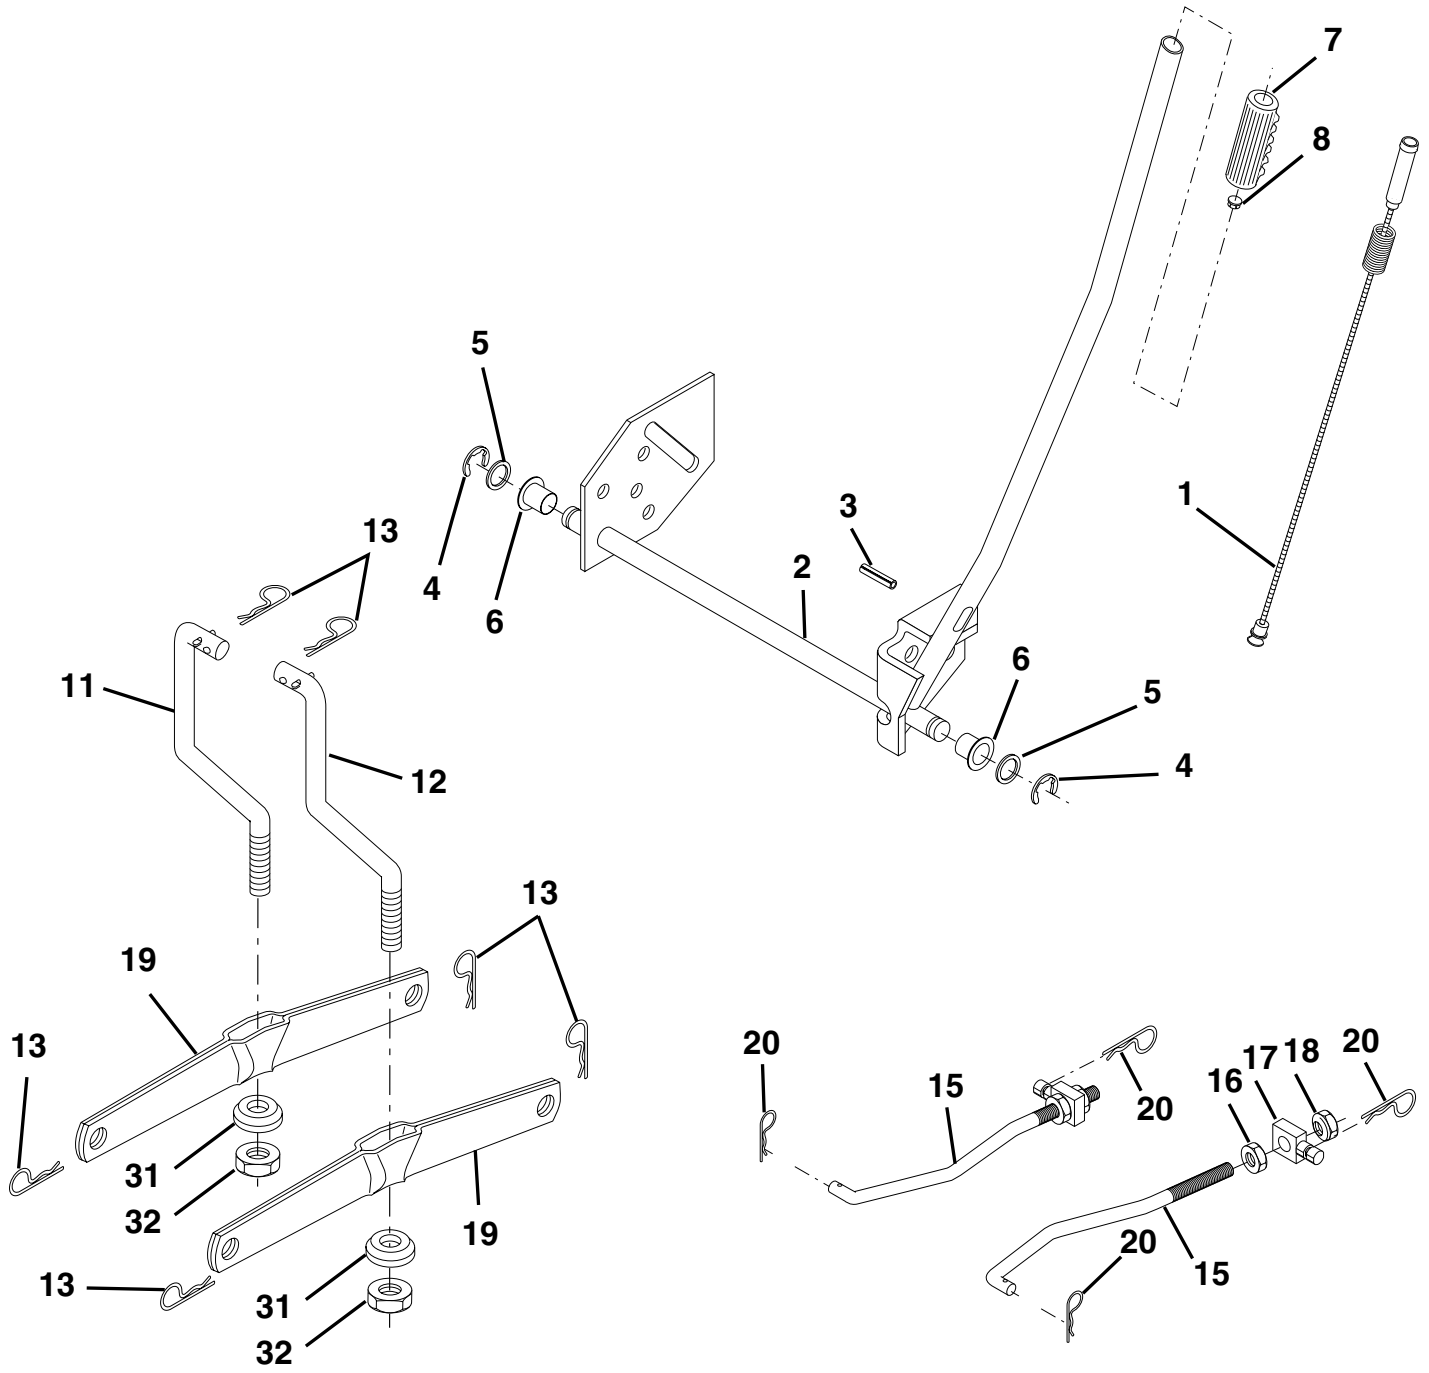

WHEELS & TIRES

KEY NO.	PART NO.	DESCRIPTION
1	532059192	Cap Valve Tire
2	532065139	Stem Valve
3	532106222	Tire F Ts 15 X 6 0 - 6 Service
4	532059904	Tube Front (Service Item Only)
5	532138336	Rim Asm 6"front Silver Service
6	532124957	Fitting Grease (Front Wheel Only)
7	532124959	Bearing Flange (Front Wheel Only)
8	532138337	Rim Asm 8"rear Silver Service
9	532122082	Tire R Ts 20x10-8 C Service
10	532124926	Tube Rear (Service Item Only)
11	532175039	Cap Axle Blk 1 50 X 1 00
--	532144334	Sealant, Tire (10 oz. Tube)

NOTE: All component dimensions given in U.S. inches
1 inch = 25.4 mm

REPAIR PARTS

TRACTOR - MODEL NO. YTH130 (HEYTH130K), PRODUCT NO. 954 17 00-26
MOWER DECK

REPAIR PARTS

TRACTOR - MODEL NO. YTH130 (HEYTH130K), PRODUCT NO. 954 17 00-26
MOWER DECK

NOTE: All component dimensions given in U.S. inches
1 inch = 25.4 mm

REPAIR PARTS

TRACTOR - MODEL NO. YTH130 (HEYTH130K), PRODUCT NO. 954 17 00-26
MOWER LIFT

REPAIR PARTS

TRACTOR - MODEL NO. YTH130 (HEYTH130K), PRODUCT NO. 954 17 00-26
MOWER LIFT

KEY NO.	PART NO.	DESCRIPTION
1	532159460	Wire Asm Inner Sprg w/Plunger LT
2	532159471	Shaft Asm Lift
3	532105767	Pin Groove
4	812000002	E Ring #5133-62
5	819211621	Washer PLTD 21/32 X 1 X 21 ga
6	532120183	Bearing Nylon Blk 629 Id
7	532125631	Grip Handle Fluted
8	532124526	Button Plunger Black
11	532139865	Link Lift LH
12	532139866	Link Lift RH
13	532124670	Retainer Spring
15	532173288	Link Front
16	873350800	Nut Jam Hex 1/2-13 Unc
17	532130171	Trunnion Blk Zinc
18	873800800	Nut Lock w/wsh 1/2-13 Unc
19	532139868	Arm Suspension Rear
20	532163552	Spring, Retainer
31	532169865	Bearing Pvt. Lift
32	873540600	Nut Crownlock 3/8-24