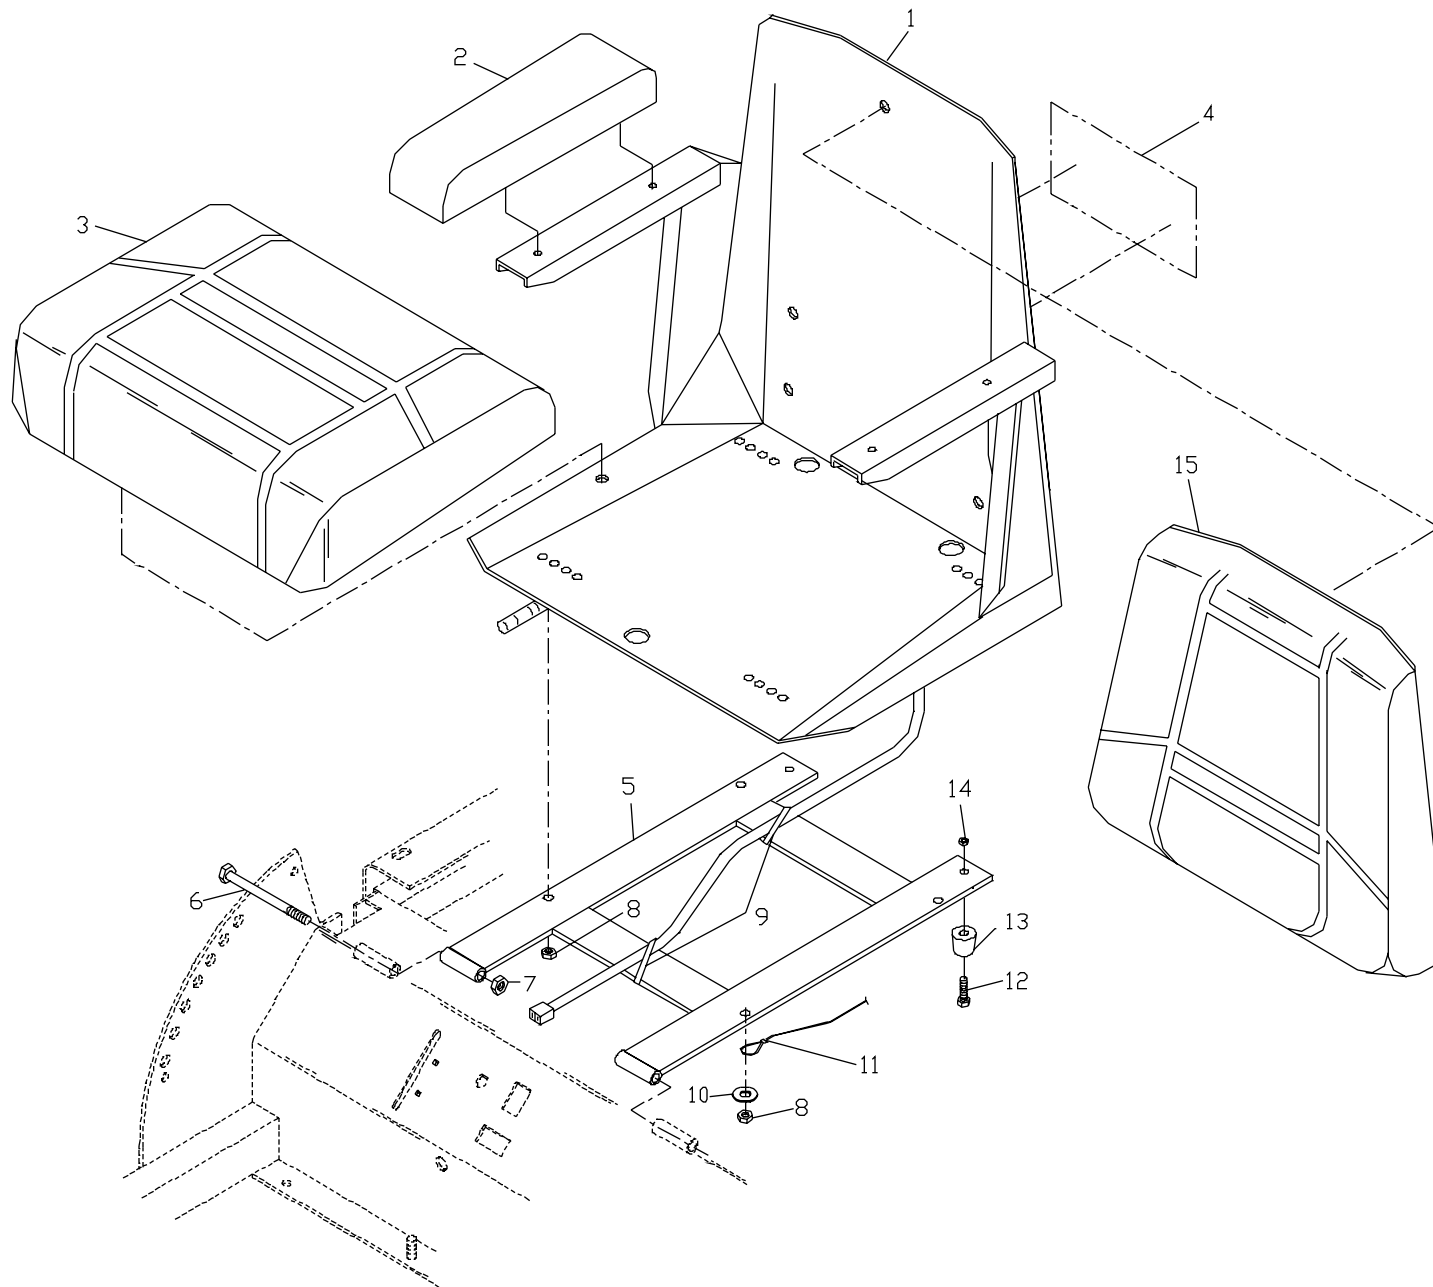

SEAT ASSEMBLY

ITEM	PART NO.	QTY.	DESCRIPTION
1.	539104584	1	COMPLETE-SEAT
2.	539102844	2	ARM REST CUSHION
3.	539102539	1	SEAT CUSHION W/SWITCH
4.	539104789	1	DECAL, CROWN
5.	539103288	1	SEAT MOUNT
6.	539990591	2	HCS 3/8C X 4 1/2
7.	539990546	2	NUT 3/8C CENTERLOCK
8.	539990184	4	NUT 5/16C CENTERLOCK
9.	539976856	2	PLASTIC TIE
10.	539990692	1	5/16 FLAT WASHER
11.	539103247	1	SEAT LANYARD
12.	539102617	2	#10-24 X 1/2 SLOTTED SCREW
13.	539102794	2	SEAT BUMPER
14.	539976977	2	#10-24 NYLOC NUT
15.	539104565	1	SEAT BACK CUSHION

SEAT ASSEMBLY