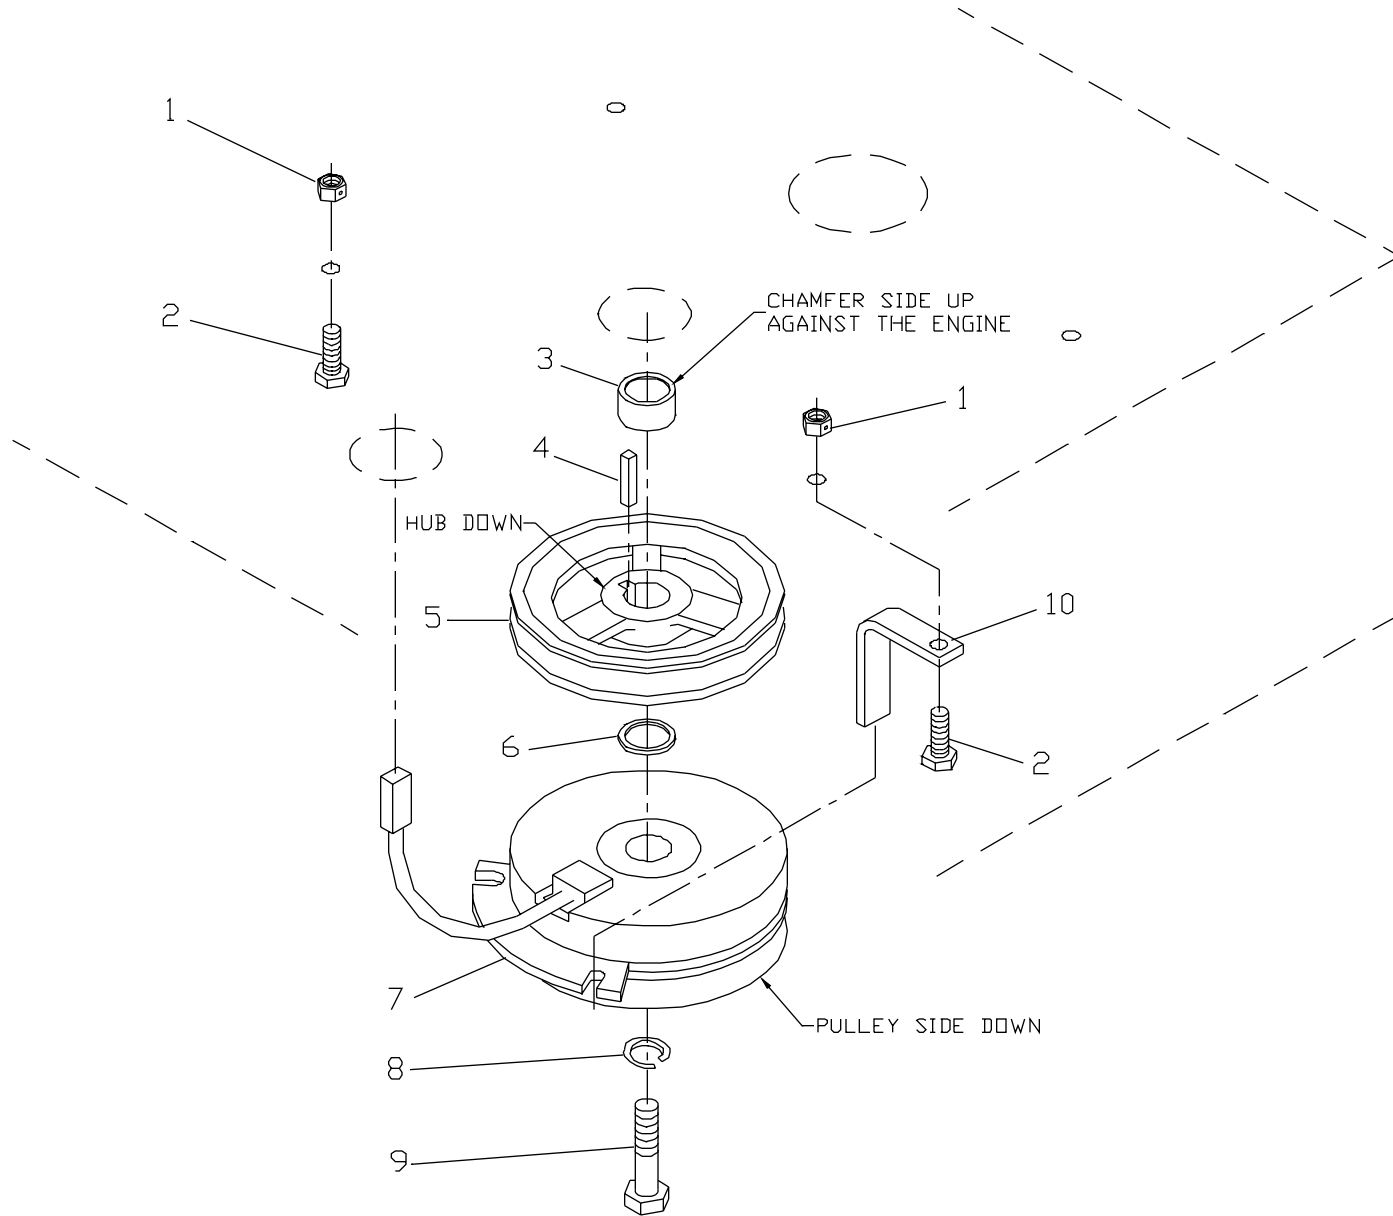

MOTION CONTROL ASSEMBLY

PARK BRAKE ASSEMBLY

ITEM	PART NO.	QTY.	DESCRIPTION
1.	539101173	8	LUG NUT 1/2F
2.	539104591	2	REAR TIRE ASM.(COMPLETE)
	539103497	1	TIRE
	539104601	1	RIM
	539912234	1	VALVE STEM
3.	539101468	2	HEX SLOTTED NUT
4.	539990297	2	COTTER PIN
5.	539103244	2	HUB, W/SPROCKET
6.	539101465	2	KEY, #808 WOODRUFF
7.	539102705	2	WHEEL MOTOR
8.	539101332	8	HCS 1/2C X 2 3/4
9.	539103266	1	BRAKE WELDMENT LEFT
	539103265	1	BRAKE WELDMENT RIGHT(NOT SHOWN)
10.	539990692	2	WASHER 5/16 FLAT
11.	539990365	4	1/8 X 3/4 COTTER PIN
12.	539103255	2	MOTOR STANDOFF
13.	539990622	8	HCS 1/2C X 1 1/4 SERRATED HEAD
14.	539101331	16	NUT 1/2C NYLOC
15.	539103273	2	BRAKE LINKAGE
16.	539101983	2	TURNBUCKLE
17.	539990196	4	5/16C HEX NUT
18.	539102796	2	SPRING
19.	539103272	2	BRAKE SWIVEL
20.	539103304	2	HCS 5/16C, SPECIAL
21.	539990517	2	WASHER 3/8 FLAT
22.	539103574	1	PIVOT SHAFT
23.	539991030	2	1/2" MACHINERY BUSHING
24.	539102519	2	BUSHING
25.	539990730	1	HCS 3/8C X 1 3/4
26.	539990613	1	3/8C WHIZ NUT
27.	539990546	1	NUT 3/8C CENTERLOCK
28.	539976526	1	GRIP
29.	539103576	1	ARM, PARK BRAKE
30.	539990052	1	1/4" LOCKWASHER
31.	539990598	1	WASHER 1/4" FLAT
32.	539990072	1	HCS 1/4C X 5/8"

PARK BRAKE ASSEMBLY

ENGINE ASSEMBLY

ITEM	PART NO.	QTY.	DESCRIPTION
1.	539990184	4	NUT 5/16C CENTERLOCK
2.	539990627	3	HCS 5/16C X 1 1/4
3.	539101720	1	SPACER
4.	539101995	1	KEY 1/4 SQ. X 1 1/8
5.	539103259	1	PULLEY
6.	539102050	1	10GA. MACHINERY BUSHING
7.	539103245	1	ELECTRIC CLUTCH
8.	539990247	1	7/16 LOCKWASHER
9.	539991120	1	HCS 7/16F X 2 1/2
10.	539990669	1	HCS 5/16C X 1 3/4
11.	539103251	1	CLUTCH TIE DOWN