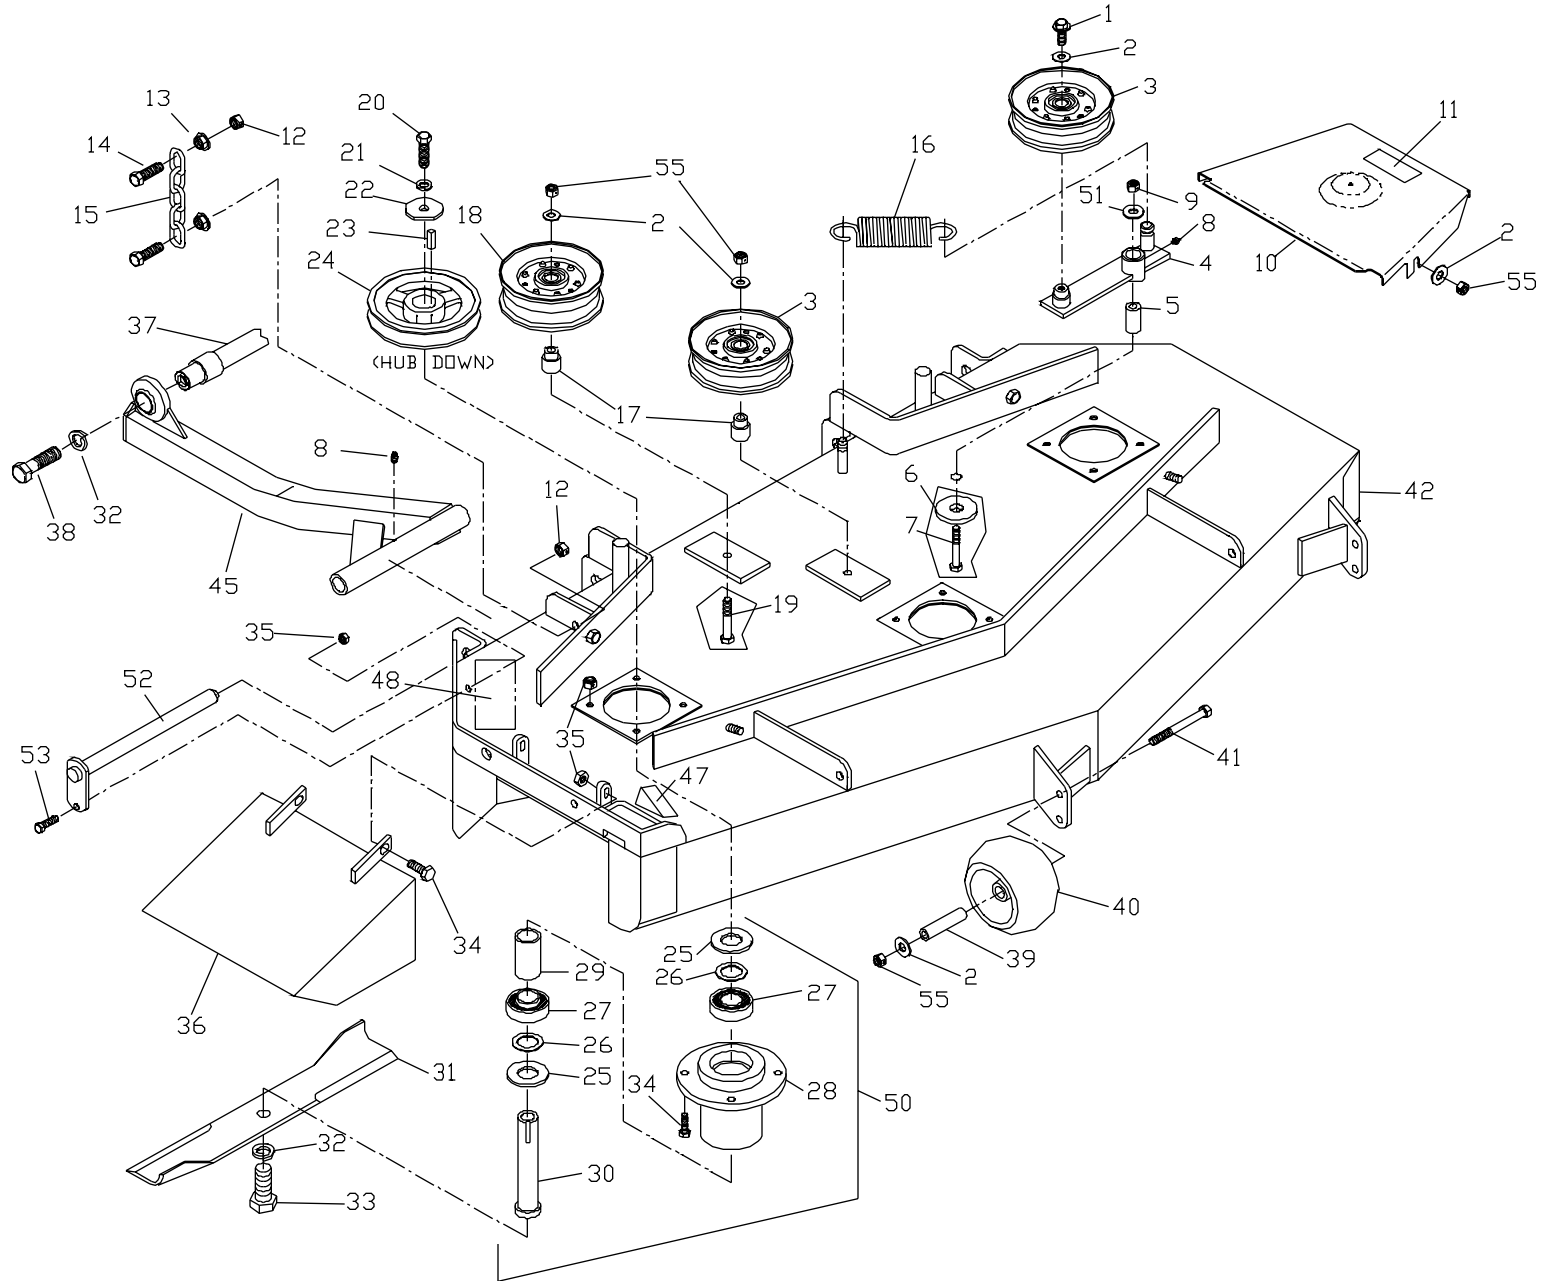

PARK BRAKE ASSEMBLY

ENGINE ASSEMBLY

ITEM	PART NO.	QTY.	DESCRIPTION
1.	539990184	4	NUT 5/16C CENTERLOCK
2.	539990627	3	HCS 5/16C X 1 1/4
3.	539101720	1	SPACER
4.	539101995	1	KEY 1/4 SQ. X 1 1/8
5.	539103259	1	PULLEY
6.	539102050	1	10GA. MACHINERY BUSHING
7.	539103245	1	ELECTRIC CLUTCH
8.	539990247	1	7/16 LOCKWASHER
9.	539991120	1	HCS 7/16F X 2 1/2
10.	539990669	1	HCS 5/16C X 1 3/4
11.	539103251	1	CLUTCH TIE DOWN

ENGINE ASSEMBLY

DECK ASSEMBLY

ITEM	PART NO.	QTY.	DESCRIPTION
1.	539990582	1	HCS 3/8C X 1 SERRATED HEAD
2.	539990517	9	WASHER 3/8 FLAT
3.	539103257	2	IDLER PULLEY
4.	539103230	1	IDLER ARM
5.	539103427	1	PIVOT BUSHING
6.	539102243	1	SUPPORT WASHER
7.	539103433	1	HCS 1/2C X 3 1/4
8.	539976998	3	ZERK
9.	539101331	1	NUT 1/2C NYLOC
10.	539104605	2	BELTSHIELD
11.	539102892	2	DECAL, NO STEP
12.	539990839	8	NUT 7/16C CENTERLOCK
13.	539102582	8	7/16C WHIZ NUT
14.	539101175	8	HCS 7/16C X 1 1/2
15.	539102641	4	LIFT CHAIN
16.	539103256	1	SPRING
17.	539103295	2	IDLER BUSHING
18.	539103258	1	IDLER PULLEY(TALL)
19.	539990637	2	HCS 3/8C X 2 1/2
20.	539100141	3	HCS 7/16F X 1 1/2
21.	539990247	3	LOCKWASHER 7/16
22.	539106504	3	HEAVY WASHER
23.	539101995	3	KEY 1/4 SQ. X 1 1/8
24.	539103283	3	PULLEY
25.	539102675	2	MACHINERY BUSHING 10 GA.
26.	539102244	2	MACHINERY BUSHING 18 GA.
27.	539102677	2	BEARING
28.	539104852	1	HOUSING