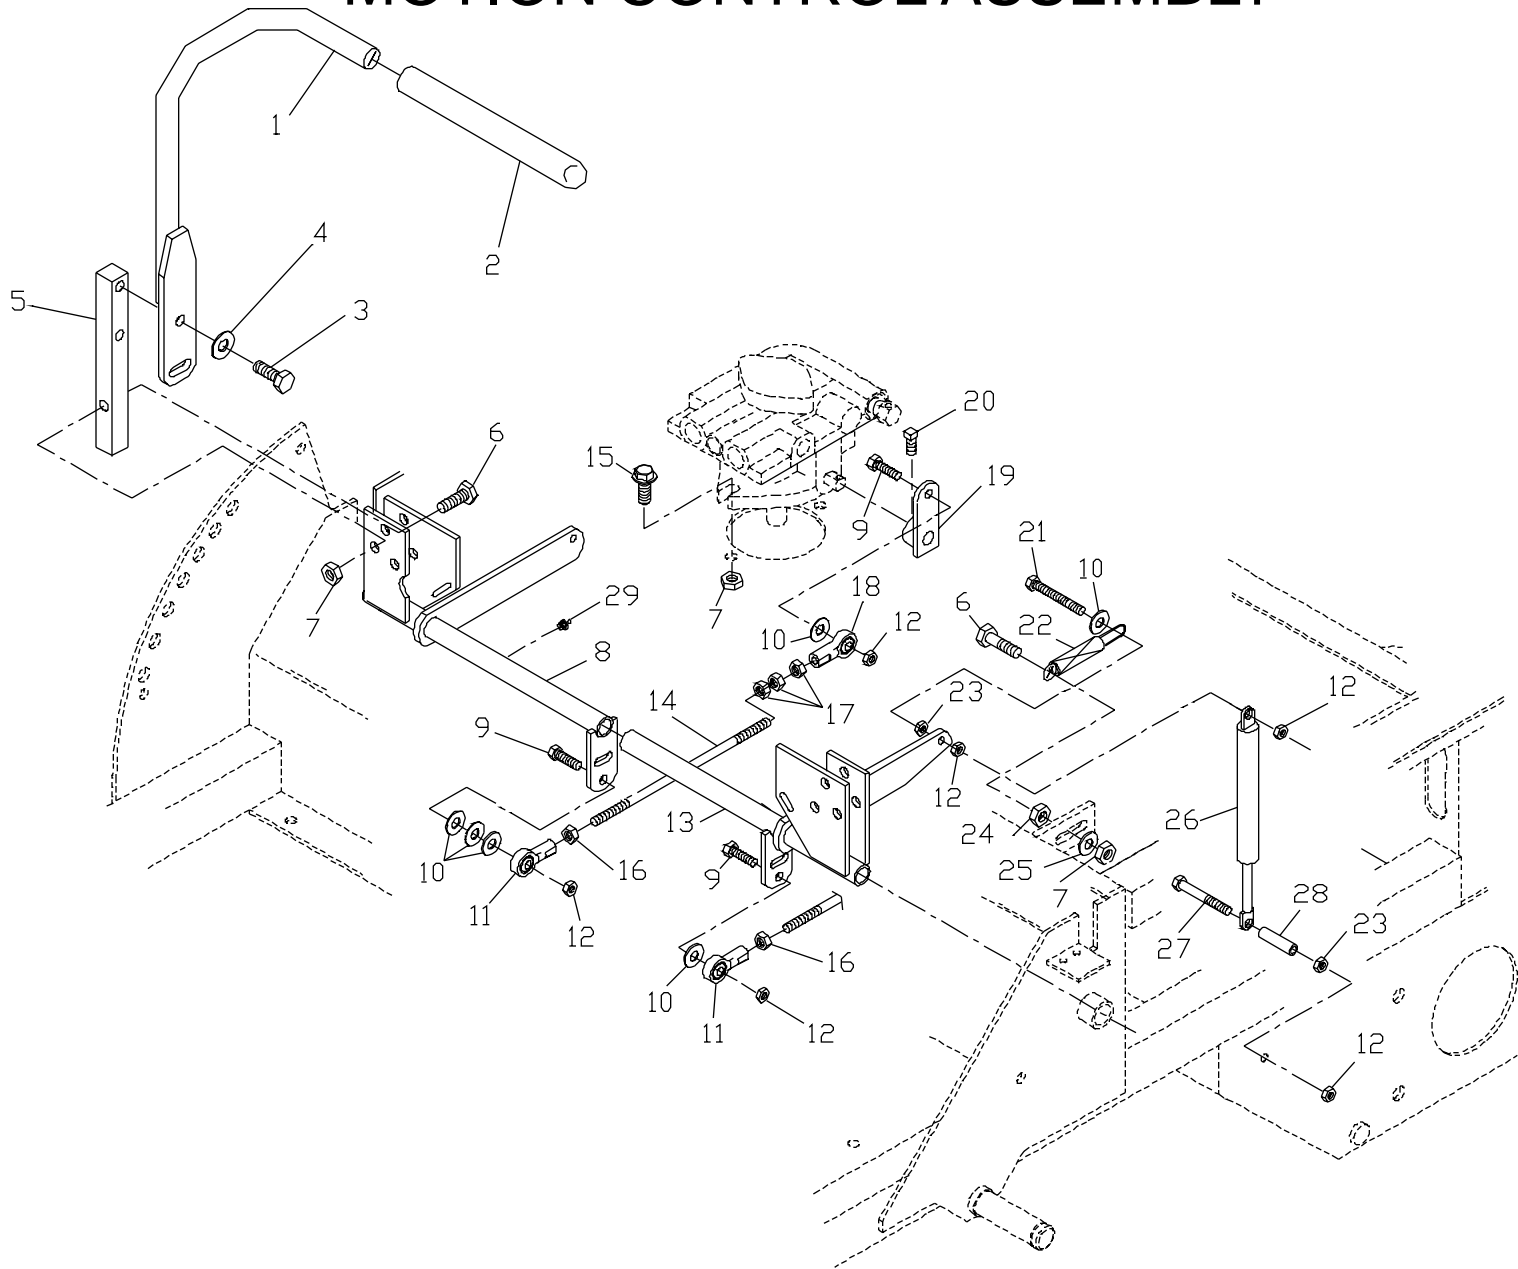

FRAME ASSEMBLY

SEAT ASSEMBLY

ITEM	PART NO.	QTY.	DESCRIPTION
1.	539104584	1	COMPLETE-SEAT
2.	539102844	2	ARM REST CUSHION
3.	539102539	1	SEAT CUSHION W/SWITCH
4.	539104789	1	DECAL, CROWN
5.	539103288	1	SEAT MOUNT
6.	539990591	2	HCS 3/8C X 4 1/2
7.	539990546	2	NUT 3/8C CENTERLOCK
8.	539990184	4	NUT 5/16C CENTERLOCK
9.	539976856	2	PLASTIC TIE
10.	539990692	1	5/16 FLAT WASHER
11.	539103247	1	SEAT LANYARD
12.	539102617	2	#10-24 X 1/2 SLOTTED SCREW
13.	539102794	2	SEAT BUMPER
14.	539976977	2	#10-24 NYLOC NUT
15.	539104565	1	SEAT BACK CUSHION

SEAT ASSEMBLY

MOTION CONTROL ASSEMBLY

ITEM	PART NO.	QTY.	DESCRIPTION
1.	539104190	2	CONTROL LEVER WLDMT
2.	539102592	2	GRIP
3.	539990563	4	HCS 3/8C X 1
4.	539102593	4	3/8 DISC SPRING WASHER
5.	539102809	2	CONTROL ARM
6.	539990655	6	HCS 3/8C X 1 1/2
7.	539990546	8	NUT 3/8C CENTERLOCK
8.	539103248	1	CONTROLWELDMENT, RIGHT
9.	539990627	4	HCS 5/16C X 1 1/4
10.	539990692	8	WASHER 5/16 FLAT
11.	539102591	2	BALL JOINT, LEFT HANDED
12.	539990184	10	NUT 5/16C CENTERLOCK
13.	539103249	1	CONTROL WELDMENT, LEFT
14.	539103264	2	PUMP CONTROL LINK
15.	539990582	4	HCS 3/8C X 1 SERRATED HEAD
16.	539991073	2	NUT 5/16F LEFTHAND
17.	539990223	6	NUT 5/16F
18.	539102590	2	BALL JOINT, RIGHTHAND
19.	539103260	2	CONTROL ARM, PUMP
20.	539102717	2	5/16C X 5/8 SQ. HEAD
21.	539991055	2	TAPBOLT 5/16C X 2 1/4
22.	539103297	2	SPRING
23.	539990585	4	5/16C WHIZ NUT
24.	539990613	2	3/8C WHIZ NUT
25.	539990517	2	WASHER 3/8 FLAT
26.	539102720	2	DAMPENER
27.	539103468	2	HCS 5/16C X 2 3/4 GRADE 8
28.	539100097	2	SPACER
29.	539976998	2	ZERK