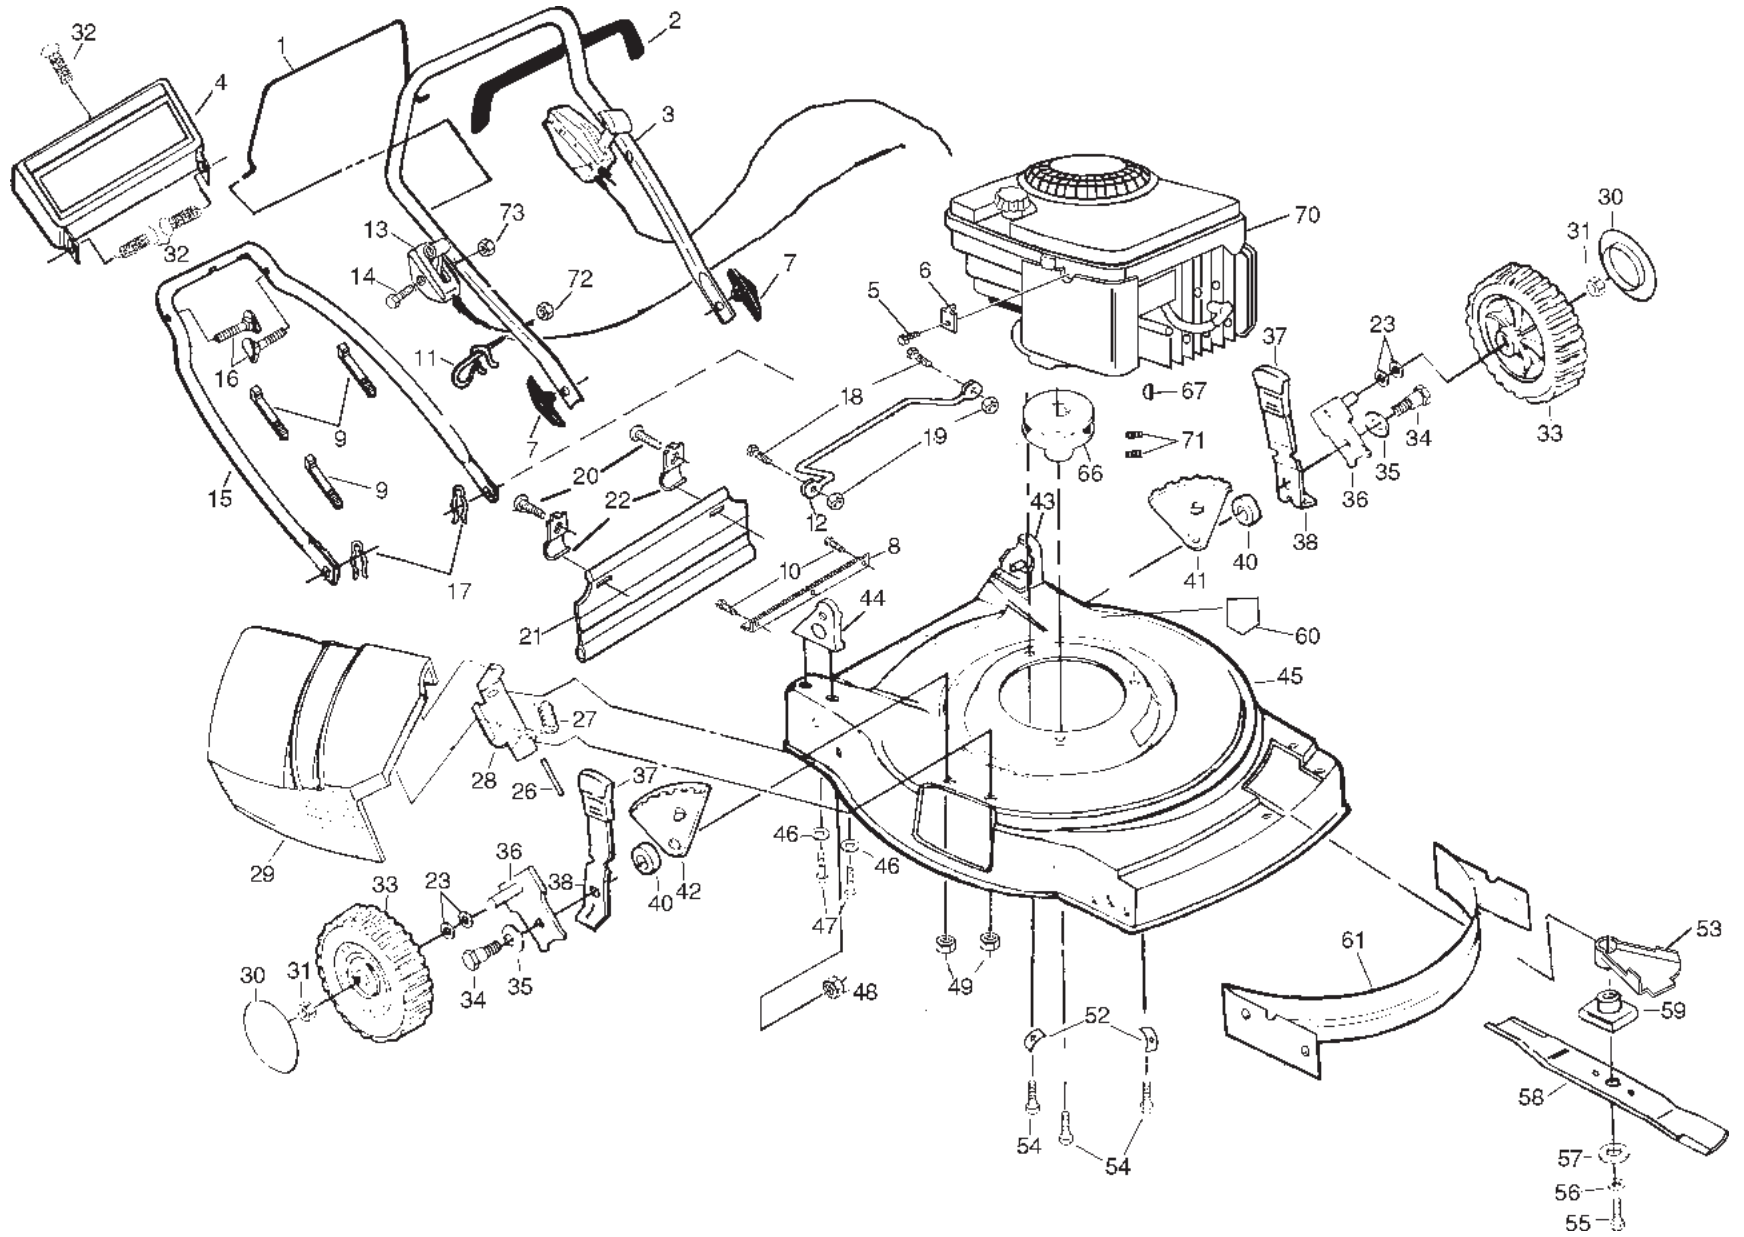

A

A

KEY NO.	PART NO.	DESCRIPTION	KEY NO.	PART NO.	DESCRIPTION
1	532131094	Control Bar	40	532146630	Spacer
2	532850724	Handle Grip	41	532800370	Wheel Adjusting Bracket (Left)
3	532125294	Upper Handle	42	532800368	Wheel Adjusting Bracket (Right)
4	532157070	Trim Plate	43	532153027	Handle Bracket Assembly (Left)
5	532083816	Thread Rolling Screw #10-32 x 5/8	44	532153026	Handle Bracket Assembly (Right)
6	532213146	*Cable Clamp	45	532152478	Lawn Mower Housing
7	532136376	Handle Knob	47	532149741	Self Tapping Screw 5/16-18 x 3/4
8	532154147	Footguard	48	532751592	Locknut 3/8-16
9	532151517	Wire Ties	49	532063601	Locknut 1/4-20
10	532069180	Nut	52	532125078	Washer
11	532132001	Rope Guide	53	532134612	Debris Shield
13	532700417	Throttle Control	54	532150406	Hex Head Thread Rolling Screw 3/8-16 x 1
14	532059935	Screw	55	532851084	Hex Head Screw 3/8-24 x 1-3/8 Grade 8
15	532157082	Lower Handle	56	532850263	Washer, Lock Helical 3/8
16	532131959	Handle Bolt 5/16-18 x 1-3/4	57	532851074	Hardened Washer
17	532051793	Hairpin Cotter	58	531006062	22" Blade
20	532750097	Screw, Hex, #10-24 x 1/2	59	532851514	Blade Adapter
21	532140540	Rear Skirt	60	532145494	Danger Decal
22	532125207	Skirt Bracket	61	532148902	Front Baffle
23	532057143	Wave Washer	66	532084596	Engine Pulley
24	532085825	Screw	67	532087677	Hi-Pro Key #HP 505
26	532147286	Hinge Rod	70	-----	*Engine - Briggs & Stratton Model No. 128802
27	532087589	Torsion Spring	71	532059708	Set Screw
28	532087593	Housing Bracket Assembly	72	532063601	Locknut 1/4-20
29	532850778	Discharge Guard	73	532063601	Hex Locknut 1/4-20
30	532850845	Hubcap	--	532125381	Rear Baffle (Not Shown)
31	532083923	Locknut 3/8-16			
32	532701477	Push in fastener			
33	532750550	Wheel & Tire Assembly 8.00 x 2.00			
34	532142748	Shoulder Bolt 3/8-16			
35	532062335	Belleville Washer 1/2			
36	532151254	Axle Arm Assembly			
37	532132800	Selector Knob			
38	532125259	Selector Spring			

*These Parts must be purchased through an authorized Briggs and Stratton Dealer.