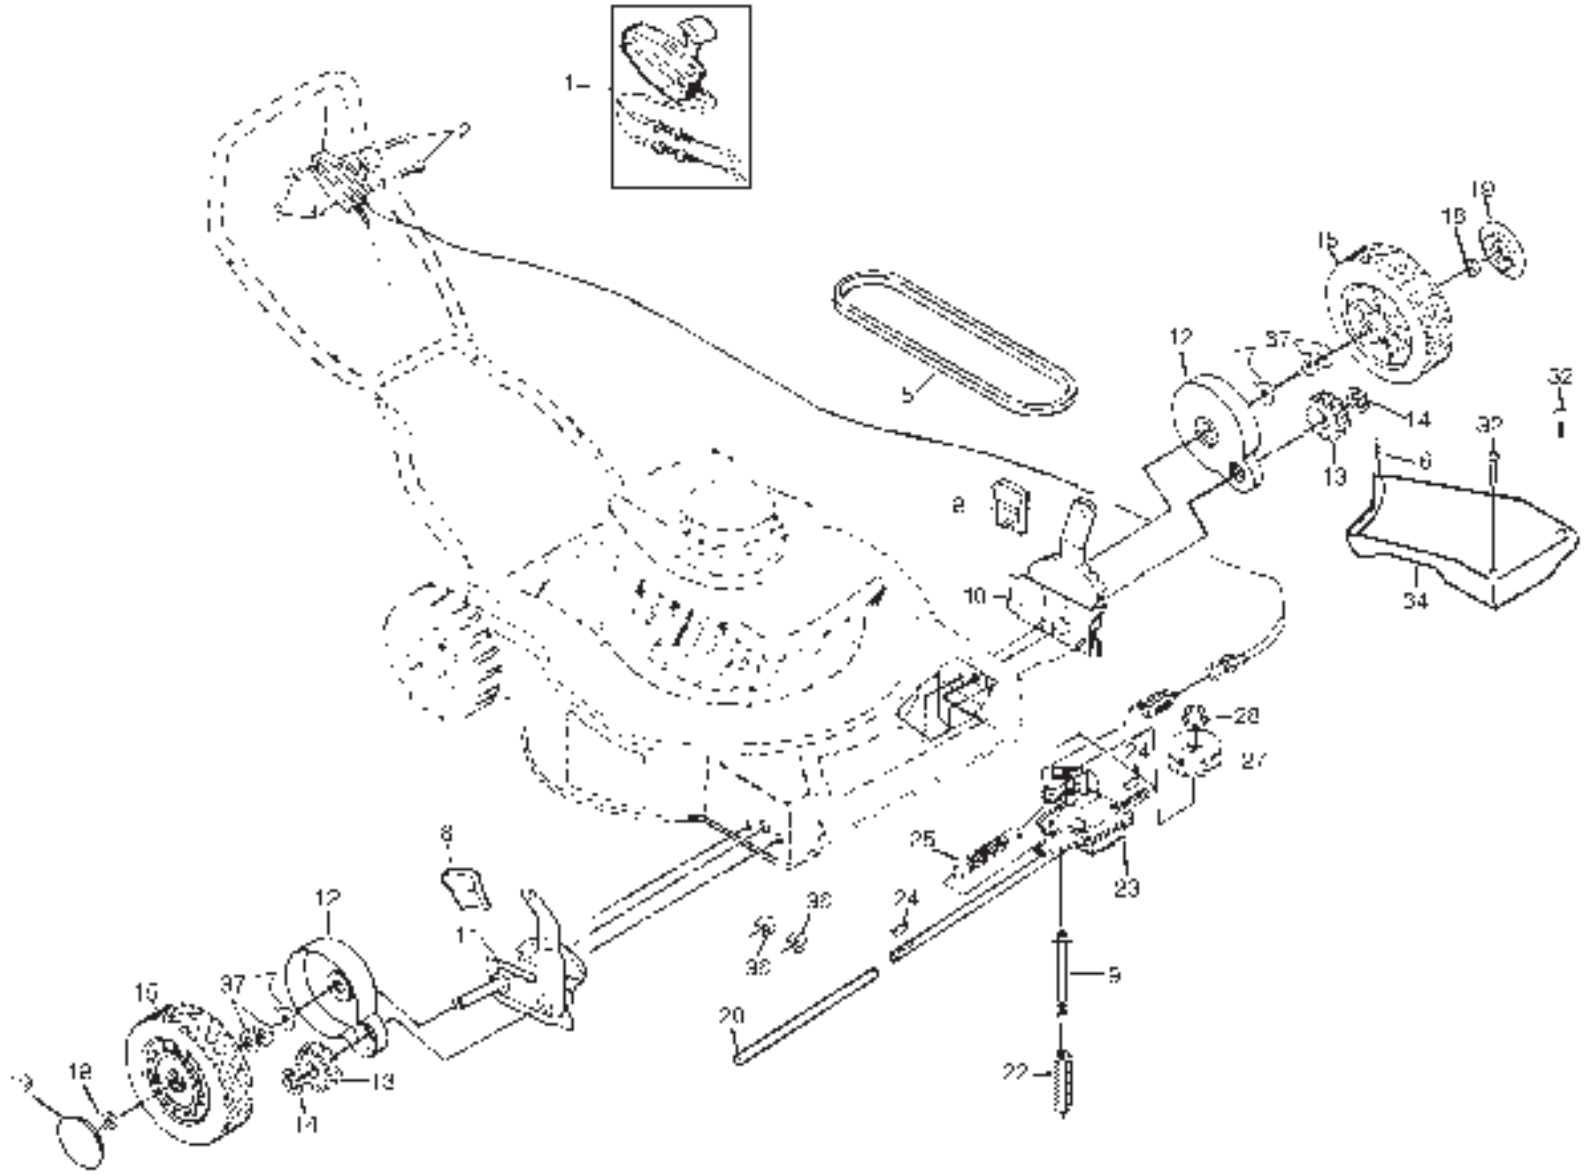

B

B

KEY NO.	PART NO.	DESCRIPTION	KEY NO.	PART NO.	DESCRIPTION
1	532142103	Dual Head Cable Control Assembly	20	532086012	Drive Shaft Cover
2	532144929	Hex Washer Hd Screw 1/4-20 x 2-1/8	22	532137090	Spring
3	532063601	Locknut	23	532048367	Gear Case Assembly
5	532146527	V-Belt	24	532850848	Hi-Pro Key
6	532750097	Hex Washer Head Screw #10-24 x 1/2	25	532075192	Spring
8	532132800	Selector Knob	27	532137052	Drive Pulley
9	532150495	Spring Retainer	28	532132010	Flanged Locknut
10	532151009	Wheel Adjuster Assembly (Left)	32	532146072	Pan Head Tapping Screw #10-24 x 2-3/4
11	532151010	Wheel Adjuster Assembly (Right)	34	532700422	Drive Cover
12	532088080	Dust Cover	36	532063601	Locknut
13	532137054	Pinion	37	532057143	Spring Wave Washer
14	812000058	E-Ring			
15	532801156	Wheel & Tire Assembly 8.00 x 2.00			
17	532067725	Washer			
18	532083923	Locknut			
19	532850845	Hubcap			

*These Parts must be purchased through an authorized Briggs and Stratton Dealer.

C

GEAR CASE

KEY NO.	PART NO.	DESCRIPTION
1	817490416	Tapping Screw 1/4-20 x 1-1/4
2	532140269	Engagement Bracket
3	532137053	Shifter
4	532057072	Seal
6	532048373	Gear Case Halves Kit (Includes Key Nos. 4, 5, and 7)
7	532077881	Bearing
8	532131481	Worm Shaft
9	532750436	Drive Shaft
10	532057079	Hardened Washer
11	532131484	Clutch Yoke
12	532700343	Bushing
13	532086447	Plug

KEY NO.	PART NO.	DESCRIPTION
14	532133804	Helical Gear
15	532750436	Clutch Jaw
16	532750369	Grease
17	812000003	E-Ring
18	532850848	Hi-Pro Key
19	532125441	Spring Bracket
20	532065692	Woodruff Key #3
21	532083680	Worm Gear

NOTE: All component dimensions given in U.S. inches.
1 inch = 25.4 mm