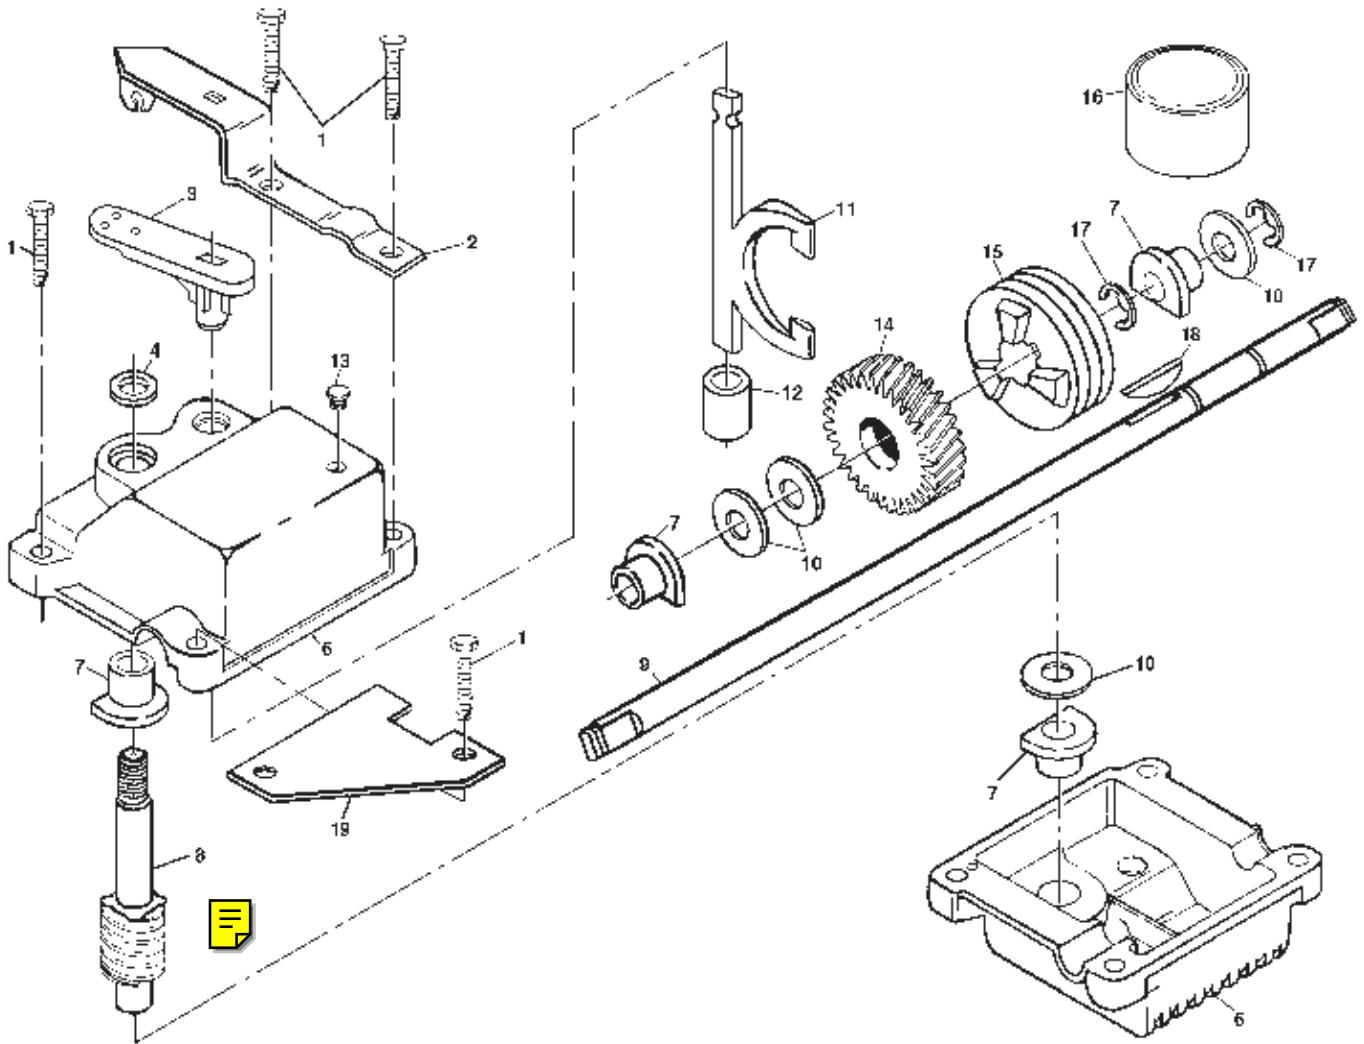

C

GEAR CASE

KEY NO.	PART NO.	DESCRIPTION
1	817490416	Tapping Screw 1/4-20 x 1-1/4
2	532140269	Engagement Bracket
3	532137053	Shifter
4	532057072	Seal
6	532048373	Gear Case Halves Kit (Includes Key Nos. 4, 5, and 7)
7	532077881	Bearing
8	532131481	Worm Shaft
9	532750436	Drive Shaft
10	532057079	Hardened Washer
11	532131484	Clutch Yoke
12	532700343	Bushing
13	532086447	Plug

KEY NO.	PART NO.	DESCRIPTION
14	532133804	Helical Gear
15	532750436	Clutch Jaw
16	532750369	Grease
17	812000003	E-Ring
18	532850848	Hi-Pro Key
19	532125441	Spring Bracket
20	532065692	Woodruff Key #3
21	532083680	Worm Gear

NOTE: All component dimensions given in U.S. inches.
1 inch = 25.4 mm