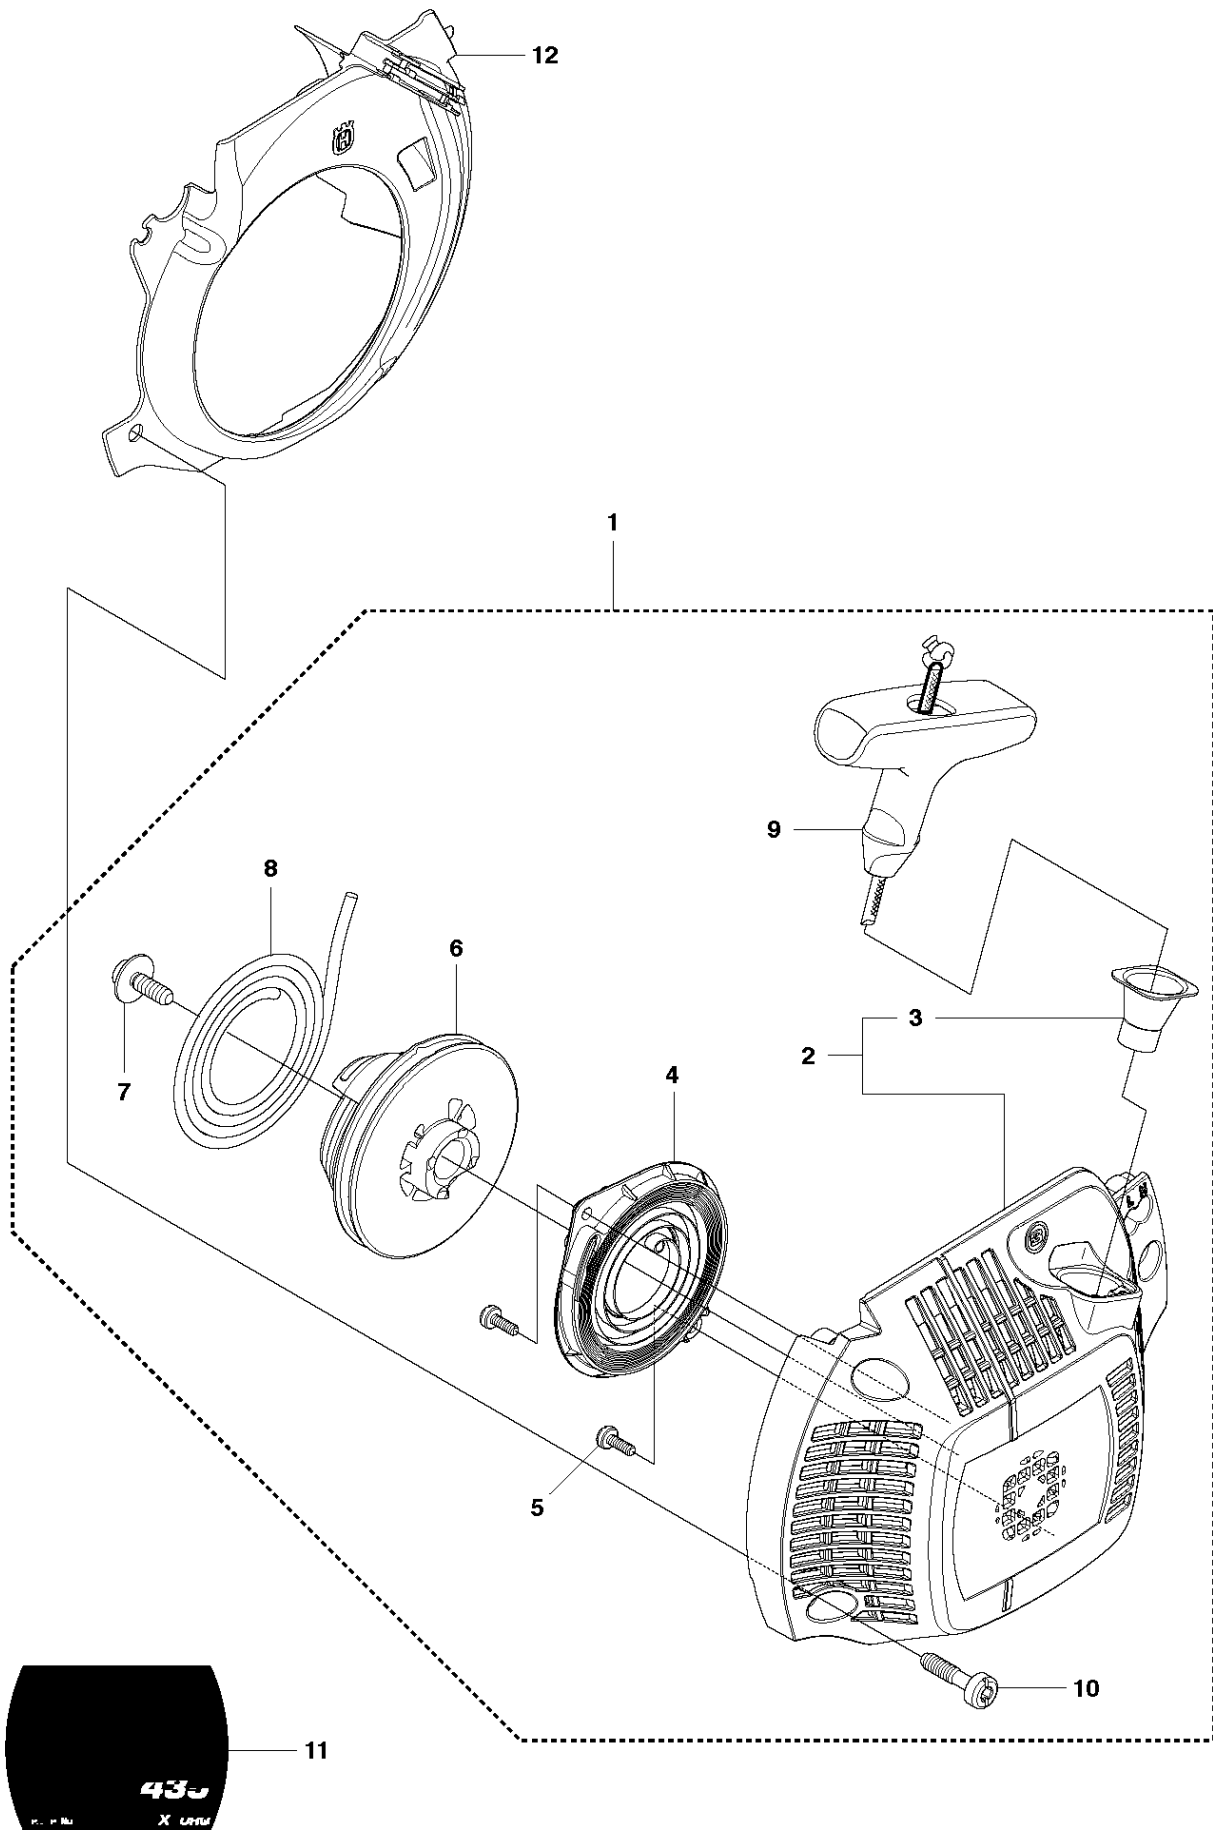

435
STARTER

STARTER

440 E, 2010-06

Ref	Part No	Description	Remark	QTY	KIT
1	504 59 70-02	STARTER ASSY		1	
2	504 59 69-01	STARTER		1	1
3	537 28 32-01	REINFORCEMENT SLEEVE		1	1, 2
4	540 05 75-02	SPRING CASSETTE ASSY		1	1
5	503 21 28-10	SCREW CCRPANT		2	1
6	504 59 71-01	STARTER PULLEY		1	1
7	503 21 77-16	SCREW IHST		1	1
8	505 30 51-25	STARTER CORD		1	1
9	537 23 25-01	STARTER HANDLE		1	1
10	503 21 73-21	SCREW CIHSCTO		4	1
11	504 54 68-01	LABEL		1	
12	544 19 71-01	COOLING AIR CONDUCTOR		1