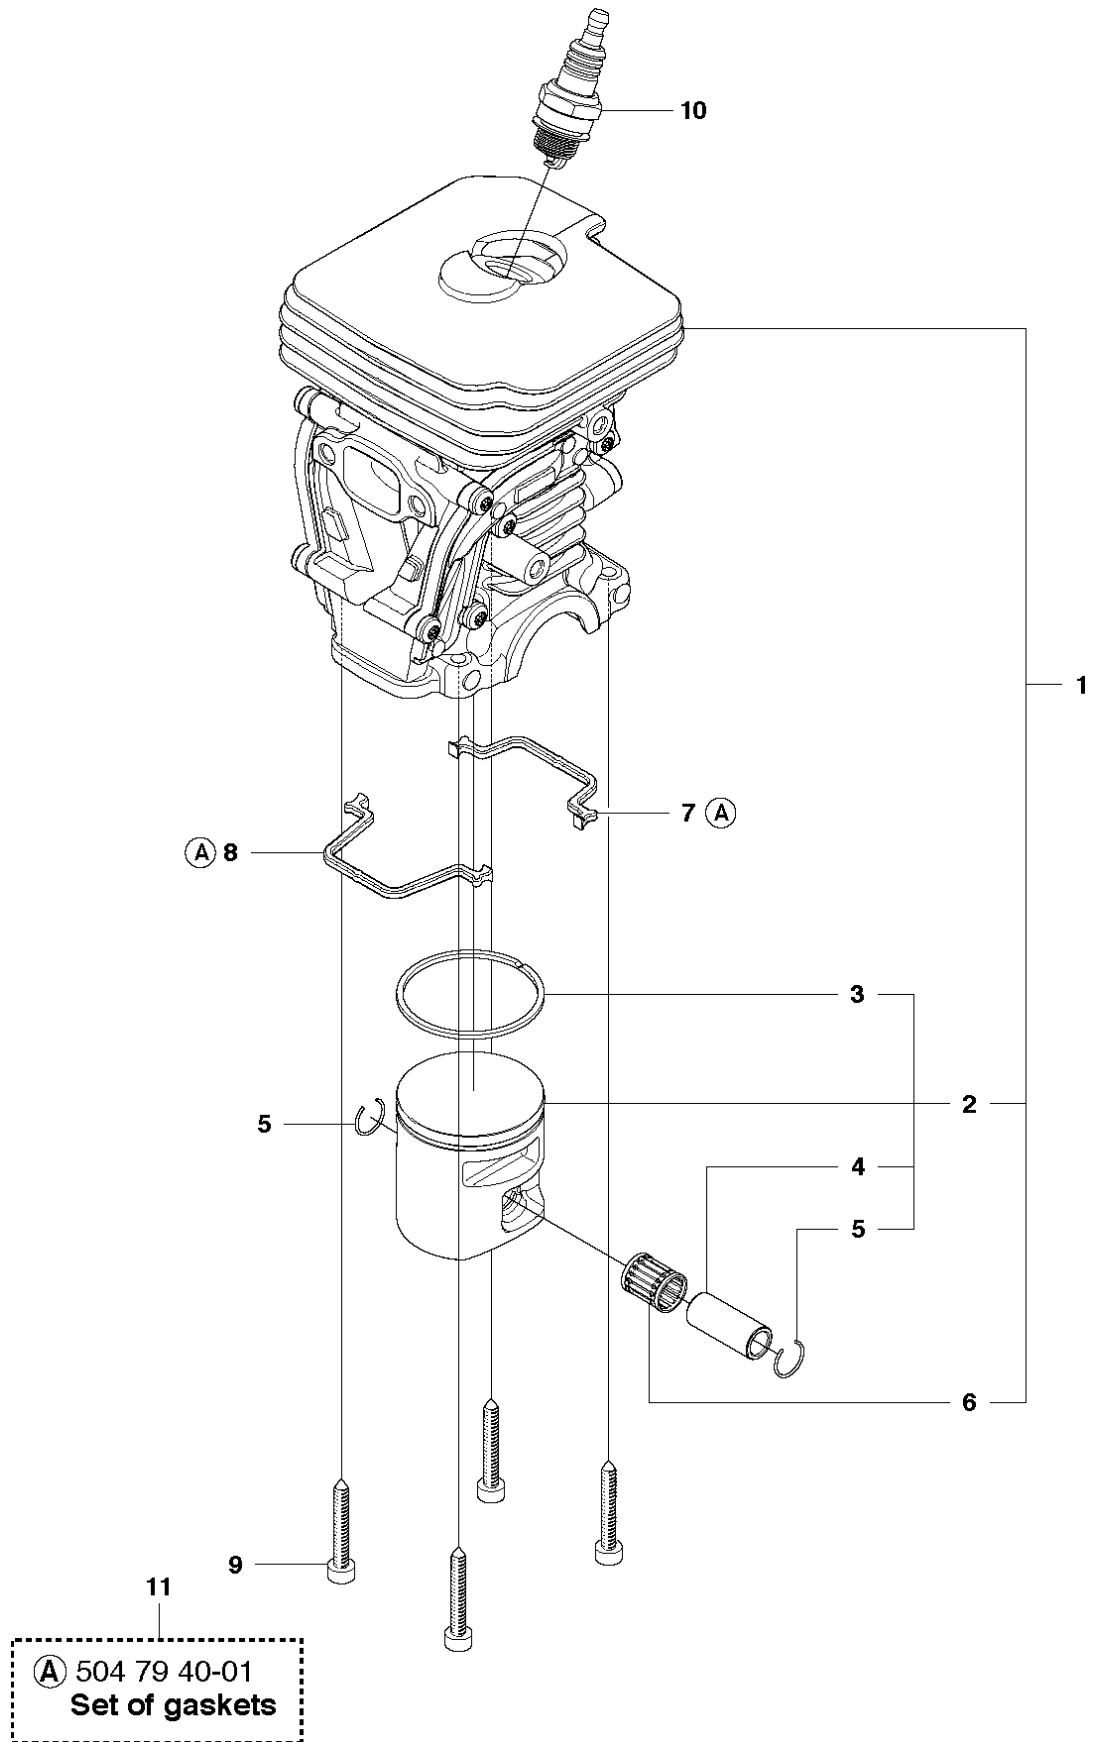

435, 435e
CYLINDER PISTON

CYLINDER PISTON

440 E, 2010-06

Ref	Part No	Description	Remark	QTY	KIT
1	504 73 51-02	CYLINDER		1	
2	502 62 50-02	PISTON ASSY		1	1
3	544 40 59-01	PISTON RING		1	2
4	544 40 60-01	PISTON PIN		1	2
5	737 44 10-00	SNAP RING		2	2
6	503 41 41-01	NEEDLE BEARING		1	1
7	544 39 60-01	GASKET		1	11
8	544 39 59-01	GASKET		1	11
9	725 53 33-55	SCREW IHSCM		4	
10	503 23 51-11	SPARK PLUG		1	
11	504 79 40-01	GASKET		1