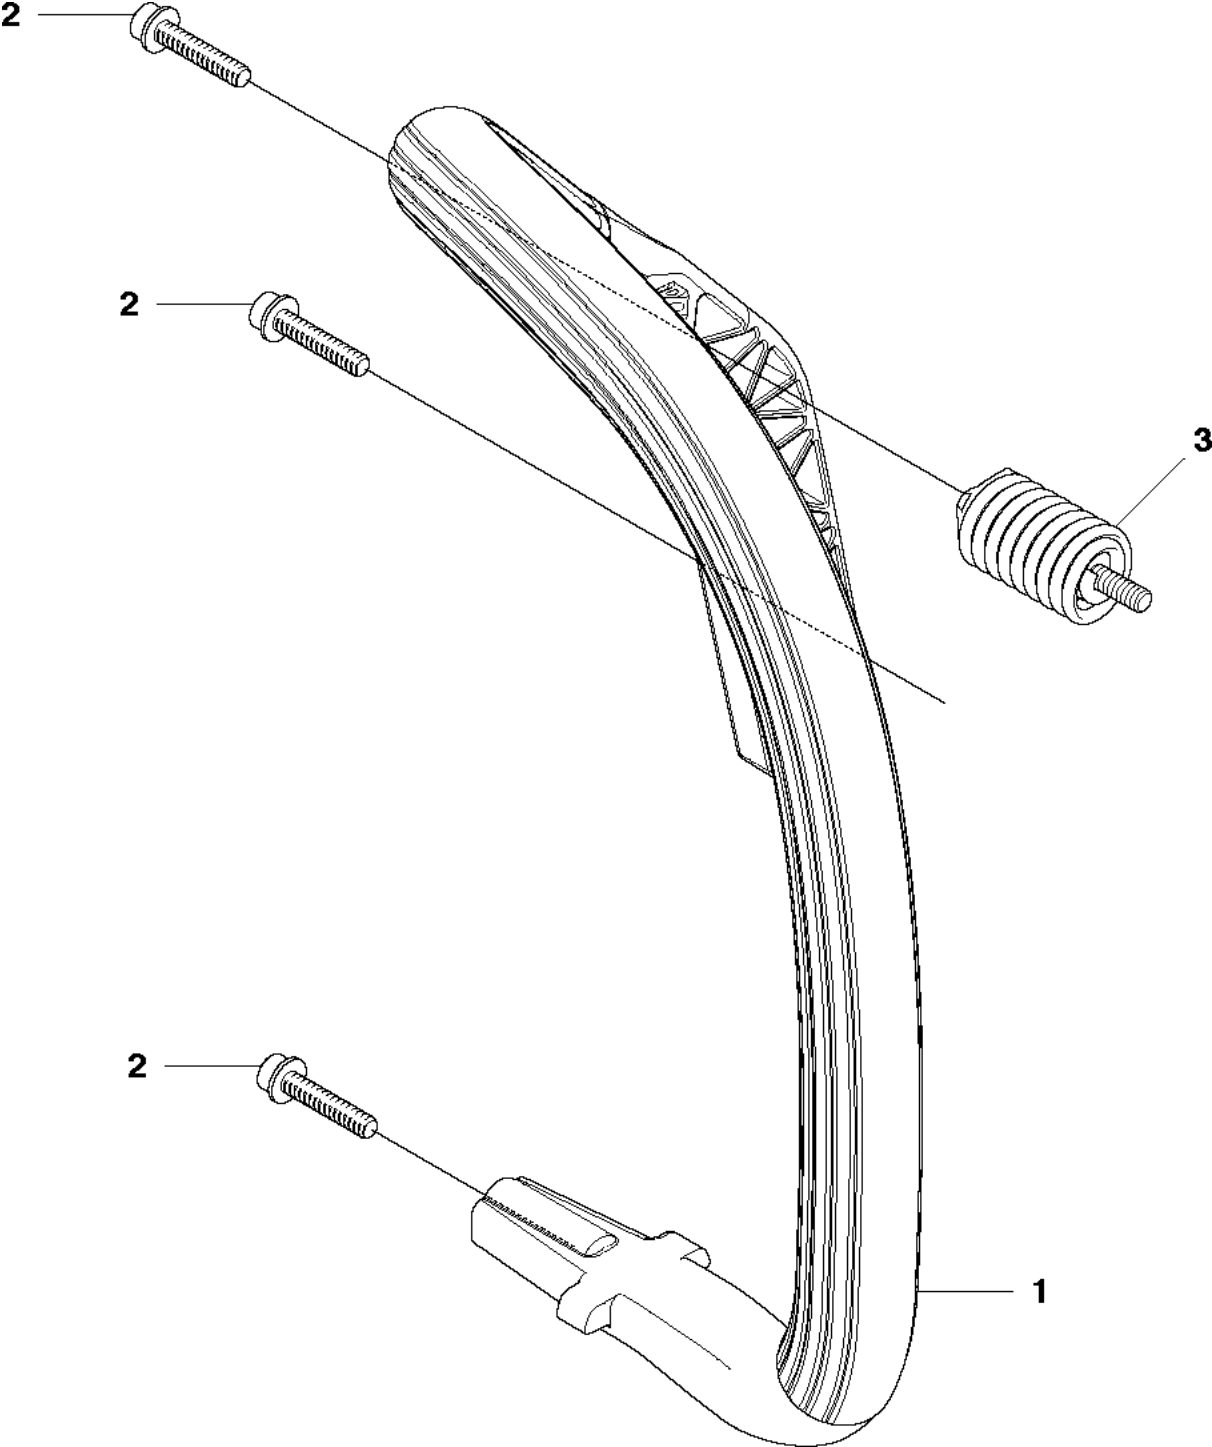

HANDLE

440 E, 2010-06

Ref	Part No	Description	Remark	QTY KIT
1	544 28 40-01	FRONT HANDLE		1
2	503 21 88-76	SCREW IHSCFT		3
3	503 89 83-01	ANTIVIBRATION ELEMENT		1