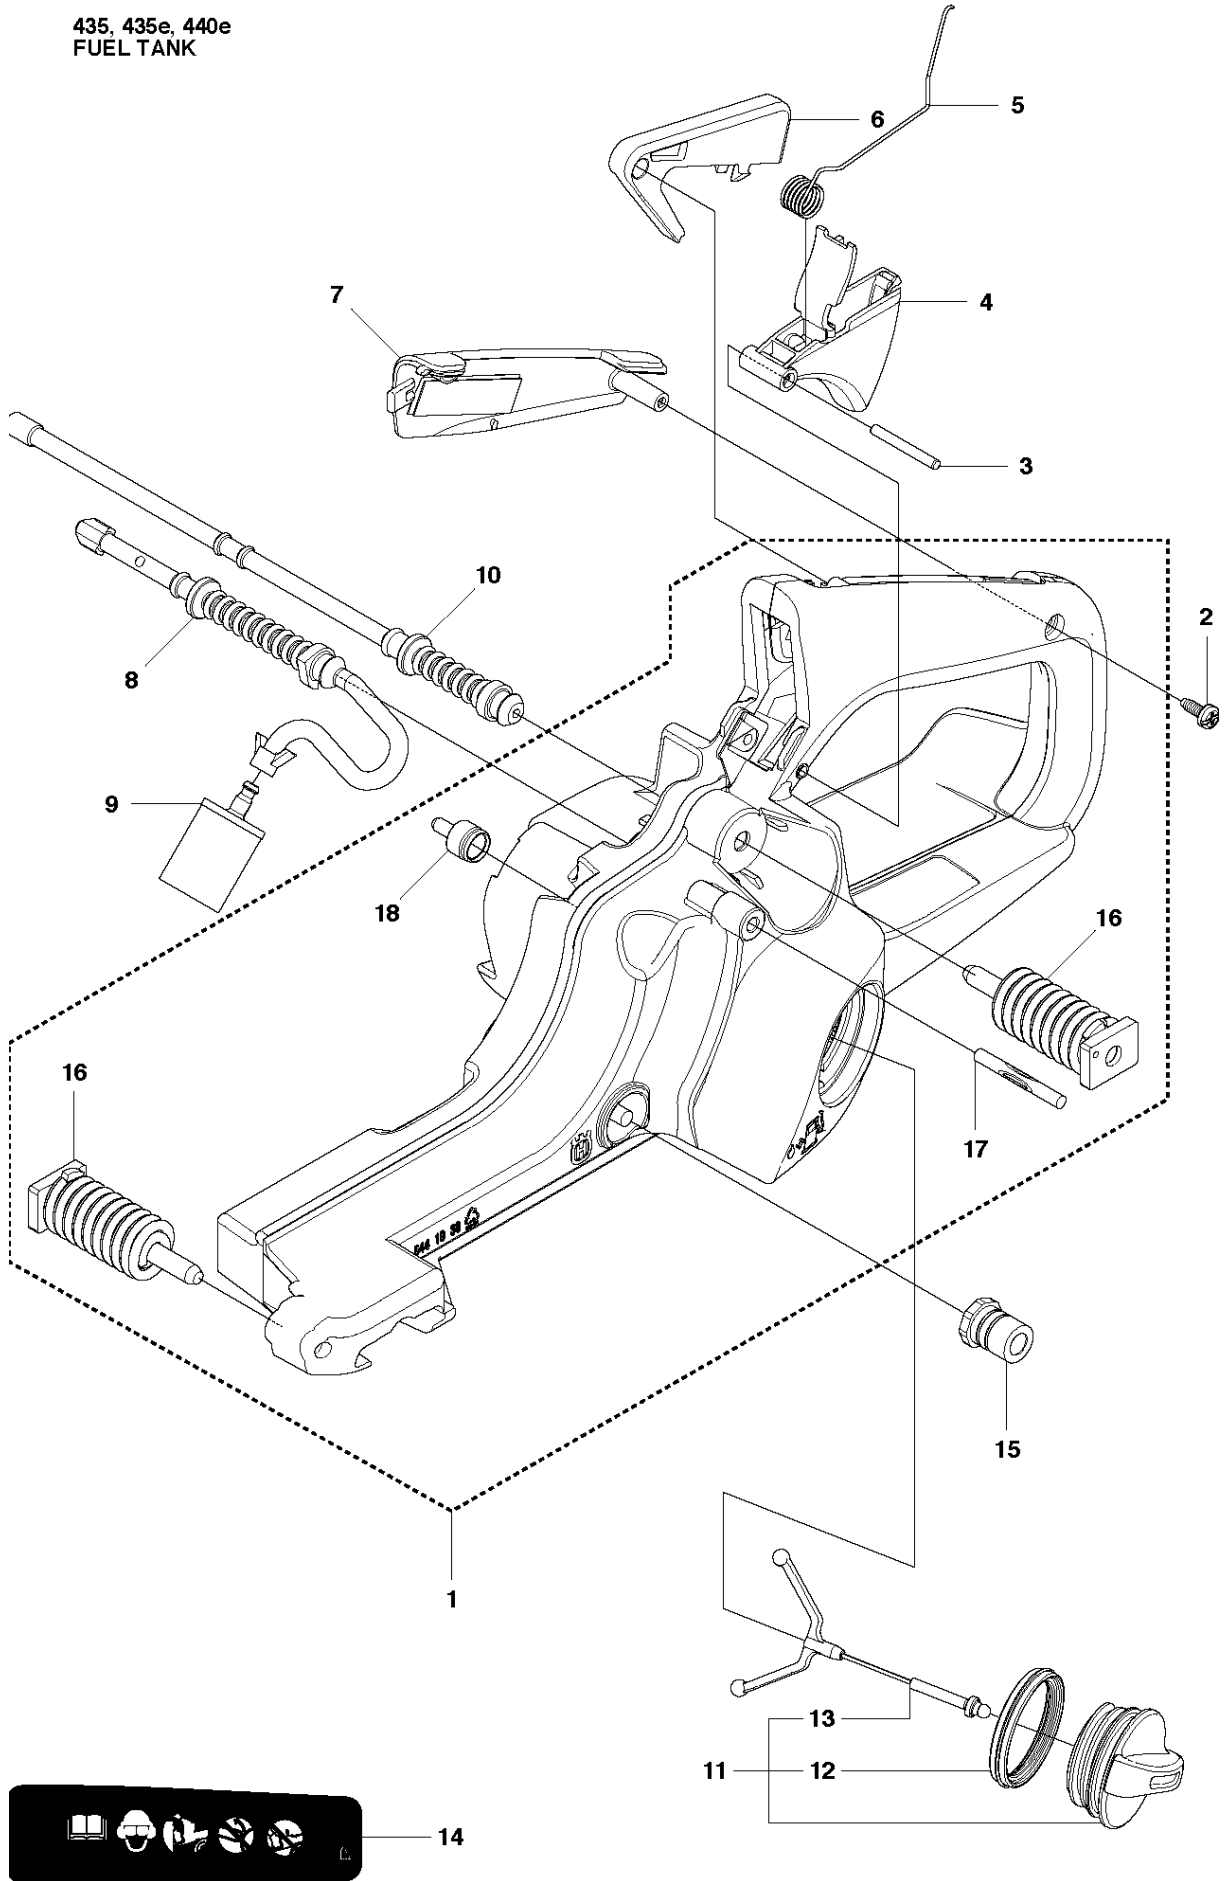

435, 435e, 440e
FUEL TANK

FUEL TANK

440 E, 2010-06

Ref	Part No	Description	Remark	QTY	KIT
1	544 19 38-05	FUEL TANK		1	
2	503 21 28-10	SCREW CCRPANT		1	
3	720 18 25-20	PARALLEL PIN		1	
4	544 96 85-01	THROTTLE CONTROL		1	
5	544 09 99-01	SPRING		1	
6	544 28 41-01	THROTTLE LOCKOUT		1	
7	544 28 49-01	HANDLE INSERT		1	
8	544 12 86-01	FUEL HOSE		1	
9	503 44 32-01	FILTER		1	
10	544 12 97-01	RETURN HOSE		1	
11	544 11 12-01	TANK CAP ASSY		1	
12	537 21 50-01	SEALING		1	11
13	503 57 89-01	HOLDER		1	11
14	544 37 50-01	LABEL		1	
15	501 00 76-01	LATERAL SUPPORT		1	
16	504 79 56-01	ANTIVIBRATION ELEMENT		2	1
17	721 12 63-39	GROOVED PIN		1	1
18	537 35 95-01	TANK VENT ASSY		1	1