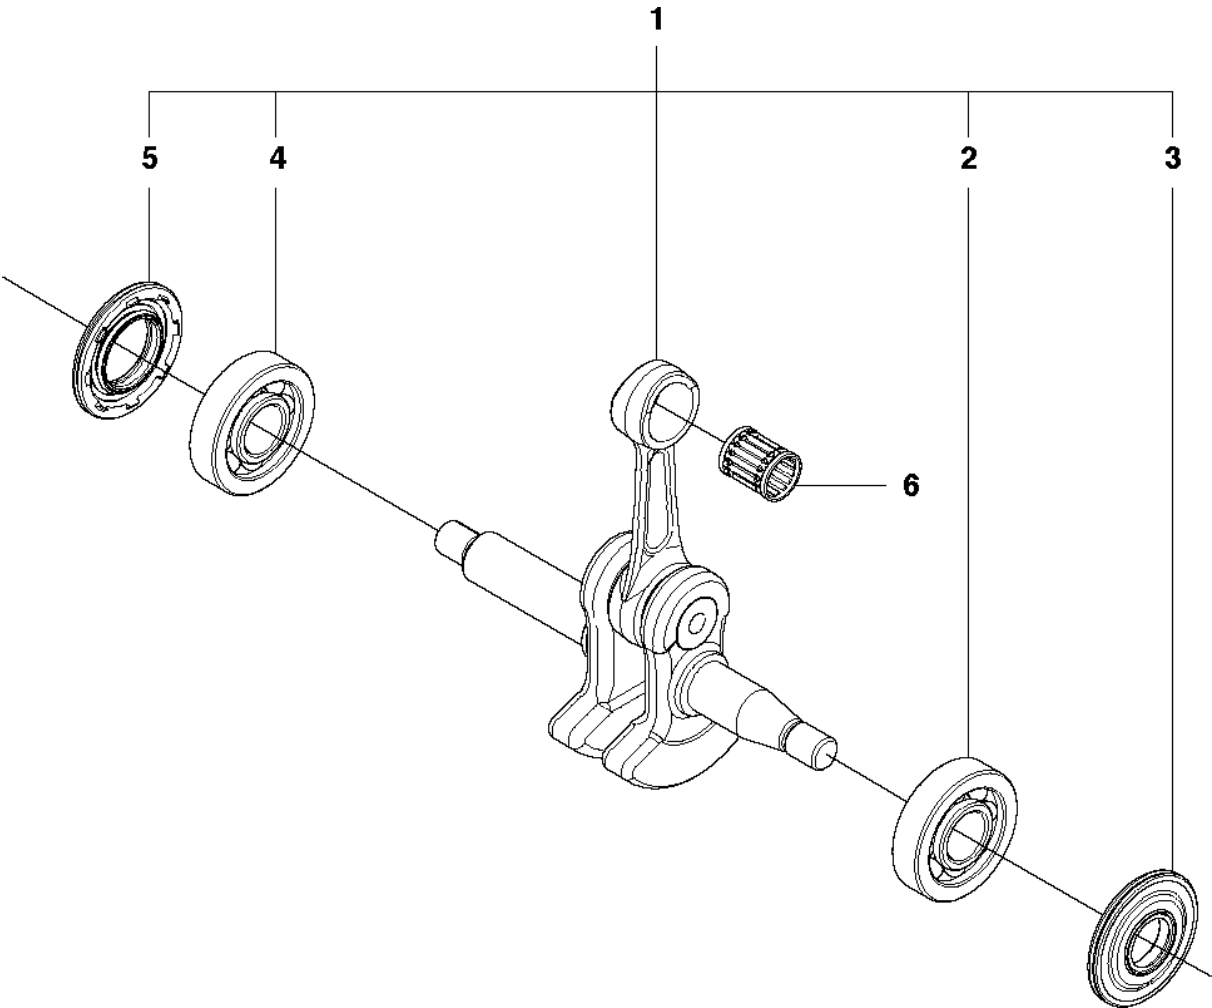

CRANKSHAFT

440 E, 2010-06

Ref	Part No	Description	Remark	QTY	KIT
1	544 34 38-01	CRANKSHAFT		1	
2	544 24 87-02	BALL BEARING		1	1
3	544 25 12-01	SEALING		1	1
4	544 24 88-02	BALL BEARING		1	1
5	544 25 13-01	SEALING		1	1
6	503 41 41-01	NEEDLE BEARING		1