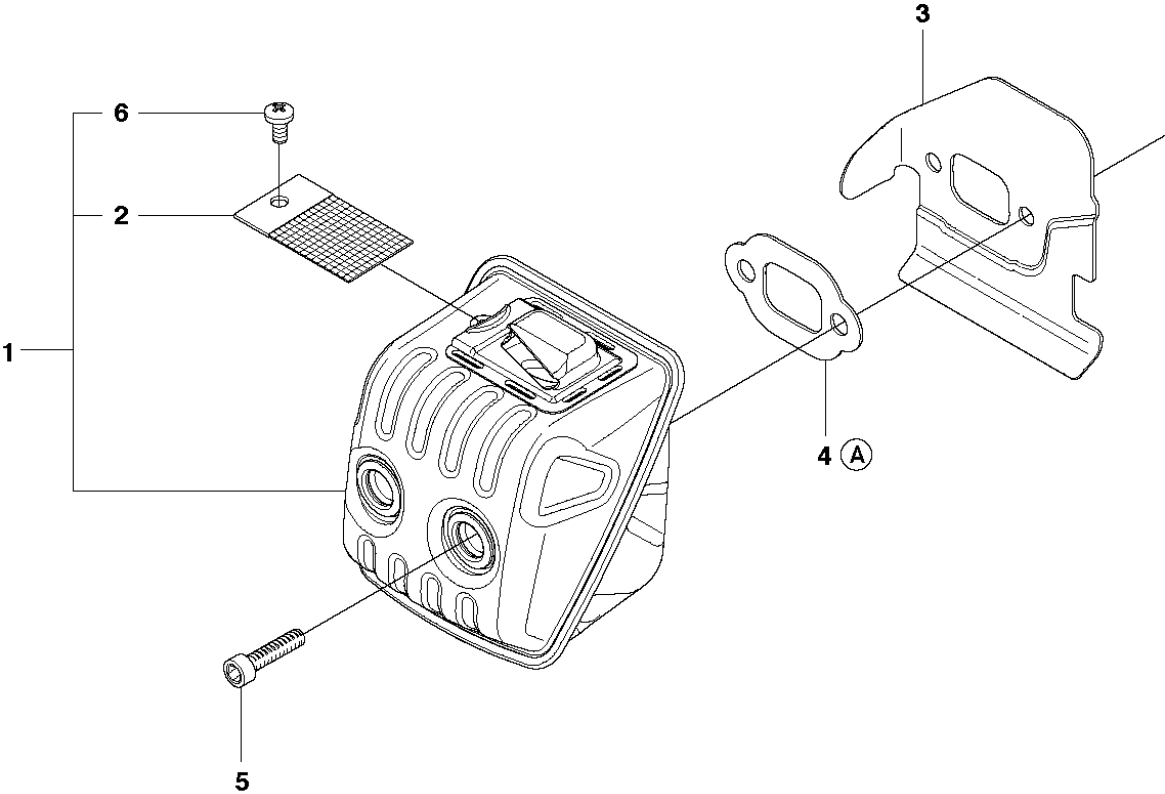

7
Ⓐ 504 79 40-01
Set of gaskets

MUFFLER

440 E, 2010-06

Ref	Part No	Description	Remark	QTY	KIT
1	544 14 77-02	MUFFLER ASSY		1	
2	503 86 36-01	SPARK ARRESTOR SCREEN		1	1
3	501 32 31-01	HEAT DEFLECTOR		1	
4	544 08 44-01	GASKET		1	7
5	725 53 68-55	SCREW IHSCM		2	
6	724 12 87-59	SCREW CRPANM		1	1
7	504 79 40-01	GASKET		1