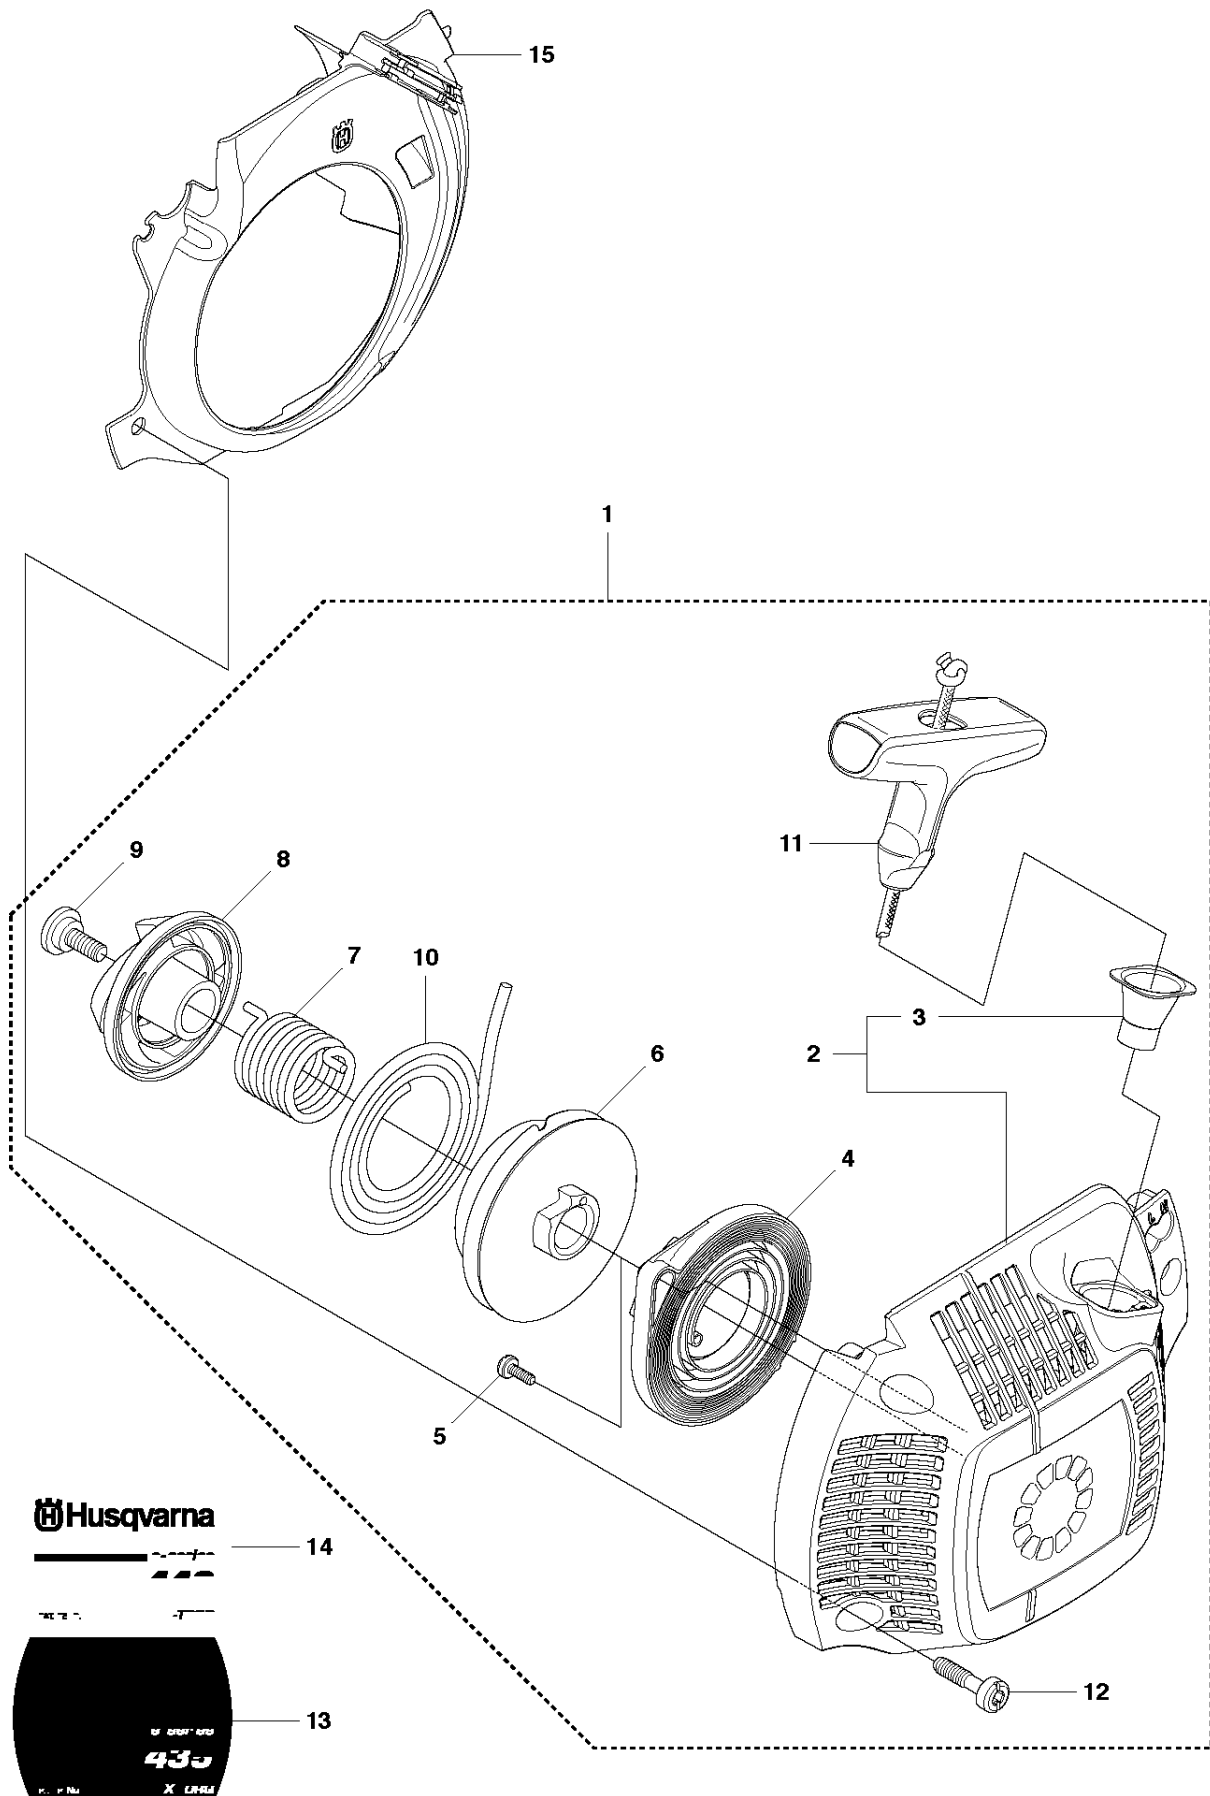

435e, 440e
STARTER

STARTER

440 E, 2010-06

Ref	Part No	Description	Remark	QTY	KIT
1	544 28 70-02	STARTER ASSY		1	
2	544 28 69-01	STARTER HOUSING		1	1
3	537 28 32-01	REINFORCEMENT SLEEVE		1	1
4	540 05 75-02	SPRING CASSETTE ASSY		1	1
5	503 21 28-10	SCREW CCRPANT		2	1
6	537 42 32-01	STARTER PULLEY		1	1
7	505 64 73-01	SPRING		1	1
8	537 42 33-01	DRIVER		1	1
9	537 42 66-01	SCREW		1	1
10	505 30 51-25	STARTER CORD		1	1
11	537 23 25-01	STARTER HANDLE		1	1
12	503 21 73-21	SCREW CIHSCTO		4	1
13	544 46 36-02	LABEL		1	
14	544 46 36-01	LABEL		1	
15	544 19 71-01	COOLING AIR CONDUCTOR		1