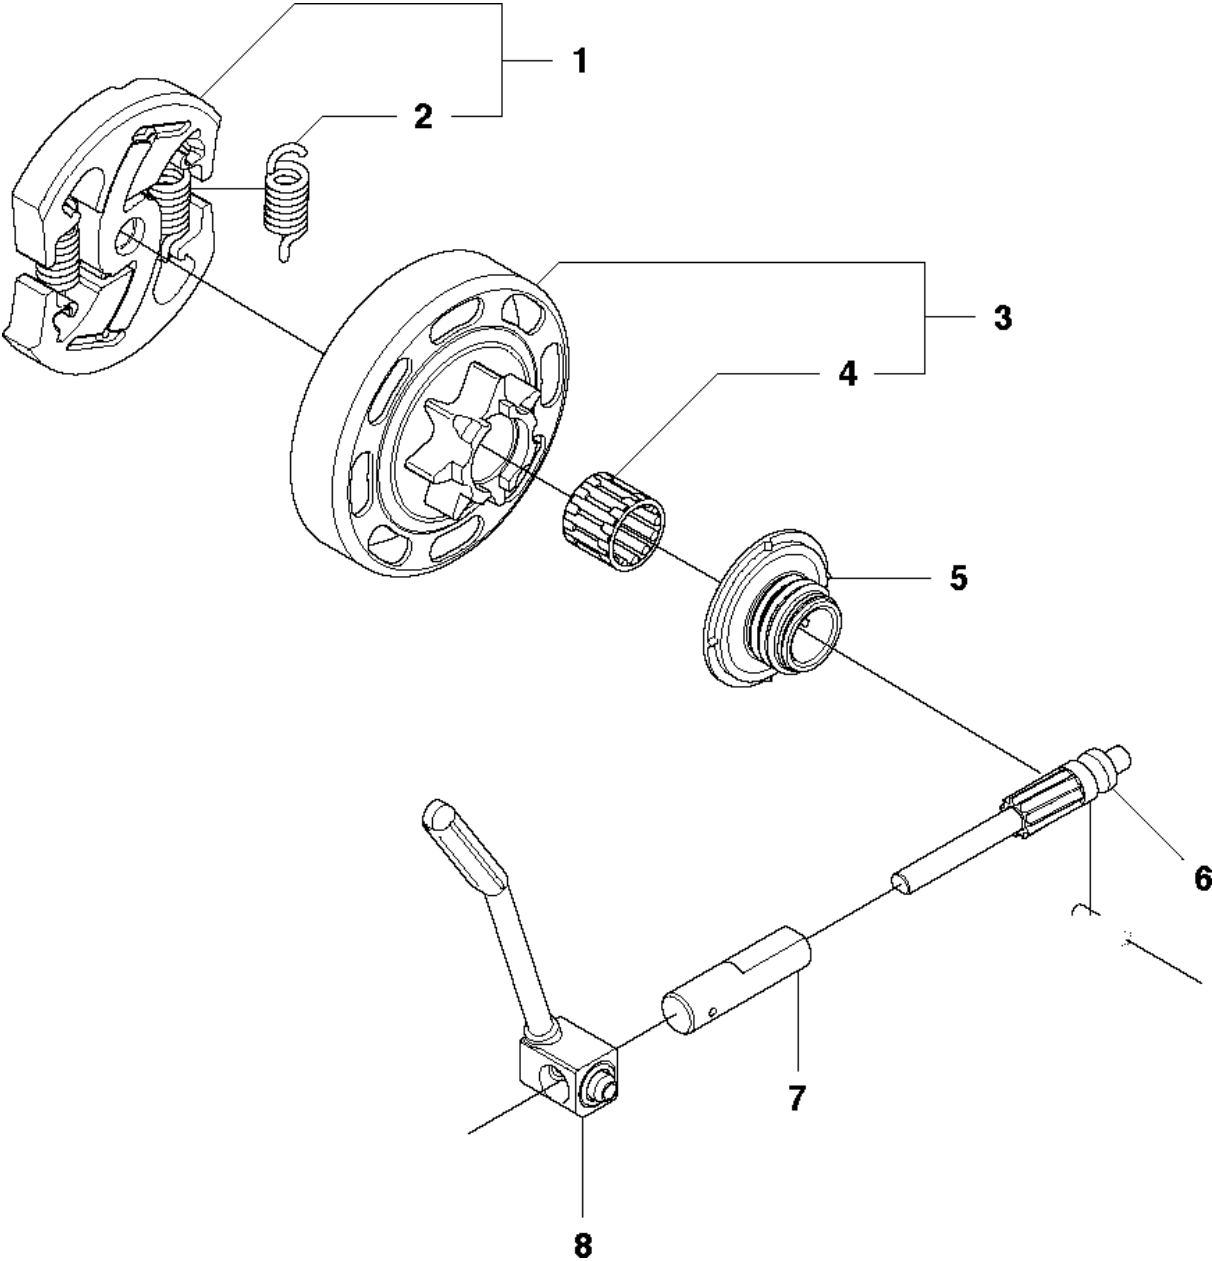

CLUTCH & OIL PUMP

440 E, 2010-06

Ref	Part No	Description	Remark	QTY	KIT
1	544 87 12-01	CLUTCH ASSY		1	
2	502 08 03-01	CLUTCH SPRING		2	1
3	505 44 15-01	CLUTCH DRUM		1	
4	503 53 92-01	NEEDLE BEARING		1	3
5	544 21 24-01	WORM GEAR		1	
6	540 05 79-01	PUMP PISTON		1	
7	537 15 48-01	PUMP CYLINDER		1	
8	544 08 42-01	OIL HOSE		1