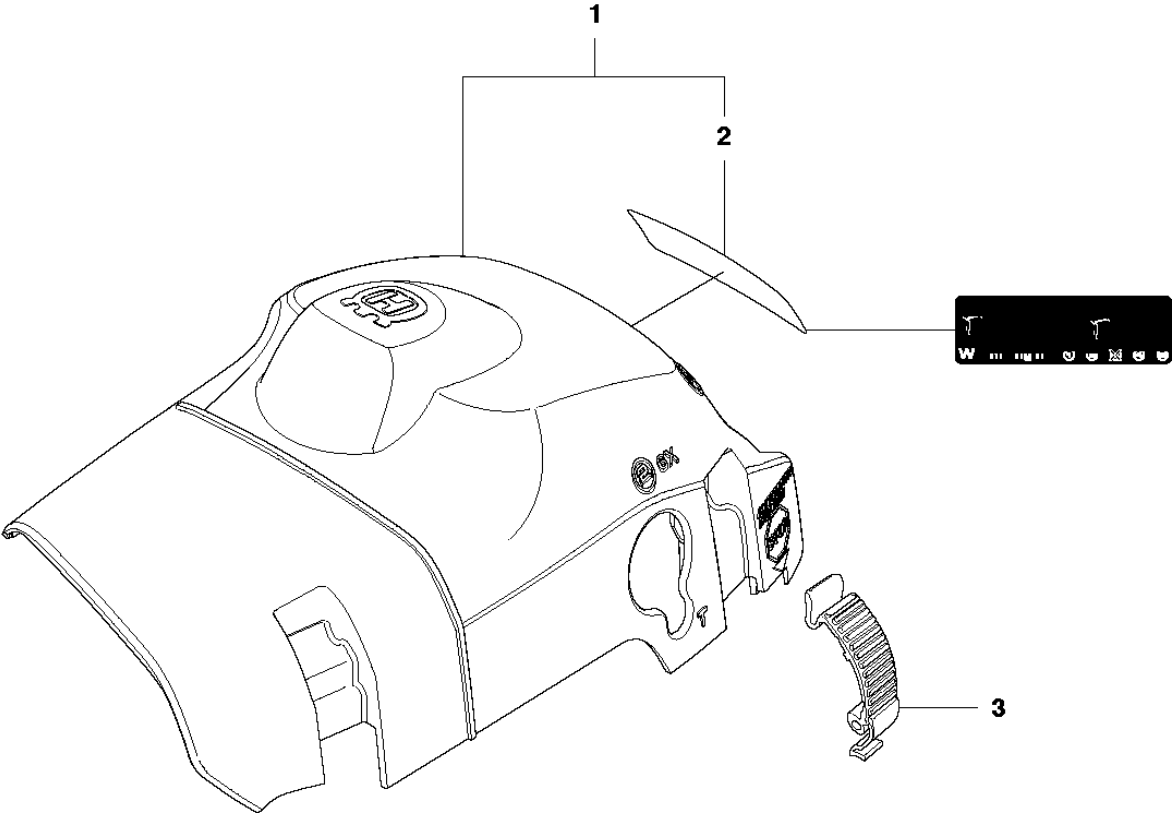

435, 435e, 440e
CYLINDER COVER

CYLINDER COVER

440 E, 2010-06

Ref	Part No	Description	Remark	QTY KIT	
1	504 79 02-01	CYLINDER COVER ASSY		1	
2	522 73 60-01	LABEL		1	1
3	503 89 47-01	SNAP		3