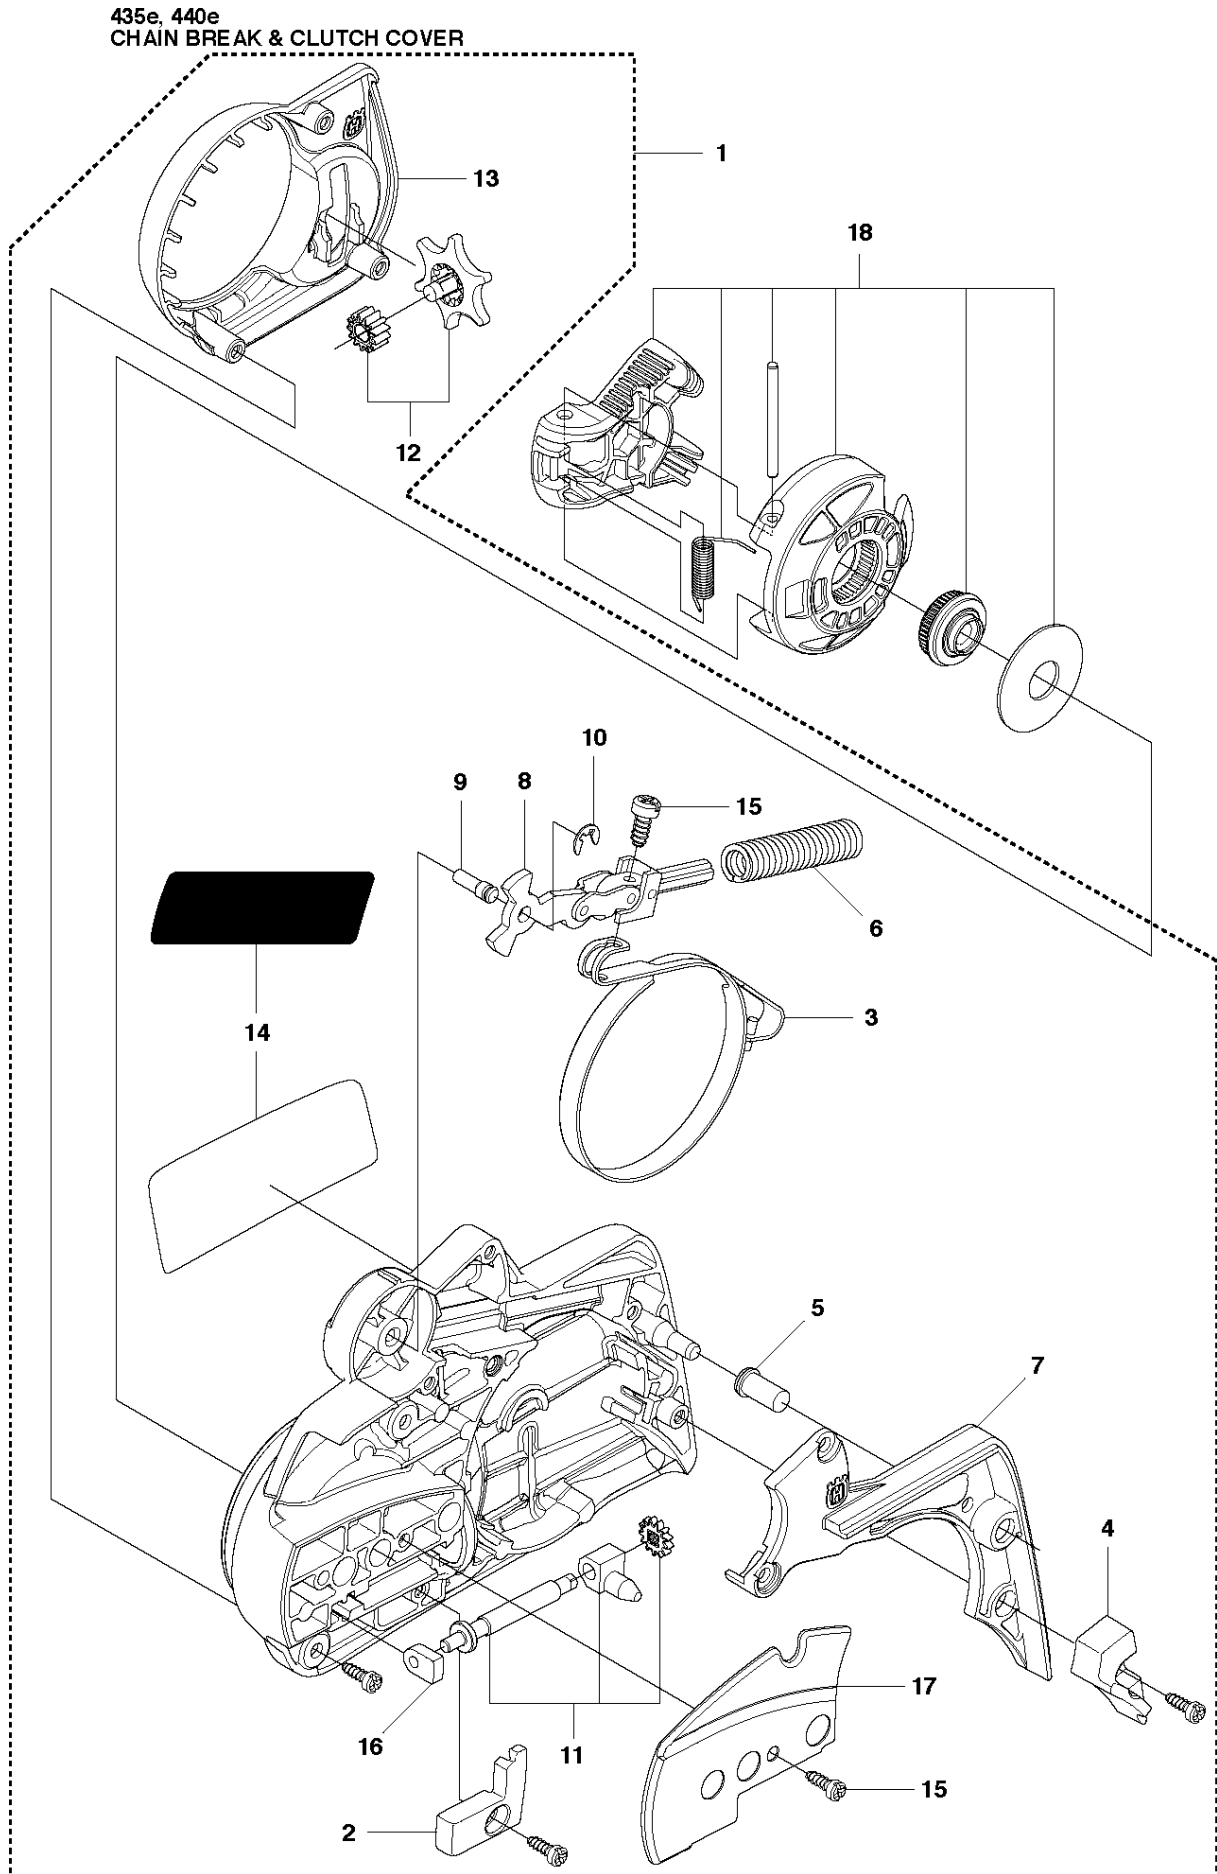

CHAIN BRAKE & CLUTCH COVER

440 E, 2010-06

Ref	Part No	Description	Remark	QTY	KIT
1	544 19 49-05	CLUTCH COVER ASSY		1	
2	504 54 28-01	COVER LID		1	1
3	544 30 60-01	BRAKE BAND ASSY		1	1
4	544 25 31-01	WEAR PROTECTION		1	1
5	503 85 52-01	GUIDE BUSHING		1	1
6	505 89 26-01	BRAKE SPRING		1	1
7	544 24 85-01	COVER LID		1	1
8	503 89 08-02	KNEE JOINT ASSY		1	1
9	503 89 29-01	PIN KNEE-JOINT		1	1
10	735 31 08-20	E-CLIP		1	1
11	537 39 29-01	CHAIN TENSION SCREW		1	1
12	537 34 72-01	CHAIN TENSIONER WHEEL		1	1
13	537 39 26-01	HEAT PROTECTOR		1	1
14	544 35 75-01	LABEL		1	1
15	503 21 70-10	SCREW CCRPANT		10	1
16	525 35 43-01	BEARING SLEEVE		1	1
17	505 32 10-01	WEAR PLATE		1	1
18	537 34 78-01	KNOB		1