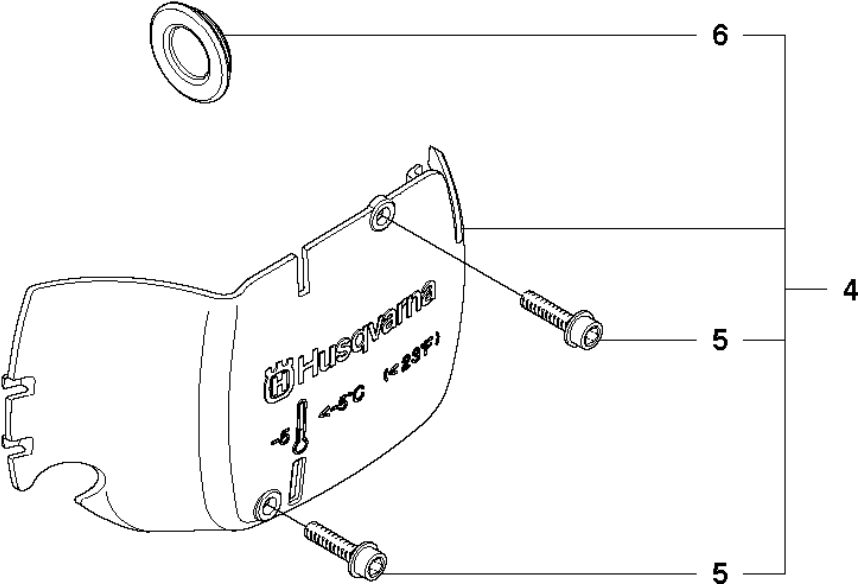

435e, 440e
WINTER KIT

WINTER KIT

440 E, 2010-06

Ref	Part No	Description	Remark	QTY KIT
4	505 45 04-02	WINTER KIT		1
5	503 21 70-16	SCREW CCRPANT		2 2
6	503 40 59-01	WINTER PLUG		1 2