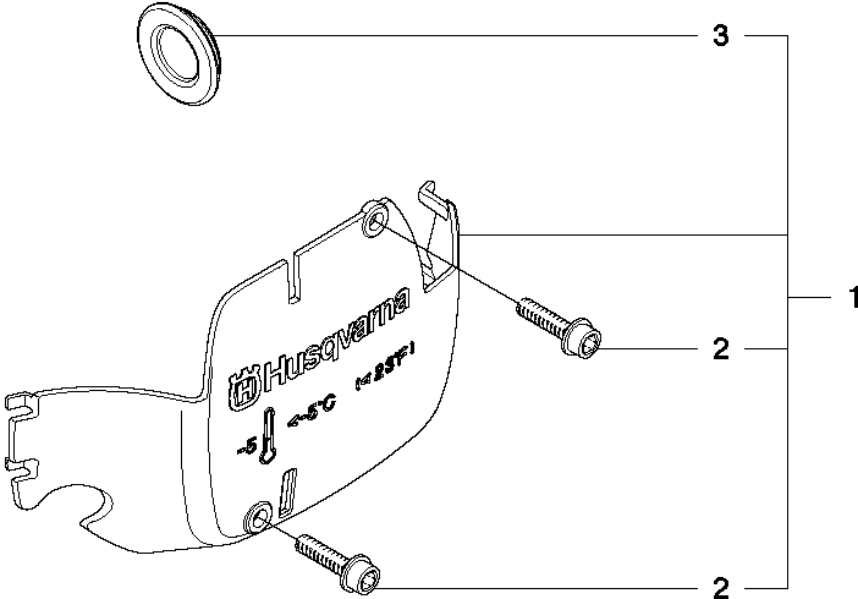

435
WINTER KIT

Ref	Part No	Description	Remark	QTY KIT	
1	505 45 04-01	WINTER KIT		1	
2	503 21 70-16	SCREW CCRPANT		2	1
3	503 40 59-01	WINTER PLUG		1	1