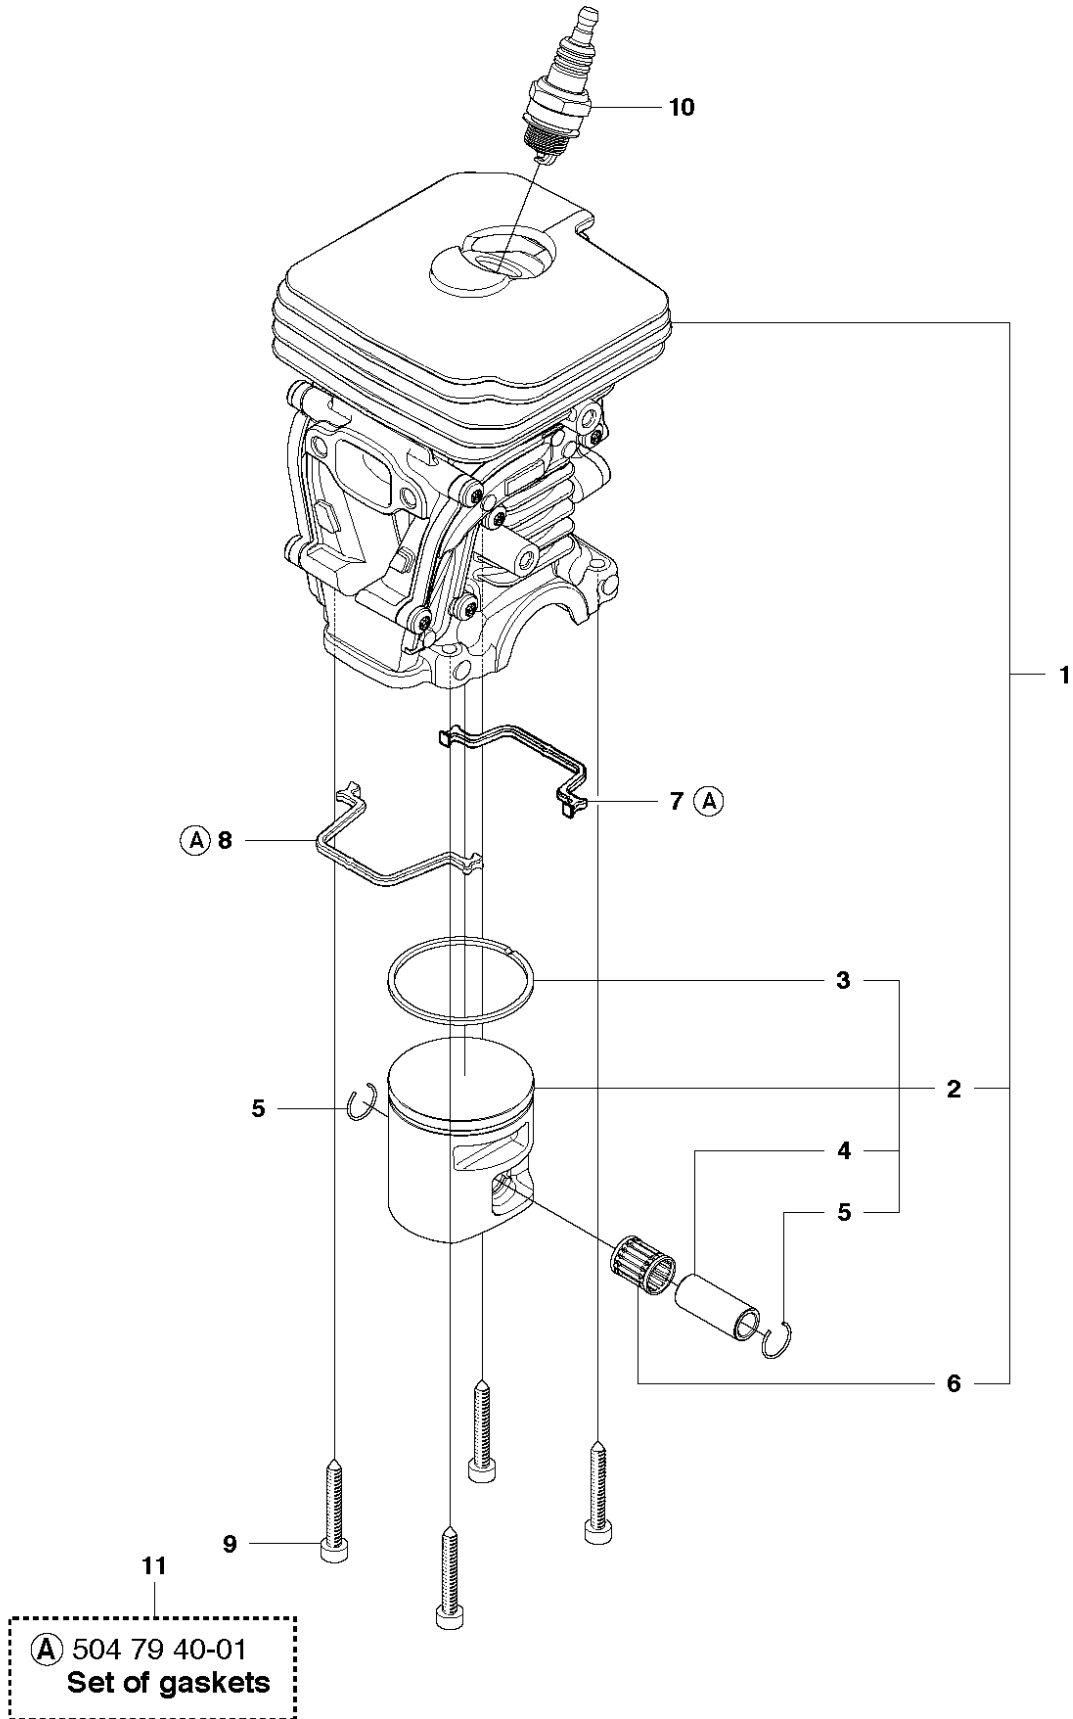

CLUTCH & OIL PUMP

440 E, 2010-06

Ref	Part No	Description	Remark	QTY	KIT
1	544 87 12-01	CLUTCH ASSY		1	
2	502 08 03-01	CLUTCH SPRING		2	1
3	505 44 15-01	CLUTCH DRUM		1	
4	503 53 92-01	NEEDLE BEARING		1	3
5	544 21 24-01	WORM GEAR		1	
6	540 05 79-01	PUMP PISTON		1	
7	537 15 48-01	PUMP CYLINDER		1	
8	544 08 42-01	OIL HOSE		1	

CYLINDER PISTON

440 E, 2010-06

Ref	Part No	Description	Remark	QTY	KIT
1	504 73 51-01	CYLINDER		1	
2	502 62 50-02	PISTON ASSY		1	1
3	544 40 59-01	PISTON RING		1	2
4	544 40 60-01	PISTON PIN		1	2
5	737 44 10-00	SNAP RING		2	2
6	503 41 41-01	NEEDLE BEARING		1	1
7	544 39 60-01	GASKET		1	11
8	544 39 59-01	GASKET		1	11
9	725 53 33-55	SCREW IHSCM		4	
10	503 23 51-11	SPARK PLUG		1	
11	504 79 40-01	GASKET		1	