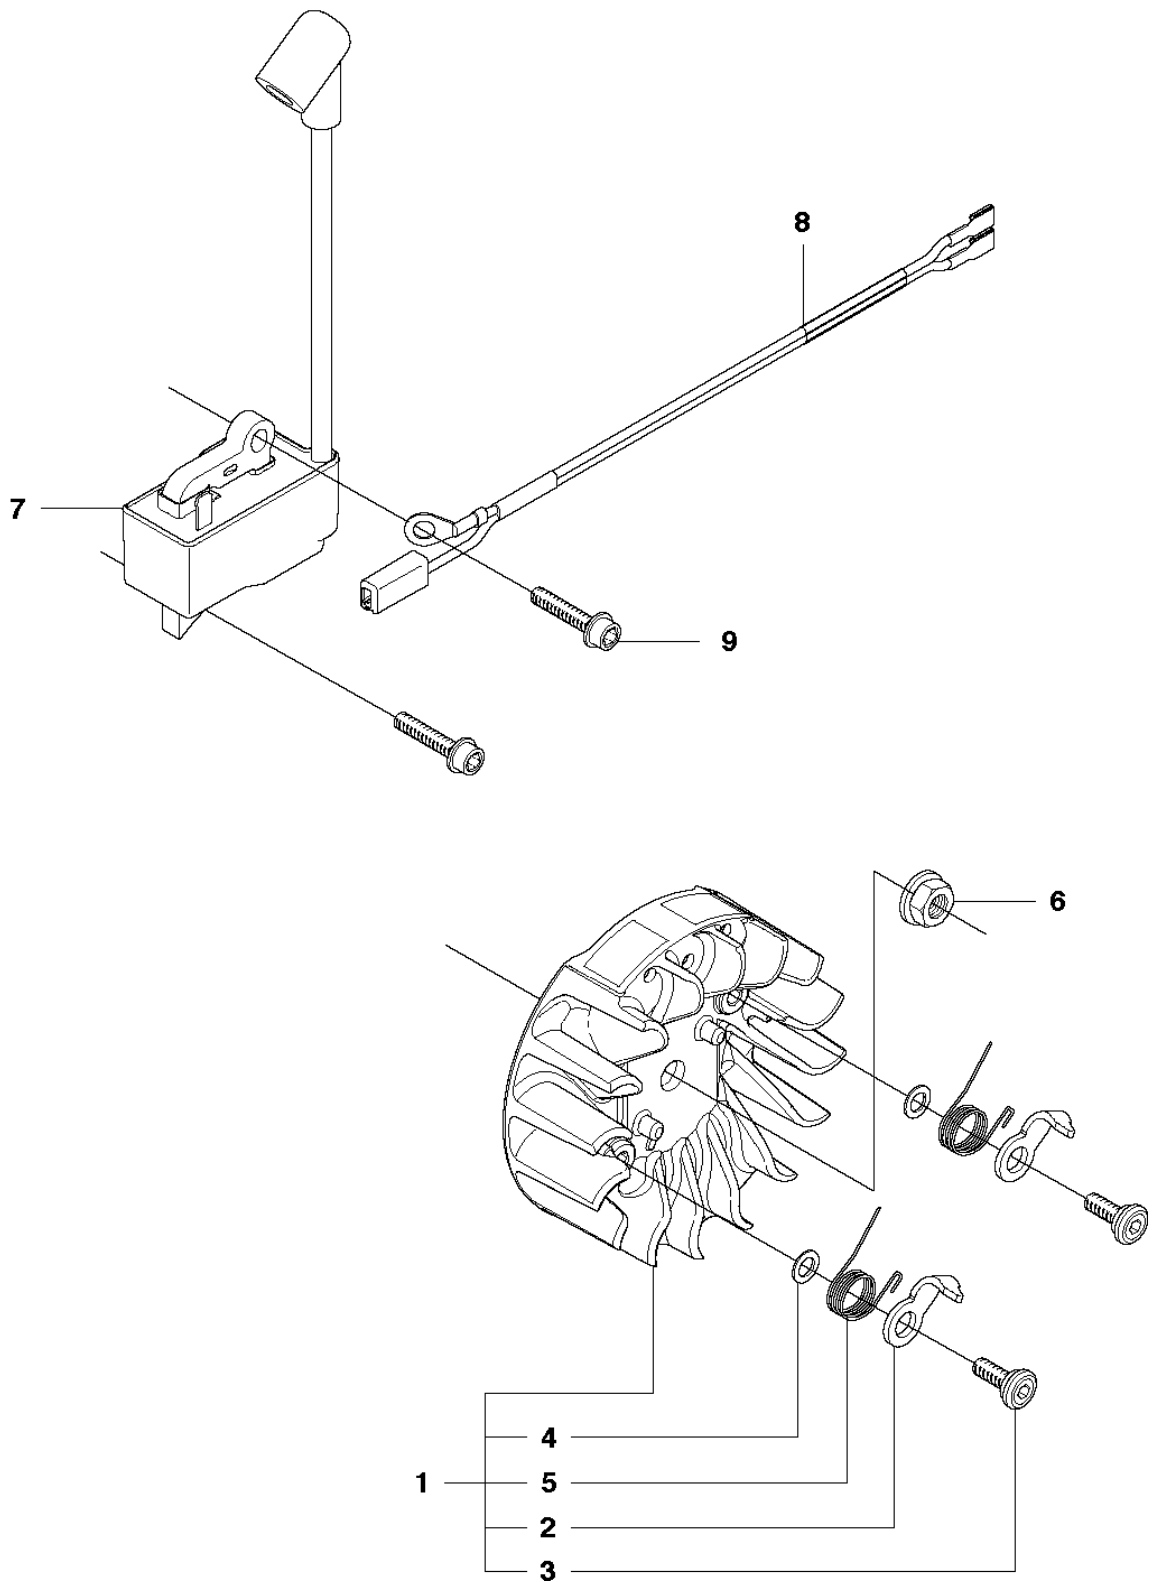

435, 435e, 440e
IGNITION SYSTEM

IGNITION SYSTEM

440 E, 2010-06

Ref	Part No	Description	Remark	QTY	KIT
1	544 87 42-02	FLYWHEEL ASSY		1	
2	537 24 56-01	STARTER PAWL		2	1
3	501 81 99-03	SCREW		2	1
4	503 23 00-42	WASHER		2	1
5	529 27 11-01	SPRING		2	1
6	503 22 04-01	NUT		1	
7	573 93 57-01	IGNITION MODULE		1	
8	510 10 14-01	WIRING ASSY		1	
9	503 20 02-20	SCREW IHSCFM		2