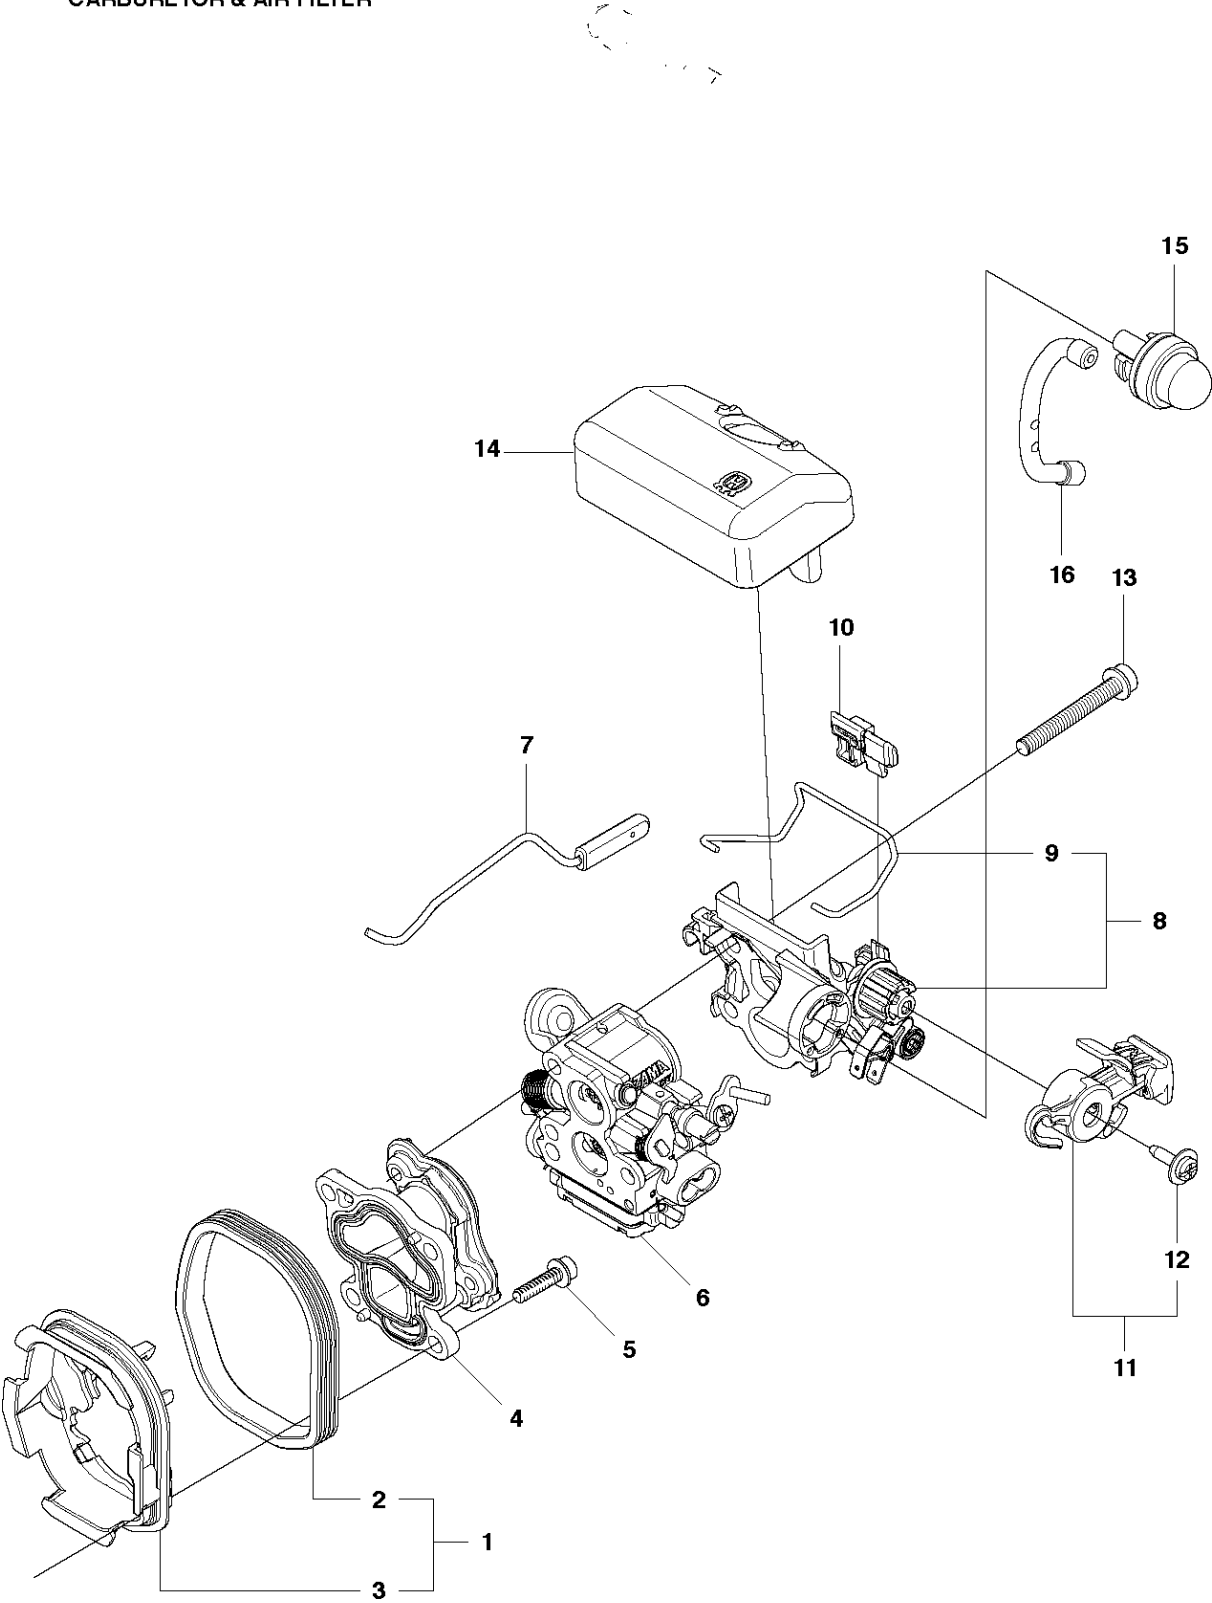

435, 435e, 440e
CARBURETOR & AIR FILTER

CARBURETOR & AIR FILTER

440 E, 2010-06

Ref	Part No	Description	Remark	QTY KIT	
1	504 72 47-01	INSULATION WALL		1	
2	504 72 45-01	INSULATION WALL		1	1
3	504 72 44-01	INSULATION WALL		1	1
4	504 20 12-01	INLET PIPE		1	
5	503 20 02-16	SCREW IHSCFM		4	
6	506 45 05-01	CARBURETTOR		1	
7	544 28 44-01	THROTTLE ROD ASSY		1	
8	544 97 64-01	FILTER HOLDER		1	
9	544 39 26-01	SHACKLE		1	8
10	504 71 25-01	GUIDE		1	
11	544 84 43-02	CONTROL		1	
12	544 97 66-01	SCREW		1	11
13	503 20 02-40	SCREW IHSCFM		3	
14	544 80 54-02	AIR FILTER	44 MICRON	1	
14	544 80 54-03	AIR FILTER	FELT	1	
15	503 93 66-01	PRIMER HOUSING		1	
16	544 40 19-01	HOSE		1