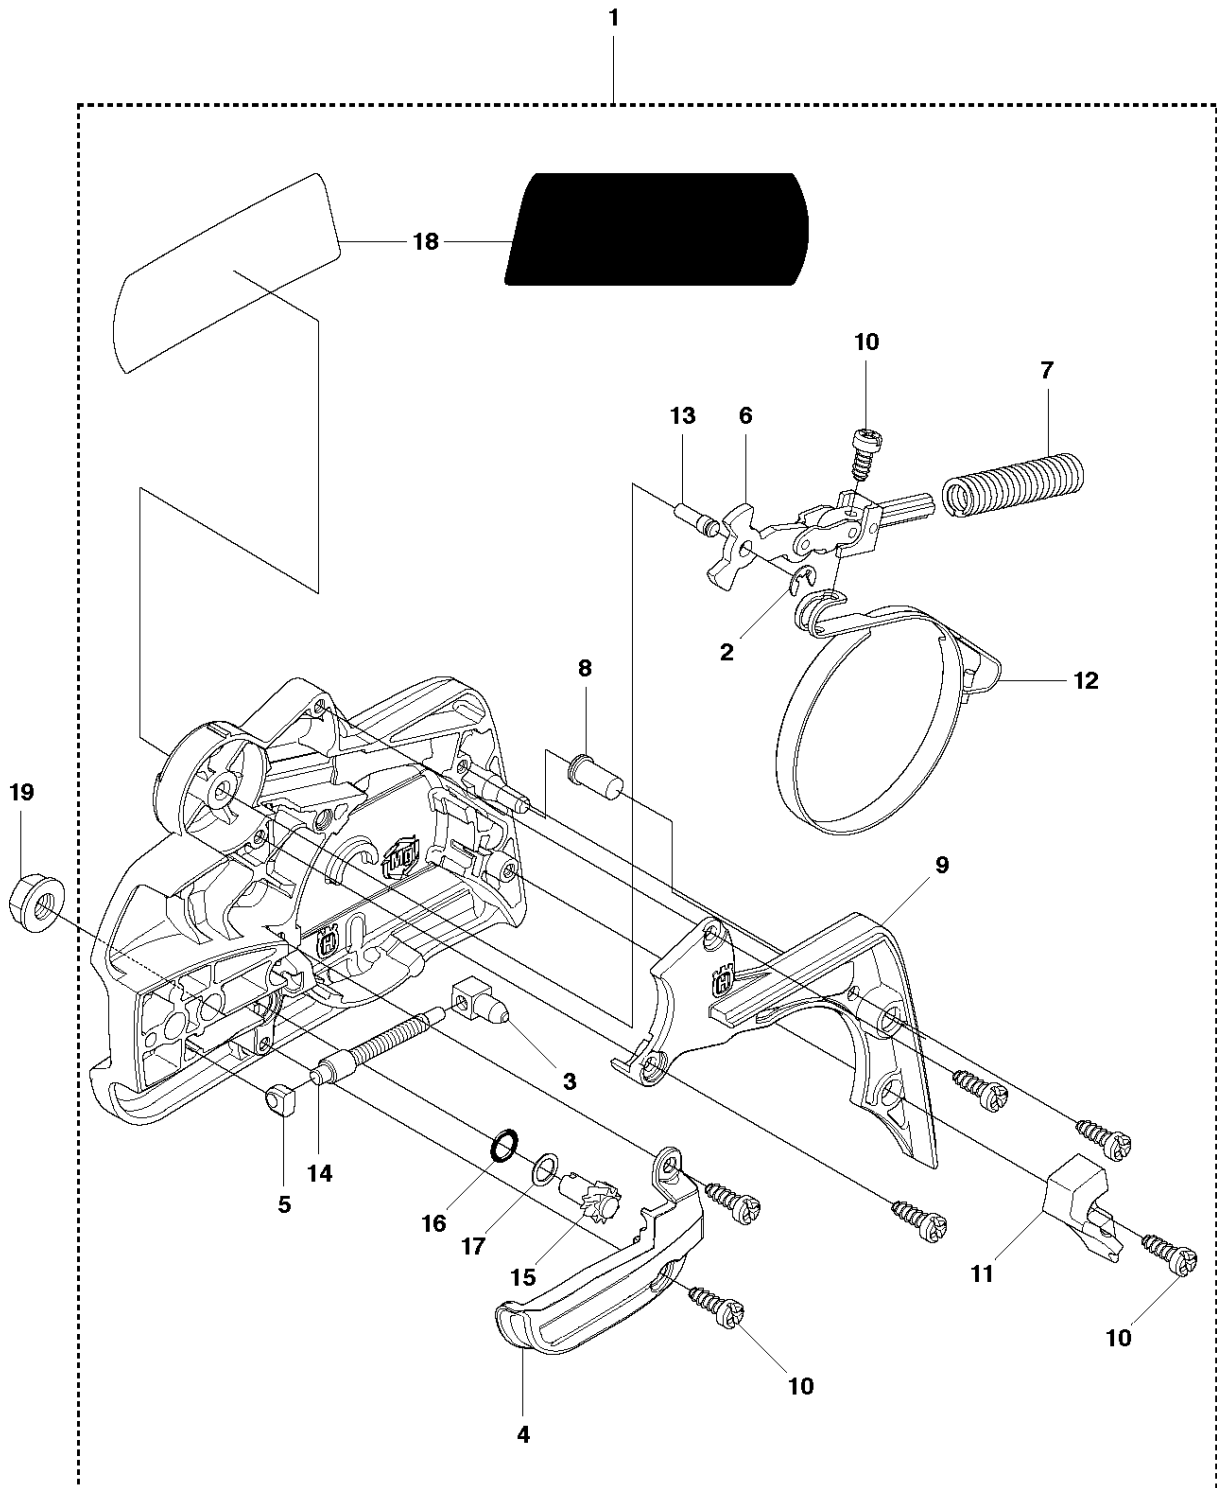

435
CHAIN BREAK & CLUTCH COVER

CHAIN BRAKE & CLUTCH COVER

440 E, 2010-06

Ref	Part No	Description	Remark	QTY	KIT
1	501 38 82-01	CLUTCH COVER ASSY		1	
2	735 31 08-20	E-CLIP		1	1
3	537 28 66-01	PAWL		1	1
4	540 06 33-01	CHAIN GUIDE		1	1
5	537 01 74-01	BEARING SLEEVE		1	1
6	503 89 08-02	KNEE JOINT ASSY		1	1
7	505 89 26-01	BRAKE SPRING		1	1
8	503 85 52-01	GUIDE BUSHING		1	1
9	544 24 85-01	COVER LID		1	1
10	503 21 70-10	SCREW CCRPANT		7	1
11	544 25 31-01	WEAR PROTECTION		1	1
12	544 30 60-01	BRAKE BAND ASSY		1	1
13	503 89 29-01	PIN KNEE-JOINT		1	1
14	537 39 70-01	WORM SCREW		1	1
15	537 07 94-02	WORM WHEEL		1	1
16	740 48 07-02	O-RING		1	1
17	503 23 00-63	WASHER		1	1
18	544 37 68-01	LABEL		1	1
19	503 22 00-01	HEXAGON NUT FLANGE		1