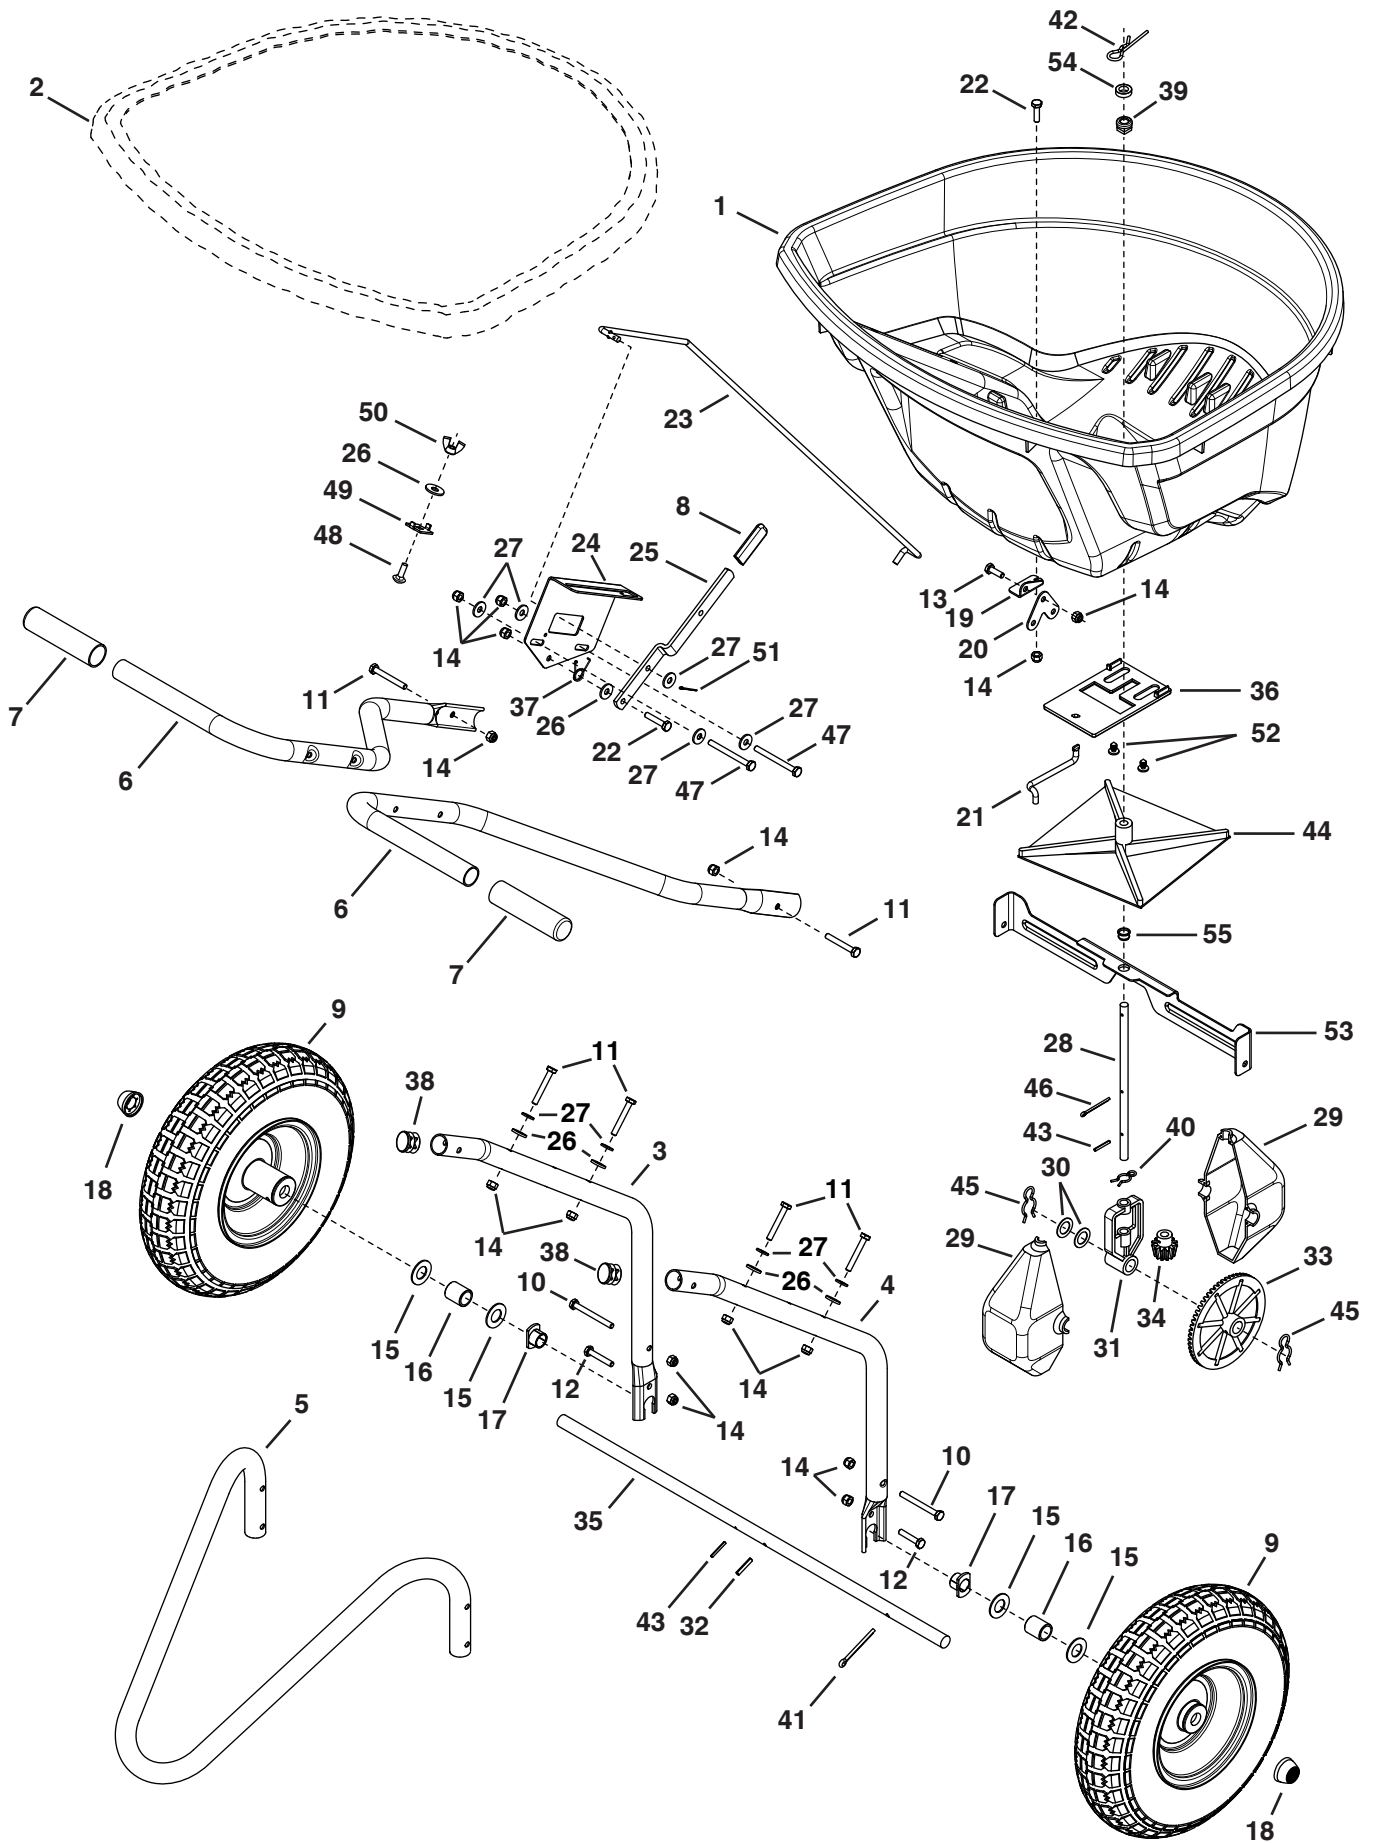

# 45-04621

# 45-04621

REF	QTY	PART NO	DESCRIPTION	REF	QTY	PART NO	DESCRIPTION
1	1	41084	Hopper	31	1	47204	Yoke, Large
2	1	41316	Hopper Cover (Optional)	32	1	43659	Pin, Spring 3/16 x 1
3	1	42311	Tube, Hopper Support LH	33	1	47209	Gear, Large
4	1	42312	Tube, Hopper Support RH	34	1	47205	Gear, Small
5	1	42004	Tube, Stand	35	1	26710	Axle
6	2	41924	Tube, T-Handle	36	1	42304	Plate, Flow
7	2	44482	Grip, Handle	37	1	42347	Spring, Torsion
8	1	43848	Grip, Control Arm	38	2	49449	Plug
9	2	40880	Wheel	39	1	44285	Bushing, Hopper Bottom Black
10	2	49870	Bolt, Hex 1/4-20 x 2-1/2	40	1	49898	Clip, Hairpin 5/8
11	6	1509-69	Bolt, Hex 1/4-20 x 1-3/4	41	1	46855	Pin, Cotter 3/16" x 2"
12	2	43648	Bolt, Hex 1/4-20 x 1-1/2	42	1	48934	Hairpin, Agitator
13	1	43012	Bolt, Hex 1/4-20 x 3/4	43	2	46055	Pin, Spring 1/8 x 1
14	15	47189	Nut, Hex 1/4-20 Nylock	44	1	04367	Spreader Impeller
15	4	R19212016	Washer, .6562 x 1.25 x .0598	45	2	49897	Clip, Hairpin 7/8
16	2	48857	Spacer, .64 ID x .84 OD x 1.00	46	1	43093	Pin, Cotter 1/8 x 1-1/2
17	2	40315	Bearing, Flat Sided Flange	47	2	43796	Bolt, Hex 1/4-20 x 2-3/4
18	2	48499B	Hub Cap	48	1	44950	Bolt, Carriage 1/4-20 x 3/4
19	1	27276	Bracket, Drive Link Mount	49	1	24858	Adjustable Stop
20	1	27277	Bracket, Drive Link	50	1	47141	Nut, Nylon Wing 1/4-20
21	1	41929	Rod, Drive Link	51	1	44101	Pin, Cotter 3/32 x 3/4
22	2	43661	Bolt, Hex 1/4-20 x 1	52	2	48402	Plug, 1/4" (Christmas Tree)
23	1	41928	Rod, Flow Control	53	1	27313	Cross Brace
24	1	27322	Bracket, Flow Control	54	1	23625	Spacer
25	1	24856	Arm, Flow Control	55	1	741-0475	Bushing, 3/8" Plastic
26	6	1543-69	Washer, Nylon .3281 x .75	56	1	68789	Transmission Assembly - not shown (includes 28, 29, 30, 31, 32, 33, 34, 35, 40, 43, & 45)
27	9	43088	Washer, 1/4 Std .312 x .734				
28	1	26711	Shaft, Spreader				
29	2	47212	Housing, Large Gear		1	42597	Owner's Manual
30	2	44125	Washer, .625 x 1.0 x .03				