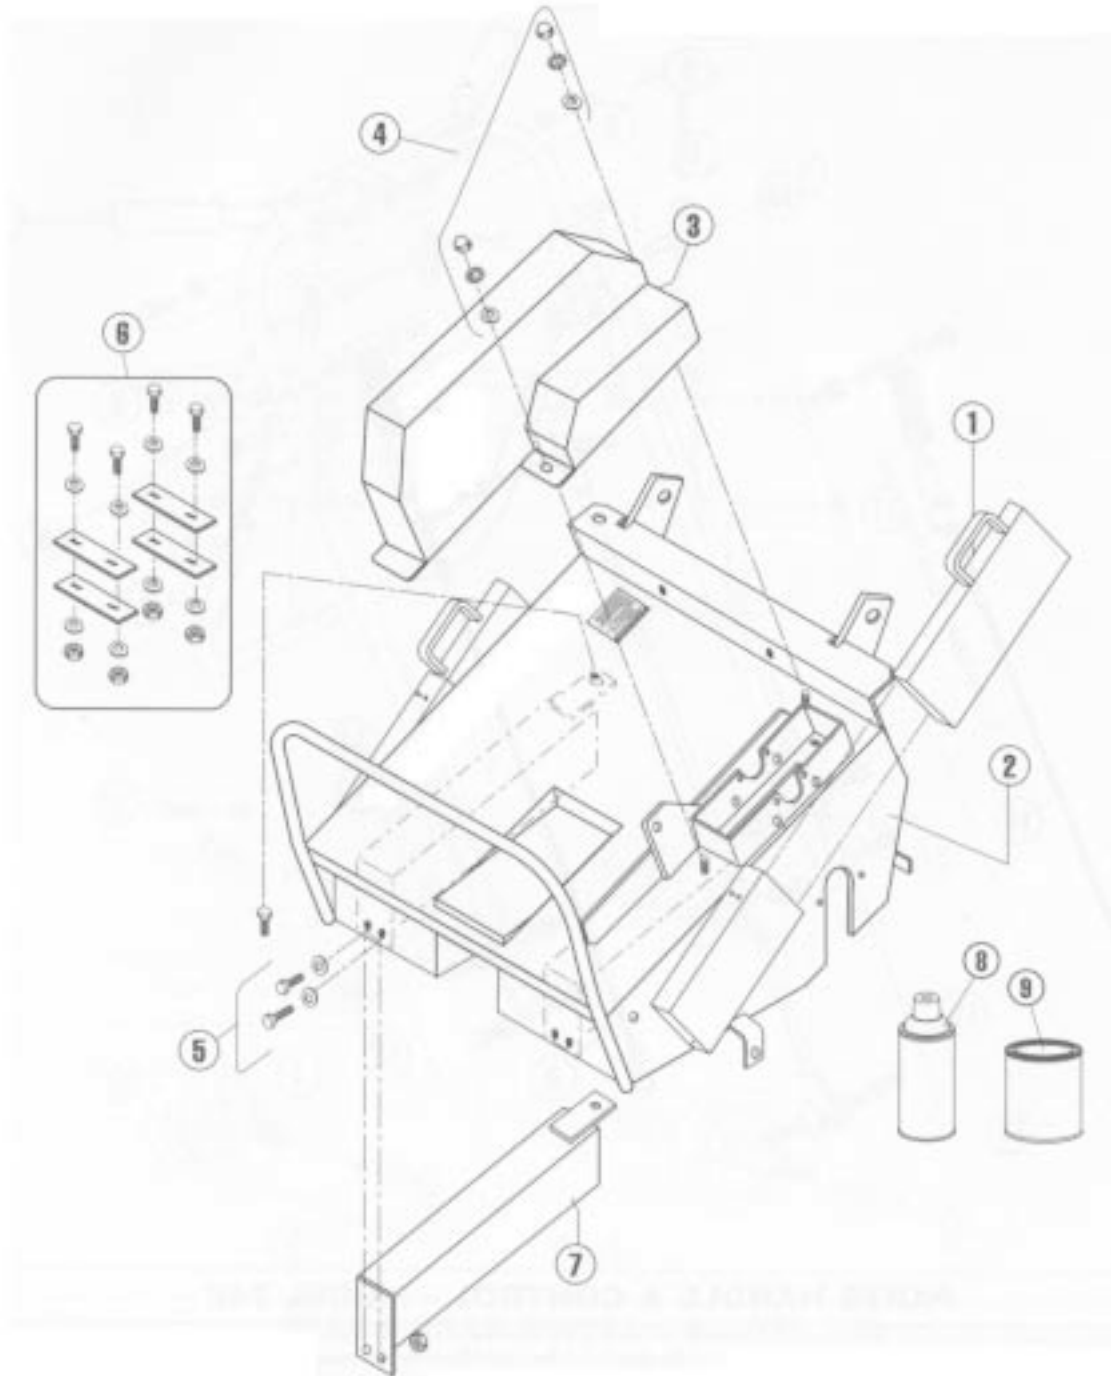

MAIN FRAME - MODEL AR25

ITEM	PART NO.	DESCRIPTION
1	540007600	Weight, 36 lbs., solid steel,removable
2	540007400	Housing with decals
3	540007401	Drive guard with decals
4	540007200	Drive guard fastener kit
5	540007402	Fastener kit, weight
6	540007203	Plate kit, for Honda engine
7	540007403	36 lb. weight, mounted
10	540007404	Decal kit, AR25