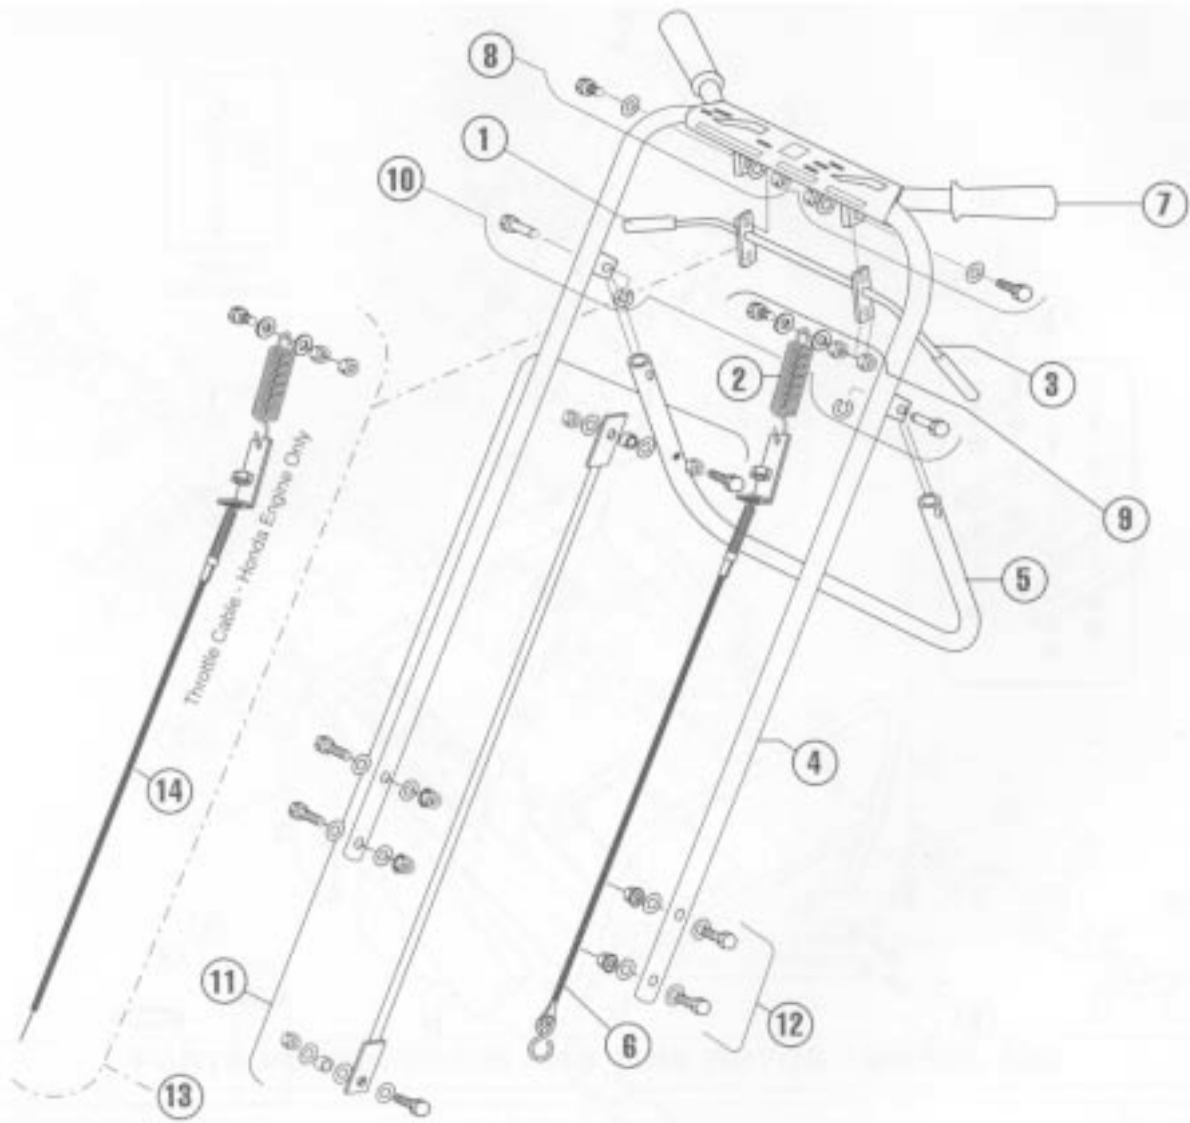

HANDLE AND CONTROL - MODEL AR25

ITEM	PART NO.	DESCRIPTION
1	540000034	Cam, locking
2	540005129	Handle
3	540007149	Handle, control, rear wheel
	540007405	Bail
4	540007406	Clutch cable
5	540007174	Clutch cable kit complete assembly except 540005129
6	540007189	Pin kit, rear wheel control handle
7	540007191	Control rod kit, rear wheel
8	540007221	Cam rod kit, with cam
9	540007222	xxx
10	540007223	Pin kit, rear wheel control handle
11	540007224	Rear wheel control rod kit
12	540007117	Fastener kit, handle
13	540007407	Throttle cable kit - Honda engine only (complete assy. except 540005129)
14	540007408	Throttle cable