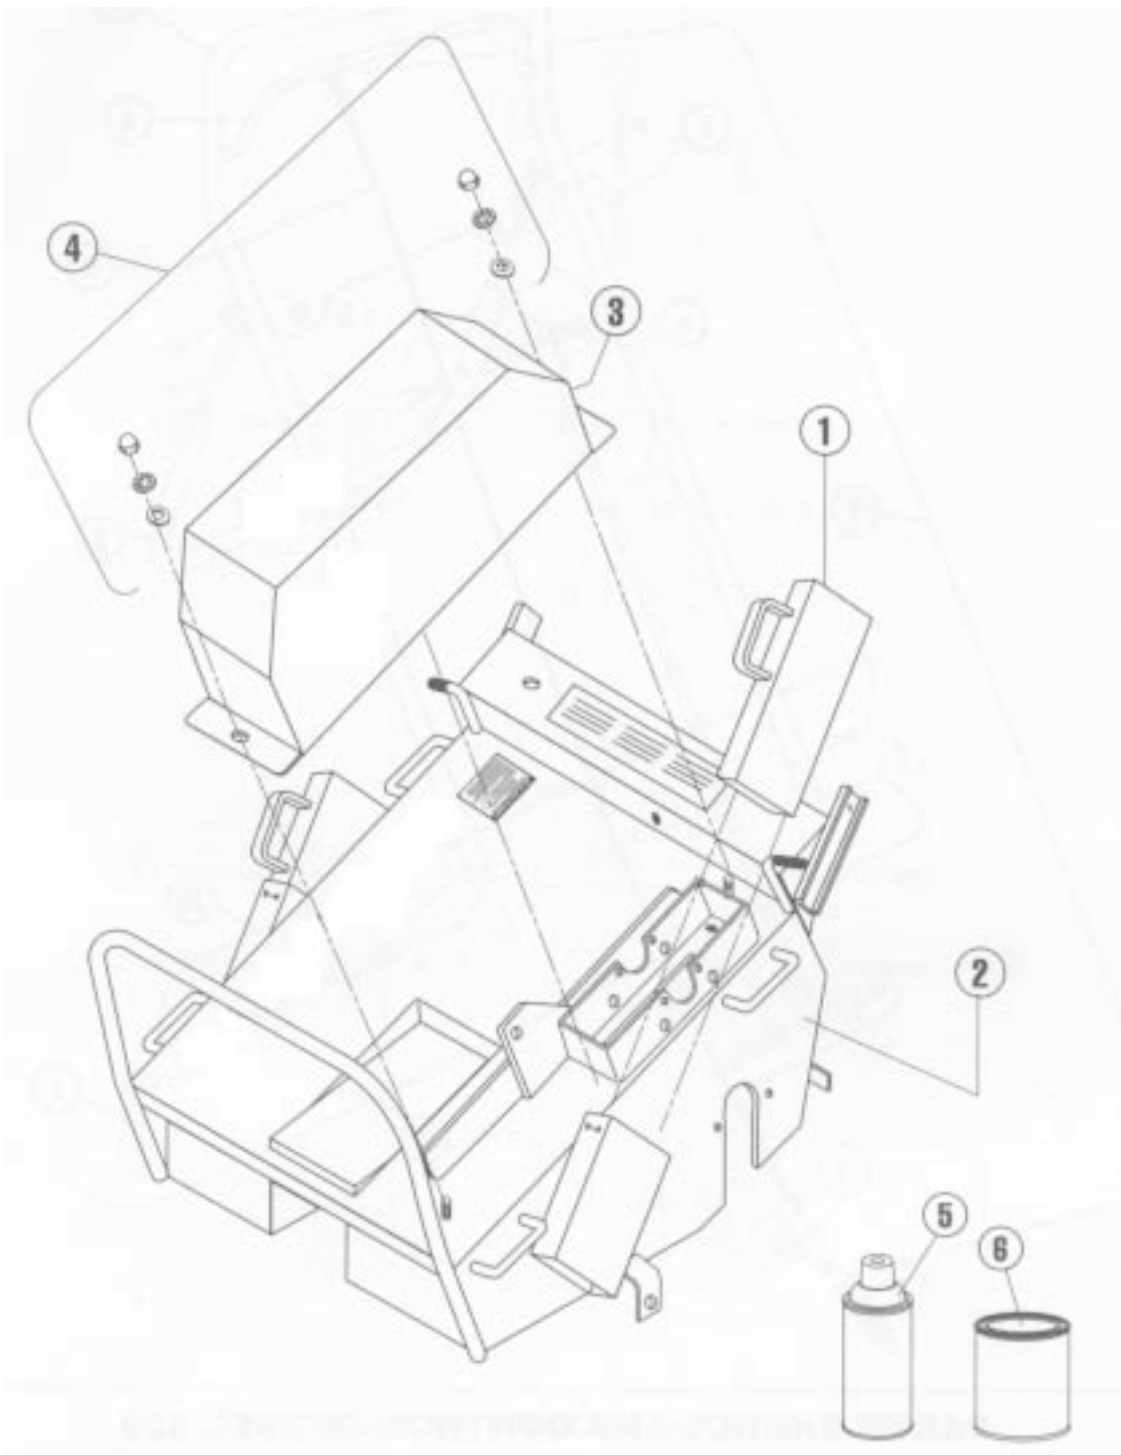

## MAIN FRAME - MODEL AR19

ITEM	PART NO.	DESCRIPTION
1	540007600	Weight, 36 lbs., solid steel
2	540007601	Housing with decals
3	540007602	Drive guard with decals
4	540007200	Drive guard fastener kit
6	540000729	Paint, orange, 1qt. can
7	540007630	Decal kit, AR19

## HANDLE AND CONTROL - MODEL AR19

ITEM	PART NO.	DESCRIPTION
1	540005256	Cam, locking
2	540007610	Handle
3	540007611	Handle, control, rear wheel
4	540007612	Bail
5	540007189	Clutch cable
6	540007222	Clutch cable kit complete assembly except 540005129
7	540007223	Pin kit, rear wheel control handle
8	540007224	Control rod kit, rear wheel
9	540007613	Cam rod kit, with cam
10	540007614	Cam rod kit, without cam

## REAR WHEEL - MODEL AR19

ITEM	PART NO.	DESCRIPTION
1	540000048	Bearing, roller with bushing and seals
2	540007107	Lift link
3	540007133	Torque arm, depth adjustment
4	540007620	Wheel carriage, axle
5	540007163	Knob, depth/stability
6	540007195	Spring, axle
7	540007213	Control kit, depth/stability
8	540007214	Knob spring kit, depth/stability
9	540007215	Bracket kit, depth/stability
10	540007216	Fastener kit, torque arm/housing
11	540007217	Fastener kit, linkage
12	540007218	Fastener kit carriage/housing
13	540007621	Bolt kit, rear wheel
14	540007220	Wheel kit, rear, with roller bearing, bushing and seals