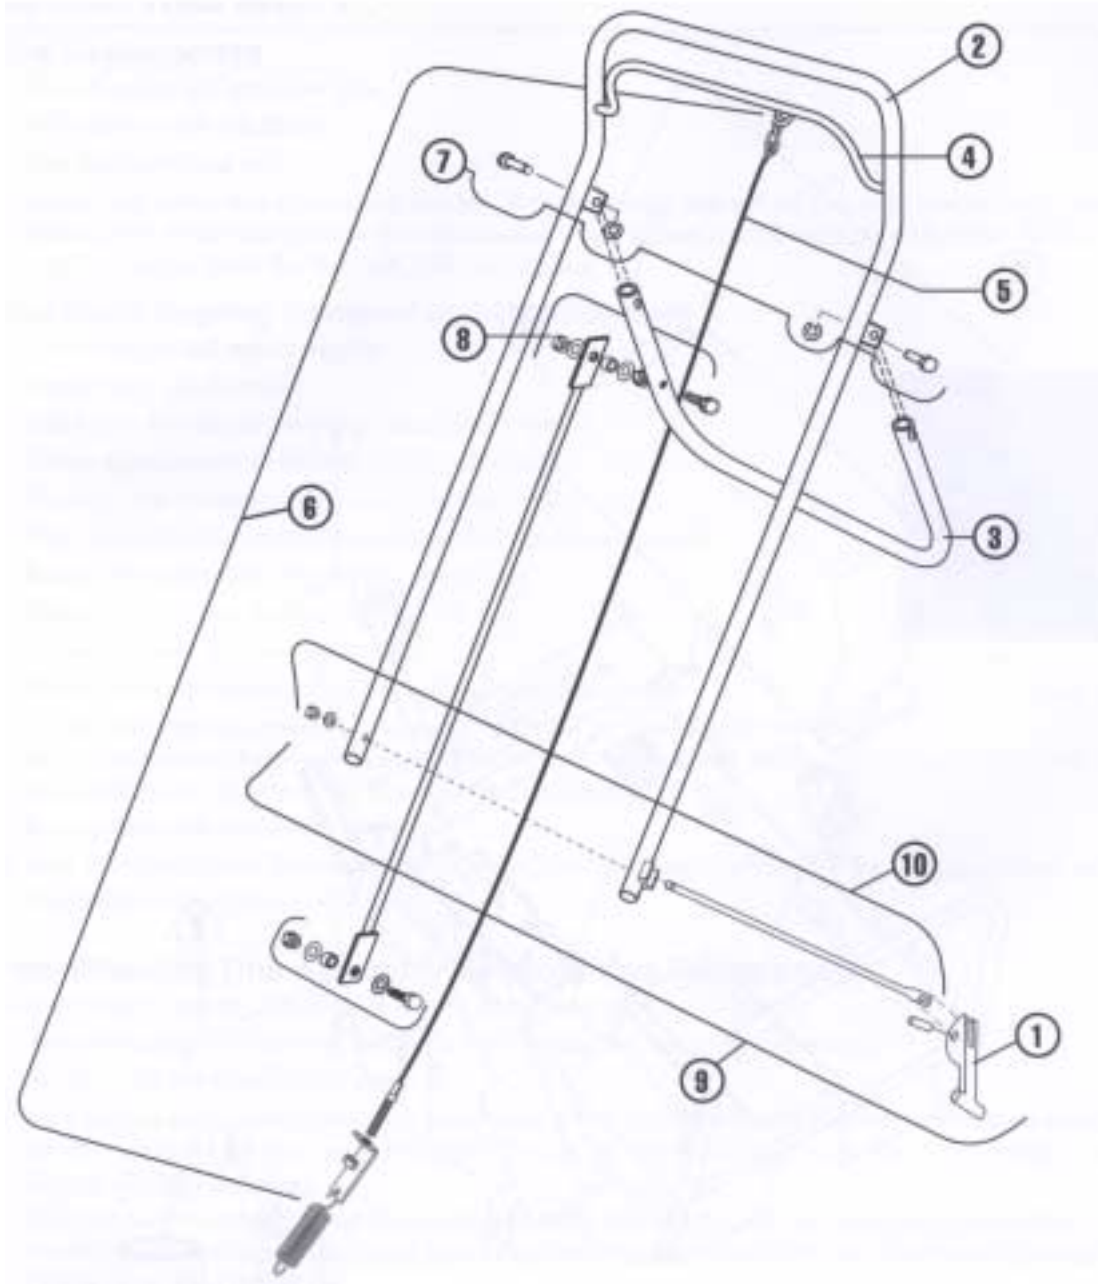

## MAIN FRAME - MODEL AR19

ITEM	PART NO.	DESCRIPTION
1	540007600	Weight, 36 lbs., solid steel
2	540007601	Housing with decals
3	540007602	Drive guard with decals
4	540007200	Drive guard fastener kit
6	540000729	Paint, orange, 1qt. can
7	540007630	Decal kit, AR19

## HANDLE AND CONTROL - MODEL AR19

ITEM	PART NO.	DESCRIPTION
1	540005256	Cam, locking
2	540007610	Handle
3	540007611	Handle, control, rear wheel
4	540007612	Bail
5	540007189	Clutch cable
6	540007222	Clutch cable kit complete assembly except 540005129
7	540007223	Pin kit, rear wheel control handle
8	540007224	Control rod kit, rear wheel
9	540007613	Cam rod kit, with cam
10	540007614	Cam rod kit, without cam

## REAR WHEEL - MODEL AR19

ITEM	PART NO.	DESCRIPTION
1	540000048	Bearing, roller with bushing and seals
2	540007107	Lift link
3	540007133	Torque arm, depth adjustment
4	540007620	Wheel carriage, axle
5	540007163	Knob, depth/stability
6	540007195	Spring, axle
7	540007213	Control kit, depth/stability
8	540007214	Knob spring kit, depth/stability
9	540007215	Bracket kit, depth/stability
10	540007216	Fastener kit, torque arm/housing
11	540007217	Fastener kit, linkage
12	540007218	Fastener kit carriage/housing
13	540007621	Bolt kit, rear wheel
14	540007220	Wheel kit, rear, with roller bearing, bushing and seals