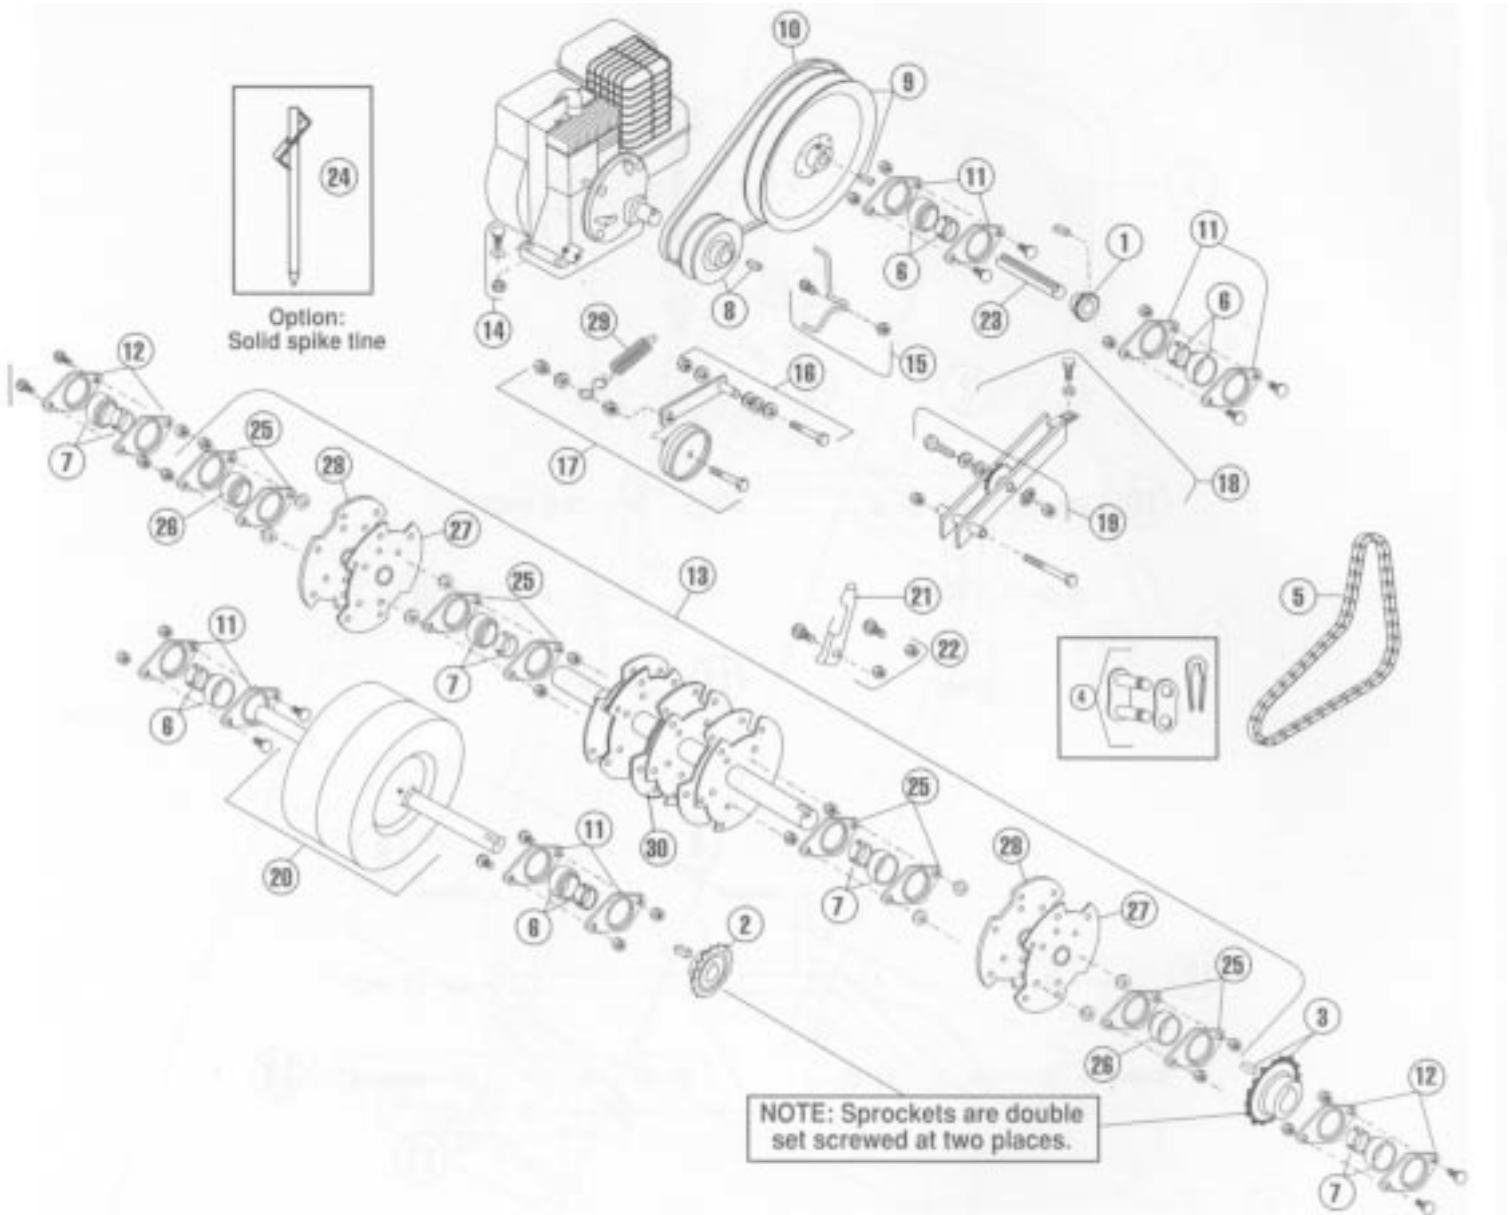

POWER TRAIN AND TINE ROTOR - MODEL AR19

POWER TRAIN AND TINE ROTOR - MODEL AR19

ITEM	PART NO.	DESCRIPTION
1	540007630	Sprocket, jackshaft, with key and spacer
2	540000302	Sprocket, wheel, with set screws and key
3	540000303	Sprocket, rotor, with set screws and key
4	540000307	Master link for 540000308
5	540000308	Chain, #40 perma lube roller
6	540000315	Bearing, 3/4" with lock collar
7	540000317	Bearing, 1" with lock collar
8	540000328	V-pulley, A-4" with set screws and key
9	540000332	V-pulley, A-10" with set screws and key
10	540000336	V-belt, A-44" special
11	540005185	Stamping kit w/fasteners (for 3/4" bearing)
12	540005786	Stamping kit w/fasteners (for 1" bearing)
13	540007631	Rotor shaft, tine without bolts
14	540007204	Fastener kit, engine
15	540007205	Belt keeper kit
16	540007206	Idler arm kit, pulley
17	540007632	Idler pulley kit
18	540007633	Idler arm kit, chain
19	540007634	Idler sprocket kit, chain
20	540007635	Front wheel and shaft kit
21	540007636	Tine set, closed spoon, 30 each
	540007112	Tine set, closed spoon, 6 each
22	540007637	Tine/spike fastener kit, 72 ea. bolts and nuts
	540007103	Tine/spike fastener kit, 12 ea. bolts and nuts
23	540007232	Jackshaft, with key
24	540007638	Spike set, 30 each
25	540007105	Stamping kit, w/nuts and washers (for 1" bearing)
26	540007108	Bearing 1" (does not include lock collar)
27	540007639	Left rotor plate
28	540007640	Right rotor plate
29	540005129	Spring clutch
30	540007641	Rotor shaft, center