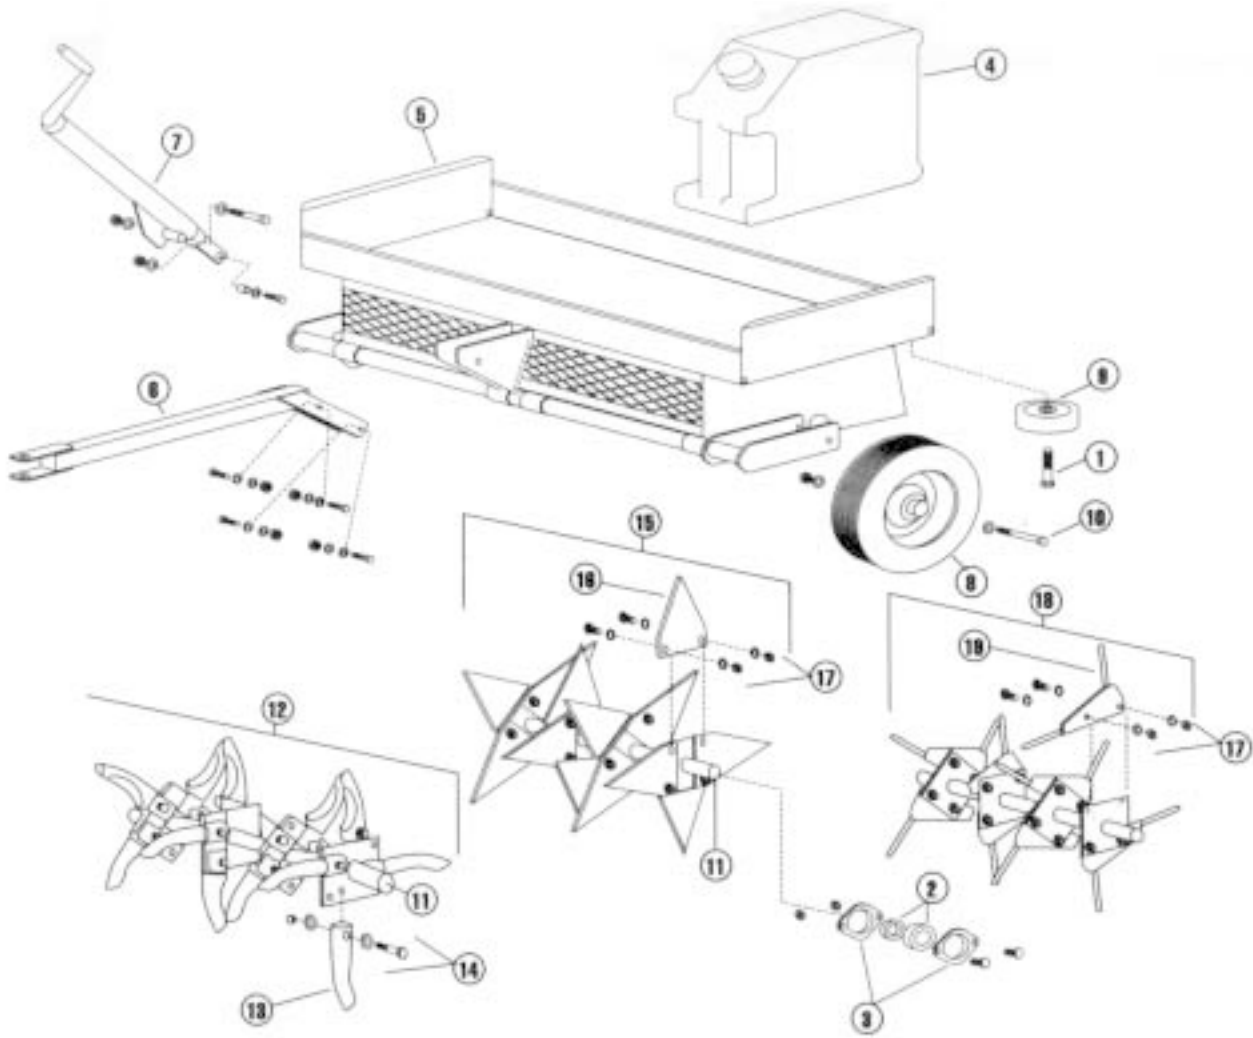

TOWABLE LAWN AERATOR - MODEL TA36

TOWABLE LAWN AERATOR - MODEL TA36

ITEM	PART NO.	DESCRIPTION
1	540000185	Bolt
2	540000317	Bearing, 1" with lock collar
3	540005786	Stamping kit w/fasteners (for 1" bearing)
4	540007510	Weight container, set of six
	540007520	Weight container, each
5	540007550	Chassis weldment
6	540007552	Tow bar with bolt kit
7	540007553	Jack towable aerator with bolt kit
	540007555	Decal kit
8	540007562	Wheel, 12" X 3" semi pneumatic
	540007565	Bearing, roller 3/4" for 12" X 3" wheel
9	540007563	Wheel, 1 1/4" X 5"
10	540007566	Bolt kit for 540007562 wheel
11	540007500	Rotor, tripleaire used on 540007570,7580,7590
12	540007570	Rotor assembly, coring tine complete with bearings
	540007575	Rotor assembly, coring tine complete without bearings
13	540007571	Tine set, towable aerator 16 each, per rotor
	540007572	Tine, 1/2" closed spoon, each
14	540007574	Fastener kit, coring tine set, per rotor
15	540007580	Rotor assembly, slice blade complete with bearings
	540007585	Rotor assembly, slice blade complete without bearings
16	540007581	Slice blade set, 16 each, per rotor
	540007583	Slice blade, each
17	540007584	Fastener kit, spike or slice blade, per rotor
18	540007590	Rotor assembly, spike complete with bearings
	540007595	Rotor assembly, spike complete without bearings
19	540007591	Spike plate set,8 each, per rotor
	540007598	Spike plate, each