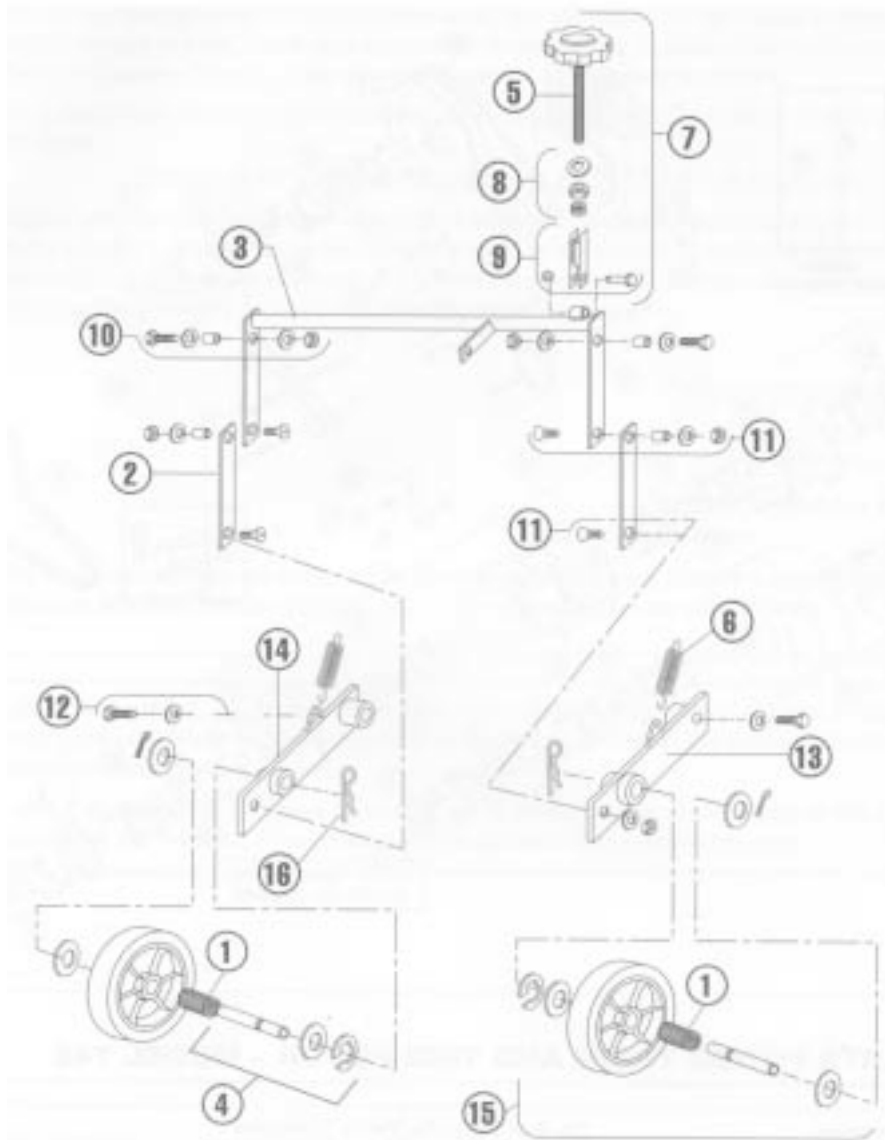

REAR WHEEL - MODEL AR25

ITEM	PART NO.	DESCRIPTION
1	540007409	Bearing, roller with seals
2	540007107	Lift link
3	540007119	Torque arm, depth adjustment
4	540007410	Axle kit, axle, E-clip, 2 washers, cotter pin, hairpin cotter
5	540007163	Knob, depth/stability
6	540007195	Spring, axle
7	540007213	Control kit, depth/stability
8	540007214	Knob spring kit, depth/stability
9	540007215	Bracket kit, depth/stability
10	540007216	Fastener kit, torque arm/housing
11	540007217	Fastener kit, linkage
12	540007411	Fastener kit carriage/housing
13	540007412	Wheel arm right
14	540007413	Wheel arm left
15	540007414	Wheel assy. wheel, bearing, 2 seals, axle, 2 washers, E-clip, cotter pin, hairpin cotter
16	540007415	Cotter key, hairpin