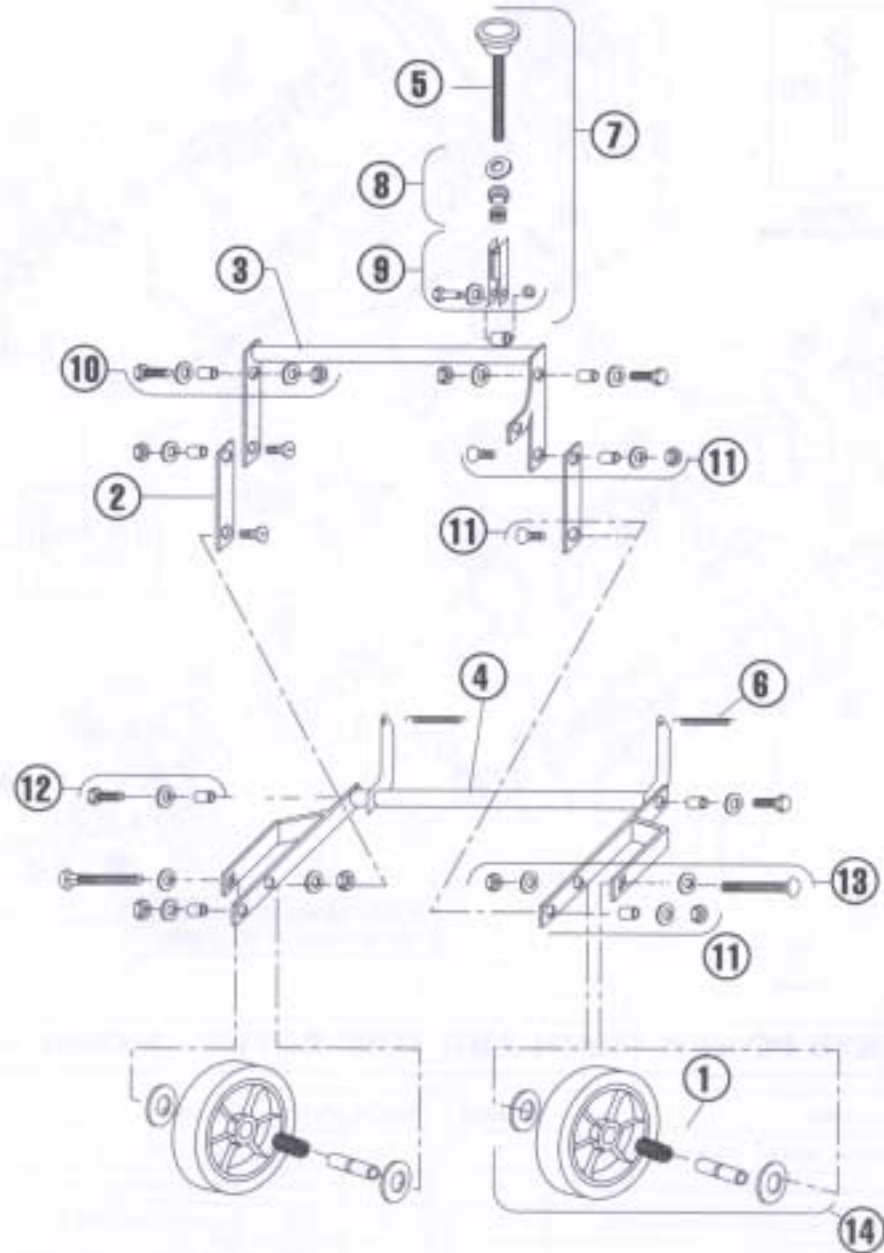

## MAIN FRAME - MODEL AR19

ITEM	PART NO.	DESCRIPTION
1	540007600	Weight, 36 lbs., solid steel
2	540007601	Housing with decals
3	540007602	Drive guard with decals
4	540007200	Drive guard fastener kit
6	540000729	Paint, orange, 1qt. can
7	540007630	Decal kit, AR19

## HANDLE AND CONTROL - MODEL AR19

ITEM	PART NO.	DESCRIPTION
1	540005256	Cam, locking
2	540007610	Handle
3	540007611	Handle, control, rear wheel
4	540007612	Bail
5	540007189	Clutch cable
6	540007222	Clutch cable kit complete assembly except 540005129
7	540007223	Pin kit, rear wheel control handle
8	540007224	Control rod kit, rear wheel
9	540007613	Cam rod kit, with cam
10	540007614	Cam rod kit, without cam

## REAR WHEEL - MODEL AR19

ITEM	PART NO.	DESCRIPTION
1	540000048	Bearing, roller with bushing and seals
2	540007107	Lift link
3	540007133	Torque arm, depth adjustment
4	540007620	Wheel carriage, axle
5	540007163	Knob, depth/stability
6	540007195	Spring, axle
7	540007213	Control kit, depth/stability
8	540007214	Knob spring kit, depth/stability
9	540007215	Bracket kit, depth/stability
10	540007216	Fastener kit, torque arm/housing
11	540007217	Fastener kit, linkage
12	540007218	Fastener kit carriage/housing
13	540007621	Bolt kit, rear wheel
14	540007220	Wheel kit, rear, with roller bearing, bushing and seals