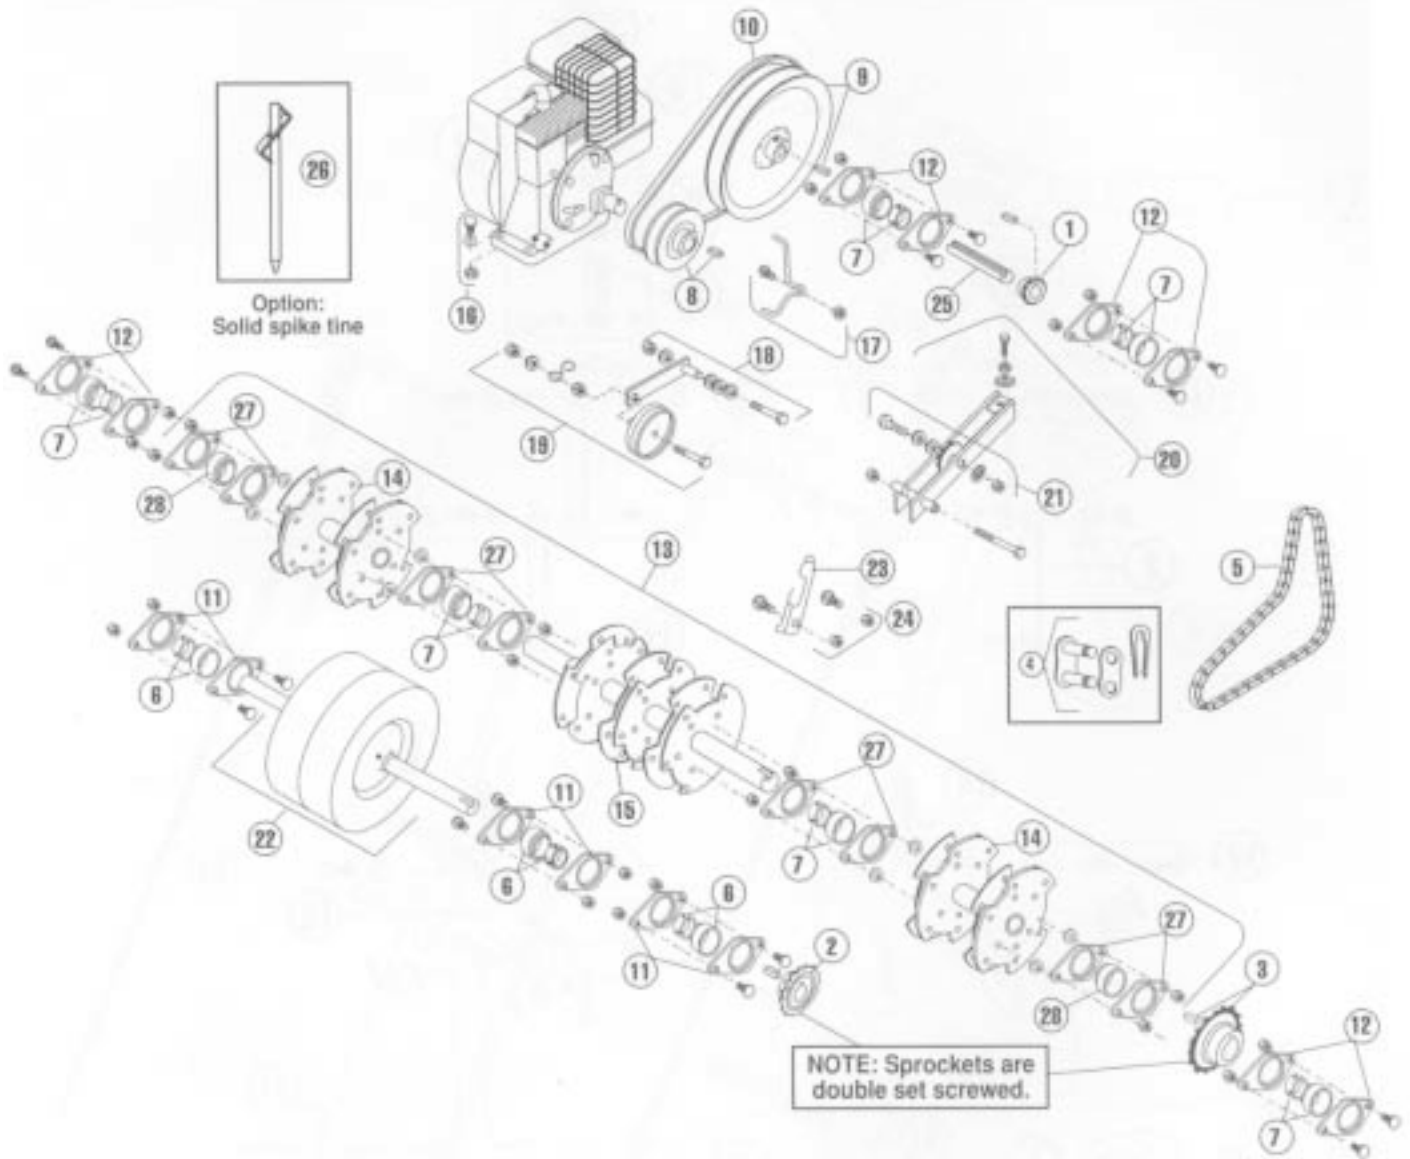

POWER TRAIN AND TINE ROTOR - MODEL AR25

POWER TRAIN AND TINE ROTOR - MODEL AR25

ITEM	PART NO.	DESCRIPTION
1	540007416	Sprocket, jackshaft, with key
2	540007417	Sprocket, wheel, with set screws and key
3	540007418	Sprocket, rotor, with set screws and key
4	540007419	Master link for 540007420
5	540007420	Chain, #50 perma lube roller
6	540000315	Bearing, 3/4" with lock collar
7	540000317	Bearing, 1" with lock collar
8	540000328	V-pulley, A-4" with set screws and key
9	540007421	V-pulley, A-10" with set screws and key
10	540000336	V-belt, A-44" special
11	540005185	Stamping kit w/fasteners (for 3/4" bearing)
12	540005786	Stamping kit w/fasteners (for 1" bearing)
13	540007422	Tine rotor shaft assembly, complete
14	540007423	Outer rotor plate kit
15	540007424	Center tine rotor shaft
16	540007204	Fastener kit, engine
17	540007205	Belt keeper kit
18	540007206	Idler arm kit, pulley
19	540007207	Idler pulley kit
20	540007425	Idler arm kit, chain
21	540007426	Idler sprocket kit, chain
22	540007120	Front wheel and shaft kit
23	540007111	Tine set, closed spoon, 42 each
	540007112	Tine set, closed spoon, 6 each
24	540007102	Tine/spike fastener kit, 96 ea. bolts and nuts
	540007103	Tine/spike fastener kit, 12 ea. bolts and nuts
25	540007427	Jackshaft, with key
26	540007104	Spike set, 42 each
27	540007105	Stamping kit (for 1" bearing) with nuts and washers
28	540007108	Bearing 1" (does not include lock collar)