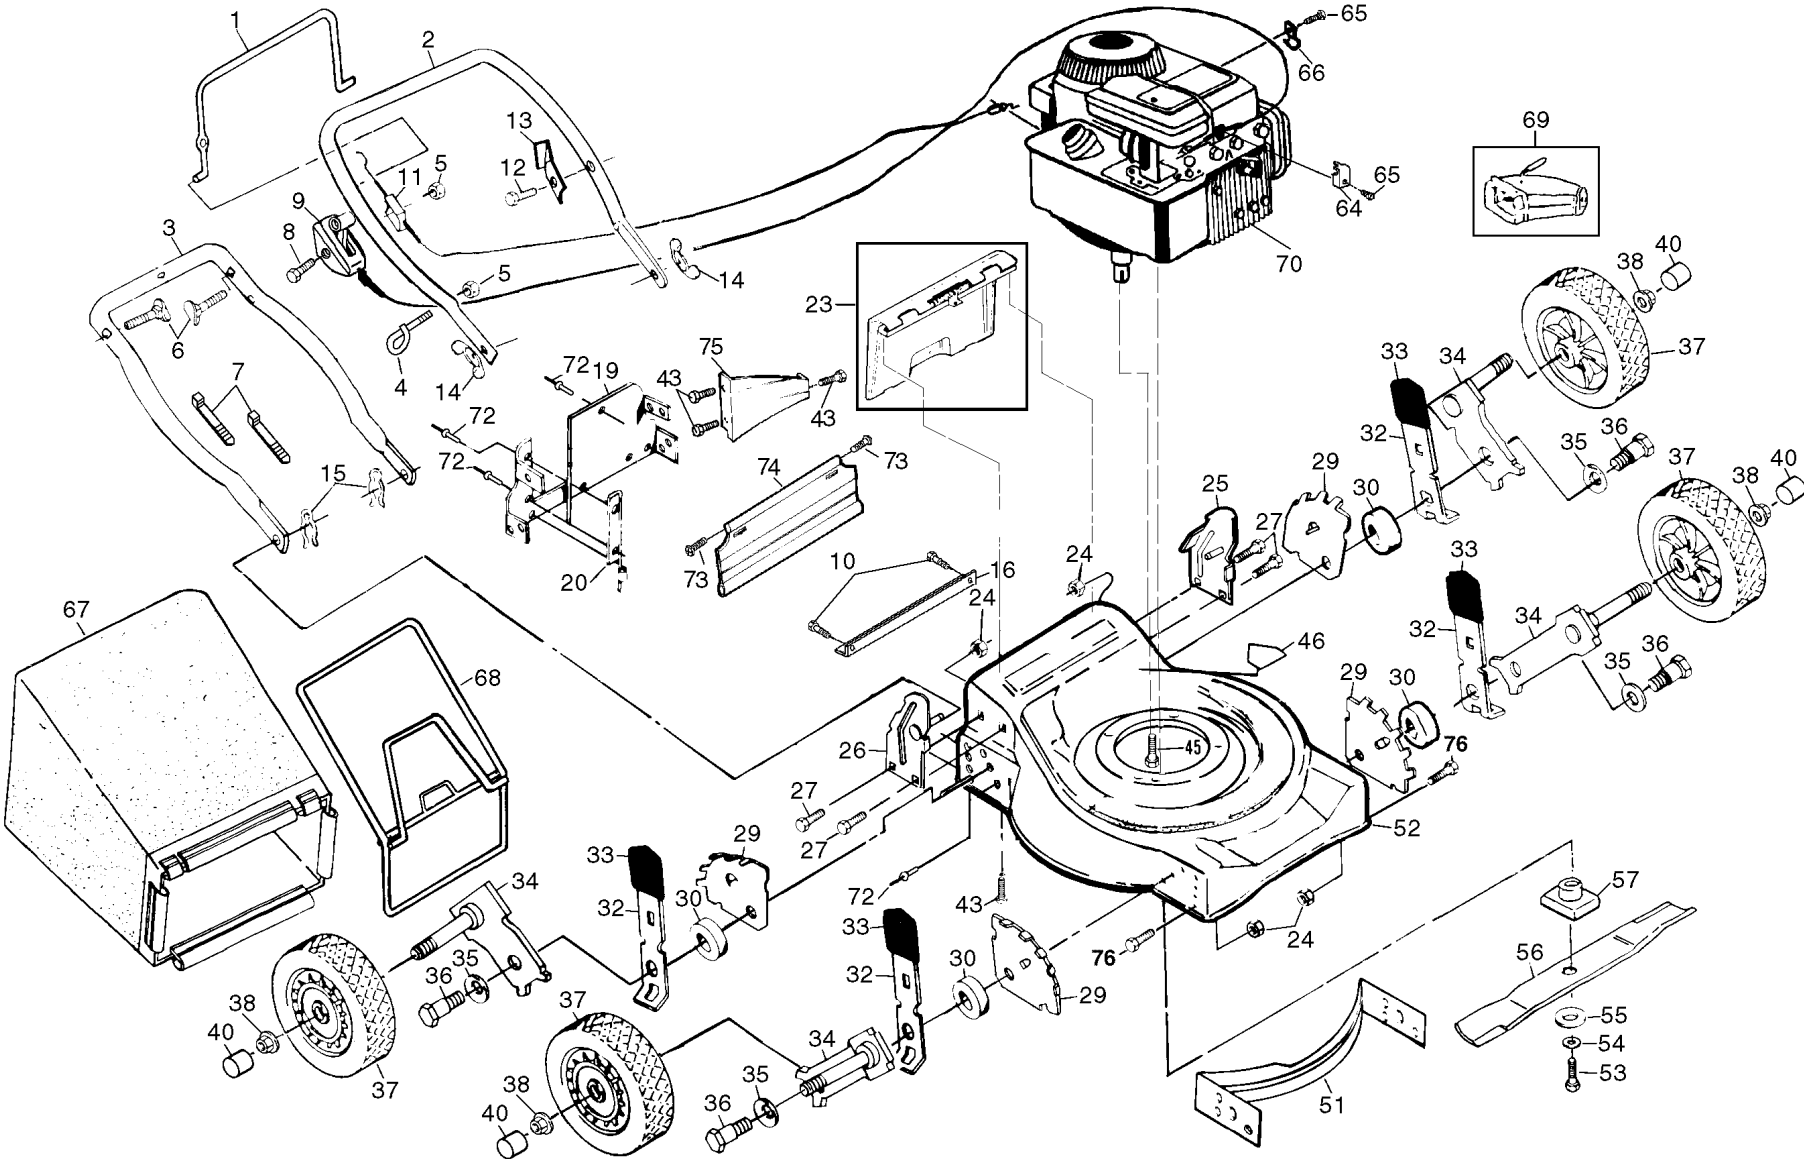

# REPAIR PARTS

ROTARY LAWN MOWER - - MODEL NUMBER JET50R (JET50RQ) PRODUCT NO. 954 05 38-11

# REPAIR PARTS