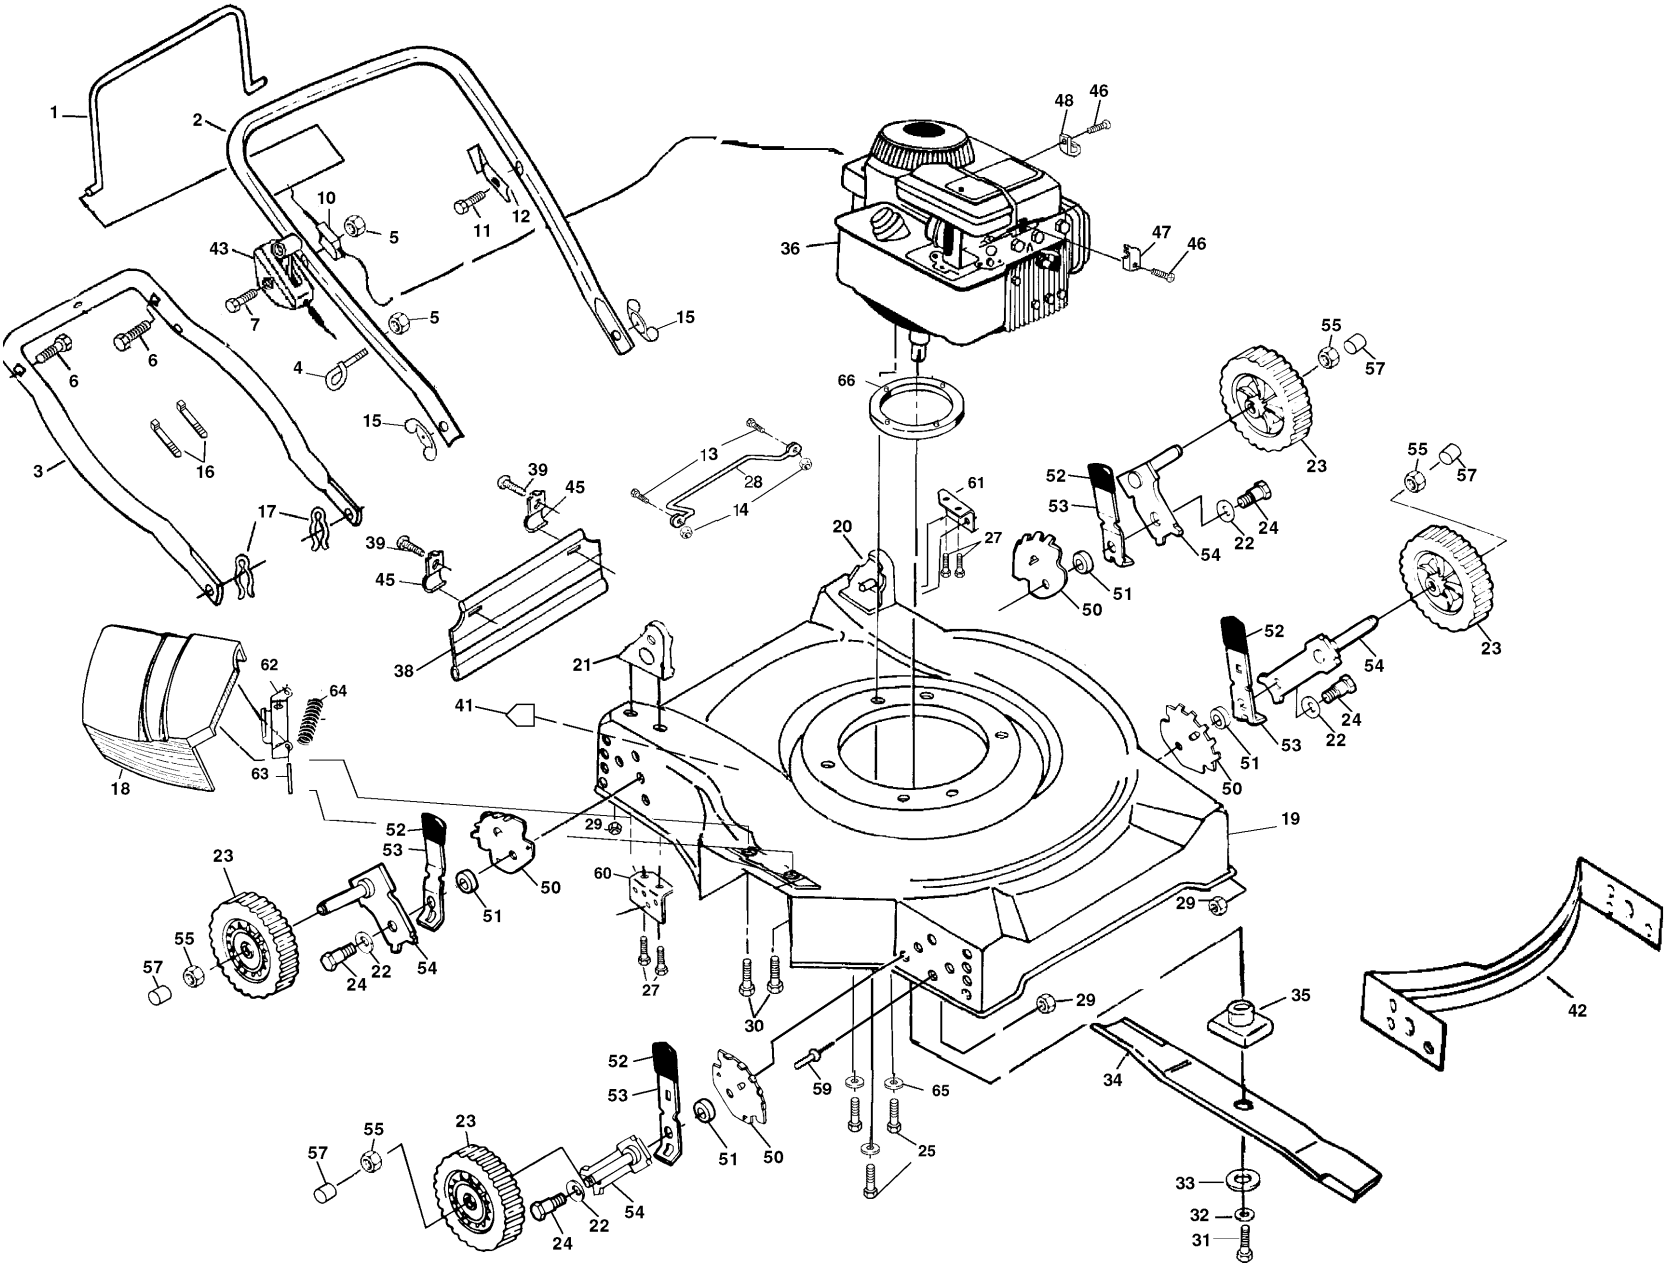

ROTARY LAWN MOWER MODEL NO. JET50N PRODUCT NO. 954 17 00-32

REPAIR PARTS

ROTARY LAWN MOWER MODEL NO. JET50N PRODUCT NO. 954 17 00-32

| KEY NO. | PART NO. | DESCRIPTION | KEY NO. | PART NO. | DESCRIPTION |
|---------|------------------|--|---------|------------------|---|
| 1 | 532086902 | Control Bar | 36 | ----- | *Engine - Briggs & Stratton Model No. 9D902 |
| 2 | 532165694 | Upper Handle | | | Order parts from engine manufacturer |
| 3 | 532157082 | Lower Handle | 38 | 532140543 | Rear Skirt |
| 4 | 532153638 | Rope Guide | 39 | 532750097 | Hex Washer Head Screw #10-24 x .50 |
| 5 | 532063601 | Locknut 1/4-20 | 41 | 532145494 | Decal, Danger |
| 6 | 532131959 | Handle Bolt 5/16-18 x 1-3/4 | 42 | 532146026 | Front Baffle |
| 7 | 532158755 | Hex Washer Head Screw 1/4-20 x 2.12 | 43 | 532851462 | Throttle Control |
| 10 | 532130861 | Engine Zone Control Cable | 45 | 532125207 | Skirt Brackets |
| 11 | 532750097 | Hex Washer Head Screw #10-24 x 1/2 | 46 | 532083816 | Screw #10 |
| 12 | 532125162 | Up-Stop Bracket | 47 | 532111190 | * Clamp |
| 13 | 532085825 | Screw | 48 | 532087930 | Throttle Clip |
| 14 | 532069180 | Nut | 50 | 532139901 | Wheel Adjusting Bracket |
| 15 | 532128638 | Steel Wingnut 5/16-18 | 51 | 532146630 | Spacer |
| 16 | 532066426 | Wire Tie | 52 | 532087877 | Selector Knob |
| 17 | 532051793 | Hairpin Cotter | 53 | 532141730 | Selector Spring |
| 18 | 532750149 | Discharge Guard | 54 | 532149857 | Axle Arm Assembly |
| 19 | 532173862 | Housing Assembly Kit (Includes #42) | 55 | 532083923 | Locknut |
| 20 | 532170977 | Handle Bracket Assembly (Left) | 57 | 532800090 | Hubcap |
| 21 | 532170975 | Handle Bracket Assembly (Right) | 59 | 532128415 | Pop Rivet |
| 22 | 532062335 | Belleville Washer | 60 | 532125424 | Handle Support Bracket (Right) |
| 23 | 532800060 | Wheel & Tire Assembly | 61 | 532125423 | Handle Support Bracket (Left) |
| 24 | 532142748 | Shoulder Bolt | 62 | 532087593 | Housing Bracket |
| 25 | 532850999 | Hex Head Thread Rolling Screw 3/8-16 x 2 | 63 | 532147286 | Hinge Rod |
| 27 | 532149741 | Thread Cutting Screw 5/16-18 x 3/4 | 64 | 532087589 | Torsion Spring |
| 28 | 532154147 | Foot Guard | 65 | 532053998 | Washer |
| 29 | 532751592 | Locknut 3/8-16 | 66 | 532701313 | Engine Spacer Ring |
| 30 | 532063601 | Nut 1/4-20 | -- | 532125046 | Rear Baffle (Not Shown) |
| 31 | 532851084 | Hex Head Screw 3/8-24 x 1-3/8 Gr. 8 | — | 532163073 | Operator's Manual (Sandinavian) |
| 32 | 532850263 | Helical Lockwasher 3/8 | — | 532163074 | Operator's Manual (European) |
| 33 | 532851074 | Hardened Washer | | | |
| 34 | 532850972 | 20" Blade | | | |
| 35 | 532850977 | Blade Adapter | | | |