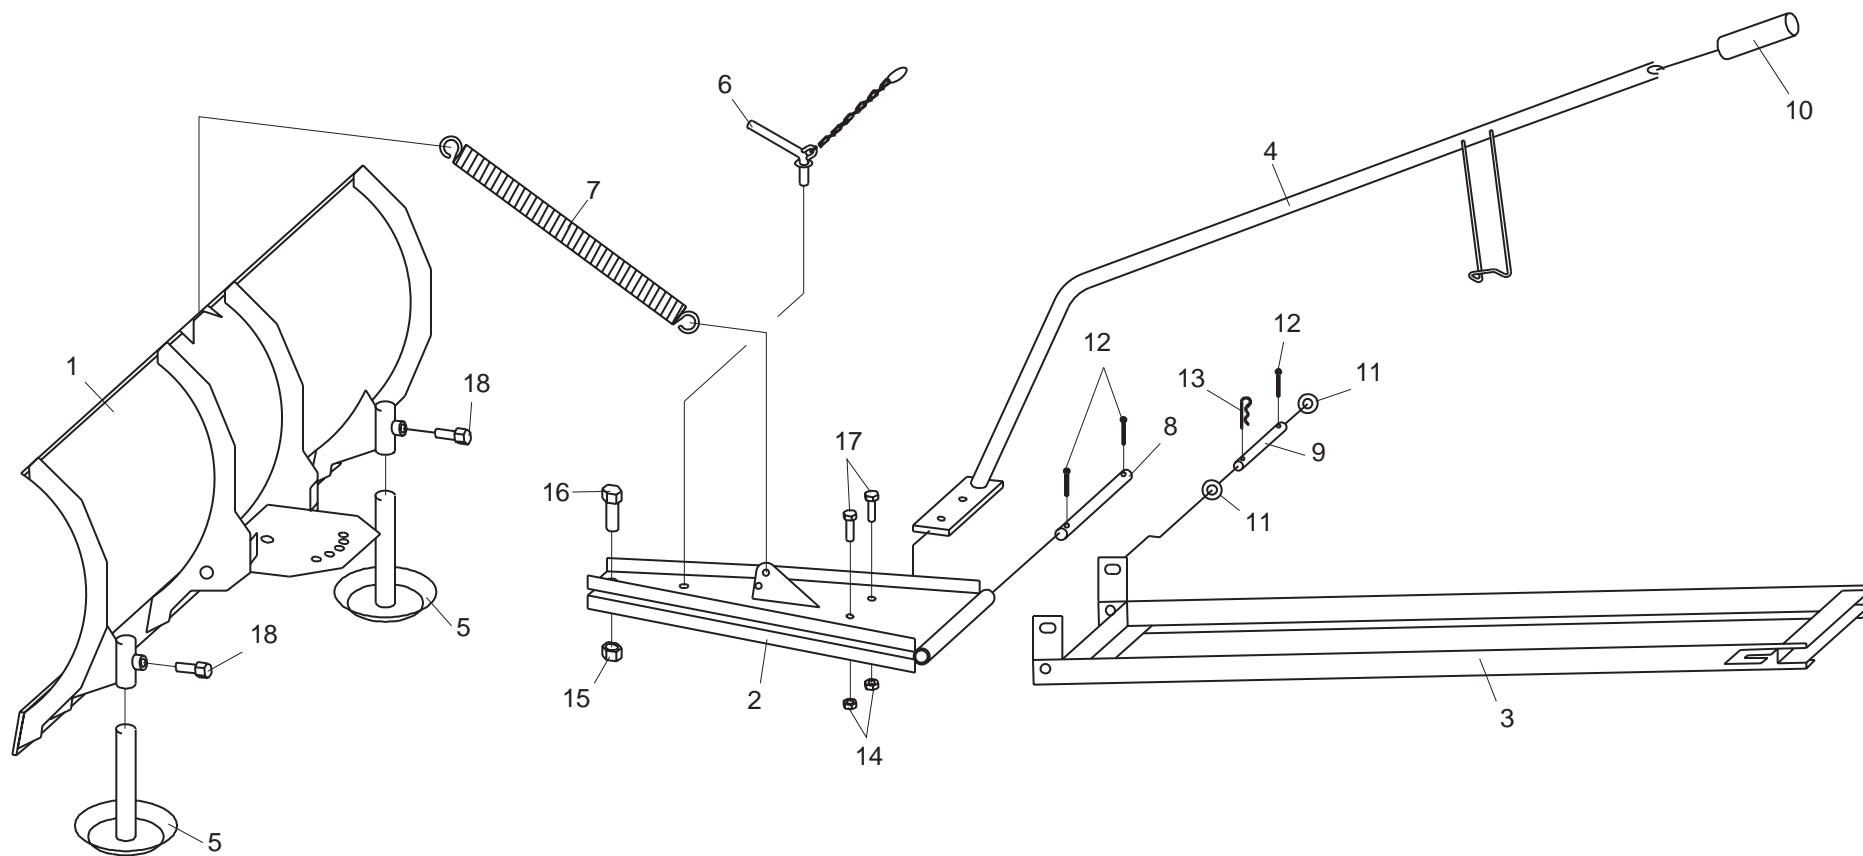

964 99 40-02

T-30307

964 99 40-02 Snow Blade for LR-tractors

Pos	Part number	Part name	Qty	Pos	Part number	Part name	Qty
1	531 02 11-91	Blade	1				
2	531 00 51-46	Weldment	1				
3	531 00 51-47	Frame	1				
4	531 00 51-48	Weldment, Lift	1				
5	531 00 51-36	Skid	2				
6	531 00 51-37	Pin	1				
7	531 00 51-38	Spring	1				
8	531 00 51-21	Pin	1				
9	531 00 51-22	Pin	1				
10	531 00 51-41	Grip	1				
11	531 02 11-37	Washer	2				
12	531 00 51-42	Pin, Split	3				
13	531 00 51-43	Pin, Spring	1				
14	531 02 11-30	Nut, Lock	2				
15	531 02 11-92	Nut, Lock	1				
16	531 00 51-44	Screw	1				
17	531 02 11-27	Screw	2				
18	531 02 11-93	Screw	2