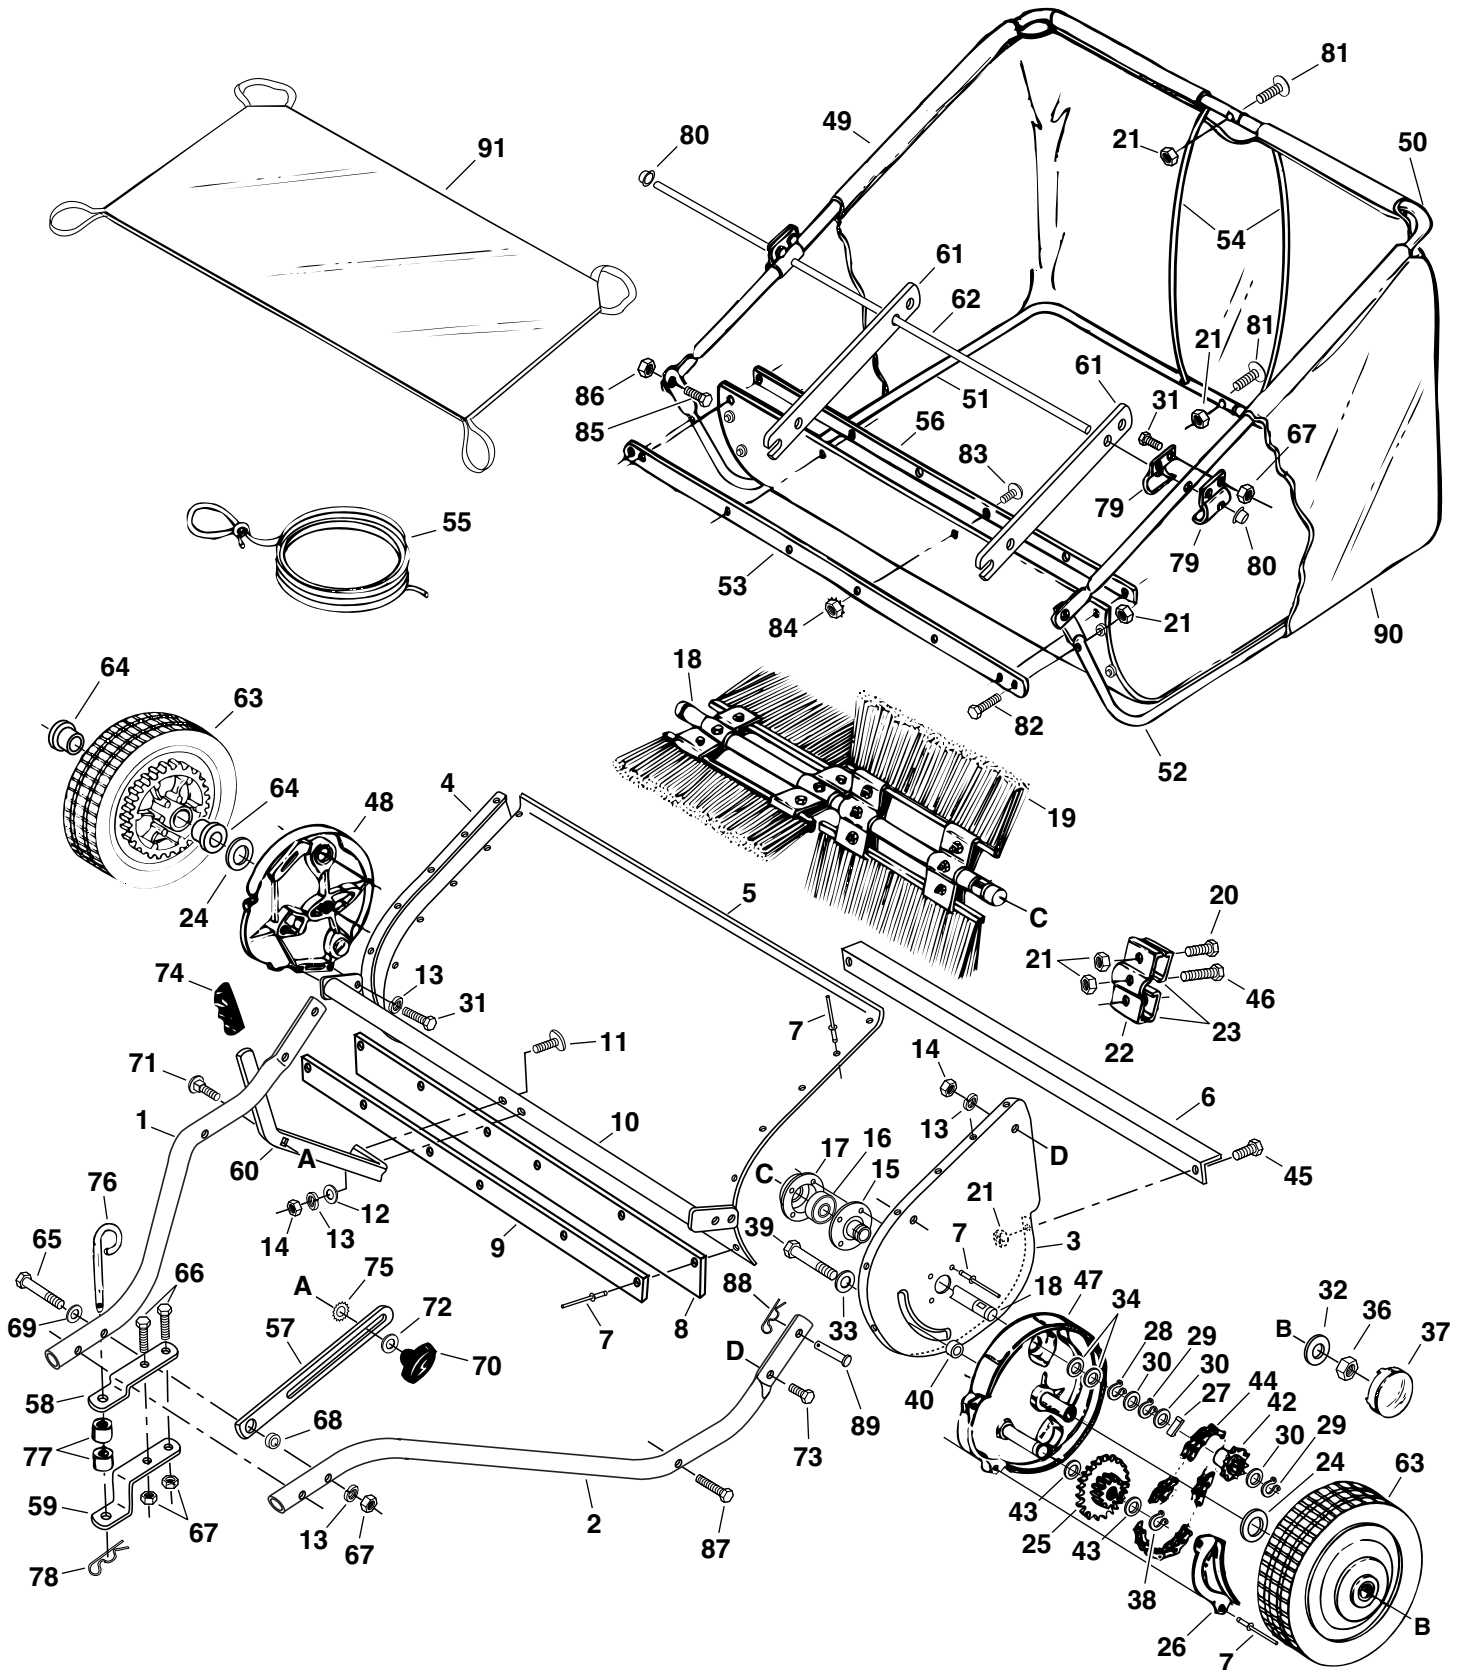

Reserve onderdelen

Repuestos

Reservdelar

PARTS

REPAIR PARTS FOR MODELS 45-02091 (32") & 45-01971 (38") - HIGH PERFORMANCE LAWSWEEPERS

Ref No	Husq./Jons. Model #	Description
1	531 00 74-10	Hitch Tube R.H. 38"
1	531 00 74-09	Hitch Tube R.H. 32"
2	531 00 74-12	Hitch Tube L.H. 38"
2	531 00 74-11	Hitch Tube L.H. 32"
3	531 00 28-08	End Plate L.H.
4	531 00 28-09	End Plate R.H.
5	531 00 74-14	Wrapper 38"
5	531 00 74-13	Wrapper 32"
6	531 00 74-15	Rear Support Brace
6	531 00 74-16	Rear Support Brace
7	722 78 70-03	Rivet
8	506 62 22-01	Skirt 38"
8	531 00 76-17	Skirt 32"
9	531 00 76-09	Skirt & Bag Retainer 32"
9	531 00 74-17	Skirt Retainer 38"
10	531 00 74-19	Height Adjustment Ass'y. 38"
10	531 00 74-18	Height Adjustment Ass'y. 32"
11	531 00 28-15	Curved Hd. Bolt 5/16-18 x 1-5/8"
12	531 00 28-16	Washer Bowed 1" x .32" x .06"
13	735 11 64-05	Lock Washer 5/16"
14	873 22 05-00	Hex Nut 5/16-18 Thread
15	506 62 02-01	Brush Bushing Ass'y.
16	531 00 28-17	Ball Bearing
17	506 62 04-01	Bearing Retainer
18	506 62 05-01	Brush Shaft 38"
18	531 00 76-15	Brush Shaft 32"
19	531 00 74-20	Brush 32"
19	531 00 74-21	Brush 38"
20	725 23 70-51	Hex Bolt 1/4-20 x 3/4" (Gr. 5)
21	531 00 76-29	Hex Lock Nut 1/4-20 Thread
22	506 62 06-01	Brush Retainer (Double)
23	506 62 07-01	Brush Retainer (Single)
24	531 00 27-41	Flat Washer 1-1/4" x .78 I.D.
25	506 62 17-01	Gear Sprocket Sub Ass'y.
26	506 62 18-01	Dust Cover
27	506 62 19-01	Pawl
28	506 62 23-01	Retaining Ring 3/4"
29	506 62 24-01	Retaining Ring .594" I.D.
30	506 62 25-01	Shim Washer 1-1/8" x .594" x .025"
31	874 78 05-12	Hex Bolt 5/16-18 x 3/4"
32	734 11 73-41	Flat Washer 1-1/2" x .375" x .062"
33	734 11 72-01	Washer 3/8" Standard
34	506 62 47-01	Flat Washer .78" x 1.25" x .06"
36	506 62 29-01	Hex Lock Nut 3/8-24 Thread
37	506 62 30-01	Hub Cap
38	506 62 31-01	Retaining Ring 1/2"
39	506 62 33-01	Hex Bolt 3/8-24 x 3-1/4" (Gr. 5)