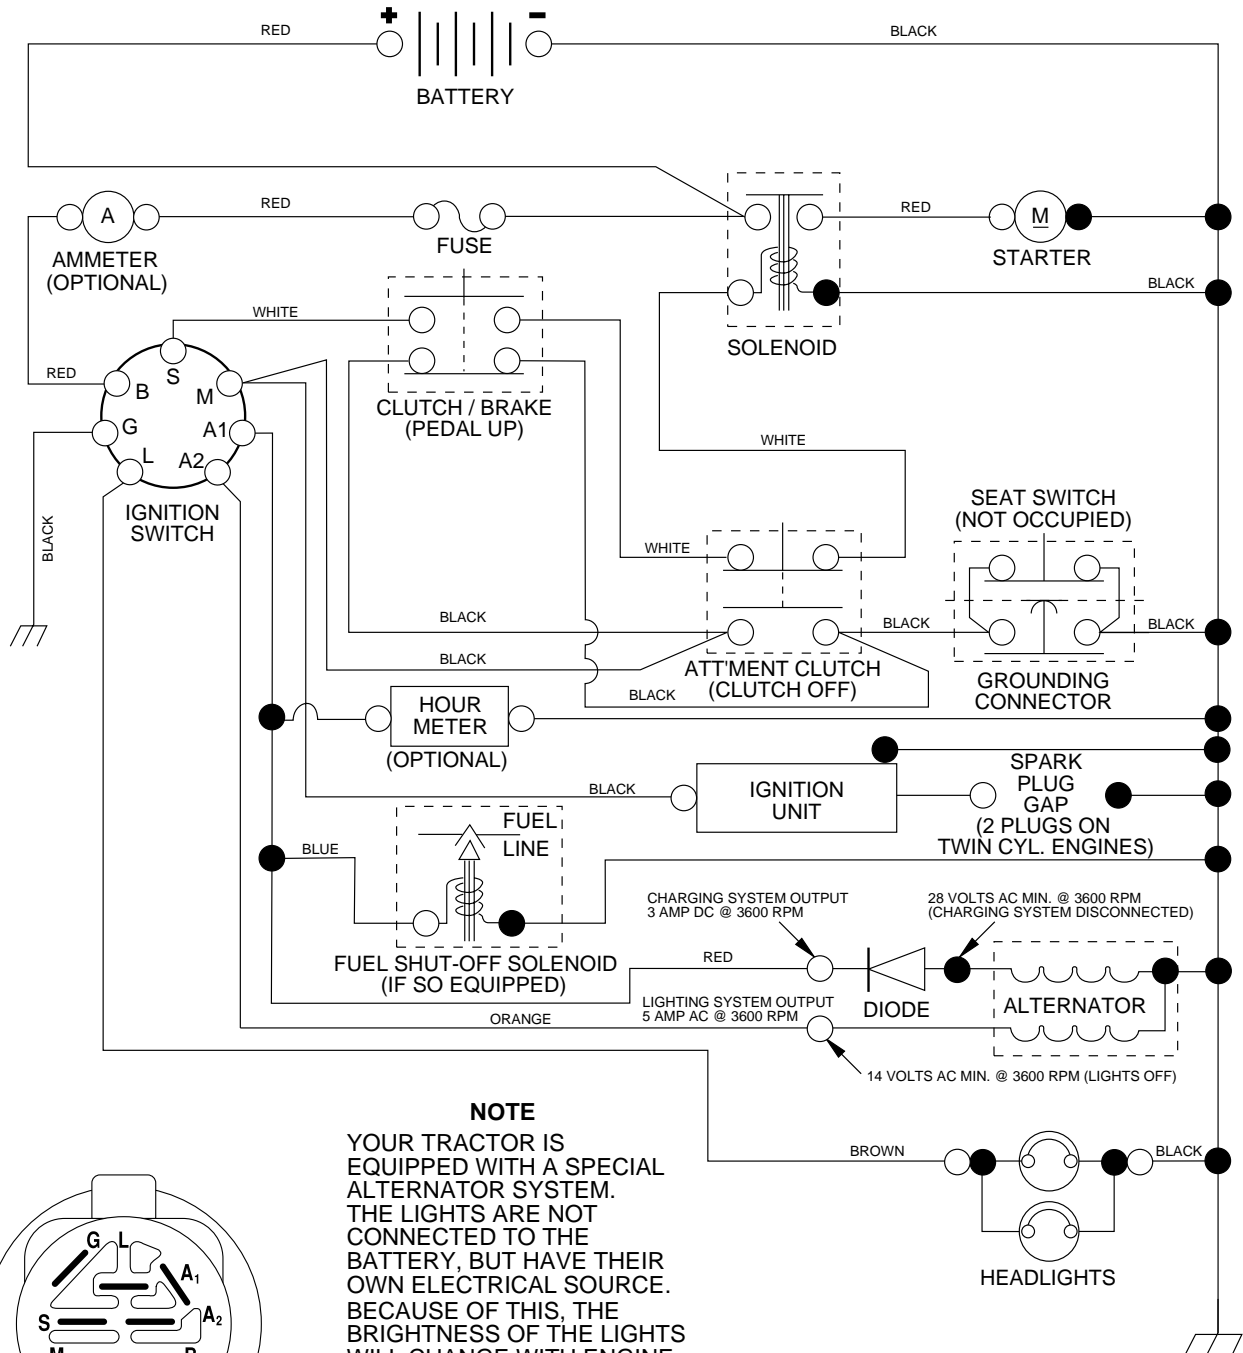

TRACTOR - - MODEL NUMBER (LT1238) LT1238B, PRODUCT NO. 954 56 70-24 SCHEMATIC

NOTE

YOUR TRACTOR IS EQUIPPED WITH A SPECIAL ALTERNATOR SYSTEM. THE LIGHTS ARE NOT CONNECTED TO THE BATTERY, BUT HAVE THEIR OWN ELECTRICAL SOURCE. BECAUSE OF THIS, THE BRIGHTNESS OF THE LIGHTS WILL CHANGE WITH ENGINE SPEED. AT IDLE THE LIGHTS WILL DIM. AS THE ENGINE IS SPEEDED UP, THE LIGHTS WILL BECOME THEIR BRIGHTEST.