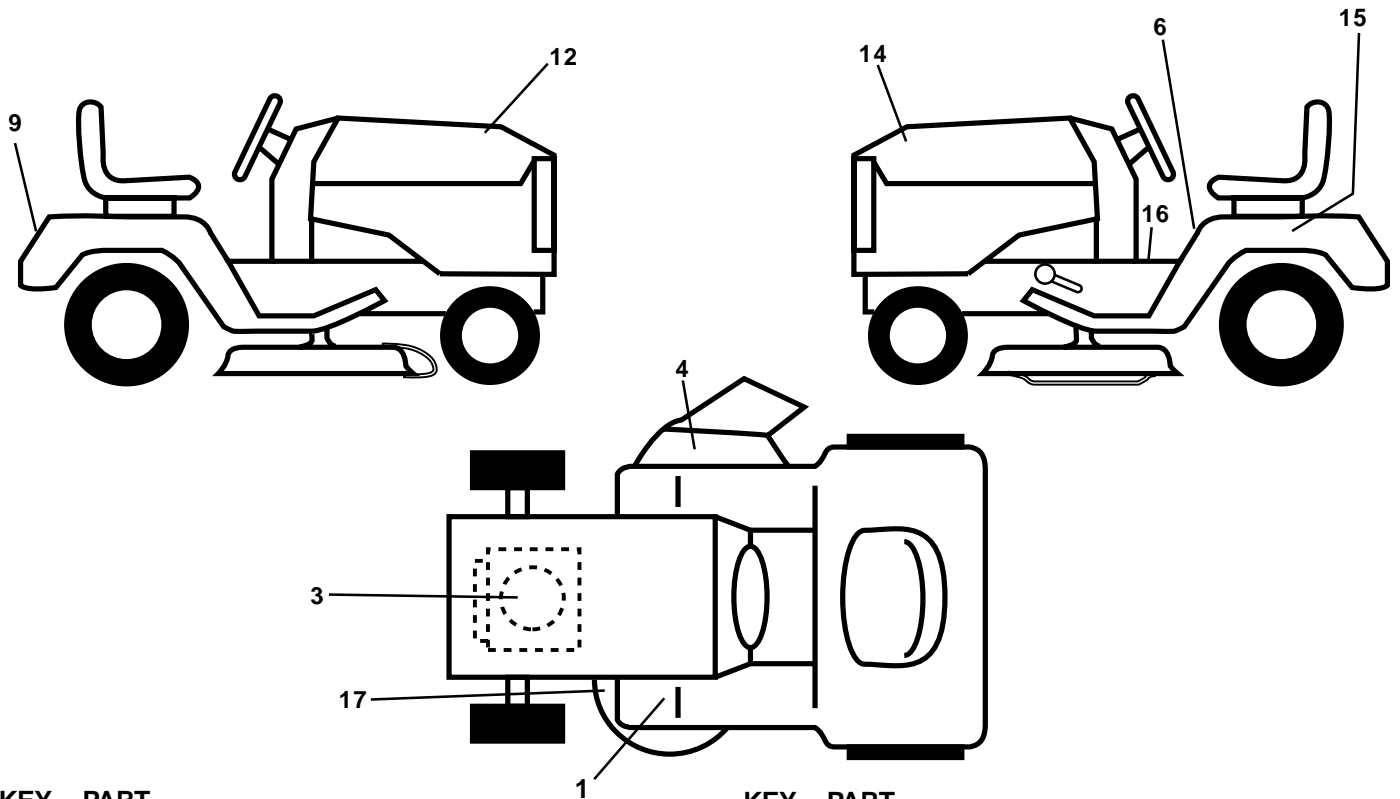

REPAIR PARTS

TRACTOR - - MODEL NUMBER (LT1238) LT1238B, PRODUCT NO. 954 56 70-24
DECALS

KEY NO.	PART NO.	DESCRIPTION
1	532101892	Decal, Clutch/Brake Eng/Fr
3	532170839	Decal, Engine HP
4	532170563	Decal Warning
6	532157140	Decal, Fender Danger English
9	532176822	Decal Fender
12	532176769	Decal, Hood RH
14	532176770	Decal, Hood LH
15	532145005	Decal, Caution, Battery
16	532157163	Decal, Oper Sdl P/L Gear Dr Eng
17	532136832	Decal, V-Belt Sch.
--	532138311	Decal, Handle Lft Height Adj.

KEY NO.	PART NO.	DESCRIPTION
--	532178095	Manual, Owner's English
--	532178096	Manual, Owner's French
Available accessories not included with mower:		
--	C38	Grass Catcher
--	MK38	Mulch Kit w/Blades
--	LSB42	42" Snow Blower
--	LC05	Wheel Weights
--	LBD48	48" Snow Blade
--	CH11	Tire Chains