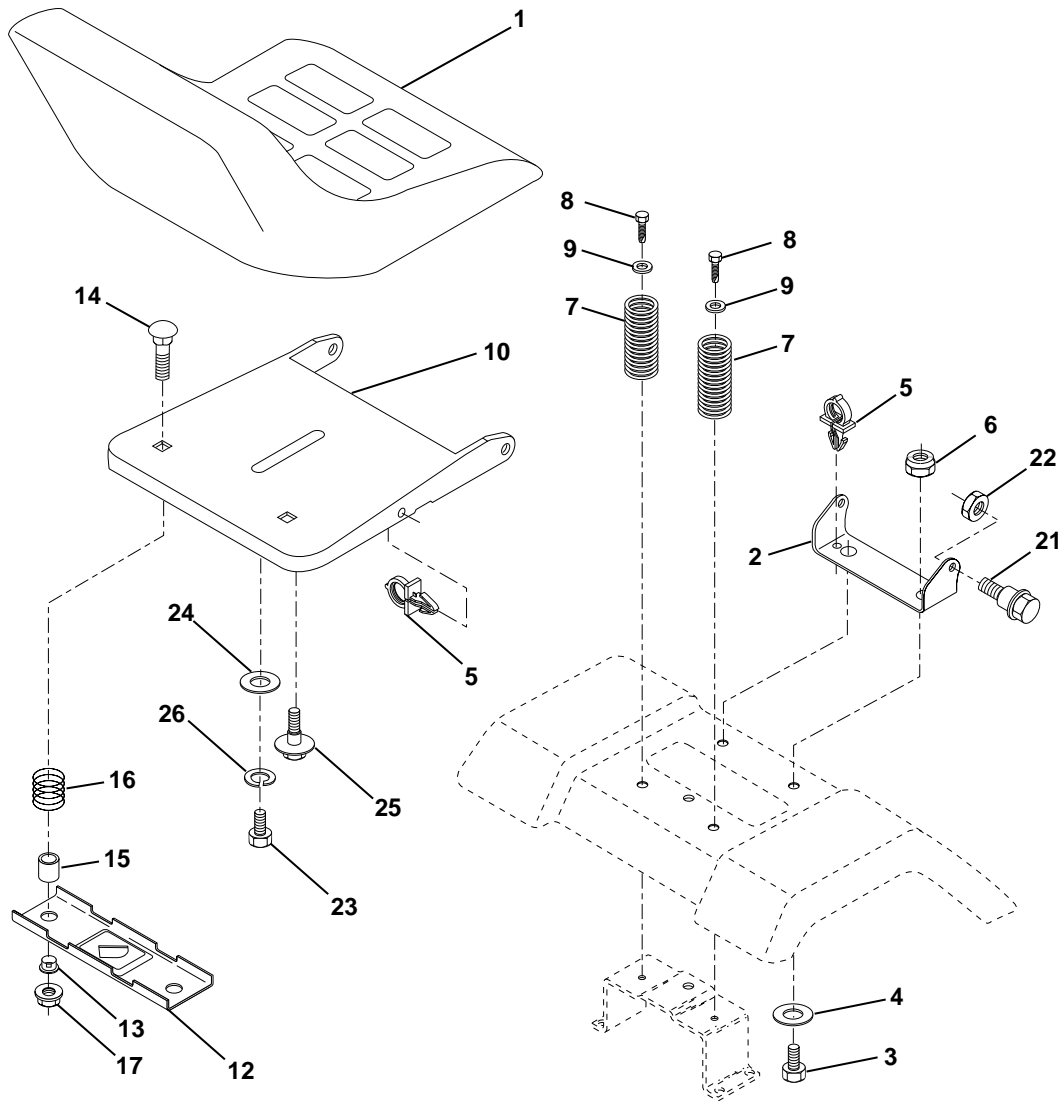

# REPAIR PARTS

TRACTOR - - MODEL NUMBER (LT1238) LT1238B, PRODUCT NO. 954 56 70-24  
ENGINE

# REPAIR PARTS

TRACTOR - - MODEL NUMBER (LT1238) LT1238B, PRODUCT NO. 954 56 70-24  
ENGINE

KEY NO.	PART NO.	DESCRIPTION
1	532170551	Control Th/ch Flag
2	817720410	Screw Hex Thd Cut 1/4-20x5/8 T
3	-----	Engine, B&S 289707 (Order parts from engine manufacturer)
4	532137348	Muffler Exhaust B&S Lc
13	532165291	Gasket Eng 1 313 Id Tin Plated
14	532148456	Tube Drain Oil Easy
16	811050600	Washer Lock Ext Tooth 3/8
23	532169837	Shield BRN/DBR Guard
29	532137180	Kit Spark Arrestor (Flat Scrn)
31	532109202	Tank Fuel Front
32	532140527	Cap Asm Fuel
33	532123487	Clamp Hose
37	532137040	Line Fuel 20"
38	532148315	Plug Drain Oil Easy
44	817670412	Screw Thdrol 1/4-20 x 3/4
45	817000612	Screw Hex Wsh Thdrol 3/8-16
46	819091416	Washer 9/32 X 7/8 X 16 Ga
62	810040500	Washer Lock Hvy Hlcl Spr
72	871070512	Screw Hexcap 5/16-18 x 3/4
78	817060620	Screw 3/8-16 x 1-1/4
81	873510400	Nut Keps Hex 1/4-20 Unc

**NOTE:** All component dimensions given in U.S. inches  
1 inch = 25.4 mm

# REPAIR PARTS

TRACTOR - - MODEL NUMBER (LT1238) LT1238B, PRODUCT NO. 954 56 70-24  
SEAT

KEY NO.	PART NO.	DESCRIPTION
1	532130875	Seat
2	532140551	Bracket Seat Pivot
3	871110616	Bolt Hex 3/8 - 16 X 1
4	819131610	Washer 13/32 X 1 X10Ga.
5	532145006	Clip Push-In Hinged
6	873800600	Nut Lock Hex w/Ins 3/8 - 16
7	532124181	Spring Seat Cprsn 2 250 Blk Zi
8	817000616	Screw 3/8-16 x 1.5
9	819131614	Washer 13/32 X 1 X 14 Ga
10	532174894	Pan Pnt Seat (Blk)
12	532121246	Bracket Pnt Mounting Switch
13	532121248	Bushing Snap Blk Nyl