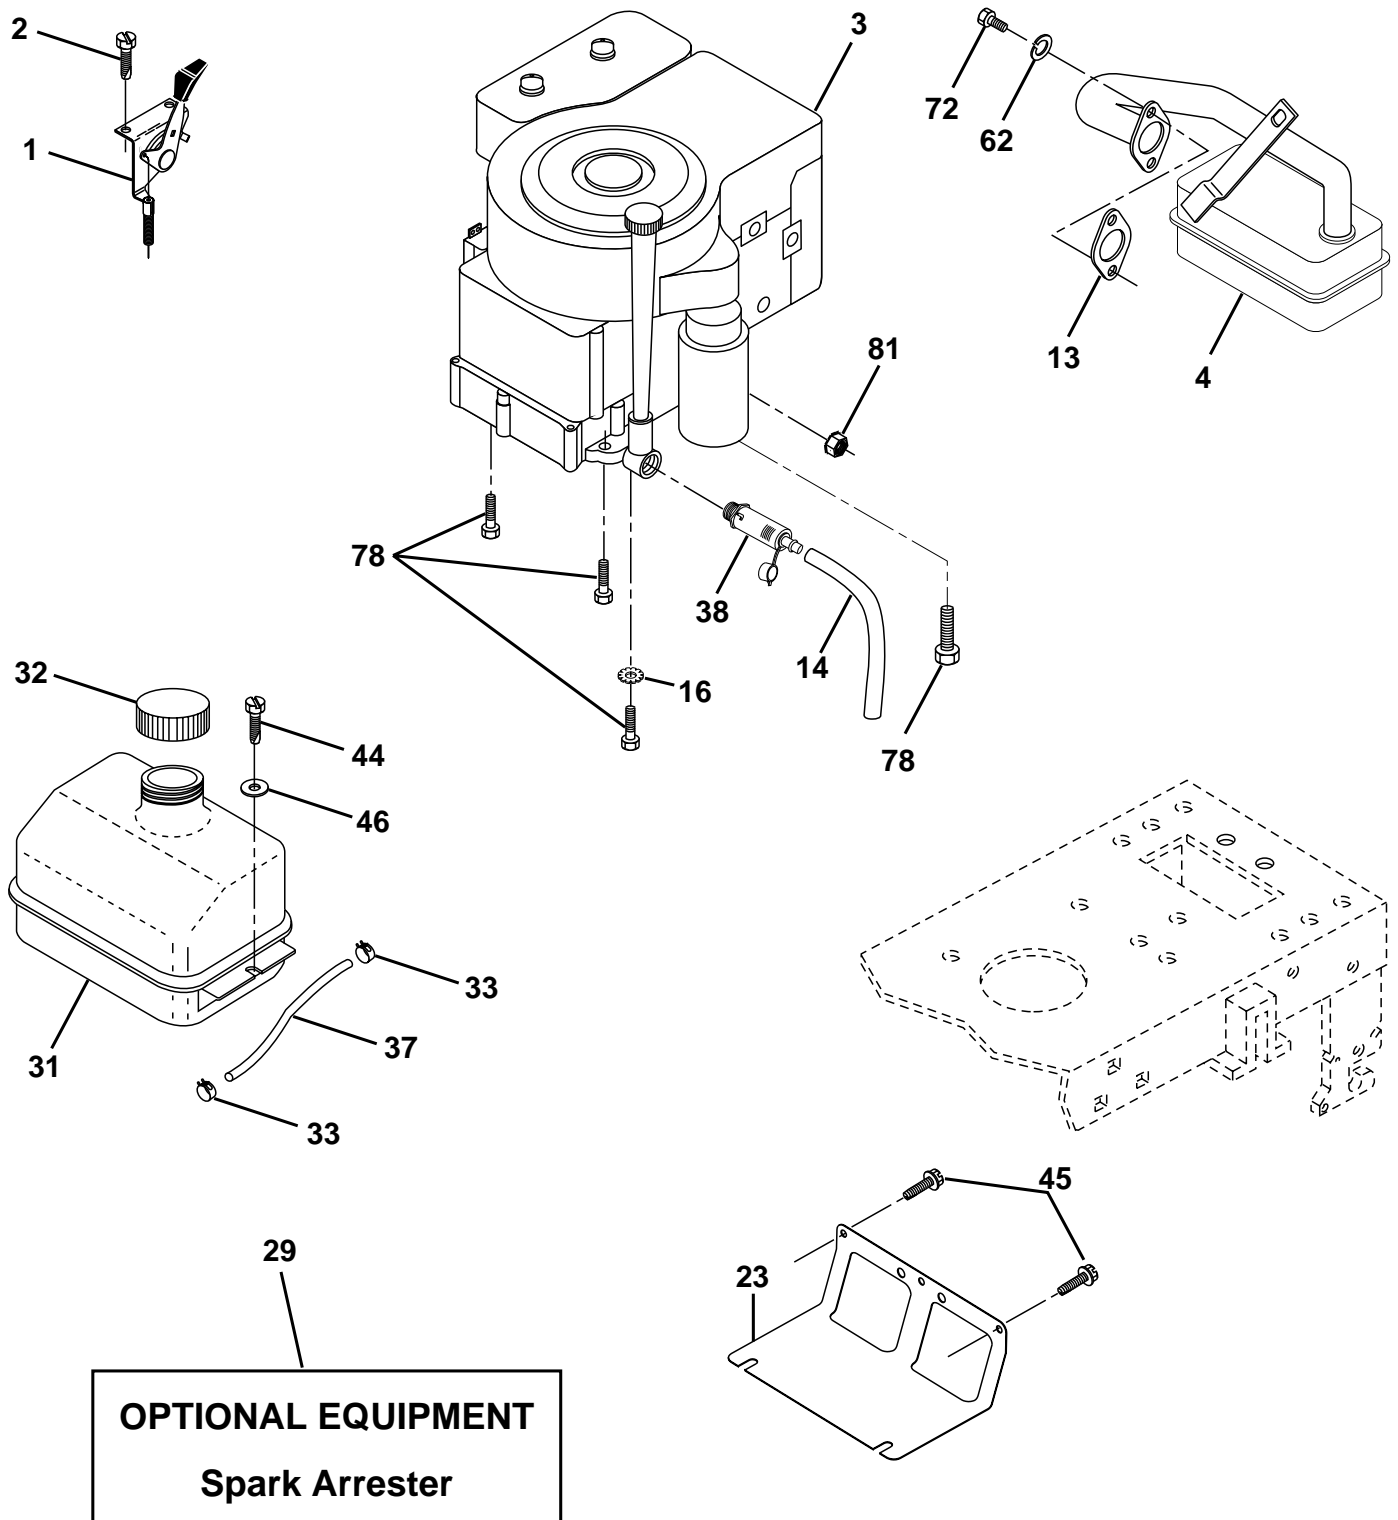

REPAIR PARTS

TRACTOR - - MODEL NUMBER (LT1238) LT1238B, PRODUCT NO. 954 56 70-24
ENGINE

REPAIR PARTS

TRACTOR - - MODEL NUMBER (LT1238) LT1238B, PRODUCT NO. 954 56 70-24
ENGINE

KEY NO.	PART NO.	DESCRIPTION
1	532170551	Control Th/ch Flag
2	817720410	Screw Hex Thd Cut 1/4-20x5/8 T
3	-----	Engine, B&S 289707 (Order parts from engine manufacturer)
4	532137348	Muffler Exhaust B&S Lc
13	532165291	Gasket Eng 1 313 Id Tin Plated
14	532148456	Tube Drain Oil Easy
16	811050600	Washer Lock Ext Tooth 3/8
23	532169837	Shield BRN/DBR Guard
29	532137180	Kit Spark Arrestor (Flat Scrn)
31	532109202	Tank Fuel Front
32	532140527	Cap Asm Fuel
33	532123487	Clamp Hose
37	532137040	Line Fuel 20"
38	532148315	Plug Drain Oil Easy
44	817670412	Screw Thdrol 1/4-20 x 3/4
45	817000612	Screw Hex Wsh Thdrol 3/8-16
46	819091416	Washer 9/32 X 7/8 X 16 Ga
62	810040500	Washer Lock Hvy Hlcl Spr
72	871070512	Screw Hexcap 5/16-18 x 3/4
78	817060620	Screw 3/8-16 x 1-1/4
81	873510400	Nut Keps Hex 1/4-20 Unc

NOTE: All component dimensions given in U.S. inches
1 inch = 25.4 mm