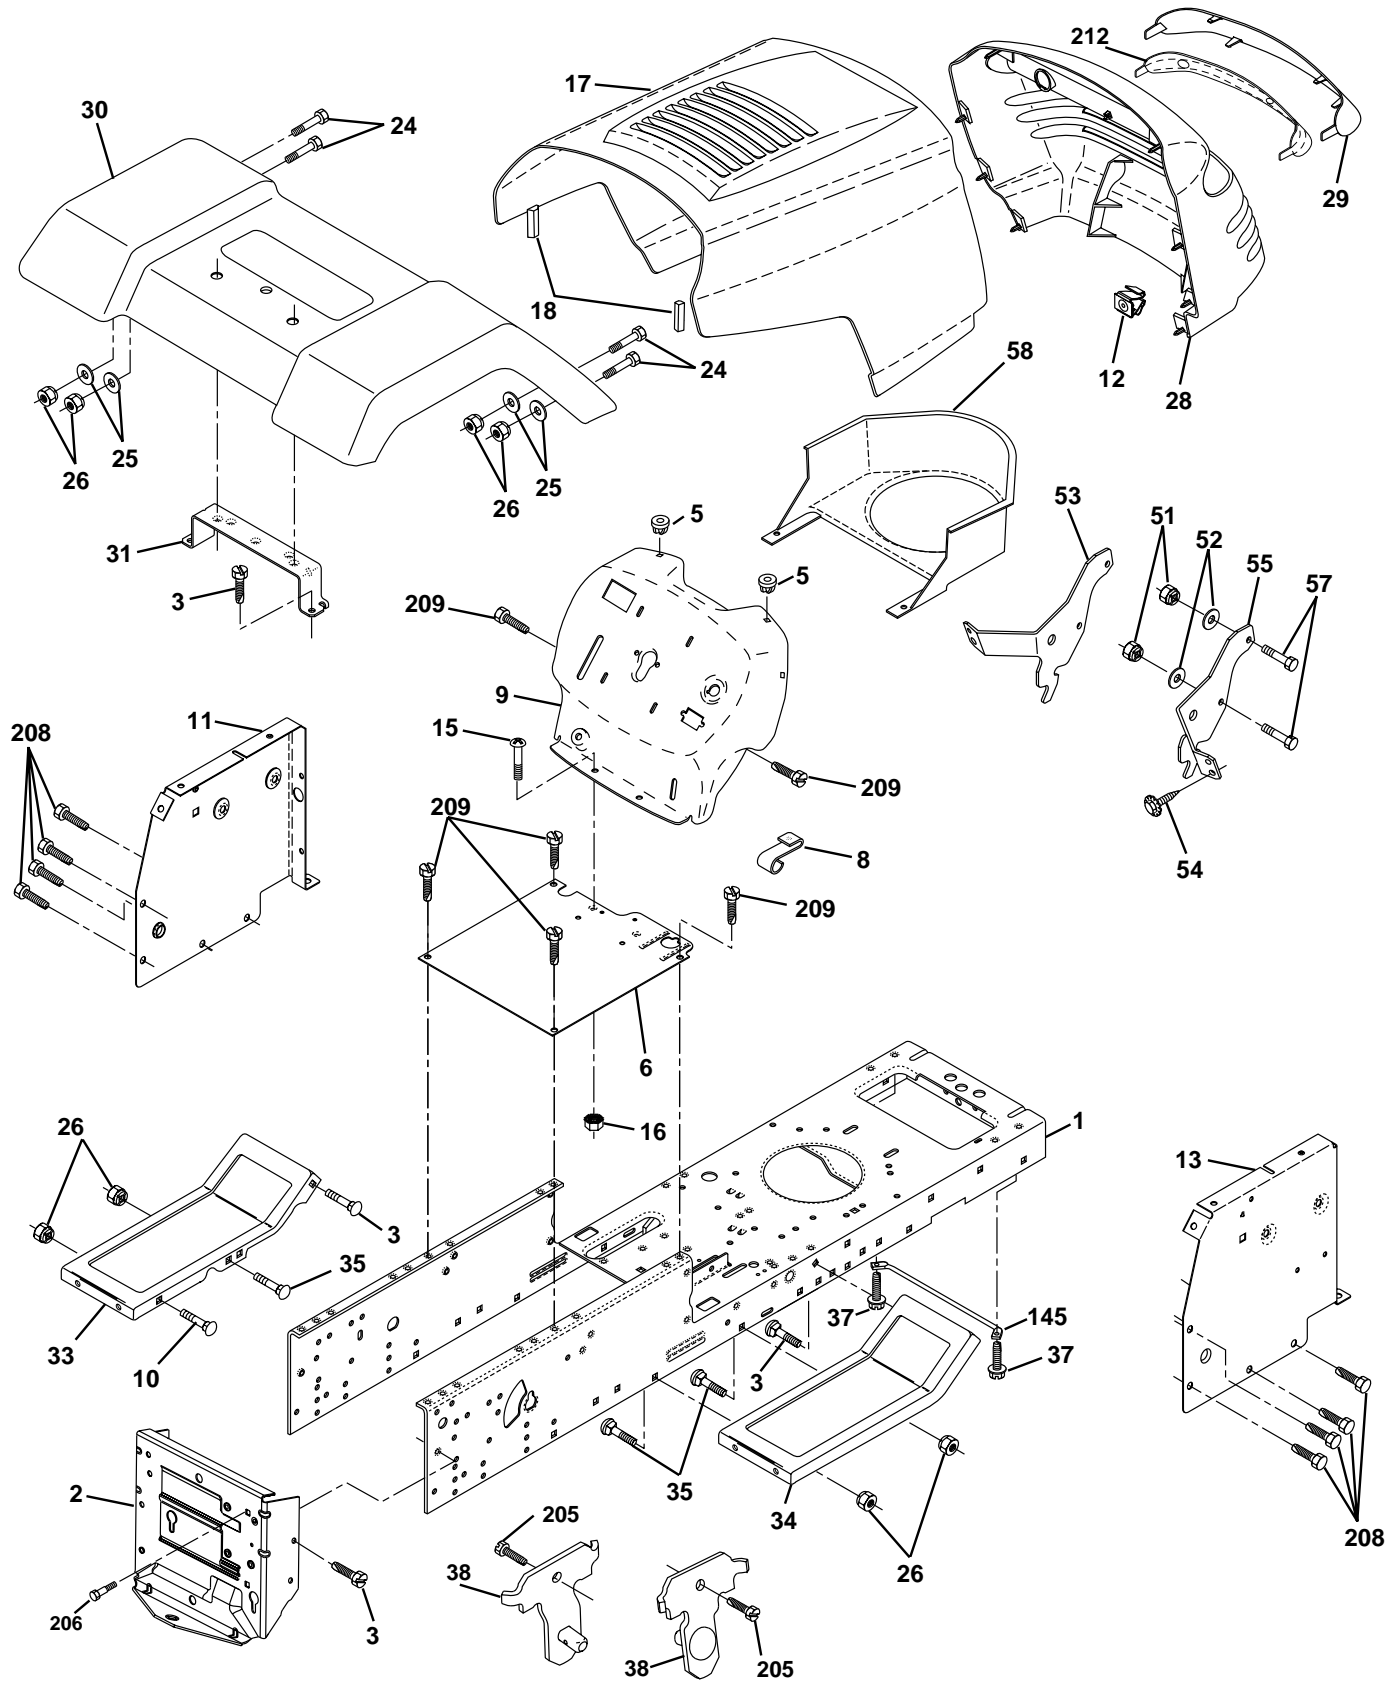

REPAIR PARTS

TRACTOR - - MODEL NUMBER (LT1238) LT1238B, PRODUCT NO. 954 56 70-24
CHASSIS

REPAIR PARTS

TRACTOR - - MODEL NUMBER (LT1238) LT1238B, PRODUCT NO. 954 56 70-24
CHASSIS

KEY NO.	PART NO.	DESCRIPTION
1	532174620	Chassis
2	532176554	Drawbar
3	817060612	Screw 3/8-16 x 3/4
5	532155272	Bumper, Hood/Dash
6	532155923	Saddle
8	532155138	Clip Retainer Slide-On
9	532171796	Dash
10	872140608	Bolt, Carriage 3/8-16 x 1
11	532155927	Panel Dash LH
12	532145660	Clip Tinnerman Grille P.L
13	532173025	Panel Sikscr Dash RH
15	874180512	Screw Mach TRHD 5/16-18uncx3/4
16	873510500	Nut Keps 5/16-18 Unc
17	532162237	Hood
18	532126938	BumperHood
24	874780616	Bolt Fin Hex 3/8-16unc X 1 Gr. 5
25	819131312	Washer 13/32 X 13/16 X 12 Ga
26	873800600	Nut Lock Hex w/Ins 3/8-16 Unc
28	532143499	Grille/Lens Asm.
29	532168154	Lens Grille Private Label
30	532177025	Fender
31	532136619	Bracket Fender Repl 109873x
33	532153539	Footrest Pnt LH Perf
34	532153538	Footrest Pnt RH Perf
35	872110606	Bolt Rdhd Sht Sqnk 3/8-16 X3/4
37	817490508	Screw Thdrol 5/16-18 x 1/2 TYT
38	532175710	Bracket Asm. Pivot Mower Rear
51	873800400	Nut Lock W/Insert 1/4-20unc
52	819091416	Washer 9/32 x 7/8x16 Ga.
53	532144697	Bracket Grille Lh
54	532161464	Screw Hex 8-18 x 7/8
55	532144696	Bracket Grille Rh
57	874780412	Bolt Fin Hex 1/4-20 unc x .75
58	532150127	Duct Air Engine PL/LT
145	532156524	Rod Pivot Chassis/Hood
205	817490608	Screw Thdrol 3/8-16 x 1/2
206	532170165	Bolt Shoulder 5/16-18
208	817670608	Screw Thdrol 3/8-16 x 1/2
209	817000612	Screw Hex Wsh Thdrol 3/8-16
212	532156229	Insert Lens Reflect
---	532005479	Plug Button Blk 359 Dia Choke

NOTE: All component dimensions given in U.S. inches
1 inch = 25.4 mm.