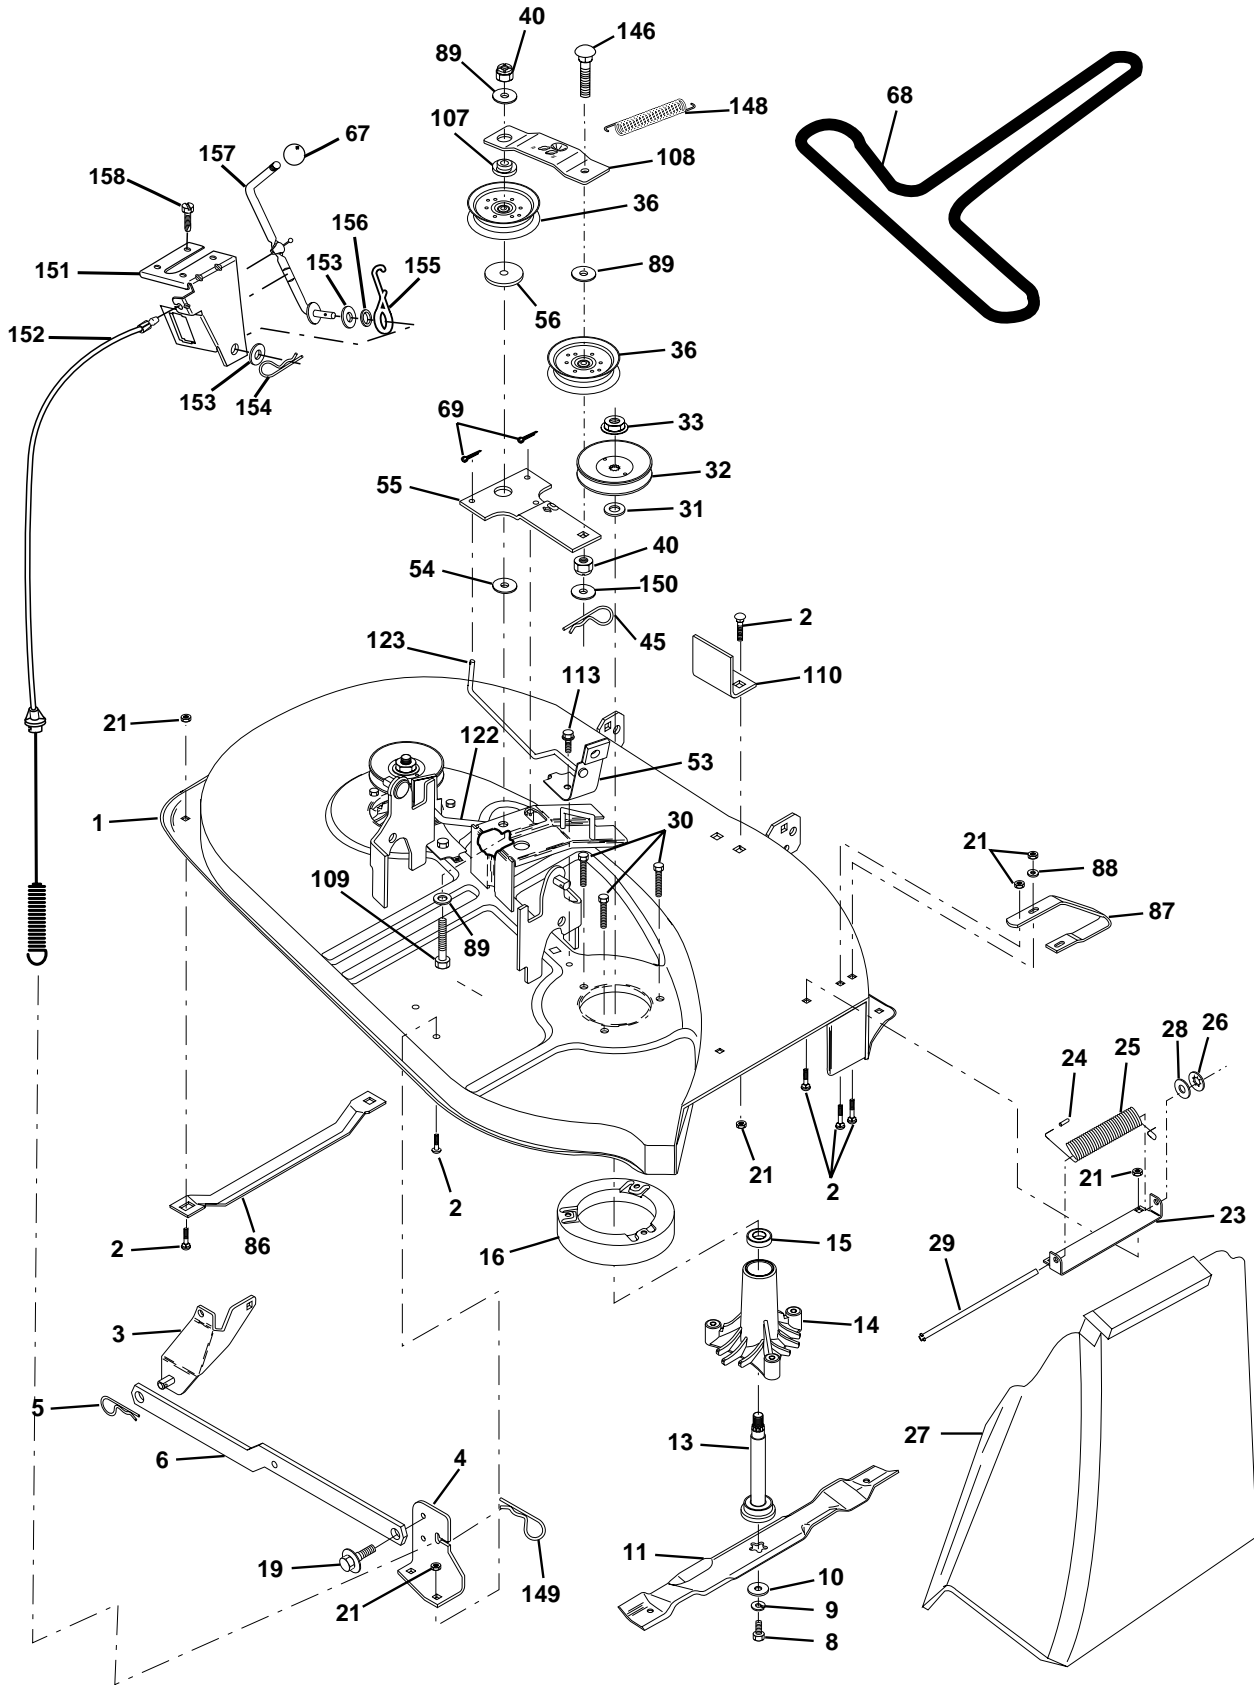

REPAIR PARTS

TRACTOR - - MODEL NUMBER (LT1238) LT1238B, PRODUCT NO. 954 56 70-24
MOWER DECK

REPAIR PARTS

TRACTOR - - MODEL NUMBER (LT1238) LT1238B, PRODUCT NO. 954 56 70-24
MOWER DECK

KEY NO.	PART NO.	DESCRIPTION	KEY NO.	PART NO.	DESCRIPTION
1	532170280	Mower Housing Assembly	55	532133840	Idler Arm Assembly
2	872140506	Bolt Carriage 5/16-18 x 3/4	56	532165723	Spacer, Retainer
3	532138017	Bracket Asm Fr. Sway Bar	67	532106932	Knob
4	532169970	Bracket Deck Sway Bar 38"/42"	68	532144200	V-Belt, 42" Mower
5	532124670	Retainer Spring	69	876020312	Pin, Cotter 3/32 x 3/4
6	532130832	Arm, Suspension, Rear	86	532125074	Runner, LH
8	532850857	Bolt 3/8-24 x 1.25 Grade 8	87	532128772	Runner, RH
9	810030600	Washer, Lock 3/8	88	819111216	Washer 11/32 x 3/4 x 16 Ga
10	532140296	Washer, Hardened	89	819131612	Washer 13/32 x 1 x 12 Ga.
11	532138497	Blade Mower	107	532133502	Spacer Retainer
13	532137645	Shaft Assembly, Mandrel, Vented (Includes Key Number 6)	108	532133503	Stiffener, Idler Arm
14	532128774	Housing, Mandrel, Vented	109	874760640	Bolt, Hex Hd 3/8-16 x 2-1/2
15	532110485	Bearing, Ball, Mandrel	110	532142587	Upstop Deck Front 38"
16	532174493	Stripper, Mower Deck	113	817060512	Screw 5/16-1/ x 3/4
19	532132827	Bolt, Shoulder	122	532131289	Rod, Brake LH
21	873680500	Nut	123	532169971	Rod, Brake RH
23	532137607	Bracket, Mower Deflector	146	532165891	Bolt Carriage Idler
24	532105304	Cap, Sleeve	148	532169022	Spring Return Idler
25	532123713	Spring, Torsion, Deflector	149	532165898	Retainer Spring Yellow
26	532110452	Nut, Push	150	819091216	Washer 9/32 x 3/4 x 16 Ga.
27	532175943	Shield, Deflector	151	532169670	Bracket Clutch Cable
28	819111016	Washer 11/32 x 5/8 x 16 Gauge	152	532172758	Clutch Cable 38"/46"
29	532106735	Rod, Hinge	153	532169674	Washer Flat 3/8" Type B
30	532157722	Screw Thdrol. Washer Head	154	532169675	Spring Retainer
31	532129963	Washer, Spacer	155	532169671	Spring Retention LVR CLTCH CAB
32	532153532	Pulley, Mandrel	156	532169672	Spacer Clutch Cable
33	532178342	Nut, Toplock	157	532169669	Rod Clutch Cable 3/8"
36	532131494	Pulley, Idler, Flat	158	817720410	Screw Hex Thd Cut 1/4-20 x 5/8
40	873680600	Nut, Crownlock 3/8-16 Unc	--	532130794	Mandrel Assembly (Includes Key Numbers 13-15, 17-19, 31 and 33)
45	532124788	Retainer	--	532170317	Mower Deck, Complete
53	532130840	Brake Assembly			
54	532133943	Washer, Hardened			

NOTE: All component dimensions given in U.S. inches
1 inch = 25.4 mm