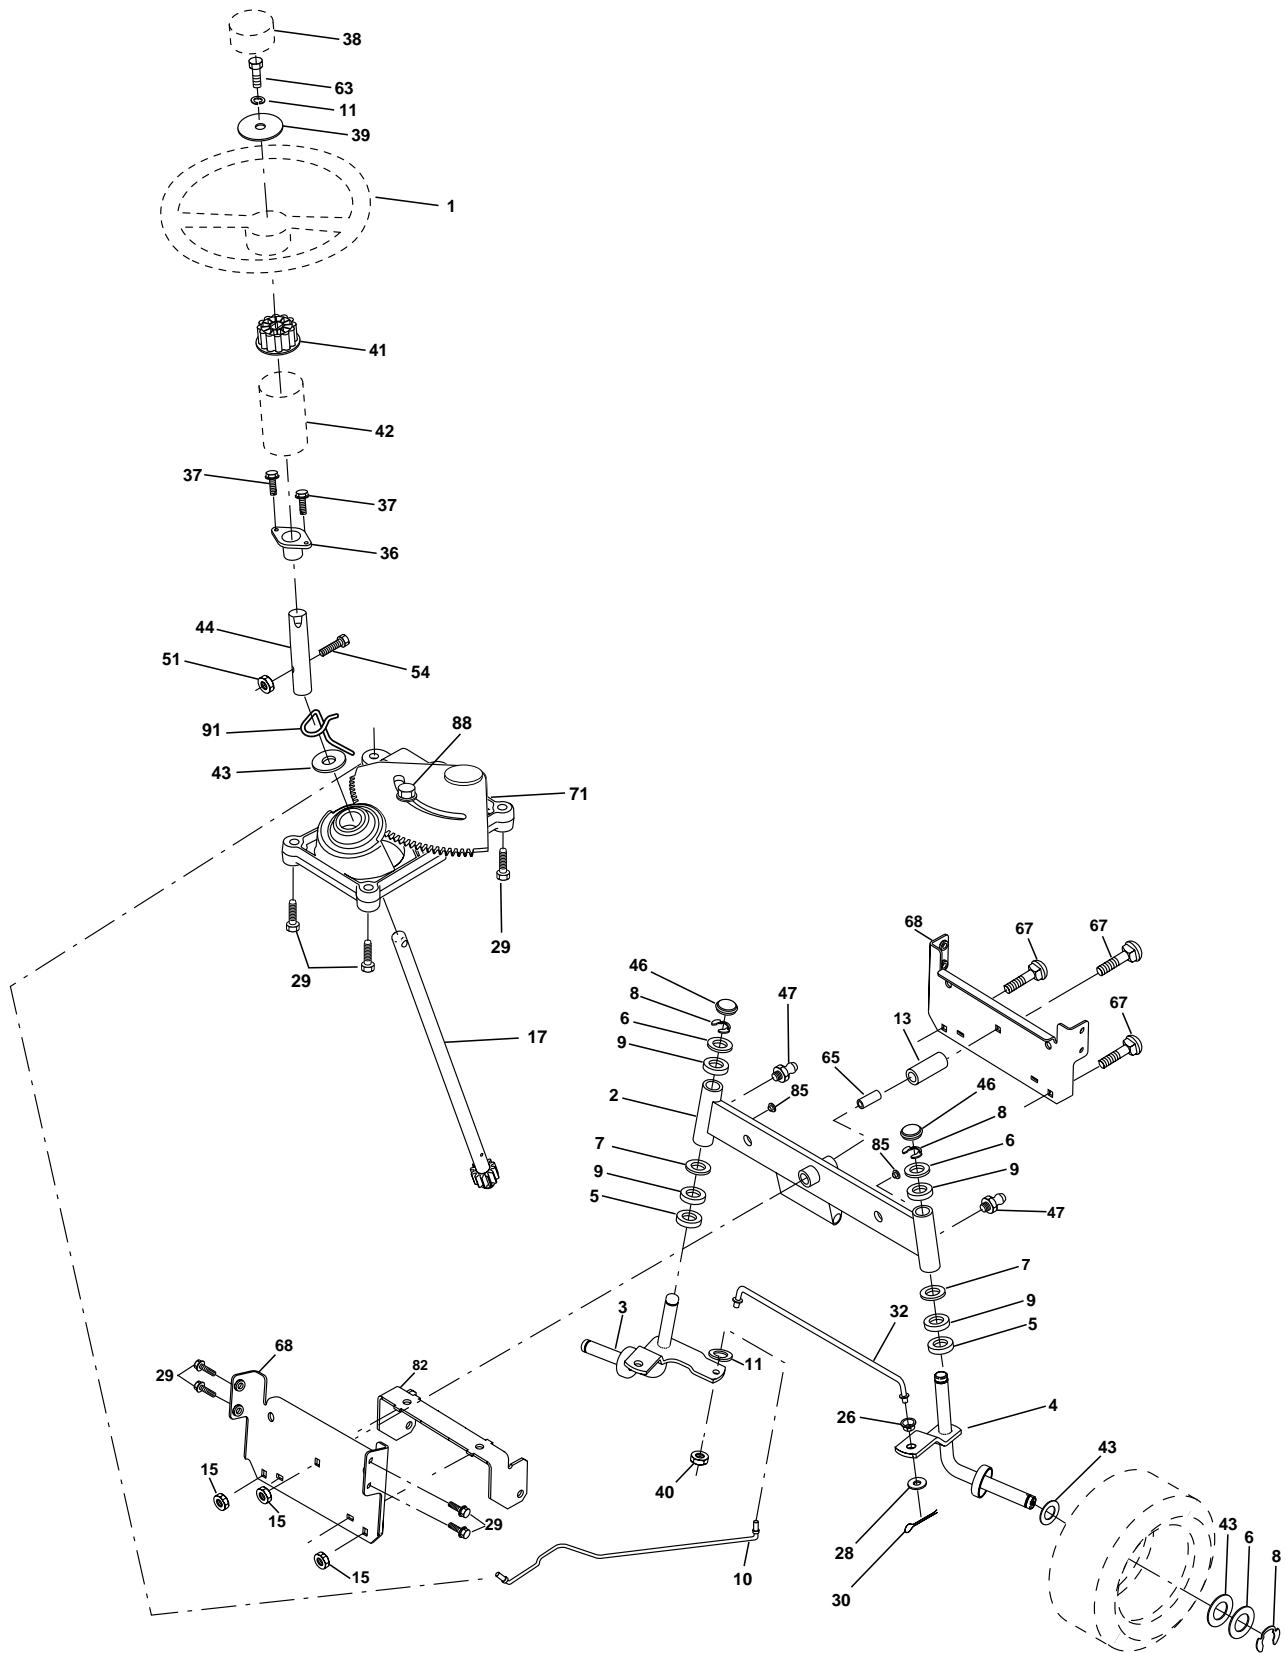

# REPAIR PARTS

TRACTOR - - MODEL NUMBER (LT1238) LT1238B, PRODUCT NO. 954 56 70-24  
CHASSIS

# REPAIR PARTS

TRACTOR - - MODEL NUMBER (LT1238) LT1238B, PRODUCT NO. 954 56 70-24  
DRIVE

# REPAIR PARTS

TRACTOR - - MODEL NUMBER (LT1238) LT1238B, PRODUCT NO. 954 56 70-24  
STEERING