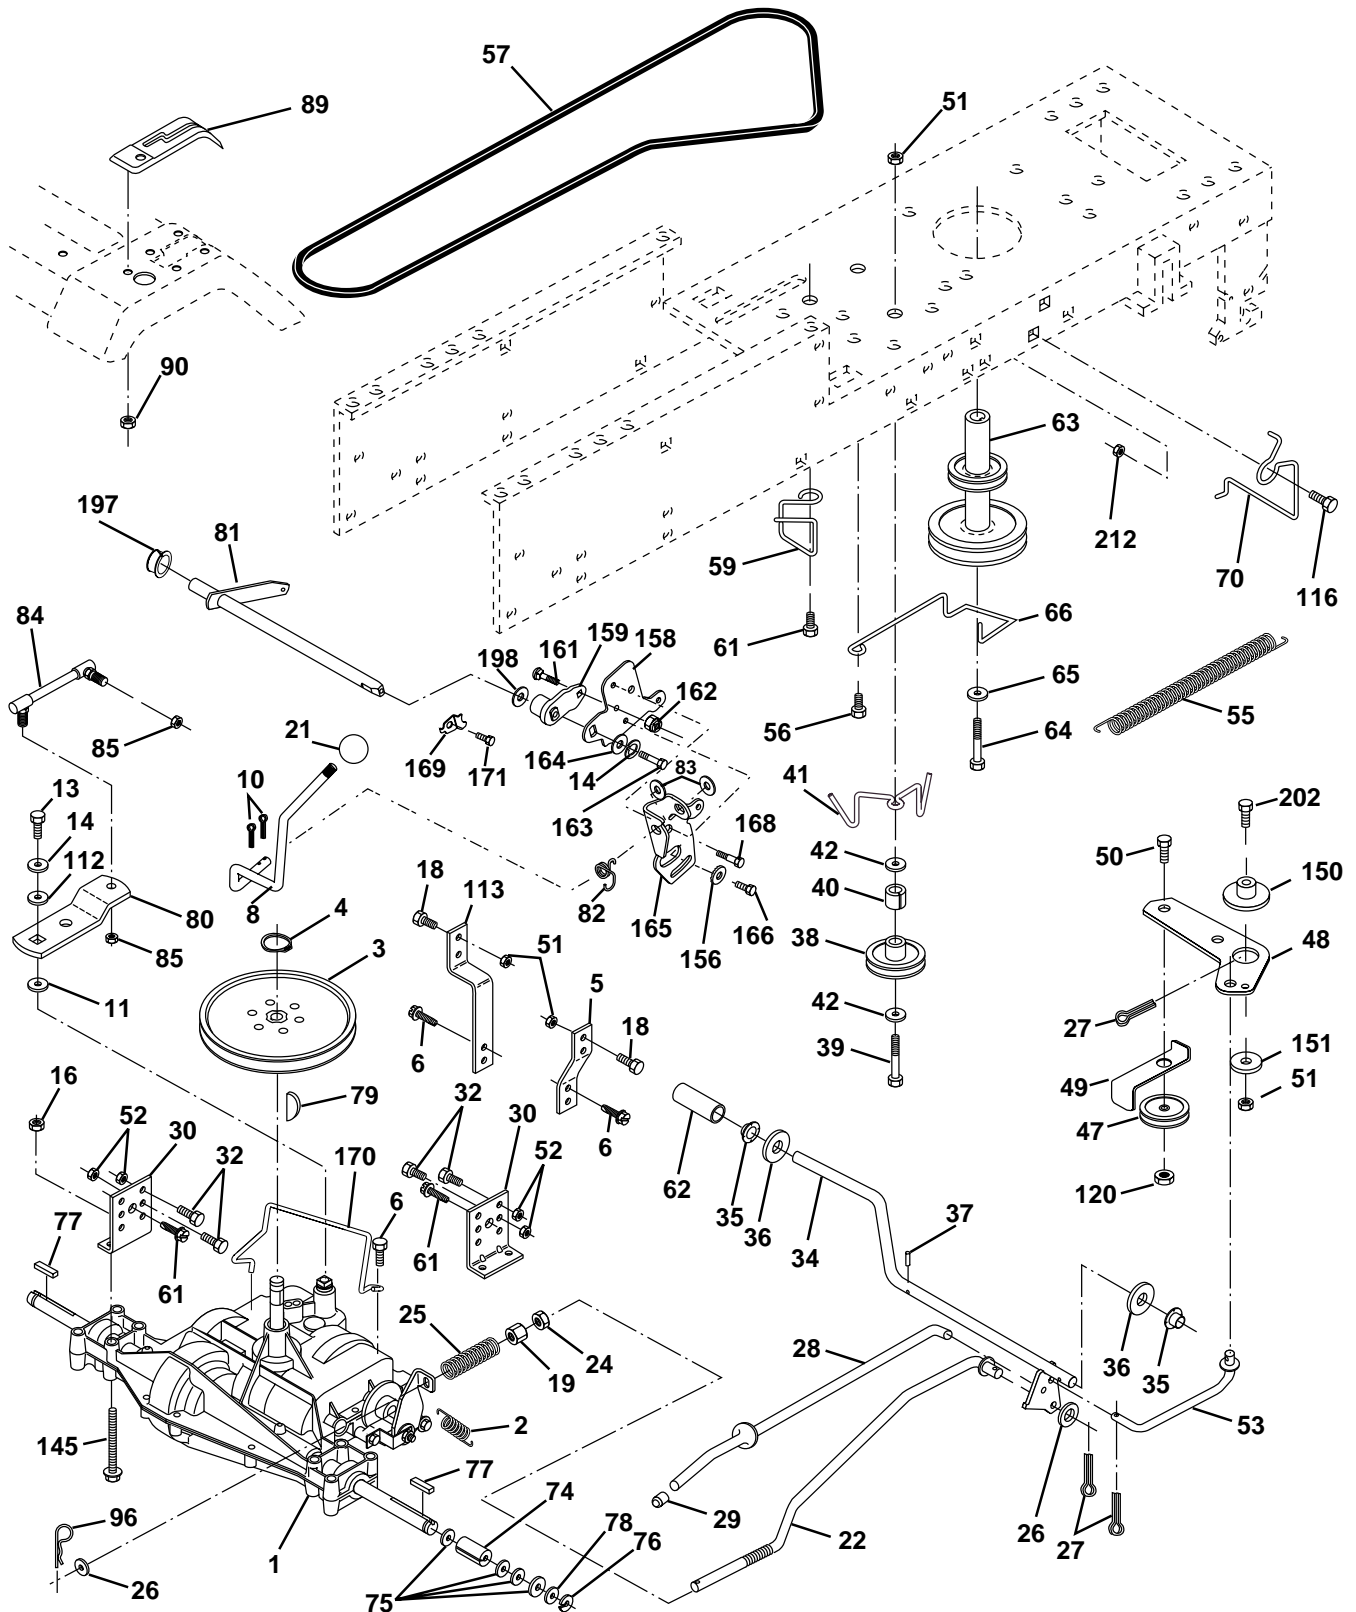

# REPAIR PARTS

TRACTOR - - MODEL NUMBER (LT1238) LT1238B, PRODUCT NO. 954 56 70-24  
CHASSIS

# REPAIR PARTS

TRACTOR - - MODEL NUMBER (LT1238) LT1238B, PRODUCT NO. 954 56 70-24  
CHASSIS

KEY NO.	PART NO.	DESCRIPTION
1	<b>532174620</b>	Chassis
2	<b>532176554</b>	Drawbar
3	817060612	Screw 3/8-16 x 3/4
5	532155272	Bumper, Hood/Dash
6	532155923	Saddle
8	532155138	Clip Retainer Slide-On
9	532171796	Dash
10	872140608	Bolt, Carriage 3/8-16 x 1
11	532155927	Panel Dash LH
12	532145660	Clip Tinnerman Grille P.L
13	532173025	Panel Sikscr Dash RH
15	874180512	Screw Mach TRHD 5/16-18uncx3/4
16	873510500	Nut Keps 5/16-18 Unc
17	532162237	Hood
18	532126938	BumperHood
24	874780616	Bolt Fin Hex 3/8-16unc X 1 Gr. 5
25	819131312	Washer 13/32 X 13/16 X 12 Ga
26	873800600	Nut Lock Hex w/Ins 3/8-16 Unc
28	532143499	Grille/Lens Asm.
29	532168154	Lens Grille Private Label
30	532177025	Fender
31	532136619	Bracket Fender Repl 109873x
33	532153539	Footrest Pnt LH Perf
34	532153538	Footrest Pnt RH Perf
35	872110606	Bolt Rdhd Sht Sqnk 3/8-16 X3/4
37	817490508	Screw Thdrol 5/16-18 x 1/2 TYT
38	<b>532175710</b>	Bracket Asm. Pivot Mower Rear
51	873800400	Nut Lock W/Insert 1/4-20unc
52	819091416	Washer 9/32 x 7/8x16 Ga.
53	532144697	Bracket Grille Lh
54	532161464	Screw Hex 8-18 x 7/8
55	532144696	Bracket Grille Rh
57	874780412	Bolt Fin Hex 1/4-20 unc x .75
58	532150127	Duct Air Engine PL/LT
145	532156524	Rod Pivot Chassis/Hood
205	<b>817490608</b>	Screw Thdrol 3/8-16 x 1/2
206	532170165	Bolt Shoulder 5/16-18
208	817670608	Screw Thdrol 3/8-16 x 1/2
209	817000612	Screw Hex Wsh Thdrol 3/8-16
212	532156229	Insert Lens Reflect
---	532005479	Plug Button Blk 359 Dia Choke

**NOTE:** All component dimensions given in U.S. inches  
1 inch = 25.4 mm.

# REPAIR PARTS

TRACTOR - - MODEL NUMBER (LT1238) LT1238B, PRODUCT NO. 954 56 70-24  
DRIVE