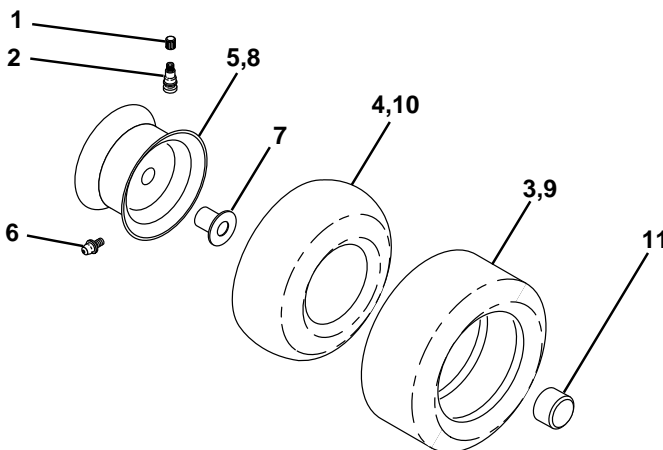

WHEELS & TIRES

KEY NO.	PART NO.	DESCRIPTION
1	532059192	Cap, Tire valve
2	532065139	Stem, Valve
3	532106222	Tire, Front
4	532059904	Tube, Front (Service item only)
5	532138336	Rim assembly, 6" front
6	532124957	Fitting, Grease (Front wheel only)
7	532124959	Bearing, Flange (Front wheel only)
8	532138337	Rim assembly, 8" rear
9	532124635	Tire, Rear
10	532124926	Tube, Rear (Service item only)
11	532175039	Cap, Hub Axle
--	532144334	Sealant, Tire (10 oz. Tube)

NOTE: All component dimensions given in U.S. inches
1 inch = 25.4 mm