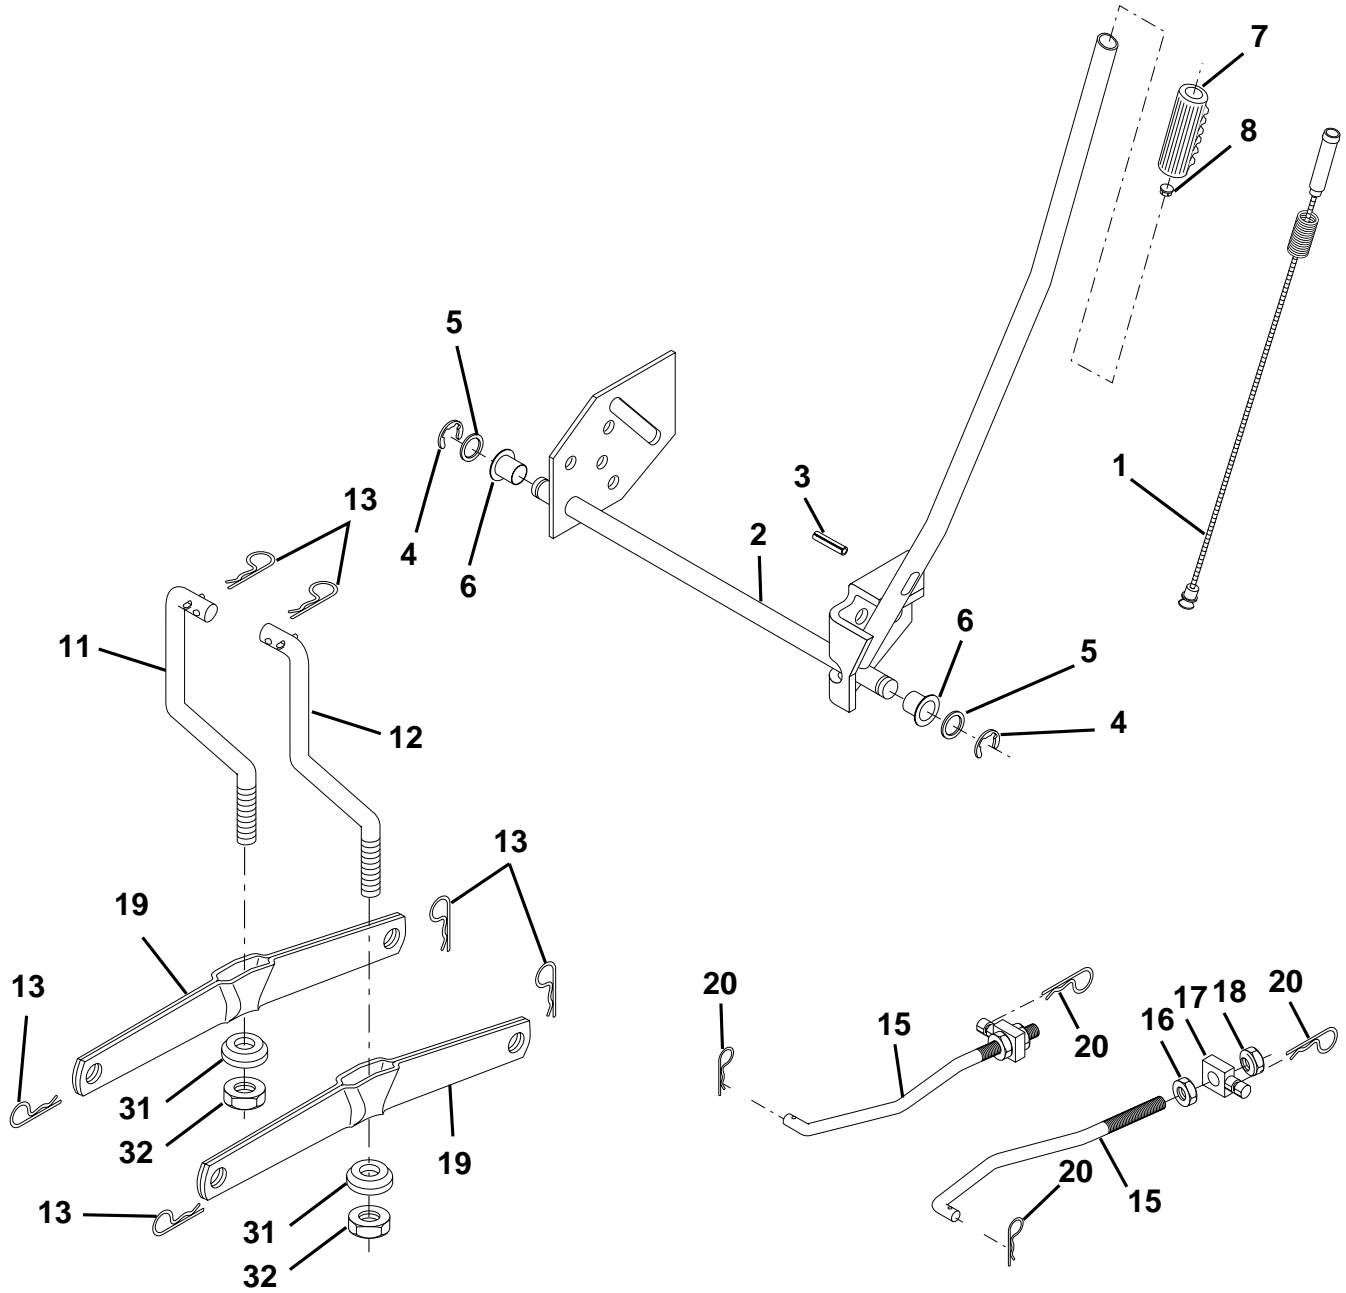

## WHEELS & TIRES

KEY NO.	PART NO.	DESCRIPTION
1	532059192	Cap, Tire valve
2	532065139	Stem, Valve
3	532106222	Tire, Front
4	532059904	Tube, Front (Service item only)
5	532138336	Rim assembly, 6" front
6	532124957	Fitting, Grease (Front wheel only)
7	532124959	Bearing, Flange (Front wheel only)
8	532138337	Rim assembly, 8" rear
9	532124635	Tire, Rear
10	532124926	Tube, Rear (Service item only)
11	532175039	Cap, Hub Axle
--	532144334	Sealant, Tire (10 oz. Tube)

**NOTE:** All component dimensions given in U.S. inches  
1 inch = 25.4 mm

# REPAIR PARTS

TRACTOR - - MODEL NUMBER (LT1238) LT1238B, PRODUCT NO. 954 56 70-24  
MOWER LIFT

# REPAIR PARTS

TRACTOR - - MODEL NUMBER (LT1238) LT1238B, PRODUCT NO. 954 56 70-24  
MOWER LIFT

KEY NO.	PART NO.	DESCRIPTION
1	532159460	Wire Asm Inner/Sprg w/plunger
2	532159471	Shaft Asm Lift RH
3	532105767	Pin Groove 1 500 Zinc
4	812000002	E Ring #5133-62
5	819211621	Washer 21/32 X 1 X 21 Ga
6	532120183	Bearing Nylon Blk 629 Id
7	532109413	Grip Handle Bicycle Matte Blk
8	532124526	Button Plunger Black
11	532139865	Link Lift LH Fixed Length
12	532139866	Link Lift RH Fixed Length
13	532124670	Retainer Spring
15	532173288	Link Front
16	873350800	Nut Jam Hex 1/2-13 Unc
17	<b>532175689</b>	Trunnion
18	873800800	Nut Lockw/Wsh 1/2-13 Unc
19	532139868	Arm Suspension Rear
20	532163552	Retainer, Spring
31	532169865	Bearing Pvt Lift
32	873540600	Nut Crownlock 3/8-24