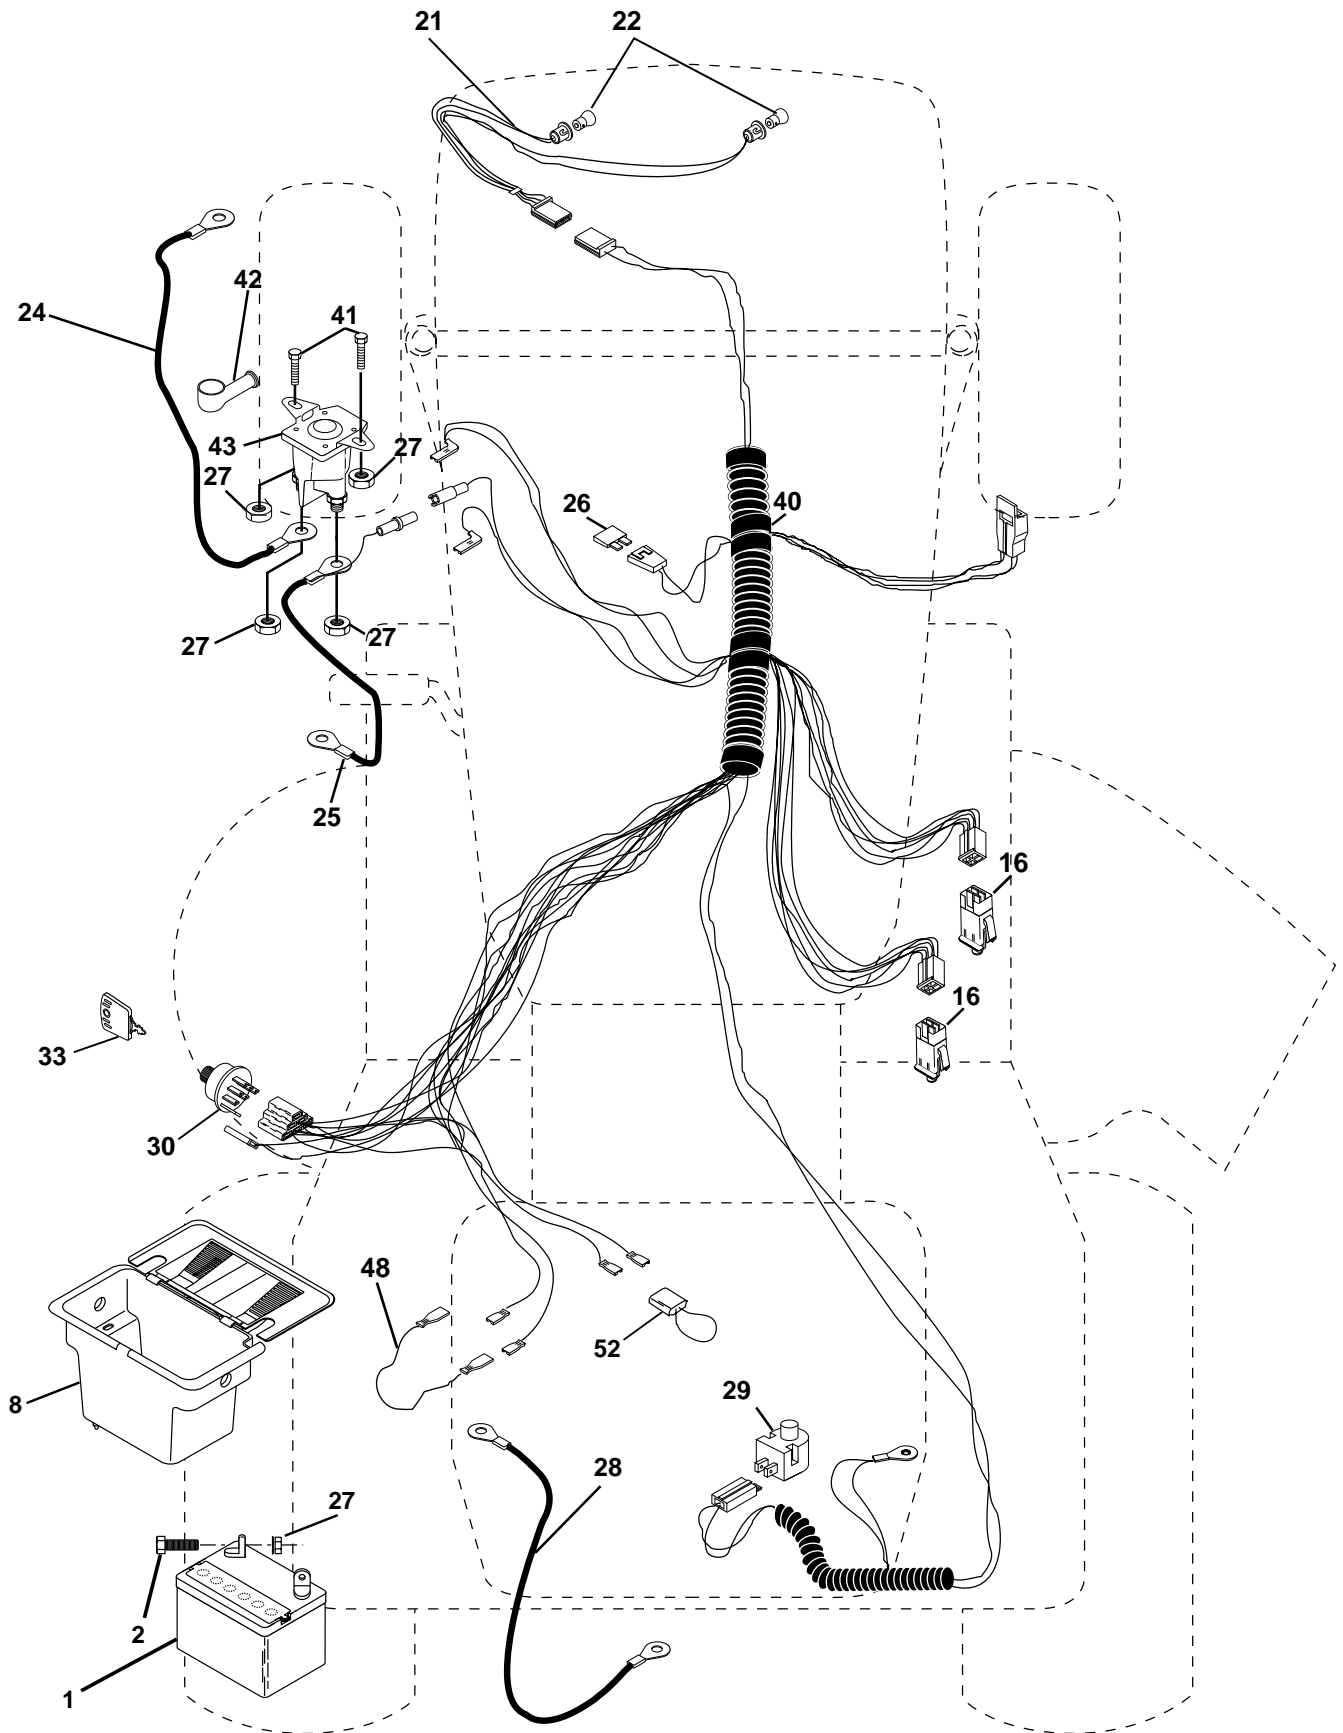

# TRACTOR - - MODEL NUMBER (LT1238) LT1238B, PRODUCT NO. 954 56 70-24 SCHEMATIC

## WIRING INSULATED CLIPS

NOTE: IF WIRING INSULATED CLIPS WERE REMOVED FOR SERVICING OF UNIT, THEY SHOULD BE REPLACED TO PROPERLY SECURE YOUR WIRING.

NON-REMOVABLE CONNECTIONS

REMOVABLE CONNECTIONS

# REPAIR PARTS

TRACTOR - - MODEL NUMBER (LT1238) LT1238B, PRODUCT NO. 954 56 70-24  
ELECTRICAL

# REPAIR PARTS

TRACTOR - - MODEL NUMBER (LT1238) LT1238B, PRODUCT NO. 954 56 70-24  
ELECTRICAL

KEY NO.	PART NO.	DESCRIPTION
1	532144925	Battery 12 Volt 25 Amp
2	874760412	Bolt Hex Hd 1/4-20unc X 3/4
8	532156417	Case Battery Mech Hiinge
16	532153664	Switch Interlock Push-In
21	532166181	Harness Asm Light W/4152j
22	532004152	Bulb Light #1156
24	532124780	Cable Battery 6 Ga 11"red
25	532146147	Cable Battery
26	532175158	Fuse
27	873510400	Nut Keps Hex 1/4-20 Unc
28	532124773	Cable Ground 6 Ga 12"black
29	532121305	Switch Plunger Nc Gray
30	532175566	Switch Ign
33	532140401	Key Ign
40	<b>532178437</b>	Harness Ign
41	871110408	Bolt Blk Fin Hex 1/4-20
42	532131563	Cover Terminal Red
43	<b>532178861</b>	Solenoid
48	532140844	Adapter Ammeter
52	532141940	Protection Wire Loop