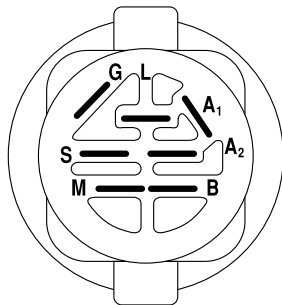

IGNITION SWITCH

POSITION	CIRCUIT	"MAKE"
OFF	M+G+A1	NONE
RUN/LIGHT	B+A1	A2+L
RUN	B+A1	NONE
START	B + S + A1	NONE

WIRING INSULATED CLIPS

NOTE: IF WIRING INSULATED CLIPS WERE REMOVED FOR SERVICING OF UNIT, THEY SHOULD BE REPLACED TO PROPERLY SECURE YOUR WIRING.

NON-REMOVABLE CONNECTIONS

REMOVABLE CONNECTIONS