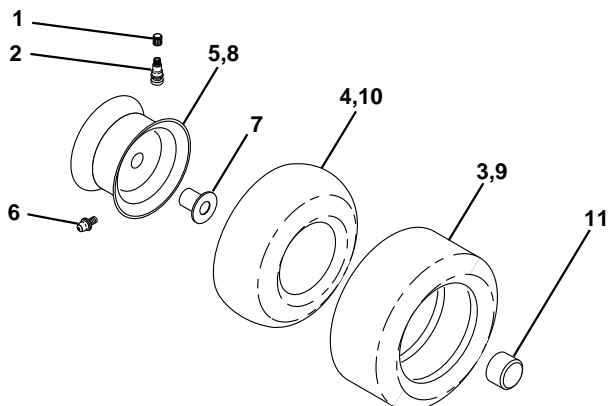

WHEELS & TIRES

KEY NO.	PART NO.	DESCRIPTION
1	532059192	Cap Valve Tire
2	532065139	Stem Valve
3	532106222	Tire F Ts 15 X 6 0 - 6 Service
4	532059904	Tube Front (Service Item Only)
5	532138336	Rim Asm 6"front Silver Service
6	532124957	Fitting Grease (Front Wheel Only)
7	532124959	Bearing Flange (Front Wheel Only)
8	532138337	Rim Asm 8"rear Silver Service
9	532122082	Tire R Ts 20x10-8 C Service
10	532124926	Tube Rear (Service Item Only)
11	532175039	Cap Axle Blk 1 50 X 1 00
--	532144334	Sealant, Tire (10 oz. Tube)

NOTE: All component dimensions given in U.S. inches
1 inch = 25.4 mm