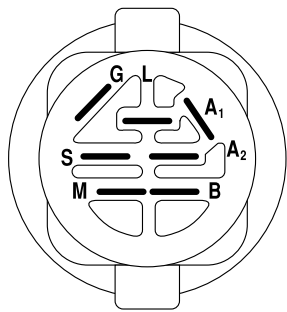

TRACTOR - MODEL NO. YTH130 (HEYTH130L), PRODUCT NO. 954 17 00-26 SCHEMATIC

IGNITION SWITCH

POSITION	CIRCUIT	"MAKE"
OFF	M+G+A1	NONE
RUN/LIGHT	B+A1	A2+L
RUN	B+A1	NONE
START	B + S + A1	NONE

NOTE
YOUR TRACTOR IS EQUIPPED WITH A SPECIAL ALTERNATOR SYSTEM. THE LIGHTS ARE NOT CONNECTED TO THE BATTERY, BUT HAVE THEIR OWN ELECTRICAL SOURCE. BECAUSE OF THIS, THE BRIGHTNESS OF THE LIGHTS WILL CHANGE WITH ENGINE SPEED. AT IDLE THE LIGHTS WILL DIM. AS THE ENGINE IS SPEEDED UP, THE LIGHTS WILL BECOME THEIR BRIGHTEST.

WIRING INSULATED CLIPS

NOTE: IF WIRING INSULATED CLIPS WERE REMOVED FOR SERVICING OF UNIT, THEY SHOULD BE REPLACED TO PROPERLY SECURE YOUR WIRING.