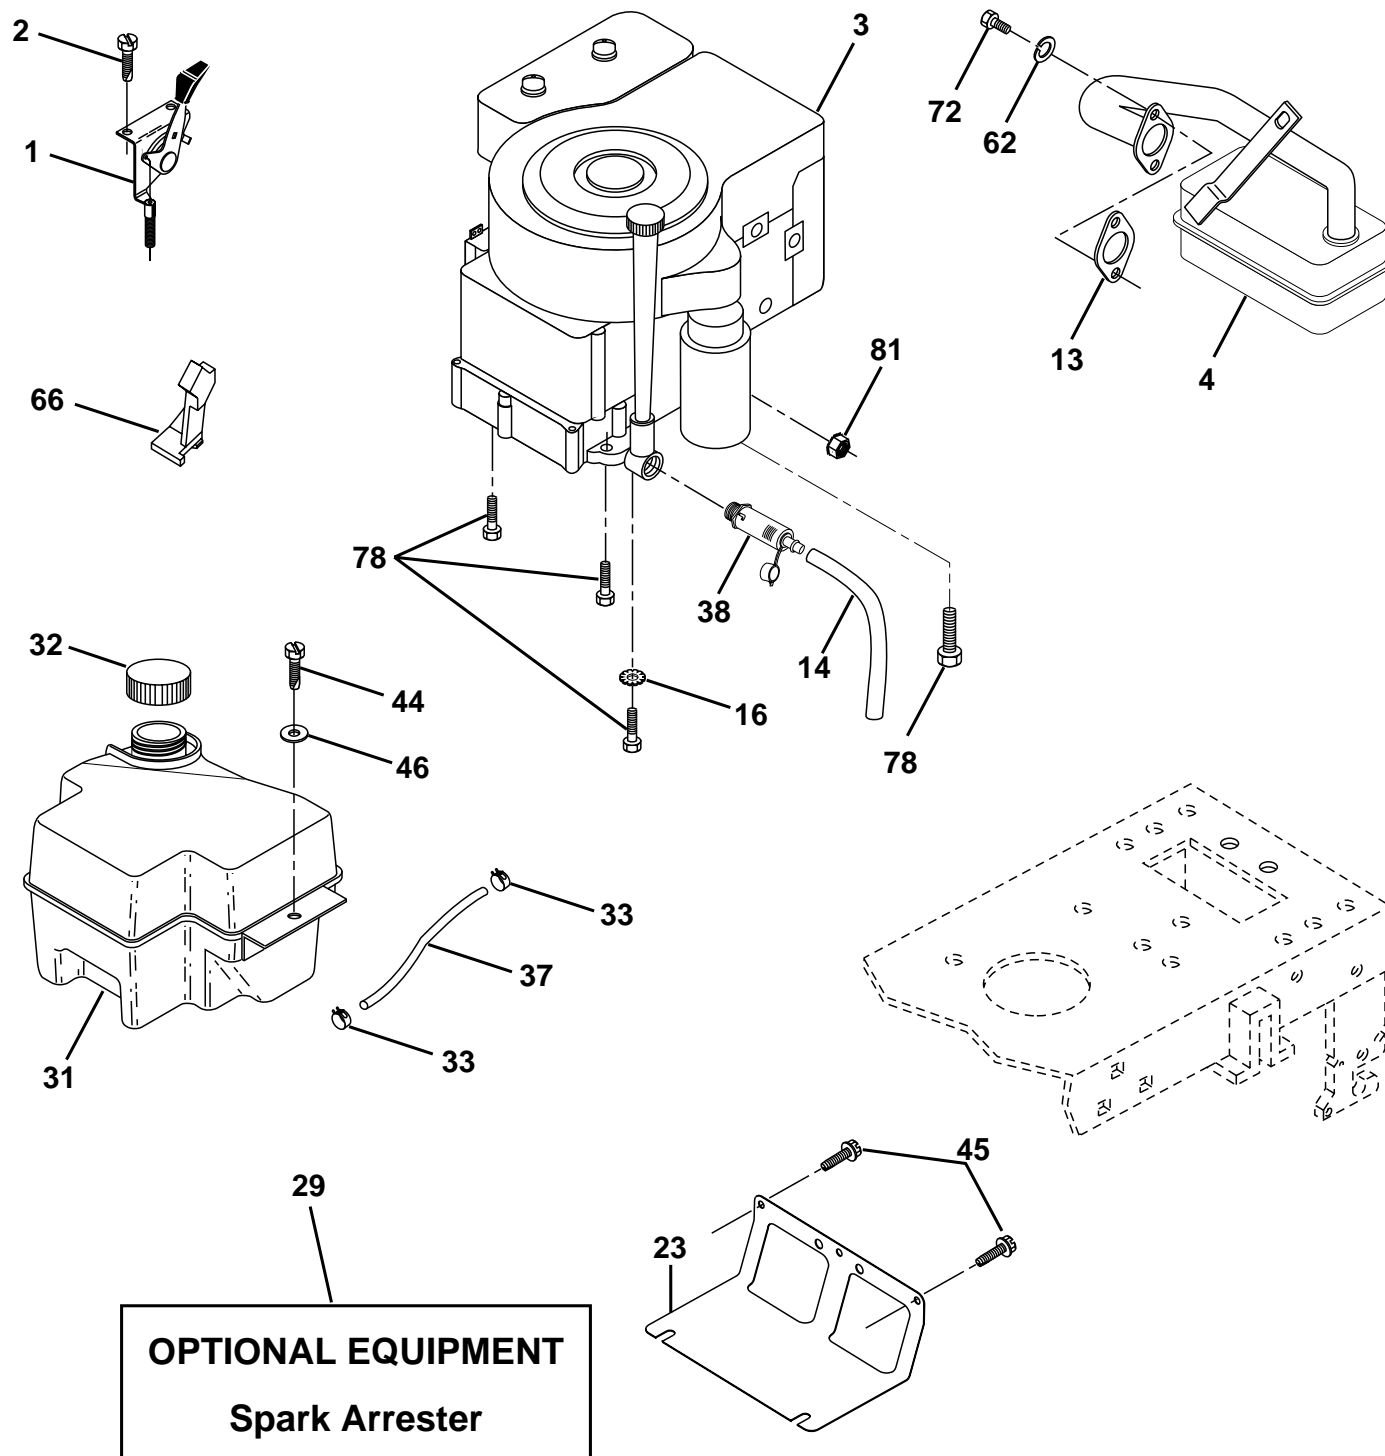

REPAIR PARTS

TRACTOR - MODEL NO. YTH130 (HEYTH130L), PRODUCT NO. 954 17 00-26
ENGINE

REPAIR PARTS

TRACTOR - MODEL NO. YTH130 (HEYTH130L), PRODUCT NO. 954 17 00-26
ENGINE

KEY NO.	PART NO.	DESCRIPTION
1	532170865	Control Th/ch Flag
2	817720410	Screw Hex Thd Cut 1/4-20x5/8 T
3	-----	Engine B&S Model No. 28R707 (Order Parts From Engine Manufacturer)
4	532137348	Muffler LT B&S 12/12.5/13HP
13	532165291	Gasket Eng 1 313 Id Tin Plated
14	532148456	Tube Drain Oil Easy
16	811050600	Washer Lock Ext Tooth 3/8
23	532169837	Shield Browning/Debris Guard
29	532137180	Kit Spark Arrestor (Flat Scrn)
31	532174642	Tank Fuel Front 2 00
32	532140527	Cap Asm Fuel W/sym Vented
33	532123487	Clamp Hose Black
37	532137040	Line Fuel 20"
38	532148315	Plug Drain Oil Easy
44	817670412	Screw Hexwsh Thdrol 1/4-20x3/4
45	817000612	Screw Hex Wsh Thdr 3/8-16 x 3/4
46	819091416	Washer 9/32 X 7/8 X 16 Ga
62	810040500	Washer Lock Hvy Hlcl Spr 5/16
66	532127951	Stop Throttle 3000 RPM
72	871070512	Screw Hexhd Cap 5/16-18x 3/4
78	817060620	Screw 3/8-16x1-1/4 Smgml Tap/R
81	873510400	Nut Keps Hex 1/4-20 Starter Nut

NOTE: All component dimensions given in U.S. inches
1 inch = 25.4 mm