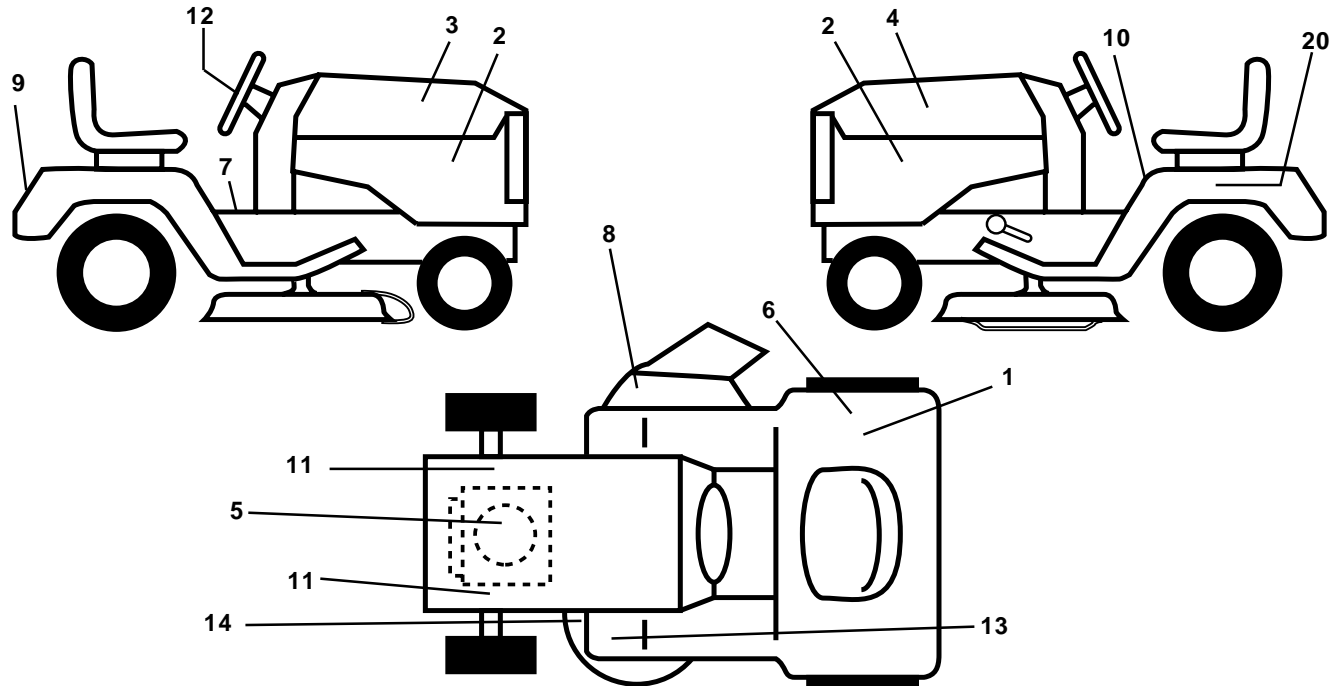

REPAIR PARTS

TRACTOR - MODEL NO. YTH130 (HEYTH130L), PRODUCT NO. 954 17 00-26
DECALS

KEY NO.	PART NO.	DESCRIPTION	KEY NO.	PART NO.	DESCRIPTION
1	532126187	Decal 100 DBA	13	532159737	Decal Brake/Clutch Symbol LT
2	532159713	Decal Panel Side B&S Logo	14	532160396	Decal V-Belt Schematic
3	532151478	Decal Hood RH	20	532145005	Decal Bat Dan/Psn
4	532151480	Decal Hood LH	--	532162598	Decal Drawbar Load Limit
5	532170848	Decal HP Engine	--	532169210	Decal By-Pass Lt Hydro
6	532145437	Decal Euro Stand CE	--	532171284	Pad Footrest LH STLT
7	532140837	Decal Saddle Brake	--	532171285	Pad Footrest RH STLT
8	532145494	Decal Mower Cutfinger Symbol	--	532138311	Decal Handle Lft Height Adjust
9	532150617	Decal Fender Husq	--	532176105	Manual Operator's (Euro.)
10	532145498	Decal Read Owner's Manual Syms.	--	532176106	Manual Operator's (Scan.)
11	532159736	Decal Chassis Hot Muffler	Available accessories not included with tractor:		
12	532170564	Decal Wheel Steering	--	CE42	Grass Catcher
			--	MK420	Mulch Kit w/Blades