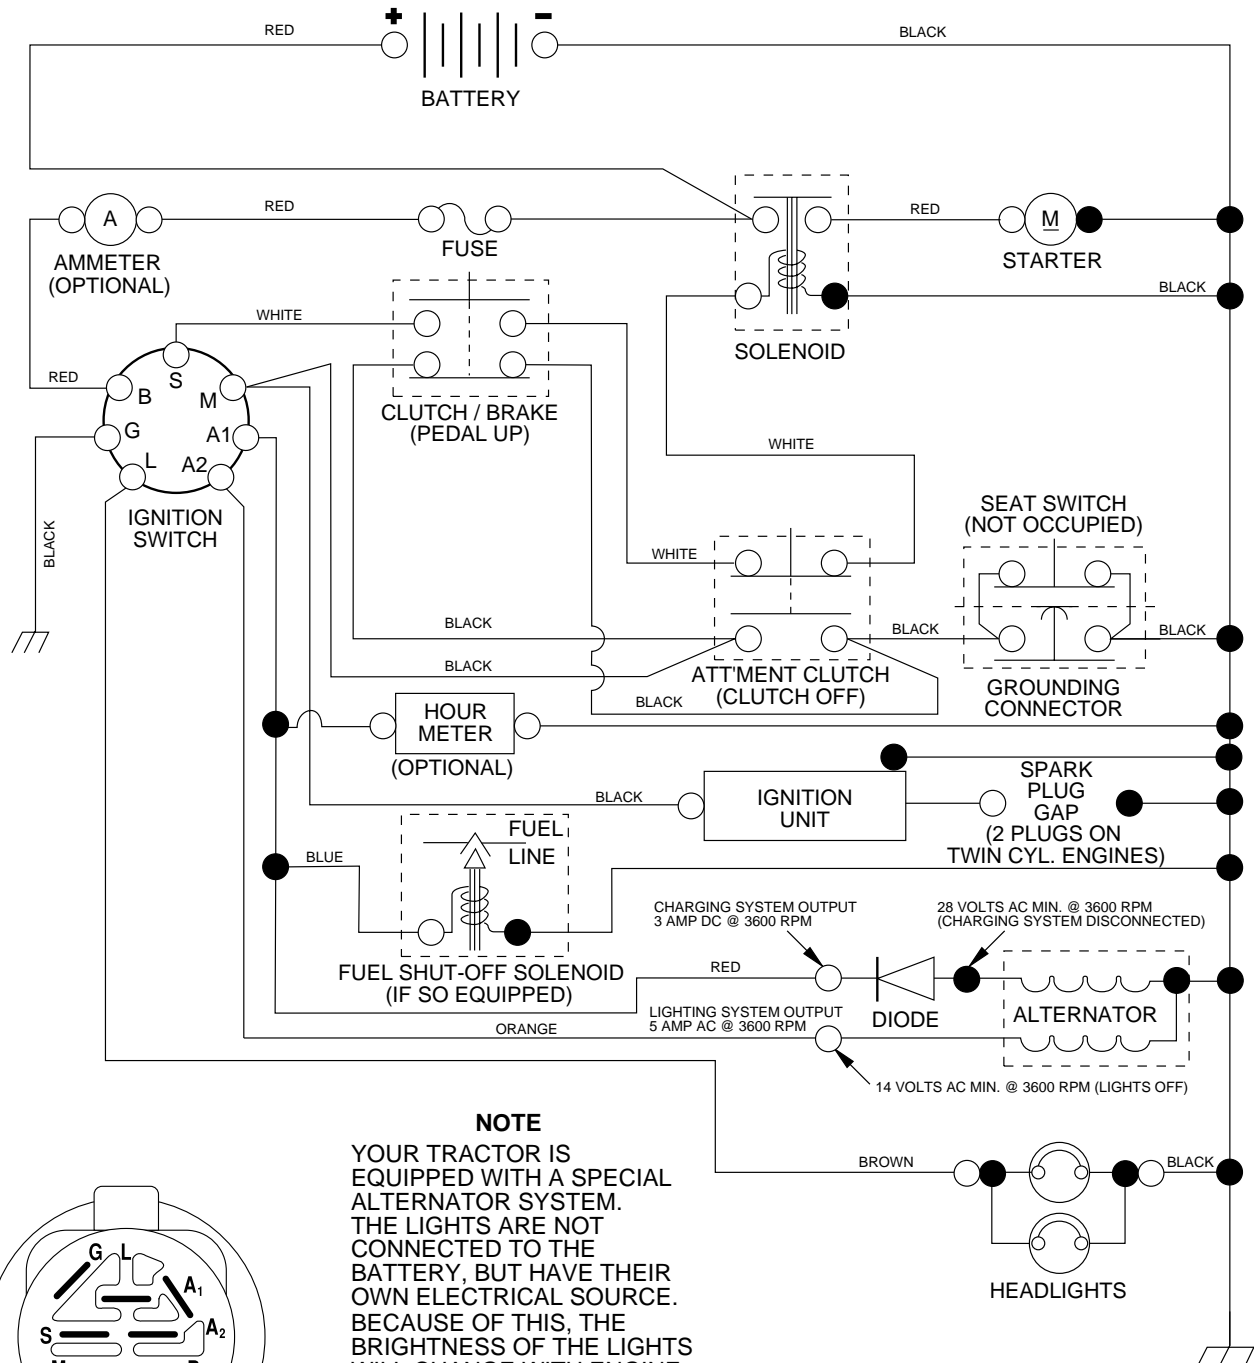

TRACTOR - MODEL NO. YTH130 (HEYTH130L), PRODUCT NO. 954 17 00-26 SCHEMATIC

IGNITION SWITCH

POSITION	CIRCUIT	"MAKE"
OFF	M+G+A1	NONE
RUN/LIGHT	B+A1	A2+L
RUN	B+A1	NONE
START	B + S + A1	NONE

NOTE
YOUR TRACTOR IS EQUIPPED WITH A SPECIAL ALTERNATOR SYSTEM. THE LIGHTS ARE NOT CONNECTED TO THE BATTERY, BUT HAVE THEIR OWN ELECTRICAL SOURCE. BECAUSE OF THIS, THE BRIGHTNESS OF THE LIGHTS WILL CHANGE WITH ENGINE SPEED. AT IDLE THE LIGHTS WILL DIM. AS THE ENGINE IS SPEEDED UP, THE LIGHTS WILL BECOME THEIR BRIGHTEST.

WIRING INSULATED CLIPS

NOTE: IF WIRING INSULATED CLIPS WERE REMOVED FOR SERVICING OF UNIT, THEY SHOULD BE REPLACED TO PROPERLY SECURE YOUR WIRING.