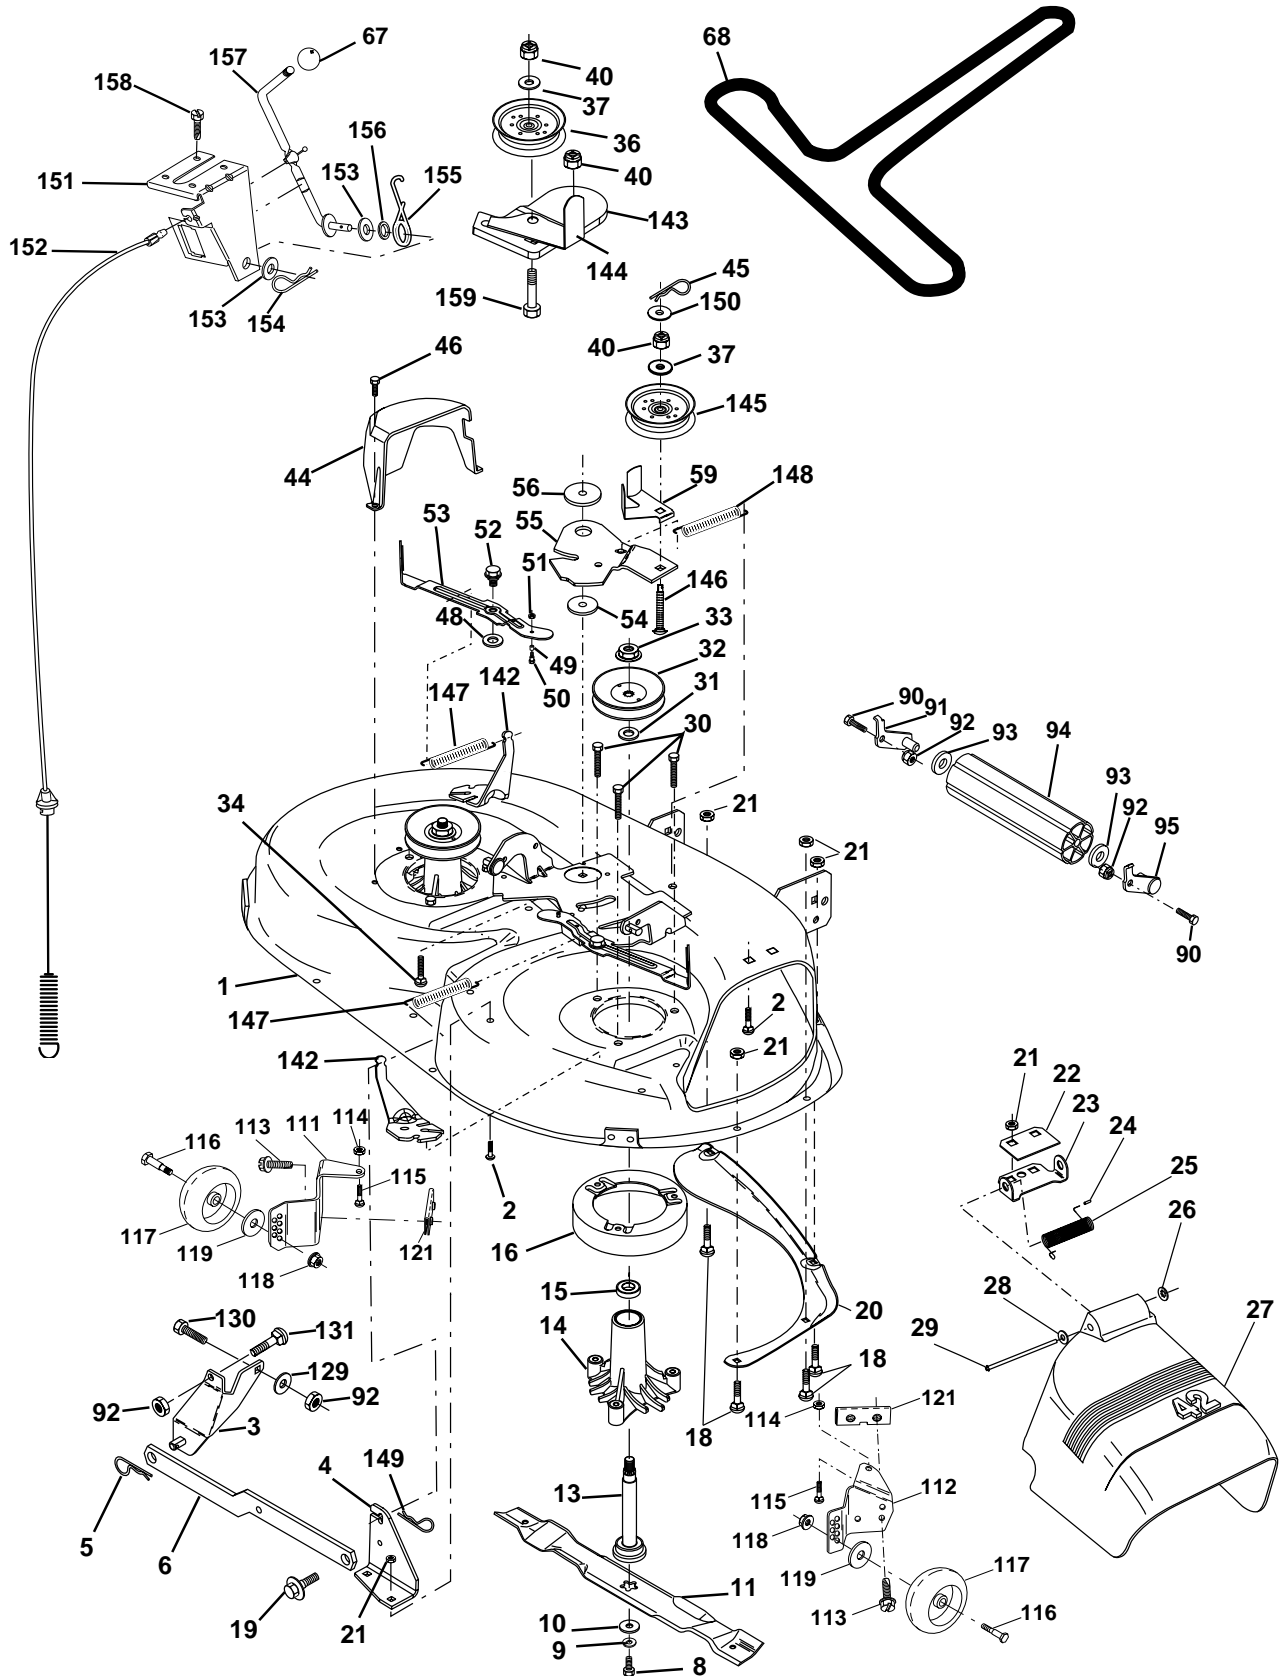

REPAIR PARTS

TRACTOR - MODEL NO. YTH130 (HEYTH130L), PRODUCT NO. 954 17 00-26
MOWER DECK

REPAIR PARTS

**TRACTOR - MODEL NO. YTH130 (HEYTH130L), PRODUCT NO. 954 17 00-26
MOWER DECK**

KEY NO.	PART NO.	DESCRIPTION	KEY NO.	PART NO.	DESCRIPTION
1	532165892	Deck Asm MWR 42"weldment	68	532144959	V-Belt Mower 42"
2	872140506	Bolt Rdhd Sqnk 5/16-18unc X3/4	90	817490612	Screw Thdrol 3/8-16 x 3/4
3	532138017	Bracket Asm Fr Sway Bar 38/42	91	532175747	Bracket Asm Noseroller LH
4	532165460	Bracket Asm Deck 42"sway Bar	92	873800600	Nut Lock Hex W/Ins 3/8-16 Unc
5	532124670	Retainer Spring	93	819171416	Washer 17/32 x 7/8 x 16 Ga.
6	532130832	Arm Suspension Rear	94	532132264	Roller Nose 38 & 42
8	532850857	Bolt 3/8 - 24 X 1.25 Gr 8	95	532175746	Bracket Asm Noseroller RH
9	810030600	Washer Lock Hvy 3/8	111	532155197	Bracket Wheel Gauge LH 42" Deck
10	532140296	Washer Hard Blade Mower Vented	112	532155198	Bracket Gauge Wheel RH 42" Deck
11	532138498	Blade Mower 42"	113	817060514	Screw 5/16-18
13	532137645	Shaft Asm W/lower Bearing	114	873510500	Nut Keps 5/16-18 UNC
14	532174358	Housing Mandrel	115	872110504	Bolt Carriage 5/16-UNC x 1/2
15	532110485	Bearing Ball Mandrel	116	532124842	Bolt Shoulder
16	532174493	Stripper Mower Vented	117	532165746	Wheel Gauge
18	872140505	Bolt Rdhd Sqnk 5/16-18 X 5/8	118	873930600	Nut Centerlock 3/8-16 UNC
19	532132827	Bolt Shoulder	119	819121414	Washer 3/8 x 7/8 x 14 Ga.
20	532159770	Baffle Vortex 42	121	532143723	Bracket Extruded Guage Wheel
21	873680500	Nut Crownlock 5/16-18 UNC	129	819131312	Washer 13/32 x 13/16 x 12 Ga.
22	532134753	Stiffener Bracket 42"deck	130	874780616	Bolt Fin Hex 3/8-16 UNC x 1 Gr. 5
23	532131267	Bracket Deflector Mower 42"	131	872140608	Bolt Rdhd Sqnk 3/8-16 x 1
24	532105304	Cap Sleeve 80x 112 Blk Mower	142	532165890	Arm Spring Brake Mower
25	532123713	Spring Torsion Deflector 2 52	143	532157109	Bracket Arm Idler 42"
26	532110452	Nut Push Phos & Oil	144	532158634	Keeper Belt 42" Clutch Idler
27	532171859	Shield Deflector Mower 42" Blk	145	532165888	Pulley Idler Flat
28	819111016	Washer 11/32 X 5/8 X 16 Ga	146	532171977	Bolt Carriage Idler
29	532131491	Rod Hinge 42"6 75 Wlg	147	532131335	Spring Extension
30	532157722	Screw Thd Rolling Washer Head	148	532169022	Spring Return Idler
31	532129963	Washer Spacer Mower Vented	149	532165898	Retainer Spring Yellow
32	532153535	Pulley Mandrel 42"	150	819091216	Washer 9/32 x 3/4 x 16 Ga.
33	532137266	Nut 9/16 Toplock Fing Oil Dip	151	532169670	Bracket Clutch Cable
34	872110614	Bolt Rdhd 3/8-16uncx1-3/4 Gr5	152	532169676	Clutch Cable 42"
36	532131494	Pulley Idler Flat 3 060	153	532169674	Washer Flat 3/8" Type B
37	819131316	Washer 13/32 X 13/16 X 16	154	532169675	Spring Retainer
40	873680600	Nut Crownlock 3/8-16 UNC	155	532169671	Spring Retention Lvr Cltch Cab
44	532140088	Guard Mandrel LH Black	156	532169672	Spacer Clutch Cable
45	532124788	Spring Retainer 1" Zinc/cad	157	532169669	Rod Clutch Cable 3/8"
46	532137729	Screw Hex Thd Cut 1/4-20x5/8 T	158	817720410	Screw Hex Thd Cut 1/4-20 x 5/8
48	532133944	Washer Hardened Smaller	159	872140614	Bolt Rdhd Sqn 3/8-16 Unc x 1-3/4
49	532174284	Roller Asm Cam Follower	--	532174357	Mandrel Asm Service (Includes Key Nos. 13-15)
50	532131340	Bolt Shldr 10-24 Zinc Gr 5 42"	--	532171491	Deck Serv 42" HP S Bar Mult-Lang (Standard Deck - Order noseroller and gauge wheel components separately Key Nos. 90-95 and 111-120)
51	532069180	Nut Lock #10-24 Unc			
52	532139888	Bolt Shoulder 5/16-18 Unc Blkz			
53	532131845	Arm Asm Pad Brake			
54	532133943	Washer Hardened			
55	532155046	Arm Idler 42"mower LT/YT			
56	532165723	Spacer Retainer Mower			
59	532141043	Guard TUV Idler			
67	532106932	Knob Rd 3/8-16 Plstc Thds Blk