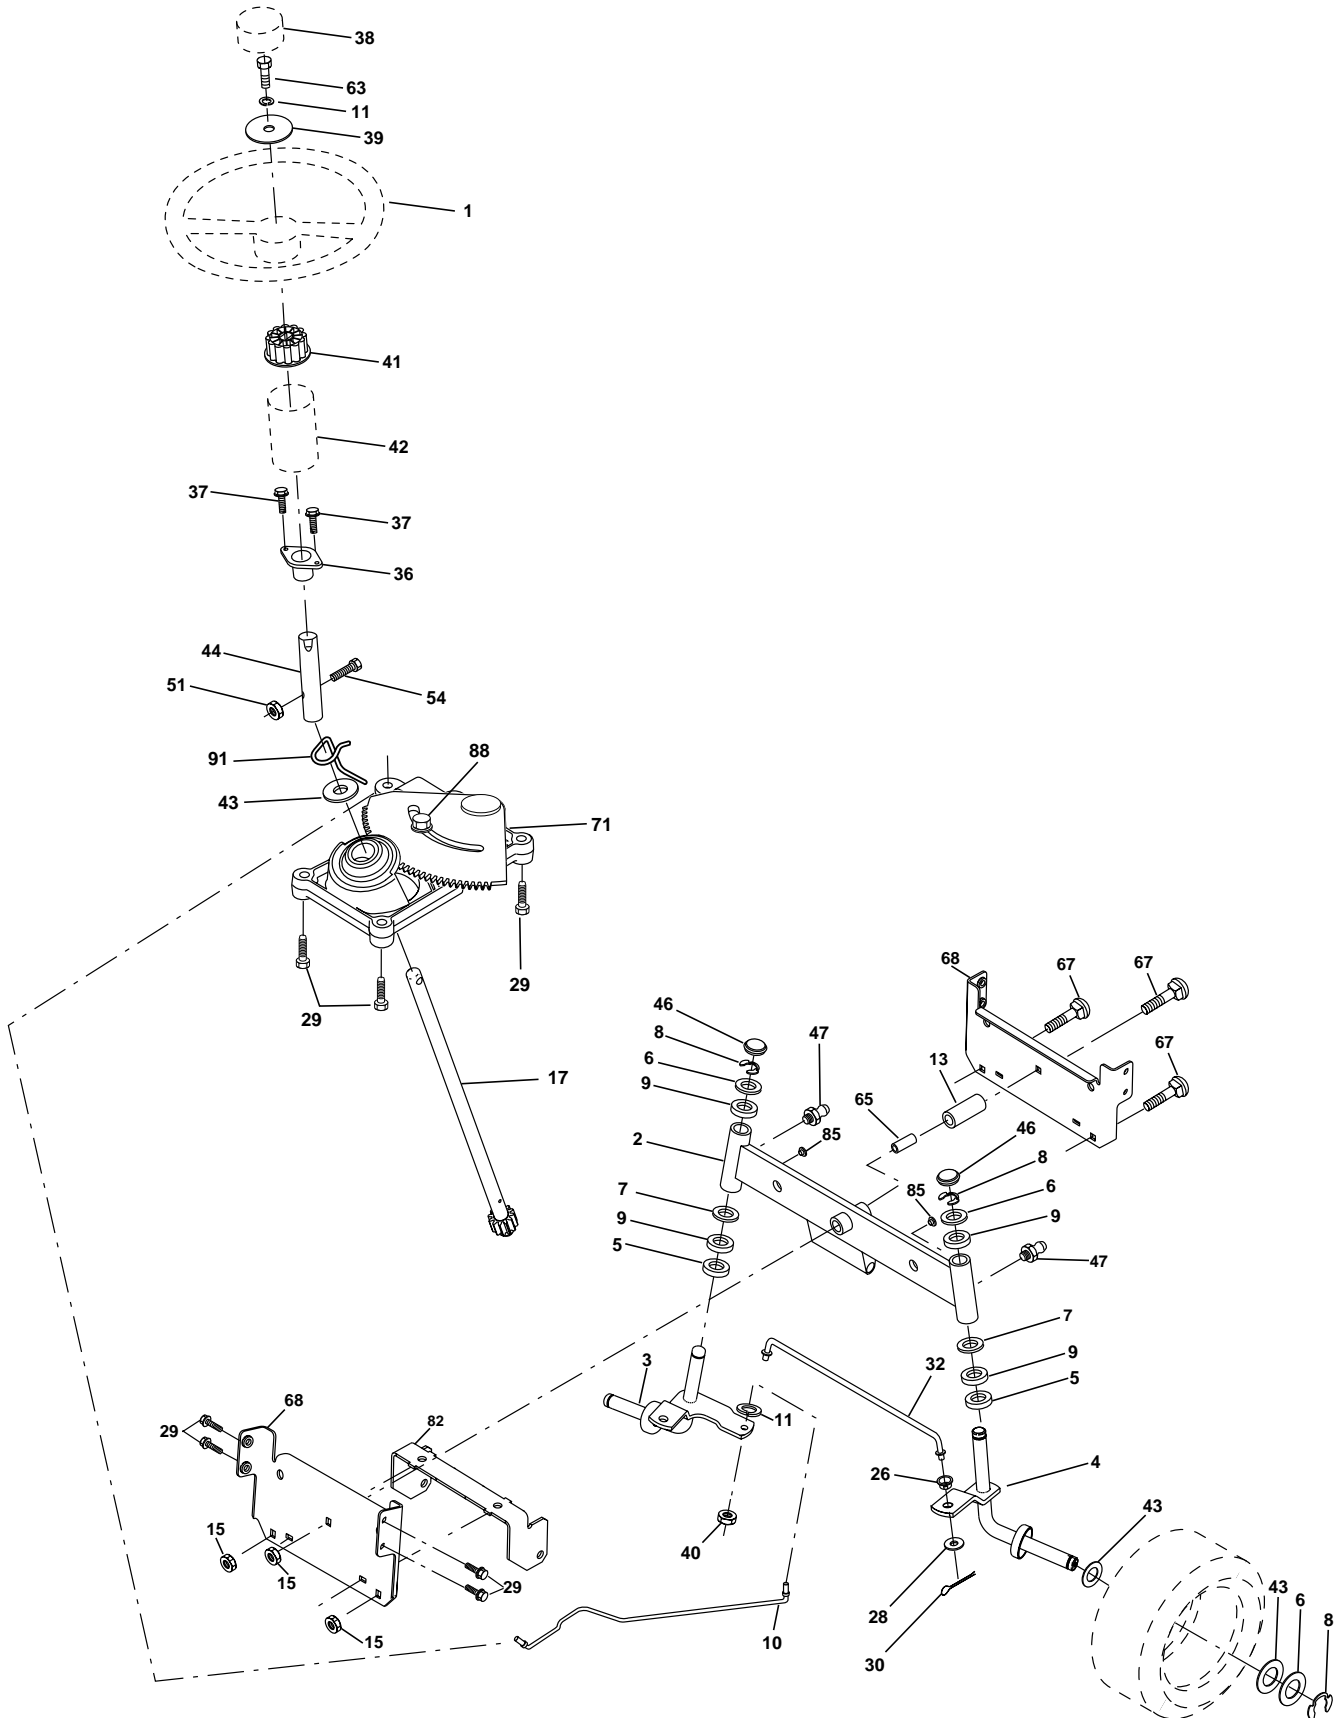

REPAIR PARTS

TRACTOR - MODEL NO. YTH130 (HEYTH130L), PRODUCT NO. 954 17 00-26
STEERING ASSEMBLY

REPAIR PARTS

TRACTOR - MODEL NO. YTH130 (HEYTH130L), PRODUCT NO. 954 17 00-26
STEERING ASSEMBLY

KEY NO.	PART NO.	DESCRIPTION
1	532166627	Wheel Steering
2	532154427	Axle Asm STMP Dropped STL
3	532169840	Spindle Asm LH
4	532169839	Spindle Asm RH
5	532124931	Bearing Race Thrust Harden
6	532121748	Washer 25/32 X 1-5/8 X 16 Ga
7	819272016	Washer 27/32 X 1-1/4 X 16 Ga
8	812000029	Ring Klip #t5304-75
9	532124937	Bearing Col Strg Blk
10	532175121	Link Drag
11	810040600	Washer Lock Hvy Hlcl Spr 3/8
13	532136518	Spacer Brg Axle Front
15	532145212	Nut Hexflange Lock
17	532177876	Shaft Asm Strg
26	532126847	Bushing Link Drag Blk LR
28	819131416	Washer 13/32 X 7/8 X 16 Ga
29	817060612	Screw 3/8-16x3/4
30	876020412	Pin Cotter 1/8 X 3/4 Cad
32	532130465	Rod Tie Wire Form 19 75 Mech
36	532155099	Bushing Strg
37	532152927	Screw
38	532166626	Insert Cap Strg Wh
39	819132411	Washer 13/32 X 1-1/20 x 11 Ga
41	532159945	Adaptor Wheel Strg
42	532169634	Boot Steering Shaft
43	532121749	Washer 25/32 X 1 1/4 X 16 Ga
44	532153720	Extension Steering Shaft LR/LT
46	532121232	Cap Spindle Fr Top Blk
47	532124836	Fitting Grease
51	873800500	Nut Lock Hex w/Ins 5/16-18
54	874780520	Bolt Fin Hex 5/16-18 Unc x 1-1/4
63	874780616	Bolt Fin Hex 3/8-16unc x 1 Gr. 5
65	532160367	Spacer Brace Axle
67	872140618	Bolt Rdhd Sqnk 3/8-16 x 2-1/4
68	532169827	Axle, Brace
71	532175146	Steering Asm
82	532169835	Bracket Susp Chassis Front
85	532133835	Fastner Christmas Tree
88	532175118	Screw 7/16-20
91	532175553	Clip Steering

NOTE: All component dimensions given in U.S. inches.
1 inch = 25.4 mm.