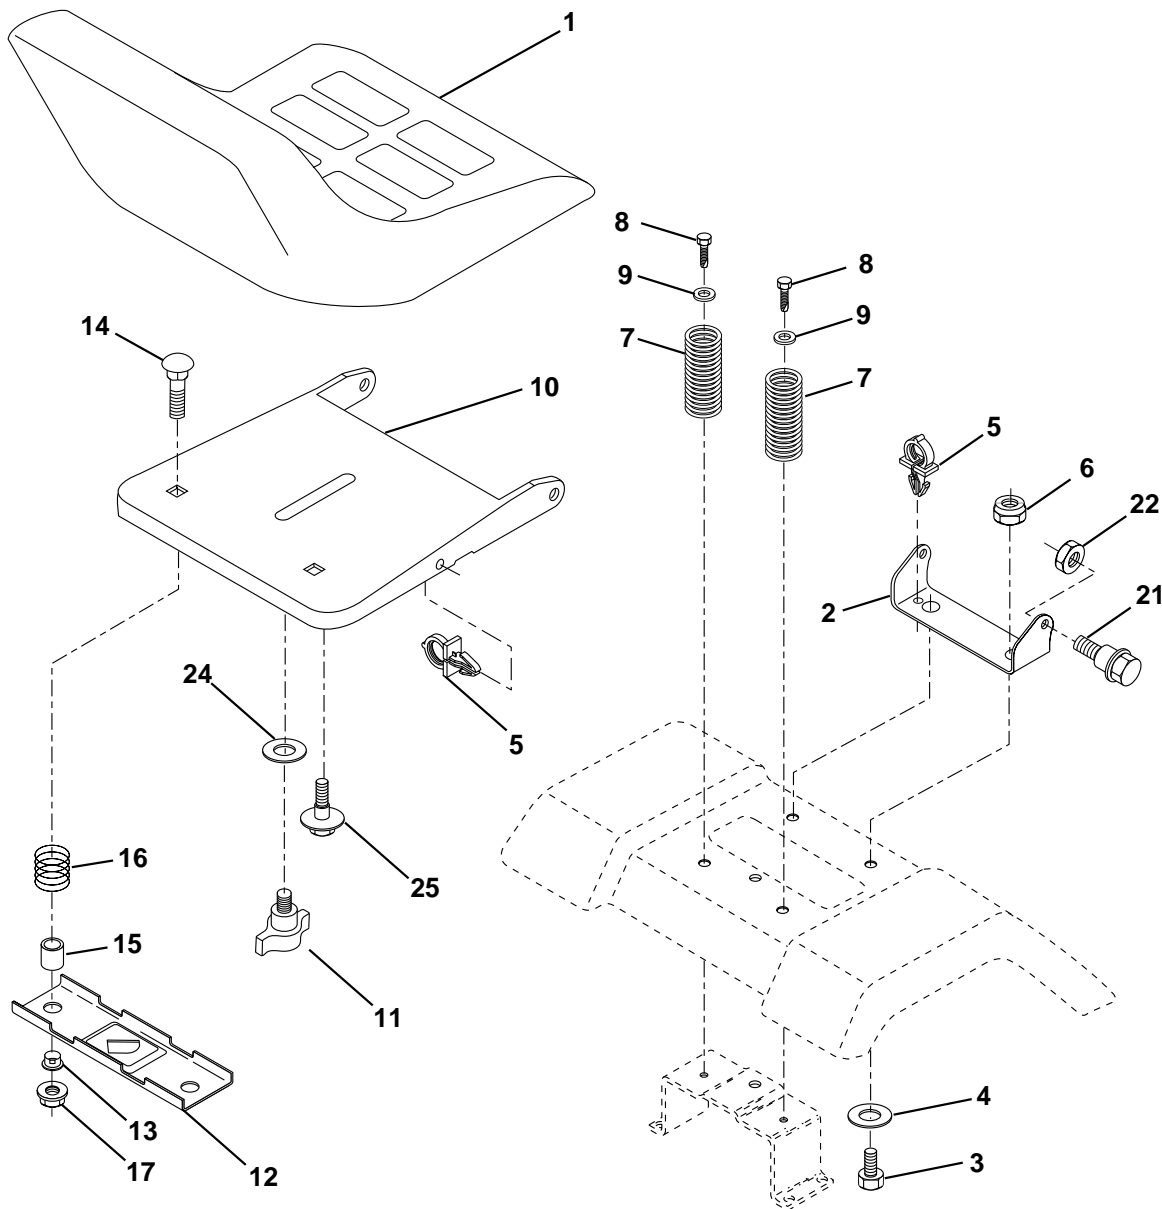

REPAIR PARTS

TRACTOR - MODEL NO. YTH130 (HEYTH130L), PRODUCT NO. 954 17 00-26
SEAT ASSEMBLY

KEY NO.	PART NO.	DESCRIPTION
1	532140839	Seat
2	532140551	Bracket Pivot Seat 8 720
3	871110616	Bolt Fin Hex 3/8-16unc X 1
4	819131610	Washer 13/32 X 1 X 10 Ga
5	532145006	Clip Push-In
6	873800600	Nut Hex w/Ins. 3/8-16 Unc
7	532124181	Spring Seat Cprsn 2 250 Blk Zi
8	817000616	Screw 3/8-16 X 1-1/2 Smgml Tap/R Z
9	819131614	Washer 13/32 X 1 X 14 Ga.
10	532174894	Pan Seat
11	532166369	Knob Seat Adj. Wingnut
12	532121246	Bracket Mounting Switch

KEY NO.	PART NO.	DESCRIPTION
13	532121248	Bushing Snap Blk Nyl 50 Id
14	872050412	Bolt Rdhd Sqnk 1/4-20x1-1/2
15	532134300	Spacer Split 28x 96 Yel Zinc
16	532121250	Spring Cprsn 1 27 Blk Pnt
17	532123976	Nut Lock 1/4 Lge Flg Gr 5 Zinc
21	532171852	Bolt Shoulder 5/16-18 Unc-2a Blk DA
22	873800500	Nut Hex Lock W/Ins 5/16-18
24	819171612	Washer 17/32 X 1 X 12 Ga.
25	532127018	Bolt Shoulder 5/16-18 X 62

NOTE: All component dimensions given in U.S. inches.
1 inch = 25.4 mm