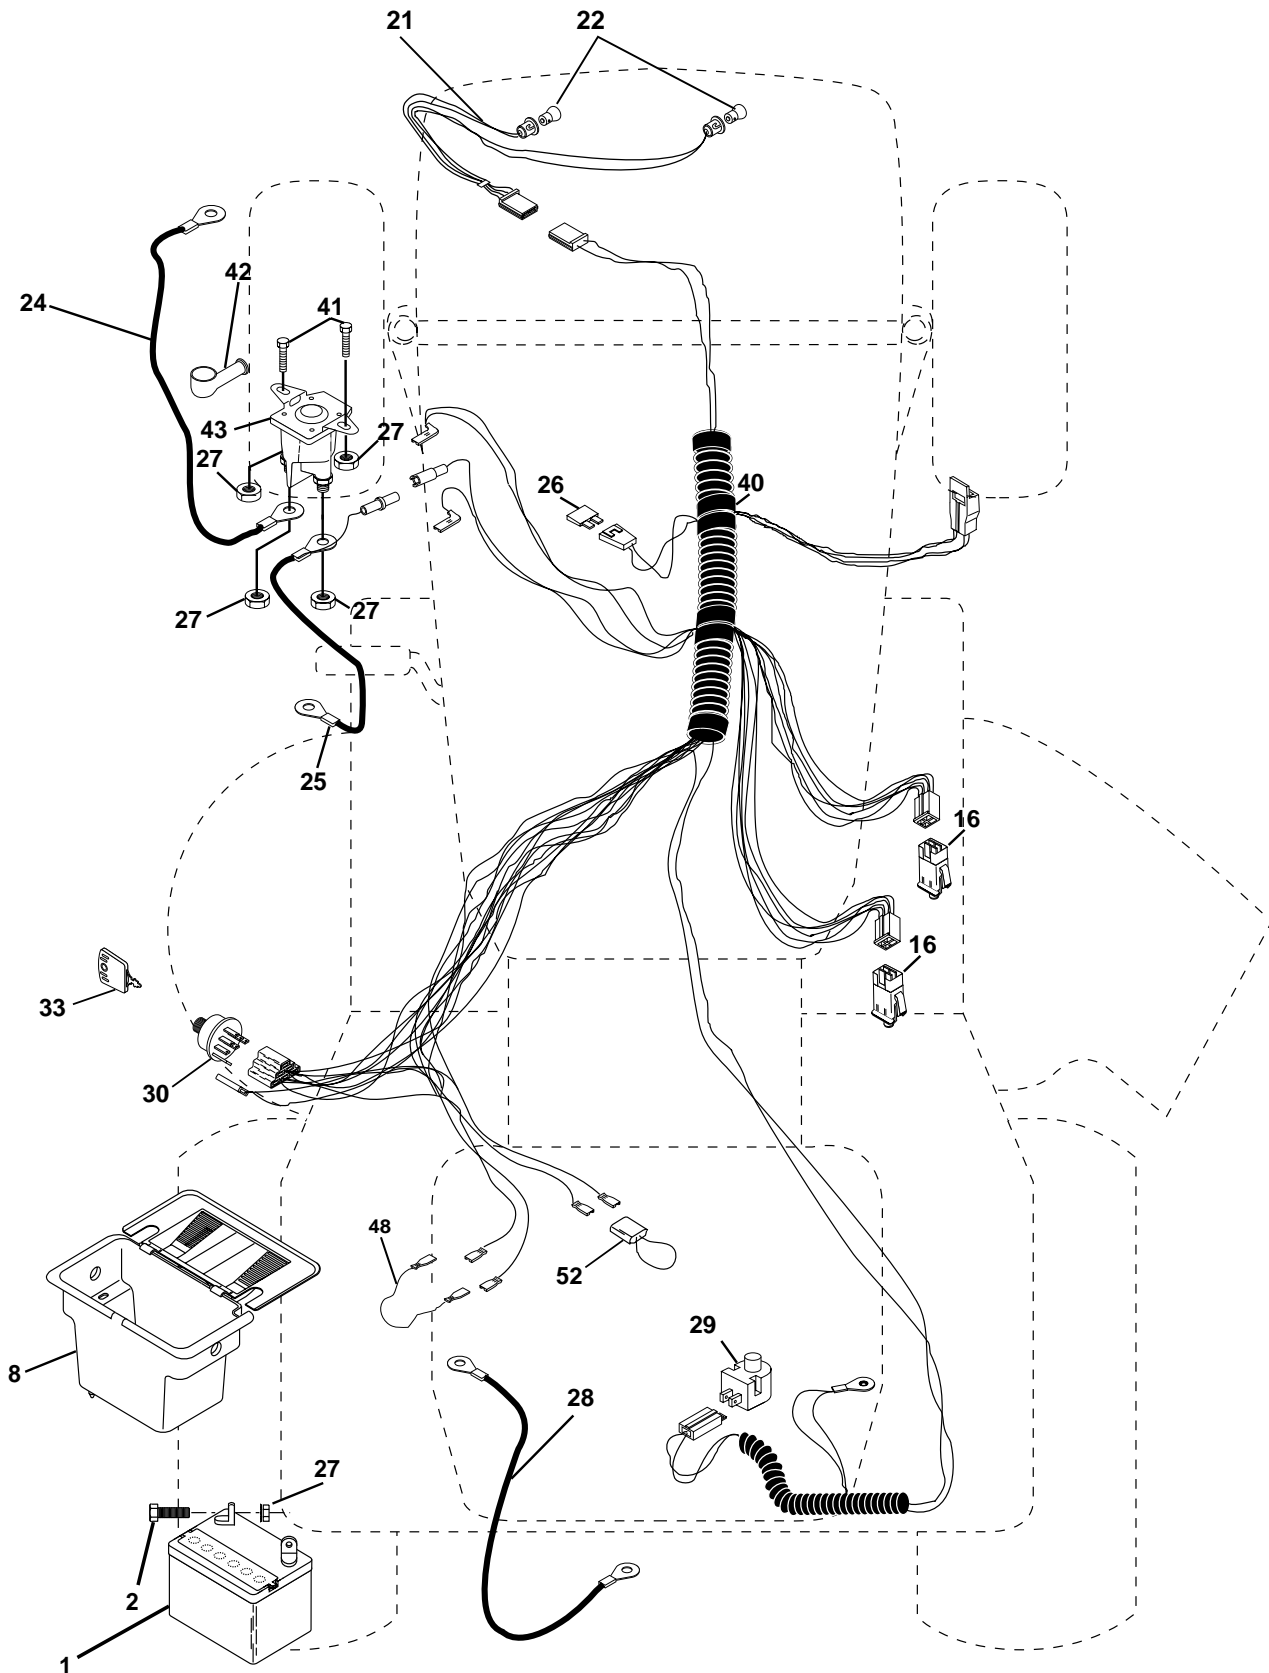

# YTH130

**Spare parts**  
**Ersatzteile**  
**Pièces détachées**  
**Reserve onderdelen**  
**Repuestos**  
**Reservdelar**

# REPAIR PARTS

TRACTOR - MODEL NO. YTH130 (HEYTH130L), PRODUCT NO. 954 17 00-26  
ELECTRICAL

# REPAIR PARTS

TRACTOR - MODEL NO. YTH130 (HEYTH130L), PRODUCT NO. 954 17 00-26  
ELECTRICAL

KEY NO.	PART NO.	DESCRIPTION
1	532144925	Battery 12 Volt 25 AMP
2	874760412	Bolt Hex Hd 1/4-20unc X 3/4
8	532156417	Case Battery Mech Hinge
16	532153664	Switch Interlock Push-In
21	532166181	Harness Asm Light W/4152j
22	532004152	Bulb Light #1156
24	<b>532004799</b>	Cable Battery 6 Ga 11" red
25	532146147	Cable Battery 6 Ga 44" red w/16 wire
26	532175158	Fuse 20 AMP
27	873510400	Nut Keps Hex 1/4-20 UNC
28	<b>532004207</b>	Cable Ground 6 Ga 12" black
29	532121305	Switch Plunger Nc Gray
30	532175566	Switch Ign
33	532140401	Key Ign Molded Generic
40	<b>532178437</b>	Harness Ign.
41	871110408	Bolt Blk Fin Hex 1/4 - 20 x 1/2
42	532131563	Cover Terminal Red
43	532175141	Solenoid
48	532140844	Adapter Ammeter Rectangular
52	532141940	Protection Wire Loop

**NOTE:** All component dimensions given in U.S. inches.  
1 inch = 25.4 mm.