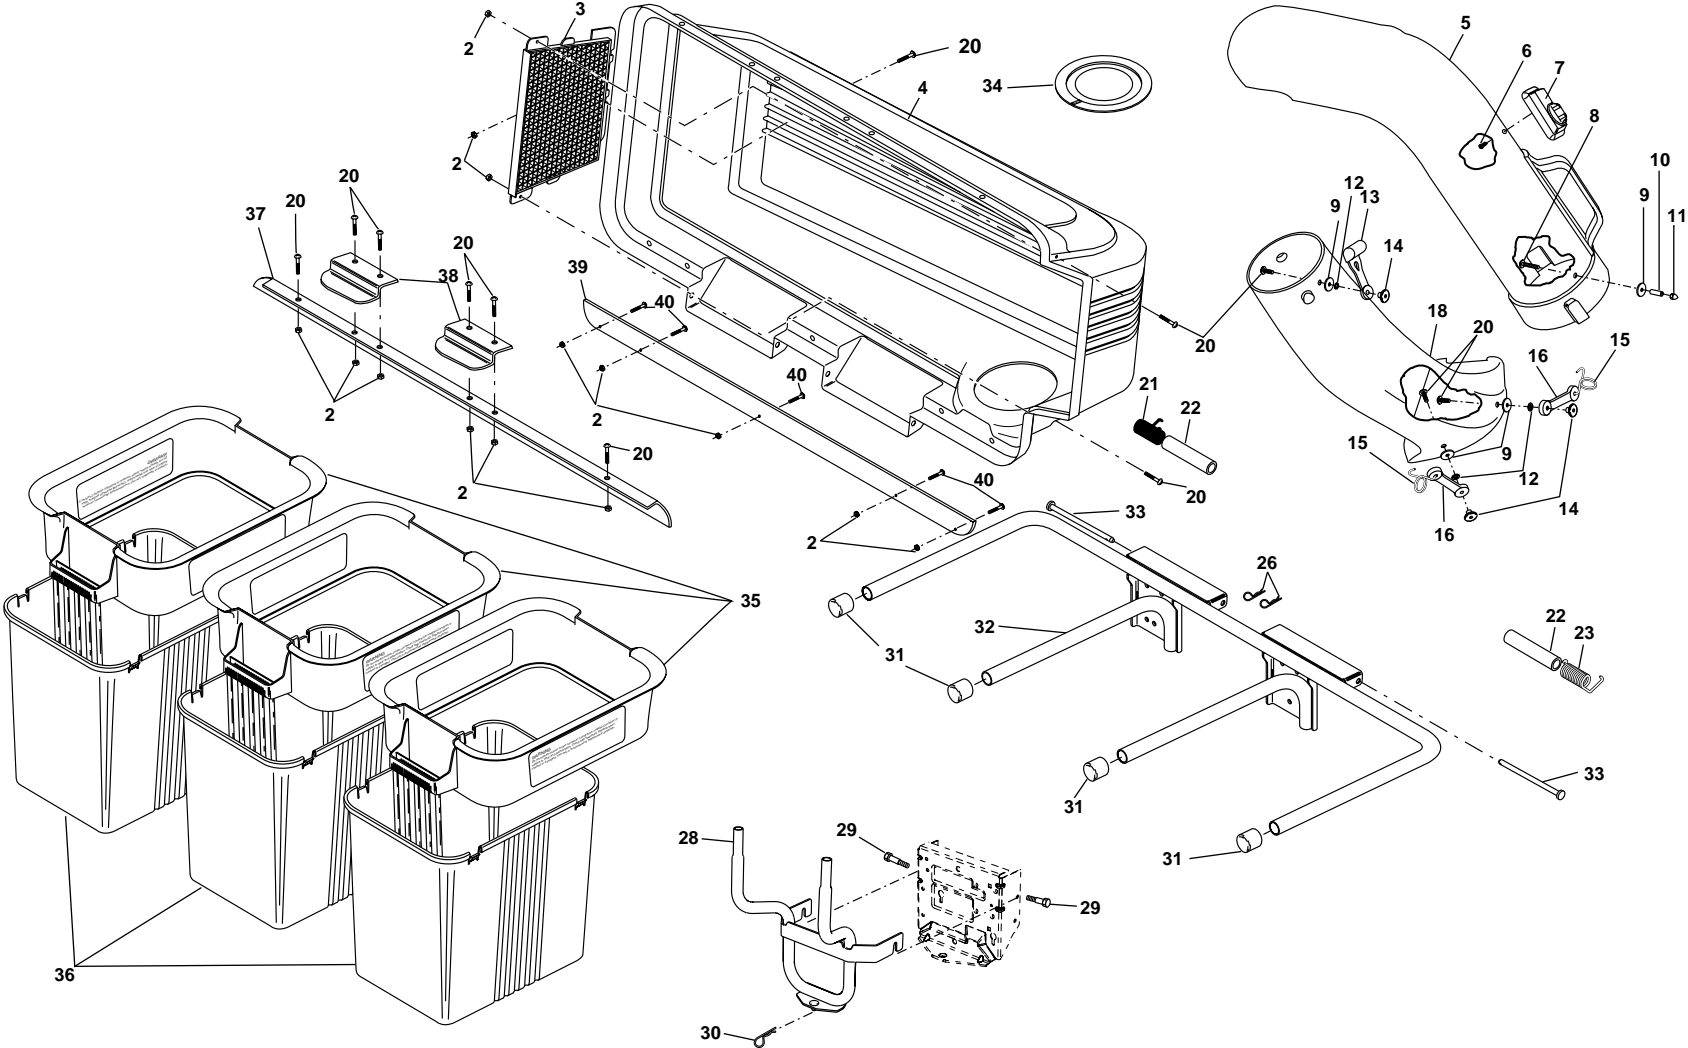

Accessories

IPL, Grass catcher, Grass collector, 2001-09, 106 27 75-61

LTB48A

Grass catcher

Spare parts

Ersatzteile

Pièces détachées

Reserve onderdelen

Repuestos

Reservdelar

REPAIR PARTS/PIÈCES DE RECHANGE

GRASS CATCHER - MODEL NUMBER LTB48A / RAMASSE-HERBE - NO. DE MODÈLE LTB48A

10

REPAIR PARTS/PIÈCES DE RECHANGE

GRASS CATCHER - MODEL NUMBER LTB48A / RAMASSE-HERBE - NO. DE MODÈLE LTB48A

KEY NO.	PART NO.	DESCRIPTION	KEY NO.	PART NO.	DESCRIPTION
2	532069180	Nut, Crownlock #10-24	26	532124670	Spring, Retainer
3	532127533	Screen, Cover	28	532176996	Support Assembly
4	532134678	Cover	29	532176997	Shoulder Bolt, Self Tapping
5	532176741	Chute, Upper	30	532165898	Spring, Retainer
6	818021008	Screw, Special #10-14x1/2	31	532174083	Plug, Tubing End
7	532140572	Dump Bag Indicator			
8	532087175	Screw, #10-24 x 1-1/8	32	532176990	Bagger, Frame
9	819061216	Washer 3/16x3/4x16 Ga.	33	532128600	Pin, Hinge
10	532007206	Spacer, Split	34	532127534	Gasket, Cover
11	532060867	Nut, Acorn #10-24	35	532129585	Container, Top
12	810071000	Washer, lock	36	532129586	Container, Bottom
13	532109808	Latch, Chute	37	532134637	Seal, Cover
14	532125004	Nut, Weld	38	532130895	Latch Handle, Cover
15	532130760	Latch, Hook	39	532155857	Strip, Reinforcement
16	532130759	Rubber, Latch	40	871141008	Screw #10-24 x 1/2
18	532174345	Chute, Lower	--	532104419	Bag, 3.0 mil. 30 Gallon
20	871161010	Screw #10-24 x 5/8			Trash (not included with bagger)
21	532132796	Spring, Cover L.H. (black)	--	532178478	Owner's Manual
22	532140809	Spacer, Cover			
23	532132983	Spring, Cover R.H. (gray)			