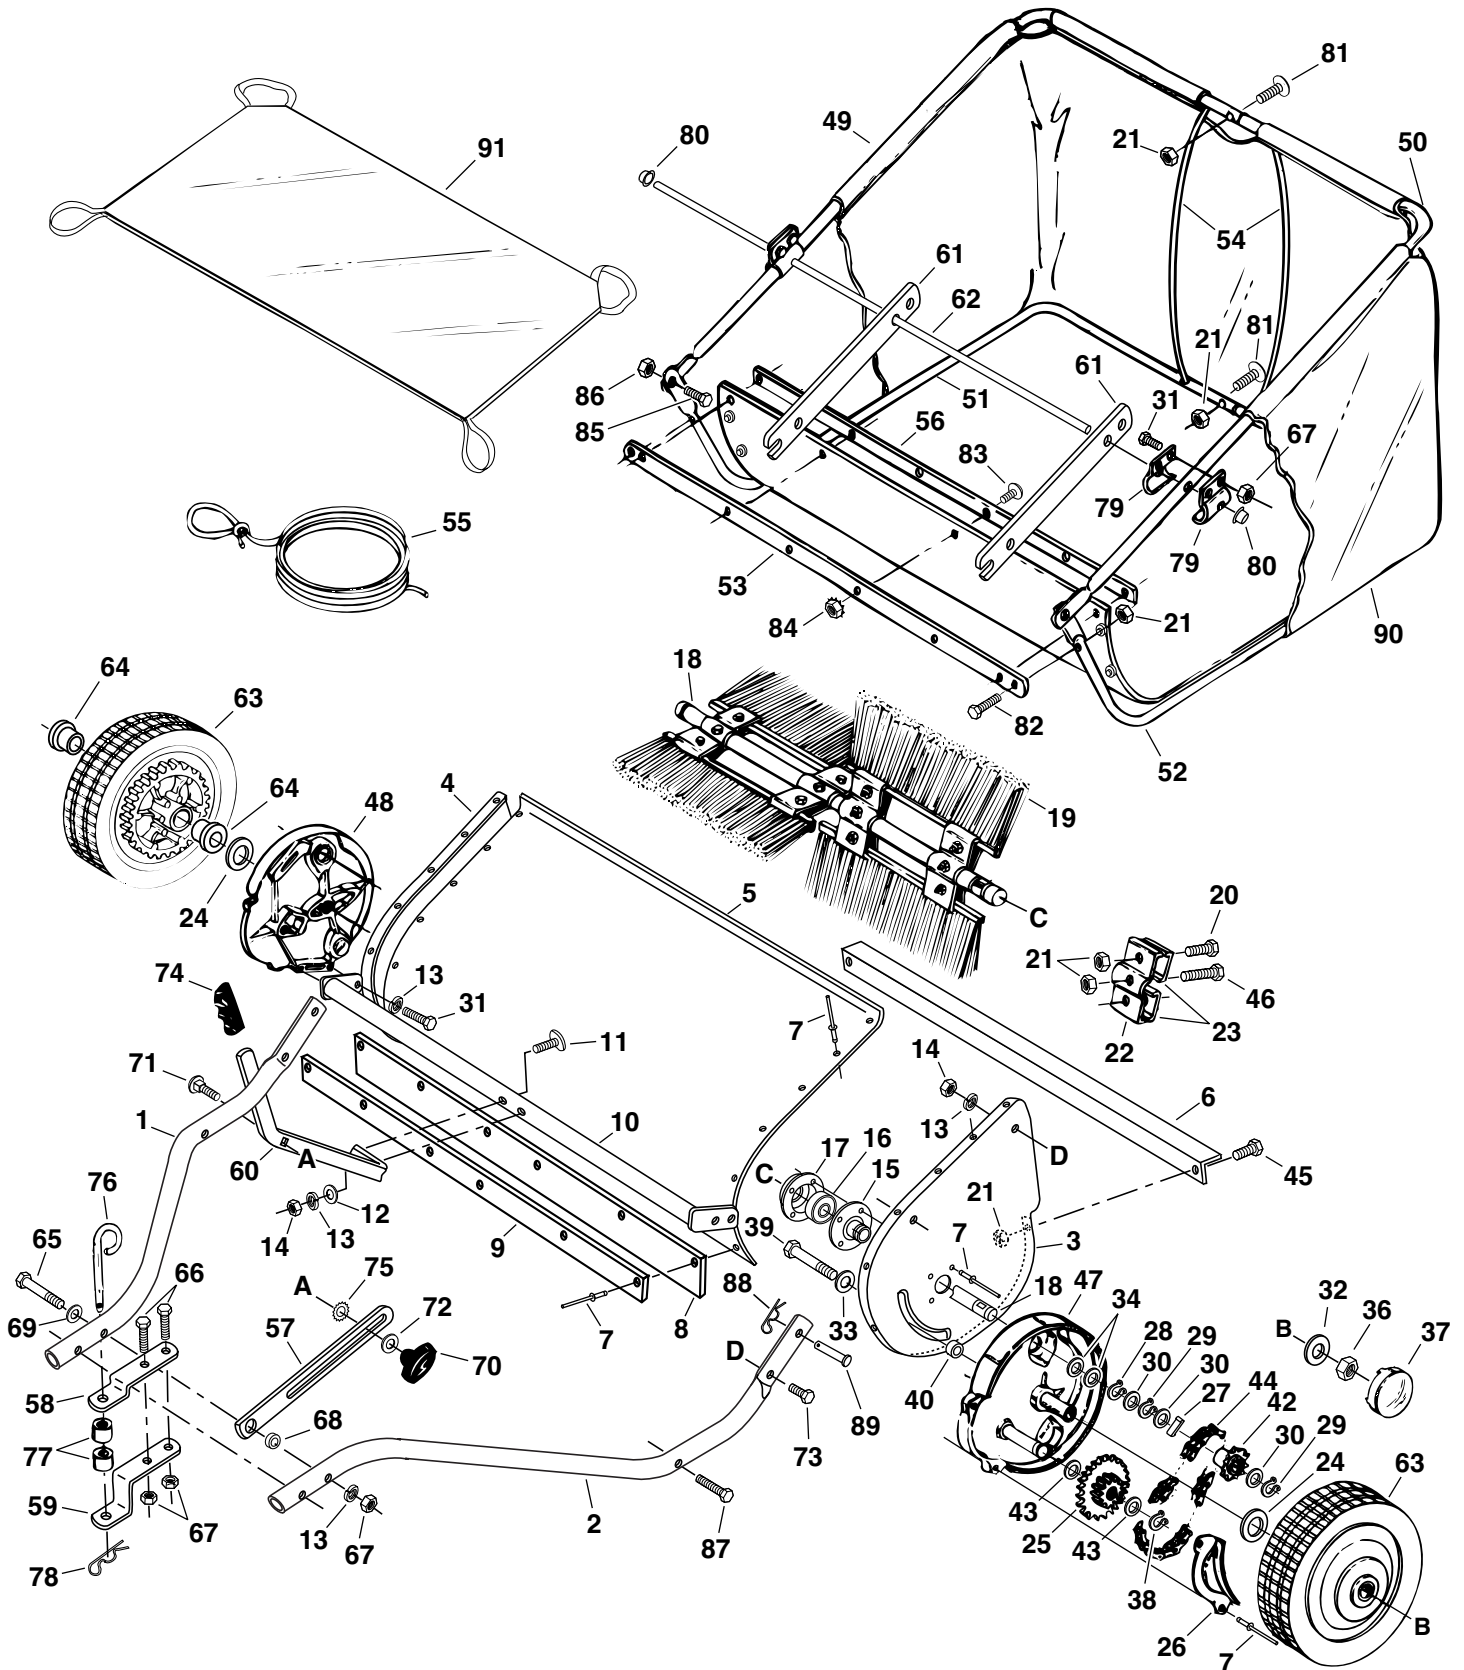

# PARTS

REPAIR PARTS FOR MODELS 45-02091 (32") & 45-01971 (38") - HIGH PERFORMANCE LAWSWEEPERS

Ref No	Husq./Jons. Model #	Description
1	531 00 74-10	Hitch Tube R.H. 38"
1	531 00 74-09	Hitch Tube R.H. 32"
2	531 00 74-12	Hitch Tube L.H. 38"
2	531 00 74-11	Hitch Tube L.H. 32"
3	531 00 28-08	End Plate L.H.
4	531 00 28-09	End Plate R.H.
5	531 00 74-14	Wrapper 38"
5	531 00 74-13	Wrapper 32"
6	531 00 74-15	Rear Support Brace
6	531 00 74-16	Rear Support Brace
7	722 78 70-03	Rivet
8	506 62 22-01	Skirt 38"
8	531 00 76-17	Skirt 32"
9	531 00 76-09	Skirt & Bag Retainer 32"
9	531 00 74-17	Skirt Retainer 38"
10	531 00 74-19	Height Adjustment Ass'y. 38"
10	531 00 74-18	Height Adjustment Ass'y. 32"
11	531 00 28-15	Curved Hd. Bolt 5/16-18 x 1-5/8"
12	531 00 28-16	Washer Bowed 1" x .32" x .06"
13	735 11 64-05	Lock Washer 5/16"
14	873 22 05-00	Hex Nut 5/16-18 Thread
15	506 62 02-01	Brush Bushing Ass'y.
16	531 00 28-17	Ball Bearing
17	506 62 04-01	Bearing Retainer
18	506 62 05-01	Brush Shaft 38"
18	531 00 76-15	Brush Shaft 32"
19	531 00 74-20	Brush 32"
19	531 00 74-21	Brush 38"
20	725 23 70-51	Hex Bolt 1/4-20 x 3/4" (Gr. 5)
21	531 00 76-29	Hex Lock Nut 1/4-20 Thread
22	506 62 06-01	Brush Retainer (Double)
23	506 62 07-01	Brush Retainer (Single)
24	531 00 27-41	Flat Washer 1-1/4" x .78 I.D.
25	506 62 17-01	Gear Sprocket Sub Ass'y.
26	506 62 18-01	Dust Cover
27	506 62 19-01	Pawl
28	506 62 23-01	Retaining Ring 3/4"
29	506 62 24-01	Retaining Ring .594" I.D.
30	506 62 25-01	Shim Washer 1-1/8" x .594" x .025"
31	874 78 05-12	Hex Bolt 5/16-18 x 3/4"
32	734 11 73-41	Flat Washer 1-1/2" x .375" x .062"
33	734 11 72-01	Washer 3/8" Standard
34	506 62 47-01	Flat Washer .78" x 1.25" x .06"
36	506 62 29-01	Hex Lock Nut 3/8-24 Thread
37	506 62 30-01	Hub Cap
38	506 62 31-01	Retaining Ring 1/2"
39	506 62 33-01	Hex Bolt 3/8-24 x 3-1/4" (Gr. 5)