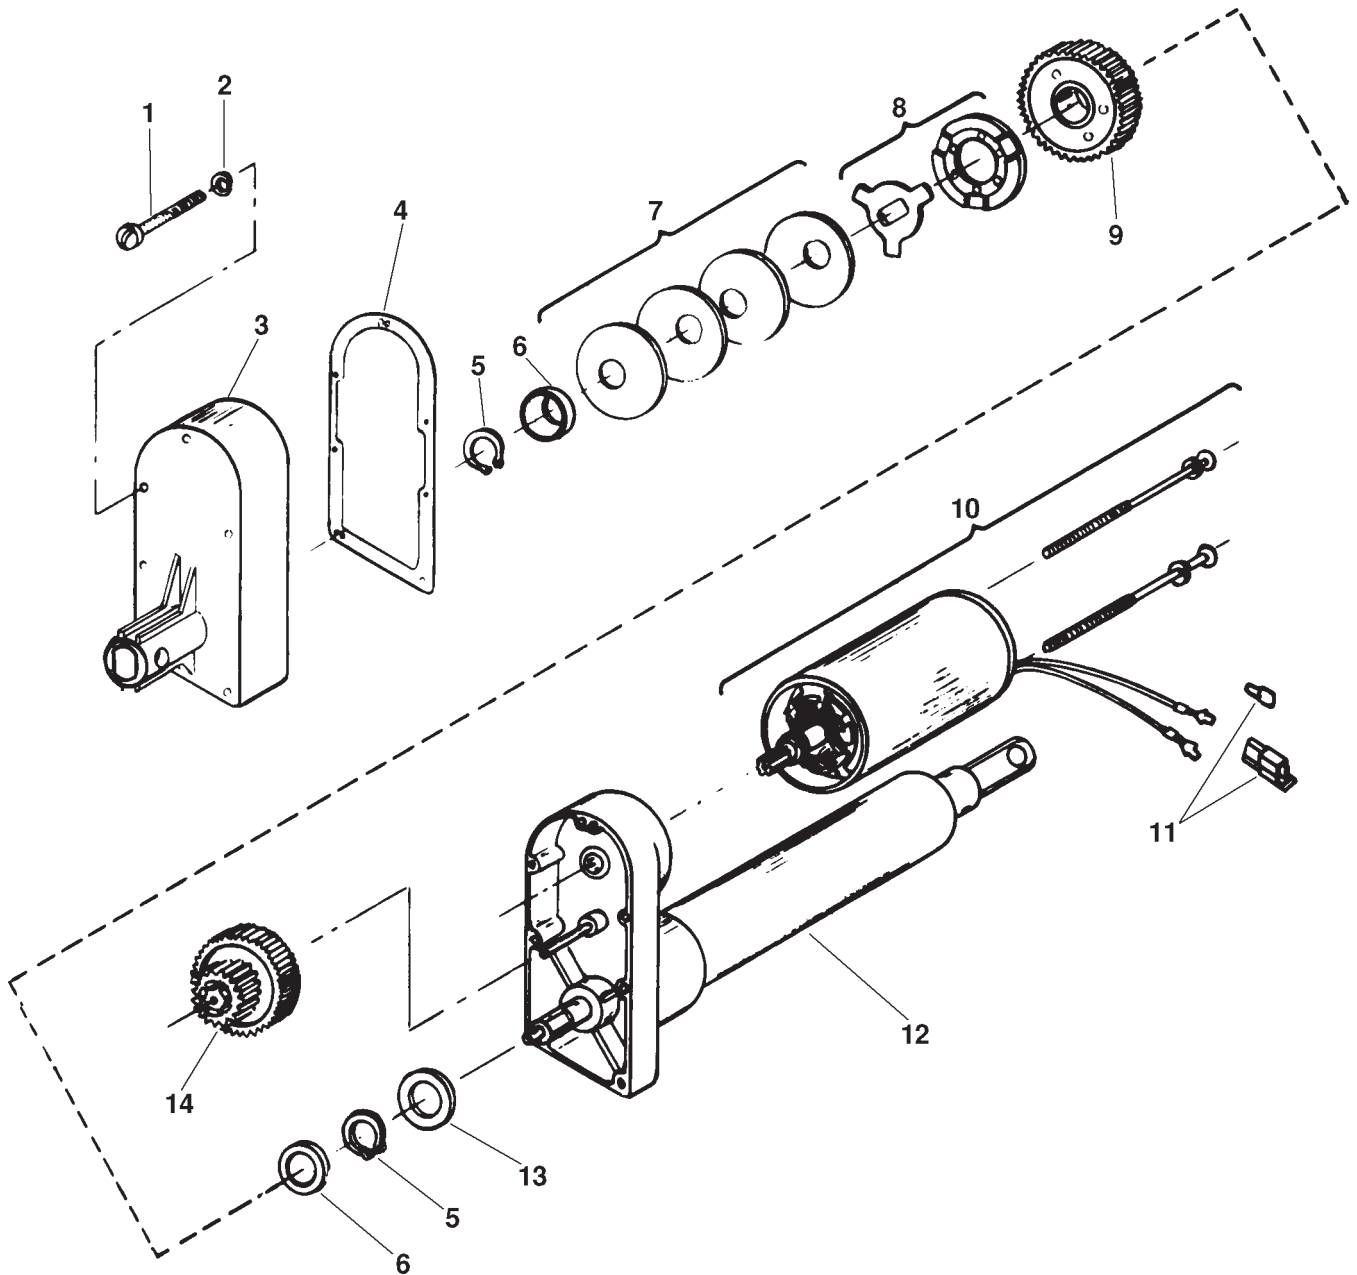

Owner's Manual

ELECTRIC LIFT ACTUATOR KIT

For AUTOMATIC DRIVE GARDEN TRACTORS WITH SIDE MOUNTED TRANSAXLE INPUT PULLEY

Model No.
EAV20A

CAUTION:

Read and follow all Safety Rules and Instructions before operating this equipment.

- **Safety**
- **Assembly**
- **Operation**
- **Maintenance**
- **Repair Parts**

REPAIR PARTS

ELECTRIC ACTUATOR KIT- - MODEL NUMBER EAV20A

ACTUATOR BREAKDOWN

KEY NO.	PART NO.	DESCRIPTION
1	1862J	Screw - Sl. Fil. Hd. Mach. No. 10-32 x 1-5/8
2	1863J	Lockwasher - No. 10
3	8331J	Housing Cover
4	1857J	Cover Gasket
5	1865J	Snap Ring
6	1864J	Retaining Ring
7	677A149	Spring Washer (Use 3 or 4 as req'd.)

KEY NO.	PART NO.	DESCRIPTION
8	674A281	Pawl & Ramp Washer
9	1859J	Out put Gear
10	1861J	Motor - 12V
11	673A218	Connector Body Kit
12	—	Not Serviced Separately Order complete actuator Part# 124371X
13	1860J	Thrust Washer
14	1858J	Intermediate Gear

ELECTRIC ACTUATOR KIT - - MODEL NUMBER EAV20A
AUTOMATIC DRIVE
(WITH SIDE MOUNTED TRANSAXLE PULLEY)
PARTS BREAKDOWN

ELECTRIC ACTUATOR KIT- - MODEL NUMBER EAV20A

AUTOMATIC DRIVE (WITH SIDE MOUNTED TRANSAXLE PULLEY) PARTS BREAKDOWN