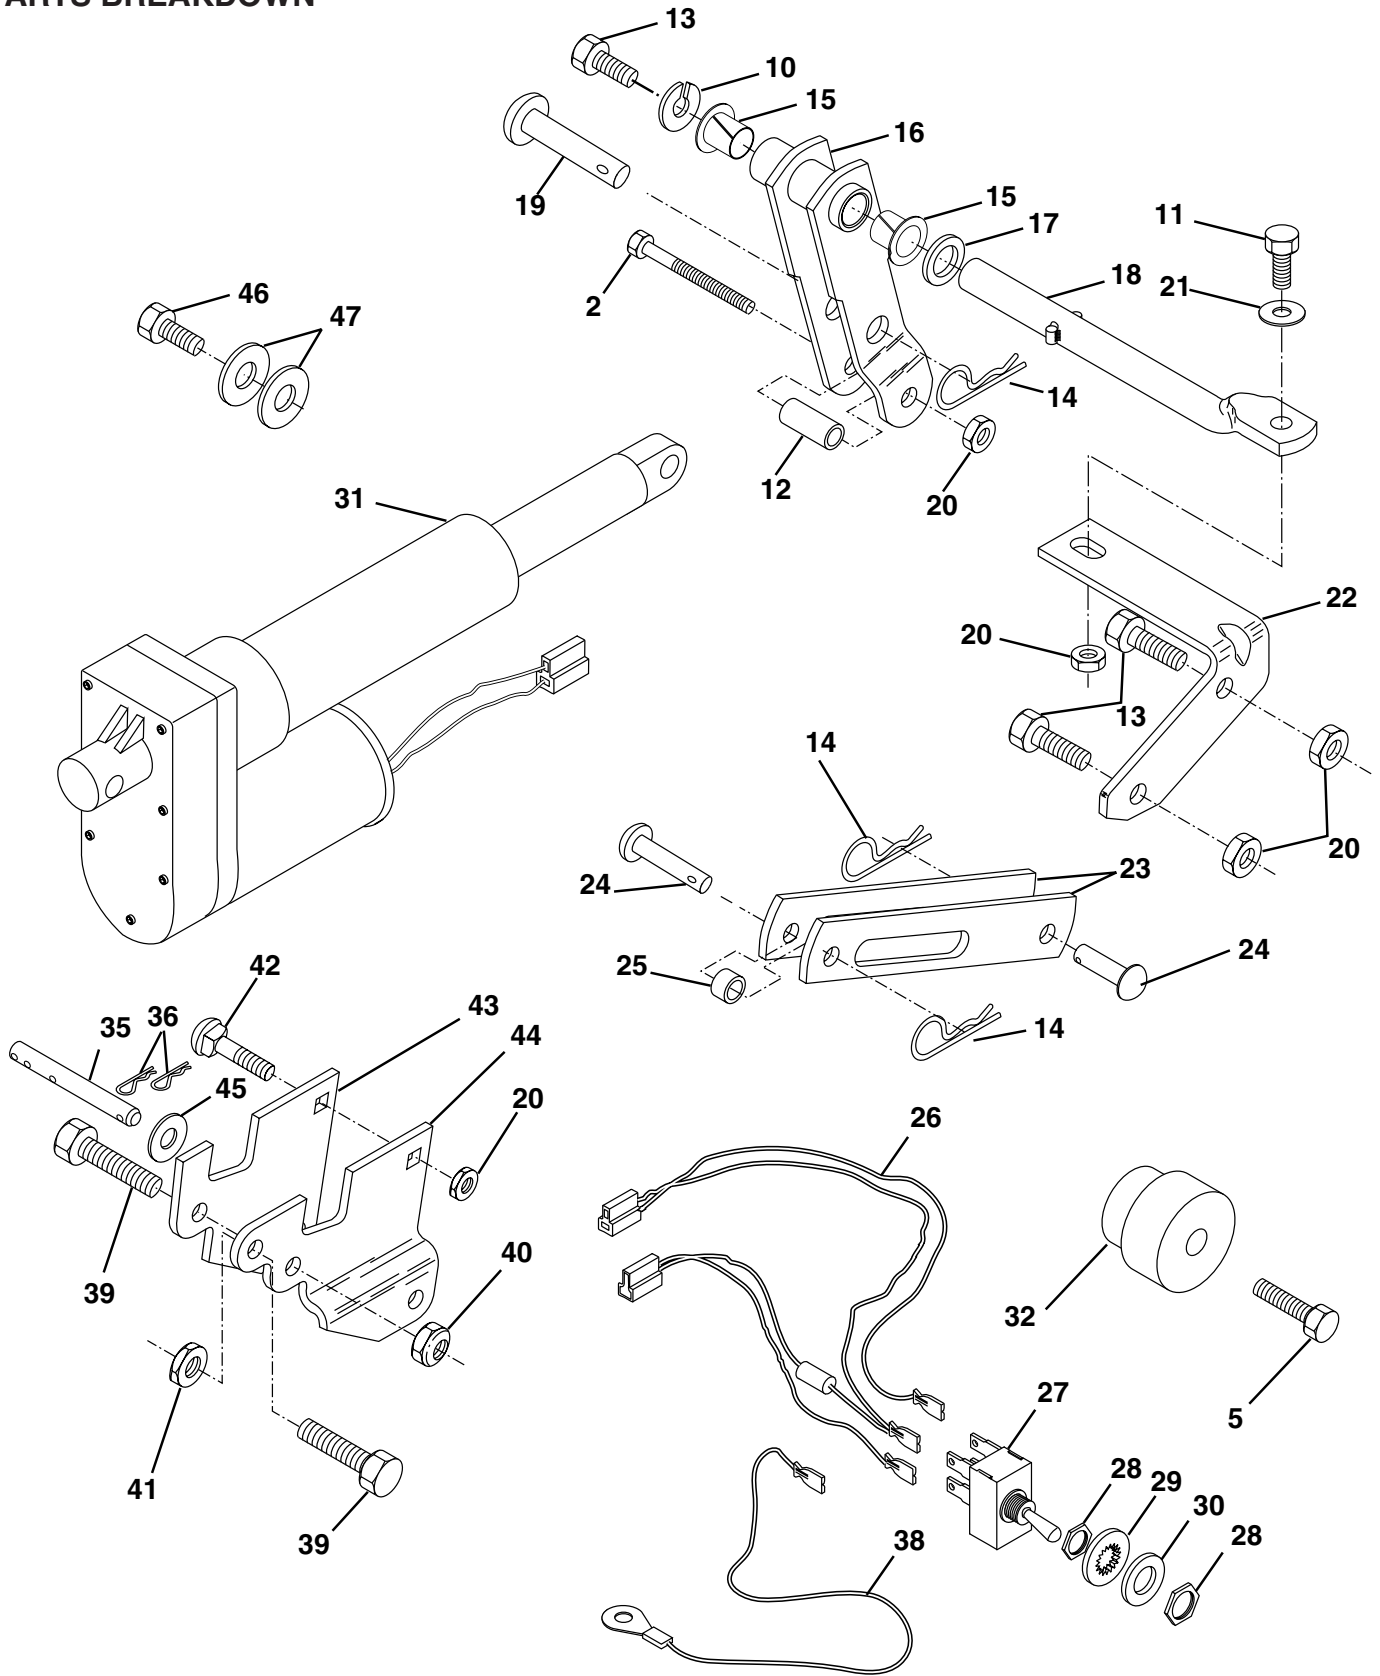

ELECTRIC ACTUATOR KIT - - MODEL NUMBER EAV20A
AUTOMATIC DRIVE
(WITH SIDE MOUNTED TRANSAXLE PULLEY)
PARTS BREAKDOWN

ELECTRIC ACTUATOR KIT- - MODEL NUMBER EAV20A

AUTOMATIC DRIVE (WITH SIDE MOUNTED TRANSAXLE PULLEY) PARTS BREAKDOWN

KEY NO.	PART NO.	DESCRIPTION
2	74520636	Bolt, Hex 3/8-16 x 2-1/4 Grade 5
5	74760622	Bolt, Hex 3/8-16 x 1-3/8
10	10040600	Washer, Lock
11	74760620	Bolt, Hex 3/8-16 x 1-1/4
12	5950J	Bushing .384 x 1/2 x 1-1/4
13	74760614	Bolt, Hex 3/8-16 x 7/8
14	4939M	Spring, Retainer
15	139276	Nyliner
16	138908	Arm, Pivot
17	19211621	Washer 21/32 x 1 x 21 Ga.
18	138914	Rod, Pivot Support
19	138948	Pin, Pivot
20	73800600	Locknut 3/8-16
21	19131416	Washer 13/32 x 7/8 x 16 Ga.
22	138912	Bracket, Pivot Rod
23	138905	Link, Lift
24	138947	Pin, Pivot
25	138909	Spacer
26	127017X	Harness, Lift Kit
27	8984R	Switch, Lift
28	7320R	Nut, Switch
29	7319R	Washer, Lock Int. Tooth
30	19151216	Washer 15/32 x 3/4 x 16 Ga.
31	124371X	Electric, Actuator
32A	105624X	Hub, Lever Lift (Splined)
32B	156816	Hub, Lever Lift (Tapered)
35	140877	Pin, Actuator
36	4940M	Spring, Retainer
38	9698R	Wire, Ground
39	74780720	Bolt, Hex 7/16-14 x 1-1/4
40	73350700	Jam Nut 7/16-14
41	73800700	Locknut 7/16-14
42	72140610	Carriage Bolt 3/8-16 x 1-1/4
43	140876	LH Actuator Bracket, Hydro
44	140875	RH Actuator Bracket, Hydro
45	19171216	Washer 17/32 x 3/4 x 16 Ga.
46	17580520	Screw 5/16-18 x 1-1/4
47	19112410	Washer 11/32 x 1-1/2 x 10 Ga.