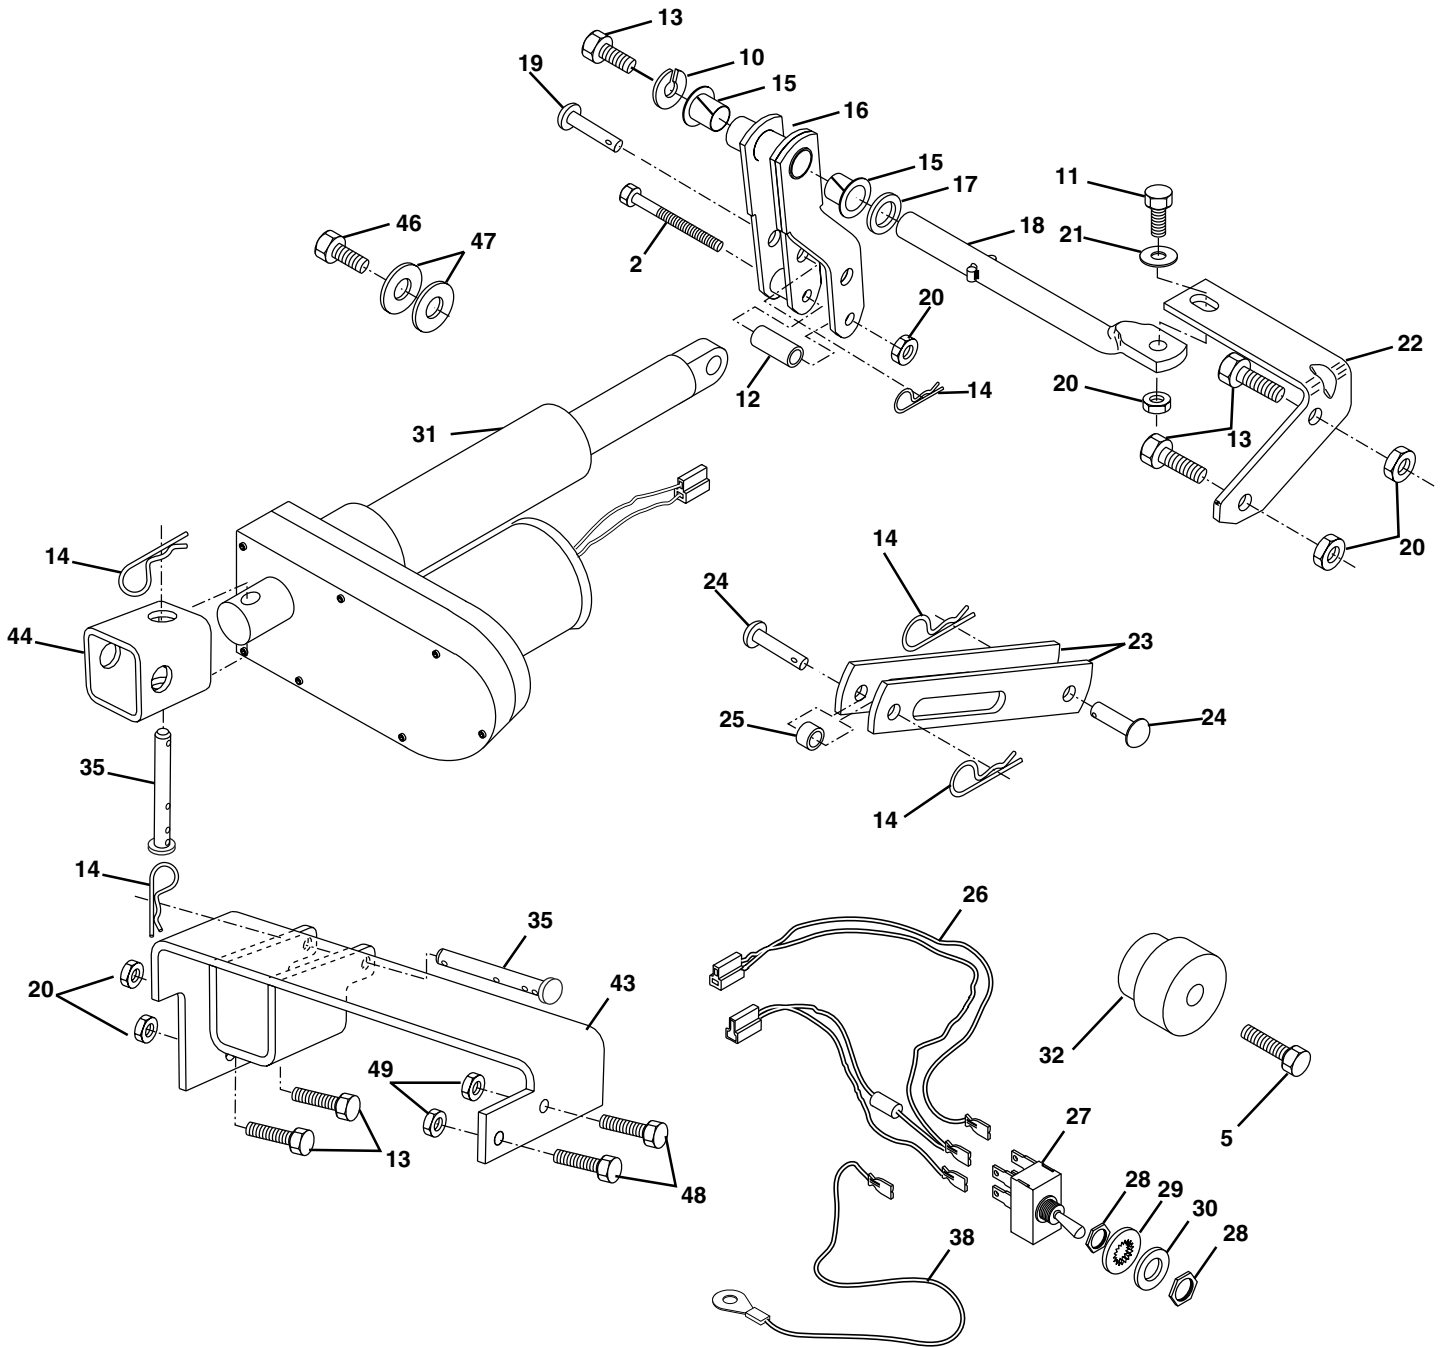

ELECTRIC ACTUATOR KIT- - MODEL NUMBER EAV20A

AUTOMATIC DRIVE (WITH TOP MOUNTED TRANSAXLE INPUT PULLEY) PARTS BREAKDOWN

ELECTRIC ACTUATOR KIT- - MODEL NUMBER EAV20A

AUTOMATIC DRIVE (WITH TOP MOUNTED TRANSAXLE INPUT PULLEY) PARTS BREAKDOWN

KEY NO.	PART NO.	DESCRIPTION
2	74780652	Bolt, Hex 3/8-16 x 3-1/4 Grade 5
5	74760622	Bolt, Hex 3/8-16 x 1-3/8
10	10040600	Washer, Lock
11	74760620	Bolt, Hex 3/8-16 x 1-1/4
12	5950J	Bushing .384 x 1/2 x 1-1/4
13	74780614	Bolt, Hex 3/8-16 x 7/8
14	4939M	Spring, Retainer
15	139276	Nyliner
16	179199	Arm, Pivot
17	19211621	Washer 21/32 x 1 x 21 Ga.
18	138914	Rod, Pivot Support
19	138948	Pin, Pivot 5/8 x 1-1/2
20	73800600	Locknut 3/8-16
21	19131416	Washer 13/32 x 7/8 x 16 Ga.
22	138912	Bracket, Pivot Rod
23	138905	Link, Lift
24	138947	Pin, Pivot 1/2 x 3/4
25	138909	Spacer
26	127017X	Harness, Lift Kit
27	8984R	Switch, Lift
28	7320R	Nut, Switch
29	7319R	Washer, Lock Int. Tooth
30	19151216	Washer 15/32 x 3/4 x 16 Ga.
31	124371X	Electric, Actuator
32	156816	Hub, Lever Lift (Tapered)
35	179210	Pin, Pivot 2-1/2"
38	9698R	Wire, Ground
43	179201	Bracket, Frame
44	179197	Tube, Pivot
46	17580520	Screw 5/16-18 x 1-1/4
47	19112410	Washer 11/32 x 1-1/2 x 10 Ga.
48	74780514	Bolt, Hex 5/16-18 x 7/8
49	73800500	Locknut 5/16-18