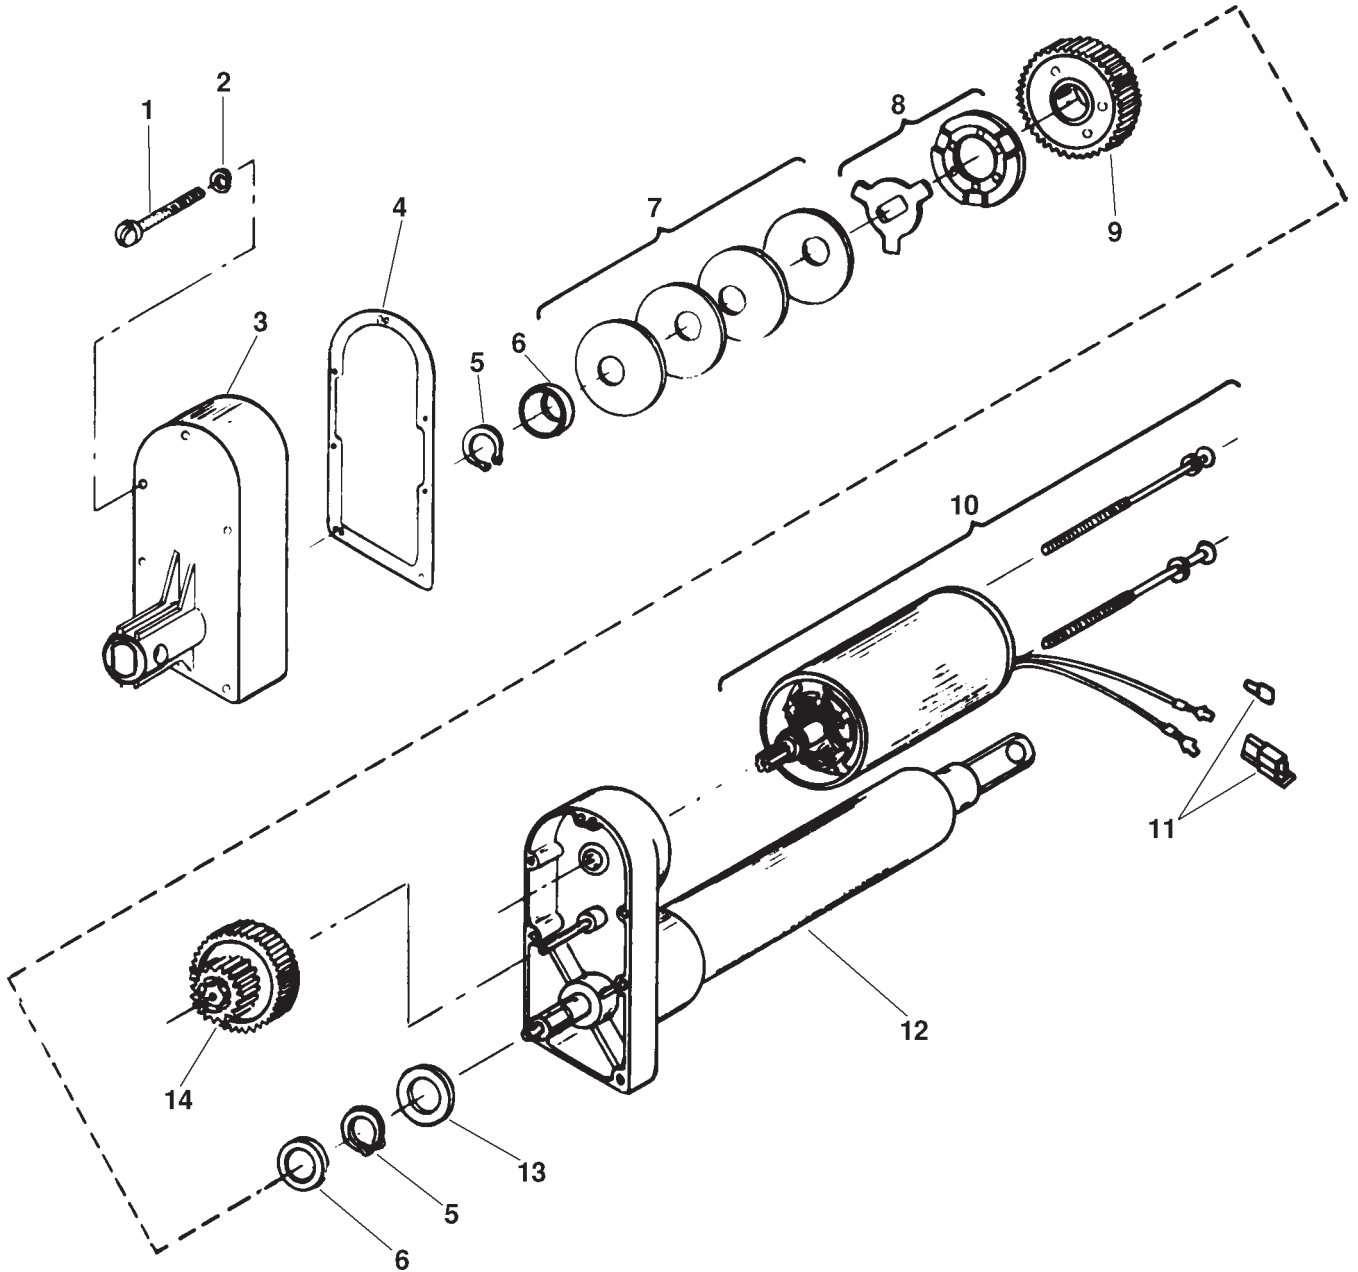

REPAIR PARTS

ELECTRIC ACTUATOR KIT- - MODEL NUMBER EAV20A

ACTUATOR BREAKDOWN

KEY NO.	PART NO.	DESCRIPTION
1	1862J	Screw - Sl. Fil. Hd. Mach. No. 10-32 x 1-5/8
2	1863J	Lockwasher - No. 10
3	8331J	Housing Cover
4	1857J	Cover Gasket
5	1865J	Snap Ring
6	1864J	Retaining Ring
7	677A149	Spring Washer (Use 3 or 4 as req'd.)

KEY NO.	PART NO.	DESCRIPTION
8	674A281	Pawl & Ramp Washer
9	1859J	Out put Gear
10	1861J	Motor - 12V
11	673A218	Connector Body Kit
12	—	Not Serviced Separately Order complete actuator Part# 124371X
13	1860J	Thrust Washer
14	1858J	Intermediate Gear