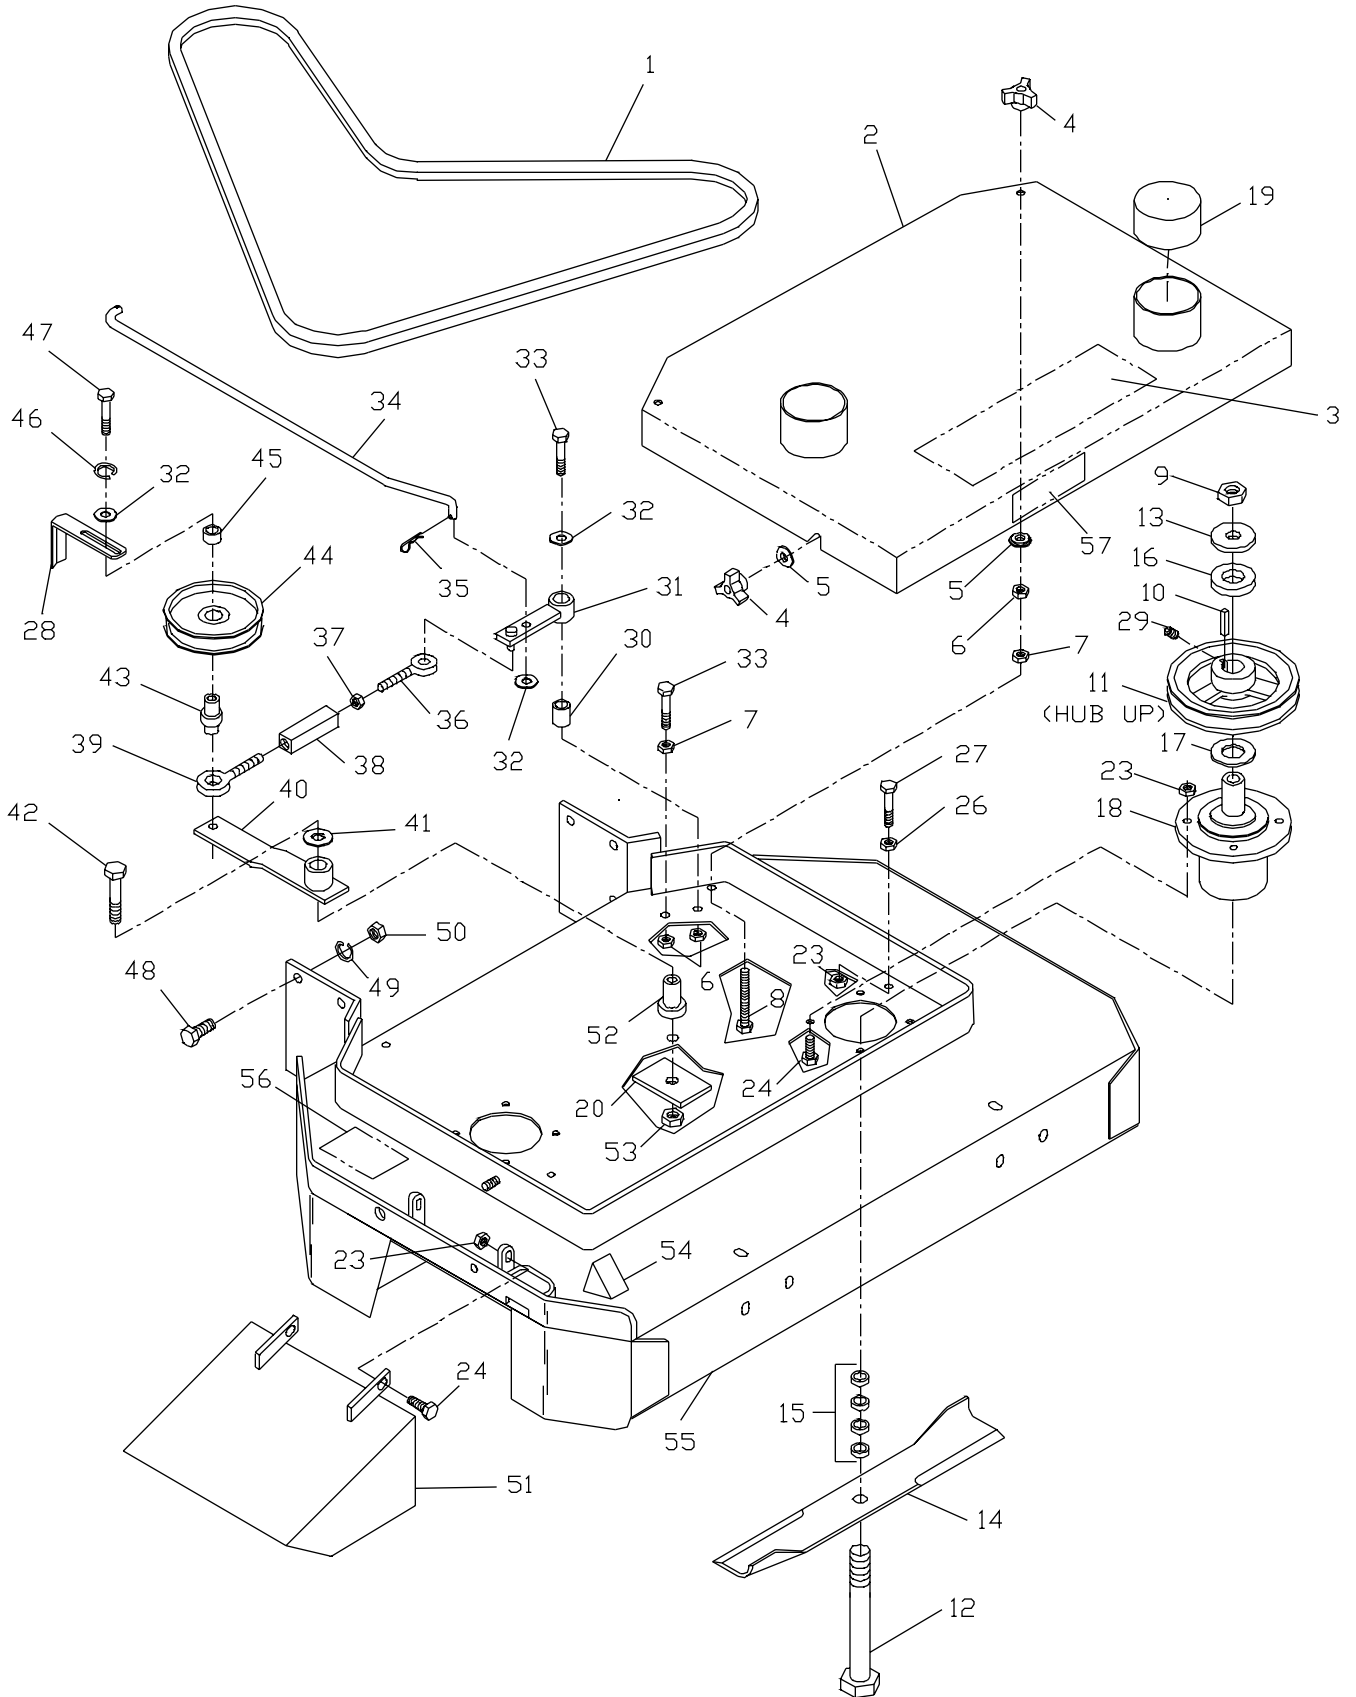

32" & 36" FRONT DECK

32" & 36" FRONT DECK

ITEM	PART NO.	QTY.	DESCRIPTION
1	539101959	1	36" DECKBELT
	539102148	1	32" DECKBELT
2	539104561	1	36" BELT SHIELD
	539104650	1	32" BELT SHIELD
3	539104790	1	DECAL, HUSQVARNA
4	539102070	4	THREE PRONGKNOB
5	539102056	4	3/8 SEALING WASHER
6	539990546	4	HLN 3/8C
7	539990613	3	3/8C WHIZ NUT
8	539102334	2	TAPBOLT 3/8C X 4 1/2
9	539976980	2	HN 5/8F
10	539101995	2	KEY 1/4SQ. X 1 1/8
11	539976398	2	PULLEY W/SETSCREWS
12	539102332	2	HCS 5/8F X 8 1/2
13	539102243	2	SUPPORT WASHER
14	539100341	2	BLADE 18"(36)
	539100340	2	BLADE 16 1/4"(32)
15	539976436	8	BLADE SPACERS
16	539102245	2	SPACER
17	539102675	2	MACH. BUSHING 10GA.
18	539102440	2	HOUSING ASM.
19	539102320	2	TUBE CAP
20	539102236	1	PAD(NOT USED ON 32)
23	539990184	16	HLN 5/16C
24	539990209	10	HCS 5/16C X 1
26	539990585	6	HFLN 5/16C
27	539990553	6	HCS 5/16C X 3
28	539100075	1	SNUBBER
29	539976956	4	5/16 NYLOC SETSCREW

ITEM	PART NO.	QTY.	DESCRIPTION
30	539101836	1	SLEEVE BUSHING
31	539101979	1	ENGAGEMENT ARM
32	539990517	3	FW 3/8 STD
33	539990629	2	HCS 3/8C X 2 1/4
34	539102048	1	BLADE ROD 32 & 36
35	539976988	1	#2 HAIRPIN
36	539101982	1	RT. HANDEYEBOLT
37	539990196	1	5/16C HEX NUT
38	539101983	1	TURNBUCKLE
39	539101981	1	LT. HANDEYEBOLT
40	539101978	1	ARM WLDMT
41	539990550	1	FW 1/2 STD
42	539101332	1	HCS 1/2C X 2 3/4
43	539101980	1	EYEBOLT PIVOT
44	539976688	1	IDLER PULLEY
45	539102656	1	SPACER
46	539990118	1	3/8 LOCK WASHER
47	539990637	1	HCS 3/8C X 2 1/2
48	539101175	6	HCS 7/16C X 1 1/2
49	539990247	6	7/16 LOCK WASHER
50	539990449	6	7/16C HEX NUT
51	539104546	1	DEFLECTOR CHUTE
52	539101231	1	IDLER SPINDLE
53	539101331	1	HLN 1/2C NYLOC
54	539913010	1	DECAL, CPSC
55	539104563	1	36" DECK W/DECALS
	539104620	1	32" DECK W/DECALS
56	539100344	1	DECAL, DANGER
57	539105071	1	DECAL, NASCAR