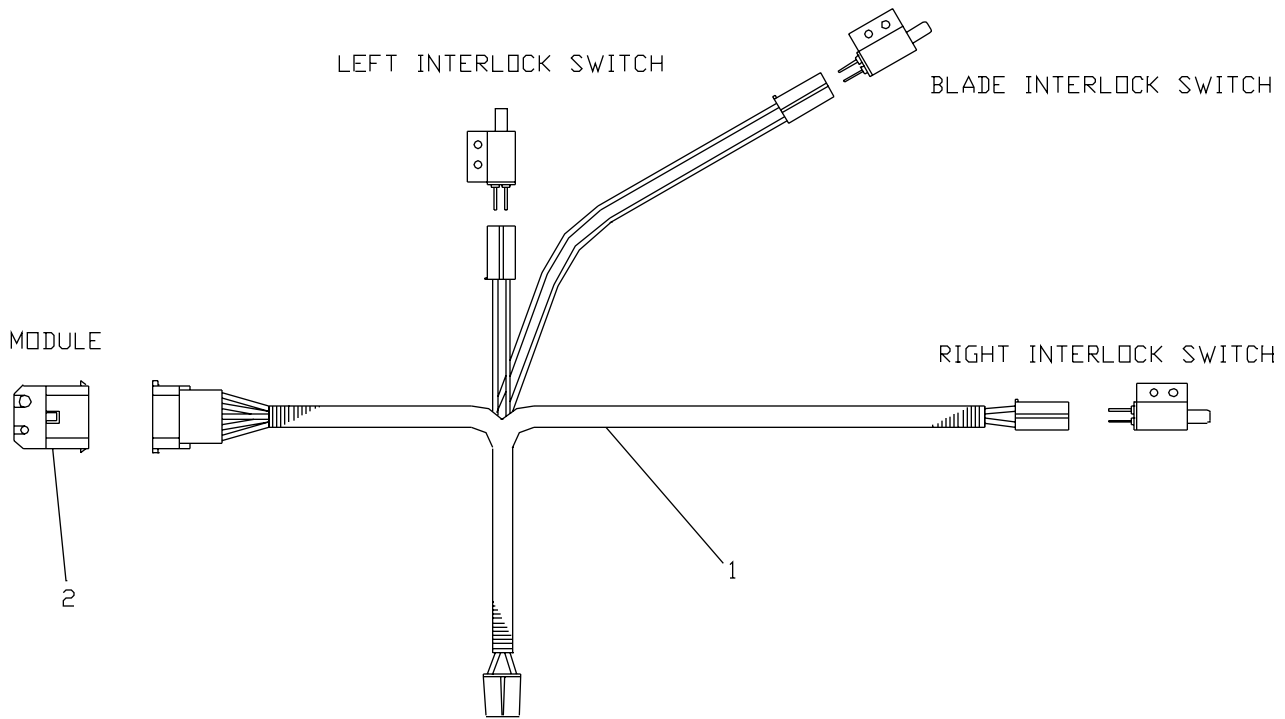

UPPER HANDLE WIRING HARNESS