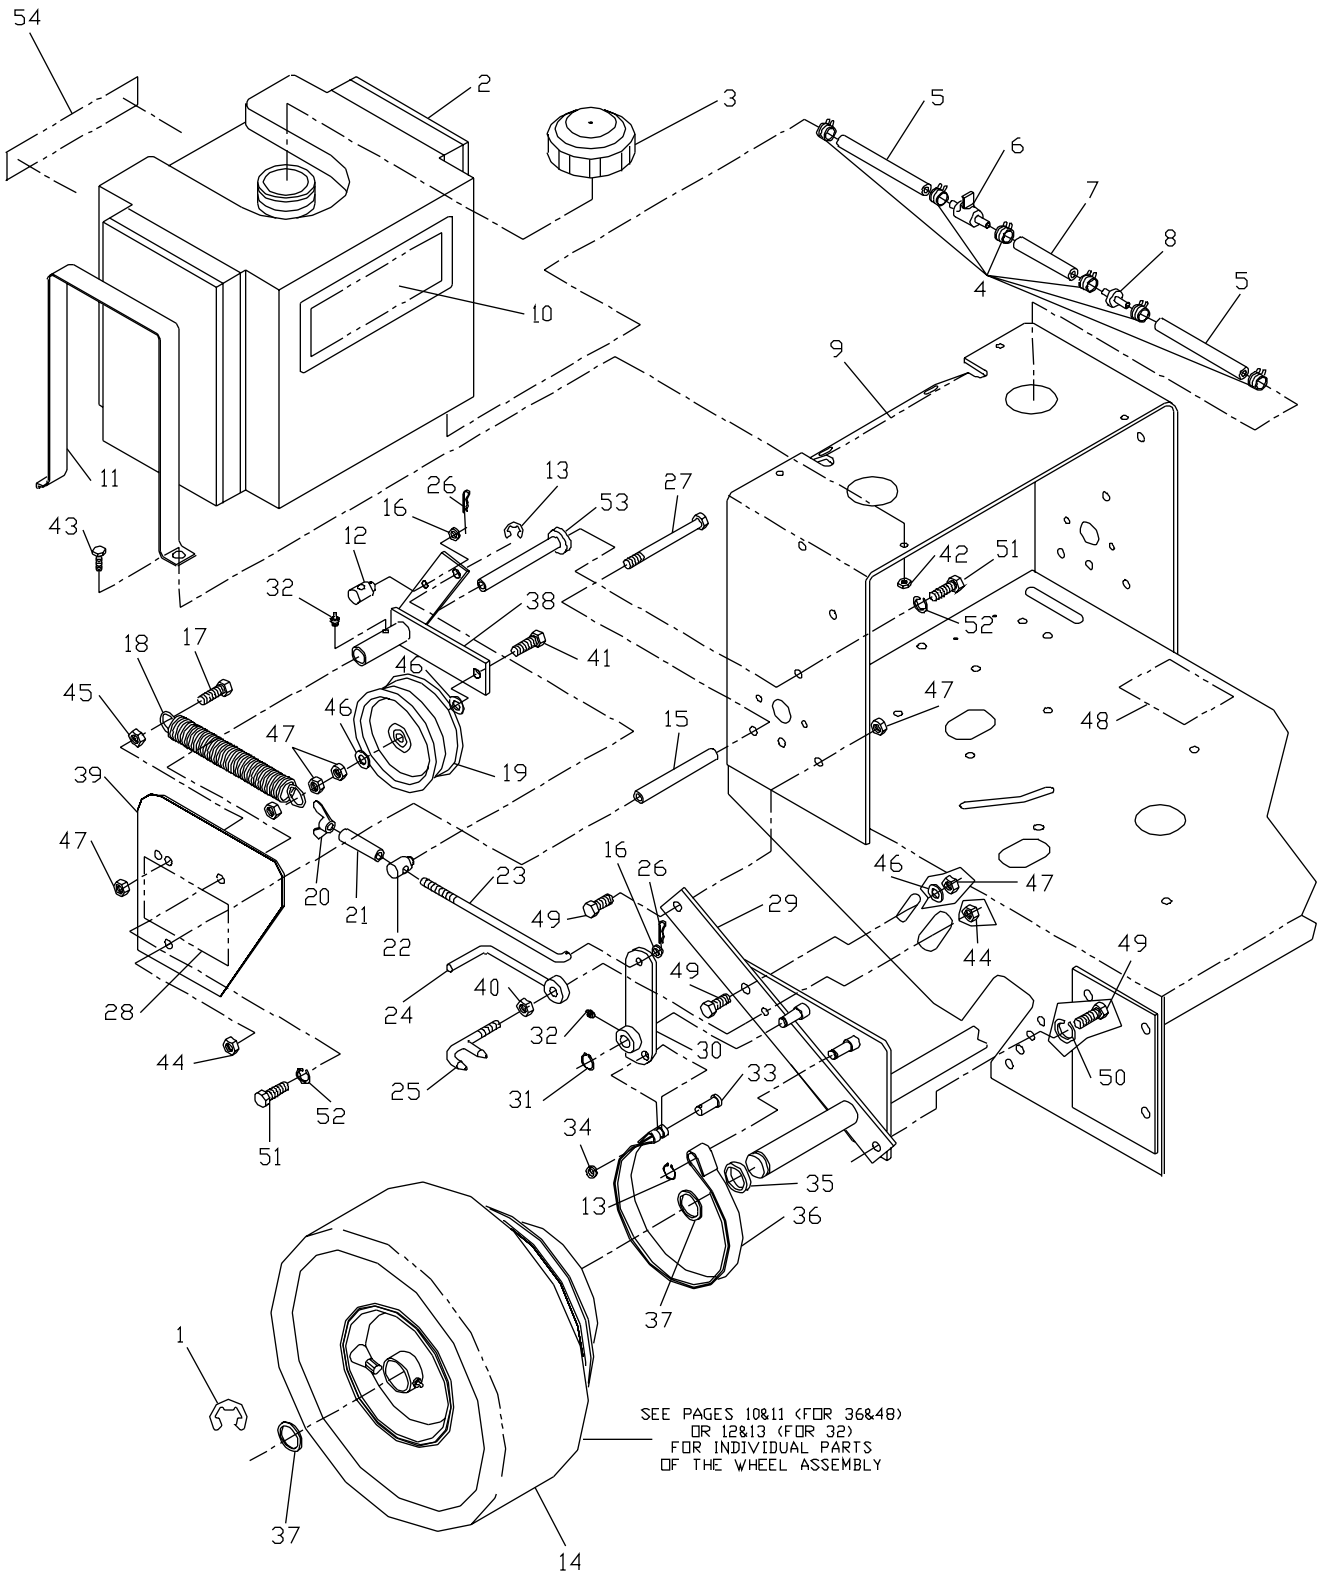

WHEEL DRIVE & AXLE ASSEMBLY

32". 36". & 48" MODELS

WHEEL DRIVE & AXLE ASSEMBLY

32", 36", & 48" MODELS

ITEM	PART NO.	QTY	DESCRIPTION	ITEM	PART NO.	QTY.	DESCRIPTION
1	539912730	2	1" E-RING	26	539976988	4	#2 HAIRPIN
2	539100135	1	FUEL TANK	27	539990145	2	HCS 5/16C X 5
3	539914363	1	GAS CAP	28	539104789	2	DECAL, SMALL CROWN
4	539912222	6	HOSE CLAMP (Kawasaki)	29	539101931	1	AXLE WLDMT(36&48)
		4	HOSE CLAMP (Kohler)		539102152	1	AXLE WLDMT(32)
5	539932956	2	10" GAS LINE (Kawasaki)	30	539101934	1	RT. BRAKE ARM
		1	10" GAS LINE (Kohler)		539102135	1	LT. BRAKE ARM
6	539916325	1	FUEL VALVE	31	539101949	2	1/2" E-RING
7	539977351	1	3 1/2" GAS LINE (Kaw. only)	32	539976998	4	ZERK 1/4-28 STRHT
	539104993	1	14" GAS LINE (Kohler)	33	539102049	2	CLEVIS PIN
8	539914359	1	FUEL FILTER (Kaw. only)	34	539913847	2	BOLT RETAINER 3/8
9	539104724	1	REAR DECK W/DECALS	35	539921960	2	SPACER
10	539104795	1	DECAL, W3212	36	539101945	2	BRAKE BAND
	539104828	1	DECAL, W3213	37	539916561	4	MACH. BUSHING
	539104796	1	DECAL, W3612	38	539102169	1	IDLER PLATE, LT
	539104829	1	DECAL, W3613		539102168	1	IDLER PLATE, RT
	539104797	1	DECAL, W3614	39	539101969	2	FENDER
	539104794	1	DECAL, W4814	40	539990585	2	HFLN 5/16C
	539104831	1	DECAL, W4815	41	539101350	2	3/8C X 3 TAPBOLT
11	539100012	2	TANK STRAPS	42	539990761	4	HLN 1/4C
12	539976434	2	SWIVEL (SHORT)	43	539977761	4	HCS 1/4C X 1
13	539990870	4	3/8" E-RING	44	539990184	4	HLN 5/16C
14	539104757	2	WHEEL ASM.(36&48)	45	539990613	2	HFLN 3/8C
			(WITH BRAKE DRUM & PULLEYS)	46	539990517	8	FW 3/8 STD
	539104715	2	WHEEL ASM.(32)	47	539990546	12	HLN 3/8C CENTER P.
			(WITH BRAKE DRUM & PULLEYS)	48	539101881	1	DECAL, PROP. 65
15	539101992	2	LONG SPACER	49	539990563	6	HCS 3/8C X 1
16	539990692	4	5/16 FW STD	50	539990118	2	SLW 3/8 STD
17	539976941	2	HCS 3/8C X 1 1/4	51	539990209	4	HCS 5/16C X 1
18	539101977	2	SPRING	52	539990187	4	SLW 5/16 STD
19	539101955	2	IDLER PULLEY	53	539102188	2	SHOULDER PIVOT TUBE
20	539100276	2	5/16C NYLOC WINGNUT	54	539104787	1	DECAL, HUSQVARNA
21	539100097	2	SPACER				
22	539101940	2	SWIVEL				
23	539101939	2	BRAKE ROD				
24	539101973	2	BELT GUIDE				
25	539102035	2	SCRAPER(36 & 48)				
	539102155	2	SCRAPER(32)