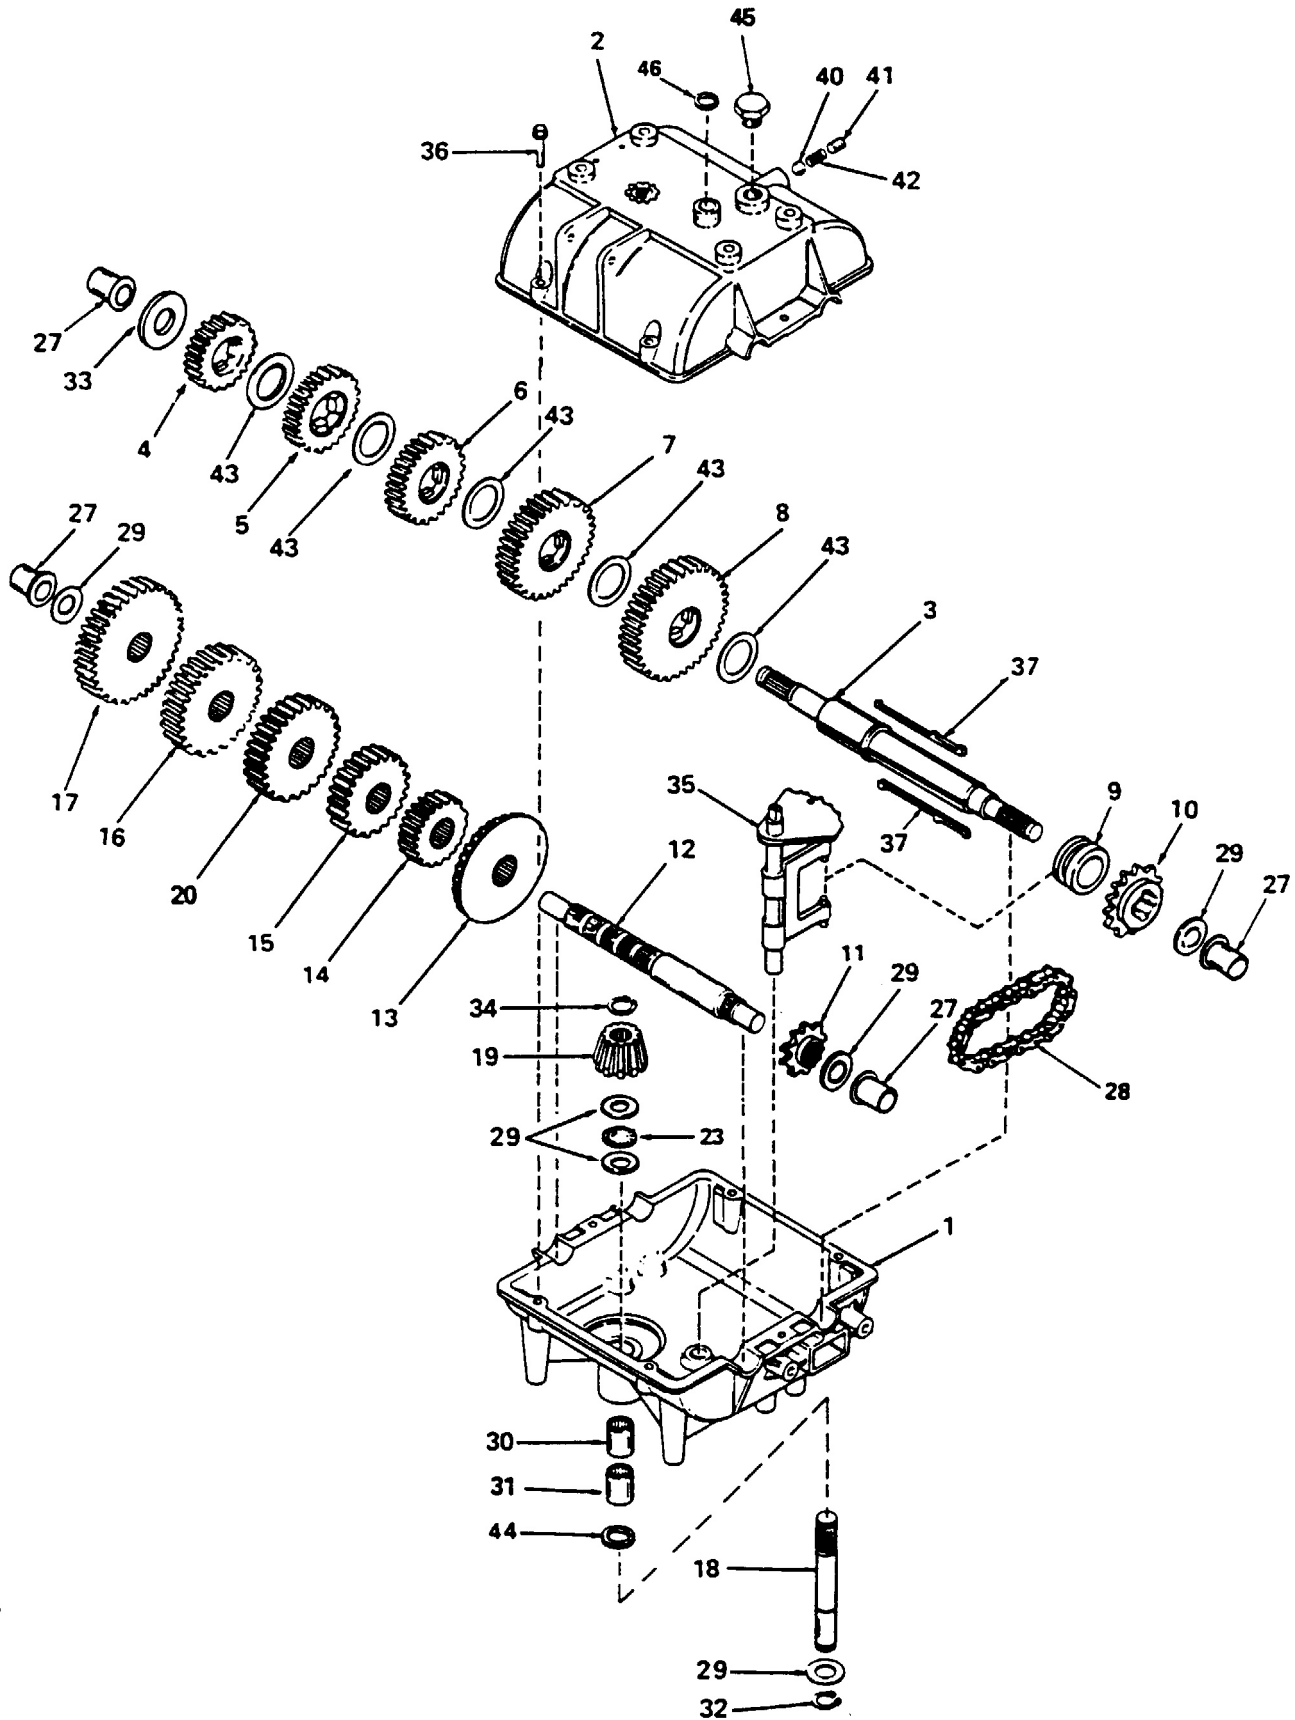

TRANSMISSION

TRANSMISSION

ITEM	PART NO.	QTY.	DESCRIPTION
1	539102075	1	TRANSMISSIONCASE
2	539100371	1	TRANSMISSIONCOVER
3	539102179	1	OUTPUT & BRAKE SHAFT
4	539102077	1	SPUR GEAR (27 TEETH)
5	539100377	1	SPUR GEAR (30 TEETH)
6	539102078	1	SPUR GEAR (32 TEETH)
7	539100376	1	SPUR GEAR (35 TEETH)
8	539102079	1	SPUR GEAR (37 TEETH)
9	539977561	1	SHIFT COLLAR
10	539977562	1	SPROCKET (18 TEETH)
11	539977563	1	SPROCKET (9 TEETH)
12	539977564	1	COUNTERSHAFT
13	539977565	1	BEVEL GEAR (42 TEETH)
14	539102080	1	SPUR GEAR (12 TEETH)
15	539102081	1	SPUR GEAR (15 TEETH)
16	539100382	1	SPUR GEAR (20 TEETH)
17	539102082	1	SPUR GEAR (23 TEETH)
18	539977571	1	INPUT SHAFT
19	539100372	1	INPUT BEVEL PINION
20	539102083	1	SPUR GEAR (18 TEETH)
23	539100374	1	THRUST BEARING
27	539977573	4	FLANGED BUSHING
28	539977574	1	ROLLER CHAIN(NO.41 CHAIN, 24 LINKS)
29	539977575	6	THRUST WASHER
30	539977592	1	NEEDLE BEARING
31	539977576	1	NEEDLE BEARING
32	539977577	1	RETAINING RING
33	539102084	1	THRUST WASHER
34	539977579	1	RETAINING RING
35	539102180	1	SHIFT ROD & FORK
36	539977581	6	SCREW, FLANGED HEX HD. THREADFORMING, 1/4-20 X 1-1/4"
37	977582	4	KEY
40	977583	1	STEEL BALL, 5/16"
41	977584	1	SET SCREW, 3/8-16 X 3/8"
42	977585	1	SPRING
43	977586	5	THRUST WASHER
44	977587	1	"O" RING
45	100148	1	THREADED PLUG
46	100388	1	SQUARE CUT SEAL
47	102162	1	COMPLETE TRANSMISSION(NOT SHOWN)