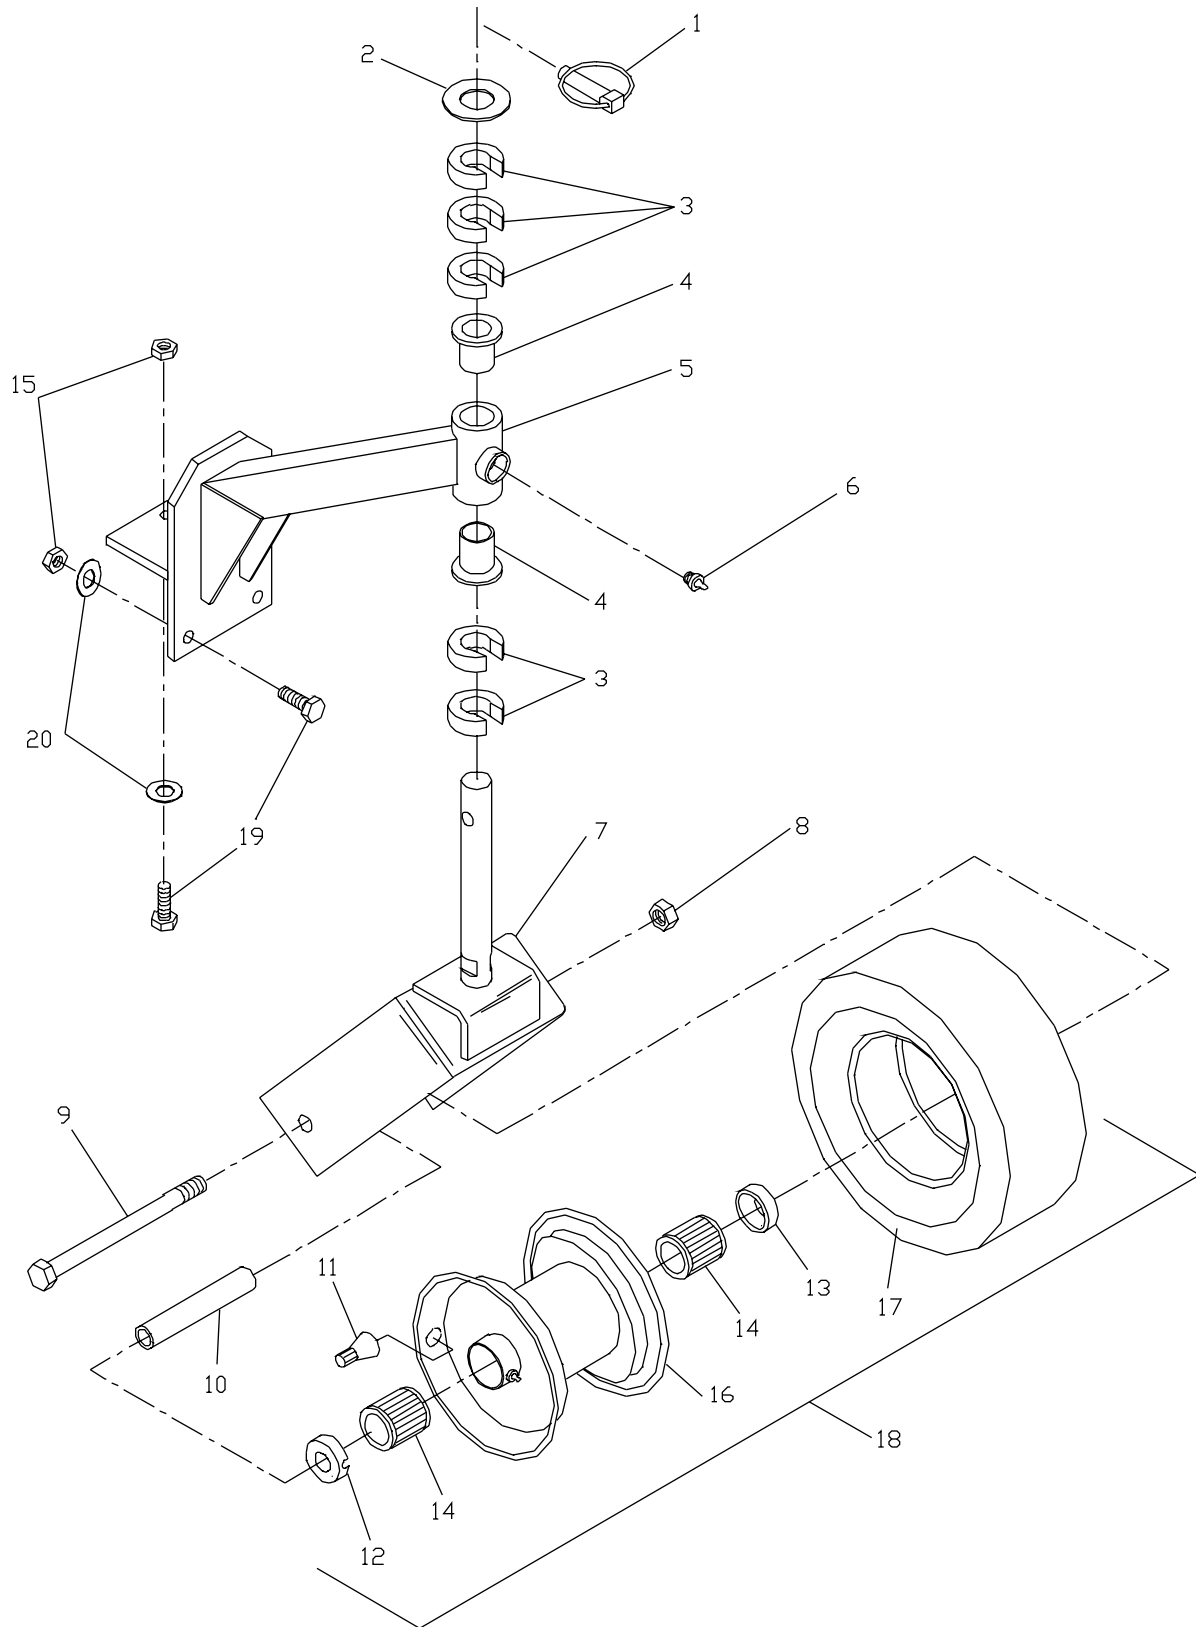

FRONT CASTER

FRONT CASTER

ITEM	PART NO.	QTY.	DESCRIPTION
1	539101874	1	7/16 LYNCH PIN
2	539916561	1	MACH. BUSHING
3	539101873	5	"C"-SPACER
4	539101232	2	FLANGE BUSHING
5	539104555	1	CASTER ARM W/BUSHING
6	539976997	1	ZERK 1/8 NPT
7	539104554	1	CASTER YOKE
8	539101331	1	1/2C NYLOC NUT
9	539101907	1	HCS 1/2C X 5 1/2
10	539101872	1	SPACER
11	539912234	1	AIR VALVE
12	539977356	1	NOTCHED ENDCAP
13	539923557	1	ENDCAP
14	539977353	2	ROLLER BEARING
15	539990546	3	HLN 3/8C
16	539104618	1	RIM
17	539101905	1	9" TIRE
18	539104556	1	TIRE & WHEEL ASS.
19	539990563	3	HCS 3/8C X 1
20	539990517	3	FW 3/8 STD
21	539104559	1	FRONT WHEEL CASTER ASM. KIT (INCLUDES ITEMS 1 THRU 20)