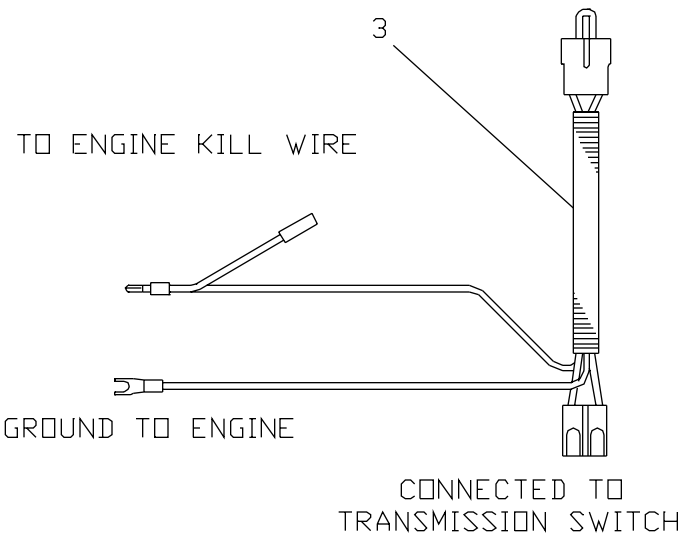

GROUND HARNESS KAWASAKI

GROUND HARNESS KOHLER