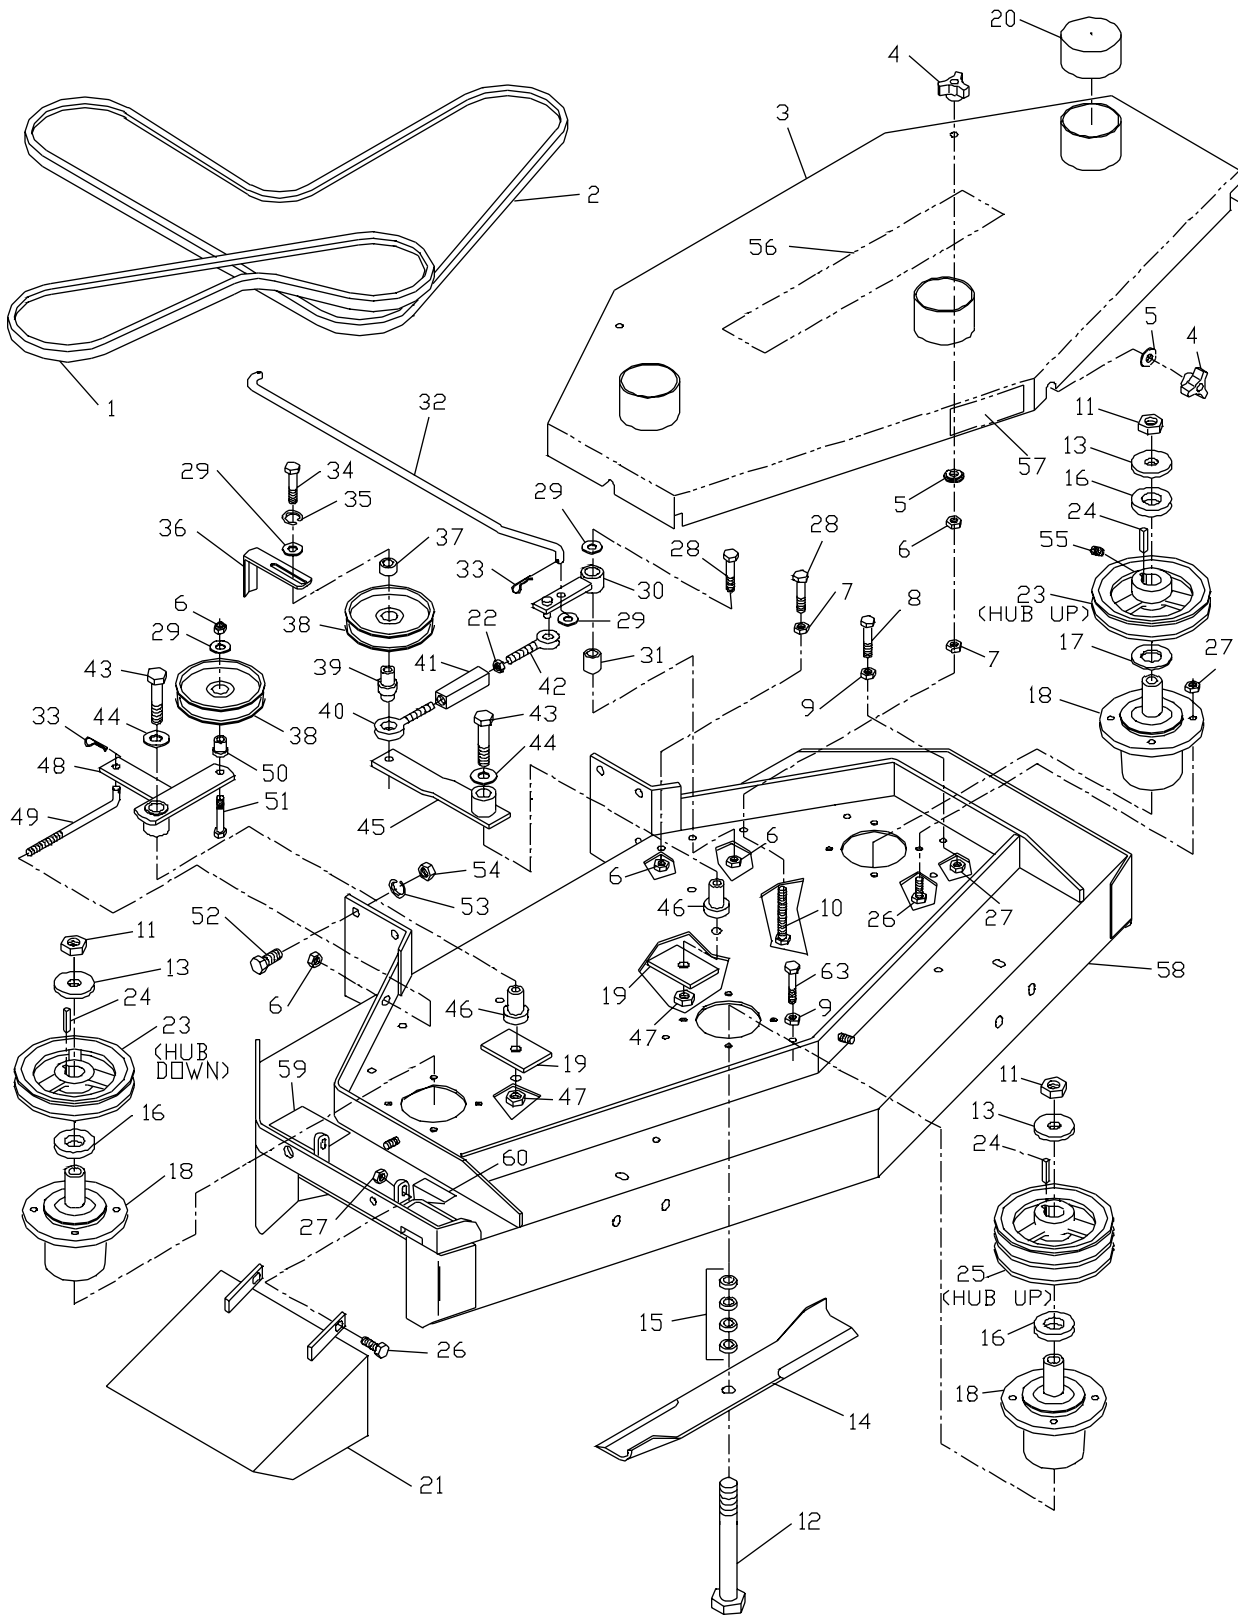

48" FRONT DECK

48" FRONT DECK

ITEM	PART NO.	QTY.	DESCRIPTION	ITEM	PART NO.	QTY.	DESCRIPTION
1	539100024	1	AUX. BLADE BELT	31	539101836	1	SLEEVE BUSHING
2	539101958	1	BLADE BELT 48	32	539102031	1	BLADE ROD 48"
3	539104562	1	48" BELT SHIELD	33	539976988	2	#2 HAIRPIN
4	539102070	5	THREE PRONG KNOB	34	539990637	1	HCS 3/8C X 2 1/2
5	539102056	5	3/8 SEALING WASHER	35	539990118	1	3/8 LOCK WASHER
6	539990546	6	HLN 3/8C	36	539100075	1	SNUBBER
7	539990613	6	HFLN 3/8C	37	539102656	1	SPACER
8	539990553	4	HCS 5/16CX3(BELT GUIDE)	38	539976688	2	IDLER PULLEY
9	539990585	7	HFLN 5/16C	39	539101980	1	EYEBOLT PIVOT
10	539102334	2	TAPBOLT-3/8C X 4 1/2	40	539101981	1	LEFT HANDEYEBOLT
11	539976980	3	HN 5/8F	41	539101983	1	TURNBUCKLE
12	539102332	2	HCS 5/8F X 8 1/2	42	539101982	1	RH. EYEBOLT
	539101100	1	HCS 5/8F X 9(CENTER)	43	539101332	2	HCS 1/2C X 2 3/4
13	539102243	3	SUPPORT WASHER	44	539990550	3	1/2 FLAT WASHER
14	539100340	3	BLADE 16 1/4"	45	539101978	1	ARM W/LDMT
15	539976436	12	BLADE SPACERS	46	539101231	2	IDLER SPINDLE
16	539102245	3	SPACER	47	539101331	2	1/2C NYLOC NUT
17	539102675	1	MACH. BUSHING 10 GA.	48	539102237	1	AUX. IDLER ARM
18	539102440	3	HOUSING ASM.	49	539102337	1	TENSION ROD
19	539102236	2	PAD	50	539976695	1	IDLER FLANGE BUSHING
20	539102320	3	TUBE CAP	51	539990730	1	HCS 3/8C X 1 3/4
21	539104546	1	DEFLECTOR CHUTE	52	539101175	6	HCS 7/16C X 1 1/2
22	539990196	1	5/16C HEX NUT	53	539990247	6	7/16 LOCK WASHER
23	539976398	2	PULLEY W/SETSCREWS	54	539990449	6	7/16C HEX NUT
24	539101995	3	1/4SQ. KEY X 1 1/8	55	539976956	6	5/16 NYLOC SETSCREW
25	539101819	1	DOUBLE PULLEY W/SETS.	56	539104790	1	DECAL, HUSQVARNA
26	539990209	14	HCS 5/16C X 1	57	539105071	1	DECAL, NASCAR
27	539990184	21	HLN 5/16C	58	539104564	1	48" DECK W/DECALS
28	539990629	2	HCS 3/8C X 2 1/4	59	539100344	1	DECAL, DANGER
29	539990517	4	FW 3/8 STD	60	539913010	1	DECAL, CPSC
30	539101979	1	ENGAGEMENT ARM	63	539102335	3	HCS 5/16C X 4