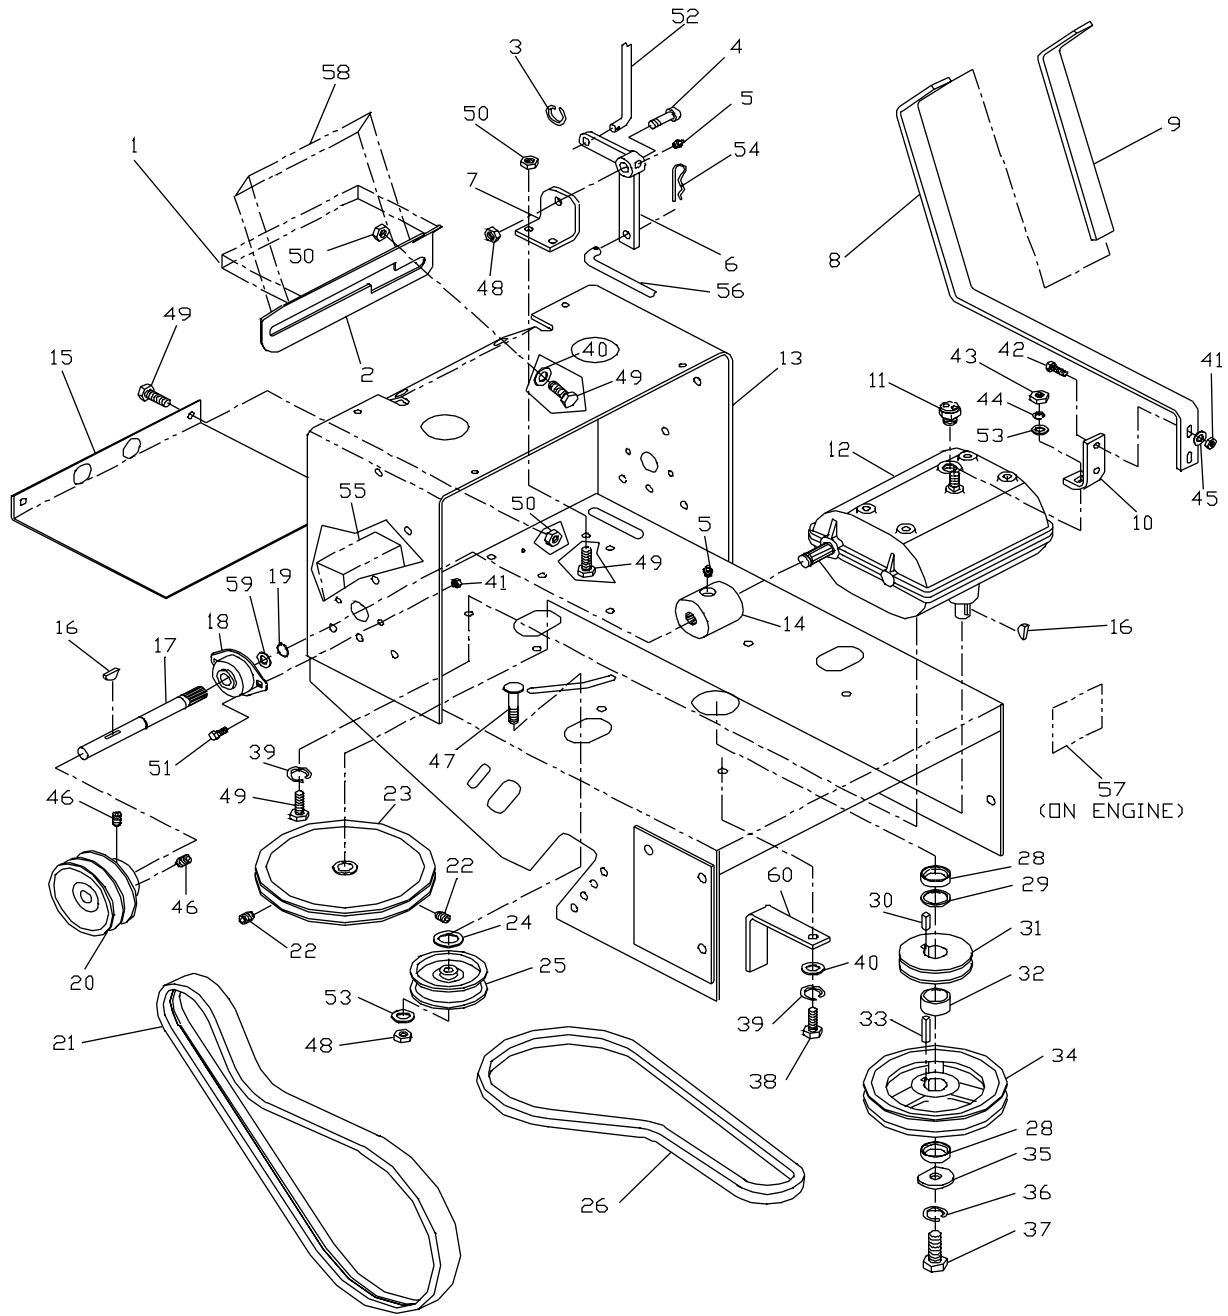

TRANSMISSION & SHIFTER GROUP

32", 36", & 48" MODELS

TRANSMISSION & SHIFTER GROUP

32", 36", & 48" MODELS

ITEM	PART NO.	QTY.	DESCRIPTION	ITEM	PART NO.	QTY.	DESCRIPTION
1	539100277	1	DECAL,SHIFTER	36	539990247	1	SLW 7/16 STD
2	539101960	1	SHIFTER PLATE	37	539100142	1	HCS M10-1.5 X 35MM (Kawasaki)
3	539916459	1	RETAINER		539100141	1	HCS 7/16F X 1.5 GR 5 (Kohler)
4	539100150	1	SB 1/2C X 3/4	38	539977692	4	HTB M8-1.25 X 35MM (Kawasaki)
5	539976998	3	ZERK1/4-28 STRHT		539100567	4	HCS M8-1.25 X 30MM (Kohler)
6	539100066	1	BELLCRANK	39	539990187	8	SLW 5/16 STD
7	539104648	1	BRACKET	40	539990692	6	5/16 FW STD
8	539101961	1	SHIFTER ARM	41	539990761	6	HLN 1/4C
9	539101965	1	SHIFTER GRIP	42	539977761	2	HCS 1/4C X 1
10	539102165	1	SHIFTER BRKT.	43	539990155	1	NUT 3/8F
11	539100148	1	TRANS. SWITCH	44	539990118	1	SLW 3/8 STD
12	539102162	1	TRANSMISSION	45	539990598	2	FW 1/4 STD
13	539104724	1	REAR DECK W/DECALS	46	539976956	4	5/16 NYLOC SETSCW
14	539102164	2	COUPLING			2	(32" MODELS)
15	539104547	1	LOWER BELT SHIELD	47	539100145	1	RHSNB 3/8C X 2
16	539910211	3	#9 WOODRUFF KEY	48	539990546	2	HLN 3/8C CENTER P.
17	539102163	2	DRIVE SHAFT	49	539976934	10	HCS 5/16C X 3/4
18	539101967	2	BEARING	50	539990184	6	HLN 5/16C
19	539101971	2	RETAINERRING	51	539990072	4	HCS 1/4C X 5/8
20	539101954	2	DRIVE PULLEY(36&48)	52	539101972	1	BLADE ROD
	539102154	2	DRIVE PULLEY(32)	53	539990517	2	FW 3/8 STD
21	539101956	2	DRIVE BELT(36&48)	54	539976989	1	#4 HAIRPIN
	539102149	2	DRIVE BELT(32)	55	539100361	1	DANGER DECAL
22	539101988	2	1/4-20 NYLOC SETSCW.	56	539102031	1	BLADE ROD 48"
23	539101964	1	INPUT PULLEY		539102048	1	BLADE ROD 36"
24	539990550	1	1/2 FLAT WASHER STD	57	539100128	1	EXHAUST DECAL
25	539919078	1	IDLER PULLEY	58	539102047	1	DECAL, CLUTCH
26	539101957	1	BELT, TRANSMISSION	59	539991043	2	MACH. BUSHING
27	539102036	1	BELT GUIDE(NOT SHN.)	60	539103462	2	BELT GUIDE, LONG
28	539921960	2	SPACER				48" MODELS
29	539102050	1	MACH. BUSHING			1	32" & 36" MODELS
30	539105718	1	KEY 1/4SQ. X 1/2	61	539103463	1	BELT GUIDE, SHORT
31	539919148	1	PULLEY				(NOT SHOWN) 32" & 36" MODELS
32	539101720	1	SPACER				
33	539101995	1	KEY 1/4SQ. X 1 1/8				
34	539101834	1	ENGINE PULLEY				
35	539106504	1	HEAVY WASHER