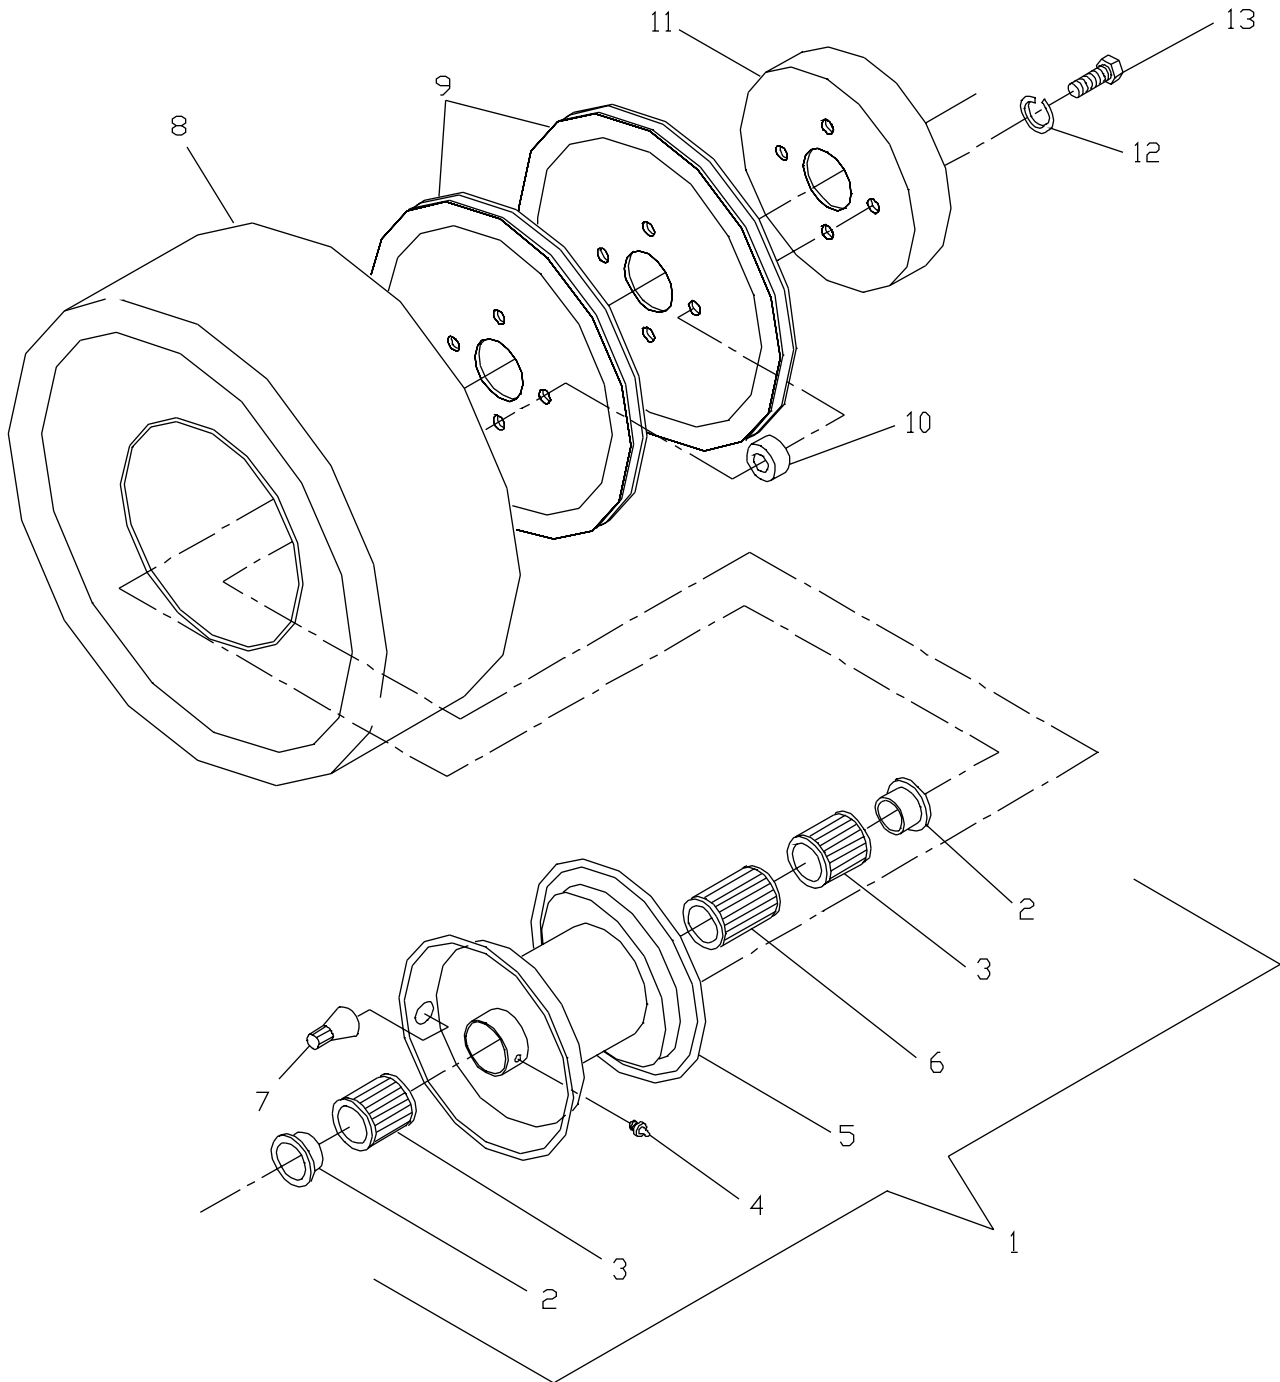

TRACTION WHEEL ASSEMBLY 36" & 48" MODELS

TRACTION WHEEL ASSEMBLY 36" & 48" MODELS

ITEM	PART NO.	QTY.	DESCRIPTION
1	539104758	1	WHEELASM. (INCLUDES ITEMS 2 THRU 8)
2	539100395	2	ENDCAP
3	539102161	2	ROLLER BEARING (SHORT)
4	539976998	1	ZERK 1/4-28 STRHT
5	539104759	1	RIM (INCLUDES ITEMS 4 & 7)
6	539100393	1	ROLLER BEARING (LONG)
7	539912234	1	AIR VALVE
8	539923788	1	TIRE
9	539938473	2	TRACTION PULLEY
10	539923515	4	SPACER
11	539101946	1	BRAKE DRUM
12	539990118	4	SLW 3/8 STD
13	539990164	4	HCS 3/8F X 1 1/2