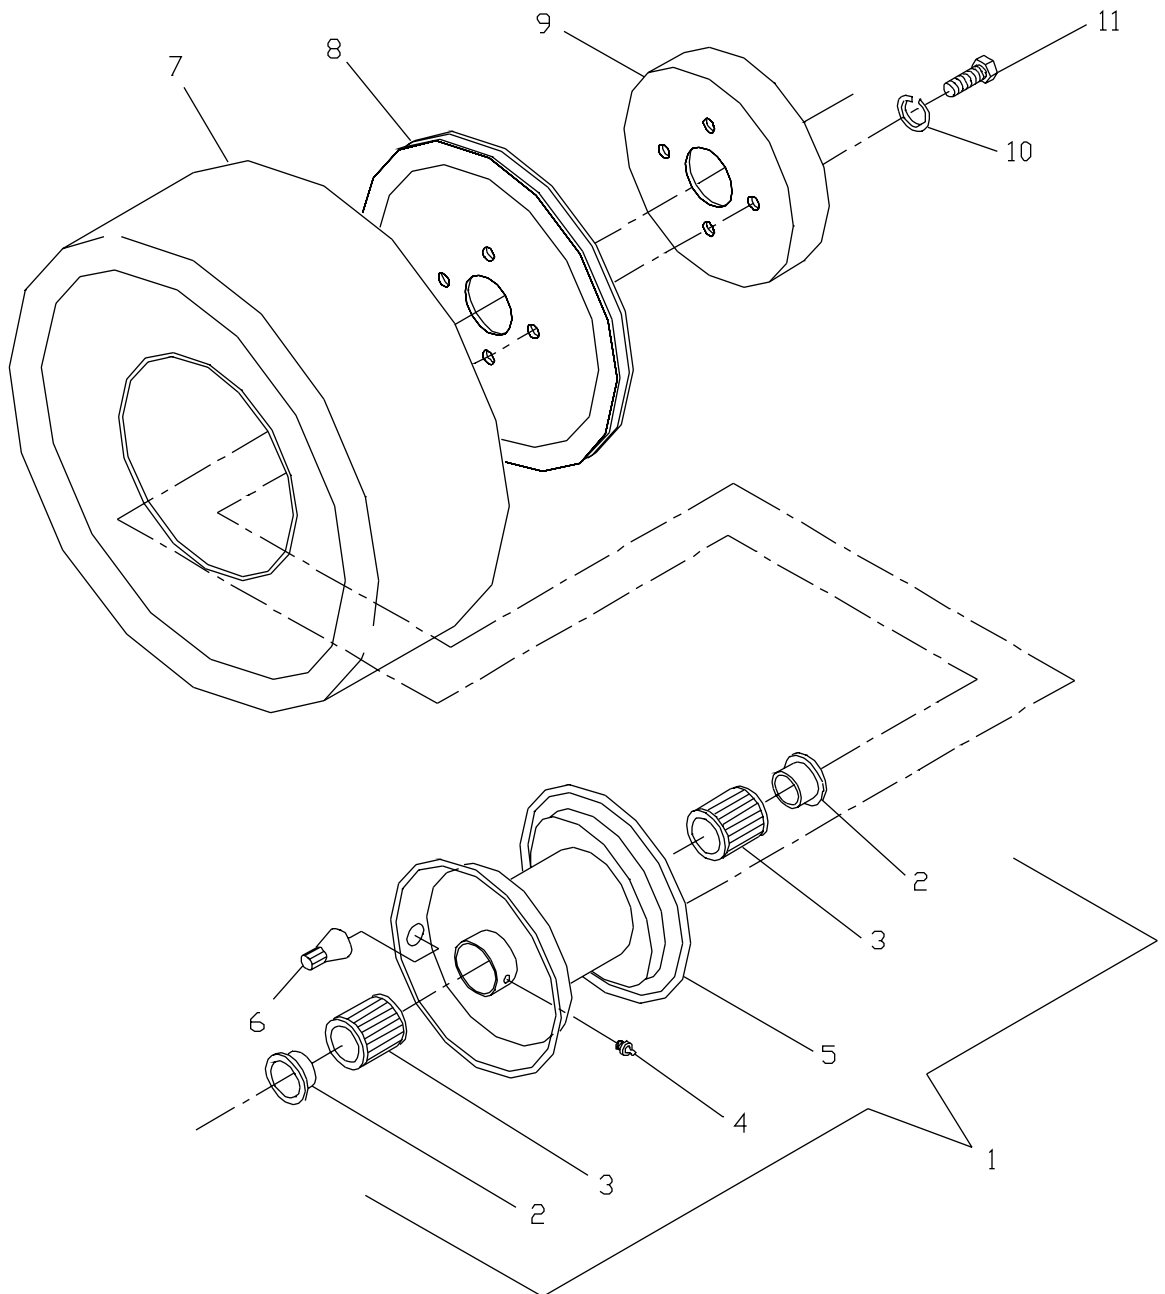

TRACTION WHEEL ASSEMBLY 32" MODELS

TRACTION WHEEL ASSEMBLY 32" MODELS

ITEM	PART NO.	QTY.	DESCRIPTION
1	539104714	1	WHEELASM. (INCLUDES ITEMS 2 THRU 7)
2	539100395	2	ENDCAP
3	539100393	2	ROLLER BEARING
4	539976998	1	ZERK 1/4-28 STRHT
5	539104716	1	RIM (INCLUDES ITEMS 4 & 6)
6	539912234	1	AIR VALVE
7	539977222	1	TIRE
8	539976522	1	TRACTION PULLEY
9	539101946	1	BRAKE DRUM
10	539990118	4	SLW 3/8 STD
11	539977748	4	HCS 3/8F X 3/4