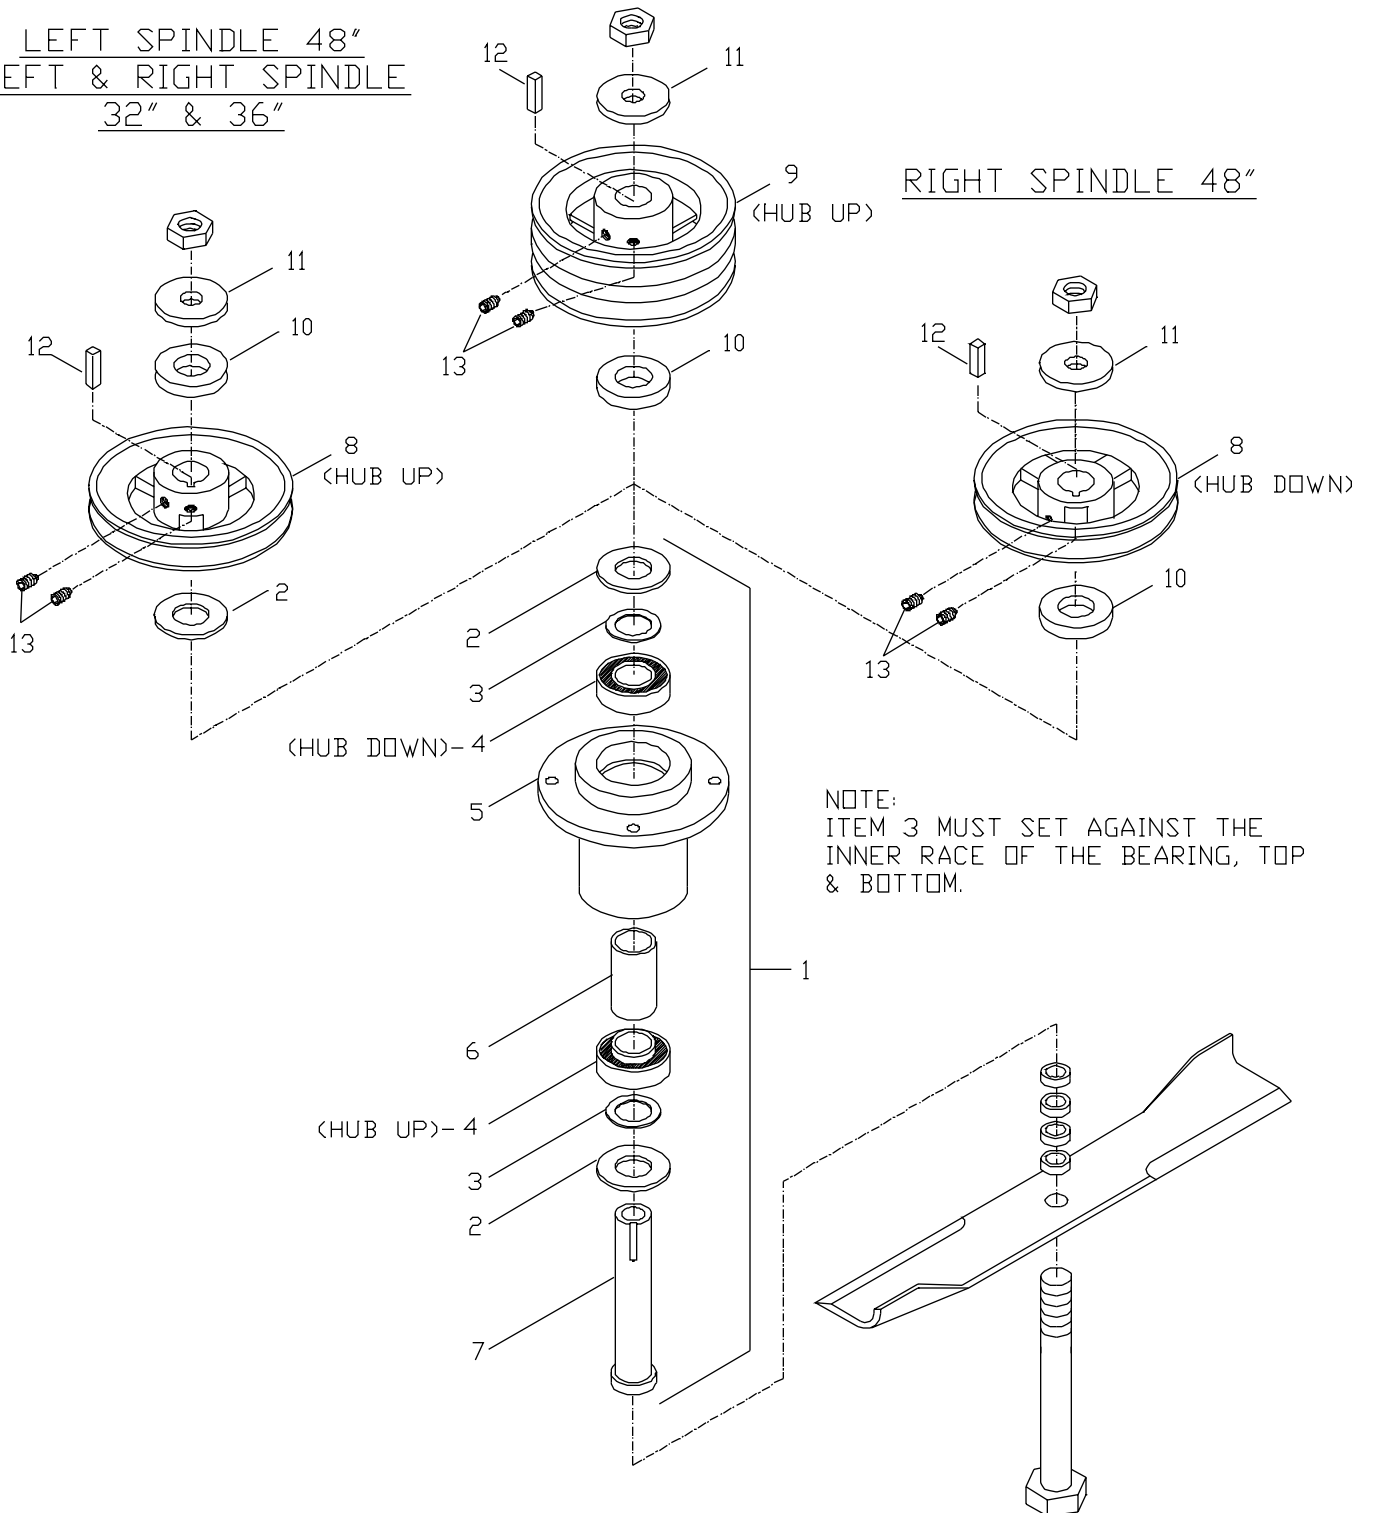

CUTTER HOUSING ASSEMBLY

CENTER SPINDLE 48"

LEFT SPINDLE 48"
LEFT & RIGHT SPINDLE
32" & 36"

RIGHT SPINDLE 48"

NOTE:
ITEM 3 MUST SET AGAINST THE
INNER RACE OF THE BEARING, TOP
& BOTTOM.

CUTTER HOUSING ASSEMBLY

ITEM	PART NO.	QTY.	DESCRIPTION
1	539102440	1	CUTTER HOUSING ASM. (INCLUDES ITEMS 2 THRU 7)
2	539102675	3	MACH. BUSING 10GA.
3	539102244	2	MACH. BUSING 18GA.
4	539102677	2	BEARING
5	539102673	1	HOUSING
6	539102676	1	SPACER
7	539102674	1	SPINDLE
8	539976398	1	PULLEY
9	539101819	1	DOUBLE PULLEY
10	539102245	1	3/8" SPACER
11	539102243	1	1/4" SPACER
12	539101995	1	KEY 1/4 SQ. X 1 1/8"
13	539976956	2	5/16 NYLOC SETSCREW

SEE PAGES 12 THRU 15 FOR CORRECT BLADE BOLT, NUT,
BLADE SPACERS, AND BLADE FOR YOUR MODEL.

NOTE:

THIS HOUSING ASSEMBLY (ITEM 1) IS USED IN CONJUNCTION WITH DIFFERENT PULLEYS AND SPACERS. IT IS CRITICAL THAT YOU USE THE RIGHT SPACERS IN THE RIGHT LOCATION FOR THE DIFFERENT SPINDLE COMBINATIONS. (ALSO REFER TO THE KUTTER OPERATOR'S MANUAL)

NOTE:

THIS HOUSING ASSEMBLY (ITEM 1) WILL NOT WORK IF THESE ITEMS ARE NOT IN THEIR PROPER LOCATION OR ORIENTATION.