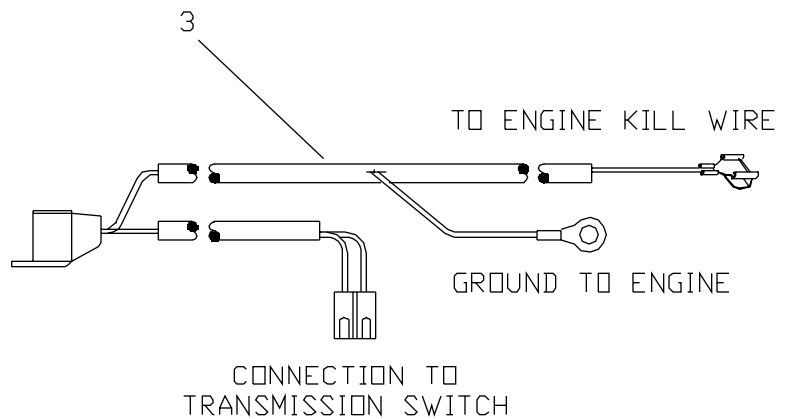

GROUND HARNESS KAWASAKI

GROUND HARNESS KOHLER