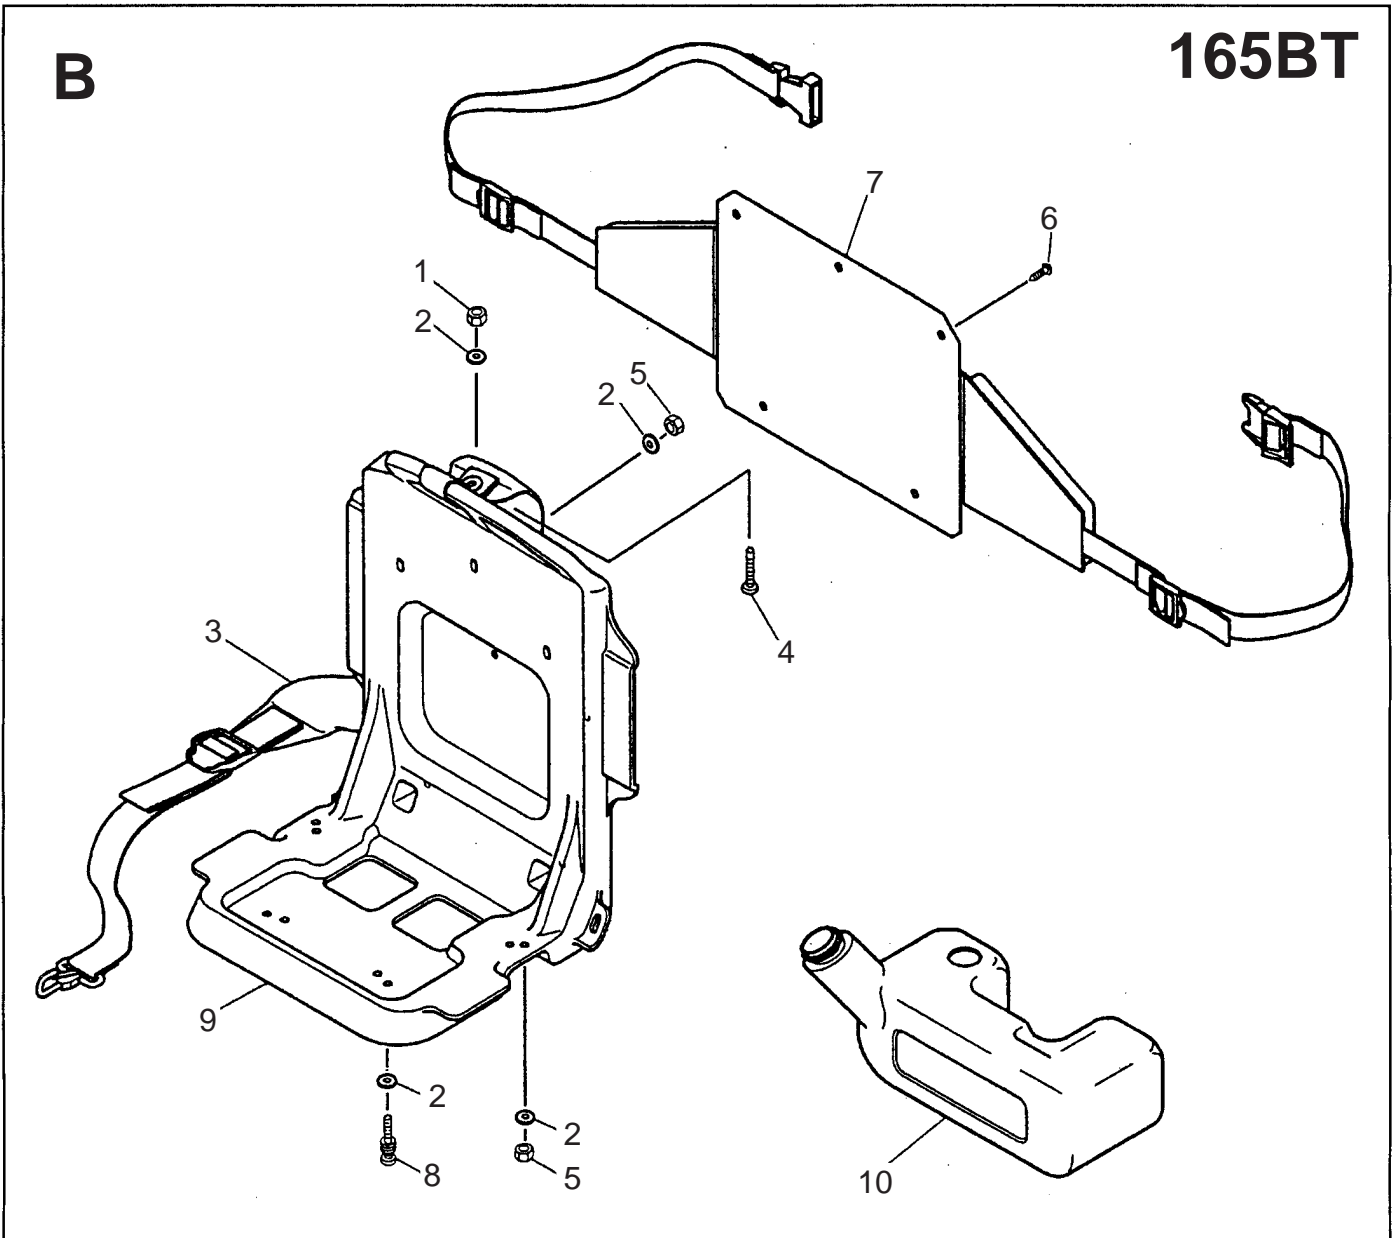

165 BT

Repair Parts Manual

Backpack Blower

A**165BT**

Ref. #	Part #	Description	Ref. #	Part #	Description
1	695 00 07-99	Elbow Pipe Compl.	12	695 00 06-33	Tapping Screw (M5x20)
2	695 00 00-05	O-Ring	13	695 00 06-34	Rubber AV Mount
3	695 00 08-00	Elbow Pipe	14	695 00 06-35	Rubber AV Mount
4	695 00 08-01	Hose Band	15	695 00 08-09	Fan Case
5	695 00 08-02	Wire Clamp	16	695 00 06-37	Pre-Coat Lock Bolt
6	695 00 08-03	Flexible Pipe	17	695 00 08-10	Fan
7	695 00 08-04	Base Pipe	18	695 00 08-11	Fan Case
8	695 00 08-05	Throttle Lever Assy.	19	695 00 06-40	Pre-Coat Lock Bolt
9	695 00 08-06	Middle Pipe	20	695 00 08-12	Fan Cover
10	695 00 08-07	Bend Pipe	21	695 00 08-13	Socket Screw
11	695 00 01-10	Wire Band	22	695 00 00-40	Nylon Nut
			23	695 00 11-01	Concentrator Nozzle

B**165BT**

Ref. #	Part #	Description
1	695 00 00-38	Flange Nylon Nut (M6)
2	695 00 00-45	Washer
3	695 00 06-41	Shoulder Band
4	695 00 06-42	Truss Screw (M6x16)
5	501 94 19-01	U-Nut (M6)
6	695 00 06-43	Clip
7	695 00 06-44	Backpack Pad
8	695 00 08-16	Screw (M6x16)
9	695 00 08-17	Backpack Frame
10	695 00 08-18	Fuel Tank