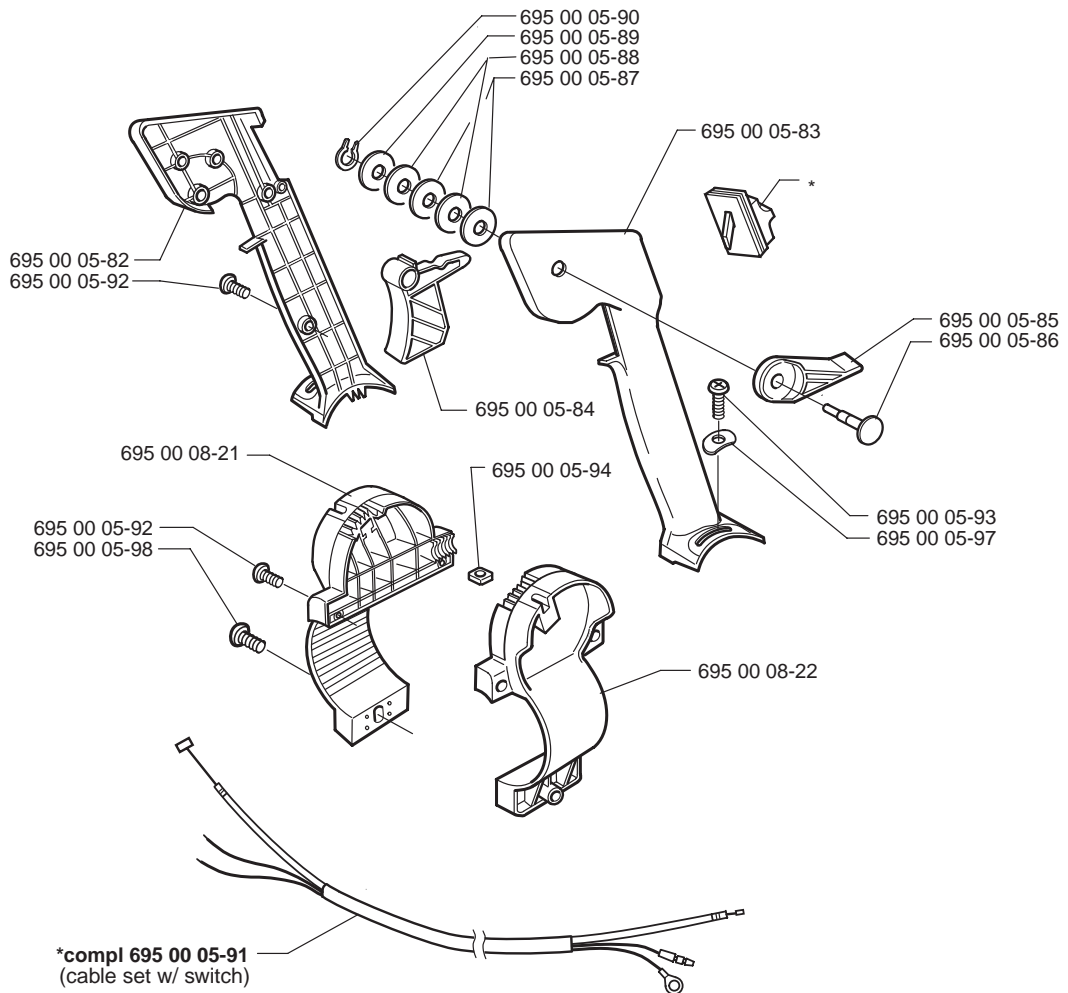

T

compl. 695 00 08-20