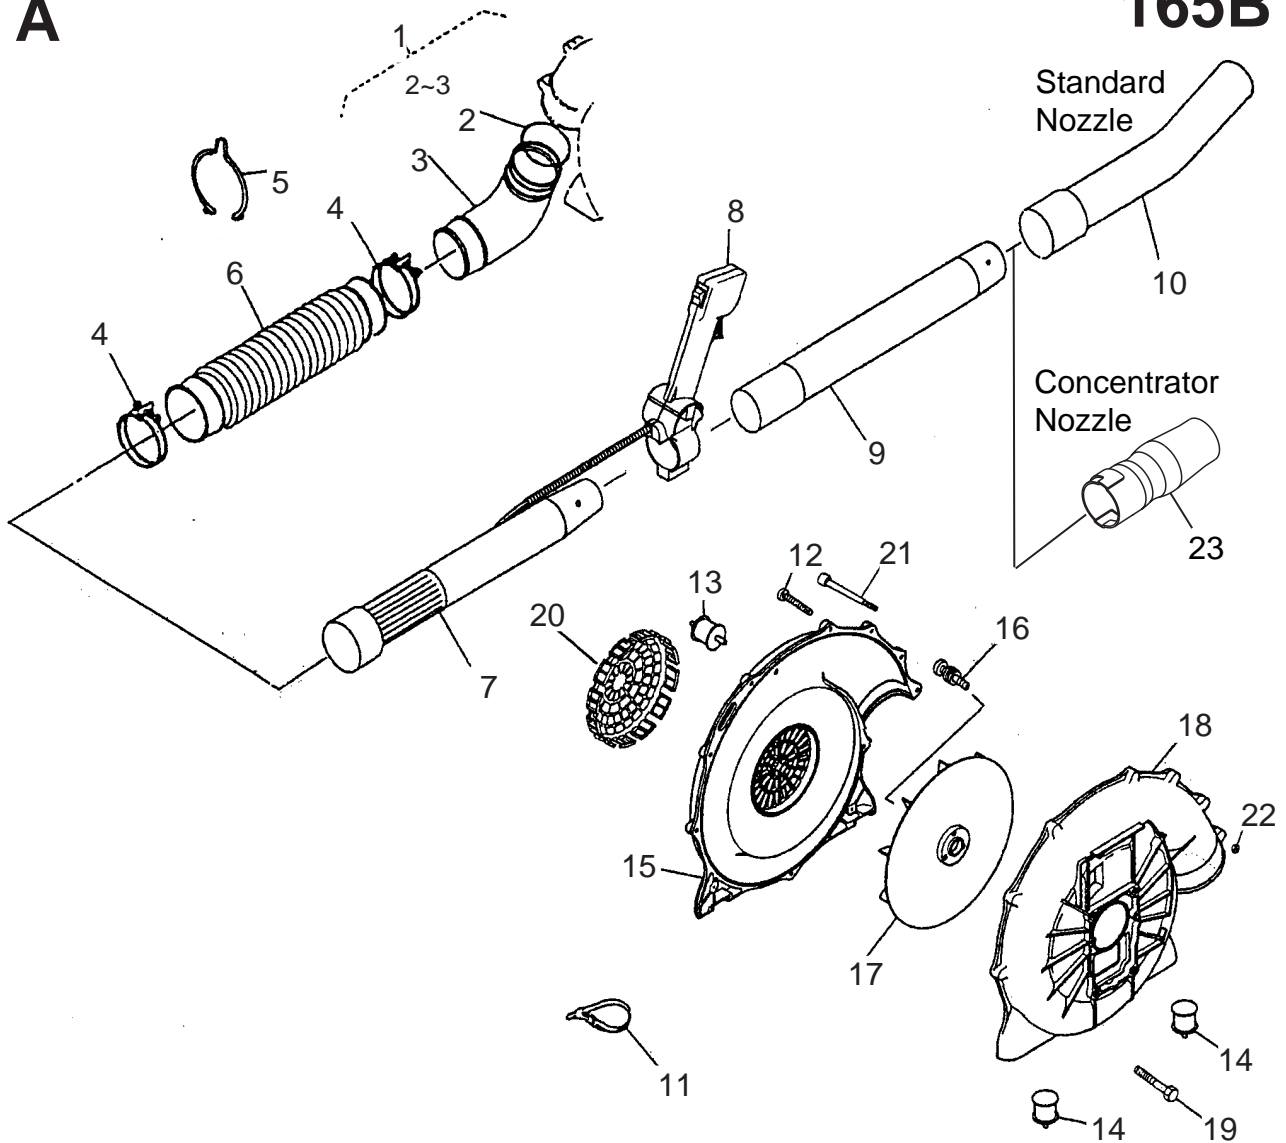

165 BT

Repair Parts Manual

Backpack Blower

A**165BT**

Ref. #	Part #	Description	Ref. #	Part #	Description
1	695 00 07-99	Elbow Pipe Compl.	12	695 00 06-33	Tapping Screw (M5x20)
2	695 00 00-05	O-Ring	13	695 00 06-34	Rubber AV Mount
3	695 00 08-00	Elbow Pipe	14	695 00 06-35	Rubber AV Mount
4	695 00 08-01	Hose Band	15	695 00 08-09	Fan Case
5	695 00 08-02	Wire Clamp	16	695 00 06-37	Pre-Coat Lock Bolt
6	695 00 08-03	Flexible Pipe	17	695 00 08-10	Fan
7	695 00 08-04	Base Pipe	18	695 00 08-11	Fan Case
8	695 00 08-05	Throttle Lever Assy.	19	695 00 06-40	Pre-Coat Lock Bolt
9	695 00 08-06	Middle Pipe	20	695 00 08-12	Fan Cover
10	695 00 08-07	Bend Pipe	21	695 00 08-13	Socket Screw
11	695 00 01-10	Wire Band	22	695 00 00-40	Nylon Nut
			23	695 00 11-01	Concentrator Nozzle

B**165BT**

Ref. #	Part #	Description
1	695 00 00-38	Flange Nylon Nut (M6)
2	695 00 00-45	Washer
3	695 00 06-41	Shoulder Band
4	695 00 06-42	Truss Screw (M6x16)
5	501 94 19-01	U-Nut (M6)
6	695 00 06-43	Clip
7	695 00 06-44	Backpack Pad
8	695 00 08-16	Screw (M6x16)
9	695 00 08-17	Backpack Frame
10	695 00 08-18	Fuel Tank