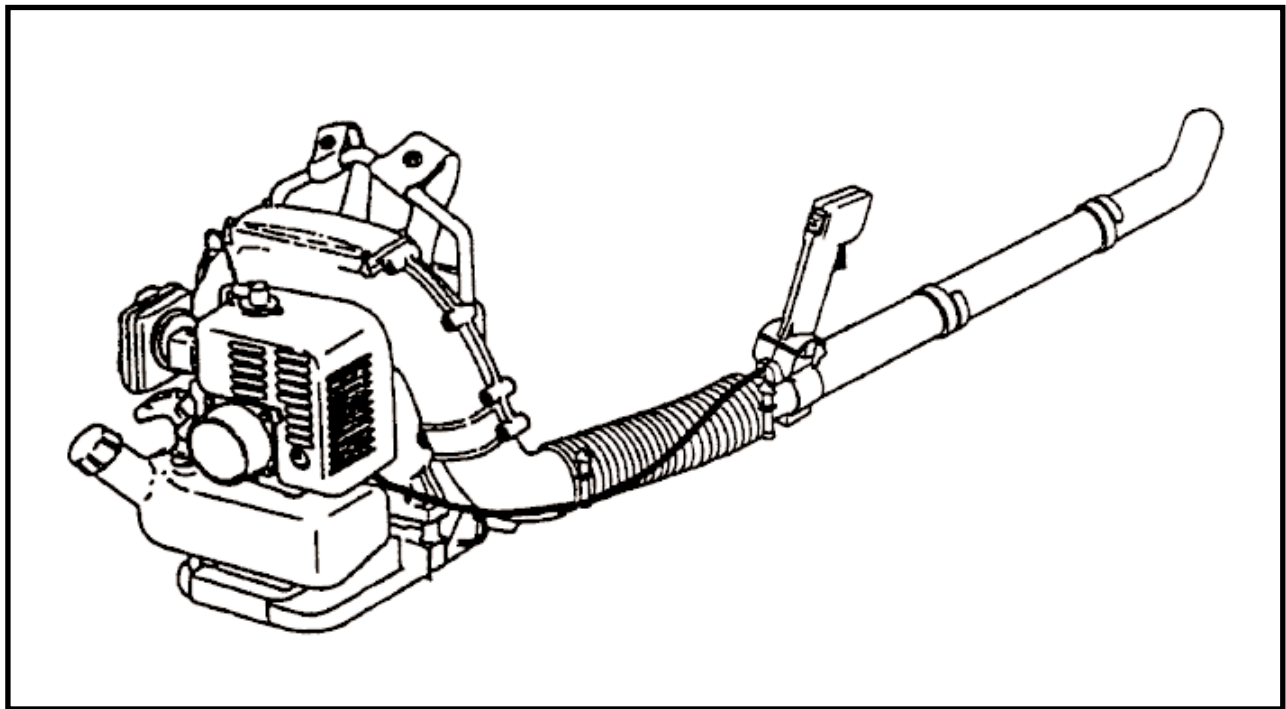

165 BT

Repair Parts Manual

Backpack Blower

A**165BT**

Ref. #	Part #	Description	Ref. #	Part #	Description
1	695 00 07-99	Elbow Pipe Compl.	12	695 00 06-33	Tapping Screw (M5x20)
2	695 00 00-05	O-Ring	13	695 00 06-34	Rubber AV Mount
3	695 00 08-00	Elbow Pipe	14	695 00 06-35	Rubber AV Mount
4	695 00 08-01	Hose Band	15	695 00 08-09	Fan Case
5	695 00 08-02	Wire Clamp	16	695 00 06-37	Pre-Coat Lock Bolt
6	695 00 08-03	Flexible Pipe	17	695 00 08-10	Fan
7	695 00 08-04	Base Pipe	18	695 00 08-11	Fan Case
8	695 00 08-05	Throttle Lever Assy.	19	695 00 06-40	Pre-Coat Lock Bolt
9	695 00 08-06	Middle Pipe	20	695 00 08-12	Fan Cover
10	695 00 08-07	Bend Pipe	21	695 00 08-13	Socket Screw
11	695 00 01-10	Wire Band	22	695 00 00-40	Nylon Nut
			23	695 00 11-01	Concentrator Nozzle

B**165BT**

Ref. #	Part #	Description
1	695 00 00-38	Flange Nylon Nut (M6)
2	695 00 00-45	Washer
3	695 00 06-41	Shoulder Band
4	695 00 06-42	Truss Screw (M6x16)
5	501 94 19-01	U-Nut (M6)
6	695 00 06-43	Clip
7	695 00 06-44	Backpack Pad
8	695 00 08-16	Screw (M6x16)
9	695 00 08-17	Backpack Frame
10	695 00 08-18	Fuel Tank