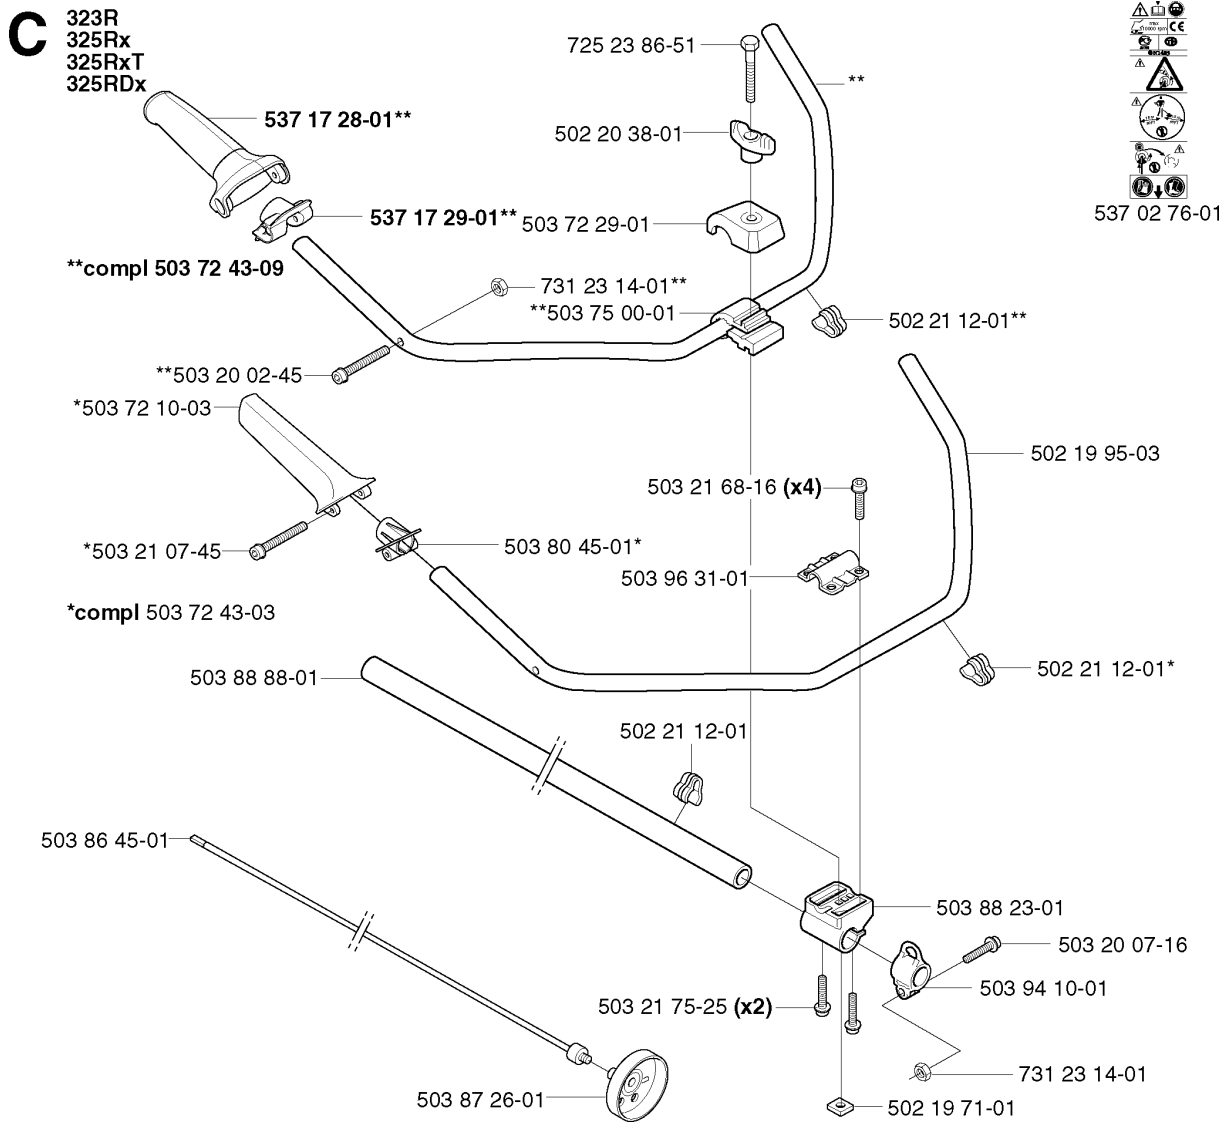

**A** 323C  
325C

503 79 56-01 537 02 76-03

## SHAFT &amp; HANDLE

325 RXT, 2002-01

Part No	Description	Remark	QTY KIT
503 21 98-25	SCREW		1
503 21 98-35	SCREW		1
503 22 26-01	NUT		1
503 79 56-01	LABEL		1
503 88 41-01	CLUTCH DRUM		1
530 05 38-00	SHAFT		1
530 09 45-43	DRIVER		1
537 02 76-03	LABEL		1
537 04 25-01	ATTACHMENT PLATE		1
537 07 37-01	SPACING TUBE		1
537 07 68-03	HANDLE		1
537 15 42-01	SHAFT		1
731 23 16-01	HEXAGON NUT		1
735 31 12-00	CIRCLIP		1