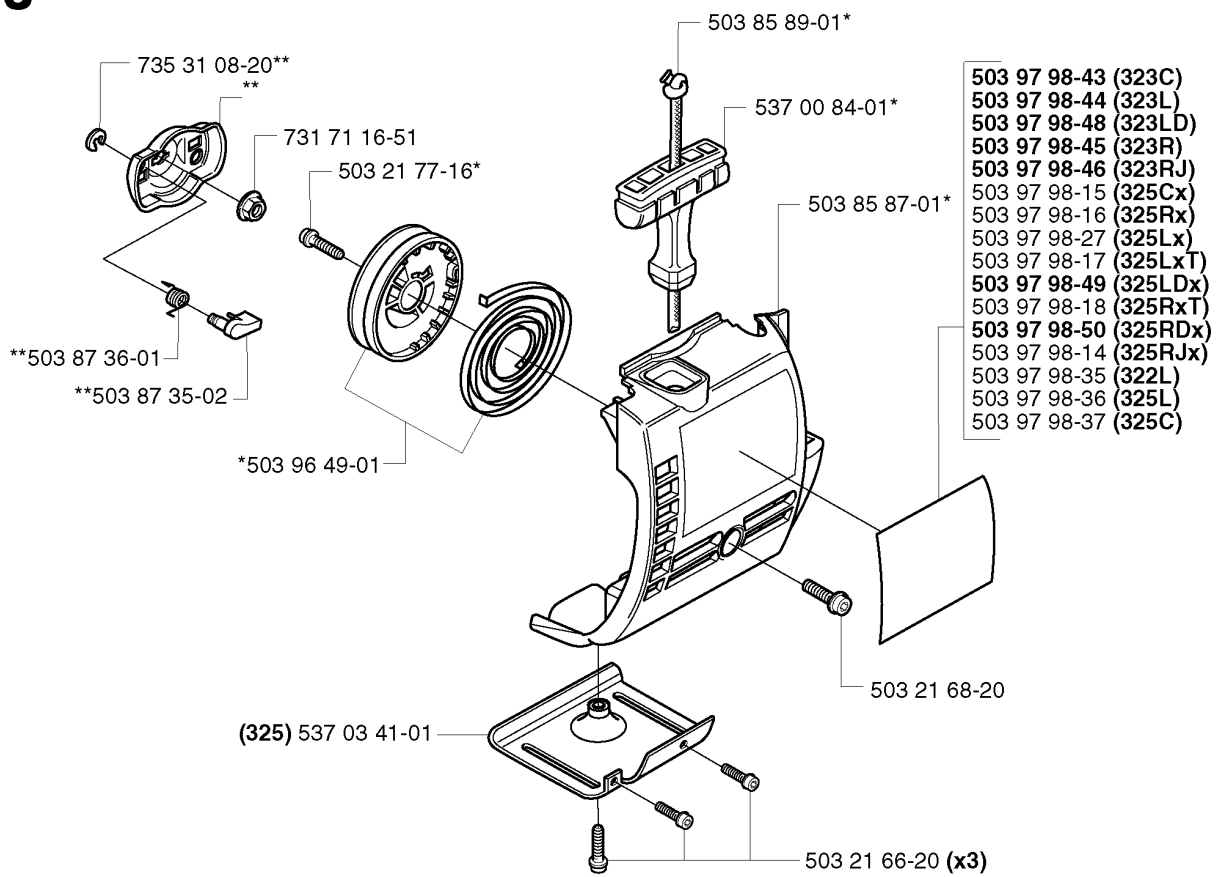

## SHAFT &amp; HANDLE

325 RXT, 2002-01

Part No	Description	Remark	QTY KIT
503 21 98-25	SCREW		1
503 21 98-35	SCREW		1
503 22 26-01	NUT		1
503 79 56-01	LABEL		1
503 88 41-01	CLUTCH DRUM		1
530 05 38-00	SHAFT		1
530 09 45-43	DRIVER		1
537 02 76-03	LABEL		1
537 04 25-01	ATTACHMENT PLATE		1
537 07 37-01	SPACING TUBE		1
537 07 68-03	HANDLE		1
537 15 42-01	SHAFT		1
731 23 16-01	HEXAGON NUT		1
735 31 12-00	CIRCLIP		1

## SHAFT &amp; HANDLE

325 RXT, 2002-01

Part No	Description	Remark	QTY KIT
502 19 71-01	SQUARE NUT		1
502 19 95-03	HANDLEBAR		1
502 20 38-01	KNOB		1
502 21 12-01	STAPLE		1
502 21 12-01	STAPLE		1
502 21 12-01	STAPLE		1
503 20 02-45	SCREW IHSCFM		1
503 20 07-16	SCREW IHSCFM		1
503 21 07-45	SCREW IHSCFM		1
503 21 68-16	SCREW IHSCFM		4
503 21 75-25	SCREW IHSCFM		2
503 72 10-03	HANDLE		1
503 72 29-01	COVER		1
503 72 43-03	HANDLEBAR PART ASSY		1
503 72 43-09	HANDLEBAR		1
503 75 00-01	HANDLEBAR BRACKET		1
503 80 45-01	BRACKET		1
503 86 45-01	DRIVE SHAFT		1
503 87 26-01	CLUTCH DRUM ASSY		1
503 88 23-01	BRACKET		1
503 88 88-01	TUBE		1
503 94 10-01	HOOK		1
503 96 31-01	BRACKET		1
537 02 76-01	LABEL		1
537 17 28-01	HANDLE		1
537 17 29-01	COVER		1
725 23 86-51	SCREW EHHM		1
731 23 14-01	HEXAGON NUT		1
731 23 14-01	HEXAGON NUT		1

**J**

\*\*compl 503 87 33-02

\*compl 503 85 28-01