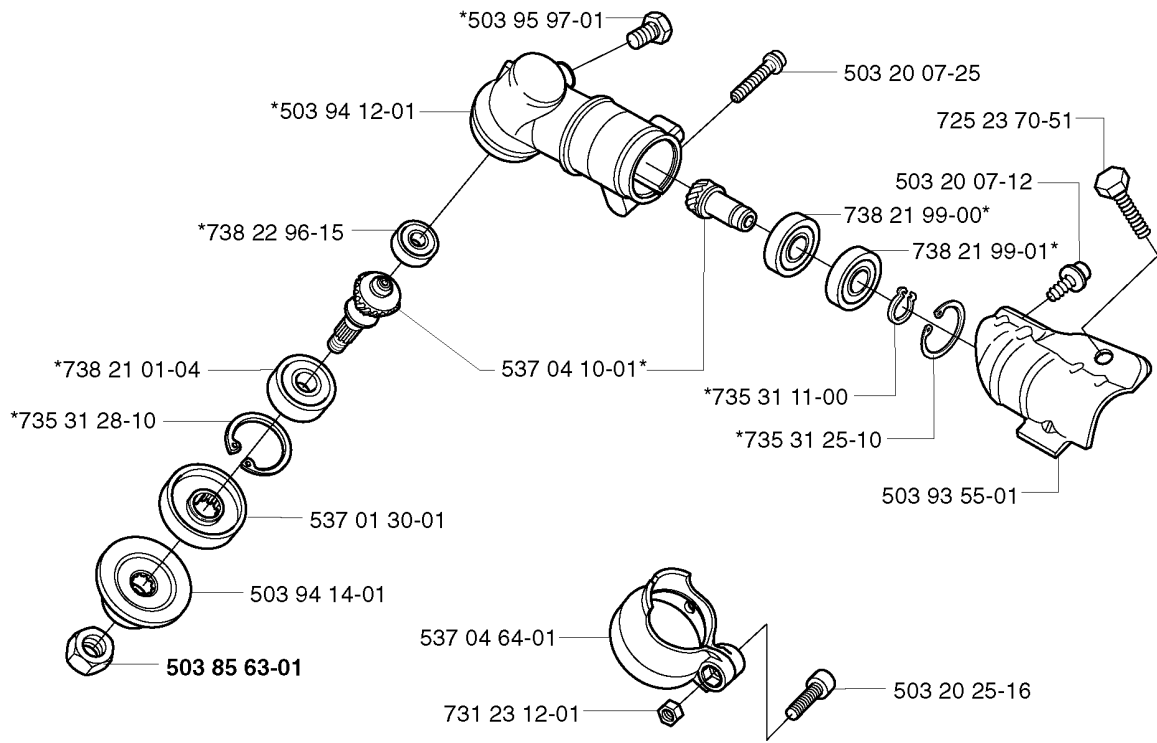

F *compl 503 94 11-01