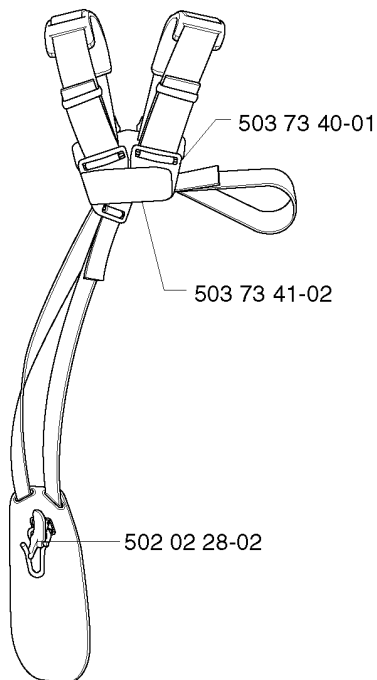

## ACCESSORIES

325 RXT, 2002-01

Part No	Description	Remark	QTY KIT
501 60 02-03	SCREWDRIVER		1
501 78 33-01	SUSPENSION BAIL		1
502 02 28-02	WELT HOOK		1
502 03 55-05	TRANSPORT GUARD		1
502 11 46-02	SOCKET WRENCH		1
502 21 58-01	L-NYCKEL		1
502 28 59-01	STOP		1
503 21 83-16	SCREW		1
503 73 40-01	FRONT PIECE		1
503 73 41-02	FRONT PIECE		1
503 73 63-03	HARNESS		1
503 73 63-04	HARNESS ASSY	USA	1
503 74 16-01	HARNESS ASSY		1
503 74 16-02	HARNESS ASSY	USA	1
503 80 17-01	GREASE	323C, 325CX	1
503 97 64-01	GREASE		1