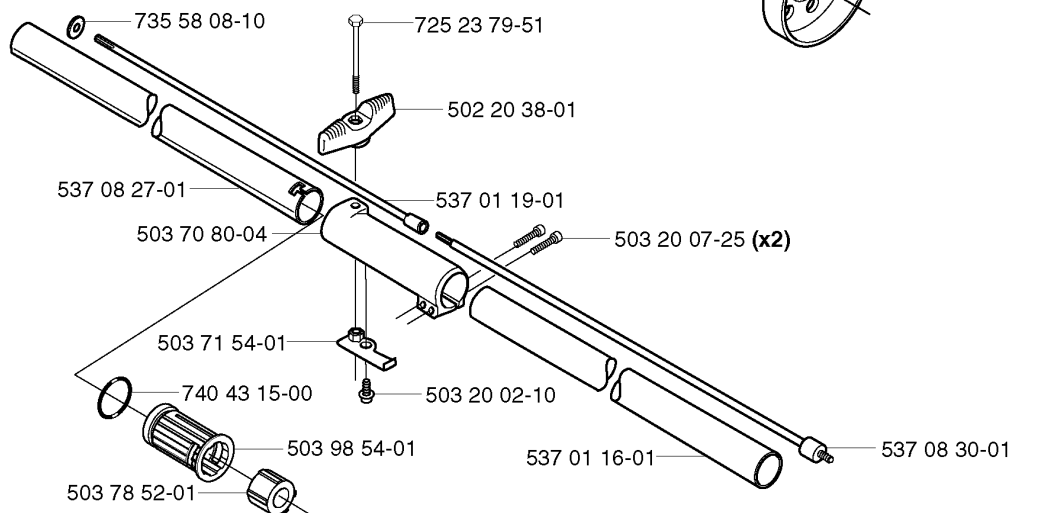

537 10 10-01 (RJx)

503 79 56-01 (L/Lx)

537 02 76-01