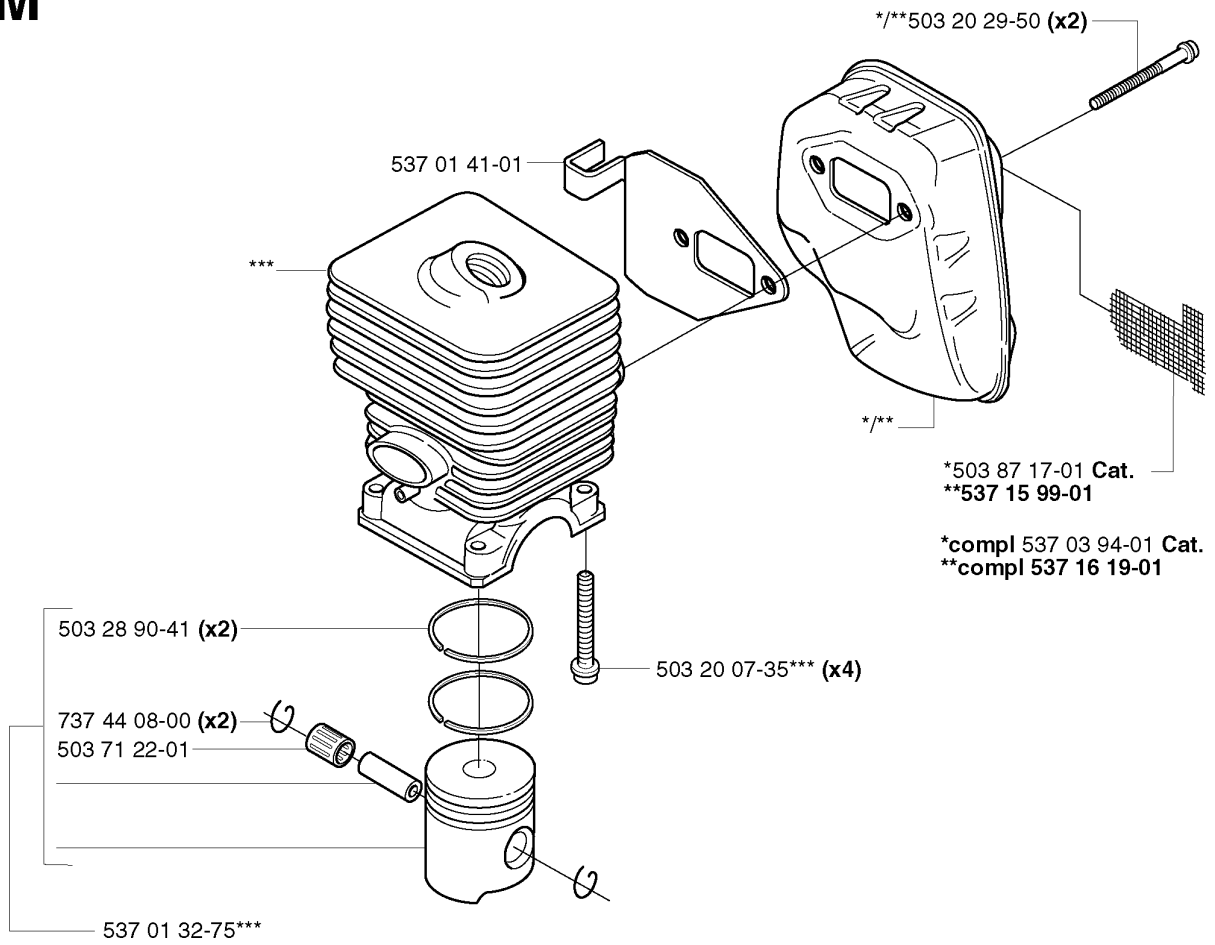

M ***compl 537 03 20-05