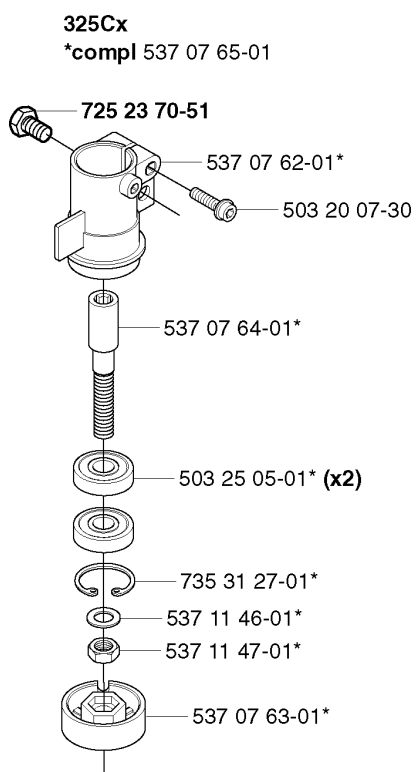

**Q Accessories**  
**Zubehöre**  
**Accessoires**  
**Accesorios**  
**Tillbehör**

\*compl 537 02 21-01  
 323R  
 325Rx  
 325RxT  
 325RDx

\*compl 537 02 61-01  
 323C  
 325C

\*compl 537 07 67-01  
 325Cx

## ACCESSORIES

325 RXT, 2002-01

Part No	Description	Remark	QTY KIT
502 27 22-01	SAW BLADE GUARD		1
503 21 07-16	SCREW IHSC T		1
503 21 07-16	SCREW IHSC T		1
503 21 07-16	SCREW IHSC T		1
503 21 75-16	SCREW IHSC FT		4
503 21 75-16	SCREW IHSC FT		1
503 79 88-01	BLADE		1
503 79 88-01	BLADE		1
503 79 88-01	BLADE		1
503 93 42-02	COMBI GUARD		1
503 97 71-01	TRIMMER GUARD		1
530 05 22-86	LINE LIMITER		1
537 00 55-01	ADAPTER		1
537 02 21-01	SAW BLADE GUARD		1
537 02 61-01	TRIMMER GUARD		1
537 04 75-01	CLAMP		1
537 07 67-01	TRIMMER GUARD		1
725 23 68-71	SCREW EHHM		2

## BEVEL GEAR

325 RXT, 2002-01

Part No	Description	Remark	QTY KIT
503 20 07-12	SCREW IHSCFM		1
503 20 07-25	SCREW IHSCFM		1
503 20 25-16	SCREW IHSCM		1
503 85 63-01	NUT		1
503 93 55-01	CLAMP.GUARD		1
503 94 11-01	GEAR ASSY		1
503 94 12-01	GEAR HOUSING		1
503 94 14-01	SUPPORT FLANGE		1
503 95 97-01	SCREW		1
537 01 30-01	DRIVER		1
537 04 10-01	GEAR WHEEL KIT		1
537 04 64-01	GRASS SEALING		1
725 23 70-51	SCREW		1
731 23 12-01	HEXAGON NUT		1
735 31 11-00	CIRCLIP		1
735 31 25-10	CIRCLIP		1
735 31 28-10	CIRCLIP		1
738 21 01-04	BALL BEARING		1
738 21 99-00	BALL BEARING		1
738 21 99-01	BALL BEARING		1
738 22 96-15	BALL BEARING		1

## BEVEL GEAR &amp; SHAFT

325 RXT, 2002-01

Part No	Description	Remark	QTY KIT
503 20 07-30	SCREW IHSCFM		1
503 21 98-35	SCREW		1
503 22 26-01	NUT		1
503 25 05-01	BALL BEARING		2
503 79 56-01	LABEL		1
503 84 69-02	SHAFT		1
503 88 41-01	CLUTCH DRUM		1
537 02 76-03	LABEL		1
537 04 25-01	ATTACHMENT PLATE		1
537 07 62-01	BEARING HOUSING		1
537 07 63-01	DRIVER		1
537 07 64-01	BLADE SHAFT		1
537 07 65-01	BEARING HOUSING		1
537 07 68-02	HANDLE		1
537 07 74-01	TUBE		1
537 11 46-01	WASHER		1
537 11 47-01	NUT		1
725 23 70-51	SCREW		1
735 31 12-00	CIRCLIP		1
735 31 27-01	CIRCLIP		1