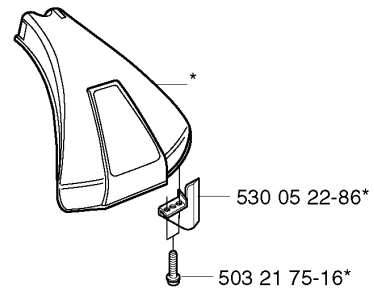

*compl 537 02 61-01
323C
325C