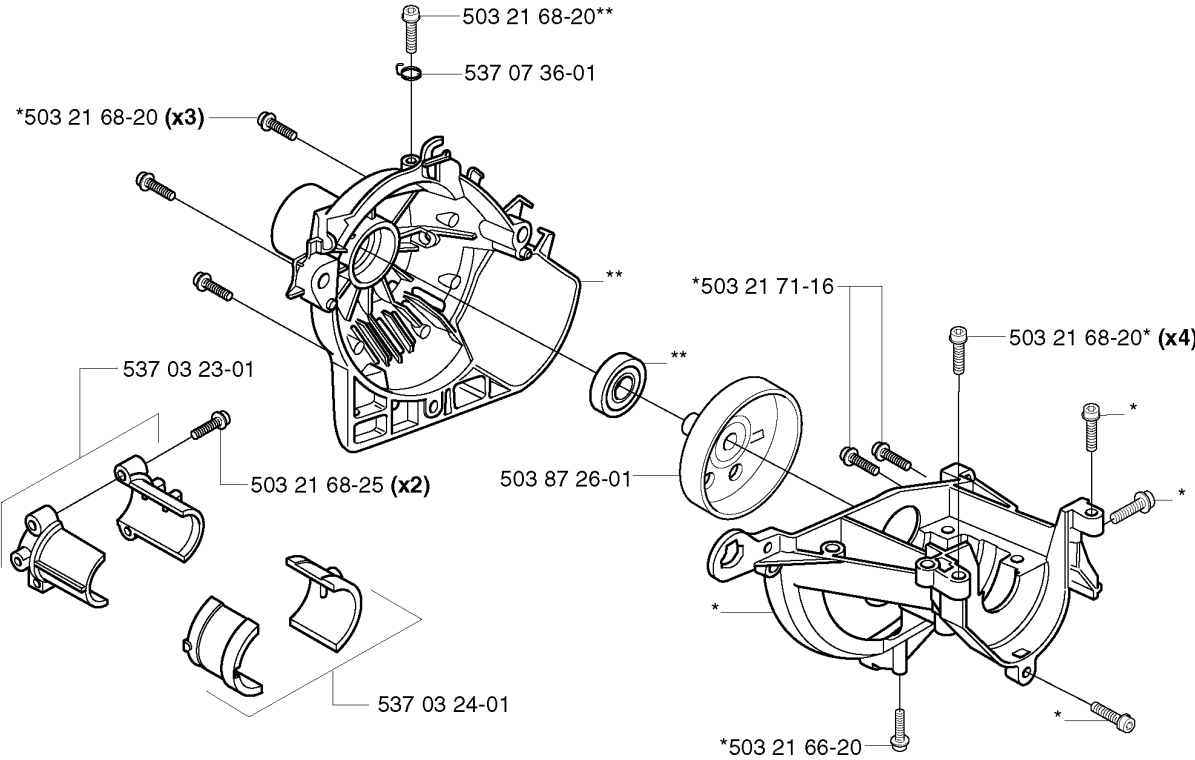

N *compl 537 04 11-01
**compl 537 04 12-03