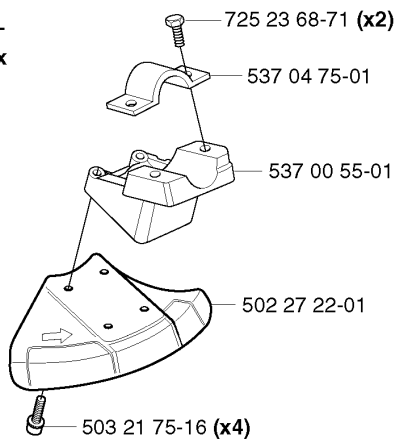

Q Accessories
Zubehöre
Accessoires
Accesorios
Tillbehör

*compl 537 02 21-01
323R
325Rx
325RxT
325RDx