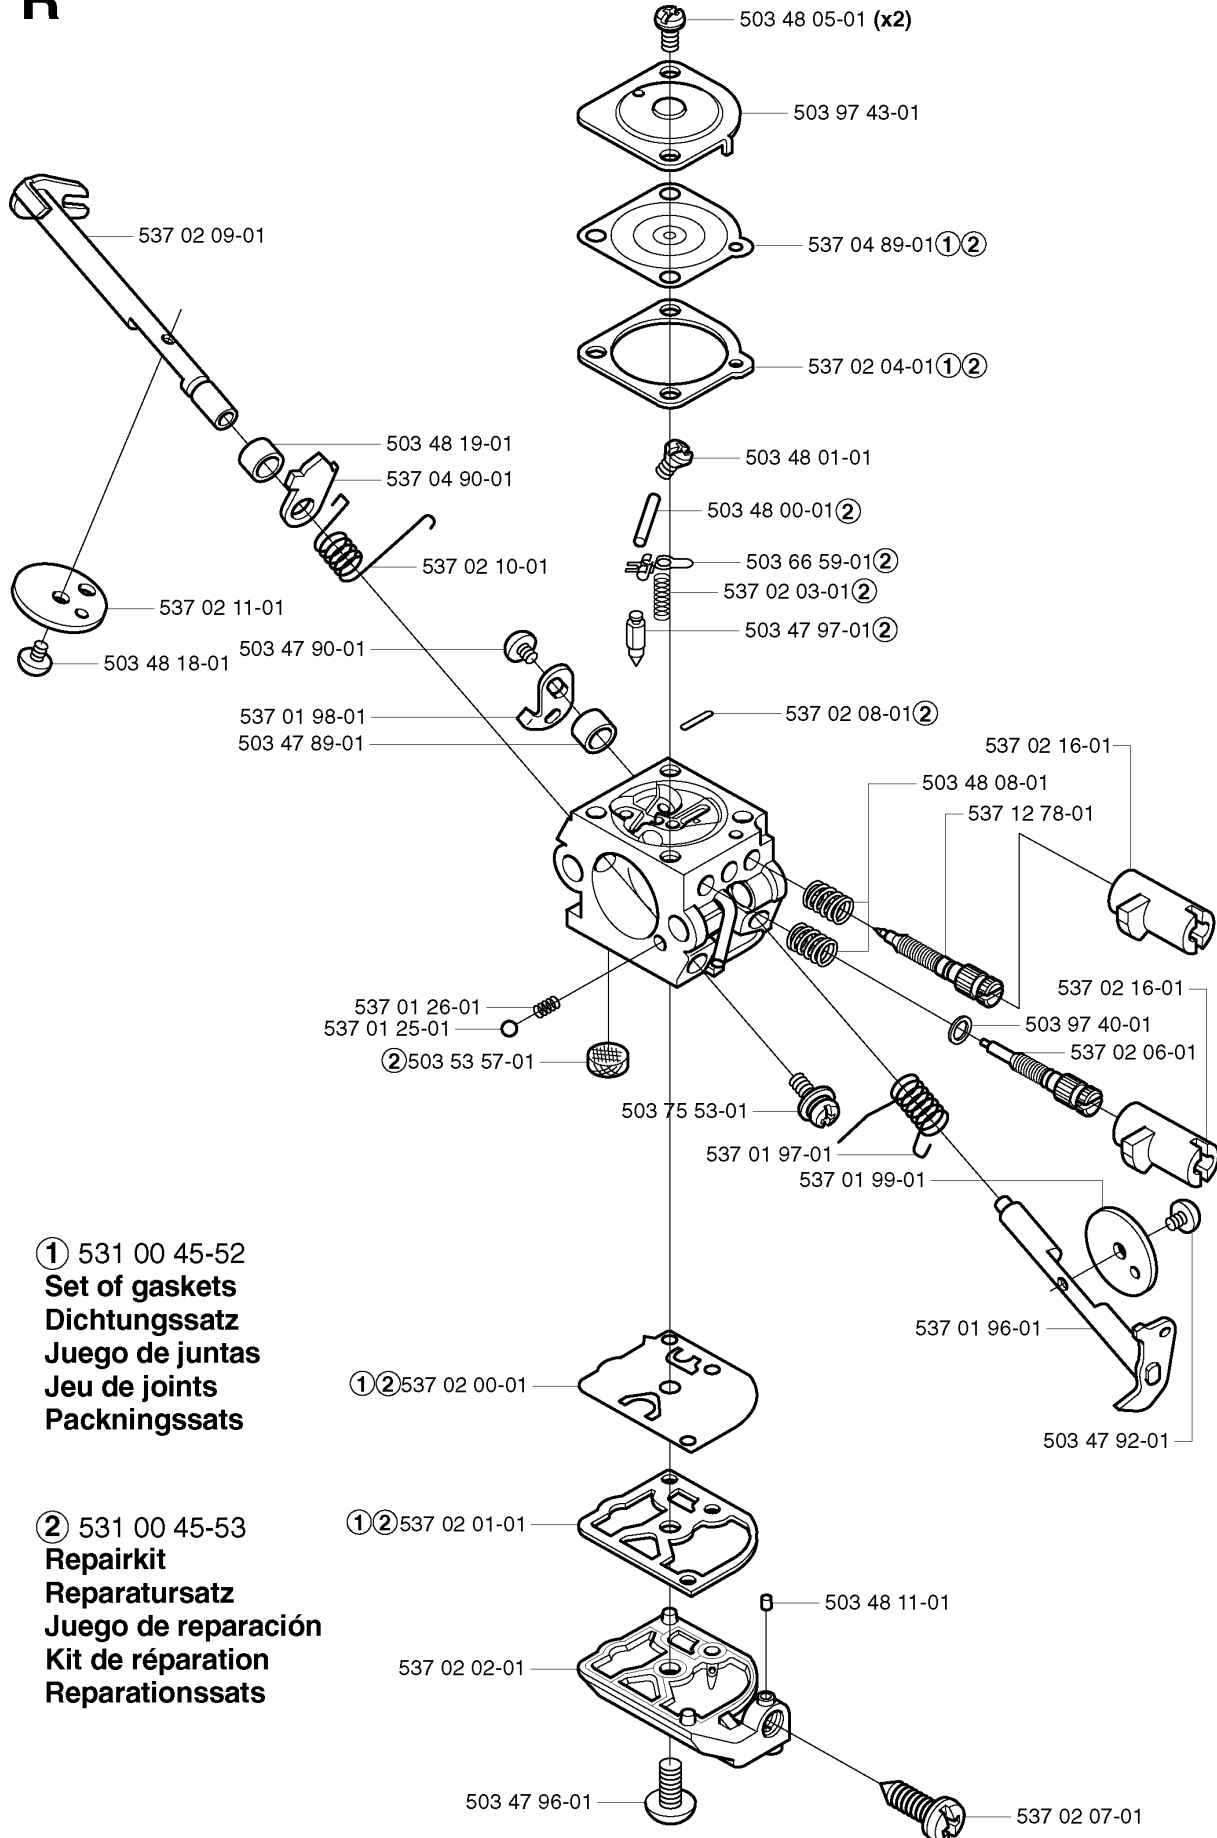

R compl 503 28 31-11

ZAMA C1Q - EL 12

① 531 00 45-52
Set of gaskets
Dichtungssatz
Juego de juntas
Jeu de joints
Packningssats

② 531 00 45-53
Repairkit
Reparatursatz
Juego de reparación
Kit de réparation
Reparationsssats