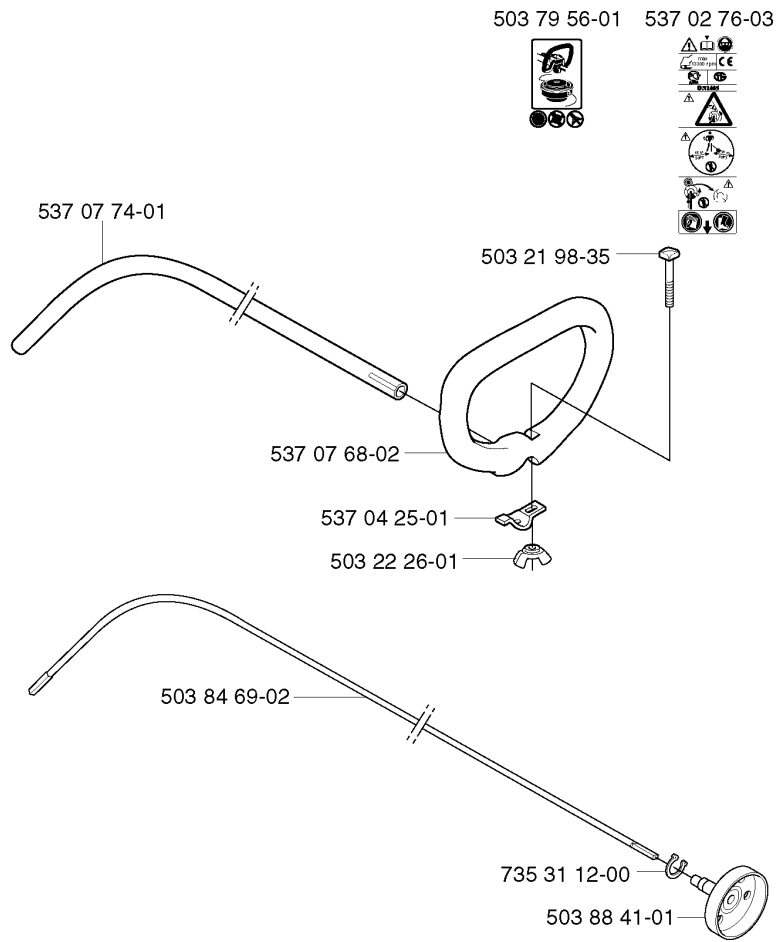

## ACCESSORIES

325 RXT, 2002-01

Part No	Description	Remark	QTY KIT
502 27 22-01	SAW BLADE GUARD		1
503 21 07-16	SCREW IHSC T		1
503 21 07-16	SCREW IHSC T		1
503 21 07-16	SCREW IHSC T		1
503 21 75-16	SCREW IHSC FT		4
503 21 75-16	SCREW IHSC FT		1
503 79 88-01	BLADE		1
503 79 88-01	BLADE		1
503 79 88-01	BLADE		1
503 93 42-02	COMBI GUARD		1
503 97 71-01	TRIMMER GUARD		1
530 05 22-86	LINE LIMITER		1
537 00 55-01	ADAPTER		1
537 02 21-01	SAW BLADE GUARD		1
537 02 61-01	TRIMMER GUARD		1
537 04 75-01	CLAMP		1
537 07 67-01	TRIMMER GUARD		1
725 23 68-71	SCREW EHHM		2

## BEVEL GEAR

325 RXT, 2002-01

Part No	Description	Remark	QTY KIT
503 20 07-12	SCREW IHSCFM		1
503 20 07-25	SCREW IHSCFM		1
503 20 25-16	SCREW IHSCM		1
503 85 63-01	NUT		1
503 93 55-01	CLAMP.GUARD		1
503 94 11-01	GEAR ASSY		1
503 94 12-01	GEAR HOUSING		1
503 94 14-01	SUPPORT FLANGE		1
503 95 97-01	SCREW		1
537 01 30-01	DRIVER		1
537 04 10-01	GEAR WHEEL KIT		1
537 04 64-01	GRASS SEALING		1
725 23 70-51	SCREW		1
731 23 12-01	HEXAGON NUT		1
735 31 11-00	CIRCLIP		1
735 31 25-10	CIRCLIP		1
735 31 28-10	CIRCLIP		1
738 21 01-04	BALL BEARING		1
738 21 99-00	BALL BEARING		1
738 21 99-01	BALL BEARING		1
738 22 96-15	BALL BEARING		1

## BEVEL GEAR &amp; SHAFT

325 RXT, 2002-01

Part No	Description	Remark	QTY KIT
503 20 07-30	SCREW IHSCFM		1
503 21 98-35	SCREW		1
503 22 26-01	NUT		1
503 25 05-01	BALL BEARING		2
503 79 56-01	LABEL		1
503 84 69-02	SHAFT		1
503 88 41-01	CLUTCH DRUM		1
537 02 76-03	LABEL		1
537 04 25-01	ATTACHMENT PLATE		1
537 07 62-01	BEARING HOUSING		1
537 07 63-01	DRIVER		1
537 07 64-01	BLADE SHAFT		1
537 07 65-01	BEARING HOUSING		1
537 07 68-02	HANDLE		1
537 07 74-01	TUBE		1
537 11 46-01	WASHER		1
537 11 47-01	NUT		1
725 23 70-51	SCREW		1
735 31 12-00	CIRCLIP		1
735 31 27-01	CIRCLIP		1