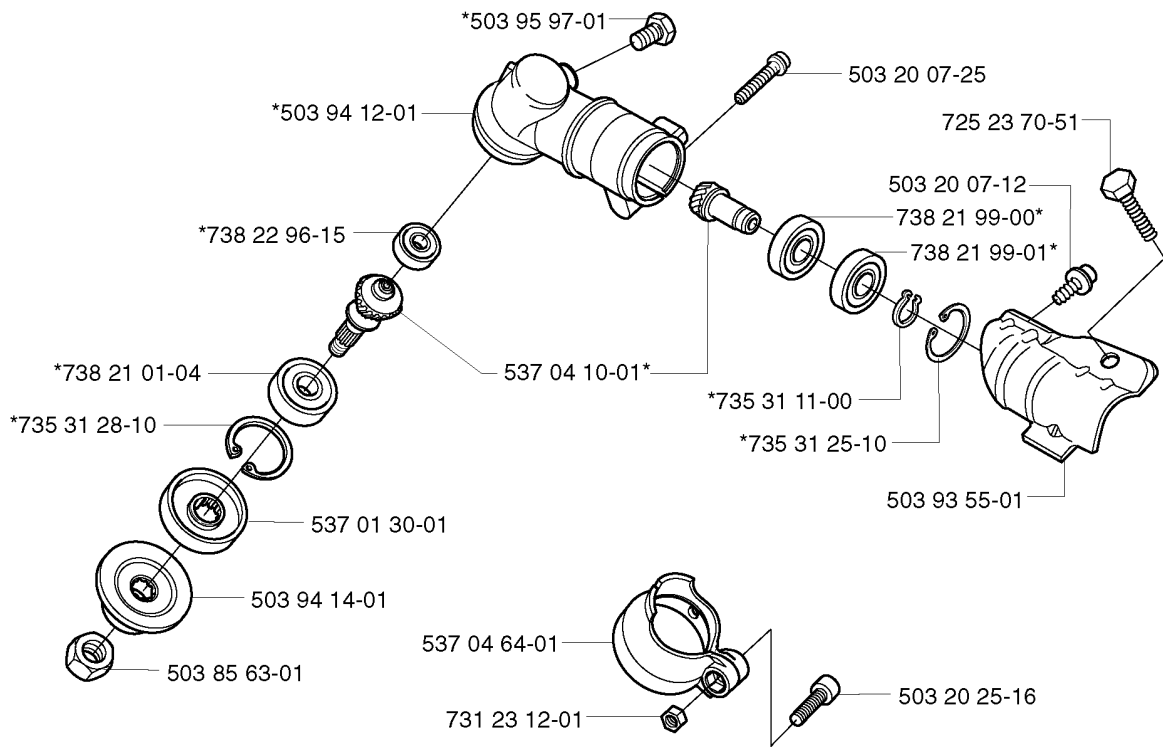

Part No	Description	Remark	QTY KIT
501 60 02-03	SCREWDRIVER		1
501 78 33-01	SUSPENSION BAIL		1
502 02 28-02	WELT HOOK		1
502 03 55-05	TRANSPORT GUARD		1
502 11 46-02	SOCKET WRENCH		1
502 21 58-01	L-NYCKEL		1
502 28 59-01	STOP		1
503 21 83-16	SCREW		1
503 73 40-01	FRONT PIECE		1
503 73 41-02	FRONT PIECE		1
503 73 63-03	HARNESS		1
503 73 63-04	HARNESS ASSY	USA	1
503 74 16-01	HARNESS ASSY		1
503 74 16-02	HARNESS ASSY	USA	1
503 80 17-01	GREASE	326C, 326CX	1
503 97 64-01	GREASE		1

326 RX, 2002-08

Part No	Description	Remark	QTY KIT
502 27 22-01	SAW BLADE GUARD		1
503 21 07-16	SCREW IHSC T		1
503 21 07-16	SCREW IHSC T		1
503 21 07-16	SCREW IHSC T		1
503 21 75-16	SCREW IHSC FT		4
503 21 75-16	SCREW IHSC FT		1
503 79 88-01	BLADE		1
503 79 88-01	BLADE		1
503 79 88-01	BLADE		1
503 93 42-02	COMBI GUARD		1
503 97 71-01	TRIMMER GUARD		1
530 05 22-86	LINE LIMITER		1
537 00 55-01	ADAPTER		1
537 02 21-01	SAW BLADE GUARD		1
537 02 61-01	TRIMMER GUARD		1
537 04 75-01	CLAMP		1
537 07 67-01	TRIMMER GUARD		1
725 23 68-71	SCREW EHHM		2

H *compl 503 94 11-01

BEVEL GEAR

326 RX, 2002-08

Part No	Description	Remark	QTY KIT
503 20 07-12	SCREW IHSCFM		1
503 20 07-25	SCREW IHSCFM		1
503 20 25-16	SCREW IHSCM		1
503 85 63-01	NUT		1
503 93 55-01	CLAMP.GUARD		1
503 94 11-01	GEAR ASSY		1
503 94 12-01	GEAR HOUSING		1
503 94 14-01	SUPPORT FLANGE		1
503 95 97-01	SCREW		1
537 01 30-01	DRIVER		1
537 04 10-01	GEAR WHEEL KIT		1
537 04 64-01	GRASS SEALING		1
725 23 70-51	SCREW		1
731 23 12-01	HEXAGON NUT		1
735 31 11-00	CIRCLIP		1
735 31 25-10	CIRCLIP		1
735 31 28-10	CIRCLIP		1
738 21 01-04	BALL BEARING		1
738 21 99-00	BALL BEARING		1
738 21 99-01	BALL BEARING		1
738 22 96-15	BALL BEARING		1