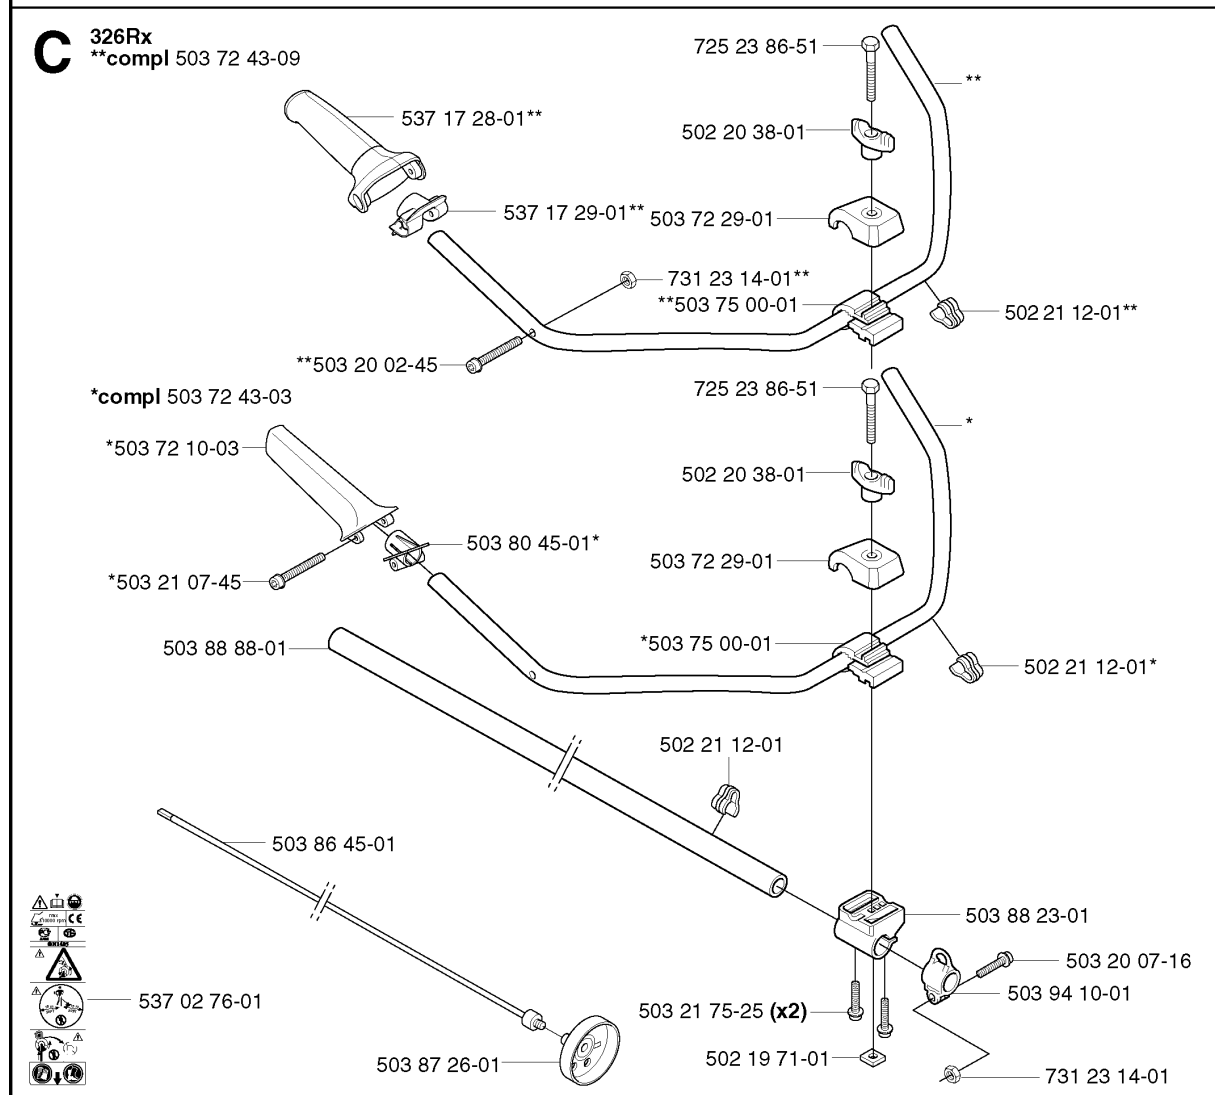

SHAFT & HANDLE

326 RX, 2002-08

Ref	Part No	Description	Remark	QTY KIT
503 21 98-25	503 21 98-25	SCREW		1
537 07 65-01	537 07 65-01	BEARING HOUSING		1
725 23 70-51	725 23 70-51	SCREW		1
537 07 62-01	537 07 62-01	BEARING HOUSING		1
503 20 07-30	503 20 07-30	SCREW IHSCFM		1
537 07 64-01	537 07 64-01	BLADE SHAFT		1
503 25 05-01	503 25 05-01	BALL BEARING		2
735 31 27-01	735 31 27-01	CIRCLIP		1
530 05 38-00	530 05 38-00	SHAFT		1
537 11 46-01	537 11 46-01	WASHER		1
530 09 45-43	530 09 45-43	DRIVER		1
537 11 47-01	537 11 47-01	NUT		1
532 02 76-03	537 02 76-03	LABEL		1
537 07 63-01	537 07 63-01	DRIVER		1
503 84 69-02	503 84 69-02	SHAFT		1
503 88 41-01	503 88 41-01	CLUTCH DRUM		1
537 07 37-01	537 07 37-01	SPACING TUBE		1
735 31 12-00	735 31 12-00	CIRCLIP		1
503 22 26-01	503 22 26-01	NUT		1
537 04 25-01	537 04 25-01	ATTACHMENT PLATE		1
537 07 68-02	537 07 68-02	HANDLE		1
503 21 98-35	503 21 98-35	SCREW		1
537 07 74-01	537 07 74-01	TUBE		1
503 79 56-01	503 79 56-01	LABEL		1
537 07 68-03	537 07 68-03	HANDLE		1
537 02 76-03	537 02 76-03	LABEL		1
537 15 42-01	537 15 42-01	SHAFT		1
731 23 16-01	731 23 16-01	HEXAGON NUT		1