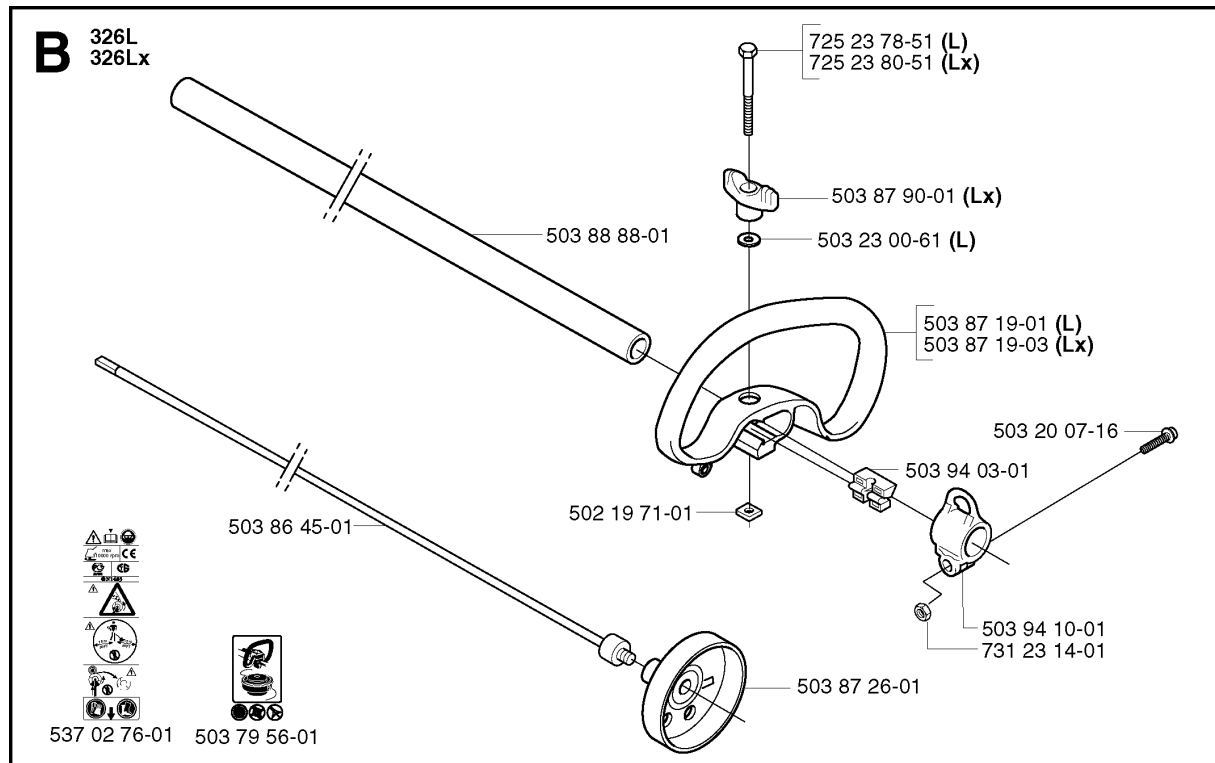

SHAFT & HANDLE

326 RX, 2002-08

Ref	Part No	Description	Remark	QTY KIT
503 21 98-25	503 21 98-25	SCREW		1
537 07 65-01	537 07 65-01	BEARING HOUSING		1
725 23 70-51	725 23 70-51	SCREW		1
537 07 62-01	537 07 62-01	BEARING HOUSING		1
503 20 07-30	503 20 07-30	SCREW IHSCFM		1
537 07 64-01	537 07 64-01	BLADE SHAFT		1
503 25 05-01	503 25 05-01	BALL BEARING		2
735 31 27-01	735 31 27-01	CIRCLIP		1
530 05 38-00	530 05 38-00	SHAFT		1
537 11 46-01	537 11 46-01	WASHER		1
530 09 45-43	530 09 45-43	DRIVER		1
537 11 47-01	537 11 47-01	NUT		1
532 02 76-03	537 02 76-03	LABEL		1
537 07 63-01	537 07 63-01	DRIVER		1
503 84 69-02	503 84 69-02	SHAFT		1
503 88 41-01	503 88 41-01	CLUTCH DRUM		1
537 07 37-01	537 07 37-01	SPACING TUBE		1
735 31 12-00	735 31 12-00	CIRCLIP		1
503 22 26-01	503 22 26-01	NUT		1
537 04 25-01	537 04 25-01	ATTACHMENT PLATE		1
537 07 68-02	537 07 68-02	HANDLE		1
503 21 98-35	503 21 98-35	SCREW		1
537 07 74-01	537 07 74-01	TUBE		1
503 79 56-01	503 79 56-01	LABEL		1
537 07 68-03	537 07 68-03	HANDLE		1
537 02 76-03	537 02 76-03	LABEL		1
537 15 42-01	537 15 42-01	SHAFT		1
731 23 16-01	731 23 16-01	HEXAGON NUT		1