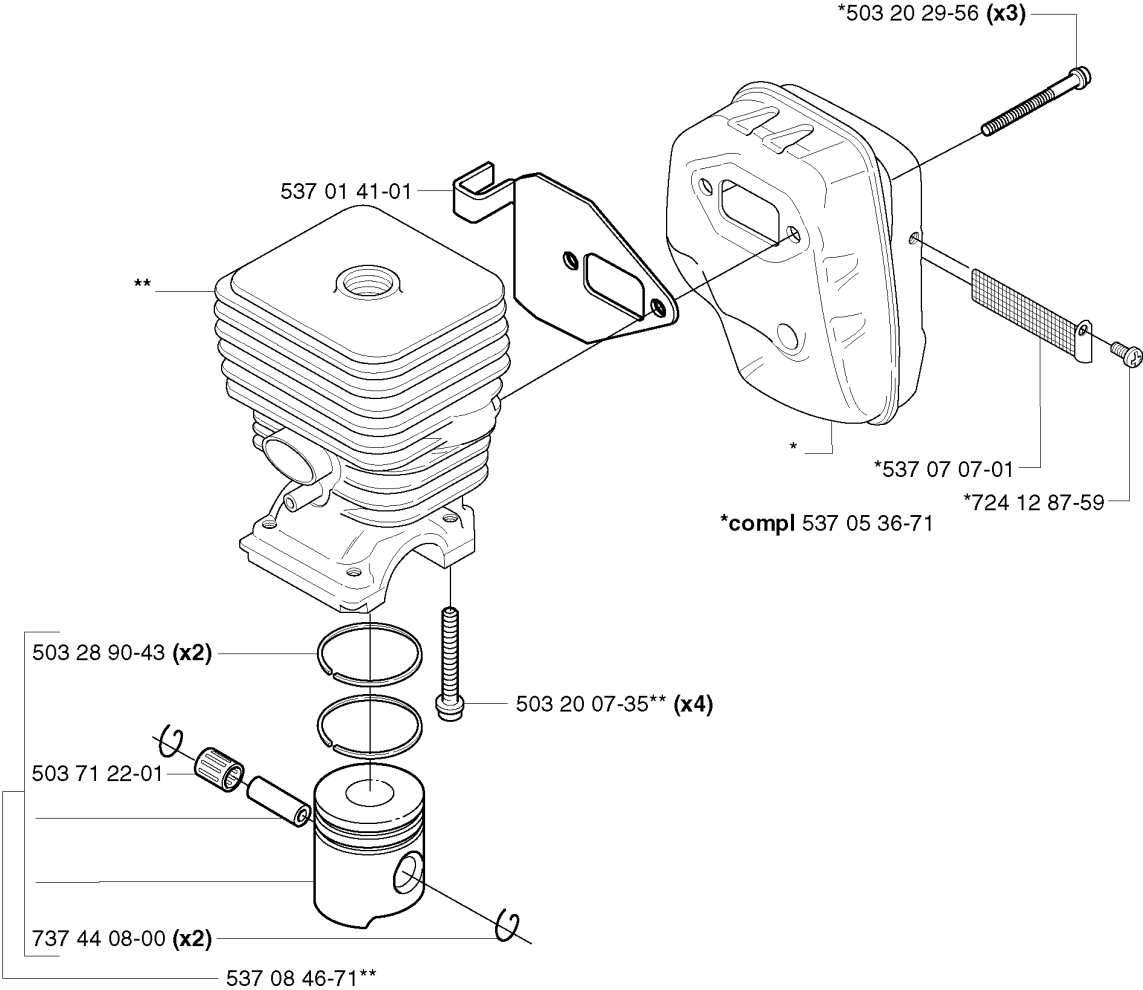

P **compl 537 08 51-01