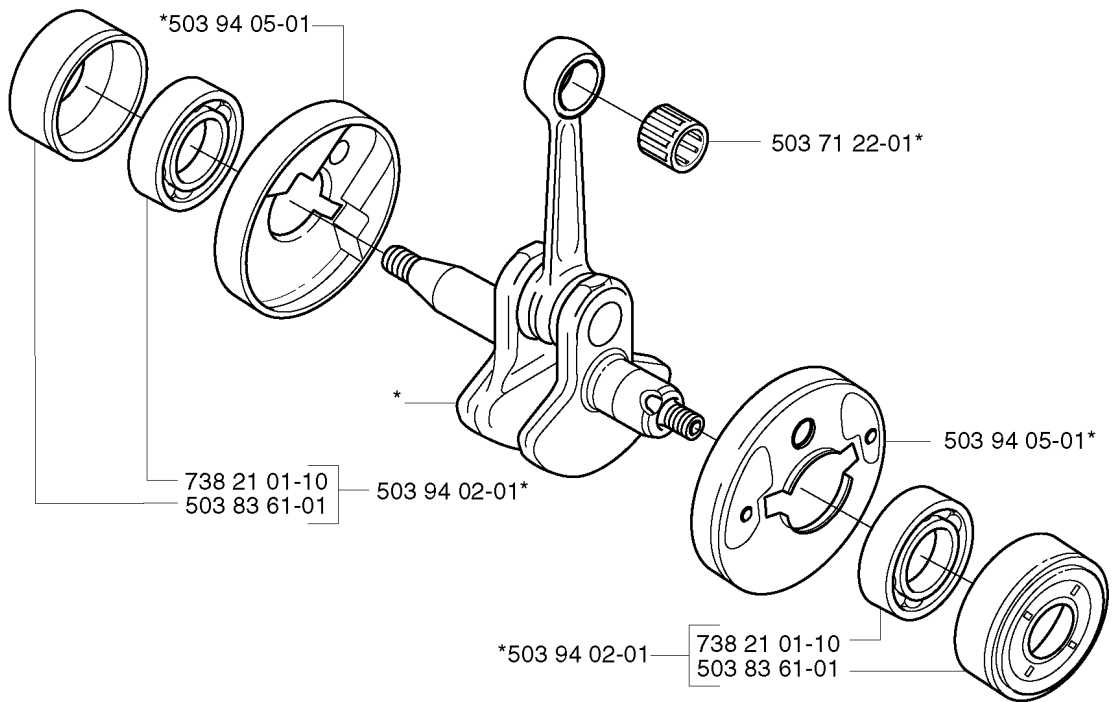

R *compl 503 85 24-74