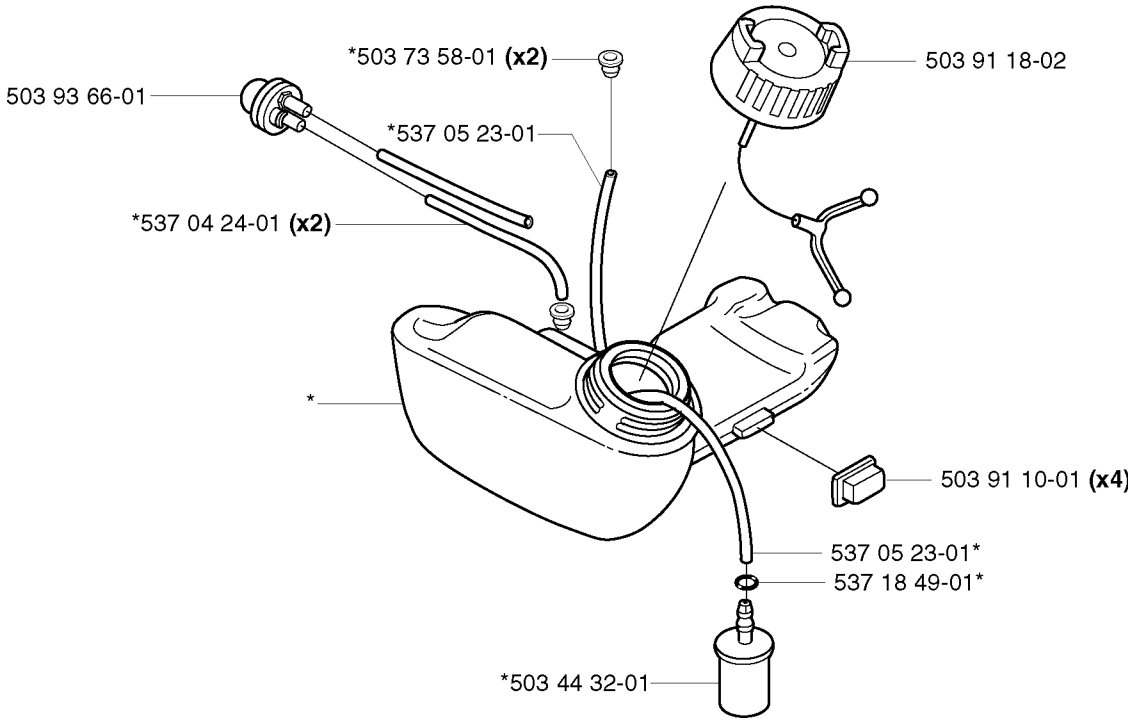

M *compl 537 06 86-01