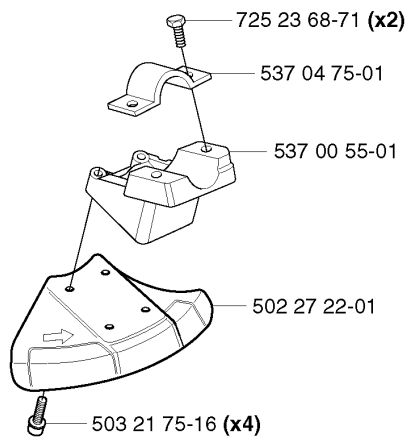

S Accessories
Zubehöre
Accessoires
Accesorios
Tillbehör

*compl 537 02 21-01
326Rx