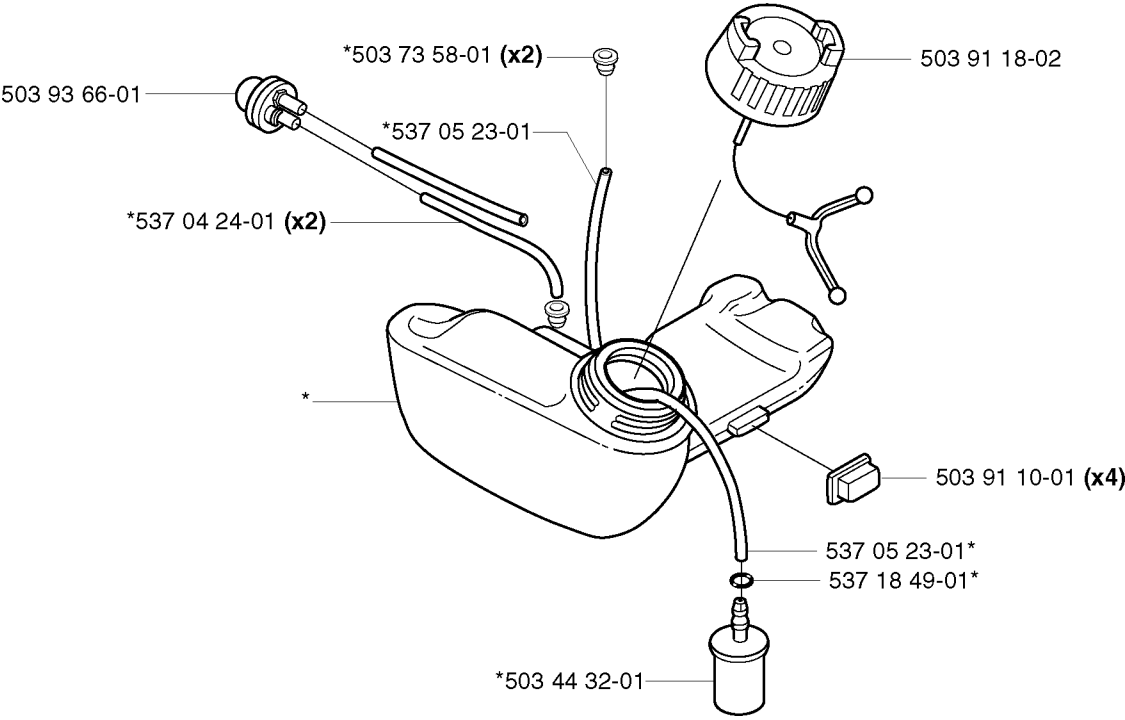

M *compl 537 06 86-01