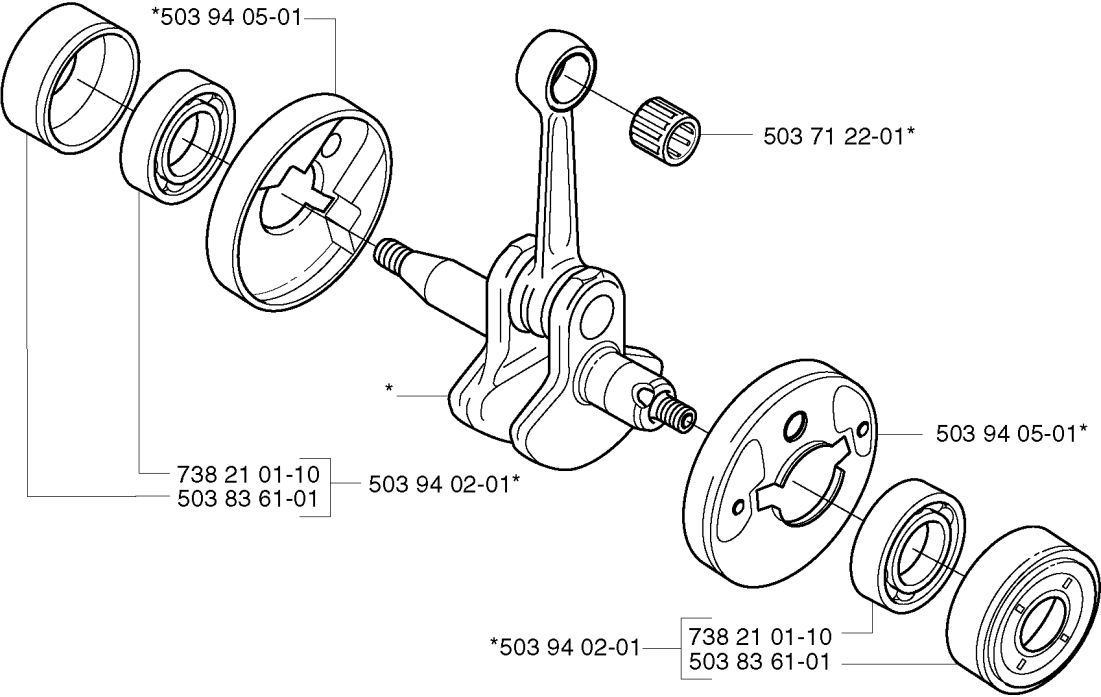

R *compl 503 85 24-74