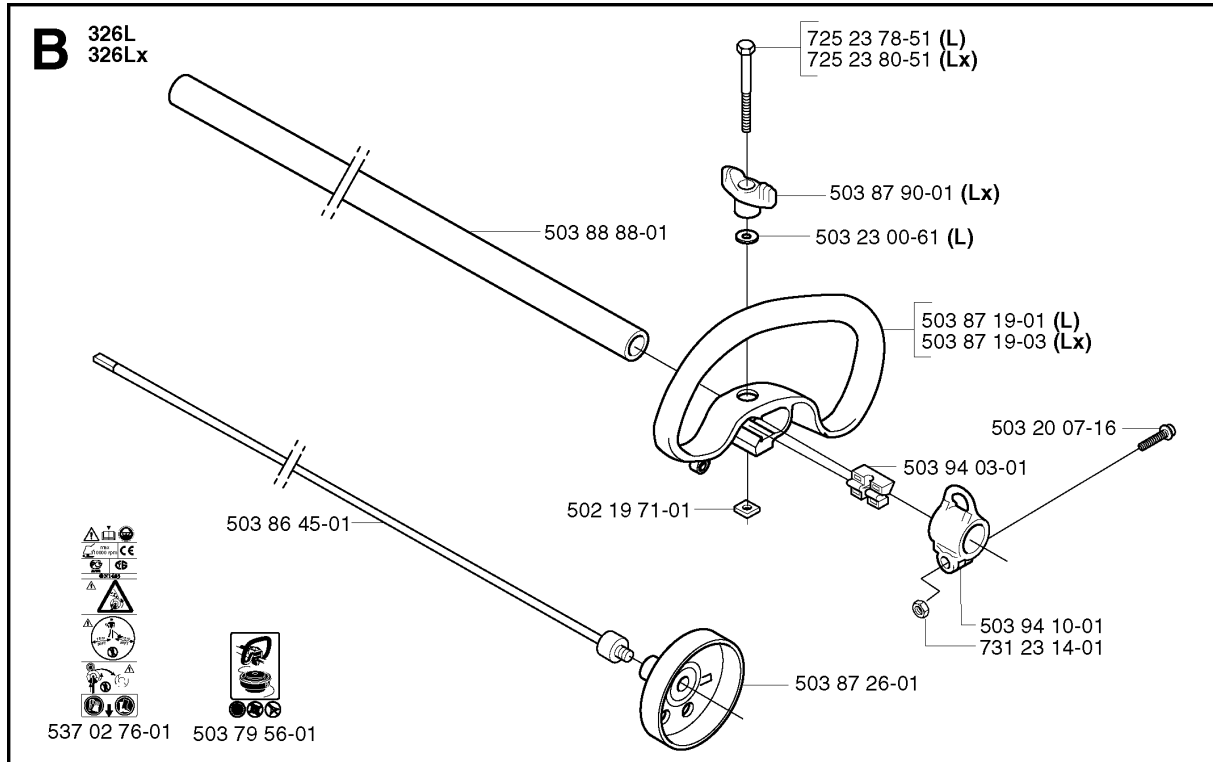

## SHAFT &amp; HANDLE

326 CX, 2002-08

Part No	Description	Remark	QTY KIT
503 20 07-30	SCREW IHSCFM		1
503 21 98-25	SCREW		1
503 21 98-35	SCREW		1
503 22 26-01	NUT		1
503 25 05-01	BALL BEARING		2
503 79 56-01	LABEL		1
503 84 69-02	SHAFT		1
503 88 41-01	CLUTCH DRUM		1
530 05 38-00	SHAFT		1
537 02 76-03	LABEL		1
537 04 25-01	ATTACHMENT PLATE		1
537 07 37-01	SPACING TUBE		1
537 07 62-01	BEARING HOUSING		1
537 07 63-01	DRIVER		1
537 07 64-01	BLADE SHAFT		1
537 07 65-01	BEARING HOUSING		1
537 07 68-02	HANDLE		1
537 07 68-03	HANDLE		1
537 07 74-01	TUBE		1
537 11 46-01	WASHER		1
537 11 47-01	NUT		1
537 15 42-01	SHAFT		1
725 23 70-51	SCREW		1
731 23 16-01	HEXAGON NUT		1
735 31 12-00	CIRCLIP		1
735 31 27-01	CIRCLIP		1