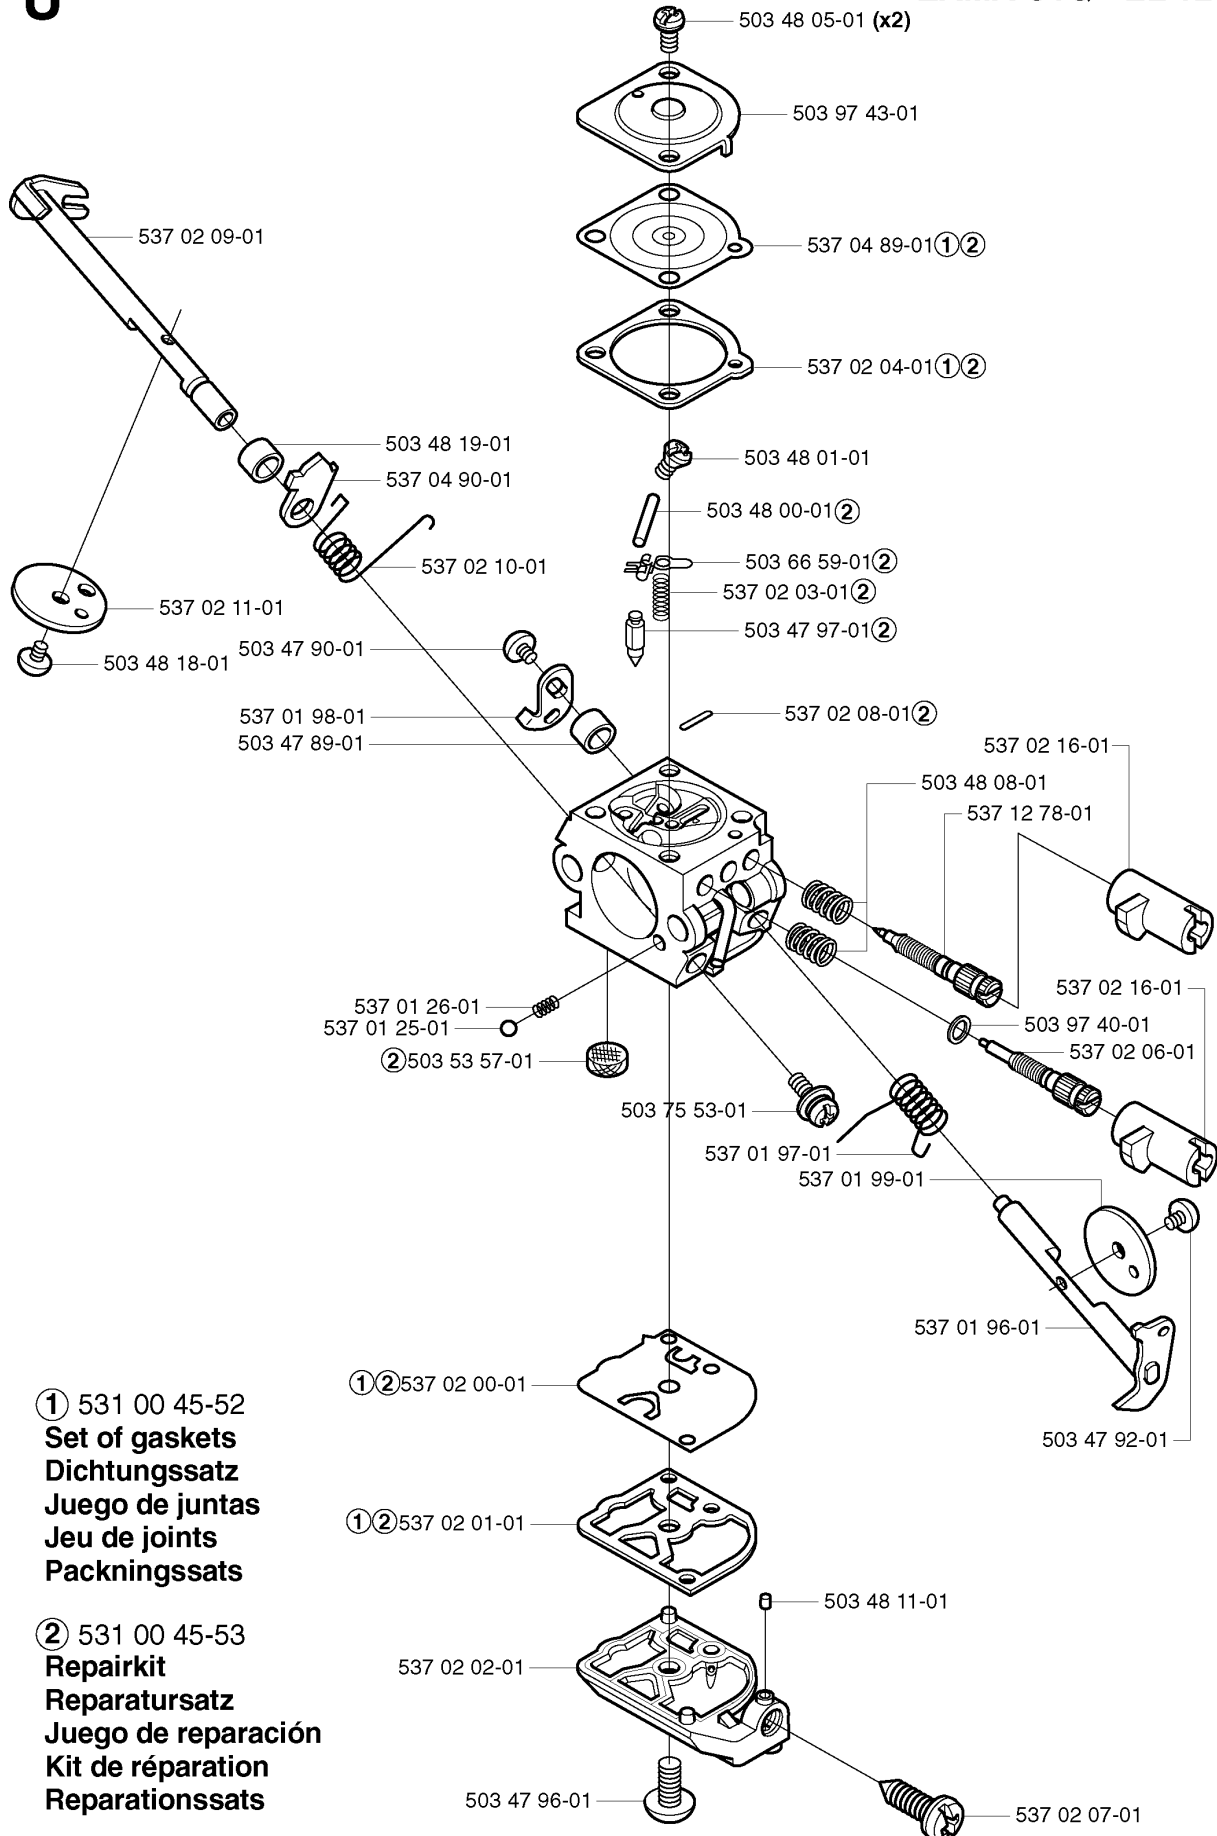

U compl 503 28 31-11

ZAMA C1Q - EL 12

① 531 00 45-52
Set of gaskets
Dichtungssatz
Juego de juntas
Jeu de joints
Packningssats

② 531 00 45-53
Repairkit
Reparatursatz
Juego de reparación
Kit de réparation
Reparationssats