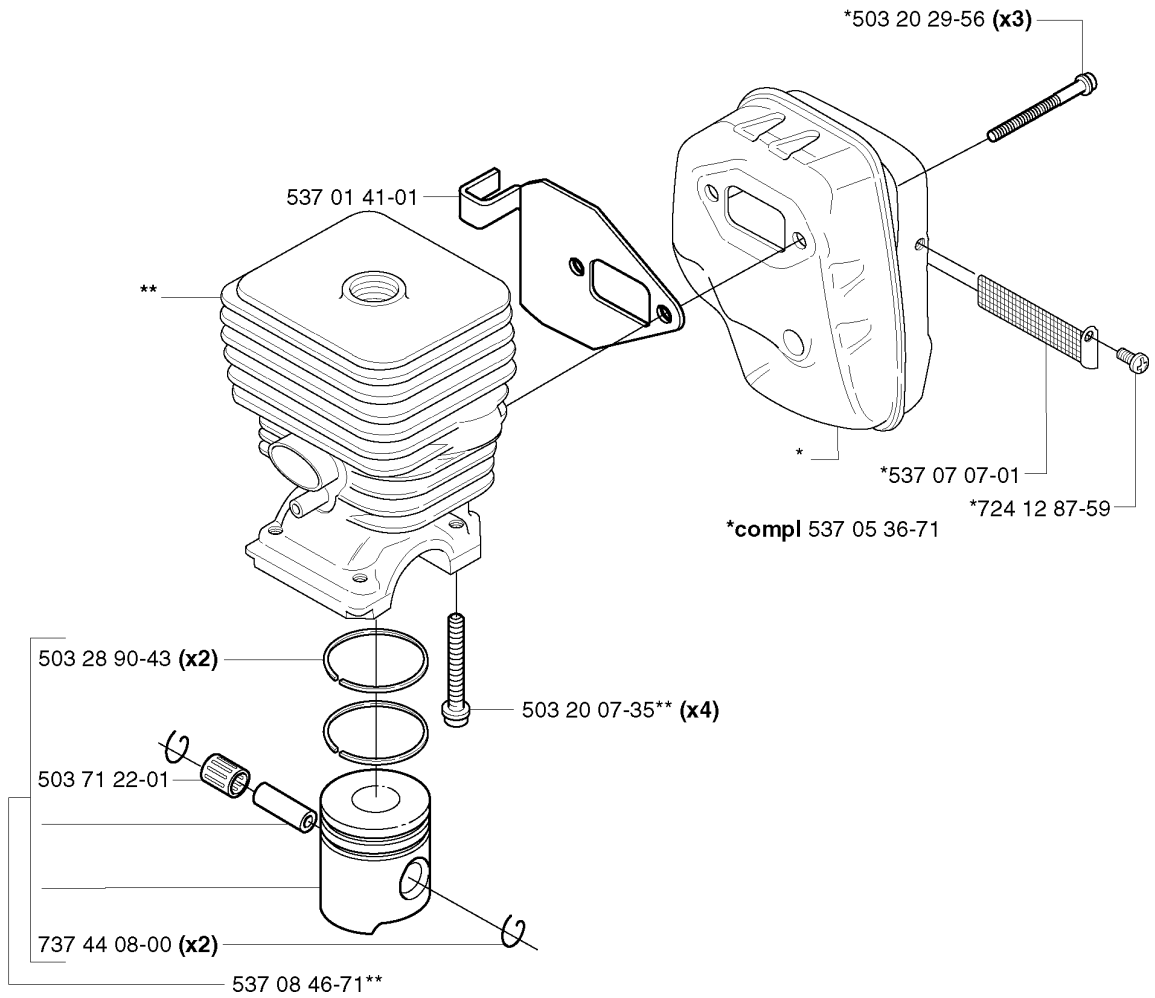

P **compl 537 08 51-01