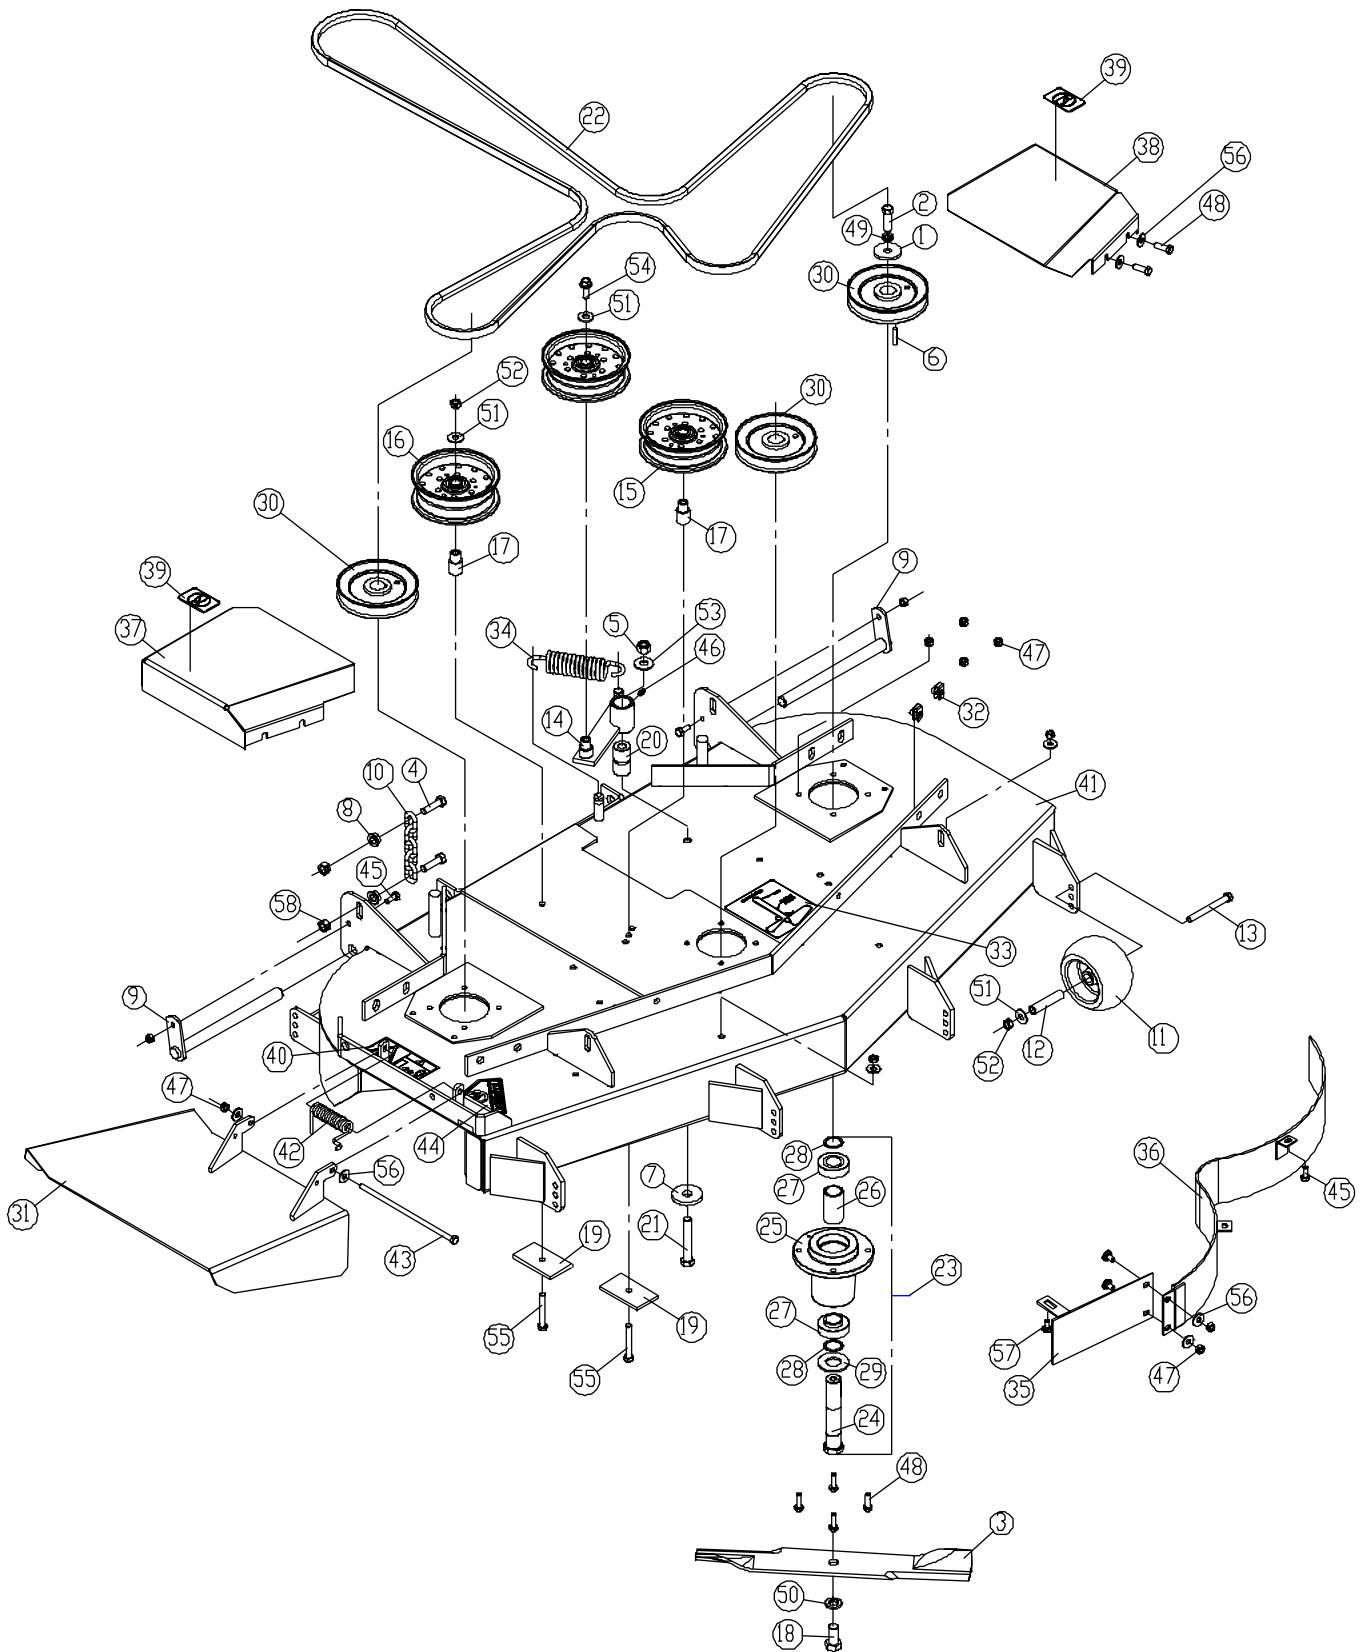

52" DECK ASSEMBLY

52" DECK ASSEMBLY

ITEM	PART NO.	QTY.	DESCRIPTION
1	539106504	3	HEAVY WASHER
2	539100141	3	HCS .4375F X 1.5
3	539100341	3	BLADE 18"
4	539101175	8	HCS .4375C X 1.5
5	539101331	1	NUT .5C NYLOC
6	539101995	3	KEY .25 SQ X 1.125
7	539102243	1	SUPPORT WASHER
8	539102582	8	NUT .4375C WHIZ
9	539102619	2	PIVOT PIN
10	539102641	4	LIFT CHAIN
11	539102643	6	ANTI-SCALP ROLLER
12	539102698	6	BUSHING
13	539102754	6	HCS .375C X 3.5
14	539103230	1	IDLERARM
15	539103257	2	IDLER PULLEY
16	539103258	1	IDLER PULLEY (TALL)
17	539103295	2	IDLER BUSHING
18	539103299	3	HCS .625F X 1.25
19	539103303	2	PAD. PAINTED
20	539103427	1	PIVOT BUSHING
21	539103433	1	HCS .5C X 3.25
22	539104335	1	52" DECK BELT
23	539104403	3	CUTTER HOUSINGASM.
24	539104402	1	SPINDLE
25	539104852	1	HOUSING
26	539102676	1	SPACER
27	539102677	2	BEARING
28	539102244	2	MACH. BUSHING 18 GA.
29	539102675	1	MACH. BUSHING 10 GA.
30	539104421	3	PULLEY
31	539104422	1	DISCHARGE CHUTE
32	539104763	8	"U" CLIP
33	539105012	1	DECAL, BELT ROUTE
34	539105192	1	SPRING
35	539105453	1	CTR. WLDMT. PAINTED
36	539105457	1	MAIN WLDMT. PAINTED
37	539105649	1	52" BELT SHIELD RT.
38	539105659	1	52" BELT SHIELD LT.
39	539105743	2	DECAL, NO STEP
40	539105746	1	EURO DECAL, SEVERING
41	539105780	1	DECK W/DECALS
42	539105822	1	SPRING-TORSION
43	539105827	1	HCS .312C X 8.5
44	539913010	1	DECAL, CPSC
45	539976934	4	HCS .312C X .75
46	539976998	1	ZERK
47	539990184	20	NUT .312C CTR. LOCK
48	539990209	20	HCS .312C X 1.0
49	539990247	3	.438 LOCKWASHER
50	539990333	3	.625 LOCK WASHER
51	539990517	9	FLAT WASHER .375
52	539990546	8	NUT .375C CTR. LOCK
53	539990550	1	FLAT WASHER .5
54	539990582	1	HCS .375C X 1.0 SERR. HD.
55	539990637	2	HCS .375C X 2.5
56	539990692	15	FLAT WASHER .312
57	539990799	3	CARR. BOLT .312C X .625
58	539990839	8	NUT .437C CTR. LOCK