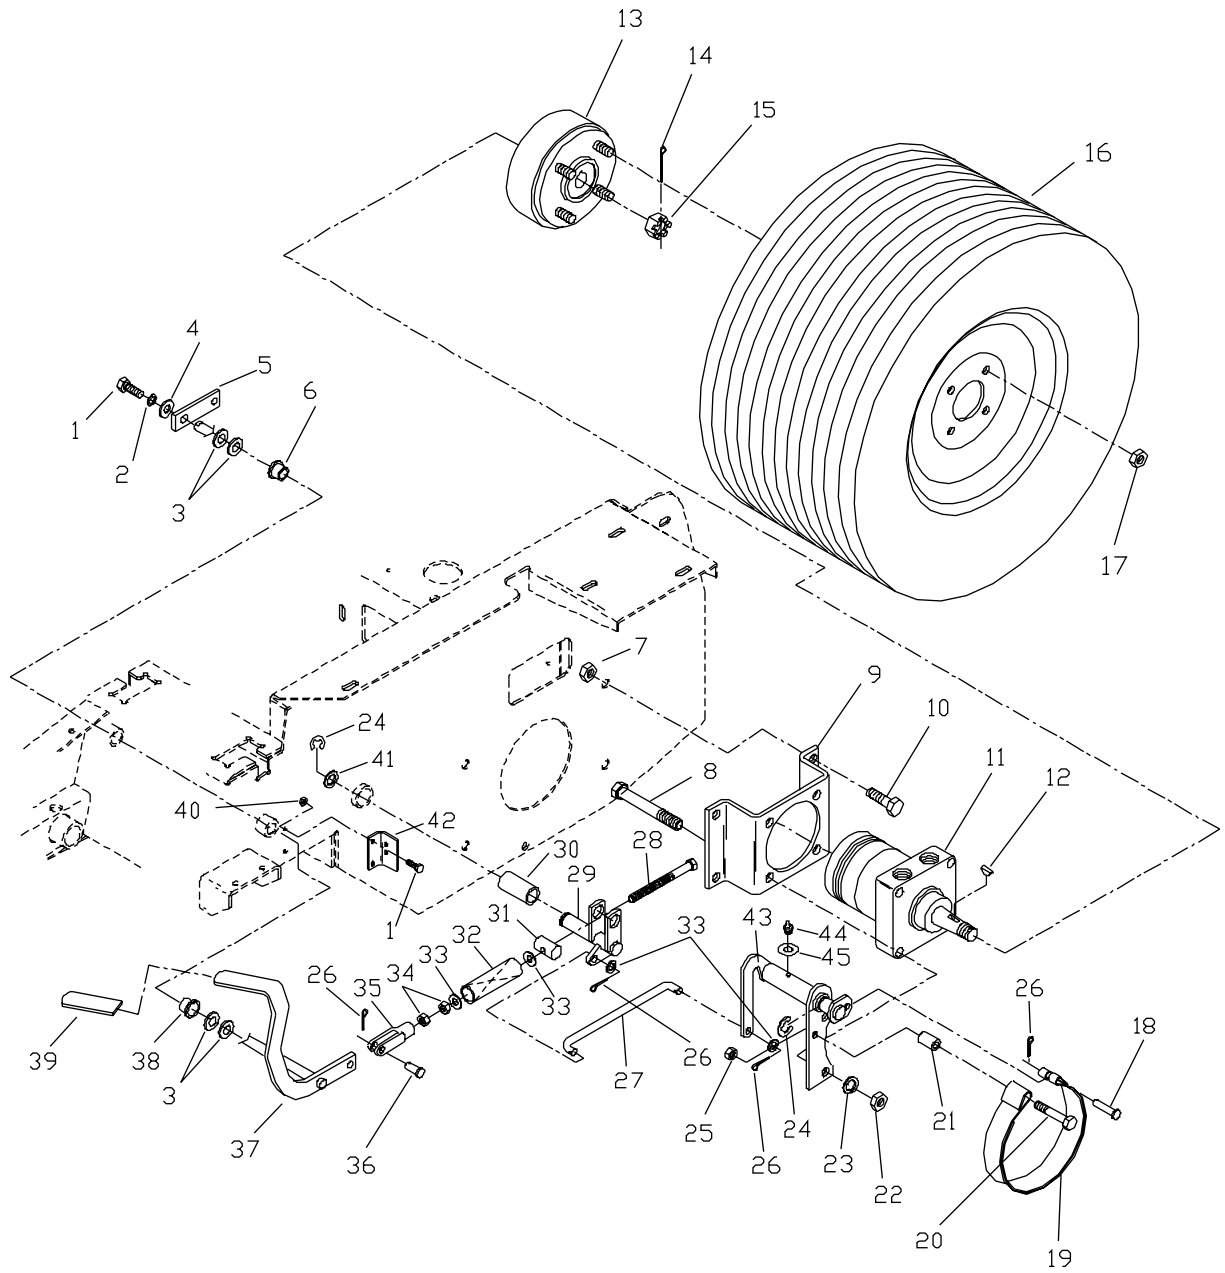

PARK BRAKE ASSEMBLY

PARK BRAKE ASSEMBLY

ITEM	PART NO.	QTY.	DESCRIPTION
1	539990580	3	HCS 1/4C X 3/4
2	539990052	1	1/4 LOCK WASHER
3	539102843	4	WASHER 7/16 SPRING
4	539990598	1	1/4 FLAT WASHER
5	539103576	1	ARM, PARK BRAKE
6	539102519	2	BUSHING
7	539101331	8	NUT 1/2C NYLOC
8	539101332	8	HCS 1/2C X 2.75
9	539104327	2	MOTOR STANDOFF
10	539990622	8	HCS 1/2C X 1.25
11	539104417	2	WHEEL MOTOR
12	539105278	2	WOODRUFF KEY
13	539102415	2	HUB W/ BRAKE DRUM
14	539990297	2	COTTER PIN
15	539105277	2	CASTLE NUT
16	539104412	2	REAR TIREASSEMBLY
	539105152	1	TIRE
	539105153	1	RIM
	539912234	1	AIR VALVE
17	539101173	8	LUG NUT 1/2F
18	539102455	2	3/8 X 1.50 CLEVIS PIN
19	539102822	2	BRAKE BAND
20	539105070	2	HCS 3/8C X 3 GD 8
21	539105043	2	SPACER
22	539990258	8	NUT 1/2C
23	539990254	8	1/2 LOCK WASHER
24	539102454	4	E - RING 3/4
25	539990546	2	NUT 3/8C CTR. LOCK
26	539990365	8	COTTER PIN
27	539105303	1	BRAKE LINKAGE LT.
	539105302	1	BRAKE LINKAGE RT.
28	539104984	2	HCS 3/8F SPECIAL
29	539105040	2	BELLCRANK
30	539105044	2	BRONZE BEARING
31	539102821	2	TRUNION PIN
32	539104986	2	SPRING
33	539990122	6	3/8 SAE WASHER
34	539990155	4	NUT 3/8F
35	539977465	2	YOKE
36	539977703	2	3/8 X 1.125
37	539104351	1	BRAKE LEVER WLDMT.
38	539102519	2	BUSHING
39	539105036	1	GRIP
40	539990372	2	1/4C LOCK NUT
41	539991050	2	MACH. BUSHING 3/4
42	539105029	1	BRACKET
43	539104346	1	LEFT BRAKE BKT.
	539104547	1	RIGHT BRAKE BKT.
44	539976998	2	ZERK
45	539103547	2	WASHER