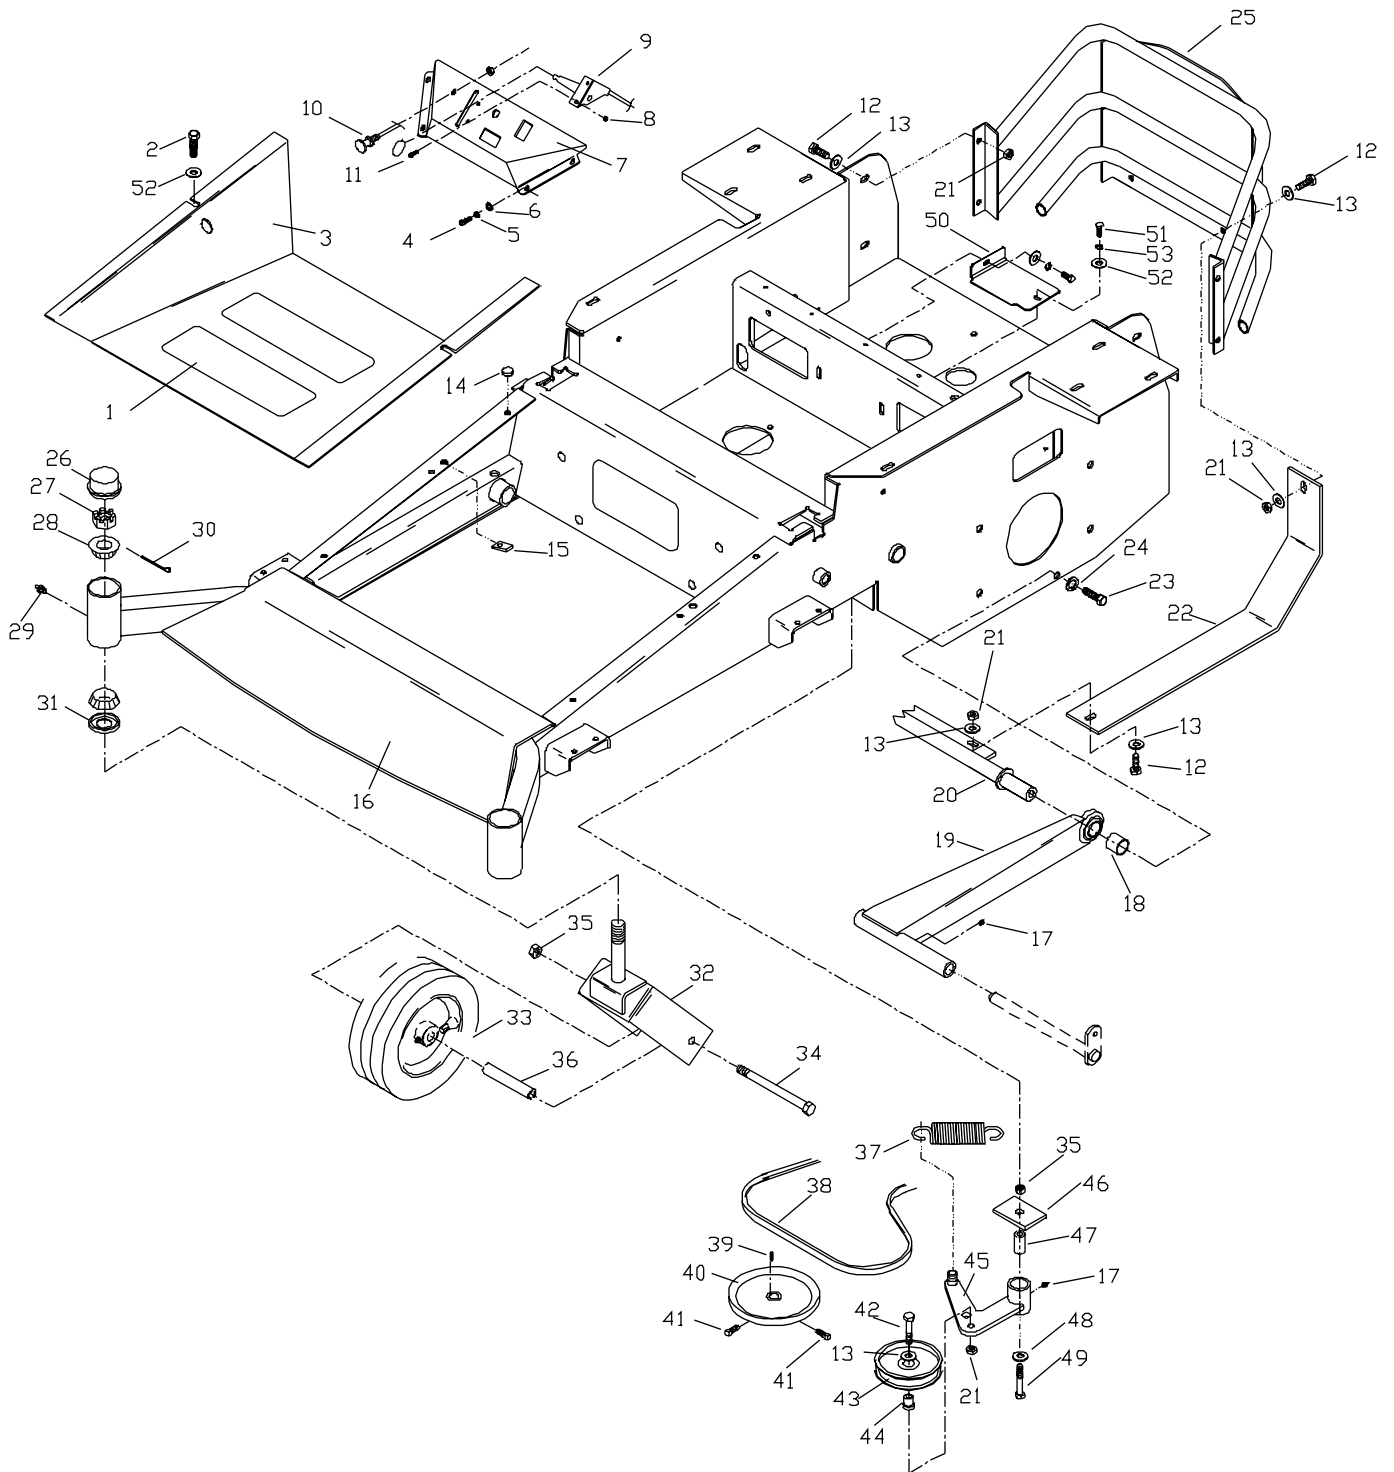

ZTH

Spare parts
Ersatzteile
Pièces détachées
Reserve onderdelen
Repuestos
Reservdelar

MAIN FRAME ASSEMBLY

MAIN FRAME ASSEMBLY

ITEM	PART NO.	QTY.	DESCRIPTION	ITEM	PART NO.	QTY.	DESCRIPTION
1	539977778	3	ANTI-SKID PAD	29	539101474	2	DRIVE IN ZERK
2	539990209	2	HCS 5/16C X 1	30	539102889	2	COTTER PIN 1/8 X 2"
3	539105947	1	FOOT PLATE	31	539102851	2	SEAL
4	539990580	4	HCS 1/4C X 3/4"	32	539104571	2	YOKE, CASTER
5	539990052	4	1/4" LOCK WASHER	33	539104572	2	TIRE & WHEEL ASM.
6	539990598	4	1/4" FLAT WASHER		539104573	1	RIM
7	539105151	1	CONSOLE W/ DECAL		539102546	1	TIRE
8	539976977	2	# 10-24 NYLOC NUT		539976997	1	ZERK
9	539102732	1	THROTTLE CABLE		539102484	2	FLANGE BEARING
10	539102733	1	CHOKE CABLE		539912234	1	AIR VALVE
11	539990411	2	#10-24 X 1/2" HCS		539102485	2	2.5" ROLLER BEARING
12	539990563	8	HCS 3/8C X 1"	34	539102855	2	HCS 1/2-13 X 7.5" GD. 5
13	539990517	13	3/8 FLAT WASHER	35	539101331	3	1/2C NYLOC NUT
14	539102587	6	BUMPER	36	539102856	2	SPACER, CASTER
15	539104763	4	"U" CLIP	37	539103256	1	SPRING
16	539105950	1	MAIN FRAME W/ DECALS	38	539104334	1	PUMP BELT
17	539976998	3	ZERK	39	539101177	2	5MM X 25MM KEY SQ.
18	539104521	2	STRUT SPACER	40	539101176	2	PULLEY
19	539104390	2	STRUT	41	539102717	4	5/16C X 5/8 SET SCREW
20	539104332	1	CROSS SHAFT	42	539990730	1	HCS 3/8C X 1.75
21	539990546	9	3/8C CENTERLOCK	43	539976688	1	IDLER PULLEY
22	539105741	2	SKID PLATE	44	539976695	1	IDLER FLANGE BUSHING
23	539100143	2	HCS 7/16C X 1"	45	539104388	1	IDLER ARM
24	539990247	2	7/16 LOCK WASHER	46	539102236	1	SUPPORT PLATE
25	539105749	1	REAR GUARD	47	539103427	1	PIVOT BUSHING
26	539102535	2	CAP, GREASE	48	539990550	1	1/2 FLAT WASHER
27	539102852	2	CASTLE NUT 1" C	49	539103433	1	HCS 1/2C X 3.25 GD. 5
28	539102626	4	BEARING W/CUP	50	539105716	1	IDLER COVER
				51	539976934	2	HCS 5/16C X 3/4
				52	539990692	4	5/16 FLAT WASHER
				53	539990187	2	5/16 LOCK WASHER