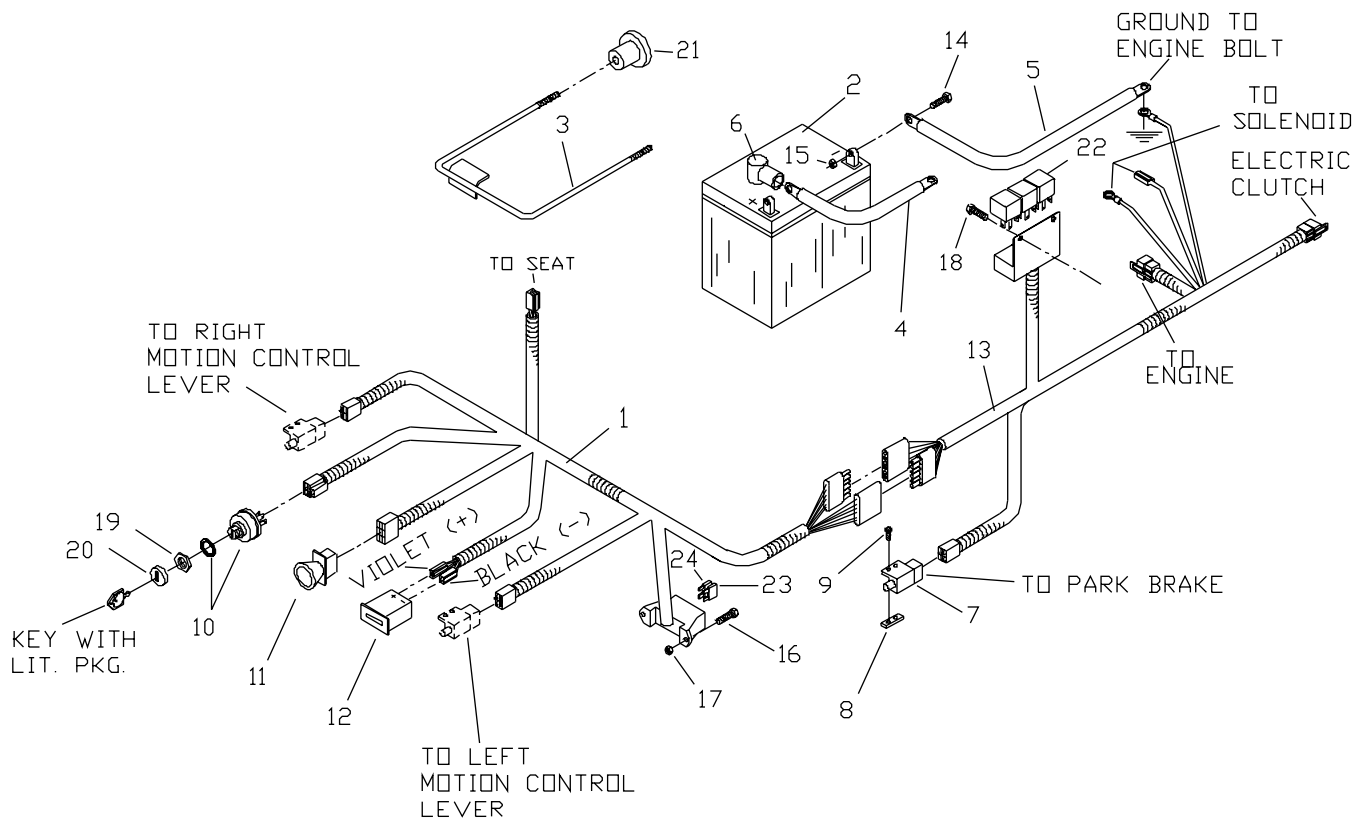

FUEL ASSEMBLY

FUEL ASSEMBLY

ITEM	PART NO.	QTY.	DESCRIPTION
1	539104962	2	FUEL CAP
2	539104410	1	RT. FUEL TANK
	539104409	1	LT. FUEL TANK
3	539102502	6	STUD
4	539102650	2	90 DEG. HOSE BARB
5	539912222	6	HOSE CLAMP
6	539922091	2	FUEL LINE
7	539104897	2	TANK SPACER
8	539990692	18	5/16 FLAT WASHER
9	539102845	8	SPRING
10	539990184	8	5/16C LOCKNUT
11	539990187	2	5/16 LOCK WASHER
12	539102335	2	HCS 5/16C X 4
13	539102679	1	FUEL VALVE
14	539105280	1	FUEL LINE
15	539990209	2	HCS 5/16C X 1

WIRING ASSEMBLY

WIRING ASSEMBLY

ITEM	PART NO.	QTY.	DESCRIPTION
1	539104414	1	CONSOLE HARNESS
2	539102463	1	12V BATTERY
3	539104344	1	BATTERY HOLD DOWN
4	539104974	1	POSITIVE CABLE
5	539102758	1	NEGITIVE CABLE
6	539102759	2	INSULATOR
7	539101080	1	INTERLOCK SWITCH
8	539102678	1	TAPPED PLATE
9	539976952	2	#10-24 X 5/8
10	539101770	1	IGNITION SWITCH
11	539101768	1	BLADE SWITCH
12	539102540	1	HOUR METER
13	539104964	1	FRAME HARNESS
14	539976934	2	HCS 5/16C X 3/4
15	539990184	2	NUT 5/16C CTR. LOCK
16	539102617	2	#10-24 X 7/8 SCREW
17	539976977	2	#10-24 HEX NYLOC NUT
18	539991034	2	SELF TAPPING SCREW
19	539103177	1	NUT IGN. SWITCH
20	539103178	1	CAP, IGN. SWITCH
21	539105169	2	KNOB
22	539102914	3	RELAY
23	539101771	1	7.5AMP 32VATO FUSE
24	539102086	1	20.0AMP 32VATO FUSE