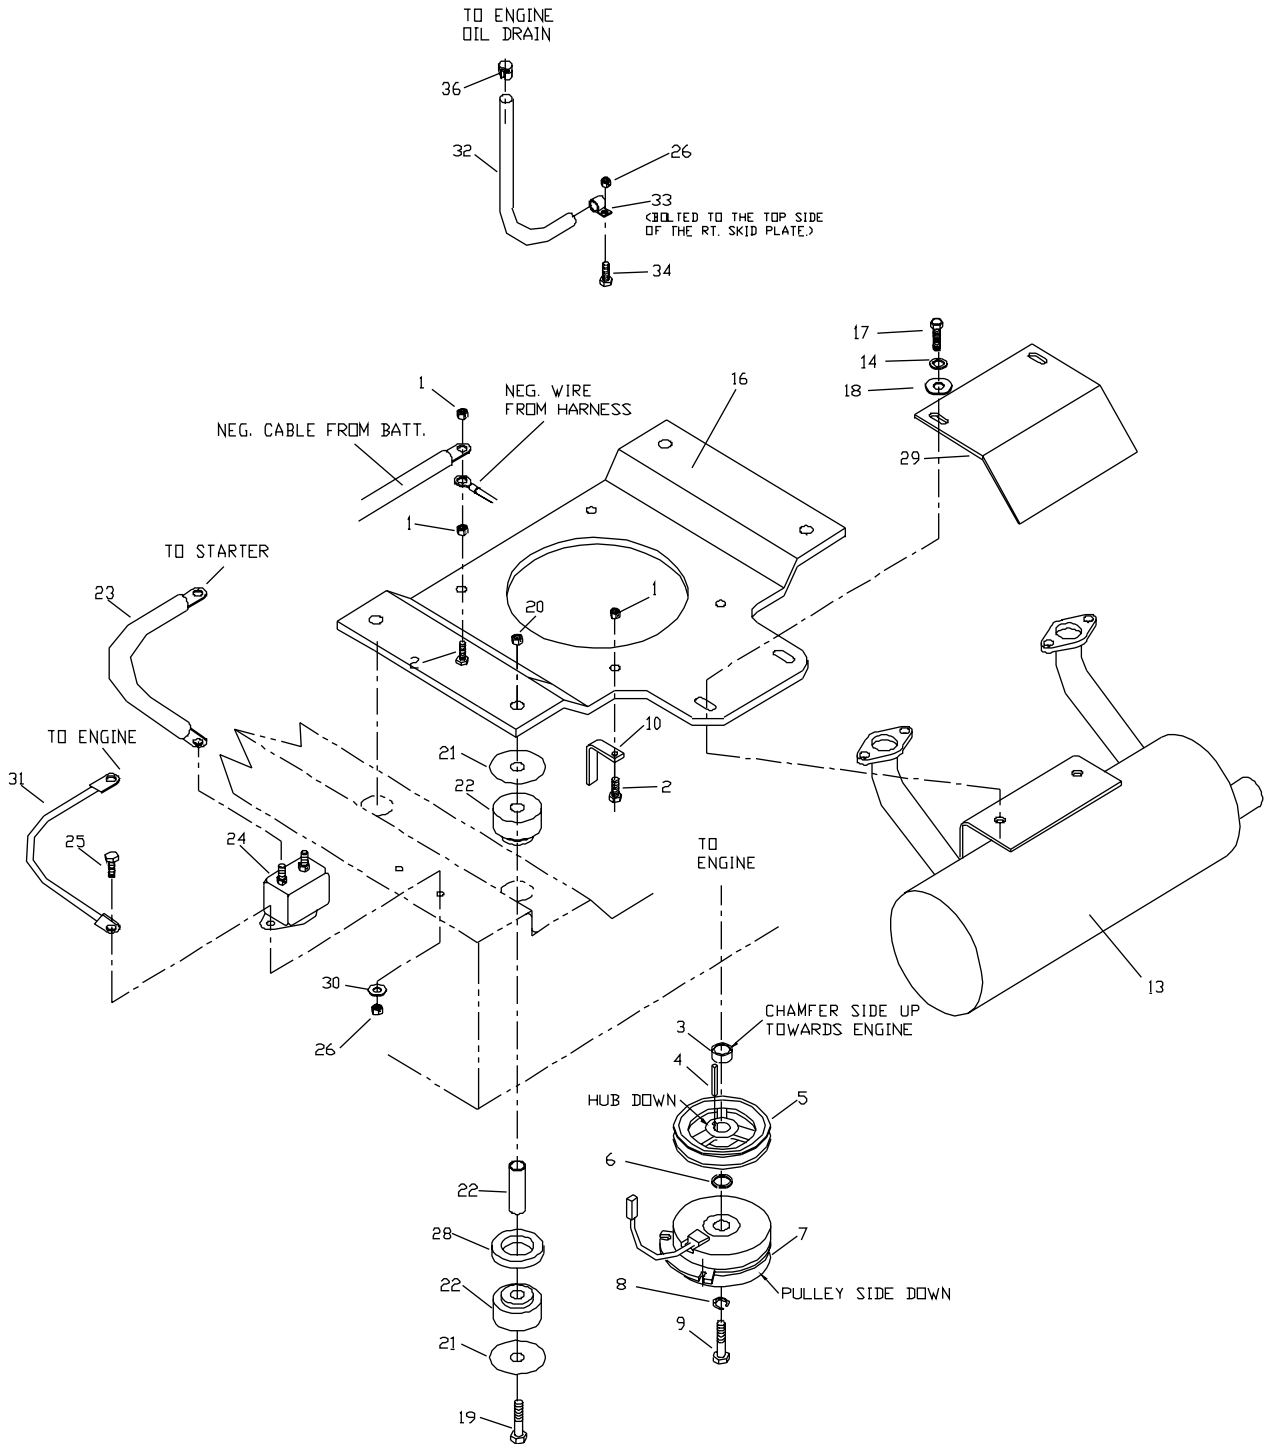

ENGINE ASSEMBLY

ENGINE ASSEMBLY

ITEM	PART NO.	QTY.	DESCRIPTION
1	539990184	4	NUT 5/16C CTR. LOCK
2	539990669	4	HCS 5/16C X 1.75
3	539104427	1	SPACER
4	539105308	1	KEY 1/4SQ. X 1.0
5	539104429	1	PULLEY
6	539104428	1	SPACER
7	539105406	1	ELECTRIC CLUTCH 200 lb
8	539990247	1	7/16 LOCKWASHER
9	539991120	1	HCS 7/16F X 2.5
10	539103251	1	CLUTCH TIE DOWN
12	539104415	1	KAWASAKI PIGTAIL (NOT SHOWN)
13	539105897	1	MUFFLER, KAWASAKI
14	539990187	2	5/16 LOCK WASHER
16	539106495	1	EURO ENGINE MOUNT
17	539976934	2	HCS 5/16C X 3/4
18	539990692	2	5/16 FLAT WASHER
19	539103433	4	HCS 1/2C X 3.25
20	539101331	4	NUT 1/2C NYLOC
21	539104959	6	ISOLATOR WASHER
22	539104958	4	ISOLATOR
23	539102757	1	CABLE, POSITIVE
24	539101714	1	SOLINOID
25	539990072	2	HCS 1/4C X 5/8
26	539990761	3	1/4C CTR. LOCK
27	539105901	1	FUEL LINE ASSEMBLY (NOT SHOWN)
28	539105034	4	ISOLATOR SPACER
29	539105968	1	MUFFLER GUARD
30	539990053	1	1/4 INT. TOOTH WASHER
31	539105409	1	GROUND WIRE
32	539105395	1	OIL DRAIN HOSE
33	539102685	1	LOOM CLIP
34	539990580	1	HCS 1/4C X 3/4
36	539102877	1	OIL DRAIN HOSE CLAMP
37	539102759	2	INSULATOR, TERMINAL (NOT SHOWN)