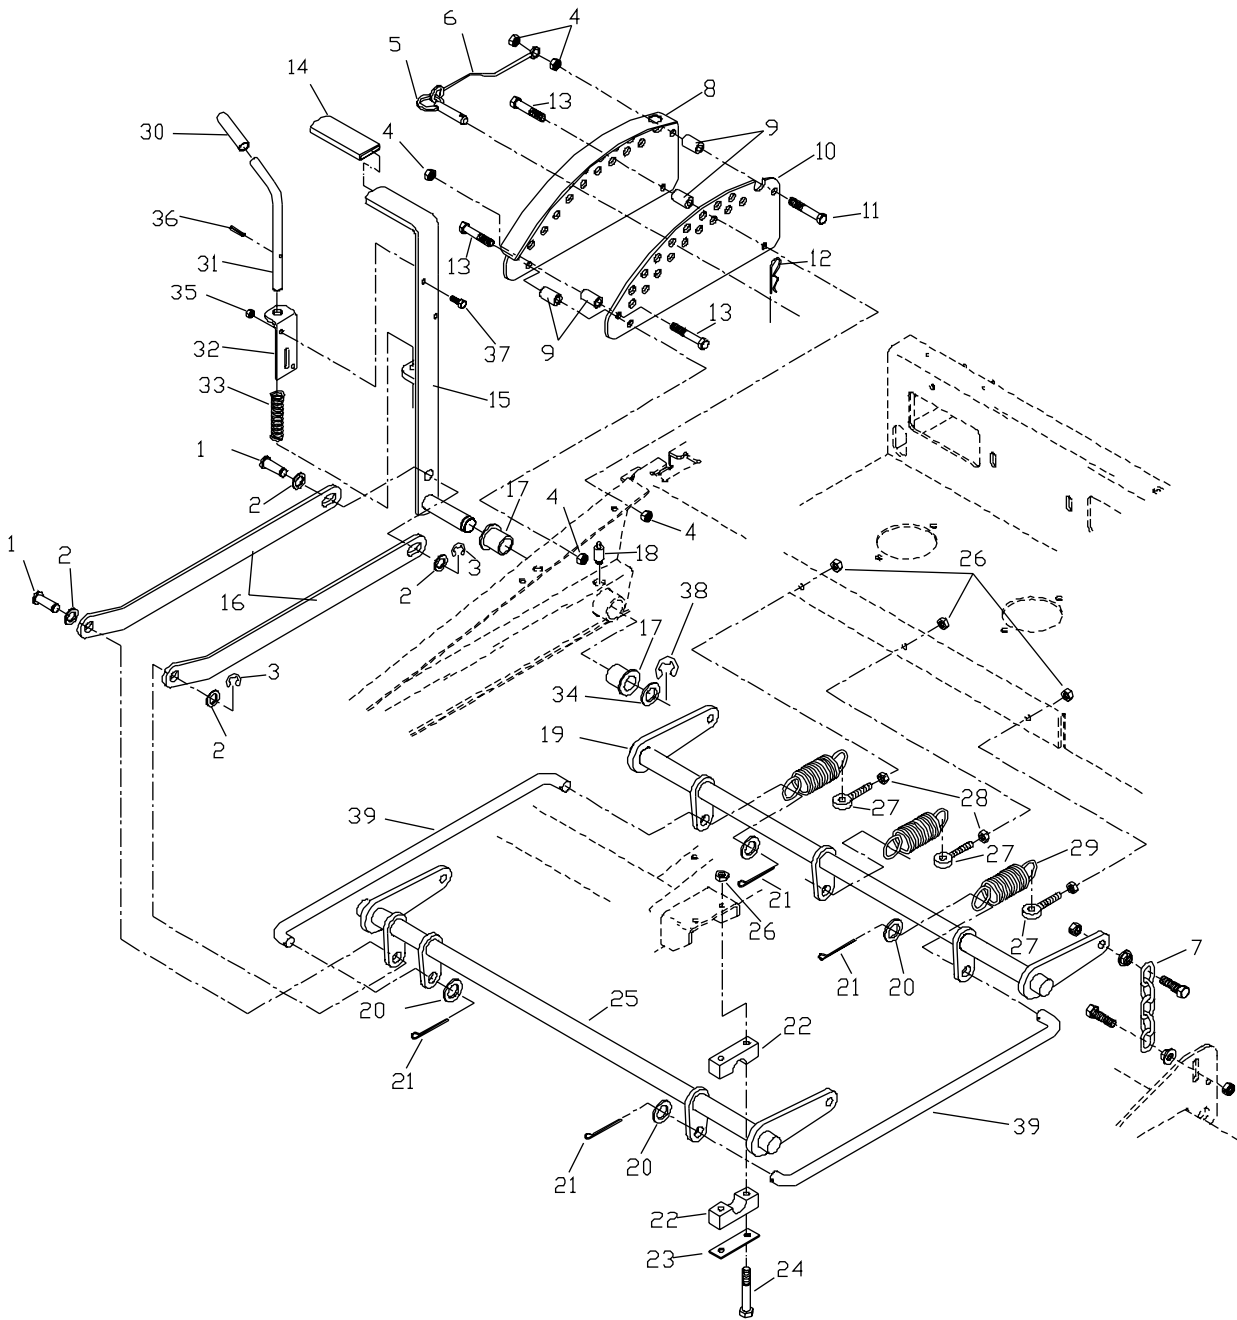

DECK LIFT ASSEMBLY

DECK LIFT ASSEMBLY

ITEM	PART NO.	QTY.	DESCRIPTION
1	539105060	2	CLEVIS PIN
2	539991043	4	MACH. BUSHING
3	539105069	2	5/8 E - RING
4	539990546	5	NUT 3/8C CTR. LOCK
5	539102526	1	HITCH PIN
6	539105059	1	LANYARD
7	539102641	4	LIFT CHAIN
8	539104321	1	ADJ. PLATE WLDMT.
9	539104530	4	DECK LIFT SPACER
10	539104323	1	ADJ. PLATE PAINTED
11	539990637	1	HCS 3/8C X 2.5
12	539976989	1	# 4 HAIR PIN
13	539990629	3	HCS 3/8C X 2.25
14	539102515	1	GRIP
15	539104320	1	LEVER WLDMT.
16	539105050	2	LIFT LINKAGE
17	539101232	2	FLANGE BUSHING
18	539104761	1	ZERK - LONG
19	539104389	1	LIFT SHAFT
20	539976982	4	5/8 SAE WASHER
21	539990654	4	COTTER PIN
22	539104808	8	PILLOW BLOCK
23	539104807	4	SUPPORT PLATE
24	539991046	8	HCS 5/16C X 2.5
25	539104424	1	LIFT SHAFT, FRONT
26	539990184	11	NUT 5/16C CTR. LOCK
27	539101982	3	EYE BOLT
28	539990585	3	5/16C WHIZ NUT
29	539104760	3	DECK LIFT SPRING
30	539101050	1	GRIP
31	539104523	1	PIN
32	539103534	1	PIN MT.,UPPER
33	539101058	1	SPRING
34	539923787	1	MACH. BUSHING
35	539990761	2	NUT 1/4C CTR. LOCK
36	539101082	1	3/16 X 1 ROLL PIN
37	539990580	2	HCS 1/4C X 3/4
38	539101802	1	7/8 E - RING
39	539104310	2	CONN. LINK