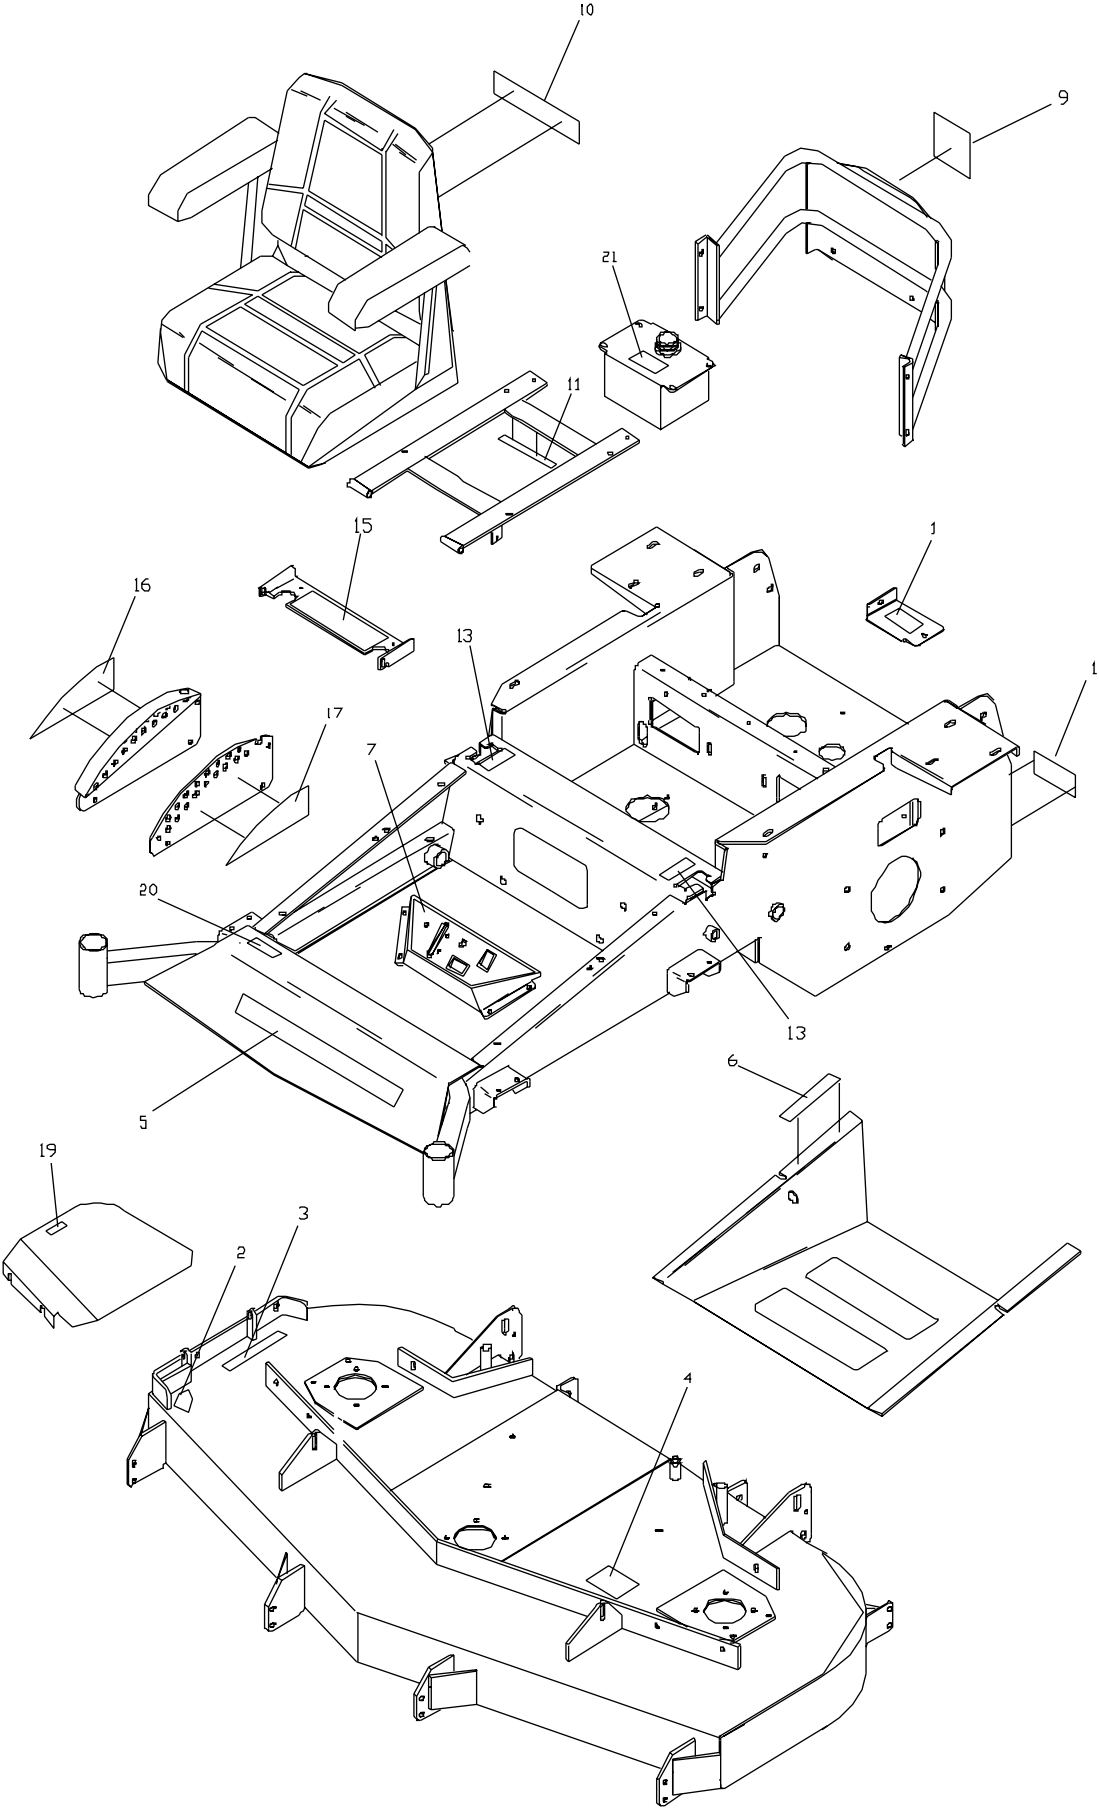

DECAL PLACEMENT ASSEMBLY

DECAL PLACEMENT ASSEMBLY

ITEM	PART NO.	QTY.	DESCRIPTION
1	539105744	2	DECAL, BELT DRIVES
2	539100344	1	DECAL, DANGER
3	539105746	1	DECAL, WARNING
4	539105012	1	DECAL, BELT ROUTING
5	539104790	1	DECAL, HUSQVARNA
6	539105829	1	DECAL, CE/SOUND POWER
7	539106483	1	DECAL, CONSOLE
8	539100128	1	DECAL, EXHAUST
9	539105803	1	DECAL, CROWN LARGE
10	539104787	1	DECAL, HUSQVARNA
11	539105745	1	DECAL, BATTERY
13	539103333	2	DECAL, MOTION CONTROL
15	539105785	1	DECAL, EURO WARNING
16	539106065	1	DECAL, HEIGHT
17	539106066	1	DECAL, HEIGHT
19	539105743	2	DECAL, NO STEP
20	539105071	1	DECAL, NASCAR
21	539105321	2	DECAL, 5223
	539105324	2	DECAL, 6125
22	539105301	1	DECAL, MOBIL 1