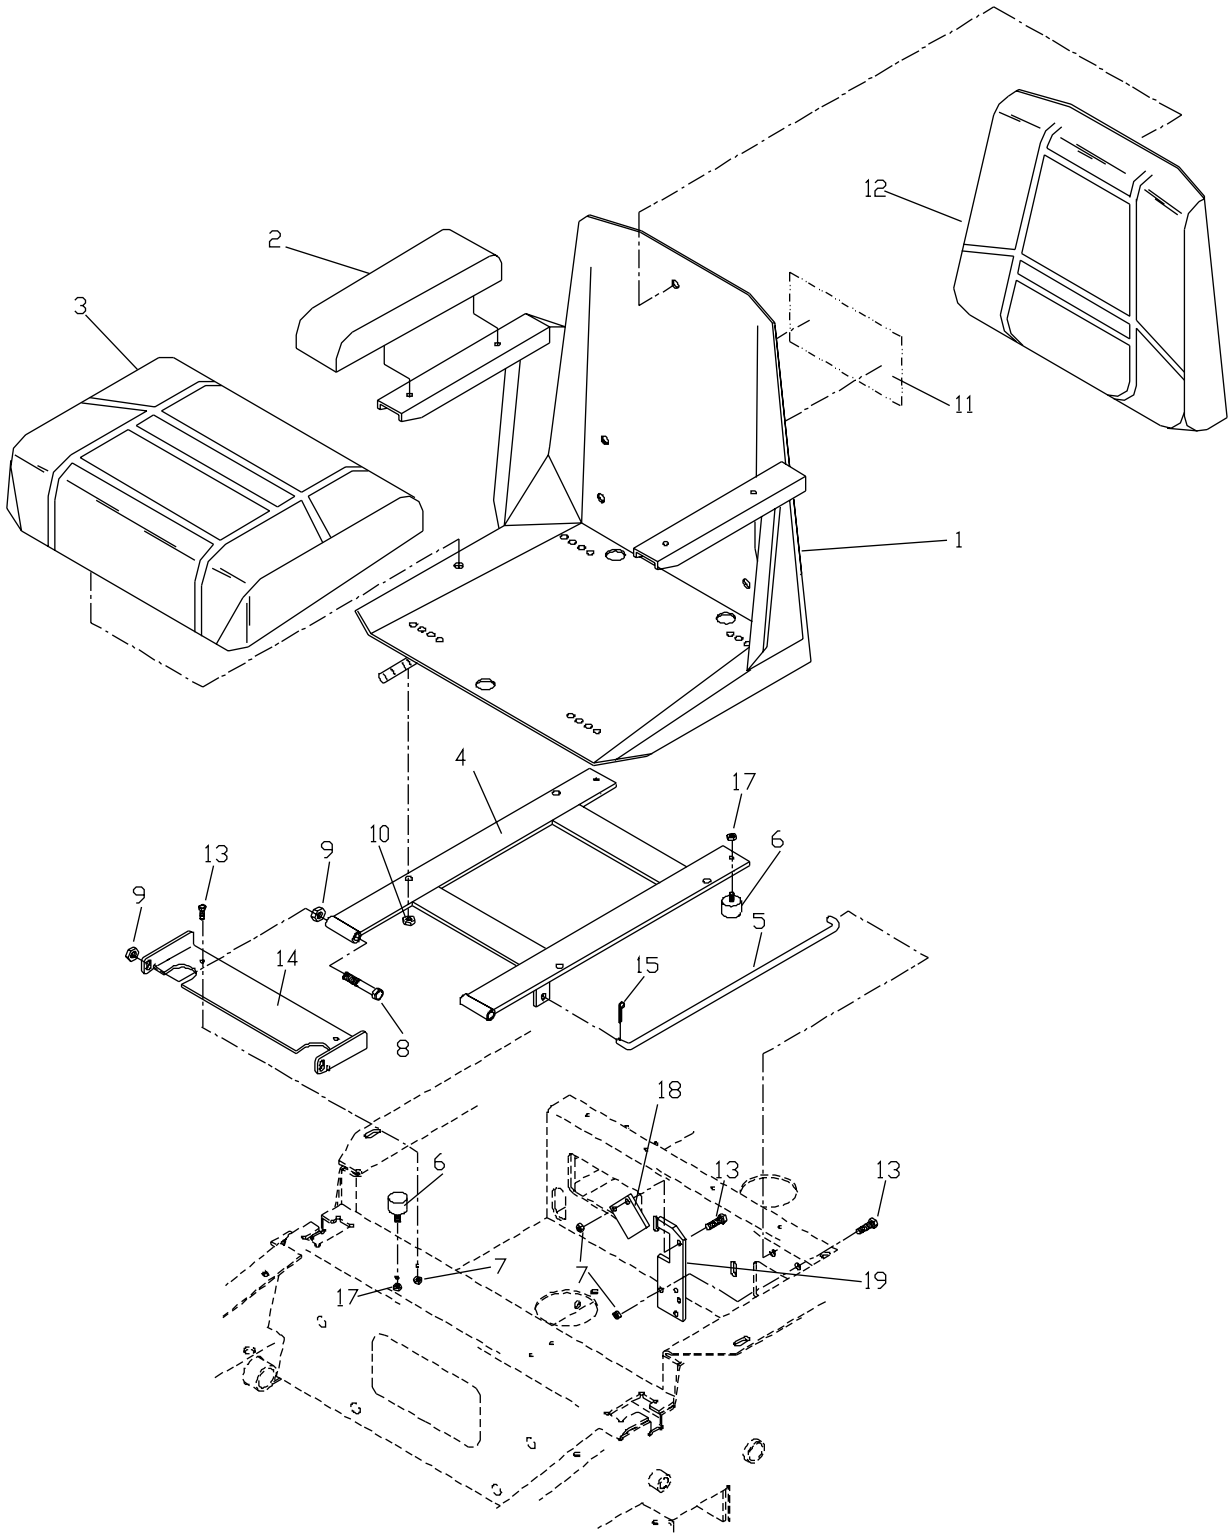

SEAT ASSEMBLY

SEAT ASSEMBLY

ITEM	PART NO.	QTY.	DESCRIPTION
1	539104584	1	SEAT, COMPLETE
2	539102844	2	ARM REST CUSHION
3	539102539	1	SEAT CUSHION W/SWITCH
4	539105951	1	SEAT MOUNT/W DECAL
5	539104525	1	SEAT ROD
6	539105039	4	STUD / PLATE MOUNT
7	539990372	5	1/4C LOCKNUT
8	539101341	2	HCS 3/8C X 3
9	539990546	4	NUT 3/8C CTR. LOCK
10	539990184	4	NUT 5/16C CTR. LOCK
11	539104787	1	DECAL, HUSQVARNA
12	539104565	1	SEAT BACK CUSHION
13	539990580	5	HCS 1/4C X 3/4
14	539105938	1	SEAT BKT. W/DECAL EURO
15	539990365	1	COTTER PIN
16	539105294	1	SEAT RAILS (NOT SHOWN)
17	539976978	4	NUT 1/4C NYLOC
18	539102917	1	SEAT LATCH
19	539105962	1	SEAT LATCH MOUNT