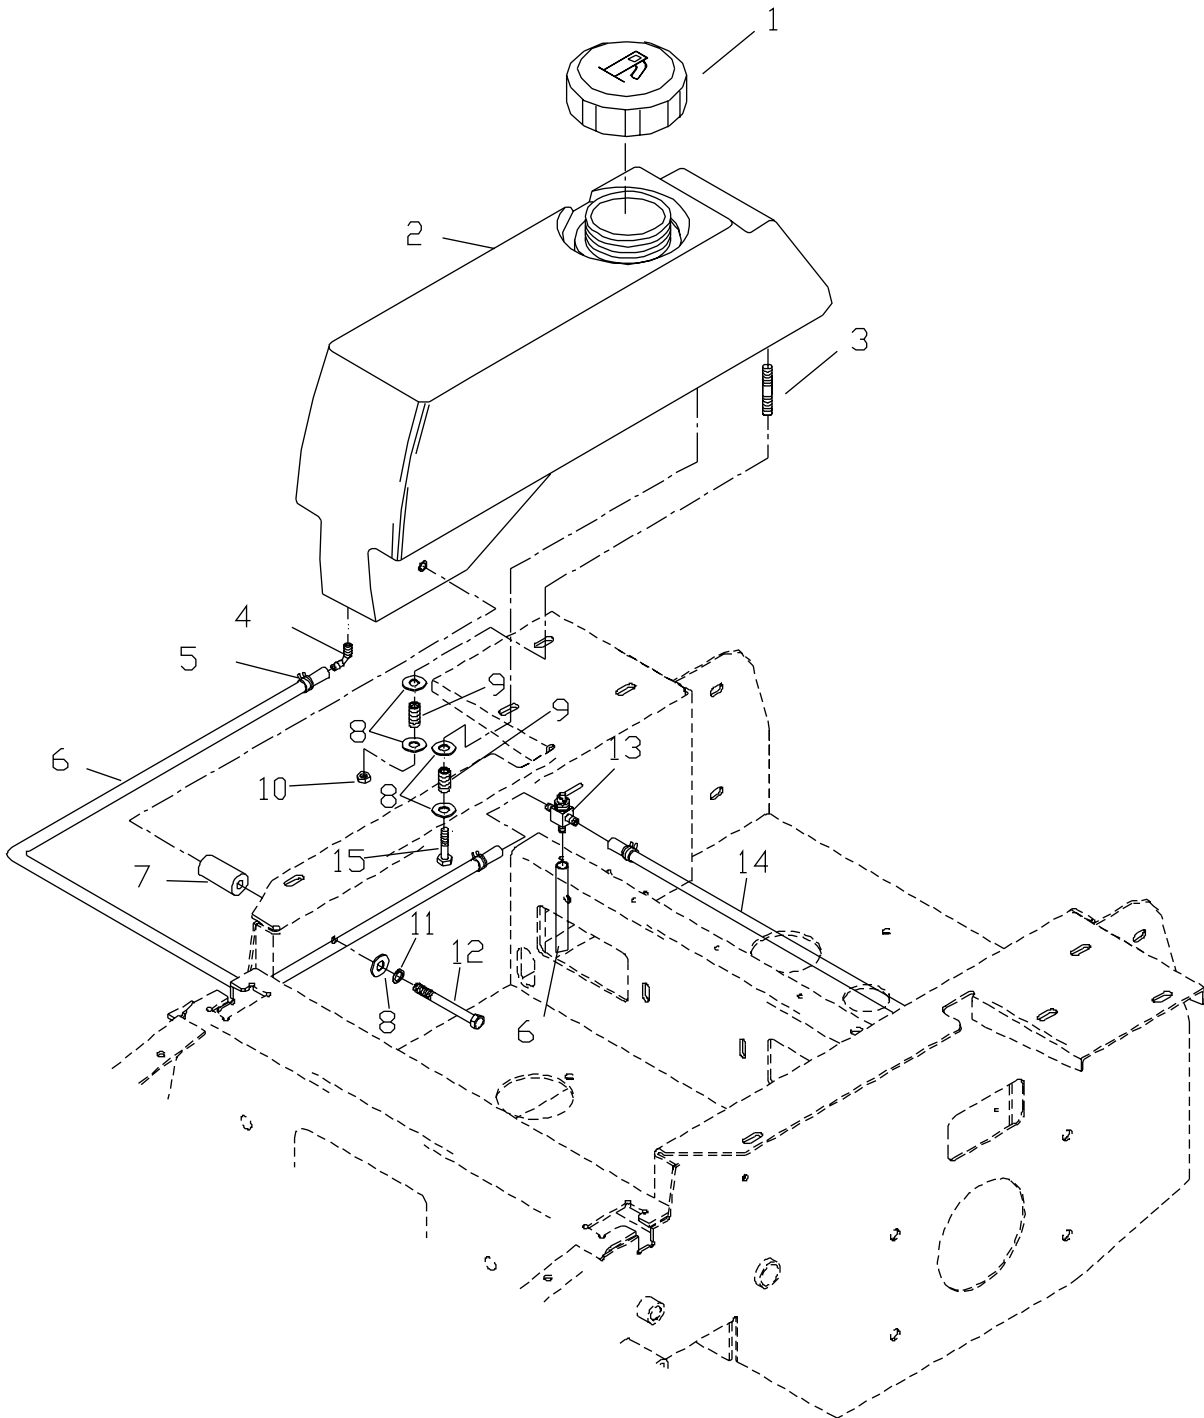

FUEL ASSEMBLY

FUEL ASSEMBLY

ITEM	PART NO.	QTY.	DESCRIPTION
1	539104962	2	FUEL CAP
2	539104410	1	RT. FUEL TANK
	539104409	1	LT. FUEL TANK
3	539102502	6	STUD
4	539102650	2	90 DEG. HOSE BARB
5	539912222	6	HOSE CLAMP
6	539922091	2	FUEL LINE
7	539104897	2	TANK SPACER
8	539990692	18	5/16 FLAT WASHER
9	539102845	8	SPRING
10	539990184	8	5/16C LOCKNUT
11	539990187	2	5/16 LOCK WASHER
12	539102335	2	HCS 5/16C X 4
13	539102679	1	FUEL VALVE
14	539105280	1	FUEL LINE
15	539990209	2	HCS 5/16C X 1