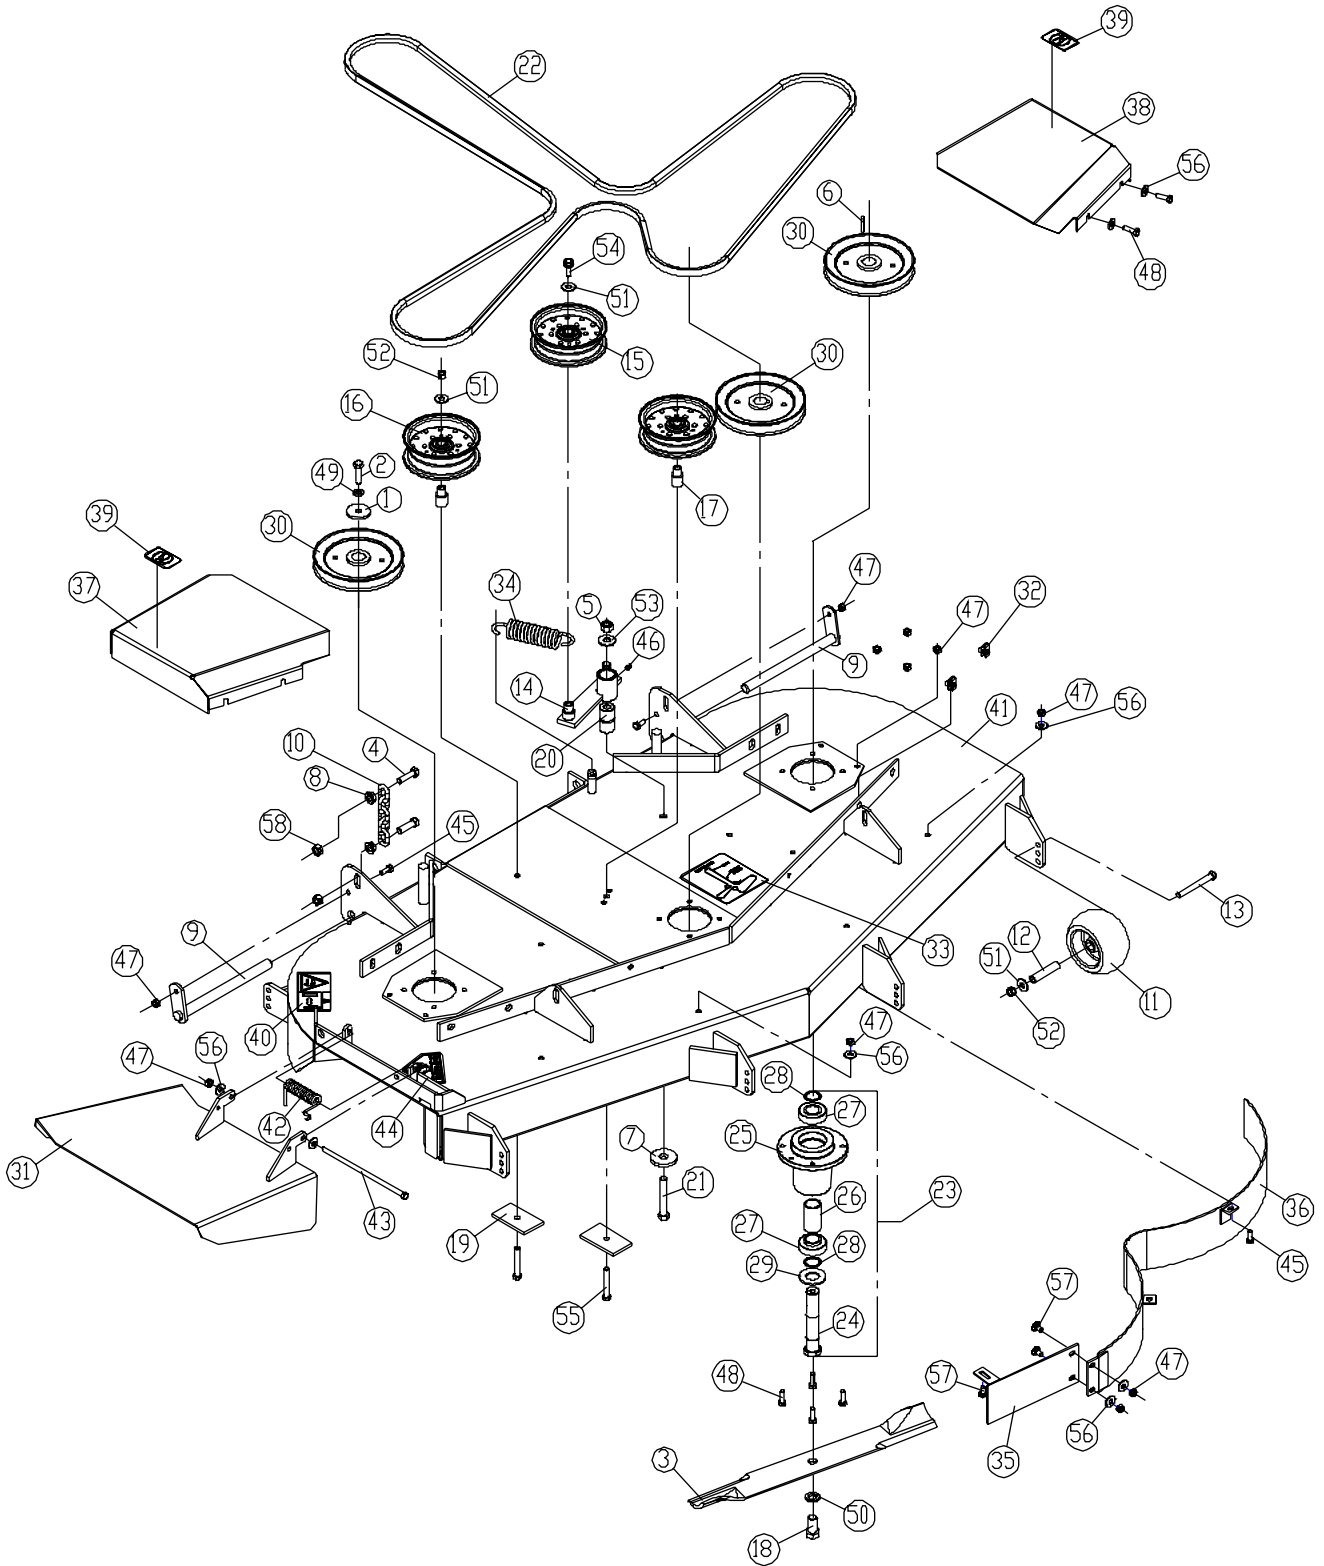

61" DECK ASSEMBLY

61" DECK ASSEMBLY

ITEM	PART NO.	QTY.	DESCRIPTION
1	539106504	3	HEAVY WASHER
2	539100141	3	HCS .4375F X 1.5
3	539101733	3	BLADE 21"
4	539101175	8	HCS .4375C X 1.5
5	539101331	1	NUT .5C NYLOC
6	539101995	3	KEY .25 SQ X 1.125
7	539102243	1	SUPPORT WASHER
8	539102582	8	NUT .4375C WHIZ
9	539102619	2	PIVOT PIN
10	539102641	4	LIFT CHAIN
11	539102643	6	ANTI-SCALP ROLLER
12	539102698	6	BUSHING
13	539102754	6	HCS .375C X 3.5
14	539103230	1	IDLERARM
15	539103257	2	IDLER PULLEY
16	539103258	1	IDLER PULLEY (TALL)
17	539103295	2	IDLER BUSHING
18	539103299	3	HCS .625F X 1.25
19	539103303	2	PAD. PAINTED
20	539103427	1	PIVOT BUSHING
21	539103433	1	HCS .5C X 3.25
22	539104336	1	61" DECK BELT
23	539104403	3	CUTTER HOUSINGASM.
24	539104402	1	SPINDLE
25	539104852	1	HOUSING
26	539102676	1	SPACER
27	539102677	2	BEARING
28	539102244	2	MACH. BUSHING 18 GA.
29	539102675	1	MACH. BUSHING 10 GA.
30	539104420	3	PULLEY
31	539104422	1	DISCHARGE CHUTE
32	539104763	8	"U" CLIP
33	539105012	1	DECAL, BELT ROUTE
34	539105192	1	SPRING
35	539105461	1	CTR. WLDMT. PAINTED
36	539105465	1	MAIN WLDMT. PAINTED
37	539105651	1	61" BELT SHIELD RT.
38	539105661	1	61" BELT SHIELD LT.
39	539105743	2	DECAL, NO STEP
40	539105746	1	EURO DECAL, SEVERING
41	539105781	1	DECK W/DECALS
42	539105822	1	SPRING-TORSION
43	539105827	1	HCS .312C X 8.5
44	539913010	1	DECAL, CPSC
45	539976934	4	HCS .312C X .75
46	539976998	1	ZERK
47	539990184	20	NUT .312C CTR. LOCK
48	539990209	20	HCS .312C X 1.0
49	539990247	3	.438 LOCK WASHER
50	539990333	3	.625 LOCK WASHER
51	539990517	9	FLAT WASHER .375
52	539990546	8	NUT .375C CTR. LOCK
53	539990550	1	FLAT WASHER .5
54	539990582	1	HCS .375C X 1.0 SERR. HD.
55	539990637	2	HCS .375C X 2.5
56	539990692	15	FLAT WASHER .312
57	539990799	3	CARR. BOLT .312C X .625
58	539990839	8	NUT .437C CTR. LOCK