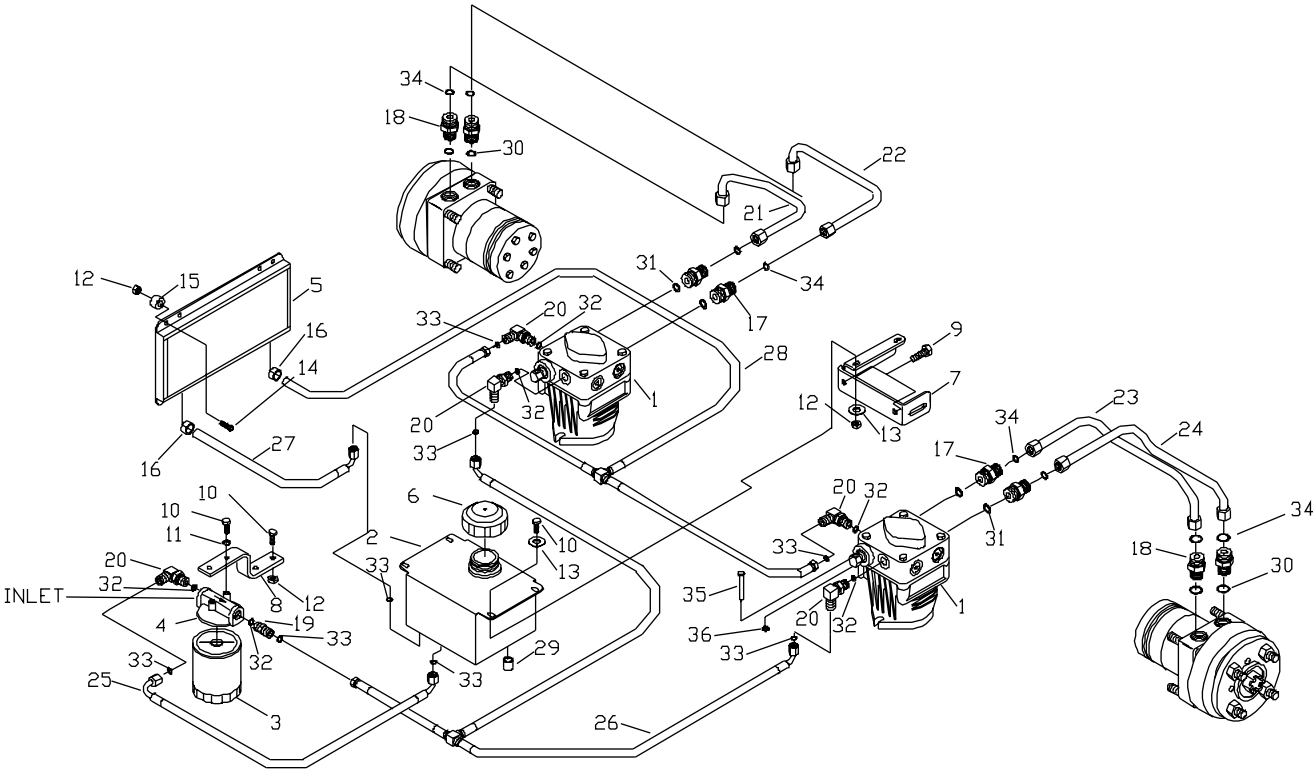

HYDRAULIC SYSTEM ASSEMBLY

HYDRAULIC SYSTEM ASSEMBLY

ITEM	PART NO.	QTY.	DESCRIPTION
1	539104529	2	PUMP
2	539105024	1	OIL TANK
3	539102606	1	FILTER
4	539101165	1	FILTER HEAD
5	539105167	1	COOLER
6	539101202	1	HYD. CAP
7	539105027	1	TANK MOUNT LT.
	539105026	1	TANK MOUNT RT.
8	539105028	1	FILTER BRACKET
9	539976934	4	HCS 5/16 X 3/4
10	539990580	8	HCS 1/4C X 3/4
11	539990052	2	1/4 LOCK WASHER
12	539990372	10	1/4 LOCK NUT
13	539990598	8	1/4 FLAT WASHER
14	539990892	4	HCS 1/4C X 2.25
15	539923515	4	SPACER
16	539976966	2	HOSE CLAMP
17	539101237	4	F6400-8-8-0
18	539102396	4	STR. FITTING
19	539103316	1	F6400-6-6-0
20	539101238	5	F6801-6-6-0
21	539106067	1	HYD. HOSE
22	539106067	1	HYD. HOSE
23	539106067	1	HYD. HOSE
24	539106067	1	HYD. HOSE
25	539104722	1	7" TUBE
26	539104723	1	"T" ASM
27	539104896	1	HOSE
28	539105154	1	"T" ASM
29	539105168	1	CAP
30	539103115	4	3/4 "O" RING
31	539103116	4	1/2 "O" RING
32	539103117	6	3/8 "O" RING
33	539103118	8	3/8 "O" RING FLARE
34	539103119	8	3/8 "O" RING FLARE
35	539102233	2	CLEVIS PIN
36	539102234	2	PUSH NUT
37	539102685	1	HOSE CLAMP (NOT SHOWN)