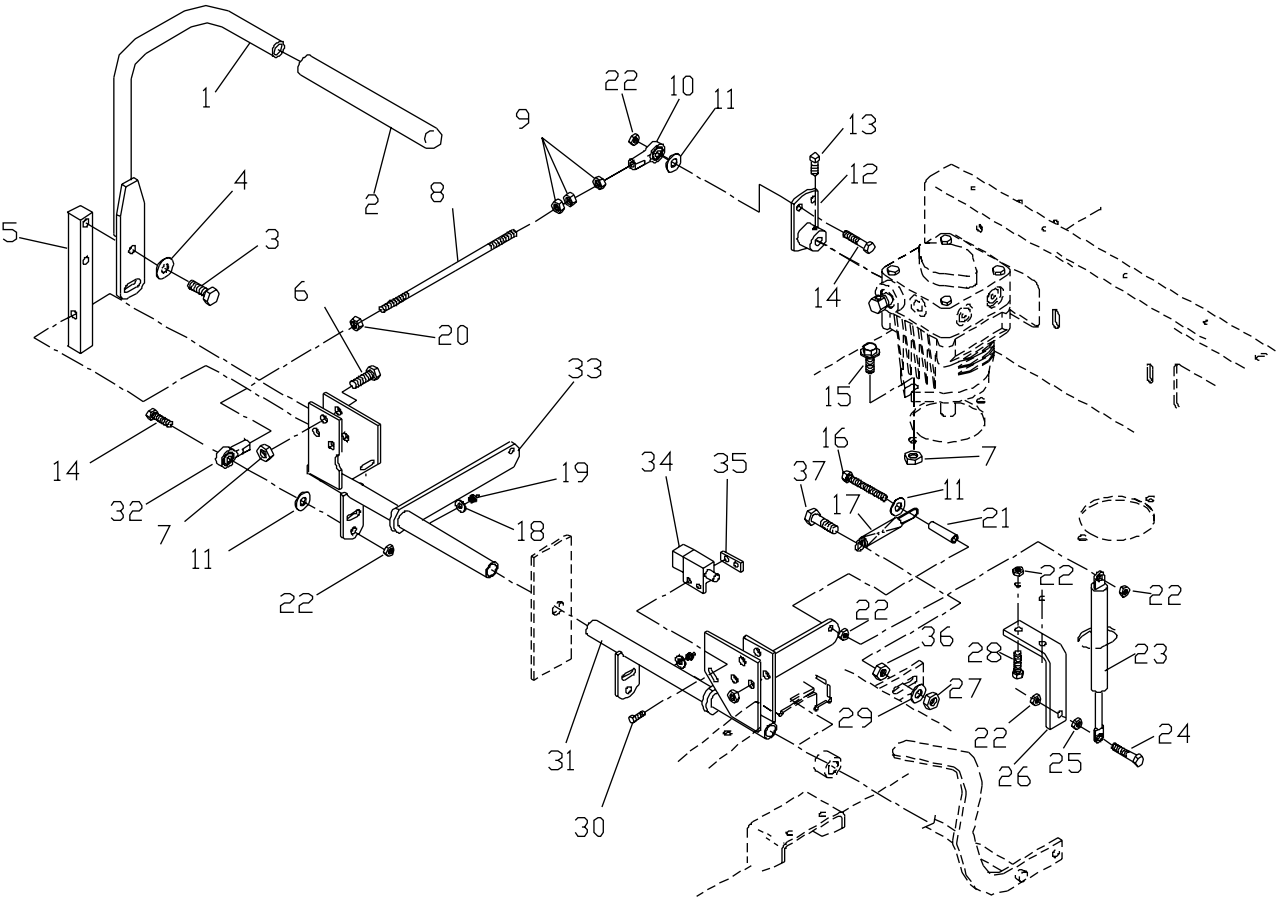

MOTION CONTROL ASSEMBLY

MOTION CONTROL ASSEMBLY

ITEM	PART NO.	QTY.	DESCRIPTION
1	539104190	2	CONT. LEVER
2	539102592	2	GRIP
3	539990563	4	HCS 3/8C X 1
4	539102593	4	3/8 SPRING WASHER
5	539102809	2	ARM CONT. SHAFT
6	539990655	6	HCS 3/8C X 1 1/2
7	539990546	10	NUT 3/8C CTR. LOCK
8	539105279	2	PUMP CONTROL LINK
9	539990223	6	NUT 5/16F
10	539102590	2	BALL JOINT RT.
11	539990692	6	5/16 FLAT WASHER
12	539104382	2	PUMP LEVER
13	539105079	2	5/16C X 5/8 "V" POINT
14	539990209	4	HCS 5/16C X 1
15	539990582	4	HCS 3/8C X 1
16	539991055	2	TAPBOLT 5/16C X 2.25
17	539103297	2	REV. DETENT SPRING
18	539103547	2	WASHER
19	539976998	2	ZERK
20	539991073	2	NUT 5/16F LH.
21	539104995	2	SPACER
22	539990184	14	5/16C CTR. LOCK
23	539102720	2	DAMPENER
24	539990627	4	HCS 5/16C X 1.25
25	539990585	2	5/16C WHIZ NUT
26	539105023	2	BRACKET "L"
27	539976979	2	3/8C NYLOC
28	539976934	4	HCS 5/16C X 3/4
29	539990517	2	3/8 FLAT WASHER
30	539976952	4	SCREW #10-24 X 5/8
31	539104363	1	CONTROL WLDMT. LEFT
32	539102591	1	BALL JOINT LH.
33	539104364	1	CONTROL WLDMT. RIGHT
34	539101080	2	SWITCH
35	539102678	2	TAPPED PLATE
36	539990613	2	3/8C WHIZ NUT
37	539990588	2	HCS 3/8C X 2
38	539102685	1	HOSE CLAMP