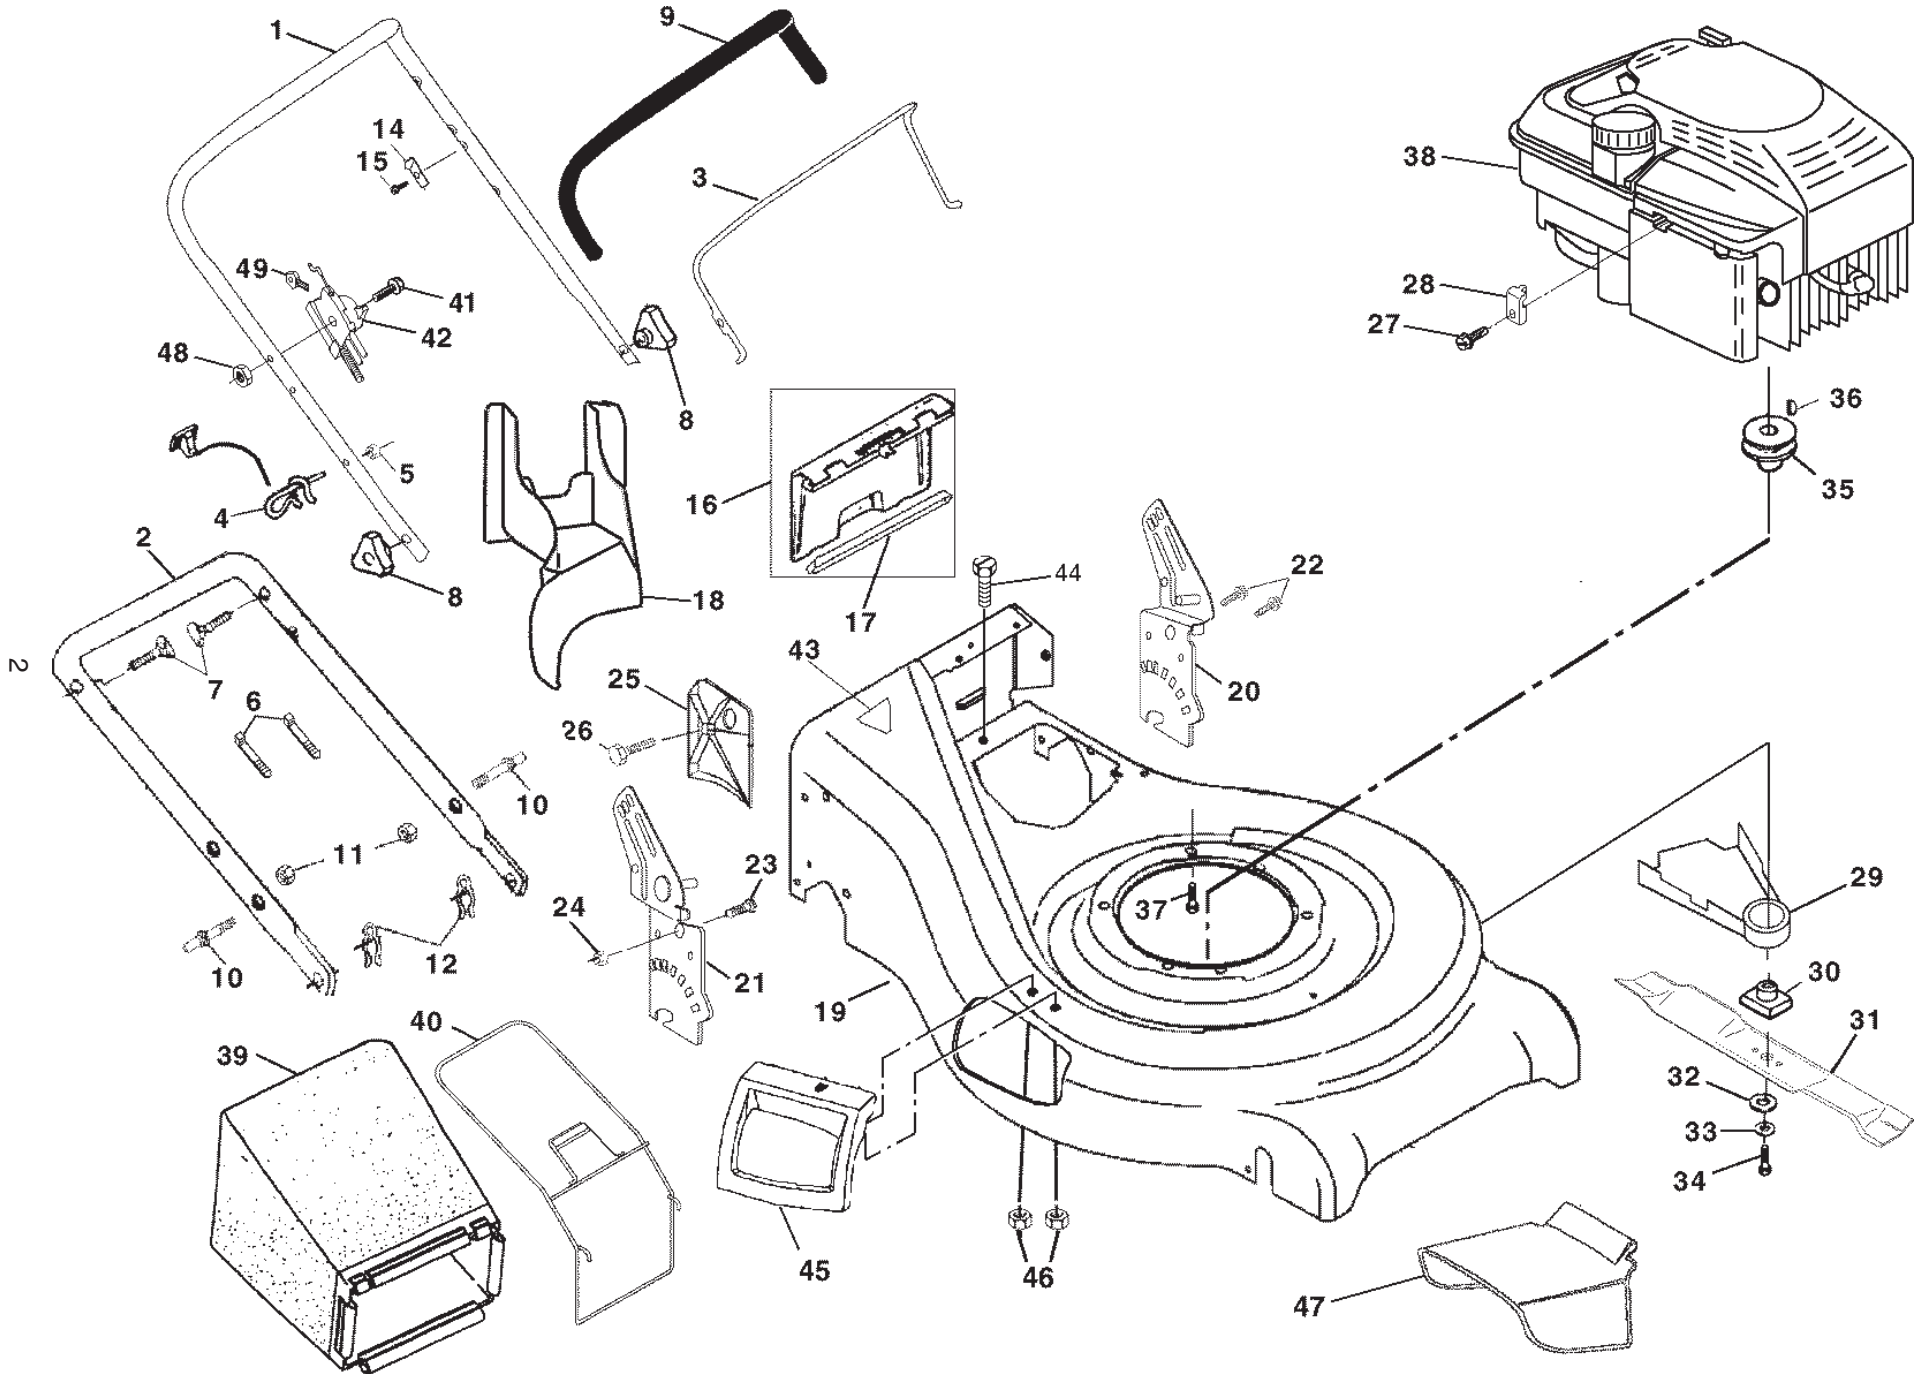

ROTARY LAWN MOWER - - MODEL NUMBER ROYAL 52SE (R52EB) PRODUCT NUMBER 954 17 00-58

ROTARY LAWN MOWER - - MODEL NUMBER ROYAL 52SE (R52EB) PRODUCT NUMBER 954 17 00-58

KEY NO.	PART NO.	DESCRIPTION
1	532 16 71-63	Handle, Upper Dlx Comf.
2	532 16 45-56	Handle, Lower
3	532 13 10-36	Bail, Cont. Wire Dlx Comf. Blk
4	532 17 95-85	Guide, Rope, Side
5	532 06 36-01	Nut, Hex Lockwasher 1/4-20
6	532 06 64-26	Wire, Tie
7	532 13 19-59	Bolt, Handle 5/16-18 x 1.75
8	532 08 76-92	Knob, Handle
9	532 16 42-65	Grip, Hdl Foam Smooth
10	532 16 15-51	Bolt, Sq. Neck
11	873 99 05-00	Nut, Hex Lockwasher Ins. 5/16-18 UNC
12	532 05 17-93	Cotter, Hairpin
14	532 12 51-62	Bracket, Upstop
15	532 08 38-16	Screw, Hex Washer Head Tapping 10-2
16	532 16 20-85	Kit, Door Rear
17	532 17 98-85	Seal, Door
18	532 18 27-78	Plug, Mulcher
19	532 17 69-37	Kit, Housing
20	532 16 45-48	Handle, Bracket
21	532 16 93-06	Handle, Bracket Asm. Right
22	532 15 00-78	Screw, Hex Wshd
23	532 16 31-83	Bolt, Hex Head 5/16-18 x 5/8
24	532 06 31-24	Nut, Hex Lock Wshr 5/16-18
25	532 16 13-33	Baffle, Side
26	532 16 34-09	Screw 12 x 5/8
27	532 08 38-16	Screw
28	532 11 11-90	Cable Clamp

KEY NO.	PART NO.	DESCRIPTION
29	532 18 20-02	Shield, Debris Modified
30	532 85 15-14	Adapter
31	532 17 50-52	Blade, 21"
32	532 85 10-74	Washer, Hardened
33	532 85 02-63	Lockwasher, Helical Spring 3/8
34	532 85 10-84	Screw, Hex Head 3/8-24 x 1.38
35	532 08 45-96	Pulley, Engine
36	532 08 76-77	Key, Hi Pro
37	532 15 04-06	Bolt, Engine
38	- - -	Engine, Briggs & Stratton, 12H807 (Order parts from engine manufacturer)
39	532 18 36-26	Grass Catcher Bag
40	532 18 00-26	Grass Catcher Frame
41	532 14 49-29	Screw
42	532 18 06-94	Drive / Throttle / Electric Start Control
43	532 18 21-66	Decal Danger
44	532 05 45-83	Self Tapping Screw
45	532 18 30-58	Door Asm RWGD M-Cut
46	532 08 83-49	Nut
47	532 16 96-99	Clipping Deflection
48	532 75 11-52	Nut, Hex
49	532 12 21-47	Key (2)
--	532 18 21-34	Warning Decal
--	532 18 15-46	Operator's Manual(Euro)
--	532 18 15-47	Operator's Manual(Scand)

NOTE: All component dimensions given in U.S. inches.
1 inch = 25.4 mm