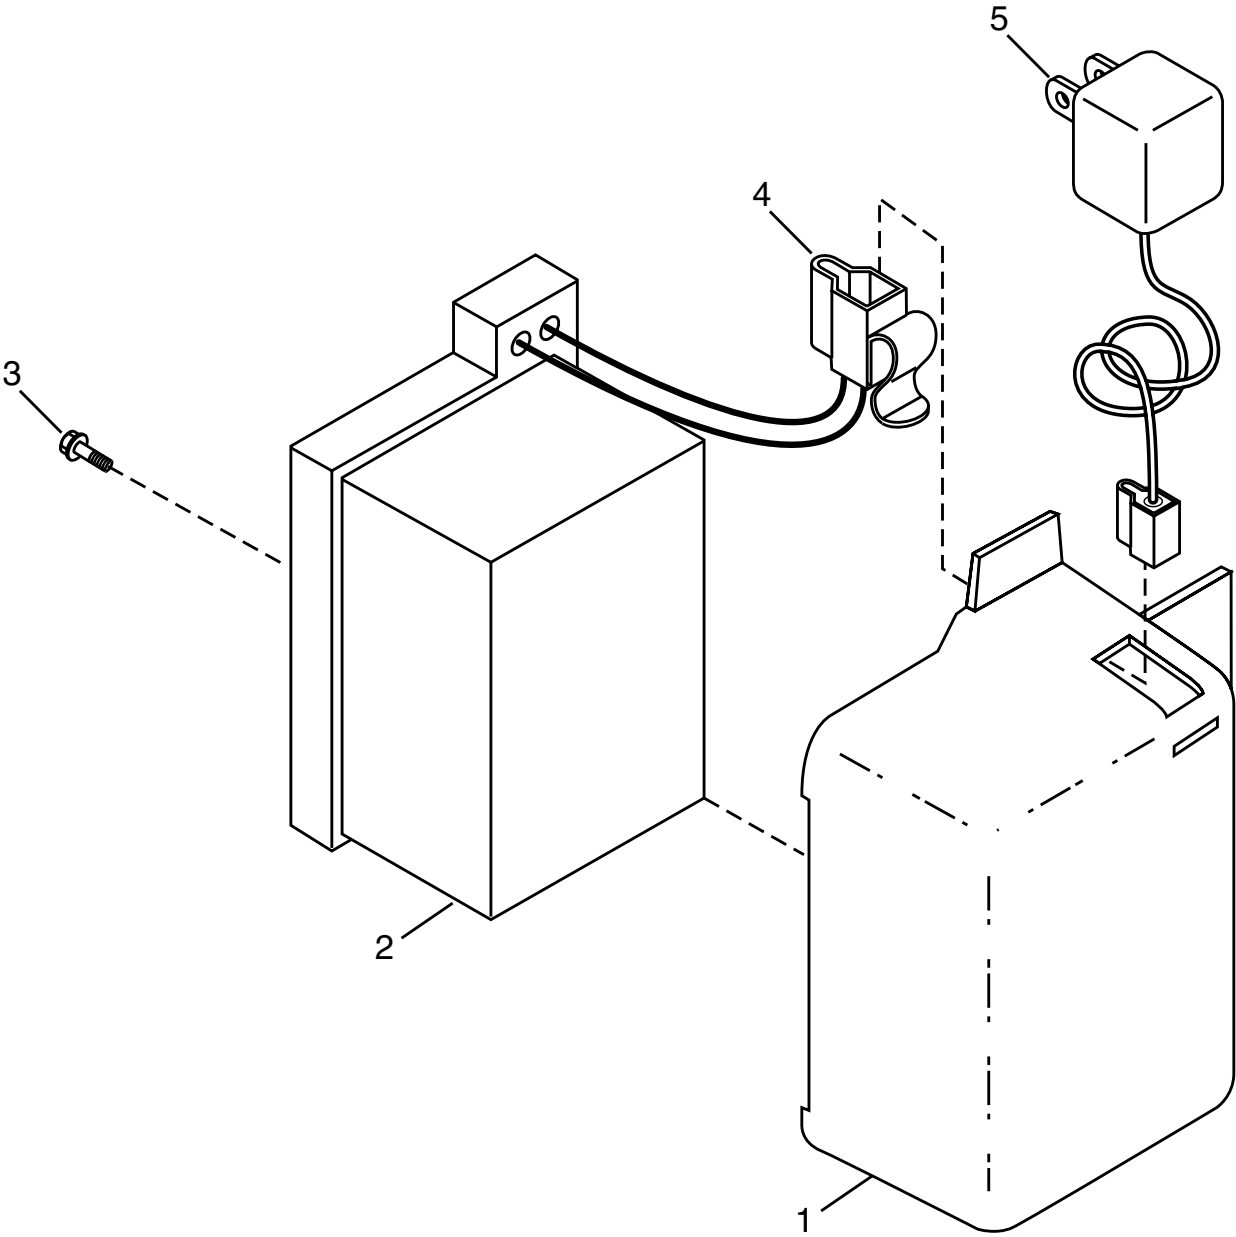

KEY NO.	PART NO.	DESCRIPTION
1	532 16 15-87	Cable Drive
2	532 16 14-73	Bail Control Drive
3	532 16 45-57	Bracket, Downstop
4	532 08 38-16	Screw Hex Wash Head Tapping 10-2
5	532 16 15-52	Cover Drive
6	532 75 06-34	Screw Thdrol 10-25 x .50
7	532 16 08-16	V-Belt
8	532 13 20-10	Nut Lock Flanged 3/8-16 Zinc
9	532 16 39-39	Pulley Driven
10	532 16 45-53	Belt Keeper
11	817 54 10-11	Screw Hex Wash Head 10-24 X .668
12	532 07 51-92	Spring
13	532 16 96-11	Transmission Asm.
14	532 14 53-54	Pin Spring Thrust
15	532 05 70-79	Washer Hardened
16	532 16 15-84	Rod Connecting
17	532 16 16-02	Spring Extension
18	532 16 45-54	Spring Selector
19	532 16 19-61	Knob Selector Spring
20	812 00 00-22	E-Ring 7/8
21	532 16 33-65	Bearing Support
22	532 16 99-11	Bearing Ball
23	532 16 45-55	Retainer Drive Asm. Stmp.

KEY NO.	PART NO.	DESCRIPTION
24	532 05 78-08	Screw Hex Head Tapping 1/4-20 x .75
25	532 17 00-11	Drive Pawl
26	532 16 64-50	Pinion, Drive
28	812 00 00-58	E-Ring 7/16
29	532 18 05-04	Cover, Dust Wheel
30	532 06 77-25	Washer 1/2 x 1-1/2 x .134
32	532 18 07-53	Wheel 9 x 2
33	532 08 39-23	Nut Hex Flange Lock
34	532 05 71-43	Wave Washer
35	532 16 45-52	Shaft Asm. Rear
36	532 16 45-50	Shaft Asm. Front
37	532 16 14-63	Retainer Front Shaft
38	532 16 34-09	Screw 12 x 5/8
39	532 70 02-79	Clip Retainer
40	532 14 35-93	Wheel 8 x 2
41	532 15 01-82	Hubcap
42	819 57 22-16	Washer
44	532 05 21-60	Washer
45	532 06 23-35	Belleville Washer 1/2
46	532 08 81-18	Felt Washer

NOTE: All component dimensions given in U.S. inches.
1 inch = 25.4 mm

**ROTARY LAWN MOWER - - MODEL NUMBER ROYAL 52SE (R52EB)
 PRODUCT NUMBER 954 17 00-58**

KEY NO.	PART NO.	DESCRIPTION
1	532 16 13-34	Bracket, Battery
2	532 75 09-09	Battery
3	817 41 13-12	Screw, Hex Washer Head #13 x .75
4	532 08 63-53	Mounting Clip, Connector
5	532 13 00-24	Charger, Battery