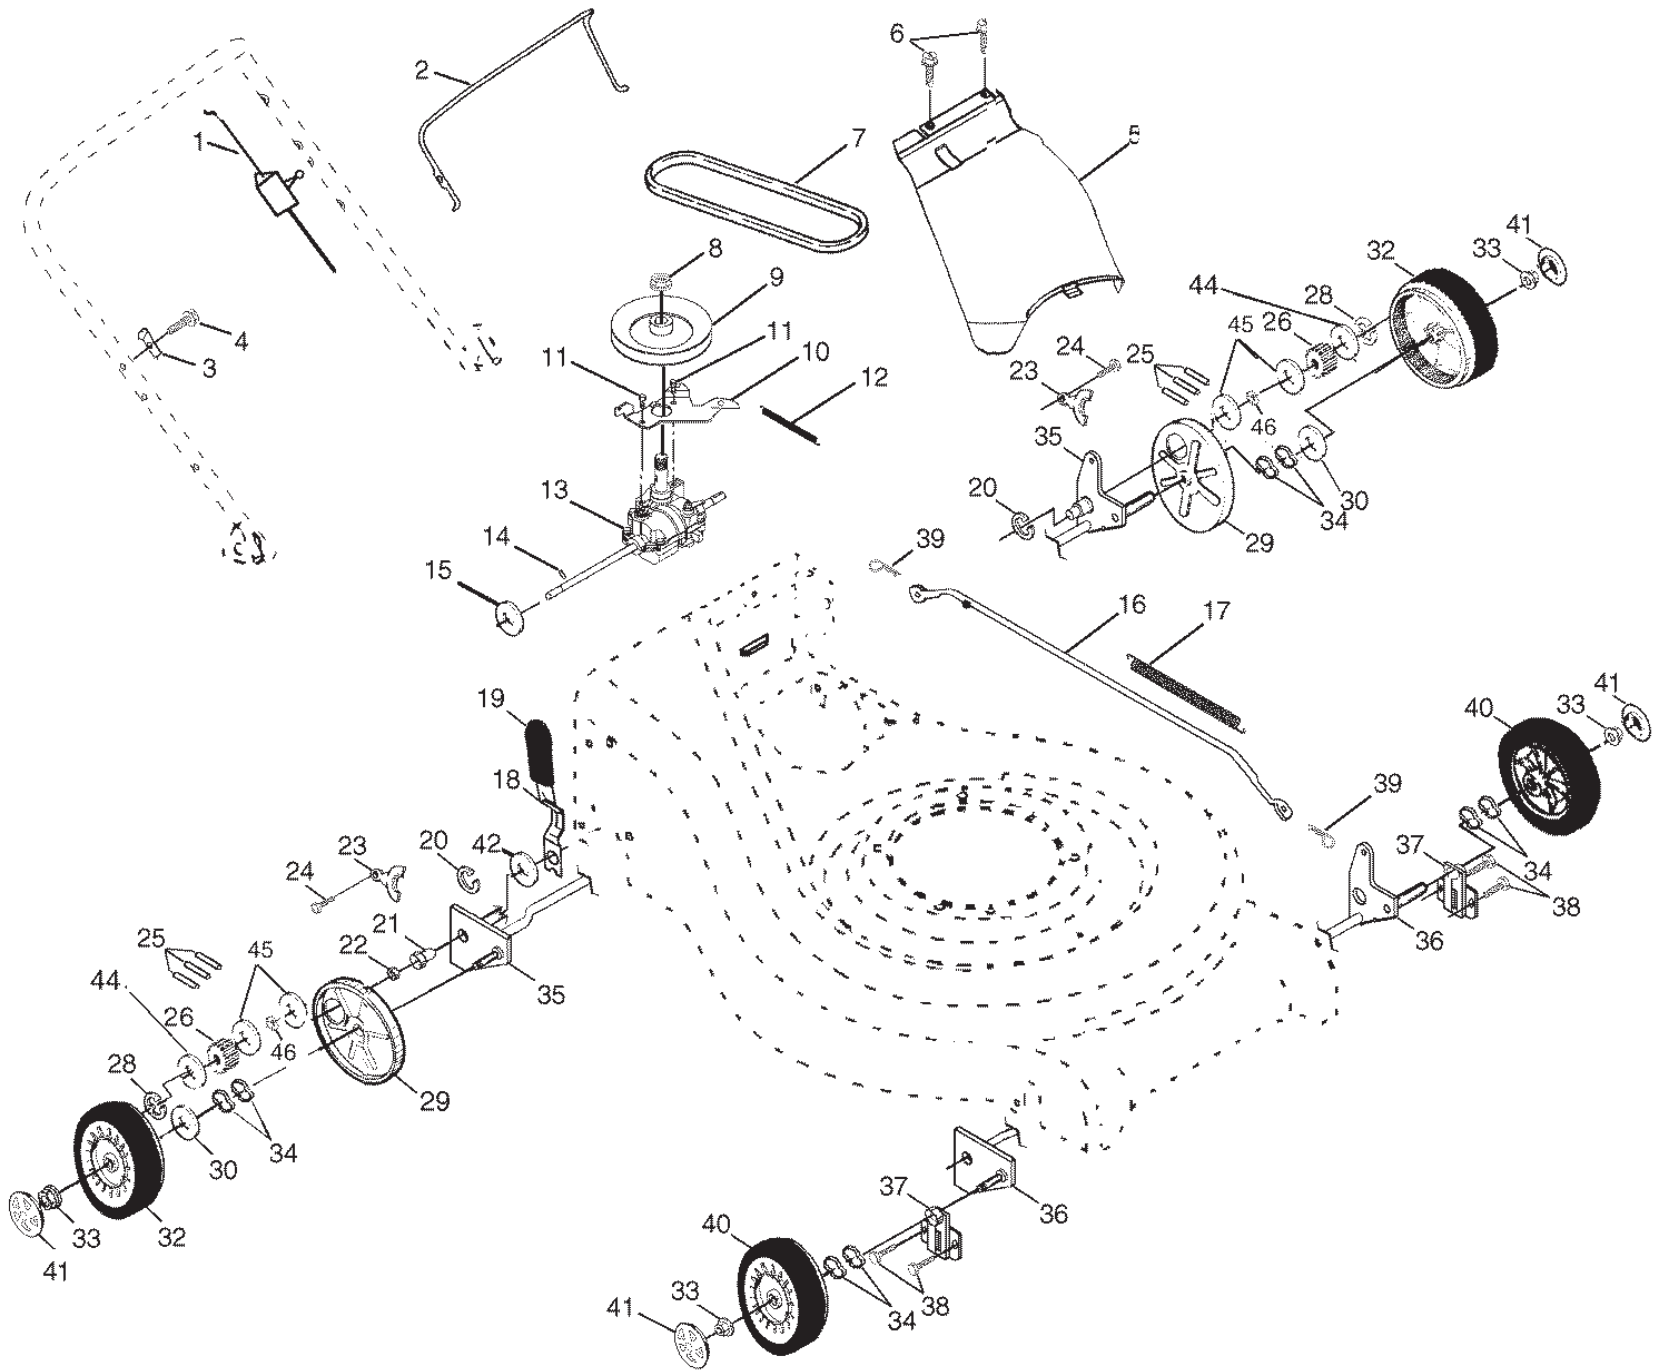

Royal 52 SE

Spare parts
Ersatzteile
Pièces détachées
Reserve onderdelen
Repuestos
Reservdelar

ROTARY LAWN MOWER - - MODEL NUMBER ROYAL 52SE (R52EB) PRODUCT NUMBER 954 17 00-58

ROTARY LAWN MOWER - - MODEL NUMBER ROYAL 52SE (R52EB) PRODUCT NUMBER 954 17 00-58

NOTE: All component dimensions given in U.S. inches.
1 inch = 25.4 mm

ROTARY LAWN MOWER - - MODEL NUMBER ROYAL 52SE (R52EB) PRODUCT NUMBER 954 17 00-58

ROTARY LAWN MOWER - - MODEL NUMBER ROYAL 52SE (R52EB) PRODUCT NUMBER 954 17 00-58

KEY NO.	PART NO.	DESCRIPTION
24	532 05 78-08	Screw Hex Head Tapping 1/4-20 x .75
25	532 17 00-11	Drive Pawl
26	532 16 64-50	Pinion, Drive
28	812 00 00-58	E-Ring 7/16
29	532 18 05-04	Cover, Dust Wheel
30	532 06 77-25	Washer 1/2 x 1-1/2 x .134
32	532 18 07-53	Wheel 9 x 2
33	532 08 39-23	Nut Hex Flange Lock
34	532 05 71-43	Wave Washer
35	532 16 45-52	Shaft Asm. Rear
36	532 16 45-50	Shaft Asm. Front
37	532 16 14-63	Retainer Front Shaft
38	532 16 34-09	Screw 12 x 5/8
39	532 70 02-79	Clip Retainer
40	532 14 35-93	Wheel 8 x 2
41	532 15 01-82	Hubcap
42	819 57 22-16	Washer
44	532 05 21-60	Washer
45	532 06 23-35	Belleville Washer 1/2
46	532 08 81-18	Felt Washer

NOTE: All component dimensions given in U.S. inches.
1 inch = 25.4 mm

**ROTARY LAWN MOWER - - MODEL NUMBER ROYAL 52SE (R52EB)
 PRODUCT NUMBER 954 17 00-58**

KEY NO.	PART NO.	DESCRIPTION
1	532 16 13-34	Bracket, Battery
2	532 75 09-09	Battery
3	817 41 13-12	Screw, Hex Washer Head #13 x .75
4	532 08 63-53	Mounting Clip, Connector
5	532 13 00-24	Charger, Battery