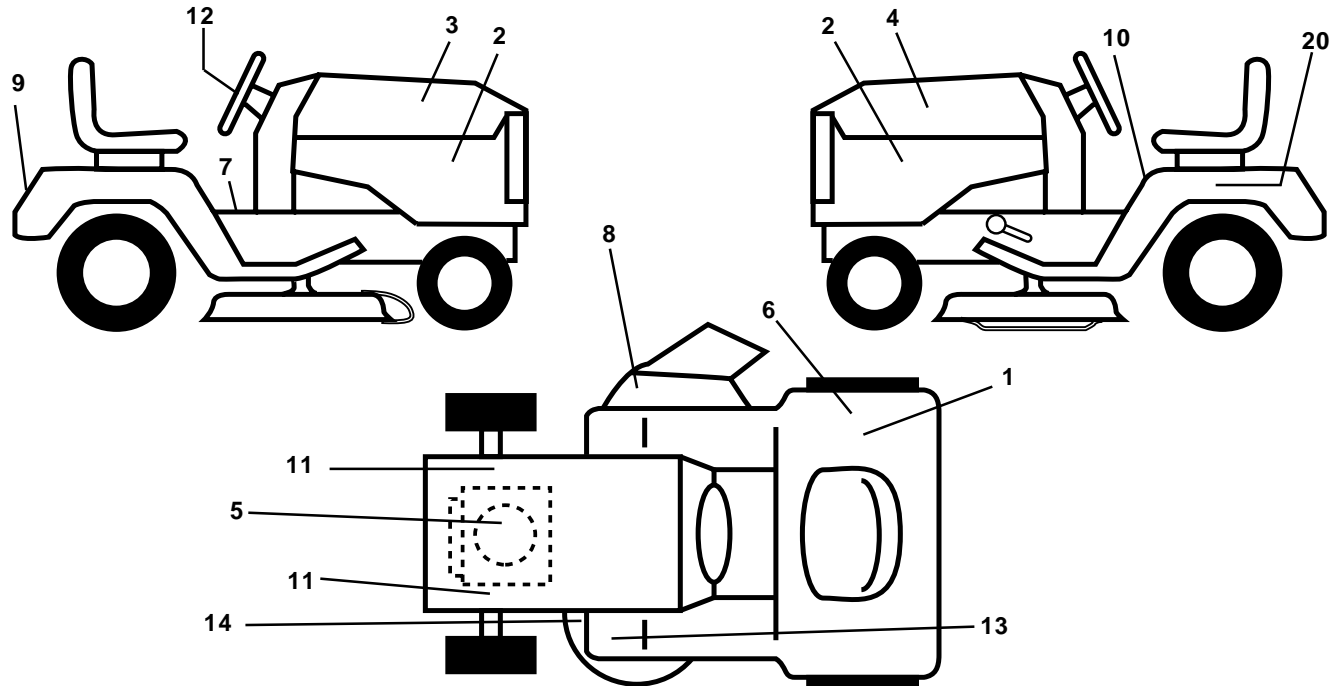

NOTE: All component dimensions given in U.S. inches.
1 inch = 25.4 mm.

REPAIR PARTS

TRACTOR - MODEL NO. YTH130 (HEYTH130L), PRODUCT NO. 954 17 00-26
ENGINE

REPAIR PARTS

TRACTOR - MODEL NO. YTH130 (HEYTH130L), PRODUCT NO. 954 17 00-26
ENGINE

NOTE: All component dimensions given in U.S. inches
1 inch = 25.4 mm

REPAIR PARTS

TRACTOR - MODEL NO. YTH130 (HEYTH130L), PRODUCT NO. 954 17 00-26
SEAT ASSEMBLY

KEY NO.	PART NO.	DESCRIPTION
1	532140839	Seat
2	532140551	Bracket Pivot Seat 8 720
3	871110616	Bolt Fin Hex 3/8-16unc X 1
4	819131610	Washer 13/32 X 1 X 10 Ga
5	532145006	Clip Push-In
6	873800600	Nut Hex w/Ins. 3/8-16 Unc
7	532124181	Spring Seat Cprsn 2 250 Blk Zi
8	817000616	Screw 3/8-16 X 1-1/2 Smgml Tap/R Z
9	819131614	Washer 13/32 X 1 X 14 Ga.
10	532174894	Pan Seat
11	532166369	Knob Seat Adj. Wingnut
12	532121246	Bracket Mounting Switch

NOTE: All component dimensions given in U.S. inches.
1 inch = 25.4 mm

REPAIR PARTS

TRACTOR - MODEL NO. YTH130 (HEYTH130L), PRODUCT NO. 954 17 00-26
DECALS

KEY NO.	PART NO.	DESCRIPTION	KEY NO.	PART NO.	DESCRIPTION
1	532126187	Decal 100 DBA	13	532159737	Decal Brake/Clutch Symbol LT
2	532159713	Decal Panel Side B&S Logo	14	532160396	Decal V-Belt Schematic
3	532151478	Decal Hood RH	20	532145005	Decal Bat Dan/Psn
4	532151480	Decal Hood LH	--	532162598	Decal Drawbar Load Limit
5	532170848	Decal HP Engine	--	532169210	Decal By-Pass Lt Hydro
6	532145437	Decal Euro Stand CE	--	532171284	Pad Footrest LH STLT
7	532140837	Decal Saddle Brake	--	532171285	Pad Footrest RH STLT
8	532145494	Decal Mower Cutfinger Symbol	--	532138311	Decal Handle Lft Height Adjust
9	532150617	Decal Fender Husq	--	532176105	Manual Operator's (Euro.)
10	532145498	Decal Read Owner's Manual Syms.	--	532176106	Manual Operator's (Scan.)
11	532159736	Decal Chassis Hot Muffler	Available accessories not included with tractor:		
12	532170564	Decal Wheel Steering	--	CE42	Grass Catcher
			--	MK420	Mulch Kit w/Blades