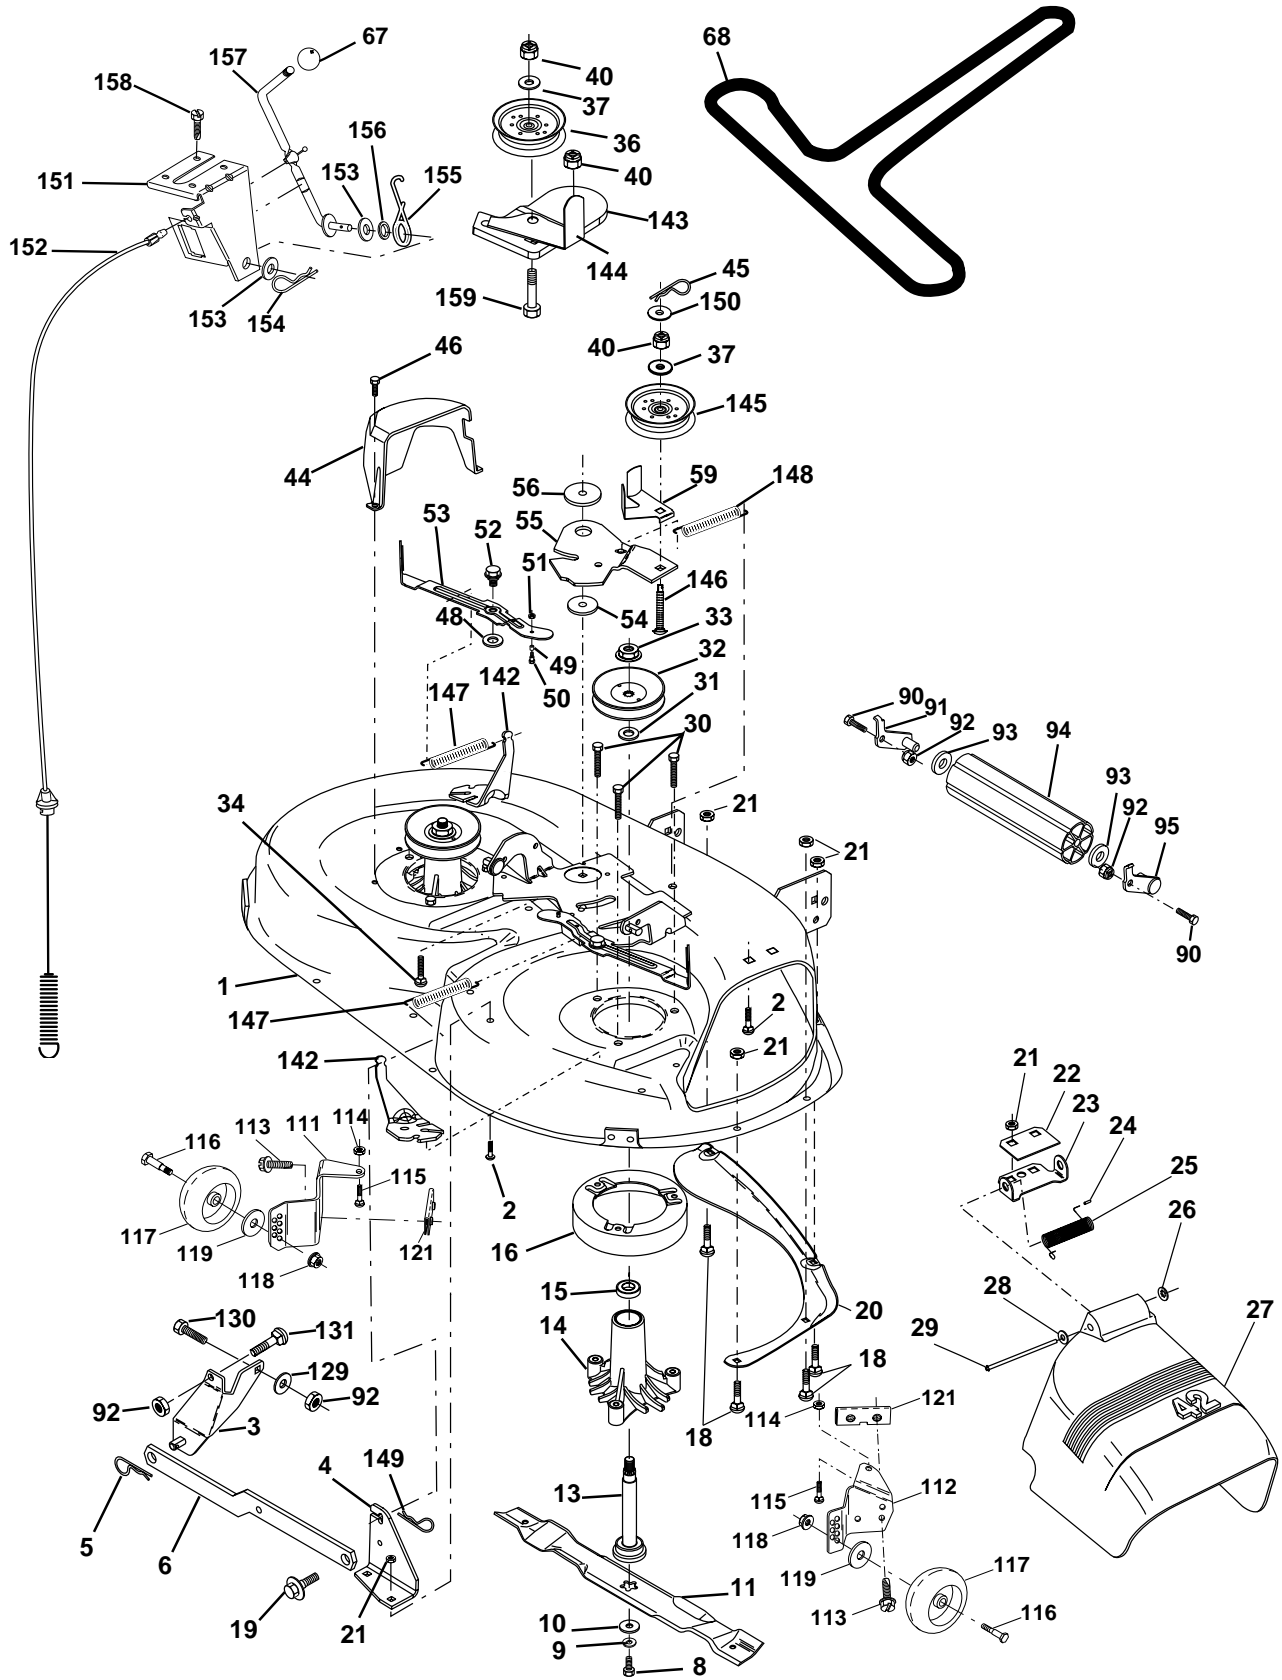

NOTE: All component dimensions given in U.S. inches.
1 inch = 25.4 mm

REPAIR PARTS

TRACTOR - MODEL NO. YTH130 (HEYTH130L), PRODUCT NO. 954 17 00-26
DECALS

KEY NO.	PART NO.	DESCRIPTION	KEY NO.	PART NO.	DESCRIPTION
1	532126187	Decal 100 DBA	13	532159737	Decal Brake/Clutch Symbol LT
2	532159713	Decal Panel Side B&S Logo	14	532160396	Decal V-Belt Schematic
3	532151478	Decal Hood RH	20	532145005	Decal Bat Dan/Psn
4	532151480	Decal Hood LH	--	532162598	Decal Drawbar Load Limit
5	532170848	Decal HP Engine	--	532169210	Decal By-Pass Lt Hydro
6	532145437	Decal Euro Stand CE	--	532171284	Pad Footrest LH STLT
7	532140837	Decal Saddle Brake	--	532171285	Pad Footrest RH STLT
8	532145494	Decal Mower Cutfinger Symbol	--	532138311	Decal Handle Lft Height Adjust
9	532150617	Decal Fender Husq	--	532176105	Manual Operator's (Euro.)
10	532145498	Decal Read Owner's Manual Syms.	--	532176106	Manual Operator's (Scan.)
11	532159736	Decal Chassis Hot Muffler	Available accessories not included with tractor:		
12	532170564	Decal Wheel Steering	--	CE42	Grass Catcher
			--	MK420	Mulch Kit w/Blades

WHEELS & TIRES

KEY NO.	PART NO.	DESCRIPTION
1	532059192	Cap Valve Tire
2	532065139	Stem Valve
3	532106222	Tire F Ts 15 X 6 0 - 6 Service
4	532059904	Tube Front (Service Item Only)
5	532138336	Rim Asm 6"front Silver Service
6	532124957	Fitting Grease (Front Wheel Only)
7	532124959	Bearing Flange (Front Wheel Only)
8	532138337	Rim Asm 8"rear Silver Service
9	532122082	Tire R Ts 20x10-8 C Service
10	532124926	Tube Rear (Service Item Only)
11	532175039	Cap Axle Blk 1 50 X 1 00
--	532144334	Sealant, Tire (10 oz. Tube)

NOTE: All component dimensions given in U.S. inches
1 inch = 25.4 mm

REPAIR PARTS

TRACTOR - MODEL NO. YTH130 (HEYTH130L), PRODUCT NO. 954 17 00-26
MOWER DECK

REPAIR PARTS

**TRACTOR - MODEL NO. YTH130 (HEYTH130L), PRODUCT NO. 954 17 00-26
MOWER DECK**