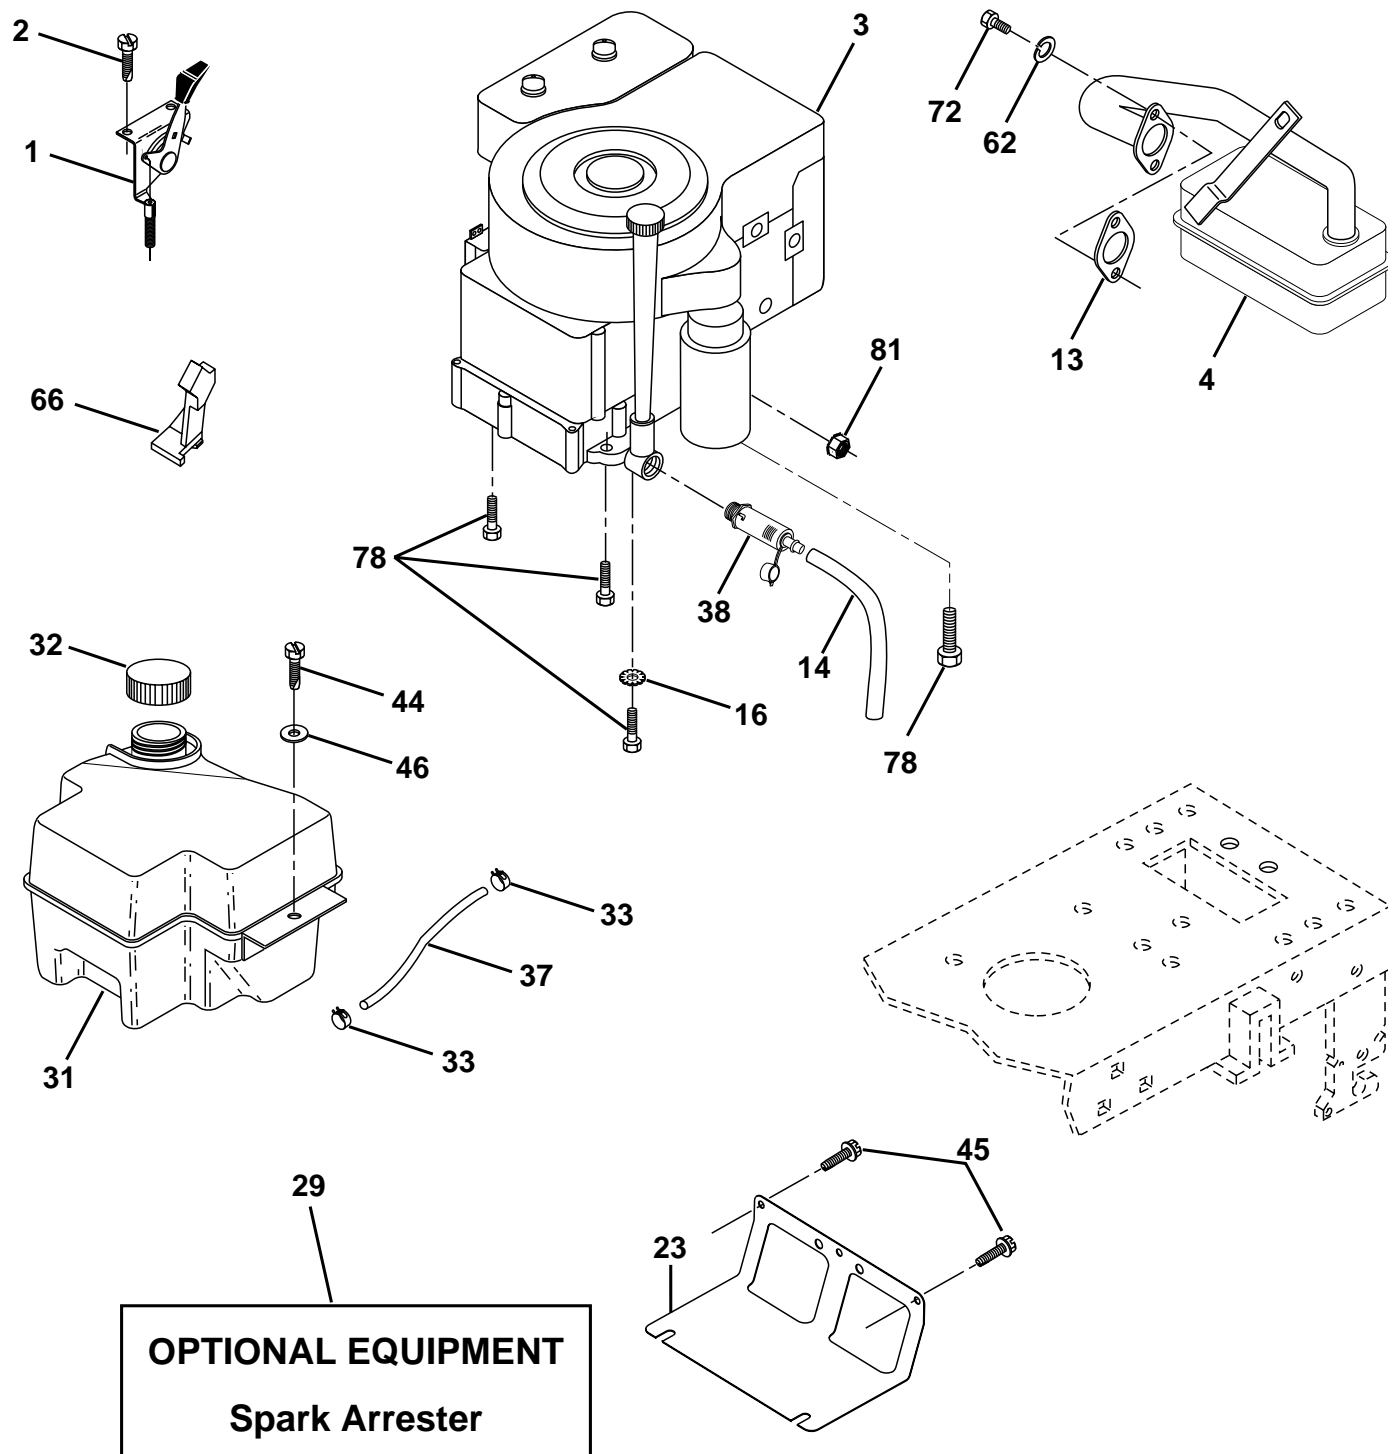

NOTE: All component dimensions given in U.S. inches.
1 inch = 25.4 mm.

REPAIR PARTS

TRACTOR - MODEL NO. YTH130 (HEYTH130L), PRODUCT NO. 954 17 00-26
ENGINE

REPAIR PARTS

TRACTOR - MODEL NO. YTH130 (HEYTH130L), PRODUCT NO. 954 17 00-26
ENGINE

NOTE: All component dimensions given in U.S. inches
1 inch = 25.4 mm

REPAIR PARTS

TRACTOR - MODEL NO. YTH130 (HEYTH130L), PRODUCT NO. 954 17 00-26
SEAT ASSEMBLY

KEY NO.	PART NO.	DESCRIPTION
1	532140839	Seat
2	532140551	Bracket Pivot Seat 8 720
3	871110616	Bolt Fin Hex 3/8-16unc X 1
4	819131610	Washer 13/32 X 1 X 10 Ga
5	532145006	Clip Push-In
6	873800600	Nut Hex w/Ins. 3/8-16 Unc
7	532124181	Spring Seat Cprsn 2 250 Blk Zi
8	817000616	Screw 3/8-16 X 1-1/2 Smgml Tap/R Z
9	819131614	Washer 13/32 X 1 X 14 Ga.
10	532174894	Pan Seat
11	532166369	Knob Seat Adj. Wingnut
12	532121246	Bracket Mounting Switch