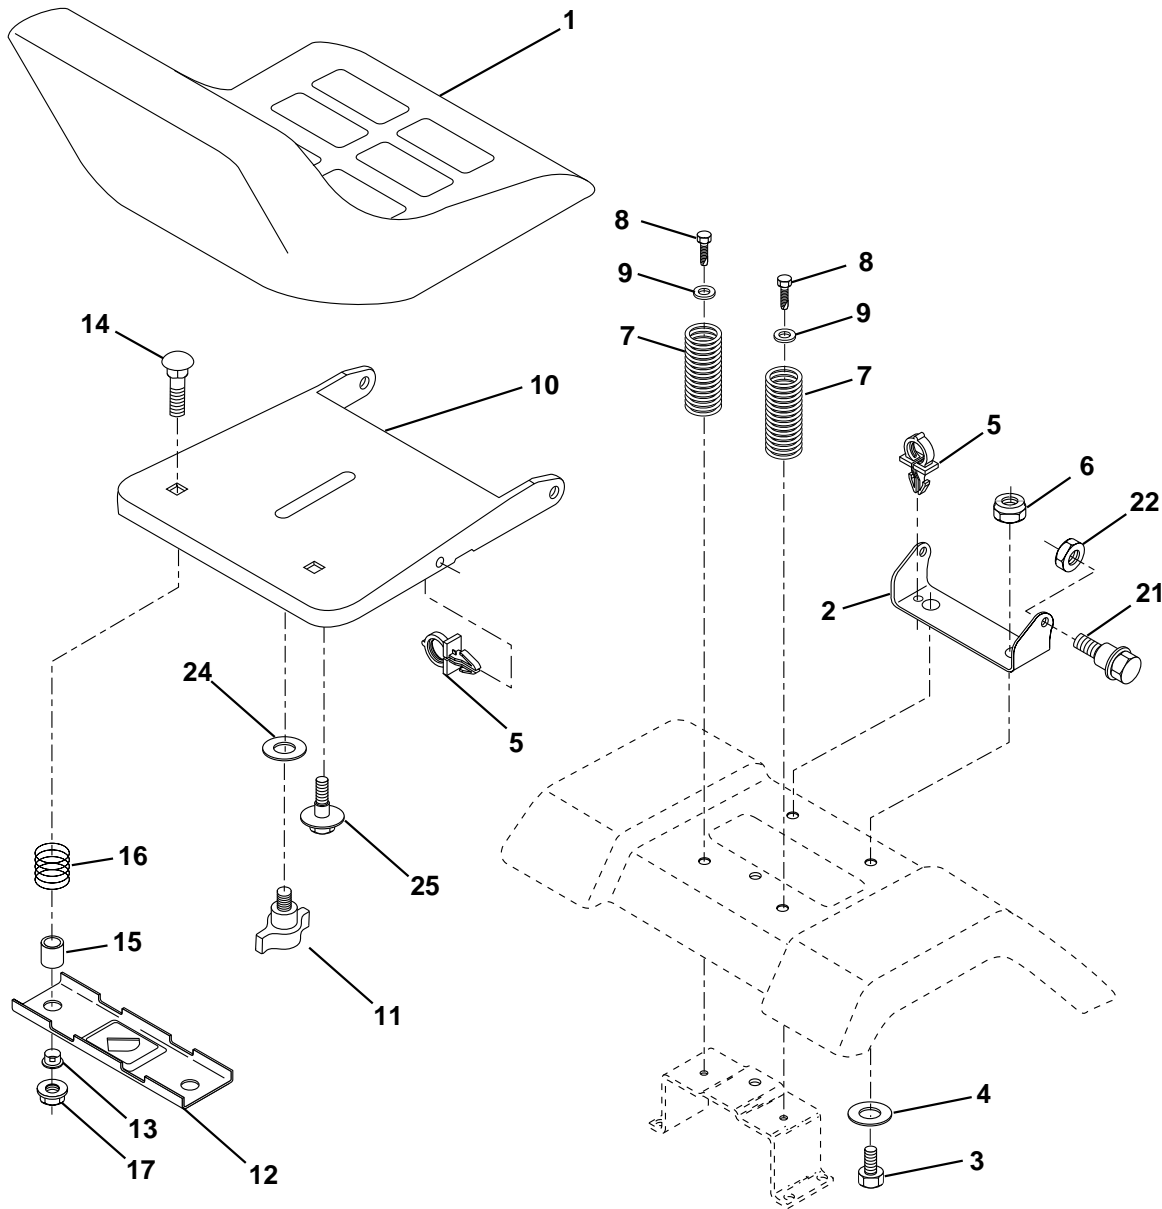

NOTE: All component dimensions given in U.S. inches.
1 inch = 25.4 mm.

REPAIR PARTS

TRACTOR - MODEL NO. YTH130 (HEYTH130L), PRODUCT NO. 954 17 00-26
ENGINE

REPAIR PARTS

TRACTOR - MODEL NO. YTH130 (HEYTH130L), PRODUCT NO. 954 17 00-26
ENGINE

KEY NO.	PART NO.	DESCRIPTION
1	532170865	Control Th/ch Flag
2	817720410	Screw Hex Thd Cut 1/4-20x5/8 T
3	-----	Engine B&S Model No. 28R707 (Order Parts From Engine Manufacturer)
4	532137348	Muffler LT B&S 12/12.5/13HP
13	532165291	Gasket Eng 1 313 Id Tin Plated
14	532148456	Tube Drain Oil Easy
16	811050600	Washer Lock Ext Tooth 3/8
23	532169837	Shield Browning/Debris Guard
29	532137180	Kit Spark Arrestor (Flat Scrn)
31	532174642	Tank Fuel Front 2 00
32	532140527	Cap Asm Fuel W/sym Vented
33	532123487	Clamp Hose Black
37	532137040	Line Fuel 20"
38	532148315	Plug Drain Oil Easy
44	817670412	Screw Hexwsh Thdrol 1/4-20x3/4
45	817000612	Screw Hex Wsh Thdr 3/8-16 x 3/4
46	819091416	Washer 9/32 X 7/8 X 16 Ga
62	810040500	Washer Lock Hvy Hlcl Spr 5/16
66	532127951	Stop Throttle 3000 RPM
72	871070512	Screw Hexhd Cap 5/16-18x 3/4
78	817060620	Screw 3/8-16x1-1/4 Smgml Tap/R
81	873510400	Nut Keps Hex 1/4-20 Starter Nut

NOTE: All component dimensions given in U.S. inches
1 inch = 25.4 mm

REPAIR PARTS

TRACTOR - MODEL NO. YTH130 (HEYTH130L), PRODUCT NO. 954 17 00-26
SEAT ASSEMBLY

KEY NO.	PART NO.	DESCRIPTION
1	532140839	Seat
2	532140551	Bracket Pivot Seat 8 720
3	871110616	Bolt Fin Hex 3/8-16unc X 1
4	819131610	Washer 13/32 X 1 X 10 Ga
5	532145006	Clip Push-In
6	873800600	Nut Hex w/Ins. 3/8-16 Unc
7	532124181	Spring Seat Cprsn 2 250 Blk Zi
8	817000616	Screw 3/8-16 X 1-1/2 Smgml Tap/R Z
9	819131614	Washer 13/32 X 1 X 14 Ga.
10	532174894	Pan Seat
11	532166369	Knob Seat Adj. Wingnut
12	532121246	Bracket Mounting Switch