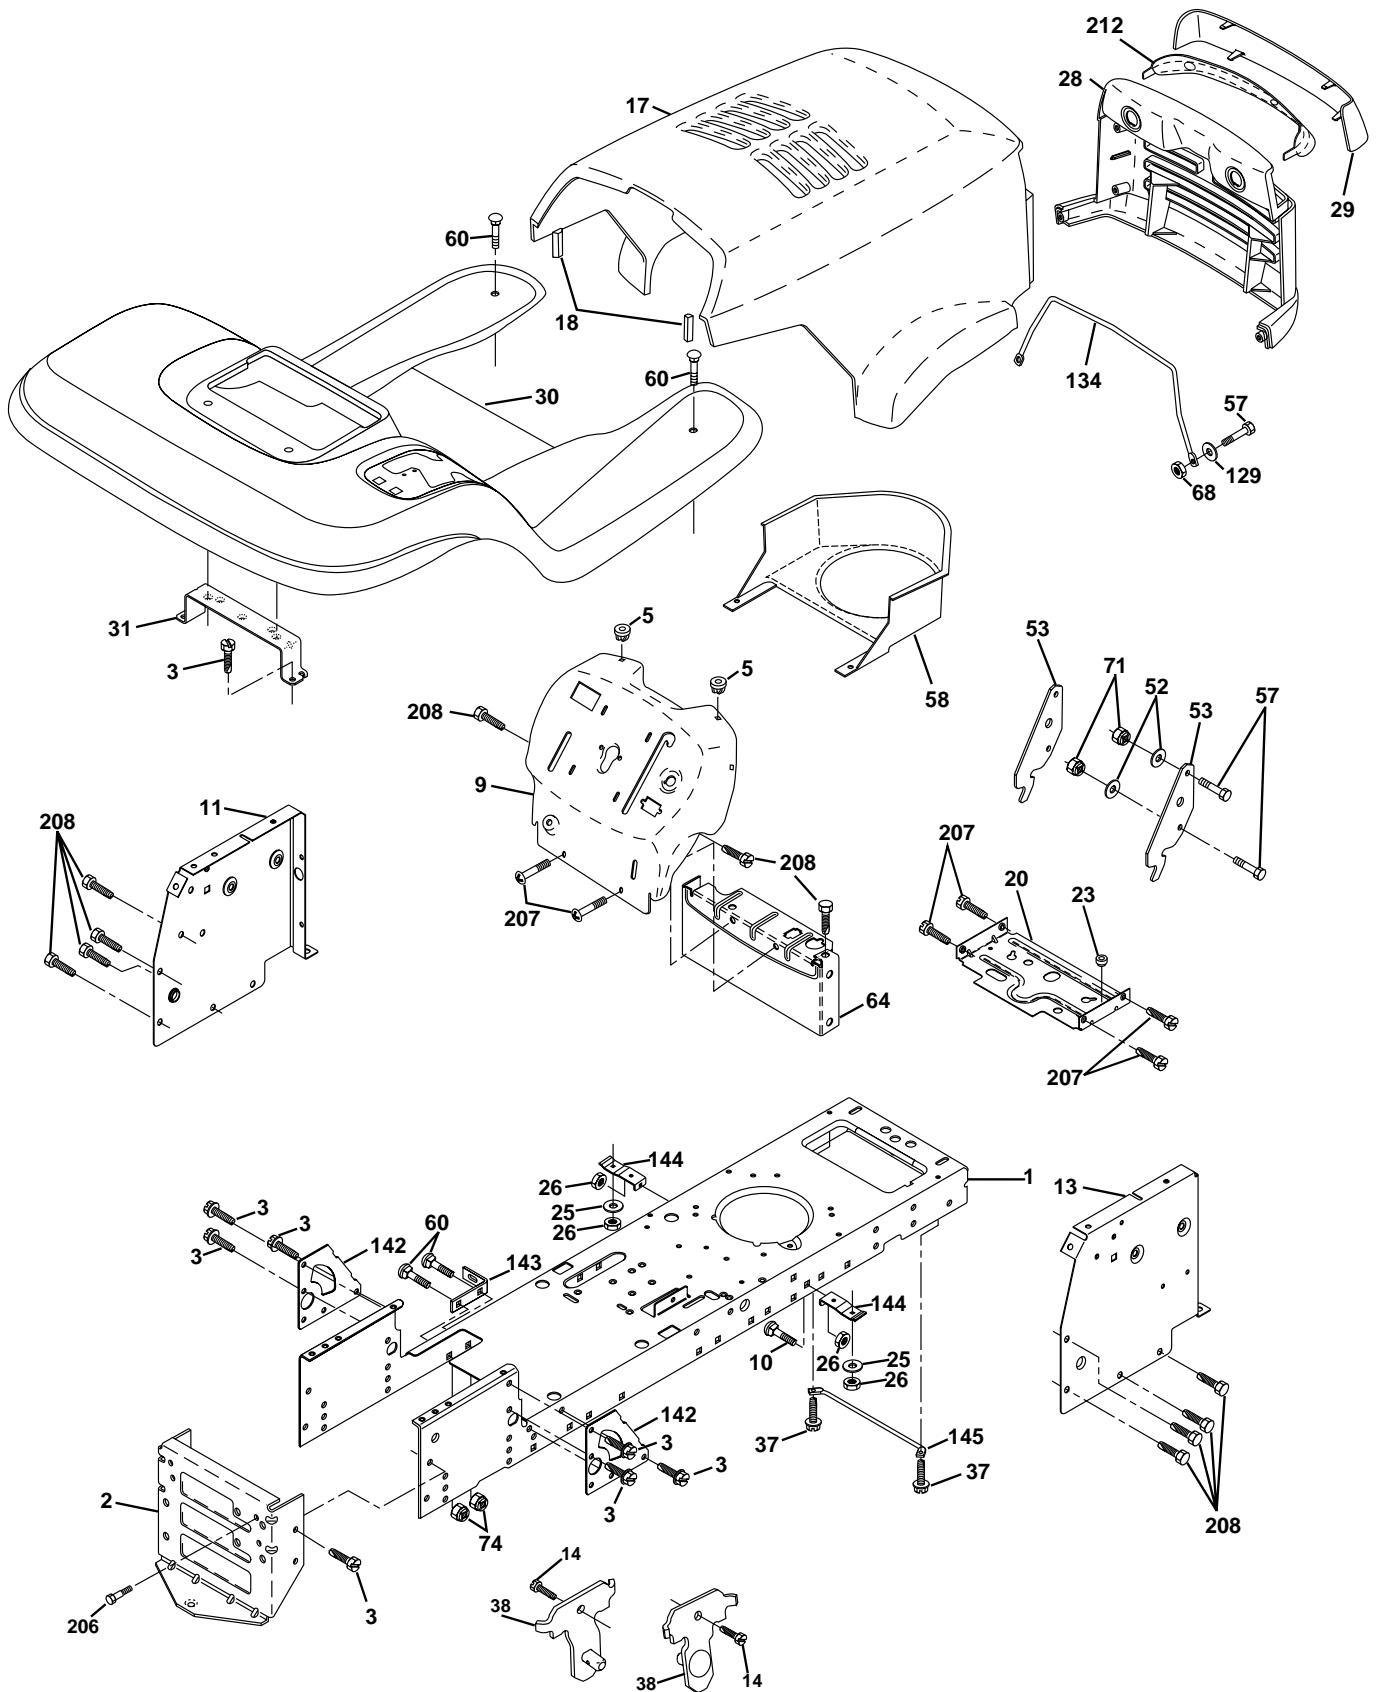

REPAIR PARTS

TRACTOR - MODEL NO. YTH130 (HEYTH130L), PRODUCT NO. 954 17 00-26
CHASSIS AND ENCLOSURES

REPAIR PARTS

TRACTOR - MODEL NO. YTH130 (HEYTH130L), PRODUCT NO. 954 17 00-26 CHASSIS AND ENCLOSURES

KEY NO.	PART NO.	DESCRIPTION
1	532174619	Chassis Stamping
2	532176554	Drawbar
3	817060612	Screw 3/8-16x3/4
5	532155272	Bumper Hood/Dash
9	532168336	Dash P/L M
10	872140608	Bolt Carriage 3/8-16 x 1
11	532155927	Panel Dash Lh
14	817490608	Screw Thdrol 3/8-16 x 1/2
13	532172107	Panel Dash Rh
17	532165378	Hood LT/PL Husqvarna
18	532126938	Bumper Hood
20	532156437	Plate Mtg Battery Fuel Tank Fr
23	532124028	Bushing
25	819131312	Washer 13/32 X 13/16 X 12 Ga
26	873800600	Nut Lock Hex W/Ins 3/8-16 Unc
28	532165379	Grille LT/PL Husqvarna
29	532165380	Lens LT/PL Husqvarna
30	532164918	Fender Footrest STLT Pnt
31	532139976	Bracket Support Fender
37	817490508	Screw Thdrol 5/16-18 x 1/2 TYT
38	532175710	Bracket Asm Pivot Mower Rear
52	819091416	Washer 9/32 x 7/8 x 16 Ga.
53	532150067	Bracket Pnt. Pick off LT/PL Husqvarna
57	874780412	Bolt Hex 1/4-20 x 3/4
58	532150127	Air Duct Engine P/L
60	872140606	Bolt Rdhd Sqnk 3/8-16unc x 3/4
64	532154798	Dash Lower STLT
68	873510400	Nut Keps Hex 1/4-20 Unc
71	873680400	Nut Crownlock 1/4-20 Unc
74	873680600	Nut Crownlock 3/8-16 UNC
129	819091016	Washer 9/32 x 5/8 x 16 Ga.
134	532160219	Rod Support Hood LT/PL Husq.
142	532165867	Plate Reinforcement STLT
143	532154966	Bracket Swaybar Chassis
144	532175582	Bracket Pnt Footrest STLT
145	532156524	Rod Pivot Chassis/Hood
206	532170165	Bolt Shoulder 5/16-18 TT
207	817670508	Screw Thdrol 5/16-18 x 1/2 TYTT
208	817670608	Screw Thdrol 3/8-16 x 1/2 TYT BI
212	532156195	Insert Lens Reflect
--	532005479	Plug Button

NOTE: All component dimensions given in U.S. inches
1 inch = 25.4 mm