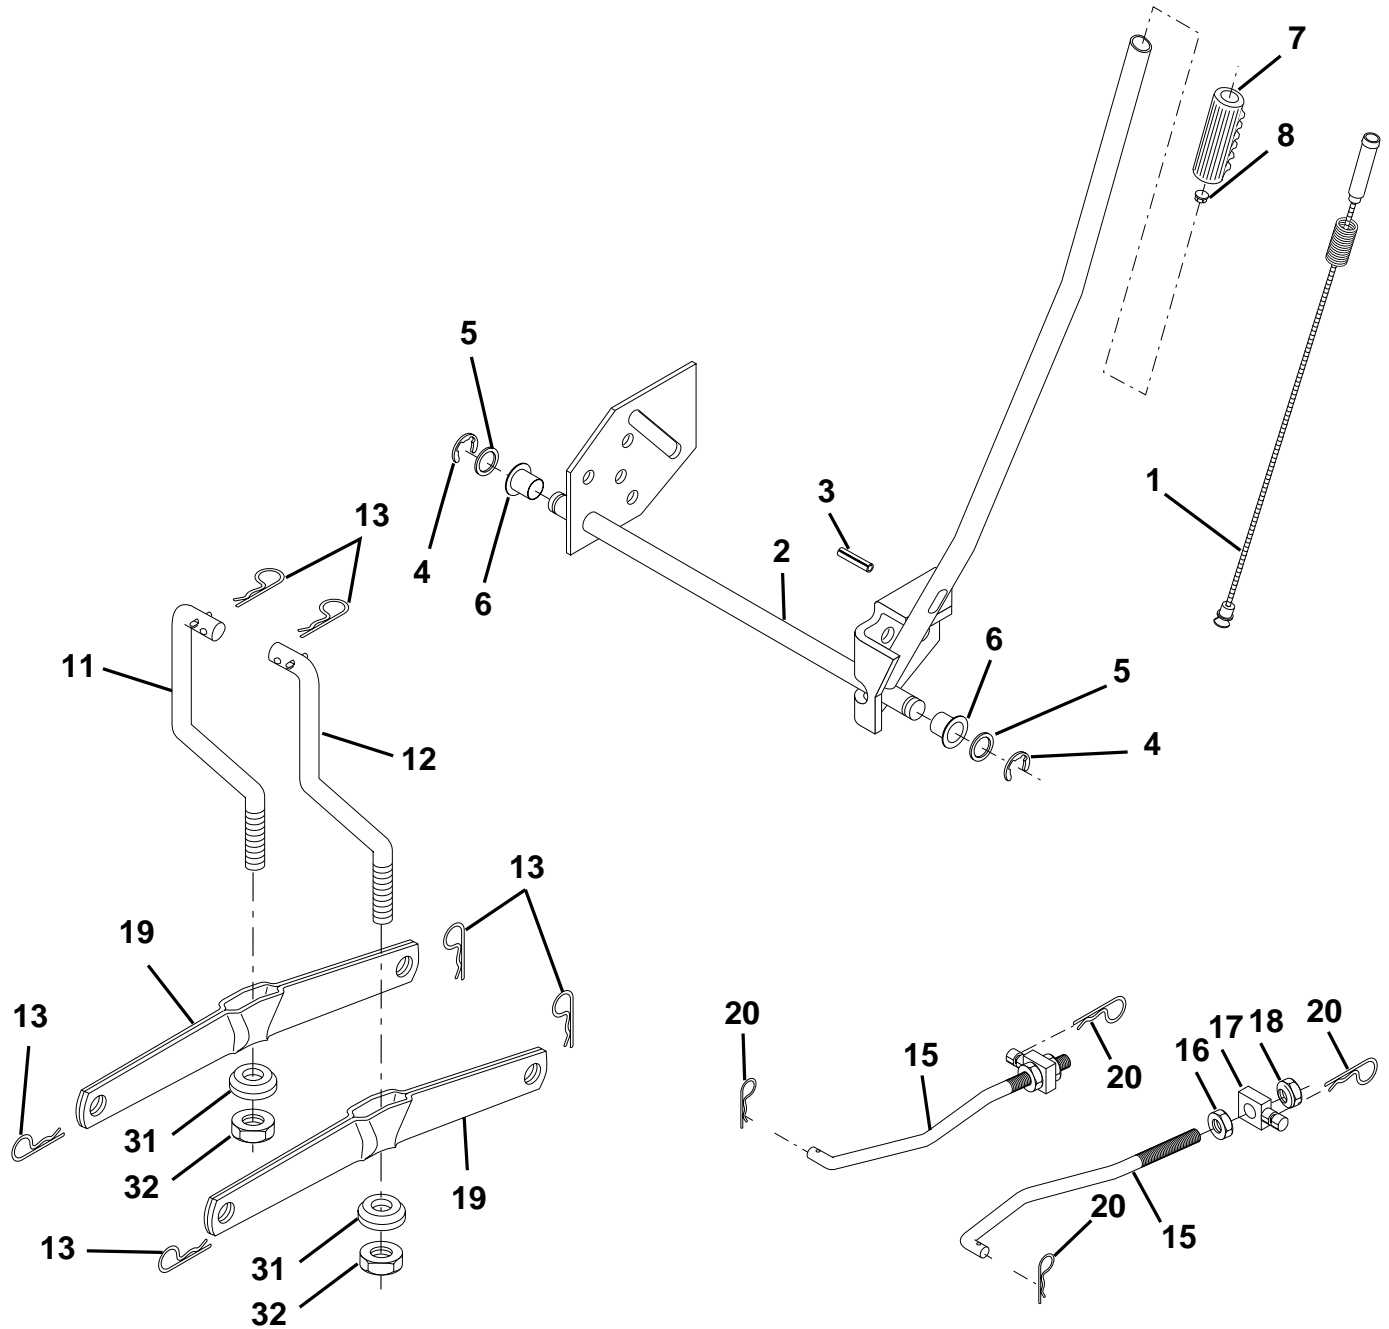

NOTE: All component dimensions given in U.S. inches
1 inch = 25.4 mm

REPAIR PARTS

TRACTOR - MODEL NO. YTH130 (HEYTH130L), PRODUCT NO. 954 17 00-26
SEAT ASSEMBLY

KEY NO.	PART NO.	DESCRIPTION
1	532140839	Seat
2	532140551	Bracket Pivot Seat 8 720
3	871110616	Bolt Fin Hex 3/8-16unc X 1
4	819131610	Washer 13/32 X 1 X 10 Ga
5	532145006	Clip Push-In
6	873800600	Nut Hex w/Ins. 3/8-16 Unc
7	532124181	Spring Seat Cprsn 2 250 Blk Zi
8	817000616	Screw 3/8-16 X 1-1/2 Smgml Tap/R Z
9	819131614	Washer 13/32 X 1 X 14 Ga.
10	532174894	Pan Seat
11	532166369	Knob Seat Adj. Wingnut
12	532121246	Bracket Mounting Switch

WHEELS & TIRES

KEY NO.	PART NO.	DESCRIPTION
1	532059192	Cap Valve Tire
2	532065139	Stem Valve
3	532106222	Tire F Ts 15 X 6 0 - 6 Service
4	532059904	Tube Front (Service Item Only)
5	532138336	Rim Asm 6"front Silver Service
6	532124957	Fitting Grease (Front Wheel Only)
7	532124959	Bearing Flange (Front Wheel Only)
8	532138337	Rim Asm 8"rear Silver Service
9	532122082	Tire R Ts 20x10-8 C Service
10	532124926	Tube Rear (Service Item Only)
11	532175039	Cap Axle Blk 1 50 X 1 00
--	532144334	Sealant, Tire (10 oz. Tube)

NOTE: All component dimensions given in U.S. inches
1 inch = 25.4 mm

REPAIR PARTS

TRACTOR - MODEL NO. YTH130 (HEYTH130L), PRODUCT NO. 954 17 00-26
MOWER DECK

REPAIR PARTS

**TRACTOR - MODEL NO. YTH130 (HEYTH130L), PRODUCT NO. 954 17 00-26
MOWER DECK**

NOTE: All component dimensions given in U.S. inches
1 inch = 25.4 mm

REPAIR PARTS

TRACTOR - MODEL NO. YTH130 (HEYTH130L), PRODUCT NO. 954 17 00-26
MOWER LIFT

REPAIR PARTS

TRACTOR - MODEL NO. YTH130 (HEYTH130L), PRODUCT NO. 954 17 00-26
MOWER LIFT