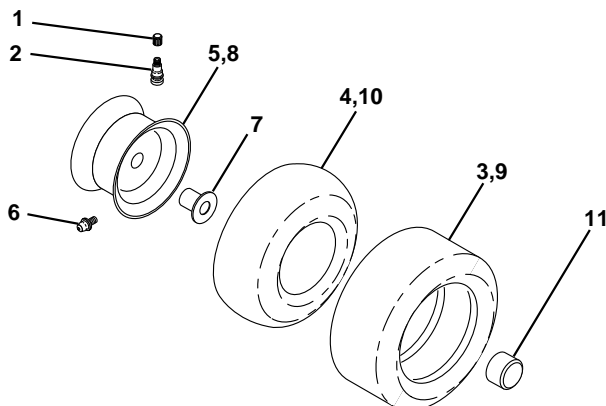

WHEELS & TIRES

KEY NO.	PART NO.	DESCRIPTION
1	532059192	Cap Valve Tire
2	532065139	Stem Valve
3	532106222	Tire F Ts 15 X 6 0 - 6 Service
4	532059904	Tube Front (Service Item Only)
5	532138336	Rim Asm 6"front Silver Service
6	532124957	Fitting Grease (Front Wheel Only)
7	532124959	Bearing Flange (Front Wheel Only)
8	532138337	Rim Asm 8"rear Silver Service
9	532122082	Tire R Ts 20x10-8 C Service
10	532124926	Tube Rear (Service Item Only)
11	532175039	Cap Axle Blk 1 50 X 1 00
--	532144334	Sealant, Tire (10 oz. Tube)

NOTE: All component dimensions given in U.S. inches
1 inch = 25.4 mm