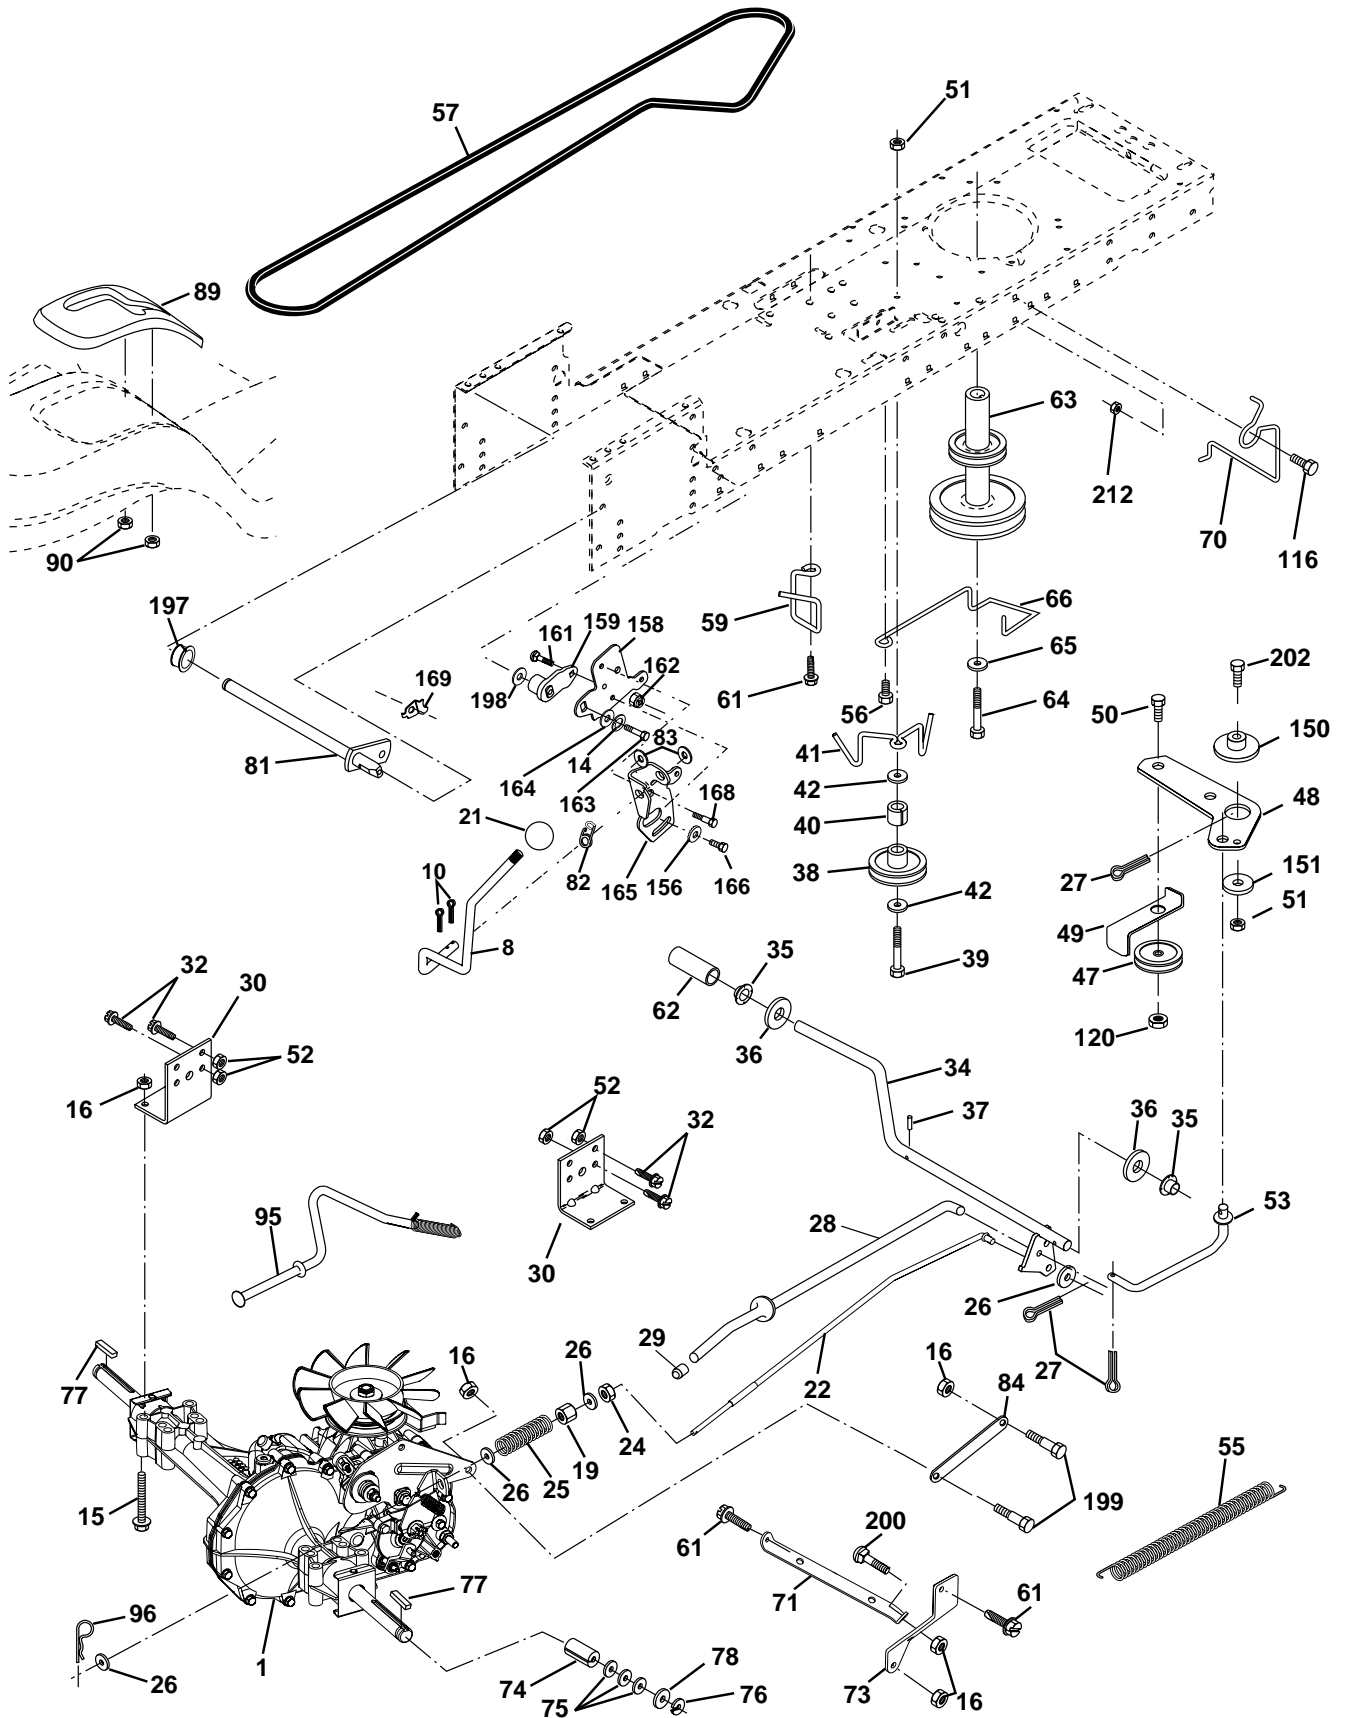

REPAIR PARTS

TRACTOR - MODEL NO. YTH130 (HEYTH130L), PRODUCT NO. 954 17 00-26
DRIVE

REPAIR PARTS

TRACTOR - MODEL NO. YTH130 (HEYTH130L), PRODUCT NO. 954 17 00-26
DRIVE

KEY NO.	PART NO.	DESCRIPTION	KEY NO.	PART NO.	DESCRIPTION
1	-----	Transaxle Hydro Gr 314-0510 (Order parts from transaxle manufacturer)	65	810040700	Washer
8	532165866	Rod Shift Fender STLT	66	532154778	Keeper Belt Engine
10	876020416	Pin Cotter 1/8 x 1 CAD	70	532134683	Guide Belt Mower Drive RH
14	810040400	Washer Lock Hvy Helical 1/4	71	532169183	Strap Torque Lh Hydro
15	874490544	Bolt Hex Flg Hd 5/16-18 X Gr.5	73	532169182	Strap Torque Rh Hydro
16	873800500	Nut Lock Hex W/Ins. 5/16-18 Unc P	74	532137057	Spacer, Axle
19	873800600	Nut Lock Hex W/Wsh 3/8-16 Unc	75	532121749	Washer 25/32 x 1-1/4 x 16 Gauge
21	532121274	Knob, Duckhead	76	812000001	E-Ring
22	532169498	Rod, Brake Hydro	77	532123583	Key, Square
24	873350600	Nut	78	532121748	Washer 25/32 x 1-5/8 x 16 Gauge
25	532106888	Spring, Brake Rod	81	532165596	Shaft Asm. Cross Hydro
26	819131316	Washer	82	532165711	Spring Torsion T/A
27	876020412	Pin Cotter 1/8 x 3/4 CAD.	83	819171216	Washer 17/32 x 3/4 x 16 Ga.
28	532175765	Rod, Parking Brake	84	532169594	Link Transaxle
29	532071673	Cap, Parking Brake	89	532164890	Console, Shift
30	532169592	Bracket, Transaxle	90	532124346	Nut Self-Thd wsh-Hd 1/4 Zinc
32	874760512	Bolt Hex Hd 5/16-18 Unc x 3/4	95	532170201	Control Asm Bypass Hydro
34	532175578	Shaft, Foot Pedal	96	532124788	Retainer Spring 1" Zinc/Cad
35	532120183	Bearing, Nylon	116	872140608	Bolt 3/8-16 x 1
36	819211616	Washer	120	873900600	Nut Lock 3/8-16
37	532124963	Pin, Roll	150	532175456	Spacer Retainer
38	532165936	Pulley, Composite, Flat	151	819133210	Washer 13/32 x 2 x 10 Ga.
39	874760648	Bolt Fin Hex 3/8-16 Unc x 2-3/4	156	532166002	Washer Srrtd 5/16 ID x 1.0 x .125 Tk
40	532175461	Spacer, Split	158	532165589	Bracket Shift Mount
41	532175556	Keeper, Belt Idler	159	532165494	Hub Tapered Flange Shift LT
42	819131312	Washer 13/32 x 13/16 x 12 Gauge	161	872140406	Bolt Rdhd Sqnk 1/4-20 x 3/4 Gr. 5
47	532127783	Pulley, Idler, V-Groove	162	873680400	Nut Crownlock 1/4-20 Unc
48	532154407	Bellcrank Clutch Grnd Drv Stl	163	874780416	Bolt Hex Fin 1/4-20 unc x 1 Gr. 5
49	532123205	Retainer, Belt	164	819091010	Washer 5/8 x .281 x 10 Ga
50	874760624	Bolt Hex 3/8-16 Unc x 1-1/2	165	532165623	Bracket Pivot Lever
51	873680600	Nut Crownlock 3/8-16	166	532166880	Screw 5/16-18 x 5/8 TT Yellow
52	873680500	Nut Crownlock 5/16-18	168	532165492	Bolt Shoulder 5/16-18 x .561 TT
53	532105710	Link, Clutch	169	532165580	Plate Fastening Cross Shf. STLT/CRD
55	532105709	Spring, Return, Clutch	197	532169613	Nyliner Snap-In 5/8" ID
56	817060616	Vis 3/8-16 x 1	198	532169593	Washer Nyl 7/8 ID x .105 HYD CRD
57	532140294	V-Belt, Ground Drive	199	532169612	Bolt Shoulder 5/16-18 Unc
59	532169691	Keeper, Center Span	200	872140508	Bolt Rdhd Sqnk 5/16-18 Unc x 1
61	817060612	Screw 3/8-16 x 3/4	202	872110614	Bolt Carr Sh 3/8-16 x 1-3/4 Gr. 5
62	532123533	Cover, Pedal	212	532145212	Nut Hexflange Lock
63	532175410	Pulley, Clutch Eng			
64	871170764	Bolt Hex 7/16-20 x 4 Ga. 5			

NOTE: All component dimensions given in U.S. inches
1 inch = 25.4 mm