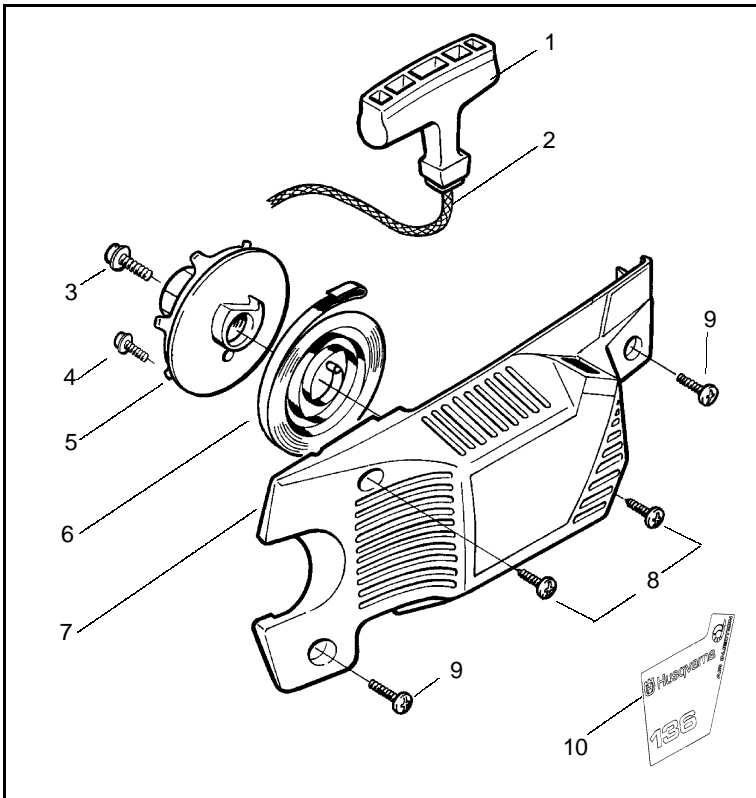

Ref.	Part No.	Description	Ref.	Part No.	Description	Ref.	Part No.	Description
1	530 03 84-91	Starter Handle	12	530 01 58-96	Screw	25	530 01 44-97	Assy. Fuel Pickup
2	530 06 92-32	Rope Kit	13	503 71 79-01	Ignition Switch	26	530 06 95-87	Kit - Throttle Trigger
3	530 01 59-20	Screw	14	530 03 91-47	Assy. Flywheel (incl.16)	27	n 530 01 58-05	Screw
4	530 01 60-80	Screw	15	530 01 51-27	Flywheel Washer	28	530 01 43-81	Assy. Spike
5	530 06 93-13	Starter-Pulley Kit	16n	530 01 61-34	Nut	29	530 01 59-40	Screw
6n	530 01 58-91	Recoil Spring	17	530 02 38-17	Spring -Starter Dog	30	n 530 02 98-70	Isolator
7	530 04 75-99	Fan Housing Assembly	18	530 01 58-95	Screw	31	530 05 24-46	Assy. -Tank/Handle
8	530 01 58-92	Screw	19	530 03 91-43	Module - Ignition	32	530 01 59-06	Screw
9	530 01 58-93	Screw	20	530 02 98-69	Wire - Throttle	33	530 04 98-76	Handle-Front
10	---	Decal -Model	21	530 02 98-63	Cap - Wire	34	530 05 24-39	Isolator - Limiter
	530 05 34-59	136	22	530 02 98-60	Pin	35	530 02 99-84	Isolator Bumper
	530 05 34-60	141	23	530 02 38-17	Spring - Starter Dog	36	530 02 61-19	Valve - Check
11	530 40 32-57	Leadwire Harness Ass'y.	24	530 06 92-47	Kit - Fuel line	37	530 03 82-64	Plug - Vent
						38	n 501 81 96-03	Assy. Fuel Cap

n = NEW PART NUMBER FOR THIS IPL. K= REFER TO THE SERVICE REFERENCE INDICATED FOR MORE INFORMATION. (LOCATED AT END OF IPL)
D = THESE PARTS ARE ILLUSTRATED FOR CLARITY. ORDER COMPLETE ASSEMBLY.