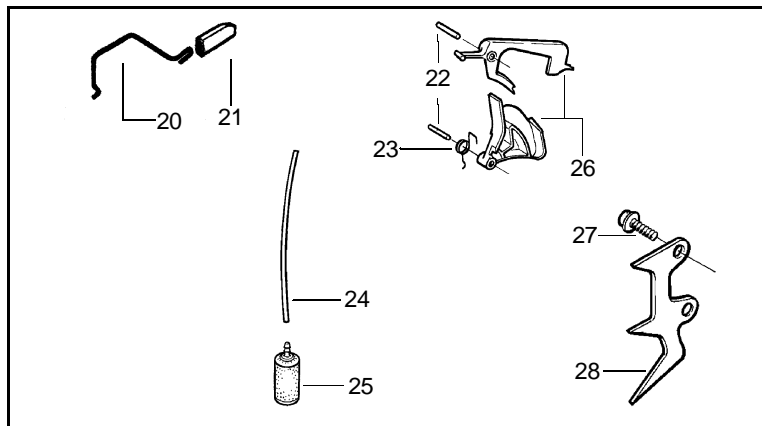

Ref.	Part No.	Description	Ref.	Part No.	Description	Ref.	Part No.	Description
1	530 03 84-91	Starter Handle	12	530 01 58-96	Screw	25	530 01 44-97	Assy. Fuel Pickup
2	530 06 92-32	Rope Kit	13	503 71 79-01	Ignition Switch	26	530 06 95-87	Kit - Throttle Trigger
3	530 01 59-20	Screw	14	530 03 91-47	Assy. Flywheel (incl.16)	27	n 530 01 58-05	Screw
4	530 01 60-80	Screw	15	530 01 51-27	Flywheel Washer	28	530 01 43-81	Assy. Spike
5	530 06 93-13	Starter-Pulley Kit	16n	530 01 61-34	Nut	29	530 01 59-40	Screw
6n	530 01 58-91	Recoil Spring	17	530 02 38-17	Spring -Starter Dog	30	n 530 02 98-70	Isolator
7	530 04 75-99	Fan Housing Assembly	18	530 01 58-95	Screw	31	530 05 24-46	Assy. -Tank/Handle
8	530 01 58-92	Screw	19	530 03 91-43	Module - Ignition	32	530 01 59-06	Screw
9	530 01 58-93	Screw	20	530 02 98-69	Wire - Throttle	33	530 04 98-76	Handle-Front
10	---	Decal -Model	21	530 02 98-63	Cap - Wire	34	530 05 24-39	Isolator - Limiter
	530 05 34-59	136	22	530 02 98-60	Pin	35	530 02 99-84	Isolator Bumper
	530 05 34-60	141	23	530 02 38-17	Spring - Starter Dog	36	530 02 61-19	Valve - Check
11	530 40 32-57	Leadwire Harness Ass'y.	24	530 06 92-47	Kit - Fuel line	37	530 03 82-64	Plug - Vent
						38	n 501 81 96-03	Assy. Fuel Cap

n = NEW PART NUMBER FOR THIS IPL. K= REFER TO THE SERVICE REFERENCE INDICATED FOR MORE INFORMATION. (LOCATED AT END OF IPL)
D = THESE PARTS ARE ILLUSTRATED FOR CLARITY. ORDER COMPLETE ASSEMBLY.