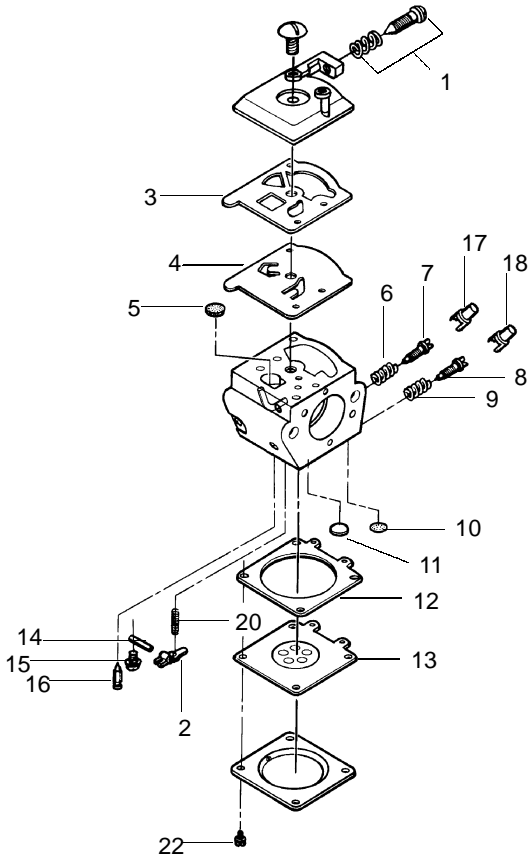

Carburetor Assembly # 530 06 96-29 (WT -289)
Carburetor Assembly # 530 03 54-82 (WT -542)

Carburetor CIQ-W6 Zama -
See Service Reference

Ref.	Part No.	Description	Ref.	Part No.	Description
1.	530 03 52-96	Idle Adv. Screw Kit	19.	-	Carburetor Repair Kit (Incl. 3-5 & 10-18)
2.	530 03 50-31	Metering Lever		530 06 98-26	Walbro
3.	530 03 51-64	Fuel Pump Gasket		530 03 52-69	Zama
4.	530 03 51-66	Fuel Pump Diaphragm	20.	530 03 51-88	Metering Lever Spring
5.	507 43 25-82	Fuel Inlet Screen	21.	-	Gasket/Diaphragm Kit (Incl. 3, 4, 12 & 13)
6.	530 03 52-93	Needle Spring (Low Speed)		530 06 98-44	Walbro
7.	530 03 52-81	Low Speed Needle		530 03 52-70	Zama
8.	530 03 72-59	High Speed Needle	22.	530 03 50-21	Metering Cover Screw Ass'y
9.	530 03 52-95	Needle Spring (High Speed)			Not Shown
10.	530 03 51-62	Welch Plug (5/16)		530 03 11-57	Limiter Cap Removal Tool
11.	530 03 52-25	Cup Plug		530 03 11-61	Limiter Cap Insertion Tool
12.	530 03 51-65	Metering Diaphragm Gasket			<u>Zama Carb uretor Se rvic e Re fe re n c e</u>
13.	530 03 50-14	Metering Diaphragm		LLLLL	If replacing the complete Zama Carburetor, it is not serviceable; you will need to order # 530069629 Walbro Carburetor Ass'y.
14.	530 03 50-28	Metering Lever Pin			
15.	530 03 50-16	Metering Lever Pin Screw			
16.	530 03 51-06	Inlet Needle Valve			
17.	530 03 84-79	Limiter Cap High			
18.	530 03 84-78	Limiter Cap Low			

n = NEW PART NUMBER FOR THIS IPL. K= REFER TO THE SERVICE REFERENCE INDICATED FOR MORE INFORMATION. (LOCATED AT END OF IPL)
D = THESE PARTS ARE ILLUSTRATED FOR CLARITY. ORDER COMPLETE ASSEMBLY.