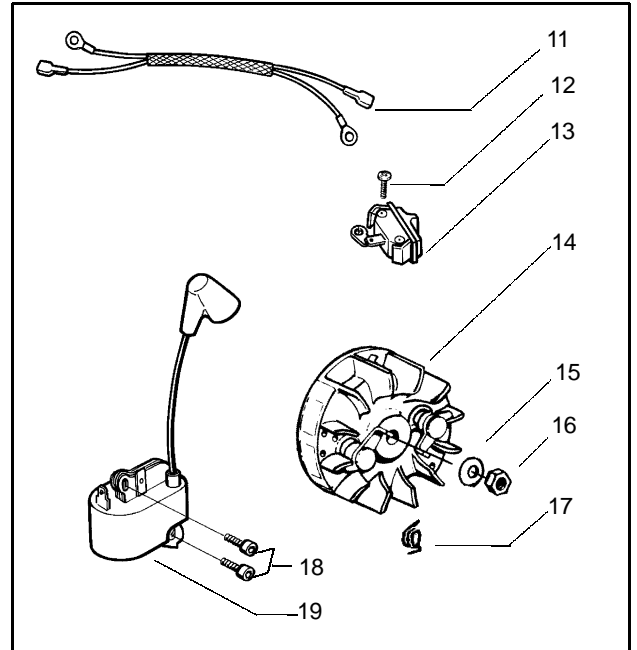

Ref.	Part No.	Description	Ref.	Part No.	Description	Ref.	Part No.	Description
1	530 03 84-91	Starter Handle	12	530 01 58-96	Screw	25	530 01 44-97	Assy. Fuel Pickup
2	530 06 92-32	Rope Kit	13	503 71 79-01	Ignition Switch	26	530 06 95-87	Kit - Throttle Trigger
3	530 01 59-20	Screw	14	530 03 91-47	Assy. Flywheel (incl.16)	27	n 530 01 58-05	Screw
4	530 01 60-80	Screw	15	530 01 51-27	Flywheel Washer	28	530 01 43-81	Assy. Spike
5	530 06 93-13	Starter-Pulley Kit	16n	530 01 61-34	Nut	29	530 01 59-40	Screw
6n	530 01 58-91	Recoil Spring	17	530 02 38-17	Spring -Starter Dog	30	n 530 02 98-70	Isolator
7	530 04 75-99	Fan Housing Assembly	18	530 01 58-95	Screw	31	530 05 24-46	Assy. -Tank/Handle
8	530 01 58-92	Screw	19	530 03 91-43	Module - Ignition	32	530 01 59-06	Screw
9	530 01 58-93	Screw	20	530 02 98-69	Wire - Throttle	33	530 04 98-76	Handle-Front
10	---	Decal -Model	21	530 02 98-63	Cap - Wire	34	530 05 24-39	Isolator - Limiter
	530 05 34-59	136	22	530 02 98-60	Pin	35	530 02 99-84	Isolator Bumper
	530 05 34-60	141	23	530 02 38-17	Spring - Starter Dog	36	530 02 61-19	Valve - Check
11	530 40 32-57	Leadwire Harness Ass'y.	24	530 06 92-47	Kit - Fuel line	37	530 03 82-64	Plug - Vent
						38	n 501 81 96-03	Assy. Fuel Cap

n = NEW PART NUMBER FOR THIS IPL. K= REFER TO THE SERVICE REFERENCE INDICATED FOR MORE INFORMATION. (LOCATED AT END OF IPL)
D = THESE PARTS ARE ILLUSTRATED FOR CLARITY. ORDER COMPLETE ASSEMBLY.