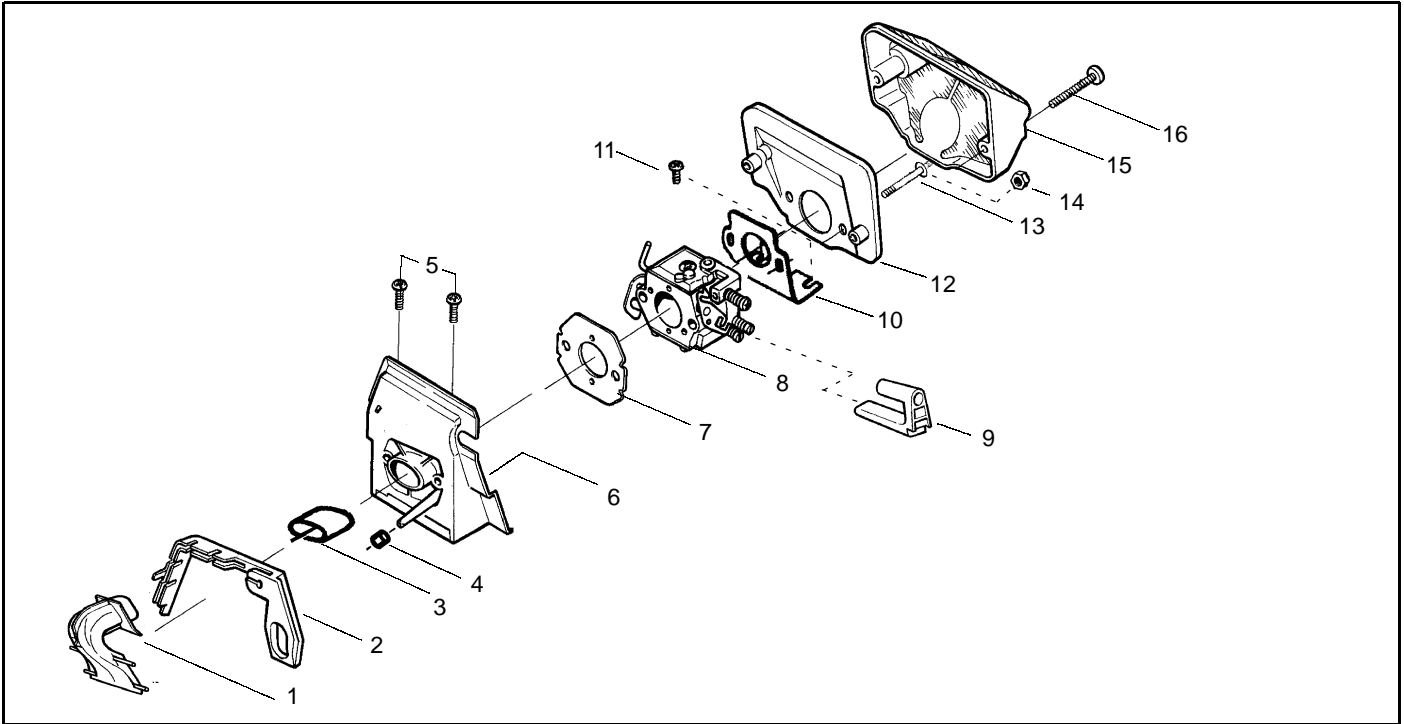

Ref.	Part No.	Description	Ref.	Part No.	Description
1	530 02 98-13	Turbo Air Cleaner Assembly	12	530 03 65-82	Air Filter - Bottom
2	530 01 92-03	Seal - Turbo Clean	13	530 01 59-68	Stud - Carb.
3	530 02 98-14	Intake Sleeve	14	530 01 60-08	Nut
4	530 05 34-35	Impulse Seal	15	530 02 98-11	Air-Filter - Top
5	530 01 58-14	Screw	16	530 01 58-99	Screw
6	530 03 74-65	Adapter - Carb.	17	530 01 60-44	Screw
7	530 01 91-72	Carburetor Gasket	18	530 06 94-15	Muffler Kit (Includes 17,19,20,21 & 22)
8	----	Carburetor	19	530 03 72-54	Muffler Cover
	KKKK K	Zama - C1Q-w6	20	530 02 98-10	Spark Arrestor Screen
	530 03 54-82	WT-542 (Walbro)	21	530 03 72-46	Muffler Diffuser
	530 06 96-29	WT-289 (Walbro)	22	530 03 72-51	Muffler Body
n	530 07 15-10	WT-540 (Walbro)	23	530 01 59-02	Muffler Bolt
9	530 03 74-66	Grommet-Final	24	530 05 63-63	Assy. -Bearing and Seal
10	530 04 77-67	Plate - Support	25	530 03 21-17	Piston Pin Bearing
11	530 01 58-96	Screw	26	530 02 97-94	Crankshaft & Rod Assembly

n = NEW PART NUMBER FOR THIS IPL   K= REFER TO THE SERVICE REFERENCE INDICATED FOR MORE INFORMATION. (LOCATED AT END OF IPL)
D = THESE PARTS ARE ILLUSTRATED FOR CLARITY. ORDER COMPLETE ASSEMBLY.