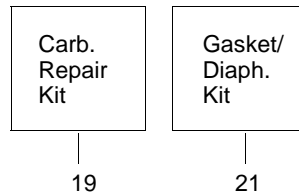

Carburetor Assembly # 530 06 96-29 (WT -289)
Carburetor Assembly # 530 03 54-82 (WT -542)

Carburetor CIQ-W6 Zama -
See Service Reference

Ref.	Part No.	Description	Ref.	Part No.	Description
1.	530 03 52-96	Idle Adv. Screw Kit	19.	-	Carburetor Repair Kit (Incl. 3-5 & 10-18)
2.	530 03 50-31	Metering Lever		530 06 98-26	Walbro
3.	530 03 51-64	Fuel Pump Gasket		530 03 52-69	Zama
4.	530 03 51-66	Fuel Pump Diaphragm	20.	530 03 51-88	Metering Lever Spring
5.	507 43 25-82	Fuel Inlet Screen	21.	-	Gasket/Diaphragm Kit (Incl. 3, 4, 12 & 13)
6.	530 03 52-93	Needle Spring (Low Speed)		530 06 98-44	Walbro
7.	530 03 52-81	Low Speed Needle		530 03 52-70	Zama
8.	530 03 72-59	High Speed Needle	22.	530 03 50-21	Metering Cover Screw Ass'y
9.	530 03 52-95	Needle Spring (High Speed)			Not Shown
10.	530 03 51-62	Welch Plug (5/16)		530 03 11-57	Limiter Cap Removal Tool
11.	530 03 52-25	Cup Plug		530 03 11-61	Limiter Cap Insertion Tool
12.	530 03 51-65	Metering Diaphragm Gasket			<u>Zama Carb uretor Se rvic e Re fe re n c e</u>
13.	530 03 50-14	Metering Diaphragm		LLLLL	If replacing the complete Zama Carburetor, it is not serviceable; you will need to order # 530069629 Walbro Carburetor Ass'y.
14.	530 03 50-28	Metering Lever Pin			
15.	530 03 50-16	Metering Lever Pin Screw			
16.	530 03 51-06	Inlet Needle Valve			
17.	530 03 84-79	Limiter Cap High			
18.	530 03 84-78	Limiter Cap Low			

n = NEW PART NUMBER FOR THIS IPL. K= REFER TO THE SERVICE REFERENCE INDICATED FOR MORE INFORMATION. (LOCATED AT END OF IPL)
D = THESE PARTS ARE ILLUSTRATED FOR CLARITY. ORDER COMPLETE ASSEMBLY.