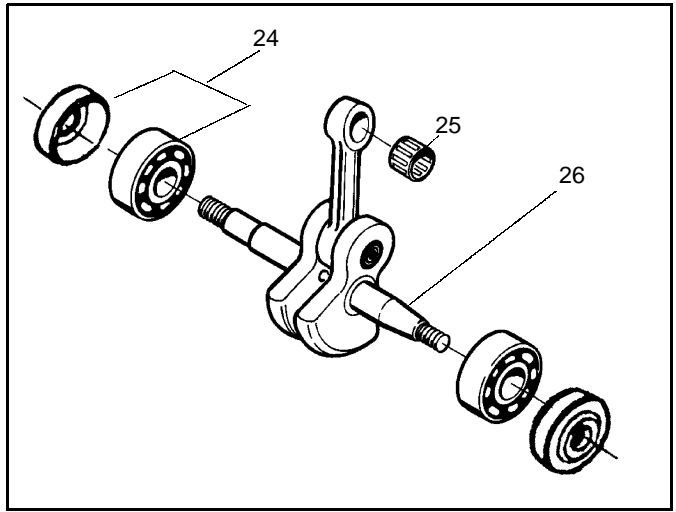

Ref.	Part No.	Description	Ref.	Part No.	Description
1	530 02 98-13	Turbo Air Cleaner Assembly	12	530 03 65-82	Air Filter - Bottom
2	530 01 92-03	Seal - Turbo Clean	13	530 01 59-68	Stud - Carb.
3	530 02 98-14	Intake Sleeve	14	530 01 60-08	Nut
4	530 05 34-35	Impulse Seal	15	530 02 98-11	Air-Filter - Top
5	530 01 58-14	Screw	16	530 01 58-99	Screw
6	530 03 74-65	Adapter - Carb.	17	530 01 60-44	Screw
7	530 01 91-72	Carburetor Gasket	18	530 06 94-15	Muffler Kit (Includes 17,19,20,21 & 22)
8	----	Carburetor	19	530 03 72-54	Muffler Cover
	KKKK K	Zama - C1Q-w6	20	530 02 98-10	Spark Arrestor Screen
	530 03 54-82	WT-542 (Walbro)	21	530 03 72-46	Muffler Diffuser
	530 06 96-29	WT-289 (Walbro)	22	530 03 72-51	Muffler Body
n	530 07 15-10	WT-540 (Walbro)	23	530 01 59-02	Muffler Bolt
9	530 03 74-66	Grommet-Final	24	530 05 63-63	Assy. -Bearing and Seal
10	530 04 77-67	Plate - Support	25	530 03 21-17	Piston Pin Bearing
11	530 01 58-96	Screw	26	530 02 97-94	Crankshaft & Rod Assembly

n = NEW PART NUMBER FOR THIS IPL   K= REFER TO THE SERVICE REFERENCE INDICATED FOR MORE INFORMATION. (LOCATED AT END OF IPL)
D = THESE PARTS ARE ILLUSTRATED FOR CLARITY. ORDER COMPLETE ASSEMBLY.