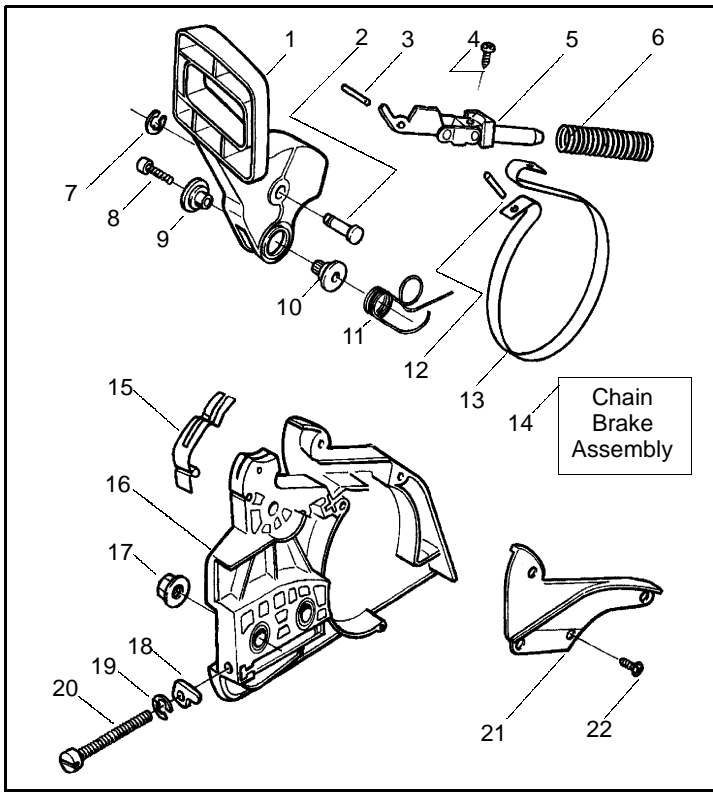

Ref.	Part No.	Description	Ref.	Part No.	Description
1	530 07 13-48	Actuating Lever	27	530 03 76-52	Heat Insulator
2	530 02 98-79	Pivot Pin	28	530 03 76-40	Muffler-Plate
3	530 01 59-15	Pin-Link	29	530 01 92-05	Muffler Gasket
4 n	530 01 59-11	Screw	30	-	Piston Kit (Includes pin and 31,32,33)
5	530 05 47-41	Front Link Ass'y.		530 06 99-44	(136)
6 n	530 01 62-37	Chain Brake Spring		530 06 94-54	(141)
7	530 03 85-93	Retainer	31	-	Piston Ring
8	530 01 63-84	Screw		530 02 98-05	(136)
9 n	530 05 65-31	Journal-Right		530 02 99-82	(141)
10 n	530 02 98-81	Journal-Left	32	530 03 21-17	Piston Pin Bearing
11	530 01 59-10	Handguard Spring	33	530 01 56-97	Piston Pin Retainer
12	530 01 59-13	Pin-Spring	34	530 04 97-94	Cap-Crankcase
13	530 05 22-32	Brake Band	35	530 01 58-97	Screw
14	530 05 48-02	Chain Brake Assembly		Not Shown	
15	530 02 98-78	Position Spring		-	Operator Manual
16	530 04 94-83	Clutch Cover		530 08 83-22	U.S./Canada
17	530 01 59-17	Nut-Bar		530 08 81-85	European
18	530 01 58-26	Bar Adjusting Pin		530 08 81-86	European
19	530 03 85-93	Retainer		530 08 85-41	South America
20	530 01 61-10	Screw-Bar Adjusting		530 08 81-84	Scan.
21	530 05 30-35	Chain Brake Spring Cover		530 08 62-23	Japan
22 n	530 01 59-11	Screw		530 03 11-35	Scrench
23	530 01 61-54	Screw		530 03 11-36	Worm Gear Puller
24	530 04 76-09	Cylinder Shield Ass'y.		530 03 11-12	Clutch Ass'y. Tool
25	952 03 01-50	Spark Plug (RCJ-7Y)		530 04 79-41	Kickback Decal
26	-	Kit-Cylinder (incl.#34)		530 03 79-12	Scabbard
	530 06 99-40	(136)			
	530 06 99-41	(141)			

n = NEW PART NUMBER FOR THIS IPL   K = REFER TO THE SERVICE REFERENCE INDICATED FOR MORE INFORMATION. (LOCATED AT END OF IPL)
D = THESE PARTS ARE ILLUSTRATED FOR CLARITY. ORDER COMPLETE ASSEMBLY.