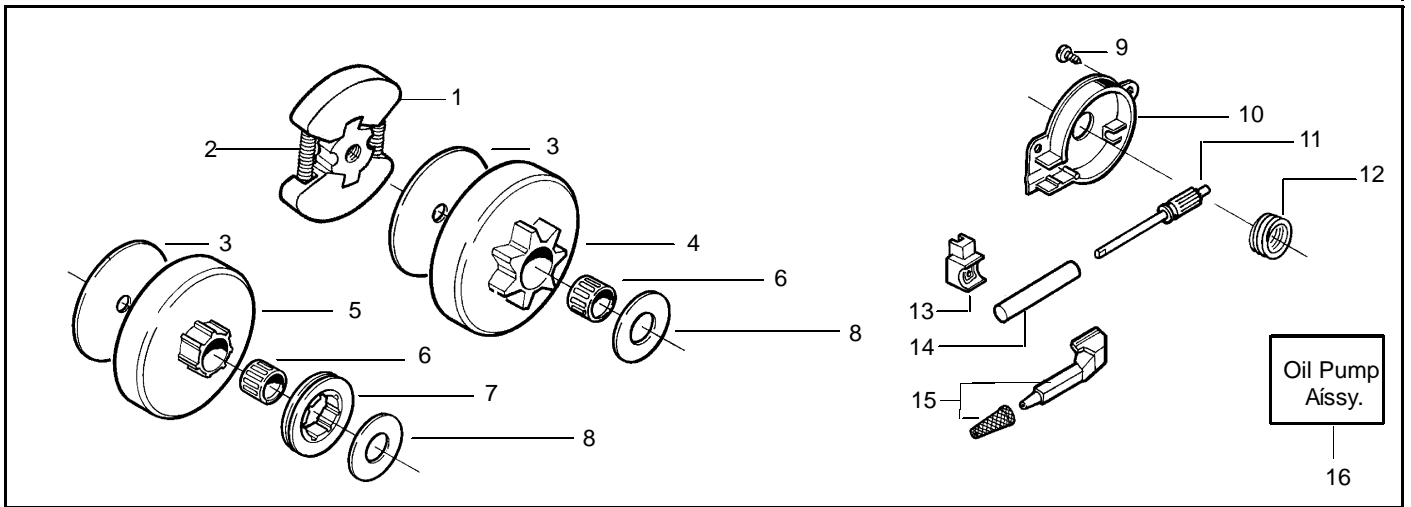

n = NEW PART NUMBER FOR THIS IPL K= REFER TO THE SERVICE REFERENCE INDICATED FOR MORE INFORMATION. (LOCATED AT END OF IPL)
D = THESE PARTS ARE ILLUSTRATED FOR CLARITY. ORDER COMPLETE ASSEMBLY.

Ref.	Part No.	Description	Ref.	Part No.	Description
1	530 01 49-49	Clutch Assembly (incl. 2)	18	530 05 24-40	Tube-Oil Vent
2	530 09 41-88	Spring - Clutch	19	530 01 58-96	Screw (optional)
3	530 01 56-11	Clutch Washer	20	530 04 78-55	Bar Plate
4	530 06 93-42	Clutch Drum w/Bearing Assiy.	21	530 01 58-78	Screw
5	530 06 93-16	Drum, Adapt. & Bearing Kit (incl. 6 & 7)	22	530 02 98-50	Chain Catcher
6	530 03 21-19	Clutch Bearing	23	530 01 59-17	Nut
7	530 02 86-50	Rim-Floating (.325)	24	530 01 92-28	Gasket
8	530 01 59-07	Thrust Washer	25	530 03 60-43	Bar Stud Plate
9	530 01 58-96	Screw	26	530 01 58-77	Bar Bolt
10	530 02 98-35	Oil Pump Housing	27	530 01 58-93	Screw
11	530 02 98-38	Plunger & Gear Assembly	28	530 05 24-28	Cover
12	530 02 98-33	Oil Pump Worm	29	530 02 98-31	Choke Lever
13	530 01 91-74	Oil Seal	30	530 02 98-30	Grommet
14	530 02 98-34	Oil Pump Barrel	31	530 01 59-22	Type iUi Speed Nut
15	530 01 47-76	Oil Pick-Up and Screen Assembly	32	530 02 98-00	Baffle Plate
16	530 01 44-10	Oil Pump Assembly (Includes 10,11 & 14)	33	530 01 60-37	Screw
17	530 06 99-42	Kit - Chassis Assiy.	34	501 76 56-02	Assy.- Oil Tank Cap