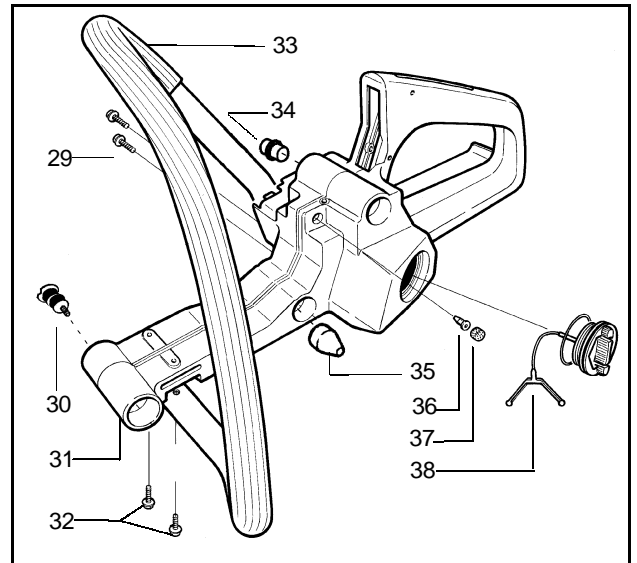

Ref.	Part No.	Description	Ref.	Part No.	Description	Ref.	Part No.	Description
1	530 03 84-91	Starter Handle	12	530 01 58-96	Screw	25	530 01 44-97	Assy. Fuel Pickup
2	530 06 92-32	Rope Kit	13	503 71 79-01	Ignition Switch	26	530 06 95-87	Kit - Throttle Trigger
3	530 01 59-20	Screw	14	530 03 91-47	Assy. Flywheel (incl.16)	27	n 530 01 58-05	Screw
4	530 01 60-80	Screw	15	530 01 51-27	Flywheel Washer	28	530 01 43-81	Assy. Spike
5	530 06 93-13	Starter-Pulley Kit	16n	530 01 61-34	Nut	29	530 01 59-40	Screw
6n	530 01 58-91	Recoil Spring	17	530 02 38-17	Spring -Starter Dog	30	n 530 02 98-70	Isolator
7	530 04 75-99	Fan Housing Assembly	18	530 01 58-95	Screw	31	530 05 24-46	Assy. -Tank/Handle
8	530 01 58-92	Screw	19	530 03 91-43	Module - Ignition	32	530 01 59-06	Screw
9	530 01 58-93	Screw	20	530 02 98-69	Wire - Throttle	33	530 04 98-76	Handle-Front
10	---	Decal -Model	21	530 02 98-63	Cap - Wire	34	530 05 24-39	Isolator - Limiter
	530 05 34-59	136	22	530 02 98-60	Pin	35	530 02 99-84	Isolator Bumper
	530 05 34-60	141	23	530 02 38-17	Spring - Starter Dog	36	530 02 61-19	Valve - Check
11	530 40 32-57	Leadwire Harness Ass'y.	24	530 06 92-47	Kit - Fuel line	37	530 03 82-64	Plug - Vent
						38	n 501 81 96-03	Assy. Fuel Cap

n = NEW PART NUMBER FOR THIS IPL. K= REFER TO THE SERVICE REFERENCE INDICATED FOR MORE INFORMATION. (LOCATED AT END OF IPL)
D = THESE PARTS ARE ILLUSTRATED FOR CLARITY. ORDER COMPLETE ASSEMBLY.