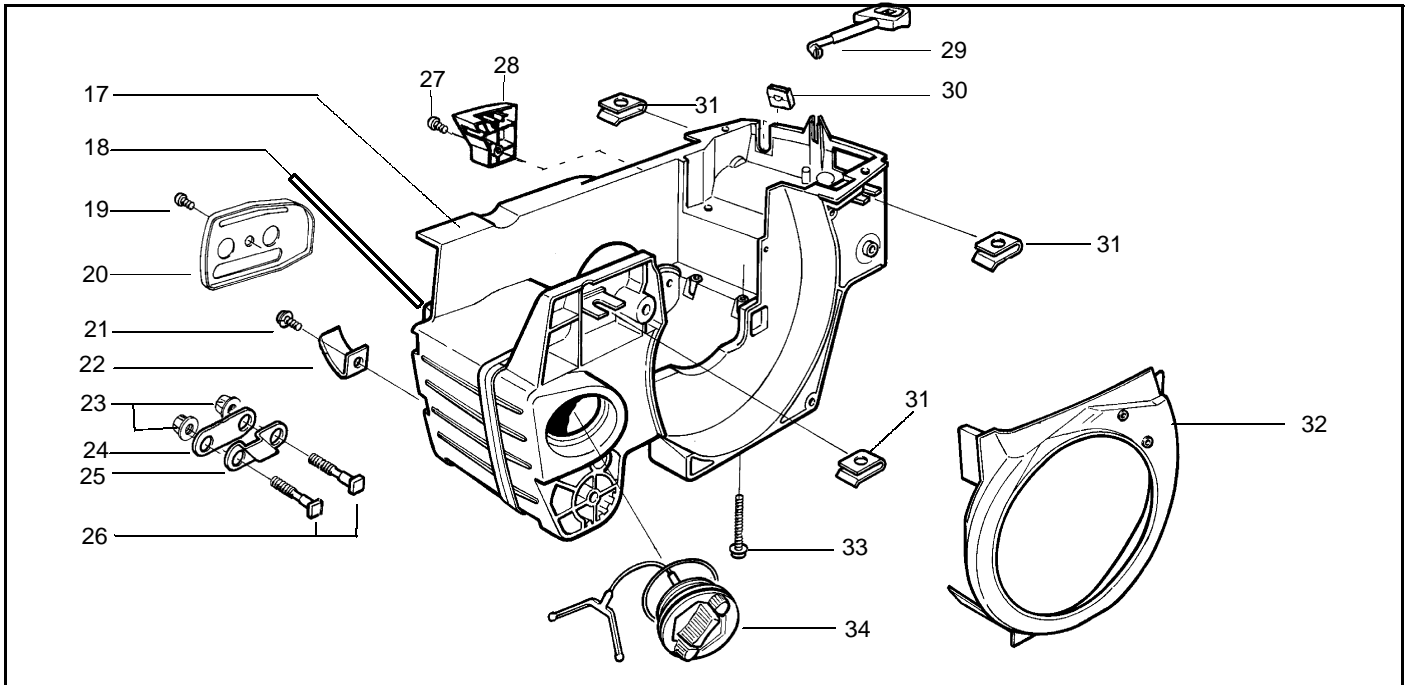

n = NEW PART NUMBER FOR THIS IPL K= REFER TO THE SERVICE REFERENCE INDICATED FOR MORE INFORMATION. (LOCATED AT END OF IPL)
D = THESE PARTS ARE ILLUSTRATED FOR CLARITY. ORDER COMPLETE ASSEMBLY.

Ref.	Part No.	Description	Ref.	Part No.	Description
1	530 01 49-49	Clutch Assembly (incl. 2)	18	530 05 24-40	Tube-Oil Vent
2	530 09 41-88	Spring - Clutch	19	530 01 58-96	Screw (optional)
3	530 01 56-11	Clutch Washer	20	530 04 78-55	Bar Plate
4	530 06 93-42	Clutch Drum w/Bearing Assiy.	21	530 01 58-78	Screw
5	530 06 93-16	Drum, Adapt. & Bearing Kit (incl. 6 & 7)	22	530 02 98-50	Chain Catcher
6	530 03 21-19	Clutch Bearing	23	530 01 59-17	Nut
7	530 02 86-50	Rim-Floating (.325)	24	530 01 92-28	Gasket
8	530 01 59-07	Thrust Washer	25	530 03 60-43	Bar Stud Plate
9	530 01 58-96	Screw	26	530 01 58-77	Bar Bolt
10	530 02 98-35	Oil Pump Housing	27	530 01 58-93	Screw
11	530 02 98-38	Plunger & Gear Assembly	28	530 05 24-28	Cover
12	530 02 98-33	Oil Pump Worm	29	530 02 98-31	Choke Lever
13	530 01 91-74	Oil Seal	30	530 02 98-30	Grommet
14	530 02 98-34	Oil Pump Barrel	31	530 01 59-22	Type iUi Speed Nut
15	530 01 47-76	Oil Pick-Up and Screen Assembly	32	530 02 98-00	Baffle Plate
16	530 01 44-10	Oil Pump Assembly (Includes 10,11 & 14)	33	530 01 60-37	Screw
17	530 06 99-42	Kit - Chassis Assiy.	34	501 76 56-02	Assy.- Oil Tank Cap