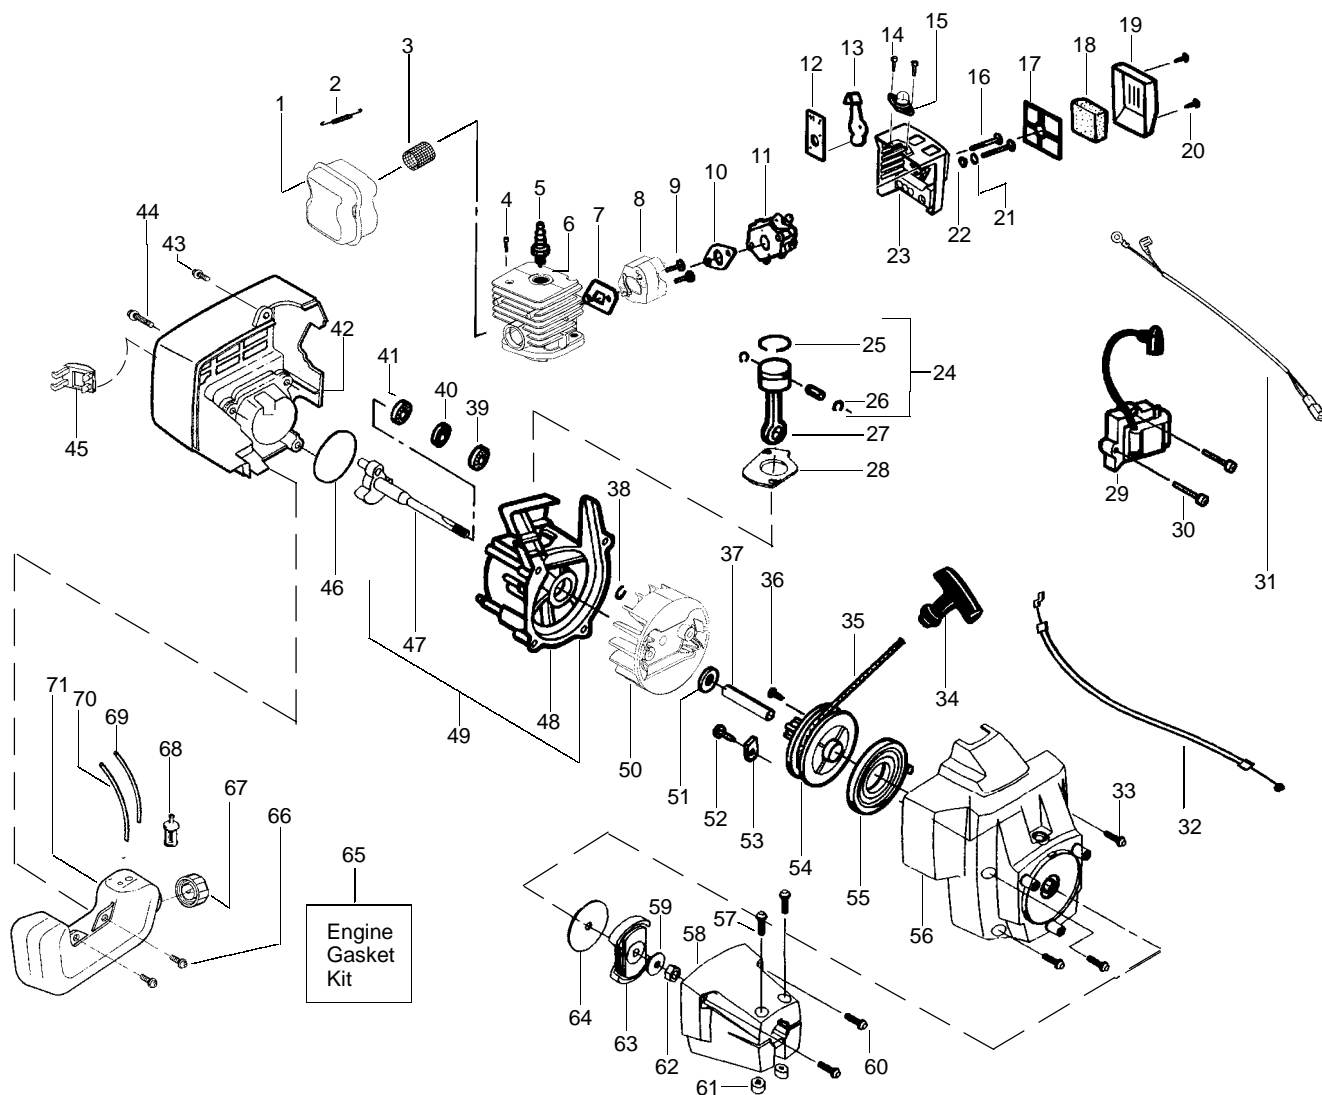

PARTS LIST NO. 530163705		Husqvarna® PARTS LIST	MODEL(s) 24C	
DATE 12/12/02	NEW		NOTE: Illustration may differ from actual model due to design changes	PAGE NO. 2

Ref.	Part No.	Description	Ref.	Part No.	Description	Ref.	Part No.	Description
1.	530071396	Kit - Muffler (incl. 2,3)	25.	530055120	Piston Ring	49.	530071625	Assy-C'case & C'shaft (Incl. 38,47,48)
2.	530042088	Spring-Muffler	26.	530015162	Retainer-Piston Pin	50.	530069886	Assy-Flywheel
3.	530071391	Kit-Spark Arrestor	27.	530069945	Kit-Connecting Rod Assy.	51.	530015149	Washer
4.	530015953	Screw-Cylinder	28.	530071363	Gasket-Cylinder(kit)	52.	530015775	Screw
5.	Champion	Spark Plug (RCJ 6Y)	29.	530039163	Ignition Module	53.	530027523	Retainer
6.	530071545	Kit - Cylinder	30.	530016357	Screw	54.	530069400	Kit-Starter Pull(incl 36)
7.	530071363	Gasket-Cyl./Carb.(kit)	31.	530047278	Assy-Switch Wire	55.	530042085	Spring-Starter
8.	530056404	Adapter-Carb.	32.	530056241	Assy-Throttle Cable	56.	530057427	Assy.-Fan Hsg
9.	530016014	Screw	33.	530015810	Screw	57.	530015767	Screw
10.	530071363	Gasket-Carb.(kit)	34.	530036520	Handle-Starter	58.	530057426	Assy-Clutch Hsg.
11.	530071639	Kit - Carb. (WT-639)	35.	530069232	Kit - Rope	59.	530015828	Washer-Flat
12.	530037326	Choke Plate Mounting	36.	530016080	Screw	60.	530015886	Screw
13.	530038102	Shutter-Choke	37.	530037414	Spacer-Flywheel	61.	530015768	Nut
14.	530015780	Screw-Air Purge	38.	530015941	Retain. Ring-C'shaft	62.	530626605	Nut-Clutch
15.	530038874	Assy-Air Purge	39.	530055728	Outer Bearing	63.	530069491	Assy-Clutch
16.	530016353	Screw	40.	530071615	Kit - C'case Seal	64.	530015611	Washer-Clutch
17.	530037413	Plate - Filter Support	41.	530032125	Inner Bearing	65.	530071363	Kit-Engine Gasket (Incl. 7,10,28,46)
18.	530037331	Foam-Air Filter	42.	530057389	Shroud-Rear	66.	530016379	Retainer
19.	530037292	Cover-Air Box	43.	530015934	Screw	67.	530057390	Assy-Fuel Cap
20.	530016349	Screw	44.	530015810	Screw	68.	530095646	Assy-Fuel Pickup
21.	530015852	Spacer-Choke	45.	530054536	Guard-Muffler	69.	530069216	Kit-Fuel Line
22.	530015254	Washer	46.	530071363	O-Ring-C'case/Shrd(kit)	70.	530069247	Kit- Fuel Line
23.	530037970	Box-Air Filter	47.	530052344	Assy-Crankshaft	71.	530057045	Assy-Fuel Tank
24.	530071357	Kit - Piston (Incl. 25, 26 & Pin)	48.	530071627	Assy-Crankcase (Incl. 39-41)			

↙ = NEW PART NUMBER FOR THIS IPL   ★ = REFER TO THE SERVICE REFERENCE INDICATED FOR MORE INFORMATION. (LOCATED AT END OF IPL)