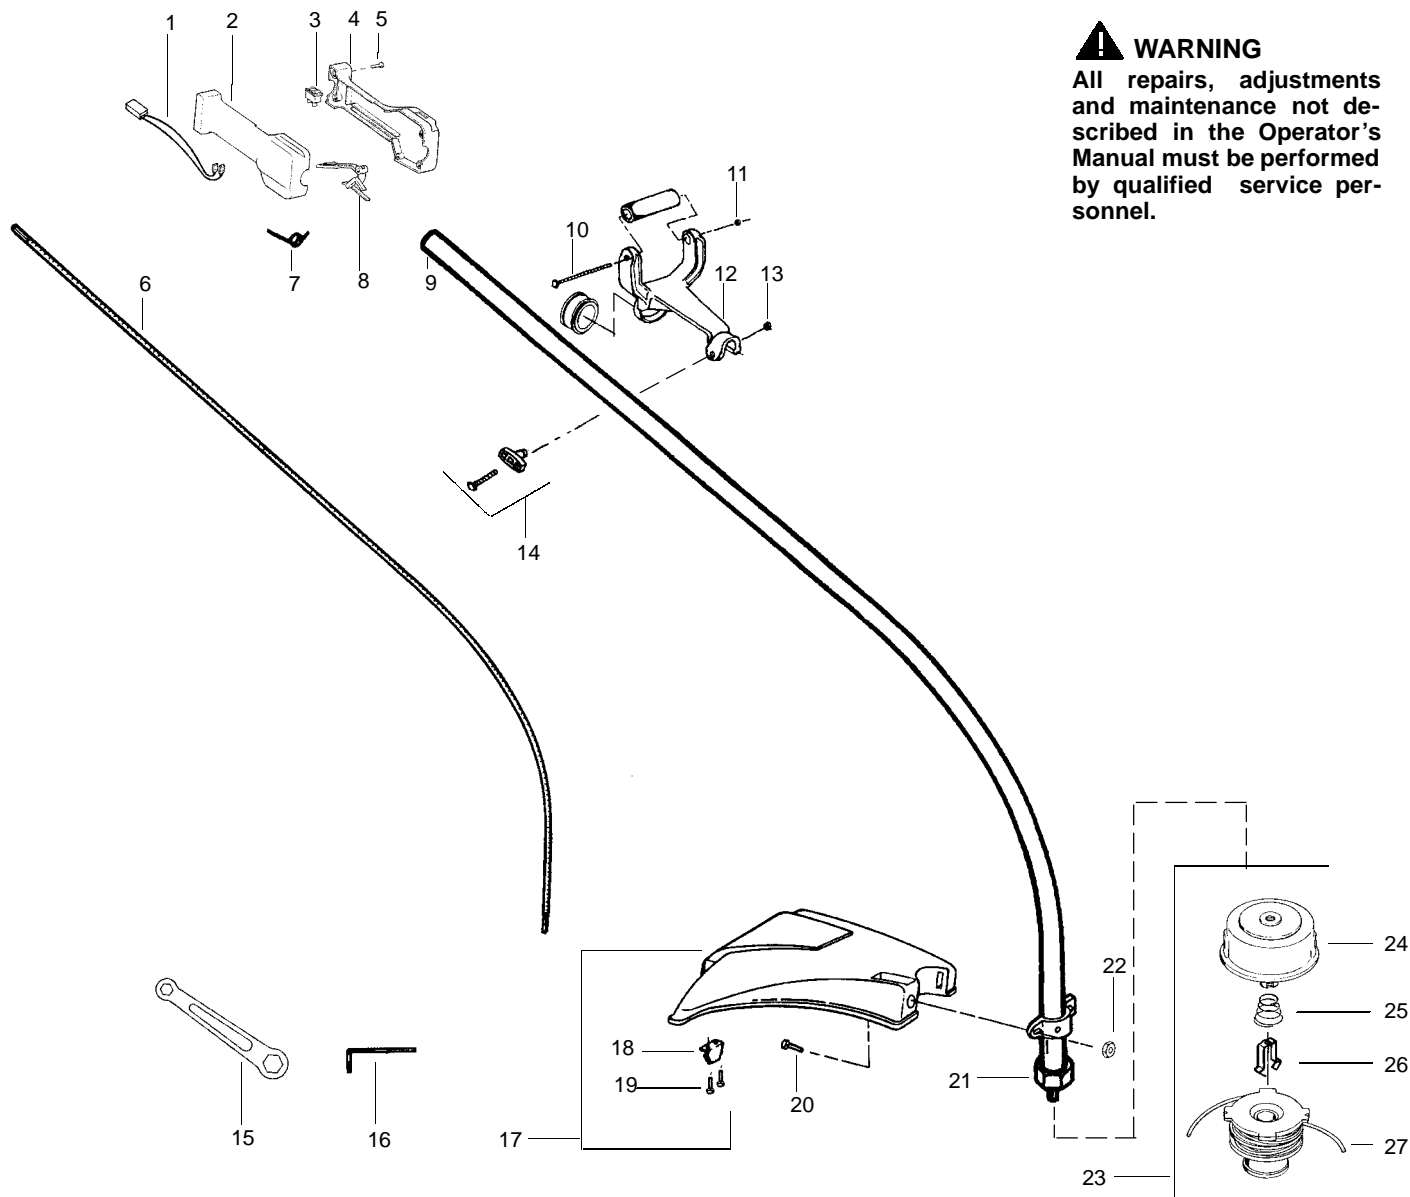

24C

Spare parts
Ersatzteile
Pièces détachées
Reserve onderdelen
Repuestos
Reservdelar

PARTS LIST NO. 530163705		Husqvarna ® PARTS LIST	MODEL(s) 24C
DATE 12/12/02	NEW		NOTE: Illustration may differ from actual model due to design changes

⚠ WARNING
All repairs, adjustments and maintenance not described in the Operator's Manual must be performed by qualified service personnel.

Ref.	Part No.	Description	Ref.	Part No.	Description
1.	530047307	Assy-Lead Wire	20.	530015820	Bolt-Shield
2.	530057393	Throttle Housing (Right)	21.	530095574	Dust Cup
3.	530069572	Kit-Switch	22.	530015197	Nut
4.	530057392	Throttle Housing (Left)	23.	530095846	Assy-Cutting Head (Incl. 24-27)
5.	530015886	Screw	24.	530071306	Kit-Hub Ass'y.
6.	530094551	Drive Shaft - Flex	25.	530053241	Spring
7.	530027597	Spring - Lever Return	26.	530401957	Retainer
8.	530057394	Throttle Lever	27.	530095845	Spool w/Line
9.	530096092	Assy-Drive Shaft Hsg.			
10.	530015784	Screw			
11.	530015785	Nut			
12.	530095034	Assy-Anti-vibe Handle (Incl. 10,11)			
13.	530015197	Nut			
14.	530069347	Kit-T-Handle			Not Shown
15.	530056401	Wrench			
16.	530031159	Hex Wrench			
17.	530071674	Kit-Shield Assy. (Incl. 15, 18,19,20,22)			
18.	530052286	Line Limiter			
19.	530015814	Screw			
					Operator's Manual
					Euro I
					530163627 Scan
					530163630 Euro III
					530054766 Decal-Shaft Warning