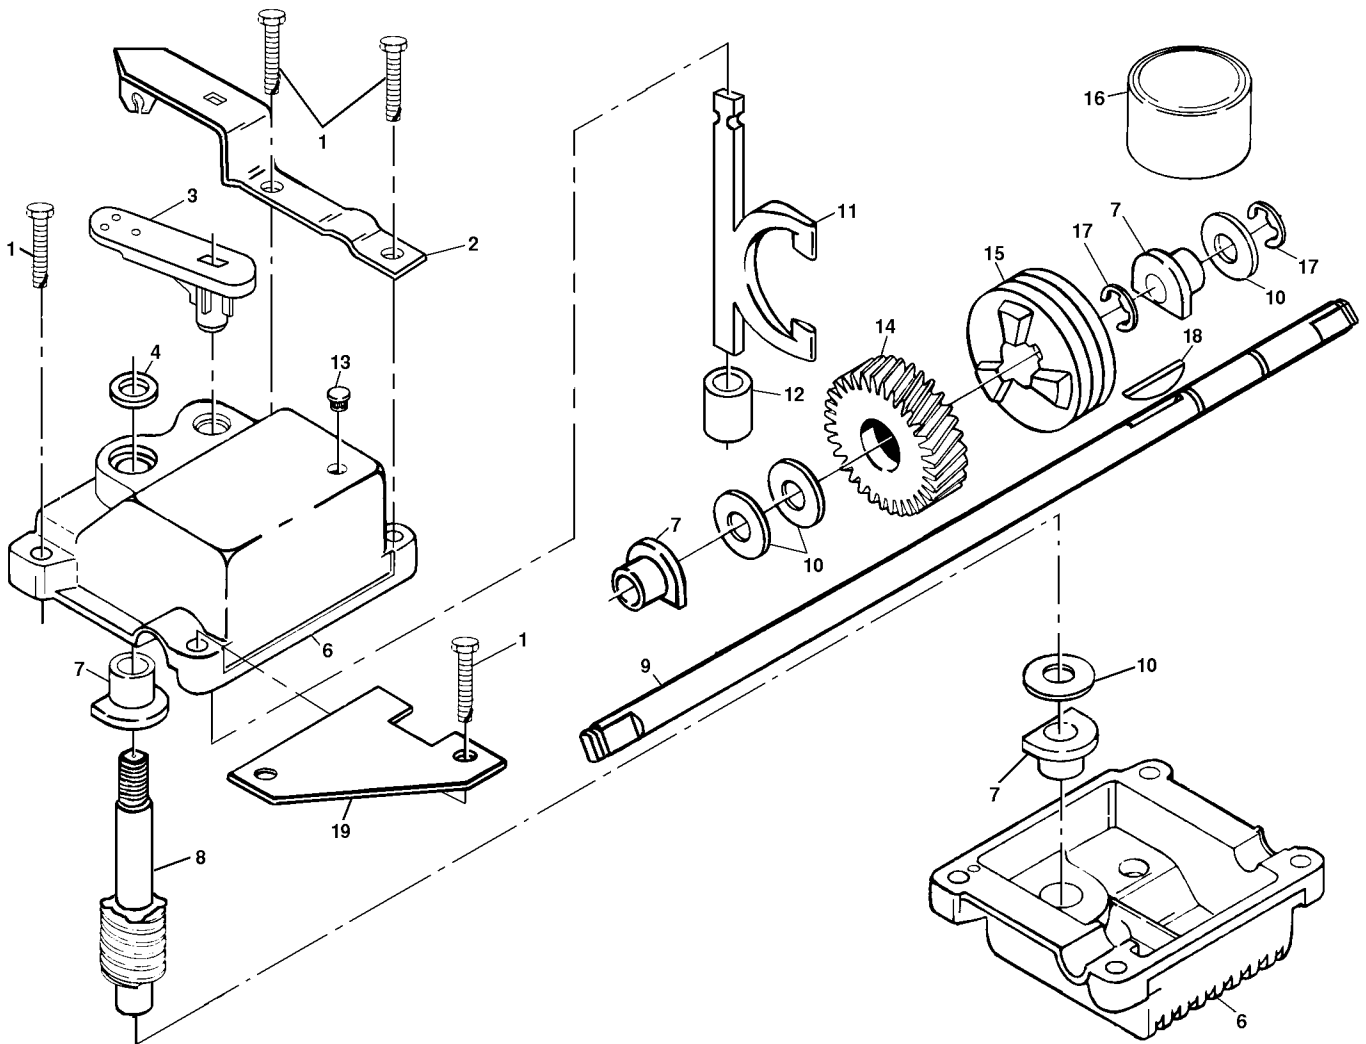

5

KEY NO.	PART NO.	DESCRIPTION
1	532 18 45-88	Drive Control
2	532 15 87-55	Hex Washer Hd Screw 1/4-20 x 2-1/8
3	532 75 11-52	Locknut
5	532 14 65-27	V-Belt
6	532 75 00-97	Hex Washer Head Screw #10-24 x 1/2
8	532 13 28-00	Selector Knob
9	532 15 04-95	Spring Retainer
10	532 15 10-09	Wheel Adjuster Assembly (Left)
11	532 15 10-10	Wheel Adjuster Assembly (Right)
12	532 18 05-04	Dust Cover
13	532 13 70-54	Pinion
14	812 00 00-58	E-Ring
15	532 18 07-59	Wheel & Tire Assembly 8.00 x 2.00
17	532 06 77-25	Washer
18	532 08 39-23	Locknut
19	532 15 70-08	Hubcap

KEY NO.	PART NO.	DESCRIPTION
20	532 08 60-12	Drive Shaft Cover
22	532 13 70-90	Spring
23	532 70 25-11	Gear Case Assy. (See Breakdown)
25	532 07 51-92	Spring
27	532 13 70-52	Drive Pulley
28	532 13 20-10	Flanged Locknut
32	532 14 60-72	Pan Head Tapping Screw #10-24 x 2-3/4
34	532 70 04-22	Drive Cover
36	532 06 36-01	Locknut
37	532 05 71-43	Spring Wave Washer

KEY NO.	PART NO.	DESCRIPTION
1	817 49 04-16	Tapping Screw 1/4-20 x 1-1/4
2	532 14 02-69	Engagement Bracket
3	532 13 70-53	Shifter
4	532 05 70-72	Seal
6	532 04 83-73	Gear Case Halves Kit (Includes Key Numbers 4 and 7)
7	532 07 78-81	Bearing
8	532 13 70-51	Worm Shaft
9	532 13 70-74	Drive Shaft
10	532 05 70-79	Hardened Washer
11	532 13 14-84	Clutch Yoke
12	532 70 03-43	Bushing
13	532 08 64-47	Plug
14	532 13 70-50	Helical Gear
15	532 75 04-36	Clutch Jaw
16	532 75 03-69	Grease
17	812 00 00-03	E-Ring
18	532 85 08-48	Hi-Pro Key
19	532 12 54-41	Spring Bracket