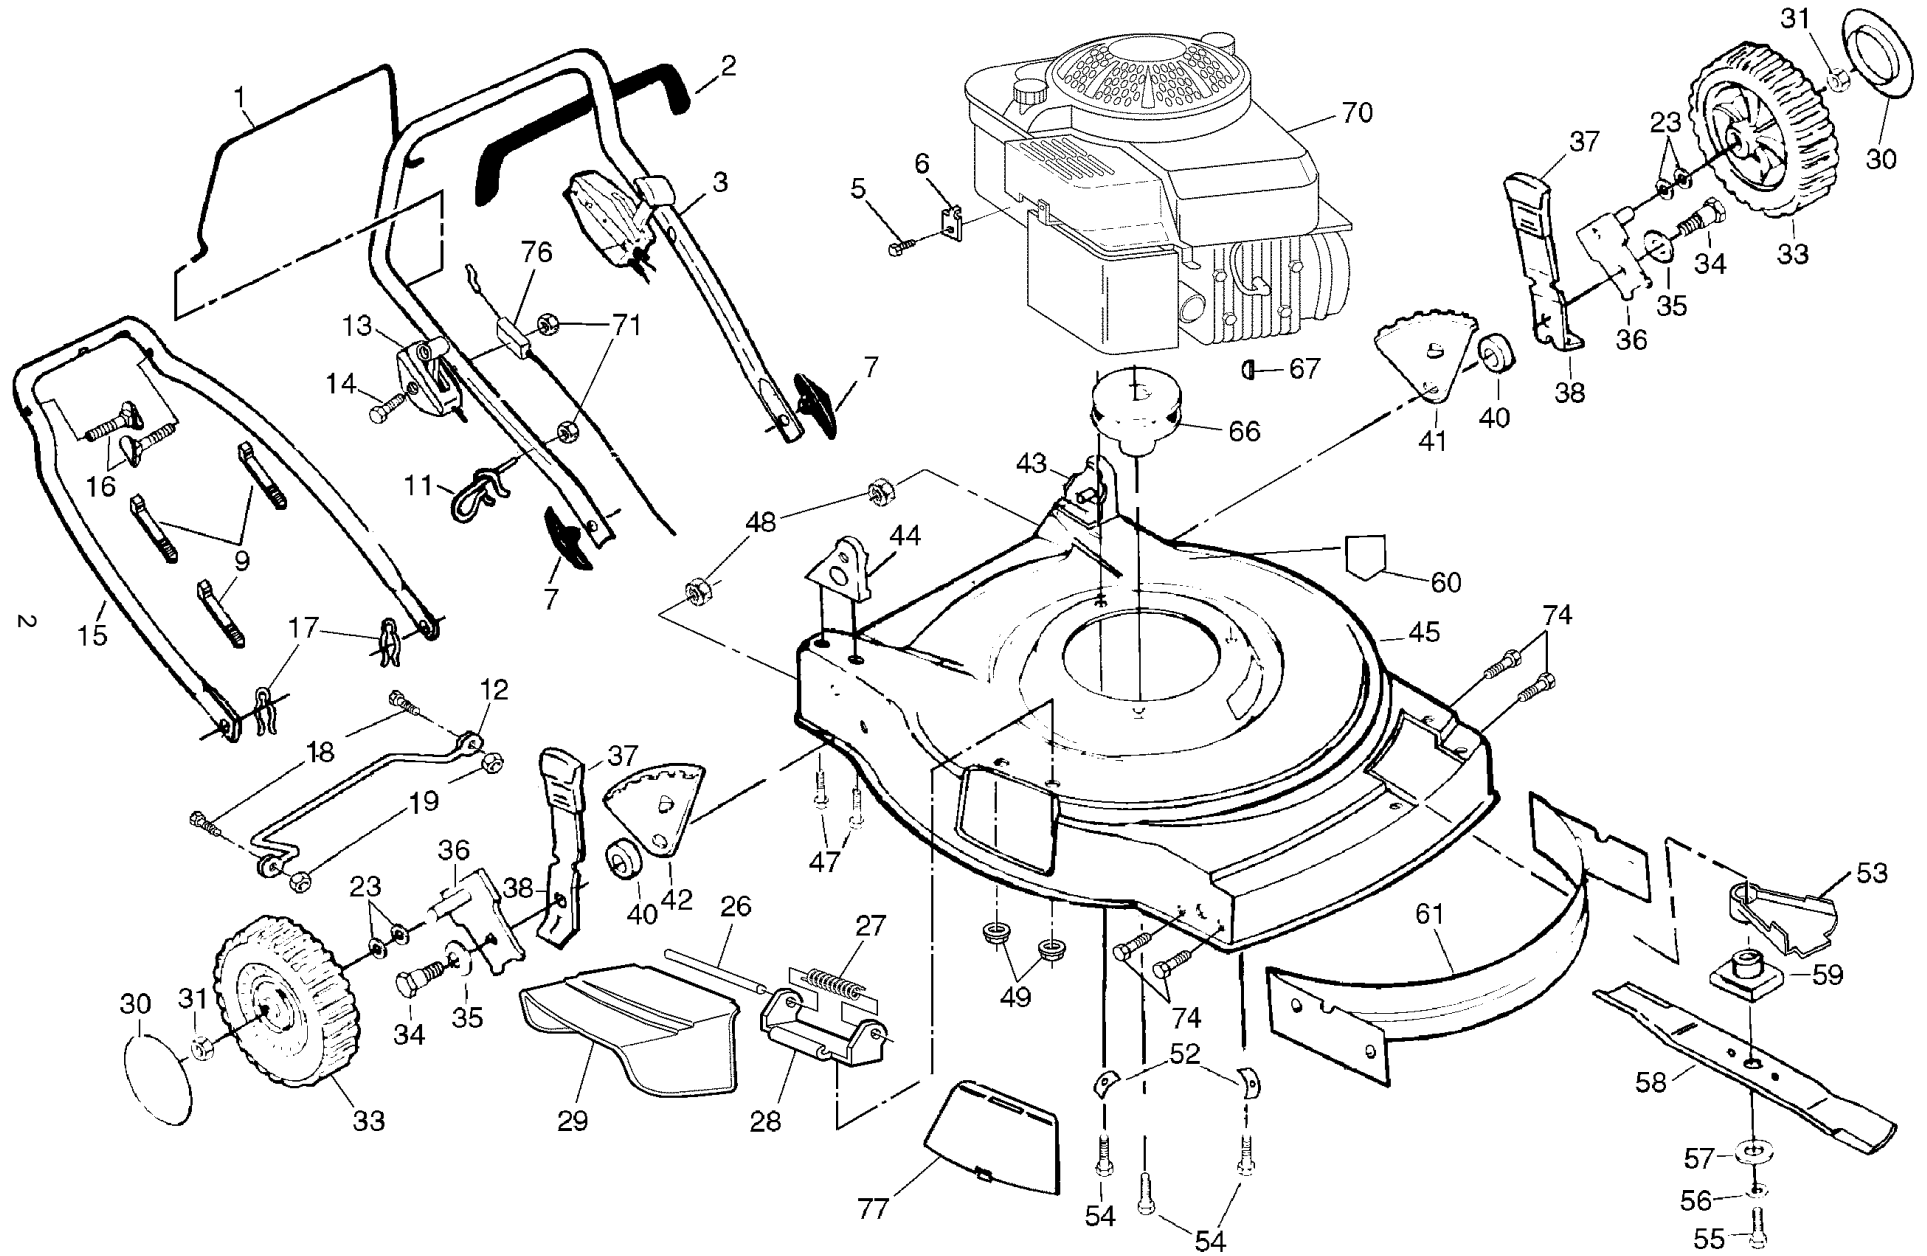

ROTARY LAWN MOWER - - MODEL NUMBER JET55S (JET55SR) PRODUCT NUMBER 954 17 00-93

KEY NO.	PART NO.	DESCRIPTION
1	532 14 57-94	Control Bar
2	532 16 42-65	Handle Grip
3	532 16 93-69	Upper Handle, with Grip
5	532 08 38-16	Thread Rolling Screw #10-32 x 5/8
6	532 21 31-46	Cable Clamp
7	532 13 63-76	Handle Knob
9	532 06 64-26	Wire Ties
11	532 17 95-85	Rope Guide
12	532 15 41-47	Footguard
13	532 18 21-57	Throttle Control
14	532 14 49-29	Screw
15	532 15 34-18	Lower Handle
16	532 13 19-59	Handle Bolt 5/16-18 x 1-3/4
18	532 08 58-25	Screw
19	532 06 91-80	Nut
17	532 05 17-93	Hairpin Cotter
23	532 05 71-43	Wave Washer
26	532 14 72-86	Hinge Rod
27	532 08 75-89	Torsion Spring
28	532 08 75-93	Housing Bracket Assembly
29	532 85 07-78	Discharge Guard
30	532 15 70-08	Hubcap
31	532 08 39-23	Locknut 3/8-16
33	532 75 05-50	Wheel & Tire Assembly 8.00 x 2.00
34	532 14 27-48	Shoulder Bolt 3/8-16
35	532 06 23-35	Belleville Washer 1/2
36	532 15 12-54	Axle Arm Assembly
37	532 13 28-00	Selector Knob
38	532 12 52-59	Selector Spring
40	532 14 66-30	Spacer
41	532 80 03-70	Wheel Adjusting Bracket (Left)

5

KEY NO.	PART NO.	DESCRIPTION
1	532 18 45-88	Drive Control
2	532 15 87-55	Hex Washer Hd Screw 1/4-20 x 2-1/8
3	532 75 11-52	Locknut
5	532 14 65-27	V-Belt
6	532 75 00-97	Hex Washer Head Screw #10-24 x 1/2
8	532 13 28-00	Selector Knob
9	532 15 04-95	Spring Retainer
10	532 15 10-09	Wheel Adjuster Assembly (Left)
11	532 15 10-10	Wheel Adjuster Assembly (Right)
12	532 18 05-04	Dust Cover
13	532 13 70-54	Pinion
14	812 00 00-58	E-Ring
15	532 18 07-59	Wheel & Tire Assembly 8.00 x 2.00
17	532 06 77-25	Washer
18	532 08 39-23	Locknut
19	532 15 70-08	Hubcap