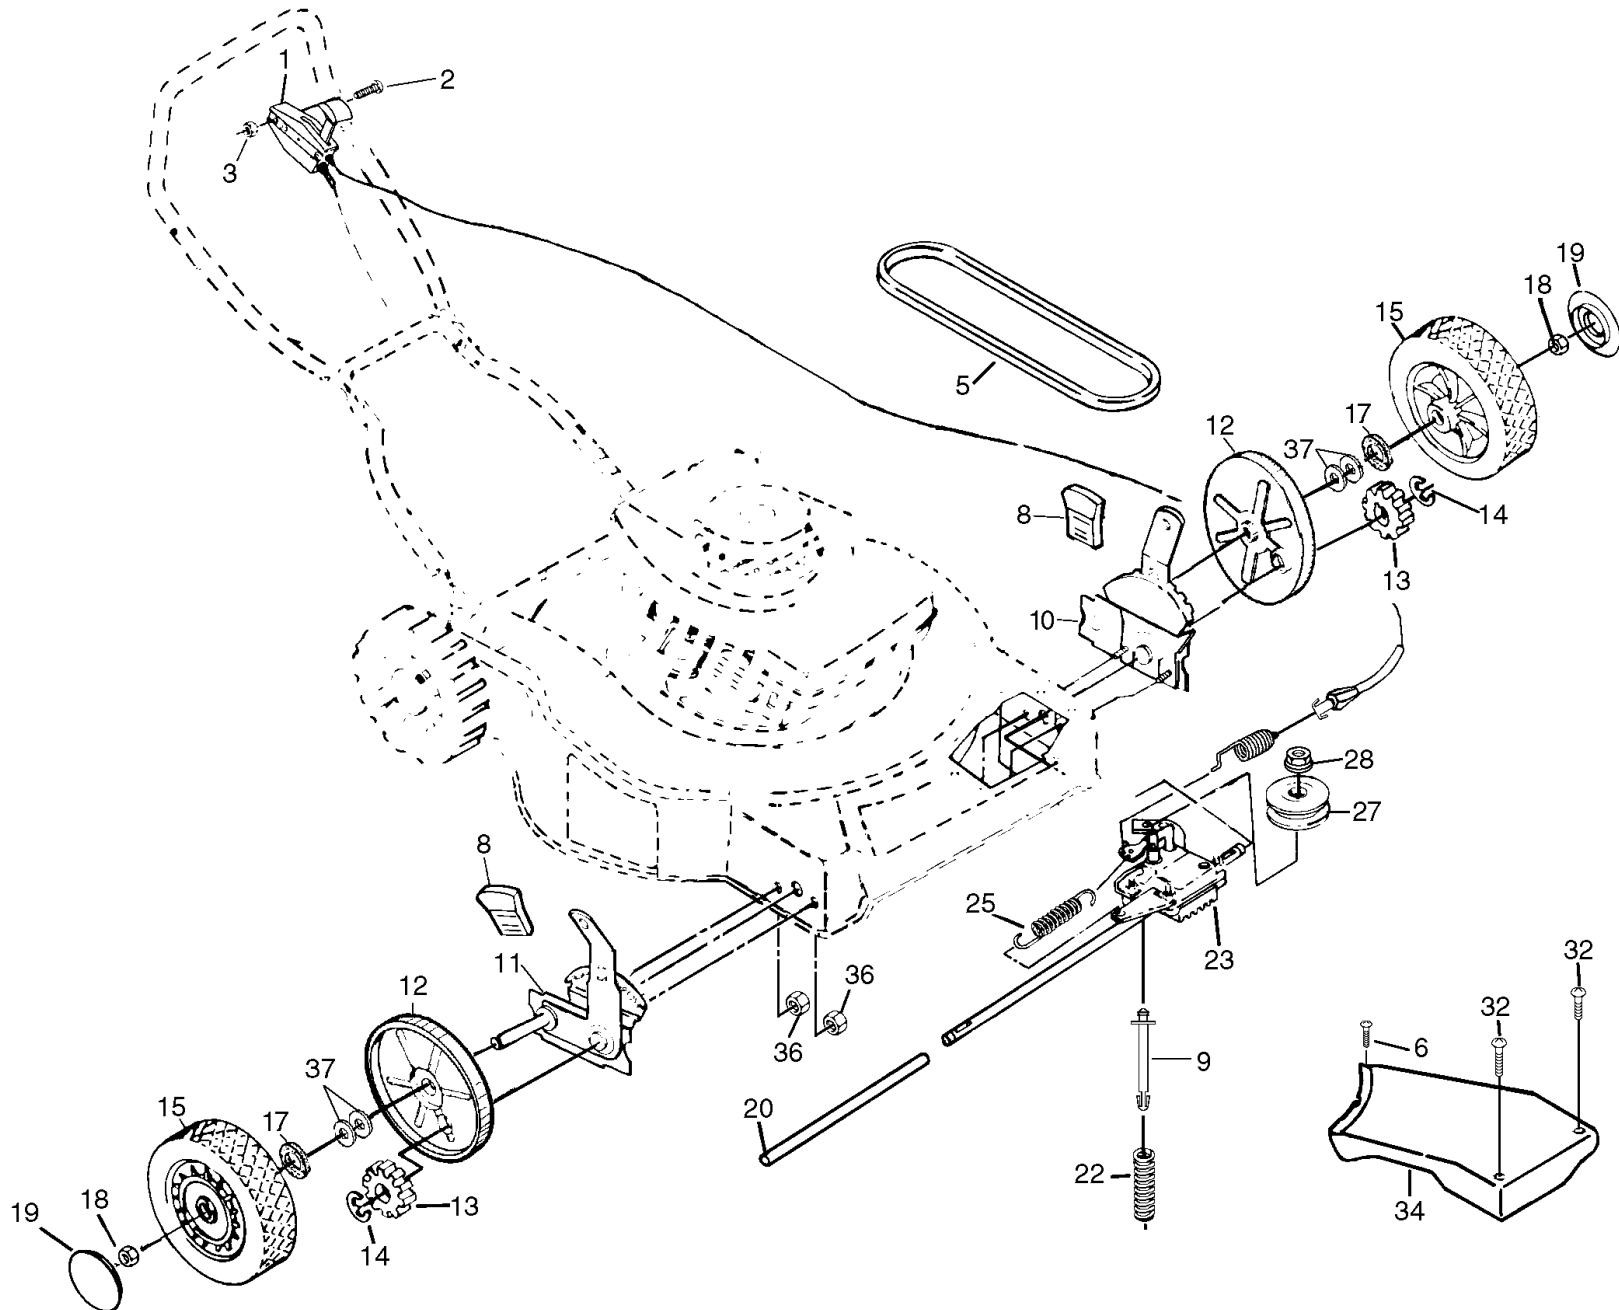

ROTARY LAWN MOWER - - MODEL NUMBER JET55S (JET55SR) PRODUCT NUMBER 954 17 00-93

ROTARY LAWN MOWER - - MODEL NUMBER JET55S (JET55SR) PRODUCT NUMBER 954 17 00-93

5

KEY NO.	PART NO.	DESCRIPTION
1	532 18 45-88	Drive Control
2	532 15 87-55	Hex Washer Hd Screw 1/4-20 x 2-1/8
3	532 75 11-52	Locknut
5	532 14 65-27	V-Belt
6	532 75 00-97	Hex Washer Head Screw #10-24 x 1/2
8	532 13 28-00	Selector Knob
9	532 15 04-95	Spring Retainer
10	532 15 10-09	Wheel Adjuster Assembly (Left)
11	532 15 10-10	Wheel Adjuster Assembly (Right)
12	532 18 05-04	Dust Cover
13	532 13 70-54	Pinion
14	812 00 00-58	E-Ring
15	532 18 07-59	Wheel & Tire Assembly 8.00 x 2.00
17	532 06 77-25	Washer
18	532 08 39-23	Locknut
19	532 15 70-08	Hubcap

KEY NO.	PART NO.	DESCRIPTION
20	532 08 60-12	Drive Shaft Cover
22	532 13 70-90	Spring
23	532 70 25-11	Gear Case Assy. (See Breakdown)
25	532 07 51-92	Spring
27	532 13 70-52	Drive Pulley
28	532 13 20-10	Flanged Locknut
32	532 14 60-72	Pan Head Tapping Screw #10-24 x 2-3/4
34	532 70 04-22	Drive Cover
36	532 06 36-01	Locknut
37	532 05 71-43	Spring Wave Washer

Available accessories not included with lawn mower:
- - GCK5000 Grass Catcher

NOTE: All component dimensions given in U.S. inches.
1 inch = 25.4 mm