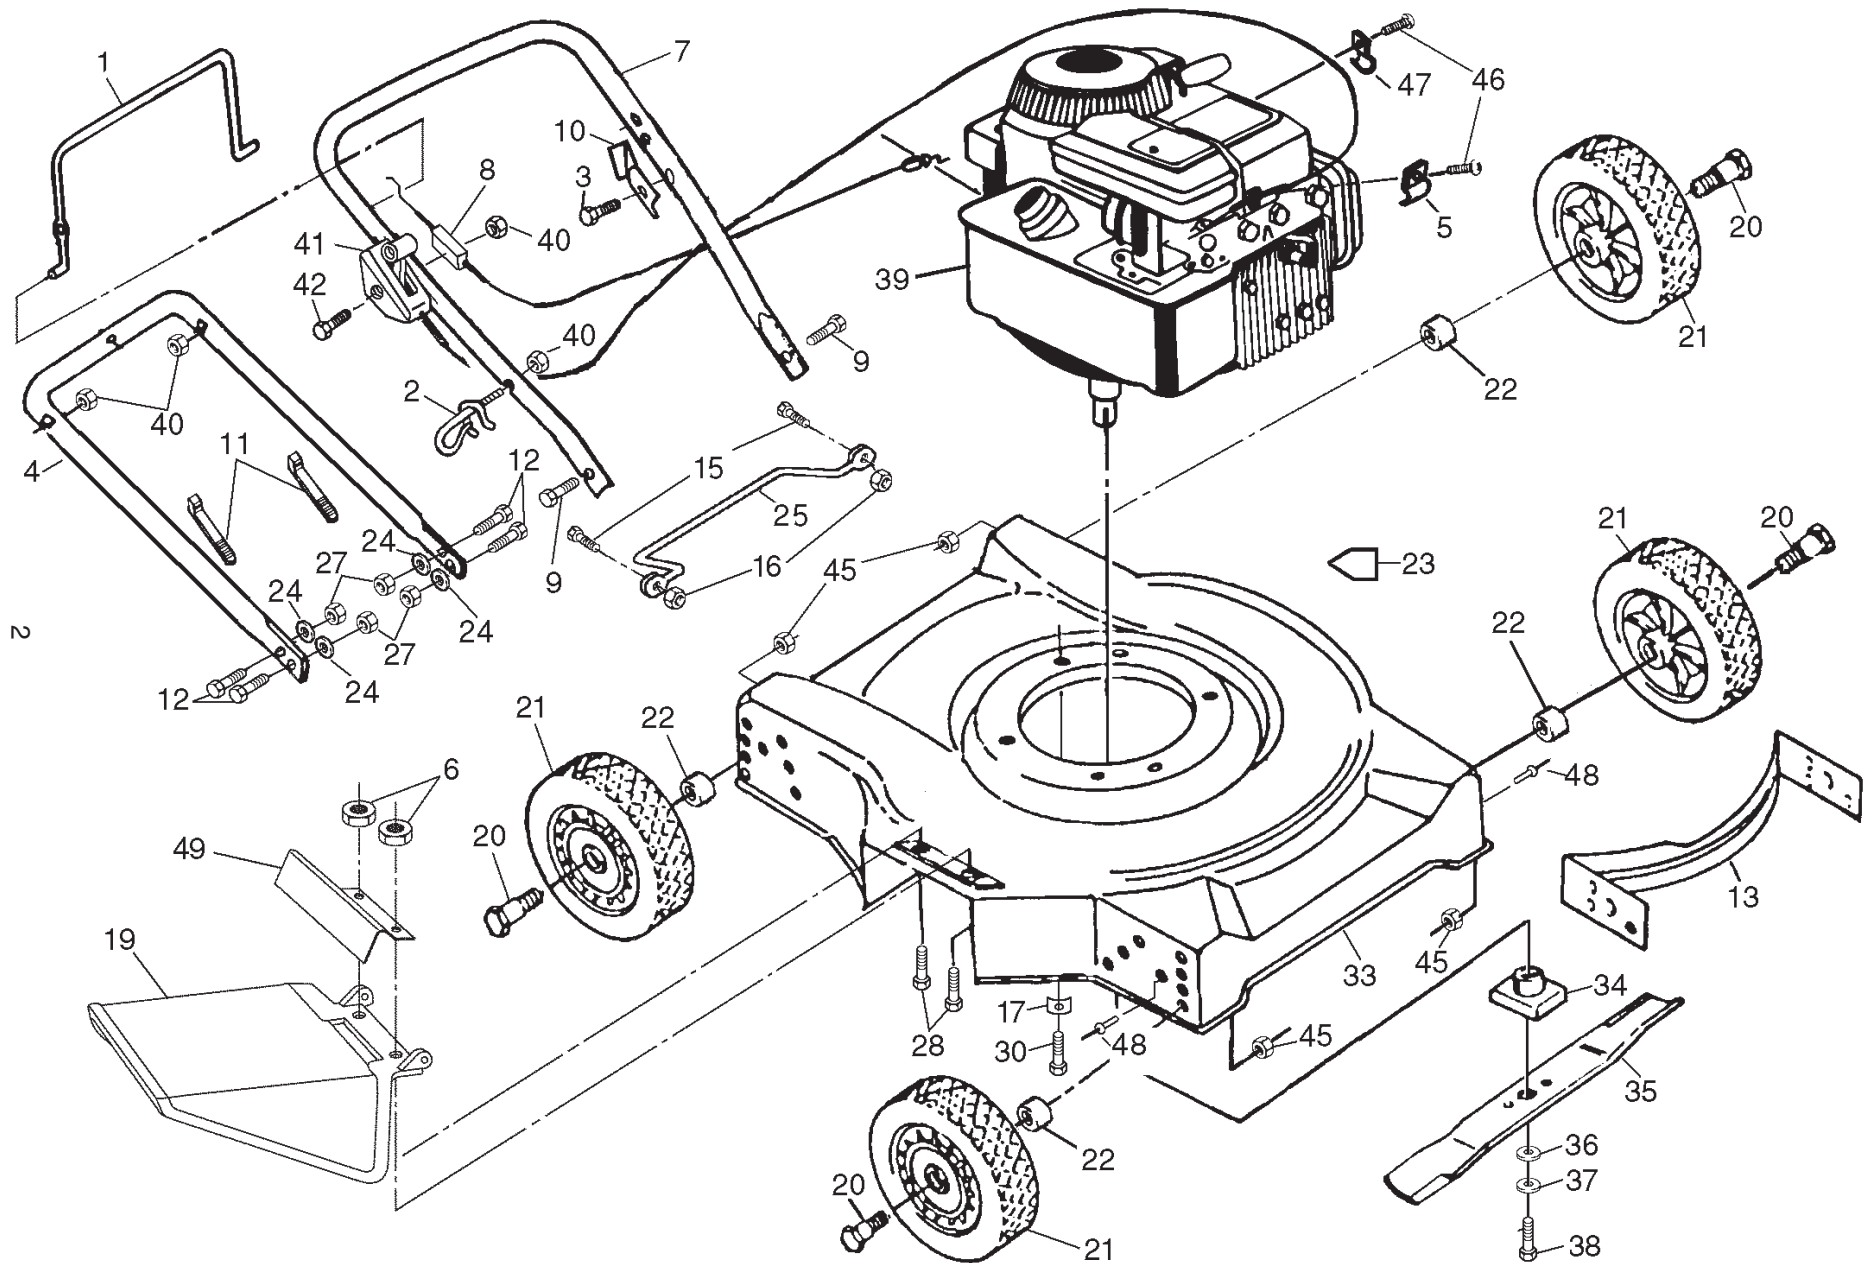

JET 49

Spare parts

Ersatzteile

Pièces détachées

Reserve onderdelen

Repuestos

Reservdelar

ROTARY LAWN MOWER - - MODEL NUMBER HUSKY JET (JET49M) PRODUCT NUMBER 954 16 31-01

ROTARY LAWN MOWER - - MODEL NUMBER HUSKY JET (JET49M) PRODUCT NUMBER 954 16 31-01

KEY NO.	PART NO.	DESCRIPTION
1	532 08 69-02	Control Bar
2	532 17 95-85	Rope Guide
3	532 75 06-34	Hex Washer Head Self-tapping Screw #10-24 x 1/2
4	532 17 35-42	Lower Handle
5	532 21 31-46	Cable Clamp (Engine)
6	532 06 36-01	Locknut 1/4-20
7	532 17 35-41	Upper Handle
8	532 70 08-92	Engine Zone Control Cable
9	874 35 04-24	Hex Head Bolt 1/4-20 x 1-1/2
10	532 12 51-62	Up-Stop Bracket
11	532 06 64-26	Wire Tie
12	532 13 70-09	Hex Head Bolt 3/8-16 x 1
13	532 14 15-19	Front Baffle
15	532 08 58-25	Screw
16	532 06 91-80	Nut
17	532 12 50-78	Engine Washer
19	532 75 20-52	Discharge Guard
20	532 06 76-09	Shoulder Bolt
21	532 80 00-60	Wheel Assembly 7.00 x 1.50
22	532 13 66-24	Spacer Washer
23	532 18 21-66	Danger Decal
24	532 05 56-11	Washer
25	532 15 41-47	Foot Guard
27	532 13 20-10	Flange Locknut 3/8-16
28	874 76 04-12	Hex Head Bolt 1/4-20 x 3/4

KEY NO.	PART NO.	DESCRIPTION
30	532 15 04-06	Hex Head Thread Rolling Screw 3/8-16 x 1
33	532 16 22-26	Housing Kit
34	532 85 09-77	Blade Adapter
35	532 85 09-72	Blade 20"
36	532 85 10-74	Washer (Hardened)
37	532 85 02-63	Helical Lock Washer
38	532 85 10-84	Hex Head Machine Screw 3/8-24 x 1-3/8 Gr. 8
39	- - -	Engine, Briggs & Stratton, Model No. 9D902 (Order parts from engine manufacturer)
40	532 13 20-04	Hex Nut 1/4-20
41	532 18 21-58	Throttle Cable STD
42	532 15 87-55	Hex Washer Hd Screw 1/4-20 x 2.0
45	532 75 15-92	Locknut 5/8- 16
46	532 08 38-16	Screw, #10 x 5/8
47	532 08 79-30	Cable Clip, Throttle
48	532 12 84-15	Pop Rivet
49	532 16 22-34	Deflector Bracket
--	532 16 30-73	Operator's Manual (Scand.)
--	532 16 30-74	Operator's Manual (Euro.)
--	532 14 15-20	Rear Baffle (Not Shown)

NOTE: All component dimensions given in U.S. inches.
1 inch = 25.4 mm