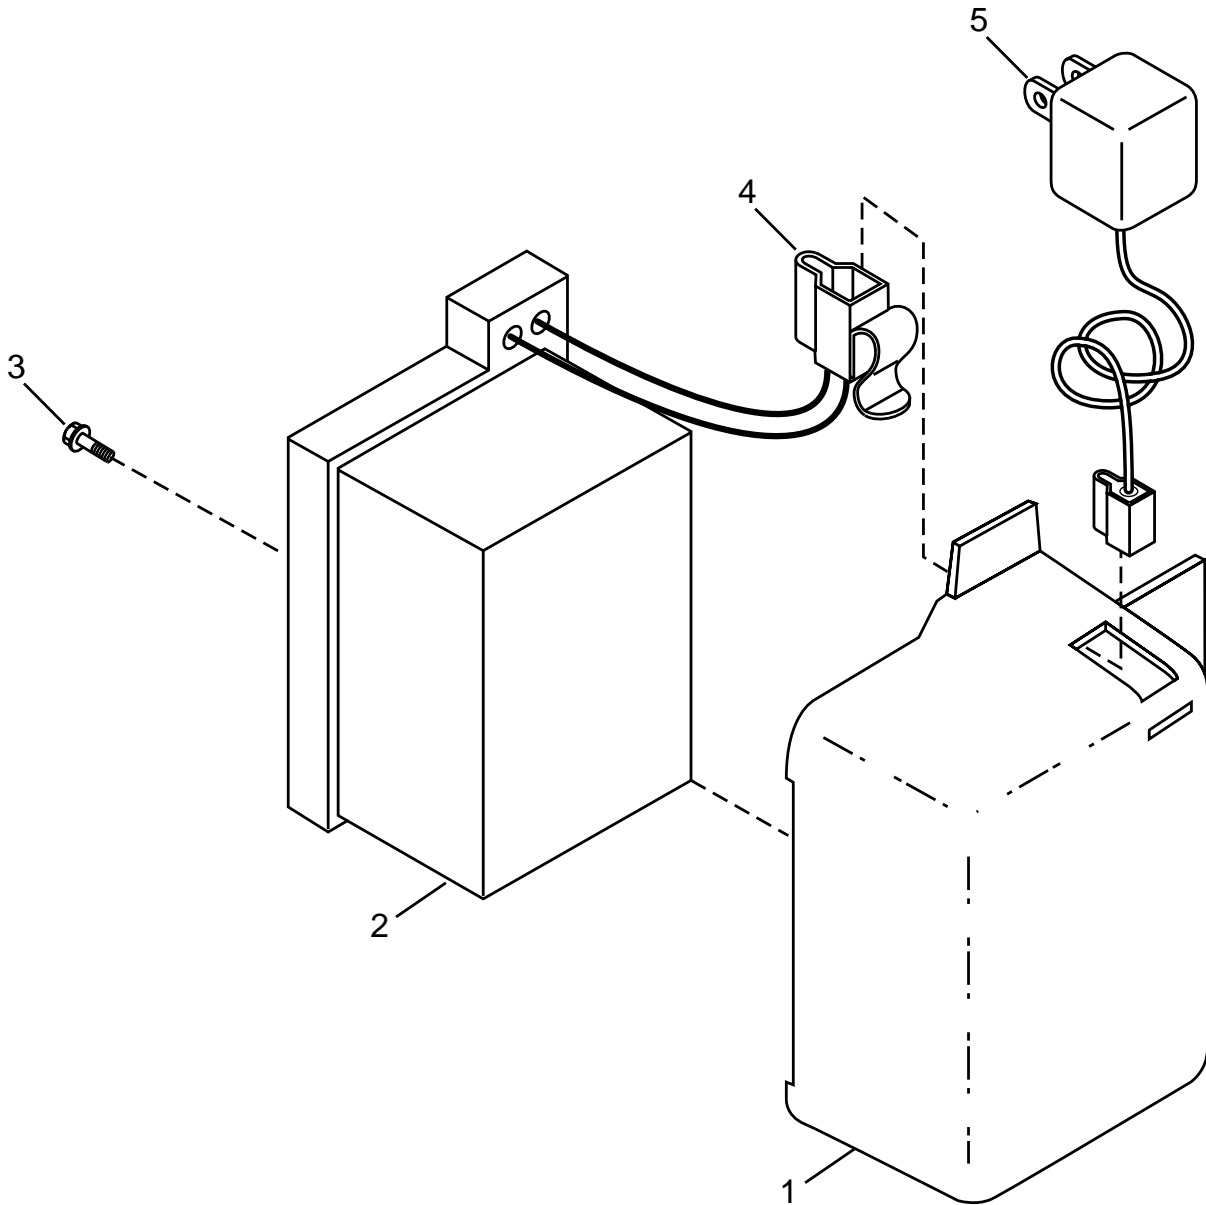

KEY NO.	PART NO.	DESCRIPTION
1	532 16 15-87	Cable Drive
2	532 16 14-73	Bail Control Drive
3	532 16 45-57	Bracket, Downstop
4	532 08 38-16	Screw Hex Wash Head Tapping 10-2
5	532 16 15-52	Cover Drive
6	532 75 06-34	Screw Thdrol 10-25 x .50
7	532 16 08-16	V-Belt
8	532 13 20-10	Nut Lock Flanged 3/8-16 Zinc
9	532 16 39-39	Pulley Driven
10	532 16 45-53	Belt Keeper
11	817 54 10-11	Screw Hex Wash Head 10-24 X .668
12	532 07 51-92	Spring
13	532 16 96-11	Transmission Asm.
14	532 14 53-54	Pin Spring Thrust
15	532 05 70-79	Washer Hardened
16	532 16 15-84	Rod Connecting
17	532 16 16-02	Spring Extension
18	532 16 45-54	Spring Selector
19	532 16 19-61	Knob Selector Spring
20	812 00 00-22	E-Ring 7/8
21	532 16 33-65	Bearing Support
22	532 16 99-11	Bearing Ball
23	532 16 45-55	Retainer Drive Asm. Stmp.

KEY NO.	PART NO.	DESCRIPTION
24	532 05 78-08	Screw Hex Head Tapping 1/4-20 x .75
25	532 17 00-11	Drive Pawl
26	532 16 64-50	Pinion, Drive
28	812 00 00-58	E-Ring 7/16
29	532 18 05-04	Cover, Dust Wheel
30	532 06 77-25	Washer 1/2 x 1-1/2 x .134
32	532 18 07-53	Wheel 9 x 2
33	532 08 39-23	Nut Hex Flange Lock
34	532 05 71-43	Wave Washer
35	532 16 45-52	Shaft Asm. Rear
36	532 16 45-50	Shaft Asm. Front
37	532 16 14-63	Retainer Front Shaft
38	532 16 34-09	Screw 12 x 5/8
39	532 70 02-79	Clip Retainer
40	532 14 35-93	Wheel 8 x 2
41	532 15 01-82	Hubcap
42	819 57 22-16	Washer
44	532 05 21-60	Washer
45	532 06 23-35	Belleville Washer 1/2
46	532 08 81-18	Felt Washer

NOTE: All component dimensions given in U.S. inches.
1 inch = 25.4 mm

51

**ROTARY LAWN MOWER - - MODEL NUMBER ROYAL 52SE (R52EC)
PRODUCT NUMBER 954 17 00-58**

KEY NO.	PART NO.	DESCRIPTION
1	532 16 13-34	Bracket, Battery
2	532 75 09-09	Battery
3	817 41 13-12	Screw, Hex Washer Head #13 x .75
4	532 08 63-53	Mounting Clip, Connector
5	532 13 00-24	Charger, Battery