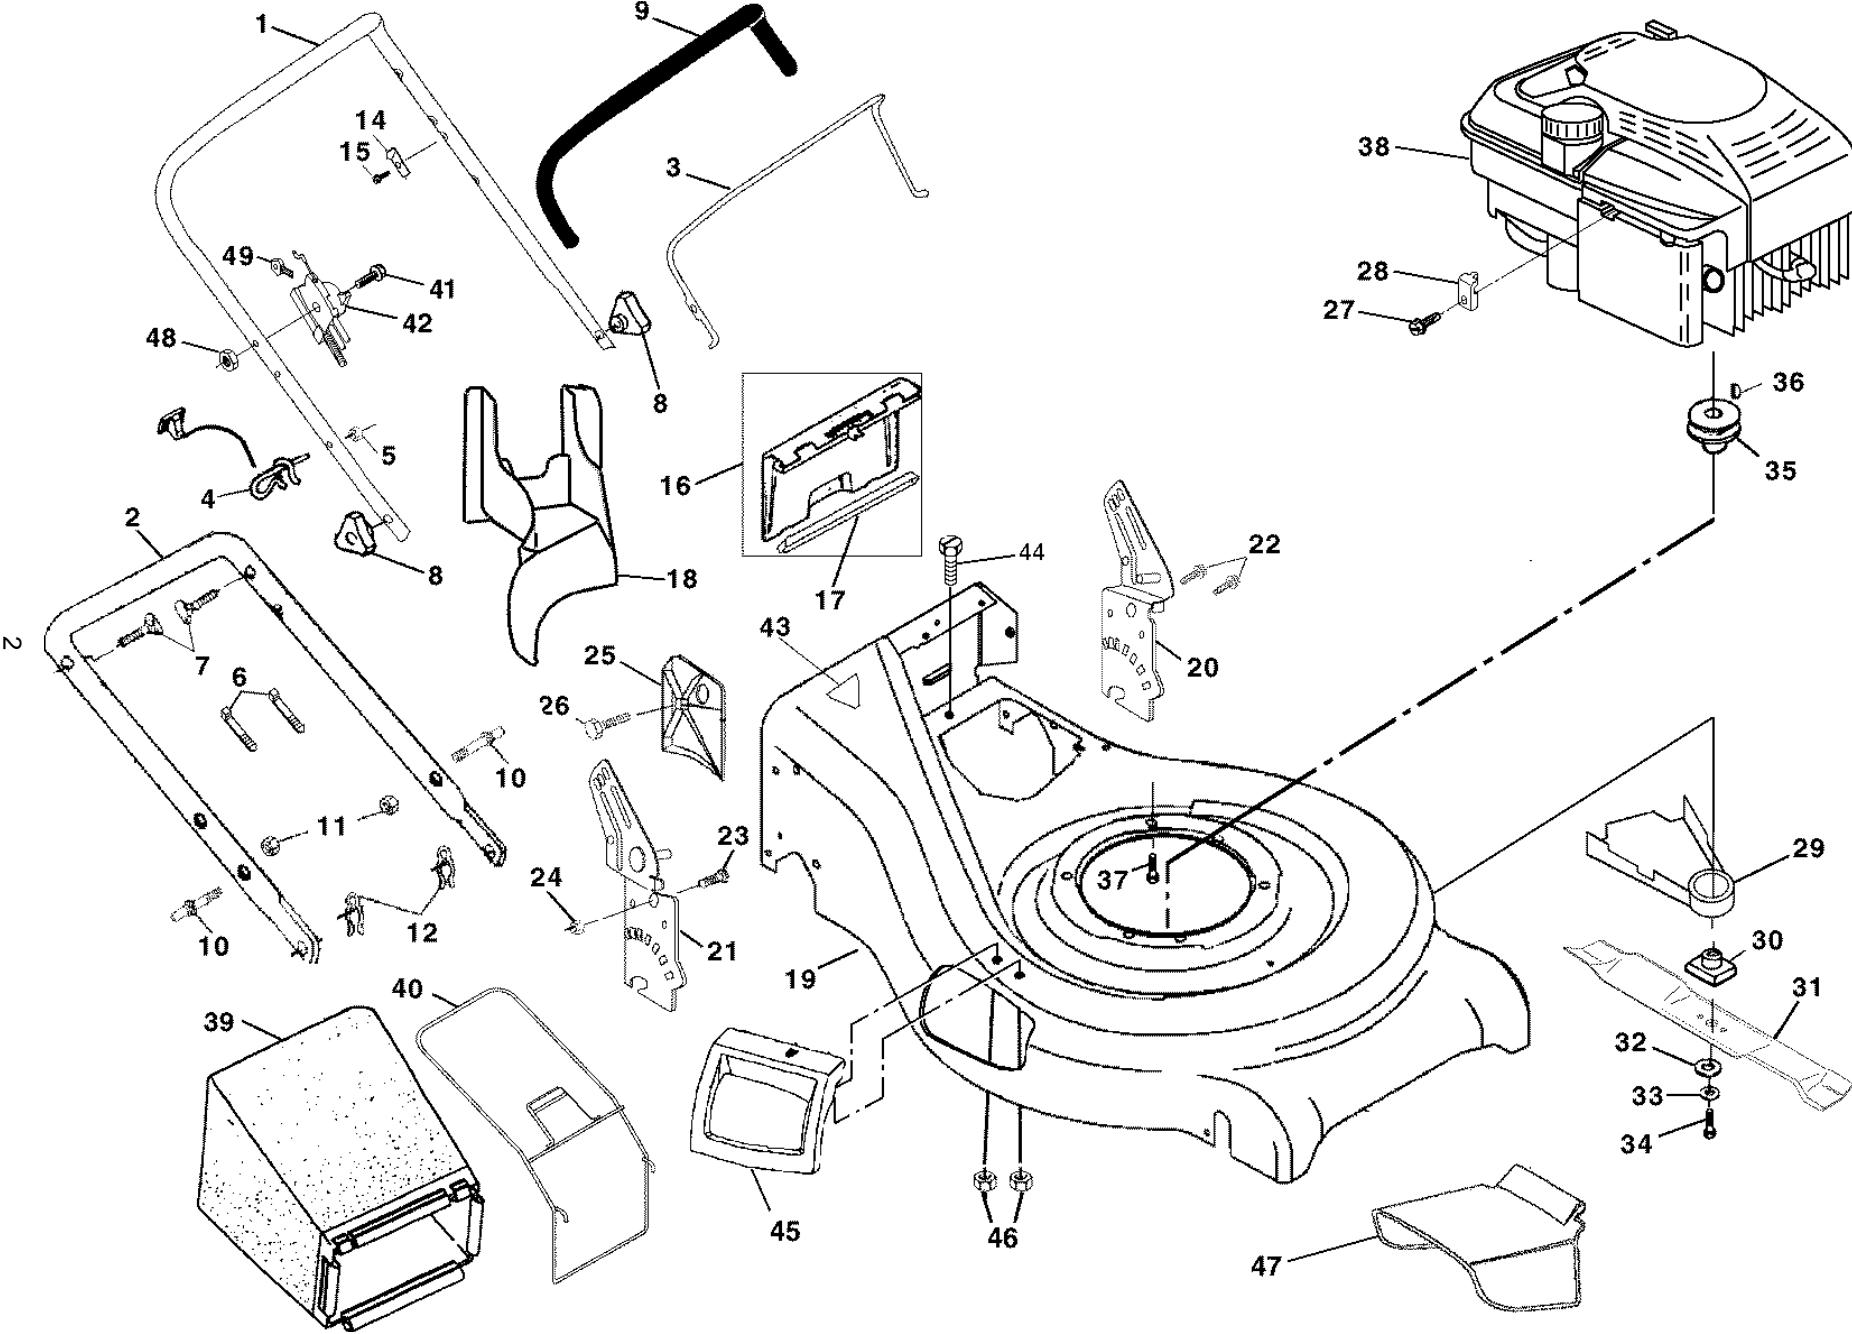

ROTARY LAWN MOWER - - MODEL NUMBER ROYAL 52SE (R52EC) PRODUCT NUMBER 954 17 00-58

KEY NO.	PART NO.	DESCRIPTION
1	532 16 71-63	Handle, Upper Dlx Comf.
2	532 16 45-56	Handle, Lower
3	532 13 10-36	Bail, Cont. Wire Dlx Comf. Blk
4	532 17 95-85	Guide, Rope, Side
5	532 13 20-04	Nut, Hex Lockwasher 1/4-20
6	532 06 64-26	Wire, Tie
7	532 13 19-59	Bolt, Handle 5/16-18 x 1.75
8	532 08 76-92	Knob, Handle
9	532 16 42-65	Grip, Hdl Foam Smooth
10	532 16 15-51	Bolt, Sq. Neck
11	873 99 05-00	Nut, Hex Lockwasher Ins. 5/16-18 UNC
12	532 05 17-93	Cotter, Hairpin
14	532 12 51-62	Bracket, Upstop
15	532 08 38-16	Screw, Hex Washer Head Tapping 10-2
16	532 16 20-85	Kit, Door Rear
17	532 17 98-85	Seal, Door
18	532 18 27-78	Plug, Mulcher
19	532 17 69-37	Kit, Housing
20	532 16 45-48	Handle Bracket Assembly, LH
21	532 16 45-49	Handle Bracket Assembly, RH
22	532 15 00-78	Screw, Hex Wshd
23	532 16 31-83	Bolt, Hex Head 5/16-18 x 5/8
24	532 06 31-24	Nut, Hex Lock Wshr 5/16-18
25	532 16 13-33	Baffle, Side
26	532 16 34-09	Screw 12 x 5/8
27	532 08 38-16	Screw
28	532 11 11-90	Cable Clamp

NOTE: All component dimensions given in U.S. inches.
1 inch = 25.4 mm

ROTARY LAWN MOWER - - MODEL NUMBER ROYAL 52SE (R52EC) PRODUCT NUMBER 954 17 00-58

ROTARY LAWN MOWER - - MODEL NUMBER ROYAL 52SE (R52EC) PRODUCT NUMBER 954 17 00-58

NOTE: All component dimensions given in U.S. inches.
1 inch = 25.4 mm

51

**ROTARY LAWN MOWER - - MODEL NUMBER ROYAL 52SE (R52EC)
PRODUCT NUMBER 954 17 00-58**

KEY NO.	PART NO.	DESCRIPTION
1	532 16 13-34	Bracket, Battery
2	532 75 09-09	Battery
3	817 41 13-12	Screw, Hex Washer Head #13 x .75
4	532 08 63-53	Mounting Clip, Connector
5	532 13 00-24	Charger, Battery