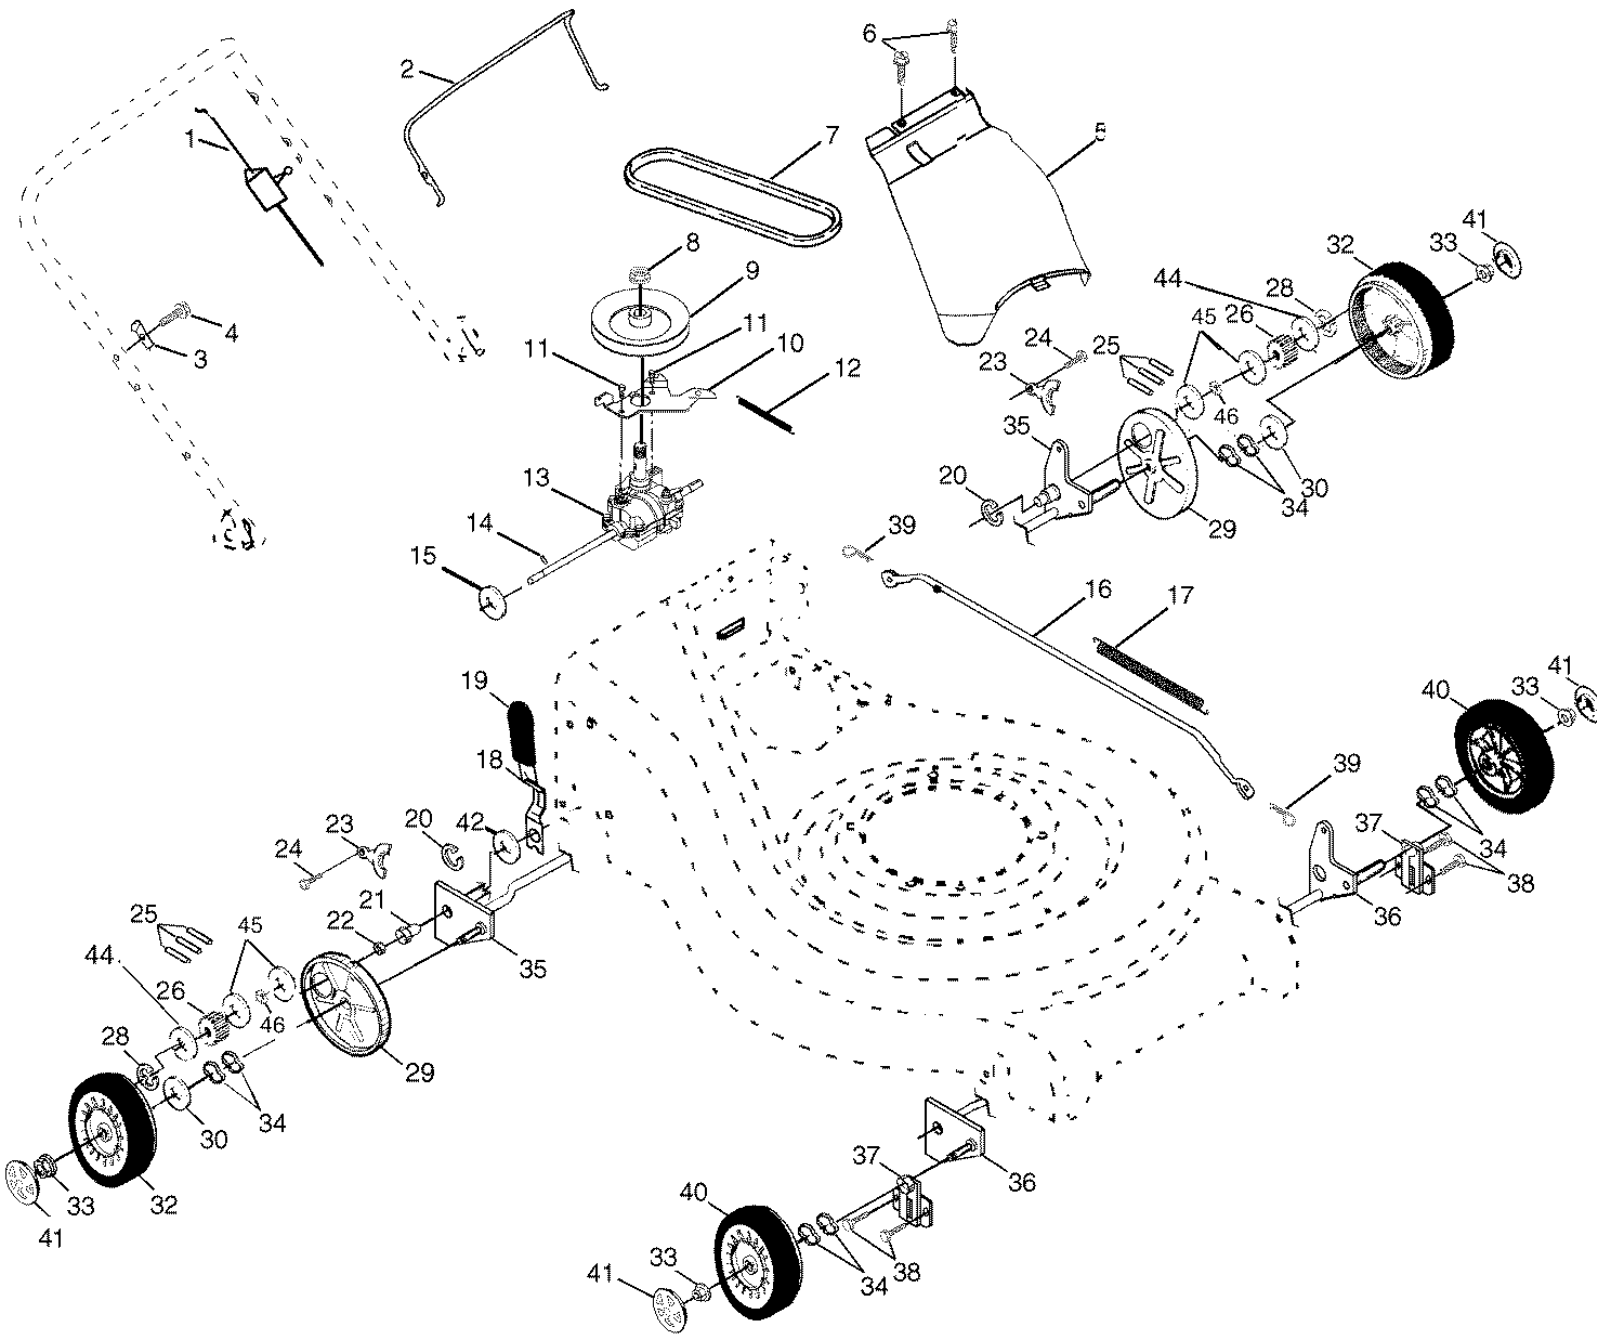

ROTARY LAWN MOWER - - MODEL NUMBER ROYAL 52SE (R52EC) PRODUCT NUMBER 954 17 00-58

KEY NO.	PART NO.	DESCRIPTION
1	532 16 71-63	Handle, Upper Dlx Comf.
2	532 16 45-56	Handle, Lower
3	532 13 10-36	Bail, Cont. Wire Dlx Comf. Blk
4	532 17 95-85	Guide, Rope, Side
5	532 13 20-04	Nut, Hex Lockwasher 1/4-20
6	532 06 64-26	Wire, Tie
7	532 13 19-59	Bolt, Handle 5/16-18 x 1.75
8	532 08 76-92	Knob, Handle
9	532 16 42-65	Grip, Hdl Foam Smooth
10	532 16 15-51	Bolt, Sq. Neck
11	873 99 05-00	Nut, Hex Lockwasher Ins. 5/16-18 UNC
12	532 05 17-93	Cotter, Hairpin
14	532 12 51-62	Bracket, Upstop
15	532 08 38-16	Screw, Hex Washer Head Tapping 10-2
16	532 16 20-85	Kit, Door Rear
17	532 17 98-85	Seal, Door
18	532 18 27-78	Plug, Mulcher
19	532 17 69-37	Kit, Housing
20	532 16 45-48	Handle Bracket Assembly, LH
21	532 16 45-49	Handle Bracket Assembly, RH
22	532 15 00-78	Screw, Hex Wshd
23	532 16 31-83	Bolt, Hex Head 5/16-18 x 5/8
24	532 06 31-24	Nut, Hex Lock Wshr 5/16-18
25	532 16 13-33	Baffle, Side
26	532 16 34-09	Screw 12 x 5/8
27	532 08 38-16	Screw
28	532 11 11-90	Cable Clamp

NOTE: All component dimensions given in U.S. inches.
1 inch = 25.4 mm

ROTARY LAWN MOWER - - MODEL NUMBER ROYAL 52SE (R52EC) PRODUCT NUMBER 954 17 00-58

ROTARY LAWN MOWER - - MODEL NUMBER ROYAL 52SE (R52EC) PRODUCT NUMBER 954 17 00-58

NOTE: All component dimensions given in U.S. inches.
1 inch = 25.4 mm

51

**ROTARY LAWN MOWER - - MODEL NUMBER ROYAL 52SE (R52EC)
PRODUCT NUMBER 954 17 00-58**

KEY NO.	PART NO.	DESCRIPTION
1	532 16 13-34	Bracket, Battery
2	532 75 09-09	Battery
3	817 41 13-12	Screw, Hex Washer Head #13 x .75
4	532 08 63-53	Mounting Clip, Connector
5	532 13 00-24	Charger, Battery