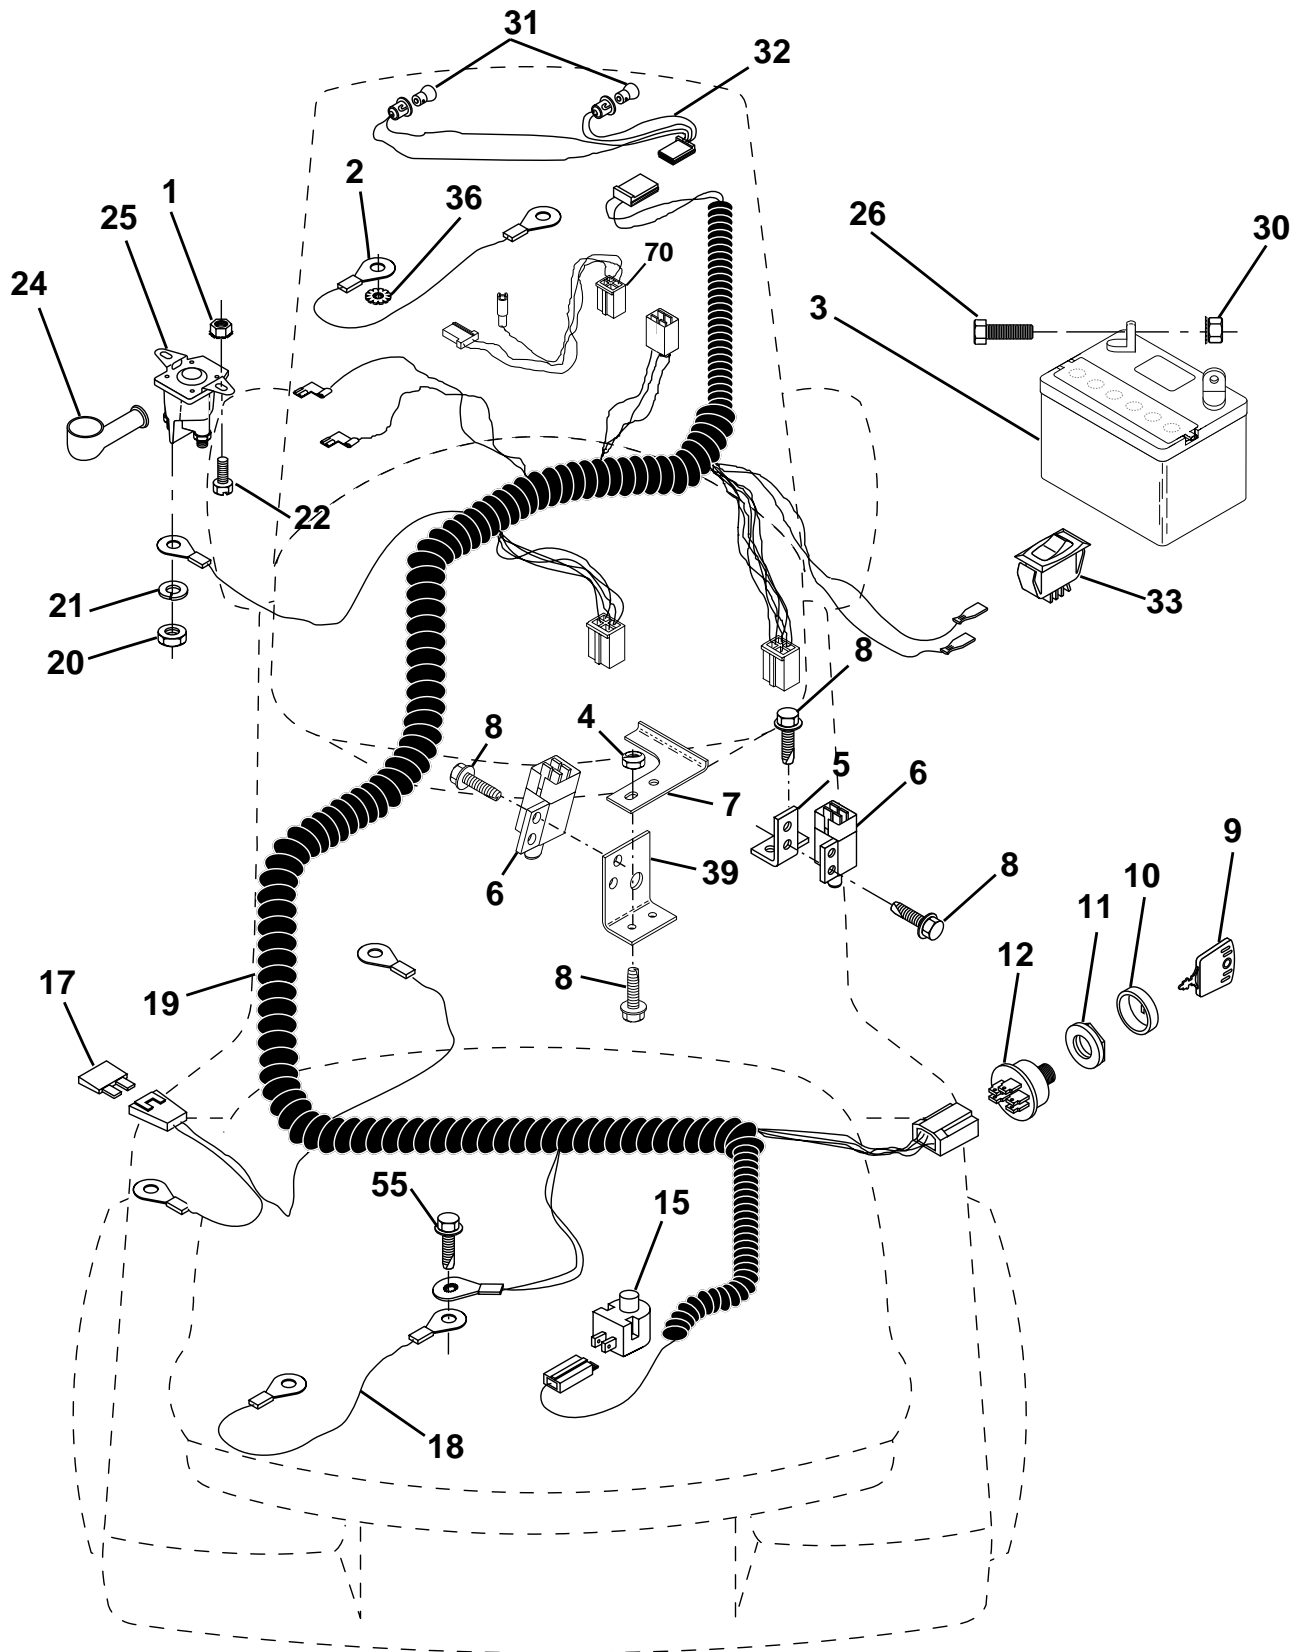

REPAIR PARTS

TRACTOR - - MODEL NO. LRH130 (HA13H36A)

ELECTRICAL

REPAIR PARTS

TRACTOR - - MODEL NO. LRH130 (HA13H36A)

ELECTRICAL

KEY NO.	PART NO.	DESCRIPTION
1	873640400	Nut, Hex, Keps 1/4-20
2	532108423	Assembly, Cable
3	532144924	Battery
4	532069180	Nut Lock #10-24 UNC
5	532108236	Bracket, Switch
6	532109553	Switch, Interlock, 4 Terminal
7	532146374	Keeper Actuator
8	817021008	Screw, Hex Head, Tapping #10-24 x 1/2
9	532140401	Key, Steel Delta
10	532141226	Cover, Ignition Key
11	532140400	Nut, Ignition
12	532163088	Switch, Ignition
15	532121305	Switch, Plunger
17	532166180	Fuse
18	532128353	Assembly, Cable
19	532166144	Harness, Ignition
20	873350400	Nut, Hex, Jam 1/4-20
21	810090400	Washer, Lock 1/4
22	871110408	Bolt, Hex, Fin. 1/4-20 UNC x 1/2 Grade 5
24	532131563	Cover, Terminal
25	532145673	Solenoid
26	874760412	Bolt, Hex Head 1/4-20 UNC x 3/4
30	873510400	Nut, Hex, Keps 1/4-20 UNC
31	532004152	Bulb, Light #1156
32	532169985	Harness, Headlight
33	532110712	Switch, Light
36	811150400	Washer, Lock, Internal Tooth 1/4
39	532141735	Bracket, Switch Clutch
55	817490508	Screw, Thdrol 5/16-18 x 1/2
70	532166658	Harness, Engine

HARDWARE SHOWN LARGER FOR EASIER IDENTIFICATION