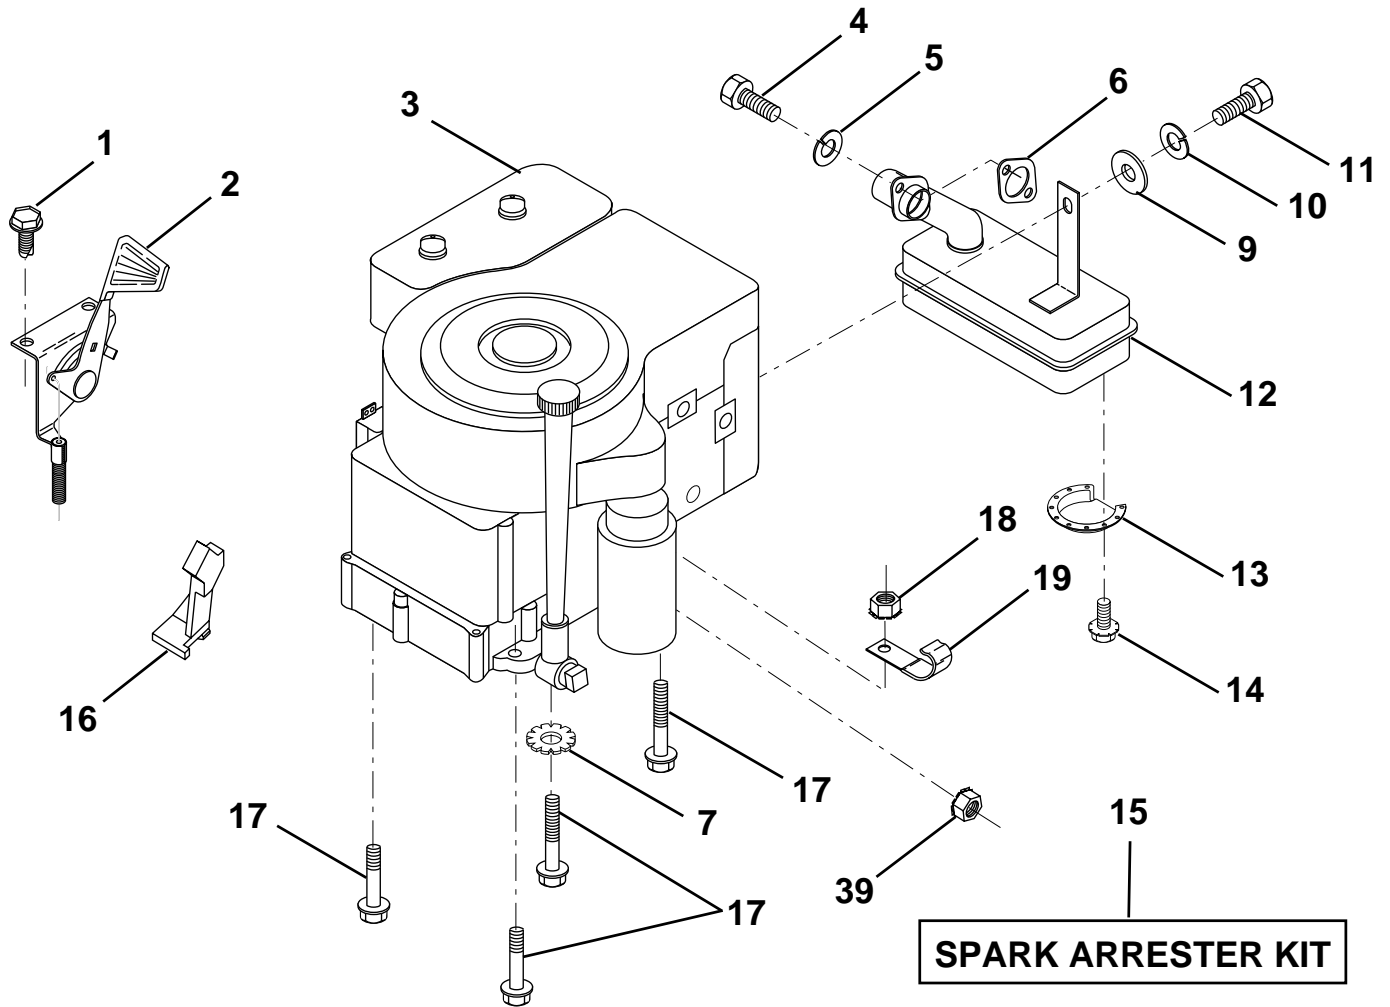

REPAIR PARTS

TRACTOR - - MODEL NO. LRH130 (HA13H36A)

ENGINE

KEY NO.	PART NO.	DESCRIPTION	KEY NO.	PART NO.	DESCRIPTION
1	817720410	Screw, Hex, Thd. Cut 1/4-20 x 5/8	11	-----	Screw (Order from Engine Mfg.)
2	532132752	Control, Throttle	12	532137437	Muffler
3	-----	Engine Briggs Model 28R707 (Order parts from engine manufacturer)	13	532101326	Deflector, Muffler
4	871070512	Screw, Hex. Hd. Cap 5/16-18 x 3/4	14	817030808	Screw, Spiderloc, Hex Hd. #8 x 1/2
5	810040500	Washer, Lock, Heavy Helical Spring 5/16	15	532137180	Arrester, Spark (Optional equipment)
6	532165291	Gasket, Exhaust	16	532127951	Stop, Throttle
7	811050600	Washer, Lock Ext. Tooth 3/8	17	817490624	Screw, Hex Washer Head, Thdrol. 3/8-16 x 1-1/2
9	819101216	Washer 5/16 x 3/4 x 16	18	873510600	Nut, Keps Hex 3/8-16 UNC
10	810040400	Washer, Lock, Heavy Helical Spring 1/4	19	532124996	Clip, Fuel Line
			39	532128861	Nut, Flange 1/4-20

HARDWARE SHOWN LARGER FOR EASIER IDENTIFICATION