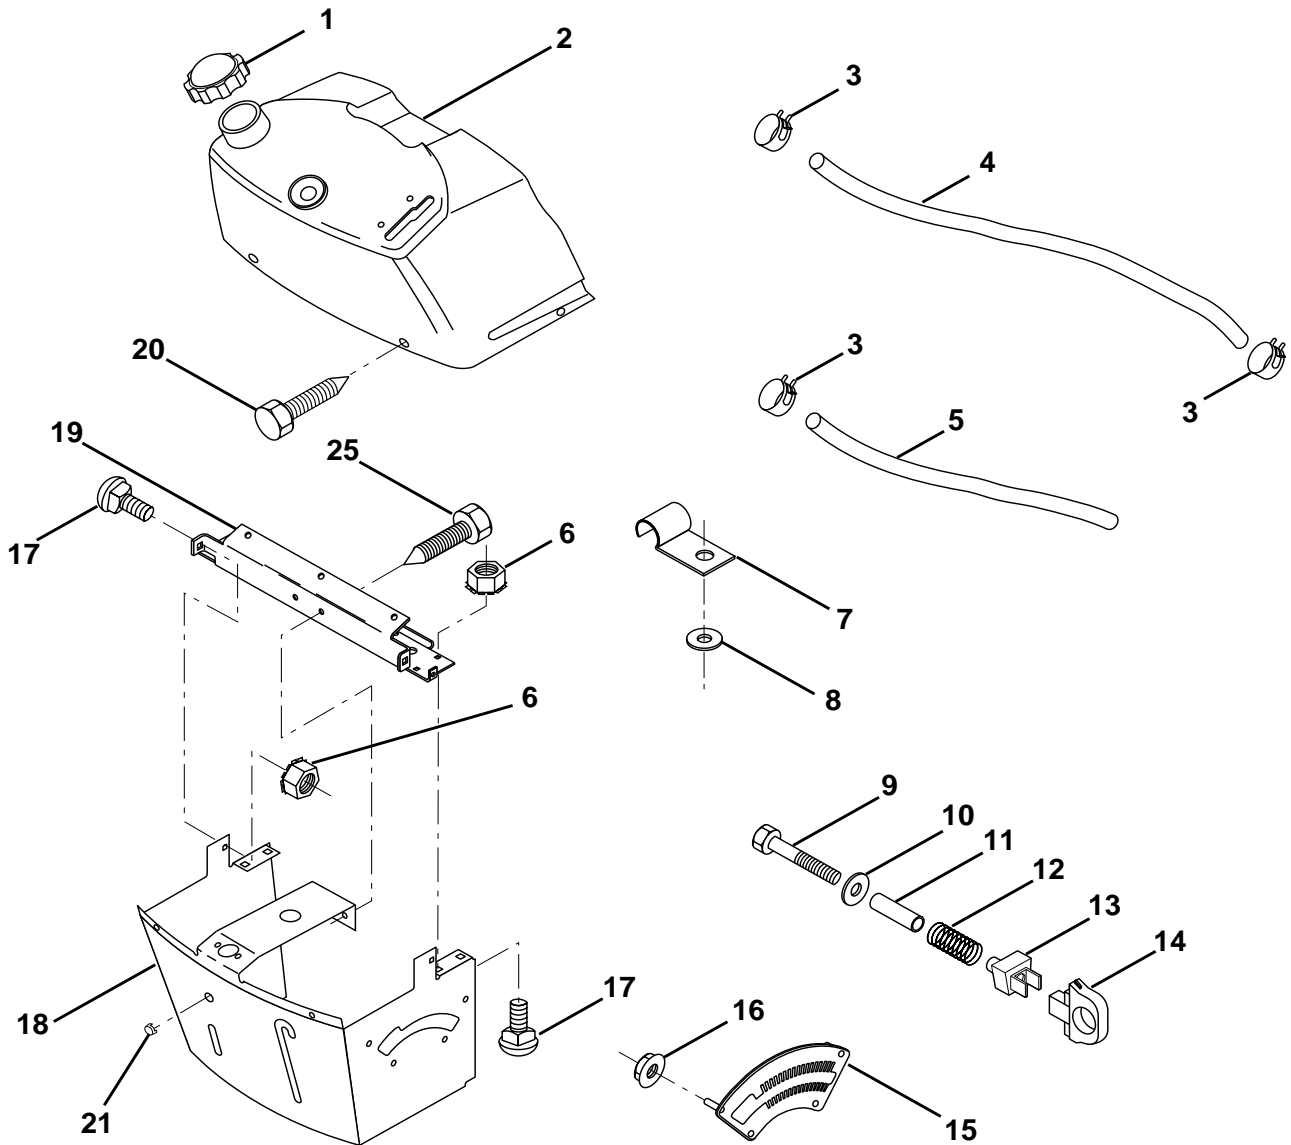

REPAIR PARTS

TRACTOR - - MODEL NO. LRH130 (HA13H36A)

DASH

KEY NO.	PART NO.	DESCRIPTION	KEY NO.	PART NO.	DESCRIPTION
1	532142187	Cap, Fuel	12	532003720	Spring
2	532138395	Assembly, Dash & Fuel Tank	13	532126450	Clip, Height Adjustment
3	532123487	Clamp, Hose	14	532126115	Knob, Height Stop
4	532008544	Line, Fuel	15	532122023	Adjustment, Quadrant Height
5	532008548	Line, Fuel	16	532124346	Nut, Self-Threading 3/16-18
6	873640400	Nut, Hex, Keps 1/4-20	17	872110404	Bolt, Carriage 1/4-20 x 1/2 Gr. 5
7	532124996	Clip, Fuel Line	18	532130745	Support, Assembly Dash
8	819091216	Washer 9/32 x 3/4 x 16 Ga.	19	532134744	Brace, Cross
9	874760428	Bolt, Hex, Fin 1/4-20 x 1-3/4	20	817060408	Screw, Self-Tapping 1/4-20 x 1/2
10	819091413	Washer 11/32 x 11/16 x 16 Ga.	21	532134014	Plug, Dome, Black
11	532121249	Spacer, Split	25	817720410	Screw Hex Thd Cut 1/4-20 x 5/8

HARDWARE SHOWN LARGER FOR EASIER IDENTIFICATION