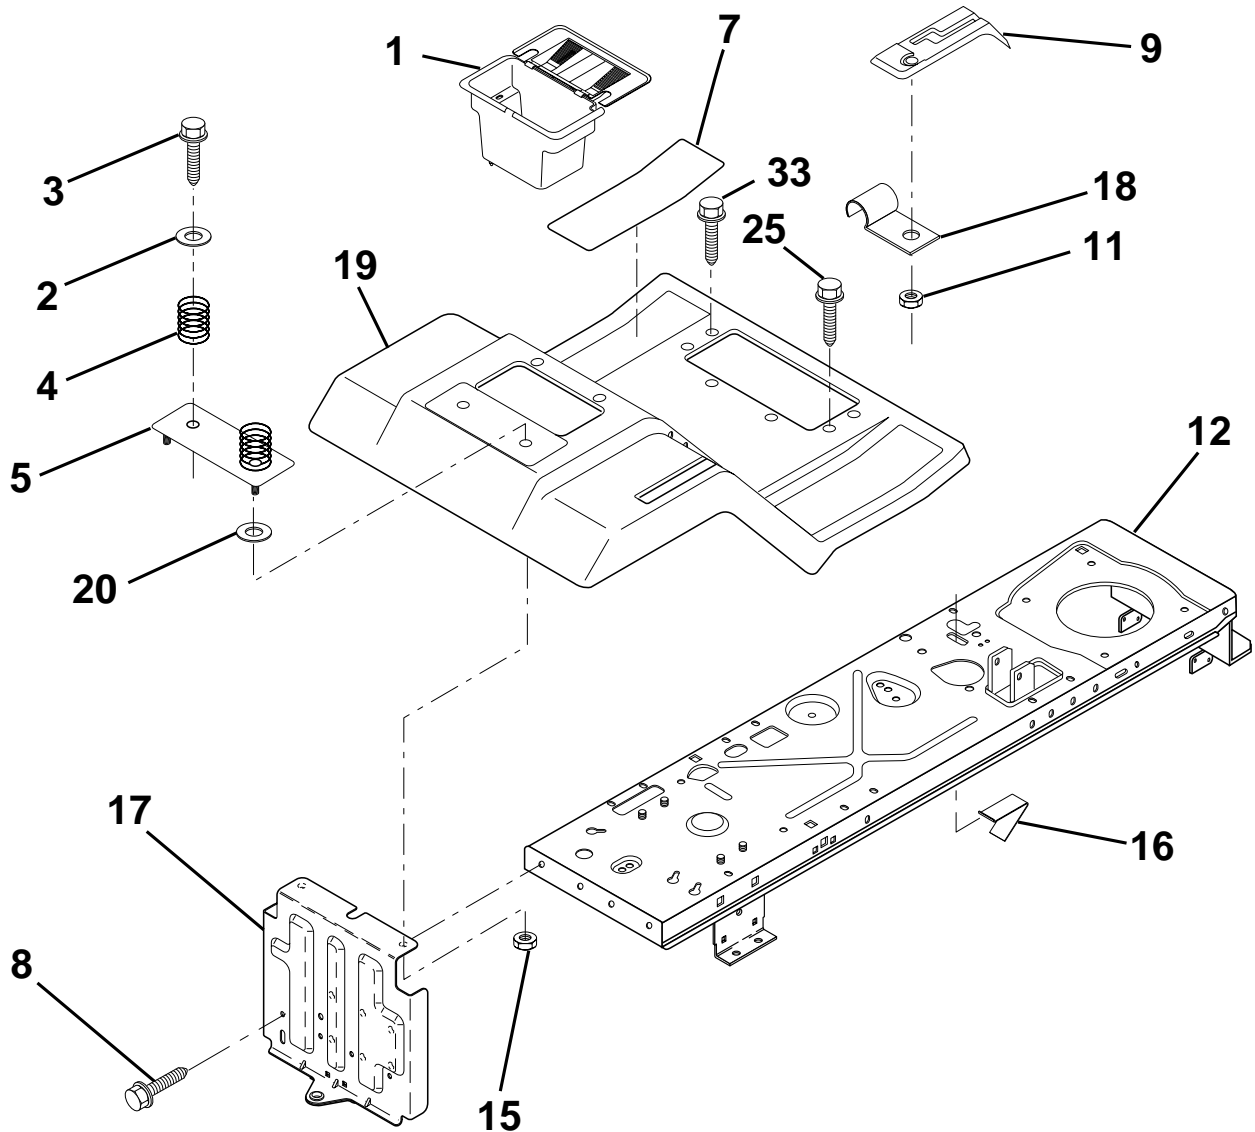

REPAIR PARTS

TRACTOR - - MODEL NO. LRH130 (HA13H36A)

FENDER/CHASSIS

KEY NO.	PART NO.	DESCRIPTION	KEY NO.	PART NO.	DESCRIPTION
1	532156417	Case, Battery	12	532145190	Assembly, Frame
2	819132012	Washer 13/32 x 1-1/4 x 12 Ga.	15	873640400	Nut, Keps 1/4-20 UNC
3	817490612	Screw, Hex Wsh. Thrdrol 3/8-16 x 3/4	16	532141736	Switch, Actuator
4	532124181	Spring, Compression, Seat	17	532140782	Drawbar
5	532125142	Plate, Asm. Battery	18	532126470	Clip, Insulated
7	532126700	Pad, Footrest	19	532141393	Fender/Footrest
8	817060512	Screw 5/16-18 x 3/4	20	819091413	Washer 9/32 x 7/8 x 13 Ga.
9	532166614	Console, Shift Control	25	817060514	Screw Tapping 5/16-18 UNC
11	532124346	Nut, Self-Threading, Wsher Hd 3/16	33	817190516	Screw, Hex. S.T. 5/16-18 UNC x 1

HARDWARE SHOWN LARGER FOR EASIER IDENTIFICATION