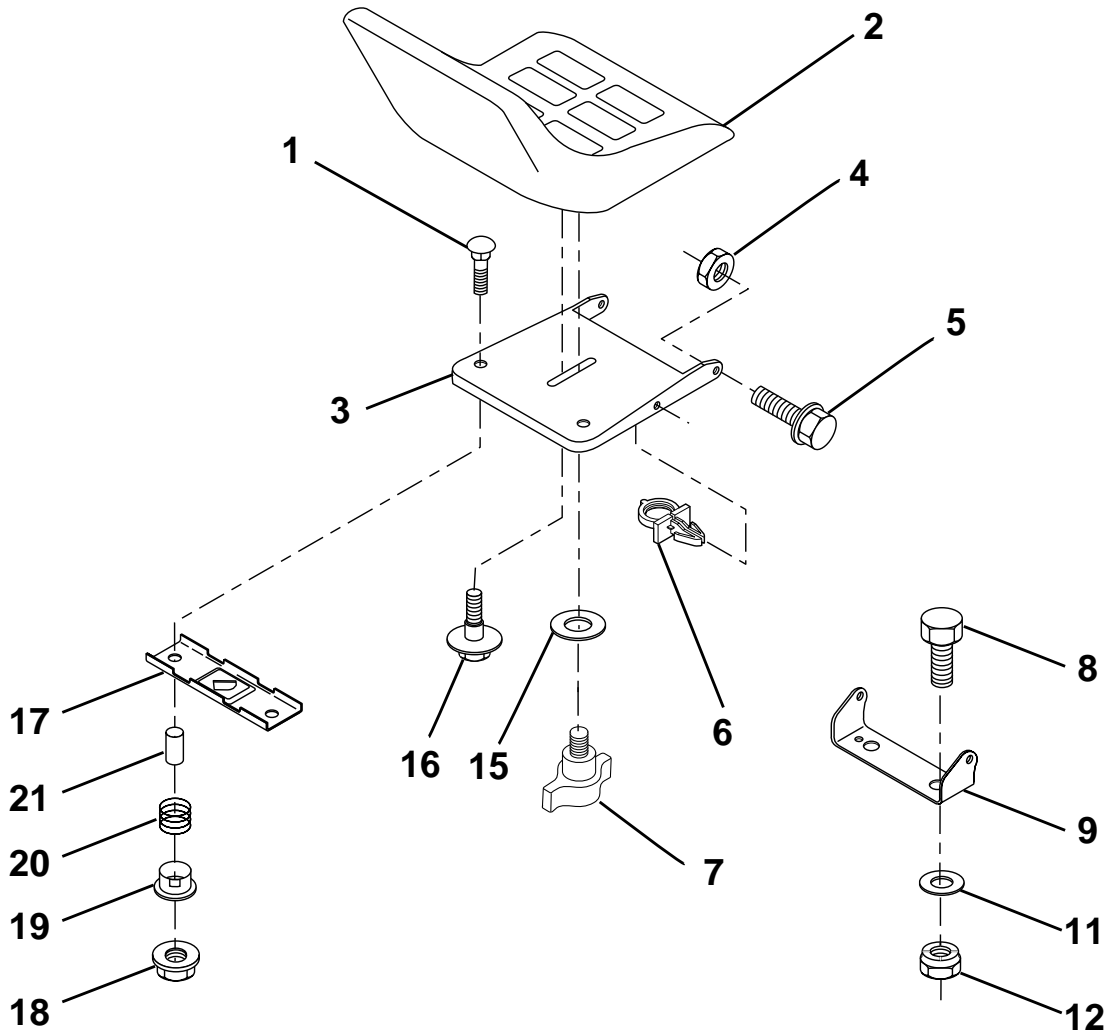

REPAIR PARTS

TRACTOR - - MODEL NO. LRH130 (HA13H36A)

SEAT

KEY NO.	PART NO.	DESCRIPTION	KEY NO.	PART NO.	DESCRIPTION
1	872050412	Bolt, Carriage 1/4-20 x 1-1/2	11	819133210	Washer 12/32 x 2 x 10 Ga.
2	532140838	Seat	12	873800600	Nut, Lock Hex w/Wsh 3/8-16
3	532155925	Pan, Seat	15	819171912	Washer, 17/32 x 1-3/16 x 12 Ga.
4	873800500	Nut, Lock, Hex. w/Ins. 5/16-18	16	532127018	Bolt, Shoulder
5	532153236	Bolt, Shoulder 5/16-18 UNC	17	532121246	Bracket, Switch Mounting
6	532145006	Clip, Push-in, Hinged	18	532123976	Nut, Lock, Hex. Large Flange
7	532166369	Knob, Seat	19	532121248	Bushing, Snap
8	874760616	Bolt, Fin. Hex. 3/8-16 UNC x 1	20	532121250	Spring, Compression
9	532140551	Bracket, Pivot Seat	21	532134300	Spacer, Split 28 Id. x .88 Lg.

HARDWARE SHOWN LARGER FOR EASIER IDENTIFICATION