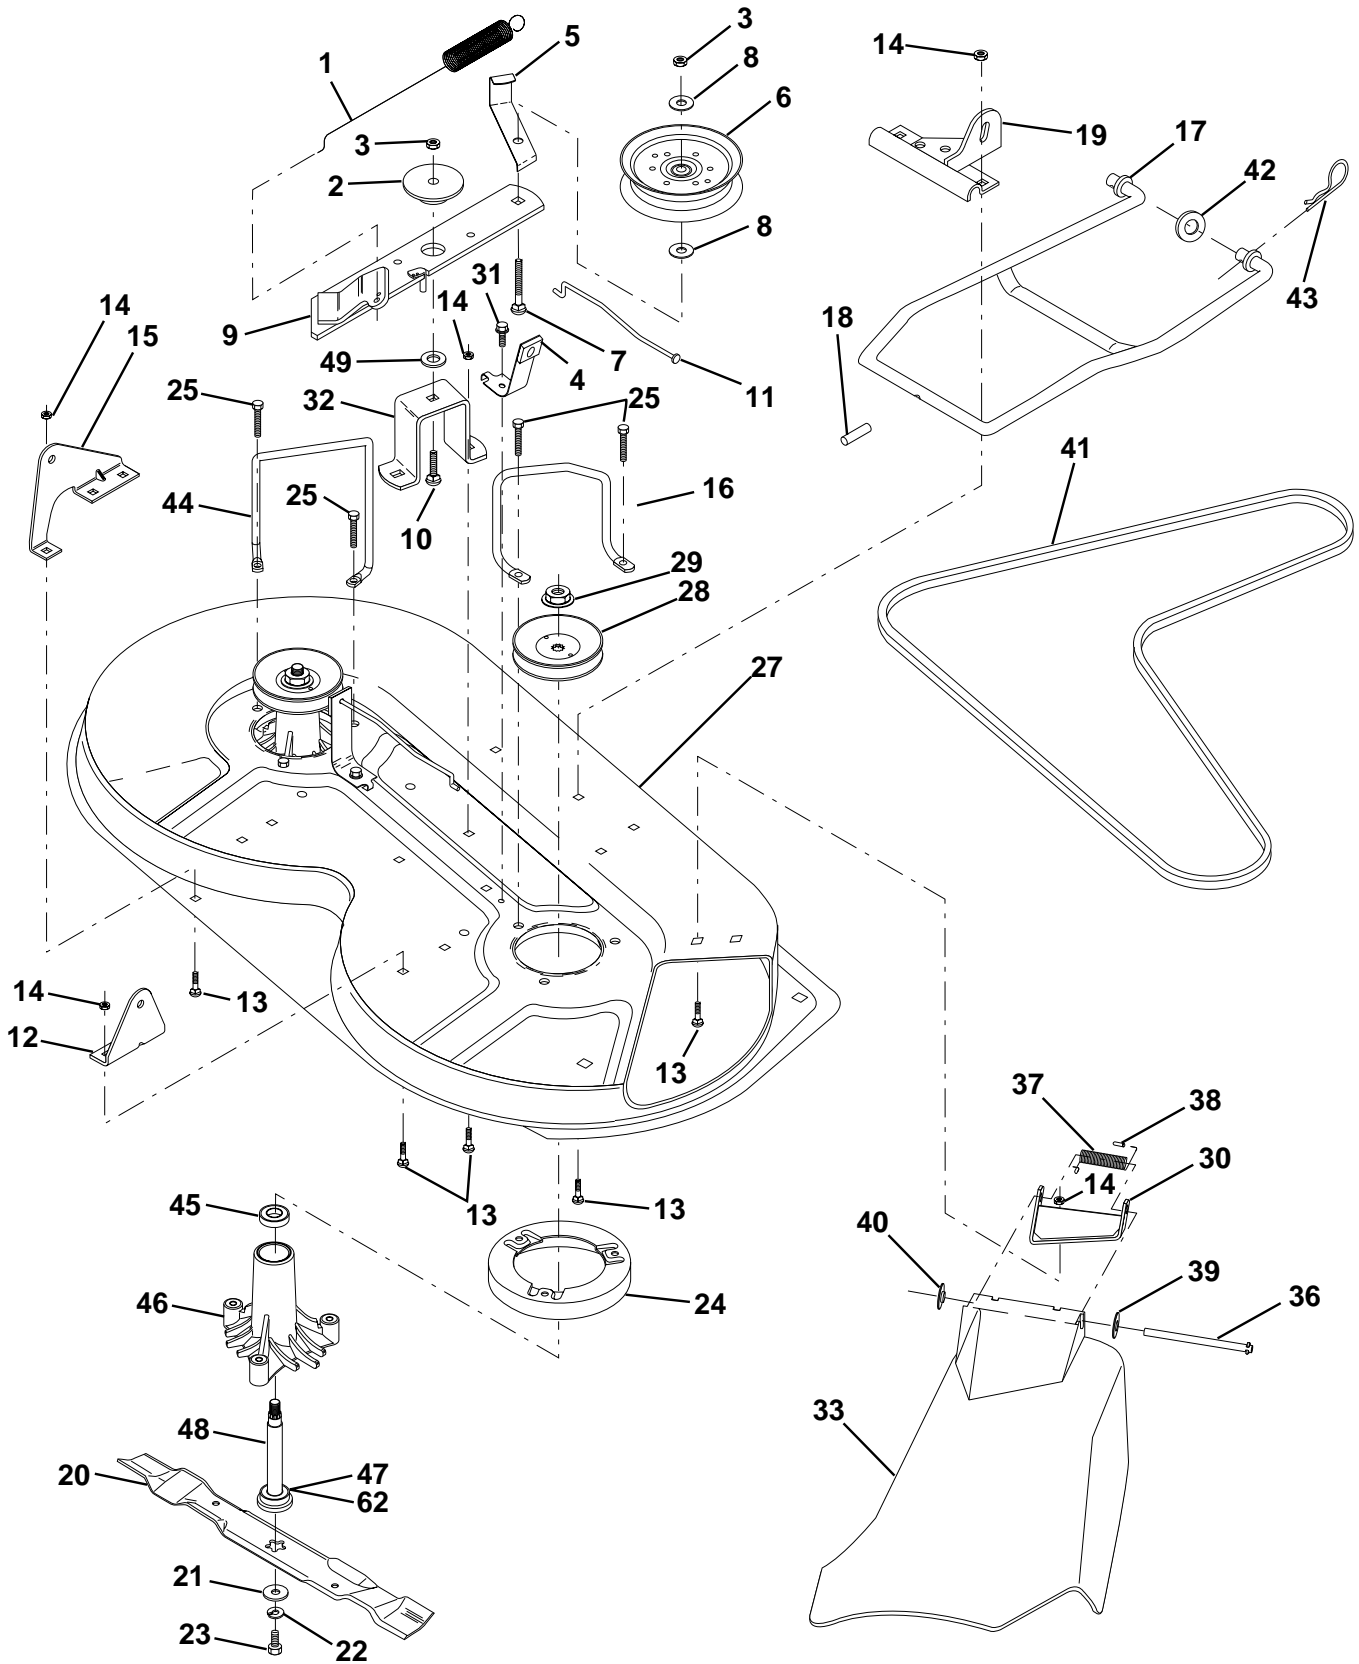

REPAIR PARTS

TRACTOR - - MODEL NO. LRH130 (HA13H36A)

MOWER DECK

REPAIR PARTS

TRACTOR - - MODEL NO. LRH130 (HA13H36A)

MOWER DECK

KEY NO.	PART NO.	DESCRIPTION
1	532140064	Spring, Mower Clutch
2	532165723	Spacer, Retainer
3	873680600	Nut, Crownlock 3/8-16
4	532130840	Brake Asm.
5	532131251	Guide, Belt Idler
6	532121316	Pulley, Flat Idler
7	872110616	Bolt, Carr. 3/8-16 x 1-3/4 Gr. 5
8	819131410	Washer 13/21 x 7/8 x 10 Ga.
9	532127744	Arm Asm., Idler Mower
10	872140610	Bolt, Carriage 3/8-16 x 1-1/4
11	532130841	Rod, Brake
12	532127356	Bracket, Lift R. H. Rear
13	872140506	Bolt, Carriage 5/16-18 x 3/4
14	873680500	Nut, Crownlock 5/16-18
15	532127357	Bracket, Lift L. H. Rear
16	532153298	Keeper, R. H.
17	532128508	Link, Asm. Mower Stabilizer
18	532128511	Pin, Drive
19	532127380	Bracket, Asm. Front
20	532138496	Blade Hi Lift
21	532140296	Washer, Hard
22	810030600	Washer, Lock 3/8
23	532850857	Bolt 3/8-24 x 1-1/4 Gr. 8
24	532140329	Stripper
25	532157722	Screw Thd Rolling Washer Head
27	532156600	Deck Assembly
28	532153531	Pulley, Mandrel
29	532137266	Nut, Flangelock 9/16
30	532136631	Bracket, Asm. Deflector
31	817490508	Screw, Hex Wsh. Thdrol. 5/16-18 x 1/2
32	532122051	Arm, Support Idler Mower
33	532131560	Deflector
36	532121980	Rod, Hinge
37	532123713	Spring, Torsion Deflector
38	532105304	Cap, Sleeve
39	819111016	Washer 11/32 x 5/8 x 16 Ga.
40	532110452	Pushnut
41	532131264	V-Belt
42	819171616	Washer 11/32 x 5/8 16 Ga.
43	532163552	Retainer, Spring
44	532140608	Keeper, L. H.
45	532110485	Bearing
46	532128774	Housing Mandrel Vented
47	532129895	Bearing
48	532137645	Shaft, Mandrel (Includes Key # 47)
49	532133943	Washer Hardened
62	532153390	Washer, Felt
--	532130794	Mandrel Asm. (Includes Key No.'s 22-23, 26, 29 and 45-48)
--	532156866	Deck, Mower Complete

HARDWARE SHOWN LARGER FOR EASIER IDENTIFICATION