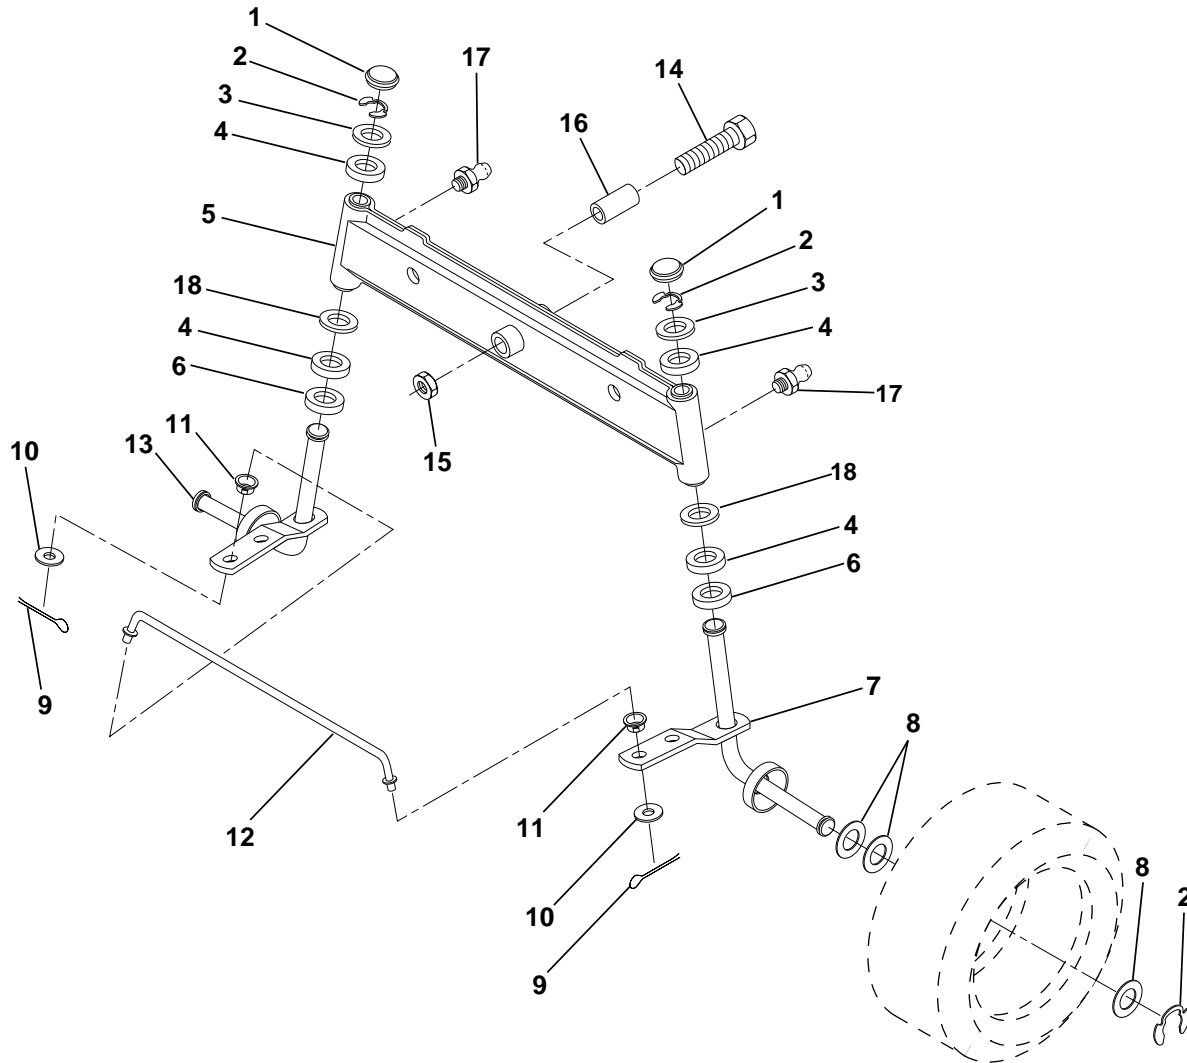

REPAIR PARTS

TRACTOR - - MODEL NO. LRH130 (HA13H36A)

FRONT AXLE

KEY NO.	PART NO.	DESCRIPTION	KEY NO.	PART NO.	DESCRIPTION
1	532121232	Cap, Spindle	10	819131316	Washer 13/32 x 13/16 x 16 Ga.
2	812000029	Ring, Clip	11	532126847	Bushing
3	532121748	Washer 25/32 x 1-5/8 x 16 Ga.	12	532130465	Rod, Tie
4	532124937	Nyliner	13	532161827	Spindle, L.H. Asm.
5	532142033	Axle, Front	14	874011056	Bolt Hex 5/1-11 x 3-1/2
6	532124931	Bearing, Thrust	15	873901000	Nut, Lock Flange 5/8-11
7	532161826	Spindle, R.H. Asm.	16	532110438	Spacer Bearing Axle
8	532121749	Washer 25/32 x 1-1/4 x 16 Ga.	17	532124836	Fitting Grease
9	876020412	Pin, Cotter 1/8 x 3/4	18	819272016	Washer 27/32 x 1-1/4 x 16 Ga.

HARDWARE SHOWN LARGER FOR EASIER IDENTIFICATION