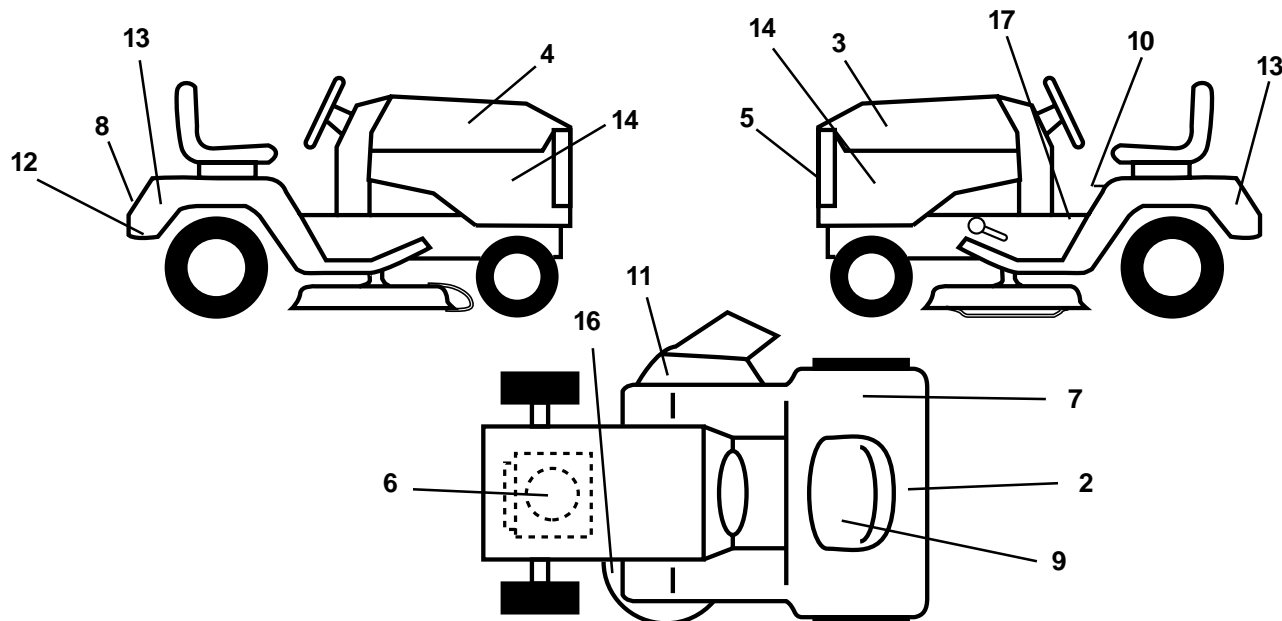

REPAIR PARTS

TRACTOR - - MODEL NO. LRH130 (HA13H36A)

DECALS

KEY NO.	PART NO.	DESCRIPTION	KEY NO.	PART NO.	DESCRIPTION
2	532168869	Decal, Tick Mark	11	532145494	Decal, Cutoffinger
3	532155861	Decal, Hood, L. H.	12	532141484	Decal, Drawbwr Cntrl
4	532155860	Decal, Hood, R. H.	13	532155862	Decal Fender Automatic Husq.
5	532150616	Decal, Logo, Grill	14	532159713	Decal Panel Side B&S Husq.
6	532165363	Decal, Engine	16	532136830	Decal, V-Belt Sch.
7	532124433	Decal, DBA	17	532156874	Decal, Oper. Inst.
8	532150617	Decal, Logo, Fender	--	532138311	Decal, Height, Adjust
9	532145005	Decal, Battery Danger/Poison	--	532146968	Manual, Operator's (Eng)
10	532157002	Decal, Fender Danger Eng.