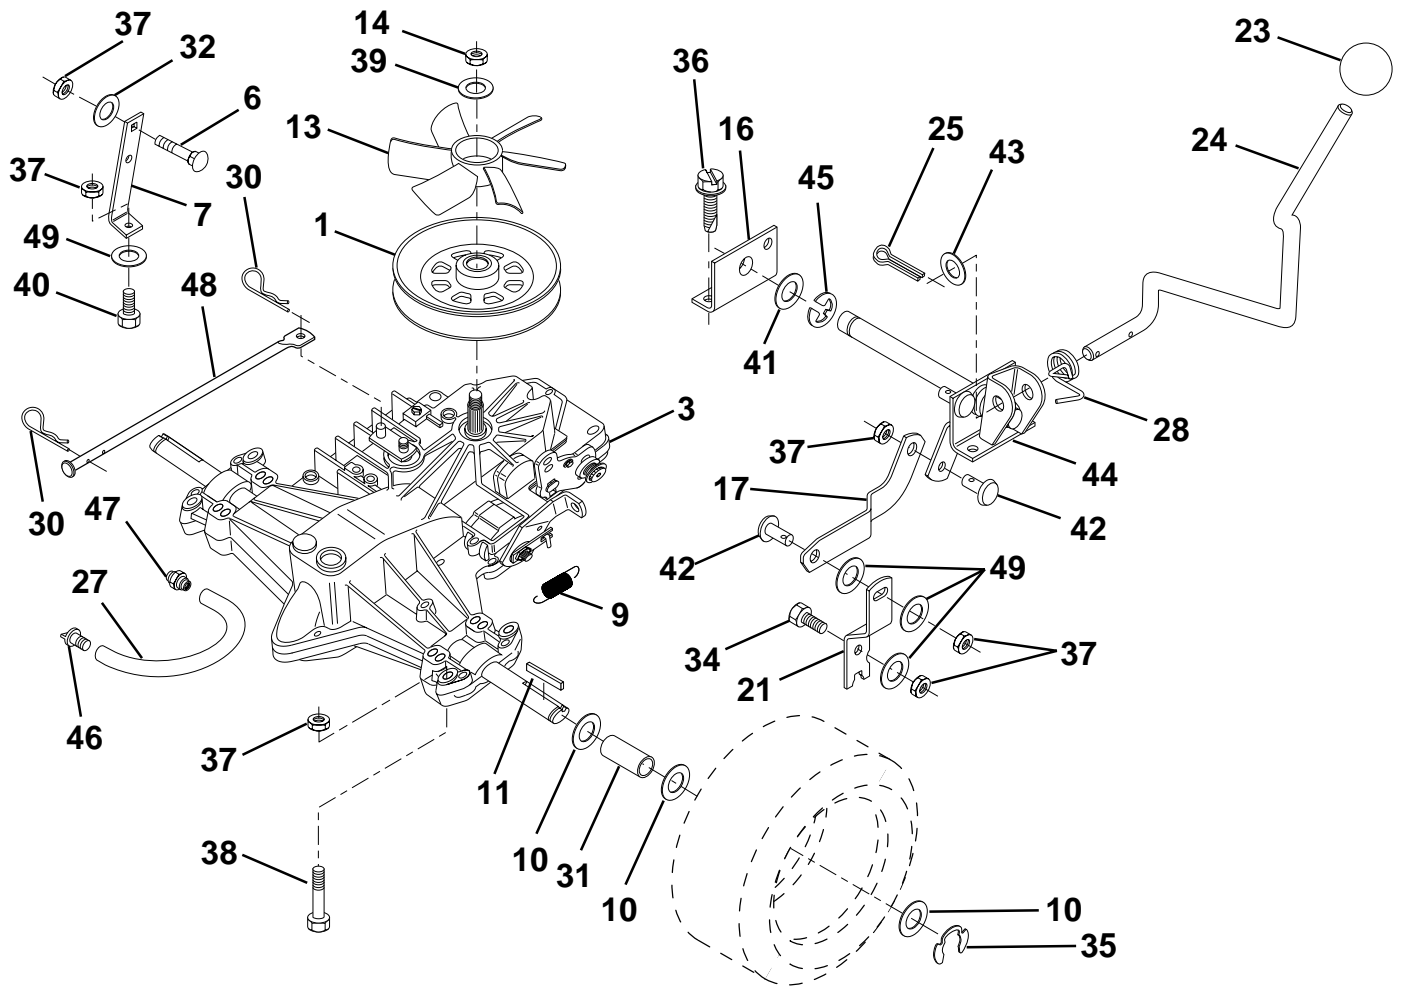

REPAIR PARTS

TRACTOR - - MODEL NO. LRH130 (HA13H36A)

TRANSAXLE

KEY NO.	PART NO.	DESCRIPTION	KEY NO.	PART NO.	DESCRIPTION
1	532140779	Pulley, V-Groove	28	532140772	Spring, Torsion
3	532140607	Transaxle, Hydro 0319-0500 (Order parts from transaxle manufacturer)	30	532124788	Retainer, Spring
6	872140506	Bolt, Carriage	31	532121199	Spacer
7	532140774	Strap, Torque	32	819111116	Washer 11/32 x 11/16 x 16
9	532146682	Spring, Brake	34	874760516	Bolt, Rdhd 5/16-18 x 1
10	532121749	Washer 25/32 x 1-1/4 x 16 Gauge	35	812000001	E-Ring
11	532123583	Key, Square	36	817720408	Screw, Thd. Cut 1/4-20 x 1/2
13	532140778	Fan, Transaxle, Hydro	37	873800500	Nut
14	873750800	Nut, Lock 1/2-20	38	874490540	Bolt, Hex Flghd 5/16-18
16	532140763	Support, Shift Handle	39	819171912	Washer
17	532140767	Link, Shift	40	874760524	Bolt
21	532140773	Lever, Shift	41	819212013	Washer 21/32 x 1-1/4 x 13 Gauge
23	532121274	Knob, Shifter	42	532140769	Pin, Pivot
24	532140765	Rod, Shifter	43	819171216	Washer
25	876020416	Pin, Cotter	44	532156047	Pivot Shaft Assembly
27	532142564	Hose, Vent	45	812000002	E-Ring
			46	-----	Cap, Vent Hose
			47	-----	Nipple, Vent Hose
			48	532140912	Actuator, Bypass, Hydro
			49	819111216	Washer

HARDWARE SHOWN LARGER FOR EASIER IDENTIFICATION