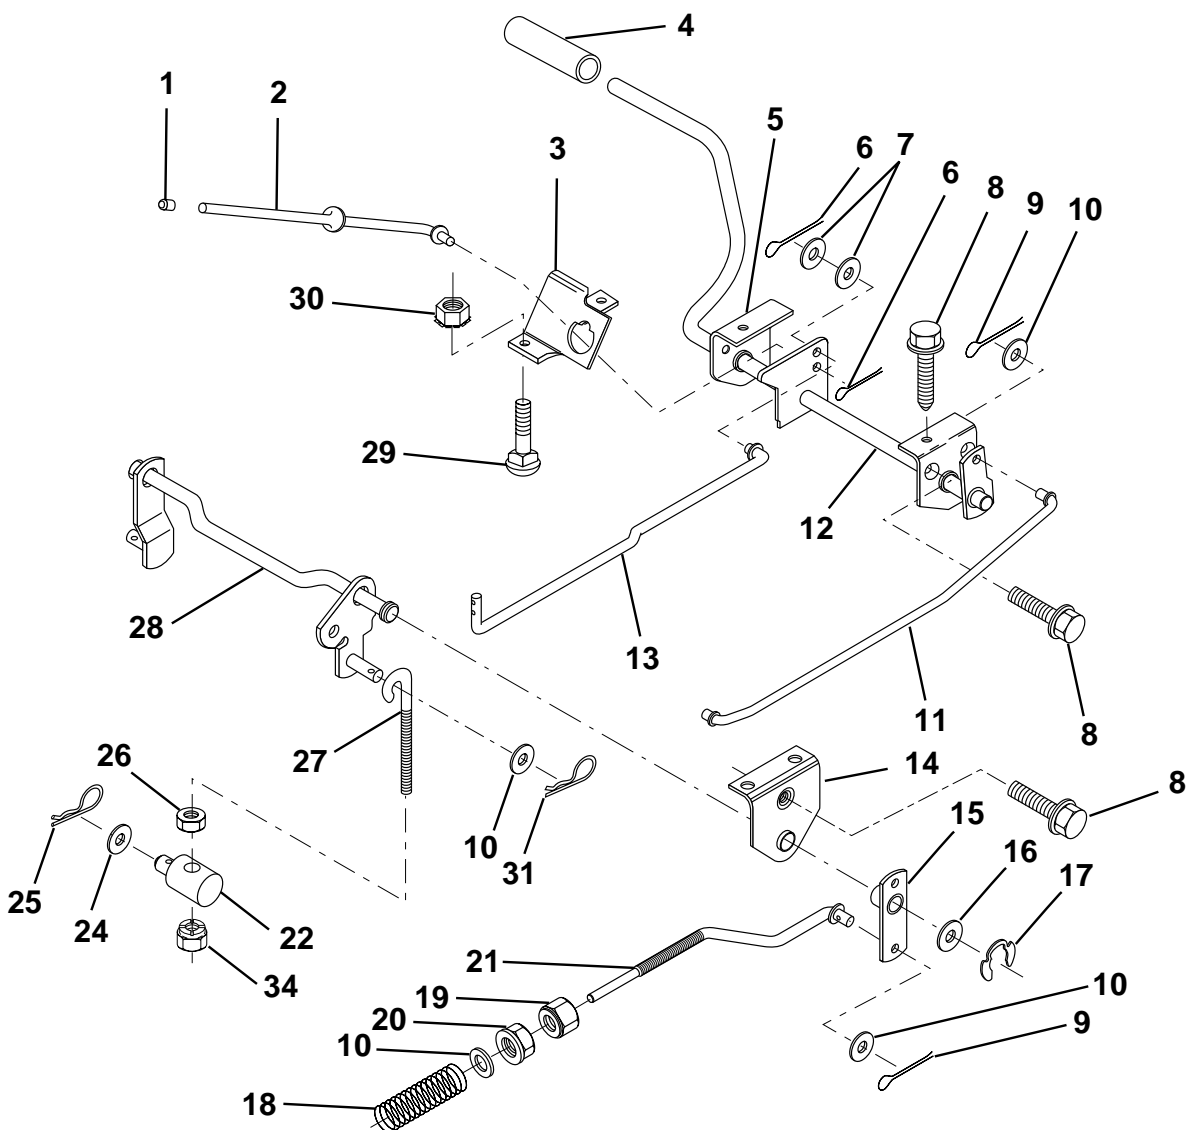

REPAIR PARTS

TRACTOR - - MODEL NO. LRH130 (HA13H36A)

BRAKE / REAR MOWER LIFT ASSEMBLY

KEY NO.	PART NO.	DESCRIPTION	KEY NO.	PART NO.	DESCRIPTION
1	532071673	Cap, Plunger	16	819251816	Washer 25/32 x 1-1/8 x 16 Ga.
2	532123436	Rod, Parking Brake	17	812000034	Ring, Klip
3	532123437	Bracket, Parking Brake	18	532151332	Spring, Brake Rod
4	532008156	Cover, Pedal	19	873350600	Nut, Hex, Jam 3/8-16 UNC
5	532122504	Bracket, Clutch/Brake Pedal, L.H.	20	873800600	Nut Lock Hex w/Ins. 3/18-16 UNC
6	876020312	Pin, Cotter 3/32 x 3/4	21	532144413	Rod, Brake
7	819131016	Washer 13/32 x 5/8 x 16 Ga.	22	532144585	Trunnion, Lift
8	817490508	Screw, Hex. Thdrol. 5/16-18 x 1/2	24	819132012	Washer 13/32 x 1-1/4 x 12 Ga.
9	876020412	Pin, Cotter 1/8 x 3/4	25	532124961	Retainer, Spring
10	819131316	Washer 13/32 x 13/16 x 16 Ga.	26	873930600	Nut, Centerlock 3/8-16 UNC
11	532123543	Rod, Brake, Front	27	532127369	Link, Threaded
12	532139933	Assembly, Clutch/Brake	28	532140776	Assembly, Rear Mower Lift
13	532123394	Rod, Clutch	29	872110506	Bolt, Carriage 5/16-18 UNC x 3/4
14	532121978	Bracket, Lift Shaft	30	873510500	Nut, Keps 5/16-16 UNC
15	532133332	Assembly, Brake Pivot Arm	31	532124660	Retainer, Spring, Zinc
			34	873680600	Nut, Crownlock 3/16-18

HARDWARE SHOWN LARGER FOR EASIER IDENTIFICATION