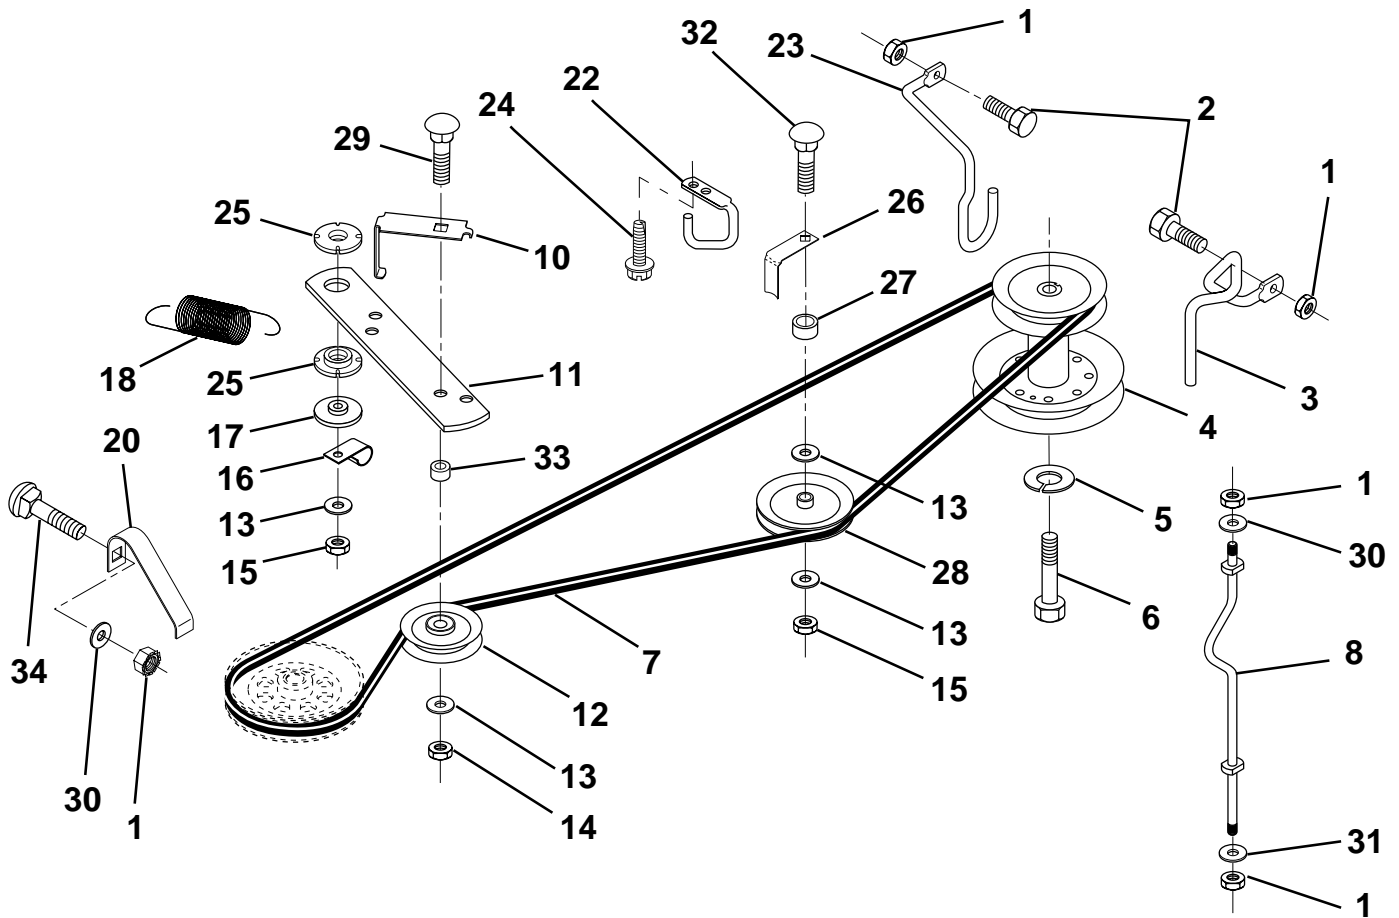

REPAIR PARTS

TRACTOR - - MODEL NO. LRH130 (HA13H36A)

GROUND DRIVE

KEY NO.	PART NO.	DESCRIPTION	KEY NO.	PART NO.	DESCRIPTION
1	873800500	Nut, Lock, Hex. w/Ins. 5/16-18	17	532150932	Spacer, Retainer
2	874760512	Bolt, Hex. Hd 5/16-18 x 3/4	18	532131459	Spring, Extension
3	532141297	Keeper, Belt, Mower Drive, R. H.	20	532140909	Keeper, Belt, L.H.
4	532138029	Pulley, Engine	22	532123404	Keeper, Belt, Frame, Ground Drive
5	810040700	Washer, Lock 7/16	23	532140916	Keeper, Belt, Front, L. H.
6	871170744	Bolt, Hex., 7/16-20 Gr.5	24	817720408	Screw, Thd. Cut 1/4-20 x 1/2
7	532140910	Traction, V-Belt Drive	25	532150935	Bushing, Nylon
8	532140785	Keeper, Belt, R.H. Hydro	26	532140913	Keeper, Belt
10	532140780	Keeper, Belt, Ground Drive, Idler	27	532140914	Spacer
11	532150926	Arm, Ground Drive Clutch	28	532139123	Pulley, V-Idler
12	532123674	Idler, Flat	29	872140618	Bolt, Carr. 3/8-16 UNC x 2-1/4
13	819131316	Washer 13/32 x 13/16 x 16 Ga.	30	819111116	Washer
14	873930600	Nut, Centerlock 3/8-16 UNC	31	819111216	Washer
15	873680600	Nut, Lock, Hex. w/Wsh 3/8-16	32	872140620	Bolt, Carriage
16	532126471	Clip, Insulated	33	532000160	Sleeve, Pivot
			34	872140506	Bolt, Carriage

HARDWARE SHOWN LARGER FOR EASIER IDENTIFICATION