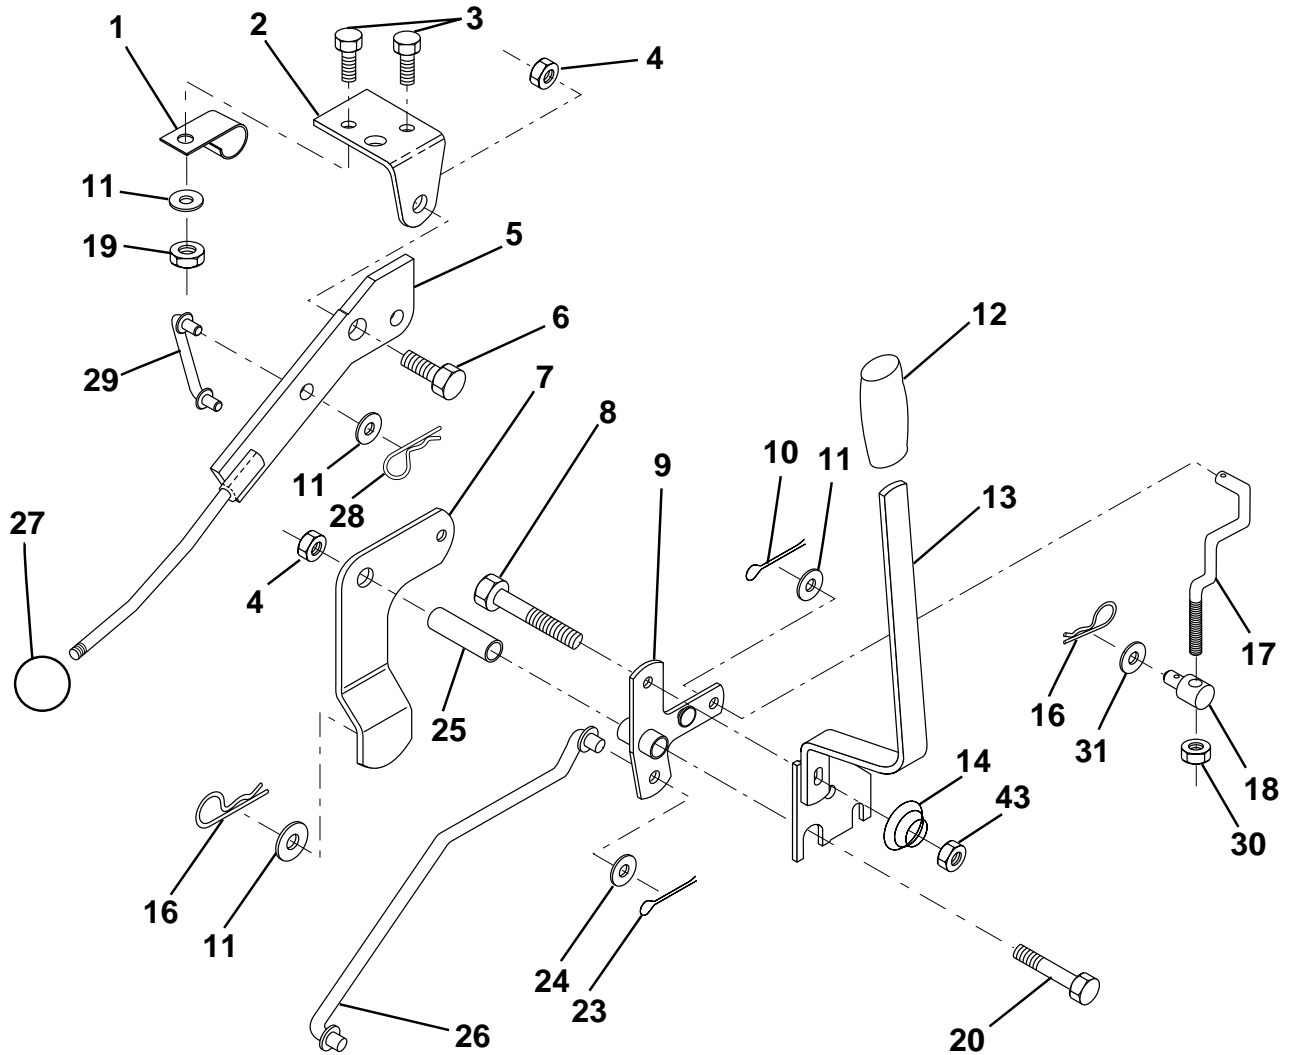

REPAIR PARTS

TRACTOR - - MODEL NO. LRH130 (HA13H36A)

MOWER LIFT LEVER

KEY NO.	PART NO.	DESCRIPTION	KEY NO.	PART NO.	DESCRIPTION
1	532126470	Clip, Insulated	17	532127359	Link, Front Lift
2	532122018	Bracket, Mower Clutch	18	532142028	Trunnion, Threaded 3/8-16
3	871110408	Bolt, Fin. Hex 1/4-20 UNC x 1/2	19	873680400	Nut, Crownlock 1/4-20
4	873680600	Nut, Crownlock 3/8-16	20	874760644	Bolt, Fin. Hex 3/8-16 UNC x 2-3/4
5	532145187	Assembly, Clutch Lever	23	876020416	Pin, Cotter 1/8 x 1
6	532106451	Bolt, Shoulder	24	819171612	Washer 17/32 x 1 x 12 Ga.
7	532135371	Assembly, Mower Clutch Arm	25	532121933	Tube, Spacer
8	874760636	Bolt, Hex 3/8-16 UNC x 2-1/4	26	532141470	Rod, Mower Lift
9	532121930	Assembly, Bellcrank Lift	27	532121466	Knob
10	876020412	Pin, Cotter 1/8 x 3/4	28	876020312	Pin, Cotter 3/32 x 3/4
11	819131316	Washer 13/32 x 13/16 x 16 Ga.	29	532131655	Link, Mower Clutch
12	532122027	Grip, Handle	30	873350600	Nut, Hex Jam 3/8-16 x 1.30
13	532139352	Assembly, Lift Handle	31	819132012	Washer 13/32 x 1-1/4 x 12 Ga.
14	532123496	Spring, Compression	43	873900600	Nut Lock Flg. 3/8-16 Unc
15	819131212	Washer 13/32 x 3/4 x 12 Ga.			
16	532124961	Retainer, Spring			

HARDWARE SHOWN LARGER FOR EASIER IDENTIFICATION