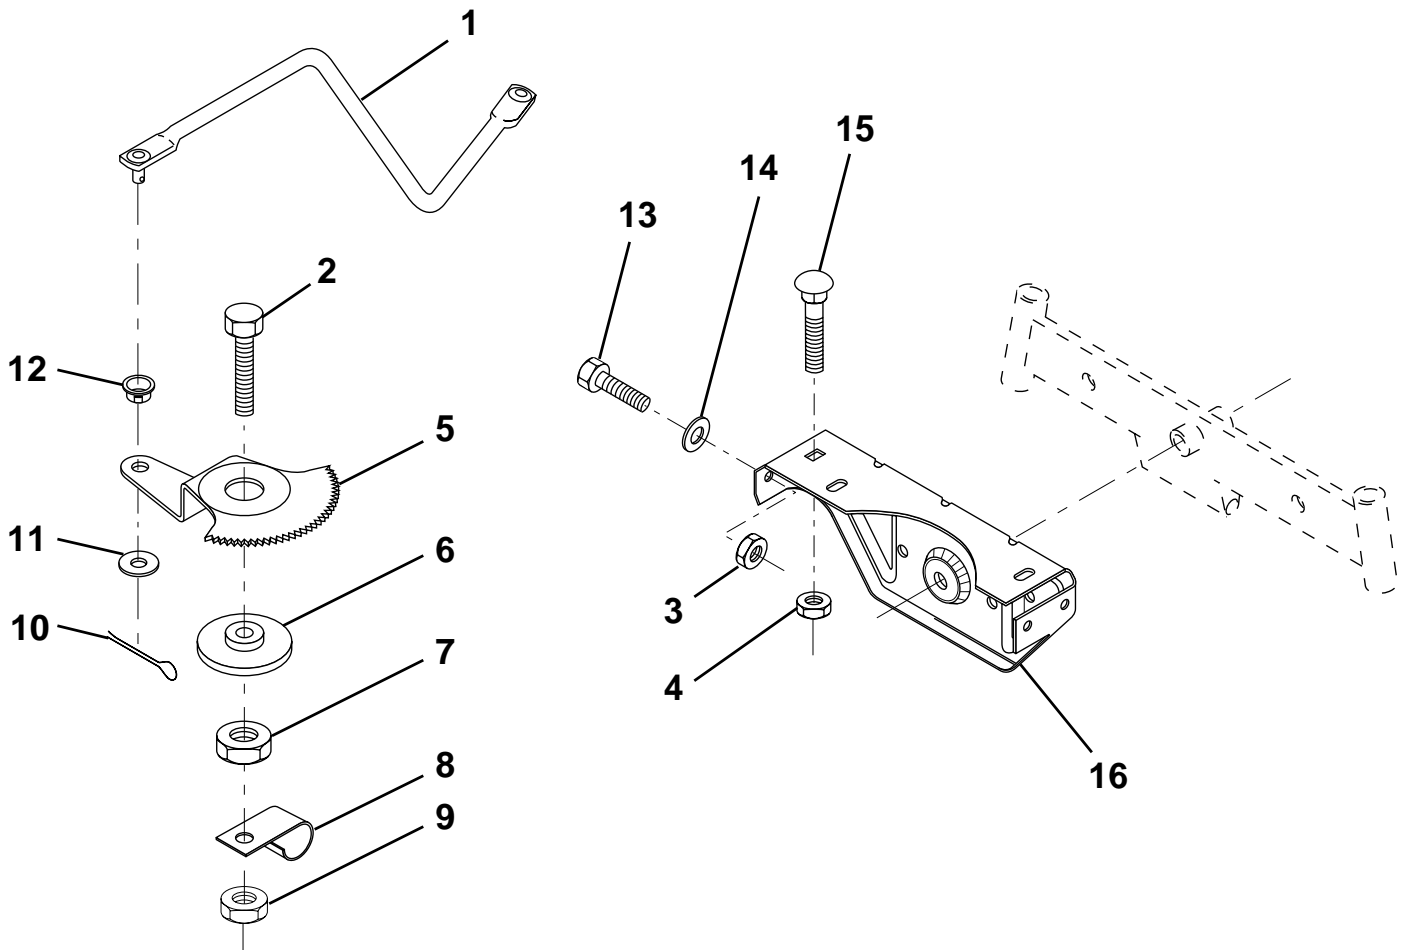

REPAIR PARTS

TRACTOR - - MODEL NO. LRH130 (HA13H36A)

SECTOR GEAR/AXLE SUPPORT

KEY NO.	PART NO.	DESCRIPTION	KEY NO.	PART NO.	DESCRIPTION
1	532132566	Link, Drag	9	873680800	Nut, Crownlock 3/8-16
2	874780828	Bolt, Fin Hex 1/2-13 x 1-3/4	10	876020412	Pin, Cotter 1/8 x 3/4
3	873680500	Nut, Crownlock 5/16-18	11	819131316	Washer, 13/32 x 13/16 x 16 Ga.
4	873680600	Nut, Crownlock 3/8-16	12	532126847	Bushing
5	532121926	Gear, Sector	13	874760512	Bolt, Hex Hd. 5/16-18 UNC x 3/4
6	532121927	Bushing	14	819111416	Washer 11/32 x 7/8 x 16 Ga.
7	873030800	Nut, Heavy Hex Top Lock 1/2-13 UNC	15	872110606	Bolt, Carriage 3/8-16 UNC x 3/4
8	532126472	Clip, Insulated	16	532137096	Support, Front Axle

HARDWARE SHOWN LARGER FOR EASIER IDENTIFICATION