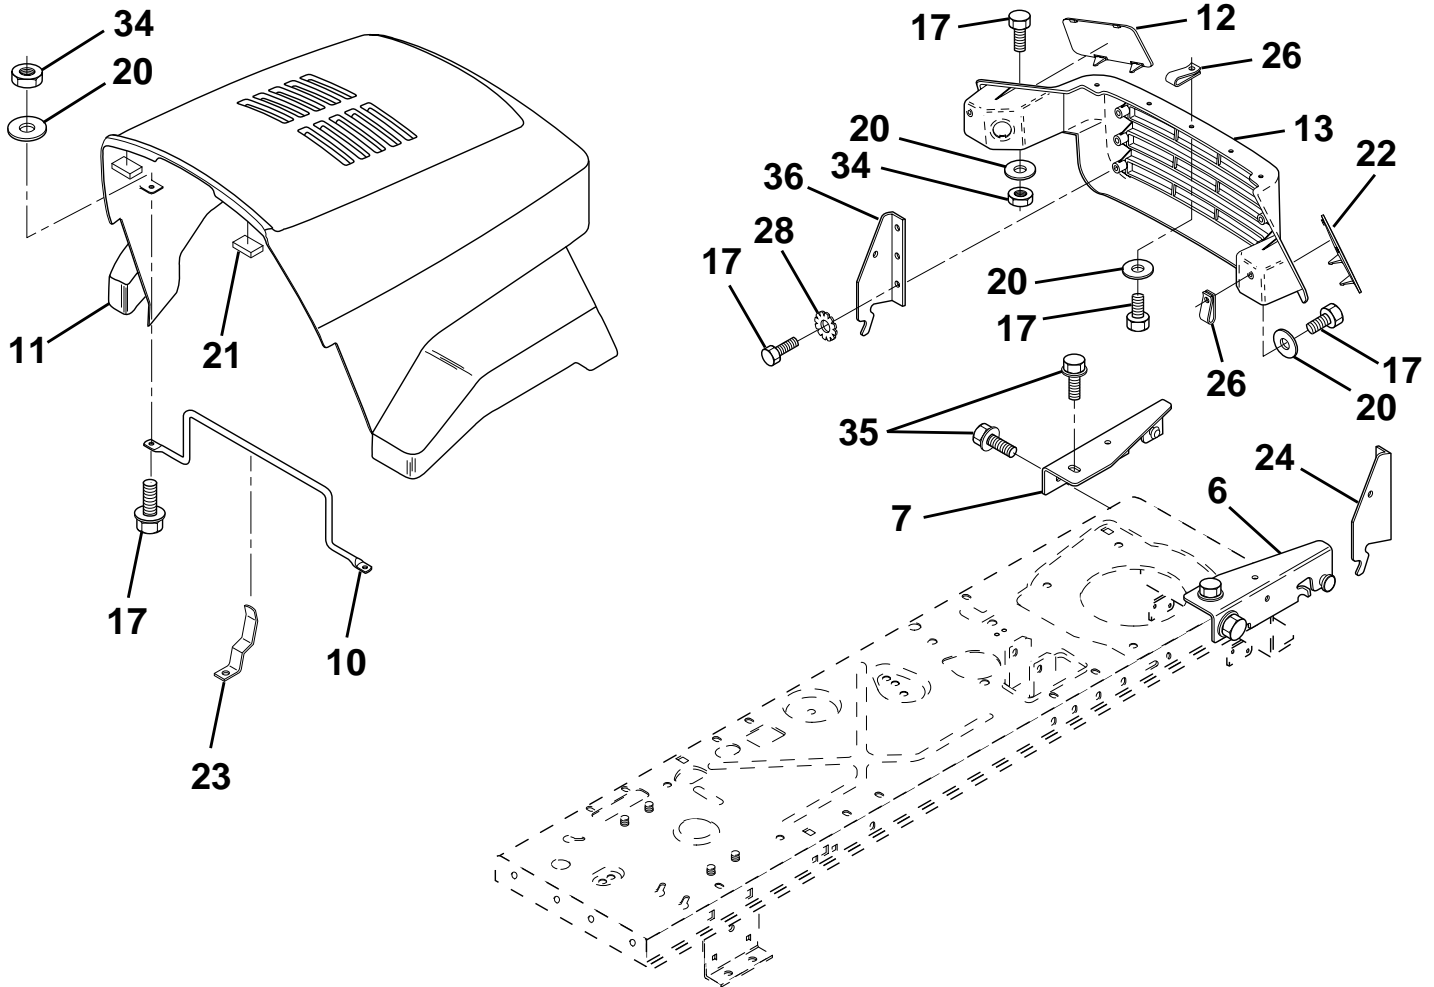

REPAIR PARTS

TRACTOR - - MODEL NO. LRH130 (HA13H36A)

HOOD

KEY NO.	PART NO.	DESCRIPTION
6	532140051	Bracket, Asm. Pivot Hood RH
7	532140050	Bracket, Asm. Pivot Hood LH
10	532130850	Brace, Hood
11	532165791	Hood
12	532165794	Lens, LH
13	532165792	Grille
17	874780410	Bolt, Fin Hex 1/4-20 x 5/8
20	819091016	Washer, Flat 1/4
21	532126938	Bumper, Hood

KEY NO.	PART NO.	DESCRIPTION
22	532165793	Lens, RH
23	532139969	Latch, Hood
24	532142873	Bracket, Pivot Hood RH
26	532052921	Clip, Tinnerman
28	811050400	Washer, Lock, Ext. Tooth
34	873680400	Nut, Crownlock 1/4-20
35	817490512	Screw, Thdrol 5/16-28 x 3/4
36	532128445	Bracket, Pivot Hood LH

HARDWARE SHOWN LARGER FOR EASIER IDENTIFICATION