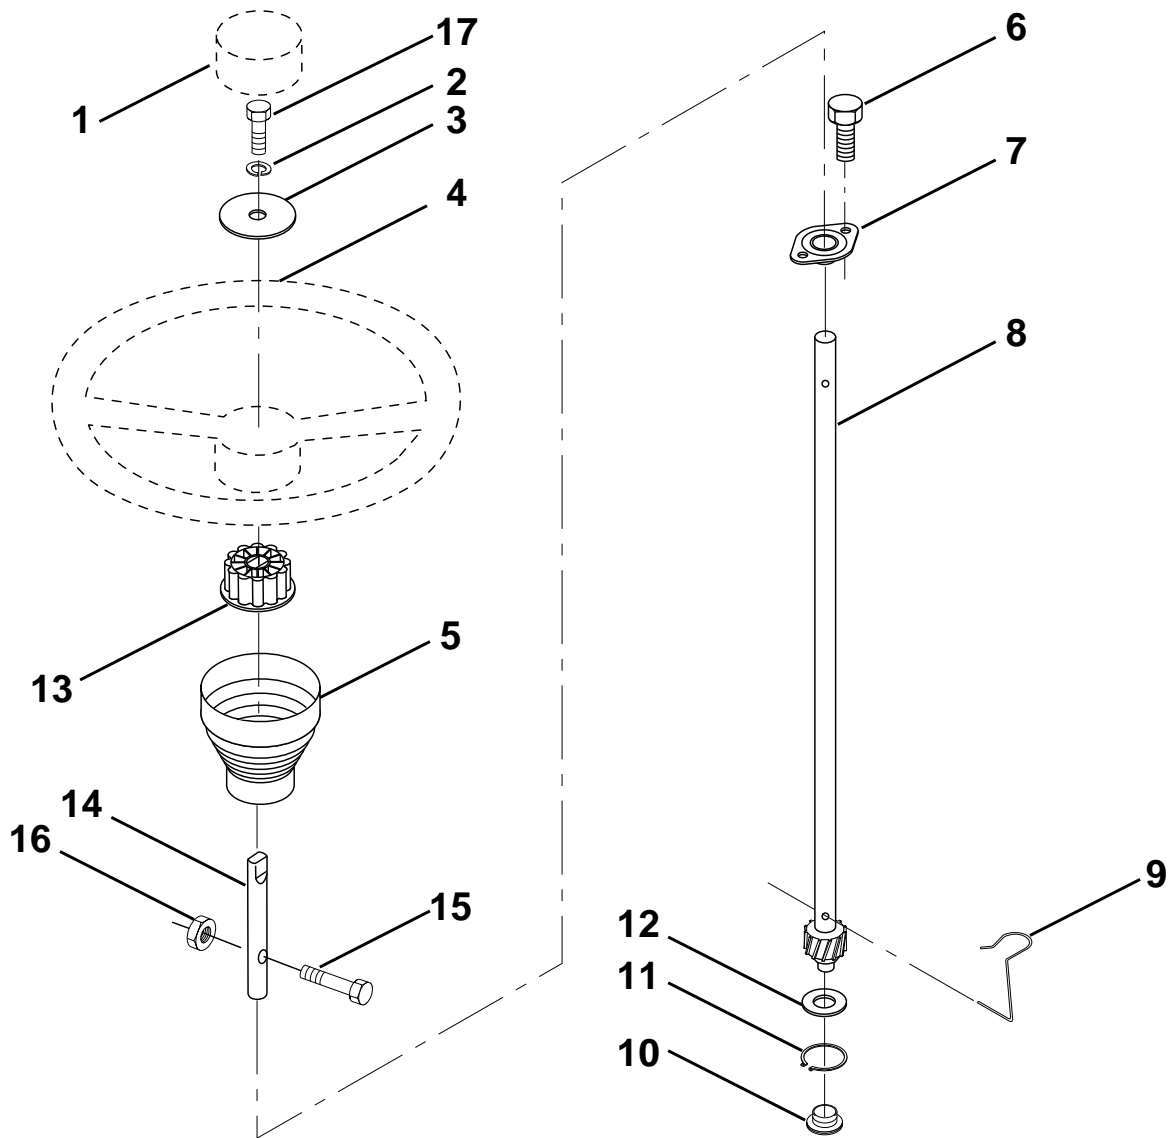

REPAIR PARTS

TRACTOR - - MODEL NO. LRH130 (HA13H36A)

STEERING WHEEL

KEY NO.	PART NO.	DESCRIPTION
1	532124416	Insert, Wheel, Steering
2	810040600	Washer, Lock Hvy Hlcl
3	819133812	Washer 13/32 x 2-3/8 x 12 Ga.
4	532124415	Wheel, Steering
5	532127396	Sleeve, Steering
6	532152927	Screw, TT #10-32 x 5 x 3/8 Flange
7	532155104	Bushing, Steering
8	532147391	Shaft, Steering
9	532124210	Clip, Steering

KEY NO.	PART NO.	DESCRIPTION
10	532123438	Bushing, Lower, Steering
11	812000045	Ring, Retaining
12	819211616	Washer 21/32 x 1 x 16 Ga.
13	532100711	Adaptor, Wheel, Steering
14	532153720	Extension Shaft Steering
15	874780520	Bolt, Fin Hex 5/16-18 UNC x 1-1/4
16	873800500	Nut Lock Hex w/Ins 5/16-18 UNC
17	874780616	Bolt Fin Hex 3/8-16unc x 1

HARDWARE SHOWN LARGER FOR EASIER IDENTIFICATION